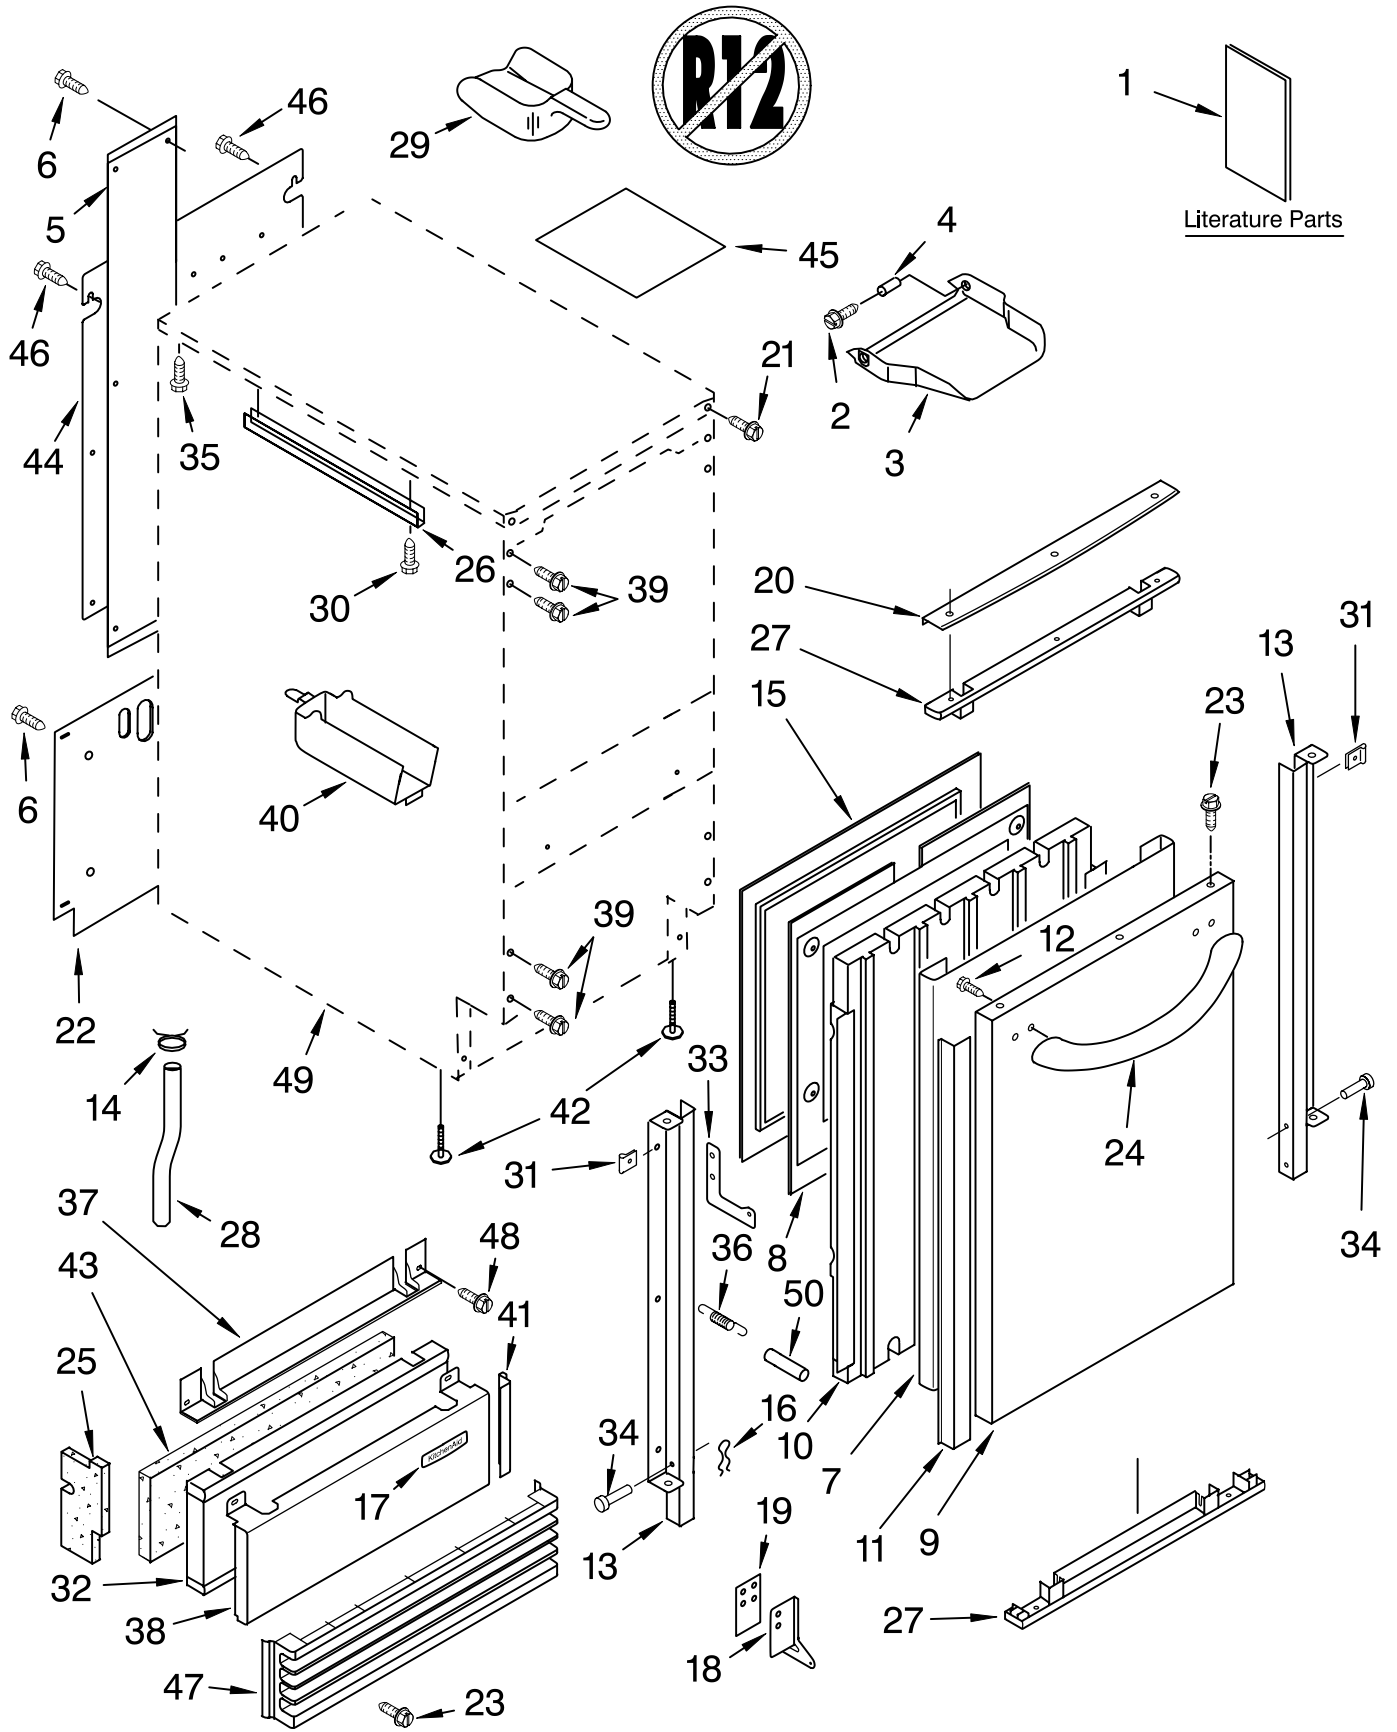

# CABINET LINER AND DOOR PARTS

ICE CUBE  
MAKER

**KitchenAid®**

For Models: KUIS185JSS1  
(STAINLESS STEEL)

FOR ORDERING INFORMATION REFER TO PARTS PRICE LIST

# CABINET LINER AND DOOR PARTS

For Models: KUIS185JSS1  
(STAINLESS STEEL)

Illus. No.	Part No.	DESCRIPTION	Illus. No.	Part No.	DESCRIPTION	Illus. No.	Part No.	DESCRIPTION
1	LIT2217251	Literature Parts Use & Care Guide	23	8281138	Screw, Handle			
	LIT2208598	Service & Wiring Sheet	24	2208597S	Handle, Bar			
2	3400886	Screw 8-18 X 1 1/4	25	2217225	Pad, Foam			
3	2208354	Bin, Door	26	2185691	Channel, Wiring			
4	2185678	Spacer	27	2208350B	Endcap, Door			
5	2185575	Cover, Wiring	28	2208453	Tube, Drain			
6	489442	Screw	29	2208386	Scoop			
7	2208352B	Panel, Exterior	30	3400884	Screw 8-18 X 5/8			
8	2208353	Panel, Interior	31	2217222	Clip			
9	2181223	Panel, Wrap	32	2208382B	Panel, Lower			
10	2208377	Insulation	33	2208487	Bracket, Spring			
11	2208595B	Grommet, Edge Guard (2)	34	2208417	Pin, Hinge			
12	3400037	Screw	35	489048	Screw, Ground 8-32 X 1/2			
13		Bracket, Door	36	2208570	Spring			
	2208376	Left Side	37	2208383B	Endcap, Panel (2)			
	2208375	Right Side	38	2208594S	Panel, Wrap			
14	2208483	Clamp	39	489423	Screw 10-32X11/16			
15	2208361	Gasket, Door	40	2208449	Holder, Scoop			
16	2208535	Clip	41	2208596B	Grommet, Edge Guard (2)			
17	2217214B	Nameplate	42	3376439	Leg, Leveler			
18		Hinge	43	2208384	Insulation			
	2208425	(Left Side)	44	2217227	Ballast-Back, IM			
	2208426	(Right Side)	45	2185690	Shield, Electrical			
19	2208401	Shim, Hinge	46	8281265	Screw			
20	2208452B	Handle Assembly (w/ Magnets)	47	2217206B	Grill, Front			
21	3400887	Screw 8-18 X 1/2	48	489474	Screw 8-18 X 1 Cabinet & Liner (NOT SERVICED)			
22	2208399	Assembly, Unit Cover	49					
			50	2208530	Dampener, Spring			