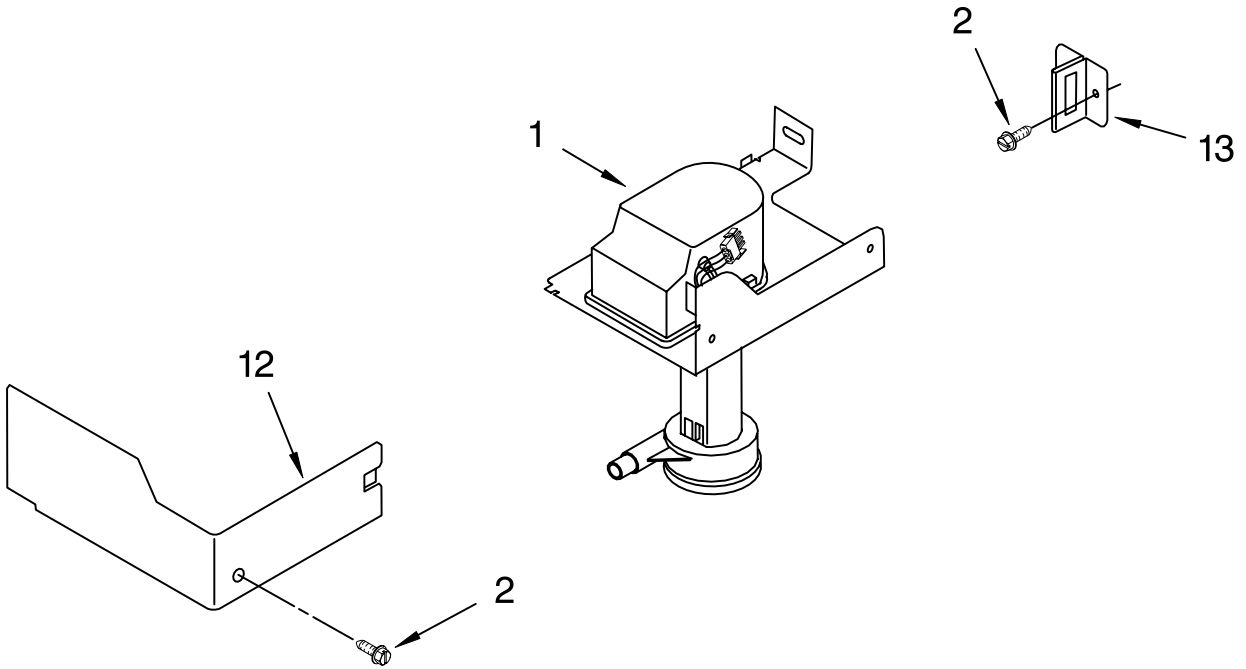

PUMP PARTS

For Models: KUIS185JSS1
(STAINLESS STEEL)

Illus. No.	Part No.	DESCRIPTION
1	2217220	Pump, Water (Complete)
2	3400884	Screw 8-18 X 5/8
12	2185677	Cover, Pump
13	2185585	Bracket, Connector Assembly

FOR ORDERING INFORMATION REFER TO PARTS PRICE LIST