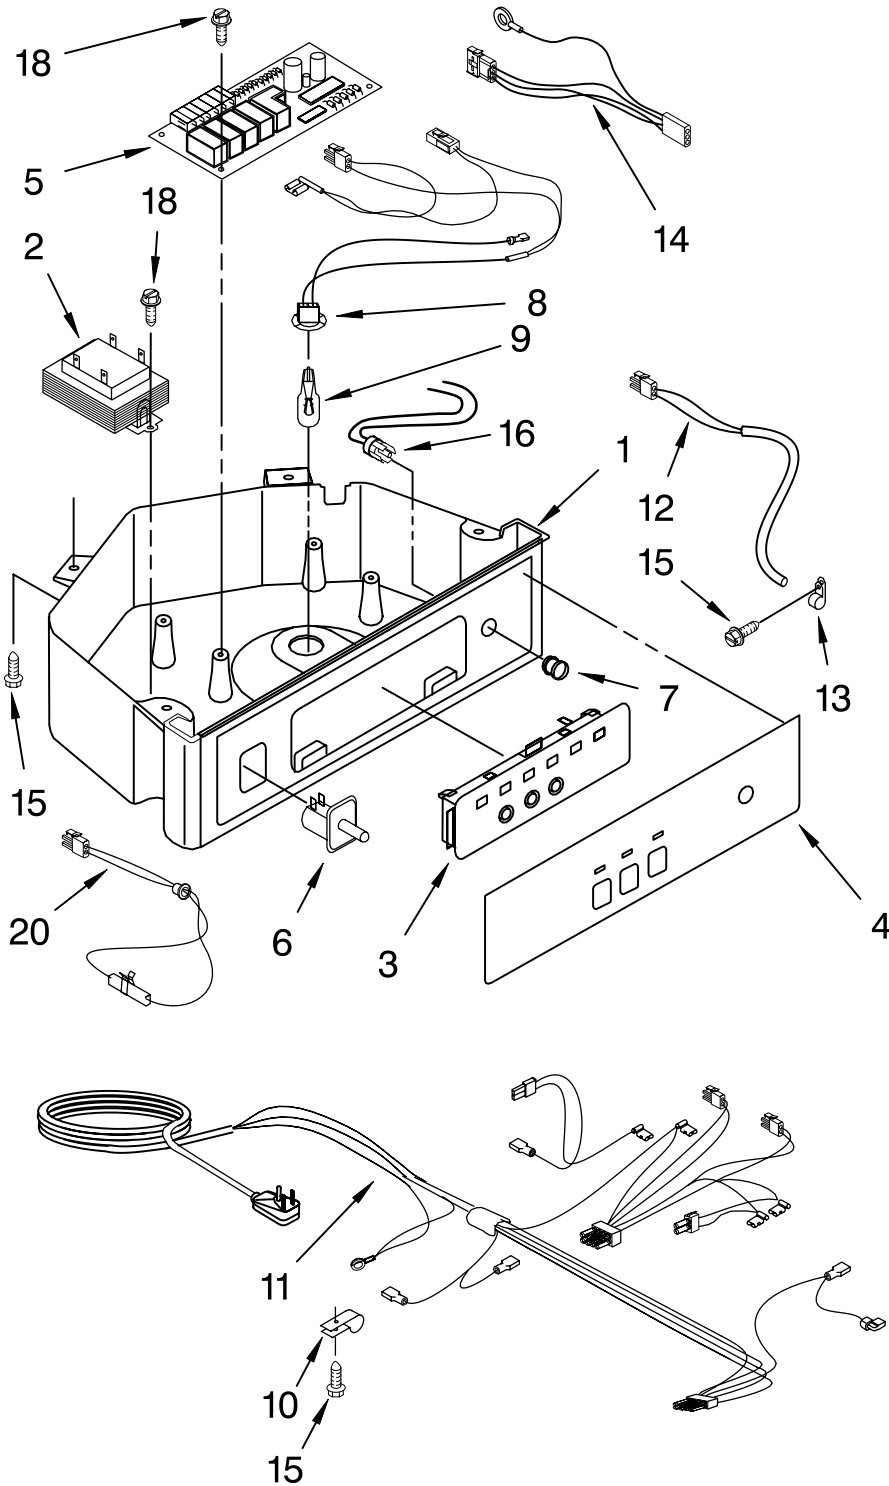

# EVAPORATOR, ICE CUTTER GRID AND WATER PARTS

For Models: KUIS185JSS1  
(STAINLESS STEEL)

<b>Illus. No.</b>	<b>Part No.</b>	<b>DESCRIPTION</b>
1	2185758	Valve, Complete Water
2	2185669	Tube, Plastic
3	488687	Screw 8-15 X 5/8
4	2185523	Dispenser, Water
5	2208464	Evaporator
6	627018	Nut, Compression
7	841707	Insert, Tube
8	2172593	Tube, Water Fill
9	488660	Nut, Speed
10	836667	Spacer
11	2208539	Fastener, Pushnut
12	489443	Screw
13	2185625	Reservoir, Water Slide
14	2185626	Tube
15	2185673	Hose, Overflow
16	2208372	Support, Reservoir Bracket
17	2185615	Bracket, Front and Rear
18	2185611	Bracket, Side Left and Right
19	2185681	Harness, Grid
20	2208427	Support, Bracket Evaporator/Grid
21	2208566	Guide, Ice Grid
22	2208533	Tube
26	3400886	Screw 8-18 X 1 1/4
28	2217280	Grid Assembly (Complete)
39	2174754	Wire, Grid Cutter
41	2208365	Cover, Grid
42	8281228	Thumbscrew
43	2185624	Reservoir, Water
44	3400884	Screw 8-18 X 5/8
45	2185696	Cap, Drain
46	3400909	Nut, Push-In

# PUMP PARTS

For Models: KUIS185JSS1  
(STAINLESS STEEL)

<b>Illus. No.</b>	<b>Part No.</b>	<b>DESCRIPTION</b>
1	2217220	Pump, Water (Complete)
2	3400884	Screw 8-18 X 5/8
12	2185677	Cover, Pump
13	2185585	Bracket, Connector Assembly

# CONTROL PANEL PARTS

For Models: KUIS185JSS1  
(STAINLESS STEEL)

Illus. No.	Part No.	DESCRIPTION
1	2185738	Box, Control
2	2185657	Transformer
3	2185592	Assembly, Switch (ALSO ORDER #4)
4	2208317W	Overlay
5	6100499	P.C. Board
6	2149705	Switch, Plunger
7	2185694	Lens, LED
8	2185692	Wiring Harness Grid/ Light
9	745362	Bulb
10	2185788	Clamp
11	2187286	Wiring Harness, Complete Unit (Includes Power Cord)
12	2185679	Thermostat, Bin
13	2185825	Clamp
14	2185703	Wiring Harness, Main to Pump,
15	3400884	Screw 8-18 X 5/8
16	2187256	LED Assembly
18	3400850	Screw 8-16 X 3/8
20	2185680	Thermister, Ice Control