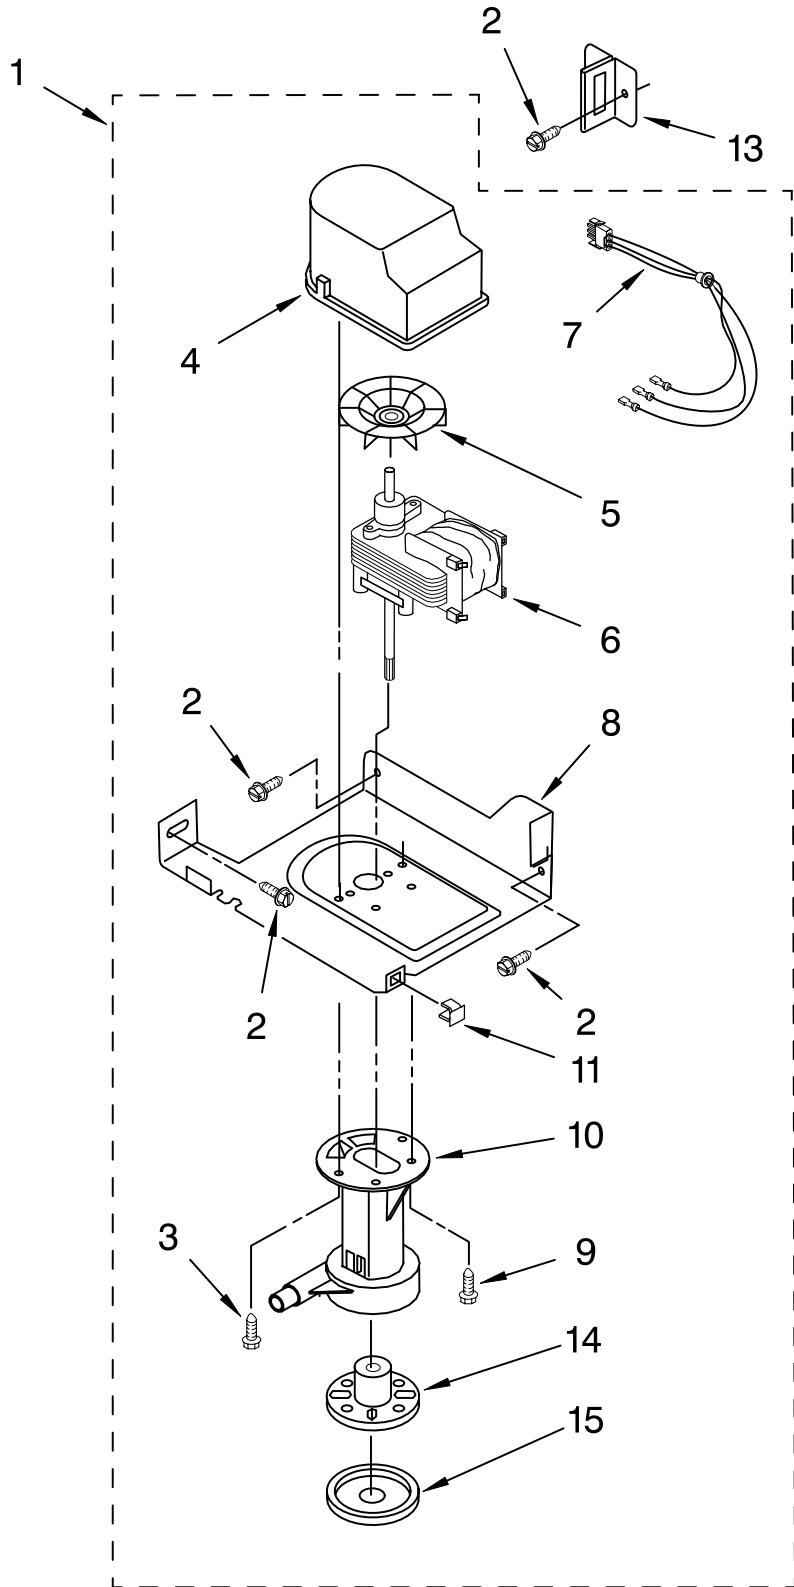

For Models: KUIS185JSS0
(STAINLESS STEEL)

Illus. No.	Part No.	DESCRIPTION
1	2185758	Valve, Complete Water
2	2185669	Tube, Plastic
3	488687	Screw 8-15 X 5/8
4	2185523	Dispenser, Water
5	2208464	Evaporator
6	627018	Nut, Compression
7	841707	Insert, Tube
8	2172593	Tube, Water Fill
9	488660	Nut, Speed
10	836667	Spacer
11	2208539	Fastener, Pushnut
12	489443	Screw
13	2185625	Reservoir, Water Slide
14	2185626	Tube
15	2185673	Hose, Overflow
16	2208372	Support, Reservoir Bracket
17	2185615	Bracket, Front and Rear
18	2185611	Bracket, Side Left and Right
19	2185681	Harness, Grid
20	2208427	Support, Bracket Evaporator/Grid
21	2208566	Guide, Ice Grid
26	3400886	Screw 8-18 X 1 1/4
28	2185614	Grid Assembly (Complete)
39	2174754	Wire, Grid Cutter
41	2208365	Cover, Grid
42	8281228	Thumbscrew
43	2185624	Reservoir, Water
44	3400884	Screw 8-18 X 5/8
45	2185696	Cap, Drain
46	3400909	Nut, Push-In

FOR ORDERING INFORMATION REFER TO PARTS PRICE LIST

PUMP PARTS

For Models: KUIS185JSS0
(STAINLESS STEEL)

Illus. No.	Part No.	DESCRIPTION
1	2208482	Pump, Water (Complete)
2	3400884	Screw 8-18 X 5/8
3	3400885	Screw 8-16 x 1/2
4	2185752	Housing, Motor
5	2185753	Blade, Fan
6	2185748	Motor, Pump
7	4388318	Wiring Harness
8	2185751	Bracket, Pump
9	3400883	Screw 8-32 X 1/2
10	2208481	Sleeve
11	3400909	Nut, Push-In
12	2185677	Cover, Pump
13	2185585	Bracket, Connector Assembly
14	2185754	Impeller, Pump
15	2185749	Cap, Pump