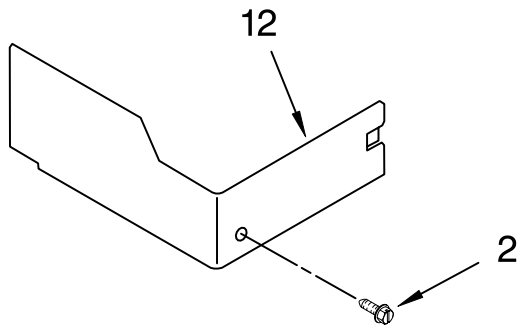

For Models: KUIS185JSS0
(STAINLESS STEEL)

Illus. No.	Part No.	DESCRIPTION
1	2185758	Valve, Complete Water
2	2185669	Tube, Plastic
3	488687	Screw 8-15 X 5/8
4	2185523	Dispenser, Water
5	2208464	Evaporator
6	627018	Nut, Compression
7	841707	Insert, Tube
8	2172593	Tube, Water Fill
9	488660	Nut, Speed
10	836667	Spacer
11	2208539	Fastener, Pushnut
12	489443	Screw
13	2185625	Reservoir, Water Slide
14	2185626	Tube
15	2185673	Hose, Overflow
16	2208372	Support, Reservoir Bracket
17	2185615	Bracket, Front and Rear
18	2185611	Bracket, Side Left and Right
19	2185681	Harness, Grid
20	2208427	Support, Bracket Evaporator/Grid
21	2208566	Guide, Ice Grid
26	3400886	Screw 8-18 X 1 1/4
28	2185614	Grid Assembly (Complete)
39	2174754	Wire, Grid Cutter
41	2208365	Cover, Grid
42	8281228	Thumbscrew
43	2185624	Reservoir, Water
44	3400884	Screw 8-18 X 5/8
45	2185696	Cap, Drain
46	3400909	Nut, Push-In

FOR ORDERING INFORMATION REFER TO PARTS PRICE LIST

PUMP PARTS

For Models: KUIS185JSS0
(STAINLESS STEEL)

Illus. No.	Part No.	DESCRIPTION
1	2208482	Pump, Water (Complete)
2	3400884	Screw 8-18 X 5/8
3	3400885	Screw 8-16 x 1/2
4	2185752	Housing, Motor
5	2185753	Blade, Fan
6	2185748	Motor, Pump
7	4388318	Wiring Harness
8	2185751	Bracket, Pump
9	3400883	Screw 8-32 X 1/2
10	2208481	Sleeve
11	3400909	Nut, Push-In
12	2185677	Cover, Pump
13	2185585	Bracket, Connector Assembly
14	2185754	Impeller, Pump
15	2185749	Cap, Pump