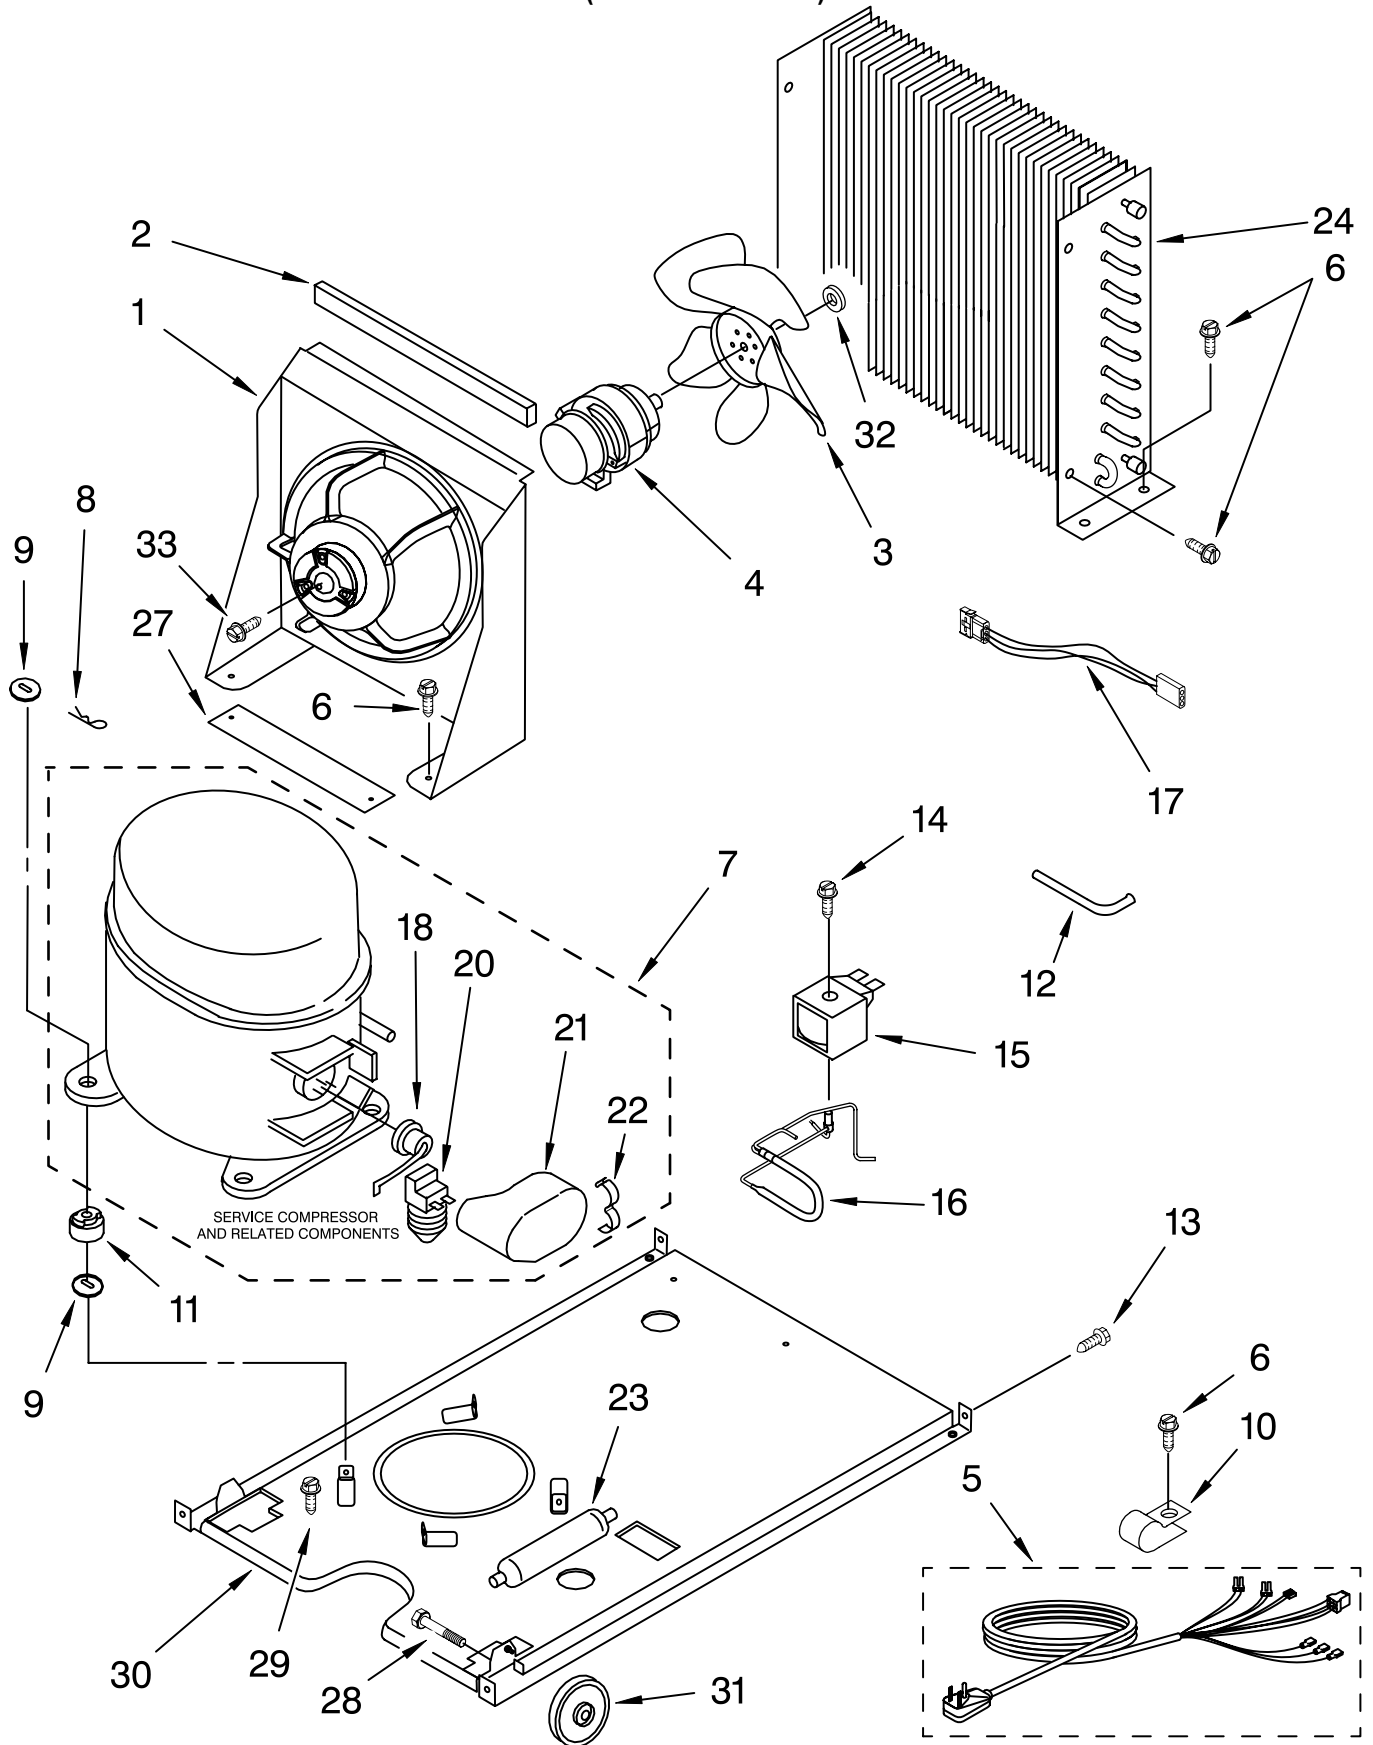

UNIT PARTS

For Models: KUIS185JSS0
(STAINLESS STEEL)

FOR ORDERING INFORMATION REFER TO PARTS PRICE LIST

UNIT PARTS

For Models: KUIS185JSS0
(STAINLESS STEEL)

Illus. No.	Part No.	DESCRIPTION
1	2185532	Bracket, Fan Mtg.
2	2185675	Pad, Foam
3	2190685	Blade, Fan
4	2183437	Motor, Fan
5		Wiring Harness, Complete Unit (See #11 On Control Panel Parts Page)
6	304392	Screw 8-18 X 1/2
7	2176659	Compressor
8	A201435	Clip, Mounting
9	A201441	Shim (8)
10	2185960	Clamp (Power Cord)
11	2185965	Grommet (4)
12	2185548	Tube, Process
13	489423	Screw
14	489472	Screw
15	759112	Coil, Solenoid
16	2208467	Valve, Body
17	2187267	Wiring Harness, Condenser Fan
18	2183404	Overload
20	2183410	Relay, Start
21	2162358	Cover, Terminal
22	2155774	Strap
23	2209223	Drier
24	2185529	Condenser
27	2185858	Pad, Foam (2)
28	3370389	Screw 10-32X15/16
29	488500	Screw, Ground 8-32 X 3/8
30	2208406	Base, Unit
31	302819	Wheel
32	486692	Nut, Speed
33	489494	Screw 8-32 X 3/4

REFRIGERANT CHARGE

6.5 OZ. (R134A)