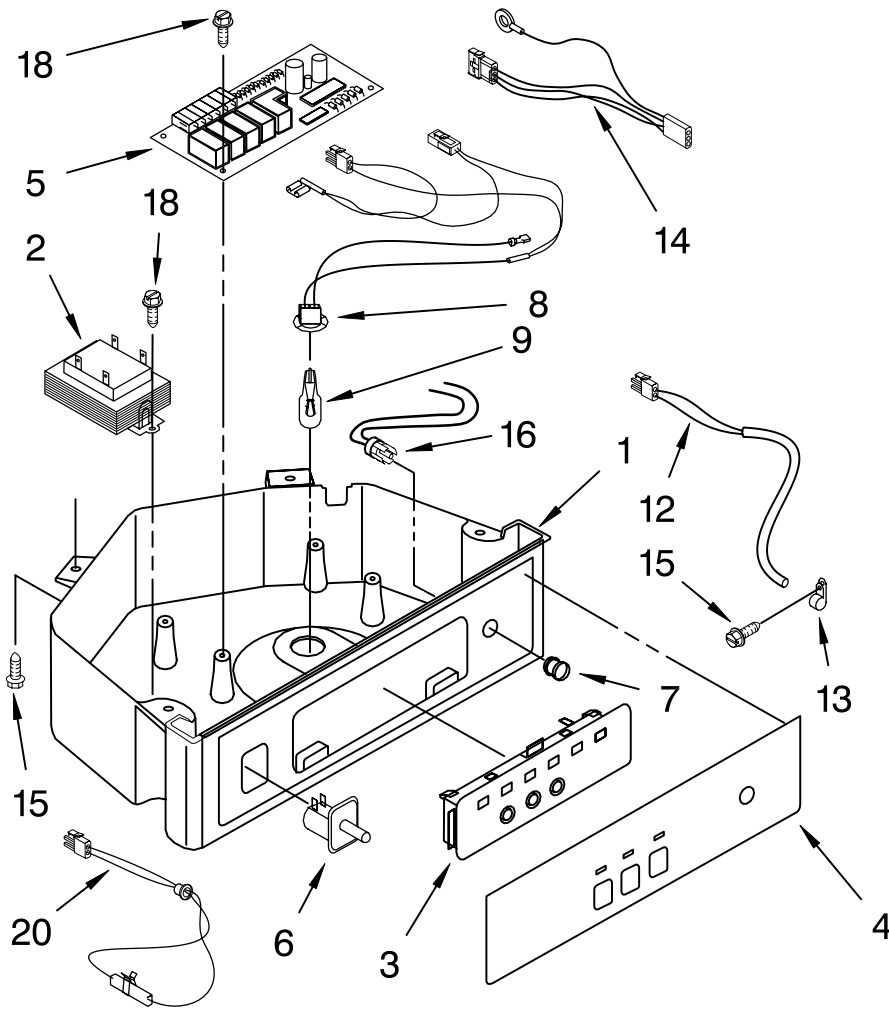

FOR ORDERING INFORMATION REFER TO PARTS PRICE LIST

PUMP PARTS

For Models: KUIS185JSS0
(STAINLESS STEEL)

Illus. No.	Part No.	DESCRIPTION
1	2208482	Pump, Water (Complete)
2	3400884	Screw 8-18 X 5/8
3	3400885	Screw 8-16 x 1/2
4	2185752	Housing, Motor
5	2185753	Blade, Fan
6	2185748	Motor, Pump
7	4388318	Wiring Harness
8	2185751	Bracket, Pump
9	3400883	Screw 8-32 X 1/2
10	2208481	Sleeve
11	3400909	Nut, Push-In
12	2185677	Cover, Pump
13	2185585	Bracket, Connector Assembly
14	2185754	Impeller, Pump
15	2185749	Cap, Pump

FOR ORDERING INFORMATION REFER TO PARTS PRICE LIST

CONTROL PANEL PARTS

For Models: KUIS185JSS0
(STAINLESS STEEL)

Illus. No.	Part No.	DESCRIPTION
1	2185738	Box, Control
2	2185657	Transformer
3	2185592	Assembly, Switch (ALSO ORDER #4)
4	2208317W	Overlay
5	6100499	P.C. Board
6	2149705	Switch, Plunger
7	2185694	Lens, LED
8	2185692	Wiring Harness Grid/ Light
9	745362	Bulb
10	2185788	Clamp
11	2187286	Wiring Harness, Complete Unit (Includes Power Cord)
12	2185679	Thermostat, Bin
13	2185825	Clamp
14	2185703	Wiring Harness, Main to Pump,
15	3400884	Screw 8-18 X 5/8
16	2187256	LED Assembly
18	3400850	Screw 8-16 X 3/8
20	2185680	Thermister, Ice Control