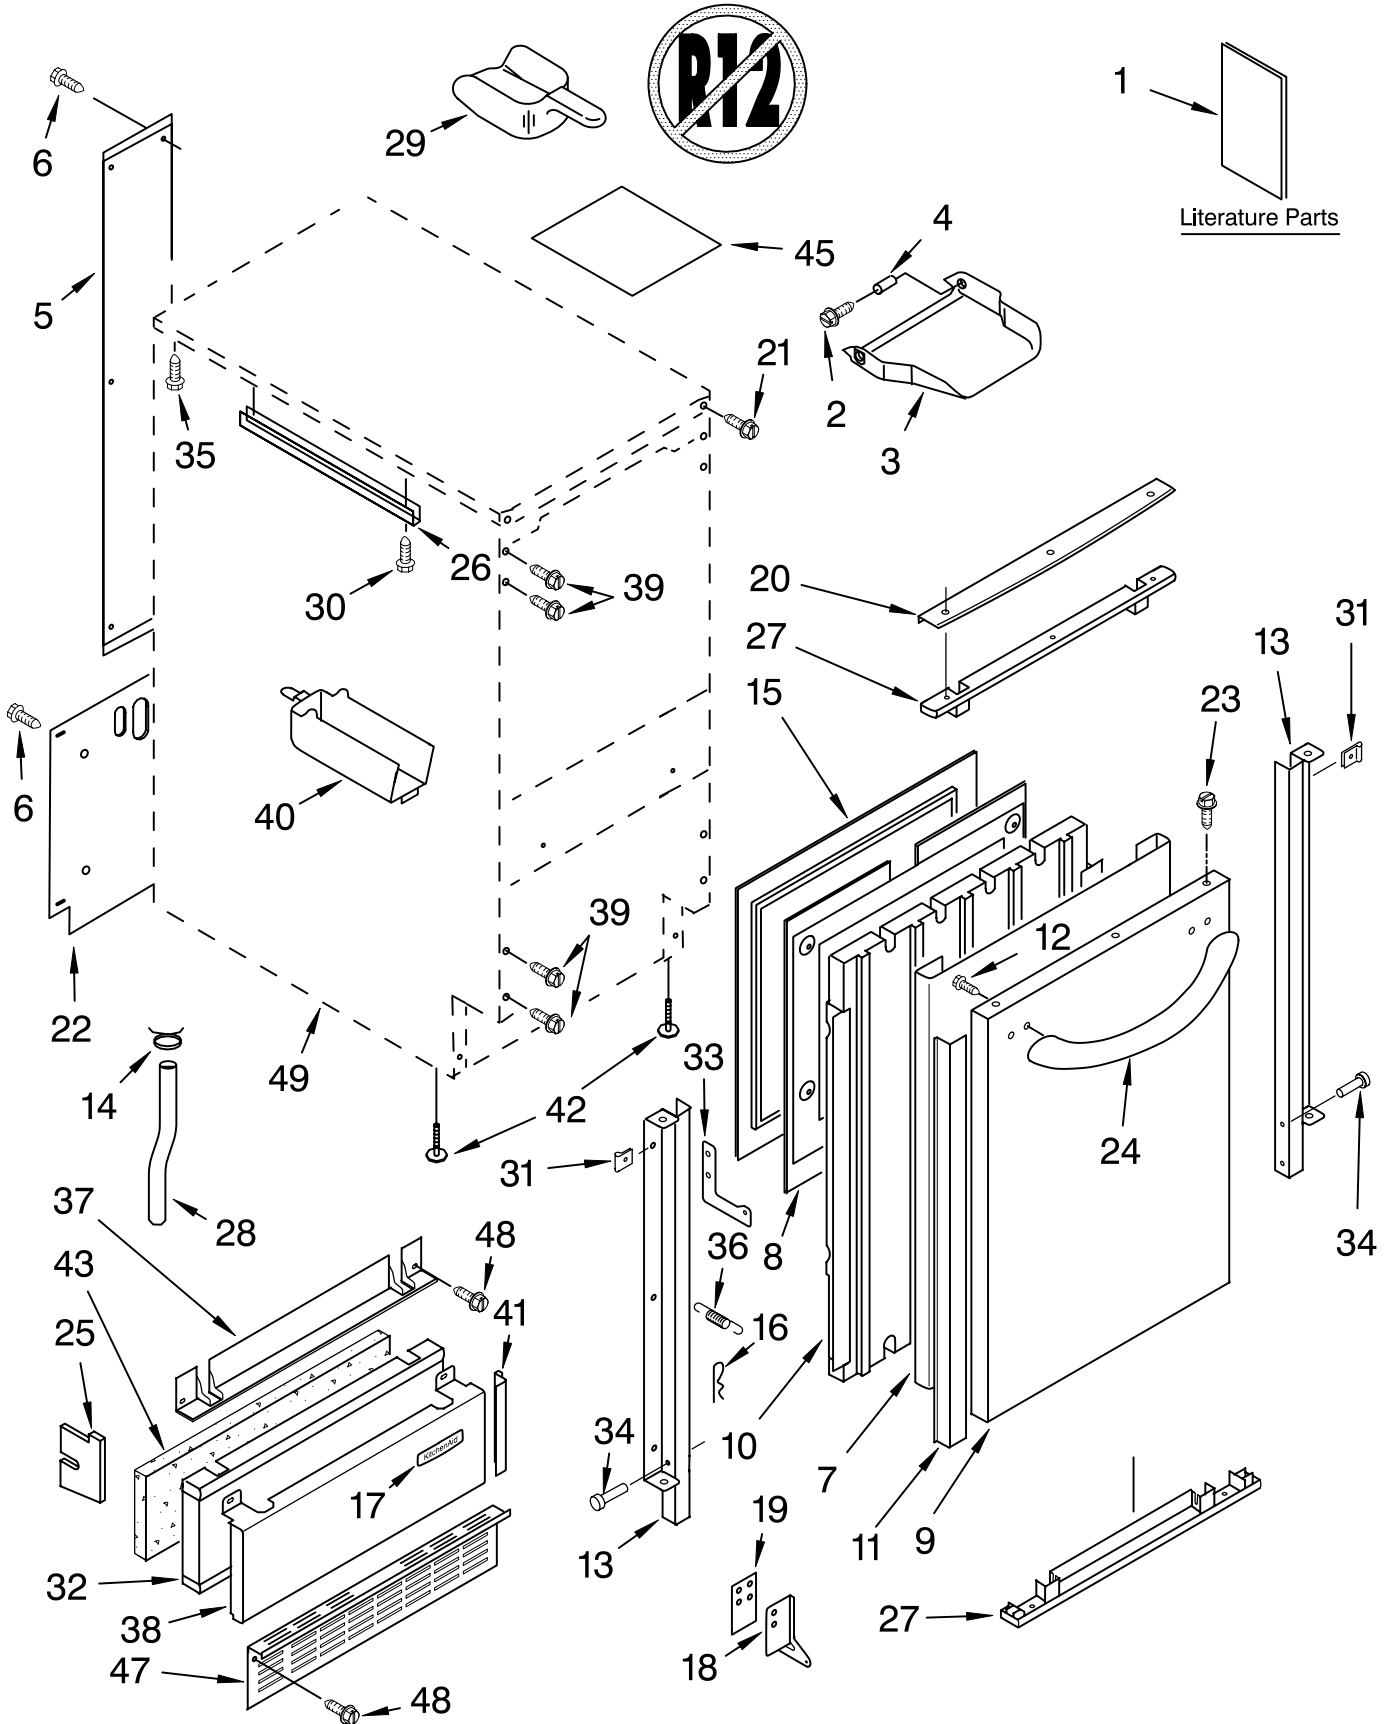

CABINET LINER AND DOOR PARTS

ICE CUBE
MAKER

KitchenAid®

For Models: KUIS185JSS0
(STAINLESS STEEL)

FOR ORDERING INFORMATION REFER TO PARTS PRICE LIST

CABINET LINER AND DOOR PARTS

For Models: KUIS185JSS0
(STAINLESS STEEL)

Illus. No.	Part No.	DESCRIPTION	Illus. No.	Part No.	DESCRIPTION	Illus. No.	Part No.	DESCRIPTION
1	LIT2208388 LIT2208598	Literature Parts Use & Care Guide Service & Wiring Sheet	22	2208399	Assembly, Unit Cover	Parts Not Illustrated and Optional Parts (Not Included)		
2	3400886	Screw 8-18 X 1 1/4	23	8281184	Screw, Handle	8171307		Cleaner, Icemaker
3	2208354	Bin, Door	24	2208597S	Handle, Bar	503695		Sealer, Cork (1/4 Pound)
4	2185678	Spacer	25	2208402	Pad, Foam	797403		Cement, Insulation (1 Oz.)
5	2185575	Cover, Wiring	26	2185691	Channel, Wiring	505587		Sealer, Mastic (1 Qt.)
6	489442	Screw	27	2208350B	Endcap, Door	212643		Sealer, Gum (22 Pcs. 3/16" x 7")
7	2208352B	Panel, Exterior	28	2208453	Tube, Drain	479976		Kit, Insulation (5 Pcs. 3" x 24" x 48")
8	2208353	Panel, Interior	29	2208386	Scoop	978025		Valve, Access (1/4")
9	2208593S	Panel, Wrap	30	3400884	Screw 8-18 X 5/8	978026		Valve, Access (5/16")
10	2208377	Insulation	31	2217222	Clip	978027		Valve, Access (3/8")
11	2208595B	Grommet, Edge Guard (2)	32	2208382B	Panel, Lower	978028		Valve, Access (1/2")
12	3400037	Screw	33	2208487	Bracket, Spring	978029		Valve, Access (5/8")
13	2208376 2208375	Bracket, Door Left Side Right Side	34	2208417	Pin, Hinge	978030		Valve, Access (3/4")
14	2208483	Clamp	35	489048	Screw, Ground 8-32 X 1/2			
15	2208361	Gasket, Door	36	2208570	Spring			
16	63823	Cotter Pin	37	2208383B	Endcap, Panel (2)			
17	2217214B	Nameplate	38	2208594S	Panel, Wrap			
18	2208425 2208426	Hinge (Left Side) (Right Side)	39	489423	Screw 10-32X11/16			
19	2208401	Shim, Hinge	40	2208449	Holder, Scoop			
20	2208452B	Handle Assembly (w/ Magnets)	41	2208596B	Grommet, Edge Guard (2)			
21	3400887	Screw 8-18 X 1/2	42	3376439	Leg, Leveler			
			43	2208384	Insulation			
			45	2185690	Shield, Electrical			
			47	2208366B	Grill, Front			
			48	489474	Screw 8-18 X 1 Cabinet & Liner (NOT SERVICED)			
			49					

FOR ORDERING INFORMATION REFER TO PARTS PRICE LIST