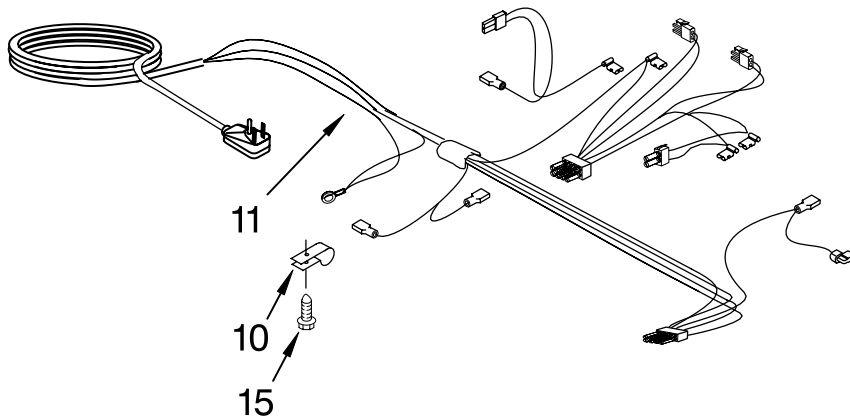

FOR ORDERING INFORMATION REFER TO PARTS PRICE LIST