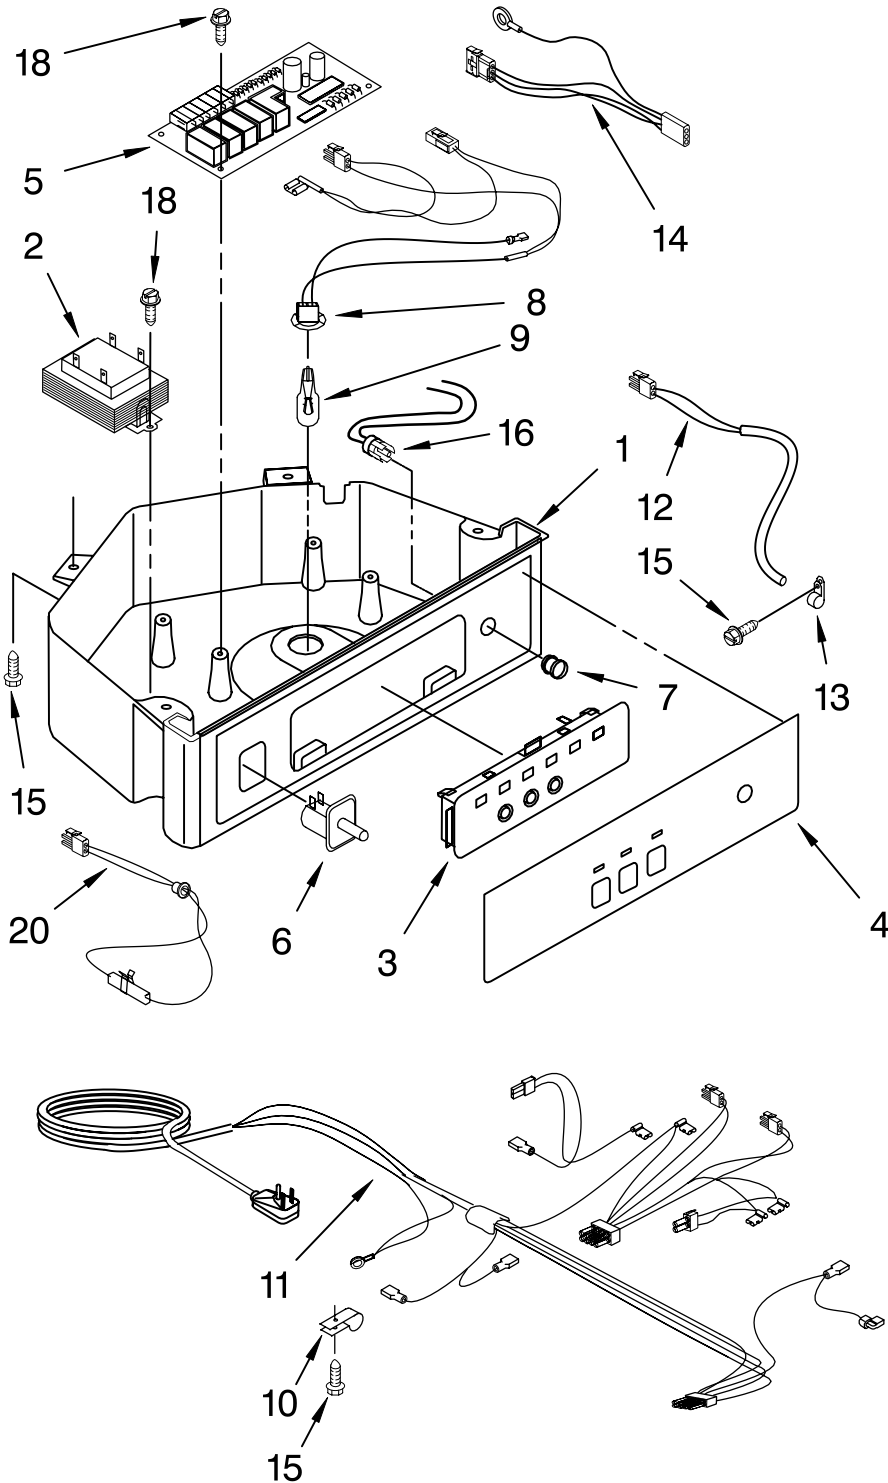

For Models: KUIS185JSS2
(STAINLESS STEEL)

Illus. No.	Part No.	DESCRIPTION
1	2217311	Valve, Complete Water
2	2217286	Tube, Plastic
3	488687	Screw 8-15 X 5/8
4	2185523	Dispenser, Water
5	2208420	Evaporator
6	627018	Nut, Compression
7	841707	Insert, Tube
8	2172593	Tube, Water Fill
9	488660	Nut, Speed
10	836667	Spacer
11	2208539	Fastener, Pushnut
12	489443	Screw
13	2185625	Reservoir, Water Slide
14	2185626	Tube
15	2185673	Hose, Overflow
16	2208372	Support, Reservoir Bracket
17	2185615	Bracket, Front and Rear
18	2185611	Bracket, Side Left and Right
19	2185681	Harness, Grid
20	2208427	Support, Bracket Evaporator/Grid
21	2217310	Guide, Ice Grid
22	2208533	Tube
26	3400886	Screw 8-18 X 1 1/4
28	2185614	Grid Assembly (Complete)
39	2174754	Wire, Grid Cutter
41	2208365	Cover, Grid
42	8281228	Thumbscrew
43	2185624	Reservoir, Water
44	3400884	Screw 8-18 X 5/8
45	2185696	Cap, Drain
46	3400909	Nut, Push-In

FOR ORDERING INFORMATION REFER TO PARTS PRICE LIST

PUMP PARTS

For Models: KUIS185JSS2
(STAINLESS STEEL)

Illus. No.	Part No.	DESCRIPTION
1	2217220	Pump, Water (Complete)
2	3400884	Screw 8-18 X 5/8
12	2185677	Cover, Pump
13	2185585	Bracket, Connector Assembly

FOR ORDERING INFORMATION REFER TO PARTS PRICE LIST

CONTROL PANEL PARTS

For Models: KUIS185JSS2
(STAINLESS STEEL)

Illus. No.	Part No.	DESCRIPTION
1	2185738	Box, Control
2	2185657	Transformer
3	2185592	Assembly, Switch (ALSO ORDER #4)
4	2208317W	Overlay
5	6100499	P.C. Board
6	2149705	Switch, Plunger
7	2185694	Lens, LED
8	2185692	Wiring Harness Grid/ Light
9	745362	Bulb
10	2185788	Clamp
11	2187286	Wiring Harness, Complete Unit (Includes Power Cord)
12	2217288	Thermostat, Bin
13	2185825	Clamp
14	2185703	Wiring Harness, Main to Pump,
15	3400884	Screw 8-18 X 5/8
16	2187256	LED Assembly
18	3400850	Screw 8-16 X 3/8
20	2185680	Thermister, Ice Control