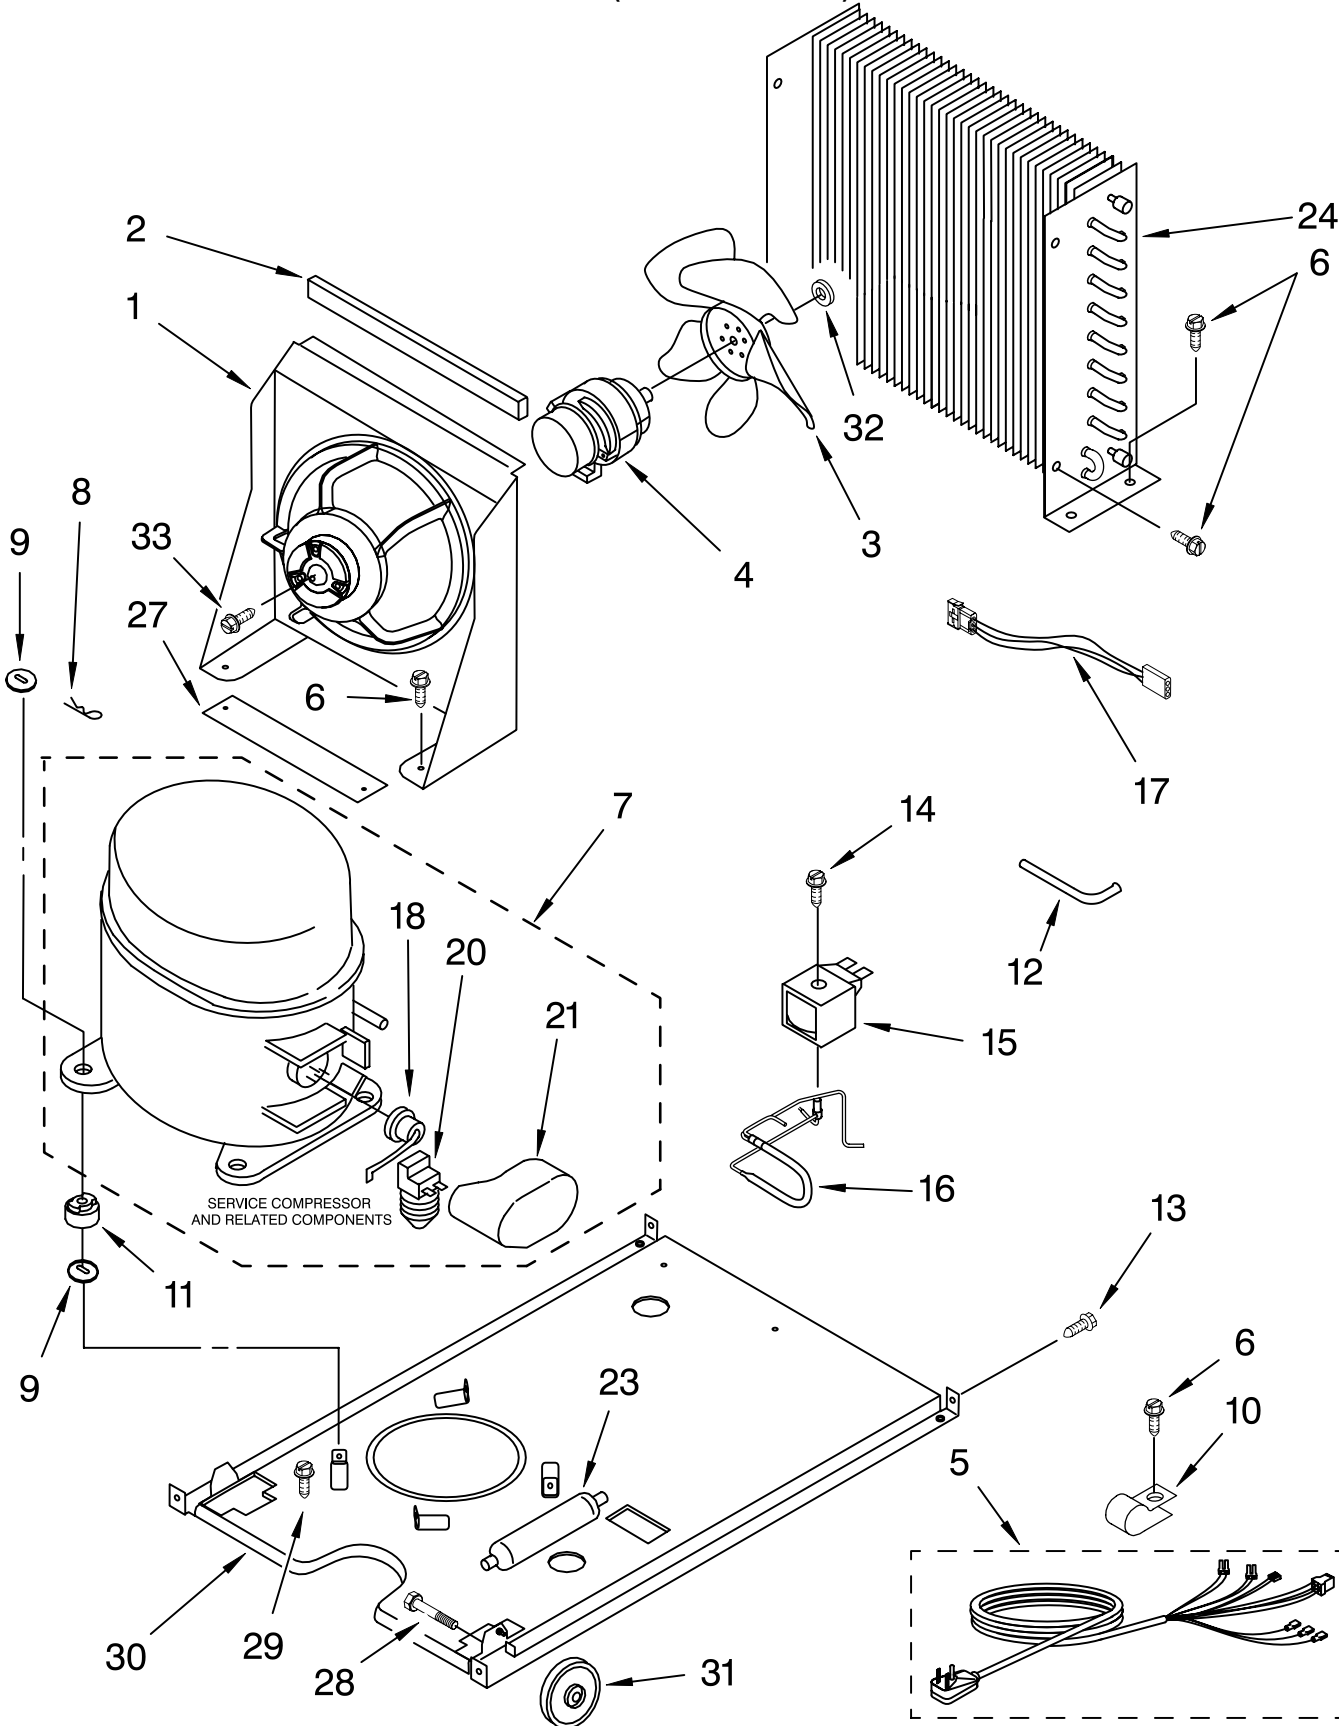

UNIT PARTS

For Models: KUIS185JSS2

(STAINLESS STEEL)

FOR ORDERING INFORMATION REFER TO PARTS PRICE LIST

UNIT PARTS

For Models: KUIS185JSS2
(STAINLESS STEEL)

Illus. No.	Part No.	DESCRIPTION
1	2185532	Bracket, Fan Mtg.
2	2185675	Pad, Foam
3	2190685	Blade, Fan
4	2188537	Motor, Fan
5		Wiring Harness, Complete Unit (See #11 On Control Panel Parts Page)
6	304392	Screw 8-18 X 1/2
7	2208370	Compressor
8	A201435	Clip, Mounting
9	A201441	Shim (8)
10	2185960	Clamp (Power Cord)
11	2185965	Grommet (4)
12	2208415	Tube, Process
13	489423	Screw
14	489472	Screw
15	759112	Coil, Solenoid
16	2208413	Valve, Body
17	2187267	Wiring Harness, Condenser Fan
18	2217223	Overload
20	2217224	Relay, Start
21	2208371	Cover, Terminal
23	2209223	Drier
24	2185529	Condenser
27	2185858	Pad, Foam (2)
28	3370389	Screw 10-32X15/16
29	488500	Screw, Ground 8-32 X 3/8
30	2217205	Base, Unit
31	302819	Wheel
32	486692	Nut, Speed
33	489494	Screw 8-32 X 3/4

REFRIGERANT CHARGE

6.5 OZ. (R134A)