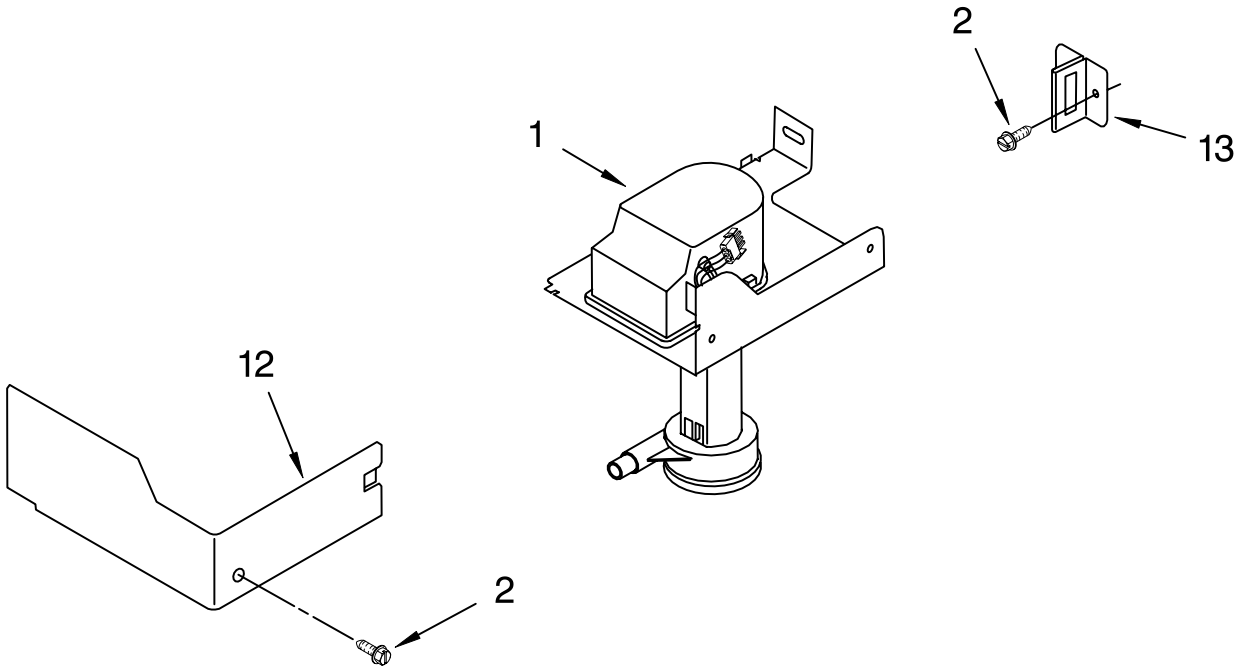

For Models: KUIS185JSS2
(STAINLESS STEEL)

Illus. No.	Part No.	DESCRIPTION
1	2217311	Valve, Complete Water
2	2217286	Tube, Plastic
3	488687	Screw 8-15 X 5/8
4	2185523	Dispenser, Water
5	2208420	Evaporator
6	627018	Nut, Compression
7	841707	Insert, Tube
8	2172593	Tube, Water Fill
9	488660	Nut, Speed
10	836667	Spacer
11	2208539	Fastener, Pushnut
12	489443	Screw
13	2185625	Reservoir, Water Slide
14	2185626	Tube
15	2185673	Hose, Overflow
16	2208372	Support, Reservoir Bracket
17	2185615	Bracket, Front and Rear
18	2185611	Bracket, Side Left and Right
19	2185681	Harness, Grid
20	2208427	Support, Bracket Evaporator/Grid
21	2217310	Guide, Ice Grid
22	2208533	Tube
26	3400886	Screw 8-18 X 1 1/4
28	2185614	Grid Assembly (Complete)
39	2174754	Wire, Grid Cutter
41	2208365	Cover, Grid
42	8281228	Thumbscrew
43	2185624	Reservoir, Water
44	3400884	Screw 8-18 X 5/8
45	2185696	Cap, Drain
46	3400909	Nut, Push-In

FOR ORDERING INFORMATION REFER TO PARTS PRICE LIST

PUMP PARTS

For Models: KUIS185JSS2
(STAINLESS STEEL)

Illus. No.	Part No.	DESCRIPTION
1	2217220	Pump, Water (Complete)
2	3400884	Screw 8-18 X 5/8
12	2185677	Cover, Pump
13	2185585	Bracket, Connector Assembly