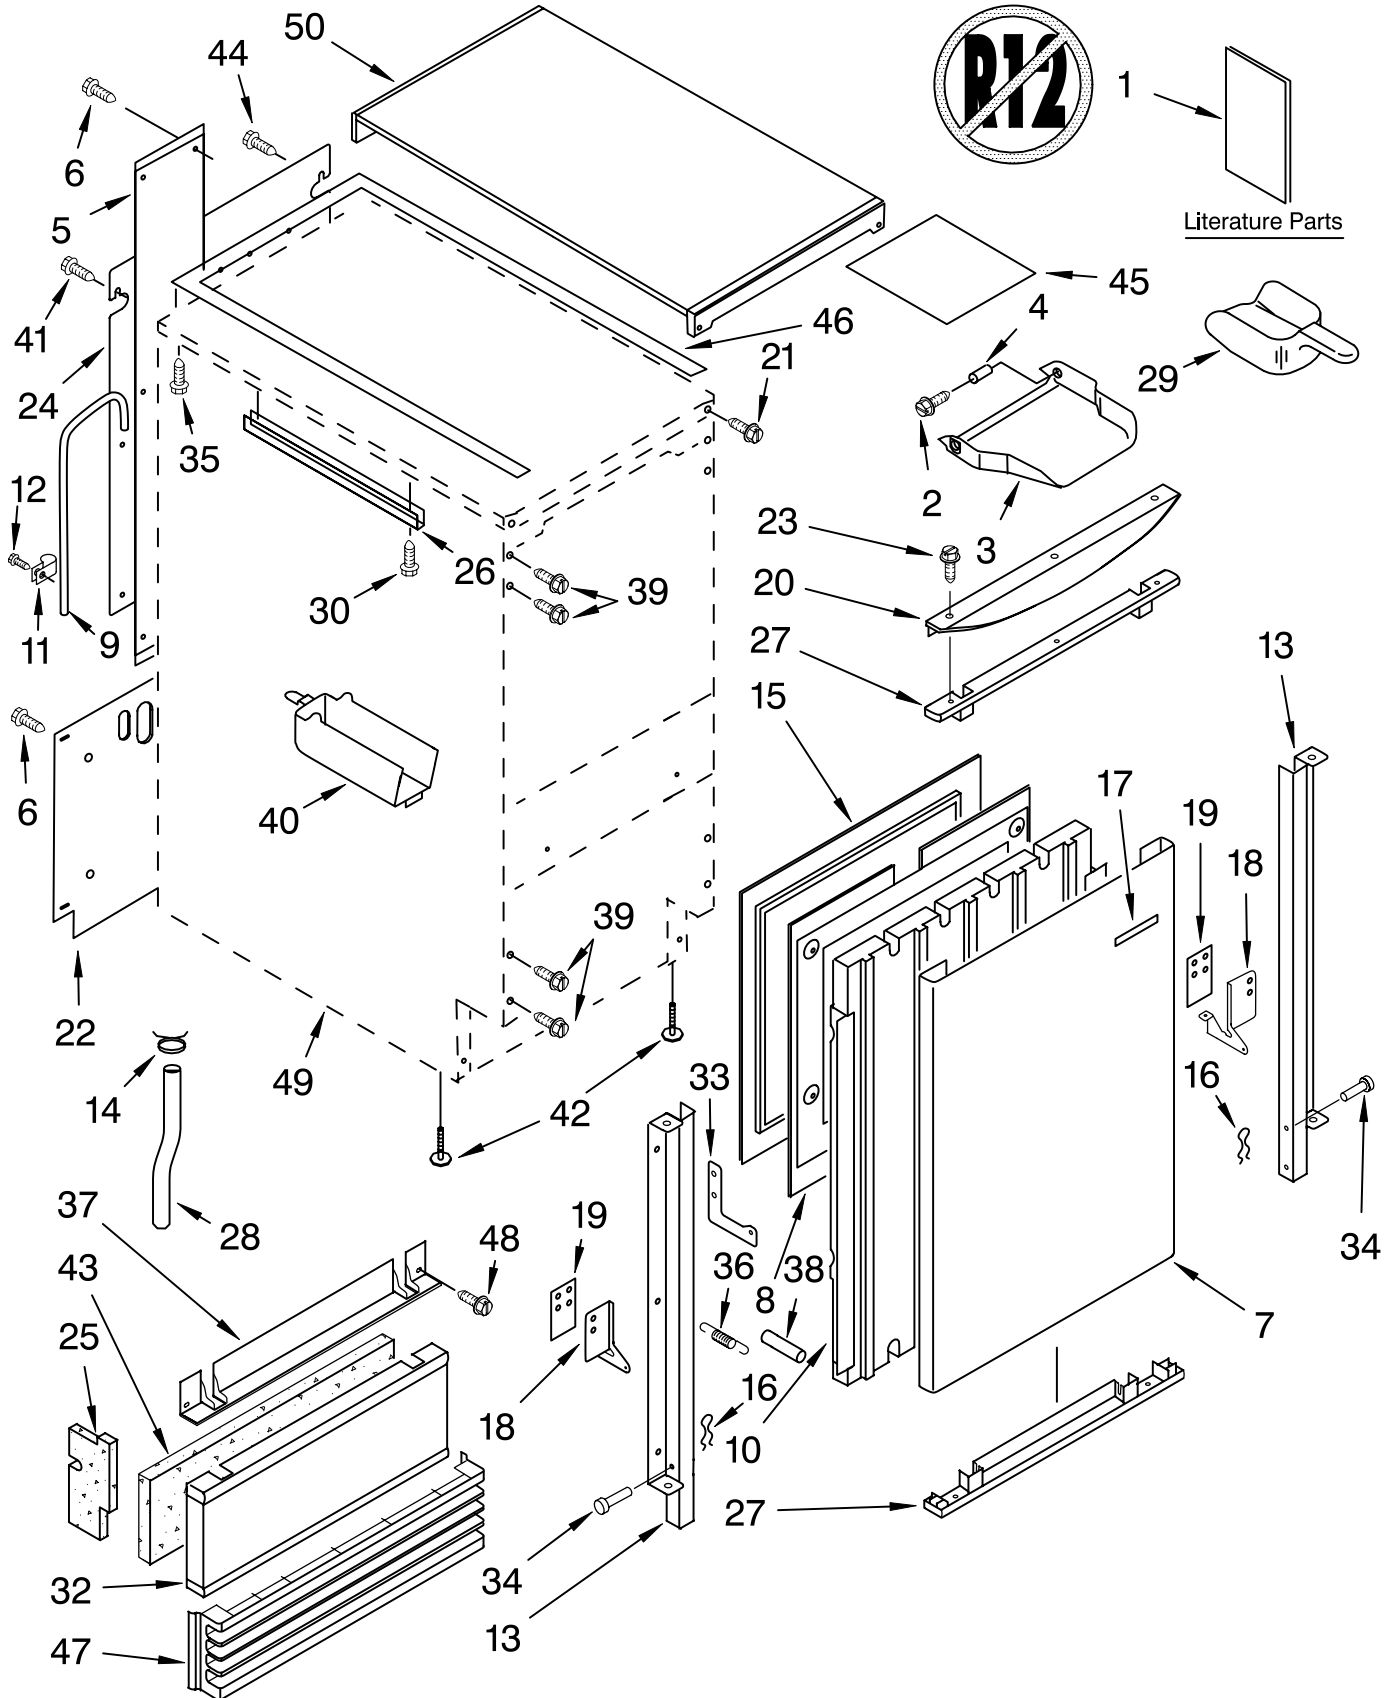

CABINET LINER AND DOOR PARTS

ICE CUBE
MAKER

KitchenAid®

For Models: KUIS185JPW3, KUIS185JPB3
(WHITE-PUMP MODEL) (BLACK-PUMP MODEL)

FOR ORDERING INFORMATION REFER TO PARTS PRICE LIST

CABINET LINER AND DOOR PARTS

For Models: KUIS185JPW3, KUIS185JPB3
(WHITE-PUMP MODEL) (BLACK-PUMP MODEL)

Illus. No.	Part No.	DESCRIPTION	Illus. No.	Part No.	DESCRIPTION	Illus. No.	Part No.	DESCRIPTION
1	LIT2217251	Literature Parts Use & Care Guide	23	8281188	Screw, Handle (White)	49		Cabinet & Liner (NOT SERVICED)
	LIT2217232	Service & Wiring Sheet		8281186	(Black)	50		Top
2	3400886	Screw 8-18 X 1 1/4	24	2217227	Ballast-Back, IM		2929701W	White
3	2208354	Bin, Door	25	2217225	Pad, Foam		2929701B	Black
4	2185678	Spacer	26	2185691	Channel, Wiring	Parts Not Illustrated and Optional Parts (Not Included)		
5	2185575	Cover, Wiring	27		Endcap, Door			
6	489442	Screw		2208350W	(White)			
7		Panel, Exterior		2208350B	(Black)			
	2208352W	(White)	28	2208459	Tube, Drain			
	2208352B	(Black)	29	2208386	Scoop			
8	2208353	Panel, Interior	30	3400884	Screw 8-18 X 5/8			
9	2185926	Tube, Air Vent	32		Panel, Lower	8171307		Cleaner, Icemaker
10	2208377	Insulation		2208382W	(White)	503695		Sealer, Cork (1/4 Pound)
11	2208367	Clamp, Half		2208382B	(Black)	797403		Cement, Insulation (1 Oz.)
12	8281265	Screw	33	2208487	Bracket, Spring	505587		Sealer, Mastic (1 Qt.)
13		Bracket, Door	34	2208417	Pin, Hinge	212643		Sealer, Gum (22 Pcs. 3/16" x 7")
	2208376	(Left Side)	35	489048	Screw, Ground 8-32 X 1/2	479976		Kit, Insulation (5 Pcs. 3" x 24" x 48")
	2208375	(Right Side)	36	2208480	Spring	978025		Valve, Access (1/4")
14	489503	Clamp	37		Endcap, Panel	978026		Valve, Access (5/16")
15	2217295	Gasket, Door		2208383W	(White)	978027		Valve, Access (3/8")
16	2208535	Clip		2208383B	(Black)	978028		Valve, Access (1/2")
17		Nameplate	38	2208529	Dampener, Spring	978029		Valve, Access (5/8")
	2212760	(White)	39	489423	Screw 10-32X11/16	978030		Valve, Access (3/4")
	2212762	(Black)	40	2208449	Holder, Scoop			
18		Hinge	41	8281193	Screw			
	2208425	(Left Side)	42	3376439	Leg, Leveler			
	2208426	(Right Side)	43	2208384	Insulation			
19	2208401	Shim, Hinge	44	8281192	Screw			
20		Handle, Door	45	2185690	Shield, Electrical			
	2208440W	(White)	46	2217296	Gasket, Top Panel			
	2208440B	(Black)	47		Grill, Front			
21	8281184	Screw 8-18 X 1/2		2217206W	(White)			
22	2208399	Assembly, Unit Cover		2217206B	(Black)			
			48	489474	Screw 8-18 X 1			

FOR ORDERING INFORMATION REFER TO PARTS PRICE LIST