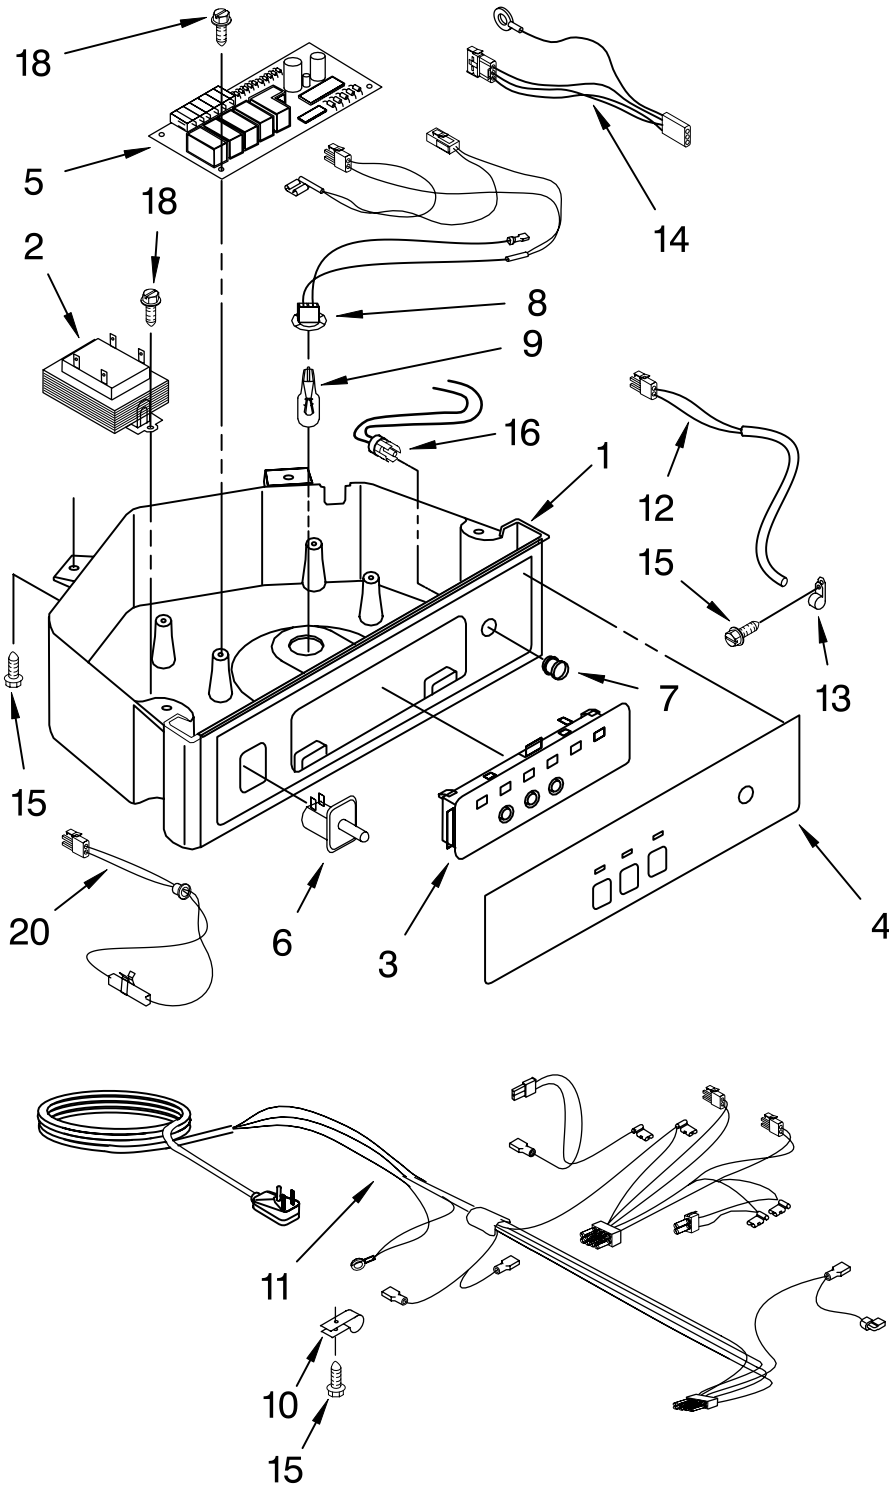

CONTROL PANEL PARTS

For Models: KUIS185JPW3, KUIS185JPB3
(WHITE-PUMP MODEL) (BLACK-PUMP MODEL)

Illus. No.	Part No.	DESCRIPTION
1	2185738	Box, Control
2	2185657	Transformer
3	2185592	Assembly, Switch (ALSO ORDER #4)
4	2208317W	Overlay
5	6100499	P.C. Board
6	2149705	Switch, Plunger
7	2185694	Lens, LED
8	2185692	Wiring Harness Grid/ Light
9	745362	Bulb
10	2185788	Clamp
11	2187286	Wiring Harness, Complete Unit (Includes Power Cord)
12	2217288	Thermostat, Bin
13	2185825	Clamp
14	2185703	Wiring Harness, Main to Pump,
15	3400884	Screw 8-18 X 5/8
16	2187256	LED Assembly
18	3400850	Screw 8-16 X 3/8
20	2217289	Thermister, Ice Control

FOR ORDERING INFORMATION REFER TO PARTS PRICE LIST