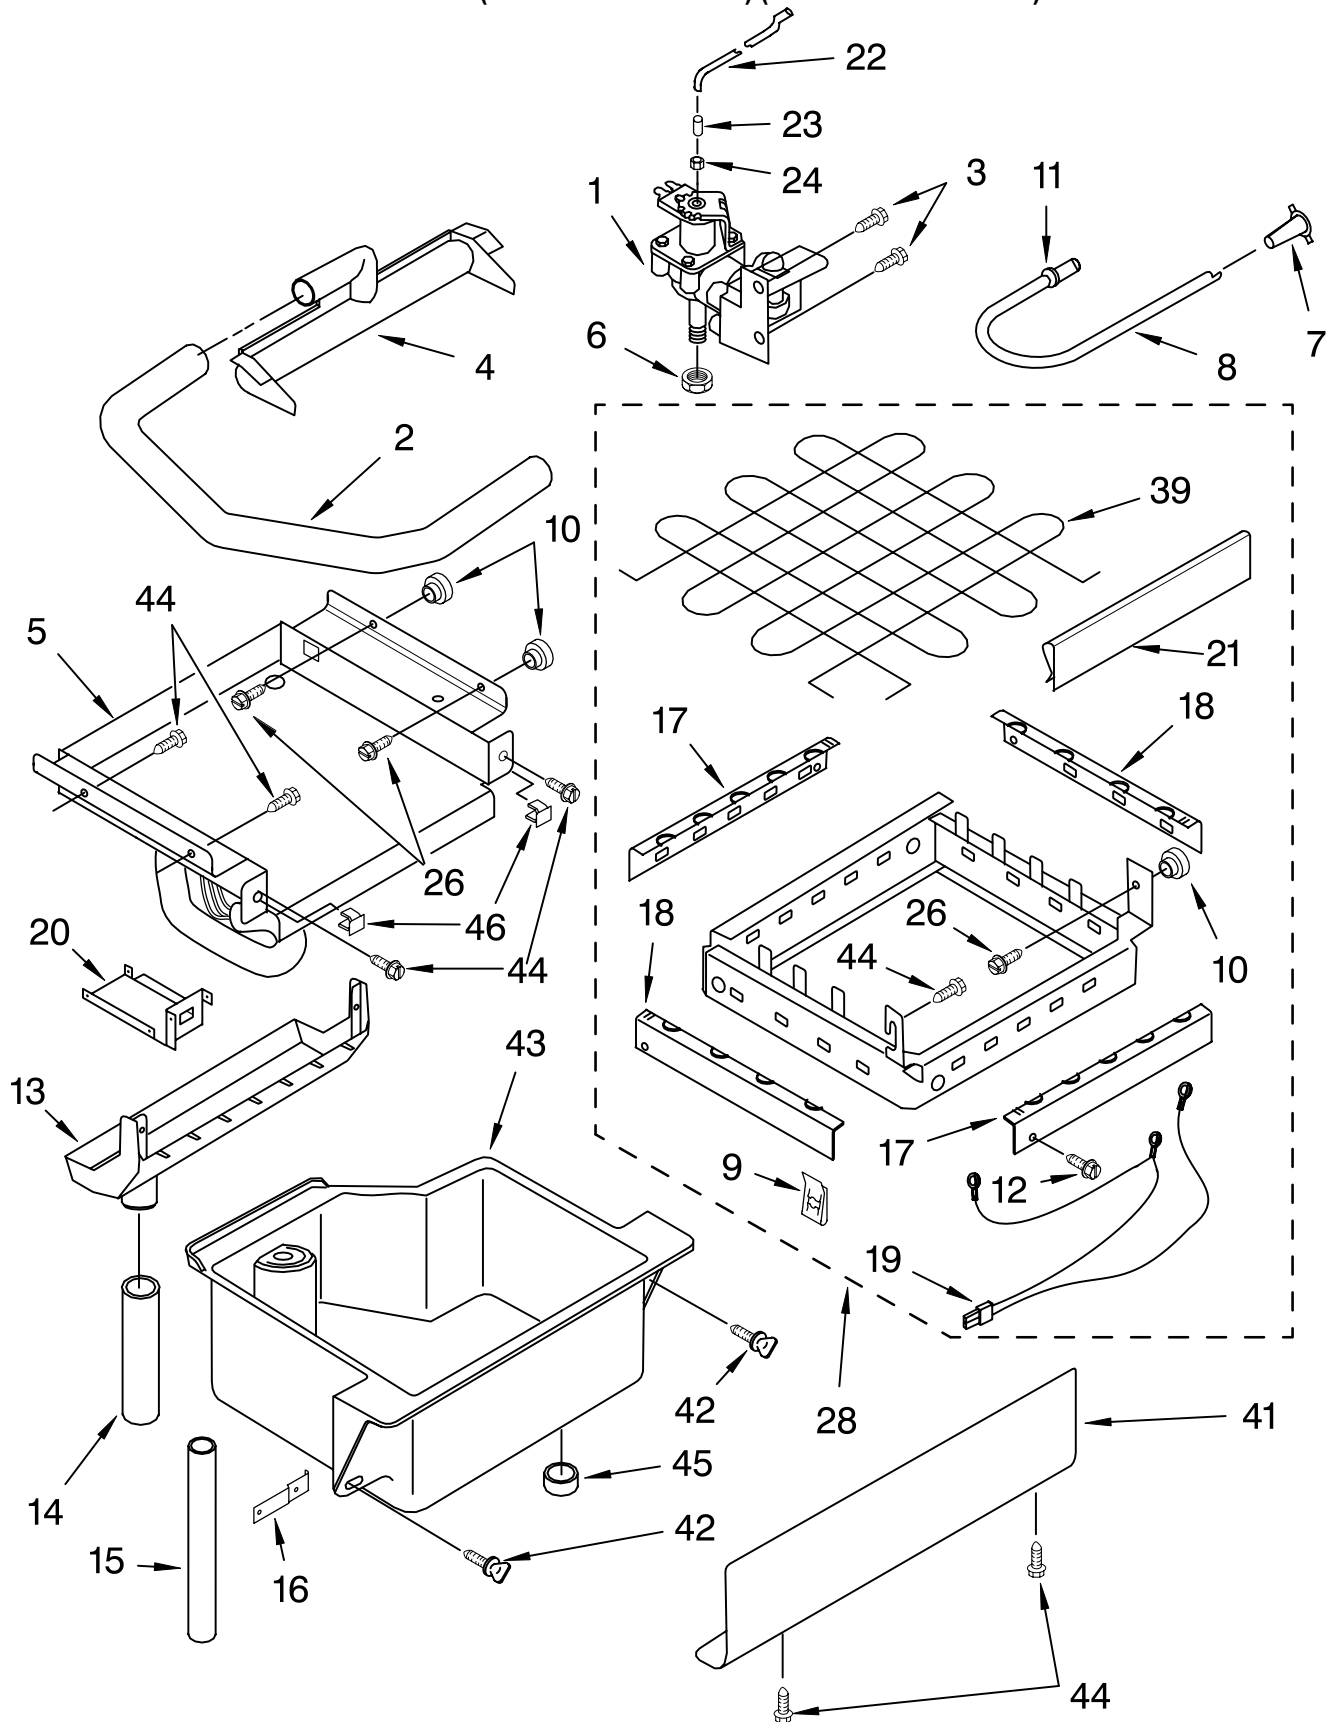

EVAPORATOR, ICE CUTTER GRID AND WATER PARTS

For Models: KUIS185JPW3, KUIS185JPB3
(WHITE-PUMP MODEL) (BLACK-PUMP MODEL)

FOR ORDERING INFORMATION REFER TO PARTS PRICE LIST

EVAPORATOR, ICE CUTTER GRID AND WATER PARTS

For Models: KUIS185JPW3, KUIS185JPB3
(WHITE-PUMP MODEL) (BLACK-PUMP MODEL)

<u>Illus. No.</u>	<u>Part No.</u>	<u>DESCRIPTION</u>
1	2185758	Valve, Complete Water
2	2217286	Tube, Plastic
3	488687	Screw 8-15 X 5/8
4	2185523	Dispenser, Water
5	2217269	Evaporator
6	627018	Nut, Compression
7	841707	Insert, Tube
8	2172593	Tube, Water Fill
9	488660	Nut, Speed
10	836667	Spacer
11	2208539	Fastener, Pushnut
12	489443	Screw
13	2185625	Reservoir, Water Slide
14	2185626	Tube
15	2185673	Hose, Overflow
16	2208372	Support, Reservoir Bracket
17	2185615	Bracket, Front and Rear
18	2185611	Bracket, Side Left and Right
19	2185681	Harness, Grid
20	2208427	Support, Bracket Evaporator/Grid
21	2217310	Guide, Ice Grid
22	2208533	Tube
23	487627	Ball Sleeve
24	487857	Nut, Ball Sleeve
26	3400886	Screw 8-18 X 1 1/4
28	2185614	Grid Assembly (Complete)
39	2174754	Wire, Grid Cutter
41	2208365	Cover, Grid
42	8281228	Thumbscrew
43	2185624	Reservoir, Water
44	3400884	Screw 8-18 X 5/8
45	2185696	Cap, Drain
46	3400909	Nut, Push-In

FOR ORDERING INFORMATION REFER TO PARTS PRICE LIST