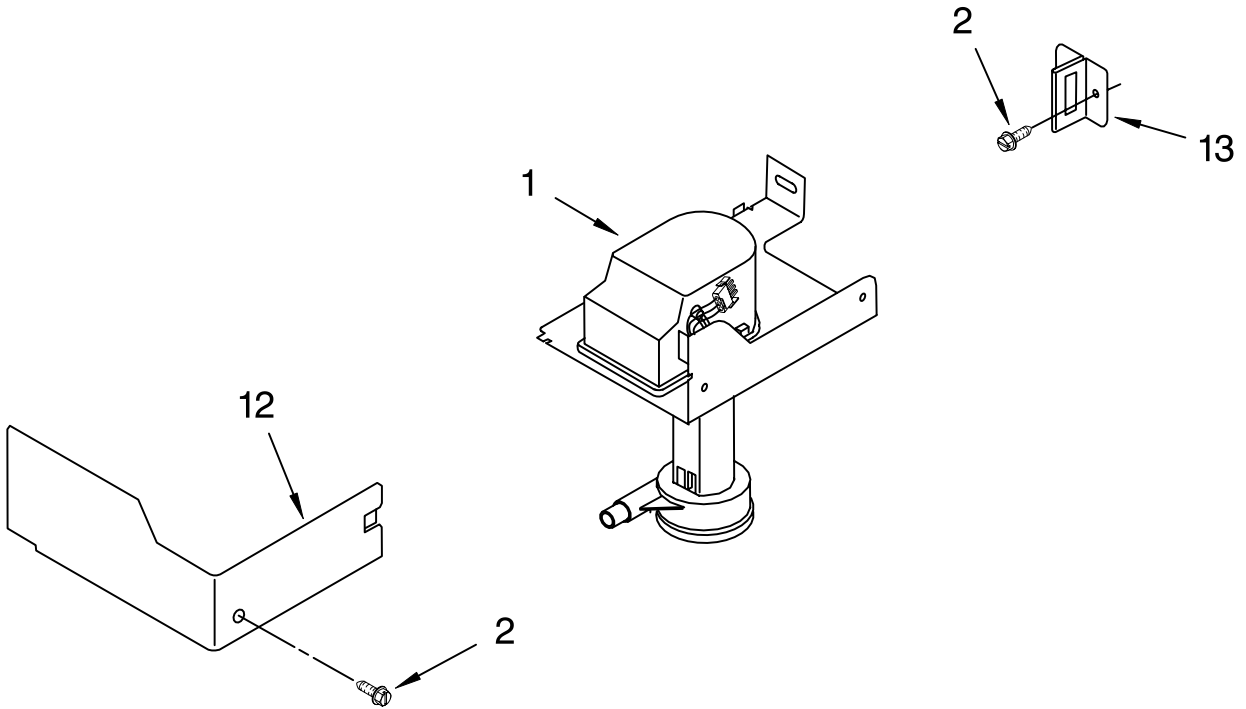

EVAPORATOR, ICE CUTTER GRID AND WATER PARTS

For Models: KUIS185JPW3, KUIS185JPB3
(WHITE-PUMP MODEL) (BLACK-PUMP MODEL)

<u>Illus. No.</u>	<u>Part No.</u>	<u>DESCRIPTION</u>
1	2185758	Valve, Complete Water
2	2217286	Tube, Plastic
3	488687	Screw 8-15 X 5/8
4	2185523	Dispenser, Water
5	2217269	Evaporator
6	627018	Nut, Compression
7	841707	Insert, Tube
8	2172593	Tube, Water Fill
9	488660	Nut, Speed
10	836667	Spacer
11	2208539	Fastener, Pushnut
12	489443	Screw
13	2185625	Reservoir, Water Slide
14	2185626	Tube
15	2185673	Hose, Overflow
16	2208372	Support, Reservoir Bracket
17	2185615	Bracket, Front and Rear
18	2185611	Bracket, Side Left and Right
19	2185681	Harness, Grid
20	2208427	Support, Bracket Evaporator/Grid
21	2217310	Guide, Ice Grid
22	2208533	Tube
23	487627	Ball Sleeve
24	487857	Nut, Ball Sleeve
26	3400886	Screw 8-18 X 1 1/4
28	2185614	Grid Assembly (Complete)
39	2174754	Wire, Grid Cutter
41	2208365	Cover, Grid
42	8281228	Thumbscrew
43	2185624	Reservoir, Water
44	3400884	Screw 8-18 X 5/8
45	2185696	Cap, Drain
46	3400909	Nut, Push-In

FOR ORDERING INFORMATION REFER TO PARTS PRICE LIST

PUMP PARTS

For Models: KUIS185JPW3, KUIS185JPB3
(WHITE-PUMP MODEL) (BLACK-PUMP MODEL)

Illus. No.	Part No.	DESCRIPTION
1	2217220	Pump, Water (Complete)
2	3400884	Screw 8-18 X 5/8
12	2185677	Cover, Pump
13	2185585	Bracket, Connector Assembly