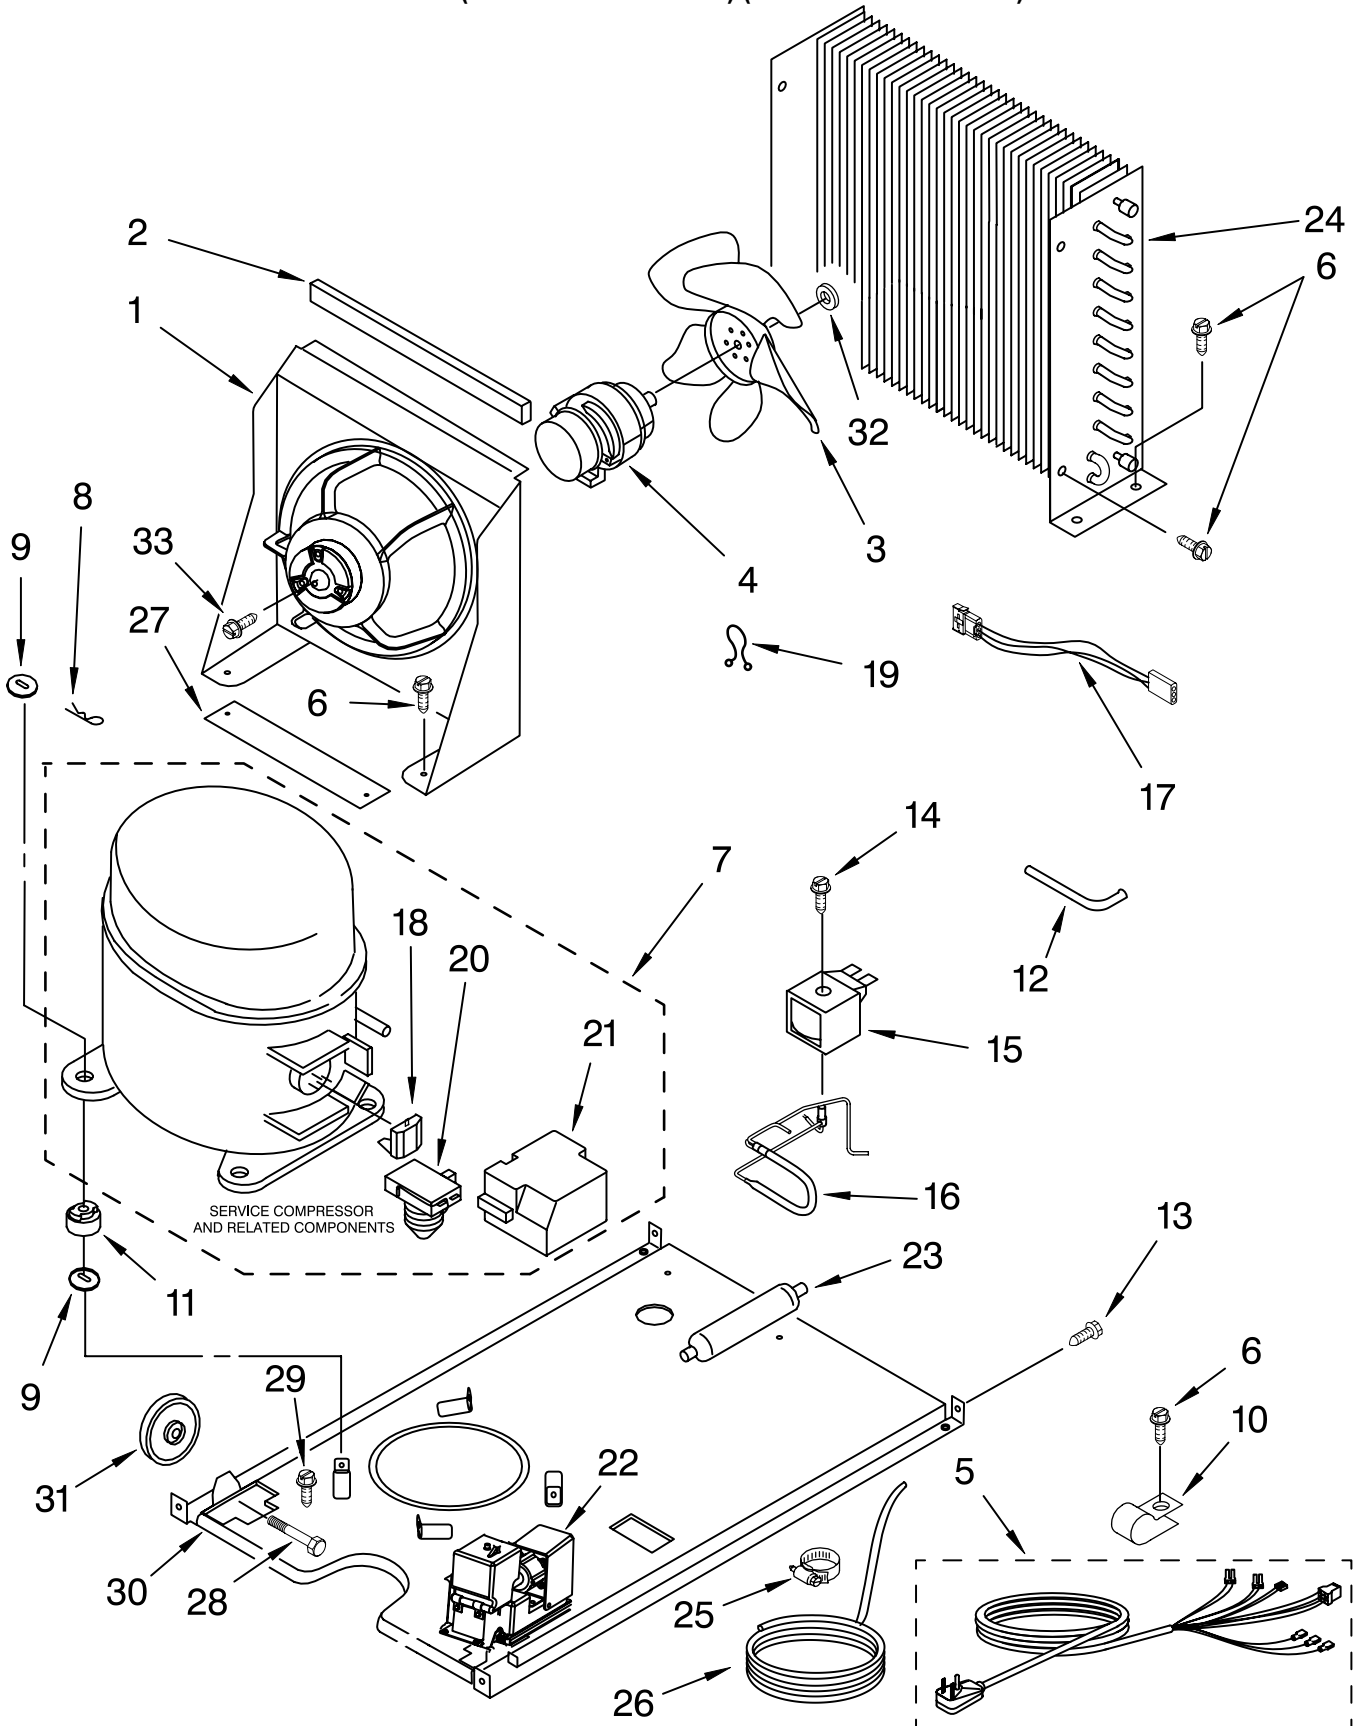

UNIT PARTS

For Models: KUIS185JPW3, KUIS185JPB3
(WHITE-PUMP MODEL) (BLACK-PUMP MODEL)

FOR ORDERING INFORMATION REFER TO PARTS PRICE LIST

UNIT PARTS

For Models: KUIS185JPW3, KUIS185JPB3
(WHITE-PUMP MODEL) (BLACK-PUMP MODEL)

<u>Illus. No.</u>	<u>Part No.</u>	<u>DESCRIPTION</u>
1	2185532	Bracket, Fan Mtg.
2	2185675	Pad, Foam
3	2190685	Blade, Fan
4	2188537	Motor, Fan
5		Wiring Harness, Complete Unit (See #11 On Control Panel Parts Page)
6	304392	Screw 8-18 X 1/2
7	2208370	Compressor
8	A201435	Clip, Mounting
9	A201441	Shim (4)
10	2185960	Clamp (Power Cord)
11	2217318	Grommet (4)
12	2208415	Tube, Process
13	489423	Screw
14	489472	Screw
15	759112	Coil, Solenoid
16	2208413	Valve, Body
17	2187267	Wiring Harness, Condenser Fan
18	2217223	Overload
19	2217322	Twist Loc
20	2217224	Relay, Start
21	2208371	Cover, Terminal
22	2208534	Pump, Drain
23	2209223	Drier
24	2185529	Condenser
25	489505	Clamp
26	2208499	Tube, Drain
27	2185858	Pad, Foam (2)
28	3370389	Screw 10-32X15/16
29	488500	Screw, Ground 8-32 X 3/8
30	2217205	Base, Unit
31	302819	Wheel
32	486692	Nut, Speed
33	489494	Screw 8-32 X 3/4

REFRIGERANT CHARGE

6.5 OZ. (R134A)

FOR ORDERING INFORMATION REFER TO PARTS PRICE LIST