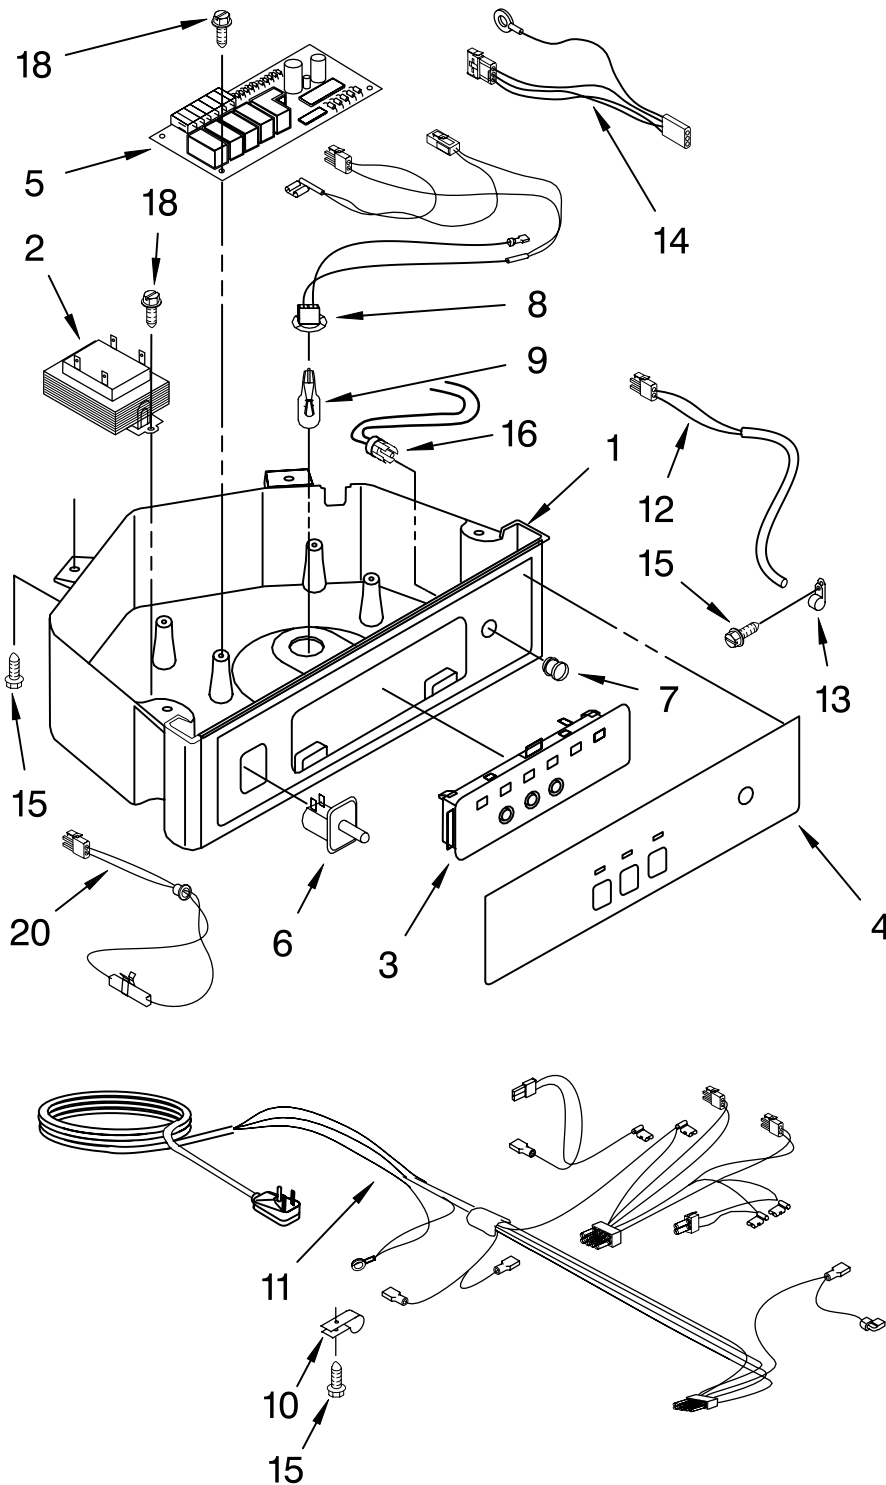

CONTROL PANEL PARTS

For Models: KUIS185JWH2, KUIS185JBT2, KUIS185JBL2, KUIS185JBS2
(White) (Biscuit) (Black) (Stainless Steel)

Illus. No.	Part No.	DESCRIPTION
1	2185738	Box, Control
2	2185657	Transformer
3	2185592	Assembly, Switch (ALSO ORDER #4)
4	2208317W	Overlay
5	6100499	P.C. Board
6	2149705	Switch, Plunger
7	2185694	Lens, LED
8	2185692	Wiring Harness Grid/ Light
9	745362	Bulb
10	2185788	Clamp
11	2187286	Wiring Harness, Complete Unit (Includes Power Cord)
12	2217288	Thermostat, Bin
13	2185825	Clamp
14	2185703	Wiring Harness, Main to Pump,
15	3400884	Screw 8-18 X 5/8
16	2187256	LED Assembly
18	3400850	Screw 8-16 X 3/8
20	2185680	Thermister, Ice Control

FOR ORDERING INFORMATION REFER TO PARTS PRICE LIST