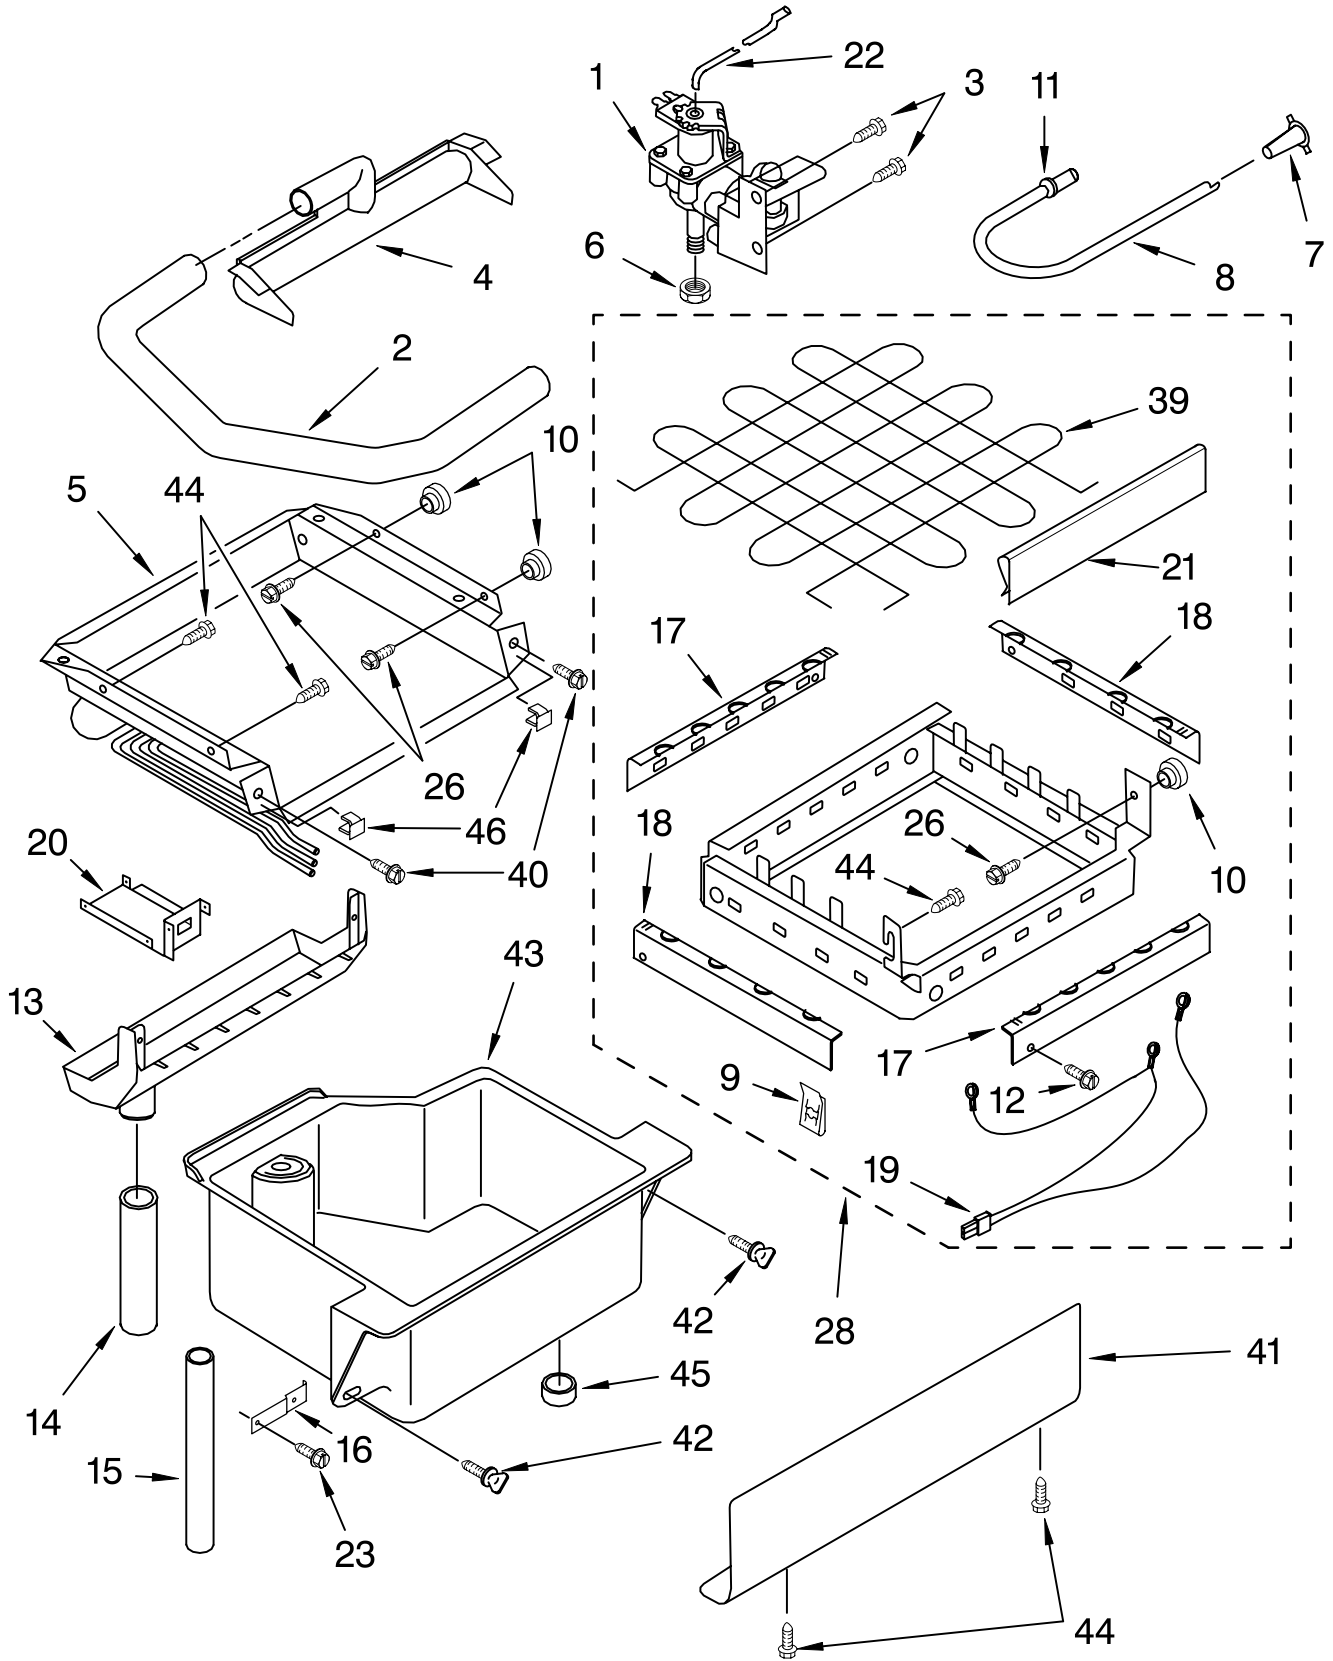

EVAPORATOR, ICE CUTTER GRID AND WATER PARTS

For Models: KUIS185JWH2, KUIS185JBT2, KUIS185JBL2, KUIS185JBS2
(White) (Biscuit) (Black) (Stainless Steel)

FOR ORDERING INFORMATION REFER TO PARTS PRICE LIST

EVAPORATOR, ICE CUTTER GRID AND WATER PARTS

For Models: KUIS185JWH2, KUIS185JBT2, KUIS185JBL2, KUIS185JBS2
(White) (Biscuit) (Black) (Stainless Steel)

Illus. No.	Part No.	DESCRIPTION
1	2217311	Valve, Complete Water
2	2217286	Tube, Plastic
3	488687	Screw 8-15 X 5/8
4	2185523	Dispenser, Water
5	2208420	Evaporator
6	627018	Nut, Compression
7	841707	Insert, Tube
8	2172593	Tube, Water Fill
9	488660	Nut, Speed
10	836667	Spacer
11	2208539	Fastener, Pushnut
12	489443	Screw
13	2185625	Reservoir, Water Slide
14	2185626	Tube
15	2185673	Hose, Overflow
16	2208372	Support, Reservoir Bracket
17	2185615	Bracket, Front and Rear
18	2185611	Bracket, Side Left and Right
19	2185681	Harness, Grid
20	2208427	Support, Bracket Evaporator/Grid
21	2217310	Guide, Ice Grid
22	2208533	Tube
23	8281193	Screw
26	3400886	Screw 8-18 X 1 1/4
28	2185614	Grid Assembly (Complete)
39	2174754	Wire, Grid Cutter
40	8281192	Screw
41	2208365	Cover, Grid
42	8281228	Thumbscrew
43	2185624	Reservoir, Water
44	3400884	Screw 8-18 X 5/8
45	2185696	Cap, Drain
46	3400909	Nut, Push-In

FOR ORDERING INFORMATION REFER TO PARTS PRICE LIST