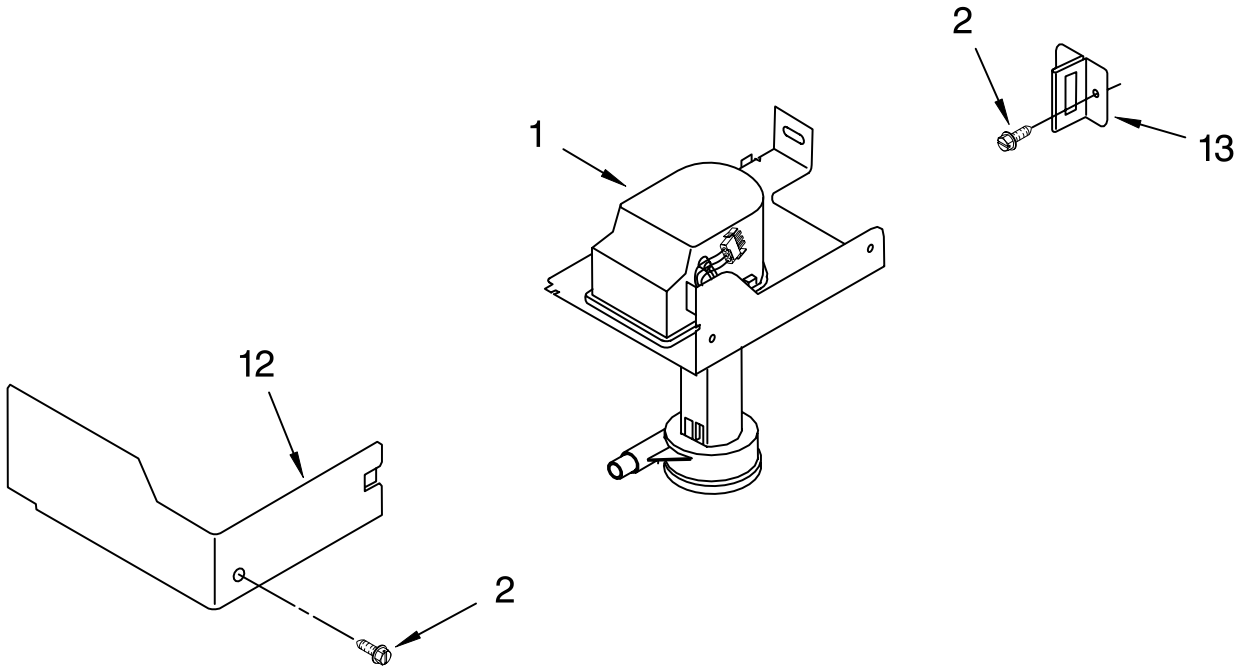

EVAPORATOR, ICE CUTTER GRID AND WATER PARTS

For Models: KUIS185JWH2, KUIS185JBT2, KUIS185JBL2, KUIS185JBS2
 (White) (Biscuit) (Black) (Stainless Steel)

Illus. No.	Part No.	DESCRIPTION
1	2217311	Valve, Complete Water
2	2217286	Tube, Plastic
3	488687	Screw 8-15 X 5/8
4	2185523	Dispenser, Water
5	2208420	Evaporator
6	627018	Nut, Compression
7	841707	Insert, Tube
8	2172593	Tube, Water Fill
9	488660	Nut, Speed
10	836667	Spacer
11	2208539	Fastener, Pushnut
12	489443	Screw
13	2185625	Reservoir, Water Slide
14	2185626	Tube
15	2185673	Hose, Overflow
16	2208372	Support, Reservoir Bracket
17	2185615	Bracket, Front and Rear
18	2185611	Bracket, Side Left and Right
19	2185681	Harness, Grid
20	2208427	Support, Bracket Evaporator/Grid
21	2217310	Guide, Ice Grid
22	2208533	Tube
23	8281193	Screw
26	3400886	Screw 8-18 X 1 1/4
28	2185614	Grid Assembly (Complete)
39	2174754	Wire, Grid Cutter
40	8281192	Screw
41	2208365	Cover, Grid
42	8281228	Thumbscrew
43	2185624	Reservoir, Water
44	3400884	Screw 8-18 X 5/8
45	2185696	Cap, Drain
46	3400909	Nut, Push-In

FOR ORDERING INFORMATION REFER TO PARTS PRICE LIST

PUMP PARTS

For Models: KUIS185JWH2, KUIS185JBT2, KUIS185JBL2, KUIS185JBS2
 (White) (Biscuit) (Black) (Stainless Steel)

Illus. No.	Part No.	DESCRIPTION
1	2217220	Pump, Water (Complete)
2	3400884	Screw 8-18 X 5/8
12	2185677	Cover, Pump
13	2185585	Bracket, Connector Assembly