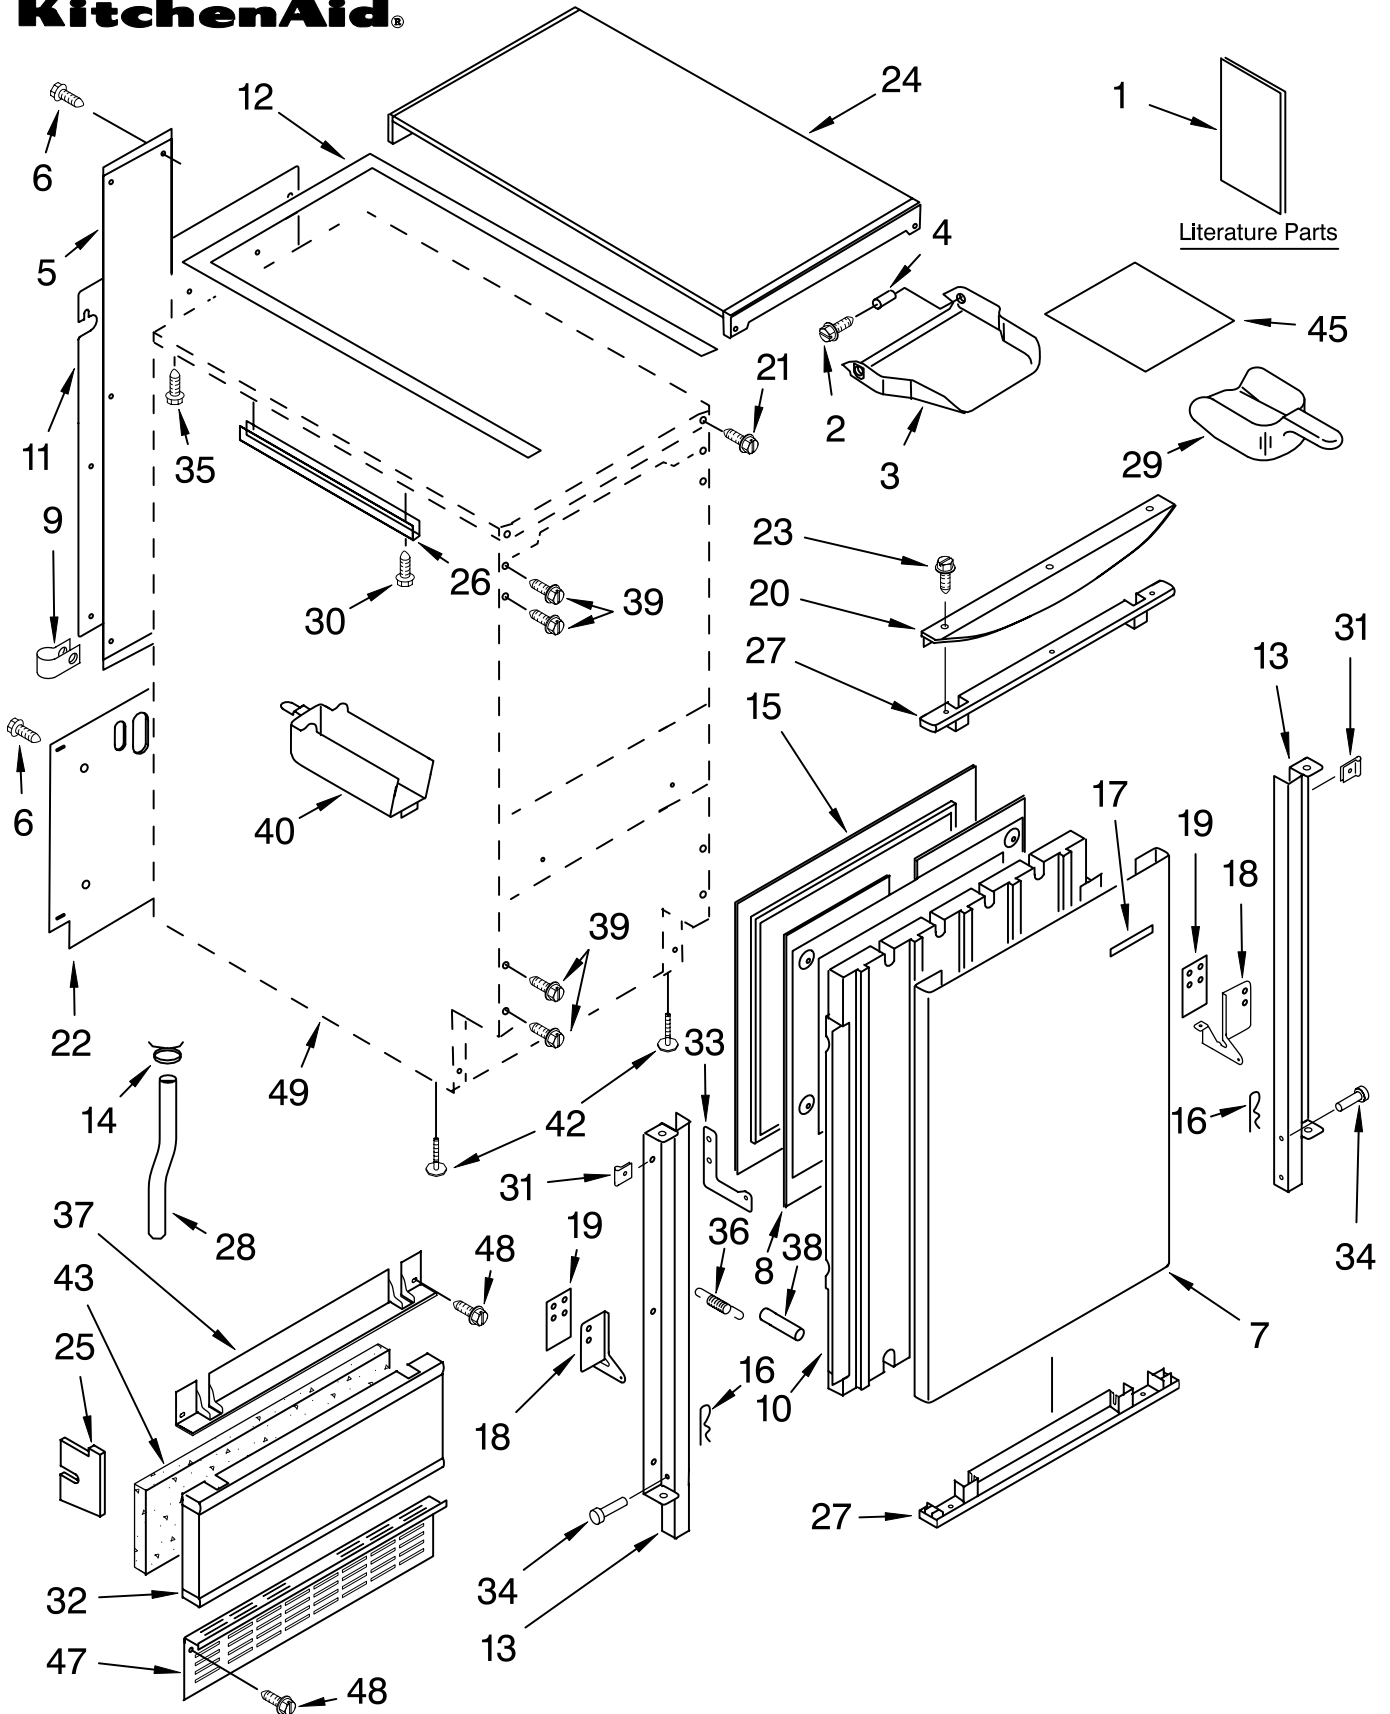

CABINET LINER AND DOOR PARTS

For Models: KUIS185JWH2, KUIS185JBT2, KUIS185JBL2, KUIS185JBS2
(White) (Biscuit) (Black) (Stainless Steel)

ICE CUBE
MAKER

KitchenAid®

FOR ORDERING INFORMATION REFER TO PARTS PRICE LIST

CABINET LINER AND DOOR PARTS

For Models: KUIS185JWH2, KUIS185JBT2, KUIS185JBL2, KUIS185JBS2
(White) (Biscuit) (Black) (Stainless Steel)

Illus. No.	Part No.	DESCRIPTION	Illus. No.	Part No.	DESCRIPTION	Illus. No.	Part No.	DESCRIPTION
1		Literature Parts	17		Nameplate	28	2208453	Tube, Drain
	2217251	Use & Care Guide		2212760	(White)	29	2208386	Scoop
	2217232	Service & Wiring Sheet		2212761	(Biscuit)	30	3400884	Screw 8-18 X 5/8
				2212762	(Black)	31	2208421	Clip
2	3400886	Screw 8-18 X 1 1/4	18		Hinge	32		Panel, Lower
3	2208354	Bin, Door		2208425	(Left Side)		2208382W	(White)
4	2185678	Spacer		2208426	(Right Side)		2208382B	(Black)
5	2185575	Cover, Wiring	19	2208401	Shim, Hinge		2208382T	(Biscuit)
6	489442	Screw	20		Handle, Door		2208382S	(Stainless Steel)
7		Panel, Exterior		2208440W	(White)	33	2208487	Bracket, Spring
	2208352W	(White)		2208440T	(Biscuit)	34	2208417	Pin, Hinge
	2208352T	(Biscuit)		2208440B	(Black)	35	489048	Screw, Ground
	2208352B	(Black)	21	8281184	Screw 8-18 X 1/2			8-32 X 1/2
	2208352S	(Stainless Steel)	22	2208399	Assembly, Unit Cover	36	2208480	Spring, Hinge
8	2208353	Panel, Interior	23		Screw, Handle	37		Endcap, Panel
9	489385	Clamp, Tube		8281188	(White)		2208383W	(White)
10	2208377	Insulation		8281187	(Biscuit)		2208383B	(Black)
11	2217227	Ballast-Back, I.M.		8281186	(Black)		2208383T	(Biscuit)
12	2208368	Gasket, Top	24		Top, Cabinet	38	2208529	Dampener, Spring
13		Bracket, Door		2929701W	(White)	39	489423	Screw 10-32X11/16
	2208376	(Left Side)		2929701T	(Biscuit)	40	2208449	Holder, Scoop
	2208375	(Right Side)		2929701B	(Black)	42	3376439	Leg, Leveler
14	2208483	Clamp	25	2217225	Pad, Foam	43	2208384	Insulation
15	2208361	Gasket, Door	26	2185691	Channel, Wiring	45	2185690	Shield, Electrical
16	2208535	Clip	27		Endcap, Door	47		Grill, Front
				2208350W	(White)		2217206W	(White)
				2208350B	(Black)		2217206T	(Biscuit)
				2208350T	(Biscuit)		2217206B	(Black)
						48	489474	Screw 8-18 X 1
						49		Cabinet & Liner (NOT SERVICED)

FOR ORDERING INFORMATION REFER TO PARTS PRICE LIST