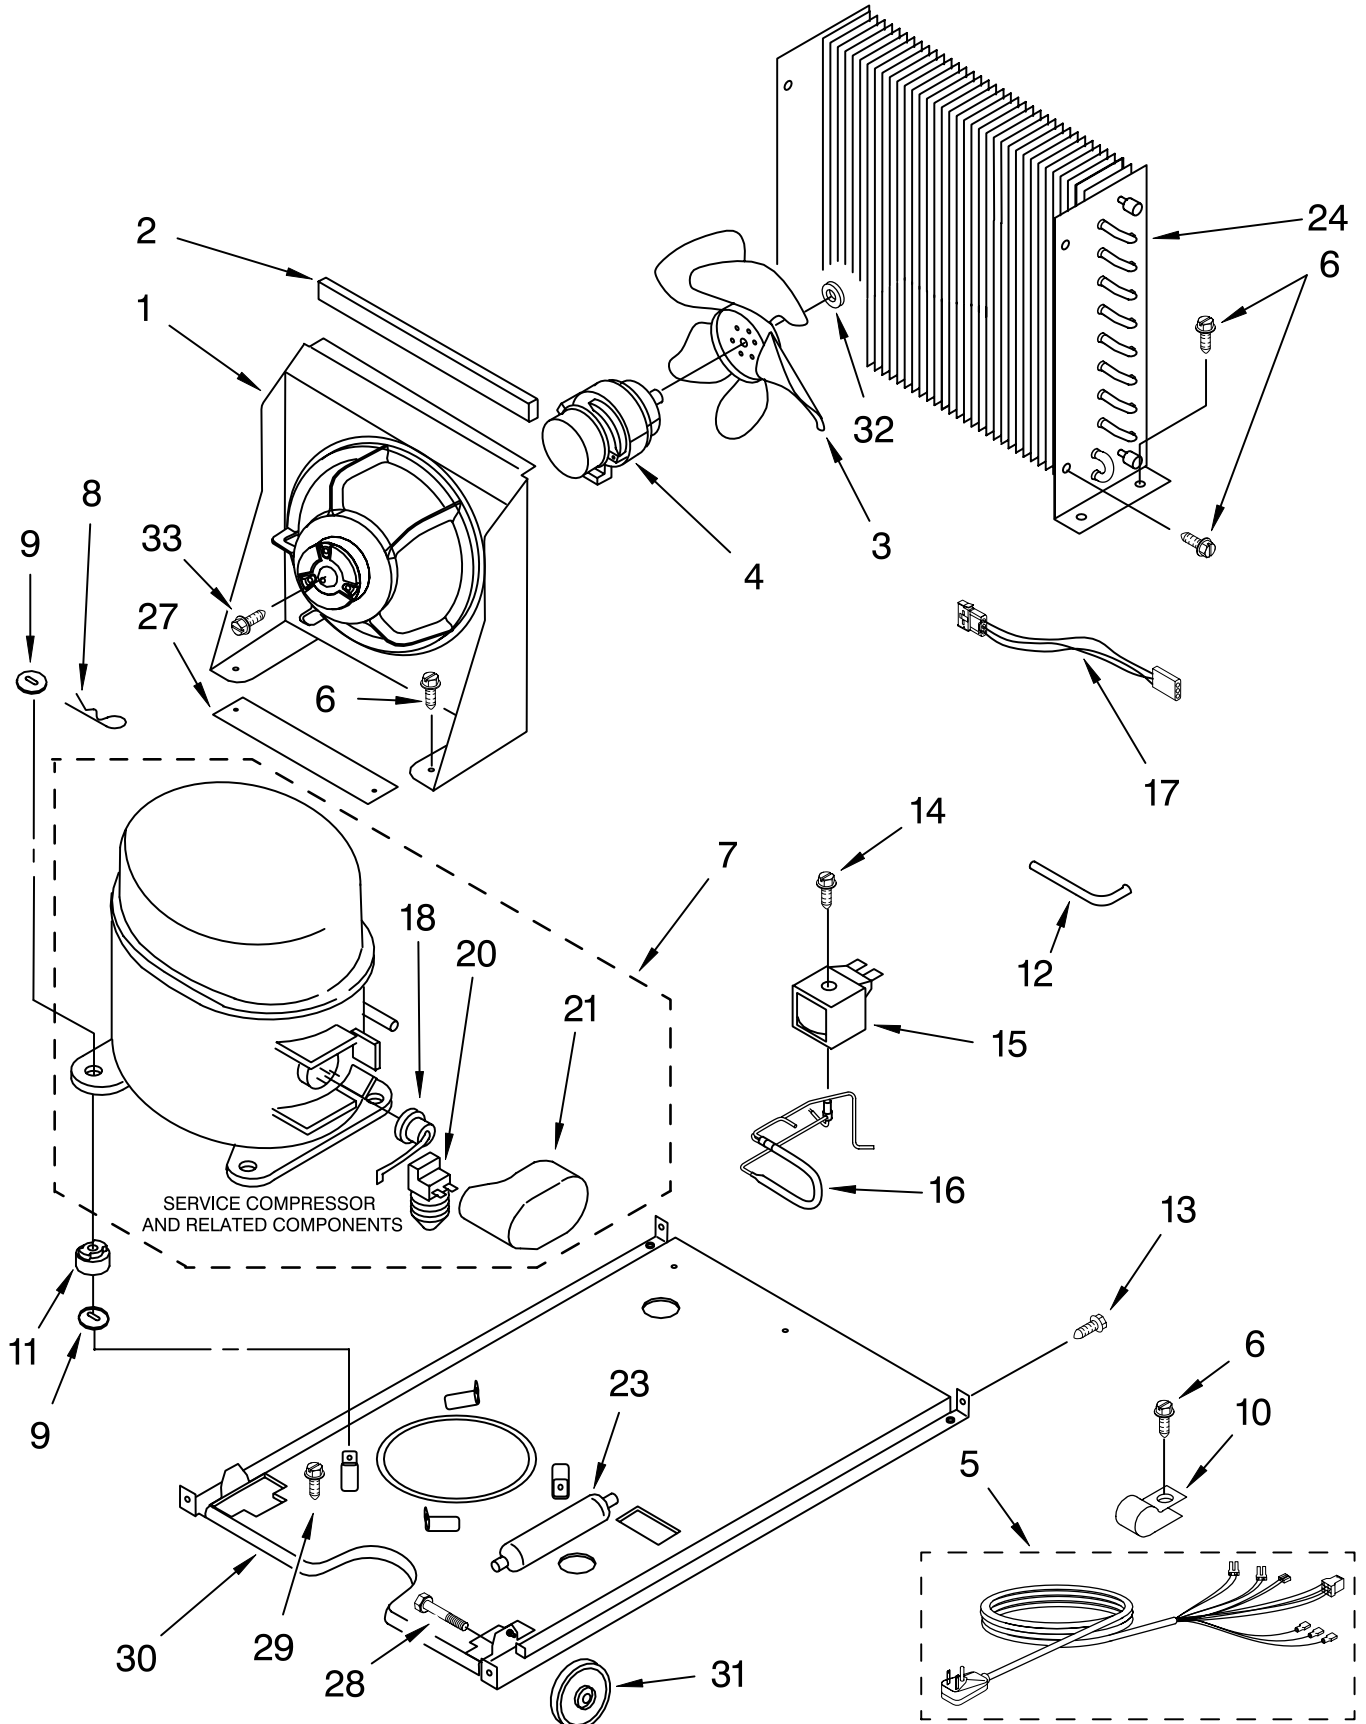

UNIT PARTS

For Models: KUIS185JWH2, KUIS185JBT2, KUIS185JBL2, KUIS185JBS2
(White) (Biscuit) (Black) (Stainless Steel)

FOR ORDERING INFORMATION REFER TO PARTS PRICE LIST

UNIT PARTS

For Models: KUIS185JWH2, KUIS185JBT2, KUIS185JBL2, KUIS185JBS2
(White) (Biscuit) (Black) (Stainless Steel)

Illus. No.	Part No.	DESCRIPTION
1	2185532	Bracket, Fan Mtg.
2	2185675	Pad, Foam
3	2190685	Blade, Fan
4	2188537	Motor, Fan
5		Wiring Harness, Complete Unit (See #11 On Control Panel Parts Page)
6	304392	Screw 8-18 X 1/2
7	2208490	Compressor
8	A201435	Clip, Mounting
9	A201441	Shim (8)
10	2185960	Clamp (Power Cord)
11	2185965	Grommet (4)
12	2208415	Tube, Process
13	489423	Screw
14	489472	Screw
15	759112	Coil, Solenoid
16	2208413	Valve, Body
17	2187267	Wiring Harness, Condenser Fan
18	2217223	Overload
20	2217224	Relay, Start
21	2208371	Cover, Terminal
23	2209223	Drier
24	2185529	Condenser
27	2185858	Pad, Foam (2)
28	3370389	Screw 10-32X15/16
29	488500	Screw, Ground 8-32 X 3/8
30	2217205	Base, Unit
31	302819	Wheel
32	486692	Nut, Speed
33	489494	Screw 8-32 X 3/4

REFRIGERANT CHARGE

6.5 OZ. (R134A)

FOR ORDERING INFORMATION REFER TO PARTS PRICE LIST