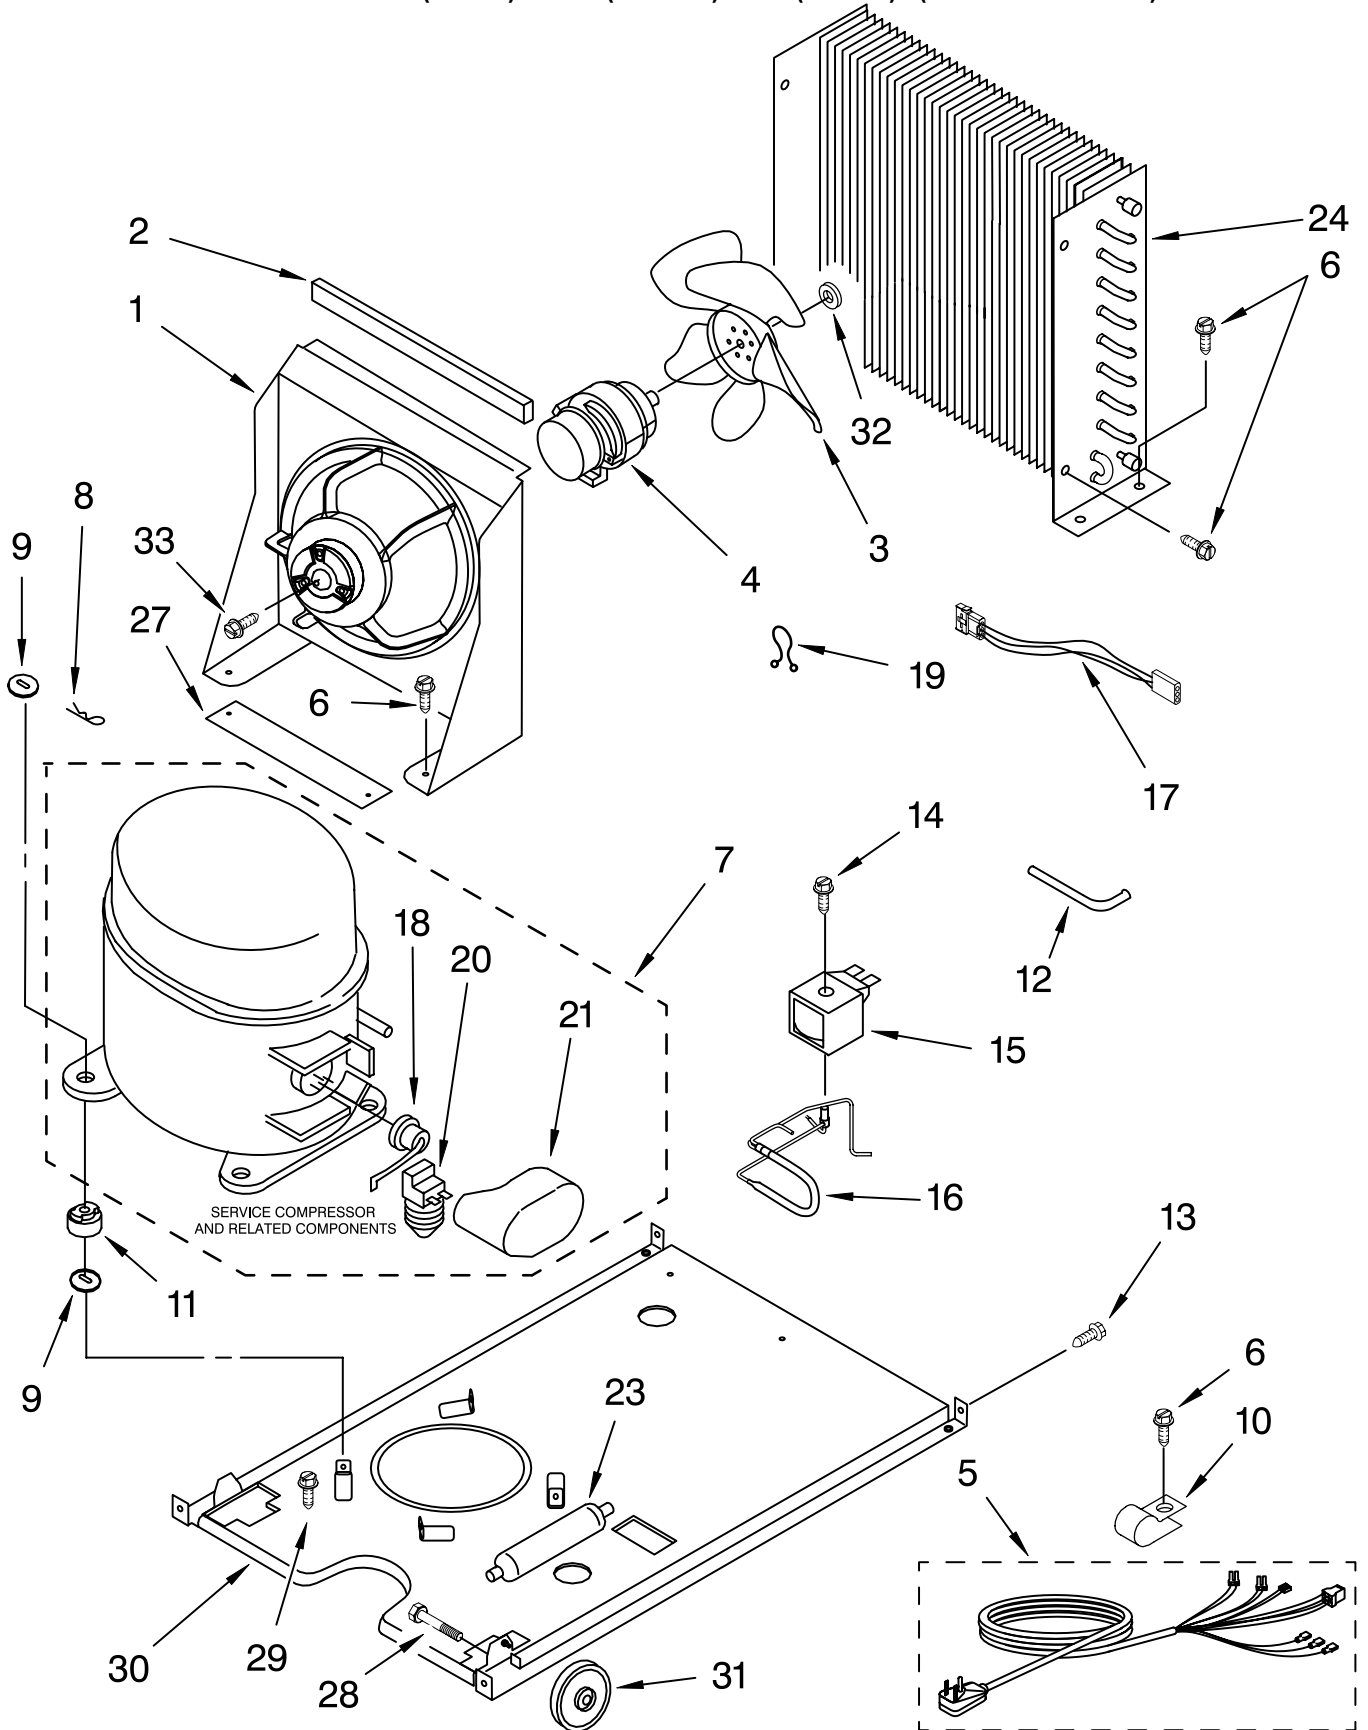

UNIT PARTS

For Models: KUIS185JWH3, KUIS185JBT3, KUIS185JBL3, KUIS185JBS3
(WHITE) (BISCUIT) (BLACK) (STAINLESS STEEL)

FOR ORDERING INFORMATION REFER TO PARTS PRICE LIST

UNIT PARTS

For Models: KUIS185JWH3, KUIS185JBT3, KUIS185JBL3, KUIS185JBS3
(WHITE) (BISCUIT) (BLACK) (STAINLESS STEEL)

Illus. No.	Part No.	DESCRIPTION
1	2185532	Bracket, Fan Mtg.
2	2185675	Pad, Foam
3	2190685	Blade, Fan
4	2188537	Motor, Fan
5		Wiring Harness, Complete Unit (See #11 On Control Panel Parts Page)
6	304392	Screw 8-18 X 1/2
7	2208370	Compressor
8	A201435	Clip, Mounting
9	A201441	Shim (4)
10	2185960	Clamp (Power Cord)
11	2217318	Grommet (4)
12	2208415	Tube, Process
13	489423	Screw
14	489472	Screw
15	759112	Coil, Solenoid
16	2208413	Valve, Body
17	2187267	Wiring Harness, Condenser Fan
18	2217223	Overload
19	2217322	Twist Loc
20	2217224	Relay, Start
21	2208371	Cover, Terminal
23	2209223	Drier
24	2185529	Condenser
27	2185858	Pad, Foam (2)
28	3370389	Screw 10-32X15/16
29	488500	Screw, Ground 8-32 X 3/8
30	2217205	Base, Unit
31	302819	Wheel
32	486692	Nut, Speed
33	489494	Screw 8-32 X 3/4

REFRIGERANT CHARGE

6.5 OZ. (R134A)

FOR ORDERING INFORMATION REFER TO PARTS PRICE LIST