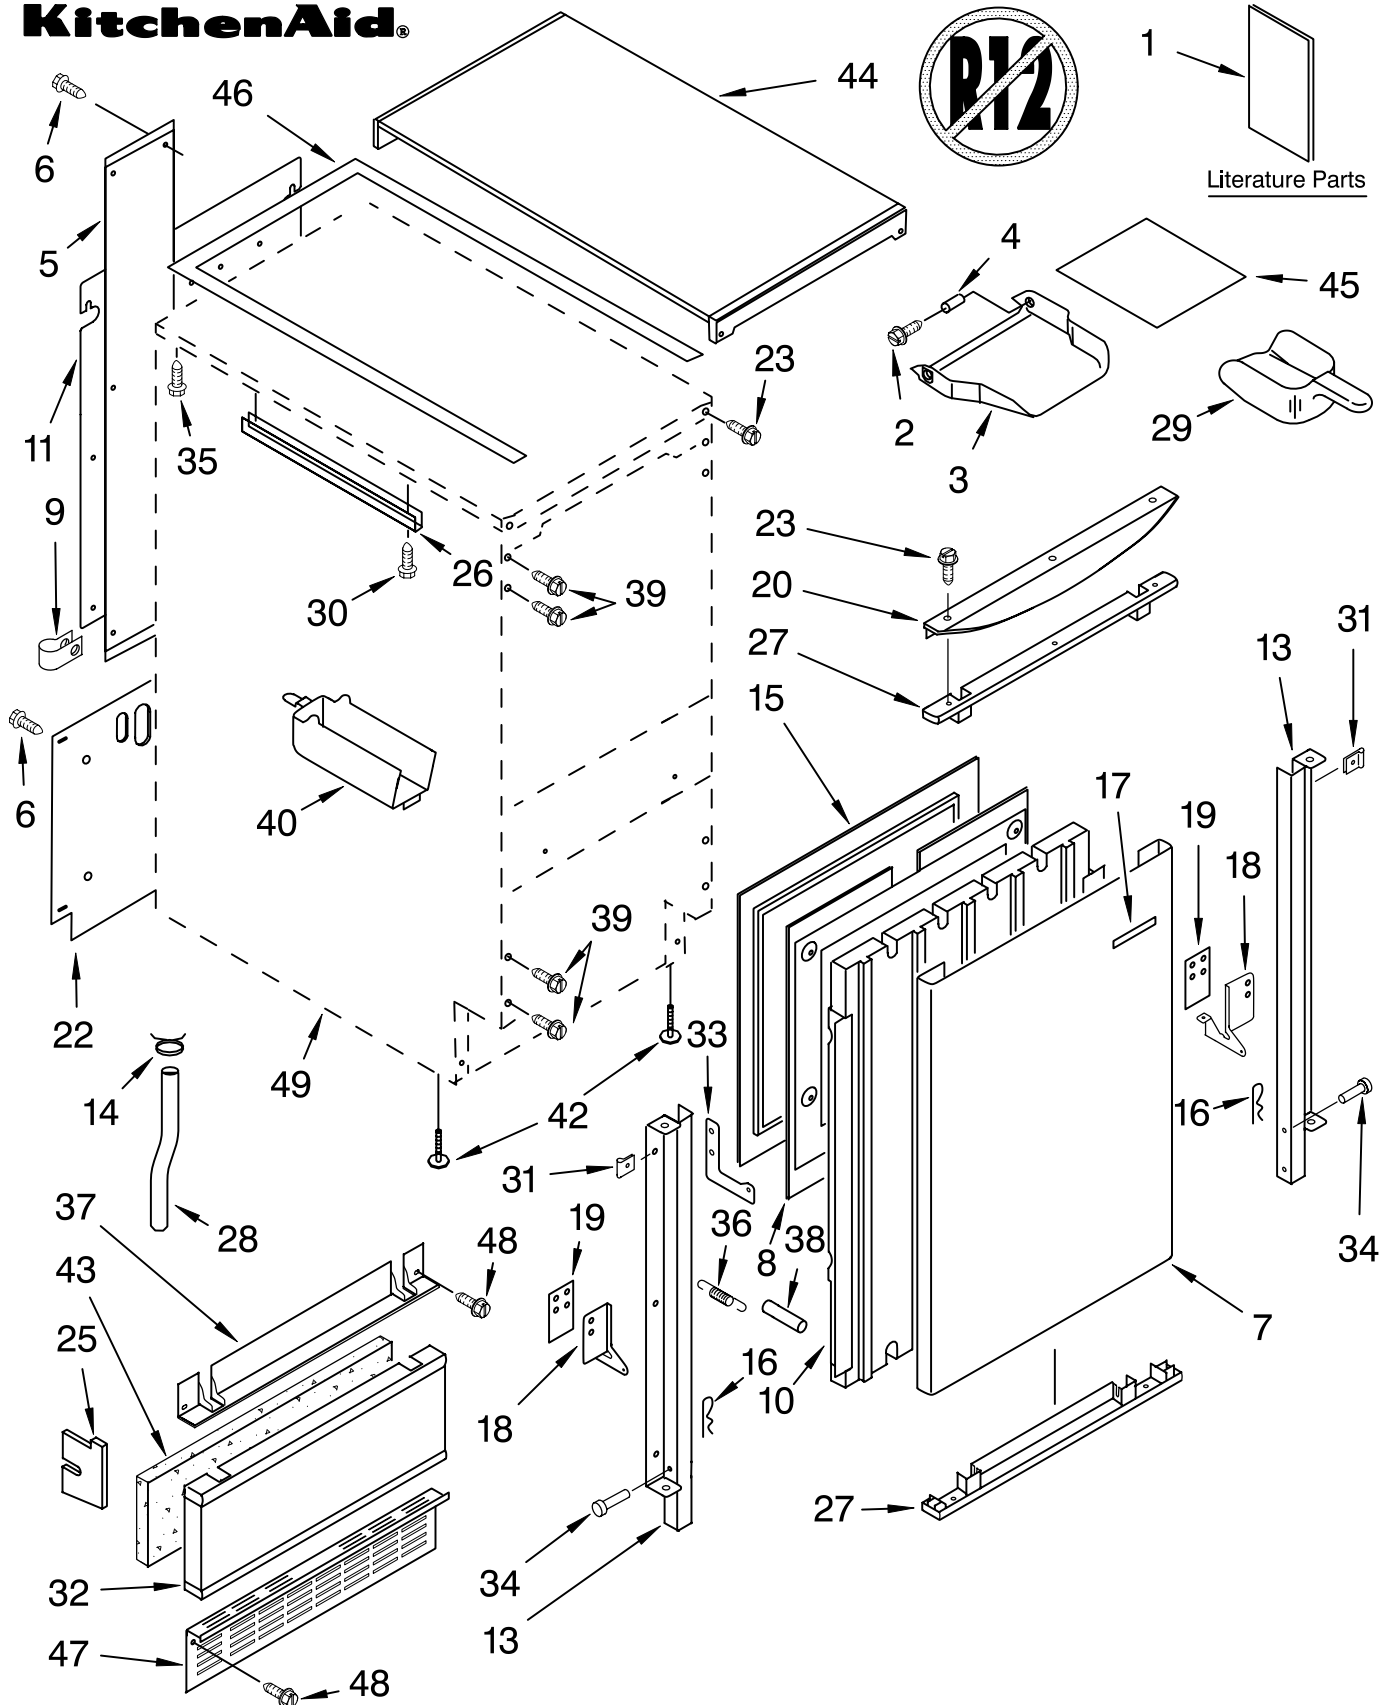

FOR ORDERING INFORMATION REFER TO PARTS PRICE LIST

CABINET LINER AND DOOR PARTS

For Models: KUIS185JWH3, KUIS185JBT3, KUIS185JBL3, KUIS185JBS3

(WHITE)

(BISCUIT)

(BLACK)

(STAINLESS STEEL)

Illus. No.	Part No.	DESCRIPTION	Illus. No.	Part No.	DESCRIPTION	Illus. No.	Part No.	DESCRIPTION
1	LIT2217251	Literature Parts Use & Care Guide	23	8281188	Screw, Handle (White)	47	2217206W	Grill, Front (White)
	LIT2217232	Service & Wiring Sheet		8281187	(Biscuit)		2217206T	(Biscuit)
2	3400886	Screw 8-18 X 1 1/4		8281186	(Black)		2217206B	(Black)
3	2208354	Bin, Door	25	2217225	Pad, Foam	48	489474	Screw 8-18 X 1
4	2185678	Spacer	26	2185691	Channel, Wiring	49		Cabinet & Liner (NOT SERVICED)
5	2185575	Cover, Wiring	27		Endcap, Door			
6	489442	Screw		2208350W	(White)			
7		Panel, Exterior		2208350B	(Black)			
	2208352W	(White)		2208350T	(Biscuit)			
	2208352T	(Biscuit)	28	2208453	Tube, Drain			
	2208352B	(Black)	29	2208386	Scoop			
	2208352S	(Stainless Steel)	30	3400884	Screw 8-18 X 5/8			
8	2208353	Panel, Interior	31	2208421	Clip			
9	489385	Clamp, Tube	32		Panel, Lower			
10	2208377	Insulation		2208382W	(White)		8171307	Cleaner, Icemaker
11	2217227	Ballast-Back, I.M.		2208382B	(Black)		503695	Sealer, Cork (1/4 Pound)
13		Bracket, Door		2208382T	(Biscuit)		797403	Cement, Insulation (1 Oz.)
	2208376	(Left Side)		2208382S	(Stainless Steel)		505587	Sealer, Mastic (1 Qt.)
	2208375	(Right Side)	33	2208487	Bracket, Spring		212643	Sealer, Gum (22 Pcs. 3/16" x 7")
14	2208483	Clamp	34	2208417	Pin, Hinge		479976	Kit, Insulation (5 Pcs. 3" x 24" x 48")
15	2217295	Gasket, Door	35	489048	Screw, Ground 8-32 X 1/2		978025	Valve, Access (1/4")
16	2208535	Clip	36	2208480	Spring, Hinge		978026	Valve, Access (5/16")
17		Nameplate	37		Endcap, Panel		978027	Valve, Access (3/8")
	2212760	(White)		2208383W	(White)		978028	Valve, Access (1/2")
	2212761	(Biscuit)		2208383B	(Black)		978029	Valve, Access (5/8")
	2212762	(Black)		2208383T	(Biscuit)		978030	Valve, Access (3/4")
18		Hinge	38	2208529	Dampener, Spring			
	2208425	(Left Side)	39	489423	Screw 10-32X11/16			
	2208426	(Right Side)	40	2208449	Holder, Scoop			
19	2208401	Shim, Hinge	42	3376439	Leg, Leveler			
20		Handle, Door	43	2208384	Insulation			
	2208440W	(White)	44		Top			
	2208440T	(Biscuit)		2929701W	White			
	2208440B	(Black)		2929701T	Biscuit			
22	2208399	Assembly, Unit Cover		2929701B	Black			
			45	2185690	Shield, Electrical			
			46	2217296	Gasket, Top Panel			