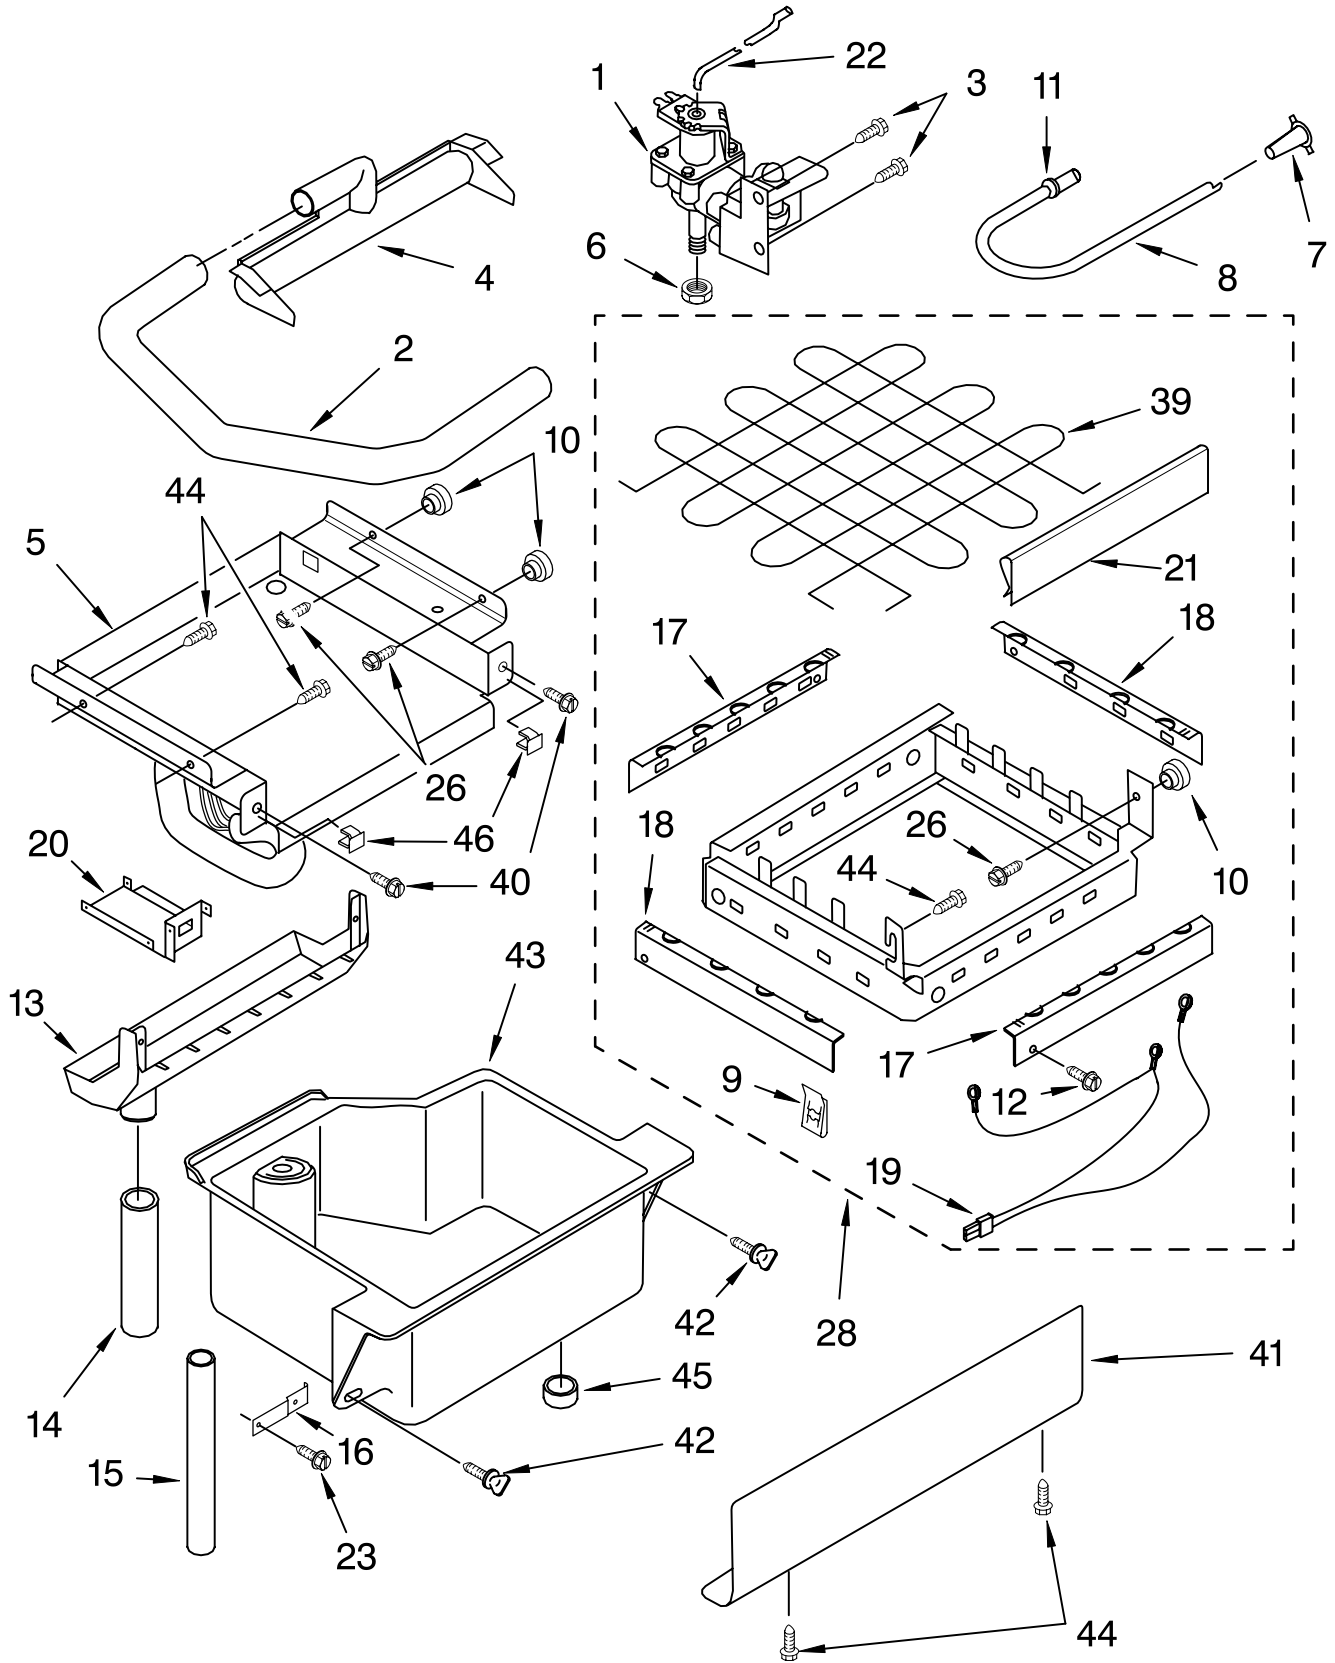

EVAPORATOR, ICE CUTTER GRID AND WATER PARTS

For Models: KUIS185JWH3, KUIS185JBT3, KUIS185JBL3, KUIS185JBS3
(WHITE) (BISCUIT) (BLACK) (STAINLESS STEEL)

FOR ORDERING INFORMATION REFER TO PARTS PRICE LIST

EVAPORATOR, ICE CUTTER GRID AND WATER PARTS

For Models: KUIS185JWH3, KUIS185JBT3, KUIS185JBL3, KUIS185JBS3

(WHITE) (BISCUIT) (BLACK) (STAINLESS STEEL)

Illus. No.	Part No.	DESCRIPTION
1	2185758	Valve, Complete Water
2	2217286	Tube, Plastic
3	488687	Screw 8-15 X 5/8
4	2185523	Dispenser, Water
5	2217269	Evaporator
6	627018	Nut, Compression
7	841707	Insert, Tube
8	2172593	Tube, Water Fill
9	488660	Nut, Speed
10	836667	Spacer
11	2208539	Fastener, Pushnut
12	489443	Screw
13	2185625	Reservoir, Water Slide
14	2185626	Tube
15	2185673	Hose, Overflow
16	2208372	Support, Reservoir Bracket
17	2185615	Bracket, Front and Rear
18	2185611	Bracket, Side Left and Right
19	2185681	Harness, Grid
20	2208427	Support, Bracket Evaporator/Grid
21	2217310	Guide, Ice Grid
22	2208533	Tube
23	8281193	Screw
26	3400886	Screw 8-18 X 1 1/4
28	2185614	Grid Assembly (Complete)
39	2174754	Wire, Grid Cutter
40	8281192	Screw
41	2208365	Cover, Grid
42	8281228	Thumbscrew
43	2185624	Reservoir, Water
44	3400884	Screw 8-18 X 5/8
45	2185696	Cap, Drain
46	3400909	Nut, Push-In

FOR ORDERING INFORMATION REFER TO PARTS PRICE LIST