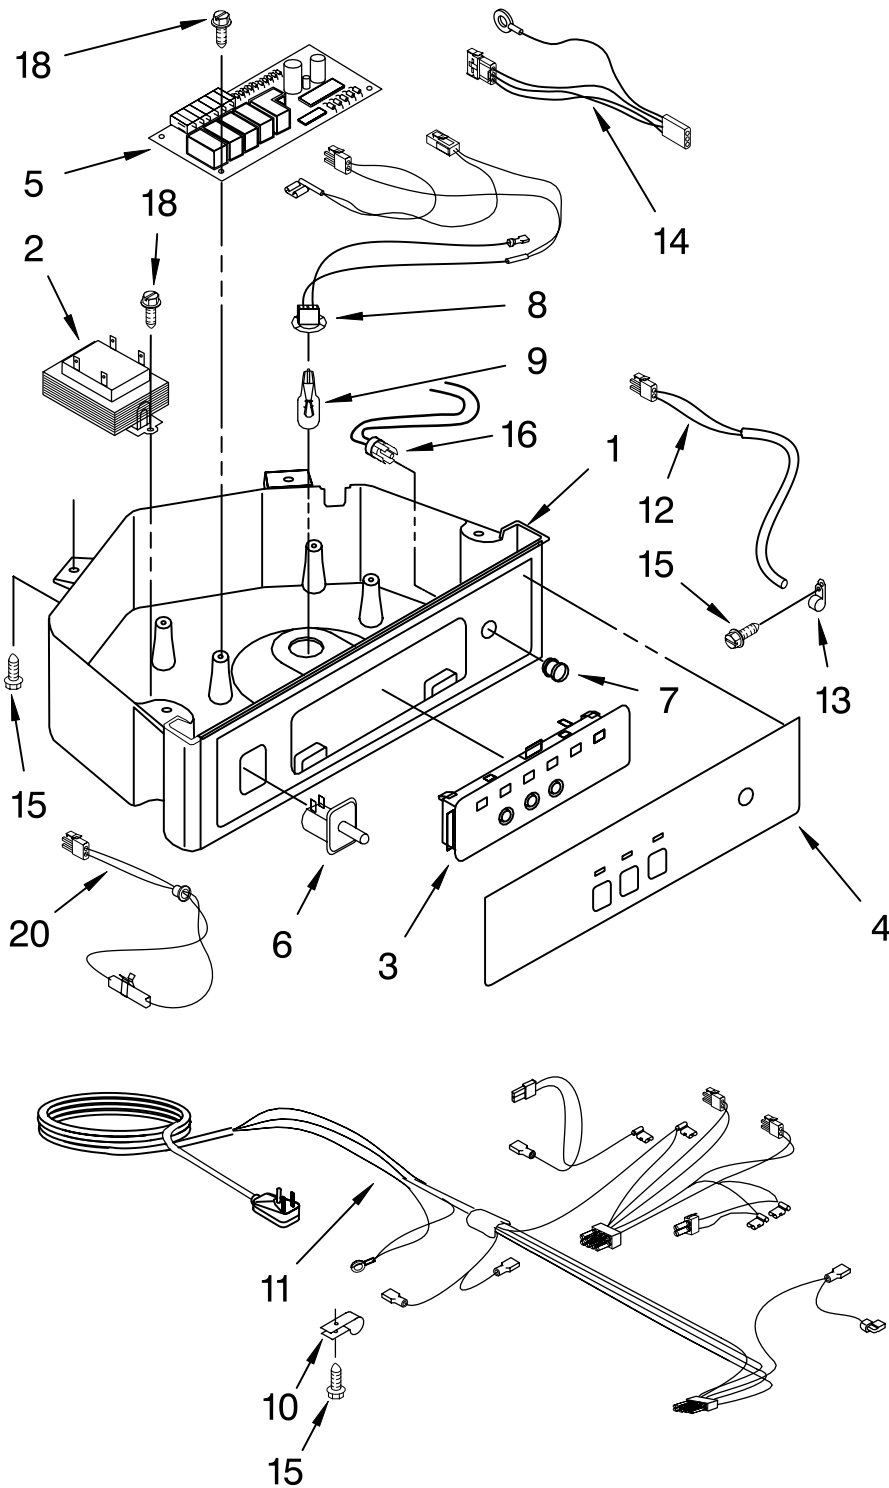

CONTROL PANEL PARTS

For Models: KUIS185JWH3, KUIS185JBT3, KUIS185JBL3, KUIS185JBS3
(WHITE) (BISCUIT) (BLACK) (STAINLESS STEEL)

Illus. No.	Part No.	DESCRIPTION
1	2185738	Box, Control
2	2185657	Transformer
3	2185592	Assembly, Switch (ALSO ORDER #4)
4	2208317W	Overlay
5	6100499	P.C. Board
6	2149705	Switch, Plunger
7	2185694	Lens, LED
8	2185692	Wiring Harness Grid/ Light
9	745362	Bulb
10	2185788	Clamp
11	2187286	Wiring Harness, Complete Unit (Includes Power Cord)
12	2217288	Thermostat, Bin
13	2185825	Clamp
14	2185703	Wiring Harness, Main to Pump,
15	3400884	Screw 8-18 X 5/8
16	2187256	LED Assembly
18	3400850	Screw 8-16 X 3/8
20	2217289	Thermister, Ice Control

FOR ORDERING INFORMATION REFER TO PARTS PRICE LIST