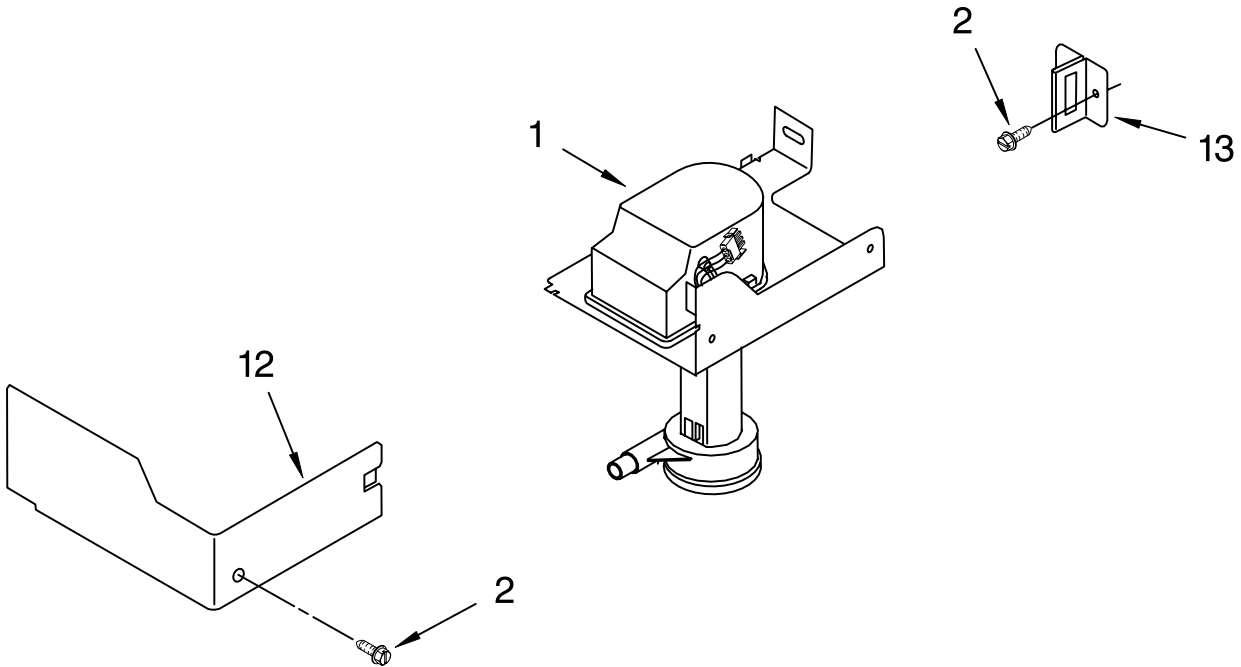

FOR ORDERING INFORMATION REFER TO PARTS PRICE LIST

EVAPORATOR, ICE CUTTER GRID AND WATER PARTS

For Models: KUIS185JWH3, KUIS185JBT3, KUIS185JBL3, KUIS185JBS3

(WHITE) (BISCUIT) (BLACK) (STAINLESS STEEL)

Illus. No.	Part No.	DESCRIPTION
1	2185758	Valve, Complete Water
2	2217286	Tube, Plastic
3	488687	Screw 8-15 X 5/8
4	2185523	Dispenser, Water
5	2217269	Evaporator
6	627018	Nut, Compression
7	841707	Insert, Tube
8	2172593	Tube, Water Fill
9	488660	Nut, Speed
10	836667	Spacer
11	2208539	Fastener, Pushnut
12	489443	Screw
13	2185625	Reservoir, Water Slide
14	2185626	Tube
15	2185673	Hose, Overflow
16	2208372	Support, Reservoir Bracket
17	2185615	Bracket, Front and Rear
18	2185611	Bracket, Side Left and Right
19	2185681	Harness, Grid
20	2208427	Support, Bracket Evaporator/Grid
21	2217310	Guide, Ice Grid
22	2208533	Tube
23	8281193	Screw
26	3400886	Screw 8-18 X 1 1/4
28	2185614	Grid Assembly (Complete)
39	2174754	Wire, Grid Cutter
40	8281192	Screw
41	2208365	Cover, Grid
42	8281228	Thumbscrew
43	2185624	Reservoir, Water
44	3400884	Screw 8-18 X 5/8
45	2185696	Cap, Drain
46	3400909	Nut, Push-In

FOR ORDERING INFORMATION REFER TO PARTS PRICE LIST

PUMP PARTS

For Models: KUIS185JWH3, KUIS185JBT3, KUIS185JBL3, KUIS185JBS3
(WHITE) (BISCUIT) (BLACK) (STAINLESS STEEL)

Illus. No.	Part No.	DESCRIPTION
1	2217220	Pump, Water (Complete)
2	3400884	Screw 8-18 X 5/8
12	2185677	Cover, Pump
13	2185585	Bracket, Connector Assembly