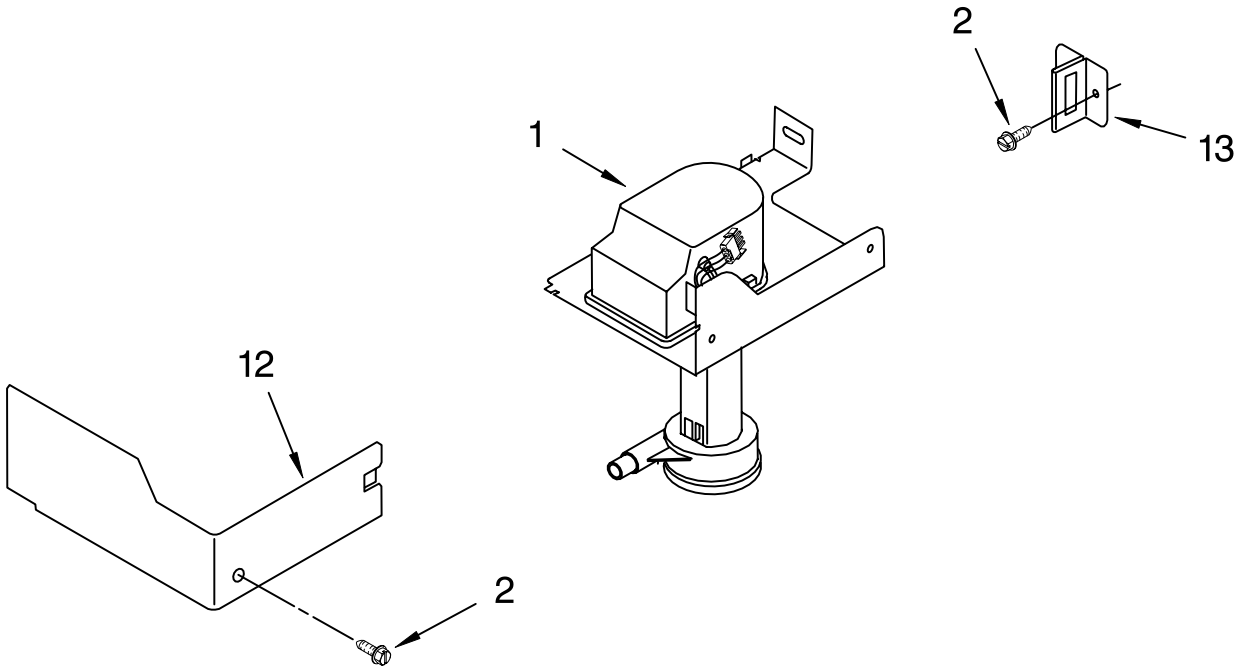

PUMP PARTS

For Models: KUIS185JWH1, KUIS185JBT1, KUIS185JBL1, KUIS185JBS1
(WHITE) (BISCUIT) (BLACK) (STAINLESS STEEL)

Illus. No.	Part No.	DESCRIPTION
1	2217220	Pump, Water (Complete)
2	3400884	Screw 8-18 X 5/8
12	2185677	Cover, Pump
13	2185585	Bracket, Connector Assembly

FOR ORDERING INFORMATION REFER TO PARTS PRICE LIST