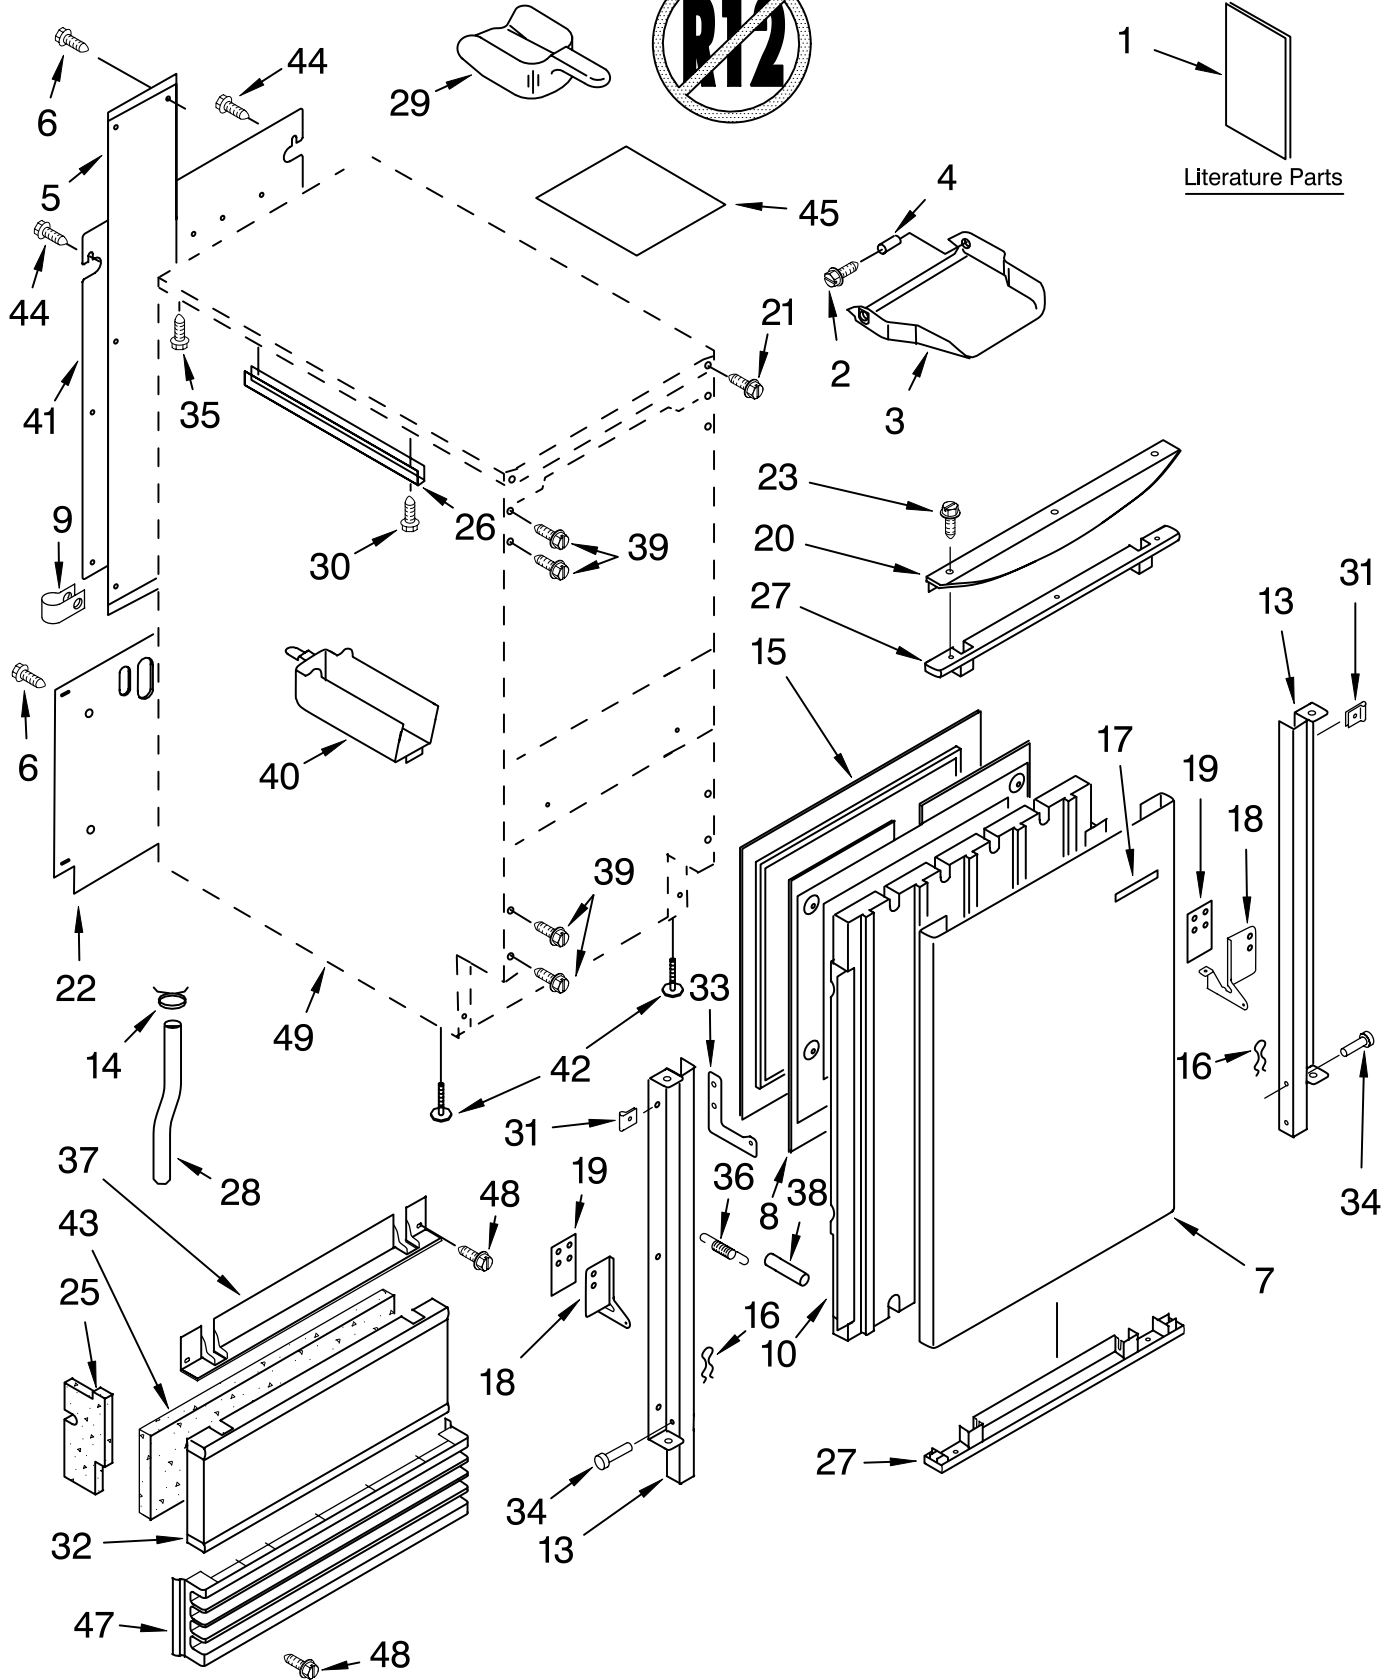

CABINET LINER AND DOOR PARTS

For Models: KUIS185JWH1, KUIS185JBT1, KUIS185JBL1, KUIS185JBS1
(WHITE) (BISCUIT) (BLACK) (STAINLESS STEEL)

ICE CUBE
MAKER

KitchenAid®

FOR ORDERING INFORMATION REFER TO PARTS PRICE LIST

CABINET LINER AND DOOR PARTS

For Models: KUIS185JWH1, KUIS185JBT1, KUIS185JBL1, KUIS185JBS1
(WHITE) (BISCUIT) (BLACK) (STAINLESS STEEL)

Illus. No.	Part No.	DESCRIPTION	Illus. No.	Part No.	DESCRIPTION	Illus. No.	Part No.	DESCRIPTION
1	LIT2217251 LIT2208598	Literature Parts Use & Care Guide Service & Wiring Sheet	23	8281188 8281187 8281186	Screw, Handle (White) (Biscuit) (Black)	47	2217206W 2217206T 2217206B	Grill, Front (White) (Biscuit) (Black)
2	3400886	Screw 8-18 X 1 1/4	25	2217225	Pad, Foam	48	489474	Screw 8-18 X 1
3	2208354	Bin, Door	26	2185691	Channel, Wiring	49		Cabinet & Liner (NOT SERVICED)
4	2185678	Spacer	27	2208350W 2208350B 2208350T	Endcap, Door (White) (Black) (Biscuit)	Parts Not Illustrated and Optional Parts (Not Included)		
5	2185575	Cover, Wiring	28	2208453	Tube, Drain		8171307	Cleaner, Icemaker
6	489442	Screw	29	2208386	Scoop		503695	Sealer, Cork (1/4 Pound)
7	2208352W 2208352T 2208352B 2208352S	Panel, Exterior (White) (Biscuit) (Black) (Stainless Steel)	30	3400884	Screw 8-18 X 5/8		797403	Cement, Insulation (1 Oz.)
8	2208353	Panel, Interior	31	2217222	Clip		505587	Sealer, Mastic (1 Qt.)
10	2208377	Insulation	32	2208382W 2208382B 2208382T 2208382S	Panel, Lower (White) (Black) (Biscuit) (Stainless Steel)		212643	Sealer, Gum (22 Pcs. 3/16" x 7")
13	2208376 2208375	Bracket, Door (Left Side) (Right Side)	33	2208487	Bracket, Spring		479976	Kit, Insulation (5 Pcs. 3" x 24" x 48")
14	2208483	Clamp	34	2208417	Pin, Hinge		978025	Valve, Access (1/4")
15	2208361	Gasket, Door	35	489048	Screw, Ground 8-32 X 1/2		978026	Valve, Access (5/16")
16	2208535	Clip	36	2208480	Spring, Hinge		978027	Valve, Access (3/8")
17	2212760 2212761 2212762	Nameplate (White) (Biscuit) (Black)	37	2208383W 2208383B 2208383T	Endcap, Panel (White) (Black) (Biscuit)		978028	Valve, Access (1/2")
18	2208425 2208426	Hinge (Left Side) (Right Side)	38	2208529	Spring, Dampener		978029	Valve, Access (5/8")
19	2208401	Shim, Hinge	39	489423	Screw 10-32X11/16		978030	Valve, Access (3/4")
20	2208440W 2208440T 2208440B	Handle, Door (White) (Biscuit) (Black)	40	2208449	Holder, Scoop			
21	3400887	Screw 8-18 X 1/2	41	2217227	Ballast-Back, IM			
22	2208399	Assembly, Unit Cover	42	3376439	Leg, Leveler			
			43	2208384	Insulation			
			44	3400881	Screw			
			45	2185690	Shield, Electrical			

FOR ORDERING INFORMATION REFER TO PARTS PRICE LIST