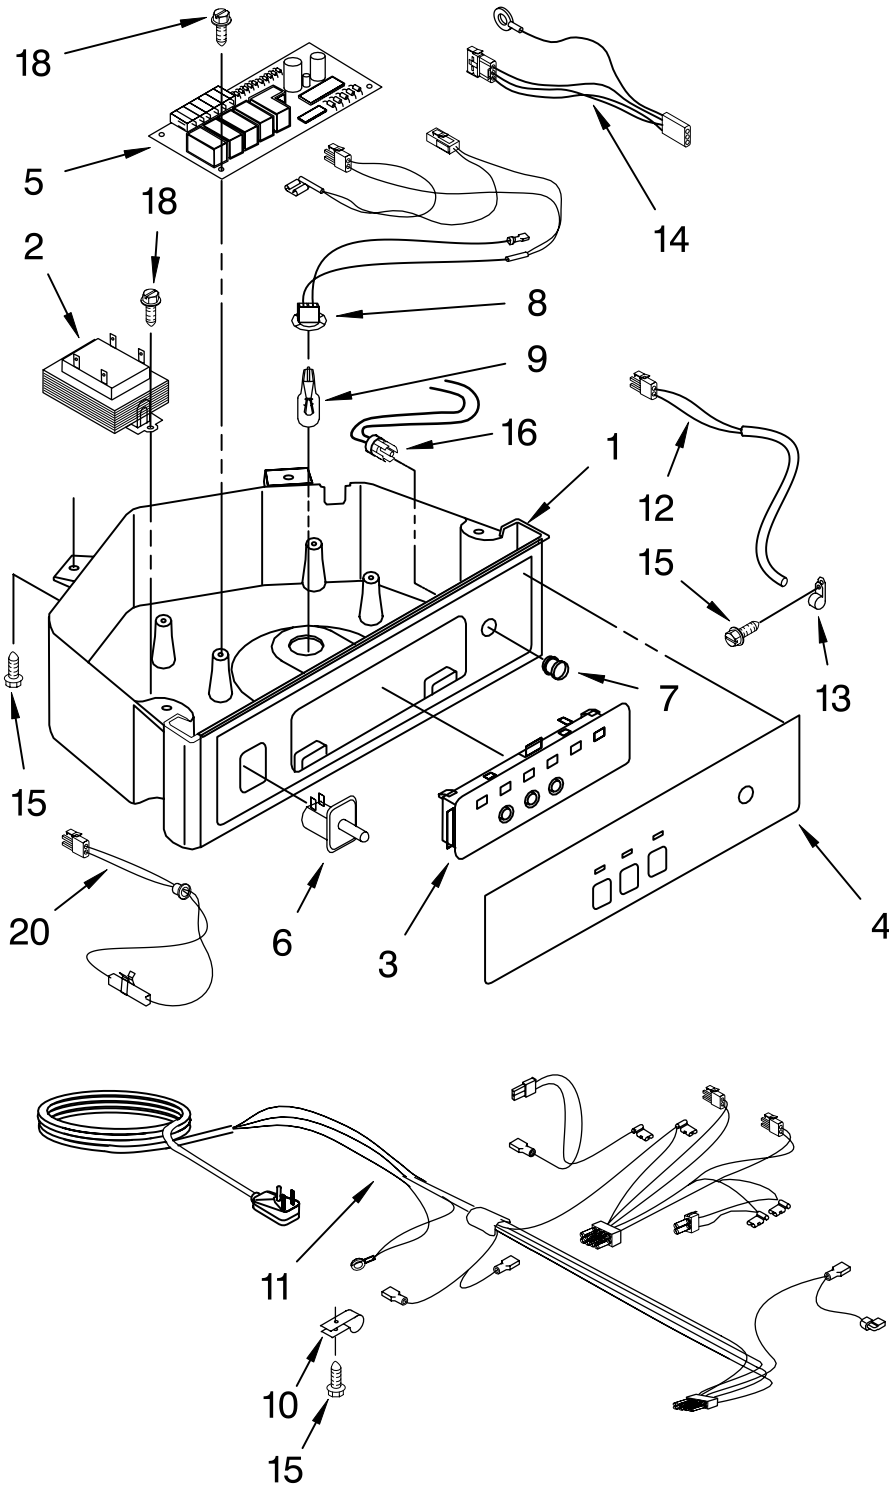

# EVAPORATOR, ICE CUTTER GRID AND WATER PARTS

For Models: KUIS185JWH1, KUIS185JBT1, KUIS185JBL1, KUIS185JBS1  
 (WHITE) (BISCUIT) (BLACK) (STAINLESS STEEL)

Illus. No.	Part No.	DESCRIPTION
1	2185758	Valve, Complete Water
2	2185669	Tube, Plastic
3	488687	Screw 8-15 X 5/8
4	2185523	Dispenser, Water
5	2208464	Evaporator
6	627018	Nut, Compression
7	841707	Insert, Tube
8	2172593	Tube, Water Fill
9	488660	Nut, Speed
10	836667	Spacer
11	2208539	Fastener, Pushnut
12	489443	Screw
13	2185625	Reservoir, Water Slide
14	2185626	Tube
15	2185673	Hose, Overflow
16	2208372	Support, Reservoir Bracket
17	2185615	Bracket, Front and Rear
18	2185611	Bracket, Side Left and Right
19	2185681	Harness, Grid
20	2208427	Support, Bracket Evaporator/Grid
21	2208566	Guide, Ice Grid
22	2208533	Tube
26	3400886	Screw 8-18 X 1 1/4
28	2185614	Grid Assembly (Complete)
39	2174754	Wire, Grid Cutter
41	2208365	Cover, Grid
42	8281228	Thumbscrew
43	2185624	Reservoir, Water
44	3400884	Screw 8-18 X 5/8
45	2185696	Cap, Drain
46	3400909	Nut, Push-In

# PUMP PARTS

For Models: KUIS185JWH1, KUIS185JBT1, KUIS185JBL1, KUIS185JBS1  
 (WHITE) (BISCUIT) (BLACK) (STAINLESS STEEL)

Illus. No.	Part No.	DESCRIPTION
1	2217220	Pump, Water (Complete)
2	3400884	Screw 8-18 X 5/8
12	2185677	Cover, Pump
13	2185585	Bracket, Connector Assembly

# CONTROL PANEL PARTS

For Models: KUIS185JWH1, KUIS185JBT1, KUIS185JBL1, KUIS185JBS1  
(WHITE) (BISCUIT) (BLACK) (STAINLESS STEEL)

Illus. No.	Part No.	DESCRIPTION
1	2185738	Box, Control
2	2185657	Transformer
3	2185592	Assembly, Switch (ALSO ORDER #4)
4	2208317W	Overlay
5	6100499	P.C. Board
6	2149705	Switch, Plunger
7	2185694	Lens, LED
8	2185692	Wiring Harness Grid/ Light
9	745362	Bulb
10	2185788	Clamp
11	2187286	Wiring Harness, Complete Unit (Includes Power Cord)
12	2185679	Thermostat, Bin
13	2185825	Clamp
14	2185703	Wiring Harness, Main to Pump,
15	3400884	Screw 8-18 X 5/8
16	2187256	LED Assembly
18	3400850	Screw 8-16 X 3/8
20	2185680	Thermister, Ice Control