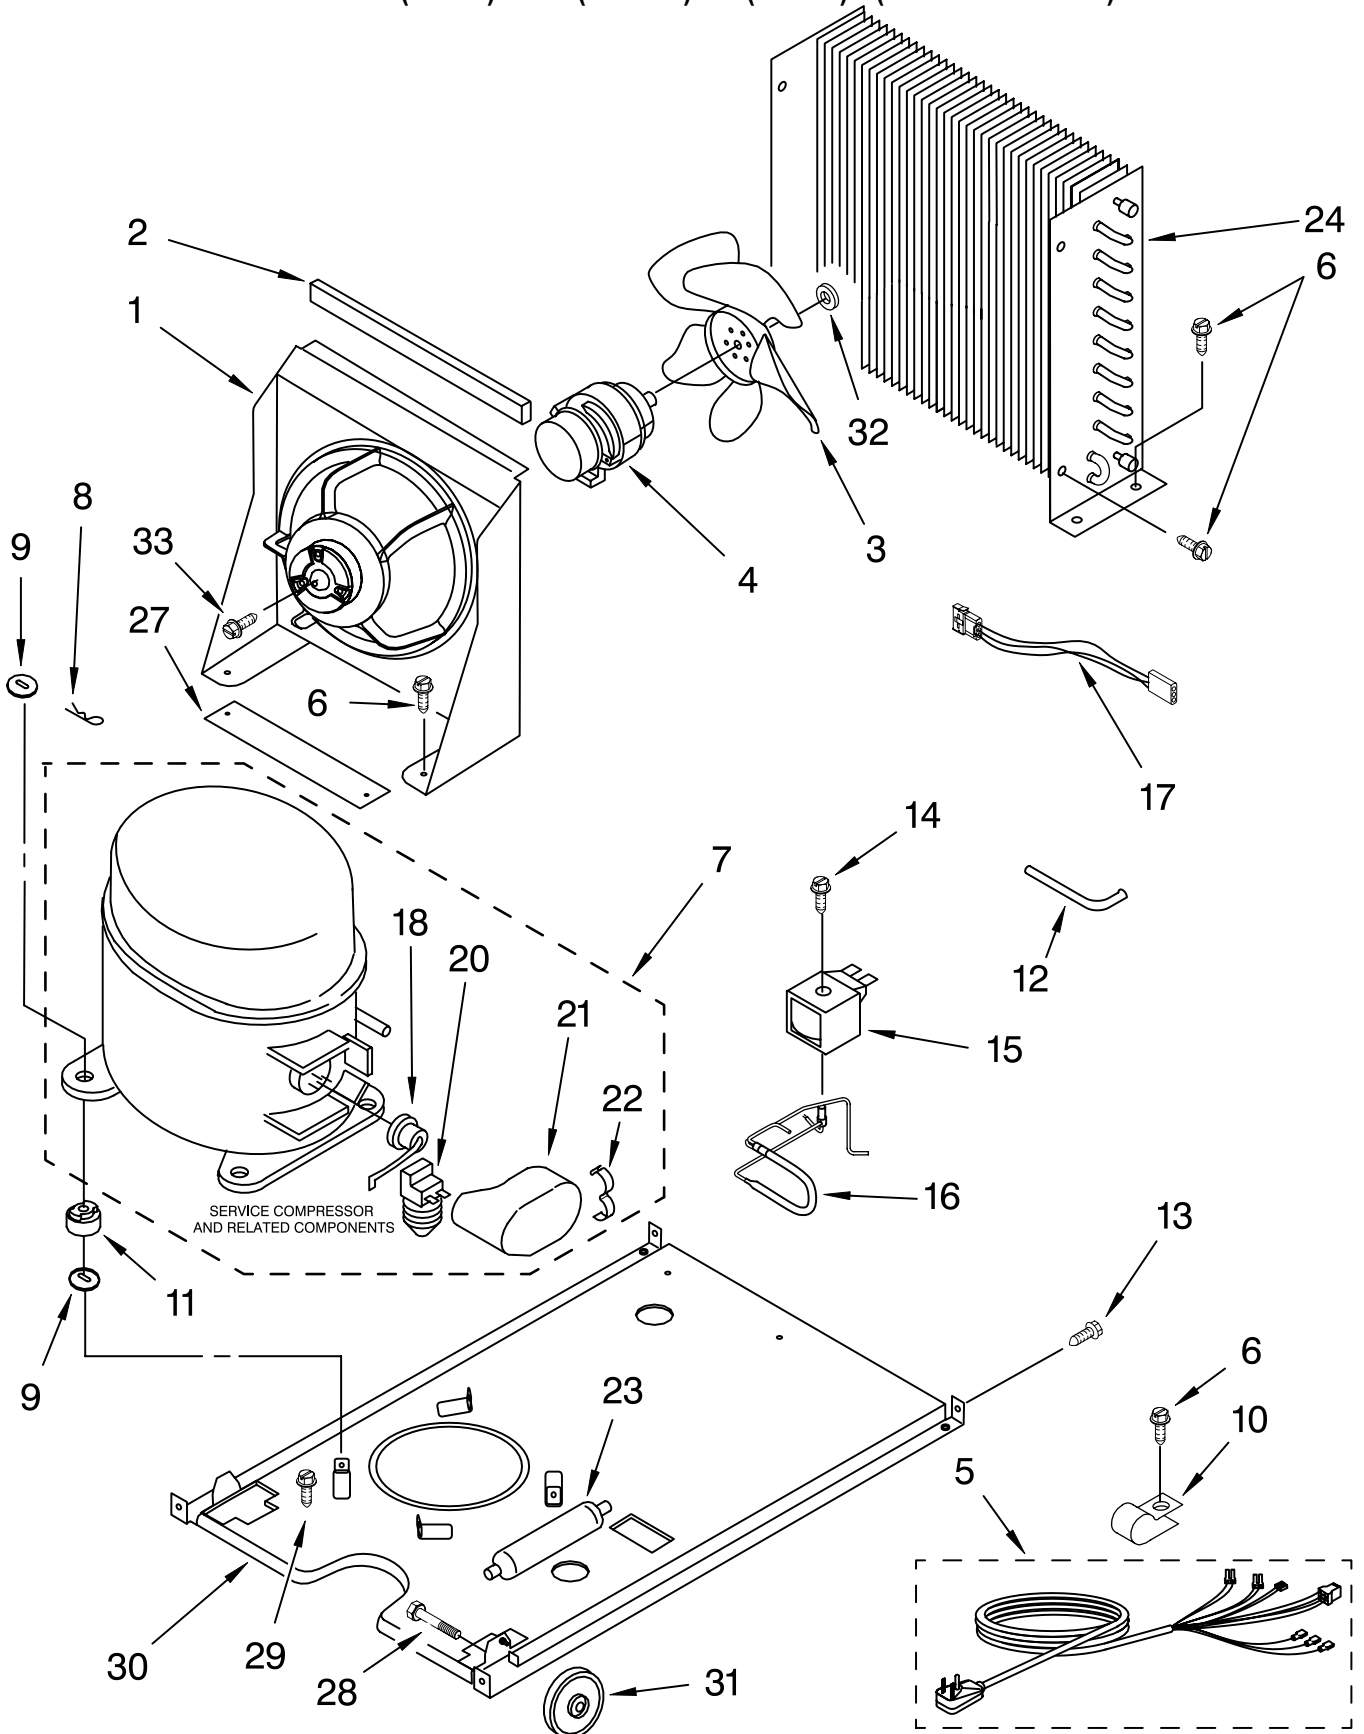

UNIT PARTS

For Models: KUIS185JWH1, KUIS185JBT1, KUIS185JBL1, KUIS185JBS1
(WHITE) (BISCUIT) (BLACK) (STAINLESS STEEL)

FOR ORDERING INFORMATION REFER TO PARTS PRICE LIST

UNIT PARTS

For Models: KUIS185JWH1, KUIS185JBT1, KUIS185JBL1, KUIS185JBS1
(WHITE) (BISCUIT) (BLACK) (STAINLESS STEEL)

<u>Illus.</u> <u>No.</u>	<u>Part</u> <u>No.</u>	<u>DESCRIPTION</u>
1	2185532	Bracket, Fan Mtg.
2	2185675	Pad, Foam
3	2190685	Blade, Fan
4	2188537	Motor, Fan
5		Wiring Harness, Complete Unit (See #11 On Control Panel Parts Page)
6	304392	Screw 8-18 X 1/2
7	2176659	Compressor
8	A201435	Clip, Mounting
9	A201441	Shim (8)
10	2185960	Clamp (Power Cord)
11	2185965	Grommet (4)
12	2185548	Tube, Process
13	489423	Screw
14	489472	Screw
15	759112	Coil, Solenoid
16	2208467	Valve, Body
17	2187267	Wiring Harness, Condenser Fan
18	2183404	Overload
20	2183410	Relay, Start
21	2162358	Cover, Terminal
22	2155774	Strap
23	2209223	Drier
24	2185529	Condenser
27	2185858	Pad, Foam (2)
28	3370389	Screw 10-32X15/16
29	488500	Screw, Ground 8-32 X 3/8
30	2217205	Base, Unit
31	302819	Wheel
32	486692	Nut, Speed
33	489494	Screw 8-32 X 3/4

REFRIGERANT CHARGE

6.5 OZ. (R134A)

FOR ORDERING INFORMATION REFER TO PARTS PRICE LIST