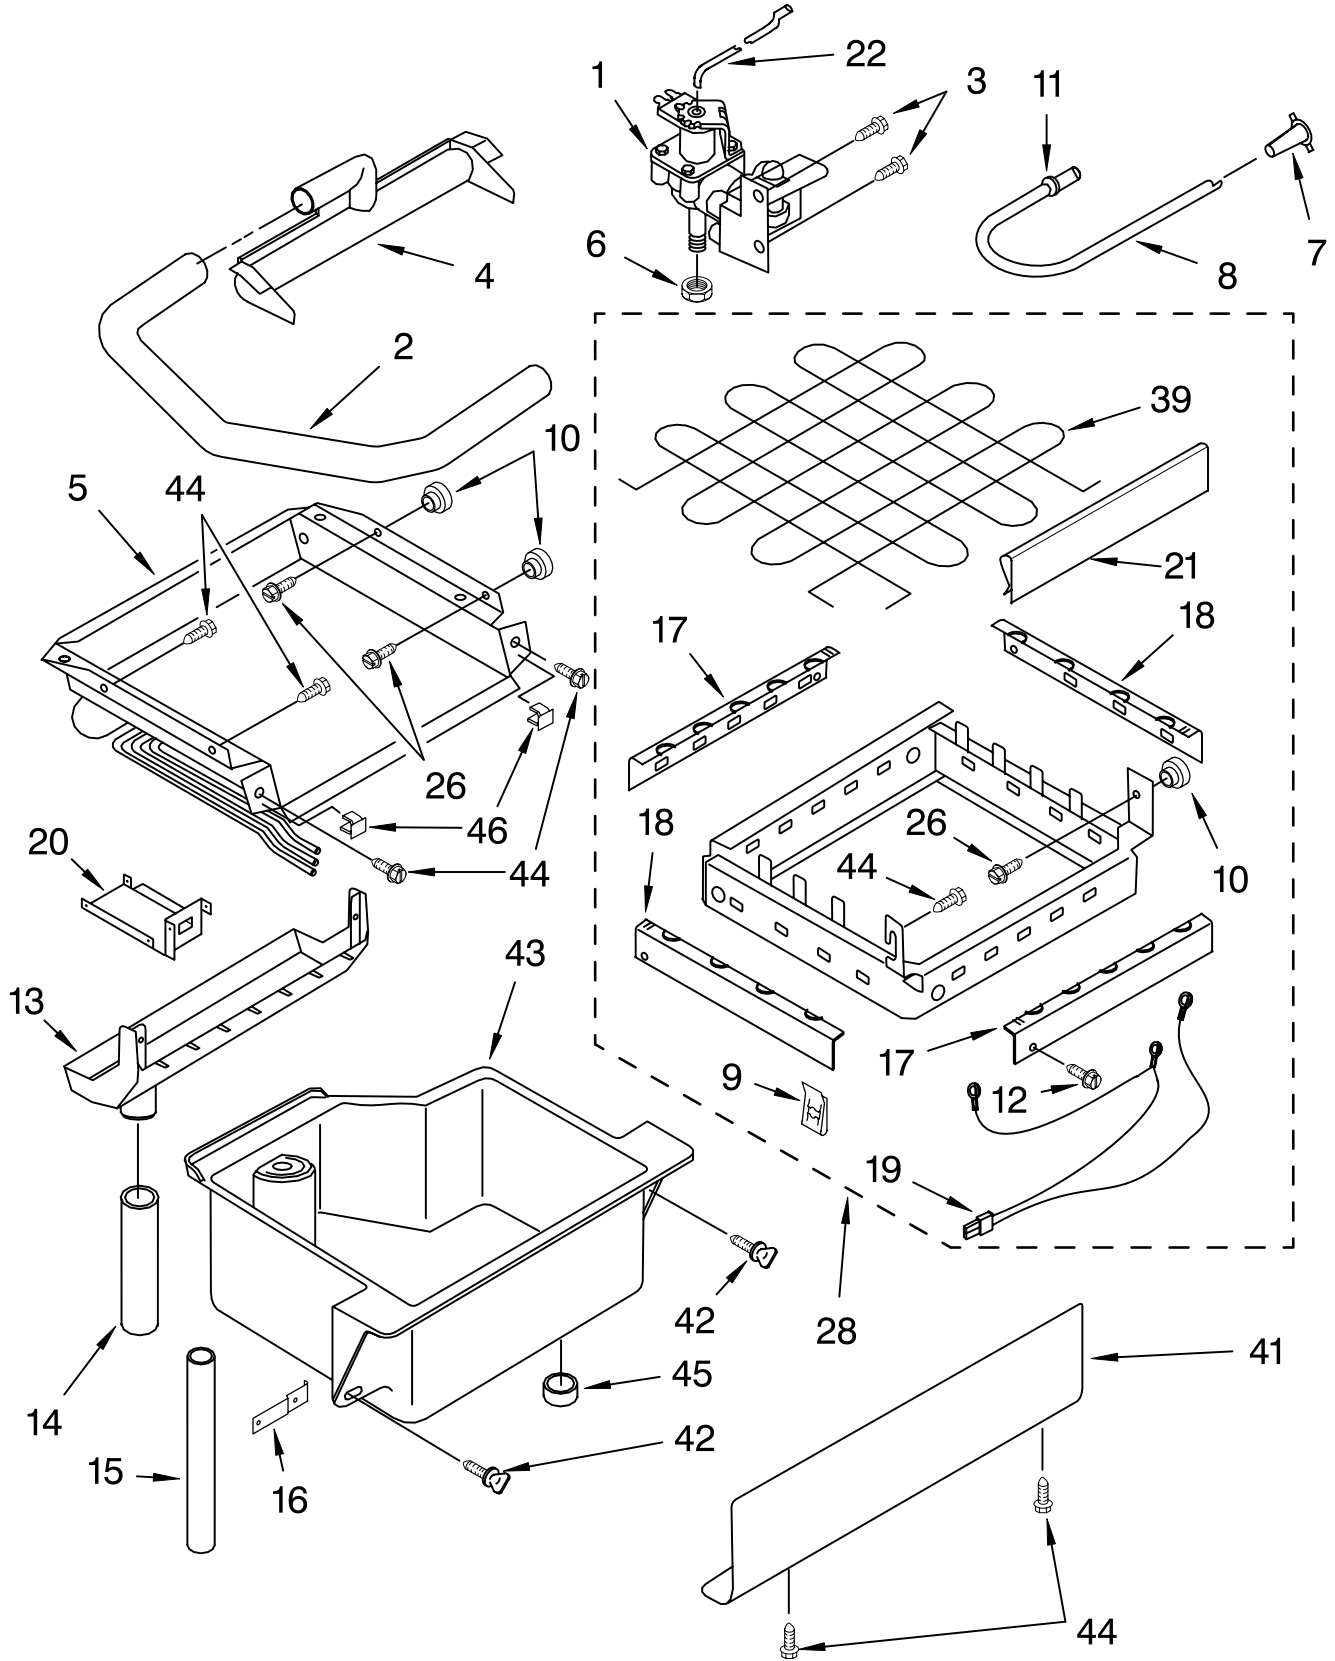

EVAPORATOR, ICE CUTTER GRID AND WATER PARTS

For Models: KUIS185JWH1, KUIS185JBT1, KUIS185JBL1, KUIS185JBS1
(WHITE) (BISCUIT) (BLACK) (STAINLESS STEEL)

FOR ORDERING INFORMATION REFER TO PARTS PRICE LIST

EVAPORATOR, ICE CUTTER GRID AND WATER PARTS

For Models: KUIS185JWH1, KUIS185JBT1, KUIS185JBL1, KUIS185JBS1
(WHITE) (BISCUIT) (BLACK) (STAINLESS STEEL)

Illus. No.	Part No.	DESCRIPTION
1	2185758	Valve, Complete Water
2	2185669	Tube, Plastic
3	488687	Screw 8-15 X 5/8
4	2185523	Dispenser, Water
5	2208464	Evaporator
6	627018	Nut, Compression
7	841707	Insert, Tube
8	2172593	Tube, Water Fill
9	488660	Nut, Speed
10	836667	Spacer
11	2208539	Fastener, Pushnut
12	489443	Screw
13	2185625	Reservoir, Water Slide
14	2185626	Tube
15	2185673	Hose, Overflow
16	2208372	Support, Reservoir Bracket
17	2185615	Bracket, Front and Rear
18	2185611	Bracket, Side Left and Right
19	2185681	Harness, Grid
20	2208427	Support, Bracket Evaporator/Grid
21	2208566	Guide, Ice Grid
22	2208533	Tube
26	3400886	Screw 8-18 X 1 1/4
28	2185614	Grid Assembly (Complete)
39	2174754	Wire, Grid Cutter
41	2208365	Cover, Grid
42	8281228	Thumbscrew
43	2185624	Reservoir, Water
44	3400884	Screw 8-18 X 5/8
45	2185696	Cap, Drain
46	3400909	Nut, Push-In

FOR ORDERING INFORMATION REFER TO PARTS PRICE LIST