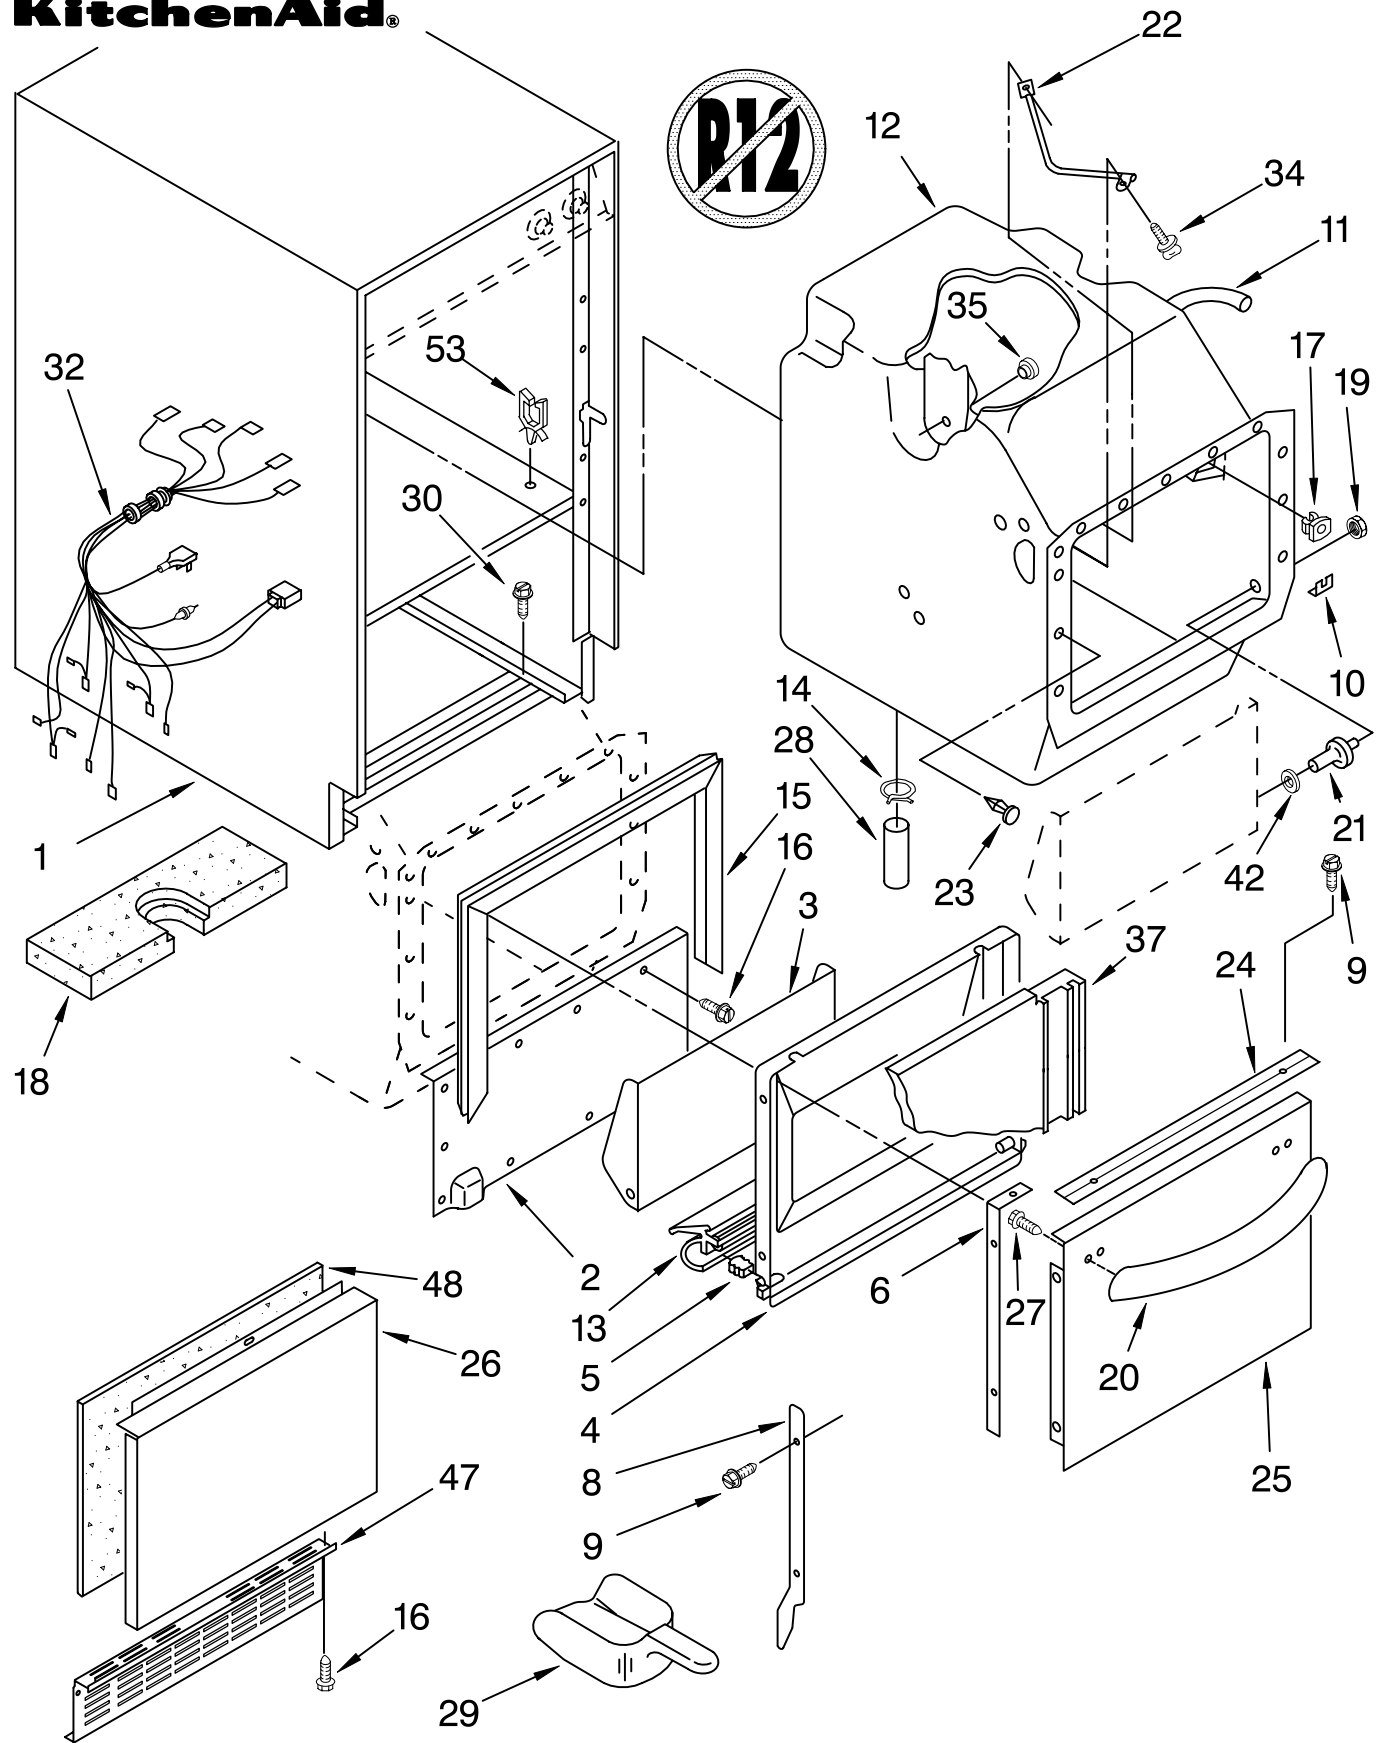

# CABINET LINER AND DOOR PARTS

For Model: KUIS185GSS0  
(STAINLESS STEEL)

ICE CUBE  
MAKER

**KitchenAid®**

FOR ORDERING INFORMATION REFER TO PARTS PRICE LIST

# CABINET LINER AND DOOR PARTS

For Model: KUIS185GSS0  
(STAINLESS STEEL)

Illus. No.	Part No.	DESCRIPTION
1	2175696	Shell
2	2175619	Front, Shell
3	756330	Door, Inner Bin
4	758222	Liner, Door
5	593192	Plug, Hinge
6	593104	Strip, Tapping (2)
8	593184	Rail, R.S.
	593185	Rail, L.S.
9	681459	Screw, 8-32 x 5/8 (6)
10	758492	Washer (2)
11	759213	Tube, Water Fill
12	2180752	Liner (Includes Nos. 10, 11, 17, 19, 21, and 35)
13	2172898	Gasket, Bottom
14	596023	Clamp (2)
15	758921	Gasket
16	487909	Screw #8 x 1/2
17	596807	Grommet
18	756891	Insulation, Bottom, Foam
19	681542	Nut
20	2181223	Handle, Door
21	758220	Stud (2)
22	593183	Well, Bin Thermostat
23	596812	Clip, Panel (12)

Illus. No.	Part No.	DESCRIPTION
24	2180971	Door Trim, Top
25	2181222	Panel, Door
26	2181226	Panel, Outer
27	1181135	Screw (4)
28	593577	Connector, Hose
29	585158	Scoop
30	680811	Screw, 10-32 x 3/8
32	2181157	Harness, Cabinet
34	680930	Thumbscrew, 10-1/2
35	596715	Well Nut (3)
37	758754	Insulation, Door
42	681613	Washer
47	758769	Grill, Front
48	2181176	Insulation
53	489482	Retainer, Wire