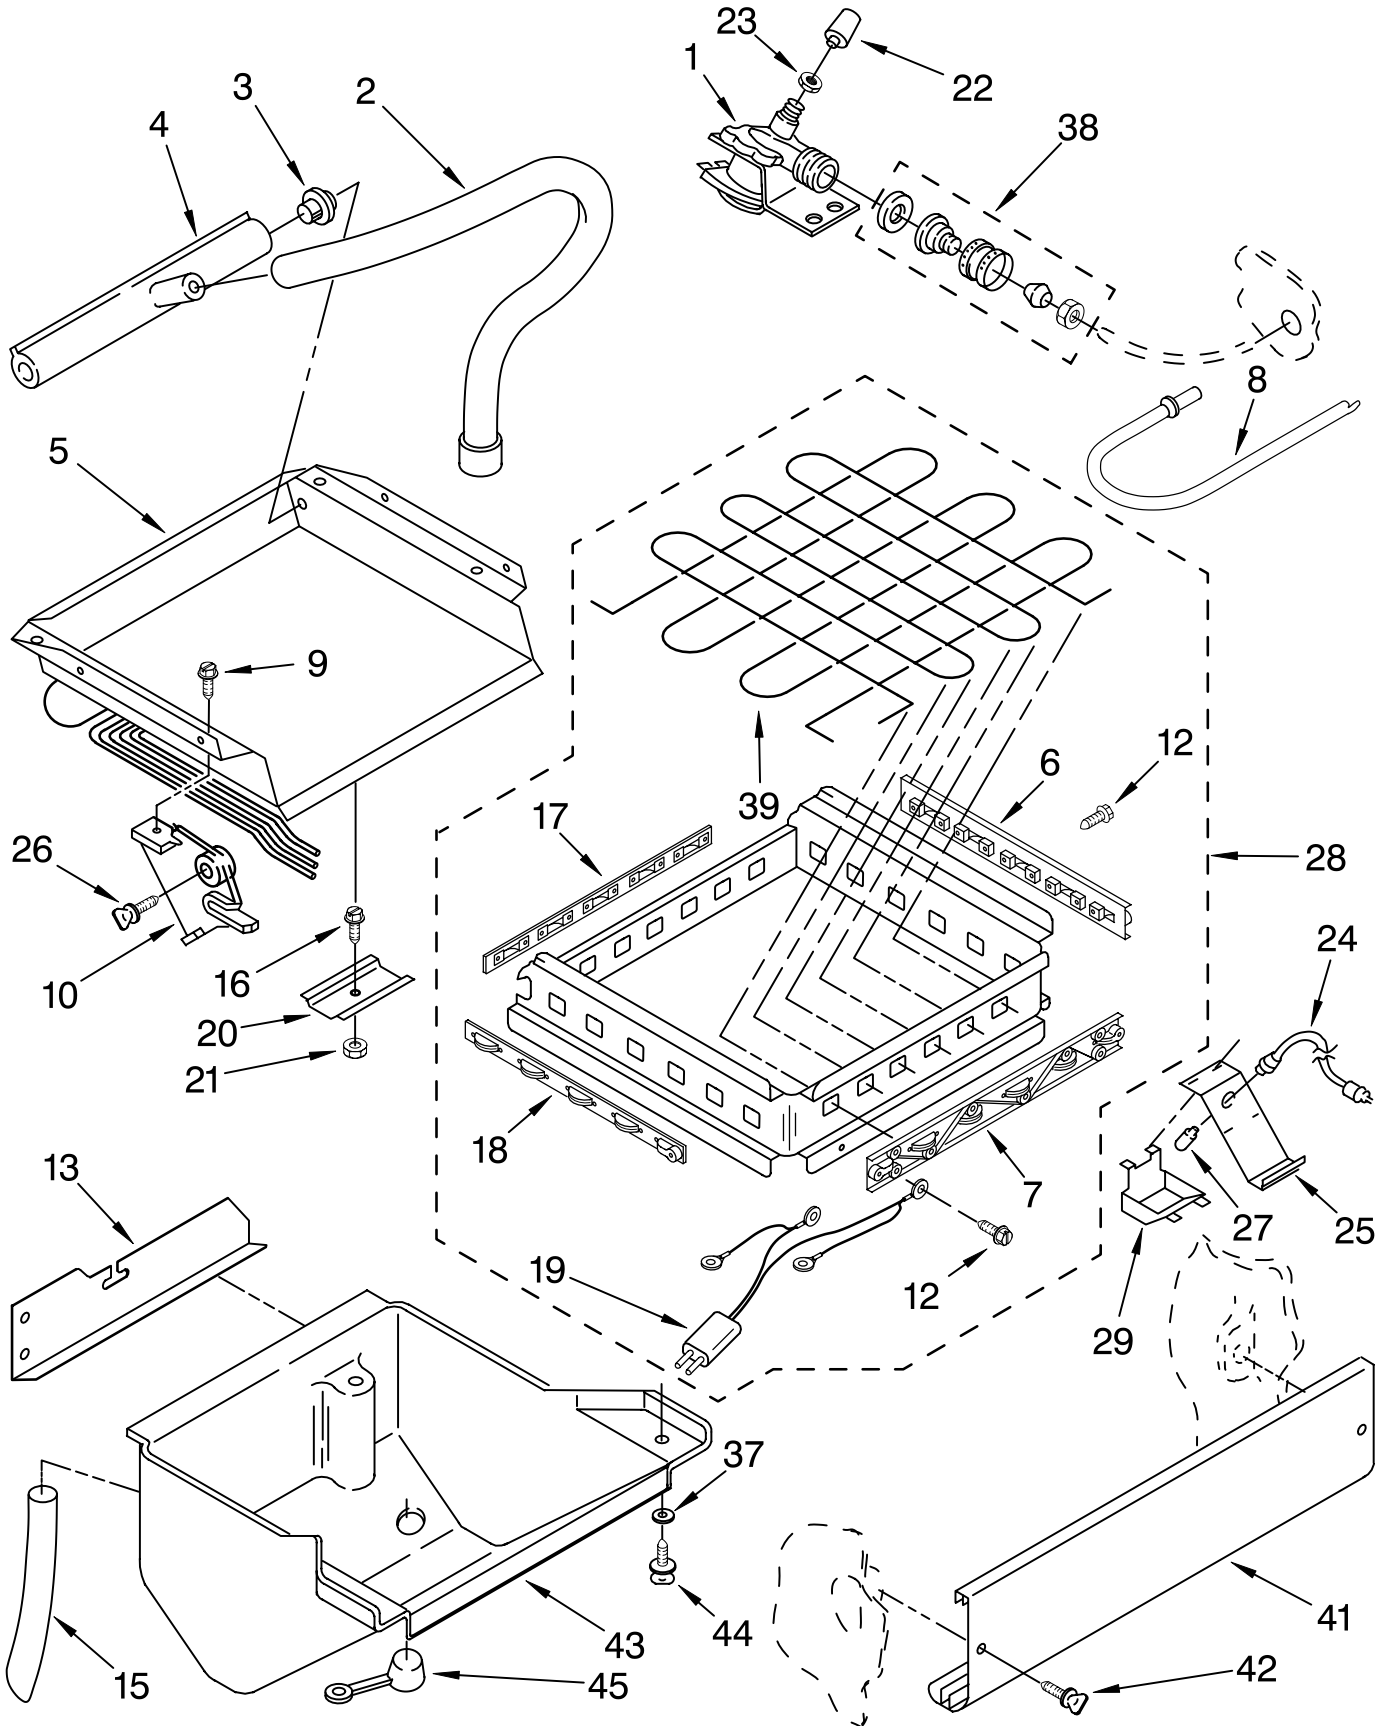

EVAPORATOR , ICE CUTTER GRID AND WATER PARTS

For Model: KUIS185GSS0

(STAINLESS STEEL)

FOR ORDERING INFORMATION REFER TO PARTS PRICE LIST

EVAPORATOR, ICE CUTTER GRID AND WATER PARTS

For Model: KUIS185GSS0

(STAINLESS STEEL)

Illus. No.	Part No.	DESCRIPTION
1	759296	Valve, Complete Water
2	585856	Tube, Plastic
3	758597	Plug (2)
4	1129798	Dispenser, Water
5	2181076	Evaporator
6	2174726	Spacer, Adjustable (Side)
7	2174724	Spacer, Adjustable (Front)
8	759213	Tube, Water Fill
9	489049	Screw 10–12 x 1/2
10	756564	Bracket, Grid Mounting (2)
12	489443	Screw
13	585853	Shelf, Water Pan
15	759109	Hose, Overflow
16	596037	Screw, 10–32 x 1/2
17	2174725	Spacer, Fixed (Rear)
18	2174727	Spacer, Fixed (Side)
19	2174750	Harness, Grid
20	587662	Clamp
21	681676	Nut, Wing
22	841707	Insert
23	627018	Nut & Sleeve Assembly
24	758488	Harness, Light
25	758490	Bracket, Lamp
26	681611	Thumbscrew
27	745362	Bulb
28	2174752	Grid Assembly (Complete)
29	758489	Shield, Light
37	681245	Washer
38	2165477	Adapter
39	2174754	Wire, Grid Cutter
41	593171	Panel, Grid
42	681534	Thumbscrew, 10–32 x 5/8
43	756659	Pan
44	681419	Thumbscrew, 10 x 1/2
45	759043	Stopper, Water Pan

FOR ORDERING INFORMATION REFER TO PARTS PRICE LIST