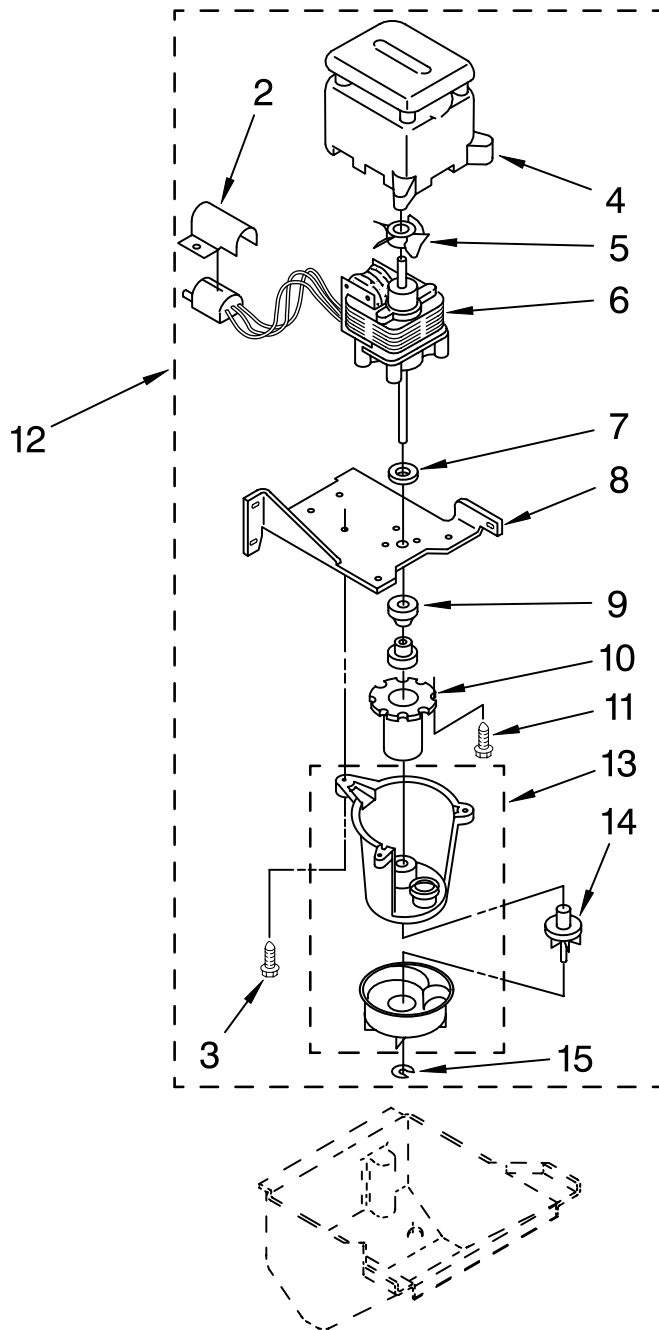

PUMP PARTS

For Model: KUIS185GSS0

(STAINLESS STEEL)

Illus. No.	Part No.	DESCRIPTION
2	756124	Cover, Plug
3	681391	Screw, 8-18 x 3/4
4	583155	Housing, Motor
5	587096	Blade, Fan
6	1127834	Motor, Pump
7	583424	Washer
8	756122	Bracket, Pump
9	596016	Grommet (2)
10	593229	Sleeve
11	681390	Screw, 8-32 x 3/8
12	756782	Pump, Water (Complete)
13	583518	Pump
14	583426	Impeller (Includes Retaining Ring 15)
15	681301	Ring, Retainer

FOR ORDERING INFORMATION REFER TO PARTS PRICE LIST