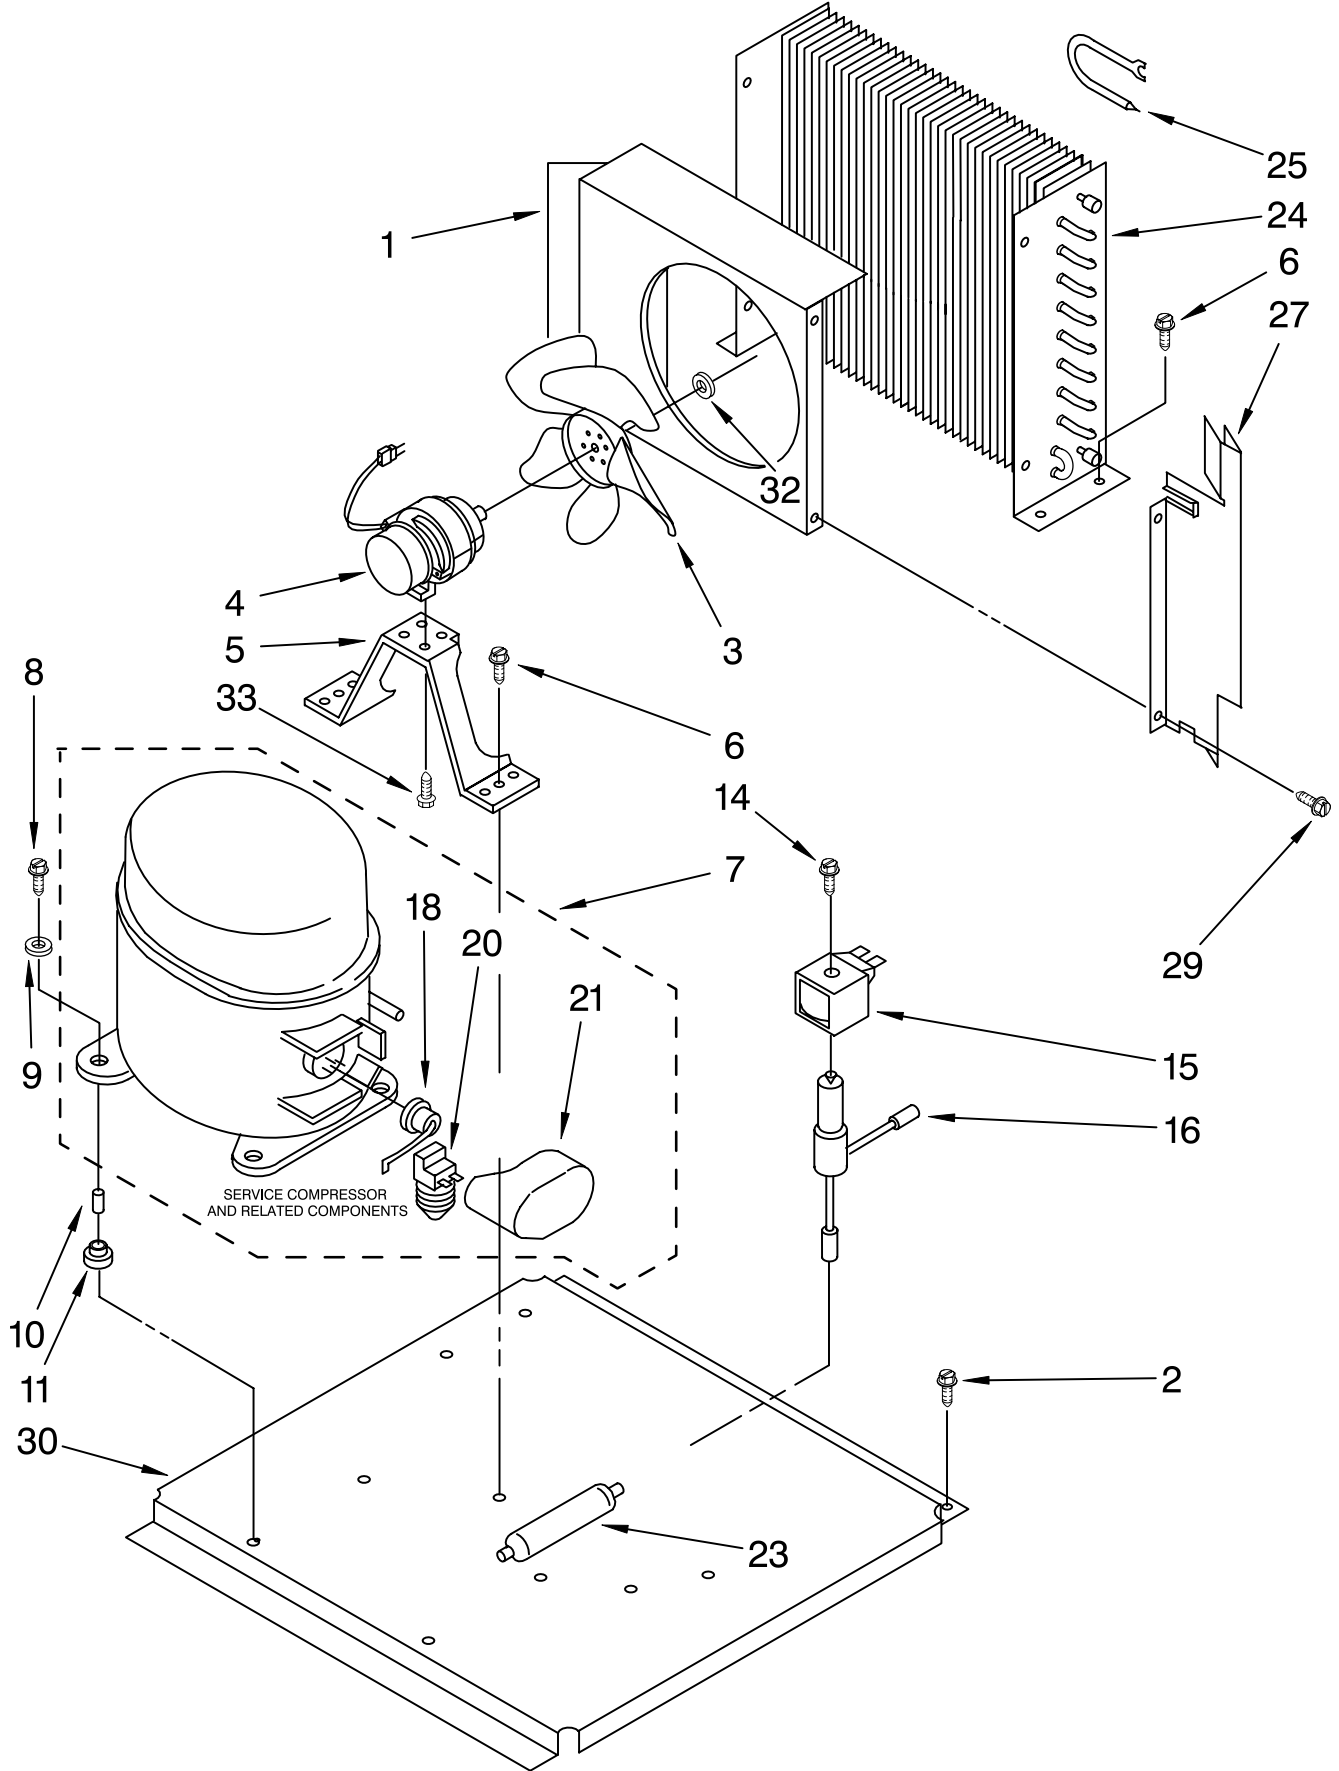

UNIT PARTS

For Model: KUIS185GSS0

(STAINLESS STEEL)

UNIT PARTS

For Model: KUIS185GSS0

(STAINLESS STEEL)

Illus. No.	Part No.	DESCRIPTION
1	2180948	Shroud
2	680811	Screw
3	572728	Blade, Fan
4	1108089	Motor, Fan
5	560817	Bracket
6	681305	Screw, 1/4-20 x 1/2 (6)
7	2176659	Compressor
8	680233	Screw (4)
9	595230	Washer (4)
10	585564	Sleeve (4)
11	596355	Grommet (4)
14	489472	Screw
15	759112	Coil, Solenoid
16	759113	Valve, Body
18	2183404	Overload
20	2183410	Relay, Start
21	2162358	Cover, Terminal
23	2180801	Drier
24	2180808	Condenser
25	2180807	Accumulator
27	758811	Deflector, Front
29	681167	Screw, 8 x 3/8
30	2180938	Base, Unit
32	681650	Conical Washer 1/4-20 Hex
33	489199	Screw

REFRIGERANT CHARGE

6.75 OZ. (R134A)