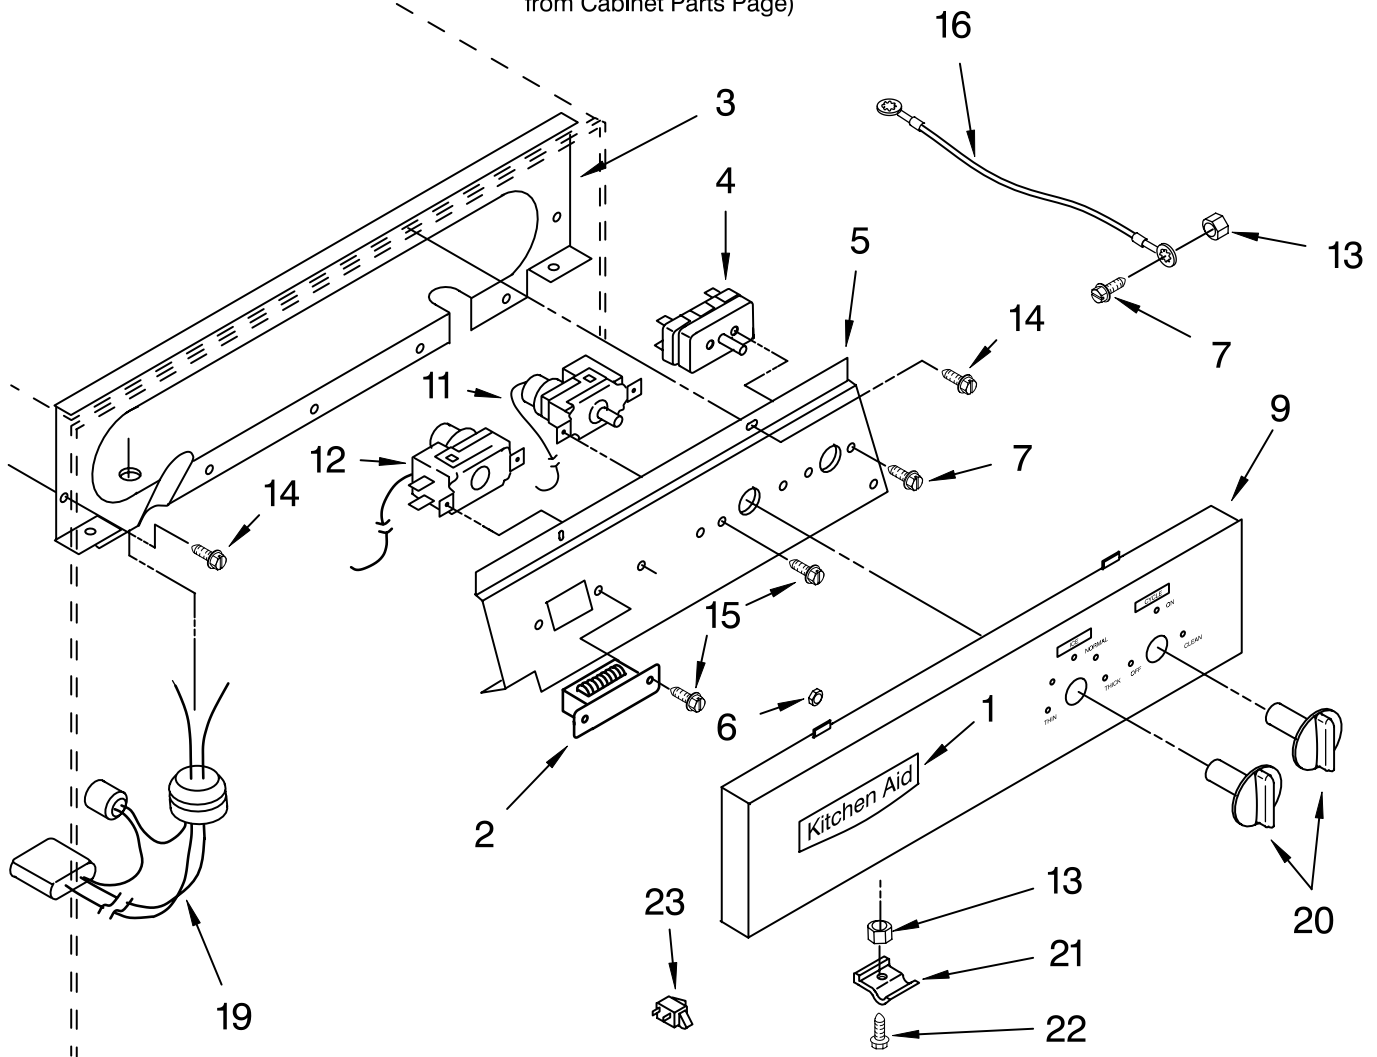

ESCUTCHEON AND CONTROL COMPONENTS

For Model: KUIS185GSS0
(STAINLESS STEEL)

SHELL (PHANTOM VIEW
from Cabinet Parts Page)

Illus. No.	Part No.	DESCRIPTION
1	2005292	Nameplate
2	2165483	Transformer
3	2165530	Escutcheon, Panel
4	2181045	Switch, Service
5	2181207	Bracket, Control
6	2004333	Palnut (2)
7	595005	Screw, 8-32 x 1/4

Illus. No.	Part No.	DESCRIPTION
9	2181219	Escutcheon
11	759308	Thermostat, Evaporator
12	759309	Thermostat, Bin Control
13	488130	Hex-Nut
14	487909	Screw #8 x 1/2

Illus. No.	Part No.	DESCRIPTION
15	681036	Screw
16	2181149	Ground Wire
19	758567	Harness, Grid
20	2181229	Knob
21	759007	Latch
22	680964	Screw, 8-32 x 1/2
23	2154668	Switch, Rocker

FOR ORDERING INFORMATION REFER TO PARTS PRICE LIST