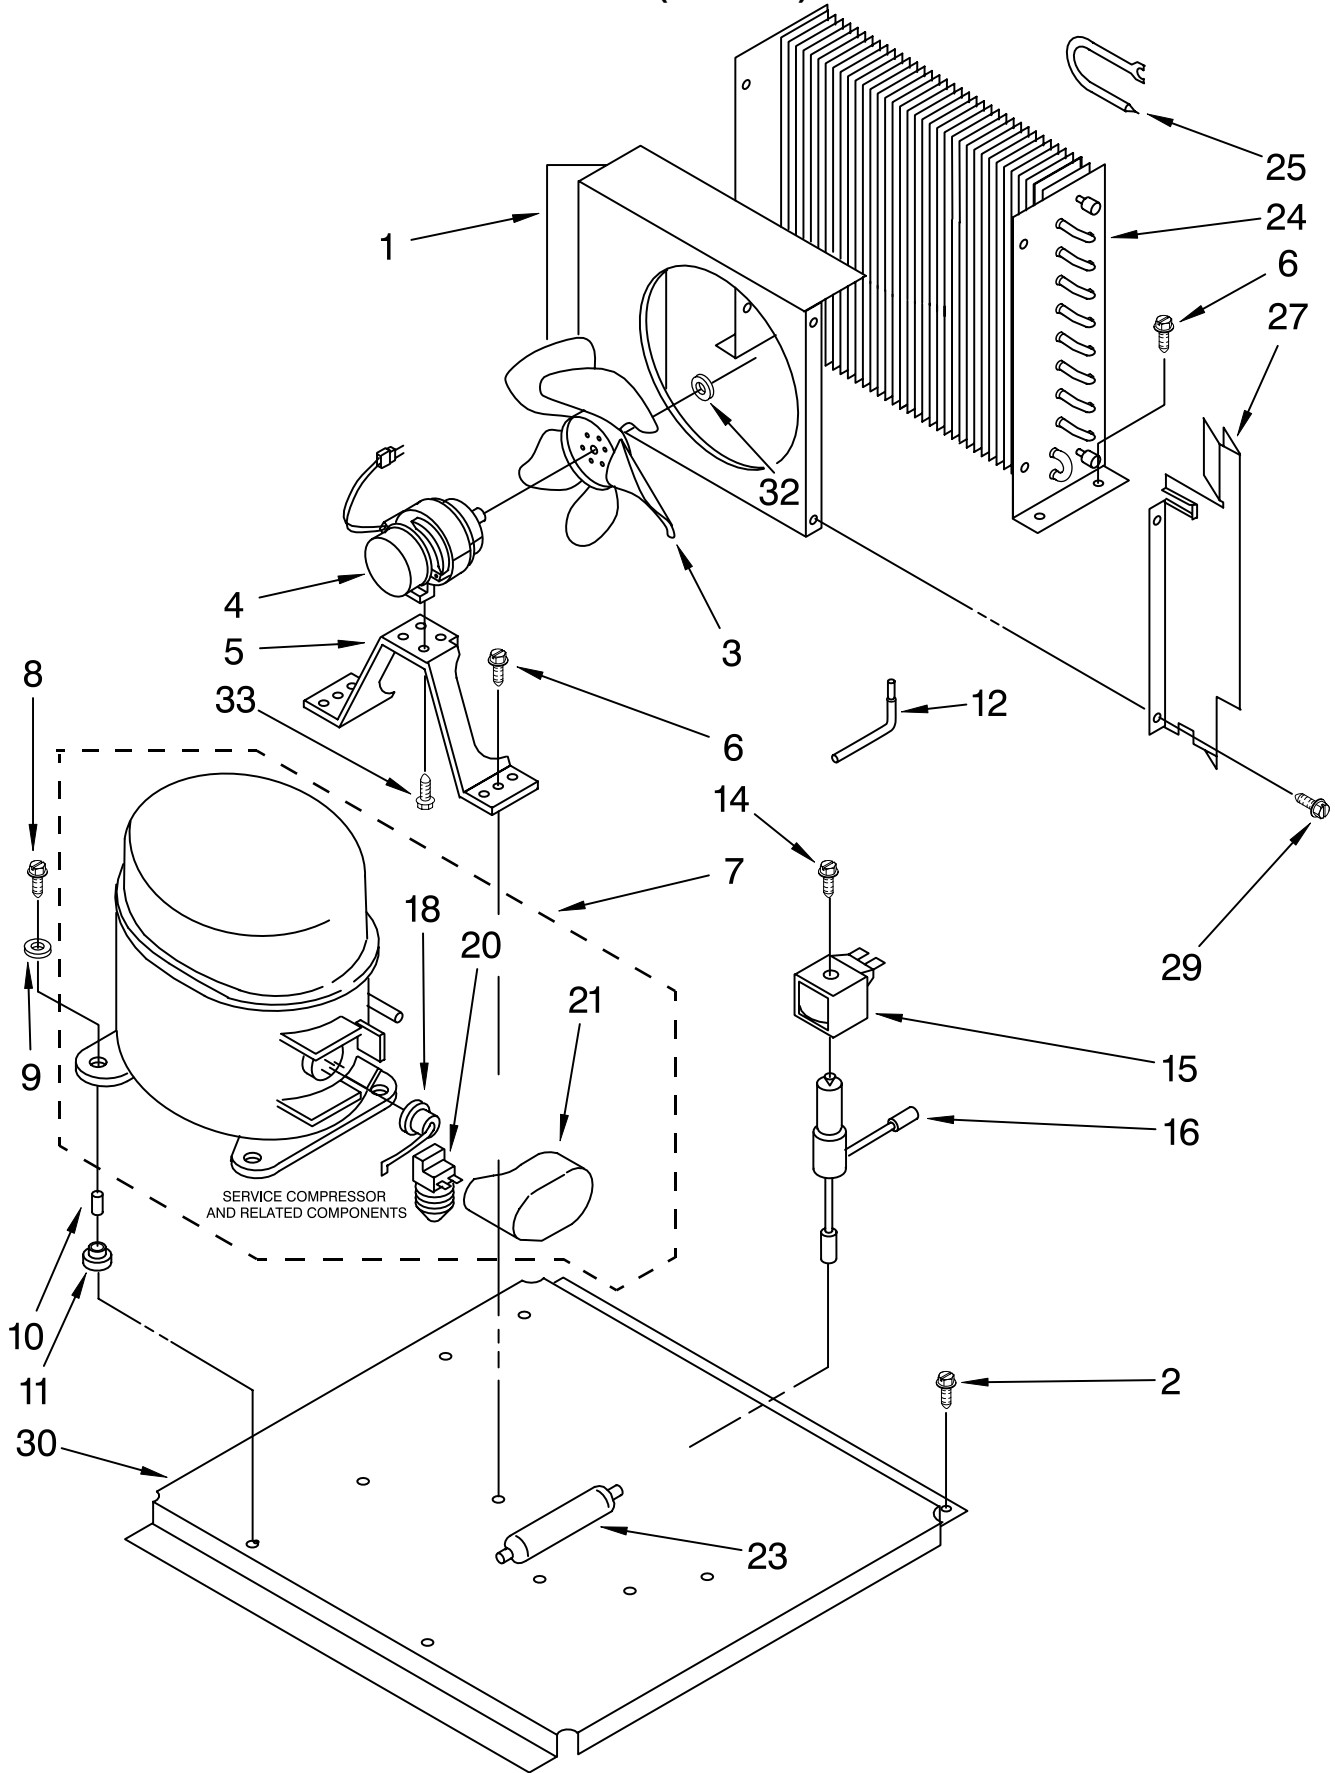

UNIT PARTS

For Models: KUIS185GBT0
(BISCUIT)

UNIT PARTS

For Models: KUIS185GBT0

(BISCUIT)

Illus. No.	Part No.	DESCRIPTION
1	2180948	Shroud
2	680811	Screw
3	572728	Blade, Fan
4	1108089	Motor, Fan
5	560817	Bracket
6	681305	Screw, 1/4-20 x 1/2 (6)
7	2176659	Compressor
8	680233	Screw (4)
9	595230	Washer (4)
10	585564	Sleeve (4)
11	596355	Grommet (4)
12	2154109	Tube, Process
14	489472	Screw
15	759112	Coil, Solenoid
16	759113	Valve, Body
18	2183404	Overload
20	2183410	Relay, Start
21	2162358	Cover, Terminal
23	2180801	Drier
24	2180808	Condenser
25	2180807	Accumulator
27	758811	Deflector, Front
29	681167	Screw, 8 x 3/8
30	2180938	Base, Unit
32	681650	Conical Washer 1/4-20 Hex
33	489199	Screw

REFRIGERANT CHARGE

6.75 OZ. (R134A)