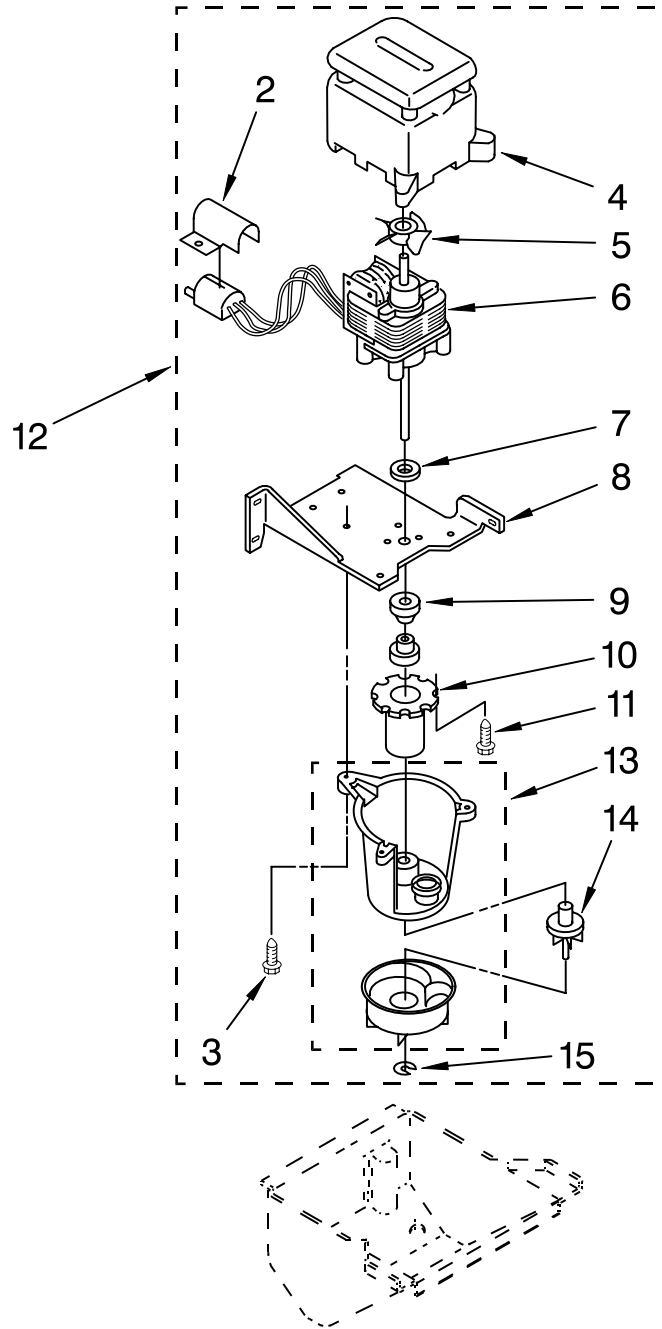

For Models: KUIS185GBT0

(BISCUIT)

FOR ORDERING INFORMATION REFER TO PARTS PRICE LIST

EVAPORATOR, ICE CUTTER GRID AND WATER PARTS

For Models: KUIS185GBT0

(BISCUIT)

Illus. No.	Part No.	DESCRIPTION
1	759296	Valve, Complete Water
2	585856	Tube, Plastic
3	758597	Plug (2)
4	1129798	Dispenser, Water
5	2181203	Evaporator
6	2174726	Spacer, Adjustable (Side)
7	2174724	Spacer, Adjustable (Front)
8	759213	Tube, Water Fill
9	489049	Screw 10-12 x 1/2
10	756564	Bracket, Grid Mounting (2)
12	489443	Screw
13	585853	Shelf, Water Pan
15	759109	Hose, Overflow
16	596037	Screw, 10-32 x 1/2
17	2174725	Spacer, Fixed (Rear)
18	2174727	Spacer, Fixed (Side)
19	2174750	Harness, Grid
20	587662	Clamp
21	681676	Nut, Wing
22	841707	Insert
23	627018	Nut & Sleeve Assembly
24	758488	Harness, Light
25	758490	Bracket, Lamp
26	681611	Thumbscrew
27	745362	Bulb
28	2174752	Grid Assembly (Complete)
29	758489	Shield, Light
37	681245	Washer
38	2165477	Adapter
39	2174754	Wire, Grid Cutter
41	593171	Panel, Grid
42	681534	Thumbscrew, 10-32 x 5/8
43	756659	Pan
44	681419	Thumbscrew, 10 x 1/2
45	759043	Stopper, Water Pan

FOR ORDERING INFORMATION REFER TO PARTS PRICE LIST

PUMP PARTS

For Models: KUIS185GBT0

(BISCUIT)

Illus. No.	Part No.	DESCRIPTION
2	756124	Cover, Plug
3	681391	Screw, 8-18 x 3/4
4	583155	Housing, Motor
5	587096	Blade, Fan
6	1127834	Motor, Pump
7	583424	Washer
8	756122	Bracket, Pump
9	596016	Grommet (2)
10	593229	Sleeve
11	681390	Screw, 8-32 x 3/8
12	756782	Pump, Water (Complete)
13	583518	Pump
14	583426	Impeller (Includes Retaining Ring 15)
15	681301	Ring, Retainer

FOR ORDERING INFORMATION REFER TO PARTS PRICE LIST

ESCUTCHEON AND CONTROL COMPONENTS

For Models: KUIS185GBT0

(BISCUIT)

SHELL (PHANTOM VIEW
from Cabinet Parts Page)

Illus. No.	Part No.	DESCRIPTION
2	2165483	Transformer
3	2165530	Escutcheon, Panel
4	2181045	Switch, Service
5	2172846	Bracket, Control
7	595005	Screw, 8-32 x 1/4
9	2181183	Escutcheon