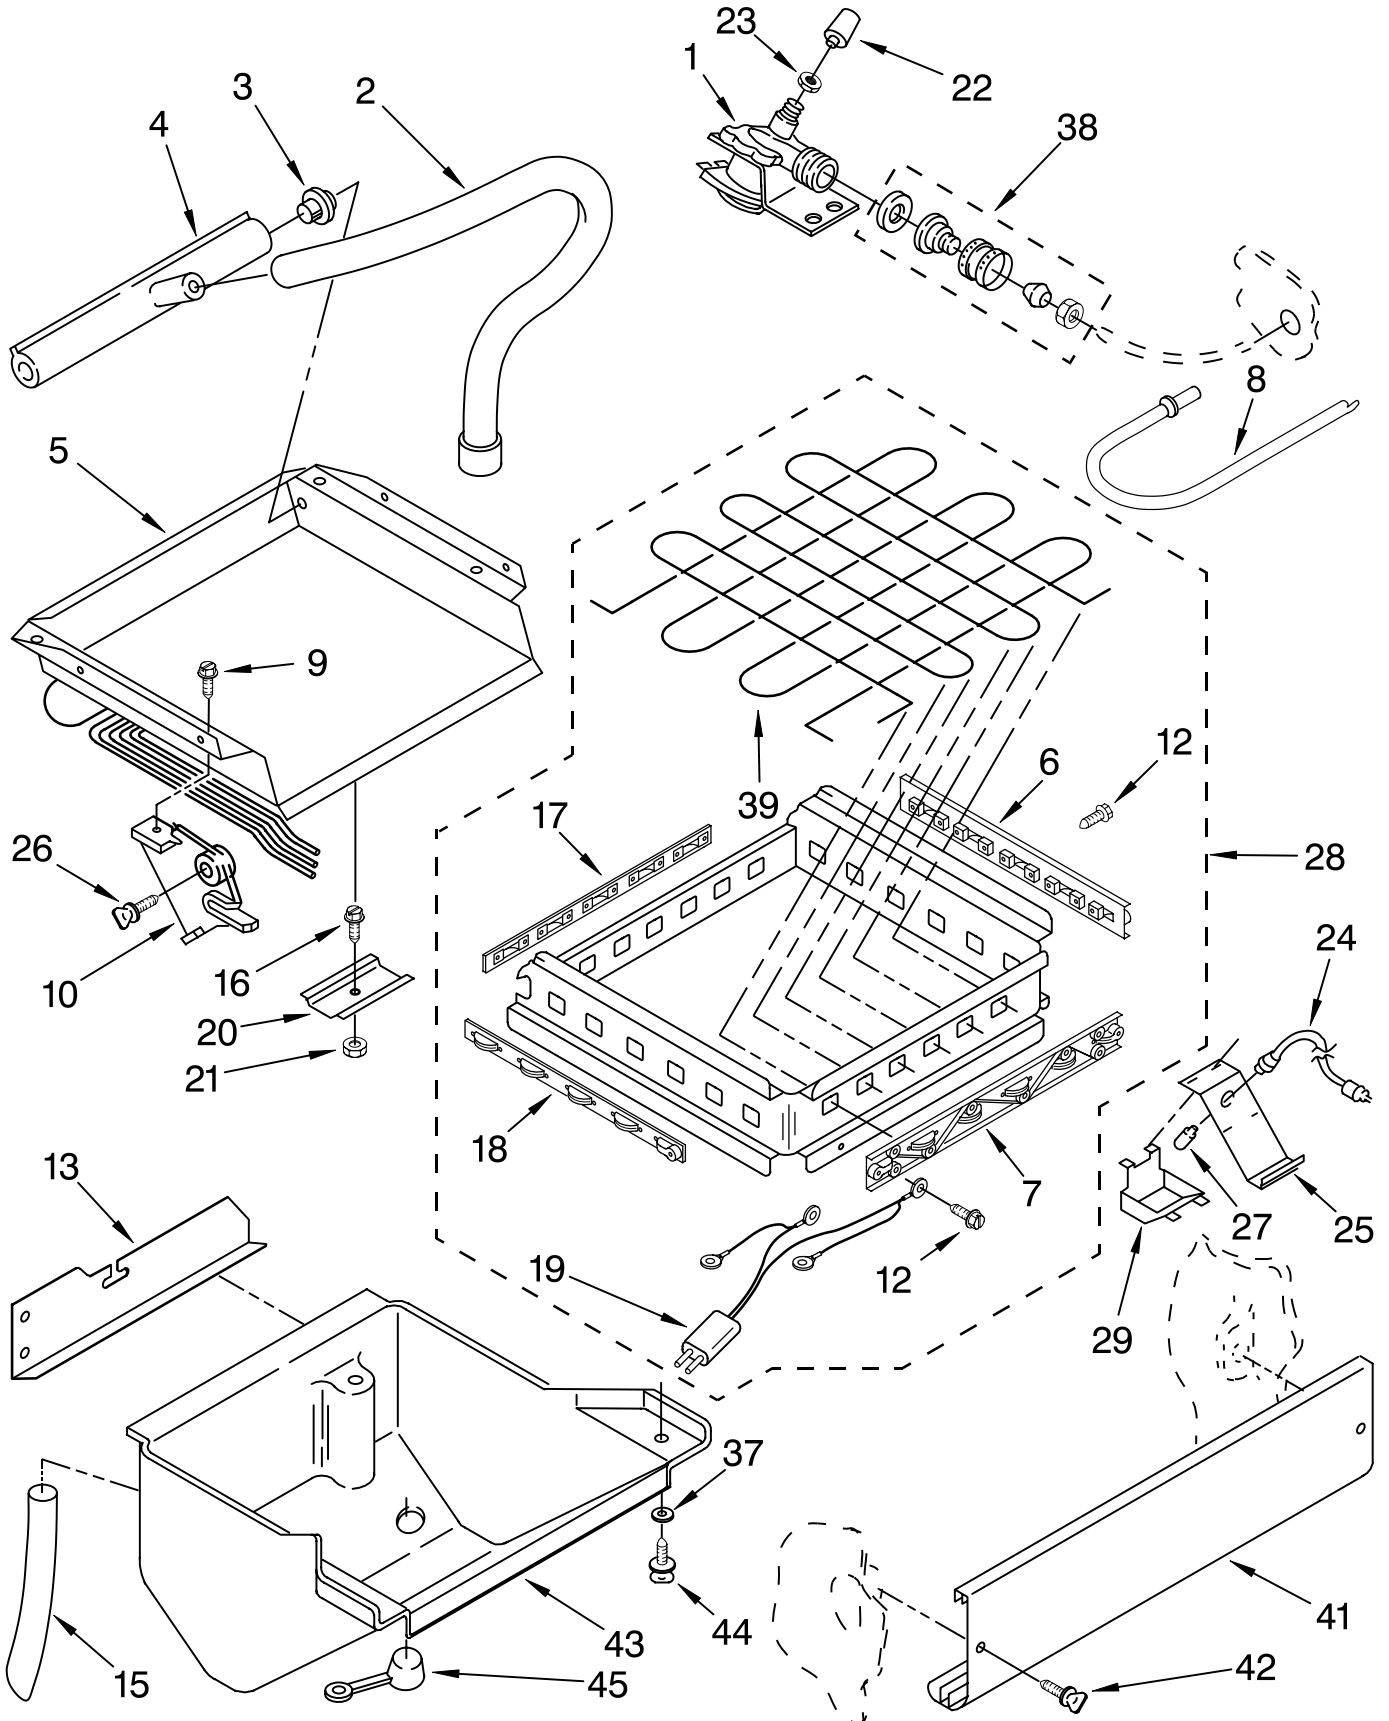

Illus. No.	Part No.	DESCRIPTION
1	2181180	Shell
2	2175619	Front, Shell
3	756330	Door, Inner Bin
4	758655	Liner, Door
5	593192	Plug, Hinge
6	593104	Strip, Tapping (2)
7	2181190	Trim, Door (2)
8	593184	Rail, R.S.
	593185	Rail, L.S.
9	681459	Screw, 8-32 x 5/8 (6)
10	758492	Washer (2)
11	759213	Tube, Water Fill
12	2180752	Liner (Includes Nos. 10, 11, 17, 19, 21, and 35)
13	2172898	Gasket, Bottom
14	596023	Clamp (2)
15	758921	Gasket
16	487909	Screw #8 x 1/2
17	596807	Grommet
18	756891	Insulation, Bottom, Foam
19	681542	Nut
20	2181187	Handle, Door
21	758220	Stud (2)

LITERATURE PARTS

LIT2181092	Use & Care Guide
LIT2175675	Instructions, Installation
LIT2180830	Service and Wiring Sheet

FOR ORDERING INFORMATION REFER TO PARTS PRICE LIST

EVAPORATOR, ICE CUTTER GRID AND WATER PARTS

For Models: KUIS185GBT0

(BISCUIT)

FOR ORDERING INFORMATION REFER TO PARTS PRICE LIST

EVAPORATOR, ICE CUTTER GRID AND WATER PARTS

For Models: KUIS185GBT0

(BISCUIT)

Illus. No.	Part No.	DESCRIPTION
1	759296	Valve, Complete Water
2	585856	Tube, Plastic
3	758597	Plug (2)
4	1129798	Dispenser, Water
5	2181203	Evaporator
6	2174726	Spacer, Adjustable (Side)
7	2174724	Spacer, Adjustable (Front)
8	759213	Tube, Water Fill
9	489049	Screw 10-12 x 1/2
10	756564	Bracket, Grid Mounting (2)
12	489443	Screw
13	585853	Shelf, Water Pan
15	759109	Hose, Overflow
16	596037	Screw, 10-32 x 1/2
17	2174725	Spacer, Fixed (Rear)
18	2174727	Spacer, Fixed (Side)
19	2174750	Harness, Grid
20	587662	Clamp
21	681676	Nut, Wing
22	841707	Insert
23	627018	Nut & Sleeve Assembly
24	758488	Harness, Light
25	758490	Bracket, Lamp
26	681611	Thumbscrew
27	745362	Bulb
28	2174752	Grid Assembly (Complete)
29	758489	Shield, Light
37	681245	Washer
38	2165477	Adapter
39	2174754	Wire, Grid Cutter
41	593171	Panel, Grid
42	681534	Thumbscrew, 10-32 x 5/8
43	756659	Pan
44	681419	Thumbscrew, 10 x 1/2
45	759043	Stopper, Water Pan