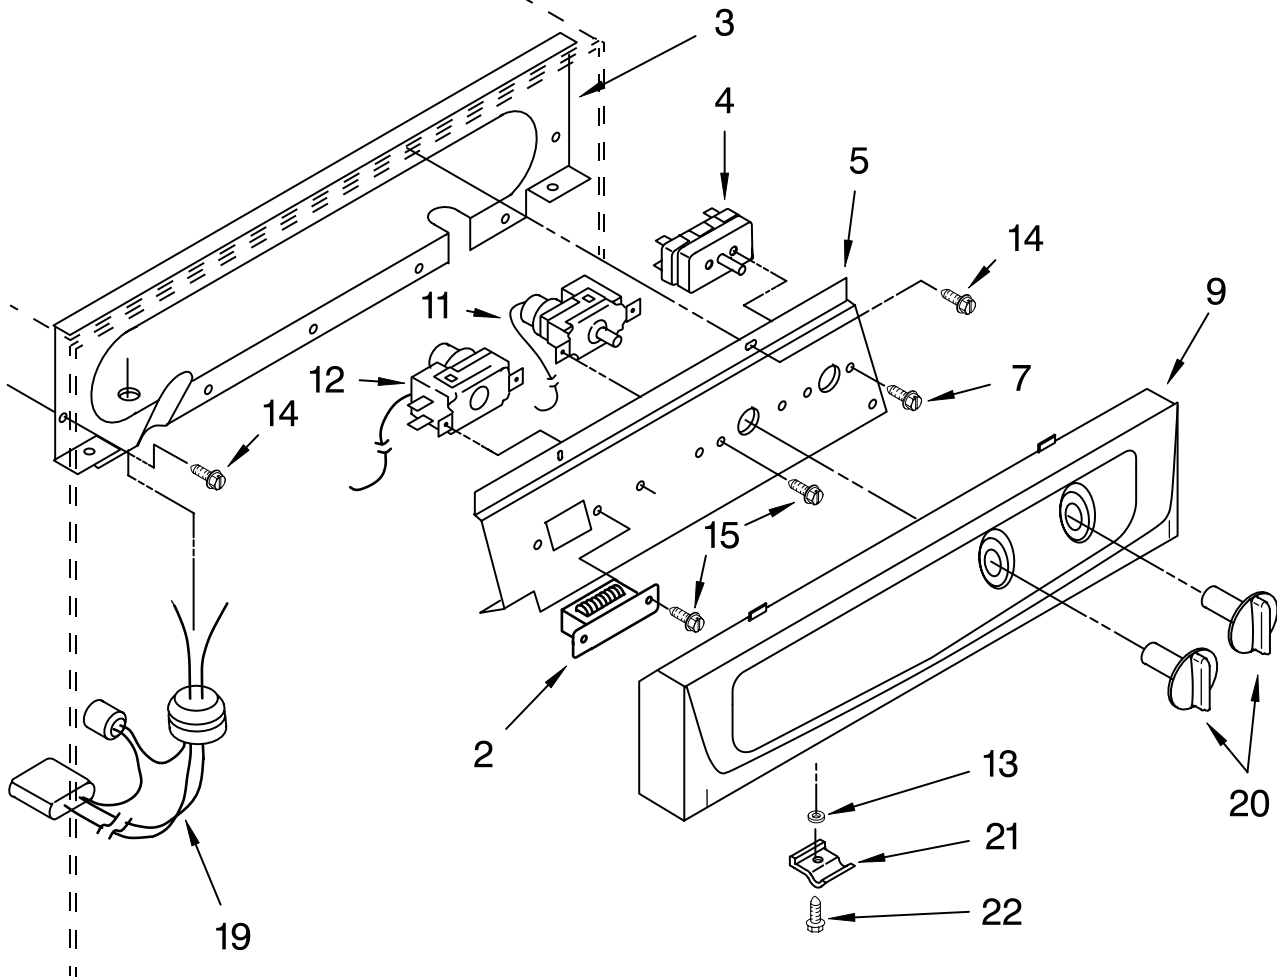

For Models: KUIS185GBT0

(BISCUIT)

FOR ORDERING INFORMATION REFER TO PARTS PRICE LIST

EVAPORATOR, ICE CUTTER GRID AND WATER PARTS

For Models: KUIS185GBT0

(BISCUIT)

Illus. No.	Part No.	DESCRIPTION
1	759296	Valve, Complete Water
2	585856	Tube, Plastic
3	758597	Plug (2)
4	1129798	Dispenser, Water
5	2181203	Evaporator
6	2174726	Spacer, Adjustable (Side)
7	2174724	Spacer, Adjustable (Front)
8	759213	Tube, Water Fill
9	489049	Screw 10-12 x 1/2
10	756564	Bracket, Grid Mounting (2)
12	489443	Screw
13	585853	Shelf, Water Pan
15	759109	Hose, Overflow
16	596037	Screw, 10-32 x 1/2
17	2174725	Spacer, Fixed (Rear)
18	2174727	Spacer, Fixed (Side)
19	2174750	Harness, Grid
20	587662	Clamp
21	681676	Nut, Wing
22	841707	Insert
23	627018	Nut & Sleeve Assembly
24	758488	Harness, Light
25	758490	Bracket, Lamp
26	681611	Thumbscrew
27	745362	Bulb
28	2174752	Grid Assembly (Complete)
29	758489	Shield, Light
37	681245	Washer
38	2165477	Adapter
39	2174754	Wire, Grid Cutter
41	593171	Panel, Grid
42	681534	Thumbscrew, 10-32 x 5/8
43	756659	Pan
44	681419	Thumbscrew, 10 x 1/2
45	759043	Stopper, Water Pan

FOR ORDERING INFORMATION REFER TO PARTS PRICE LIST

PUMP PARTS

For Models: KUIS185GBT0

(BISCUIT)

Illus. No.	Part No.	DESCRIPTION
2	756124	Cover, Plug
3	681391	Screw, 8-18 x 3/4
4	583155	Housing, Motor
5	587096	Blade, Fan
6	1127834	Motor, Pump
7	583424	Washer
8	756122	Bracket, Pump
9	596016	Grommet (2)
10	593229	Sleeve
11	681390	Screw, 8-32 x 3/8
12	756782	Pump, Water (Complete)
13	583518	Pump
14	583426	Impeller (Includes Retaining Ring 15)
15	681301	Ring, Retainer

FOR ORDERING INFORMATION REFER TO PARTS PRICE LIST

ESCUTCHEON AND CONTROL COMPONENTS

For Models: KUIS185GBT0

(BISCUIT)

SHELL (PHANTOM VIEW
from Cabinet Parts Page)

Illus. No.	Part No.	DESCRIPTION
2	2165483	Transformer
3	2165530	Escutcheon, Panel
4	2181045	Switch, Service
5	2172846	Bracket, Control
7	595005	Screw, 8-32 x 1/4
9	2181183	Escutcheon