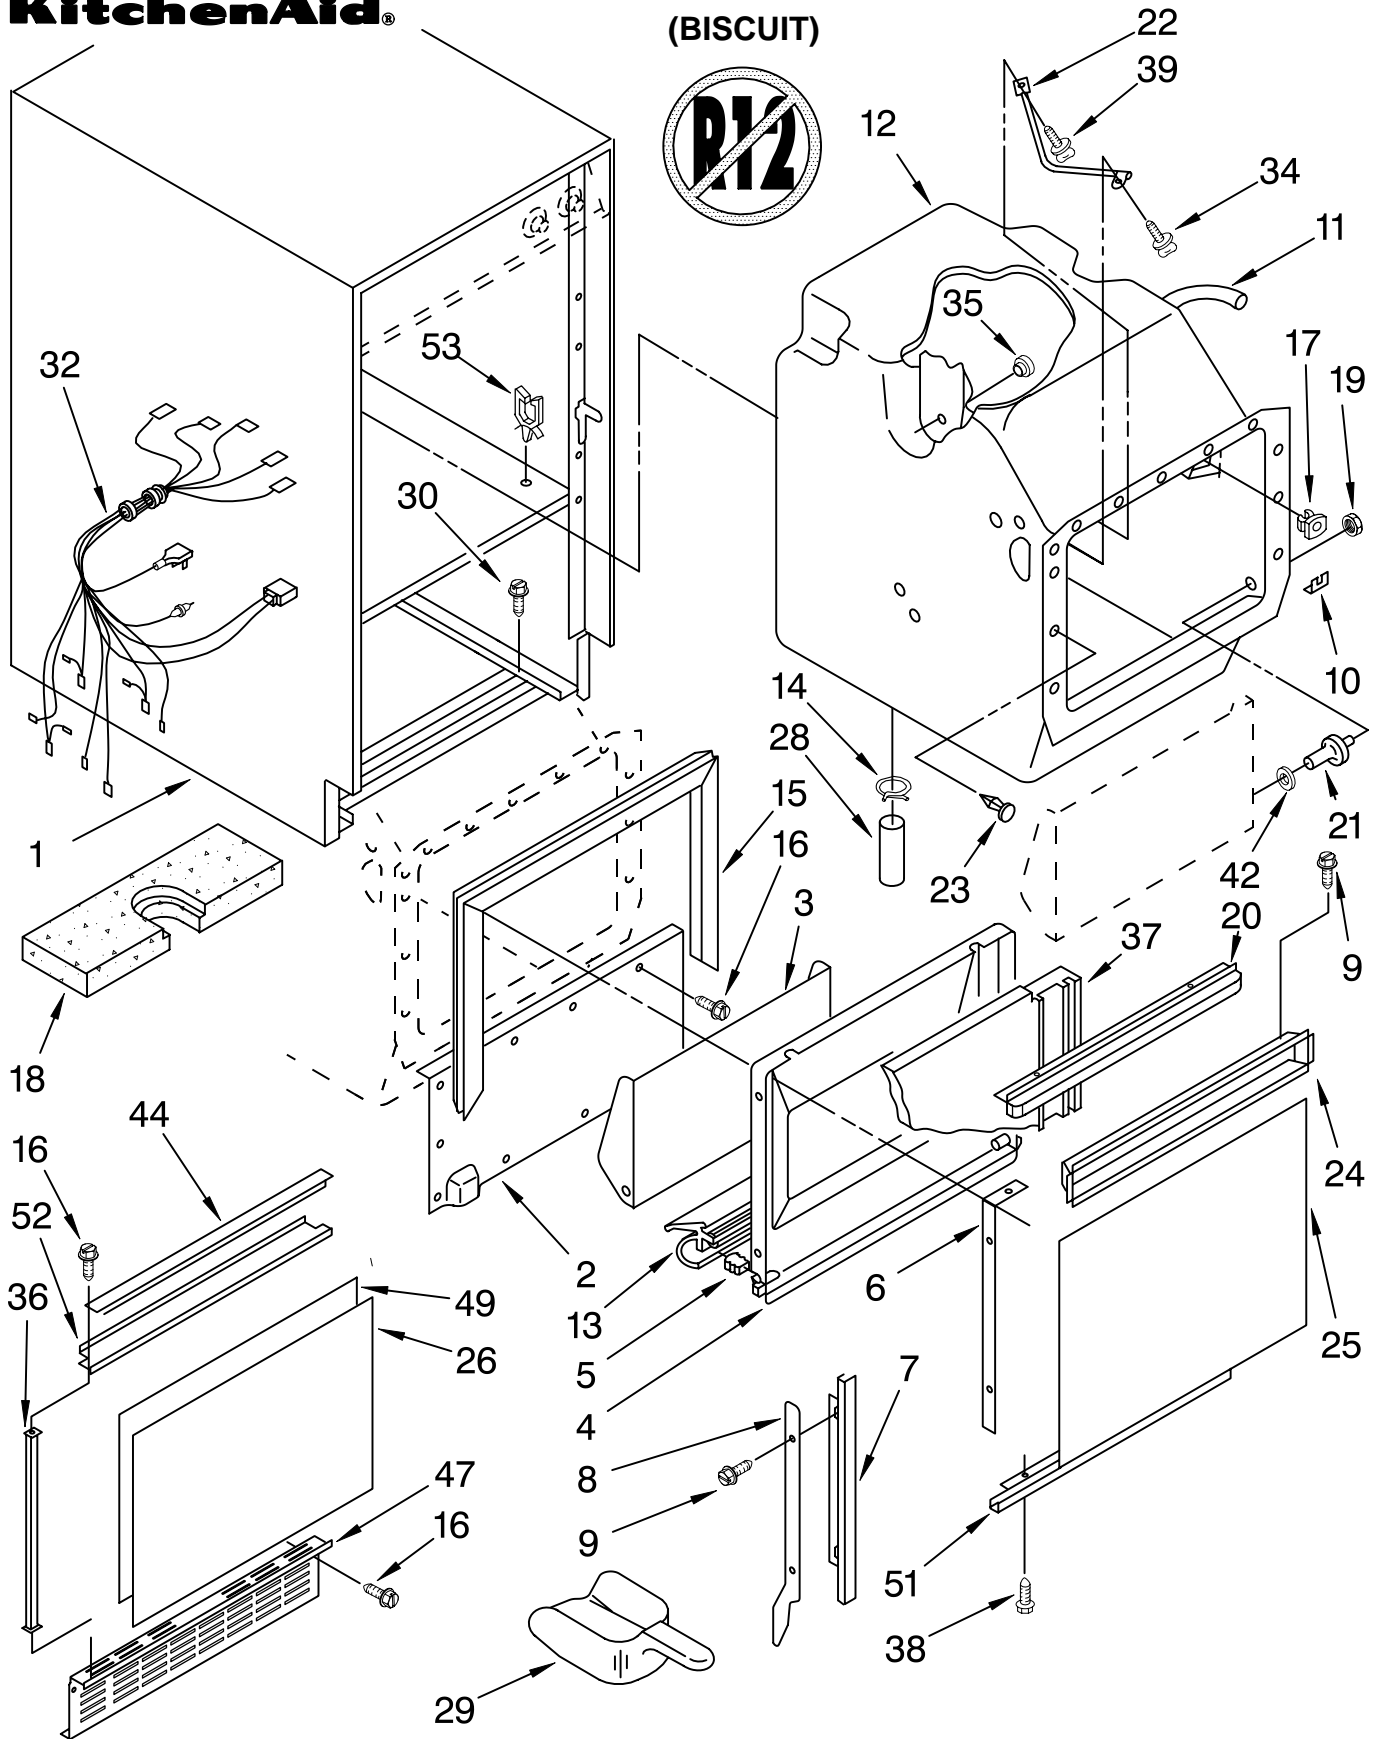

CABINET LINER AND DOOR PARTS

ICE CUBE
MAKER

For Models: KUIS185GBT0
(BISCUIT)

KitchenAid®

FOR ORDERING INFORMATION REFER TO PARTS PRICE LIST

CABINET LINER AND DOOR PARTS

For Models: KUIS185GBT0

(BISCUIT)

Illus. No.	Part No.	DESCRIPTION
1	2181180	Shell
2	2175619	Front, Shell
3	756330	Door, Inner Bin
4	758655	Liner, Door
5	593192	Plug, Hinge
6	593104	Strip, Tapping (2)
7	2181190	Trim, Door (2)
8	593184	Rail, R.S.
	593185	Rail, L.S.
9	681459	Screw, 8-32 x 5/8 (6)
10	758492	Washer (2)
11	759213	Tube, Water Fill
12	2180752	Liner (Includes Nos. 10, 11, 17, 19, 21, and 35)
13	2172898	Gasket, Bottom
14	596023	Clamp (2)
15	758921	Gasket
16	487909	Screw #8 x 1/2
17	596807	Grommet
18	756891	Insulation, Bottom, Foam
19	681542	Nut
20	2181187	Handle, Door
21	758220	Stud (2)

Illus. No.	Part No.	DESCRIPTION
22	593183	Well, Bin Thermostat
23	596812	Clip, Panel (12)
24	2181189	Pocket, Handle
25	2181188	Panel, Exterior
26	2181194	Panel, Outer
28	593577	Connector, Hose
29	585158	Scoop
30	680811	Screw, 10-32 x 3/8
32	2181157	Harness, Cabinet
34	680930	Thumbscrew, 10-1/2
35	596715	Well Nut (3)
36	2181196	Trim, Side (2)
37	758608	Insulation, Door
38	681196	Screw
39	681419	Thumbscrew
42	681613	Washer
44	2181195	Trim, Top And Bottom
47	2181193	Grill, Front
49	758771	Panel, Inner
51	2181191	Trim, Door (Lower)
52	2175604	Support, Front
53	489482	Retainer, Wire