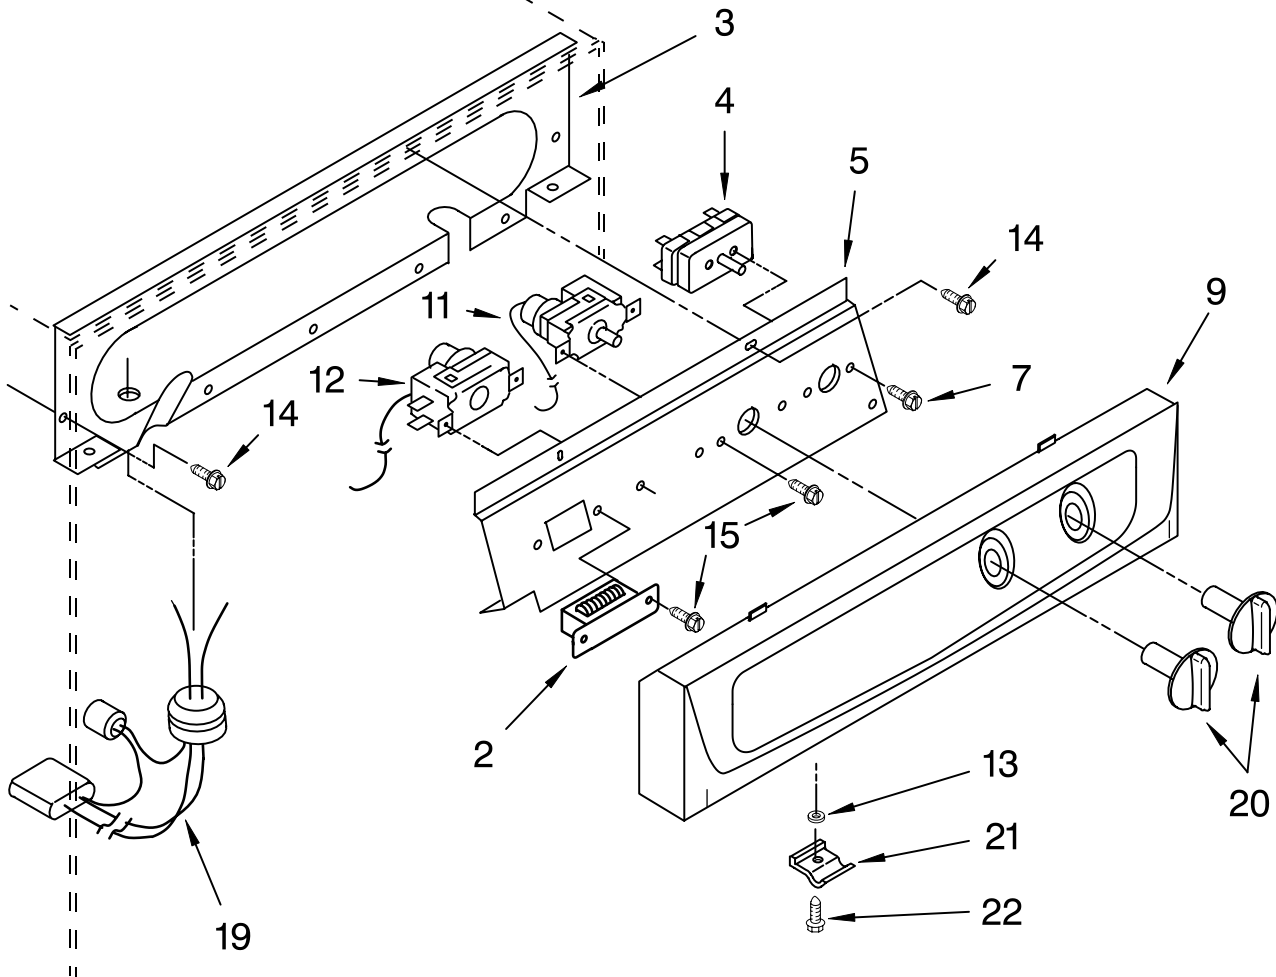

ESCUTCHEON AND CONTROL COMPONENTS

For Models: KUIS185FWH0, KUIS185FAL0, KUIS185FBL0, KUIS185FBS0
(WHITE) (ALMOND) (BLACK) (STAINLESSSTEEL)

SHELL (PHANTOM VIEW
from Cabinet Parts Page)

Illus. No.	Part No.	DESCRIPTION
2	2165483	Transformer
3	2165530	Escutcheon, Panel
4	2172893	Switch, Service
5	2172846	Bracket, Control
7	595005	Screw, 8-32 x 1/4
9		Escutcheon
	2180995	White
	2180996	Almond
	2180975	Black

Illus. No.	Part No.	DESCRIPTION
11	759308	Thermostat, Evaporator
12	759309	Thermostat, Bin Control
13	681245	Washer
14	487909	Screw #8 x 1/2
15	681036	Screw
19	758567	Harness, Grid

Illus. No.	Part No.	DESCRIPTION
20		Knob
	2180998	White
	2180999	Almond
	2180997	Black
21		Latch
	759123	White
	2180773	Almond
	759007	Black
22	680964	Screw, 8-32 x 1/2

FOR ORDERING INFORMATION REFER TO PARTS PRICE LIST