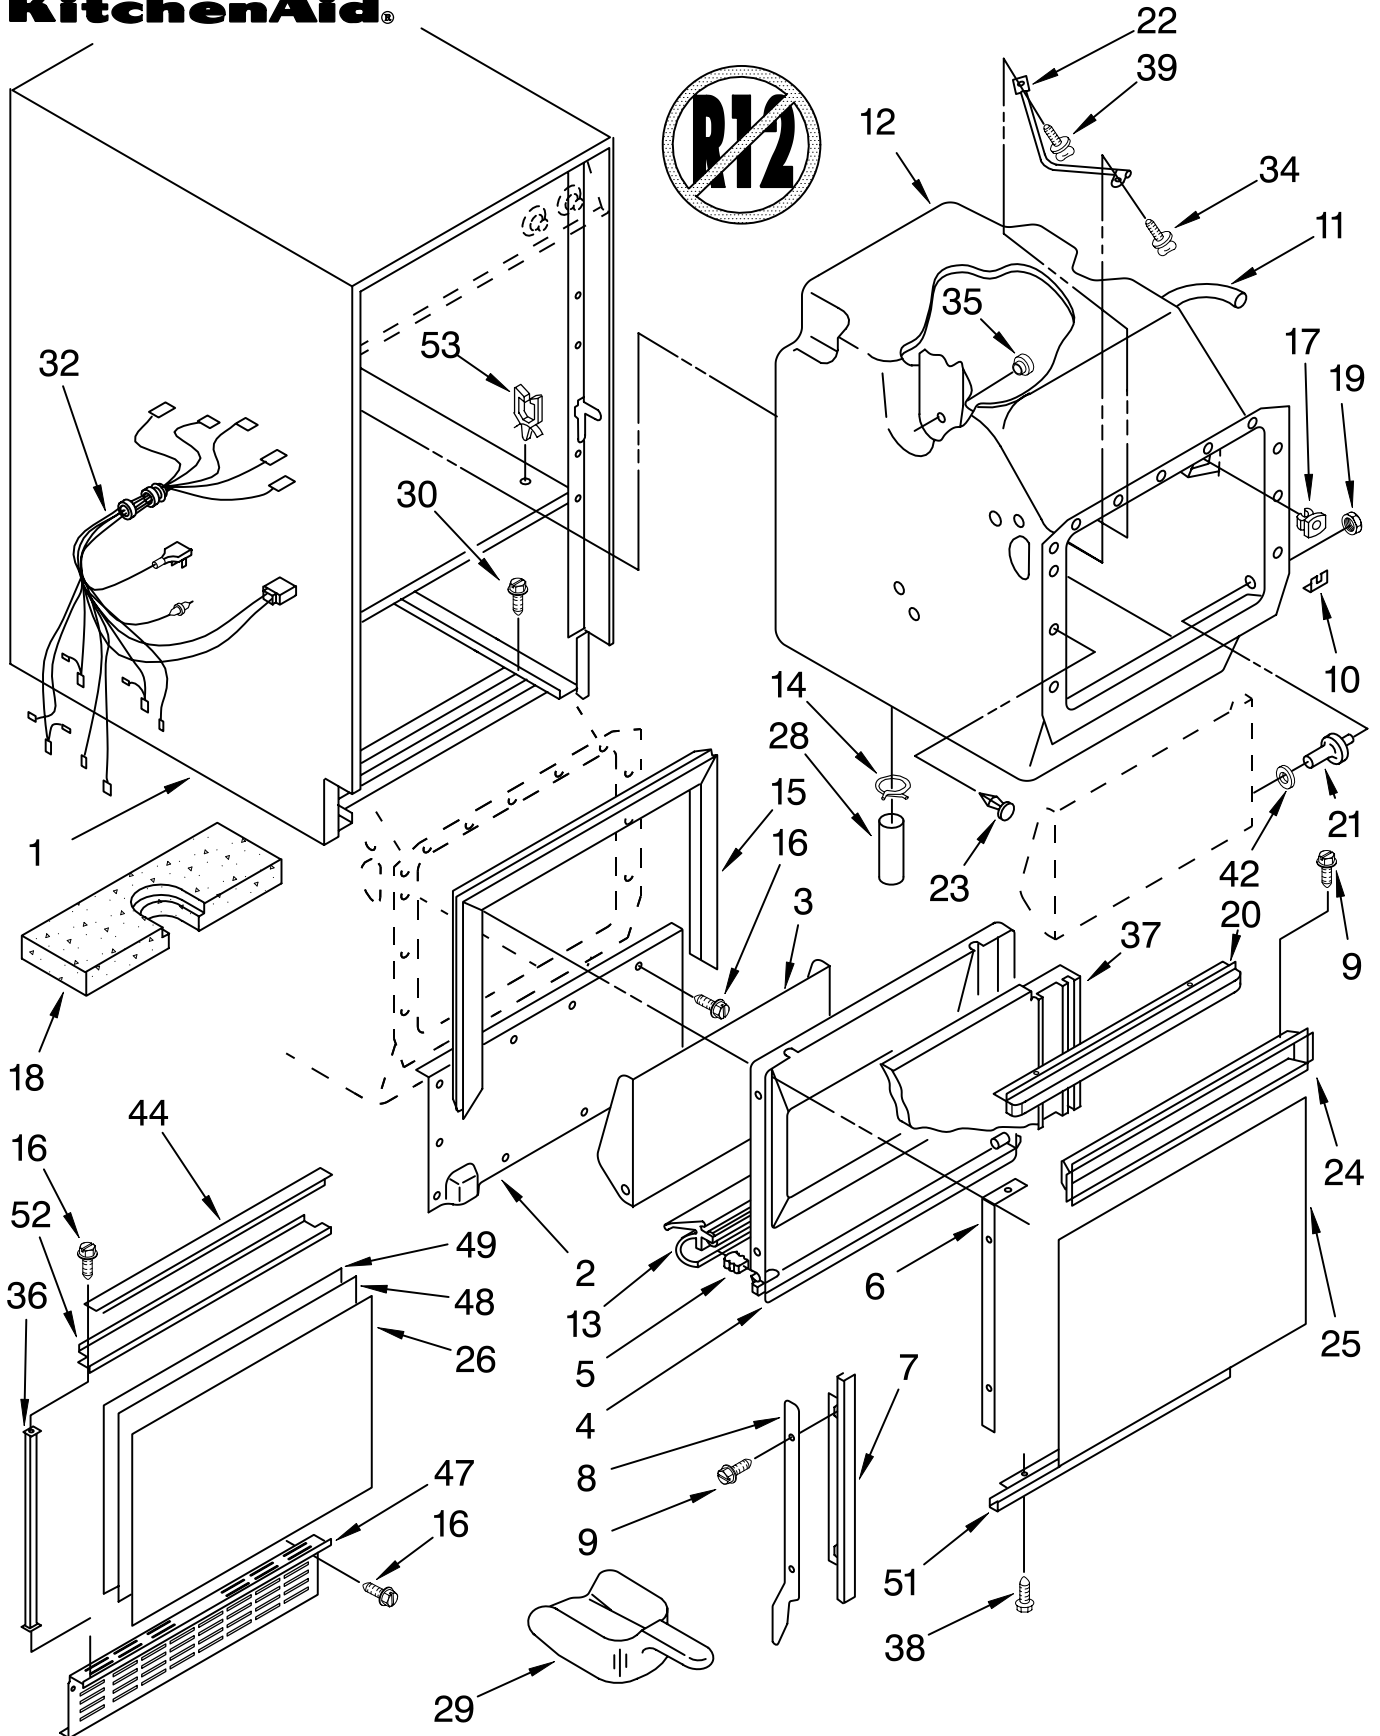

CABINET LINER AND DOOR PARTS

For Models: KUIS185FWH0, KUIS185FAL0, KUIS185FBL0, KUIS185FBS0

(WHITE) (ALMOND) (BLACK) (STAINLESSSTEEL)

ICE CUBE
MAKER

KitchenAid®

FOR ORDERING INFORMATION REFER TO PARTS PRICE LIST

CABINET LINER AND DOOR PARTS

For Models: KUIS185FWH0, KUIS185FAL0, KUIS185FBL0, KUIS185FBS0
(WHITE) (ALMOND) (BLACK) (STAINLESSSTEEL)

Illus. No.	Part No.	DESCRIPTION	Illus. No.	Part No.	DESCRIPTION	Illus. No.	Part No.	DESCRIPTION
1		Shell	25		Panel, Exterior			
	2175636	White		758746	White/ Black			
	2175698	Almond		758745	Almond/ Harvest			
	2175696	BLack			Gold			
2	2175619	Front, Shell		758923	Stainless Steel			
3	756330	Door, Inner Bin	26		Panel, Outer			
4	758655	Liner, Door		758720	White/ Black			
5	593192	Plug, Hinge		758722	Almond/ Harvest			
6	593104	Strip, Tapping (2)			Gold			
7		Trim, Door (2)		758924	Stainless Steel			
	2181113	White	28	593577	Connector, Hose			
	2181115	Almond	29	585158	Scoop			
	2181114	Black	30	680811	Screw, 10-32 x 3/8			
8	593184	Rail, R.S.	32	2174781	Harness, Cabinet			
	593185	Rail, L.S.	34	680930	Thumbscrew,			
9	681459	Screw,			10-1/2			
		8-32 x 5/8 (6)	35	596715	Well Nut (3)			
10	758492	Washer (2)	36		Trim, Side (2)			
11	759213	Tube, Water Fill		2181102	White			
12	2180752	Liner (Includes		2181104	Almond			
		Nos. 10, 11, 17,		2181103	Black			
		19, 21, and 35)		758713	Stainless Steel			
13	2172898	Gasket, Bottom	37	758608	Insulation, Door			
14	596023	Clamp (2)	38	681196	Screw			
15	758921	Gasket	39	681419	Thumbscrew			
16	487909	Screw #8 x 1/2	42	681613	Washer			
17	596807	Grommet	44		Trim, Top			
18	756891	Insulation,			And Bottom			
		Bottom, Foam		2181105	White			
19	681542	Nut		2181107	Almond			
20		Handle, Door		2181106	Black			
	2181152	Black		758716	Stainless Steel			
	2181153	White	47		Grill, Front			
	2181154	Almond		759132	White			
21	758220	Stud (2)		2180778	Almond			
22	593183	Well, Bin		758769	Black			
		Thermostat	48	758770	Panel, Filler			
23	596812	Clip, Panel (12)	49	758771	Panel, Inner			
24		Pocket, Handle	51		Trim, Door			
	2181117	White			(Lower)			
	2181119	Almond		2181109	White			
	2181118	BLack		2181111	Almond			
				2181110	Black			
			52	2175604	Support, Front			
			53	489482	Retainer, Wire			

**FOLLOWING PARTS
NOT ILLUSTRATED**

OPTIONAL PARTS NOT INCLUDED

503695	Sealer, Cork (1/4 Pound)
797403	Cement, Insulation (1 Oz.)
505587	Sealer, Mastic (1 Qt.)
212643	Sealer, Gum (22 Pcs. 3/16" x 7")
479976	Kit, Insulation (5 Pcs. 3" x 24" x 48")
978025	Valve, Access (1/4")
978026	Valve, Access (5/16")
978027	Valve, Access (3/8")
978028	Valve, Access (1/2")
978029	Valve, Access (5/8")
978030	Valve, Access (3/4")

LITERATURE PARTS

LIT2181092	Use & Care Guide
LIT2175675	Instructions, Installation
LIT2180830	Service and Wiring Sheet

FOR ORDERING INFORMATION REFER TO PARTS PRICE LIST