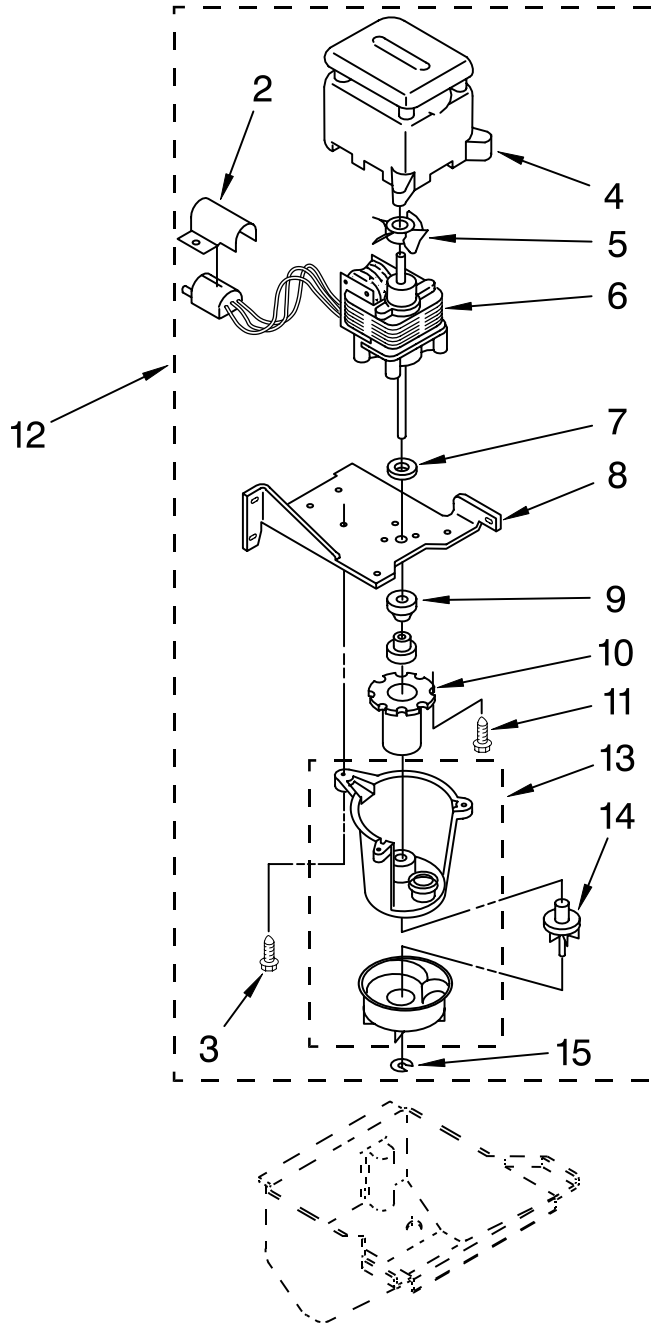

PUMP PARTS

For Models: KUIS185FWH0, KUIS185FAL0, KUIS185FBL0, KUIS185FBS0
(WHITE) (ALMOND) (BLACK) (STAINLESSSTEEL)

Illus. No.	Part No.	DESCRIPTION

2	756124	Cover, Plug
3	681391	Screw, 8-18 x 3/4
4	583155	Housing, Motor
5	587096	Blade, Fan
6	1127834	Motor, Pump
7	583424	Washer
8	756122	Bracket, Pump
9	596016	Grommet (2)
10	593229	Sleeve
11	681390	Screw, 8-32 x 3/8
12	756782	Pump, Water (Complete)
13	583518	Pump
14	583426	Impeller (Includes Retaining Ring 15)
15	681301	Ring, Retainer

FOR ORDERING INFORMATION REFER TO PARTS PRICE LIST