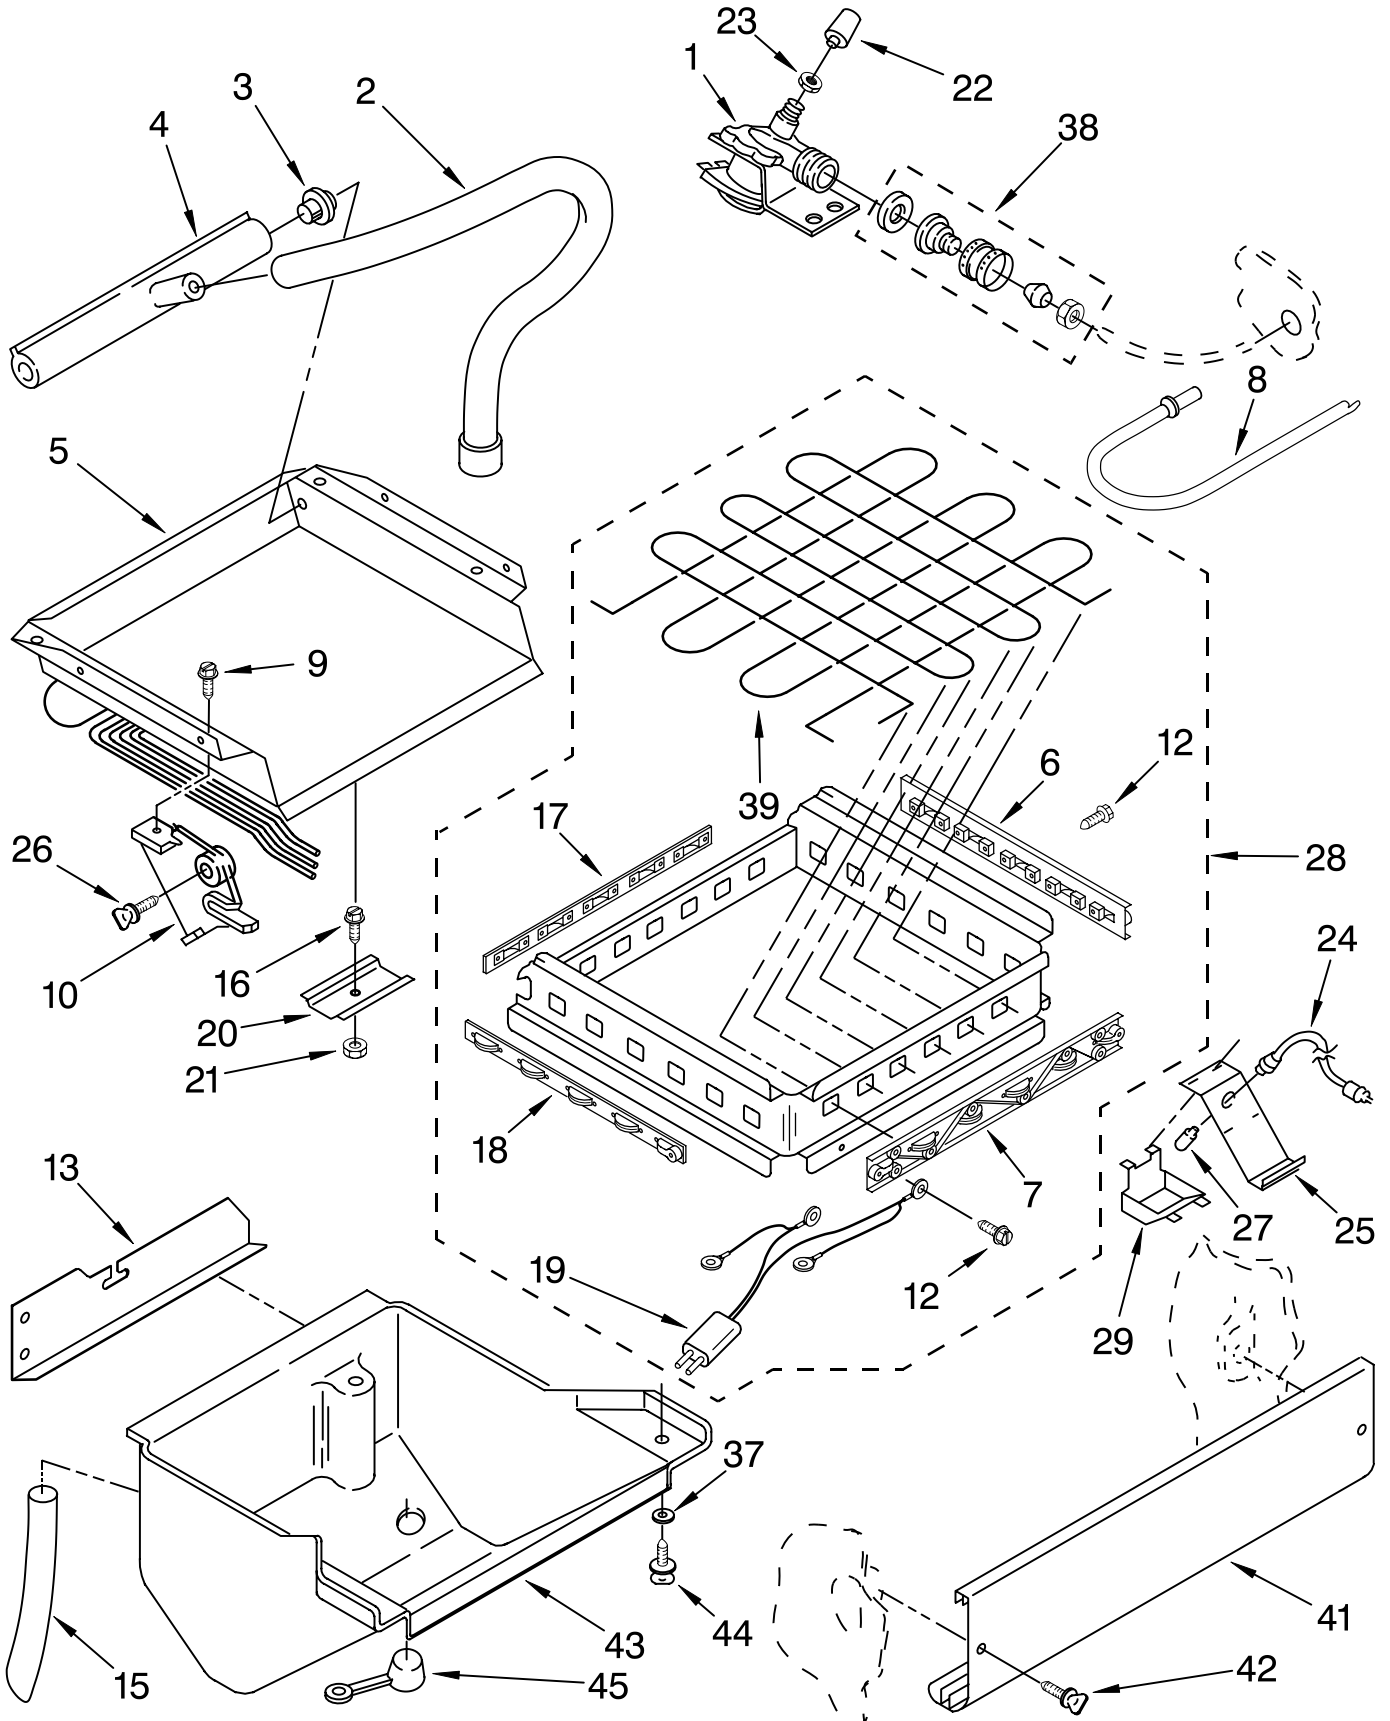

EVAPORATOR, ICE CUTTER GRID AND WATER PARTS

For Models: KUIS185FWH1, KUIS185FAL1, KUIS185FBL1, KUIS185FBS1

(WHITE) (ALMOND) (BLACK) (STAINLESS STEEL)

FOR ORDERING INFORMATION REFER TO PARTS PRICE LIST

EVAPORATOR, ICE CUTTER GRID AND WATER PARTS

For Models: KUIS185FWH1, KUIS185FAL1, KUIS185FBL1, KUIS185FBS1

(WHITE) (ALMOND) (BLACK) (STAINLESS STEEL)

Illus. No.	Part No.	DESCRIPTION
1	759296	Valve, Complete Water
2	585856	Tube, Plastic
3	758597	Plug (2)
4	1129798	Dispenser, Water
5	2181203	Evaporator
6	2174726	Spacer, Adjustable (Side)
7	2174724	Spacer, Adjustable (Front)
8	759213	Tube, Water Fill
9	489049	Screw 10-12 x 1/2
10	756564	Bracket, Grid Mounting (2)
12	489443	Screw
13	585853	Shelf, Water Pan
15	759109	Hose, Overflow
16	596037	Screw, 10-32 x 1/2
17	2174725	Spacer, Fixed (Rear)
18	2174727	Spacer, Fixed (Side)
19	2174750	Harness, Grid
20	587662	Clamp
21	681676	Nut, Wing
22	841707	Insert
23	627018	Nut & Sleeve Assembly
24	758488	Harness, Light
25	758490	Bracket, Lamp
26	681611	Thumbscrew
27	745362	Bulb
28	2174752	Grid Assembly (Complete)
29	758489	Shield, Light
37	681245	Washer
38	2165477	Adapter
39	2174754	Wire, Grid Cutter
41	593171	Panel, Grid
42	681534	Thumbscrew, 10-32 x 5/8
43	756659	Pan
44	681419	Thumbscrew, 10 x 1/2
45	759043	Stopper, Water Pan

FOR ORDERING INFORMATION REFER TO PARTS PRICE LIST