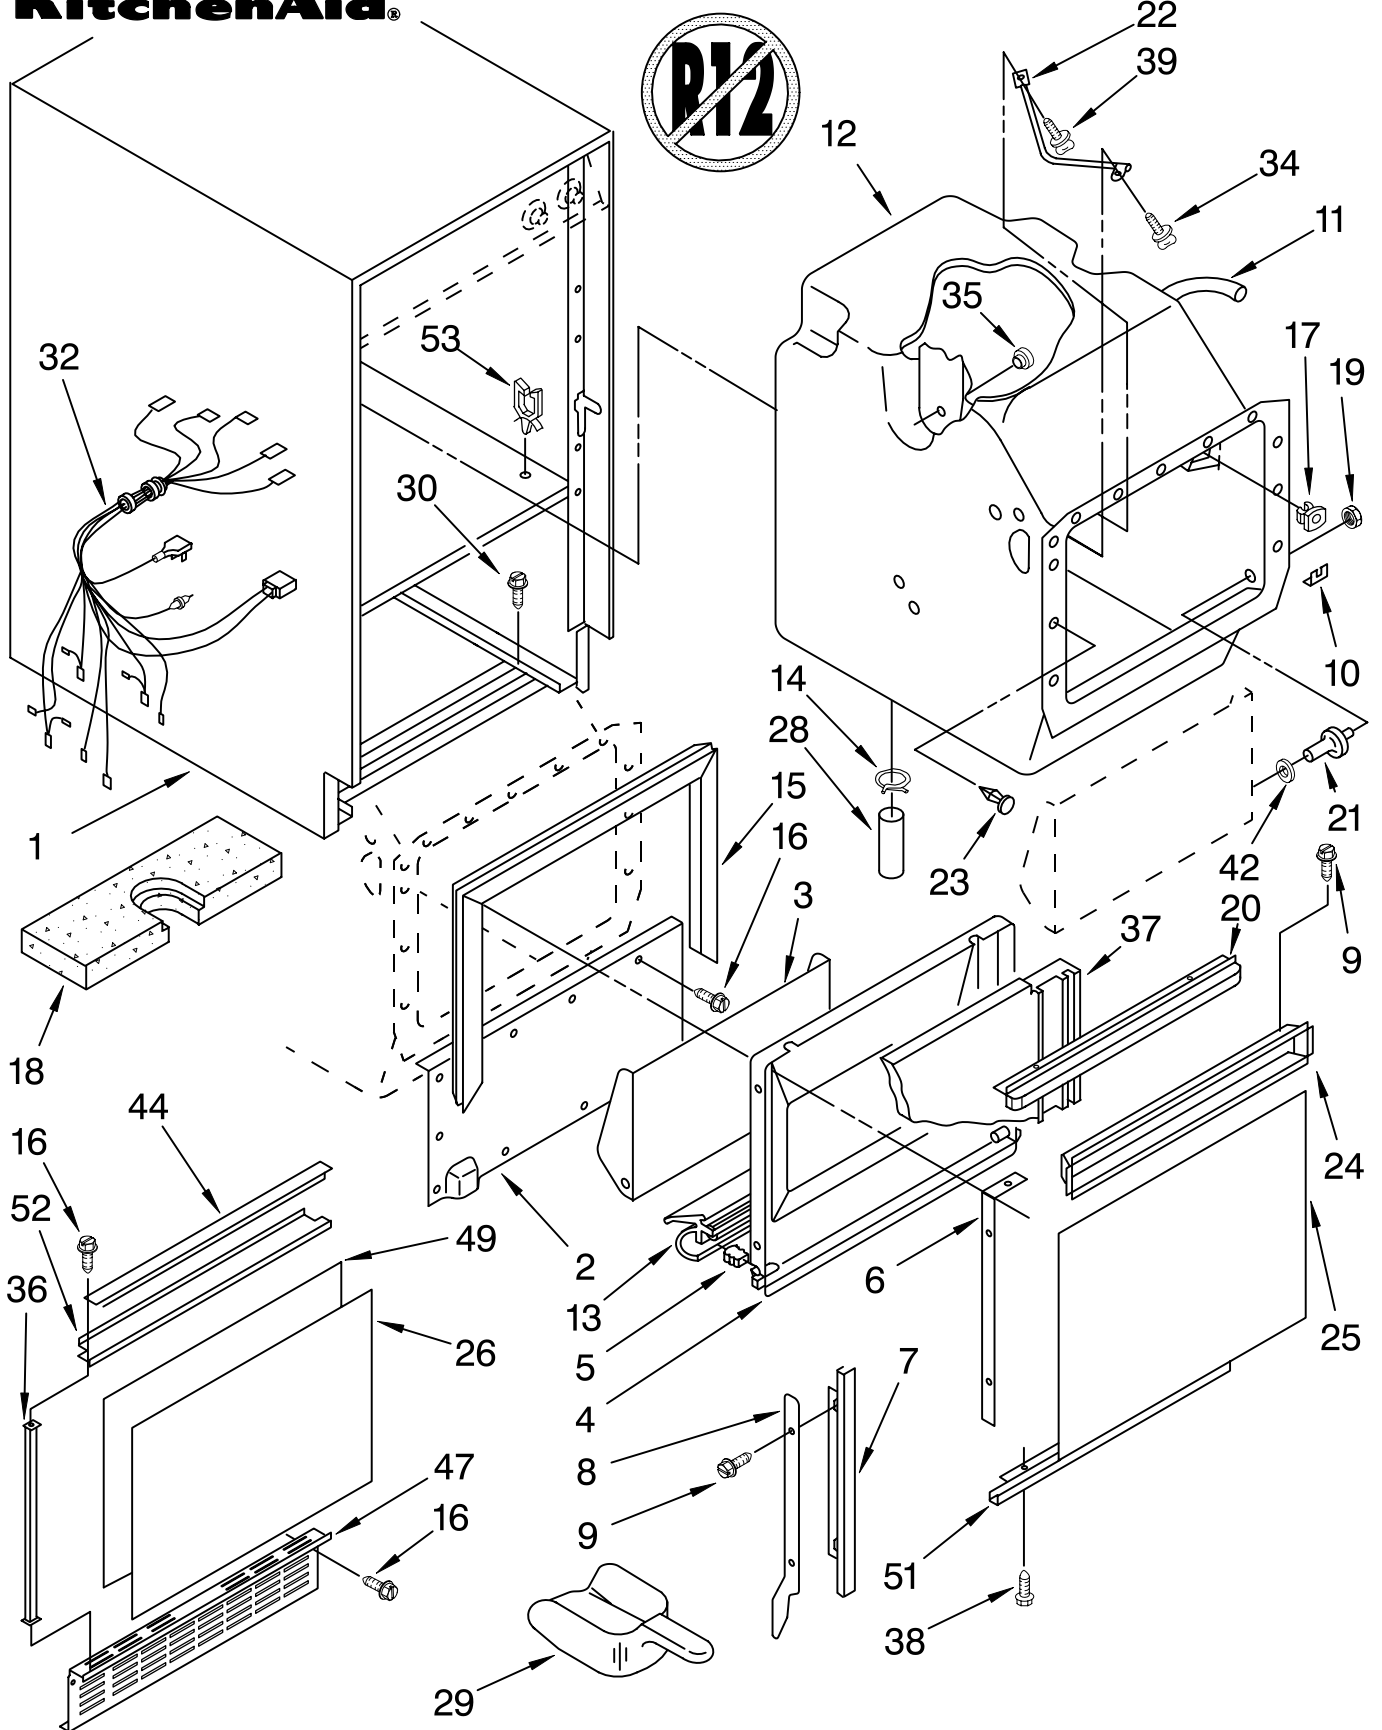

CABINET LINER AND DOOR PARTS

For Models: KUIS185FWH1, KUIS185FAL1, KUIS185FBL1, KUIS185FBS1

(WHITE) (ALMOND) (BLACK) (STAINLESS STEEL)

ICE CUBE
MAKER

KitchenAid®

FOR ORDERING INFORMATION REFER TO PARTS PRICE LIST

CABINET LINER AND DOOR PARTS

For Models: KUIS185FWH1, KUIS185FAL1, KUIS185FBL1, KUIS185FBS1

(WHITE) (ALMOND) (BLACK) (STAINLESS STEEL)

Illus. No.	Part No.	DESCRIPTION
1		Shell
	2175636	White
	2175698	Almond
	2175696	Black
2	2175619	Front, Shell
3	756330	Door, Inner Bin
4	758655	Liner, Door
5	593192	Plug, Hinge
6	593104	Strip, Tapping (2)
7		Trim, Door (2)
	2181113	White
	2181115	Almond
	2181114	Black
	759272	Stainless Steel
8	593184	Rail, R.S.
	593185	Rail, L.S.
9	681459	Screw, 8-32 x 5/8 (6)
10	758492	Washer (2)
11	759213	Tube, Water Fill
12	2180752	Liner (Includes Nos. 10, 11, 17, 19, 21, and 35)
13	2172898	Gasket, Bottom
14	596023	Clamp (2)
15	758921	Gasket
16	487909	Screw #8 x 1/2
17	596807	Grommet
18	756891	Insulation, Bottom, Foam
19	681542	Nut
20		Handle, Door
	2181152	Black
	2181153	White
	2181154	Almond
21	758220	Stud (2)
22	593183	Well, Bin Thermostat
23	596812	Clip, Panel (12)

Illus. No.	Part No.	DESCRIPTION
24		Pocket, Handle
	2181117	White
	2181119	Almond
	2181118	Black
	759274	Stainless Steel
25		Panel, Exterior
	758746	White/ Black
	758745	Almond/ Harvest Gold
	758923	Stainless Steel
26		Panel, Outer
	758720	White/ Black
	758722	Almond/ Harvest Gold
	758924	Stainless Steel
28	593577	Connector, Hose
29	585158	Scoop
30	680811	Screw, 10-32 x 3/8
32	2181157	Harness, Cabinet
34	680930	Thumbscrew, 10-1/2
35	596715	Well Nut (3)
36		Trim, Side (2)
	2181102	White
	2181104	Almond
	2181103	Black
	758713	Stainless Steel
37	758608	Insulation, Door
38	681196	Screw
39	681419	Thumbscrew
42	681613	Washer
44		Trim, Top And Bottom
	2181105	White
	2181107	Almond
	2181106	Black
	758716	Stainless Steel
47		Grill, Front
	759132	White
	2180778	Almond
	758769	Black
49	758771	Panel, Inner
51		Trim, Door (Lower)
	2181109	White
	2181111	Almond
	2181110	Black
	755677	Stainless Steel
52	2175604	Support, Front
53	489482	Retainer, Wire

Illus. No.	Part No.	DESCRIPTION

**FOLLOWING PARTS
NOT ILLUSTRATED**

OPTIONAL PARTS NOT INCLUDED

503695	Sealer, Cork (1/4 Pound)
797403	Cement, Insulation (1 Oz.)
505587	Sealer, Mastic (1 Qt.)
212643	Sealer, Gum (22 Pcs. 3/16" x 7")
479976	Kit, Insulation (5 Pcs. 3" x 24" x 48")
978025	Valve, Access (1/4")
978026	Valve, Access (5/16")
978027	Valve, Access (3/8")
978028	Valve, Access (1/2")
978029	Valve, Access (5/8")
978030	Valve, Access (3/4")

LITERATURE PARTS

LIT2181092	Use & Care Guide
LIT2175675	Instructions, Installation
LIT2180830	Service and Wiring Sheet

FOR ORDERING INFORMATION REFER TO PARTS PRICE LIST