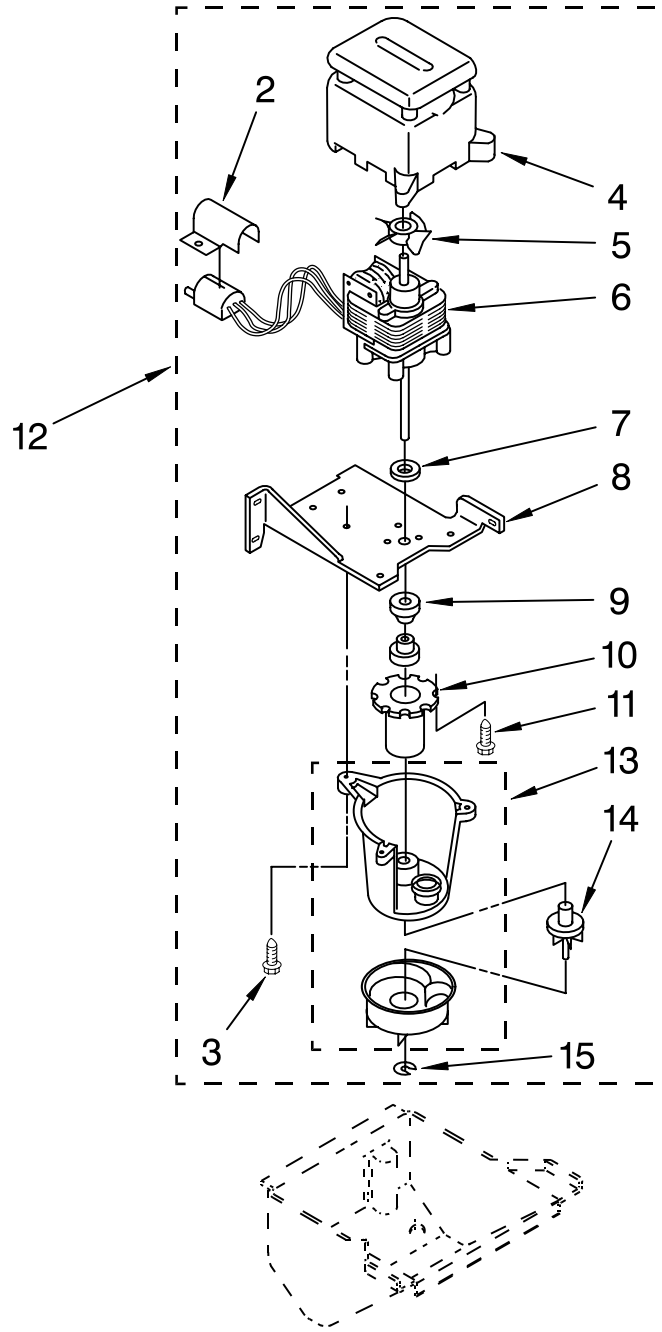

PUMP PARTS

For Models: KUIS185FWH1, KUIS185FAL1, KUIS185FBL1, KUIS185FBS1
(WHITE) (ALMOND) (BLACK) (STAINLESS STEEL)

Illus. No.	Part No.	DESCRIPTION
2	756124	Cover, Plug
3	681391	Screw, 8-18 x 3/4
4	583155	Housing, Motor
5	587096	Blade, Fan
6	1127834	Motor, Pump
7	583424	Washer
8	756122	Bracket, Pump
9	596016	Grommet (2)
10	593229	Sleeve
11	681390	Screw, 8-32 x 3/8
12	756782	Pump, Water (Complete)
13	583518	Pump
14	583426	Impeller (Includes Retaining Ring 15)
15	681301	Ring, Retainer

FOR ORDERING INFORMATION REFER TO PARTS PRICE LIST