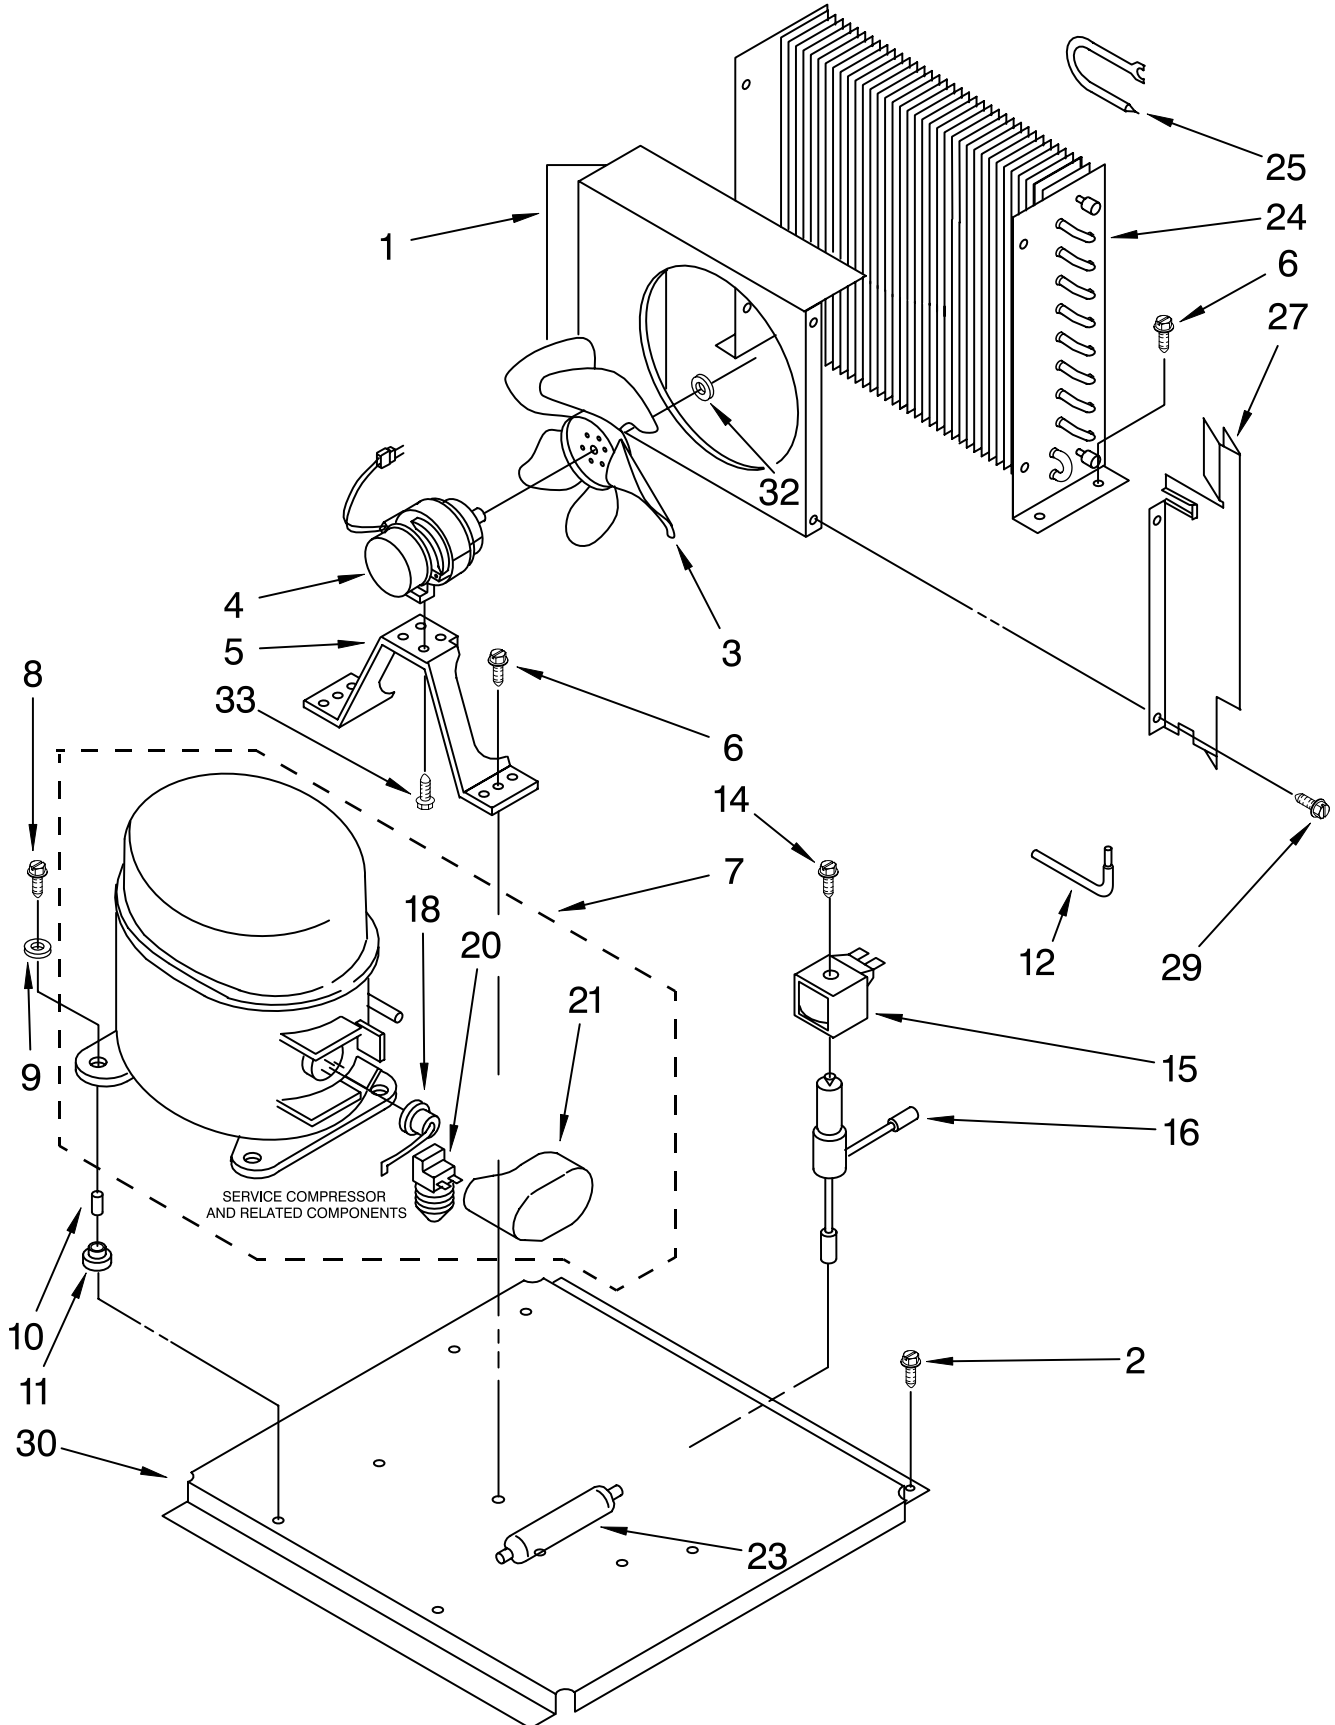

UNIT PARTS

For Models: KUIS185FWH1, KUIS185FAL1, KUIS185FBL1, KUIS185FBS1
(WHITE) (ALMOND) (BLACK) (STAINLESS STEEL)

FOR ORDERING INFORMATION REFER TO PARTS PRICE LIST

UNIT PARTS

For Models: KUIS185FWH1, KUIS185FAL1, KUIS185FBL1, KUIS185FBS1
(WHITE) (ALMOND) (BLACK) (STAINLESS STEEL)

<u>Illus.</u> <u>No.</u>	<u>Part</u> <u>No.</u>	<u>DESCRIPTION</u>
1	2180948	Shroud
2	680811	Screw
3	572728	Blade, Fan
4	1108089	Motor, Fan
5	560817	Bracket
6	681305	Screw, 1/4-20 x 1/2 (6)
7	2176659	Compressor
8	680233	Screw (4)
9	595230	Washer (4)
10	585564	Sleeve (4)
11	596355	Grommet (4)
12	2154019	Tube, Process
14	489472	Screw
15	759112	Coil, Solenoid
16	759113	Valve, Body
18	2183404	Overload
20	2183410	Relay, Start
21	2162358	Cover, Terminal
23	2180801	Drier
24	2180808	Condenser
25	2180807	Accumulator
27	758811	Deflector, Front
29	681167	Screw, 8 x 3/8
30	2180938	Base, Unit
32	681650	Conical Washer 1/4-20 Hex
33	489199	Screw

REFRIGERANT CHARGE

6.75 OZ. (R134A)

FOR ORDERING INFORMATION REFER TO PARTS PRICE LIST