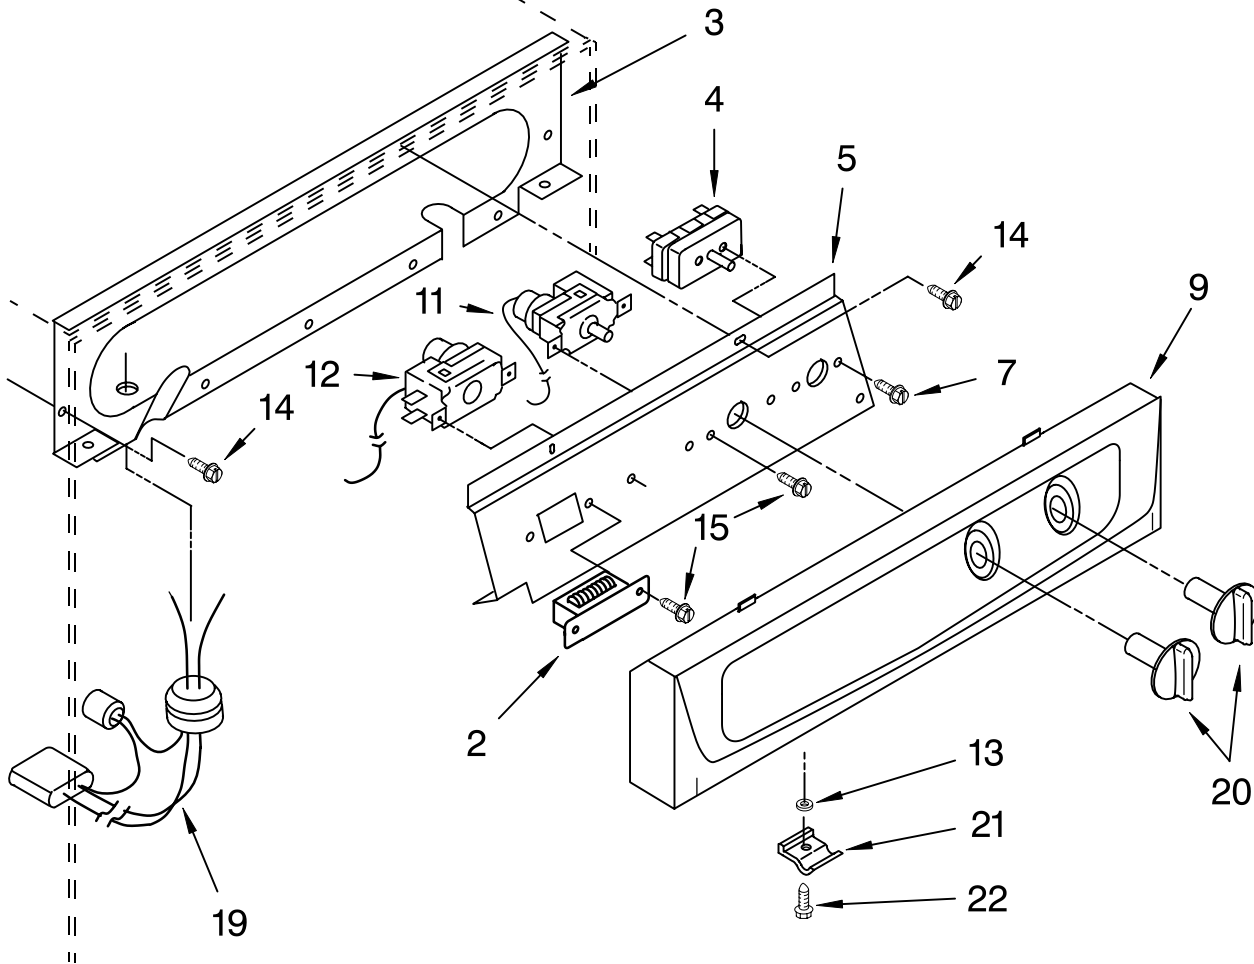

ESCUTCHEON AND CONTROL COMPONENTS

For Models: KUIS185FWH1, KUIS185FAL1, KUIS185FBL1, KUIS185FBS1

(WHITE) (ALMOND) (BLACK) (STAINLESS STEEL)

SHELL (PHANTOM VIEW
from Cabinet Parts Page)

Illus. No.	Part No.	DESCRIPTION
2	2165483	Transformer
3	2165530	Escutcheon, Panel
4	2181045	Switch, Service
5	2172846	Bracket, Control
7	595005	Screw, 8-32 x 1/4
9	2180995	White
	2180996	Almond
	2180975	Black

Illus. No.	Part No.	DESCRIPTION
11	759308	Thermostat, Evaporator
12	759309	Thermostat, Bin Control
13	681245	Washer
14	487909	Screw #8 x 1/2
15	681036	Screw
19	758567	Harness, Grid

Illus. No.	Part No.	DESCRIPTION
20		Knob
	2180998	White
	2180999	Almond
	2180997	Black
21		Latch
	759123	White
	2180773	Almond
	759007	Black
22	680964	Screw, 8-32 x 1/2

FOR ORDERING INFORMATION REFER TO PARTS PRICE LIST