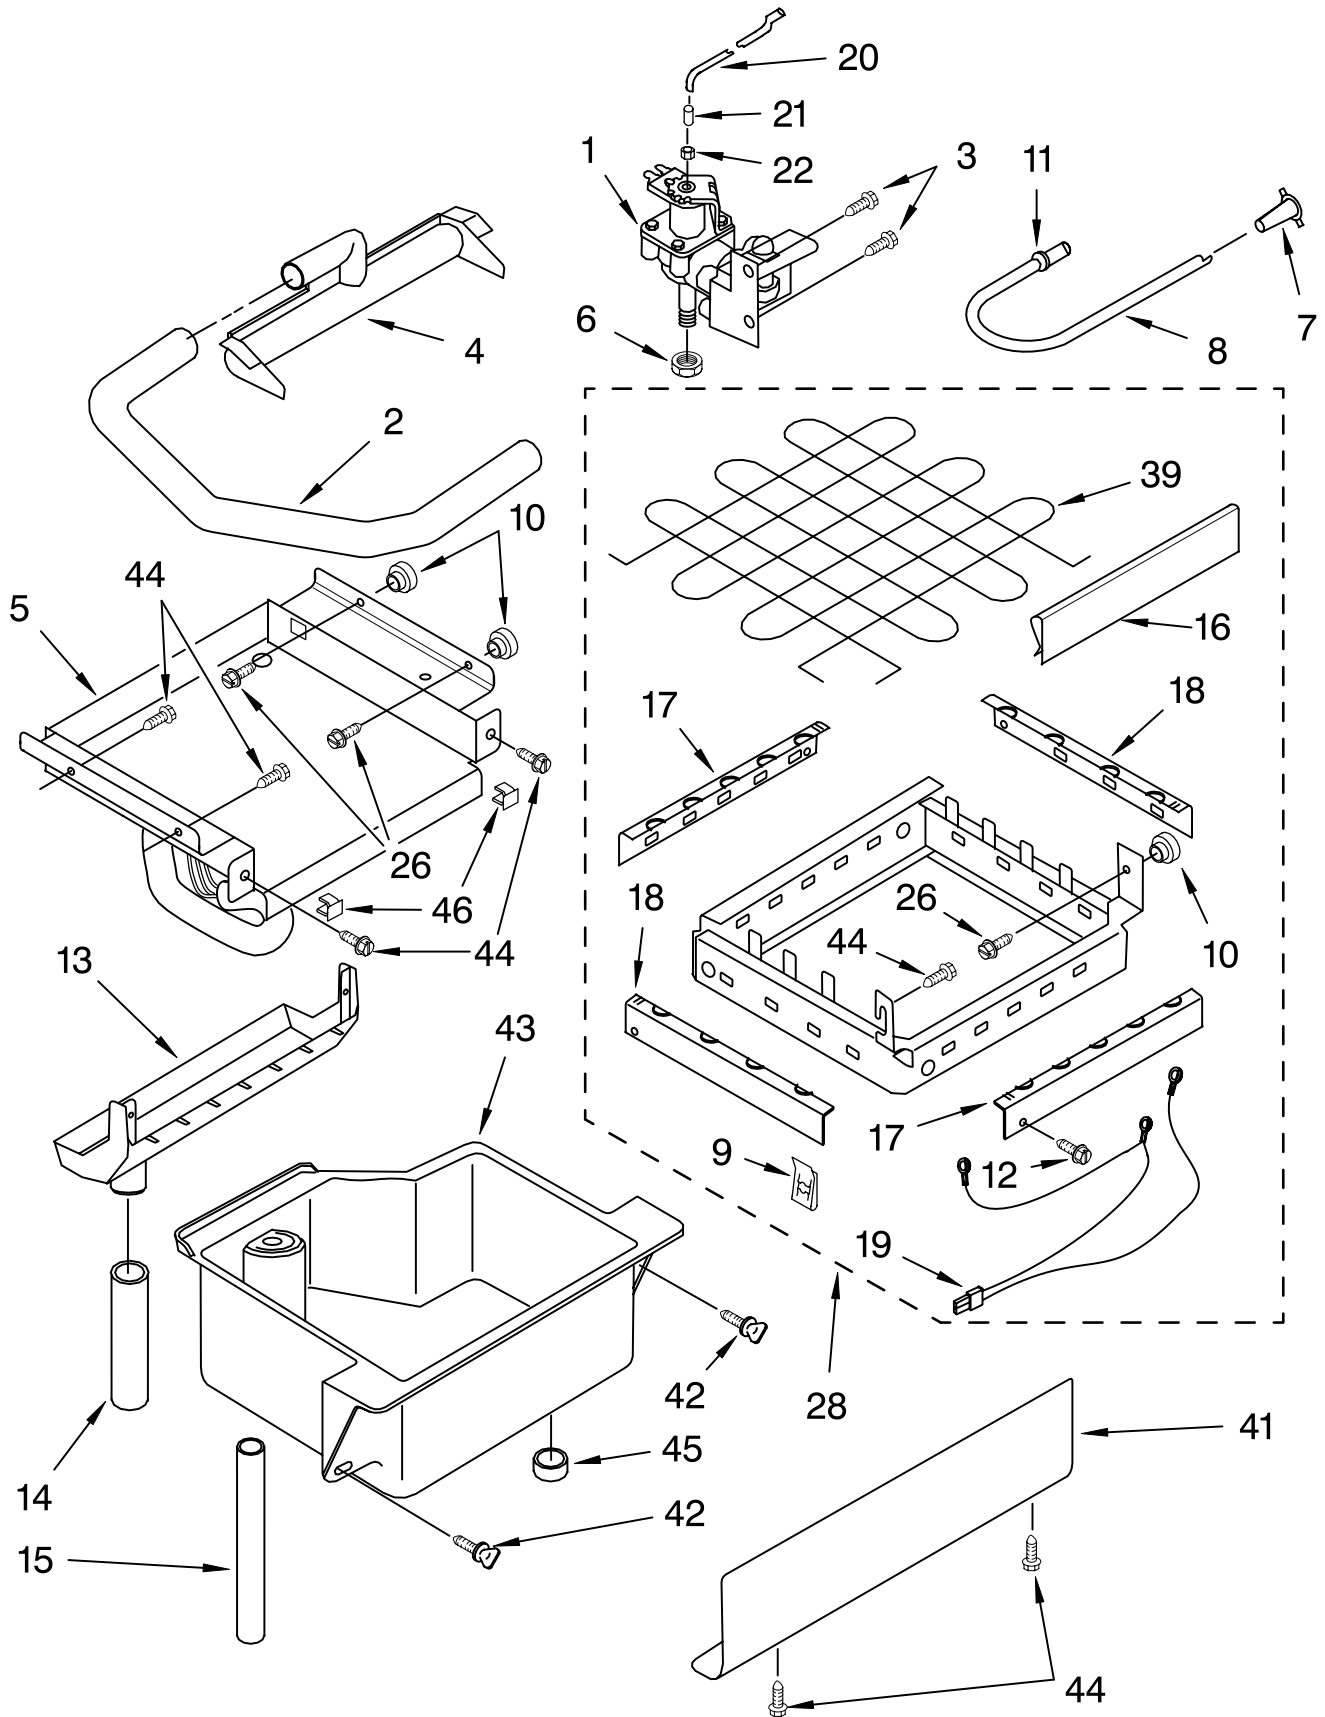

EVAPORATOR, ICE CUTTER GRID AND WATER PARTS

For Models: KUIS15PRHW5, KUIS15PRHB5

(WHITE) (BLACK)

FOR ORDERING INFORMATION REFER TO PARTS PRICE LIST

EVAPORATOR, ICE CUTTER GRID AND WATER PARTS

For Models: KUIS15PRHW5, KUIS15PRHB5

(WHITE)

(BLACK)

Illus. No.	Part No.	DESCRIPTION
1	2185758	Valve, Complete Water
2	2217286	Tube, Plastic
3	488687	Screw 8-15 X 5/8
4	2185523	Dispenser, Water
5	2217269	Evaporator
6	627018	Nut, Compression
7	841707	Insert, Tube
8	2172593	Tube, Water Fill
9	488660	Nut, Speed
10	836667	Spacer
11	2208539	Fastener, Pushnut
12	489443	Screw
13	2185625	Reservoir, Water Slide
14	2185626	Tube
15	2185673	Hose, Overflow
16	2217310	Guide-Ice, Grid
17	2185615	Bracket, Front and Rear
18	2185611	Bracket, Side Left and Right
19	2185681	Harness, Grid
20	2208533	Tube
21	487627	Ball Sleeve
22	487857	Nut Ball, Sleeve
26	3400886	Screw 8-18 X 1 1/4
28	2185614	Grid Assembly (Complete)
39	2174754	Wire, Grid Cutter
41	2185570	Cover, Grid
42	8281228	Thumbscrew
43	2217379	Reservoir, Water
44	3400884	Screw 8-18 X 5/8
45	2185696	Cap, Drain
46	3400909	Nut, Push-In

FOR ORDERING INFORMATION REFER TO PARTS PRICE LIST