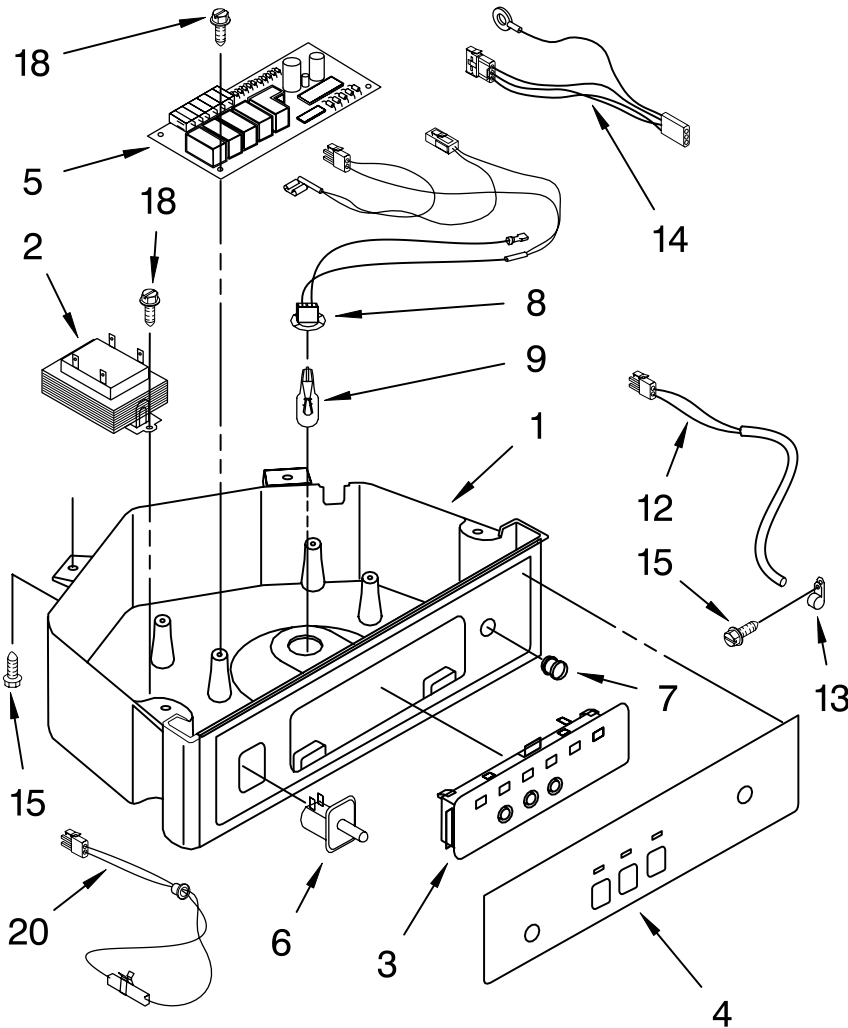

# EVAPORATOR, ICE CUTTER GRID AND WATER PARTS

For Models: KUIS15PRHW5, KUIS15PRHB5

(WHITE)

(BLACK)

<b>Illus. No.</b>	<b>Part No.</b>	<b>DESCRIPTION</b>
1	2185758	Valve, Complete Water
2	2217286	Tube, Plastic
3	488687	Screw 8-15 X 5/8
4	2185523	Dispenser, Water
5	2217269	Evaporator
6	627018	Nut, Compression
7	841707	Insert, Tube
8	2172593	Tube, Water Fill
9	488660	Nut, Speed
10	836667	Spacer
11	2208539	Fastener, Pushnut
12	489443	Screw
13	2185625	Reservoir, Water Slide
14	2185626	Tube
15	2185673	Hose, Overflow
16	2217310	Guide-Ice, Grid
17	2185615	Bracket, Front and Rear
18	2185611	Bracket, Side Left and Right
19	2185681	Harness, Grid
20	2208533	Tube
21	487627	Ball Sleeve
22	487857	Nut Ball, Sleeve
26	3400886	Screw 8-18 X 1 1/4
28	2185614	Grid Assembly (Complete)
39	2174754	Wire, Grid Cutter
41	2185570	Cover, Grid
42	8281228	Thumbscrew
43	2217379	Reservoir, Water
44	3400884	Screw 8-18 X 5/8
45	2185696	Cap, Drain
46	3400909	Nut, Push-In

# PUMP PARTS

For Models: KUIS15PRHW5, KUIS15PRHB5  
(WHITE)      (BLACK)

Illus. No.	Part No.	DESCRIPTION
1	2217220	Pump, Water (Complete)
2	3400884	Screw 8-18 X 5/8
3	2185677	Cover, Pump
4	2185585	Bracket, Connector Assembly

# CONTROL PANEL PARTS

For Models: KUIS15PRHW5, KUIS15PRHB5

(WHITE)

(BLACK)

Illus. No.	Part No.	DESCRIPTION
1	2185738	Box, Control
2	2185657	Transformer
3	2185592	Assembly, Switch (ALSO ORDER #4)
4	2208317W	Overlay
5	6100499	P.C. Board
6	2149705	Switch, Plunger
7	2185694	Lens, LED
8	2185692	Wiring Harness Grid/ Light
9	745362	Bulb
10	2185788	Clamp
11	2187286	Wiring Harness, Complete Unit (Includes Power Cord)
12	2217288	Thermostat, Bin
13	2185825	Clamp
14	2185703	Wiring Harness, Main to Pump,
15	3400884	Screw 8-18 X 5/8
18	3400850	Screw 8-16 X 3/8
20	2217289	Thermistor, Ice Control