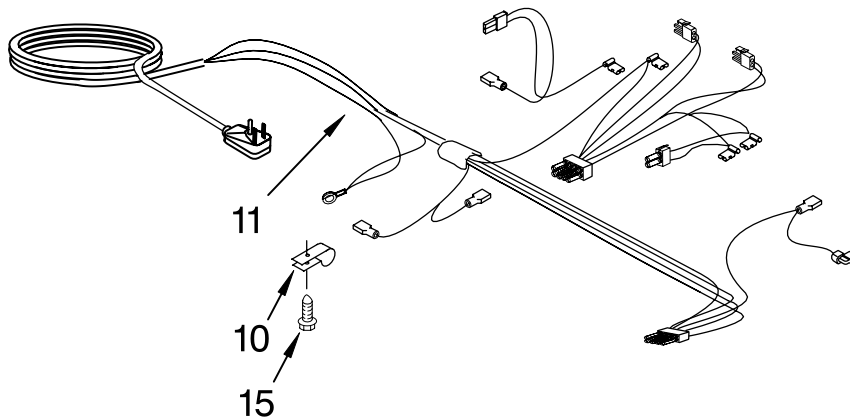

# CONTROL PANEL PARTS

For Models: KUIS15PRHW5, KUIS15PRHB5

(WHITE)

(BLACK)

Illus. No.	Part No.	DESCRIPTION
1	2185738	Box, Control
2	2185657	Transformer
3	2185592	Assembly, Switch (ALSO ORDER #4)
4	2208317W	Overlay
5	6100499	P.C. Board
6	2149705	Switch, Plunger
7	2185694	Lens, LED
8	2185692	Wiring Harness Grid/ Light
9	745362	Bulb
10	2185788	Clamp
11	2187286	Wiring Harness, Complete Unit (Includes Power Cord)
12	2217288	Thermostat, Bin
13	2185825	Clamp
14	2185703	Wiring Harness, Main to Pump,
15	3400884	Screw 8-18 X 5/8
18	3400850	Screw 8-16 X 3/8
20	2217289	Thermistor, Ice Control