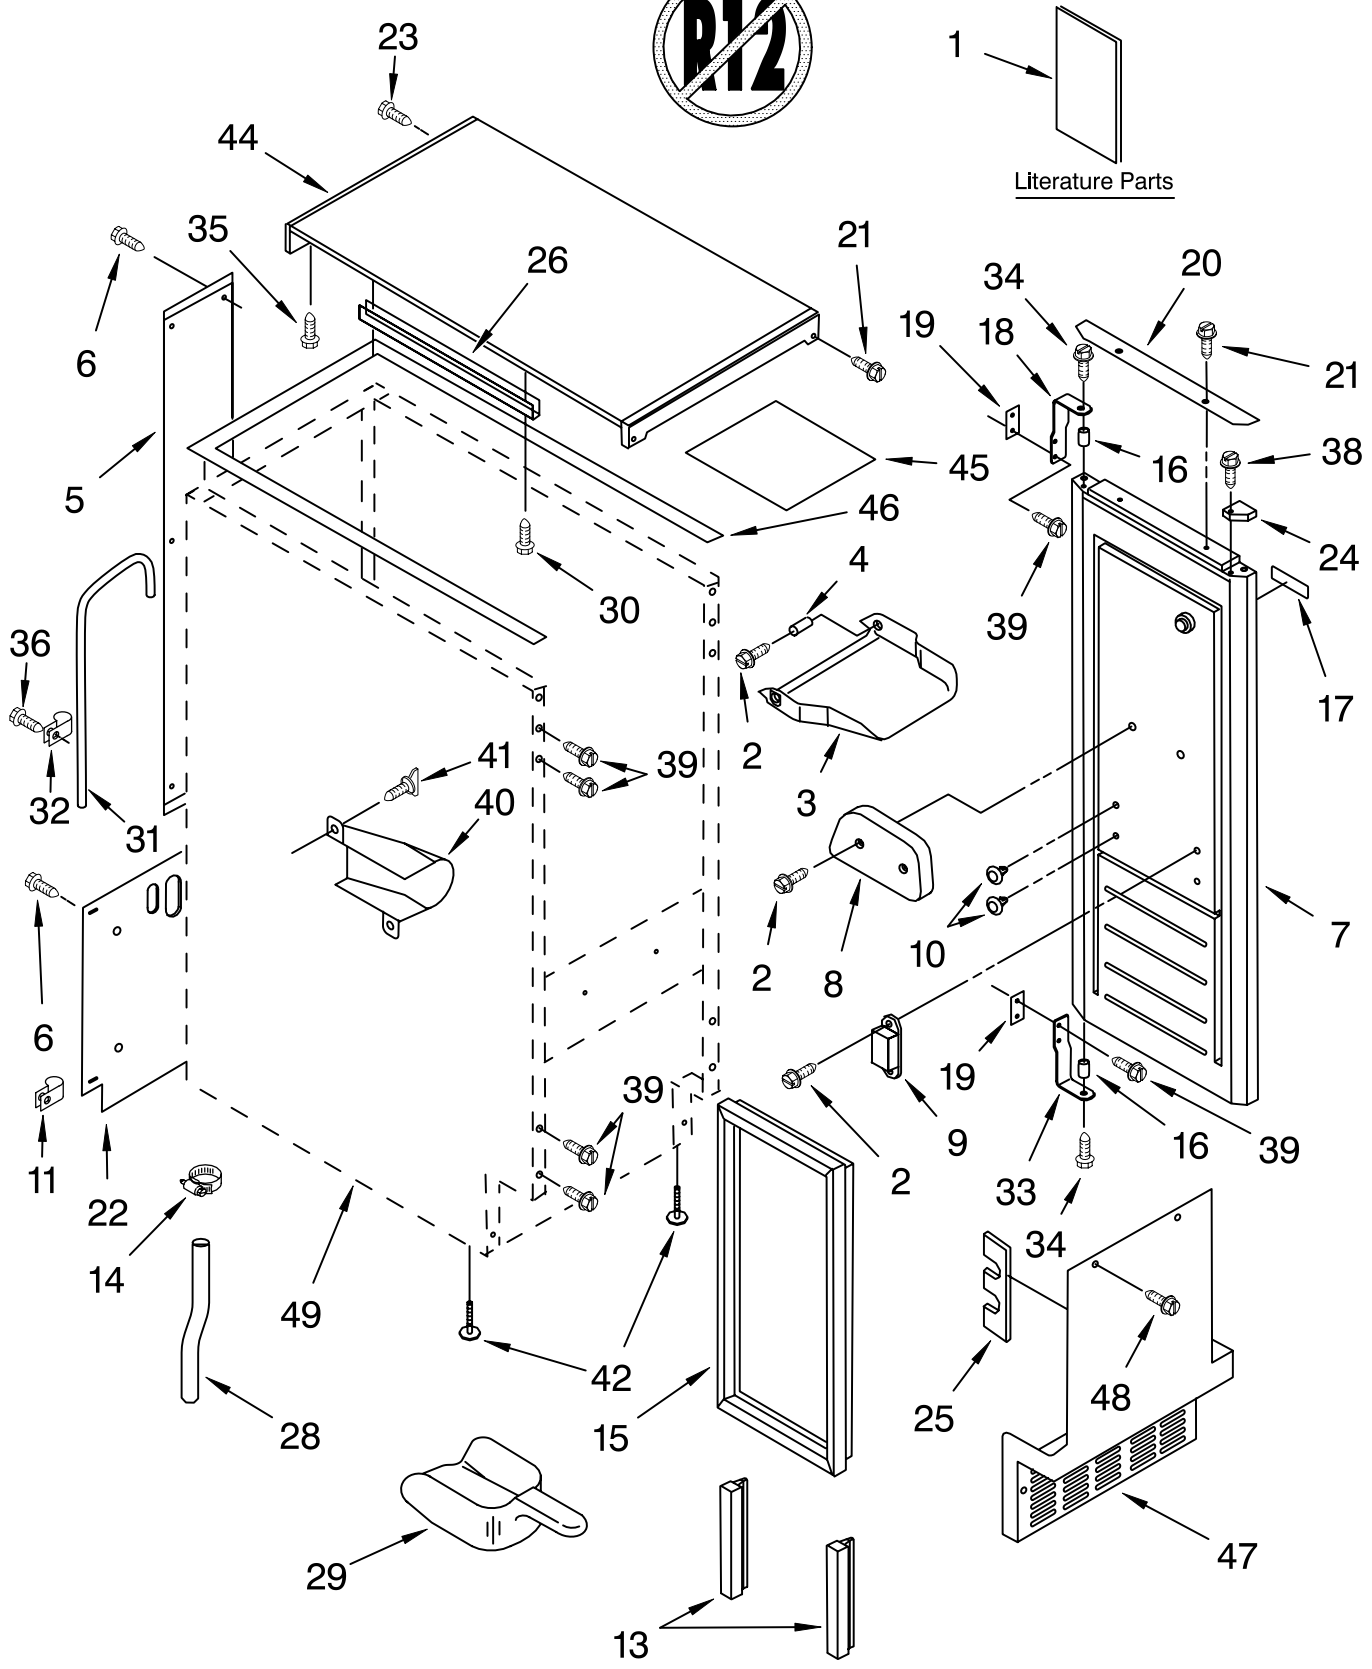

CABINET LINER AND DOOR PARTS

For Models: KUIS15PRHW5, KUIS15PRHB5
(WHITE) (BLACK)

ICE CUBE
MAKER

KitchenAid®

FOR ORDERING INFORMATION REFER TO PARTS PRICE LIST

CABINET LINER AND DOOR PARTS

For Models: KUIS15PRHW5, KUIS15PRHB5

(WHITE) (BLACK)

Illus. No.	Part No.	DESCRIPTION	Illus. No.	Part No.	DESCRIPTION	Illus. No.	Part No.	DESCRIPTION
1		Literature Parts	22	2185730	Assembly, Unit Cover	47		Grill, Front
	LIT2217246	Use & Care Guide					2185571W	White
	LIT2217232	Service & Wiring Sheet	23	8281184	Screw		2185571B	Black
2	3400886	Screw 8-18 X 1 1/4	24		Filler, Endcap Left Side	48	489474	Screw 8-18 X 1 Cabinet & Liner (NOT SERVICED)
3	2185742	Bin, Door		2185655W	White	49		
4	2185678	Spacer		2185655B	Black			
5	2217394	Cover, Wiring		2185656W	White			
6	489442	Screw		2185656B	Black			
7		Door	25	2185756	Pad, Foam	Parts Not Illustrated and Optional Parts (Not Included)		
	2932803W	White	26	2185691	Channel, Wiring			
	2932803B	Black	28	2185672	Tube, Drain (Drain to Pump)		503695	Sealer, Cork (1/4 Pound)
8	2185695	Cam, Door	29	585158	Scoop		797403	Cement, Insulation (1 Oz.)
9	2217393	Assembly, Magnetic Catch	30	3400884	Screw 8-18 X 5/8		505587	Sealer, Mastic (1 Qt.)
10	2189000	Plug, Hole	31	2185926	Tube, Air Vent		212643	Sealer, Gum (22 Pcs. 3/16" x 7")
11	489385	Clamp	32	2208367	Clamp, Tube (3)		479976	Kit, Insulation (5 Pcs. 3" x 24" x 48")
13	2217367	Gasket, Bottom	33	2185711	Hinge, Bottom		978025	Valve, Access (1/4")
14	489503	Clamp	34	2185712	Pin, Hinge		978026	Valve, Access (5/16")
15	2217294	Gasket, Door	35	489048	Screw, Ground 8-32 X 1/2		978027	Valve, Access (3/8")
16	2185640	Sleeve, Hinge	36	8281265	Screw 8-18 X 1/2		978028	Valve, Access (1/2")
17		Nameplate	38	348689	Screw 8-18 X 3/4		978029	Valve, Access (5/8")
	2212760	White	39	489423	Screw 10-32X11/16		978030	Valve, Access (3/4")
	2212762	Black	40	2185927	Holder, Scoop			
18	2185710	Hinge, Top	41	8281228	Thumbscrew			
19	2185709	Shim, Hinge	42	3376439	Leg, Leveler			
20		Handle, Door	44		Top			
	2208492W	White		2929700W	White			
	2208492B	Black		2929700B	Black			
21		Screw	45	2185690	Shield, Electrical			
	8281188	White	46	2217293	Gasket, Top Panel			
	8281186	Black						

FOR ORDERING INFORMATION REFER TO PARTS PRICE LIST