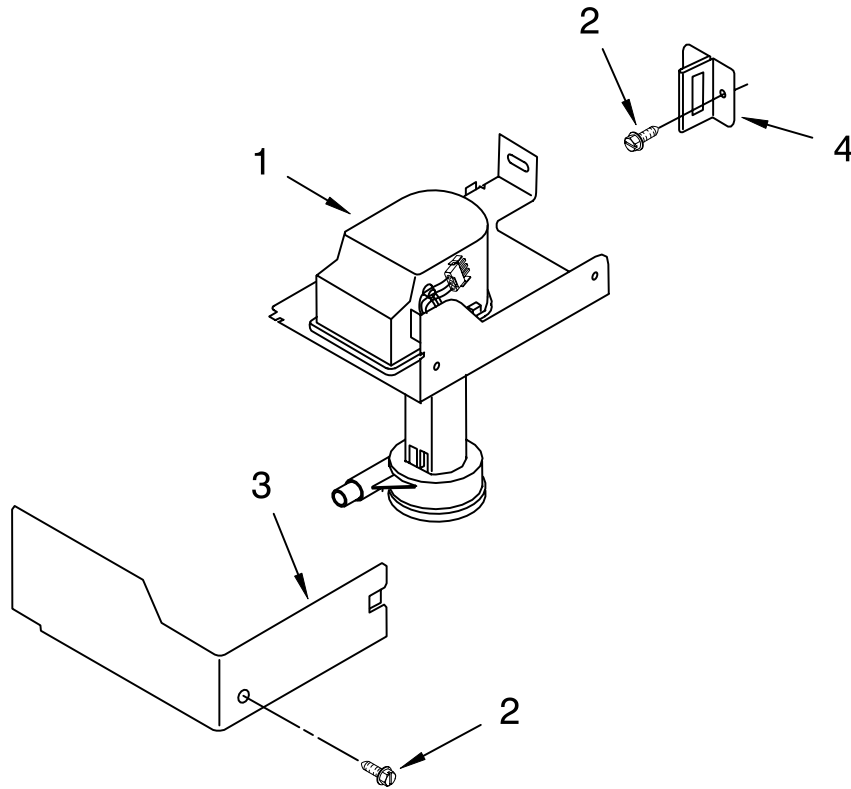

PUMP PARTS

For Models: KUIS15PRHW5, KUIS15PRHB5
(WHITE)   (BLACK)

Illus. No.	Part No.	DESCRIPTION
1	2217220	Pump, Water (Complete)
2	3400884	Screw 8-18 X 5/8
3	2185677	Cover, Pump
4	2185585	Bracket, Connector Assembly

FOR ORDERING INFORMATION REFER TO PARTS PRICE LIST