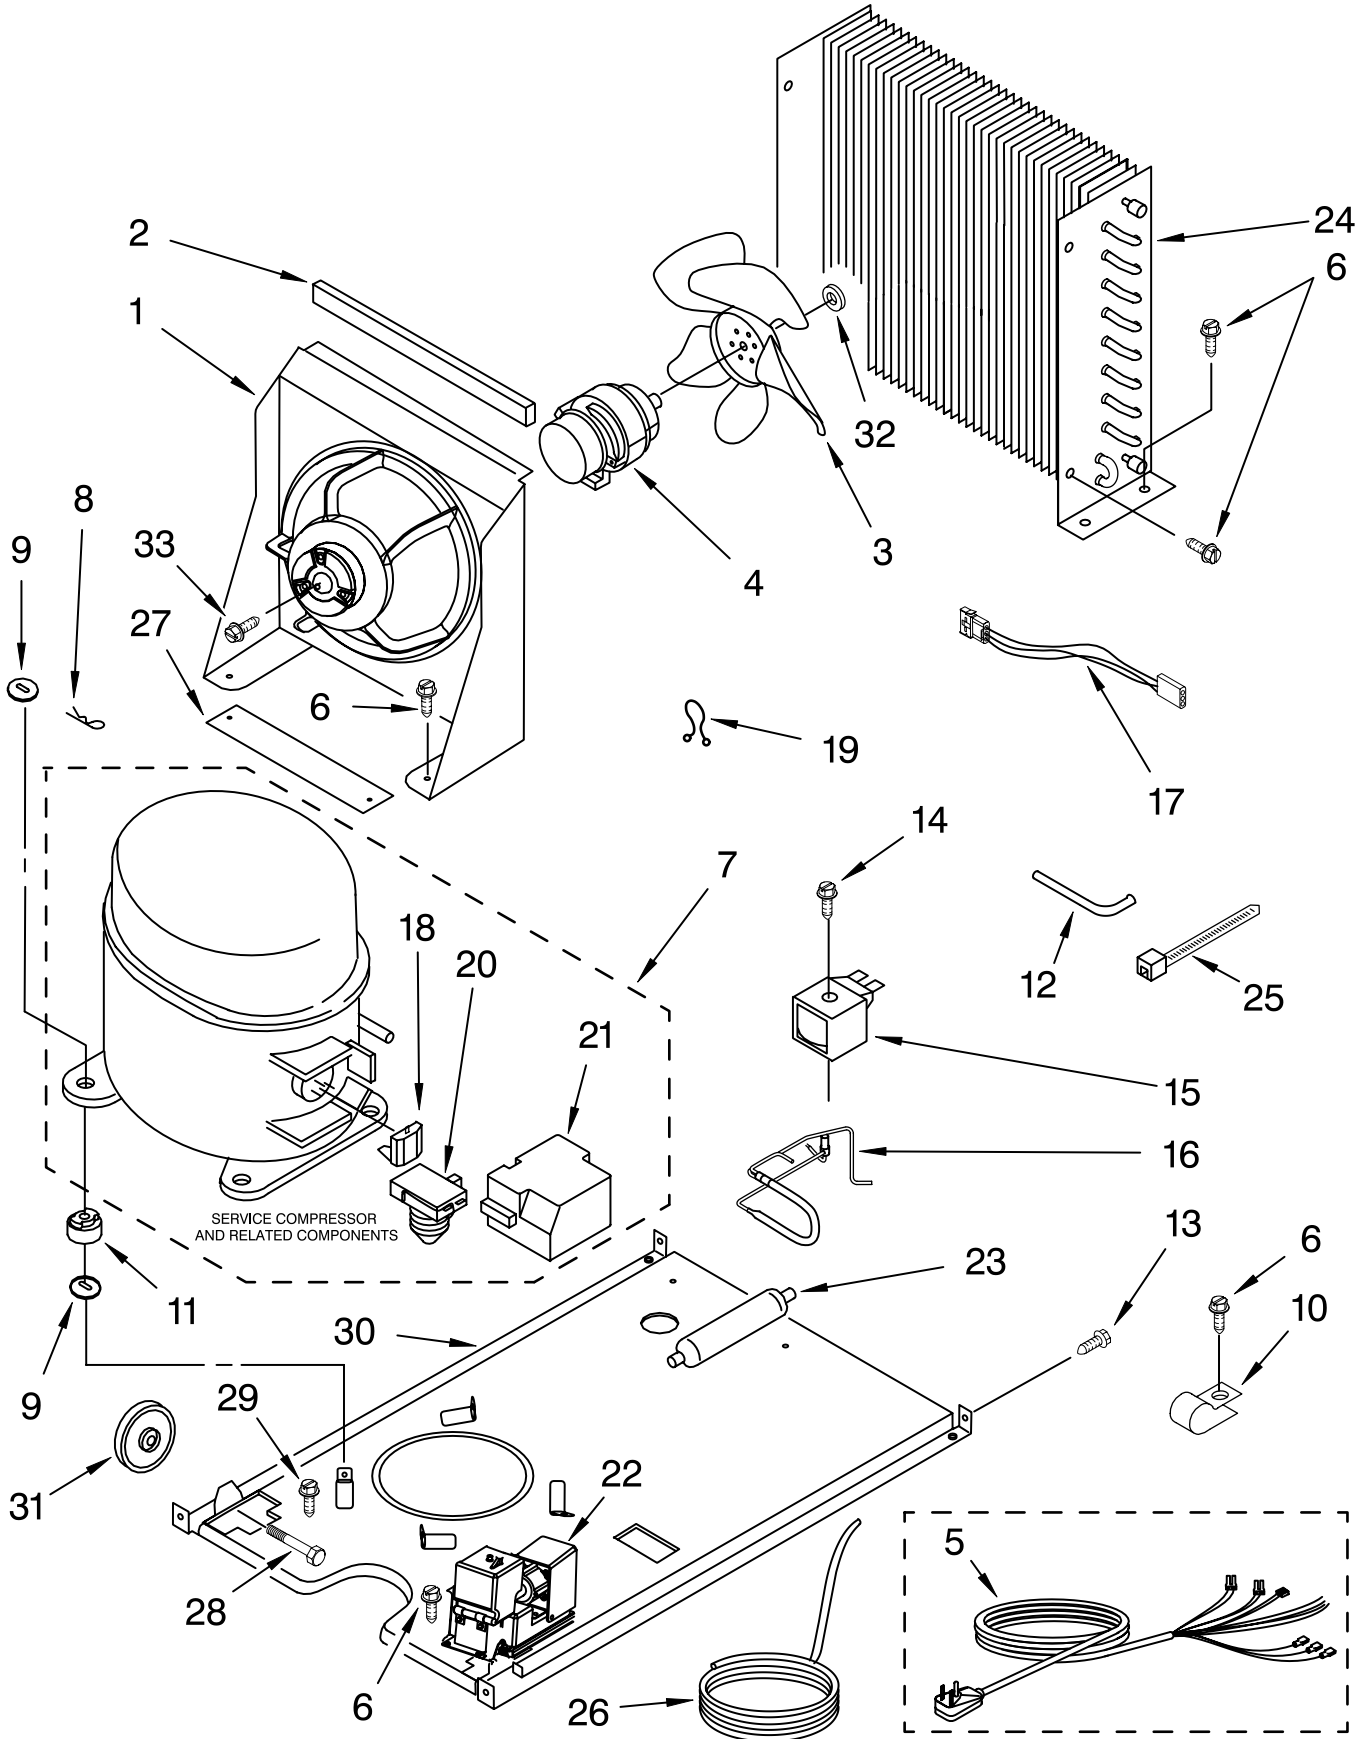

UNIT PARTS

For Models: KUIS15PRHW5, KUIS15PRHB5
(WHITE) (BLACK)

FOR ORDERING INFORMATION REFER TO PARTS PRICE LIST

UNIT PARTS

For Models: KUIS15PRHW5, KUIS15PRHB5
(WHITE) (BLACK)

Illus. No.	Part No.	DESCRIPTION
1	2185532	Bracket, Fan Mtg.
2	2185675	Pad, Foam
3	2190685	Blade, Fan
4	2188537	Motor, Fan
5		Wiring Harness, Complete Unit (See #11 On Control Panel Parts Page)
6	304392	Screw 8-18 X 1/2
7	2208370	Compressor
8	A201435	Clip, Mounting
9	A201441	Shim (4)
10	2185960	Clamp (Power Cord)
11	2217318	Grommet (4)
12	2208415	Tube, Process
13	489423	Screw
14	489472	Screw
15	759112	Coil, Solenoid
16	2208413	Valve, Body
17	2187267	Wiring Harness, Condenser Fan
18	2217223	Overload
19	2217322	Twist Loc
20	2217224	Relay, Start
21	2208371	Cover, Terminal
22	2208534	Pump, Drain
23	2209223	Drier
24	2185529	Condenser
25	851095	Wire Tie
26	2208432	Tube, Drainage
27	2185858	Pad, Foam (2)
28	3370389	Screw 10-32X15/16
29	488500	Screw, Ground 8-32 X 3/8
30	2185511	Base, Unit
31	302819	Wheel
32	486692	Nut, Speed
33	489494	Screw 8-32 X 3/4

REFRIGERANT CHARGE

6.5 OZ. (R134A)

FOR ORDERING INFORMATION REFER TO PARTS PRICE LIST