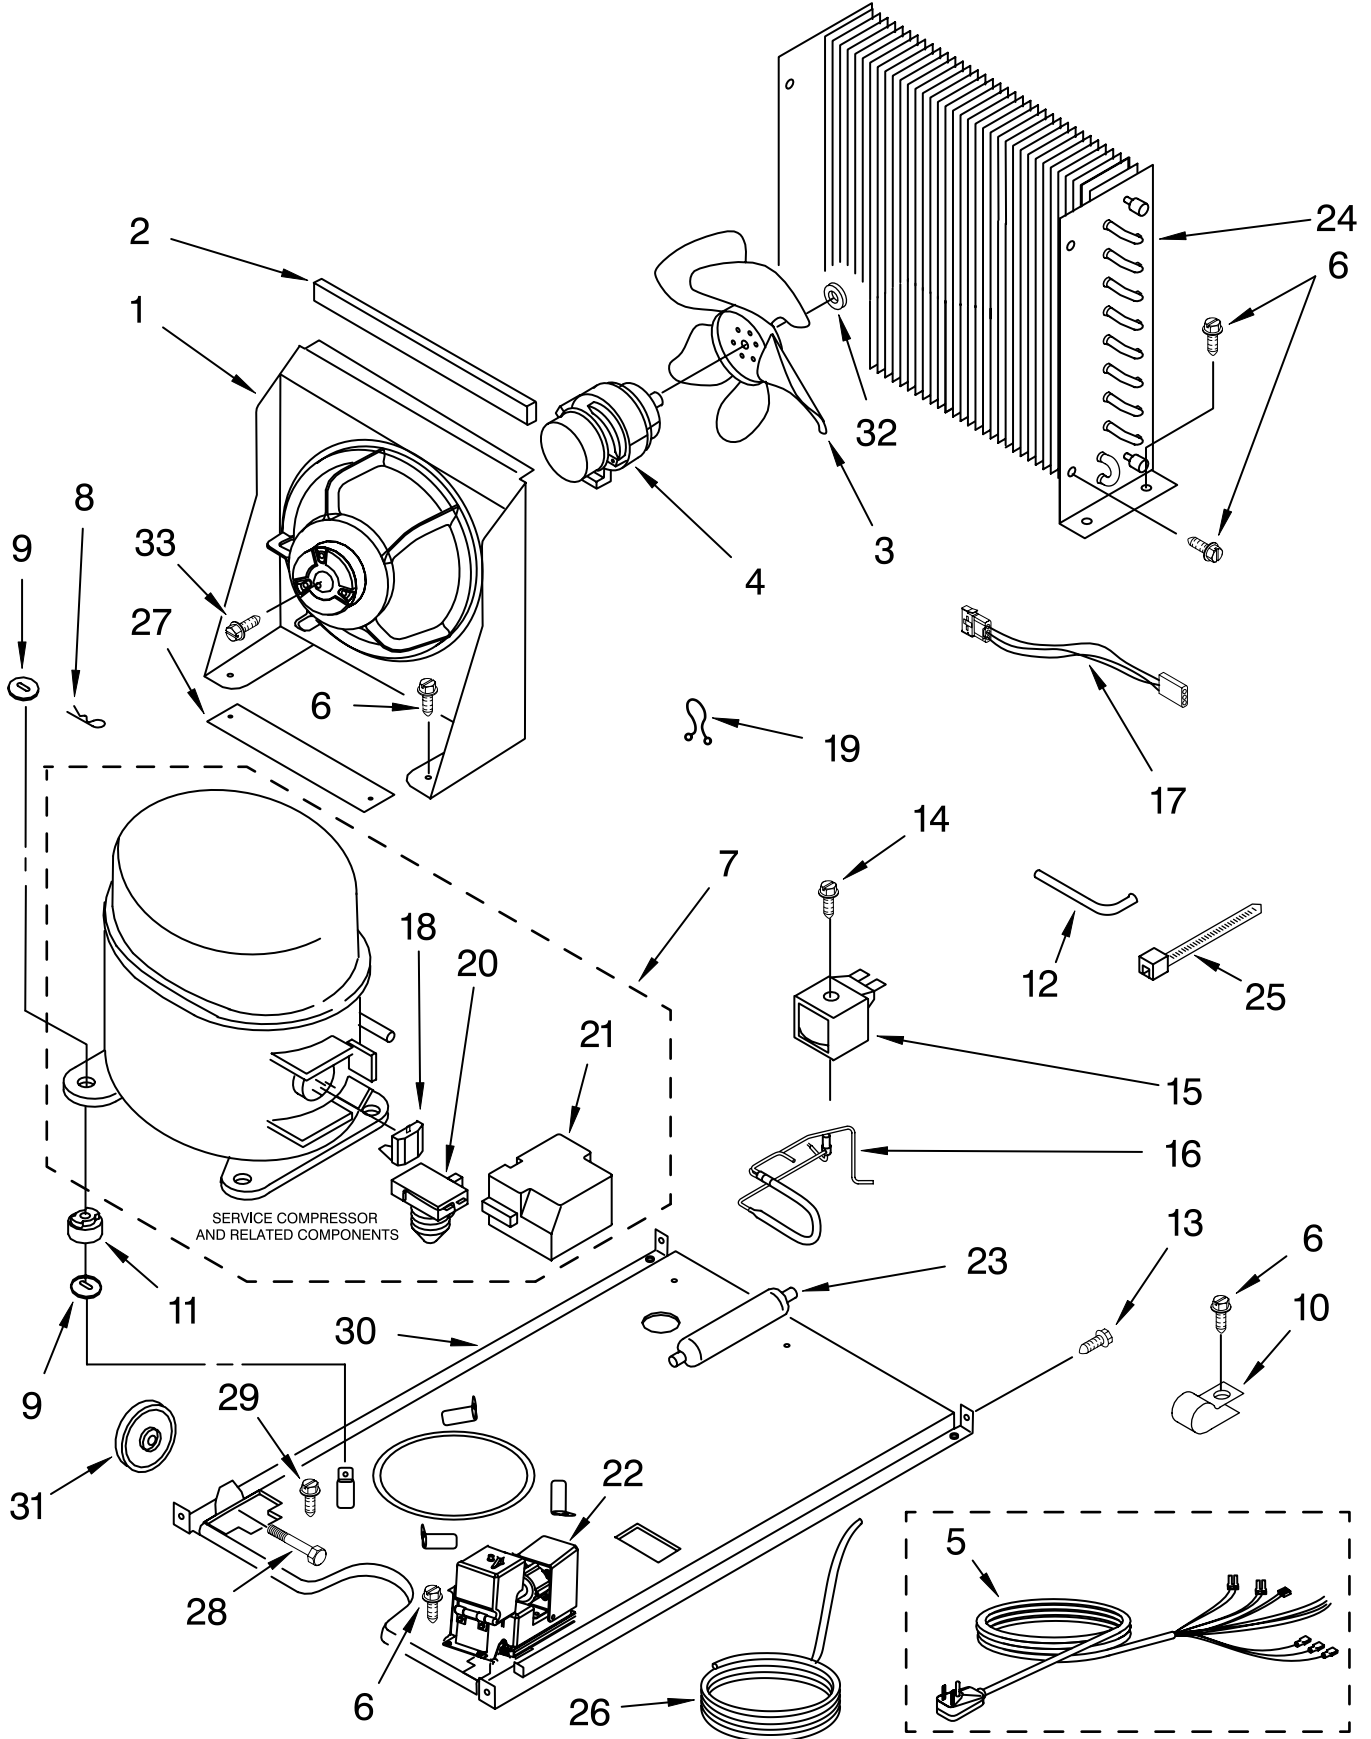

UNIT PARTS

For Models: KUIS15PRHW4, KUIS15PRHB4
(WHITE) (BLACK)

FOR ORDERING INFORMATION REFER TO PARTS PRICE LIST

UNIT PARTS

For Models: KUIS15PRHW4, KUIS15PRHB4
(WHITE) (BLACK)

<u>Illus.</u> <u>No.</u>	<u>Part</u> <u>No.</u>	<u>DESCRIPTION</u>
1	2185532	Bracket, Fan Mtg.
2	2185675	Pad, Foam
3	2190685	Blade, Fan
4	2188537	Motor, Fan
5		Wiring Harness, Complete Unit (See #11 On Control Panel Parts Page)
6	304392	Screw 8-18 X 1/2
7	2208370	Compressor
8	A201435	Clip, Mounting
9	A201441	Shim (4)
10	2185960	Clamp (Power Cord)
11	2217318	Grommet (4)
12	2208415	Tube, Process
13	489423	Screw
14	489472	Screw
15	759112	Coil, Solenoid
16	2208413	Valve, Body
17	2187267	Wiring Harness, Condenser Fan
18	2217223	Overload
19	2217322	Twist Loc
20	2217224	Relay, Start
21	2208371	Cover, Terminal
22	2208534	Pump, Drain
23	2209223	Drier
24	2185529	Condenser
25	851095	Wire Tie
26	2208499	Tube, Drainage
27	2185858	Pad, Foam (2)
28	3370389	Screw 10-32X15/16
29	488500	Screw, Ground 8-32 X 3/8
30	2185511	Base, Unit
31	302819	Wheel
32	486692	Nut, Speed
33	489494	Screw 8-32 X 3/4

REFRIGERANT CHARGE

6.5 OZ. (R134A)

FOR ORDERING INFORMATION REFER TO PARTS PRICE LIST