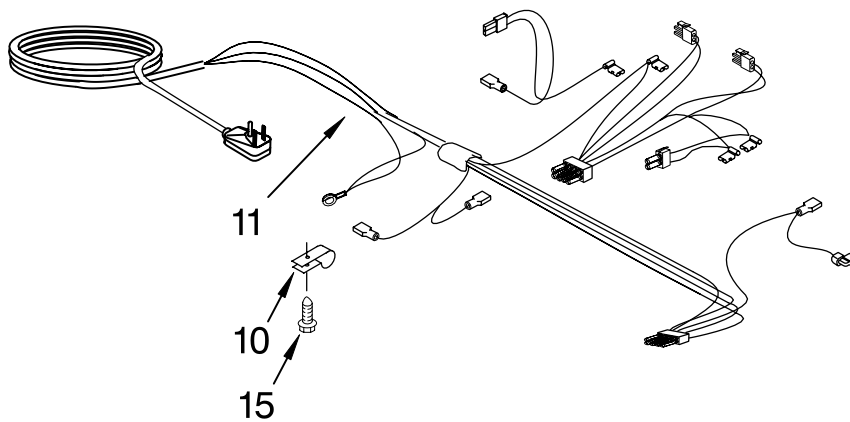

FOR ORDERING INFORMATION REFER TO PARTS PRICE LIST

PUMP PARTS

For Models: KUIS15PRHW4, KUIS15PRHB4
(WHITE) (BLACK)

Illus. No.	Part No.	DESCRIPTION
1	2217220	Pump, Water (Complete)
2	3400884	Screw 8-18 X 5/8
3	2185677	Cover, Pump
4	2185585	Bracket, Connector Assembly

FOR ORDERING INFORMATION REFER TO PARTS PRICE LIST

CONTROL PANEL PARTS

For Models: KUIS15PRHW4, KUIS15PRHB4
(WHITE) (BLACK)

Illus. No.	Part No.	DESCRIPTION
1	2185738	Box, Control
2	2185657	Transformer
3	2185592	Assembly, Switch (ALSO ORDER #4)
4	2208317W	Overlay
5	6100499	P.C. Board
6	2149705	Switch, Plunger
7	2185694	Lens, LED
8	2185692	Wiring Harness Grid/ Light
9	745362	Bulb
10	2185788	Clamp
11	2187286	Wiring Harness, Complete Unit (Includes Power Cord)
12	2217288	Thermostat, Bin
13	2185825	Clamp
14	2185703	Wiring Harness, Main to Pump,
15	3400884	Screw 8-18 X 5/8
18	3400850	Screw 8-16 X 3/8
20	2217289	Thermister, Ice Control