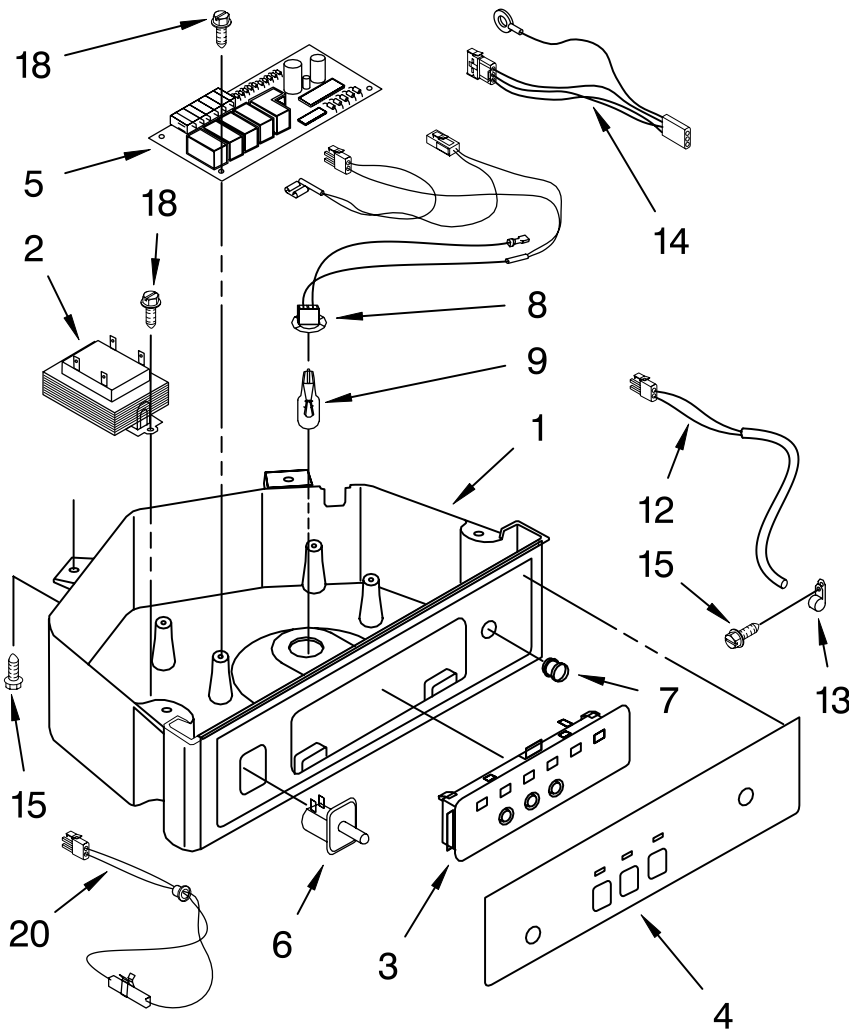

For Models: KUIS15PRHW4, KUIS15PRHB4
(WHITE) (BLACK)

<u>Illus.</u> <u>No.</u>	<u>Part</u> <u>No.</u>	<u>DESCRIPTION</u>
1	2185758	Valve, Complete Water
2	2217286	Tube, Plastic
3	488687	Screw 8-15 X 5/8
4	2185523	Dispenser, Water
5	2217269	Evaporator
6	627018	Nut, Compression
7	841707	Insert, Tube
8	2172593	Tube, Water Fill
9	488660	Nut, Speed
10	836667	Spacer
11	2208539	Fastener, Pushnut
12	489443	Screw
13	2185625	Reservoir, Water Slide
14	2185626	Tube
15	2185673	Hose, Overflow
16	2217310	Guide-Ice, Grid
17	2185615	Bracket, Front and Rear
18	2185611	Bracket, Side Left and Right
19	2185681	Harness, Grid
20	2208533	Tube
21	487627	Ball Sleeve
22	487857	Nut Ball, Sleeve
26	3400886	Screw 8-18 X 1 1/4
28	2185614	Grid Assembly (Complete)
39	2174754	Wire, Grid Cutter
41	2185570	Cover, Grid
42	8281228	Thumbscrew
43	2185624	Reservoir, Water
44	3400884	Screw 8-18 X 5/8
45	2185696	Cap, Drain
46	3400909	Nut, Push-In

FOR ORDERING INFORMATION REFER TO PARTS PRICE LIST

PUMP PARTS

For Models: KUIS15PRHW4, KUIS15PRHB4
(WHITE) (BLACK)

Illus. No.	Part No.	DESCRIPTION
1	2217220	Pump, Water (Complete)
2	3400884	Screw 8-18 X 5/8
3	2185677	Cover, Pump
4	2185585	Bracket, Connector Assembly

FOR ORDERING INFORMATION REFER TO PARTS PRICE LIST

CONTROL PANEL PARTS

For Models: KUIS15PRHW4, KUIS15PRHB4
(WHITE) (BLACK)

Illus. No.	Part No.	DESCRIPTION
1	2185738	Box, Control
2	2185657	Transformer
3	2185592	Assembly, Switch (ALSO ORDER #4)
4	2208317W	Overlay
5	6100499	P.C. Board
6	2149705	Switch, Plunger
7	2185694	Lens, LED
8	2185692	Wiring Harness Grid/ Light
9	745362	Bulb
10	2185788	Clamp
11	2187286	Wiring Harness, Complete Unit (Includes Power Cord)
12	2217288	Thermostat, Bin
13	2185825	Clamp
14	2185703	Wiring Harness, Main to Pump,
15	3400884	Screw 8-18 X 5/8
18	3400850	Screw 8-16 X 3/8
20	2217289	Thermister, Ice Control