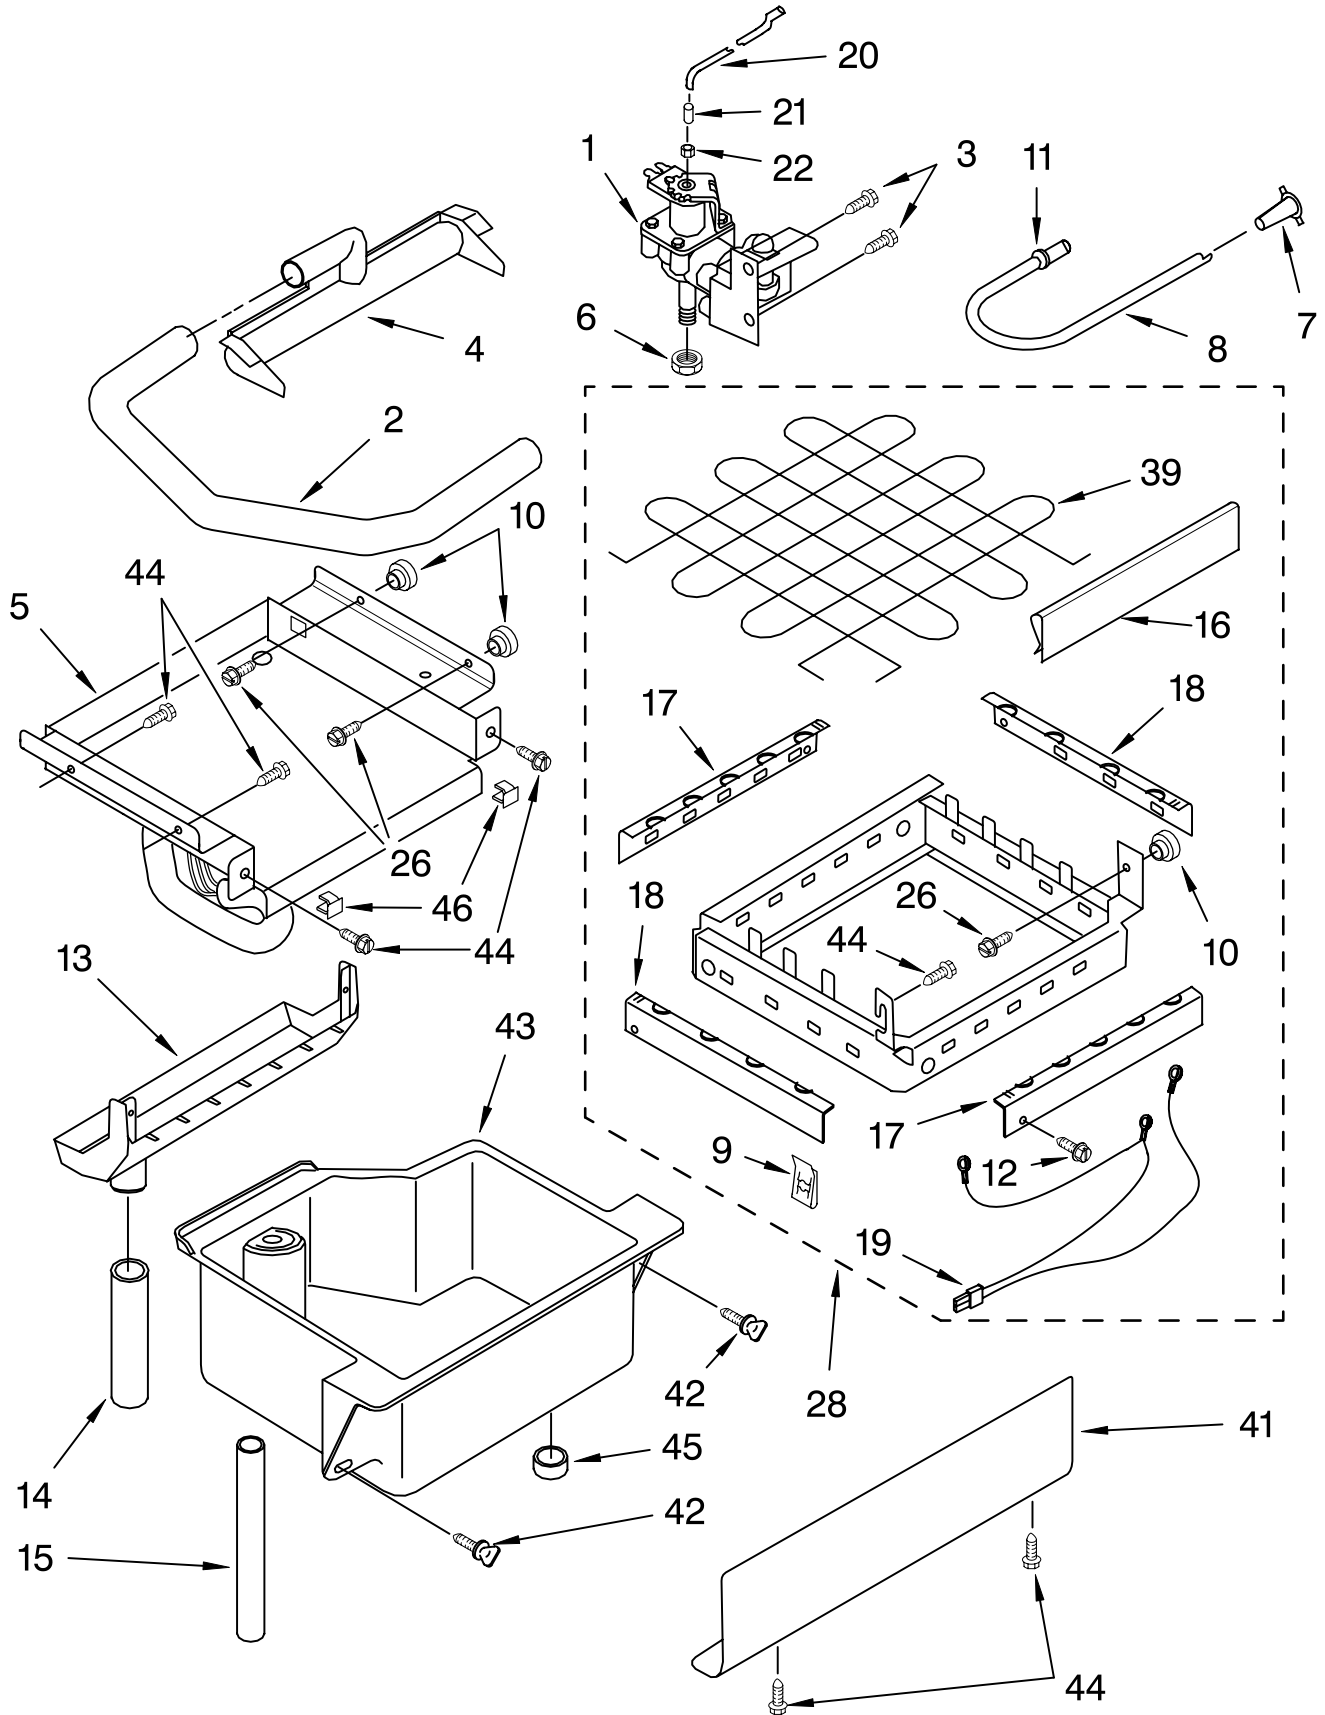

EVAPORATOR, ICE CUTTER GRID AND WATER PARTS

For Models: KUIS15PRHW4, KUIS15PRHB4
(WHITE) (BLACK)

FOR ORDERING INFORMATION REFER TO PARTS PRICE LIST

EVAPORATOR, ICE CUTTER GRID AND WATER PARTS

For Models: KUIS15PRHW4, KUIS15PRHB4
(WHITE) (BLACK)

<u>Illus.</u> <u>No.</u>	<u>Part</u> <u>No.</u>	<u>DESCRIPTION</u>
1	2185758	Valve, Complete Water
2	2217286	Tube, Plastic
3	488687	Screw 8-15 X 5/8
4	2185523	Dispenser, Water
5	2217269	Evaporator
6	627018	Nut, Compression
7	841707	Insert, Tube
8	2172593	Tube, Water Fill
9	488660	Nut, Speed
10	836667	Spacer
11	2208539	Fastener, Pushnut
12	489443	Screw
13	2185625	Reservoir, Water Slide
14	2185626	Tube
15	2185673	Hose, Overflow
16	2217310	Guide-Ice, Grid
17	2185615	Bracket, Front and Rear
18	2185611	Bracket, Side Left and Right
19	2185681	Harness, Grid
20	2208533	Tube
21	487627	Ball Sleeve
22	487857	Nut Ball, Sleeve
26	3400886	Screw 8-18 X 1 1/4
28	2185614	Grid Assembly (Complete)
39	2174754	Wire, Grid Cutter
41	2185570	Cover, Grid
42	8281228	Thumbscrew
43	2185624	Reservoir, Water
44	3400884	Screw 8-18 X 5/8
45	2185696	Cap, Drain
46	3400909	Nut, Push-In

FOR ORDERING INFORMATION REFER TO PARTS PRICE LIST