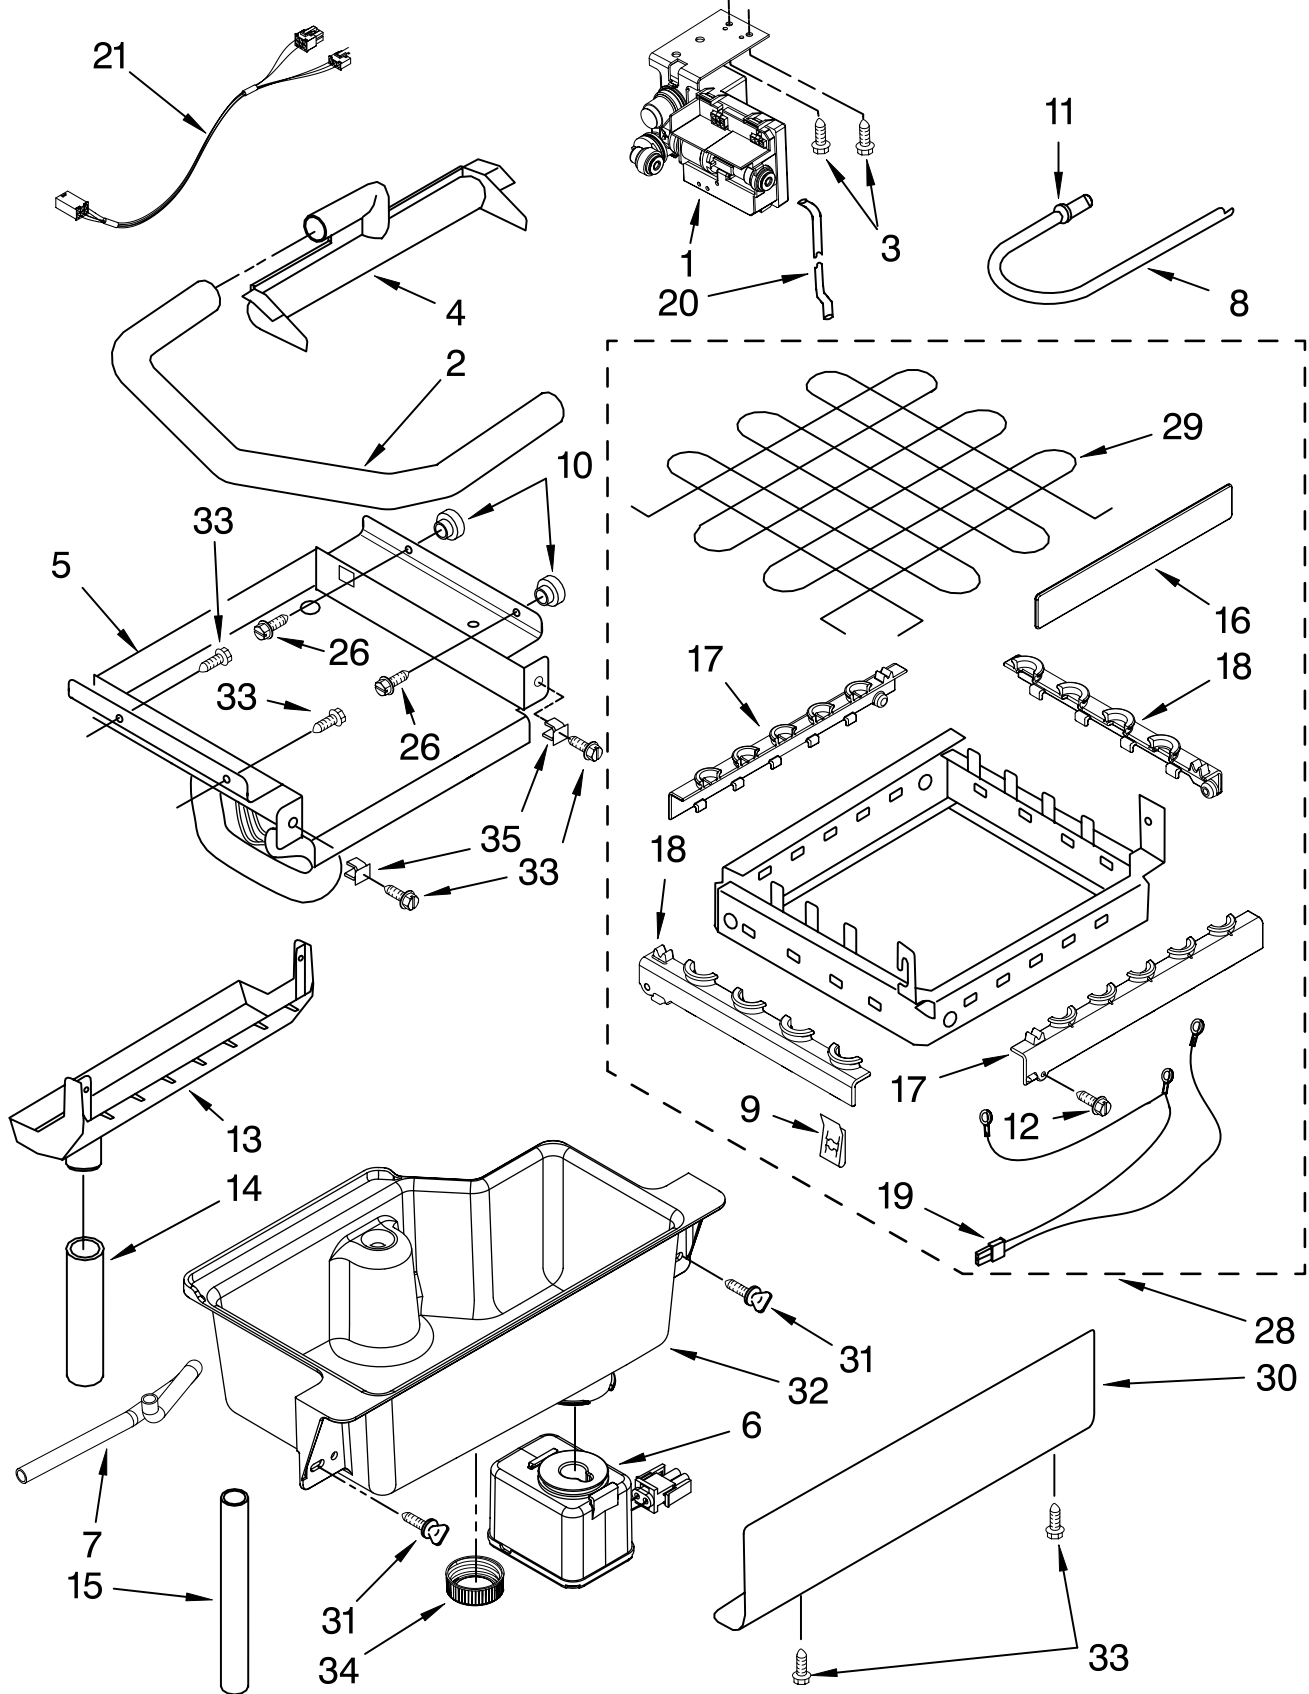

EVAPORATOR, ICE CUTTER GRID AND WATER PARTS

For Models: KUIS15NRTW2, KUIS15NRTT2, KUIS15NRTB2, KUIS15NRTS2

(White)

(Biscuit)

(Black)

(Stainless Steel)

FOR ORDERING INFORMATION REFER TO PARTS PRICE LIST

EVAPORATOR, ICE CUTTER GRID AND WATER PARTS

For Models: KUIS15NRTW2, KUIS15NRRT2, KUIS15NRTB2, KUIS15NRST2

(White) (Biscuit) (Black) (Stainless Steel)

Illus. No.	Part No.	DESCRIPTION
1	W10217917	Valve, Complete Water
2	2217286	Tube, Plastic
3	488208	Screw
4	2185523	Dispenser, Water
5	2217269	Evaporator
6	2313705	Pump, Drain
7	2313851	Tube, Reservoir Pump
8	2172593	Tube, Water Fill
9	488660	Nut, Speed
10	836667	Spacer
11	2208539	Fastener, Pushnut
12	489443	Screw
13	2185625	Reservoir, Water Slide
14	2185626	Tube
15	2313890	Hose, Overflow
16	2313604	Guide-Ice, Grid
17	2313603	Bracket, Front and Rear
18	2313602	Bracket, Side Left and Right
19	2185681	Harness, Grid
20	W10136146	Tube
21	2310169	Wire Assembly (Valve)
26	3400886	Screw
28	2313637	Grid Assembly (Complete)
29	2174754	Wire, Grid Cutter
30	2185570	Cover, Grid
31	8281228	Thumbscrew
32	2324334	Reservoir, Water
33	3400884	Screw
34	2185696	Cap, Drain
35	3400909	Nut, Push-In

FOR ORDERING INFORMATION REFER TO PARTS PRICE LIST