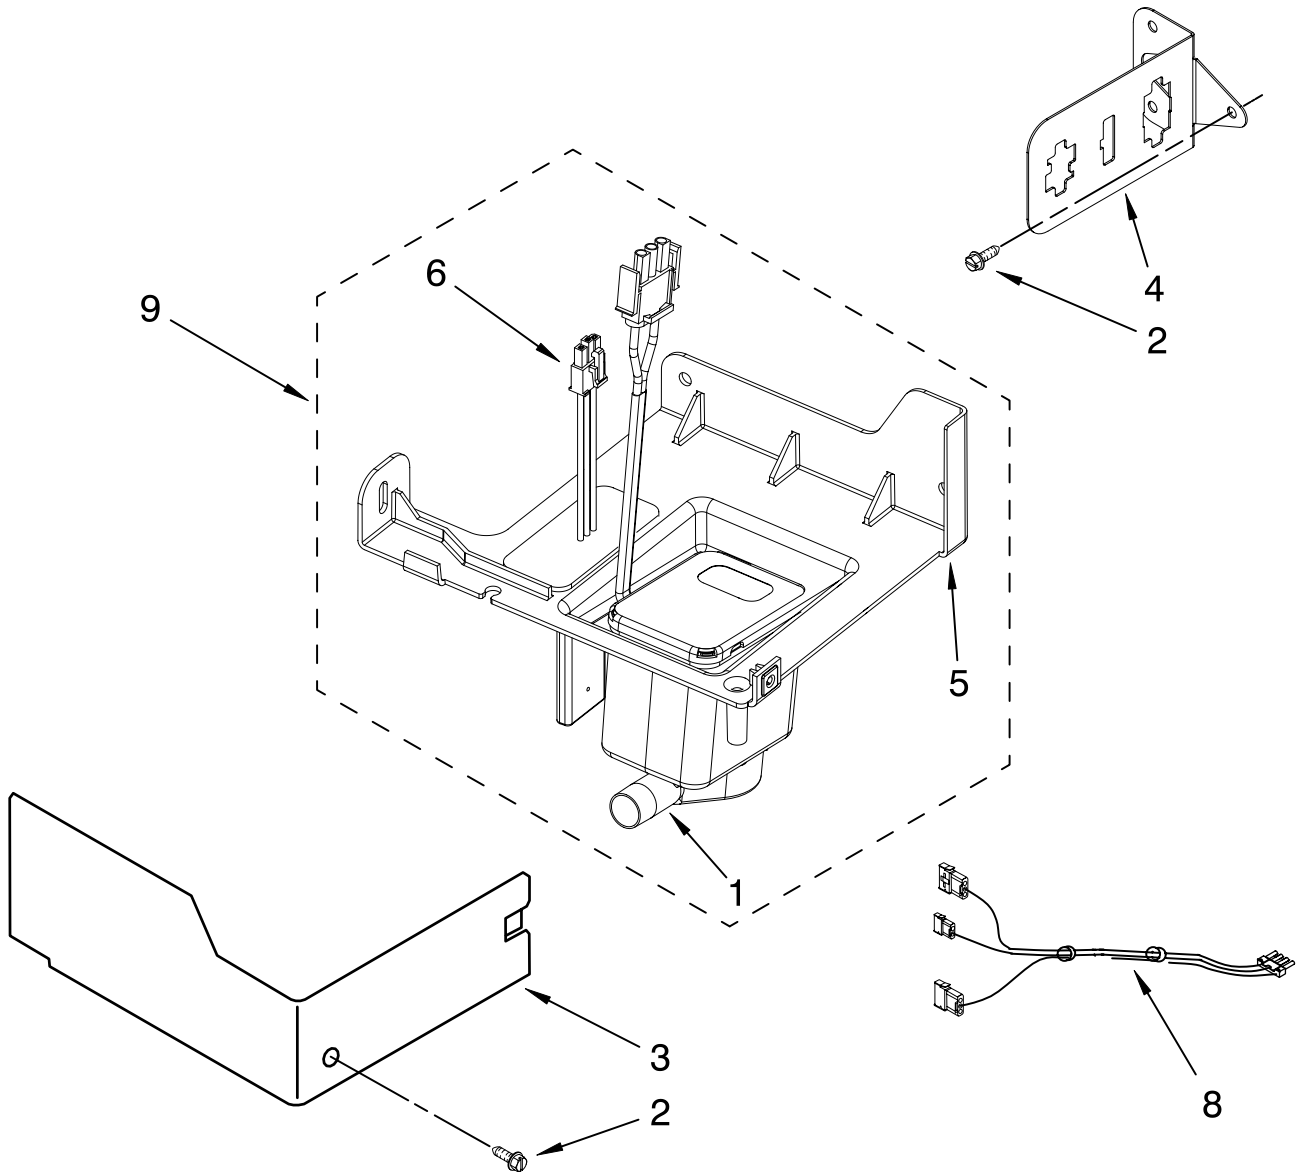

PUMP PARTS

For Models: KUIS15NRTW2, KUIS15NRTT2, KUIS15NRTB2, KUIS15NRTS2
(White) (Biscuit) (Black) (Stainless Steel)

Illus. No.	Part No.	DESCRIPTION
1	2313628	Pump-Recirculating
2	3400884	Screw 8-18 X 5/8
3	2185677	Cover, Pump
4	2313844	Bracket, Connector Assembly
5	2313627	Bracket-Pump
6	2313643	Sensor-Water Level
8	2310092	Wiring Harness Main To Pump
9	2313702	Pump Assembly

FOR ORDERING INFORMATION REFER TO PARTS PRICE LIST