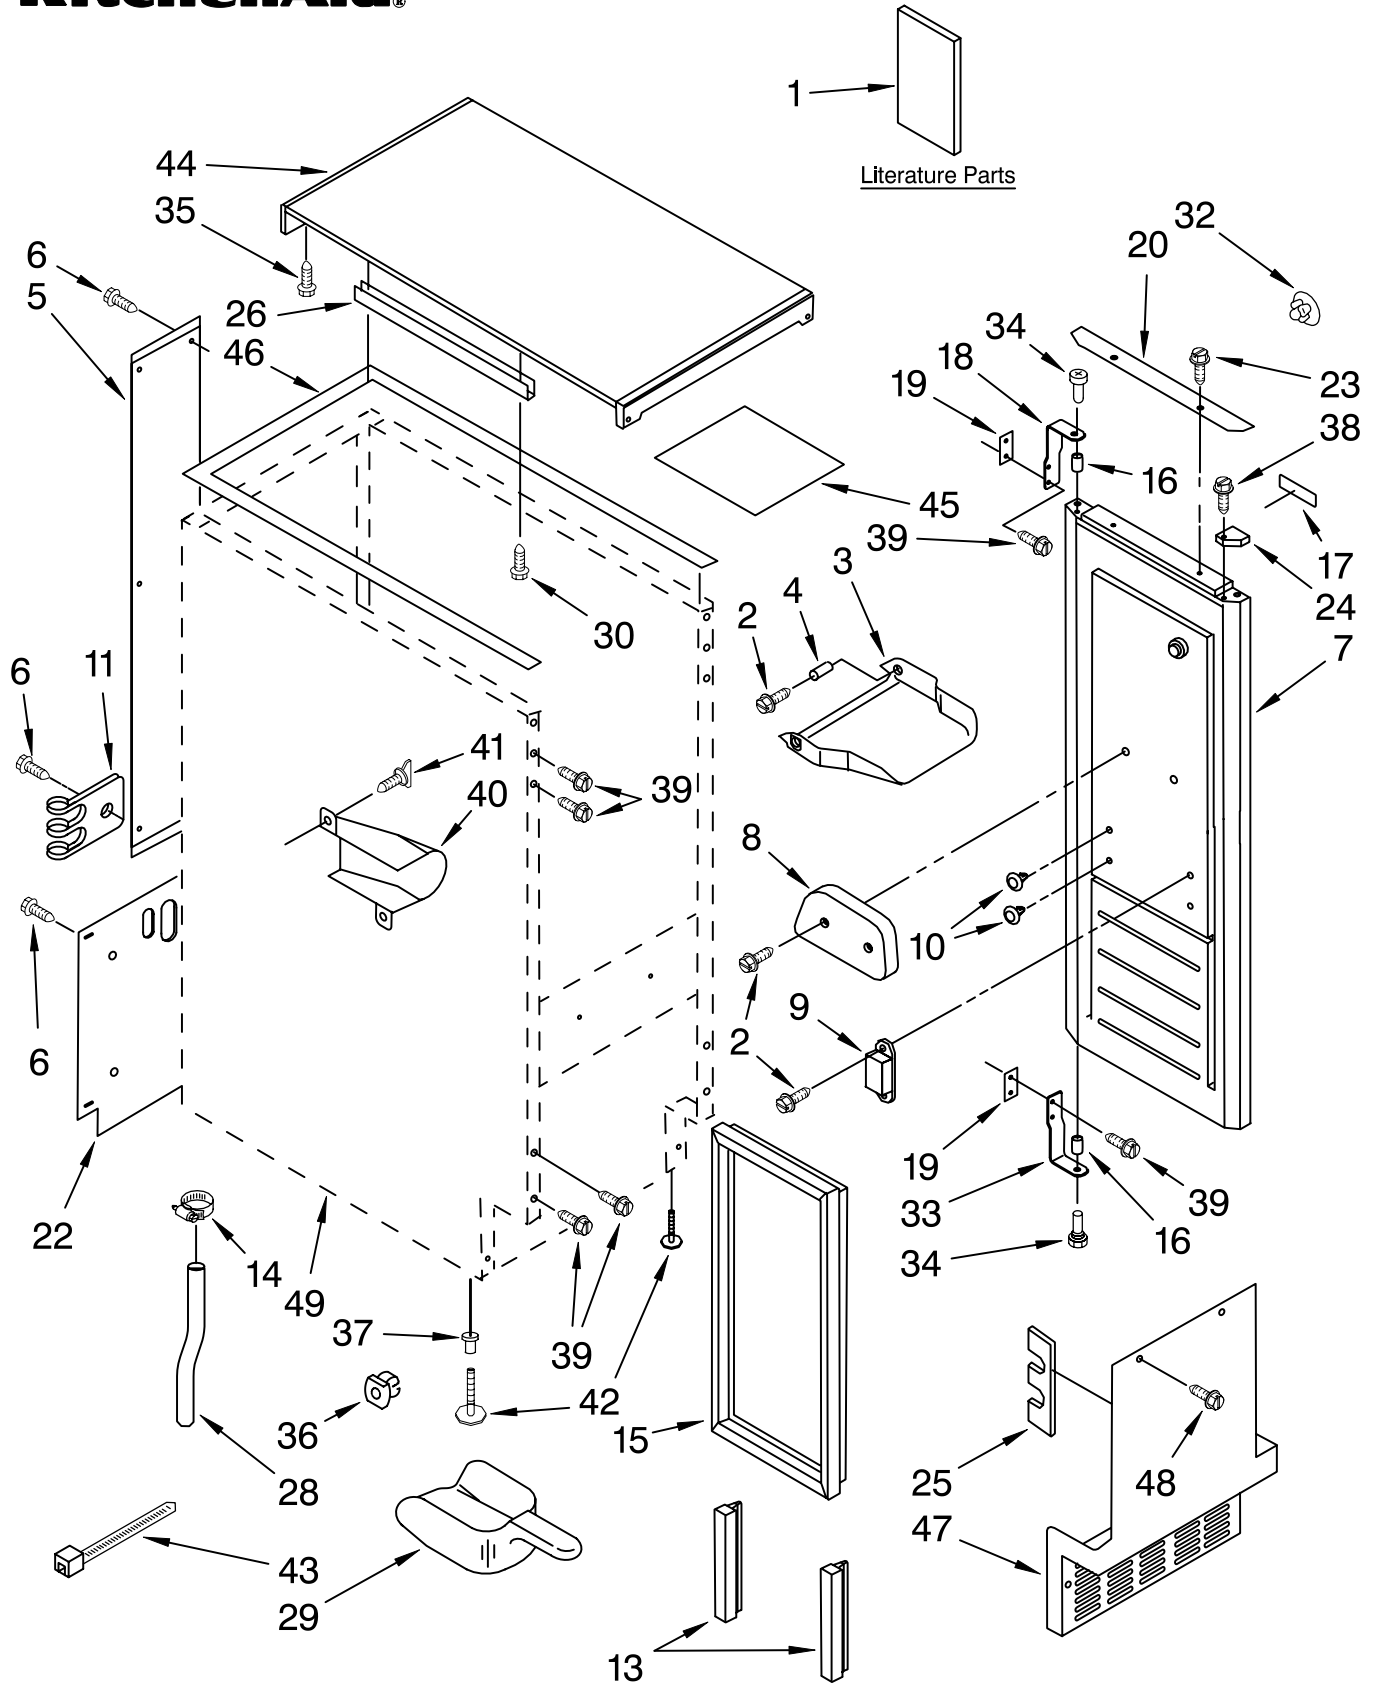

# CABINET LINER AND DOOR PARTS

For Models: KUIS15NRTW2, KUIS15NRRT2, KUIS15NRTB2, KUIS15NRST2

(White)

(Biscuit)

(Black)

(Stainless Steel)

ICE CUBE  
MAKER

**KitchenAid®**

# CABINET LINER AND DOOR PARTS

For Models: KUIS15NRTW2, KUIS15NRTT2, KUIS15NRTB2, KUIS15NRST2

(White)                      (Biscuit)                      (Black)                      (Stainless Steel)

Illus. No.	Part No.	DESCRIPTION	Illus. No.	Part No.	DESCRIPTION	Illus. No.	Part No.	DESCRIPTION
1		Literature Parts	18	2185710	Hinge, Top	25	2185756	Pad, Foam
	W10136156	Use & Care Guide	19	2185709	Shim, Hinge	26	2185691	Channel, Wiring
	W10163556	Service & Wiring Sheet	20		Handle, Door	28	2185989	Tube, Drain
				2208492W	White	29	585158	Scoop
2	3400886	Screw		2208492T	Biscuit	30	3400884	Screw
3	2185742	Bin, Door		2208492B	Black	32	2189000	Plug, Handle
4	2185678	Spacer	22	W10136199	Assembly, Unit Cover	33	2185711	Hinge, Bottom
5	2217394	Cover, Wiring			Screw	34	2185712	Pin, Hinge
6	489442	Screw	23			35	489048	Screw, Ground
7		Door		8281188	White	36	692400	Nut, Push-In
	2932803W	White		8281187	Biscuit	37	3400240	Nut, Leg Leveler
	2932803T	Biscuit	24		Filler, Endcap Left Side	38	348689	Screw
	2932803B	Black		2185655W	White	39	8281265	Screw
	2932803BS	Stainless Steel		2185655T	Biscuit	40	2185927	Holder, Scoop
8	2185695	Cam, Door		2185655B	Black	41	8281228	Thumbscrew
9	2217393	Assembly, Magnetic Catch			Right Side	42	3374849	Leg, Leveler (4)
10	941839	Plug, Hole		2185656W	White	43	2155774	Strap
11	2208136	Clamp		2185656T	Biscuit	44		Top
13	2217367	Gasket, Bottom		2185656B	Black		2929700W	White
14	489503	Clamp					2929700T	Biscuit
15	2217294	Gasket, Door					2929700B	Black
16	2185640	Sleeve, Hinge				45	2185690	Shield, Electrical
17		Nameplate				46	W10163530	Gasket, Top Panel
	W10046670	White				47		Grill, Front
	W10046700	Biscuit					2185571W	White
	W10046640	Black					2185571T	Biscuit
	W10046610	Grey					2185571B	Black
						48	489474	Screw
						49		Cabinet & Liner (NOT SERVICED)