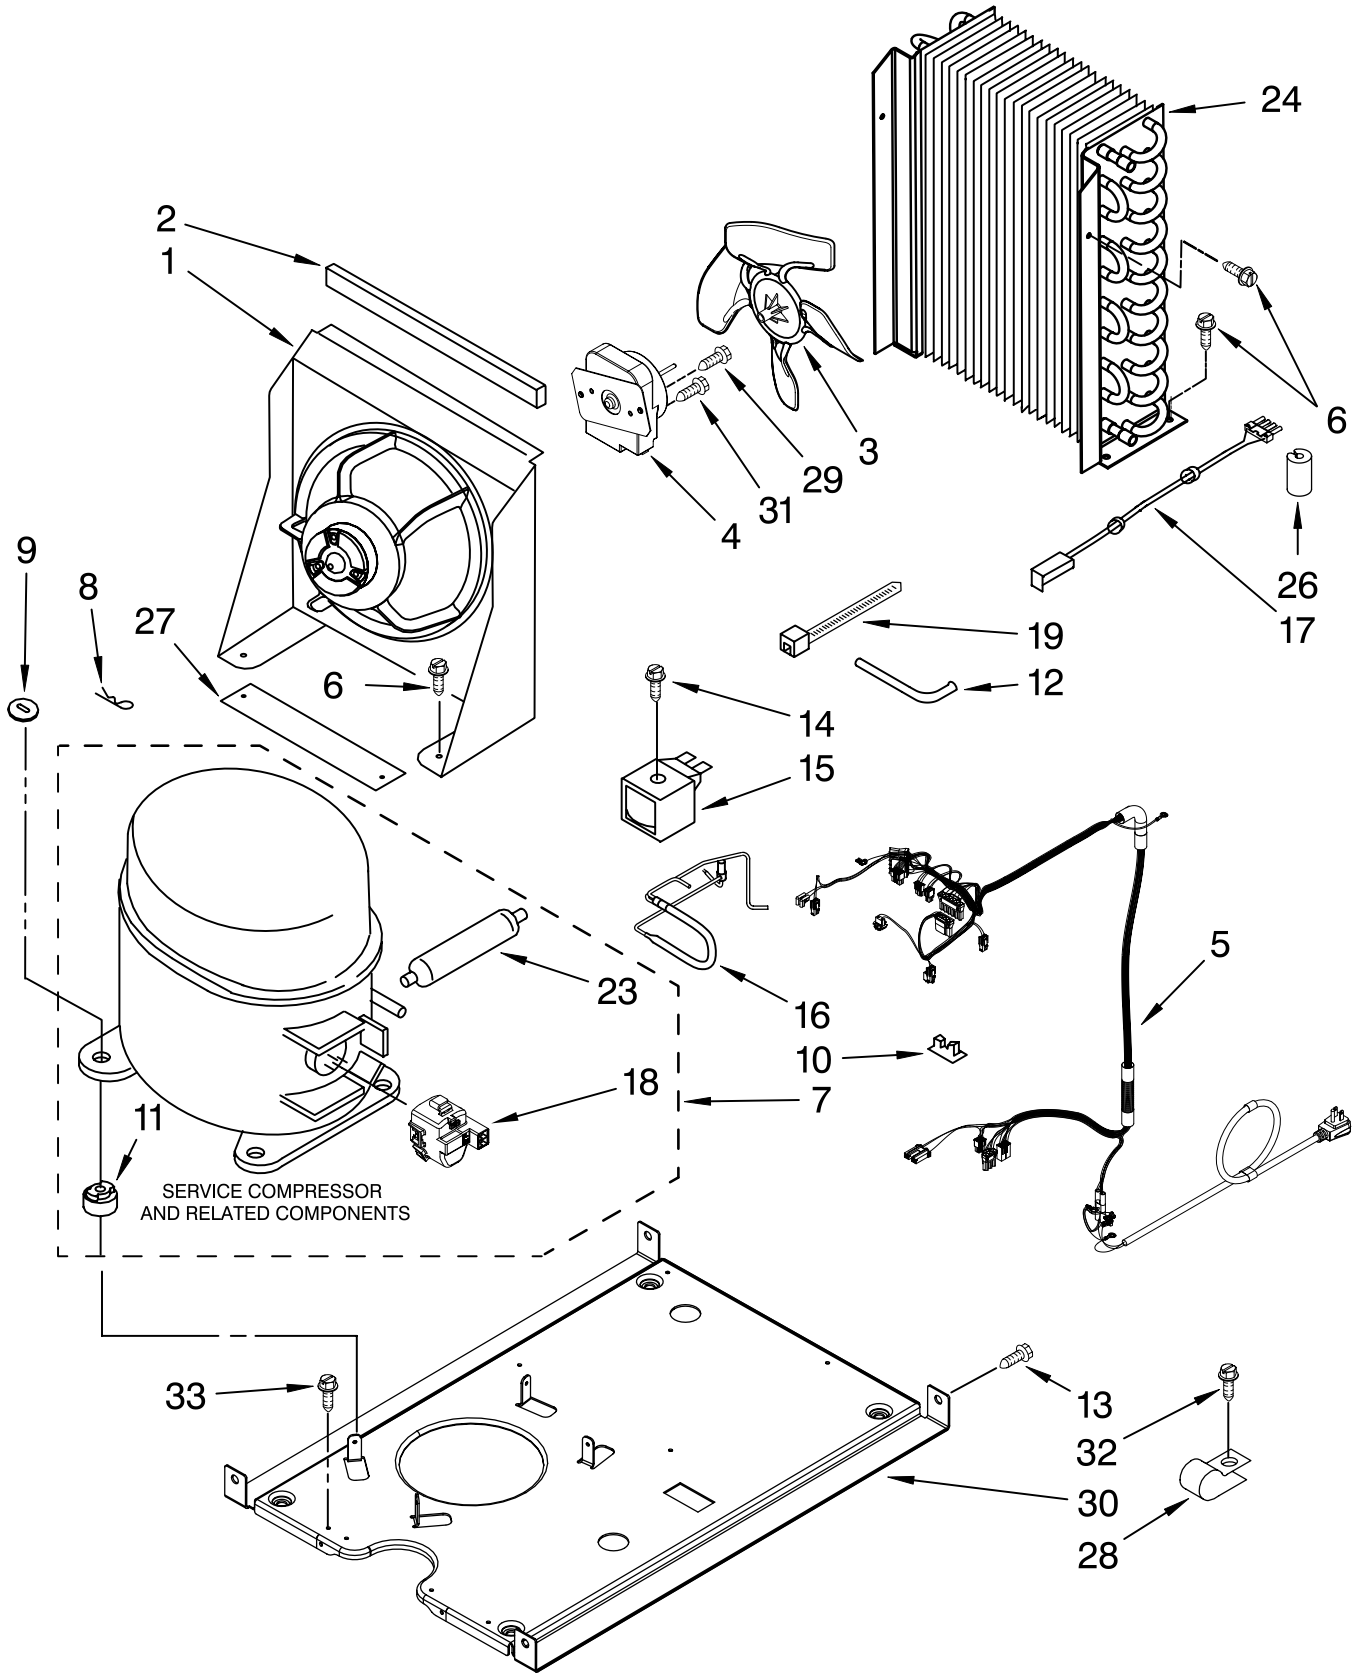

UNIT PARTS

For Models: KUIS15NRTW2, KUIS15NRTT2, KUIS15NRTB2, KUIS15NRTS2
(White) (Biscuit) (Black) (Stainless Steel)

FOR ORDERING INFORMATION REFER TO PARTS PRICE LIST

UNIT PARTS

For Models: KUIS15NRTW2, KUIS15NRTT2, KUIS15NRTB2, KUIS15NRTS2
(White)   (Biscuit)   (Black)   (Stainless Steel)

Illus. No.	Part No.	DESCRIPTION	Illus. No.	Part No.	DESCRIPTION	Illus. No.	Part No.	DESCRIPTION
1	2185532	Bracket, Fan Mtg.	10	1115375	Clip-Wiring	23		Drier
2	2185675	Pad, Foam	11		Grommet (4)		2319826	Production
3	2188935	Blade, Fan		2217318	Production		4387019	Service
4	2315558	Motor & Mounting Plate Assembly		4387558	Service	24	2313624	Condenser
5	W10209470	Wiring Harness, Complete Unit (Includes Power Cord)	12	2208415	Tube, Process	26	2319835	Grommet-Cond.(1)
			13	8281265	Screw	27	2217397	Pad, Foam (2)
6	304392	Screw	14	489472	Screw	28	2185960	Clamp-Power Cord
7	W10136195	Compressor (Includes Illus. 11 & 23)	15	W10206473	Coil, Solenoid	29	8281197	Screw
8	A201435	Clip, Mounting	16	2313806	Hot Gas Valve	30	2217388	Base, Unit
9	A201441	Shim (4)	17	2187629	Wiring Harness, Condenser Fan	31	8281196	Screw
			18	W10136197	Start Relay and Overload Combo Device	32	304392	Screw
			19	2155774	Strap	33	488500	Ground Screw
						<u>REFRIGERANT CHARGE</u>		
						6.5 OZ. (R134A)		

FOR ORDERING INFORMATION REFER TO PARTS PRICE LIST