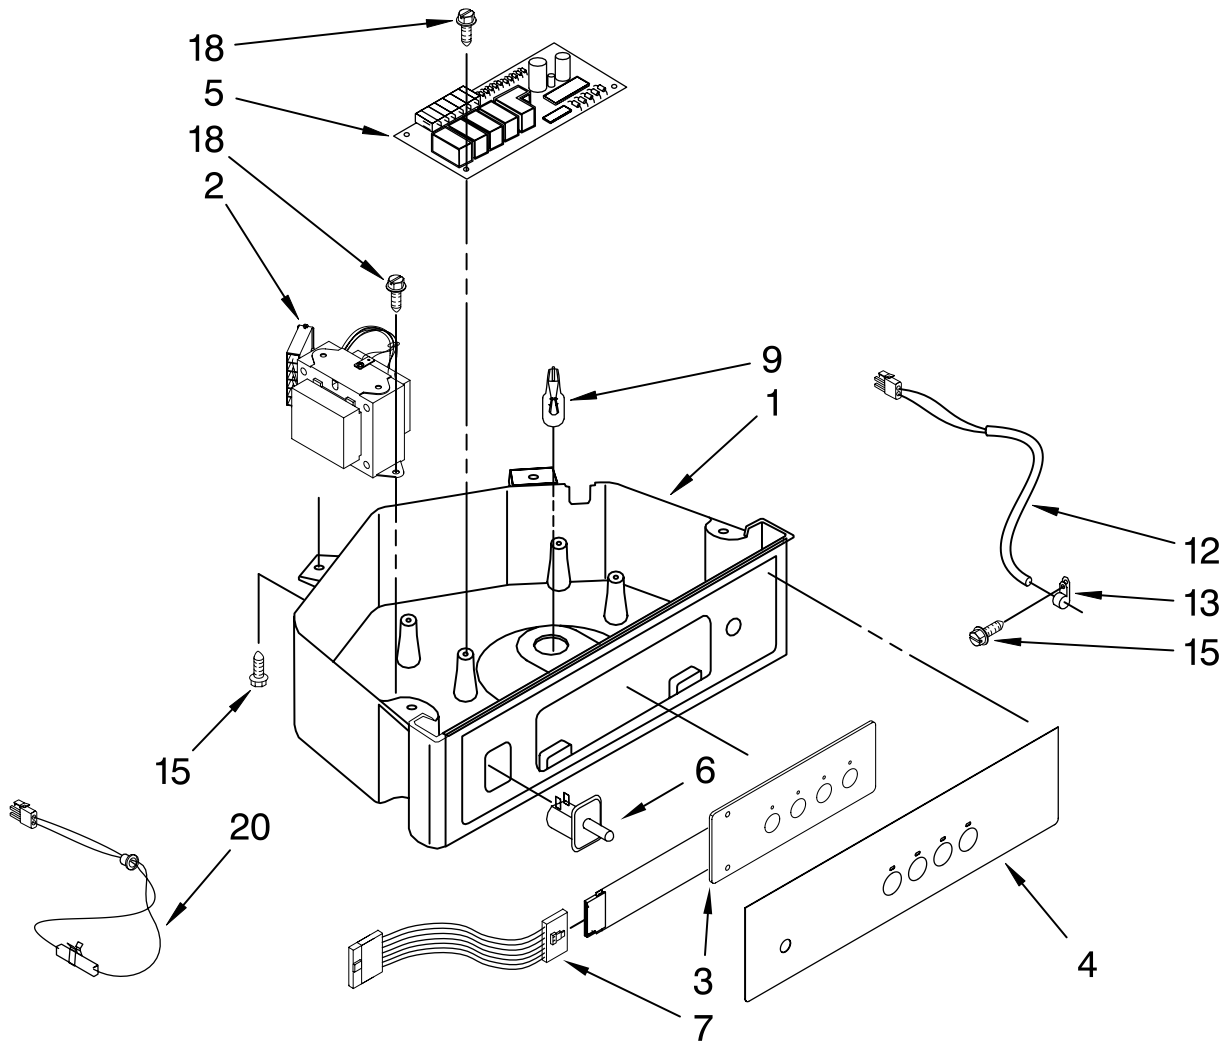

CONTROL PANEL PARTS

For Models: KUIS15NRTW2, KUIS15NRTT2, KUIS15NRTB2, KUIS15NRTS2
(White) (Biscuit) (Black) (Stainless Steel)

Illus. No.	Part No.	DESCRIPTION
1	2185738	Box, Control
2	2310139	Transformer
3	2304122	Assembly, Switch (ALSO ORDER #4)
4	2313693	Overlay
5	W10141364	Control Board
6	2149705	Switch, Plunger Grid/Light
7	2187585	Wire Assy. Active Overlay Jumper
9	745362	Bulb
12	2313633	Thermostat, Bin
13	2185825	Clamp
15	3400884	Screw
18	3400850	Screw
20	2313635	Thermister, Ice Control

FOR ORDERING INFORMATION REFER TO PARTS PRICE LIST