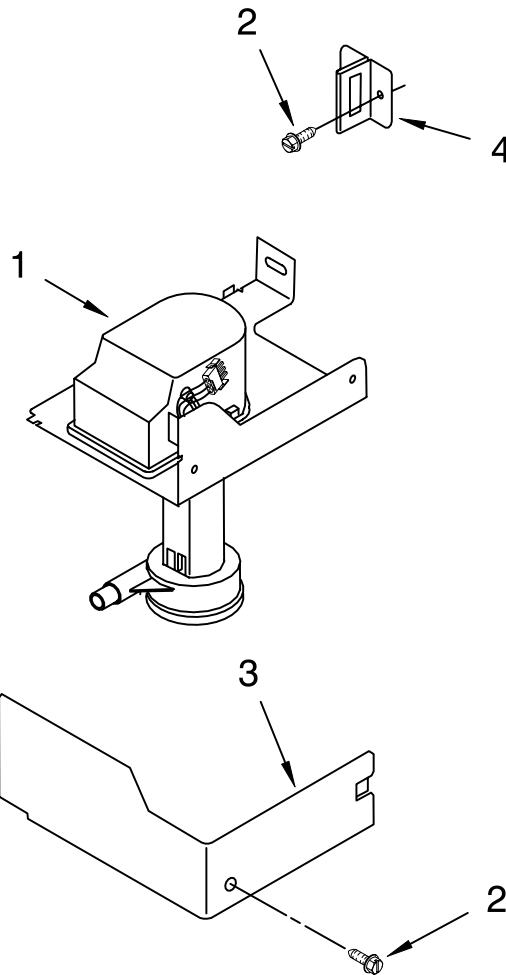

EVAPORATOR, ICE CUTTER GRID AND WATER PARTS

For Models: KUIS15NRHW5, KUIS15NRHT5, KUIS15NRHB5, KUIS15NRHS5
 (WHITE) (BISCUIT) (BLACK) (STAINLESS STEEL)

Illus. No.	Part No.	DESCRIPTION
1	2185758	Valve, Complete Water
2	2217286	Tube, Plastic
3	488687	Screw 8-15 X 5/8
4	2185523	Dispenser, Water
5	2217269	Evaporator
6	627018	Nut, Compression
7	841707	Insert, Tube
8	2172593	Tube, Water Fill
9	488660	Nut, Speed
10	836667	Spacer
11	2208539	Fastener, Pushnut
12	489443	Screw
13	2185625	Reservoir, Water Slide
14	2185626	Tube
15	2185673	Hose, Overflow
16	2217310	Guide-Ice, Grid
17	2185615	Bracket, Front and Rear
18	2185611	Bracket, Side Left and Right
19	2185681	Harness, Grid
22	2208533	Tube
23	487627	Ball Sleeve
24	487857	Nut, Ball Sleeve
26	3400886	Screw 8-18 X 1 1/4
28	2185614	Grid Assembly (Complete)
39	2174754	Wire, Grid Cutter
41	2185570	Cover, Grid
42	8281228	Thumbscrew
43	2217379	Reservoir, Water
44	3400884	Screw 8-18 X 5/8
45	2185696	Cap, Drain
46	3400909	Nut, Push-In

FOR ORDERING INFORMATION REFER TO PARTS PRICE LIST

PUMP PARTS

For Models: KUIS15NRHW5, KUIS15NRHT5, KUIS15NRHB5, KUIS15NRHS5
(WHITE) (BISCUIT) (BLACK) (STAINLESS STEEL)

Illus. No.	Part No.	DESCRIPTION
1	2217220	Pump, Water (Complete)
2	3400884	Screw 8-18 X 5/8
3	2185677	Cover, Pump
4	2185585	Bracket, Connector Assembly