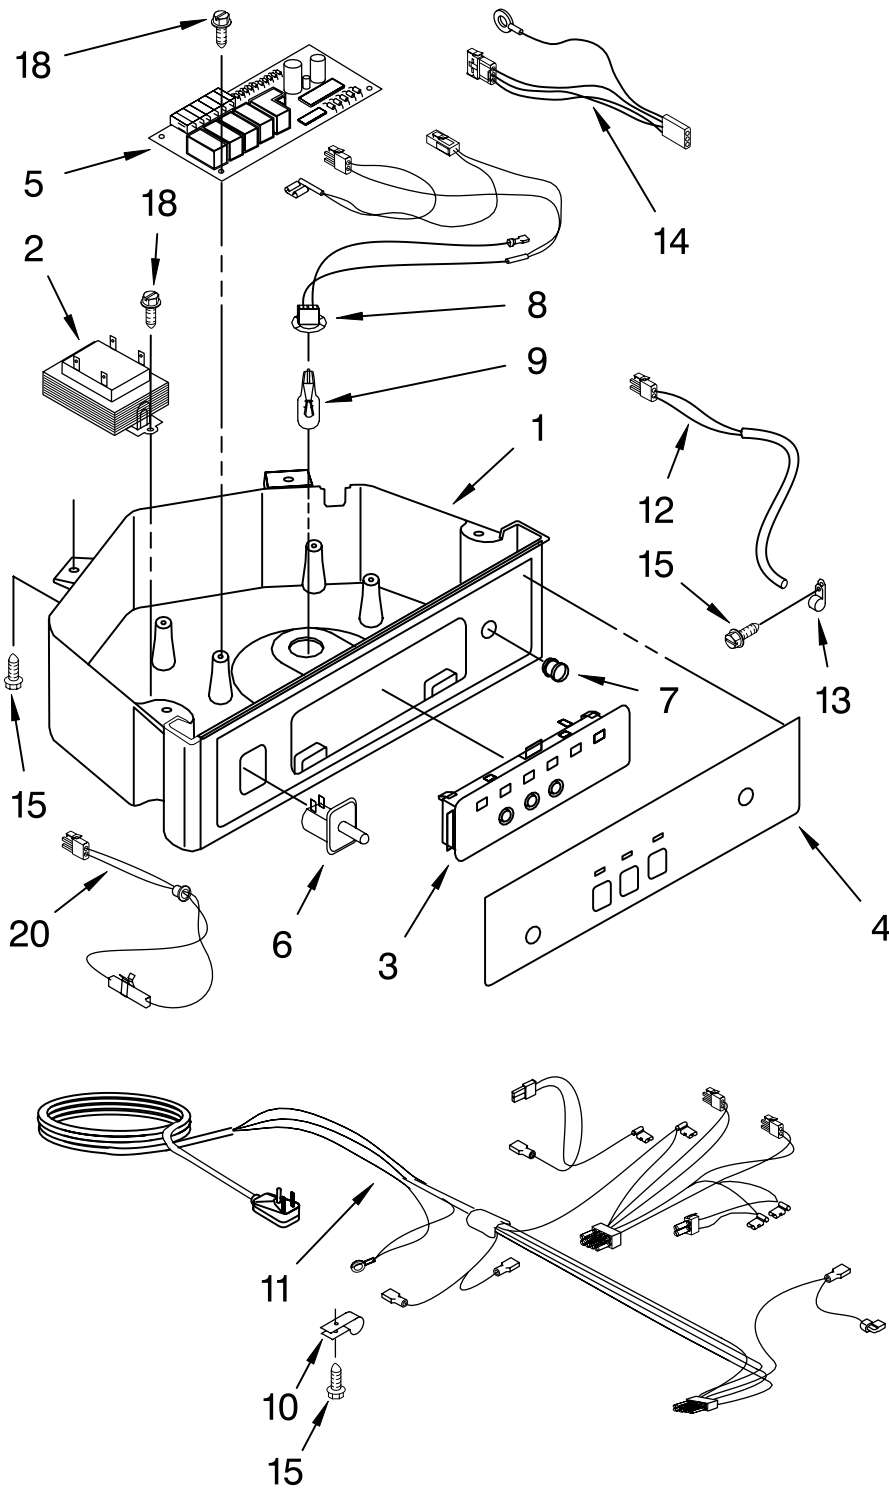

EVAPORATOR, ICE CUTTER GRID AND WATER PARTS

For Models: KUIS15NRHW5, KUIS15NRHT5, KUIS15NRHB5, KUIS15NRHS5
 (WHITE) (BISCUIT) (BLACK) (STAINLESS STEEL)

Illus. No.	Part No.	DESCRIPTION
1	2185758	Valve, Complete Water
2	2217286	Tube, Plastic
3	488687	Screw 8-15 X 5/8
4	2185523	Dispenser, Water
5	2217269	Evaporator
6	627018	Nut, Compression
7	841707	Insert, Tube
8	2172593	Tube, Water Fill
9	488660	Nut, Speed
10	836667	Spacer
11	2208539	Fastener, Pushnut
12	489443	Screw
13	2185625	Reservoir, Water Slide
14	2185626	Tube
15	2185673	Hose, Overflow
16	2217310	Guide-Ice, Grid
17	2185615	Bracket, Front and Rear
18	2185611	Bracket, Side Left and Right
19	2185681	Harness, Grid
22	2208533	Tube
23	487627	Ball Sleeve
24	487857	Nut, Ball Sleeve
26	3400886	Screw 8-18 X 1 1/4
28	2185614	Grid Assembly (Complete)
39	2174754	Wire, Grid Cutter
41	2185570	Cover, Grid
42	8281228	Thumbscrew
43	2217379	Reservoir, Water
44	3400884	Screw 8-18 X 5/8
45	2185696	Cap, Drain
46	3400909	Nut, Push-In

FOR ORDERING INFORMATION REFER TO PARTS PRICE LIST

PUMP PARTS

For Models: KUIS15NRHW5, KUIS15NRHT5, KUIS15NRHB5, KUIS15NRHS5
(WHITE) (BISCUIT) (BLACK) (STAINLESS STEEL)

Illus. No.	Part No.	DESCRIPTION
1	2217220	Pump, Water (Complete)
2	3400884	Screw 8-18 X 5/8
3	2185677	Cover, Pump
4	2185585	Bracket, Connector Assembly

FOR ORDERING INFORMATION REFER TO PARTS PRICE LIST

CONTROL PANEL PARTS

For Models: KUIS15NRHW5, KUIS15NRHT5, KUIS15NRHB5, KUIS15NRHS5
 (WHITE) (BISCUIT) (BLACK) (STAINLESS STEEL)

Illus. No.	Part No.	DESCRIPTION
1	2185738	Box, Control
2	2185657	Transformer
3	2185592	Assembly, Switch (ALSO ORDER #4)
4	2208317W	Overlay
5	6100499	P.C. Board
6	2149705	Switch, Plunger
7	2185694	Lens, LED
8	2185692	Wiring Harness Grid/ Light
9	745362	Bulb
10	2185788	Clamp
11	2187286	Wiring Harness, Complete Unit (Includes Power Cord)
12	2217288	Thermostat, Bin
13	2185825	Clamp
14	2185703	Wiring Harness, Main to Pump,
15	3400884	Screw 8-18 X 5/8
18	3400850	Screw 8-16 X 3/8
20	2217289	Thermister, Ice Control