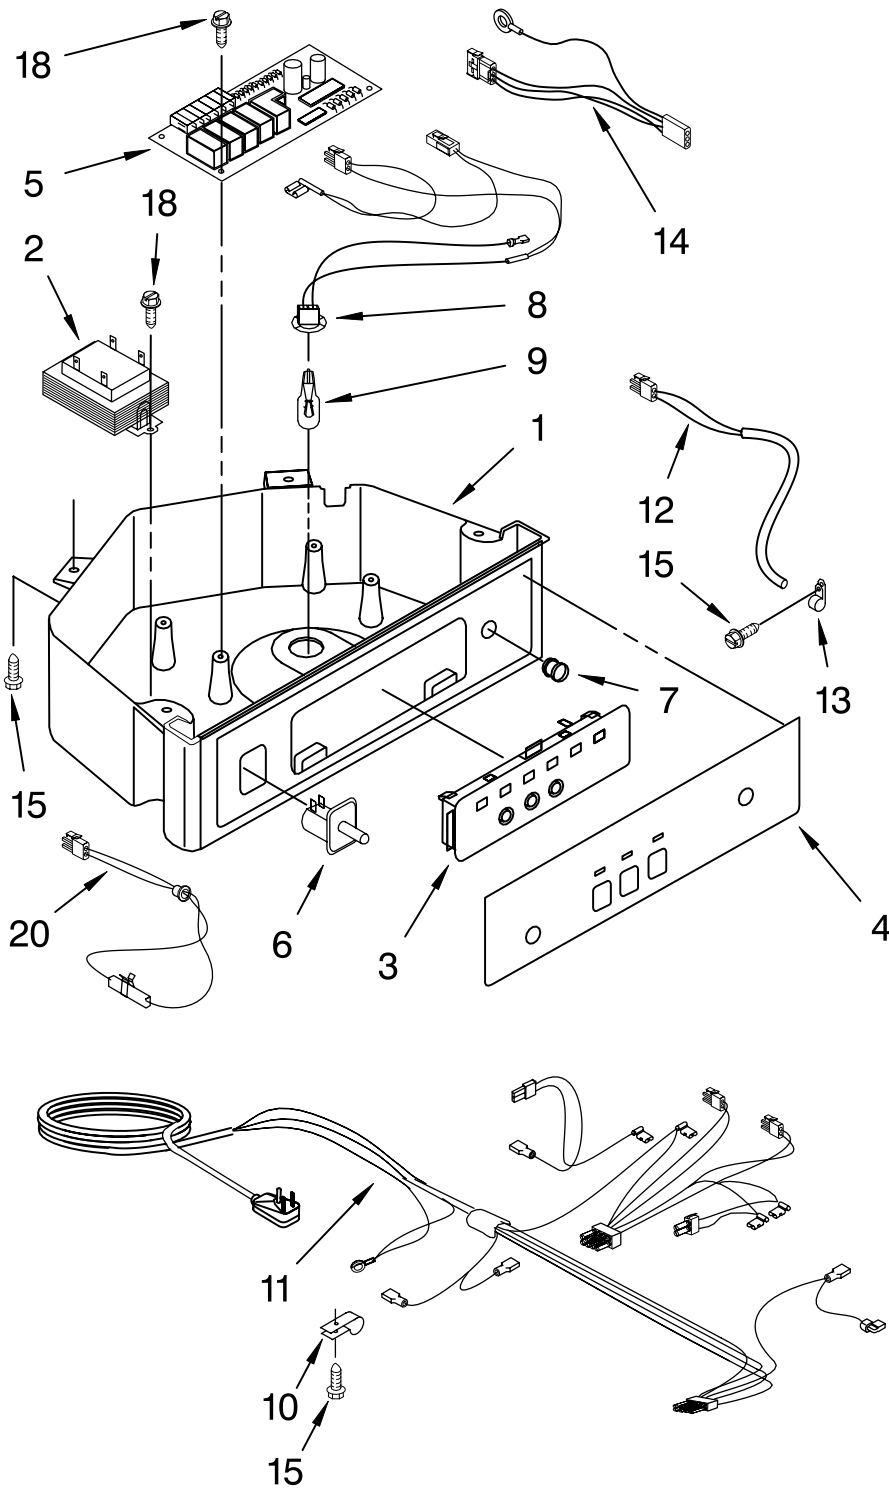

# EVAPORATOR, ICE CUTTER GRID AND WATER PARTS

For Models: KUIS155HWH4, KUIS155HBT4, KUIS155HBL4, KUIS155HBS4  
 (WHITE) (BISCUIT) (BLACK) (STAINLESS STEEL)

<b>Illus. No.</b>	<b>Part No.</b>	<b>DESCRIPTION</b>
1	2185758	Valve, Complete Water
2	2217286	Tube, Plastic
3	488687	Screw 8-15 X 5/8
4	2185523	Dispenser, Water
5	2217269	Evaporator
6	627018	Nut, Compression
7	841707	Insert, Tube
8	2172593	Tube, Water Fill
9	488660	Nut, Speed
10	836667	Spacer
11	2208539	Fastener, Pushnut
12	489443	Screw
13	2185625	Reservoir, Water Slide
14	2185626	Tube
15	2185673	Hose, Overflow
16	2217310	Guide-Ice, Grid
17	2185615	Bracket, Front and Rear
18	2185611	Bracket, Side Left and Right
19	2185681	Harness, Grid
22	2208533	Tube
23	487627	Ball Sleeve
24	487857	Nut, Ball Sleeve
26	3400886	Screw 8-18 X 1 1/4
28	2185614	Grid Assembly (Complete)
39	2174754	Wire, Grid Cutter
41	2185570	Cover, Grid
42	8281228	Thumbscrew
43	2185624	Reservoir, Water
44	3400884	Screw 8-18 X 5/8
45	2185696	Cap, Drain
46	3400909	Nut, Push-In

# PUMP PARTS

For Models: KUIS155HWH4, KUIS155HBT4, KUIS155HBL4, KUIS155HBS4  
(WHITE) (BISCUIT) (BLACK) (STAINLESS STEEL)

<b>Illus. No.</b>	<b>Part No.</b>	<b>DESCRIPTION</b>
1	2217220	Pump, Water (Complete)
2	3400884	Screw 8-18 X 5/8
3	2185677	Cover, Pump
4	2185585	Bracket, Connector Assembly

# CONTROL PANEL PARTS

For Models: KUIS155HWH4, KUIS155HBT4, KUIS155HBL4, KUIS155HBS4  
(WHITE) (BISCUIT) (BLACK) (STAINLESS STEEL)

Illus. No.	Part No.	DESCRIPTION
1	2185738	Box, Control
2	2185657	Transformer
3	2185592	Assembly, Switch (ALSO ORDER #4)
4	2208317W	Overlay
5	6100499	P.C. Board
6	2149705	Switch, Plunger
7	2185694	Lens, LED
8	2185692	Wiring Harness Grid/ Light
9	745362	Bulb
10	2185788	Clamp
11	2187286	Wiring Harness, Complete Unit (Includes Power Cord)
12	2217288	Thermostat, Bin
13	2185825	Clamp
14	2185703	Wiring Harness, Main to Pump,
15	3400884	Screw 8-18 X 5/8
18	3400850	Screw 8-16 X 3/8
20	2217289	Thermister, Ice Control