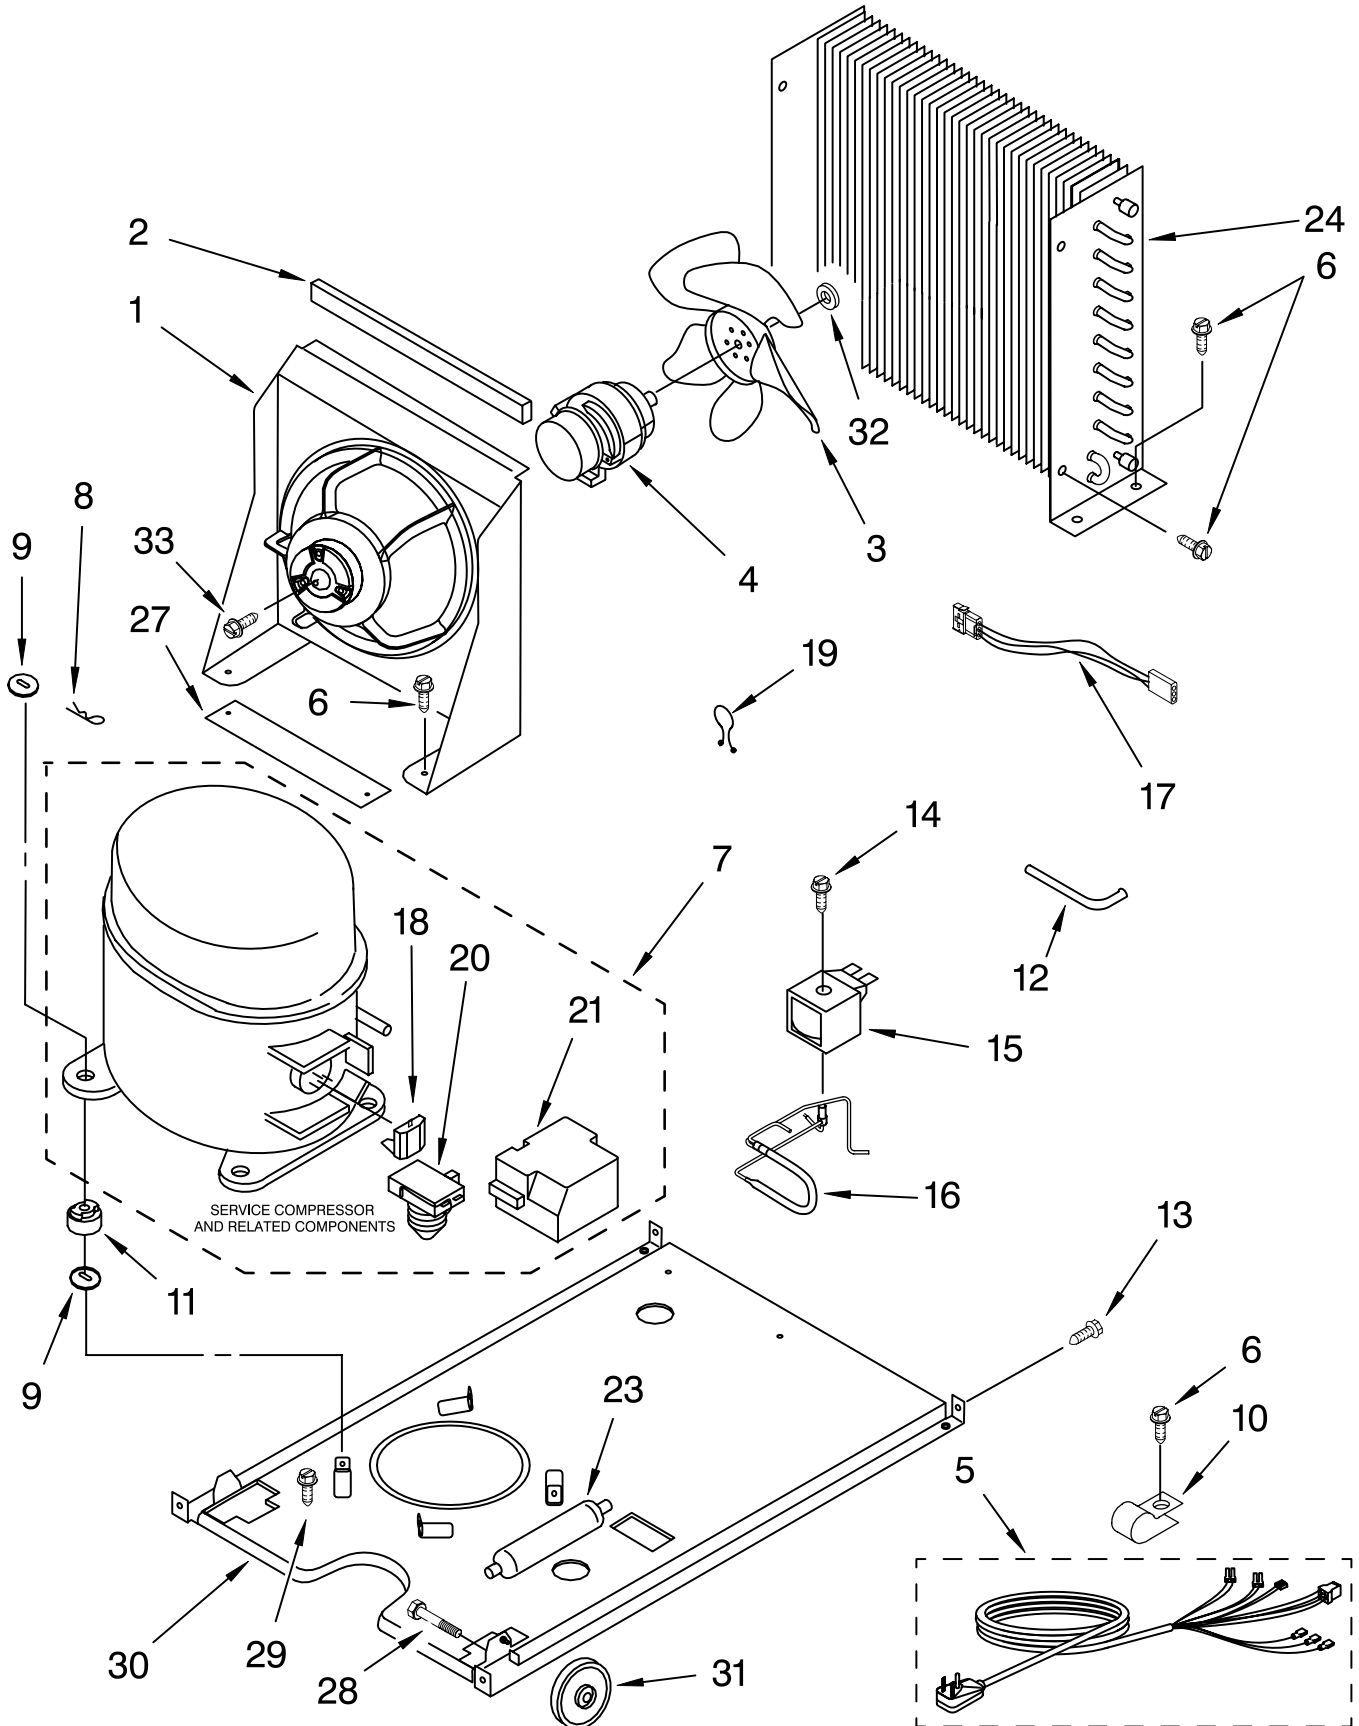

UNIT PARTS

For Models: KUIS155HWH4, KUIS155HBT4, KUIS155HBL4, KUIS155HBS4
(WHITE) (BISCUIT) (BLACK) (STAINLESS STEEL)

FOR ORDERING INFORMATION REFER TO PARTS PRICE LIST

UNIT PARTS

For Models: KUIS155HWH4, KUIS155HBT4, KUIS155HBL4, KUIS155HBS4
(WHITE) (BISCUIT) (BLACK) (STAINLESS STEEL)

Illus. No.	Part No.	DESCRIPTION
1	2185532	Bracket, Fan Mtg.
2	2185675	Pad, Foam
3	2190685	Blade, Fan
4	2188537	Motor, Fan
5		Wiring Harness, Complete Unit (See #11 On Control Panel Parts Page)
6	304392	Screw 8-18 X 1/2
7	2208370	Compressor
8	A201435	Clip, Mounting
9	A201441	Shim (8)
10	2185960	Clamp (Power Cord)
11	2217318	Grommet (4)
12	2208415	Tube, Process
13	489423	Screw
14	489472	Screw
15	759112	Coil, Solenoid
16	2208413	Valve, Body
17	2187267	Wiring Harness, Condenser Fan
18	2217223	Overload
19	2217322	Twist Loc
20	2217224	Relay, Start
21	2208371	Cover, Terminal
23	2209223	Drier
24	2185529	Condenser
27	2185858	Pad, Foam (2)
28	3370389	Screw 10-32X15/16
29	488500	Screw, Ground 8-32 X 3/8
30	2185511	Base, Unit
31	302819	Wheel
32	486692	Nut, Speed
33	489494	Screw 8-32 X 3/4

REFRIGERANT CHARGE

6.5 OZ. (R134A)

FOR ORDERING INFORMATION REFER TO PARTS PRICE LIST