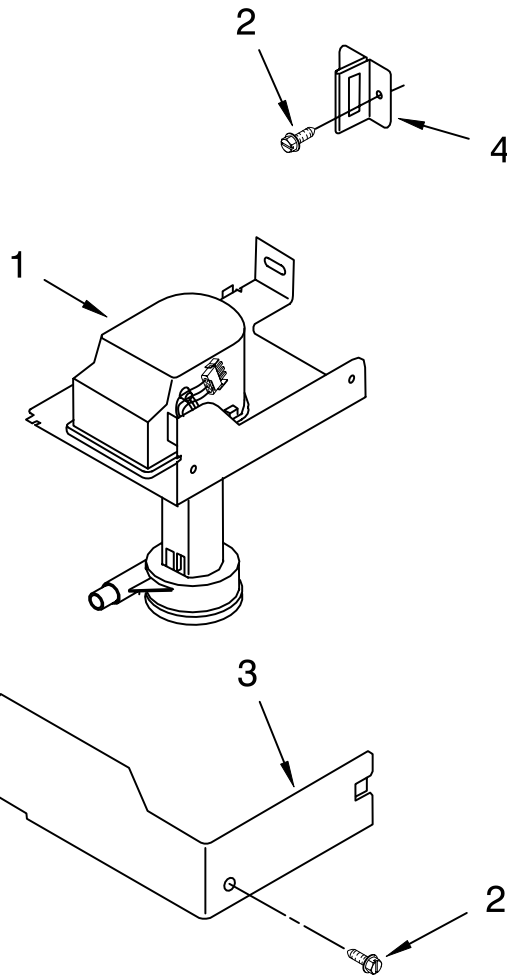

# EVAPORATOR, ICE CUTTER GRID AND WATER PARTS

For Models: KUIS155HWH4, KUIS155HBT4, KUIS155HBL4, KUIS155HBS4  
 (WHITE) (BISCUIT) (BLACK) (STAINLESS STEEL)

<b>Illus. No.</b>	<b>Part No.</b>	<b>DESCRIPTION</b>
1	2185758	Valve, Complete Water
2	2217286	Tube, Plastic
3	488687	Screw 8-15 X 5/8
4	2185523	Dispenser, Water
5	2217269	Evaporator
6	627018	Nut, Compression
7	841707	Insert, Tube
8	2172593	Tube, Water Fill
9	488660	Nut, Speed
10	836667	Spacer
11	2208539	Fastener, Pushnut
12	489443	Screw
13	2185625	Reservoir, Water Slide
14	2185626	Tube
15	2185673	Hose, Overflow
16	2217310	Guide-Ice, Grid
17	2185615	Bracket, Front and Rear
18	2185611	Bracket, Side Left and Right
19	2185681	Harness, Grid
22	2208533	Tube
23	487627	Ball Sleeve
24	487857	Nut, Ball Sleeve
26	3400886	Screw 8-18 X 1 1/4
28	2185614	Grid Assembly (Complete)
39	2174754	Wire, Grid Cutter
41	2185570	Cover, Grid
42	8281228	Thumbscrew
43	2185624	Reservoir, Water
44	3400884	Screw 8-18 X 5/8
45	2185696	Cap, Drain
46	3400909	Nut, Push-In

# PUMP PARTS

For Models: KUIS155HWH4, KUIS155HBT4, KUIS155HBL4, KUIS155HBS4  
(WHITE) (BISCUIT) (BLACK) (STAINLESS STEEL)

<b>Illus. No.</b>	<b>Part No.</b>	<b>DESCRIPTION</b>
1	2217220	Pump, Water (Complete)
2	3400884	Screw 8-18 X 5/8
3	2185677	Cover, Pump
4	2185585	Bracket, Connector Assembly