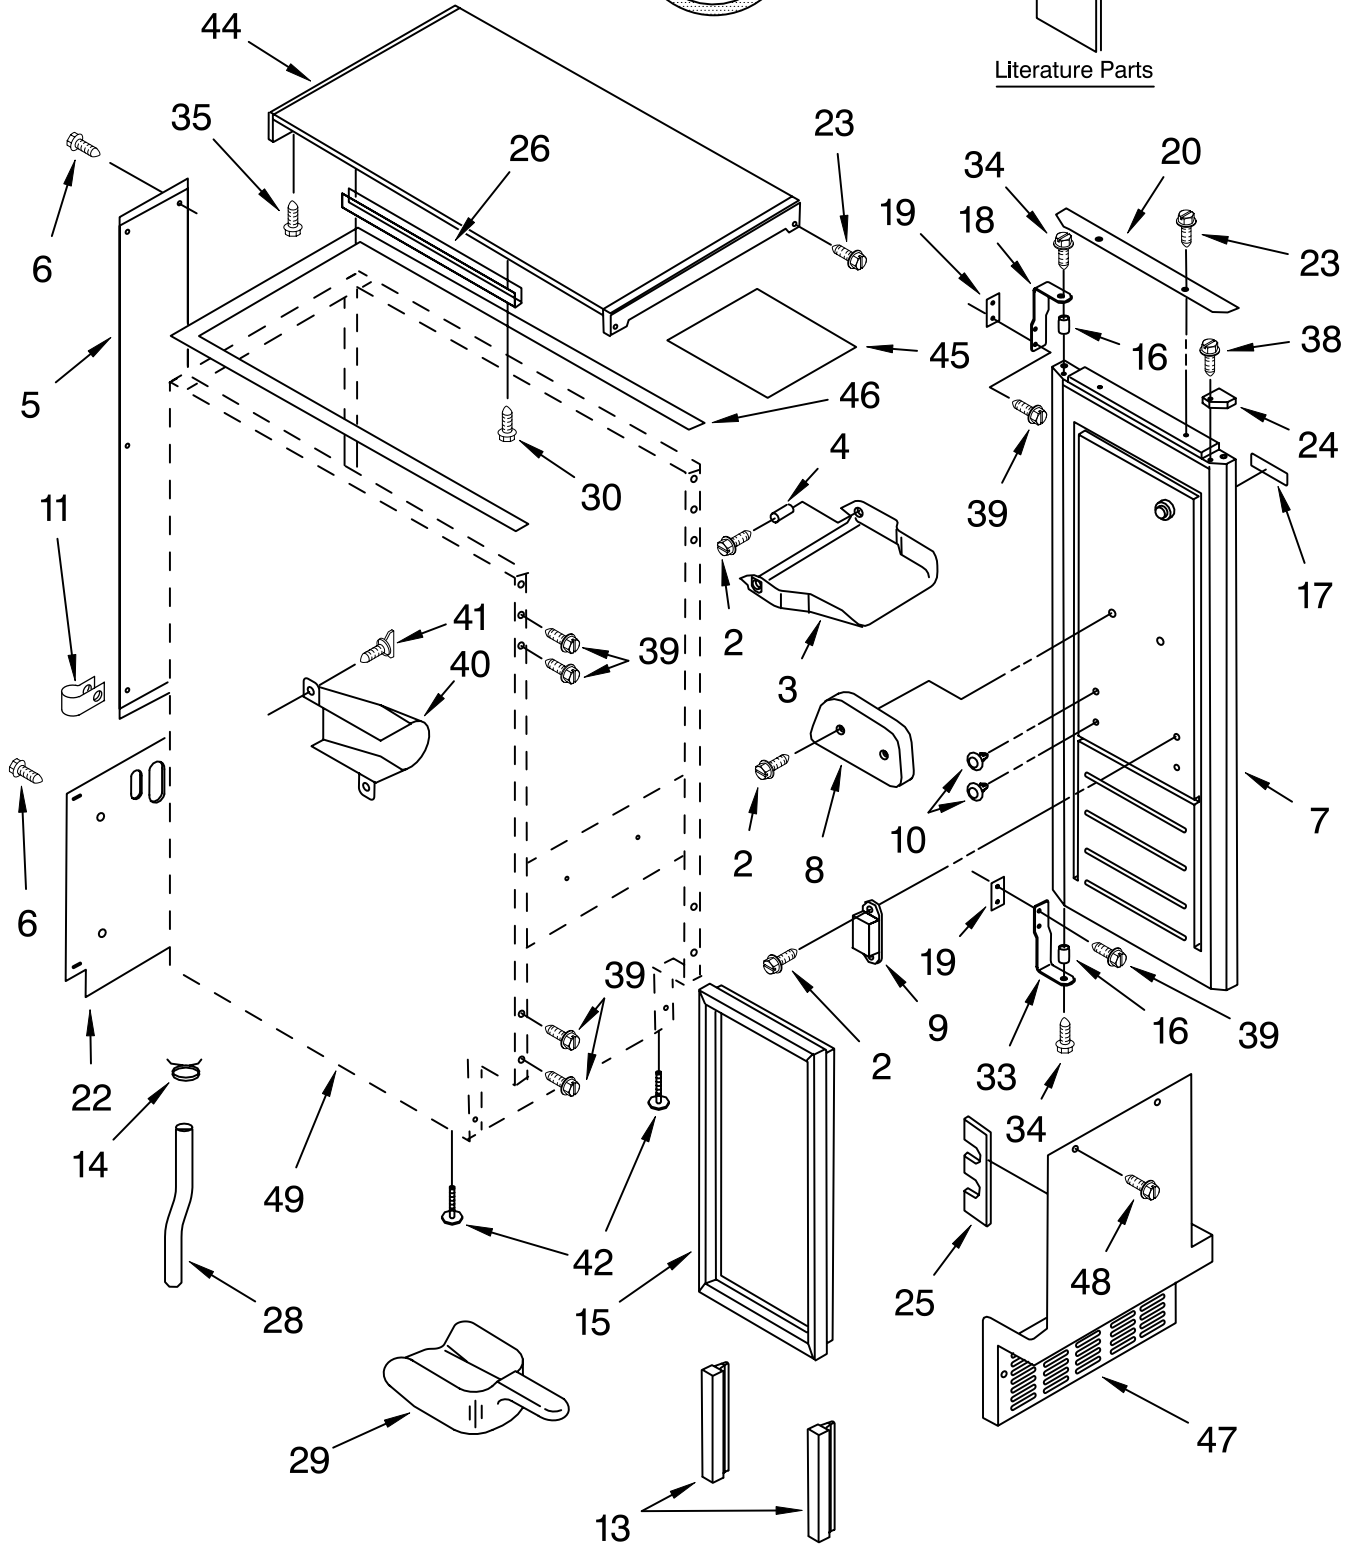

CABINET LINER AND DOOR PARTS

For Models: KUIS155HWH4, KUIS155HBT4, KUIS155HBL4, KUIS155HBS4
(WHITE) (BISCUIT) (BLACK) (STAINLESS STEEL)

ICE CUBE
MAKER

KitchenAid®

FOR ORDERING INFORMATION REFER TO PARTS PRICE LIST

CABINET LINER AND DOOR PARTS

For Models: KUIS155HWH4, KUIS155HBT4, KUIS155HBL4, KUIS155HBS4
(WHITE) (BISCUIT) (BLACK) (STAINLESS STEEL)

Illus. No.	Part No.	DESCRIPTION	Illus. No.	Part No.	DESCRIPTION	Illus. No.	Part No.	DESCRIPTION
1	LIT2217246	Literature Parts Use & Care Guide	23	8281188	Screw White	Parts Not Illustrated and Optional Parts (Not Included)		
	LIT2217232	Service & Wiring Sheet		8281187	Biscuit			
2	3400886	Screw 8-18 X 1 1/4	24	8281186	Black			
3	2185742	Bin, Door			Filler, Endcap Left Side			
4	2185678	Spacer		2185655W	White	8171307		Cleaner, Icemaker
5	2185575	Cover, Wiring		2185655T	Biscuit	503695		Sealer, Cork (1/4 Pound)
6	489442	Screw		2185655B	Black	797403		Cement, Insulation (1 Oz.)
7		Door			Right Side	505587		Sealer, Mastic (1 Qt.)
	2932800W	White		2185656W	White	212643		Sealer, Gum (22 Pcs. 3/16" x 7")
	2932800T	Biscuit		2185656T	Biscuit	479976		Kit, Insulation (5 Pcs. 3" x 24" x 48")
	2932800B	Black		2185656B	Black	978025		Valve, Access (1/4")
	2932800BS	Stainless Steel	25	2185756	Pad, Foam	978026		Valve, Access (5/16")
8	2185695	Cam, Door	26	2185691	Channel, Wiring	978027		Valve, Access (3/8")
9	2185991	Assembly, Magnetic Catch	28	2185989	Tube, Drain	978028		Valve, Access (1/2")
10	2189000	Plug, Hole	29	585158	Scoop	978029		Valve, Access (5/8")
11	489385	Tube Clamp	30	3400884	Screw 8-18 X 5/8	978030		Valve, Access (3/4")
13	2185777	Gasket, Bottom	33	2185711	Hinge, Bottom			
14	2208483	Clamp	34	2185712	Pin, Hinge			
15	2185776	Gasket, Door	35	489048	Screw, Ground 8-32 X 1/2			
16	2185640	Sleeve, Hinge	38	348689	Screw 8-18 X 3/4			
17		Nameplate	39	489423	Screw 10-32X11/16			
	2212760	White	40	2185927	Holder, Scoop			
	2212761	Biscuit	41	8281228	Thumbscrew			
	2212762	Black	42	3376439	Leg, Leveler			
18	2185710	Hinge, Top	44		Top			
19	2185709	Shim, Hinge		2929700W	White			
20		Handle, Door		2929700T	Biscuit			
	2208492W	White		2929700B	Black			
	2208492T	Biscuit	45	2185690	Shield, Electrical			
	2208492B	Black	46	2185645	Gasket, Top Panel			
22	2185730	Assembly, Unit Cover	47		Grill, Front			
				2185571W	White			
				2185571T	Biscuit			
				2185571B	Black			
			48	489474	Screw 8-18 X 1			
			49		Cabinet & Liner (NOT SERVICED)			

FOR ORDERING INFORMATION REFER TO PARTS PRICE LIST