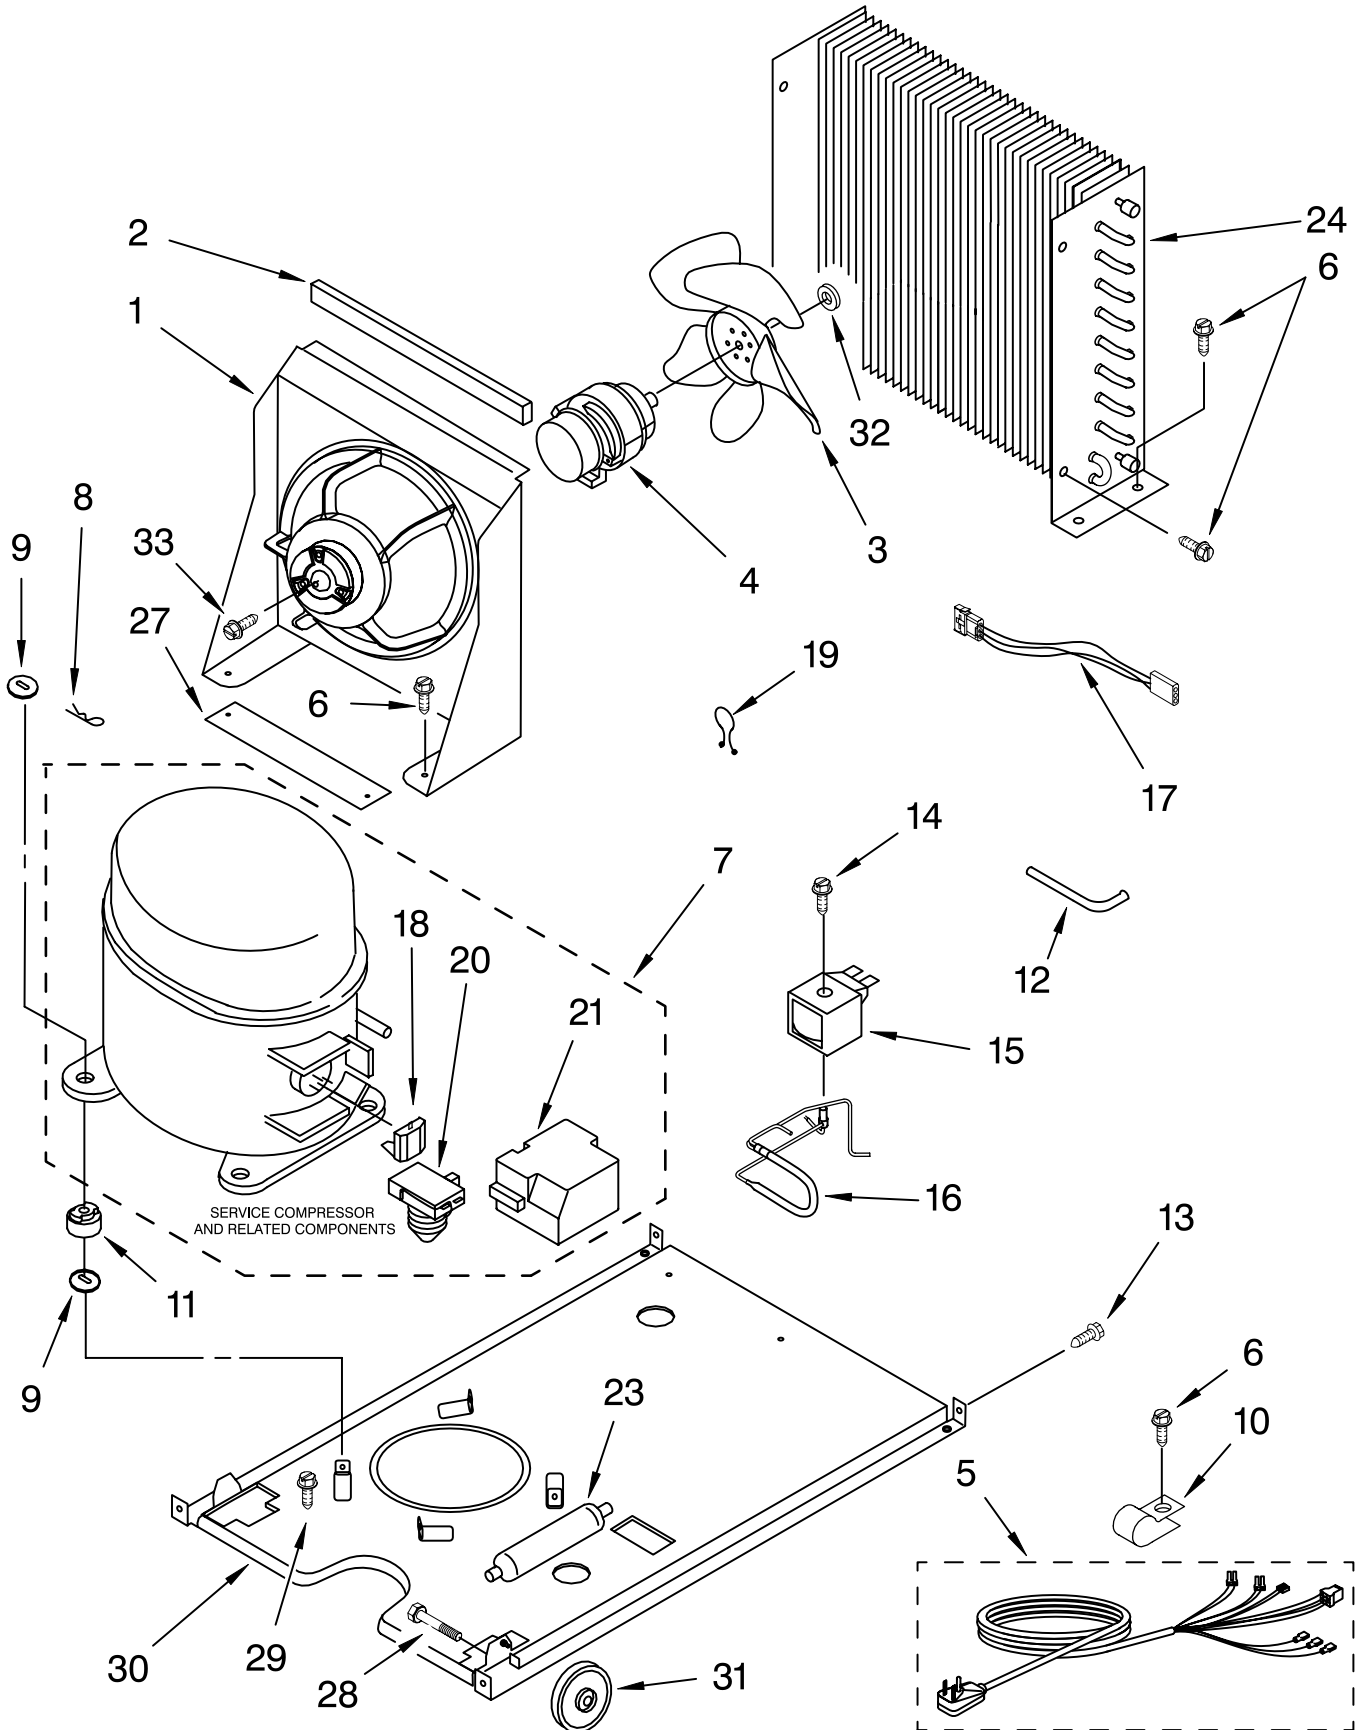

UNIT PARTS

For Models: KUIS15NRHW4, KUIS15NRHT4, KUIS15NRHB4, KUIS15NRHS4
(WHITE) (BISCUIT) (BLACK) (STAINLESS STEEL)

FOR ORDERING INFORMATION REFER TO PARTS PRICE LIST

UNIT PARTS

For Models: KUIS15NRHW4, KUIS15NRHT4, KUIS15NRHB4, KUIS15NRHS4
(WHITE) (BISCUIT) (BLACK) (STAINLESS STEEL)

<u>Illus. No.</u>	<u>Part No.</u>	<u>DESCRIPTION</u>
1	2185532	Bracket, Fan Mtg.
2	2185675	Pad, Foam
3	2190685	Blade, Fan
4	2188537	Motor, Fan
5		Wiring Harness, Complete Unit (See #11 On Control Panel Parts Page)
6	304392	Screw 8-18 X 1/2
7	2208370	Compressor
8	A201435	Clip, Mounting
9	A201441	Shim (4)
10	2185960	Clamp (Power Cord)
11	2217318	Grommet (4)
12	2208415	Tube, Process
13	489423	Screw
14	489472	Screw
15	759112	Coil, Solenoid
16	2208413	Valve, Body
17	2187267	Wiring Harness, Condenser Fan
18	2217223	Overload
19	2217322	Twist Loc
20	2217224	Relay, Start
21	2208371	Cover, Terminal
23	2209223	Drier
24	2185529	Condenser
27	2185858	Pad, Foam (2)
28	3370389	Screw 10-32X15/16
29	488500	Screw, Ground 8-32 X 3/8
30	2185511	Base, Unit
31	302819	Wheel
32	486692	Nut, Speed
33	489494	Screw 8-32 X 3/4

REFRIGERANT CHARGE

6.5 OZ. (R134A)

FOR ORDERING INFORMATION REFER TO PARTS PRICE LIST