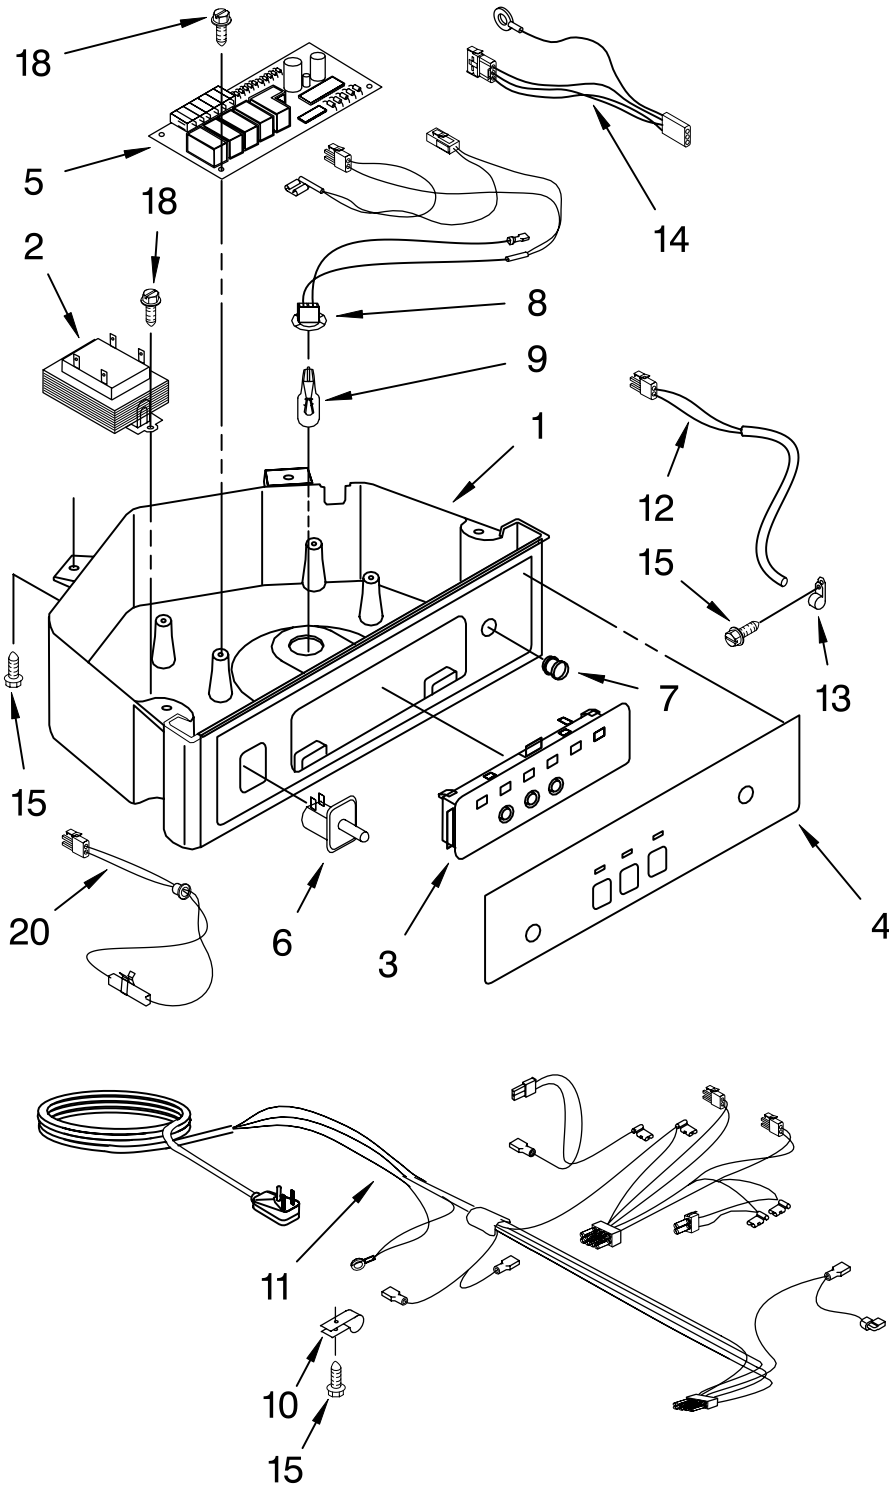

EVAPORATOR, ICE CUTTER GRID AND WATER PARTS

For Models: KUIS15NRHW4, KUIS15NRHT4, KUIS15NRHB4, KUIS15NRHS4
 (WHITE) (BISCUIT) (BLACK) (STAINLESS STEEL)

Illus. No.	Part No.	DESCRIPTION
1	2185758	Valve, Complete Water
2	2217286	Tube, Plastic
3	488687	Screw 8-15 X 5/8
4	2185523	Dispenser, Water
5	2217269	Evaporator
6	627018	Nut, Compression
7	841707	Insert, Tube
8	2172593	Tube, Water Fill
9	488660	Nut, Speed
10	836667	Spacer
11	2208539	Fastener, Pushnut
12	489443	Screw
13	2185625	Reservoir, Water Slide
14	2185626	Tube
15	2185673	Hose, Overflow
16	2217310	Guide-Ice, Grid
17	2185615	Bracket, Front and Rear
18	2185611	Bracket, Side Left and Right
19	2185681	Harness, Grid
22	2208533	Tube
23	487627	Ball Sleeve
24	487857	Nut, Ball Sleeve
26	3400886	Screw 8-18 X 1 1/4
28	2185614	Grid Assembly (Complete)
39	2174754	Wire, Grid Cutter
41	2185570	Cover, Grid
42	8281228	Thumbscrew
43	2185624	Reservoir, Water
44	3400884	Screw 8-18 X 5/8
45	2185696	Cap, Drain
46	3400909	Nut, Push-In

FOR ORDERING INFORMATION REFER TO PARTS PRICE LIST

PUMP PARTS

For Models: KUIS15NRHW4, KUIS15NRHT4, KUIS15NRHB4, KUIS15NRHS4
(WHITE) (BISCUIT) (BLACK) (STAINLESS STEEL)

Illus. No.	Part No.	DESCRIPTION
1	2217220	Pump, Water (Complete)
2	3400884	Screw 8-18 X 5/8
3	2185677	Cover, Pump
4	2185585	Bracket, Connector Assembly

CONTROL PANEL PARTS

For Models: KUIS15NRHW4, KUIS15NRHT4, KUIS15NRHB4, KUIS15NRHS4
 (WHITE) (BISCUIT) (BLACK) (STAINLESS STEEL)

Illus. No.	Part No.	DESCRIPTION
1	2185738	Box, Control
2	2185657	Transformer
3	2185592	Assembly, Switch (ALSO ORDER #4)
4	2208317W	Overlay
5	6100499	P.C. Board
6	2149705	Switch, Plunger
7	2185694	Lens, LED
8	2185692	Wiring Harness Grid/ Light
9	745362	Bulb
10	2185788	Clamp
11	2187286	Wiring Harness, Complete Unit (Includes Power Cord)
12	2217288	Thermostat, Bin
13	2185825	Clamp
14	2185703	Wiring Harness, Main to Pump,
15	3400884	Screw 8-18 X 5/8
18	3400850	Screw 8-16 X 3/8
20	2217289	Thermister, Ice Control