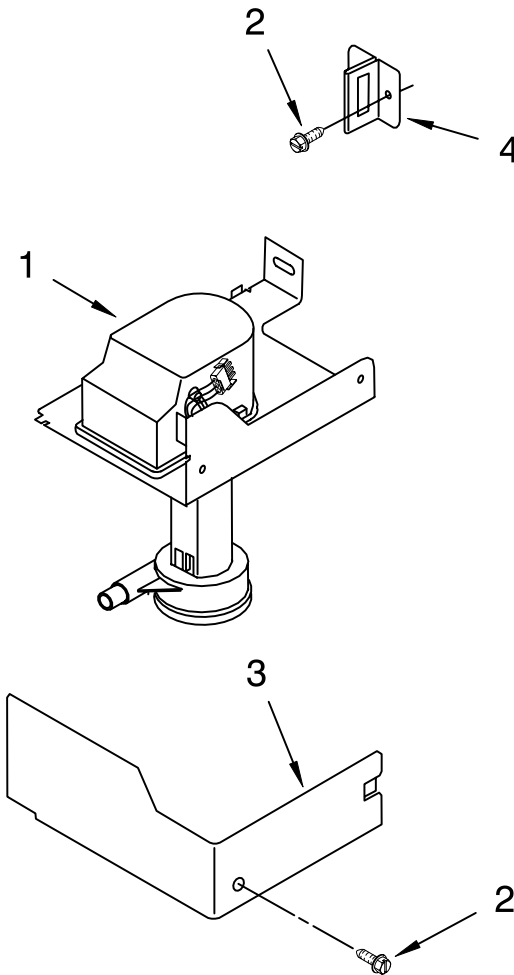

EVAPORATOR, ICE CUTTER GRID AND WATER PARTS

For Models: KUIS15NRHW4, KUIS15NRHT4, KUIS15NRHB4, KUIS15NRHS4
 (WHITE) (BISCUIT) (BLACK) (STAINLESS STEEL)

Illus. No.	Part No.	DESCRIPTION
1	2185758	Valve, Complete Water
2	2217286	Tube, Plastic
3	488687	Screw 8-15 X 5/8
4	2185523	Dispenser, Water
5	2217269	Evaporator
6	627018	Nut, Compression
7	841707	Insert, Tube
8	2172593	Tube, Water Fill
9	488660	Nut, Speed
10	836667	Spacer
11	2208539	Fastener, Pushnut
12	489443	Screw
13	2185625	Reservoir, Water Slide
14	2185626	Tube
15	2185673	Hose, Overflow
16	2217310	Guide-Ice, Grid
17	2185615	Bracket, Front and Rear
18	2185611	Bracket, Side Left and Right
19	2185681	Harness, Grid
22	2208533	Tube
23	487627	Ball Sleeve
24	487857	Nut, Ball Sleeve
26	3400886	Screw 8-18 X 1 1/4
28	2185614	Grid Assembly (Complete)
39	2174754	Wire, Grid Cutter
41	2185570	Cover, Grid
42	8281228	Thumbscrew
43	2185624	Reservoir, Water
44	3400884	Screw 8-18 X 5/8
45	2185696	Cap, Drain
46	3400909	Nut, Push-In

FOR ORDERING INFORMATION REFER TO PARTS PRICE LIST

PUMP PARTS

For Models: KUIS15NRHW4, KUIS15NRHT4, KUIS15NRHB4, KUIS15NRHS4
(WHITE) (BISCUIT) (BLACK) (STAINLESS STEEL)

Illus. No.	Part No.	DESCRIPTION
1	2217220	Pump, Water (Complete)
2	3400884	Screw 8-18 X 5/8
3	2185677	Cover, Pump
4	2185585	Bracket, Connector Assembly

CONTROL PANEL PARTS

For Models: KUIS15NRHW4, KUIS15NRHT4, KUIS15NRHB4, KUIS15NRHS4
 (WHITE) (BISCUIT) (BLACK) (STAINLESS STEEL)

Illus. No.	Part No.	DESCRIPTION
1	2185738	Box, Control
2	2185657	Transformer
3	2185592	Assembly, Switch (ALSO ORDER #4)
4	2208317W	Overlay
5	6100499	P.C. Board
6	2149705	Switch, Plunger
7	2185694	Lens, LED
8	2185692	Wiring Harness Grid/ Light
9	745362	Bulb
10	2185788	Clamp
11	2187286	Wiring Harness, Complete Unit (Includes Power Cord)
12	2217288	Thermostat, Bin
13	2185825	Clamp
14	2185703	Wiring Harness, Main to Pump,
15	3400884	Screw 8-18 X 5/8
18	3400850	Screw 8-16 X 3/8
20	2217289	Thermister, Ice Control