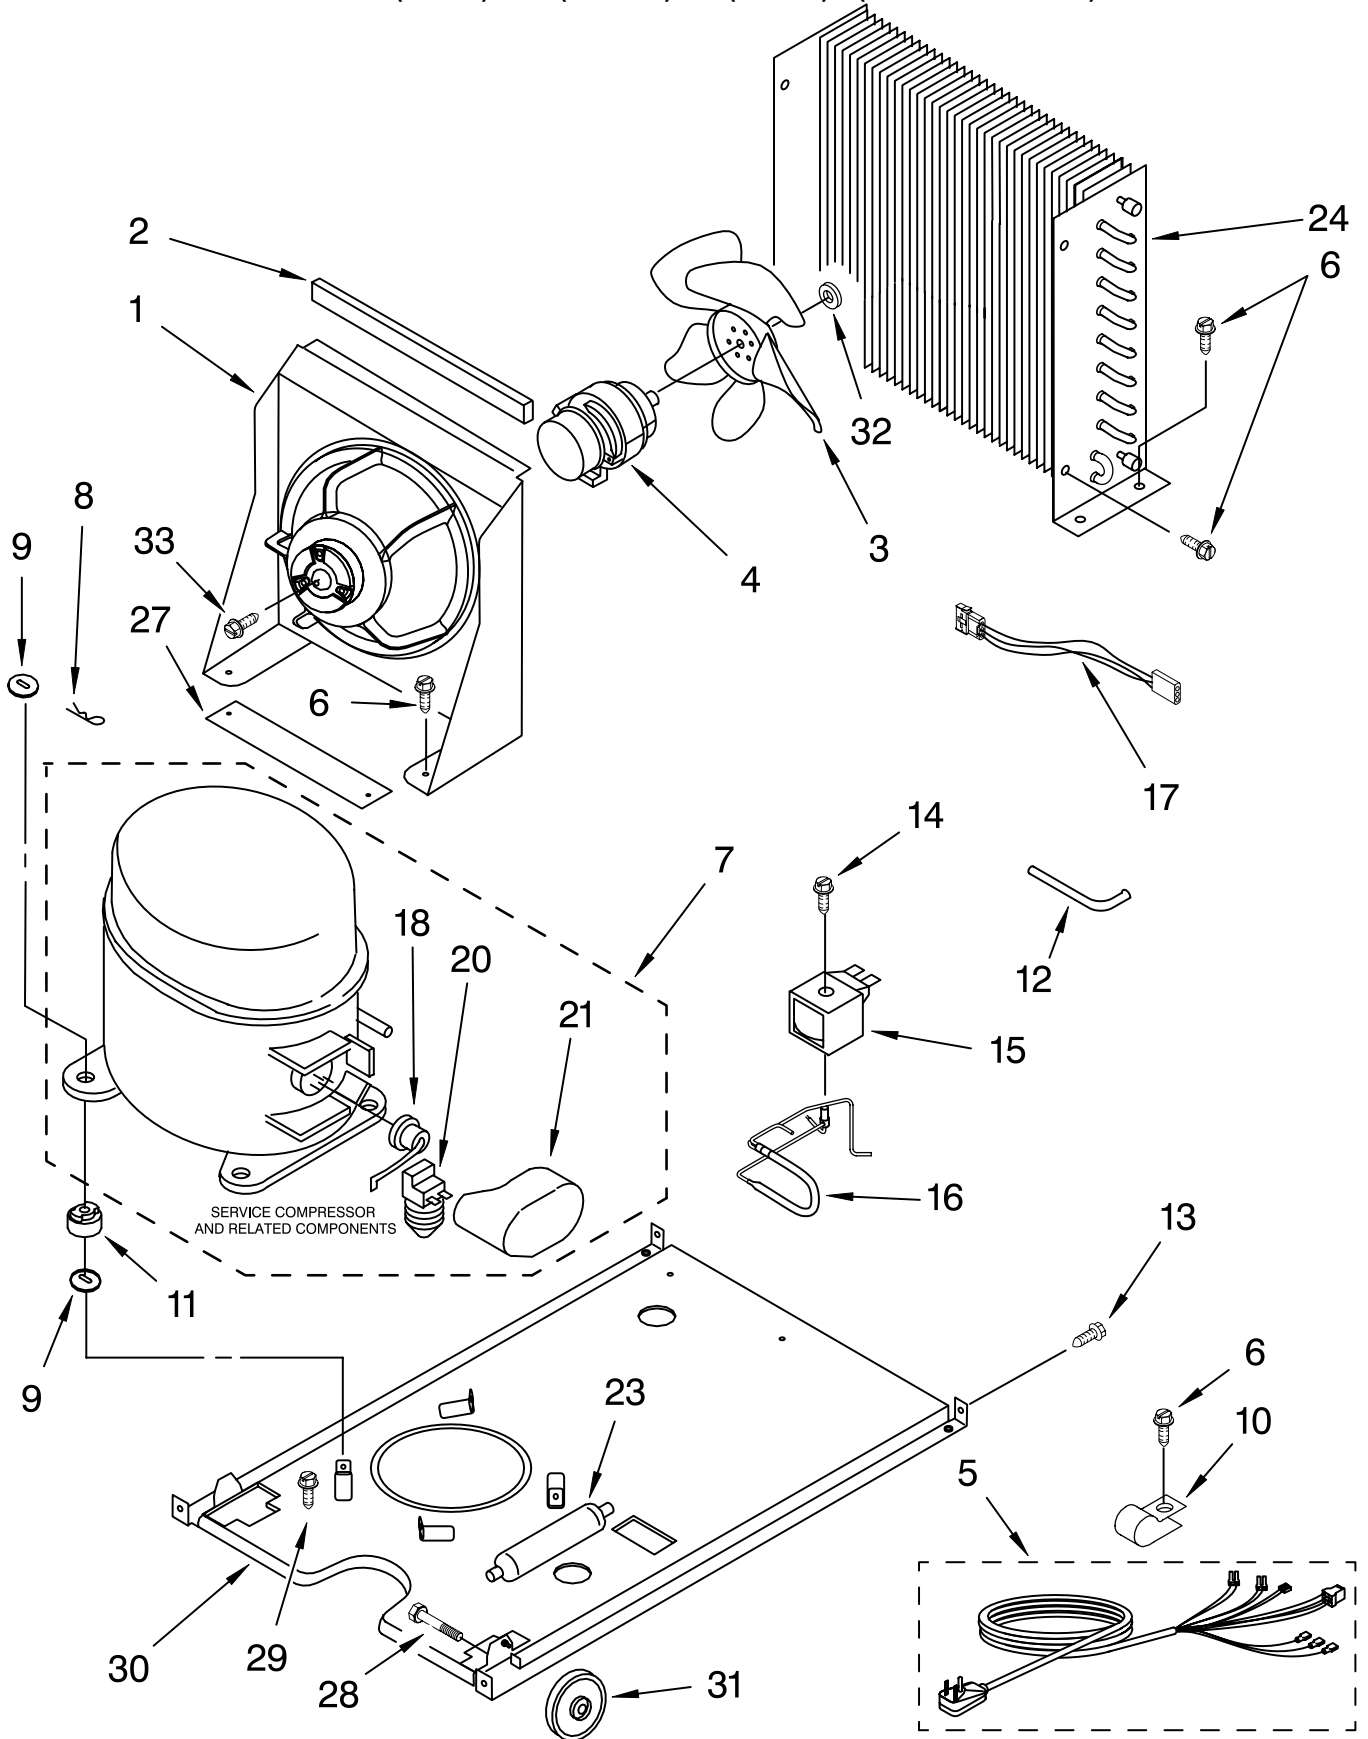

UNIT PARTS

For Models: KUIS155HWH2, KUIS155HBT2, KUIS155HBL2, KUIS155HBS2
(WHITE) (BISCUIT) (BLACK) (STAINLESS STEEL)

SERVICE COMPRESSOR
AND RELATED COMPONENTS

FOR ORDERING INFORMATION REFER TO PARTS PRICE LIST

UNIT PARTS

For Models: KUIS155HWH2, KUIS155HBT2, KUIS155HBL2, KUIS155HBS2
(WHITE) (BISCUIT) (BLACK) (STAINLESS STEEL)

<u>Illus.</u> <u>No.</u>	<u>Part</u> <u>No.</u>	<u>DESCRIPTION</u>
1	2185532	Bracket, Fan Mtg.
2	2185675	Pad, Foam
3	2190685	Blade, Fan
4	2183437	Motor, Fan
5		Wiring Harness, Complete Unit (See #11 On Control Panel Parts Page)
6	304392	Screw 8-18 X 1/2
7	2176659	Compressor
8	A201435	Clip, Mounting
9	A201441	Shim (8)
10	2185960	Clamp (Power Cord)
11	2185965	Grommet (4)
12	2185548	Tube, Process
13	489423	Screw
14	489472	Screw
15	759112	Coil, Solenoid
16	2208467	Valve, Body
17	2187267	Wiring Harness, Condenser Fan
18	2183404	Overload
20	2183410	Relay, Start
21	2162358	Cover, Terminal
23	2209223	Drier
24	2185529	Condenser
27	2185858	Pad, Foam (2)
28	3370389	Screw 10-32X15/16
29	488500	Screw, Ground 8-32 X 3/8
30	2185511	Base, Unit
31	302819	Wheel
32	486692	Nut, Speed
33	489494	Screw 8-32 X 3/4

REFRIGERANT CHARGE

6.5 OZ. (R134A)

FOR ORDERING INFORMATION REFER TO PARTS PRICE LIST