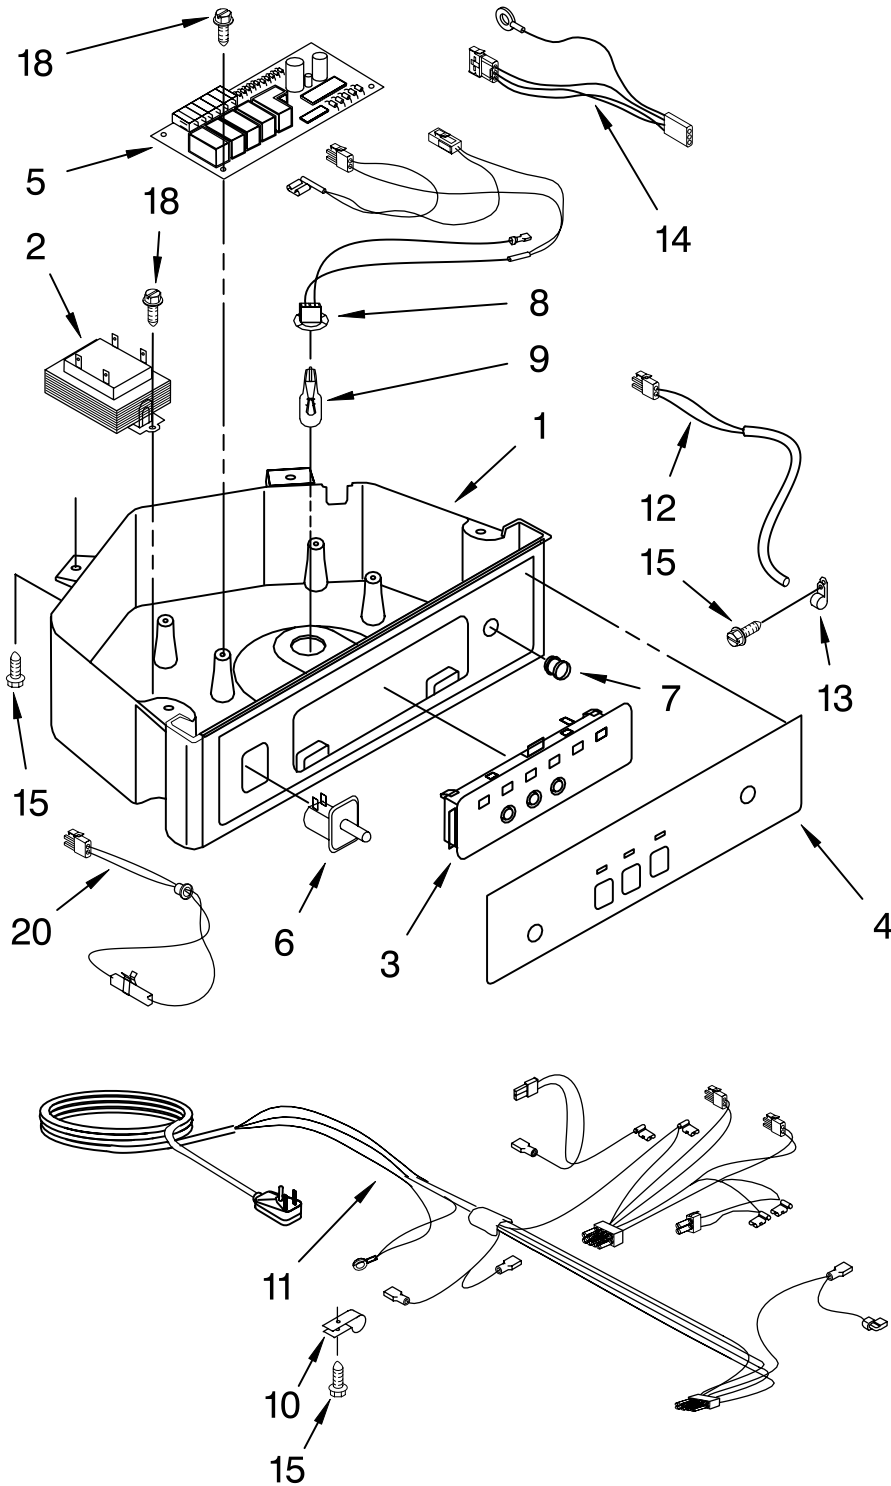

CONTROL PANEL PARTS

For Models: KUIS155HWH2, KUIS155HBT2, KUIS155HBL2, KUIS155HBS2
(WHITE) (BISCUIT) (BLACK) (STAINLESS STEEL)

Illus. No.	Part No.	DESCRIPTION
1	2185738	Box, Control
2	2185657	Transformer
3	2185592	Assembly, Switch (ALSO ORDER #4)
4	2208317W	Overlay
5	6100499	P.C. Board
6	2149705	Switch, Plunger
7	2185694	Lens, LED
8	2185692	Wiring Harness Grid/ Light
9	745362	Bulb
10	2185788	Clamp
11	2187286	Wiring Harness, Complete Unit (Includes Power Cord)
12	2185679	Thermostat, Bin
13	2185825	Clamp
14	2185703	Wiring Harness, Main to Pump,
15	3400884	Screw 8-18 X 5/8
18	3400850	Screw 8-16 X 3/8
20	2185680	Thermister, Ice Control

FOR ORDERING INFORMATION REFER TO PARTS PRICE LIST