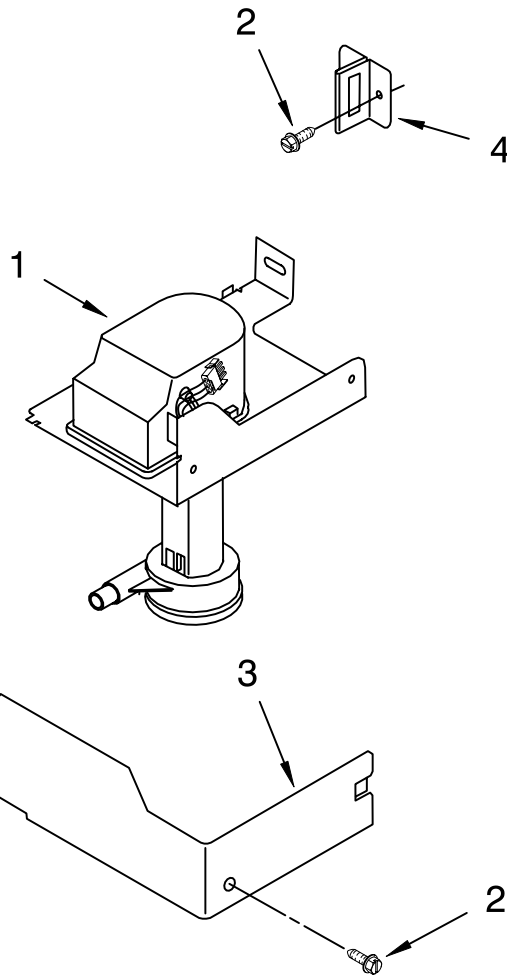

PUMP PARTS

For Models: KUIS155HWH2, KUIS155HBT2, KUIS155HBL2, KUIS155HBS2
(WHITE) (BISCUIT) (BLACK) (STAINLESS STEEL)

<u>Illus. No.</u>	<u>Part No.</u>	<u>DESCRIPTION</u>
1	2208482	Pump, Water (Complete)
2	3400884	Screw 8-18 X 5/8
3	2185677	Cover, Pump
4	2185585	Bracket, Connector Assembly

FOR ORDERING INFORMATION REFER TO PARTS PRICE LIST