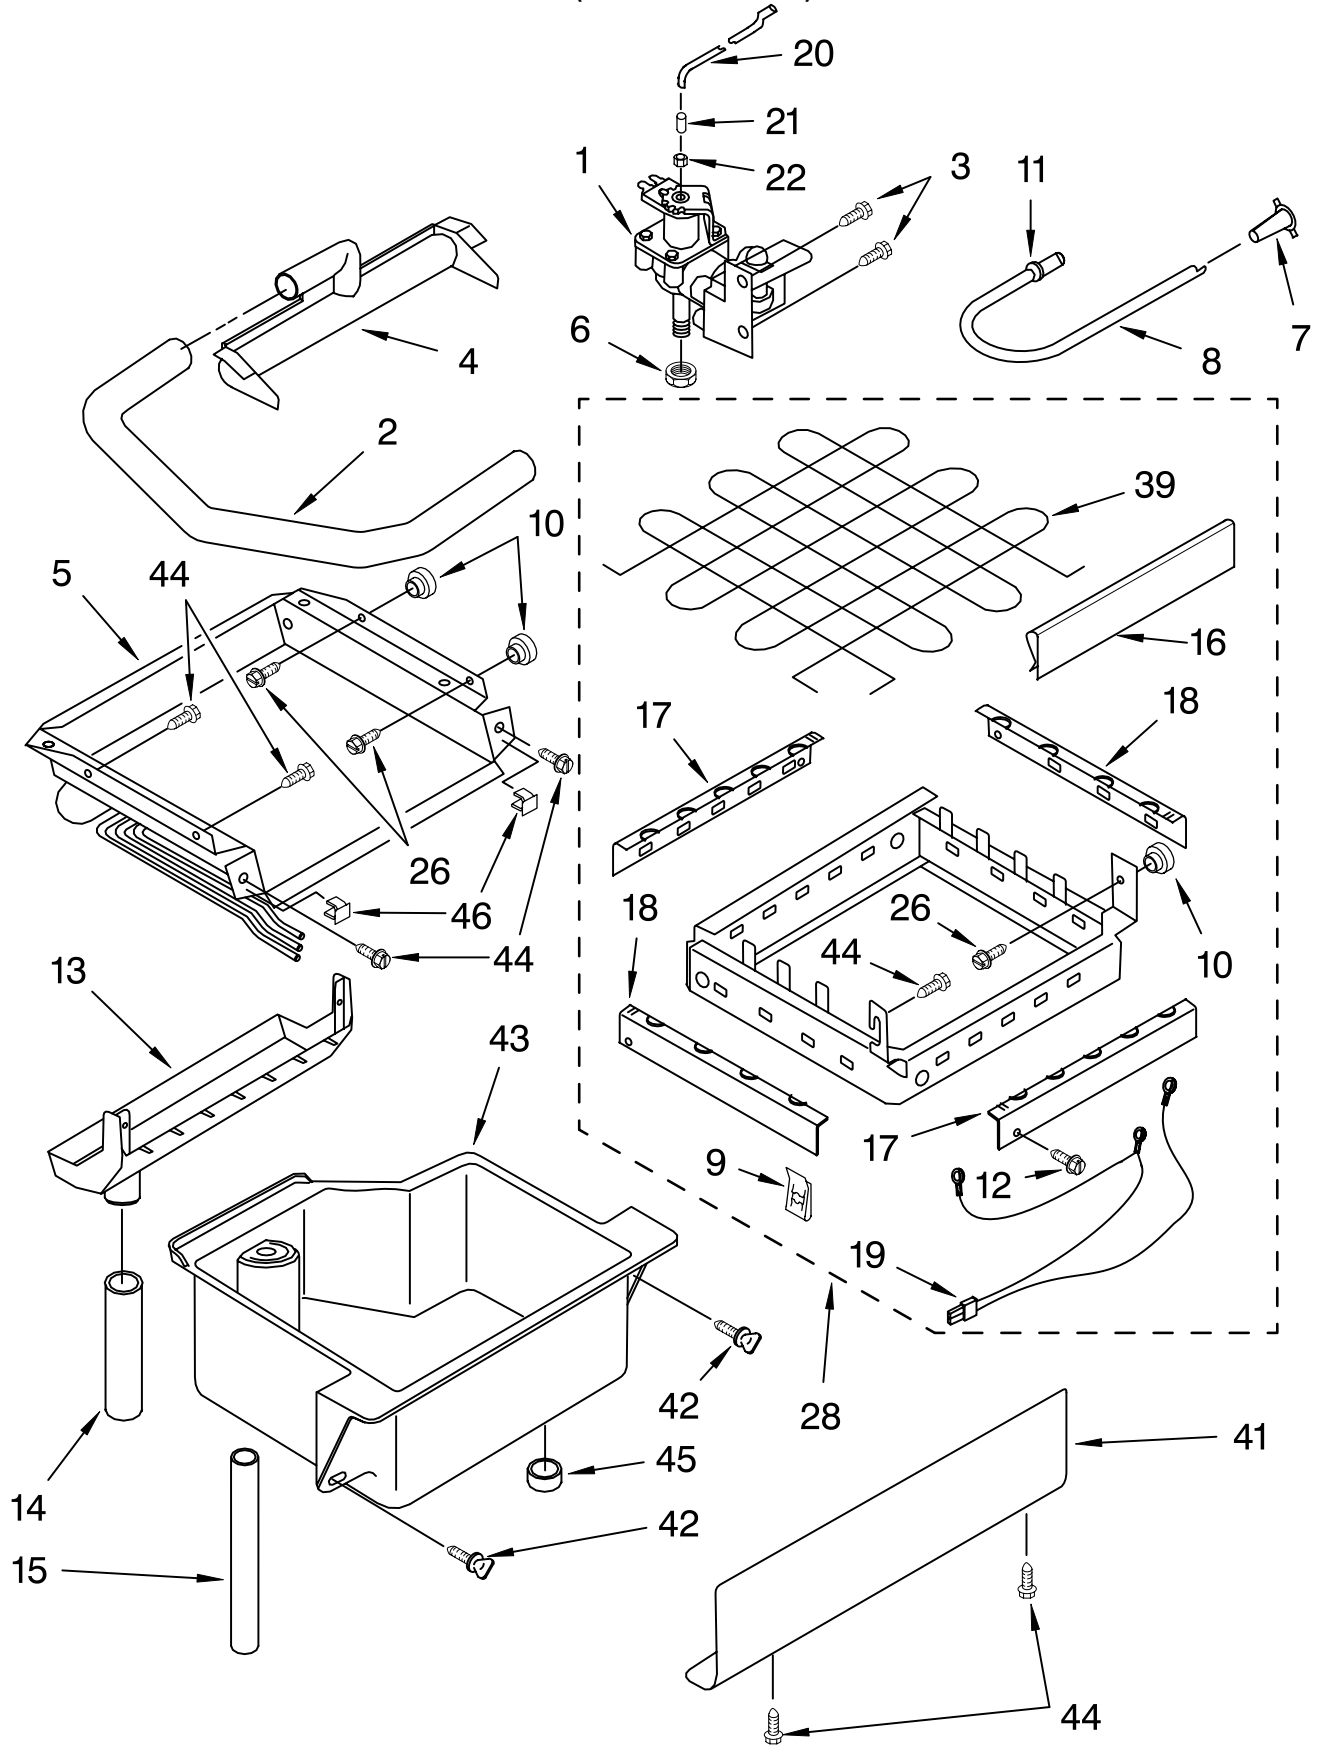

EVAPORATOR, ICE CUTTER GRID AND WATER PARTS

For Models: KUIS155HRS3
(STAINLESS STEEL)

FOR ORDERING INFORMATION REFER TO PARTS PRICE LIST

EVAPORATOR, ICE CUTTER GRID AND WATER PARTS

For Models: KUIS155HRS3
(STAINLESS STEEL)

Illus. No.	Part No.	DESCRIPTION
1	2185758	Valve, Complete Water
2	2185669	Tube, Plastic
3	488687	Screw 8-15 X 5/8
4	2185523	Dispenser, Water
5	2208420	Evaporator
6	627018	Nut, Compression
7	841707	Insert, Tube
8	2172593	Tube, Water Fill
9	488660	Nut, Speed
10	836667	Spacer
11	2208539	Fastener, Pushnut
12	489443	Screw
13	2185625	Reservoir, Water Slide
14	2185626	Tube
15	2185673	Hose, Overflow
16	2208566	Guide-Ice, Grid
17	2185615	Bracket, Front and Rear
18	2185611	Bracket, Side Left and Right
19	2185681	Harness, Grid
20	2208533	Tube
21	487627	Ball Sleeve, Comp
22	487857	Nut Ball, Sleeve
26	3400886	Screw 8-18 X 1 1/4
28	2185614	Grid Assembly (Complete)
39	2174754	Wire, Grid Cutter
41	2185570	Cover, Grid
42	8281228	Thumbscrew
43	2185624	Reservoir, Water
44	3400884	Screw 8-18 X 5/8
45	2185696	Cap, Drain
46	3400909	Nut, Push-In

FOR ORDERING INFORMATION REFER TO PARTS PRICE LIST