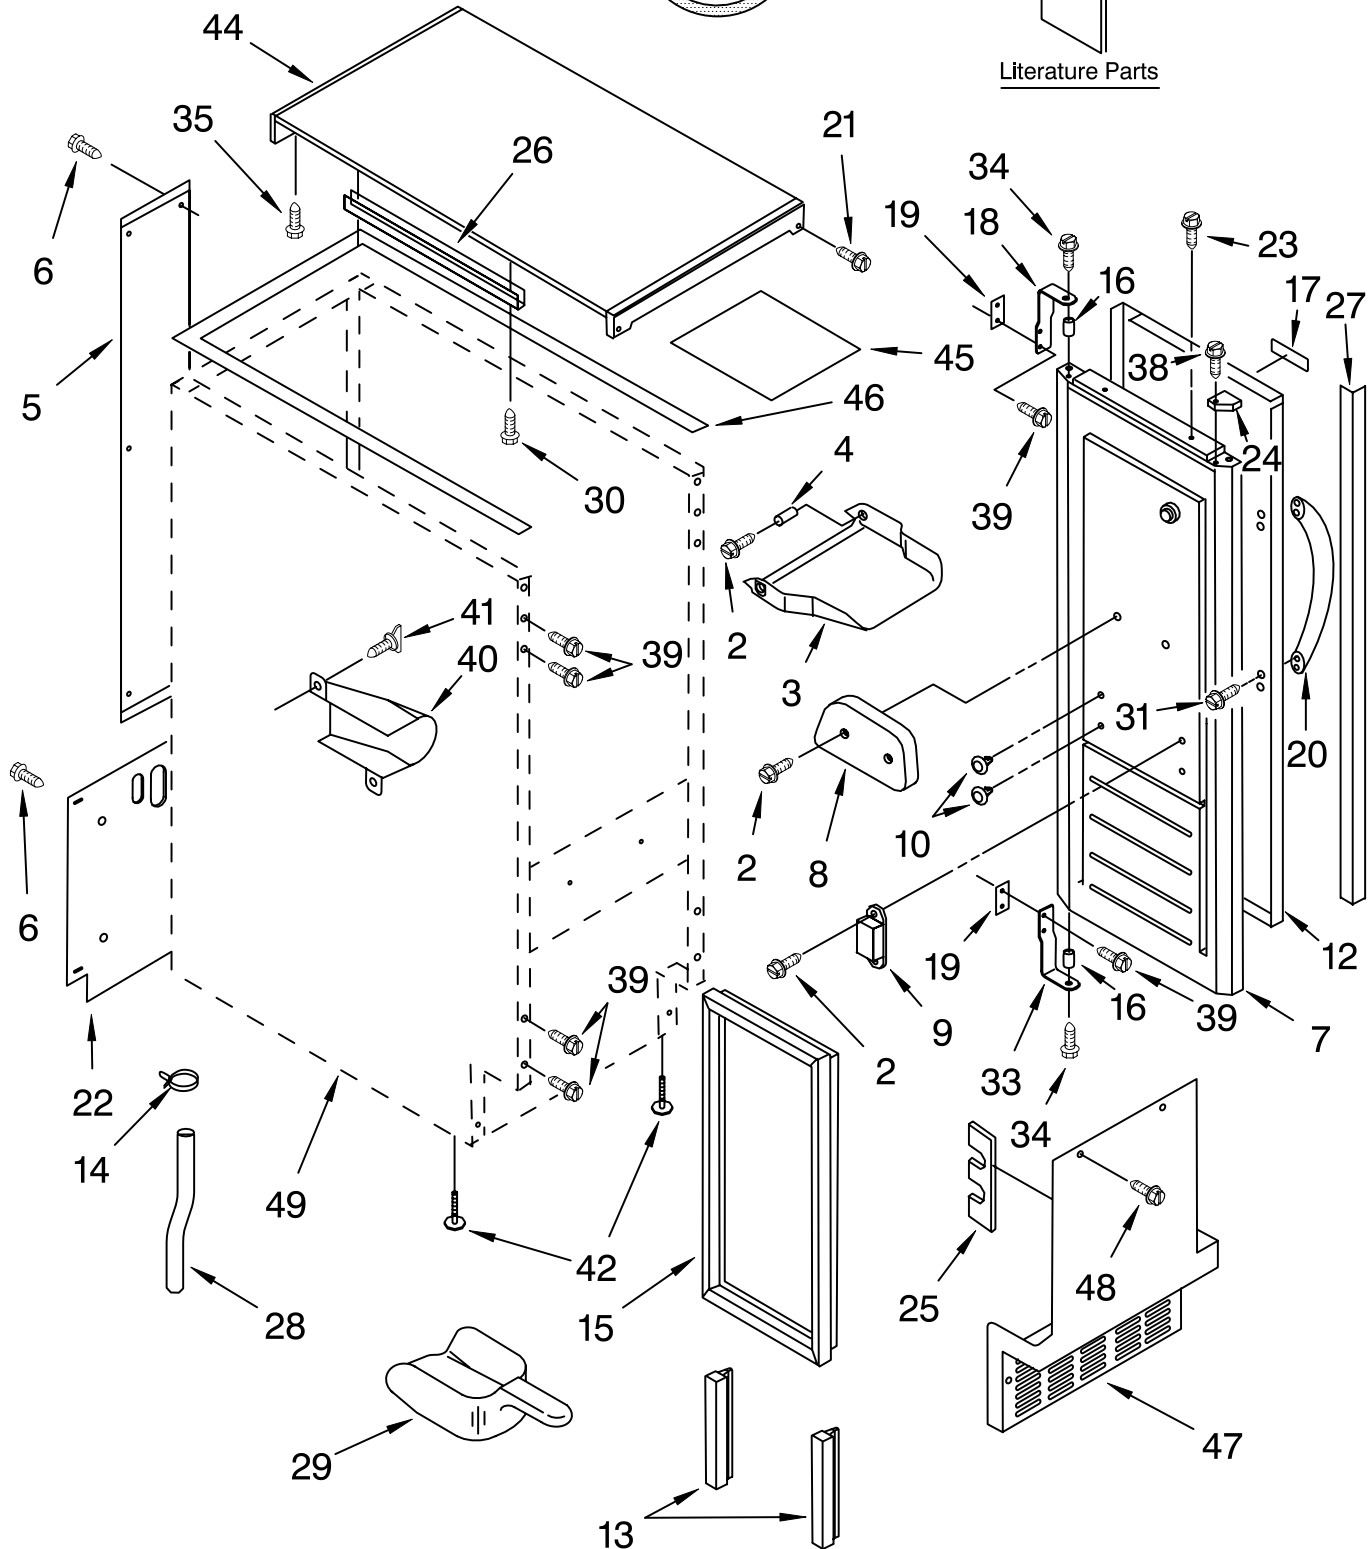

CABINET LINER AND DOOR PARTS

For Models: KUIS155HRS3
(STAINLESS STEEL)

ICE CUBE
MAKER

KitchenAid®

FOR ORDERING INFORMATION REFER TO PARTS PRICE LIST

CABINET LINER AND DOOR PARTS

For Models: KUIS155HRS3
(STAINLESS STEEL)

Illus. No.	Part No.	DESCRIPTION	Illus. No.	Part No.	DESCRIPTION	Illus. No.	Part No.	DESCRIPTION
1		Literature Parts	24		Filler, Endcap	Parts Not Illustrated and Optional Parts (Not Included)		
	LIT2217246	Use & Care Guide		2185655B	Left Side			
	LIT2217232	Service & Wiring Sheet		2185656B	Right Side			
2	3400886	Screw 8-18 X 1 1/4	25	2185756	Pad, Foam			
3	2185742	Bin, Door	26	2185691	Channel, Wiring			
4	2185678	Spacer	27	2185964	Grommet, Edge Guard (2)			
5	2185575	Cover, Wiring	28	2185989	Tube, Drain	8171307		Cleaner, Icemaker
6	489442	Screw	29	585158	Scoop	503695		Sealer, Cork (1/4 Pound)
7	2932800B	Door	30	3400884	Screw 8-18 X 5/8	797403		Cement, Insulation (1 Oz.)
8	2185695	Cam, Door	31	3400037	Screw #10-32 X 3/8	505587		Sealer, Mastic (1 Qt.)
9	2185991	Assembly, Magnetic Catch	33	2185711	Hinge, Bottom	212643		Sealer, Gum (22 Pcs. 3/16" x 7")
10	2189000	Plug, Hole	34	2185712	Pin, Hinge	479976		Kit, Insulation (5 Pcs. 3" x 24" x 48")
12	2185961	Wrap, Door	35	489048	Screw, Ground 8-32 X 1/2	978025		Valve, Access (1/4")
13	2185777	Gasket, Bottom	38	348689	Screw 8-18 X 3/4	978026		Valve, Access (5/16")
14	2208483	Clamp	39	489423	Screw 10-32X11/16	978027		Valve, Access (3/8")
15	2185776	Gasket, Door	40	2185927	Holder, Scoop	978028		Valve, Access (1/2")
16	2185640	Sleeve, Hinge	41	8281228	Thumbscrew	978029		Valve, Access (5/8")
17	2217214B	Nameplate	42	3376439	Leg, Leveler	978030		Valve, Access (3/4")
18	2185710	Hinge, Top	44	2929700B	Top			
19	2185709	Shim, Hinge	45	2185690	Shield, Electrical			
20	2208597S	Handle, Door	46	2185645	Gasket, Top Panel			
21		Screw 8-18 X 1/2	47	2185571B	Grill, Front			
	8281138	Front (2)	48	489474	Screw 8-18 X 1			
	3400887	Rear (2)	49		Cabinet & Liner (NOT SERVICED)			
22	2185730	Assembly, Unit Cover						
23	3400887	Screw 8-18X1/2 (4)						

FOR ORDERING INFORMATION REFER TO PARTS PRICE LIST