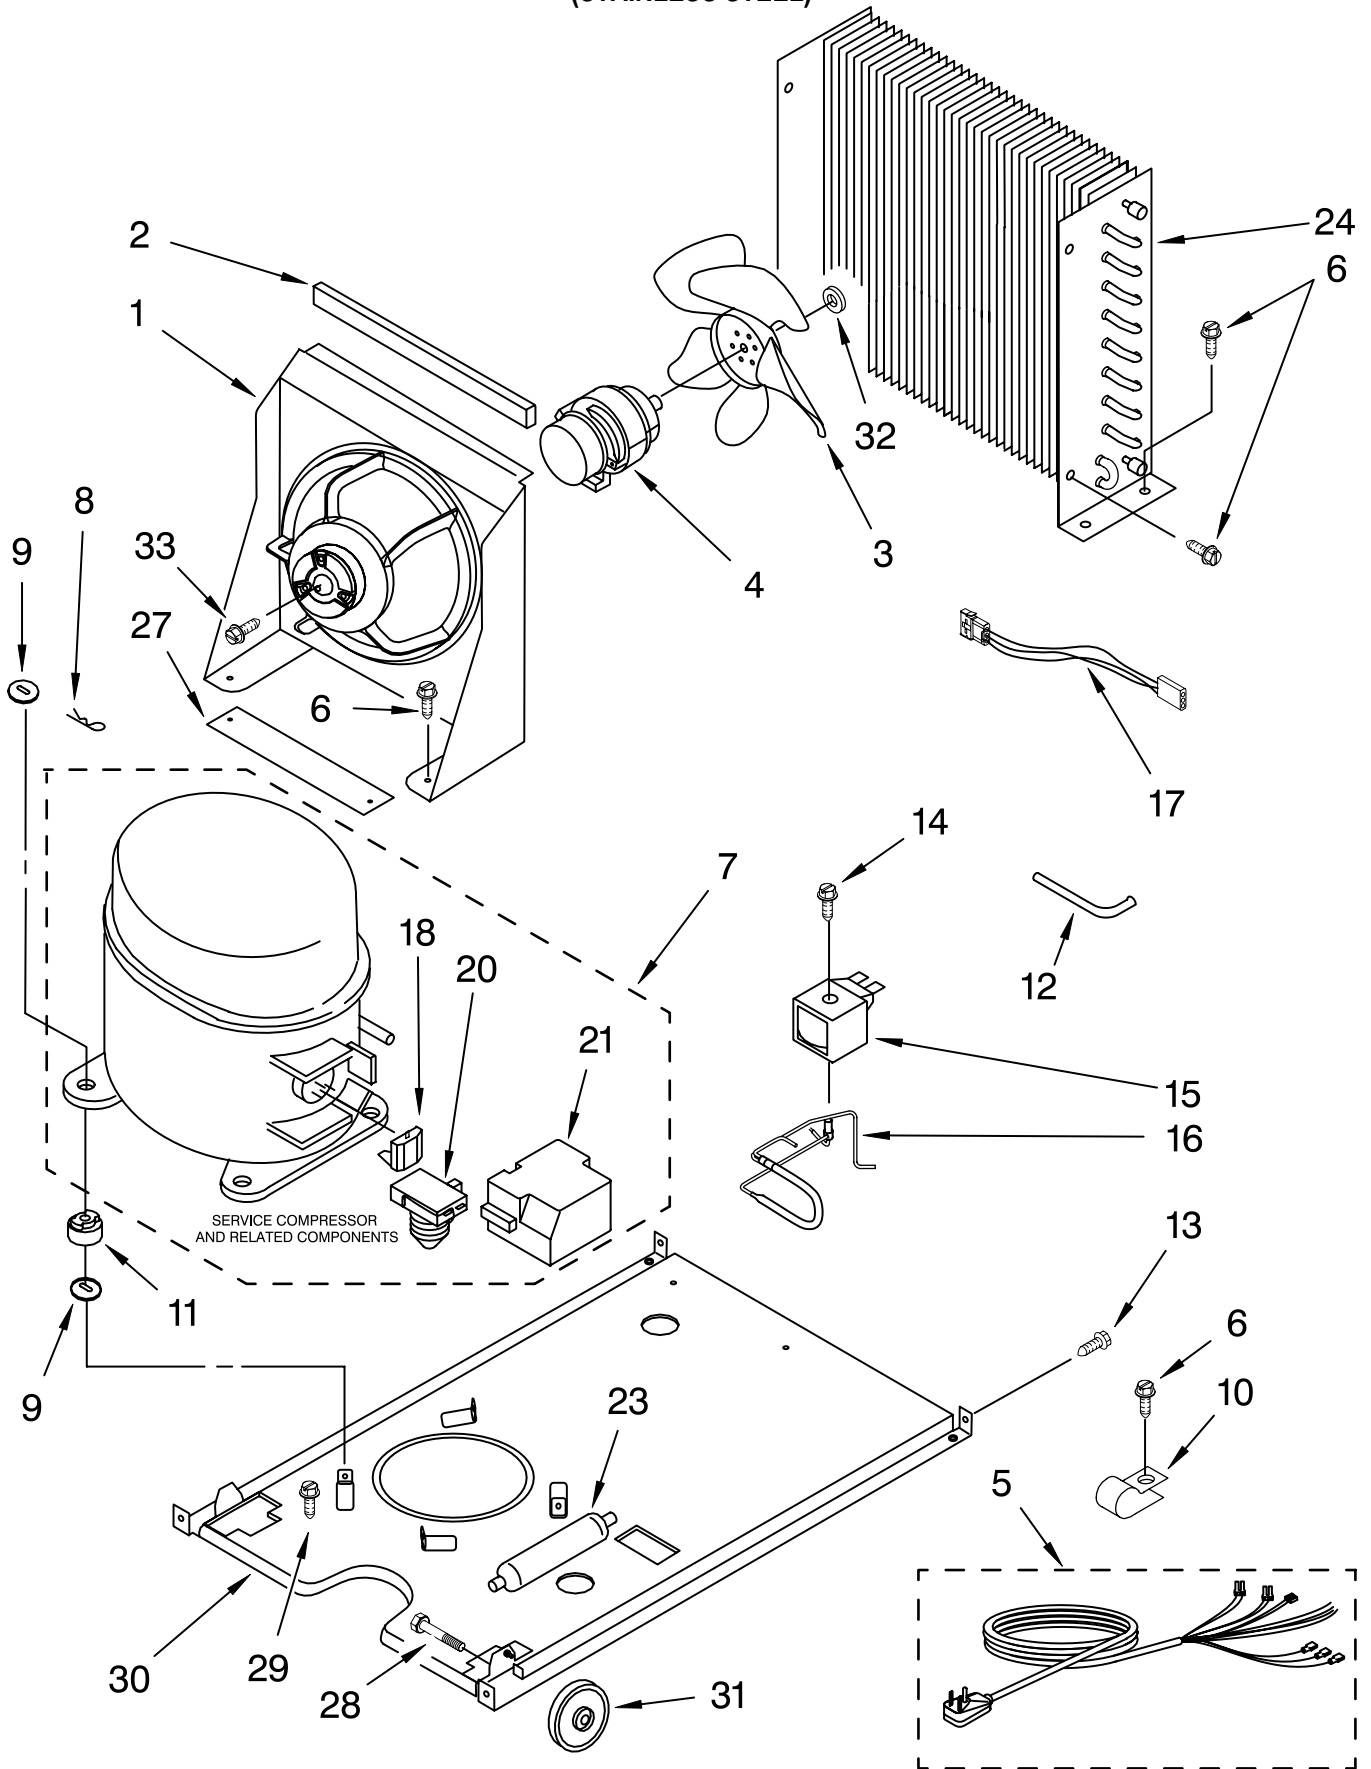

UNIT PARTS

For Models: KUIS155HRS3
(STAINLESS STEEL)

FOR ORDERING INFORMATION REFER TO PARTS PRICE LIST

UNIT PARTS

For Models: KUIS155HRS3
(STAINLESS STEEL)

Illus. No.	Part No.	DESCRIPTION
1	2185532	Bracket, Fan Mtg.
2	2185675	Pad, Foam
3	2190685	Blade, Fan
4	2188537	Motor, Fan
5		Wiring Harness, Complete Unit (See #11 On Control Panel Parts Page)
6	304392	Screw 8-18 X 1/2
7	2208370	Compressor
8	A201435	Clip, Mounting
9	A201441	Shim (8)
10	2185960	Clamp (Power Cord)
11	2185965	Grommet (4)
12	2208415	Tube, Process
13	489423	Screw
14	489472	Screw
15	759112	Coil, Solenoid
16	2208413	Valve, Body
17	2187267	Wiring Harness, Condenser Fan
18	2217223	Overload
20	2217224	Relay, Start
21	2208371	Cover, Terminal
23	2209223	Drier
24	2185529	Condenser
27	2185858	Pad, Foam (2)
28	3370389	Screw 10-32X15/16
29	488500	Screw, Ground 8-32 X 3/8
30	2185511	Base, Unit
31	302819	Wheel
32	486692	Nut, Speed
33	489494	Screw 8-32 X 3/4

REFRIGERANT CHARGE

6.5 OZ. (R134A)