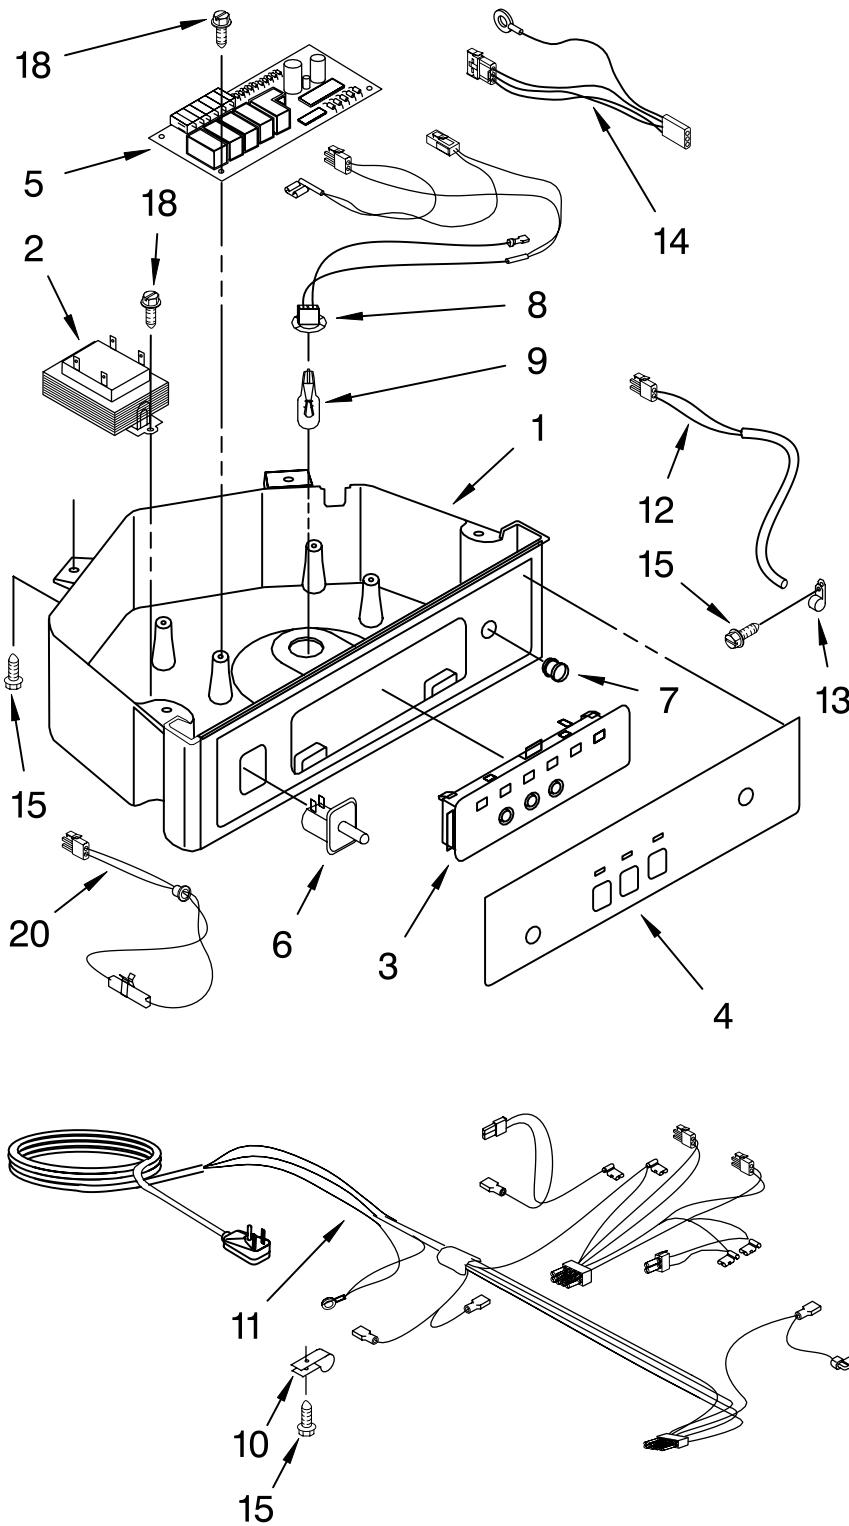

# EVAPORATOR, ICE CUTTER GRID AND WATER PARTS

For Models: KUIS155HRS3  
(STAINLESS STEEL)

<b>Illus. No.</b>	<b>Part No.</b>	<b>DESCRIPTION</b>
1	2185758	Valve, Complete Water
2	2185669	Tube, Plastic
3	488687	Screw 8-15 X 5/8
4	2185523	Dispenser, Water
5	2208420	Evaporator
6	627018	Nut, Compression
7	841707	Insert, Tube
8	2172593	Tube, Water Fill
9	488660	Nut, Speed
10	836667	Spacer
11	2208539	Fastener, Pushnut
12	489443	Screw
13	2185625	Reservoir, Water Slide
14	2185626	Tube
15	2185673	Hose, Overflow
16	2208566	Guide-Ice, Grid
17	2185615	Bracket, Front and Rear
18	2185611	Bracket, Side Left and Right
19	2185681	Harness, Grid
20	2208533	Tube
21	487627	Ball Sleeve, Comp
22	487857	Nut Ball, Sleeve
26	3400886	Screw 8-18 X 1 1/4
28	2185614	Grid Assembly (Complete)
39	2174754	Wire, Grid Cutter
41	2185570	Cover, Grid
42	8281228	Thumbscrew
43	2185624	Reservoir, Water
44	3400884	Screw 8-18 X 5/8
45	2185696	Cap, Drain
46	3400909	Nut, Push-In

# PUMP PARTS

For Models: KUIS155HRS3  
(STAINLESS STEEL)

<b>Illus. No.</b>	<b>Part No.</b>	<b>DESCRIPTION</b>
1	2217220	Pump, Water (Complete)
2	3400884	Screw 8-18 X 5/8
3	2185677	Cover, Pump
4	2185585	Bracket, Connector Assembly

# CONTROL PANEL PARTS

For Models: KUIS155HRS3  
(STAINLESS STEEL)

Illus. No.	Part No.	DESCRIPTION
1	2185738	Box, Control
2	2185657	Transformer
3	2185592	Assembly, Switch (ALSO ORDER #4)
4	2208317W	Overlay
5	6100499	P.C. Board
6	2149705	Switch, Plunger
7	2185694	Lens, LED
8	2185692	Wiring Harness Grid/ Light
9	745362	Bulb
10	2185788	Clamp
11	2187286	Wiring Harness, Complete Unit (Includes Power Cord)
12	2185679	Thermostat, Bin
13	2185825	Clamp
14	2185703	Wiring Harness, Main to Pump,
15	3400884	Screw 8-18 X 5/8
18	3400850	Screw 8-16 X 3/8
20	2185680	Thermister, Ice Control