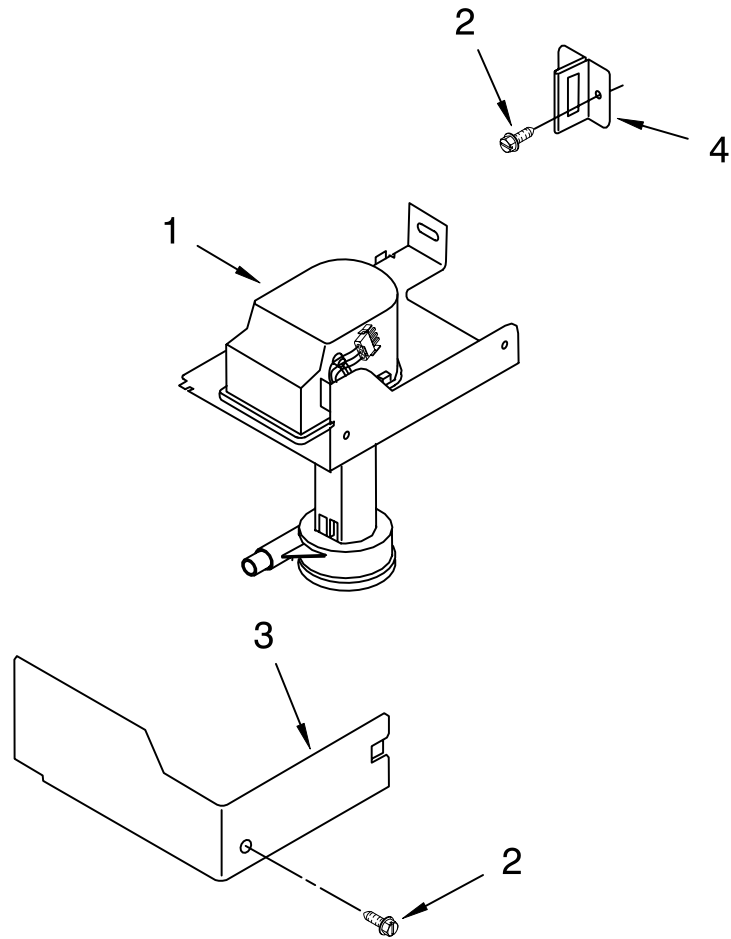

PUMP PARTS

For Models: KUIS155HRS3
(STAINLESS STEEL)

Illus. No.	Part No.	DESCRIPTION
1	2217220	Pump, Water (Complete)
2	3400884	Screw 8-18 X 5/8
3	2185677	Cover, Pump
4	2185585	Bracket, Connector Assembly