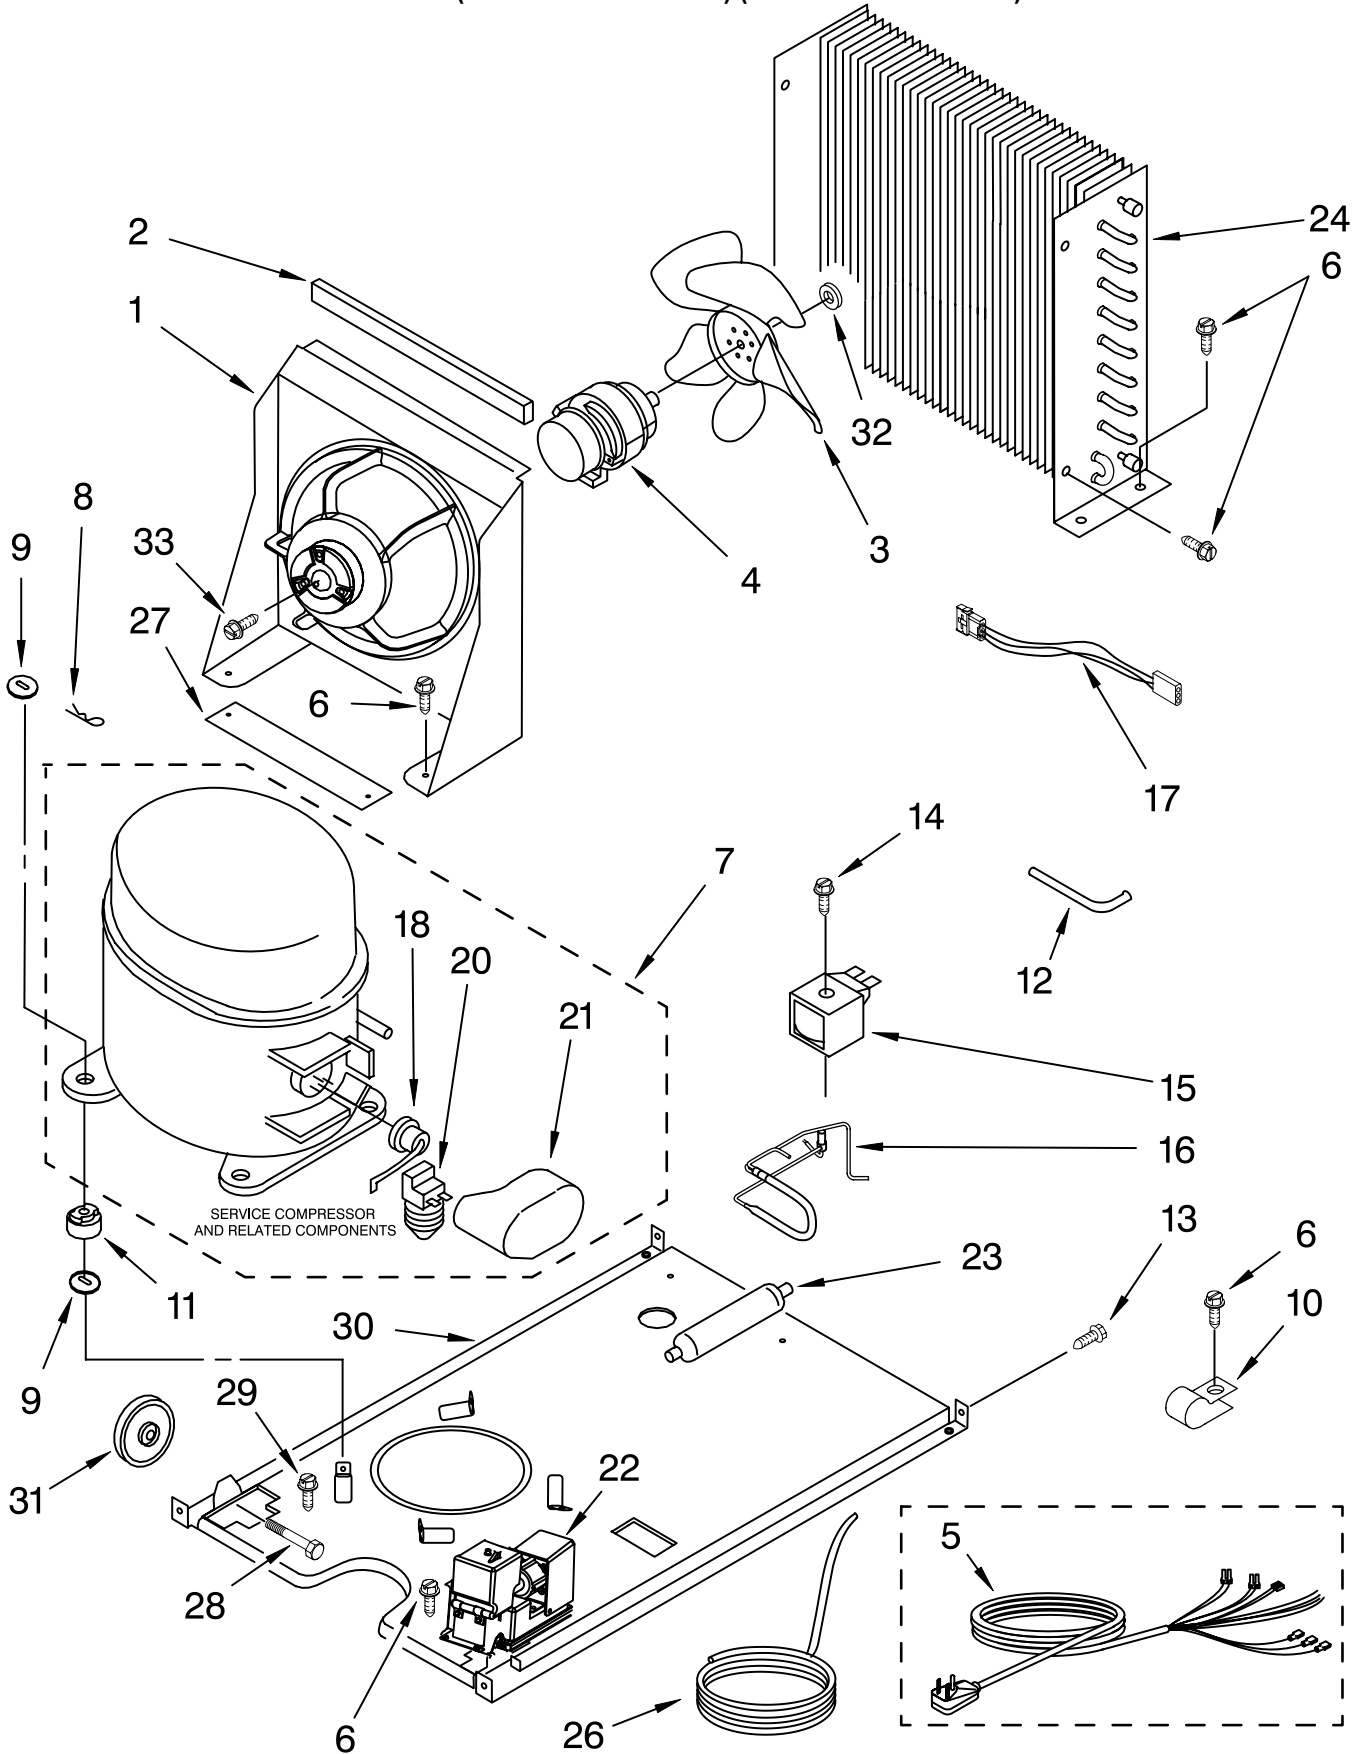

UNIT PARTS

For Models: KUIS155HPW2, KUIS155HPB2
(WHITE-PUMP MODEL) (BLACK-PUMP MODEL)

FOR ORDERING INFORMATION REFER TO PARTS PRICE LIST

UNIT PARTS

For Models: KUIS155HPW2, KUIS155HPB2
(WHITE-PUMP MODEL) (BLACK-PUMP MODEL)

<u>Illus. No.</u>	<u>Part No.</u>	<u>DESCRIPTION</u>
1	2185532	Bracket, Fan Mtg.
2	2185675	Pad, Foam
3	2190685	Blade, Fan
4	2183437	Motor, Fan
5		Wiring Harness, Complete Unit (See #11 On Control Panel Parts Page)
6	304392	Screw 8-18 X 1/2
7	2176659	Compressor
8	A201435	Clip, Mounting
9	A201441	Shim (8)
10	2185960	Clamp (Power Cord)
11	2185965	Grommet (4)
12	2185548	Tube, Process
13	489423	Screw
14	489472	Screw
15	759112	Coil, Solenoid
16	2208467	Valve, Body
17	2187267	Wiring Harness, Condenser Fan
18	2183404	Overload
20	2183410	Relay, Start
21	2162358	Cover, Terminal
22	2208534	Pump, Drain
23	2209223	Drier
24	2185529	Condenser
26	2208432	Tube, Drainage
27	2185858	Pad, Foam (2)
28	3370389	Screw 10-32X15/16
29	488500	Screw, Ground 8-32 X 3/8
30	2185511	Base, Unit
31	302819	Wheel
32	486692	Nut, Speed
33	489494	Screw 8-32 X 3/4

REFRIGERANT CHARGE

6.5 OZ. (R134A)