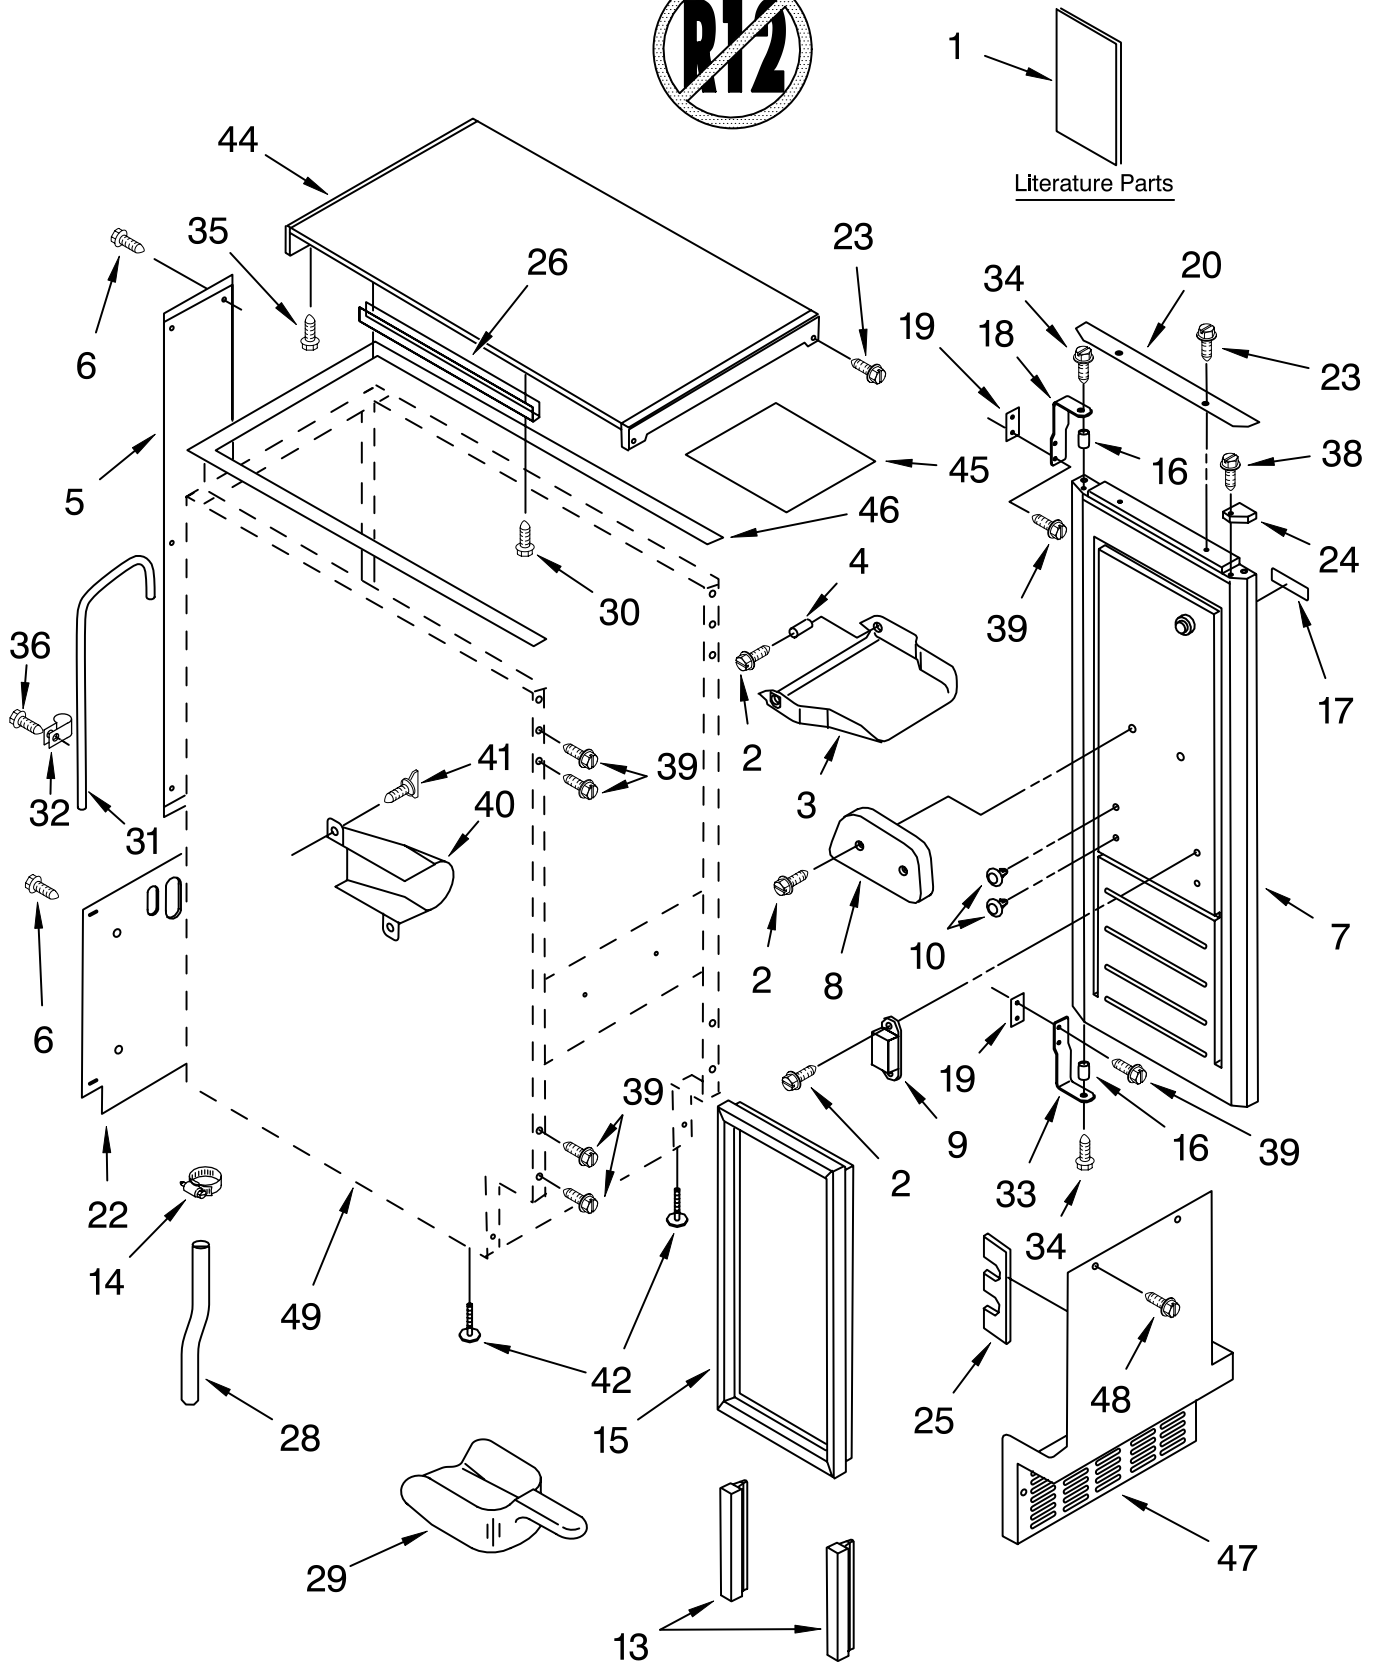

# CABINET LINER AND DOOR PARTS

For Models: KUIS155HPW2, KUIS155HPB2  
(WHITE-PUMP MODEL) (BLACK-PUMP MODEL)

ICE CUBE  
MAKER

**KitchenAid®**

FOR ORDERING INFORMATION REFER TO PARTS PRICE LIST