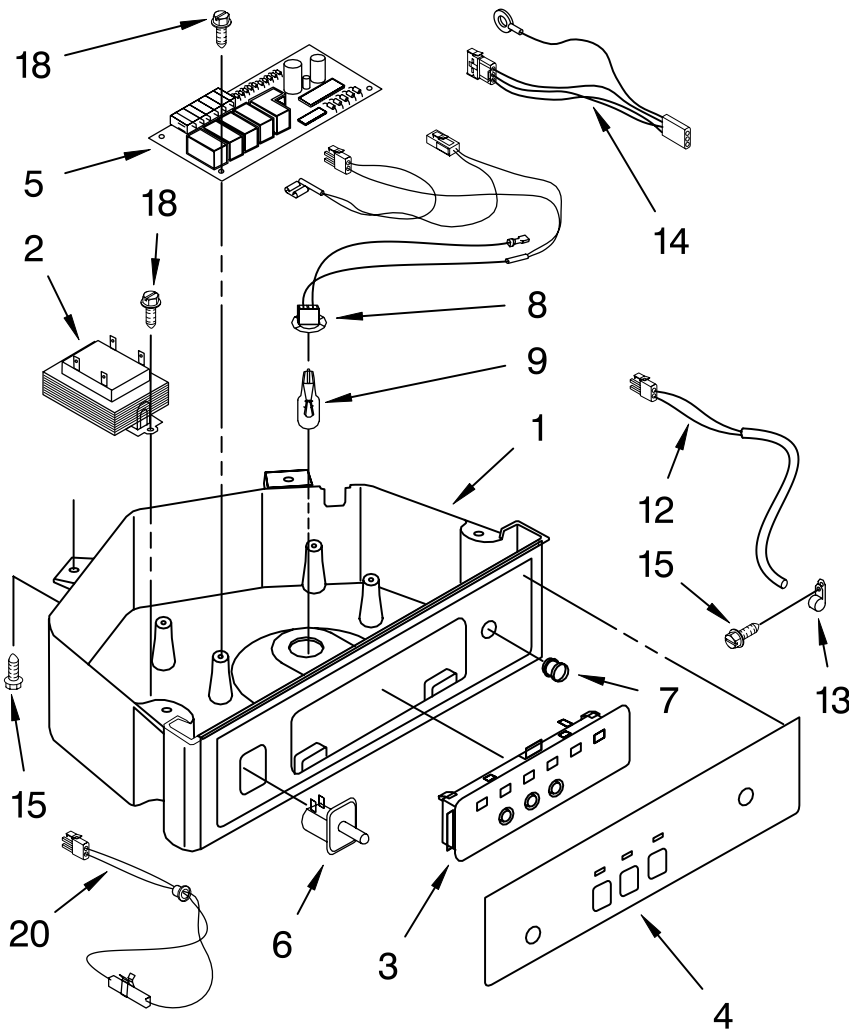

# EVAPORATOR, ICE CUTTER GRID AND WATER PARTS

For Models: KUIS155HPW2, KUIS155HPB2  
(WHITE-PUMP MODEL) (BLACK-PUMP MODEL)

<b>Illus. No.</b>	<b>Part No.</b>	<b>DESCRIPTION</b>
1	2185758	Valve, Complete Water
2	2185669	Tube, Plastic
3	488687	Screw 8-15 X 5/8
4	2185523	Dispenser, Water
5	2208464	Evaporator
6	627018	Nut, Compression
7	841707	Insert, Tube
8	2172593	Tube, Water Fill
9	488660	Nut, Speed
10	836667	Spacer
11	2208539	Fastener, Pushnut
12	489443	Screw
13	2185625	Reservoir, Water Slide
14	2185626	Tube
15	2185673	Hose, Overflow
16	2208566	Guide-Ice, Grid
17	2185615	Bracket, Front and Rear
18	2185611	Bracket, Side Left and Right
19	2185681	Harness, Grid
26	3400886	Screw 8-18 X 1 1/4
28	2185614	Grid Assembly (Complete)
39	2174754	Wire, Grid Cutter
41	2185570	Cover, Grid
42	681534	Thumbscrew
43	2185624	Reservoir, Water
44	3400884	Screw 8-18 X 5/8
45	2185696	Cap, Drain
46	3400909	Nut, Push-In

# PUMP PARTS

For Models: KUIS155HPW2, KUIS155HPB2  
(WHITE-PUMP MODEL) (BLACK-PUMP MODEL)

<b>Illus. No.</b>	<b>Part No.</b>	<b>DESCRIPTION</b>
1	2208482	Pump, Water (Complete)
2	3400884	Screw 8-18 X 5/8
3	2185677	Cover, Pump
4	2185585	Bracket, Connector Assembly

# CONTROL PANEL PARTS

For Models: KUIS155HPW2, KUIS155HPB2  
(WHITE-PUMP MODEL) (BLACK-PUMP MODEL)

Illus. No.	Part No.	DESCRIPTION
1	2185738	Box, Control
2	2185657	Transformer
3	2185592	Assembly, Switch (ALSO ORDER #4)
4	2208317W	Overlay
5	6100499	P.C. Board
6	2149705	Switch, Plunger
7	2185694	Lens, LED
8	2185692	Wiring Harness Grid/ Light
9	745362	Bulb
10	2185788	Clamp
11	2187286	Wiring Harness, Complete Unit (Includes Power Cord)
12	2185679	Thermostat, Bin
13	2185825	Clamp
14	2185703	Wiring Harness, Main to Pump,
15	3400884	Screw 8-18 X 5/8
18	3400850	Screw 8-16 X 3/8
20	2185680	Thermister, Ice Control