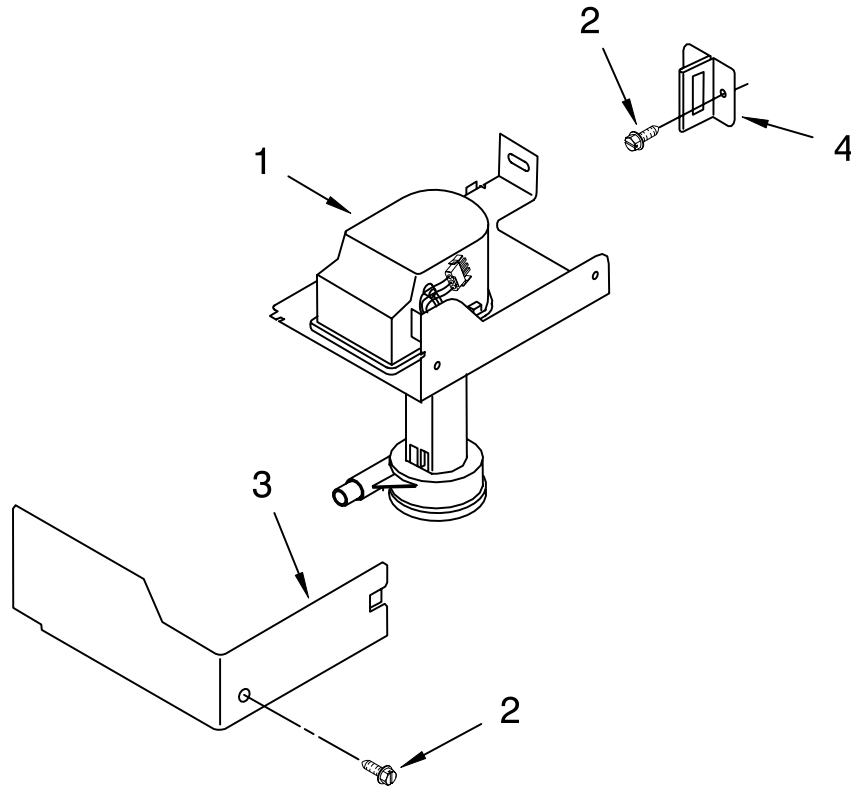

PUMP PARTS

For Models: KUIS155HPW2, KUIS155HPB2
(WHITE-PUMP MODEL) (BLACK-PUMP MODEL)

Illus. No.	Part No.	DESCRIPTION
1	2208482	Pump, Water (Complete)
2	3400884	Screw 8-18 X 5/8
3	2185677	Cover, Pump
4	2185585	Bracket, Connector Assembly

FOR ORDERING INFORMATION REFER TO PARTS PRICE LIST