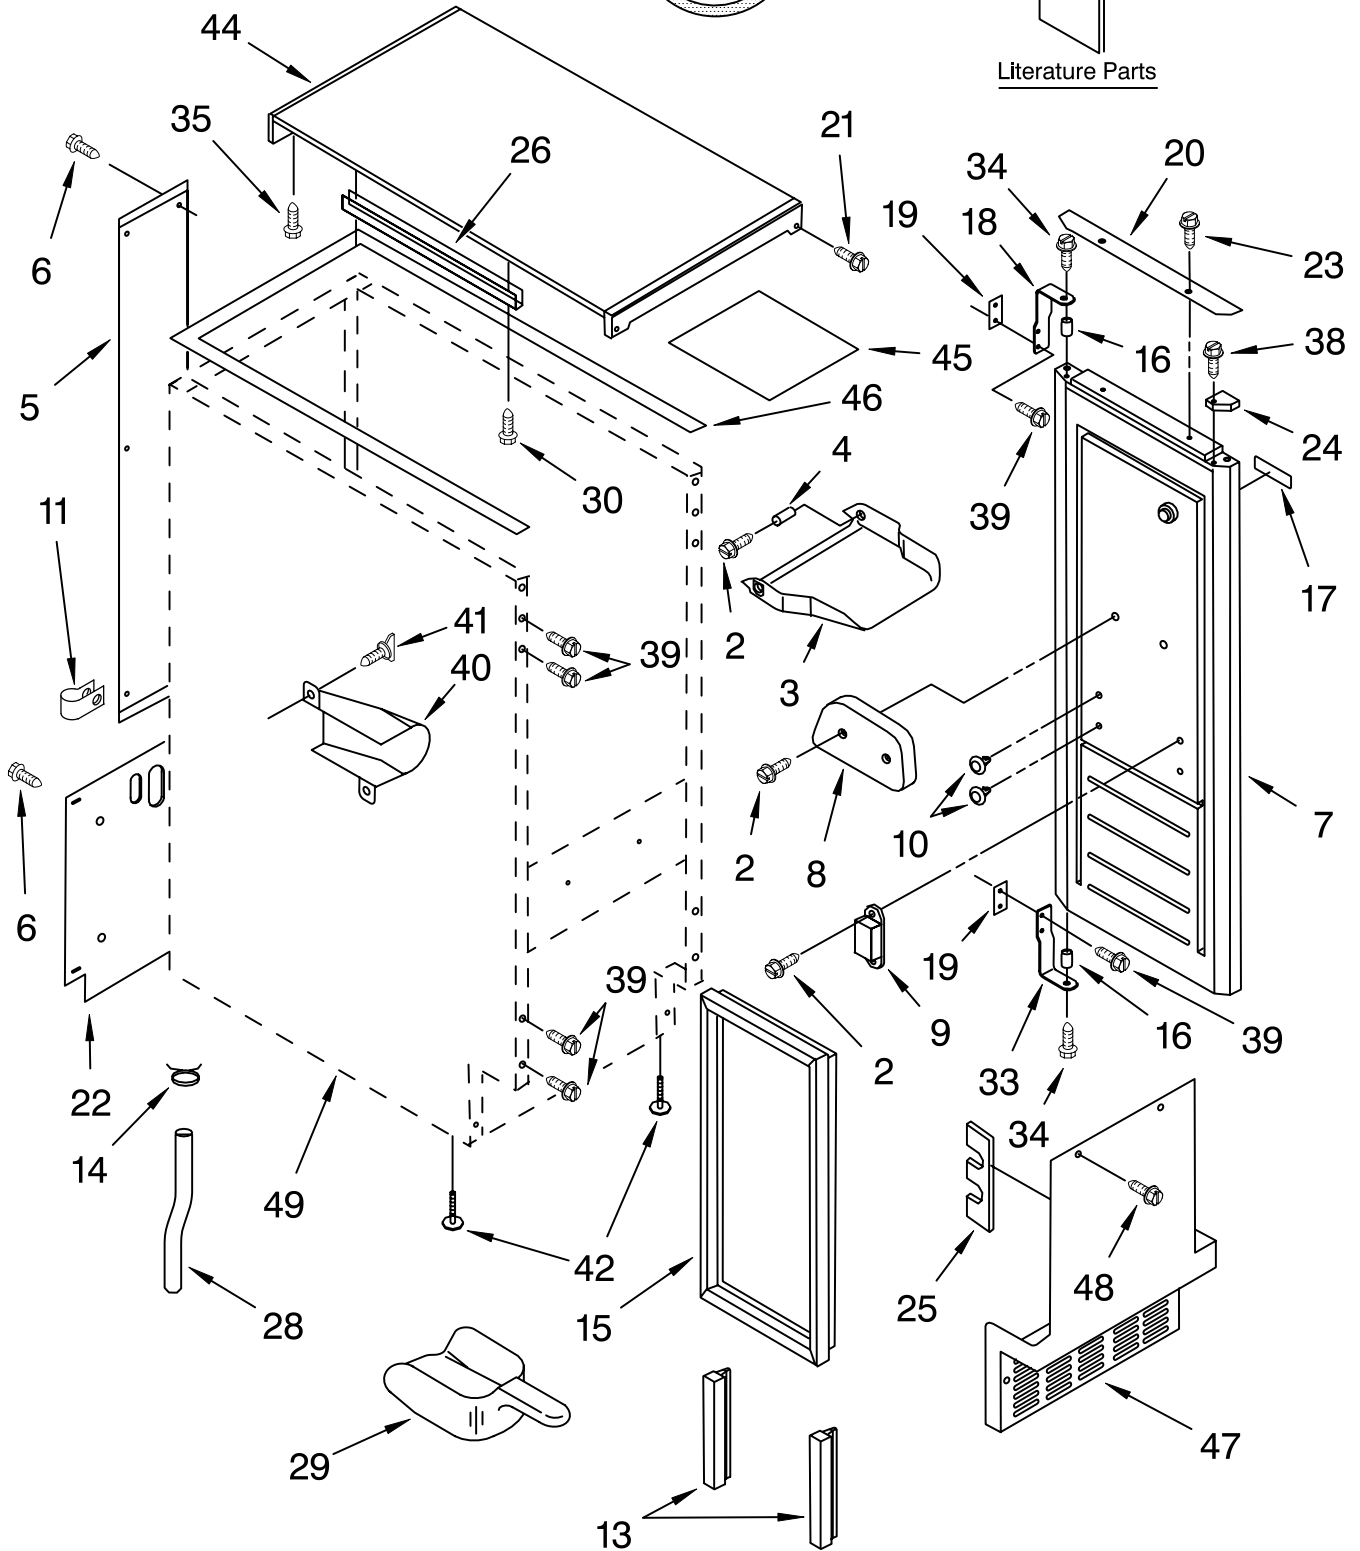

CABINET LINER AND DOOR PARTS

For Models: KUIS155HWH3, KUIS155HBT3, KUIS155HBL3, KUIS155HBS3
(WHITE) (BISCUIT) (BLACK) (STAINLESS STEEL)

ICE CUBE
MAKER

KitchenAid®

FOR ORDERING INFORMATION REFER TO PARTS PRICE LIST

CABINET LINER AND DOOR PARTS

For Models: KUIS155HWH3, KUIS155HBT3, KUIS155HBL3, KUIS155HBS3
(WHITE) (BISCUIT) (BLACK) (STAINLESS STEEL)

Illus. No.	Part No.	DESCRIPTION	Illus. No.	Part No.	DESCRIPTION	Illus. No.	Part No.	DESCRIPTION
1	LIT2217246	Literature Parts Use & Care Guide	21	8281184	Screw 8-18 X 1/2	46	2185645	Gasket, Top Panel
	LIT2217232	Service & Wiring Sheet	22	2185730	Assembly, Unit Cover	47		Grill, Front
2	3400886	Screw 8-18 X 1 1/4	23		Screw, Handle		2185571W	White
3	2185742	Bin, Door		8281188	White		2185571T	Biscuit
4	2185678	Spacer		8281140	Biscuit		2185571B	Black
5	2185575	Cover, Wiring		8281138	Black	48	489474	Screw 8-18 X 1
6	489442	Screw	24		Filler, Endcap	49		Cabinet & Liner (NOT SERVICED)
7		Door			Left Side			
	2932800W	White		2185655W	White			
	2932800T	Biscuit		2185655T	Biscuit			
	2932800B	Black		2185655B	Black			
	2932800BS	Stainless Steel			Right Side			
8	2185695	Cam, Door		2185656W	White			
9	2185991	Assembly, Magnetic Catch		2185656T	Biscuit			
10	2189000	Plug, Hole		2185656B	Black			
11	489385	Tube Clamp	25	2185756	Pad, Foam			
13	2185777	Gasket, Bottom	26	2185691	Channel, Wiring			
14	2208483	Clamp	28	2185989	Tube, Drain			
15	2185776	Gasket, Door	29	585158	Scoop			
16	2185640	Sleeve, Hinge	30	3400884	Screw 8-18 X 5/8			
17		Nameplate	33	2185711	Hinge, Bottom			
	2212760	White	34	2185712	Pin, Hinge			
	2212761	Biscuit	35	489048	Screw, Ground 8-32 X 1/2			
	2188151	Black	38	348689	Screw 8-18 X 3/4			
18	2185710	Hinge, Top	39	489423	Screw 10-32X11/16			
19	2185709	Shim, Hinge	40	2185927	Holder, Scoop			
20		Handle, Door	41	8281228	Thumbscrew			
	2208492W	White	42	3376439	Leg, Leveler			
	2208492T	Biscuit	44		Top			
	2208492B	Black		2929700W	White			
				2929700T	Biscuit			
				2929700B	Black			
			45	2185690	Shield, Electrical			

**Parts Not Illustrated and
Optional Parts (Not Included)**

8171307	Cleaner, Icemaker
503695	Sealer, Cork (1/4 Pound)
797403	Cement, Insulation (1 Oz.)
505587	Sealer, Mastic (1 Qt.)
212643	Sealer, Gum (22 Pcs. 3/16" x 7")
479976	Kit, Insulation (5 Pcs. 3" x 24" x 48")
978025	Valve, Access (1/4")
978026	Valve, Access (5/16")
978027	Valve, Access (3/8")
978028	Valve, Access (1/2")
978029	Valve, Access (5/8")
978030	Valve, Access (3/4")