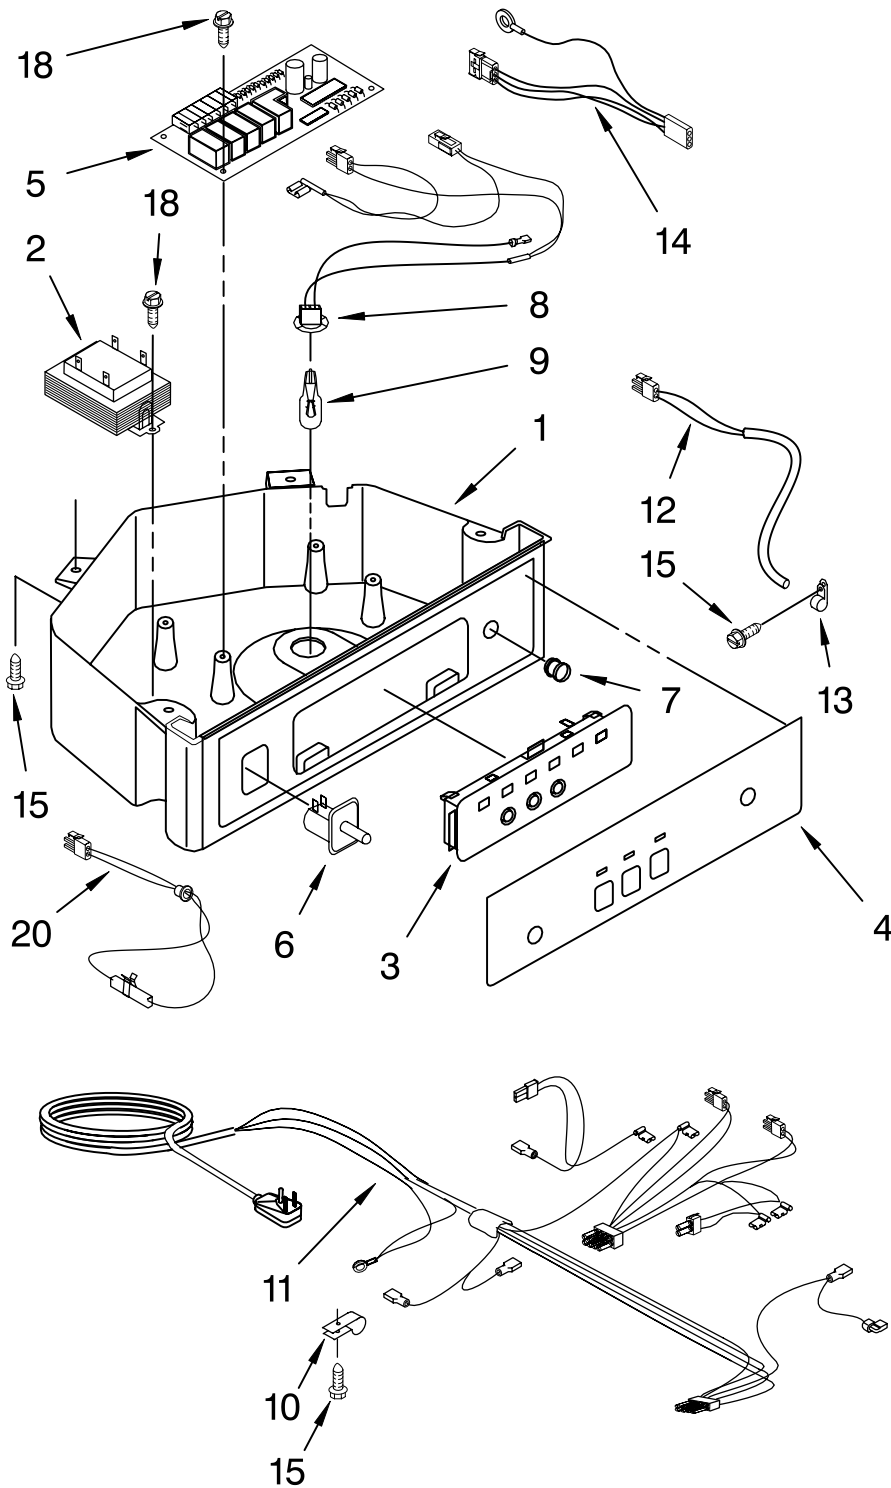

For Models: KUIS155HWH3, KUIS155HBT3, KUIS155HBL3, KUIS155HBS3
 (WHITE) (BISCUIT) (BLACK) (STAINLESS STEEL)

Illus. No.	Part No.	DESCRIPTION
1	2185758	Valve, Complete Water
2	2185669	Tube, Plastic
3	488687	Screw 8-15 X 5/8
4	2185523	Dispenser, Water
5	2208420	Evaporator
6	627018	Nut, Compression
7	841707	Insert, Tube
8	2172593	Tube, Water Fill
9	488660	Nut, Speed
10	836667	Spacer
11	2208539	Fastener, Pushnut
12	489443	Screw
13	2185625	Reservoir, Water Slide
14	2185626	Tube
15	2185673	Hose, Overflow
16	2208566	Guide-Ice, Grid
17	2185615	Bracket, Front and Rear
18	2185611	Bracket, Side Left and Right
19	2185681	Harness, Grid
22	2208533	Tube
23	487627	Ball Sleeve
24	487857	Nut, Ball Sleeve
26	3400886	Screw 8-18 X 1 1/4
28	2217280	Grid Assembly (Complete)
39	2174754	Wire, Grid Cutter
41	2185570	Cover, Grid
42	8281228	Thumbscrew
43	2185624	Reservoir, Water
44	3400884	Screw 8-18 X 5/8
45	2185696	Cap, Drain
46	3400909	Nut, Push-In

FOR ORDERING INFORMATION REFER TO PARTS PRICE LIST

PUMP PARTS

For Models: KUIS155HWH3, KUIS155HBT3, KUIS155HBL3, KUIS155HBS3
(WHITE) (BISCUIT) (BLACK) (STAINLESS STEEL)

Illus. No.	Part No.	DESCRIPTION
1	2217220	Pump, Water (Complete)
2	3400884	Screw 8-18 X 5/8
3	2185677	Cover, Pump
4	2185585	Bracket, Connector Assembly

FOR ORDERING INFORMATION REFER TO PARTS PRICE LIST

CONTROL PANEL PARTS

For Models: KUIS155HWH3, KUIS155HBT3, KUIS155HBL3, KUIS155HBS3
(WHITE) (BISCUIT) (BLACK) (STAINLESS STEEL)

Illus. No.	Part No.	DESCRIPTION
1	2185738	Box, Control
2	2185657	Transformer
3	2185592	Assembly, Switch (ALSO ORDER #4)
4	2208317W	Overlay
5	6100499	P.C. Board
6	2149705	Switch, Plunger
7	2185694	Lens, LED
8	2185692	Wiring Harness Grid/ Light
9	745362	Bulb
10	2185788	Clamp
11	2187286	Wiring Harness, Complete Unit (Includes Power Cord)
12	2185679	Thermostat, Bin
13	2185825	Clamp
14	2185703	Wiring Harness, Main to Pump,
15	3400884	Screw 8-18 X 5/8
18	3400850	Screw 8-16 X 3/8
20	2185680	Thermister, Ice Control