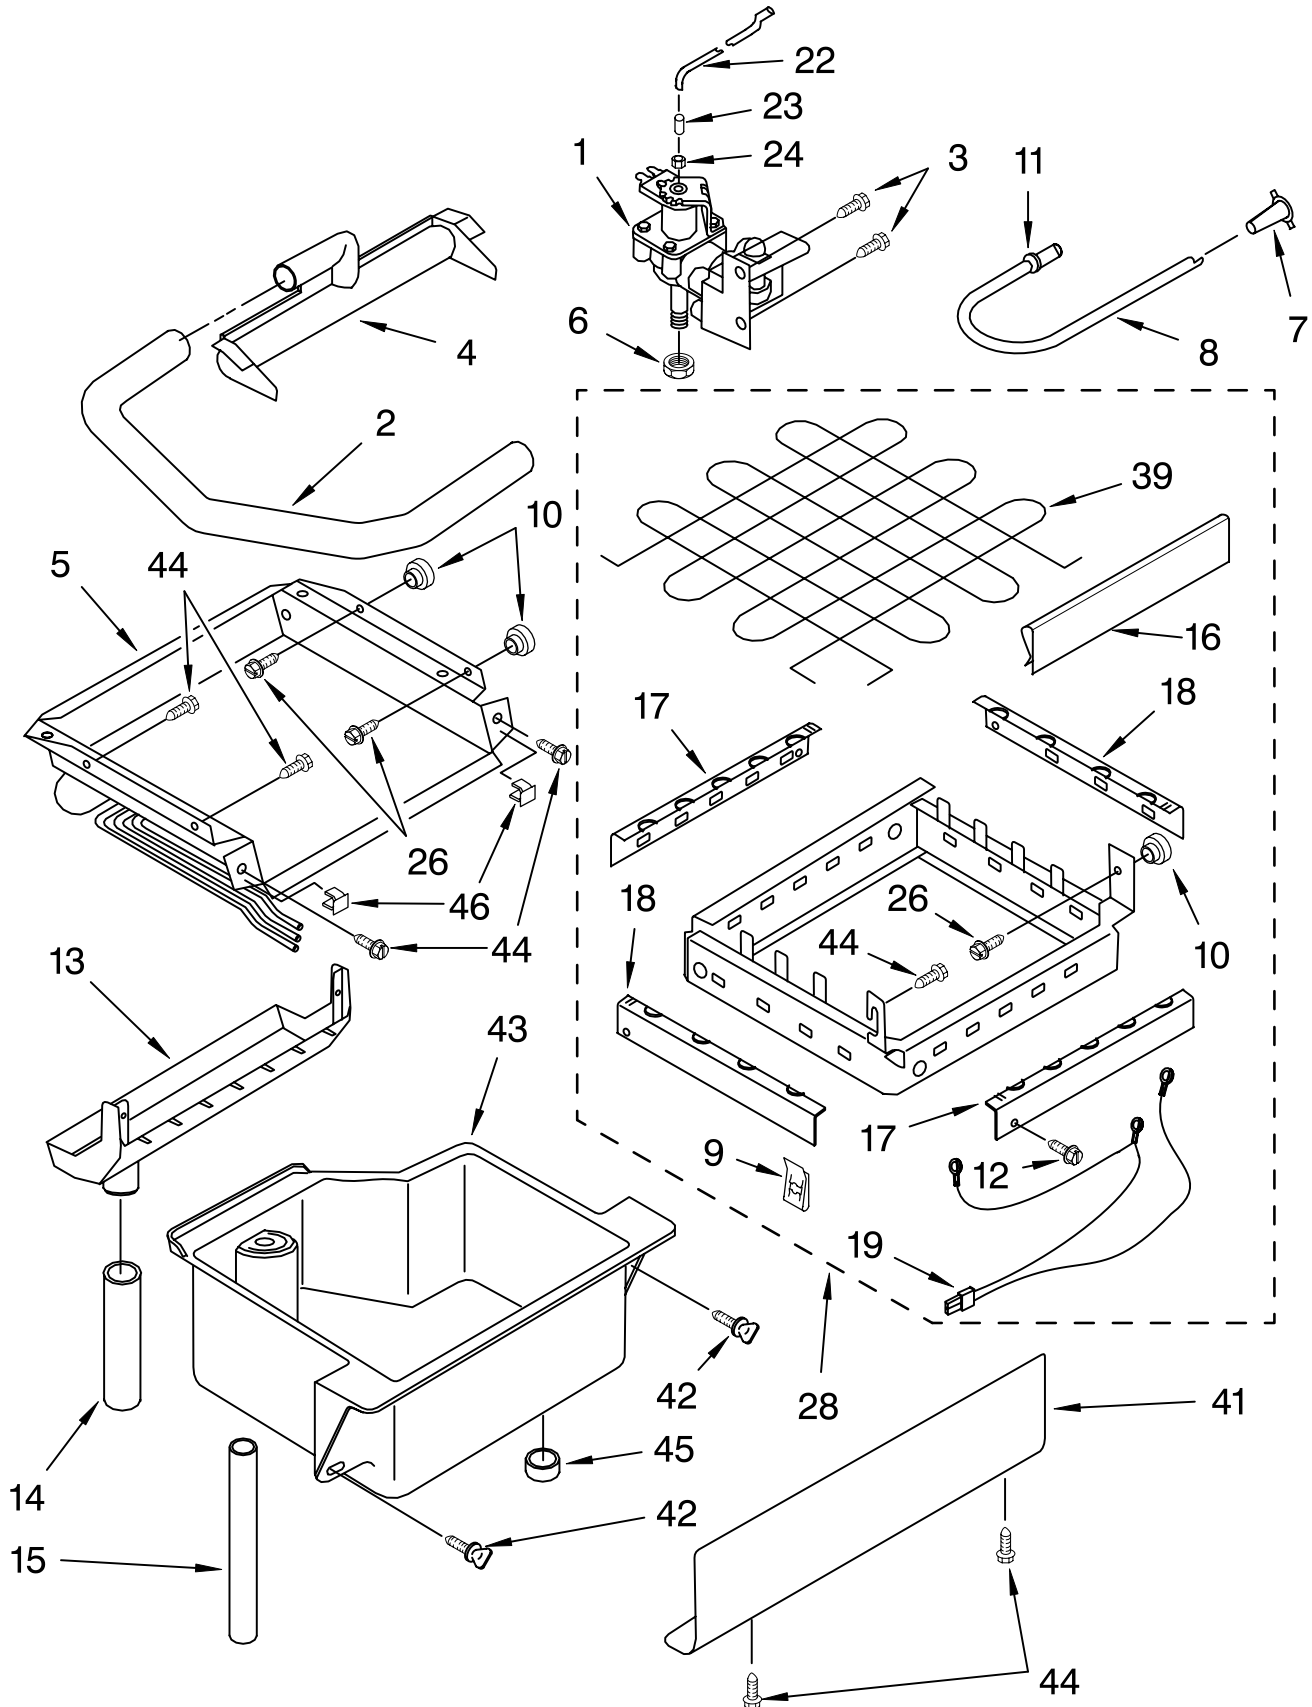

EVAPORATOR, ICE CUTTER GRID AND WATER PARTS

For Models: KUIS155HWH3, KUIS155HBT3, KUIS155HBL3, KUIS155HBS3
(WHITE) (BISCUIT) (BLACK) (STAINLESS STEEL)

FOR ORDERING INFORMATION REFER TO PARTS PRICE LIST

EVAPORATOR, ICE CUTTER GRID AND WATER PARTS

For Models: KUIS155HWH3, KUIS155HBT3, KUIS155HBL3, KUIS155HBS3
(WHITE) (BISCUIT) (BLACK) (STAINLESS STEEL)

Illus. No.	Part No.	DESCRIPTION
1	2185758	Valve, Complete Water
2	2185669	Tube, Plastic
3	488687	Screw 8-15 X 5/8
4	2185523	Dispenser, Water
5	2208420	Evaporator
6	627018	Nut, Compression
7	841707	Insert, Tube
8	2172593	Tube, Water Fill
9	488660	Nut, Speed
10	836667	Spacer
11	2208539	Fastener, Pushnut
12	489443	Screw
13	2185625	Reservoir, Water Slide
14	2185626	Tube
15	2185673	Hose, Overflow
16	2208566	Guide-Ice, Grid
17	2185615	Bracket, Front and Rear
18	2185611	Bracket, Side Left and Right
19	2185681	Harness, Grid
22	2208533	Tube
23	487627	Ball Sleeve
24	487857	Nut, Ball Sleeve
26	3400886	Screw 8-18 X 1 1/4
28	2217280	Grid Assembly (Complete)
39	2174754	Wire, Grid Cutter
41	2185570	Cover, Grid
42	8281228	Thumbscrew
43	2185624	Reservoir, Water
44	3400884	Screw 8-18 X 5/8
45	2185696	Cap, Drain
46	3400909	Nut, Push-In

FOR ORDERING INFORMATION REFER TO PARTS PRICE LIST