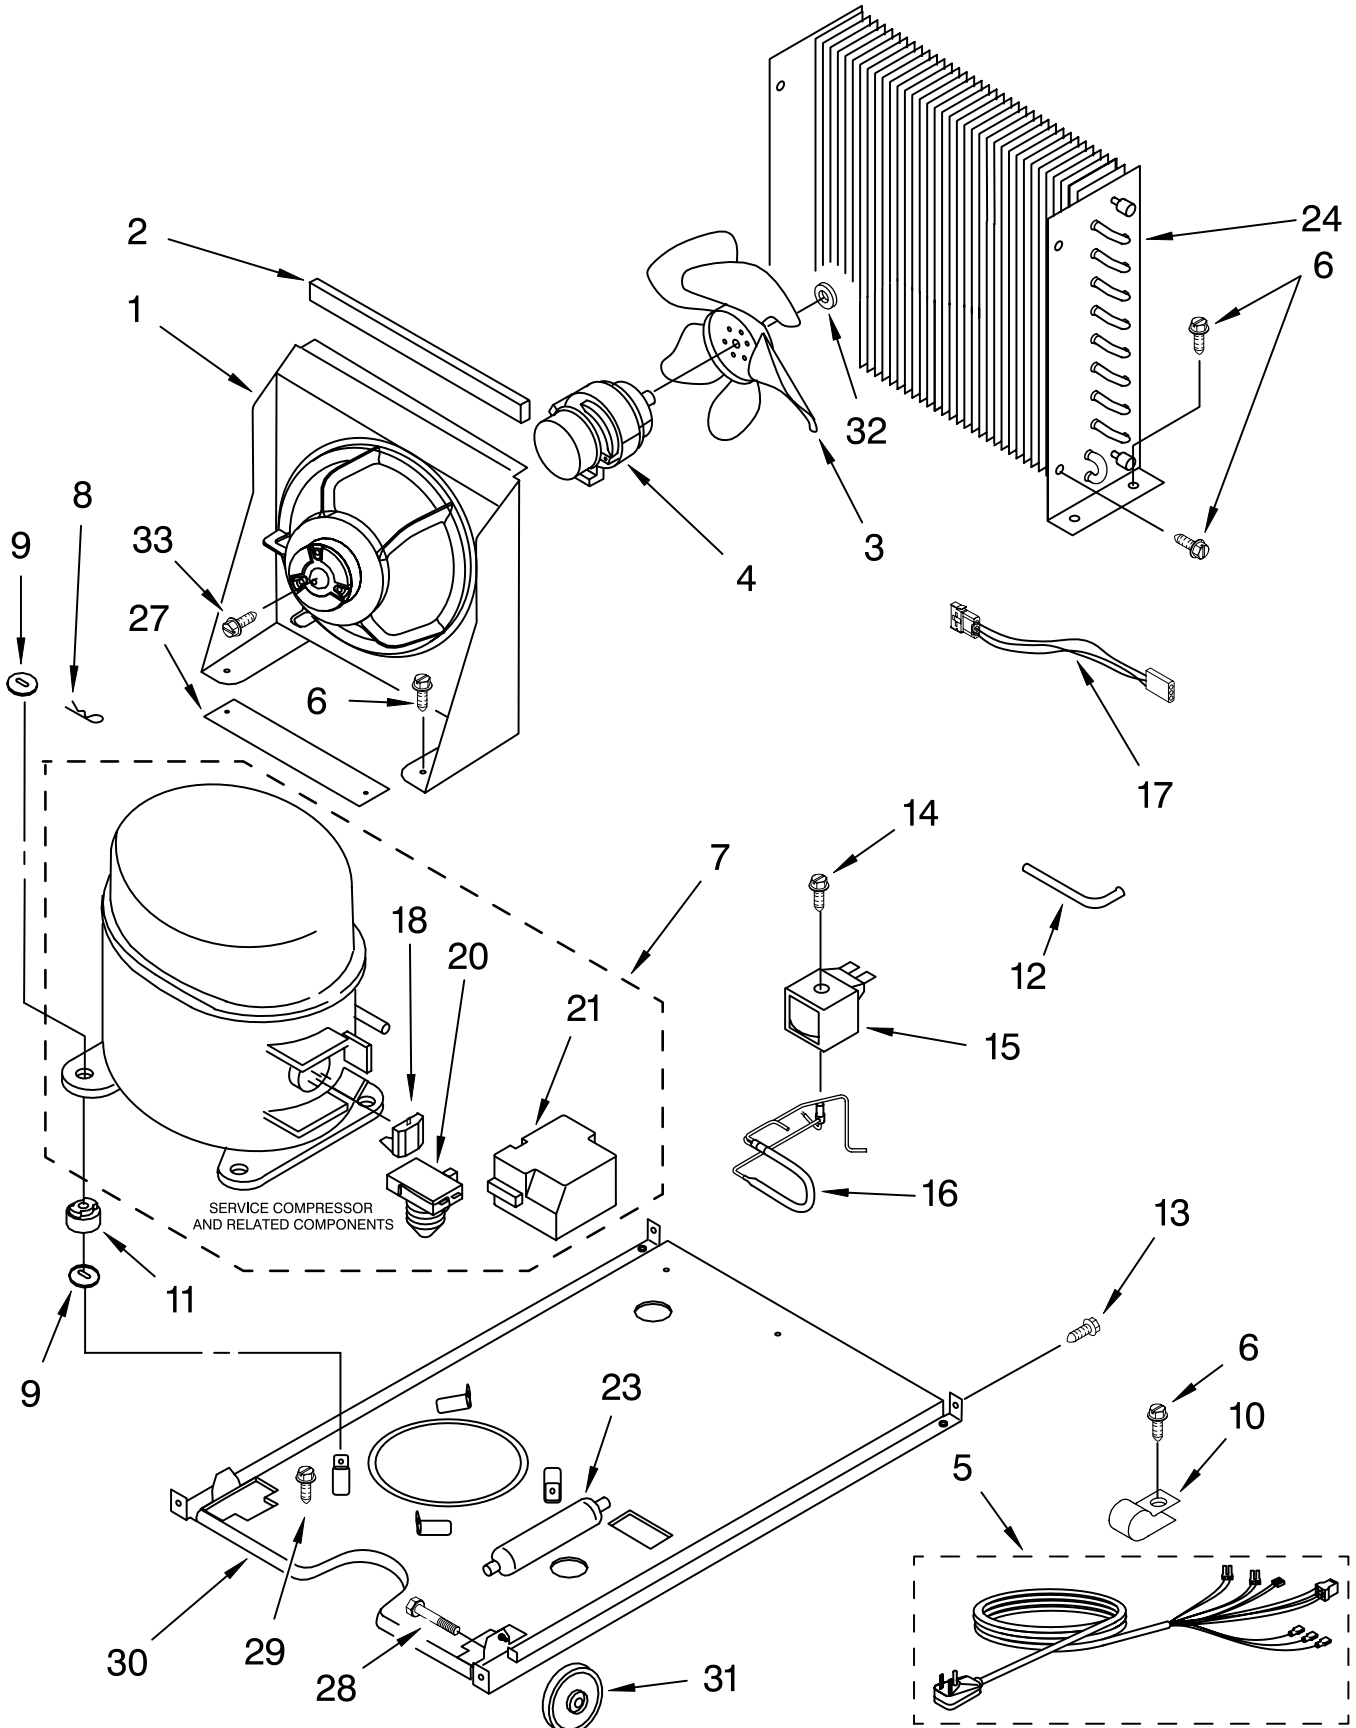

UNIT PARTS

For Models: KUIS155HWH3, KUIS155HBT3, KUIS155HBL3, KUIS155HBS3
(WHITE) (BISCUIT) (BLACK) (STAINLESS STEEL)

FOR ORDERING INFORMATION REFER TO PARTS PRICE LIST

UNIT PARTS

For Models: KUIS155HWH3, KUIS155HBT3, KUIS155HBL3, KUIS155HBS3
(WHITE) (BISCUIT) (BLACK) (STAINLESS STEEL)

<u>Illus.</u> <u>No.</u>	<u>Part</u> <u>No.</u>	<u>DESCRIPTION</u>
1	2185532	Bracket, Fan Mtg.
2	2185675	Pad, Foam
3	2190685	Blade, Fan
4	2188537	Motor, Fan
5		Wiring Harness, Complete Unit (See #11 On Control Panel Parts Page)
6	304392	Screw 8-18 X 1/2
7	2208370	Compressor
8	A201435	Clip, Mounting
9	A201441	Shim (8)
10	2185960	Clamp (Power Cord)
11	2185965	Grommet (4)
12	2208415	Tube, Process
13	489423	Screw
14	489472	Screw
15	759112	Coil, Solenoid
16	2208413	Valve, Body
17	2187267	Wiring Harness, Condenser Fan
18	2217223	Overload
20	2217224	Relay, Start
21	2208371	Cover, Terminal
23	2209223	Drier
24	2185529	Condenser
27	2185858	Pad, Foam (2)
28	3370389	Screw 10-32X15/16
29	488500	Screw, Ground 8-32 X 3/8
30	2185511	Base, Unit
31	302819	Wheel
32	486692	Nut, Speed
33	489494	Screw 8-32 X 3/4

REFRIGERANT CHARGE

6.5 OZ. (R134A)

FOR ORDERING INFORMATION REFER TO PARTS PRICE LIST