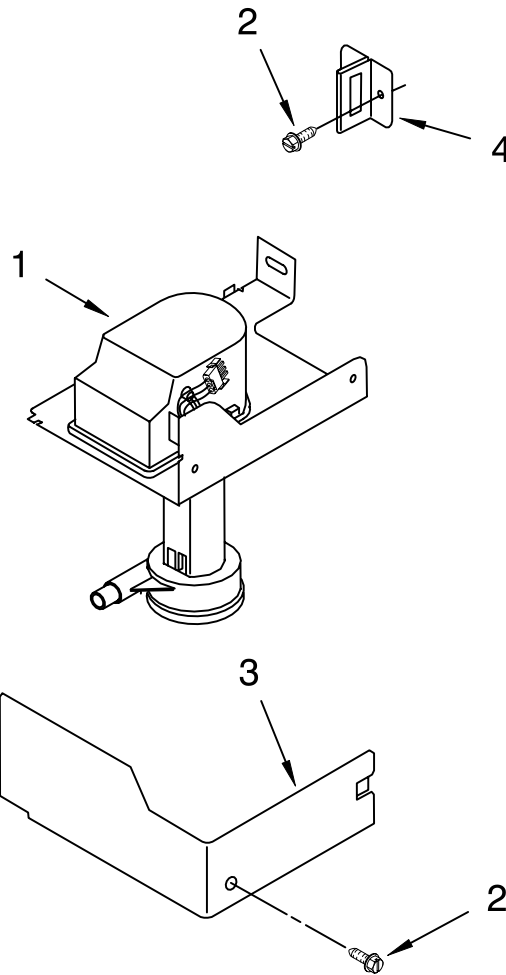

EVAPORATOR, ICE CUTTER GRID AND WATER PARTS

For Models: KUIS155HWH3, KUIS155HBT3, KUIS155HBL3, KUIS155HBS3
(WHITE) (BISCUIT) (BLACK) (STAINLESS STEEL)

FOR ORDERING INFORMATION REFER TO PARTS PRICE LIST

EVAPORATOR, ICE CUTTER GRID AND WATER PARTS

For Models: KUIS155HWH3, KUIS155HBT3, KUIS155HBL3, KUIS155HBS3
 (WHITE) (BISCUIT) (BLACK) (STAINLESS STEEL)

Illus. No.	Part No.	DESCRIPTION
1	2185758	Valve, Complete Water
2	2185669	Tube, Plastic
3	488687	Screw 8-15 X 5/8
4	2185523	Dispenser, Water
5	2208420	Evaporator
6	627018	Nut, Compression
7	841707	Insert, Tube
8	2172593	Tube, Water Fill
9	488660	Nut, Speed
10	836667	Spacer
11	2208539	Fastener, Pushnut
12	489443	Screw
13	2185625	Reservoir, Water Slide
14	2185626	Tube
15	2185673	Hose, Overflow
16	2208566	Guide-Ice, Grid
17	2185615	Bracket, Front and Rear
18	2185611	Bracket, Side Left and Right
19	2185681	Harness, Grid
22	2208533	Tube
23	487627	Ball Sleeve
24	487857	Nut, Ball Sleeve
26	3400886	Screw 8-18 X 1 1/4
28	2217280	Grid Assembly (Complete)
39	2174754	Wire, Grid Cutter
41	2185570	Cover, Grid
42	8281228	Thumbscrew
43	2185624	Reservoir, Water
44	3400884	Screw 8-18 X 5/8
45	2185696	Cap, Drain
46	3400909	Nut, Push-In

FOR ORDERING INFORMATION REFER TO PARTS PRICE LIST

PUMP PARTS

For Models: KUIS155HWH3, KUIS155HBT3, KUIS155HBL3, KUIS155HBS3
(WHITE) (BISCUIT) (BLACK) (STAINLESS STEEL)

Illus. No.	Part No.	DESCRIPTION
1	2217220	Pump, Water (Complete)
2	3400884	Screw 8-18 X 5/8
3	2185677	Cover, Pump
4	2185585	Bracket, Connector Assembly