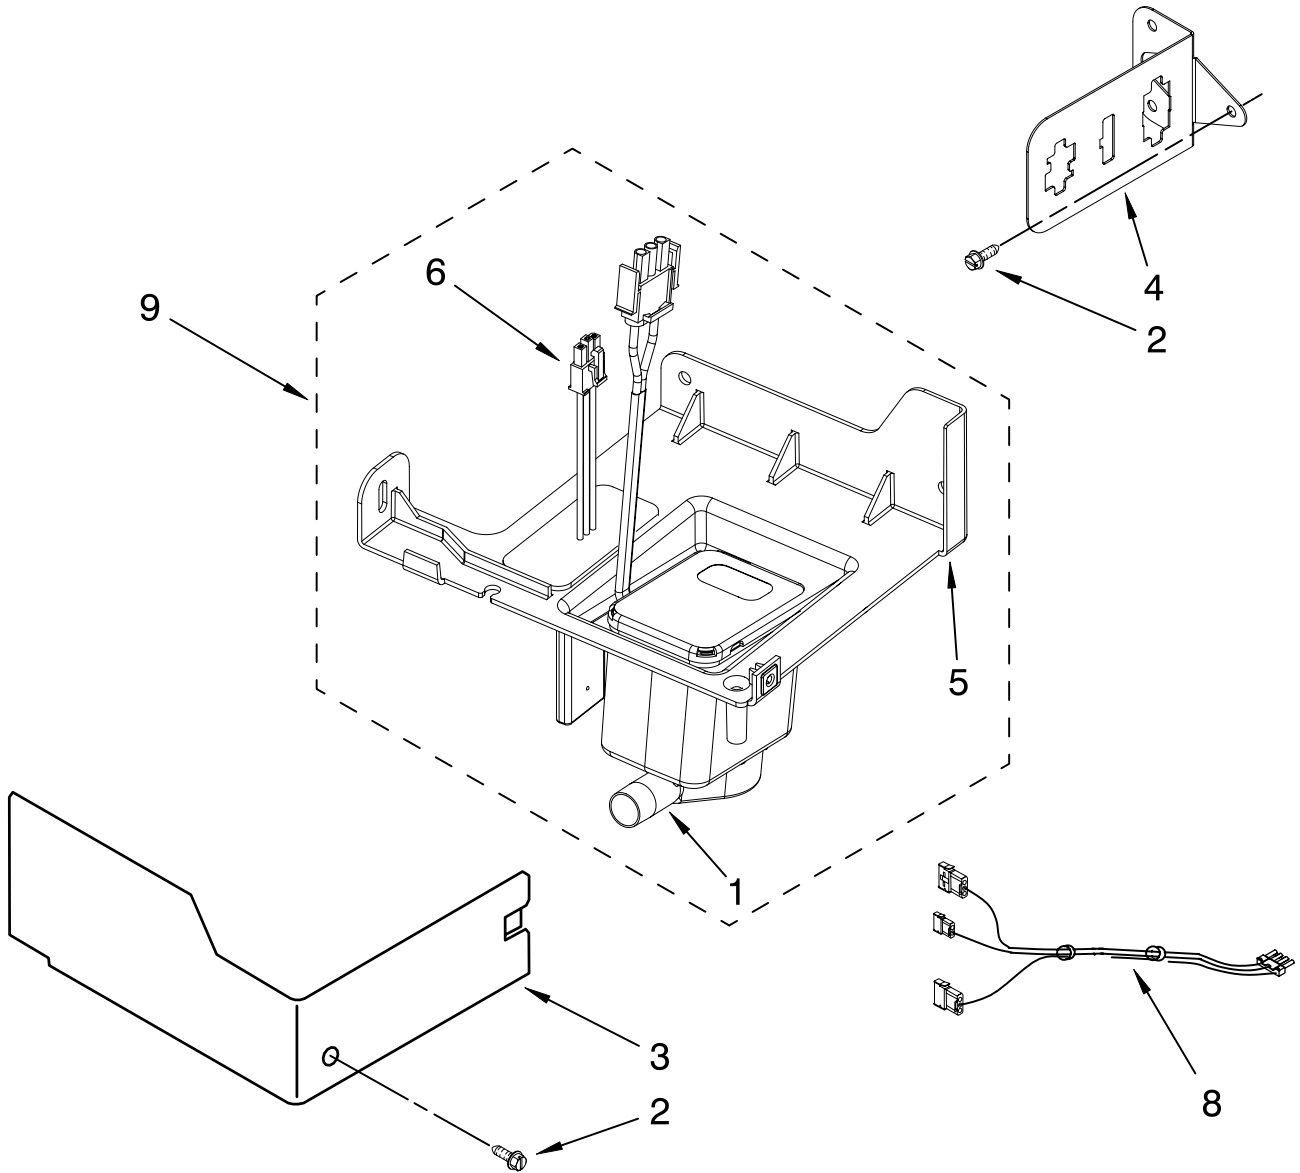

FOR ORDERING INFORMATION REFER TO PARTS PRICE LIST

EVAPORATOR, ICE CUTTER GRID AND WATER PARTS

For Models: KUIO18NNV51
(Stainless Steel)

FOR ORDERING INFORMATION REFER TO PARTS PRICE LIST

EVAPORATOR, ICE CUTTER GRID AND WATER PARTS

For Models: KUIO18NNVS1
(Stainless Steel)

Illus. No.	Part No.	DESCRIPTION
1	W10217917	Valve, Complete Water
2	2217286	Tube, Plastic
3	488208	Screw
4	2185523	Dispenser, Water
5	2217269	Evaporator
6	2313705	Pump, Drain
7	2313851	Tube, Reservoir Pump
8	2172593	Tube, Water Fill
9	488660	Nut, Speed
10	836667	Spacer
11	2208539	Fastener, Pushnut
12	489443	Screw
13	2185625	Reservoir, Water Slide
14	2185626	Tube
15	2313890	Hose, Overflow
16	2217378	Bracket-Reservoir
17	2313603	Bracket, Front and Rear
18	2313602	Bracket, Side Left and Right
19	2185681	Harness, Grid
20	2208427	Support, Bracket Evaporator/Grid
21	2313604	Guide, Ice Grid
22	W10136146	Tube
23	8281193	Screw
24	2310169	Wire Assembly (Valve)
26	3400886	Screw 8-18 x 1 1/4
28	2313637	Grid Assembly (Complete)
29	2174754	Wire, Grid Cutter
30	8281192	Screw
31	2208365	Cover, Grid
32	8281228	Thumbscrew
33	2324334	Reservoir, Water
34	3400884	Screw 8-18 x 5/8
35	2185696	Cap, Drain
36	3400909	Nut, Push-In

FOR ORDERING INFORMATION REFER TO PARTS PRICE LIST

PUMP PARTS

For Models: KUIO18NNVS1
(Stainless Steel)

Illus. No.	Part No.	DESCRIPTION
1	2313628	Pump-Recirculating
2	3400884	Screw 8-18 x 5/8
3	2185677	Cover, Pump
4	2313844	Bracket, Connector Assembly
5	2313627	Bracket-Pump
6	2313643	Sensor-Water Level
8	2310092	Wiring Harness Main To Pump
9	2313702	Pump Assembly