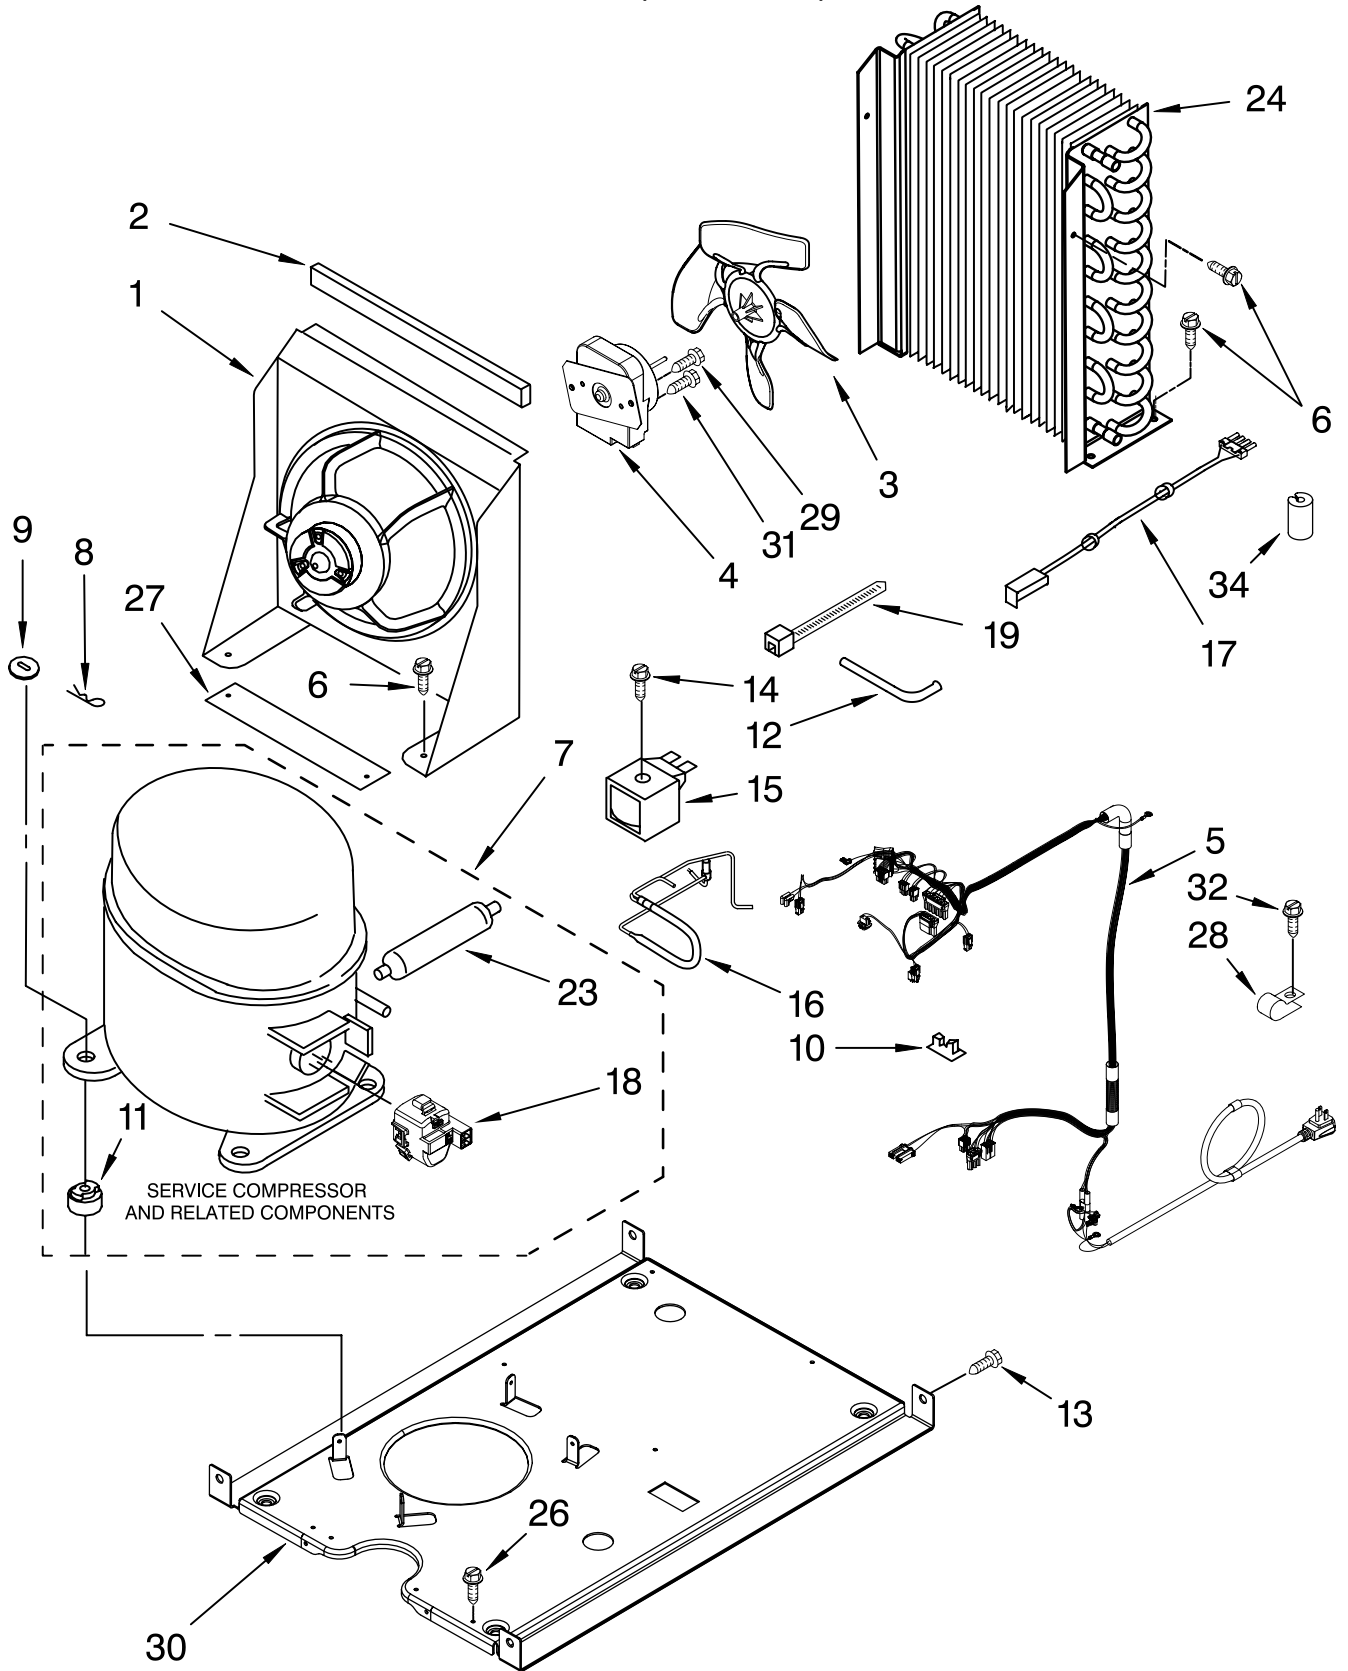

UNIT PARTS

For Models: KUIO18NNVS1
(Stainless Steel)

FOR ORDERING INFORMATION REFER TO PARTS PRICE LIST

UNIT PARTS

For Models: KUIO18NNVS1
(Stainless Steel)

<u>Illus.</u> <u>No.</u>	<u>Part</u> <u>No.</u>	<u>DESCRIPTION</u>
1	2185532	Bracket, Fan Mtg.
2	2185675	Pad, Foam
3	2188935	Blade, Fan
4	2315558	Motor & Mounting Plate Assembly
5	W10209471	Wiring Harness, Complete Unit (Includes Power Cord)
6	8281244	Screw
7	W10136195	Compressor (Includes Illus. 11 & 23)
8	A201435	Clip, Mounting
9	A201441	Shim (4)
10	1115375	Clip-Wiring
11		Grommet (4)
	2217318	Production
	4387558	Service
12	2208415	Tube, Process
13	489420	Screw
14	489472	Screw
15	W10206473	Coil, Solenoid
16	W10129500	Hot Gas Valve Assy
17	2187629	Wiring Harness, Condenser Fan
18	W10136197	Start Relay & Overload Combo Device
19	851095	Strap
23		Drier
	W10183199	Production
	4387019	Service
24	W10129494	Condenser-Shroud Assembly
26	488500	Screw
27	2217397	Pad, Foam (2)
28	2185960	Clamp-Service Cord
29	8281197	Screw
30	W10122014	Base, Unit
31	8281196	Screw
32	304392	Screw
34	2319835	Grommet-Cond.(1)

REFRIGERANT CHARGE

6.5 OZ. (R134A)