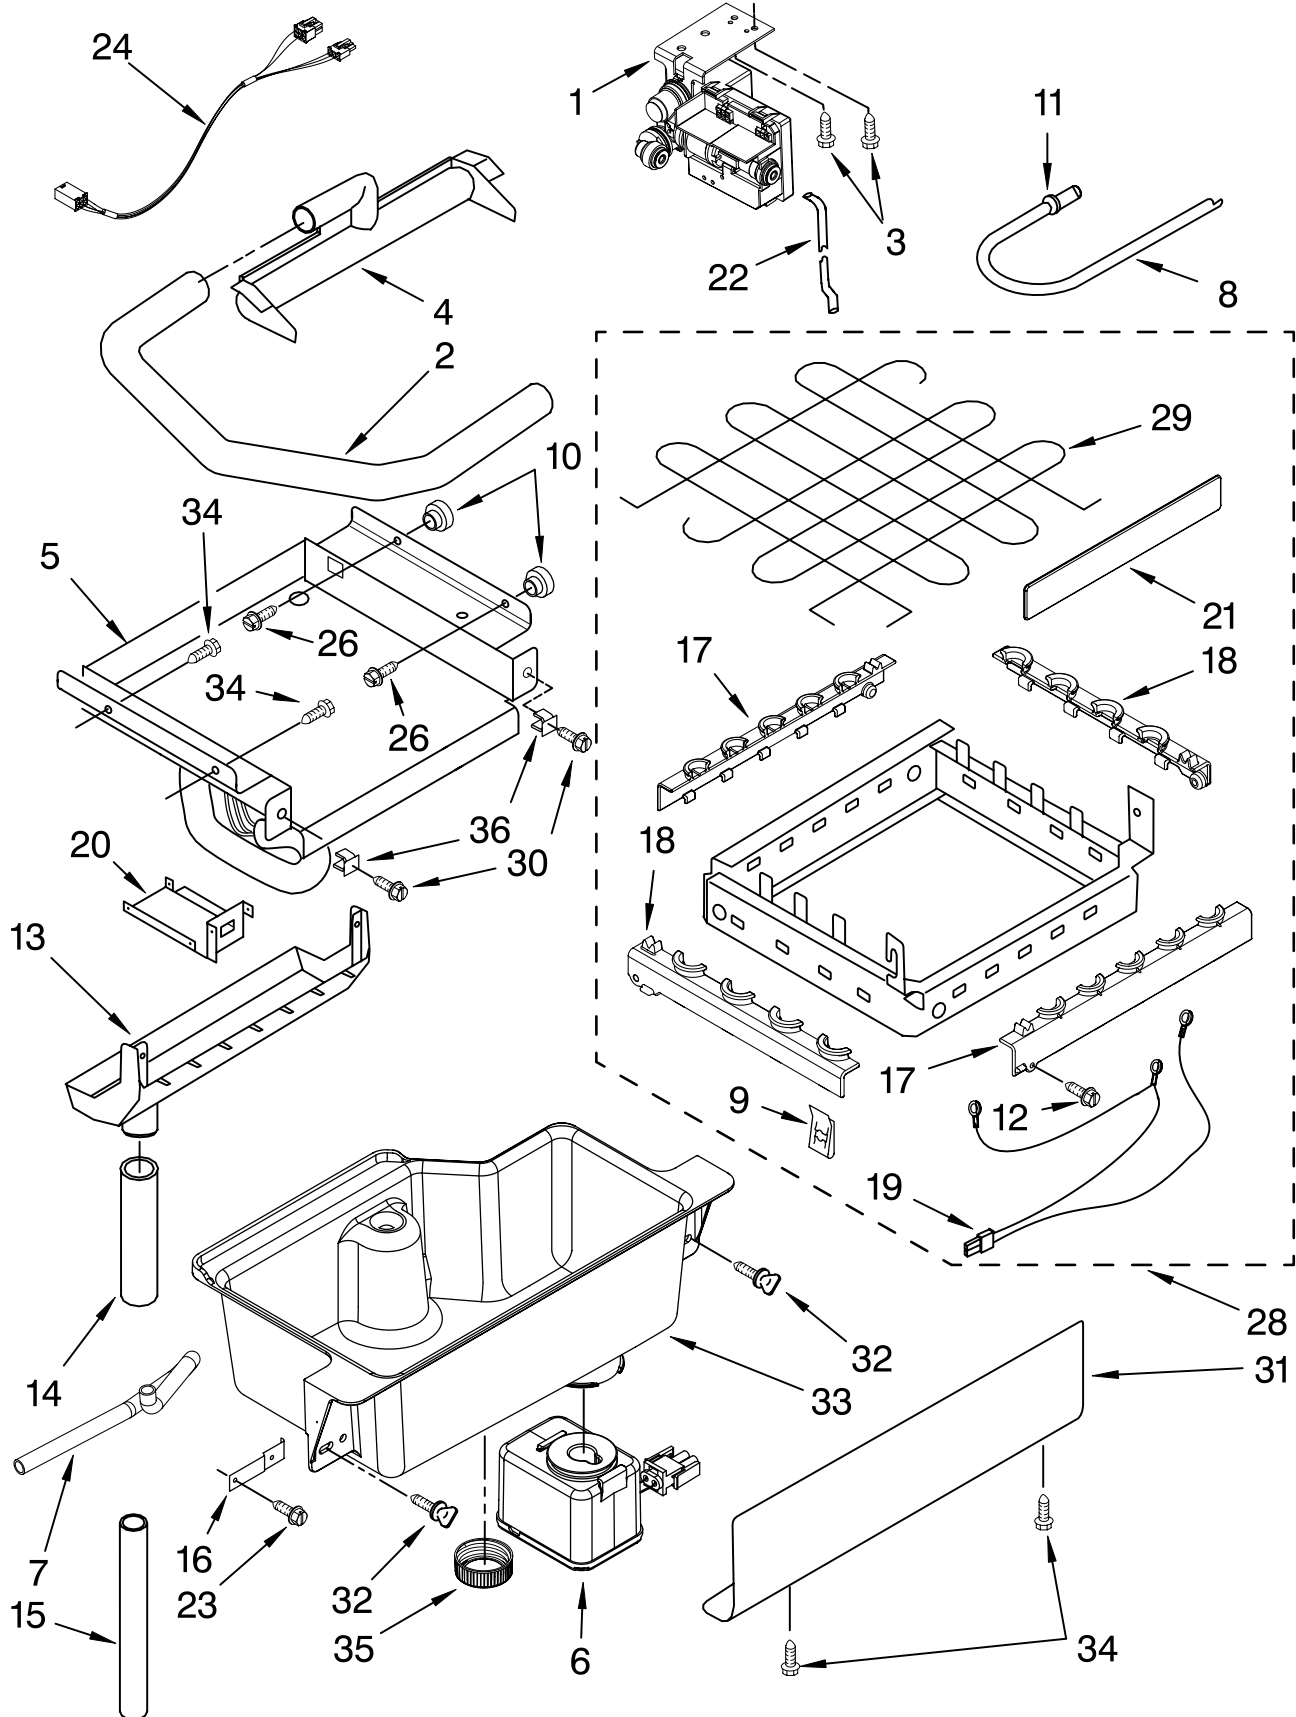

EVAPORATOR, ICE CUTTER GRID AND WATER PARTS

For Models: KUIO18NNV51
(Stainless Steel)

FOR ORDERING INFORMATION REFER TO PARTS PRICE LIST

EVAPORATOR, ICE CUTTER GRID AND WATER PARTS

For Models: KUIO18NNVS1
(Stainless Steel)

Illus. No.	Part No.	DESCRIPTION
1	W10217917	Valve, Complete Water
2	2217286	Tube, Plastic
3	488208	Screw
4	2185523	Dispenser, Water
5	2217269	Evaporator
6	2313705	Pump, Drain
7	2313851	Tube, Reservoir Pump
8	2172593	Tube, Water Fill
9	488660	Nut, Speed
10	836667	Spacer
11	2208539	Fastener, Pushnut
12	489443	Screw
13	2185625	Reservoir, Water Slide
14	2185626	Tube
15	2313890	Hose, Overflow
16	2217378	Bracket-Reservoir
17	2313603	Bracket, Front and Rear
18	2313602	Bracket, Side Left and Right
19	2185681	Harness, Grid
20	2208427	Support, Bracket Evaporator/Grid
21	2313604	Guide, Ice Grid
22	W10136146	Tube
23	8281193	Screw
24	2310169	Wire Assembly (Valve)
26	3400886	Screw 8-18 x 1 1/4
28	2313637	Grid Assembly (Complete)
29	2174754	Wire, Grid Cutter
30	8281192	Screw
31	2208365	Cover, Grid
32	8281228	Thumbscrew
33	2324334	Reservoir, Water
34	3400884	Screw 8-18 x 5/8
35	2185696	Cap, Drain
36	3400909	Nut, Push-In

FOR ORDERING INFORMATION REFER TO PARTS PRICE LIST