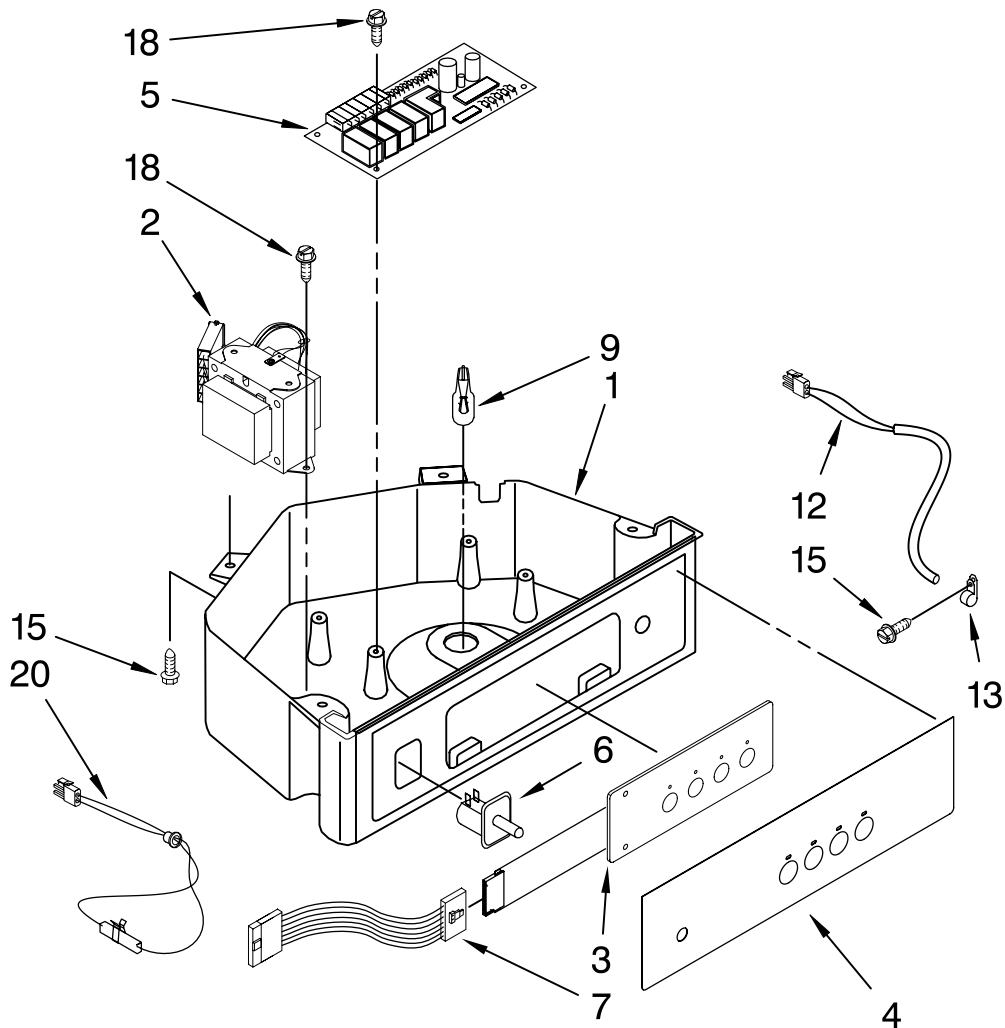

For Models: KUIO18NNVS1
(Stainless Steel)

Illus. No.	Part No.	DESCRIPTION
1	W10217917	Valve, Complete Water
2	2217286	Tube, Plastic
3	488208	Screw
4	2185523	Dispenser, Water
5	2217269	Evaporator
6	2313705	Pump, Drain
7	2313851	Tube, Reservoir Pump
8	2172593	Tube, Water Fill
9	488660	Nut, Speed
10	836667	Spacer
11	2208539	Fastener, Pushnut
12	489443	Screw
13	2185625	Reservoir, Water Slide
14	2185626	Tube
15	2313890	Hose, Overflow
16	2217378	Bracket-Reservoir
17	2313603	Bracket, Front and Rear
18	2313602	Bracket, Side Left and Right
19	2185681	Harness, Grid
20	2208427	Support, Bracket Evaporator/Grid
21	2313604	Guide, Ice Grid
22	W10136146	Tube
23	8281193	Screw
24	2310169	Wire Assembly (Valve)
26	3400886	Screw 8-18 x 1 1/4
28	2313637	Grid Assembly (Complete)
29	2174754	Wire, Grid Cutter
30	8281192	Screw
31	2208365	Cover, Grid
32	8281228	Thumbscrew
33	2324334	Reservoir, Water
34	3400884	Screw 8-18 x 5/8
35	2185696	Cap, Drain
36	3400909	Nut, Push-In

FOR ORDERING INFORMATION REFER TO PARTS PRICE LIST

PUMP PARTS

For Models: KUIO18NNVS1
(Stainless Steel)

Illus. No.	Part No.	DESCRIPTION
1	2313628	Pump-Recirculating
2	3400884	Screw 8-18 x 5/8
3	2185677	Cover, Pump
4	2313844	Bracket, Connector Assembly
5	2313627	Bracket-Pump
6	2313643	Sensor-Water Level
8	2310092	Wiring Harness Main To Pump
9	2313702	Pump Assembly

FOR ORDERING INFORMATION REFER TO PARTS PRICE LIST

CONTROL PANEL PARTS

For Models: KUIO18NNVS1
(Stainless Steel)

Illus. No.	Part No.	DESCRIPTION
1	2185738	Box, Control
2	2310139	Transformer
3	2304122	Assembly, Switch (ALSO ORDER #4)
4	2313693	Overlay
5	W10141364	Control Board
6	2149705	Switch, Plunger Grid/ Light
7	2187585	Wire Assy-Active Overlay Jumper
9	745362	Bulb
12	2313633	Thermostat, Bin
13	2185825	Clamp
15	3400884	Screw 8-18 x 5/8
18	3400850	Screw 8-16 x 3/8
20	2313635	Thermister, Ice Control