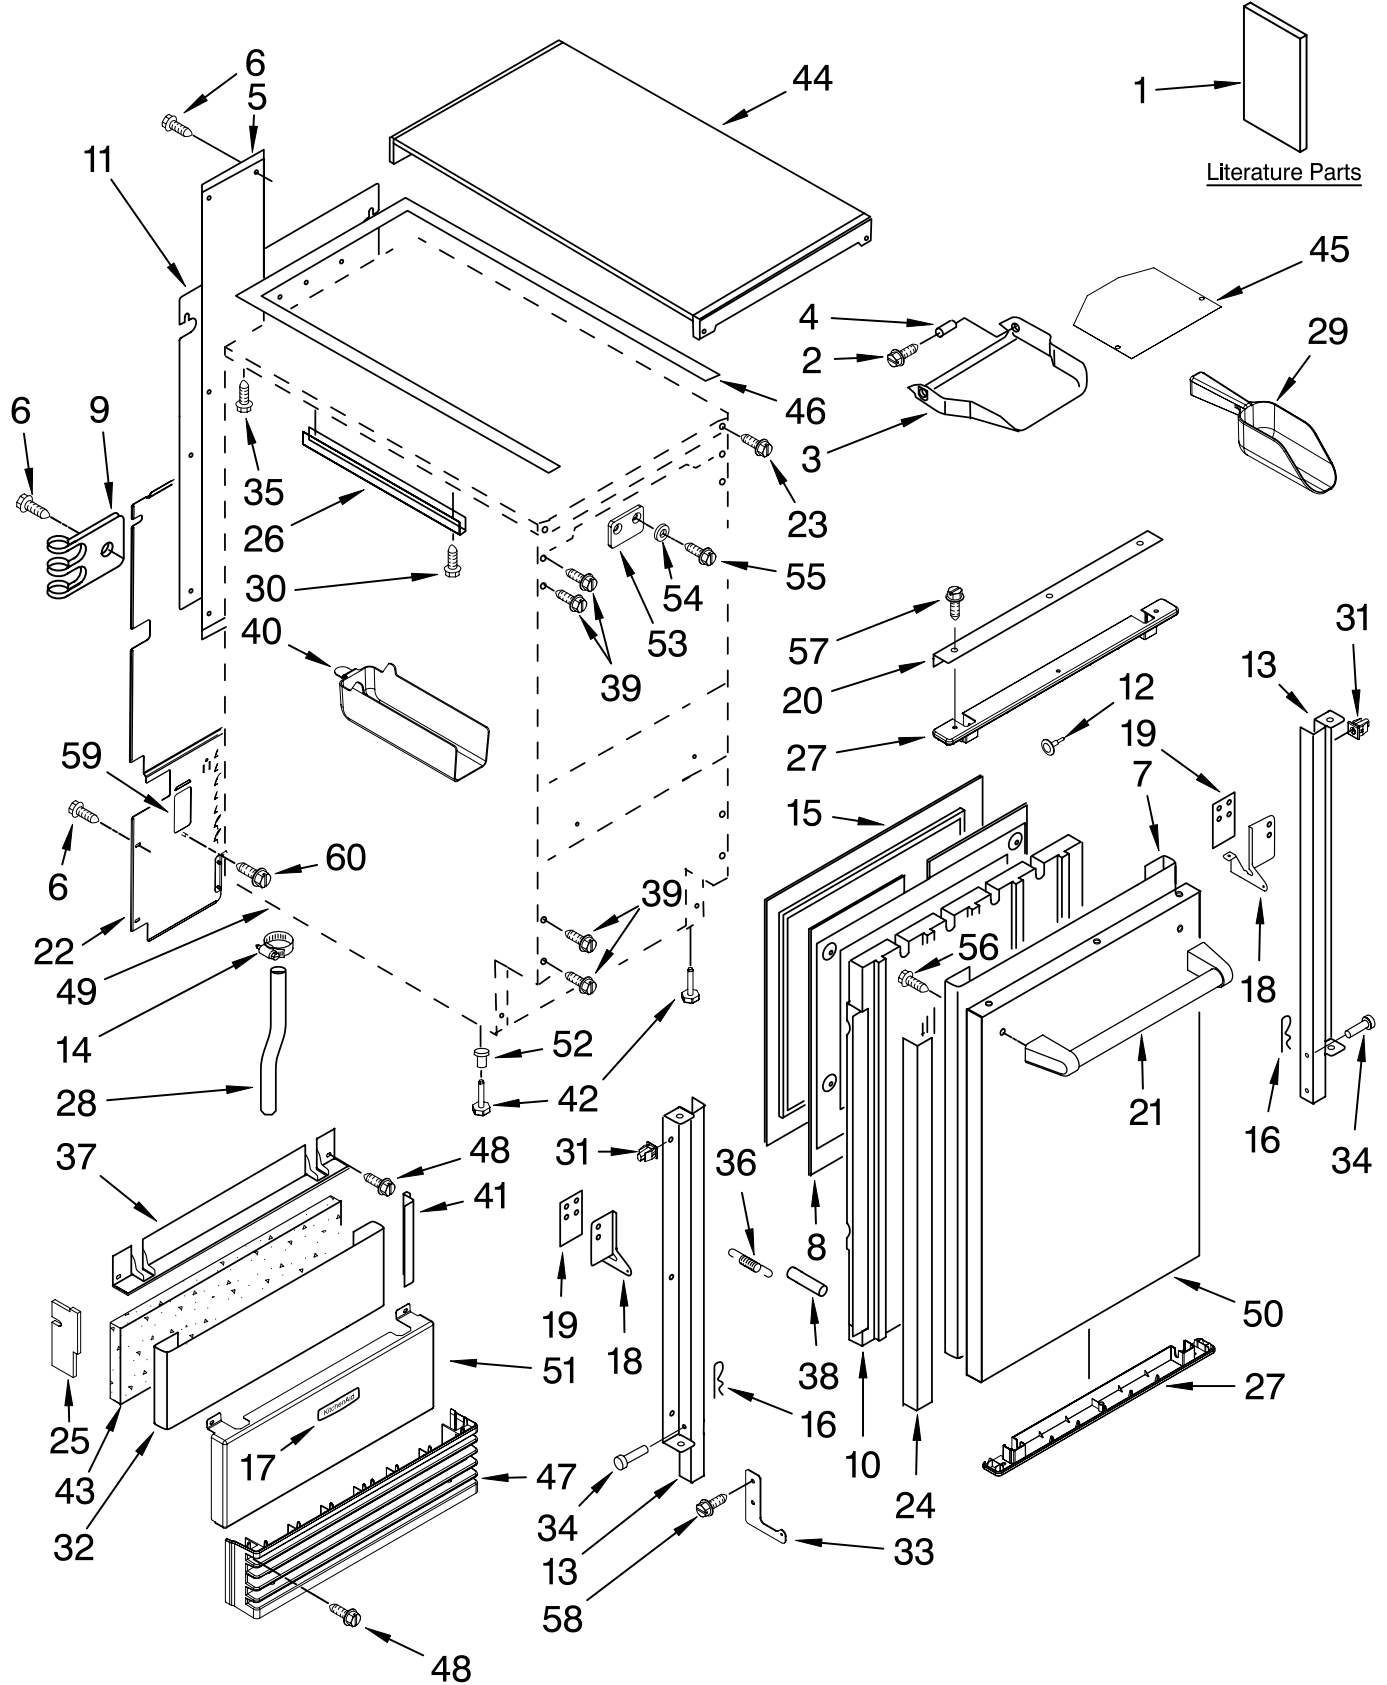

CABINET LINER AND DOOR PARTS

For Models: KU1018NNVS1
(Stainless Steel)

ICE CUBE
MAKER

KitchenAid®

FOR ORDERING INFORMATION REFER TO PARTS PRICE LIST

CABINET LINER AND DOOR PARTS

For Models: KUI018NNVS1
(Stainless Steel)

Illus. No.	Part No.	DESCRIPTION	Illus. No.	Part No.	DESCRIPTION	Illus. No.	Part No.	DESCRIPTION
1		Literature Parts	19	2208401	Shim, Hinge	40	2208449	Holder, Scoop
	W10136912	Use & Care Guide	20	W10129511	Trim- Magnet	41	2208596B	Grommet, Edge guard(2)
	W10217947	Service & Wiring Sheet	21	W10129457	Handle, Bar	42	2303615	Leg, Leveler (4)
			22	W10129444	Assembly, Unit Cover	43	2208384	Insulation
2	3400886	Screw 8-18 x 1 1/4	23	8534081	Screw, Handle	44	W10136884	Top
3	2208354	Bin, Door	24	2208595B	Grommet, Edge Guard(2)	45	2185690	Shield, Electrical
4	2185678	Spacer	25	2217225	Pad, Foam	46	2217296	Gasket, Top Panel
5	2217394	Cover, Wiring	26	2185691	Channel, Wiring	47	W10136904	Grill, Front
6	489442	Screw	27	W10129509	Endcap, Door	48	489474	Screw 8-18 x 1 Cabinet & Liner (NOT SERVICED)
7	2208352B	Panel, Exterior	28	2208453	Tube, Drain	49		
8	2217298	Panel, Interior	29	2208386	Scoop	50	W10129483	Panel, Wrap
9	2208136	Clamp-Tube	30	3400884	Screw 8-18 x 5/8	51	2208594S	Panel, Lower
10	2208377	Insulation	31	692400	Nut, Push-In	52	3400306	Nut, Leg Leveler
11	2217227	Ballast-Back, I.M.	32	2208382B	Panel, Wrap Lower	53	2208434	Strike, Magnet
12	941839	Hole Plug	33	2208487	Bracket, Spring	54	3400916	Washer
13		Bracket, Door	34	2208417	Pin, Hinge	55	8281191	Screw
	2217466	(Left Side)	35	489048	Screw, Ground	56	3400237	Screw (Handle Bar)
	2217465	(Right Side)	36	W10191920	Spring, Hinge	57	8534081	Screw
14	489503	Clamp	37	W10136906	Endcap, Panel	58	488208	Screw
15	W10136896	Gasket, Door	38	2208530	Dampener, Spring	59	W10129515	Cover-Drain Pump
16	3405028	Clip	39	8281265	Screw	60	8281192	Screw
17	2319107	Nameplate						
18		Hinge						
	2208425	(Left Side)						
	2208426	(Right Side)						