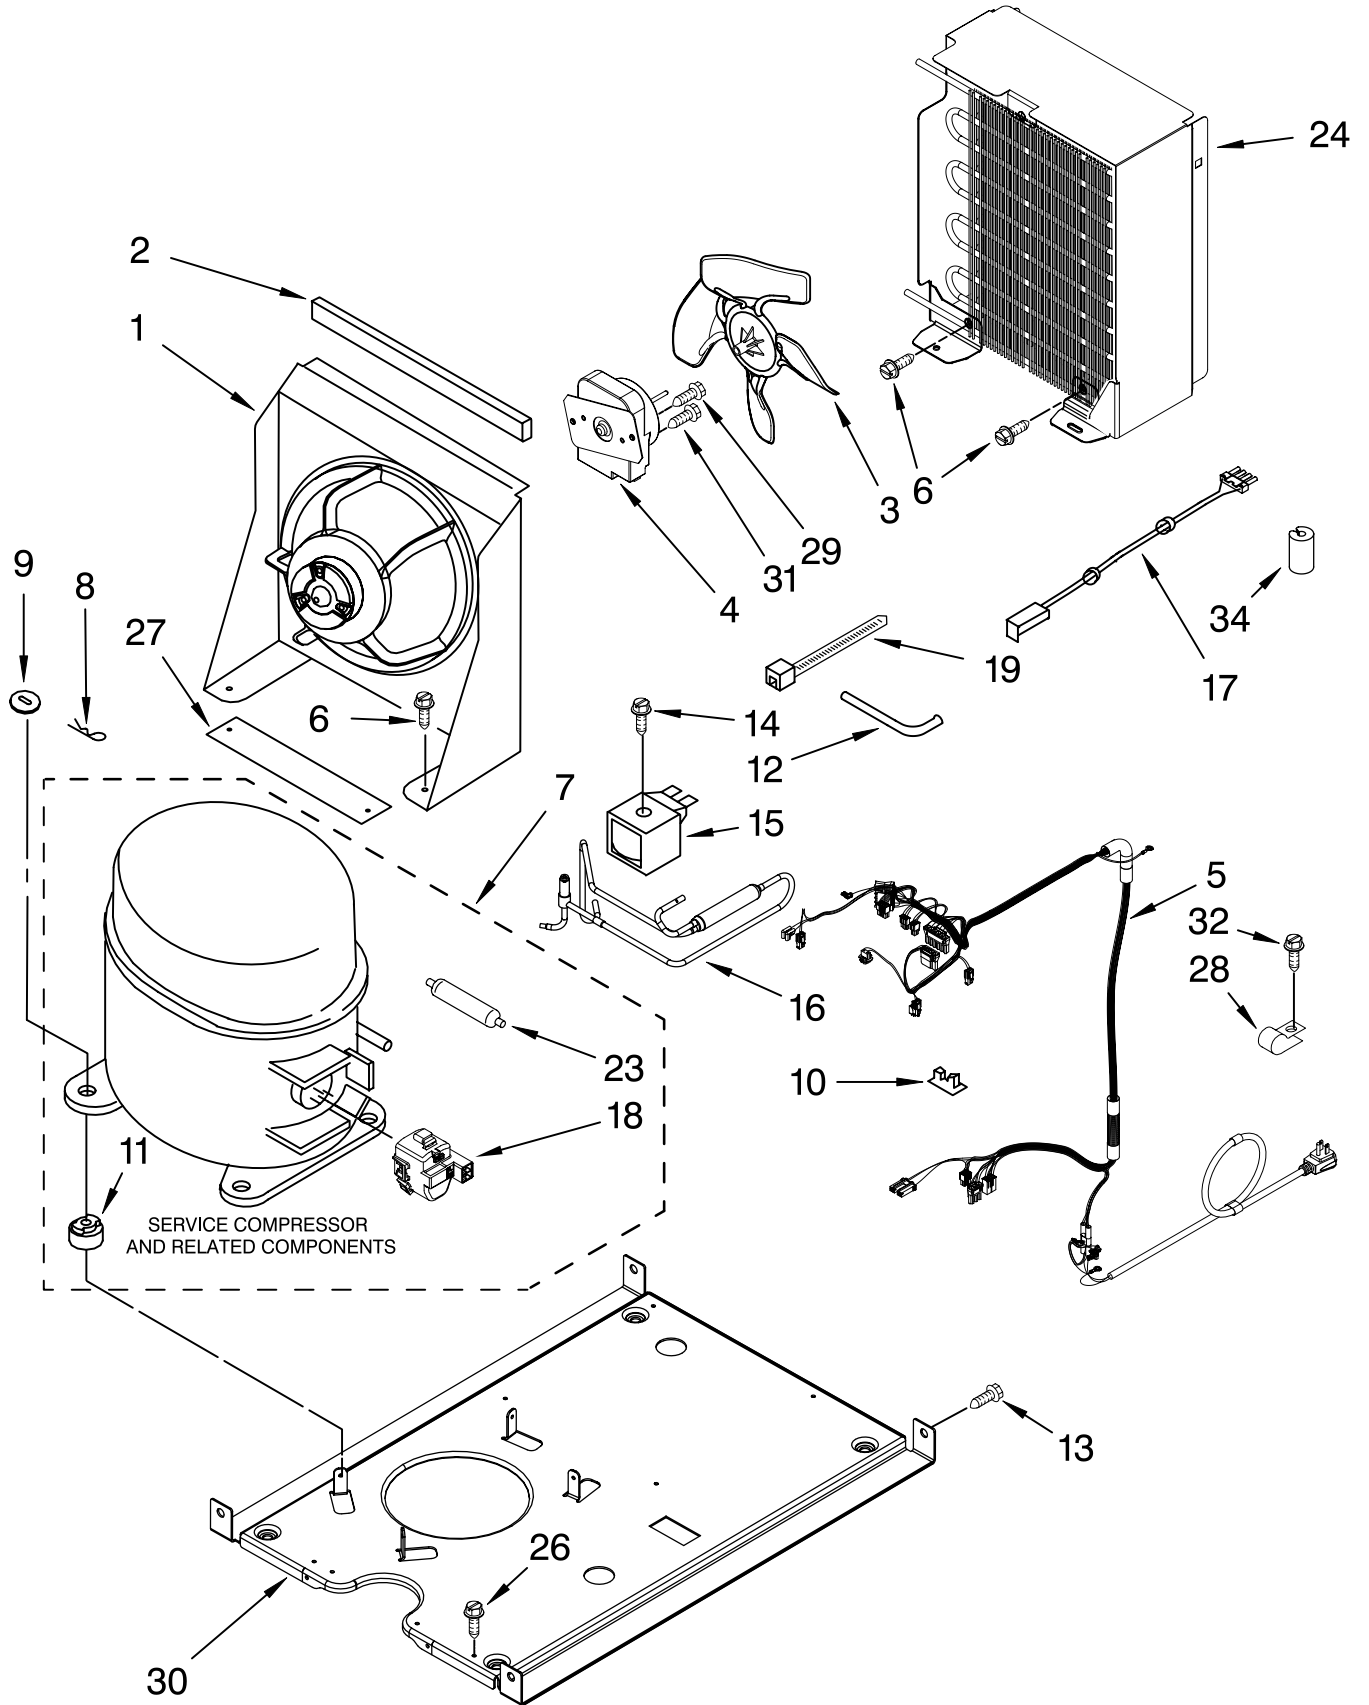

UNIT PARTS

For Models: KUIO18NNVS0
(Stainless Steel)

FOR ORDERING INFORMATION REFER TO PARTS PRICE LIST

UNIT PARTS

For Models: KUIO18NNVS0
(Stainless Steel)

Illus. No.	Part No.	DESCRIPTION
1	2185532	Bracket, Fan Mtg.
2	2185675	Pad, Foam
3	2188935	Blade, Fan
4	2315558	Motor & Mounting Plate Assembly
5	W10139121	Wiring Harness, Complete Unit (Includes Power Cord)
6	8281244	Screw
7	W10136195	Compressor (Includes Illus. 11 & 23)
8	A201435	Clip, Mounting
9	A201441	Shim (4)

Illus. No.	Part No.	DESCRIPTION
10	1115375	Clip-Wiring Grommet (4)
11	2217318	Production Service
	4387558	Service
12	2208415	Tube, Process
13	489423	Screw
14	489472	Screw
15	759112	Coil, Solenoid
16	W10129500	Hot Gas Valve Assy
17	2187629	Wiring Harness, Condenser Fan
18	W10136197	Start Relay & Overload Combo Device
19	2155774	Strap
23		Drier
	2319826	Production
	4387019	Service

Illus. No.	Part No.	DESCRIPTION
24	W10129494	Condenser-Shroud Assembly
26	488500	Screw
27	2217397	Pad, Foam (2)
28	2185960	Clamp-Service Cord
29	8281197	Screw
30	W10122014	Base, Unit
31	8281196	Screw
32	304392	Screw
34	2319835	Grommet-Cond.(1)

REFRIGERANT CHARGE

6.5 OZ. (R134A)