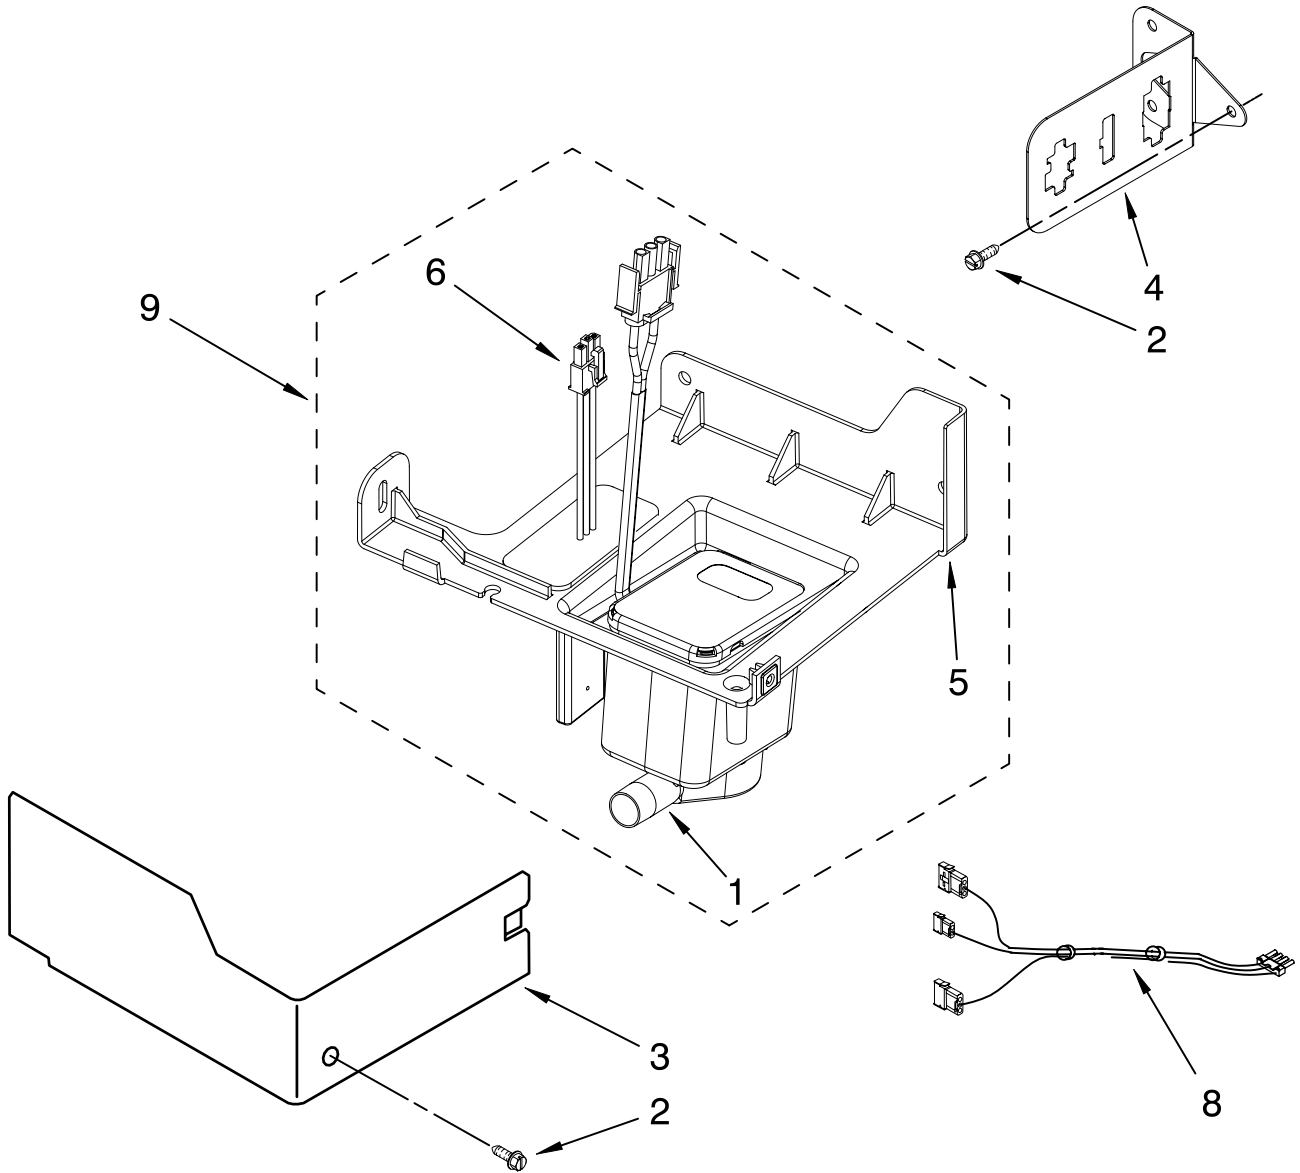

# EVAPORATOR, ICE CUTTER GRID AND WATER PARTS

For Models: KUIO18NNVS0

(Stainless Steel)

<b>Illus. No.</b>	<b>Part No.</b>	<b>DESCRIPTION</b>
1	W10159841	Valve, Complete Water
2	2217286	Tube, Plastic
3	488208	Screw
4	2185523	Dispenser, Water
5	2217269	Evaporator
6	2313705	Pump, Drain
7	2313851	Tube, Reservoir Pump
8	2172593	Tube, Water Fill
9	488660	Nut, Speed
10	836667	Spacer
11	2208539	Fastener, Pushnut
12	489443	Screw
13	2185625	Reservoir, Water Slide
14	2185626	Tube
15	2313890	Hose, Overflow
16	2217378	Bracket-Reservoir
17	2313603	Bracket, Front and Rear
18	2313602	Bracket, Side Left and Right
19	2185681	Harness, Grid
20	2208427	Support, Bracket Evaporator/Grid
21	2313604	Guide, Ice Grid
22	W10136146	Tube
23	8281193	Screw
24	2310169	Wire Assembly (Valve)
26	3400886	Screw 8-18 x 1 1/4
28	2313637	Grid Assembly (Complete)
29	2174754	Wire, Grid Cutter
30	8281192	Screw
31	2208365	Cover, Grid
32	8281228	Thumbscrew
33	2324334	Reservoir, Water
34	3400884	Screw 8-18 x 5/8
35	2185696	Cap, Drain
36	3400909	Nut, Push-In

# PUMP PARTS

For Models: KUIO18NNVS0  
(Stainless Steel)

Illus. No.	Part No.	DESCRIPTION
1	2313628	Pump-Recirculating
2	3400884	Screw 8-18 x 5/8
3	2185677	Cover, Pump
4	2313844	Bracket, Connector Assembly
5	2313627	Bracket-Pump
6	2313643	Sensor-Water Level
8	2310092	Wiring Harness Main To Pump
9	2313702	Pump Assembly