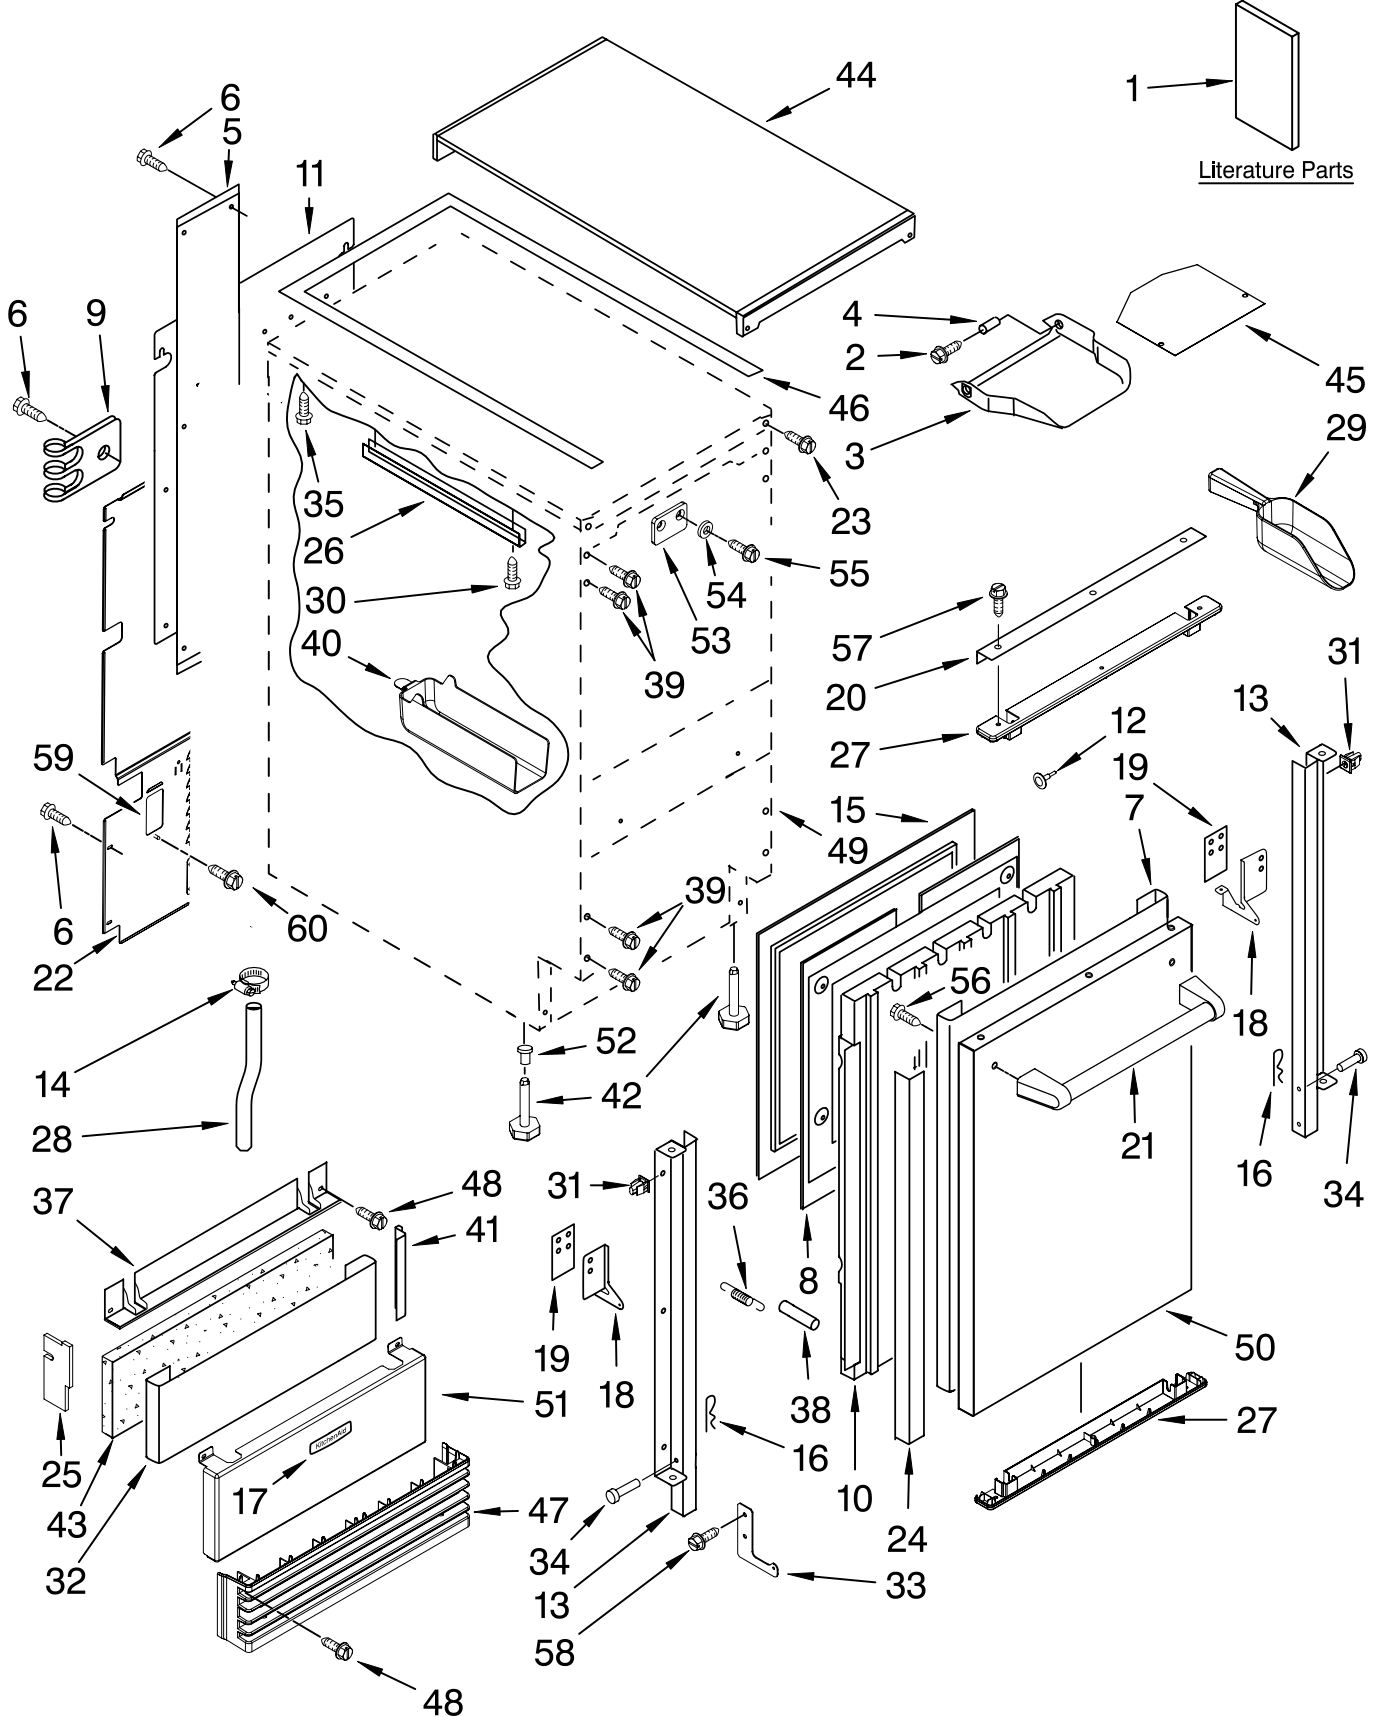

CABINET LINER AND DOOR PARTS

For Models: KUIO18NNVS0

(Stainless Steel)

ICE CUBE
MAKER

KitchenAid®

FOR ORDERING INFORMATION REFER TO PARTS PRICE LIST

CABINET LINER AND DOOR PARTS

For Models: KUIO18NNVS0

(Stainless Steel)

Illus. No.	Part No.	DESCRIPTION	Illus. No.	Part No.	DESCRIPTION	Illus. No.	Part No.	DESCRIPTION
1		Literature Parts	18		Hinge	41	2208596B	Grommet, Edge
	W10136912	Use & Care Guide		2208425	(Left Side)			guard(2)
	2324311	Service & Wiring Sheet		2208426	(Right Side)	42	2303615	Leg, Leveler (4)
2	3400886	Screw 8-18 x 1 1/4	19	2208401	Shim, Hinge	43	2208384	Insulation
3	2208354	Bin, Door	20	W10129511	Trim- Magnet	44	W10136884	Top
4	2185678	Spacer	21	W10129457	Handle, Bar	45	2185690	Shield, Electrical
5	2217394	Cover, Wiring	22	W10129444	Assembly, Unit Cover	46	2217296	Gasket, Top Panel
6	489442	Screw	23	8281186	Screw, Handle	47	W10136904	Grill, Front
7	2208352B	Panel, Exterior	24	2208595B	Grommet, Edge Guard(2)	48	489474	Screw 8-18 x 1 Cabinet & Liner (NOT SERVICED)
8	W10129510	Panel, Interior	25	2217225	Pad, Foam	49		
9	2208136	Clamp-Tube	26	2185691	Channel, Wiring	50	W10129483	Panel, Wrap
10	2208377	Insulation	27	W10129509	Endcap, Door	51	2208594S	Panel, Lower
11	2217227	Ballast-Back, I.M.	28	2208453	Tube, Drain	52	3400306	Nut, Leg Leveler
12	941839	Hole Plug	29	2208386	Scoop	53	2208434	Strike, Magnet
13		Bracket, Door	30	3400884	Screw 8-18 x 5/8	54	3400916	Washer
	2217466	(Left Side)	31	692400	Nut, Push-In	55	8281191	Screw
	2217465	(Right Side)	32	2208382B	Panel, Wrap Lower	56	3400237	Screw (Handle Bar)
14	489503	Clamp	33	2208487	Bracket, Spring	57	8534051	Screw
15	W10136896	Gasket, Door	34	2208417	Pin, Hinge	58	488208	Screw
16	2208535	Clip	35	489048	Screw, Ground	59	W10129515	Cover-Drain Pump
17	2319107	Nameplate	36	W10136900	Spring, Hinge	60	8281192	Screw
			37	W10136906	Endcap, Panel			
			38	2208530	Dampener, Spring			
			39	489423	Screw			
			40	2208449	Holder, Scoop			

FOR ORDERING INFORMATION REFER TO PARTS PRICE LIST