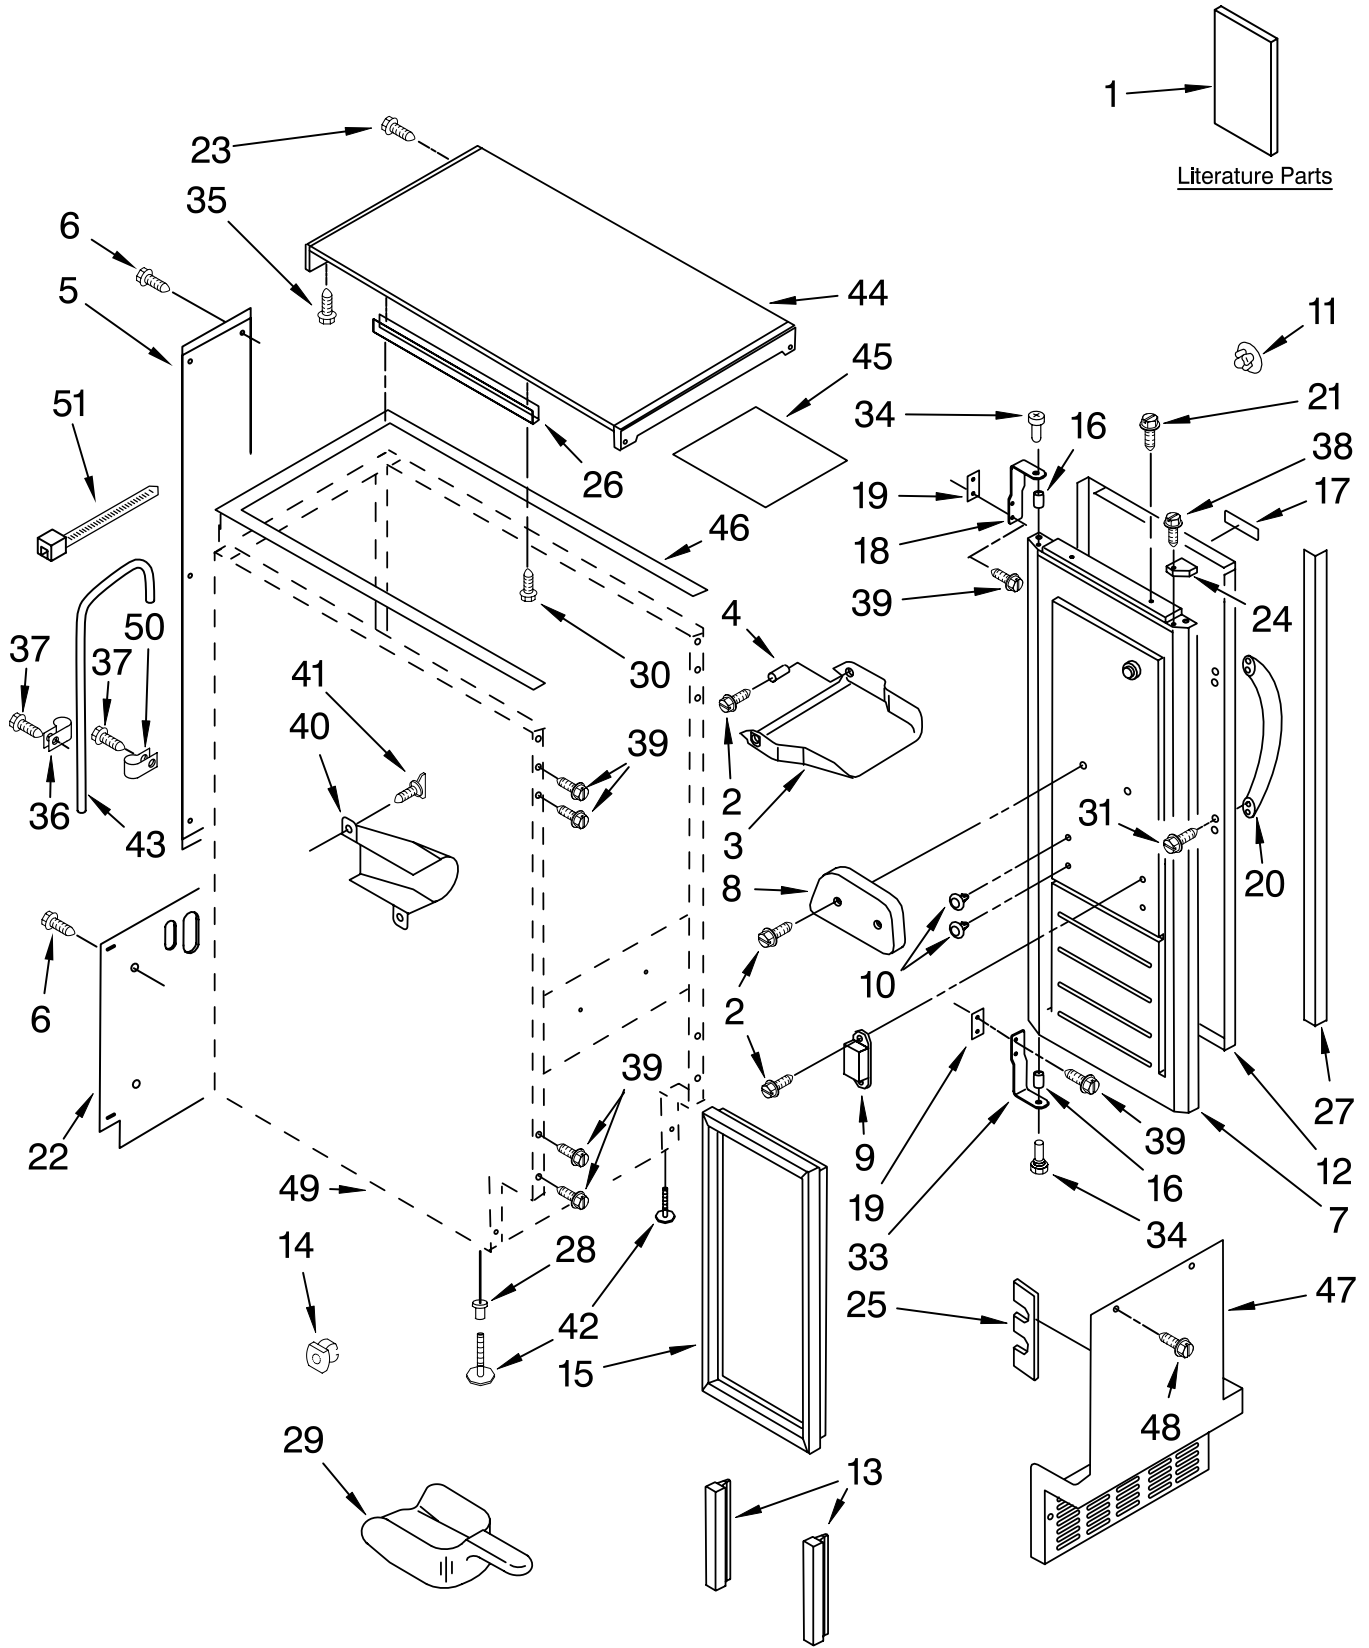

CABINET LINER AND DOOR PARTS

ICE CUBE
MAKER

For Models: KUIC15PLTS0
(Stainless-Pump Model)

KitchenAid®

FOR ORDERING INFORMATION REFER TO PARTS PRICE LIST

CABINET LINER AND DOOR PARTS

For Models: KUIC15PLTS0
(Stainless-Pump Model)

Illus. No.	Part No.	DESCRIPTION	Illus. No.	Part No.	DESCRIPTION	Illus. No.	Part No.	DESCRIPTION
1		Literature Parts	16	2185640	Sleeve, Hinge	31	3400037	Screw 10-32 x 3/8
	2313814	Use & Care Guide	17	W10046610	Nameplate	33	2185711	Hinge, Bottom
	2324311	Service & Wiring Sheet	18	2185710	Hinge, Top	34	2185712	Pin, Hinge
			19	2185709	Shim, Hinge	35	489048	Screw, Ground 8-32 x 1/2
2	3400886	Screw 8-18 x 1 1/4	20	9872207S	Handle, Door	36	2208367	Clamp
3	2185742	Bin, Door	21	8281186	Screw	37	8281265	Screw
4	2185678	Spacer	22	2185730	Assembly, Unit Cover	38	348689	Screw 8-18 x 3/4
5	2217394	Cover, Wiring	23	8281184	Screw	39	489423	Screw
6	489442	Screw	24		Filler, Endcap	40	2185927	Holder, Scoop
7	2932803B	Door		2185655B	Left Side	41	8281228	Thumbscrew
8	2185695	Cam, Door		2185656B	Right Side	42	3374849	Leg, Leveler(4)
9	2217393	Assembly, Magnetic Catch	25	2185756	Pad, Foam	43	2217467	Tube, Air Vent
10	941839	Plug, Hole	26	2185691	Channel, Wiring	44	2929700B	Top
11	2189000	Hole Plug, Handle	27	2185964	Grommet, Edge Guard (2)	45	2185690	Shield, Electrical
12	2313816	Wrap, Door	28	3400240	Nut, Leg Leveler	46	2217293	Gasket, Top Panel
13	2217367	Gasket, Bottom	29	585158	Scoop	47	2185571B	Grill, Front
14	692400	Nut, Push-In	30	3400884	Screw 8-18 x 5/8	48	489474	Screw 8-18 x 1 Cabinet & Liner (NOT SERVICED)
15	2217294	Gasket, Door				49		
						50	489505	Clamp
						51	2155774	Strap