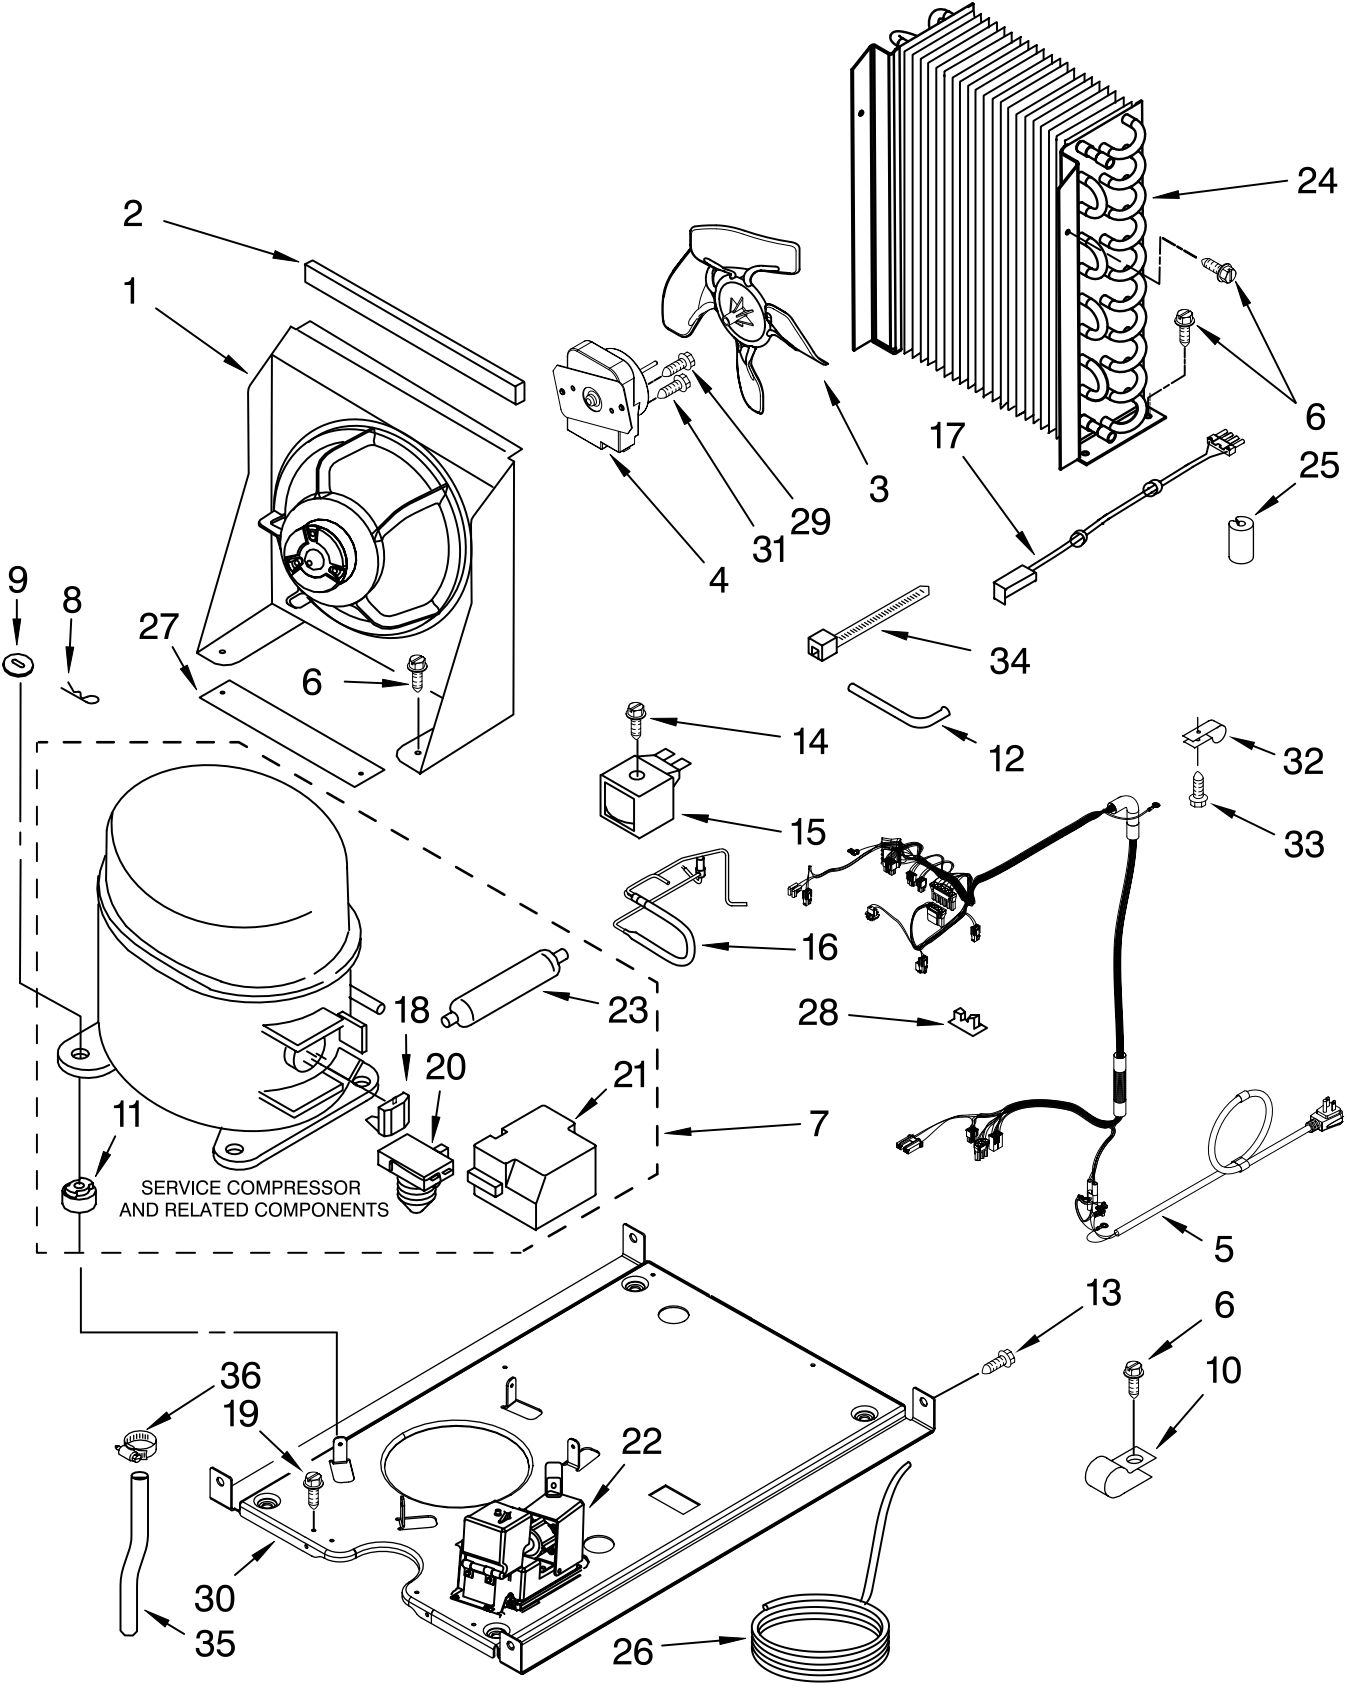

UNIT PARTS

For Models: KUIC15PLTS0
(Stainless-Pump Model)

SERVICE COMPRESSOR
AND RELATED COMPONENTS

FOR ORDERING INFORMATION REFER TO PARTS PRICE LIST

UNIT PARTS

For Models: KUIC15PLTS0
(Stainless-Pump Model)

Illus. No.	Part No.	DESCRIPTION
1	2185532	Bracket, Fan Mtg.
2	2185675	Pad, Foam
3	2188935	Blade, Fan
4	2315558	Motor & Mounting Plate Assembly
5	2310125	Wiring Harness, Complete Unit (Includes Power Cord)
6	304392	Screw 8-18 x 1/2
7	2313858	Compressor (Includes Illus. 11, 18, 20, 21 & 23)
8	A201435	Clip, Mounting
9	A201441	Shim (4)
10	2185960	Clamp (Power Cord)
11	2217318	Grommet (4) Production
	4387558	Service

Illus. No.	Part No.	DESCRIPTION
12	2208415	Tube, Process
13	489423	Screw
14	489472	Screw
15	759112	Coil, Solenoid
16	2313806	Hot Gas Valve
17	2187629	Wiring Harness, Condenser Fan
18		Overload Production
	2217223	Production
	4387938	Service (Includes Relay)
19	488500	Screw
20		Relay, Start Production
	2217224	Production
	4387938	Service (Includes Overload)
21		Cover, Terminal Production
	2208371	Production
	4387731	Service
22	2208534	Pump, Drain

Illus. No.	Part No.	DESCRIPTION
23		Drier
	2319826	Production
	4387019	Service
24	2313624	Condenser
25	2319835	Grommet-Cond.(1)
26	2208432	Tube, Drainage
27	2217397	Pad, Foam (2)
28	1115375	Clip-Wiring
29	8281197	Screw
30	2217388	Base, Unit
31	8281196	Screw
32	W1005420	Clamp-Nylon
33	3400884	Screw
34	851095	Wire Tie
35	2185672	Tube, Drain
36	489503	Clamp

REFRIGERANT CHARGE

6.5 OZ. (R134A)