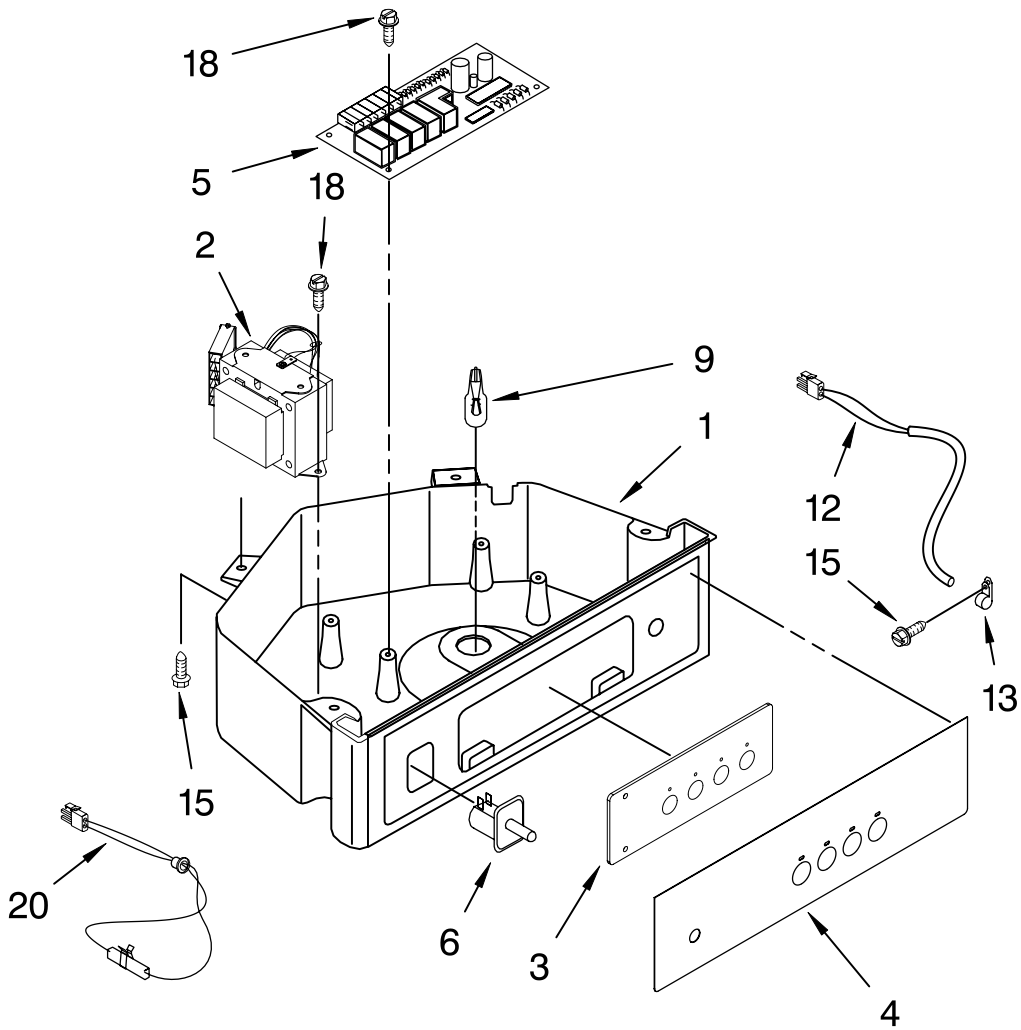

For Models: KUIC15PLTS0
(Stainless-Pump Model)

Illus. No.	Part No.	DESCRIPTION
1	2313741	Valve, Complete Water
2	2217286	Tube, Plastic
3	488208	Screw
4	2185523	Dispenser, Water
5	2217269	Evaporator
6	2313705	Pump Reservoir Drain
7	2313851	Tube, Reservoir Pump
8	2172593	Tube, Water Fill
9	488660	Nut, Speed
10	836667	Spacer
11	2208539	Fastener, Pushnut
12	489443	Screw
13	2185625	Reservoir, Water Slide
14	2185626	Tube
15	2313890	Hose, Overflow
16	2313604	Guide-Ice Grid
17	2313603	Bracket, Front and Rear
18	2313602	Bracket, Side Left and Right
19	2185681	Harness, Grid
20	2324305	Tube
21	2310169	Wire Assembly Valve
26	3400886	Screw 8-18 x 1 1/4
28	2313637	Grid Assembly (Complete)
29	2174754	Wire, Grid Cutter
30	2185570	Cover, Grid
31	8281228	Thumbscrew
32	2313834	Reservoir, Water
33	3400884	Screw 8-18 x 5/8
34	2185696	Cap, Drain
35	3400909	Nut, Push-In

FOR ORDERING INFORMATION REFER TO PARTS PRICE LIST

PUMP PARTS

For Models: KUIC15PLTS0
(Stainless-Pump Model)

Illus. No.	Part No.	DESCRIPTION
1	2313628	Pump Recirculating
2	3400884	Screw 8-18 x 5/8
3	2185677	Cover, Pump
4	2313844	Bracket, Connector Assembly
5	2313627	Bracket-Pump
6	2313643	Sensor-Motor
7	2324307	Clip-Retainer (3)
8	2310092	Wiring Harness Main To Pump
9	2313702	Pump Assembly

FOR ORDERING INFORMATION REFER TO PARTS PRICE LIST

CONTROL PANEL PARTS

For Models: KUIC15PLTS0
(Stainless-Pump Model)

Illus. No.	Part No.	DESCRIPTION
1	2185738	Box, Control
2	2310139	Transformer
3	2304122	Assembly, Switch (ALSO ORDER #4)
4	2313693	Overlay
5	2321774	Control Board
6	2149705	Switch, Plunger Grid/Light
9	745362	Bulb
12	2313633	Thermostat, Bin
13	2185825	Clamp
15	3400884	Screw 8-18 x 5/8
18	3400850	Screw 8-16 x 3/8
20	2313635	Thermister, Ice Control