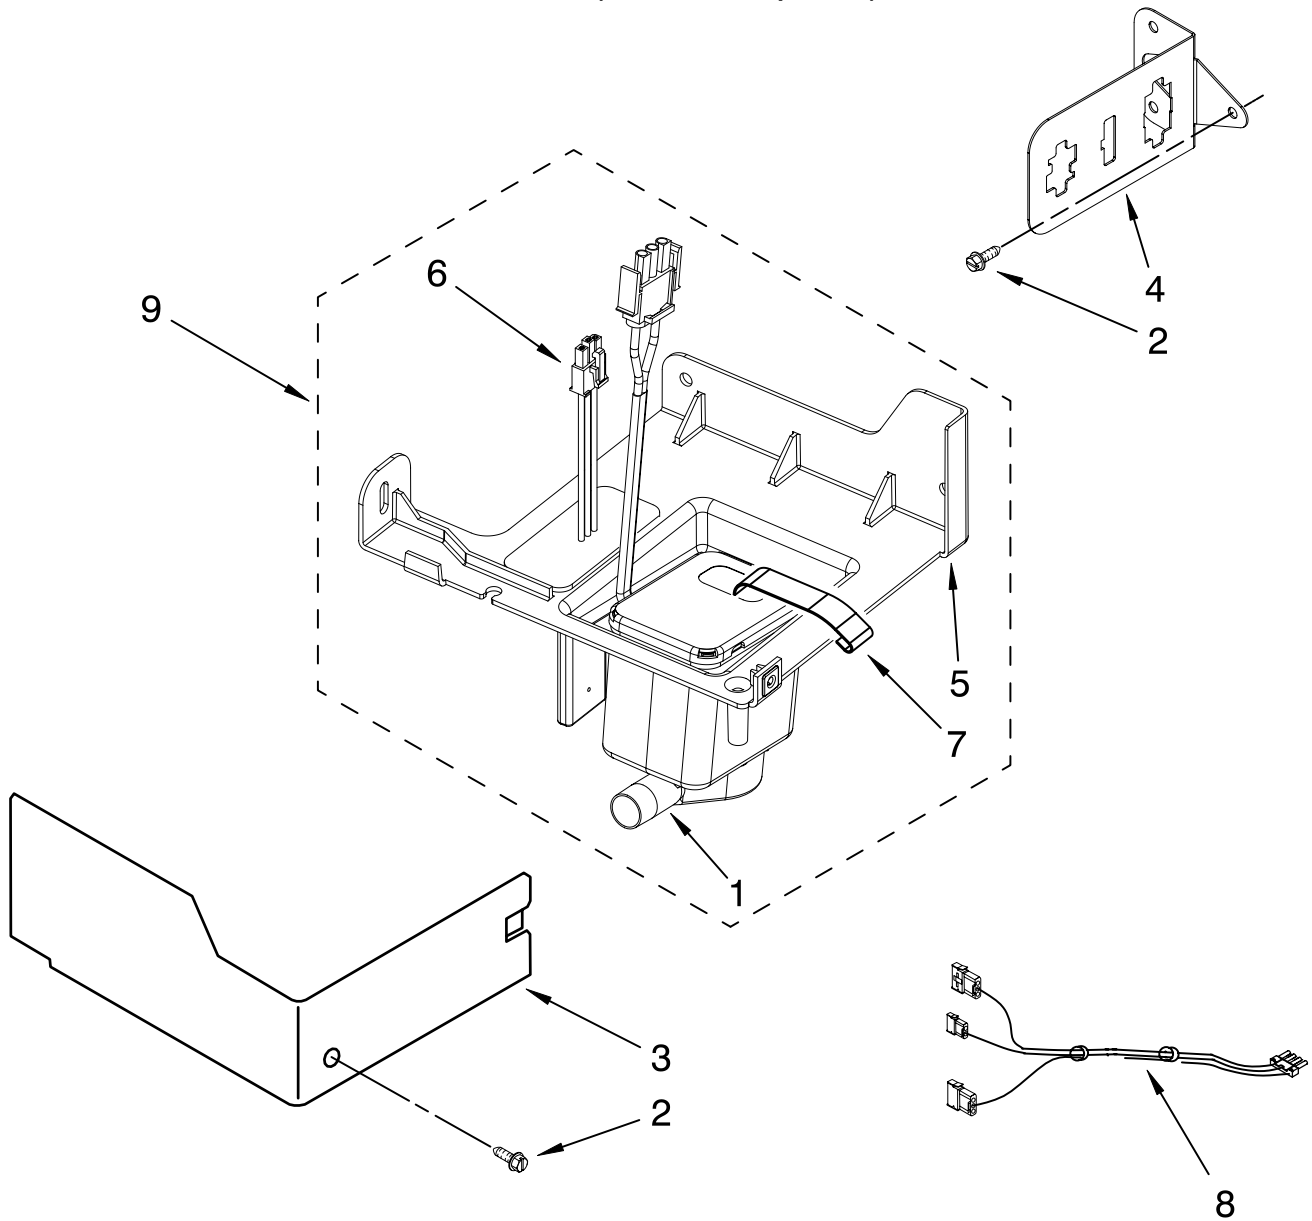

FOR ORDERING INFORMATION REFER TO PARTS PRICE LIST

EVAPORATOR, ICE CUTTER GRID AND WATER PARTS

For Models: KUIC15PLTS0
(Stainless-Pump Model)

FOR ORDERING INFORMATION REFER TO PARTS PRICE LIST

EVAPORATOR, ICE CUTTER GRID AND WATER PARTS

For Models: KUIC15PLTS0
(Stainless-Pump Model)

Illus. No.	Part No.	DESCRIPTION
1	2313741	Valve, Complete Water
2	2217286	Tube, Plastic
3	488208	Screw
4	2185523	Dispenser, Water
5	2217269	Evaporator
6	2313705	Pump Reservoir Drain
7	2313851	Tube, Reservoir Pump
8	2172593	Tube, Water Fill
9	488660	Nut, Speed
10	836667	Spacer
11	2208539	Fastener, Pushnut
12	489443	Screw
13	2185625	Reservoir, Water Slide
14	2185626	Tube
15	2313890	Hose, Overflow
16	2313604	Guide-Ice Grid
17	2313603	Bracket, Front and Rear
18	2313602	Bracket, Side Left and Right
19	2185681	Harness, Grid
20	2324305	Tube
21	2310169	Wire Assembly Valve
26	3400886	Screw 8-18 x 1 1/4
28	2313637	Grid Assembly (Complete)
29	2174754	Wire, Grid Cutter
30	2185570	Cover, Grid
31	8281228	Thumbscrew
32	2313834	Reservoir, Water
33	3400884	Screw 8-18 x 5/8
34	2185696	Cap, Drain
35	3400909	Nut, Push-In

FOR ORDERING INFORMATION REFER TO PARTS PRICE LIST

PUMP PARTS

For Models: KUIC15PLTS0
(Stainless-Pump Model)

Illus. No.	Part No.	DESCRIPTION
1	2313628	Pump Recirculating
2	3400884	Screw 8-18 x 5/8
3	2185677	Cover, Pump
4	2313844	Bracket, Connector Assembly
5	2313627	Bracket-Pump
6	2313643	Sensor-Motor
7	2324307	Clip-Retainer (3)
8	2310092	Wiring Harness Main To Pump
9	2313702	Pump Assembly