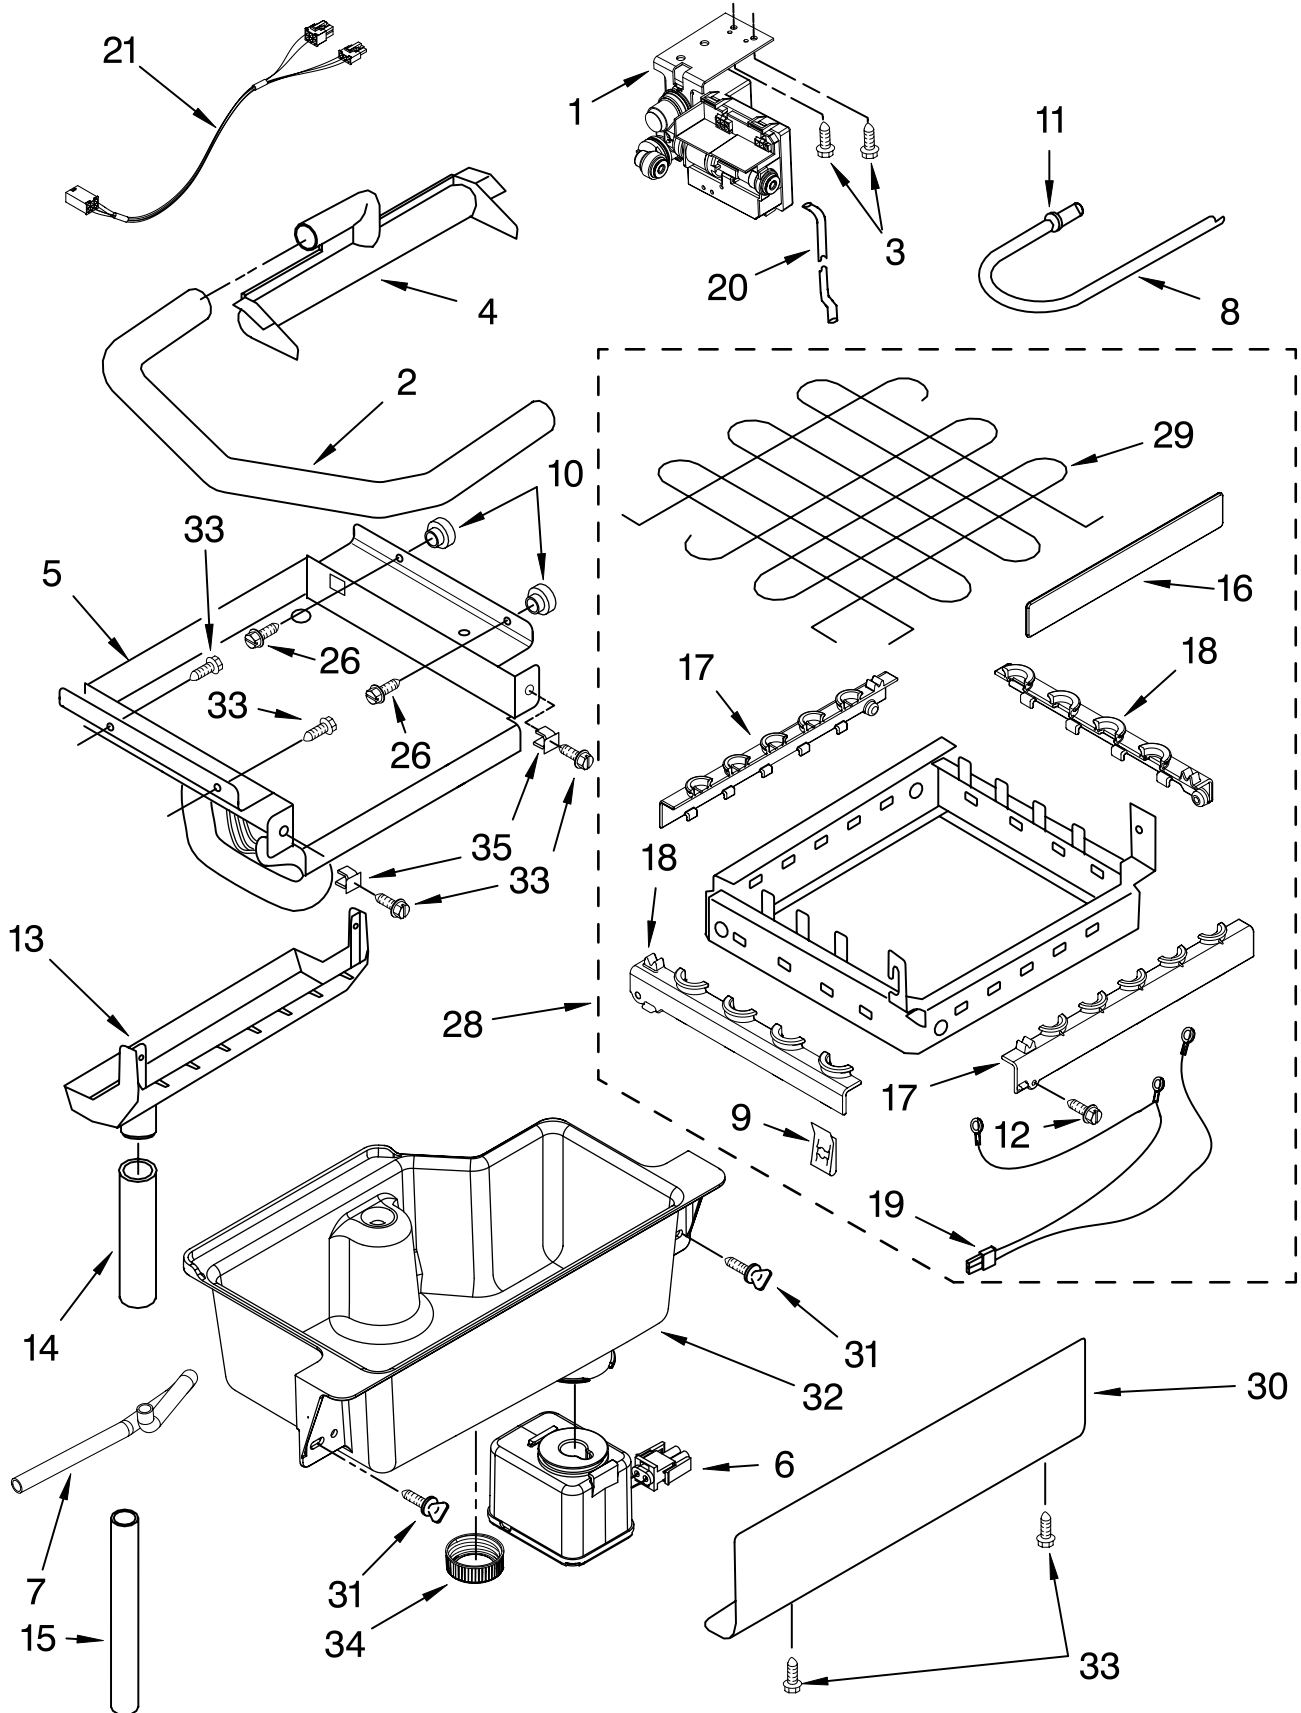

EVAPORATOR, ICE CUTTER GRID AND WATER PARTS

For Models: KUIC15PLTS0
(Stainless-Pump Model)

FOR ORDERING INFORMATION REFER TO PARTS PRICE LIST

EVAPORATOR, ICE CUTTER GRID AND WATER PARTS

For Models: KUIC15PLTS0
(Stainless-Pump Model)

Illus. No.	Part No.	DESCRIPTION
1	2313741	Valve, Complete Water
2	2217286	Tube, Plastic
3	488208	Screw
4	2185523	Dispenser, Water
5	2217269	Evaporator
6	2313705	Pump Reservoir Drain
7	2313851	Tube, Reservoir Pump
8	2172593	Tube, Water Fill
9	488660	Nut, Speed
10	836667	Spacer
11	2208539	Fastener, Pushnut
12	489443	Screw
13	2185625	Reservoir, Water Slide
14	2185626	Tube
15	2313890	Hose, Overflow
16	2313604	Guide-Ice Grid
17	2313603	Bracket, Front and Rear
18	2313602	Bracket, Side Left and Right
19	2185681	Harness, Grid
20	2324305	Tube
21	2310169	Wire Assembly Valve
26	3400886	Screw 8-18 x 1 1/4
28	2313637	Grid Assembly (Complete)
29	2174754	Wire, Grid Cutter
30	2185570	Cover, Grid
31	8281228	Thumbscrew
32	2313834	Reservoir, Water
33	3400884	Screw 8-18 x 5/8
34	2185696	Cap, Drain
35	3400909	Nut, Push-In

FOR ORDERING INFORMATION REFER TO PARTS PRICE LIST