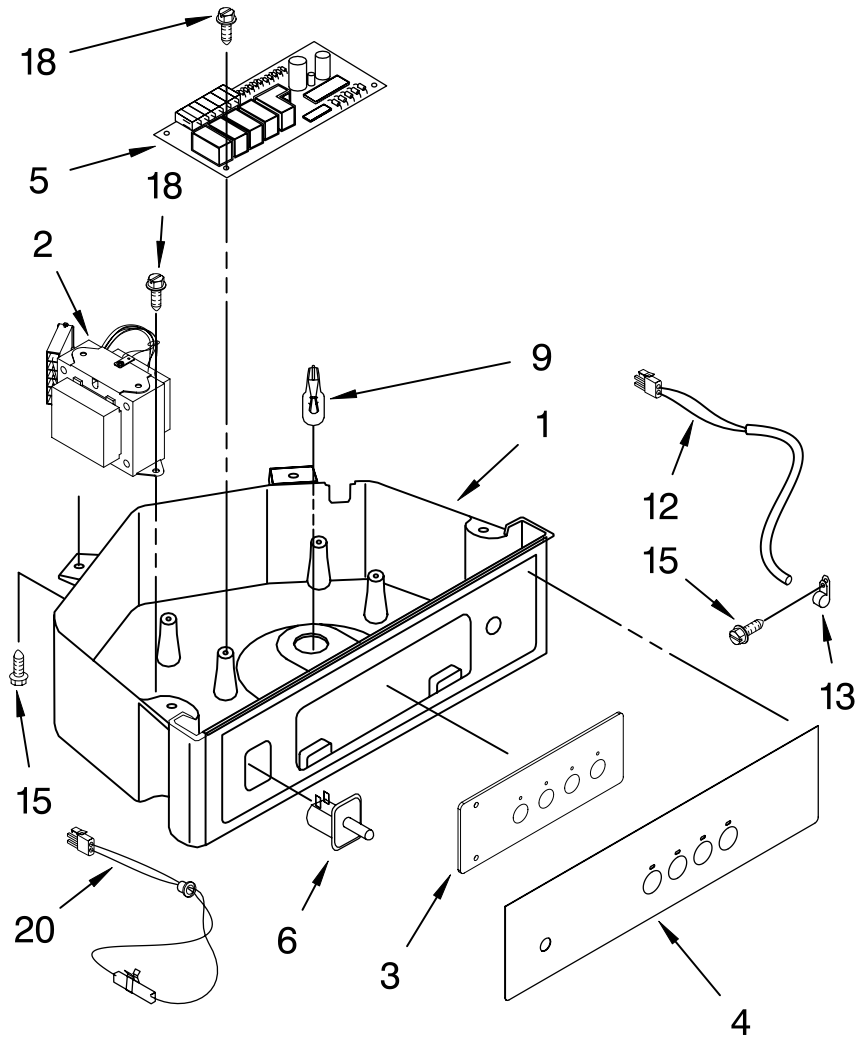

For Model: KUIC15NRTS0
(Stainless Steel)

Illus. No.	Part No.	DESCRIPTION
1	2313741	Valve, Complete Water
2	2217286	Tube, Plastic
3	488208	Screw
4	2185523	Dispenser, Water
5	2217269	Evaporator
6	2313705	Pump, Drain
7	2313851	Tube, Reservoir Pump
8	2172593	Tube, Water Fill
9	488660	Nut, Speed
10	836667	Spacer
11	2208539	Fastener, Pushnut
12	489443	Screw
13	2185625	Reservoir, Water Slide
14	2185626	Tube
15	2313890	Hose, Overflow
16	2313604	Guide-Ice, Grid
17	2313603	Bracket, Front and Rear
18	2313602	Bracket, Side Left and Right
19	2185681	Harness, Grid
20	2324305	Tube
21	2310169	Wire Assembly (Valve)
26	3400886	Screw
28	2313637	Grid Assembly (Complete)
29	2174754	Wire, Grid Cutter
30	2185570	Cover, Grid
31	8281228	Thumbscrew
32	2313834	Reservoir, Water
33	3400884	Screw
34	2185696	Cap, Drain
35	3400909	Nut, Push-In

FOR ORDERING INFORMATION REFER TO PARTS PRICE LIST

PUMP PARTS

For Model: KUIC15NRTS0
(Stainless Steel)

Illus. No.	Part No.	DESCRIPTION
1	2313628	Pump-Recirculating
2	3400884	Screw 8-18 X 5/8
3	2185677	Cover, Pump
4	2313844	Bracket, Connector Assembly
5	2313627	Bracket-Pump
6	2313643	Sensor-Water Level
7	2324307	Clip-Retainer (3)
8	2310092	Wiring Harness Main To Pump
9	2313702	Pump Assembly

FOR ORDERING INFORMATION REFER TO PARTS PRICE LIST

CONTROL PANEL PARTS

For Model: KUIC15NRTS0
(Stainless Steel)

Illus. No.	Part No.	DESCRIPTION
1	2185738	Box, Control
2	2310139	Transformer
3	2304122	Assembly, Switch (ALSO ORDER #4)
4	2313693	Overlay
5	2321774	Control Board
6	2149705	Switch, Plunger Grid/Light
9	745362	Bulb
12	2313633	Thermostat, Bin
13	2185825	Clamp
15	3400884	Screw
18	3400850	Screw
20	2313635	Thermister, Ice Control