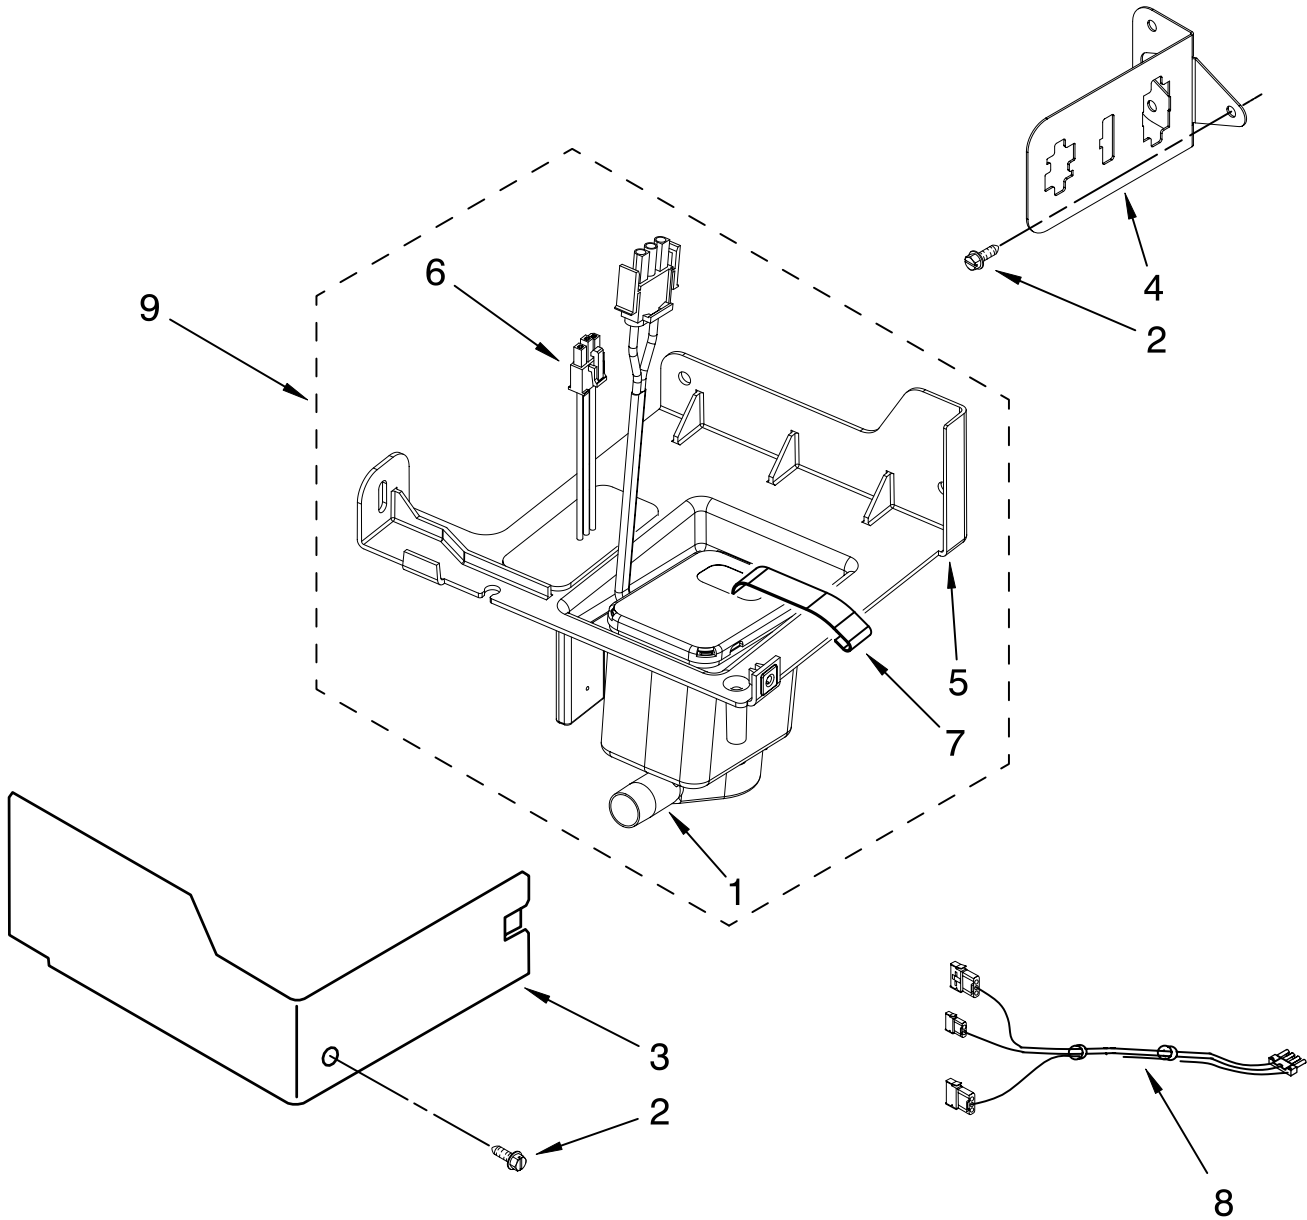

FOR ORDERING INFORMATION REFER TO PARTS PRICE LIST

EVAPORATOR, ICE CUTTER GRID AND WATER PARTS

For Model: KUIC15NRTS0
(Stainless Steel)

FOR ORDERING INFORMATION REFER TO PARTS PRICE LIST

EVAPORATOR, ICE CUTTER GRID AND WATER PARTS

For Model: KUIC15NRTS0
(Stainless Steel)

Illus. No.	Part No.	DESCRIPTION
1	2313741	Valve, Complete Water
2	2217286	Tube, Plastic
3	488208	Screw
4	2185523	Dispenser, Water
5	2217269	Evaporator
6	2313705	Pump, Drain
7	2313851	Tube, Reservoir Pump
8	2172593	Tube, Water Fill
9	488660	Nut, Speed
10	836667	Spacer
11	2208539	Fastener, Pushnut
12	489443	Screw
13	2185625	Reservoir, Water Slide
14	2185626	Tube
15	2313890	Hose, Overflow
16	2313604	Guide-Ice, Grid
17	2313603	Bracket, Front and Rear
18	2313602	Bracket, Side Left and Right
19	2185681	Harness, Grid
20	2324305	Tube
21	2310169	Wire Assembly (Valve)
26	3400886	Screw
28	2313637	Grid Assembly (Complete)
29	2174754	Wire, Grid Cutter
30	2185570	Cover, Grid
31	8281228	Thumbscrew
32	2313834	Reservoir, Water
33	3400884	Screw
34	2185696	Cap, Drain
35	3400909	Nut, Push-In

FOR ORDERING INFORMATION REFER TO PARTS PRICE LIST

PUMP PARTS

For Model: KUIC15NRTS0
(Stainless Steel)

Illus. No.	Part No.	DESCRIPTION
1	2313628	Pump-Recirculating
2	3400884	Screw 8-18 X 5/8
3	2185677	Cover, Pump
4	2313844	Bracket, Connector Assembly
5	2313627	Bracket-Pump
6	2313643	Sensor-Water Level
7	2324307	Clip-Retainer (3)
8	2310092	Wiring Harness Main To Pump
9	2313702	Pump Assembly