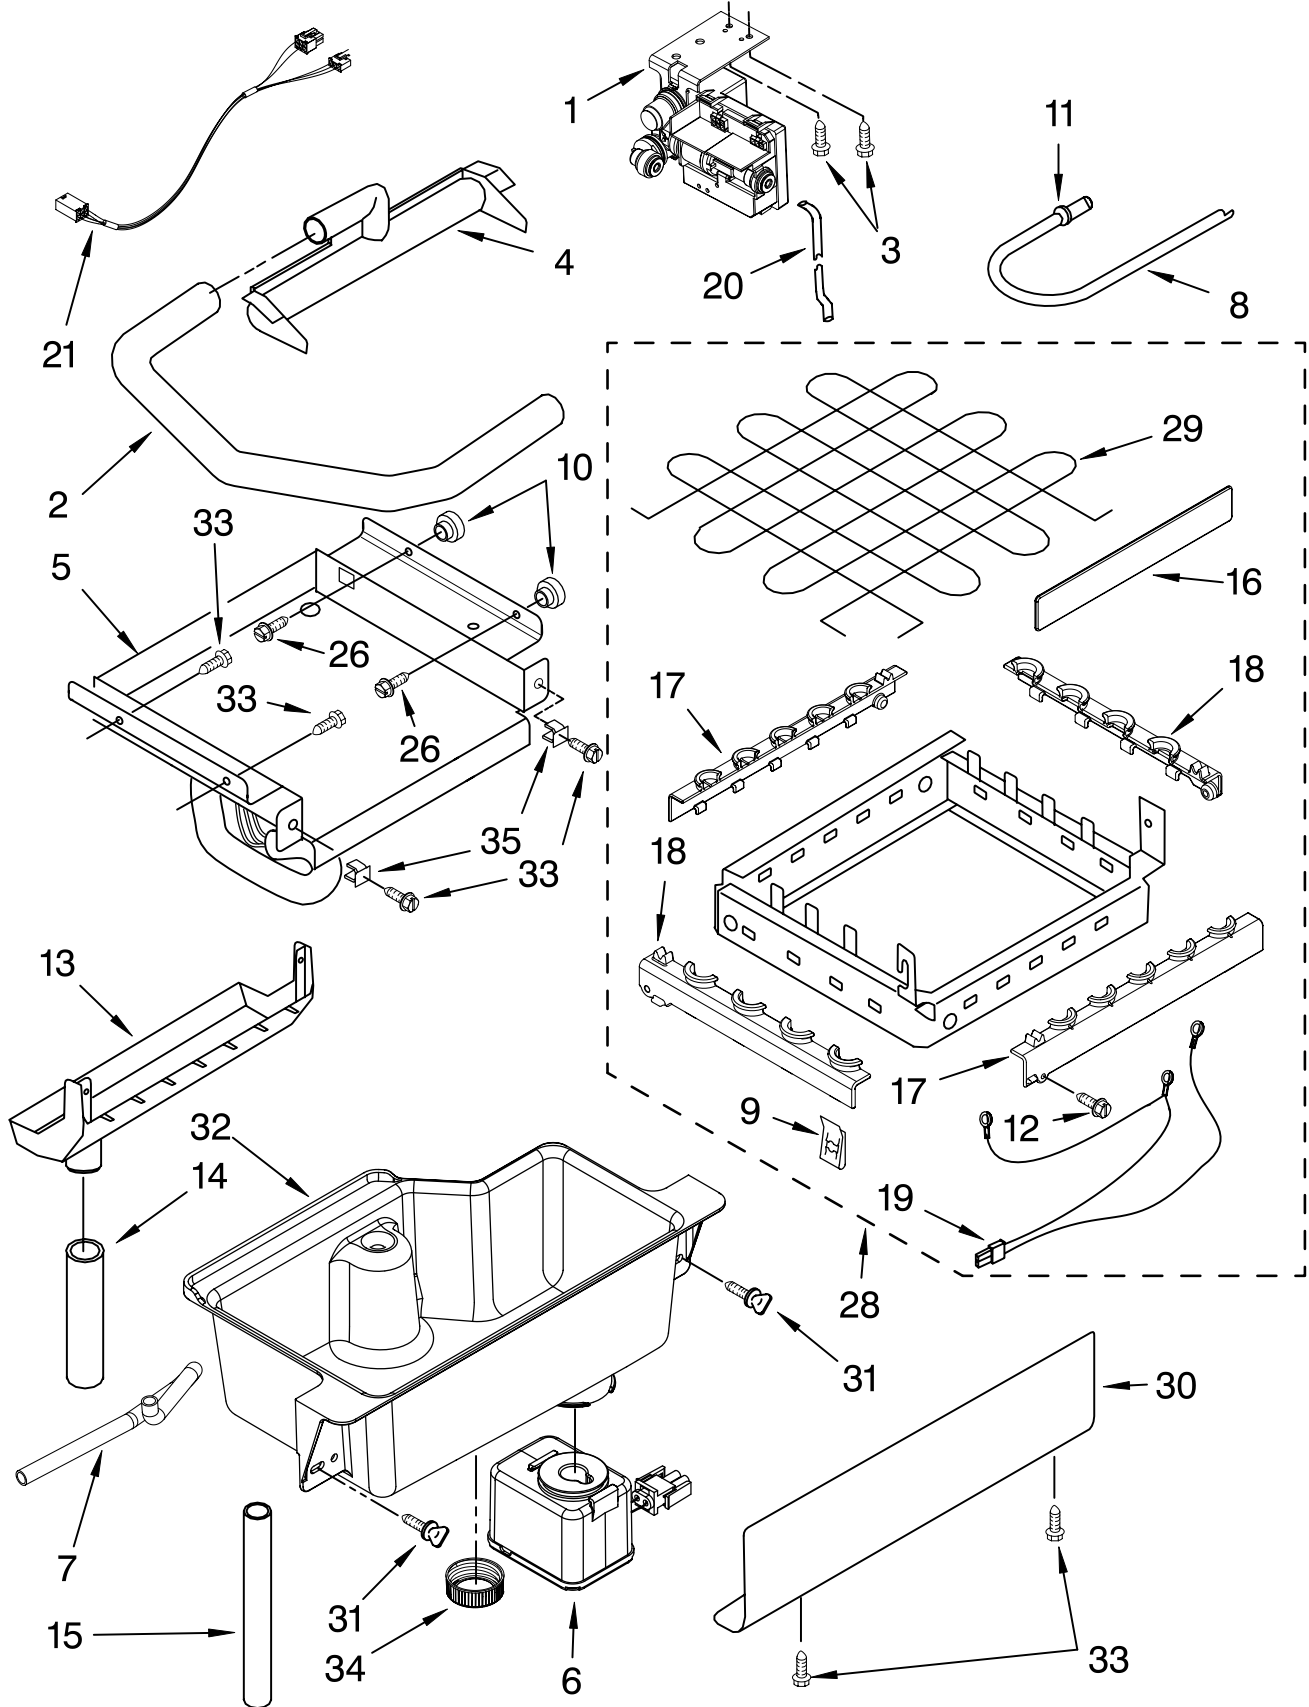

EVAPORATOR, ICE CUTTER GRID AND WATER PARTS

For Model: KUIC15NRTS0
(Stainless Steel)

FOR ORDERING INFORMATION REFER TO PARTS PRICE LIST

EVAPORATOR, ICE CUTTER GRID AND WATER PARTS

For Model: KUIC15NRTS0
(Stainless Steel)

Illus. No.	Part No.	DESCRIPTION
1	2313741	Valve, Complete Water
2	2217286	Tube, Plastic
3	488208	Screw
4	2185523	Dispenser, Water
5	2217269	Evaporator
6	2313705	Pump, Drain
7	2313851	Tube, Reservoir Pump
8	2172593	Tube, Water Fill
9	488660	Nut, Speed
10	836667	Spacer
11	2208539	Fastener, Pushnut
12	489443	Screw
13	2185625	Reservoir, Water Slide
14	2185626	Tube
15	2313890	Hose, Overflow
16	2313604	Guide-Ice, Grid
17	2313603	Bracket, Front and Rear
18	2313602	Bracket, Side Left and Right
19	2185681	Harness, Grid
20	2324305	Tube
21	2310169	Wire Assembly (Valve)
26	3400886	Screw
28	2313637	Grid Assembly (Complete)
29	2174754	Wire, Grid Cutter
30	2185570	Cover, Grid
31	8281228	Thumbscrew
32	2313834	Reservoir, Water
33	3400884	Screw
34	2185696	Cap, Drain
35	3400909	Nut, Push-In

FOR ORDERING INFORMATION REFER TO PARTS PRICE LIST