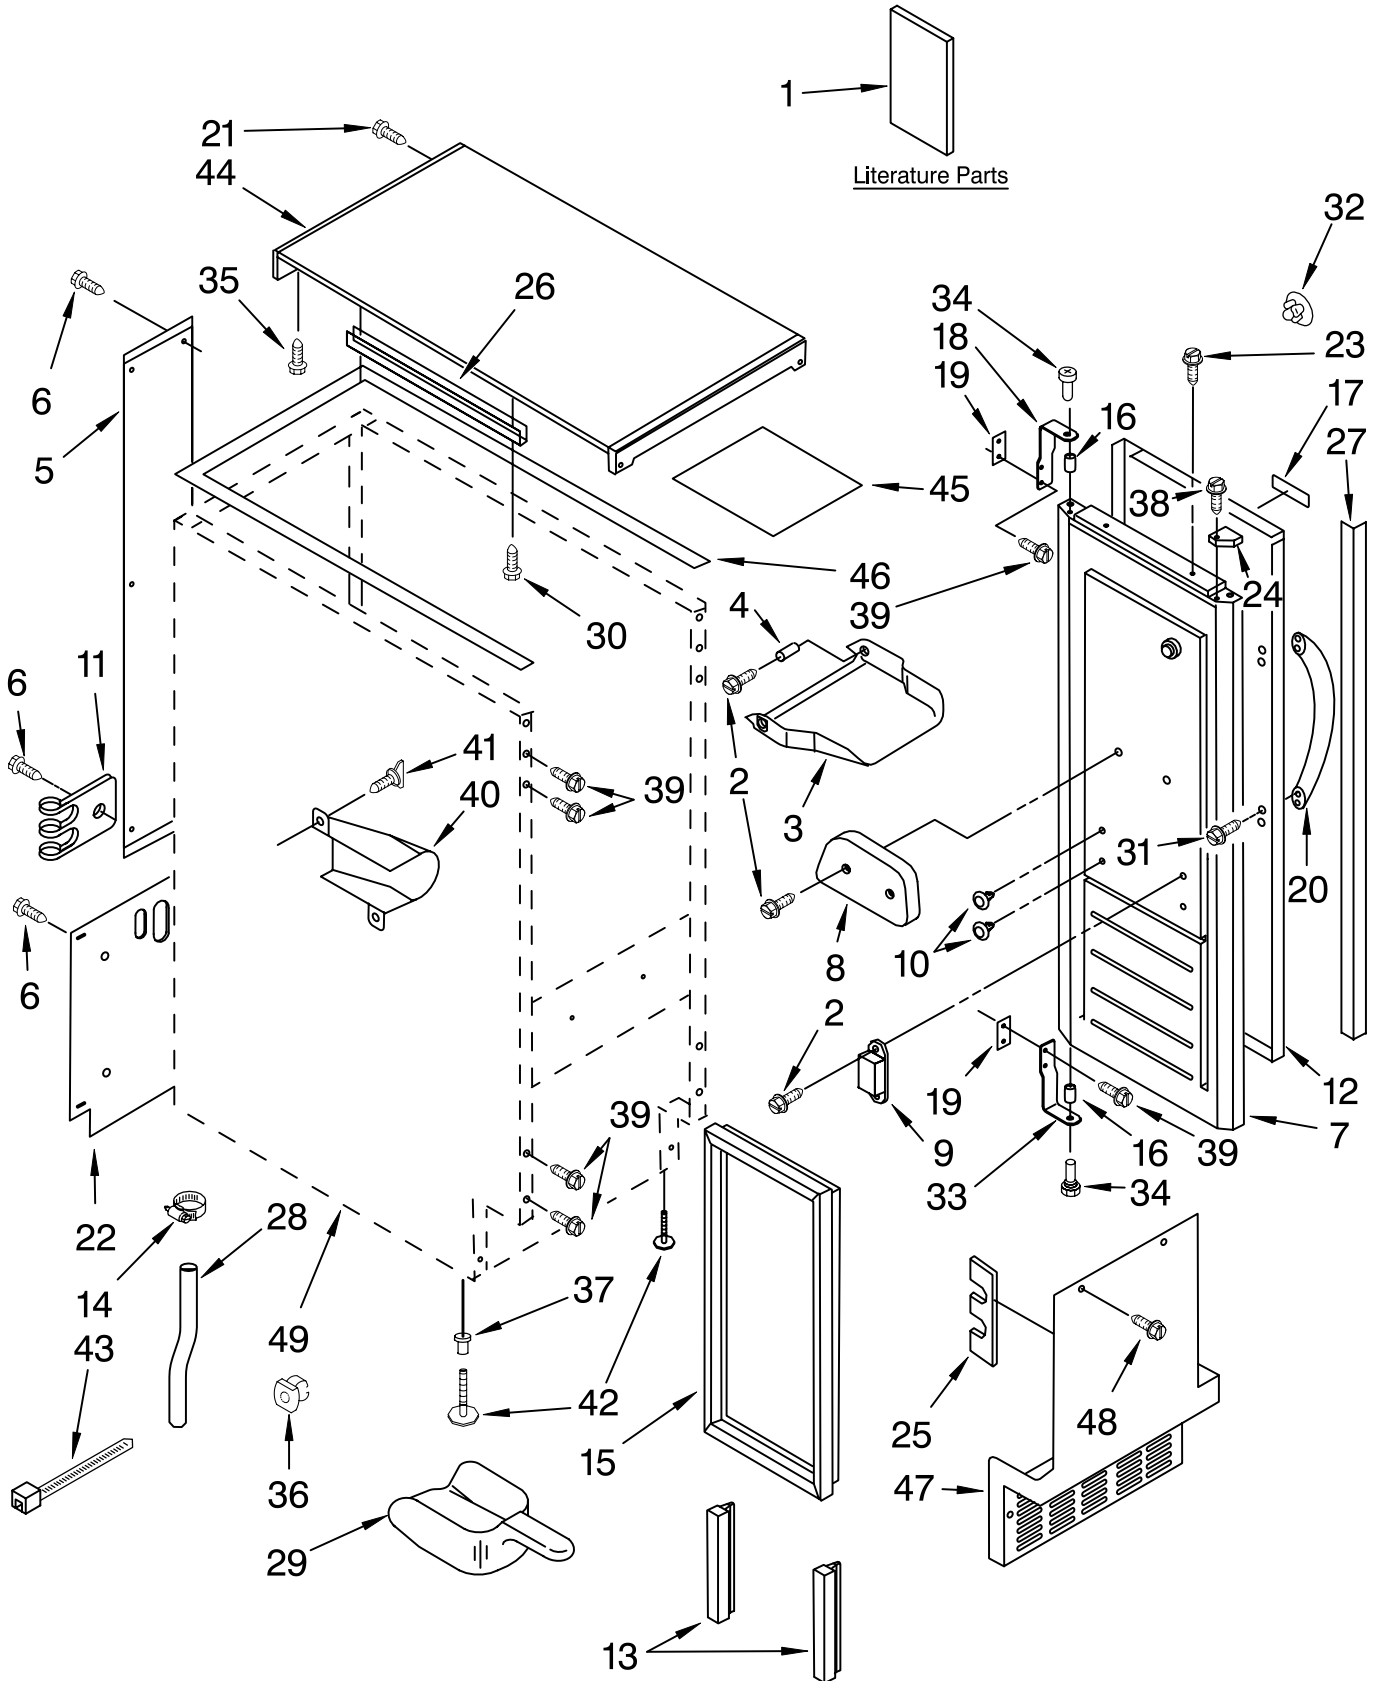

CABINET LINER AND DOOR PARTS

ICE CUBE
MAKER

For Model: KUIC15NRTS0
(Stainless Steel)

KitchenAid®

FOR ORDERING INFORMATION REFER TO PARTS PRICE LIST

CABINET LINER AND DOOR PARTS

For Model: KUIC15NRTS0
(Stainless Steel)

Illus. No.	Part No.	DESCRIPTION	Illus. No.	Part No.	DESCRIPTION	Illus. No.	Part No.	DESCRIPTION
1		Literature Parts	15	2217294	Gasket, Door	31	3400037	Screw
	2313814	Use & Care Guide	16	2185640	Sleeve, Hinge	32	2189000	Plug, Handle
	2324311	Service & Wiring Sheet	17	w10046610	Nameplate	33	2185711	Hinge, Bottom
2	3400886	Screw	18	2185710	Hinge, Top	34	2185712	Pin, Hinge
3	2185742	Bin, Door	19	2185709	Shim, Hinge	35	489048	Screw, Ground
4	2185678	Spacer	20	9872207S	Handle, Door	36	692400	Nut, Push-In
5	2217394	Cover, Wiring	21	8281184	Screw	37	3400240	Nut, Leg Leveler
6	489442	Screw	22	2185730	Assembly, Unit Cover	38	348689	Screw
7	2932803B	Door	23	8281186	Screw	39	489423	Screw
8	2185695	Cam, Door	24		Filler, Endcap	40	2185927	Holder, Scoop
9	2217393	Assembly, Magnetic Catch		2185655B	Left Side	41	8281228	Thumbscrew
10	941839	Plug, Hole		2185656B	Right Side	42	3374849	Leg, Leveler (4)
11	2208136	Clamp	25	2185756	Pad, Foam	43	2155774	Strap
12	2313815	Wrap, Door	26	2185691	Channel, Wiring	44	2929700B	Top
13	2217367	Gasket, Bottom	27	2185964	Grommet, Edge Guard (2)	45	2185690	Shield, Electrical
14	489503	Clamp	28	2185989	Tube, Drain	46	2217293	Gasket, Top Panel
			29	585158	Scoop	47	2185571B	Grill, Front
			30	3400884	Screw	48	489474	Screw
						49		Cabinet & Liner (NOT SERVICED)

FOR ORDERING INFORMATION REFER TO PARTS PRICE LIST

PUMP PARTS

For Model: KUIC15NRTS0
(Stainless Steel)

Illus. No.	Part No.	DESCRIPTION
1	2313628	Pump-Recirculating
2	3400884	Screw 8-18 X 5/8
3	2185677	Cover, Pump
4	2313844	Bracket, Connector Assembly
5	2313627	Bracket-Pump
6	2313643	Sensor-Water Level
7	2324307	Clip-Retainer (3)
8	2310092	Wiring Harness Main To Pump
9	2313702	Pump Assembly