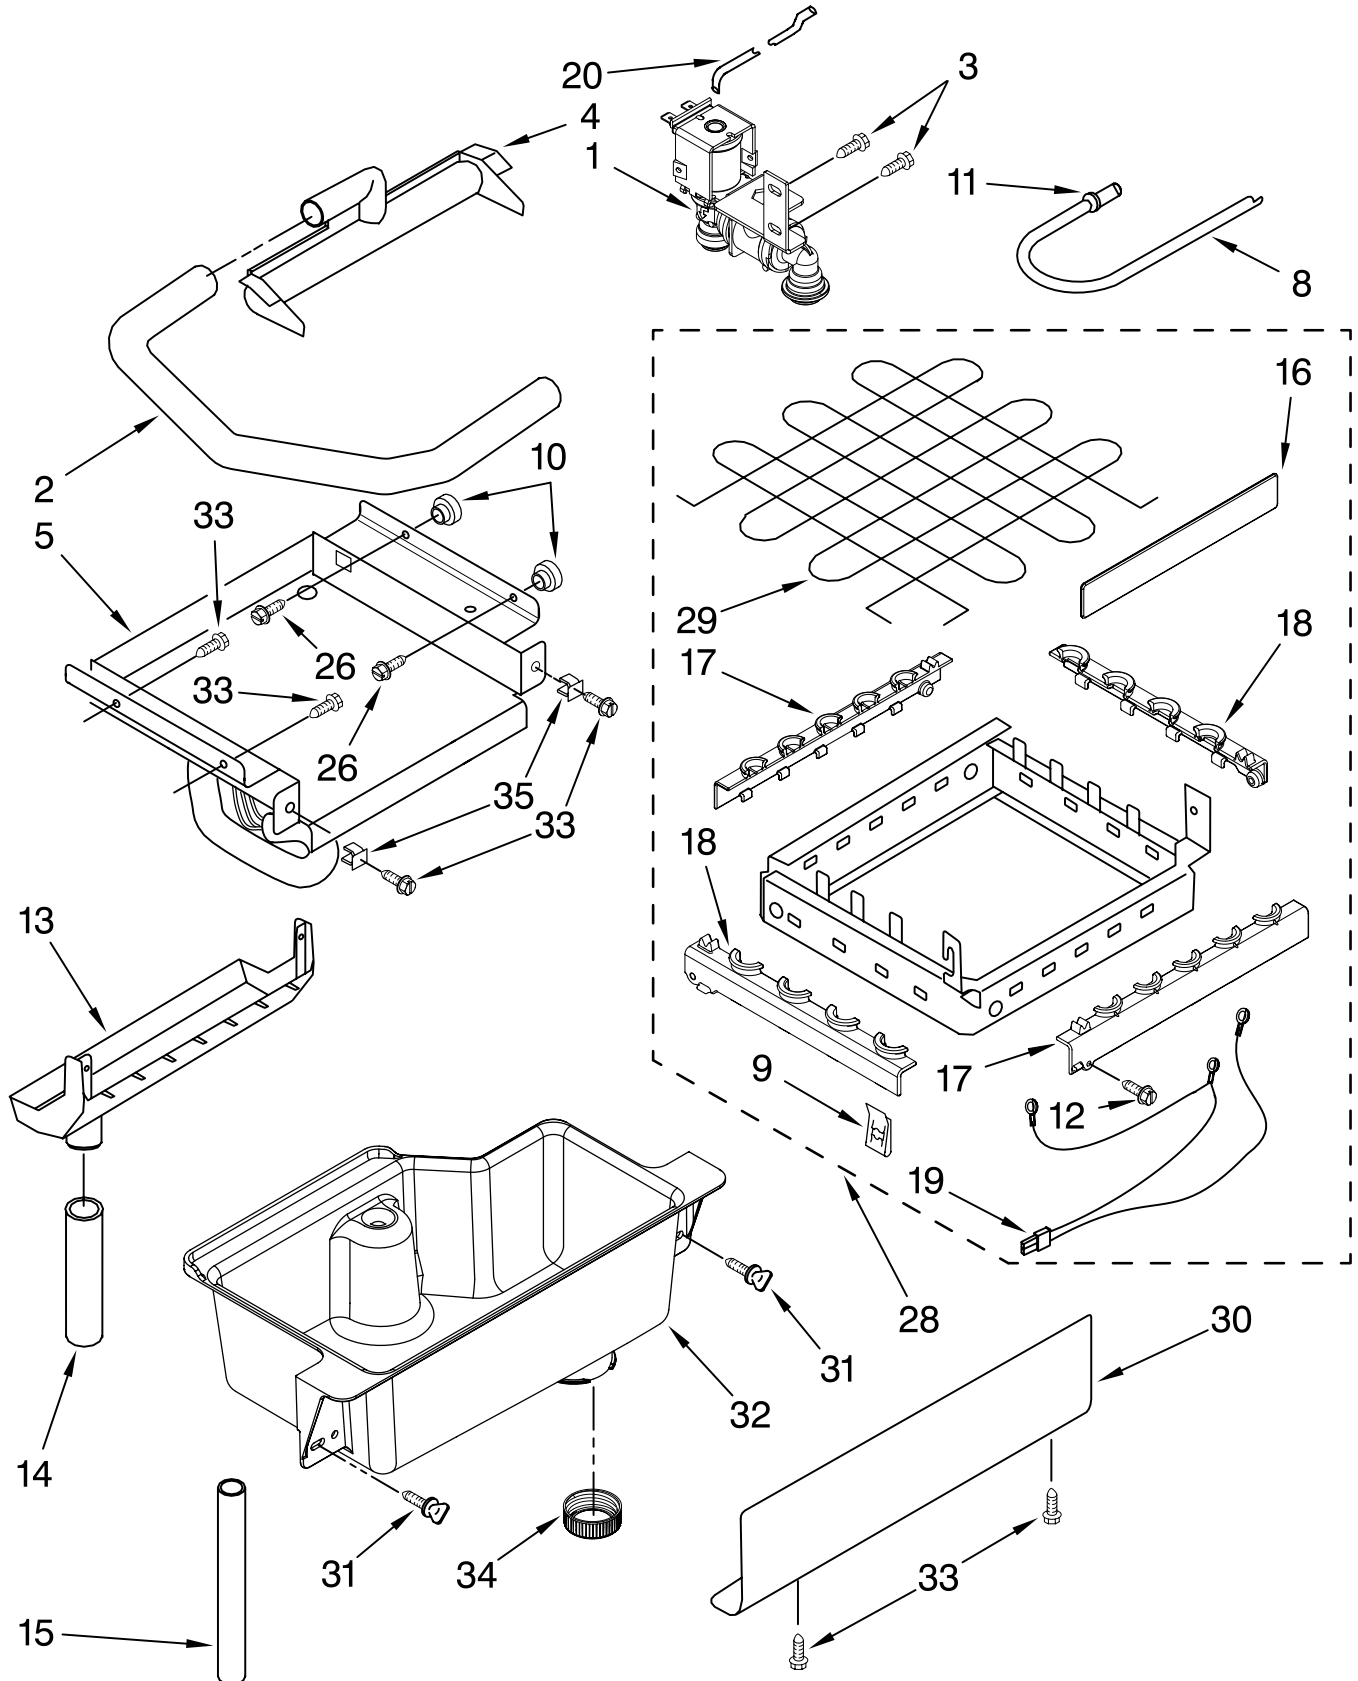

EVAPORATOR, ICE CUTTER GRID AND WATER PARTS

For Model: KUIC15NRSS0
(Stainless Steel)

FOR ORDERING INFORMATION REFER TO PARTS PRICE LIST

EVAPORATOR, ICE CUTTER GRID AND WATER PARTS

For Model: KUIC15NRSS0
(Stainless Steel)

Illus. No.	Part No.	DESCRIPTION
1	2313644	Valve, Complete Water
2	2217286	Tube, Plastic
3	488208	Screw
4	2185523	Dispenser, Water
5	2217269	Evaporator
8	2172593	Tube, Water Fill
9	488660	Nut, Speed
10	836667	Spacer
11	2208539	Fastener, Pushnut
12	489443	Screw
13	2185625	Reservoir, Water Slide
14	2185626	Tube
15	2185673	Hose, Overflow
16	2313604	Guide-Ice, Grid
17	2313603	Bracket, Front and Rear
18	2313602	Bracket, Side Left and Right
19	2185681	Harness, Grid
20	2313745	Tube
26	3400886	Screw
28	2313637	Grid Assembly (Complete)
29	2174754	Wire, Grid Cutter
30	2185570	Cover, Grid
31	8281228	Thumbscrew
32	2217379	Reservoir, Water
33	3400884	Screw
34	2185696	Cap, Drain
35	3400909	Nut, Push-In

FOR ORDERING INFORMATION REFER TO PARTS PRICE LIST