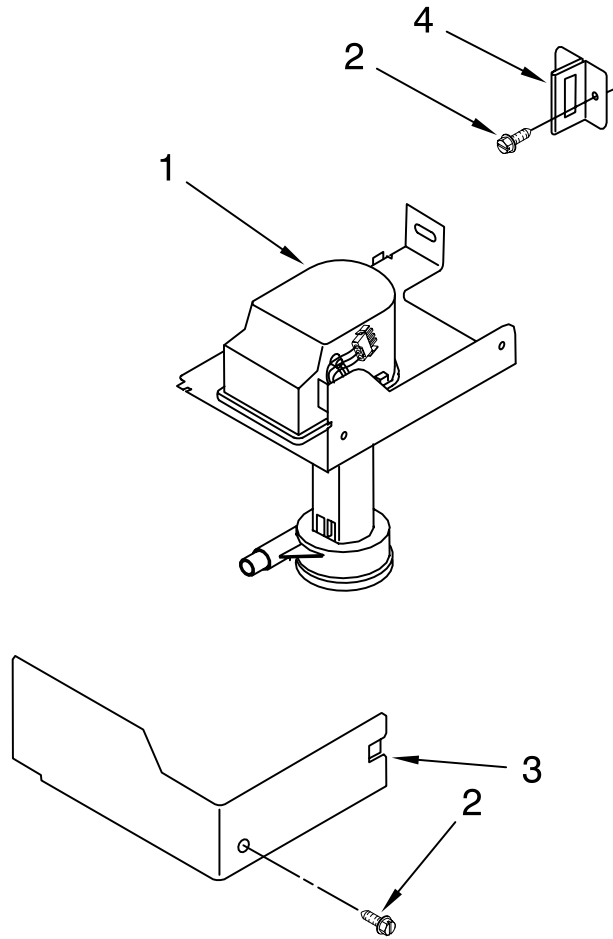

FOR ORDERING INFORMATION REFER TO PARTS PRICE LIST

EVAPORATOR, ICE CUTTER GRID AND WATER PARTS

For Model: KUIC15NRSS0
(Stainless Steel)

FOR ORDERING INFORMATION REFER TO PARTS PRICE LIST

EVAPORATOR, ICE CUTTER GRID AND WATER PARTS

For Model: KUIC15NRSS0
(Stainless Steel)

Illus. No.	Part No.	DESCRIPTION
1	2313644	Valve, Complete Water
2	2217286	Tube, Plastic
3	488208	Screw
4	2185523	Dispenser, Water
5	2217269	Evaporator
8	2172593	Tube, Water Fill
9	488660	Nut, Speed
10	836667	Spacer
11	2208539	Fastener, Pushnut
12	489443	Screw
13	2185625	Reservoir, Water Slide
14	2185626	Tube
15	2185673	Hose, Overflow
16	2313604	Guide-Ice, Grid
17	2313603	Bracket, Front and Rear
18	2313602	Bracket, Side Left and Right
19	2185681	Harness, Grid
20	2313745	Tube
26	3400886	Screw
28	2313637	Grid Assembly (Complete)
29	2174754	Wire, Grid Cutter
30	2185570	Cover, Grid
31	8281228	Thumbscrew
32	2217379	Reservoir, Water
33	3400884	Screw
34	2185696	Cap, Drain
35	3400909	Nut, Push-In

FOR ORDERING INFORMATION REFER TO PARTS PRICE LIST

PUMP PARTS

For Model: KUI15NRSS0
(Stainless Steel)

Illus. No.	Part No.	DESCRIPTION
1	2217220	Pump, Water (Complete)
2	3400884	Screw 8-18 X 5/8
3	2185677	Cover, Pump
4	2185585	Bracket, Connector Assembly