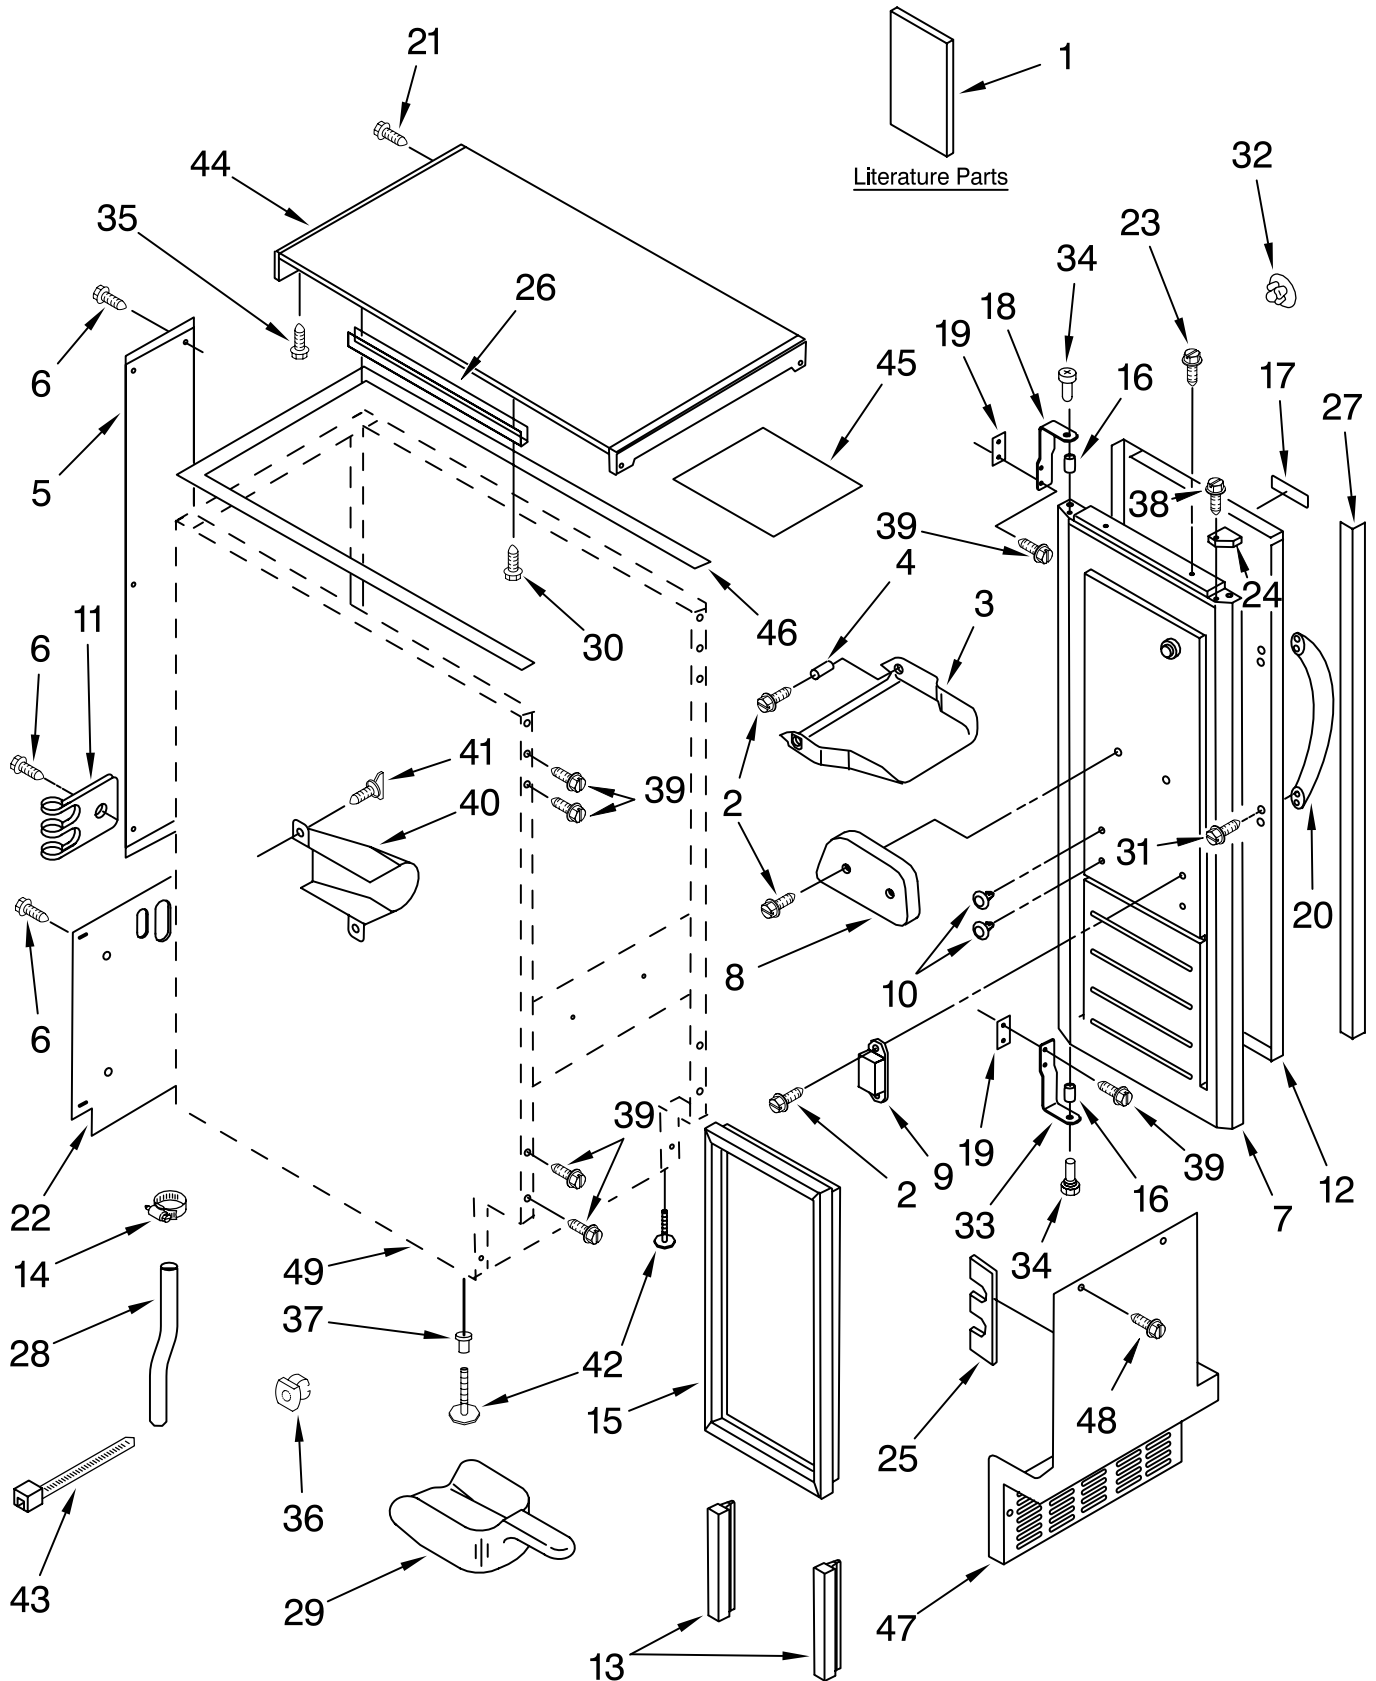

CABINET LINER AND DOOR PARTS

ICE CUBE
MAKER

KitchenAid®

For Model: KUIC15NRSS0
(Stainless Steel)

FOR ORDERING INFORMATION REFER TO PARTS PRICE LIST

CABINET LINER AND DOOR PARTS

For Model: KUIC15NRSS0
(Stainless Steel)

Illus. No.	Part No.	DESCRIPTION	Illus. No.	Part No.	DESCRIPTION	Illus. No.	Part No.	DESCRIPTION
1		Literature Parts	15	2217294	Gasket, Door	32	2189000	Plug, Handle
	2313787	Use & Care Guide	16	2185640	Sleeve, Hinge	33	2185711	Hinge, Bottom
	2313882	Service & Wiring Sheet	17	W10046610	Nameplate	34	2185712	Pin, Hinge
			18	2185710	Hinge, Top	35	489048	Screw, Ground
2	3400886	Screw	19	2185709	Shim, Hinge	36	692400	Nut, Push-In
3	2185742	Bin, Door	20	9872207S	Handle, Door	37	3400240	Nut, Leg Leveler
4	2185678	Spacer	21	8281184	Screw	38	348689	Screw
5	2217394	Cover, Wiring	22	2185730	Assembly, Unit Cover	39	489423	Screw
6	489442	Screw	23	8281186	Screw	40	2185927	Holder, Scoop
7	2932803B	Door	24		Filler, Endcap	41	8281228	Thumbscrew
8	2185695	Cam, Door		2185655B	Left Side	42	3374849	Leg, Leveler (4)
9	2217393	Assembly, Magnetic Catch		2185656B	Right Side	43	2155774	Strap
10	941839	Plug, Hole	25	2185756	Pad, Foam	44	2929700B	Top
11	2208136	Clamp	26	2185691	Channel, Wiring	45	2185690	Shield, Electrical
12	2313815	Wrap, Door	27	2185964	Grommet, Edge Guard (2)	46	2217293	Gasket, Top Panel
13	2217367	Gasket, Bottom	28	2185989	Tube, Drain	47	2185571B	Grill, Front
14	489503	Clamp	29	585158	Scoop	48	489474	Screw
			30	3400884	Screw	49		Cabinet & Liner (NOT SERVICED)
			31	3400037	Screw			