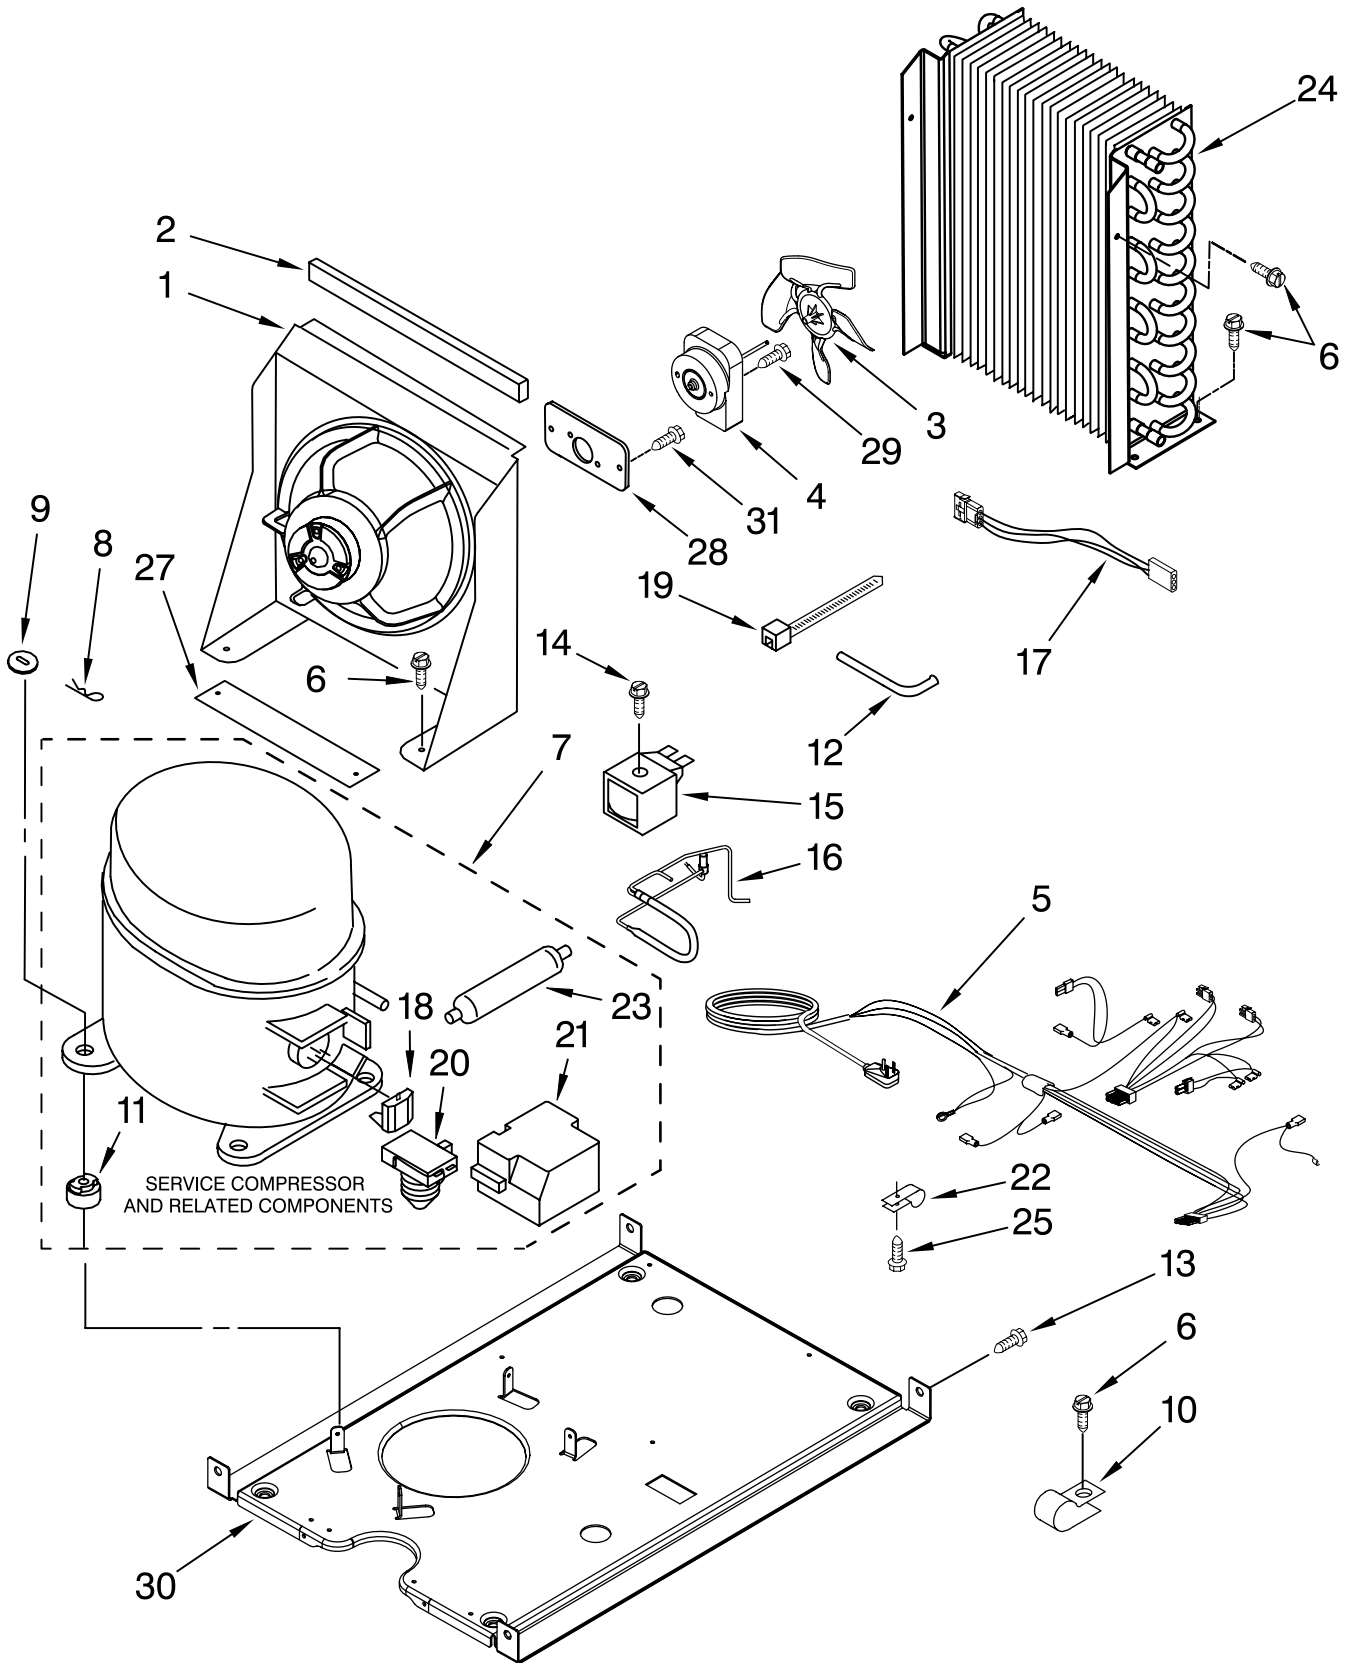

UNIT PARTS

For Model: KUIC15NRSS0
(Stainless Steel)

FOR ORDERING INFORMATION REFER TO PARTS PRICE LIST

UNIT PARTS

For Model: KUIC15NRSS0
(Stainless Steel)

Illus. No.	Part No.	DESCRIPTION
1	2185532	Bracket, Fan Mtg.
2	2185675	Pad, Foam
3	2188935	Blade, Fan
4	2188891	Motor, Fan
5	2313636	Wiring Harness, Complete Unit (Includes Power Cord)
6	304392	Screw
7	2313858	Compressor (Includes Illus. 11,18, 20,21 & 23)
8	A201435	Clip, Mounting
9	A201441	Shim (4)
10	2185960	Clamp (Power Cord)
11		Grommet (4)
	2217318	Production
	4387558	Service

Illus. No.	Part No.	DESCRIPTION
12	2208415	Tube, Process
13	489423	Screw
14	489472	Screw
15	759112	Coil, Solenoid
16	759113	Valve, Body
17	2187629	Wiring Harness, Condenser Fan
18		Overload
	2217223	Production
	4387938	Service (Includes Start-Relay)
19	2155774	Strap
20		Relay, Start
	2217224	Production
	4387938	Service (Includes Overload)

Illus. No.	Part No.	DESCRIPTION
21		Cover, Terminal
	2208371	Production
	4387731	Service
22	2185788	Clamp
23		Drier
	2319826	Production
	4387019	Service
24	2313624	Condenser
25	3400884	Screw
27	2217397	Pad, Foam (2)
28	2301979	Plate-Mtg.
29	8281197	Screw
30	2217388	Base, Unit
31	8281196	Screw

REFRIGERANT CHARGE

6.5 OZ. (R134A)

FOR ORDERING INFORMATION REFER TO PARTS PRICE LIST