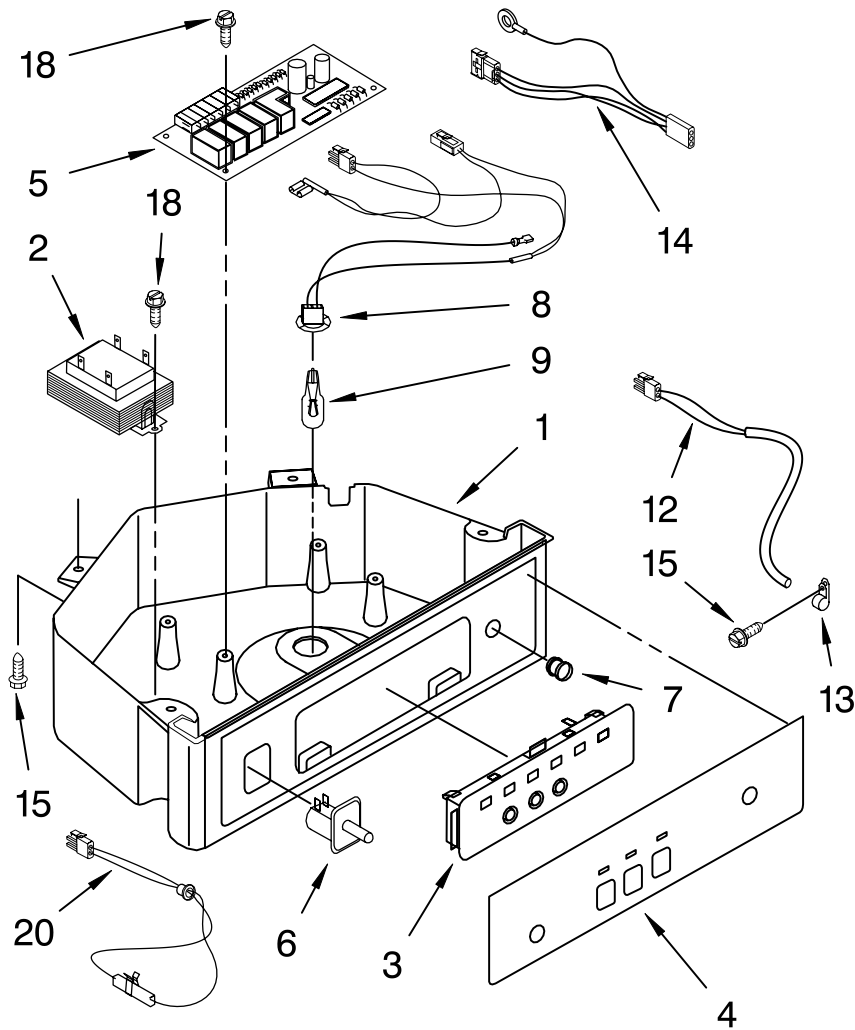

For Model: KUIC15NRSS0
(Stainless Steel)

Illus. No.	Part No.	DESCRIPTION
1	2313644	Valve, Complete Water
2	2217286	Tube, Plastic
3	488208	Screw
4	2185523	Dispenser, Water
5	2217269	Evaporator
8	2172593	Tube, Water Fill
9	488660	Nut, Speed
10	836667	Spacer
11	2208539	Fastener, Pushnut
12	489443	Screw
13	2185625	Reservoir, Water Slide
14	2185626	Tube
15	2185673	Hose, Overflow
16	2313604	Guide-Ice, Grid
17	2313603	Bracket, Front and Rear
18	2313602	Bracket, Side Left and Right
19	2185681	Harness, Grid
20	2313745	Tube
26	3400886	Screw
28	2313637	Grid Assembly (Complete)
29	2174754	Wire, Grid Cutter
30	2185570	Cover, Grid
31	8281228	Thumbscrew
32	2217379	Reservoir, Water
33	3400884	Screw
34	2185696	Cap, Drain
35	3400909	Nut, Push-In

FOR ORDERING INFORMATION REFER TO PARTS PRICE LIST

PUMP PARTS

For Model: KUI15NRSS0
(Stainless Steel)

Illus. No.	Part No.	DESCRIPTION
1	2217220	Pump, Water (Complete)
2	3400884	Screw 8-18 X 5/8
3	2185677	Cover, Pump
4	2185585	Bracket, Connector Assembly

FOR ORDERING INFORMATION REFER TO PARTS PRICE LIST

CONTROL PANEL PARTS

For Model: KUIC15NRSS0
(Stainless Steel)

Illus. No.	Part No.	DESCRIPTION
1	2185738	Box, Control
2	2185657	Transformer
3	2185592	Assembly, Switch (ALSO ORDER #4)
4	2208317W	Overlay
5	2304016	Control Board
6	2149705	Switch, Plunger
7	2185694	Lens, LED
8	2185692	Wiring Harness Grid/Light
9	745362	Bulb
12	2313633	Thermostat, Bin
13	2185825	Clamp
14	2187836	Wiring Harness, Main to Pump
15	3400884	Screw
18	3400850	Screw
20	2313635	Thermister, Ice Control

Illus. No.	Part No.	DESCRIPTION
12	2208415	Tube, Process
13	489423	Screw
14	489472	Screw
15	759112	Coil, Solenoid
16	759113	Valve, Body
17	2187629	Wiring Harness, Condenser Fan
18		Overload
	2217223	Production
	4387938	Service (Includes Start-Relay)
19	2155774	Strap
20		Relay, Start
	2217224	Production
	4387938	Service (Includes Overload)