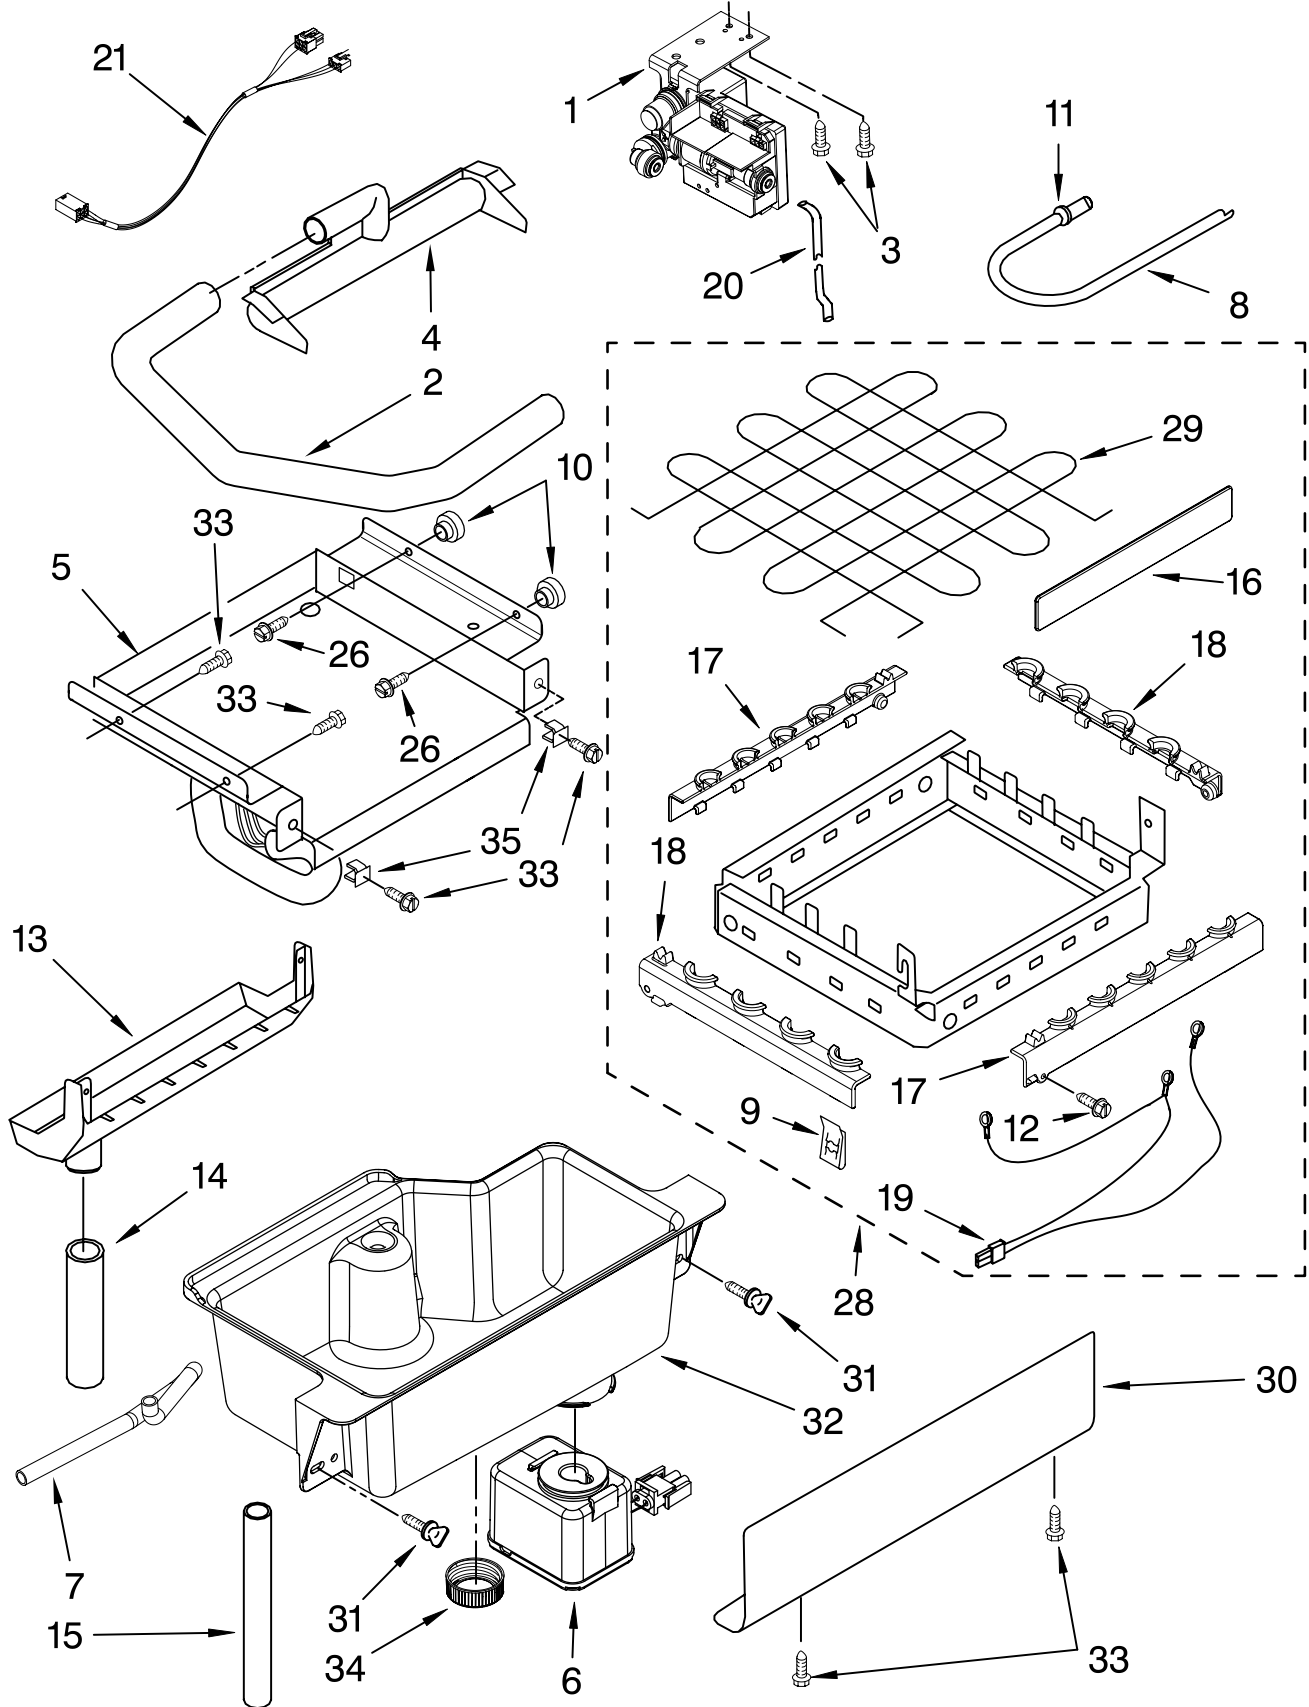

EVAPORATOR, ICE CUTTER GRID AND WATER PARTS

For Model: KUIC15NLTS2
(Stainless Steel)

FOR ORDERING INFORMATION REFER TO PARTS PRICE LIST

EVAPORATOR, ICE CUTTER GRID AND WATER PARTS

For Model: KUIC15NLTS2
(Stainless Steel)

Illus. No.	Part No.	DESCRIPTION
1	W10217917	Valve, Complete Water
2	2217286	Tube, Plastic
3	488208	Screw
4	2185523	Dispenser, Water
5	2217269	Evaporator
6	2313705	Pump, Drain
7	2313851	Tube, Reservoir Pump
8	2172593	Tube, Water Fill
9	488660	Nut, Speed
10	836667	Spacer
11	2208539	Fastener, Pushnut
12	489443	Screw
13	2185625	Reservoir, Water Slide
14	2185626	Tube
15	2313890	Hose, Overflow
16	2313604	Guide-Ice, Grid
17	2313603	Bracket, Front and Rear
18	2313602	Bracket, Side Left and Right
19	2185681	Harness, Grid
20	W10136146	Tube
21	2310169	Wire Assembly (Valve)
26	3400886	Screw
28	2313637	Grid Assembly (Complete)
29	2174754	Wire, Grid Cutter
30	2185570	Cover, Grid
31	8281228	Thumbscrew
32	2324334	Reservoir, Water
33	3400884	Screw
34	2185696	Cap, Drain
35	3400909	Nut, Push-In

FOR ORDERING INFORMATION REFER TO PARTS PRICE LIST