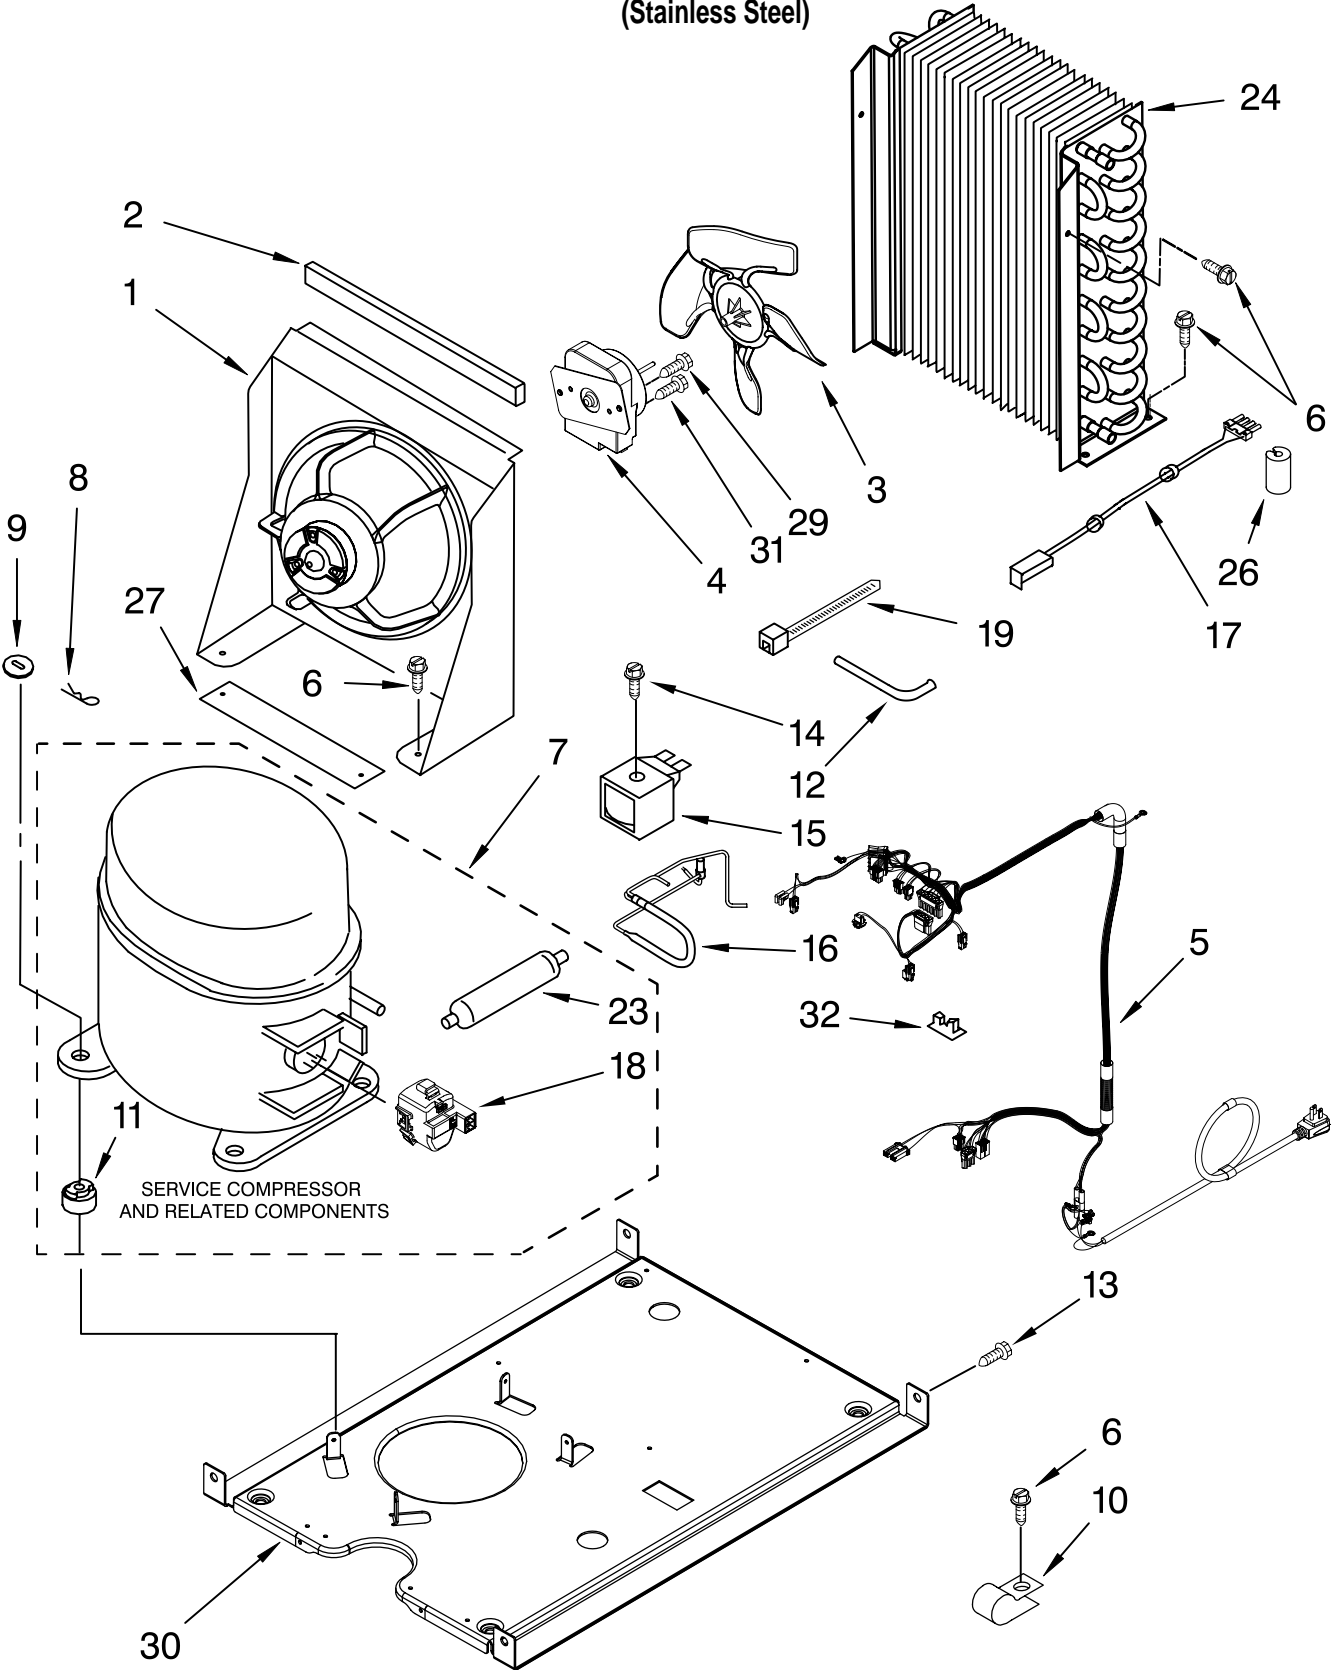

UNIT PARTS

For Model: KUIC15NLTS2

(Stainless Steel)

FOR ORDERING INFORMATION REFER TO PARTS PRICE LIST

UNIT PARTS

For Model: KUIC15NLTS2

(Stainless Steel)

Illus. No.	Part No.	DESCRIPTION
1	2185532	Bracket, Fan Mtg.
2	2185675	Pad, Foam
3	2188935	Blade, Fan
4	2315558	Motor & Mounting Plate Assembly
5	W10209470	Wiring Harness, Complete Unit (Includes Power Cord)
6	304392	Screw
7	W10136195	Compressor (Includes Illus. 11 & 23)
8	A201435	Clip, Mounting
9	A201441	Shim (4)
10	2185960	Clamp-Service Cord
11		Grommet (4)
	2217318	Production
	4387558	Service
12	2208415	Tube, Process
13	8281265	Screw
14	489472	Screw
15	W10206473	Coil, Solenoid
16	2313806	Hot Gas Valve
17	2187629	Wiring Harness,
18	W10136197	Start Relay & Overload Combo Device Condenser Fan
19	2155774	Strap
23		Drier
	2319826	Production
	4387019	Service
24	2313624	Condenser
26	2319835	Grommet-Cond.(1)
27	2217397	Pad, Foam (2)
29	8281197	Screw
30	2217388	Base, Unit
31	8281196	Screw
32	1115375	Clip-Wiring

REFRIGERANT CHARGE

6.5 OZ. (R134A)