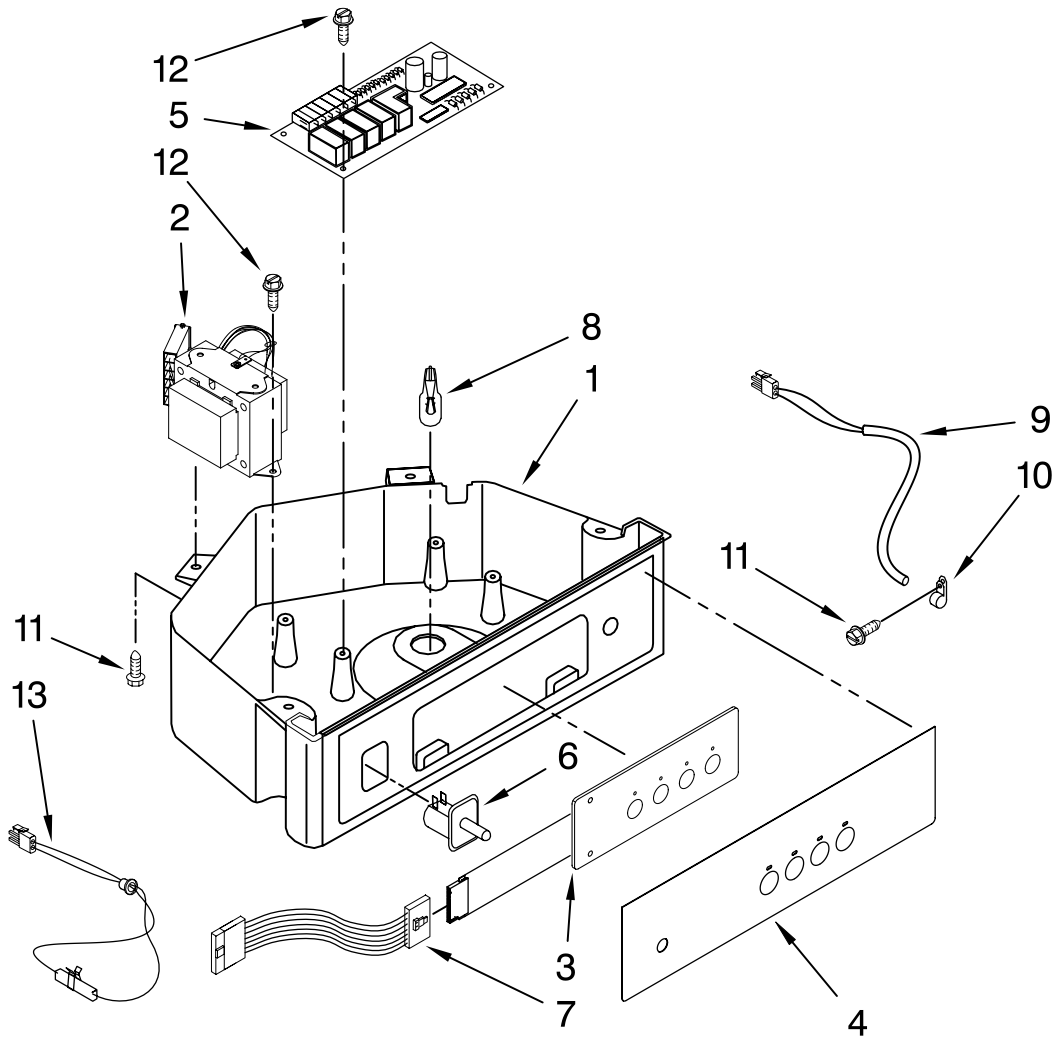

For Model: KUIC15NLTS2
(Stainless Steel)

Illus. No.	Part No.	DESCRIPTION
1	W10217917	Valve, Complete Water
2	2217286	Tube, Plastic
3	488208	Screw
4	2185523	Dispenser, Water
5	2217269	Evaporator
6	2313705	Pump, Drain
7	2313851	Tube, Reservoir Pump
8	2172593	Tube, Water Fill
9	488660	Nut, Speed
10	836667	Spacer
11	2208539	Fastener, Pushnut
12	489443	Screw
13	2185625	Reservoir, Water Slide
14	2185626	Tube
15	2313890	Hose, Overflow
16	2313604	Guide-Ice, Grid
17	2313603	Bracket, Front and Rear
18	2313602	Bracket, Side Left and Right
19	2185681	Harness, Grid
20	W10136146	Tube
21	2310169	Wire Assembly (Valve)
26	3400886	Screw
28	2313637	Grid Assembly (Complete)
29	2174754	Wire, Grid Cutter
30	2185570	Cover, Grid
31	8281228	Thumbscrew
32	2324334	Reservoir, Water
33	3400884	Screw
34	2185696	Cap, Drain
35	3400909	Nut, Push-In

FOR ORDERING INFORMATION REFER TO PARTS PRICE LIST

PUMP PARTS

For Model: KUIC15NLTS2

(Stainless Steel)

Illus. No.	Part No.	DESCRIPTION
1	2313628	Pump-Recirculating
2	3400884	Screw 8-18 X 5/8
3	2185677	Cover, Pump
4	2313844	Bracket, Connector Assembly
5	2313627	Bracket-Pump
6	2313643	Sensor-Water Level
8	2310092	Wiring Harness Main To Pump
9	2313702	Pump Assembly

FOR ORDERING INFORMATION REFER TO PARTS PRICE LIST

CONTROL PANEL PARTS

For Model: KUIC15NLTS2

(Stainless Steel)

Illus. No.	Part No.	DESCRIPTION
1	2185738	Box, Control
2	2310139	Transformer
3	2304122	Assembly, Switch (ALSO ORDER #4)
4	2313693	Overlay
5	W10141364	Control Board
6	2149705	Switch, Plunger Grid/Light
7	2187585	Wire Assy-Active Overlay Jumper
8	745362	Bulb
9	2313633	Thermostat, Bin
10	2185825	Clamp
11	3400884	Screw
12	3400850	Screw
13	2313635	Thermister, Ice Control