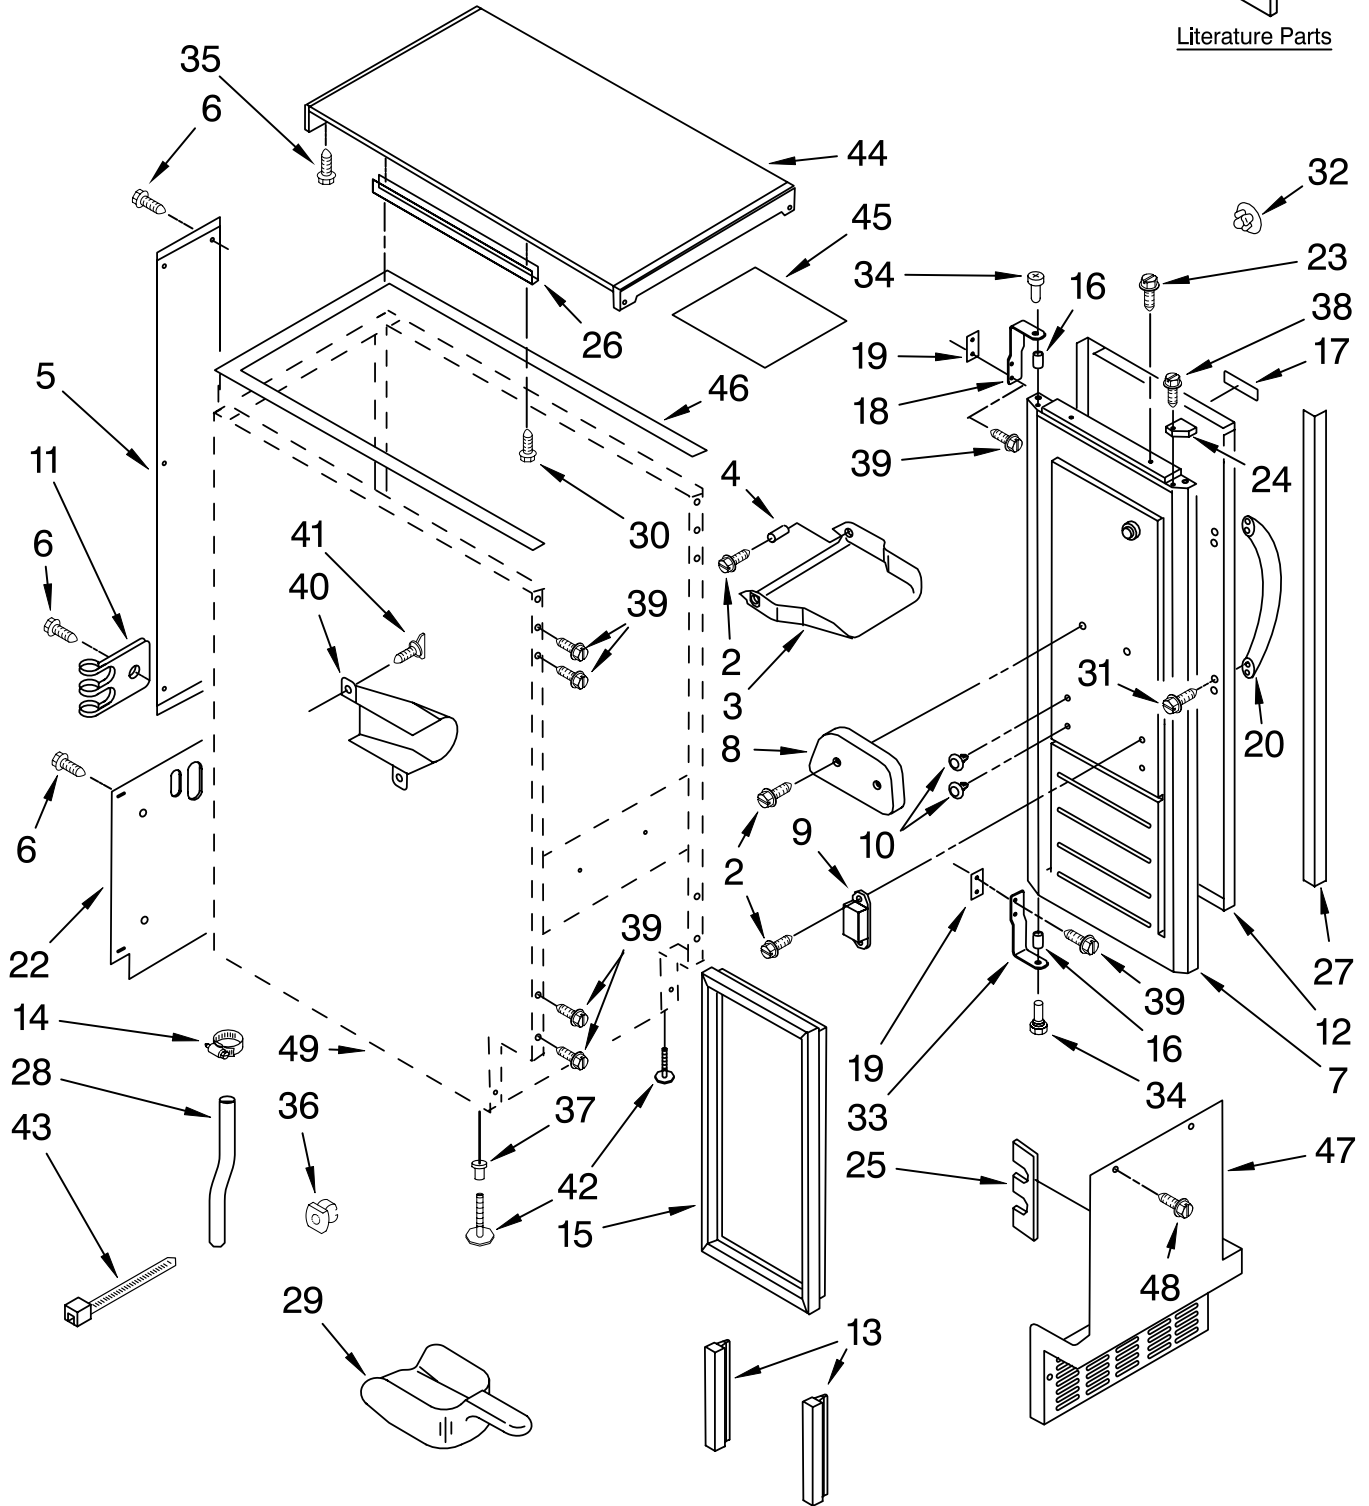

CABINET LINER AND DOOR PARTS

For Model: KUIC15NLTS2
(Stainless Steel)

ICE CUBE
MAKER

KitchenAid®

FOR ORDERING INFORMATION REFER TO PARTS PRICE LIST

CABINET LINER AND DOOR PARTS

For Model: KUIC15NLTS2
(Stainless Steel)

Illus. No.	Part No.	DESCRIPTION	Illus. No.	Part No.	DESCRIPTION	Illus. No.	Part No.	DESCRIPTION
1		Literature Parts	16	2185640	Sleeve, Hinge	32	2189000	Plug, Handle
	W10136156	Use & Care Guide	17	W10046610	Nameplate	33	2185711	Hinge, Bottom
	W10163556	Service & Wiring Sheet	18	2185710	Hinge, Top	34	2185712	Pin, Hinge
2	3400886	Screw	19	2185709	Shim, Hinge	35	489048	Screw, Ground
3	2185742	Bin, Door	20	9872207S	Handle, Door	36	692400	Nut, Push-In
4	2185678	Spacer	22	W10136199	Assembly, Unit Cover	37	3400240	Nut, Leg Leveler
5	2217394	Cover, Wiring	23	8281186	Screw	38	348689	Screw
6	489442	Screw	24		Filler, Endcap	39	8281265	Screw
7	2932803B	Door		2185655B	Left Side	40	2185927	Holder, Scoop
8	2185695	Cam, Door		2185656B	Right Side	41	8281228	Thumbscrew
9	2217393	Assembly, Magnetic Catch	25	2185756	Pad, Foam	42	3374849	Leg, Leveler (4)
10	941839	Plug, Hole	26	2185691	Channel, Wiring	43	2155774	Strap
11	2208136	Clamp	27	2185964	Grommet, Edge Guard (2)	44	2929700B	Top
12	2313816	Wrap, Door	28	2185989	Tube, Drain	45	2185690	Shield, Electrical
13	2217367	Gasket, Bottom	29	585158	Scoop	46	W10163530	Gasket, Top Panel
14	489503	Clamp	30	3400884	Screw	47	2185571B	Grill, Front
15	2217294	Gasket, Door	31	3400037	Screw	48	489474	Screw
						49		Cabinet & Liner (NOT SERVICED)

FOR ORDERING INFORMATION REFER TO PARTS PRICE LIST

PUMP PARTS

For Model: KUIC15NLTS2

(Stainless Steel)

Illus. No.	Part No.	DESCRIPTION
1	2313628	Pump-Recirculating
2	3400884	Screw 8-18 X 5/8
3	2185677	Cover, Pump
4	2313844	Bracket, Connector Assembly
5	2313627	Bracket-Pump
6	2313643	Sensor-Water Level
8	2310092	Wiring Harness Main To Pump
9	2313702	Pump Assembly