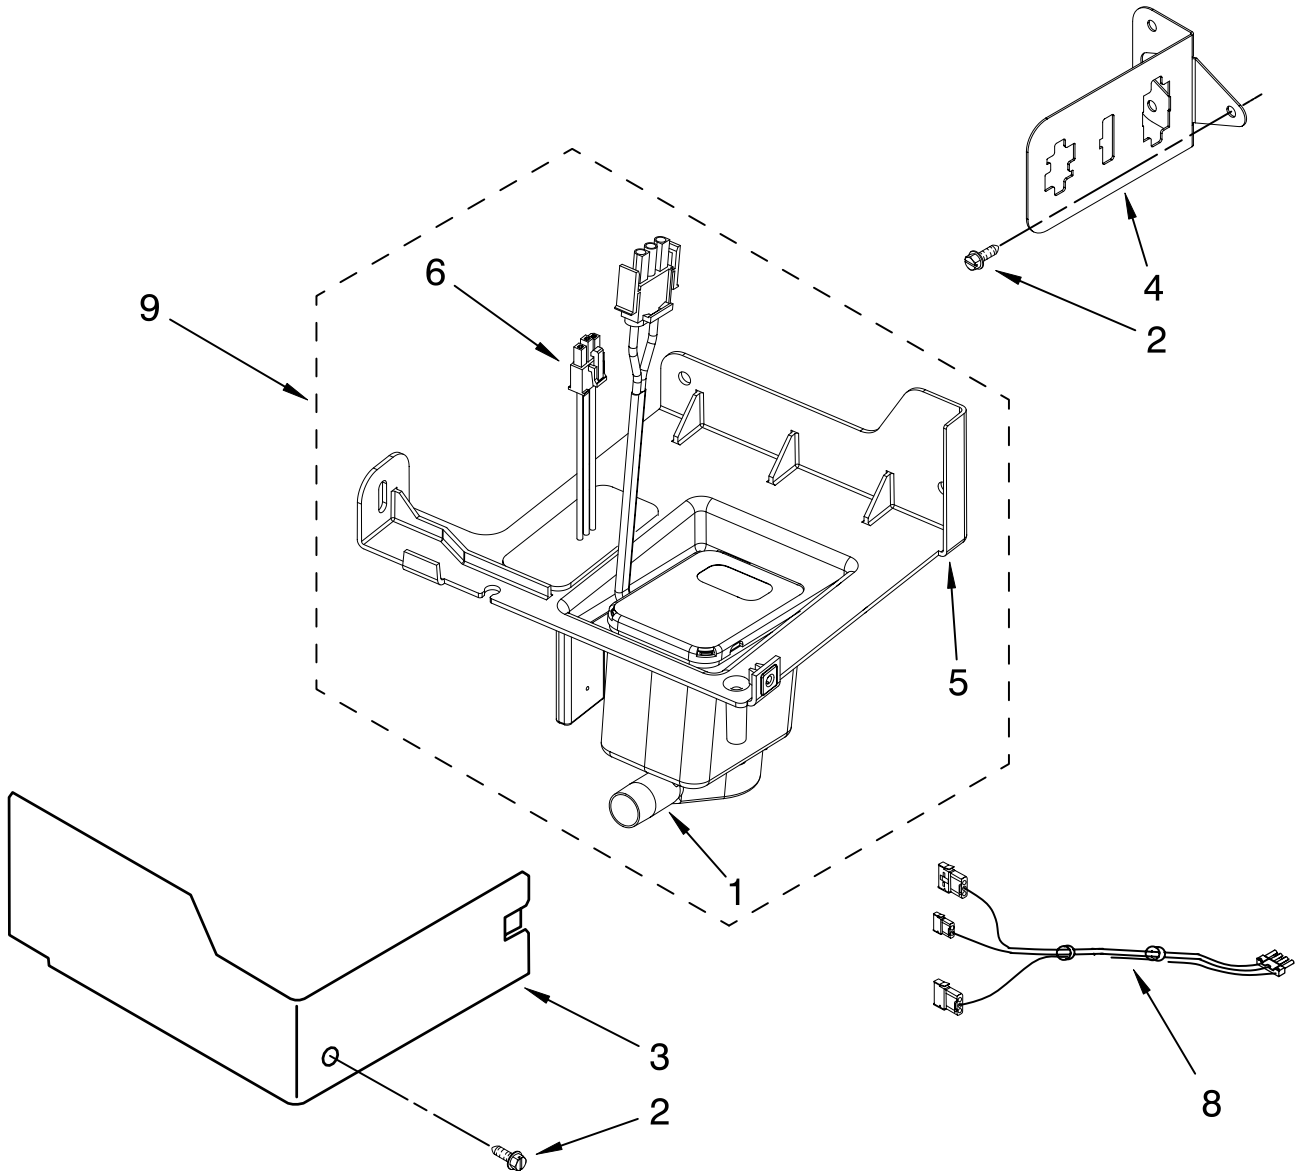

For Model: KUIC15NLTS2
(Stainless Steel)

Illus. No.	Part No.	DESCRIPTION
1	W10217917	Valve, Complete Water
2	2217286	Tube, Plastic
3	488208	Screw
4	2185523	Dispenser, Water
5	2217269	Evaporator
6	2313705	Pump, Drain
7	2313851	Tube, Reservoir Pump
8	2172593	Tube, Water Fill
9	488660	Nut, Speed
10	836667	Spacer
11	2208539	Fastener, Pushnut
12	489443	Screw
13	2185625	Reservoir, Water Slide
14	2185626	Tube
15	2313890	Hose, Overflow
16	2313604	Guide-Ice, Grid
17	2313603	Bracket, Front and Rear
18	2313602	Bracket, Side Left and Right
19	2185681	Harness, Grid
20	W10136146	Tube
21	2310169	Wire Assembly (Valve)
26	3400886	Screw
28	2313637	Grid Assembly (Complete)
29	2174754	Wire, Grid Cutter
30	2185570	Cover, Grid
31	8281228	Thumbscrew
32	2324334	Reservoir, Water
33	3400884	Screw
34	2185696	Cap, Drain
35	3400909	Nut, Push-In

FOR ORDERING INFORMATION REFER TO PARTS PRICE LIST

PUMP PARTS

For Model: KUIC15NLTS2

(Stainless Steel)

Illus. No.	Part No.	DESCRIPTION
1	2313628	Pump-Recirculating
2	3400884	Screw 8-18 X 5/8
3	2185677	Cover, Pump
4	2313844	Bracket, Connector Assembly
5	2313627	Bracket-Pump
6	2313643	Sensor-Water Level
8	2310092	Wiring Harness Main To Pump
9	2313702	Pump Assembly