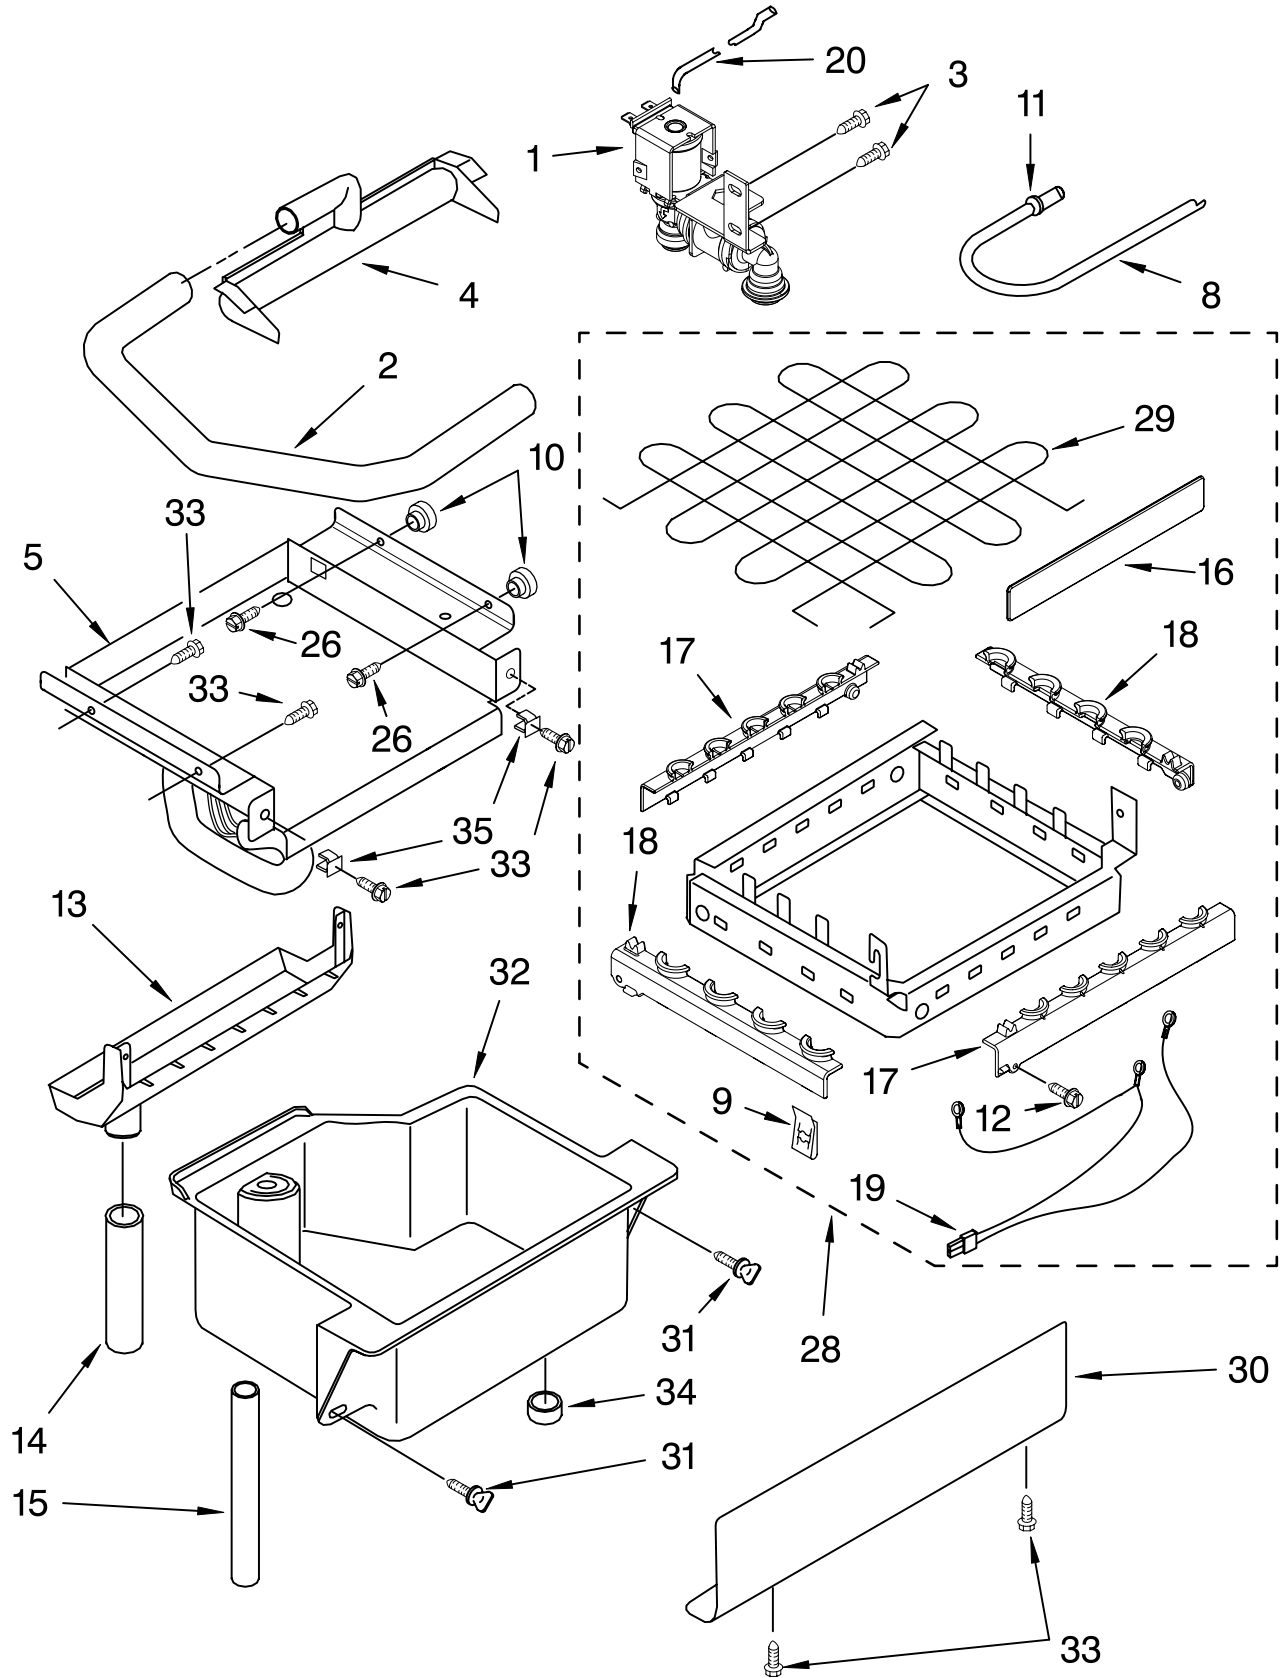

EVAPORATOR, ICE CUTTER GRID AND WATER PARTS

For Models: KUIC15NLSS0
(Stainless Steel)

FOR ORDERING INFORMATION REFER TO PARTS PRICE LIST

EVAPORATOR, ICE CUTTER GRID AND WATER PARTS

For Models: KUIC15NLSS0
(Stainless Steel)

Illus. No.	Part No.	DESCRIPTION
1	2313644	Valve, Complete Water
2	2217286	Tube, Plastic
3	488208	Screw
4	2185523	Dispenser, Water
5	2217269	Evaporator
8	2172593	Tube, Water Fill
9	488660	Nut, Speed
10	836667	Spacer
11	2208539	Fastener, Pushnut
12	489443	Screw
13	2185625	Reservoir, Water Slide
14	2185626	Tube
15	2185673	Hose, Overflow
16	2313604	Guide-Ice, Grid
17	2313603	Bracket, Front and Rear
18	2313602	Bracket, Side Left and Right
19	2185681	Harness, Grid
20	2313745	Tube
26	3400886	Screw 8-18 x 1 1/4
28	2313637	Grid Assembly (Complete)
29	2174754	Wire, Grid Cutter
30	2185570	Cover, Grid
31	8281228	Thumbscrew
32	2217379	Reservoir, Water
33	3400884	Screw 8-18 x 5/8
34	2185696	Cap, Drain
35	3400909	Nut, Push-In

FOR ORDERING INFORMATION REFER TO PARTS PRICE LIST