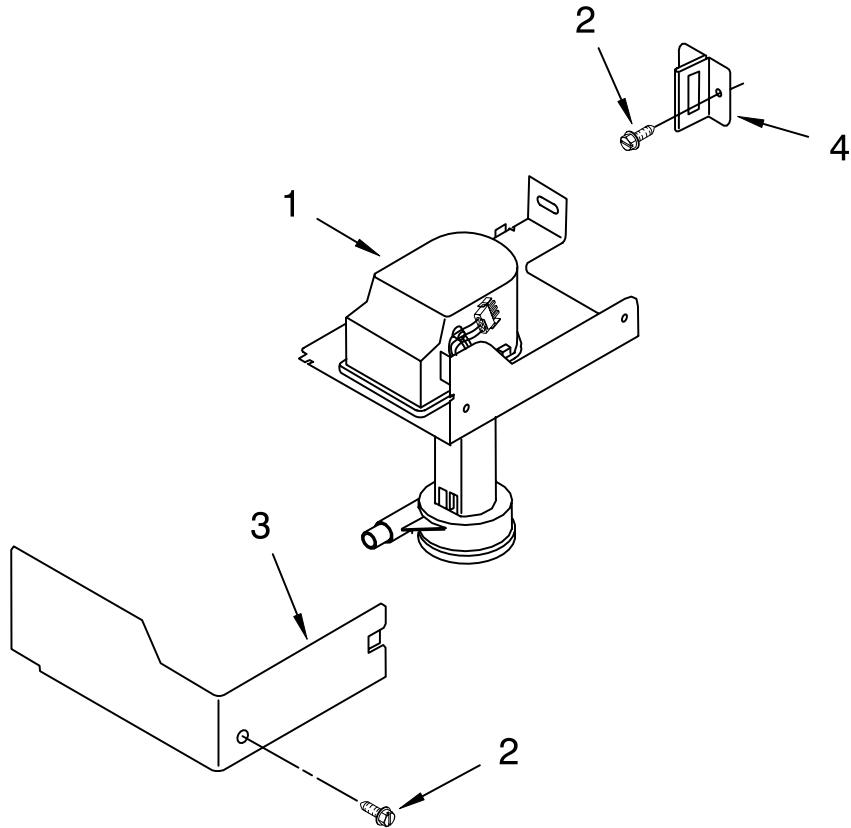

PUMP PARTS

For Models: KUIC15NLSS0
(Stainless Steel)

Illus. No.	Part No.	DESCRIPTION
1	2217220	Pump, Water (Complete)
2	3400884	Screw 8-18 x 5/8
3	2185677	Cover, Pump
4	2185585	Bracket, Connector Assembly

FOR ORDERING INFORMATION REFER TO PARTS PRICE LIST