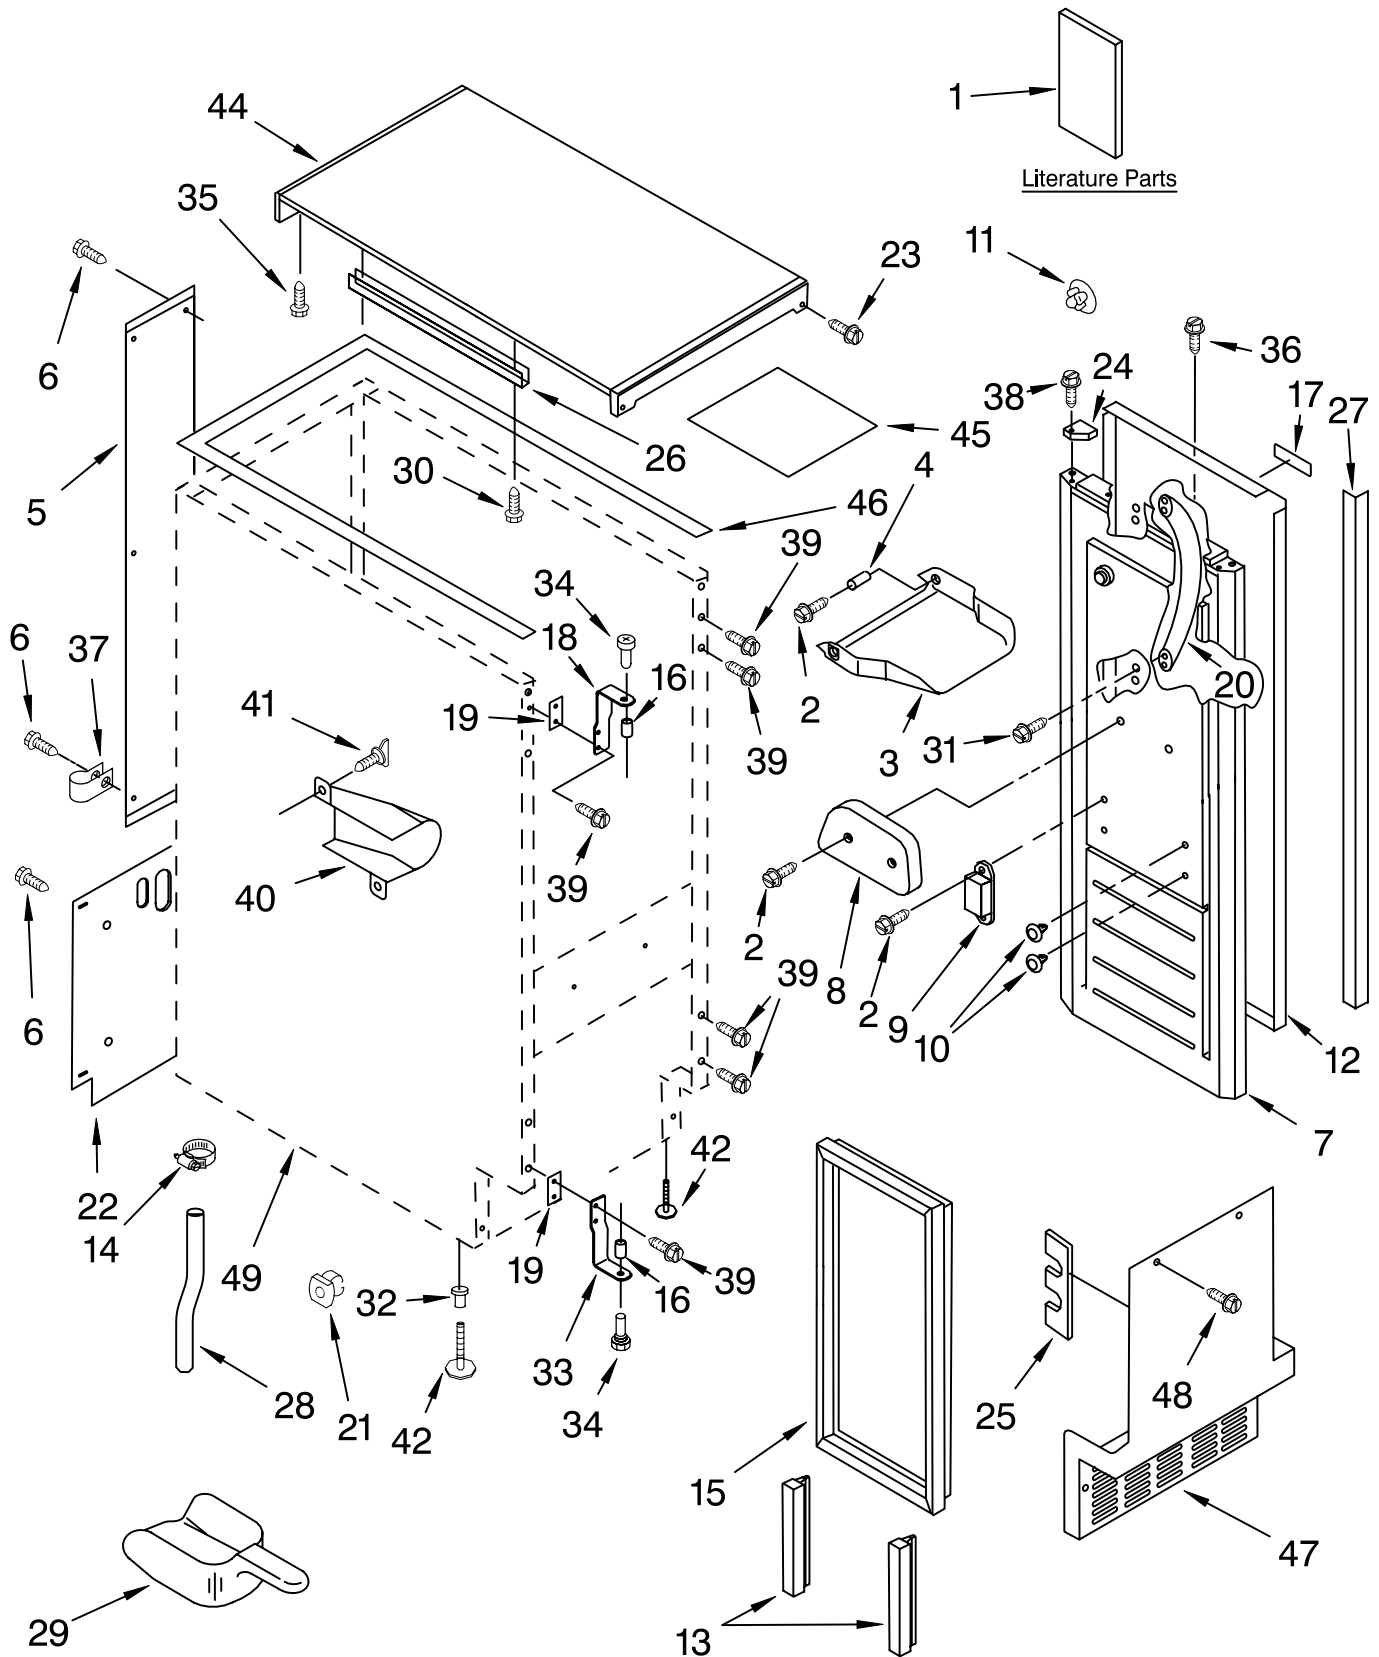

CABINET LINER AND DOOR PARTS

For Models: KUIC15NLSS0
(Stainless Steel)

ICE CUBE
MAKER

KitchenAid®

FOR ORDERING INFORMATION REFER TO PARTS PRICE LIST

CABINET LINER AND DOOR PARTS

For Models: KUIC15NLSS0
(Stainless Steel)

Illus. No.	Part No.	DESCRIPTION	Illus. No.	Part No.	DESCRIPTION	Illus. No.	Part No.	DESCRIPTION
1		Literature Parts	15	2217294	Gasket, Door	30	3400884	Screw 8-18 x 5/8
	2313787	Use & Care Guide	16	2185640	Sleeve, Hinge	31	3400037	Screw 10-32 x 3/8
	2313882	Service & Wiring Sheet	17	W10046610	Nameplate	32	3400240	Nut, Leg Leveler
2	3400886	Screw 8-18 x 1 1/4	18	2185710	Hinge, Top	33	2185711	Hinge, Bottom
3	2185742	Bin, Door	19	2185709	Shim, Hinge	34	2185712	Pin, Hinge
4	2185678	Spacer	20	9872207S	Handle, Door	35	489048	Screw, Ground
5	2217394	Cover, Wiring	21	692400	Nut, Push-In	36	8281186	Screw
6	489442	Screw	22	2185730	Assembly, Unit Cover	37	2208136	Clamp
7	2932803B	Door	23	8281184	Screw 8-18 x 1/2	38	348689	Screw 8-18 x 3/4
8	2185695	Cam, Door	24		Filler, Endcap	39	489423	Screw
9	2217393	Assembly, Magnetic Catch		2185655B	Left Side	40	2185927	Holder, Scoop
10	941839	Plug, Hole		2185656B	Right Side	41	8281228	Thumbscrew
11	2189000	Hole Plug, Handle	25	2185756	Pad, Foam	42	3374849	Leg, Leveler (4)
12	2313816	Wrap, Door	26	2185691	Channel, Wiring	44	2929700B	Top
13	2217367	Gasket, Bottom	27	2185964	Grommet, Edge Guard (2)	45	2185690	Shield, Electrical
14	489503	Clamp	28	2185989	Tube, Drain	46	2217293	Gasket, Top Panel
			29	585158	Scoop	47	2185571B	Grill, Front
						48	489474	Screw 8-18 x 1
						49		Cabinet & Liner (NOT SERVICED)