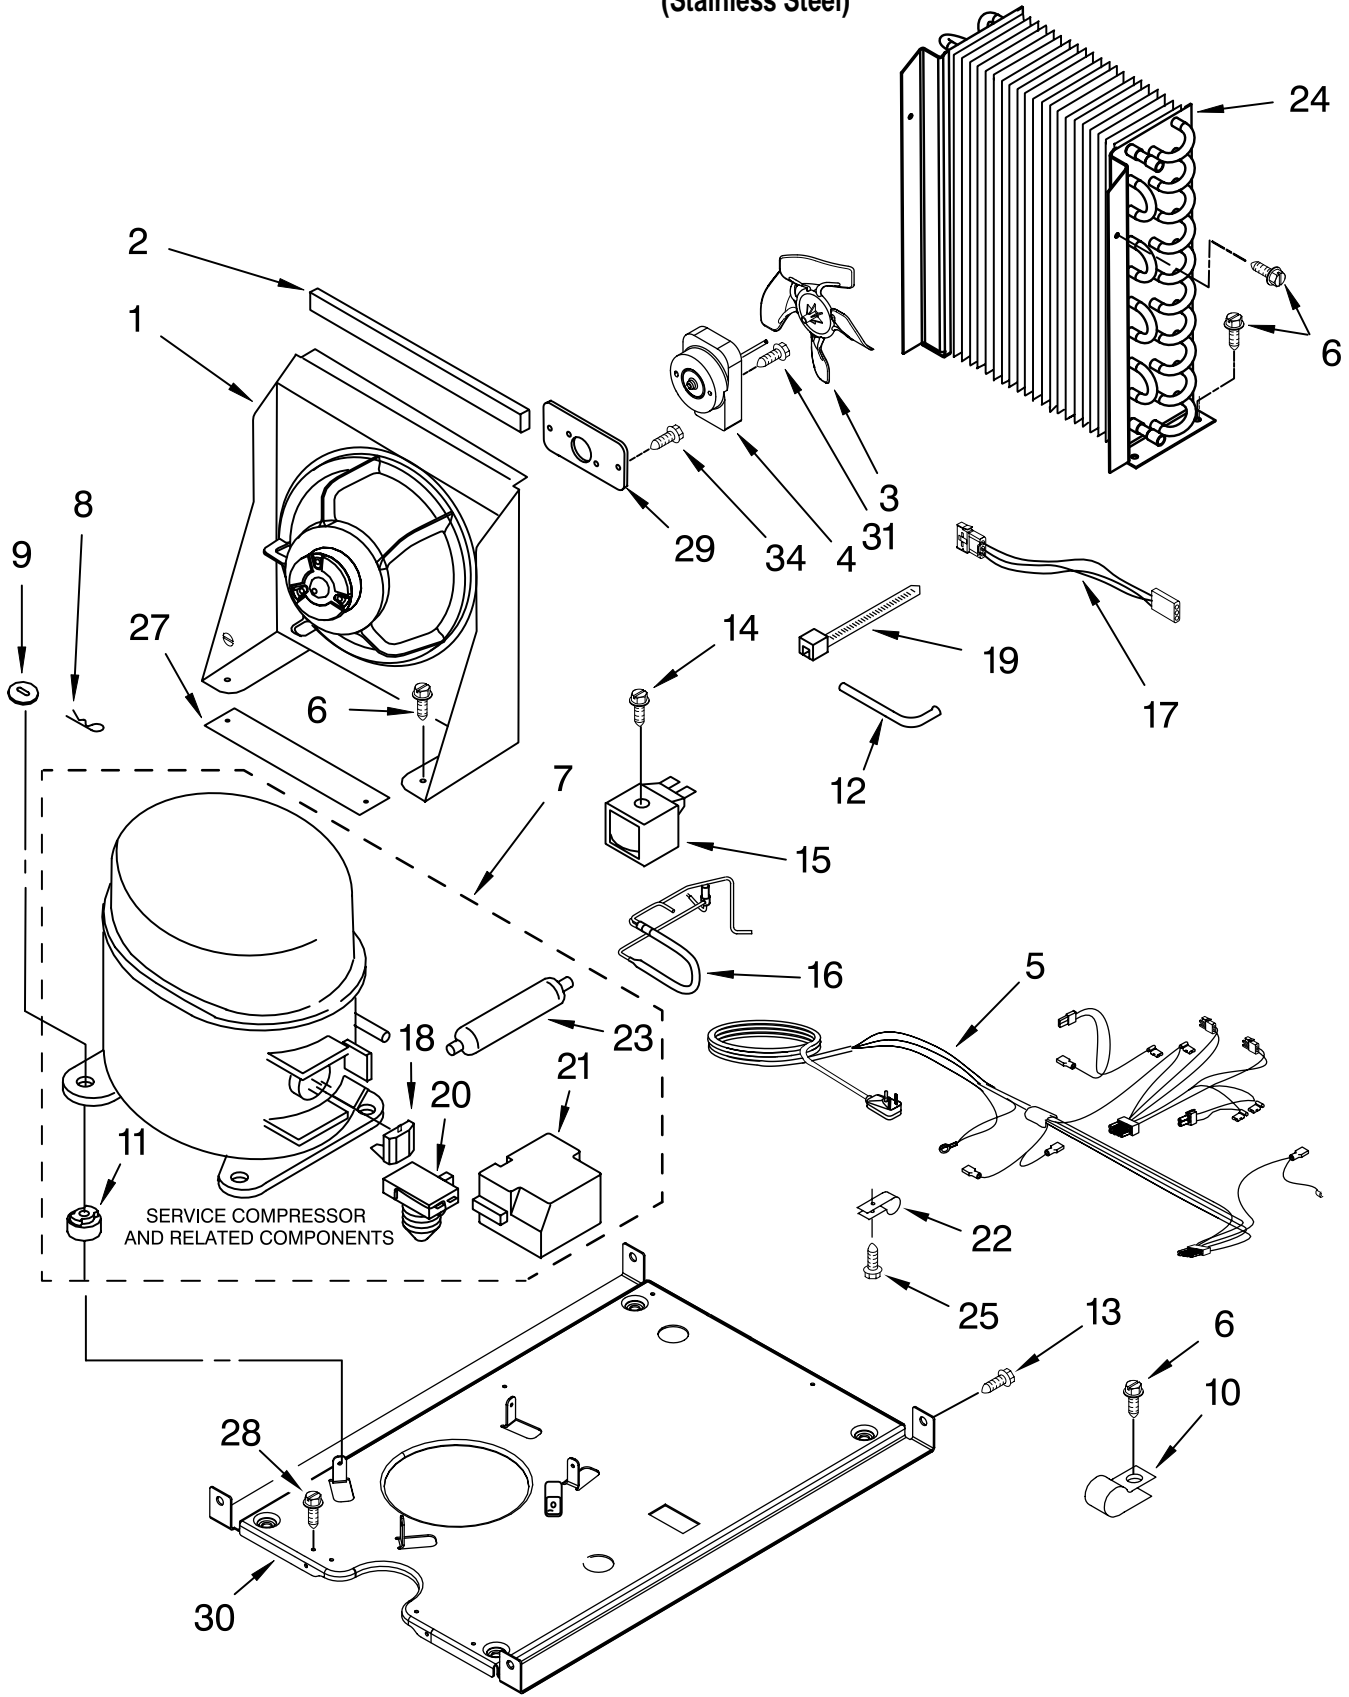

UNIT PARTS

For Models: KUIC15NLSS0

(Stainless Steel)

FOR ORDERING INFORMATION REFER TO PARTS PRICE LIST

UNIT PARTS

For Models: KUIC15NLSS0
(Stainless Steel)

Illus. No.	Part No.	DESCRIPTION
1	2185532	Bracket, Fan Mtg.
2	2185675	Pad, Foam
3	2188935	Blade, Fan
4	2188891	Motor, Fan
5	2313636	Wiring Harness, Complete Unit (Includes Power Cord
6	304392	Screw 8-18 x 1/2
7	2313858	Compressor (Includes Illus. 11, 18, 20, 21 & 23)
8	A201435	Clip, Mounting
9	A201441	Shim (4)
10	2185960	Clamp (Power Cord)
11		Grommet (4)
	2217318	Production
	4387558	Service

Illus. No.	Part No.	DESCRIPTION
12	2208415	Tube, Process
13	489423	Screw
14	489472	Screw
15	759112	Coil, Solenoid
16	759113	Valve, Body
17	2187629	Wiring Harness, Condenser Fan Overload
18		Production
	2217223	Production
	4387938	Service (Includes Relay)
19	2155774	Strap
20		Relay, Start Production
	2217224	Production
	4387938	Service (Includes Overload)

Illus. No.	Part No.	DESCRIPTION
21		Cover, Terminal Production
	2208371	Production
	4387731	Service
22	2185788	Clamp
23		Drier Production
	2319826	Production
	4387019	Service
24	2313624	Condenser
25	3400884	Screw
27	2217397	Pad, Foam (2)
28	488500	Screw
29	2301979	Plate, Mtg.
30	2217388	Base, Unit
31	8281197	Screw
34	8281196	Screw

REFRIGERANT CHARGE

6.5 OZ. (R134A)