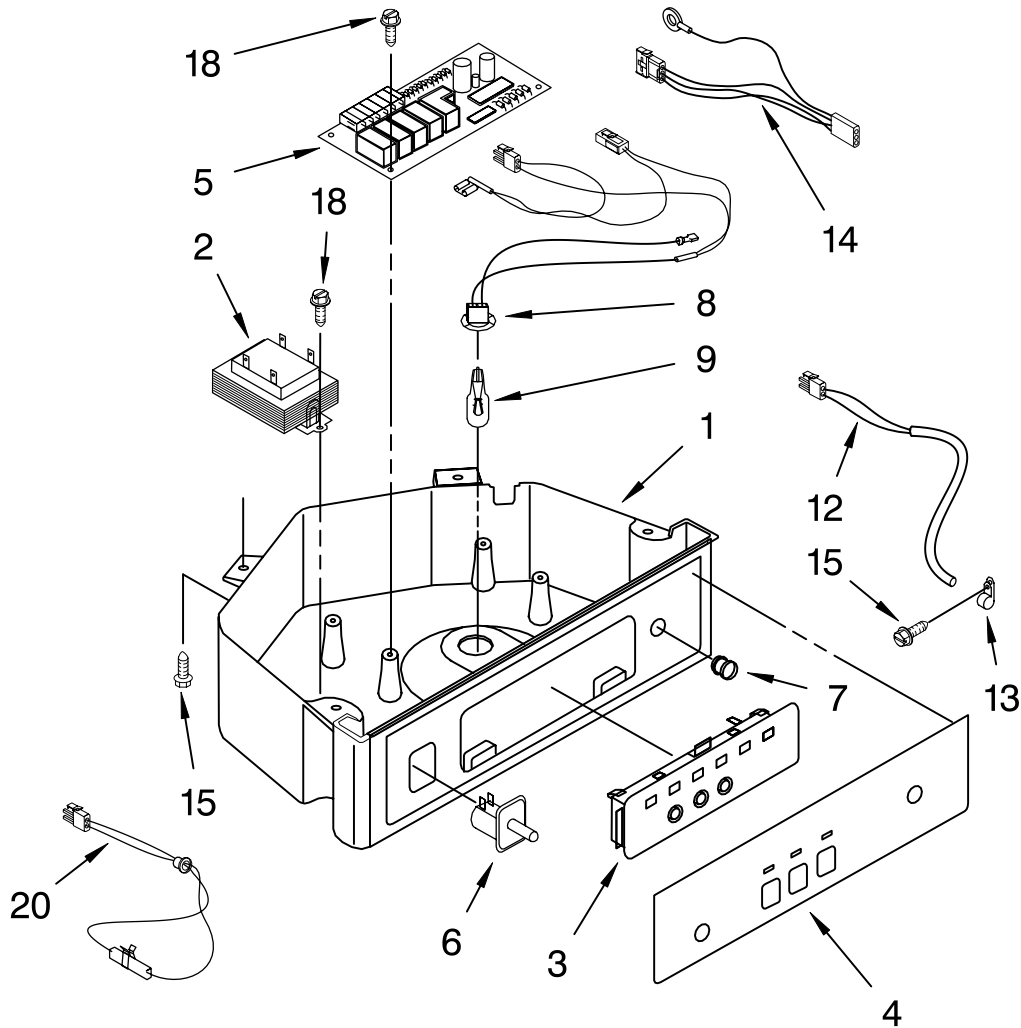

For Models: KUIC15NLSS0
(Stainless Steel)

Illus. No.	Part No.	DESCRIPTION
1	2313644	Valve, Complete Water
2	2217286	Tube, Plastic
3	488208	Screw
4	2185523	Dispenser, Water
5	2217269	Evaporator
8	2172593	Tube, Water Fill
9	488660	Nut, Speed
10	836667	Spacer
11	2208539	Fastener, Pushnut
12	489443	Screw
13	2185625	Reservoir, Water Slide
14	2185626	Tube
15	2185673	Hose, Overflow
16	2313604	Guide-Ice, Grid
17	2313603	Bracket, Front and Rear
18	2313602	Bracket, Side Left and Right
19	2185681	Harness, Grid
20	2313745	Tube
26	3400886	Screw 8-18 x 1 1/4
28	2313637	Grid Assembly (Complete)
29	2174754	Wire, Grid Cutter
30	2185570	Cover, Grid
31	8281228	Thumbscrew
32	2217379	Reservoir, Water
33	3400884	Screw 8-18 x 5/8
34	2185696	Cap, Drain
35	3400909	Nut, Push-In

FOR ORDERING INFORMATION REFER TO PARTS PRICE LIST

PUMP PARTS

For Models: KUIC15NLSS0
(Stainless Steel)

Illus. No.	Part No.	DESCRIPTION
1	2217220	Pump, Water (Complete)
2	3400884	Screw 8-18 x 5/8
3	2185677	Cover, Pump
4	2185585	Bracket, Connector Assembly

FOR ORDERING INFORMATION REFER TO PARTS PRICE LIST

CONTROL PANEL PARTS

For Models: KUIC15NLSS0
(Stainless Steel)

Illus. No.	Part No.	DESCRIPTION	Illus. No.	Part No.	DESCRIPTION	Illus. No.	Part No.	DESCRIPTION
1	2185738	Box, Control	6	2149705	Switch, Plunger	13	2185825	Clamp
2	2185657	Transformer	7	2185694	Lens, LED	14	2187836	Wiring Harness, Main to Pump
3	2185592	Assembly, Switch (ALSO ORDER #4)	8	2185692	Wiring Harness Grid/ Light	15	3400884	Screw
4	2208317W	Overlay	9	745362	Bulb	18	3400850	Screw 8-16 x 3/8
5	2304016	Control Board	12	2313633	Thermostat, Bin	20	2313635	Thermister, Ice Control

Illus. No.	Part No.	DESCRIPTION
12	2208415	Tube, Process
13	489423	Screw
14	489472	Screw
15	759112	Coil, Solenoid
16	759113	Valve, Body
17	2187629	Wiring Harness, Condenser Fan Overload
18		Production
	2217223	Production
	4387938	Service (Includes Relay)
19	2155774	Strap
20		Relay, Start Production
	2217224	Production
	4387938	Service (Includes Overload)