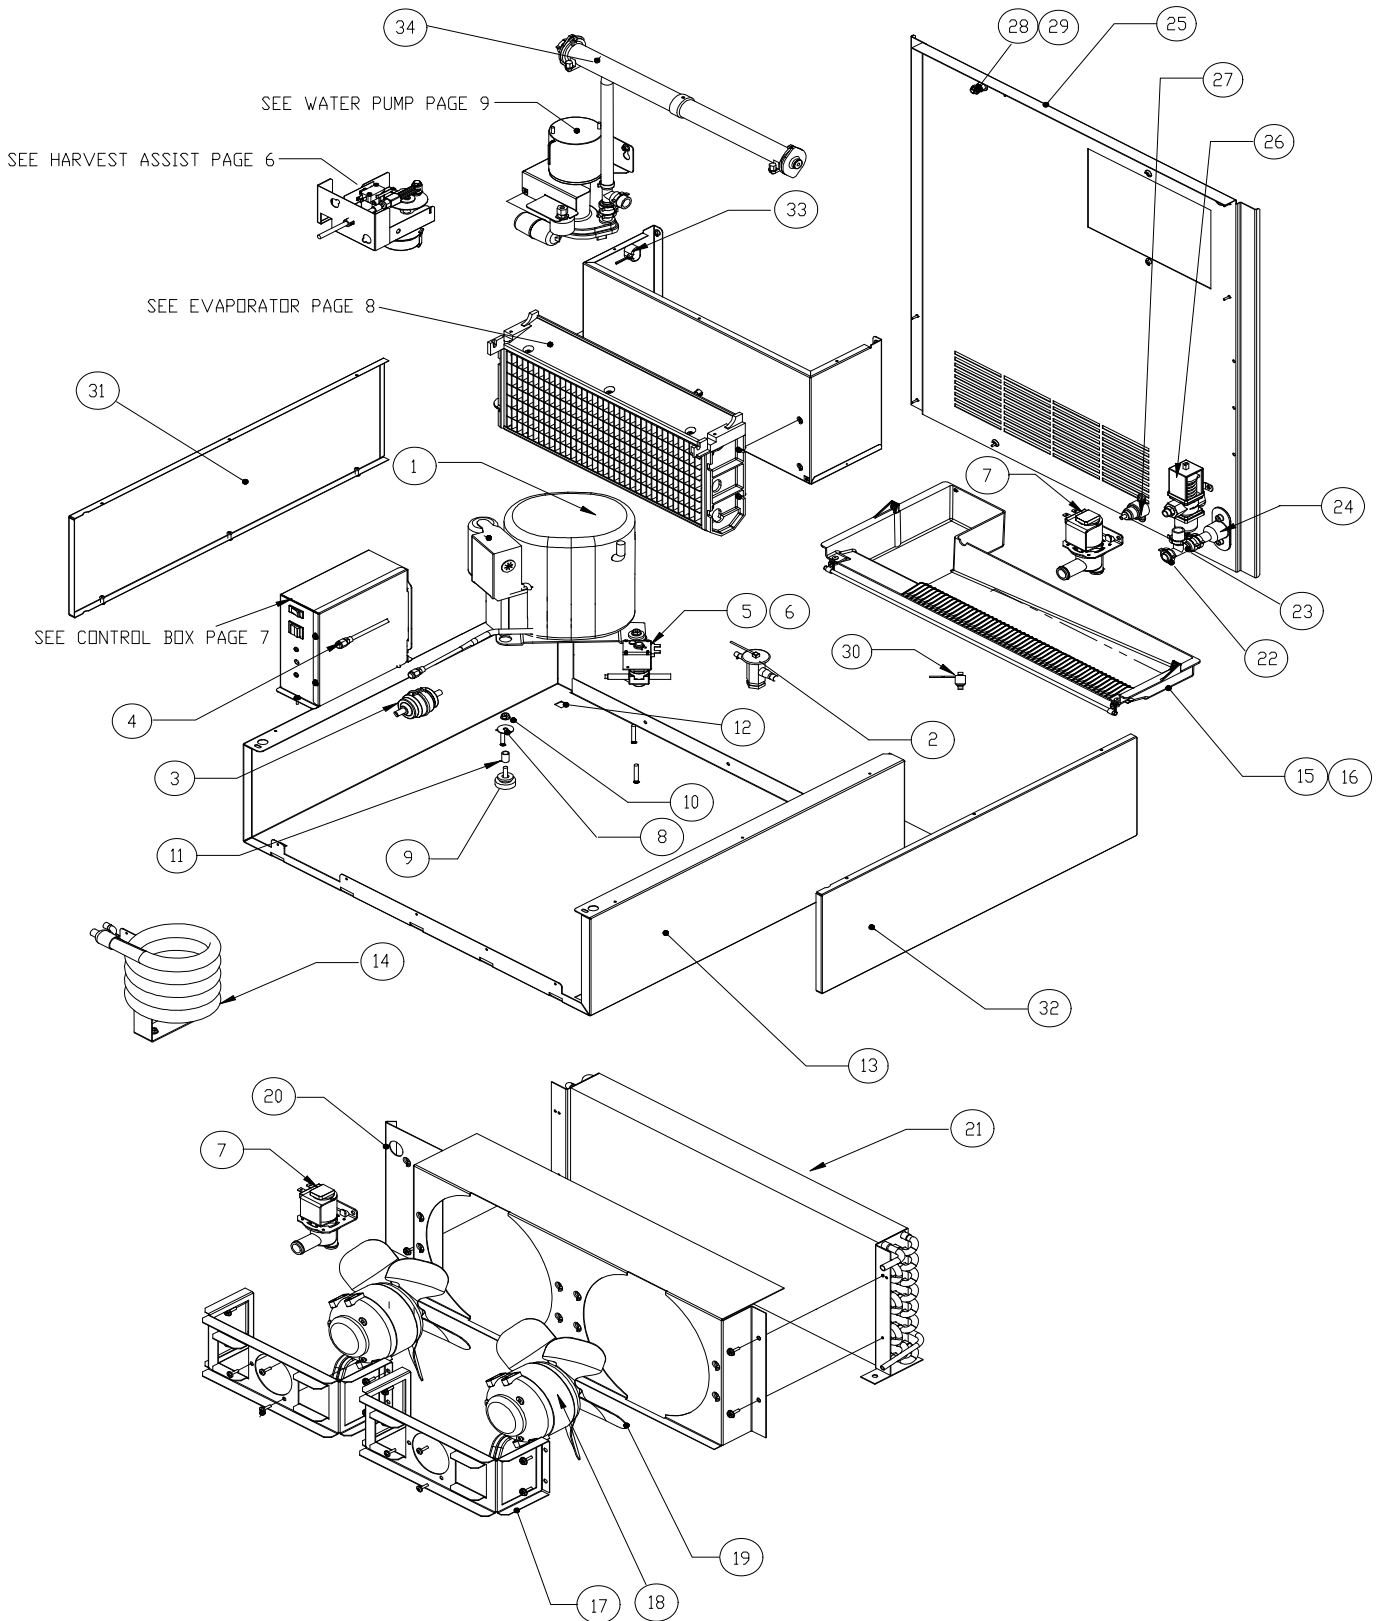

Check carefully that the correct part is identified and ordered.

Table of Contents	Page 1
Bin and Exterior Components	Page 2 - 3
Refrigeration System	Page 4 - 5
Harvest Assist Assembly	Page 6
Control Box	Page 7
Evaporator	Page 8
Water Pump	Page 9

Note: ** Denotes condenser and cube size

Ice-O-Matic
11100 East 45th Ave.
Denver Co. 80239
800-423-3367

Item	ICEU300	ICEU305	Description
1	3021895-01	3021895-01	Trim Strip RH
2	3051895-02	3051895-02	Trim Strip LH
3	3012149-01	3012149-01	Panel Rear Access
4	9151015-04	N/A	Bushing, Strain Relief
5	9101242-01	N/A	Power Cord 115 Volt Only
6	9051530-01	9051530-01	Front Grill Large
7	9051531-01	9051531-01	Front Grill Small
8	2101400-01S	2101400-01S	Bin Assembly (Includes Item 10)
9	9031112-01	9031112-01	Hex Head Machine Screw
10	9091122-02	9091122-02	Drain Elbow
11	9021010-04	9021010-04	Clamp
12	2101434-01S	2101434-01S	Bin Door Assembly
	9051525-04	9051525-04	Bin Door
	9031122-03	9031122-03	Thumb Screw
	3013235-01	3013235-01	Door Stop
13	2101429-01S	2101429-01S	Bin Top Assembly Stainless Steel
	9051573-02	9051573-02	Plastic Corner Cap Left Side
	9051573-01	9051573-01	Plastic Corner Cap Right Side
	9031098-02	9031098-02	Truss Head Sheet Metal Screw-Plastic Corner
14	9031023-10	9031023-10	Top Panel Screw
15	9031046-03	9031046-03	Screw
16	9031162-01	9031162-01	Bin Fastener Thumb Nut Three Prong
17	3013161-01	3013221-01	Control Box Cover
18	9021001-03	9021001-03	Leg Set (4 each)
19	9051127-02	9051127-02	Ice Scoop
20	2021646-01	2021646-01	Rear Panel
21	3021883-01	3021883-01	Left Side Panel
22	3021883-01	3021883-01	Right Side Panel
23	9091140-01	9091140-01	Plastic Drain Fitting
24	N/A	3013242-01	Water Pump Cover
25	N/A	3013241-01	Cover Base Panel