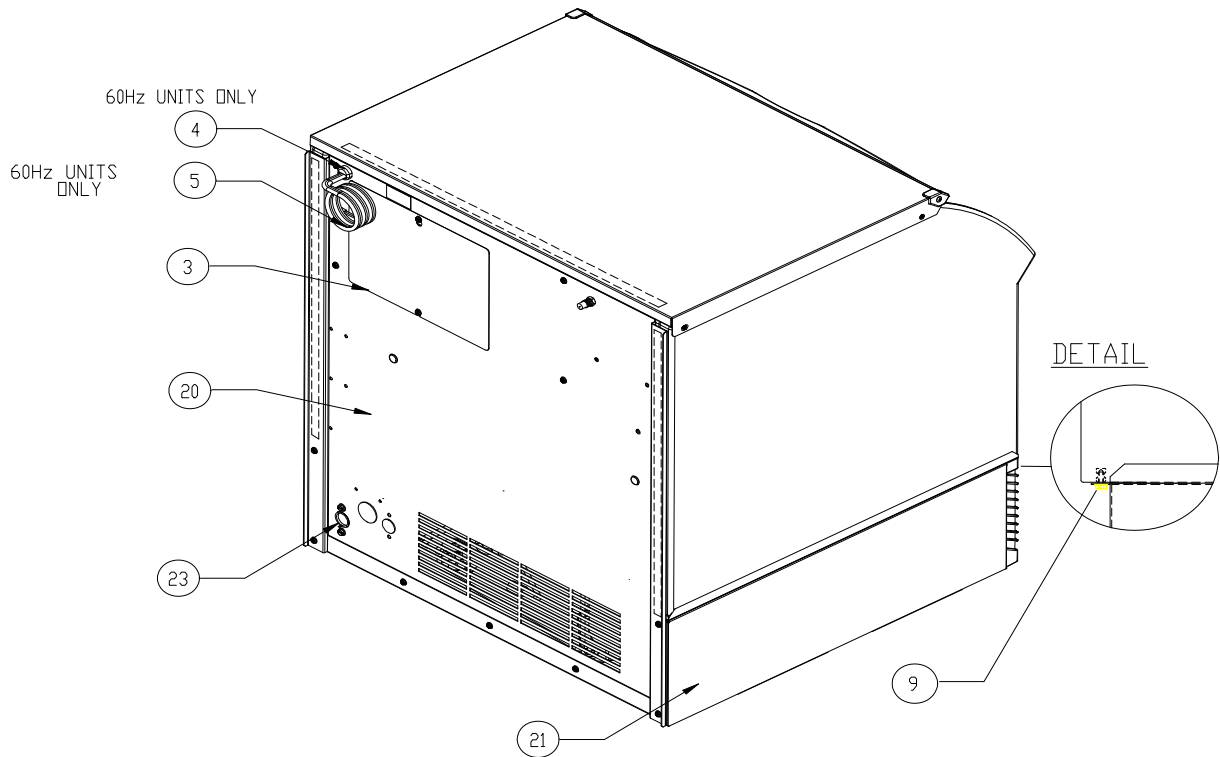

Ice-O-Matic[®]

SERVICE PARTS MANUAL
The ICE Series Undercounter Cubers
MODEL-ICEU3002, ICEU305**2**

This parts list contains the service parts available for the ICEU300**2 Undercounter icemakers.

Check the model number on the data plate and refer to the correct listing for the specific component.

Note: ** Denotes condenser and cube size

Ice-O-Matic
11100 East 45th Ave.
Denver Co. 80239
800-423-3367

Item	ICEU300	ICEU305	Description
1	3021895-01	3021895-01	Trim Strip RH
2	3051895-02	3051895-02	Trim Strip LH
3	3012149-01	3012149-01	Panel Rear Access
4	9151015-04	N/A	Bushing, Strain Relief
5	9101242-01	N/A	Power Cord 115 Volt Only
6	9051530-01	9051530-01	Front Grill Large
7	9051531-01	9051531-01	Front Grill Small
8	2101400-01S	2101400-01S	Bin Assembly (Includes Item 10)
9	9031112-01	9031112-01	Hex Head Machine Screw
10	9091122-02	9091122-02	Drain Elbow
11	9021010-04	9021010-04	Clamp
12	2101434-01S	2101434-01S	Bin Door Assembly
	9051525-04	9051525-04	Bin Door
	9031122-03	9031122-03	Thumb Screw
	3013235-01	3013235-01	Door Stop
13	2101429-01S	2101429-01S	Bin Top Assembly Stainless Steel
	9051573-02	9051573-02	Plastic Corner Cap Left Side
	9051573-01	9051573-01	Plastic Corner Cap Right Side
	9031098-02	9031098-02	Truss Head Sheet Metal Screw-Plastic Corner
14	9031023-10	9031023-10	Top Panel Screw
15	9031046-03	9031046-03	Screw
16	9031162-01	9031162-01	Bin Fastener Thumb Nut Three Prong
17	3013161-01	3013221-01	Control Box Cover
18	9021001-03	9021001-03	Leg Set (4 each)
19	9051127-02	9051127-02	Ice Scoop
20	2021646-01	2021646-01	Rear Panel
21	3021883-01	3021883-01	Left Side Panel
22	3021883-01	3021883-01	Right Side Panel
23	9091140-01	9091140-01	Plastic Drain Fitting
24	N/A	3013242-01	Water Pump Cover
25	N/A	3013241-01	Cover Base Panel