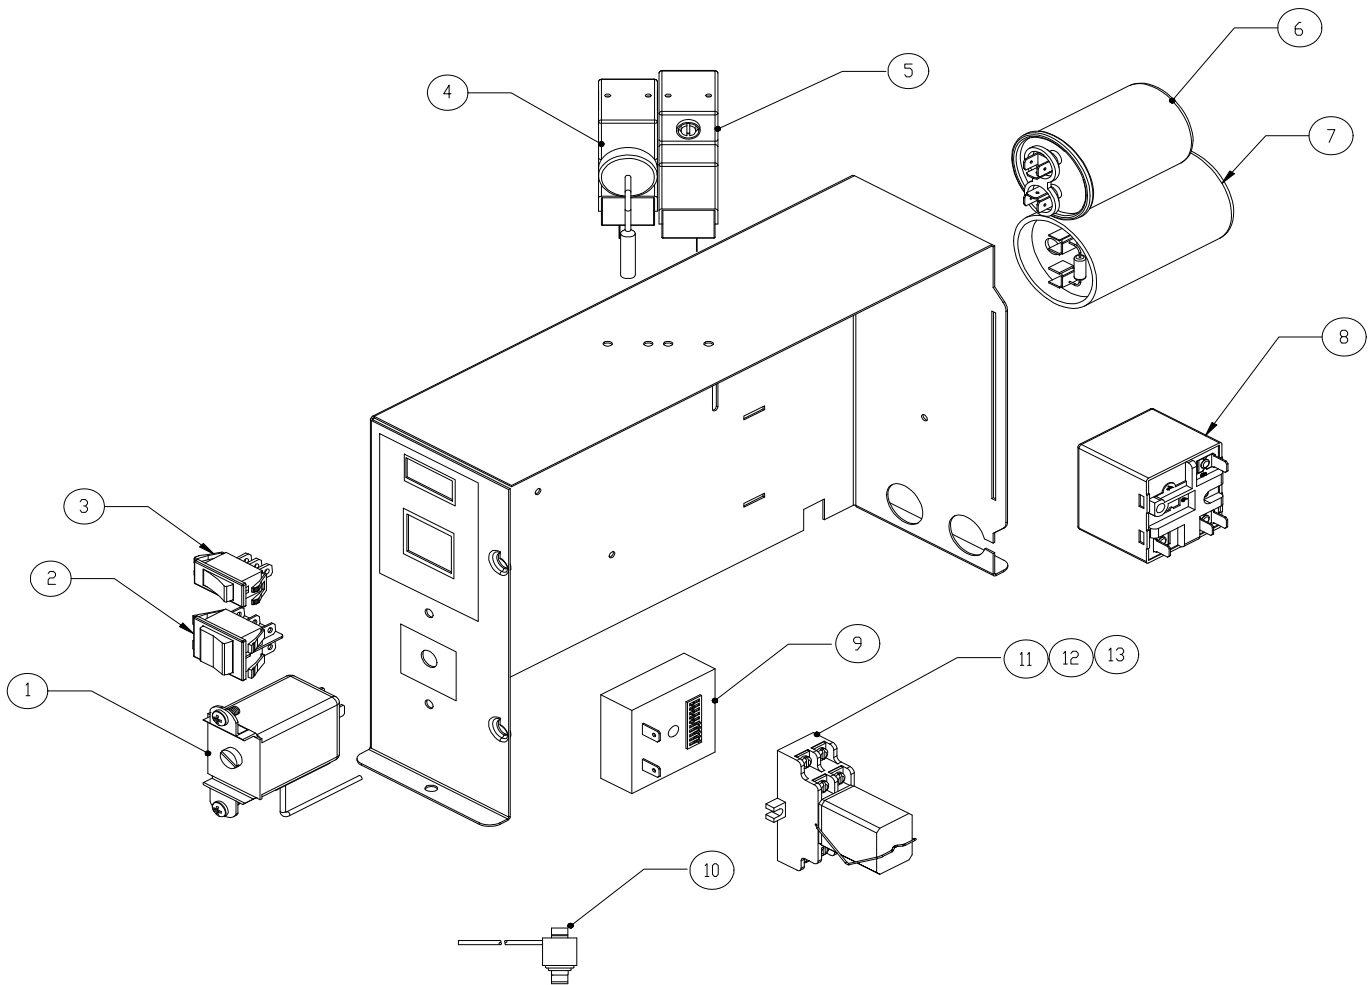

Item	ICEU300	ICEU305	Description
1	9041097-01	9041097-01	Thermostat-Bin Control
2	9101195-01	9101195-01	Ice/Off/Wash Switch
3	9101139-03	9101139-03	Switch-Purge
4	9041095-01	9041095-01	High Pressure Control
5	9041094-01	9041094-01	Low Pressure Control (Timer Initiate)
6	N/A	9181009-08	Run Capacitor
7	9181003-39	9181003-40	Start Capacitor
8	9181004-27	9181010-26	Relay
9	9101148-01	9101148-01	Timing Module
10	9041087-03	9041087-03	High Temperature Safety Control
11	9101084-01	9041084-02	Relay
12	9101083-01	9101083-01	Socket-Relay
13	9041083-02	9041083-02	Hold Down Spring - Relay