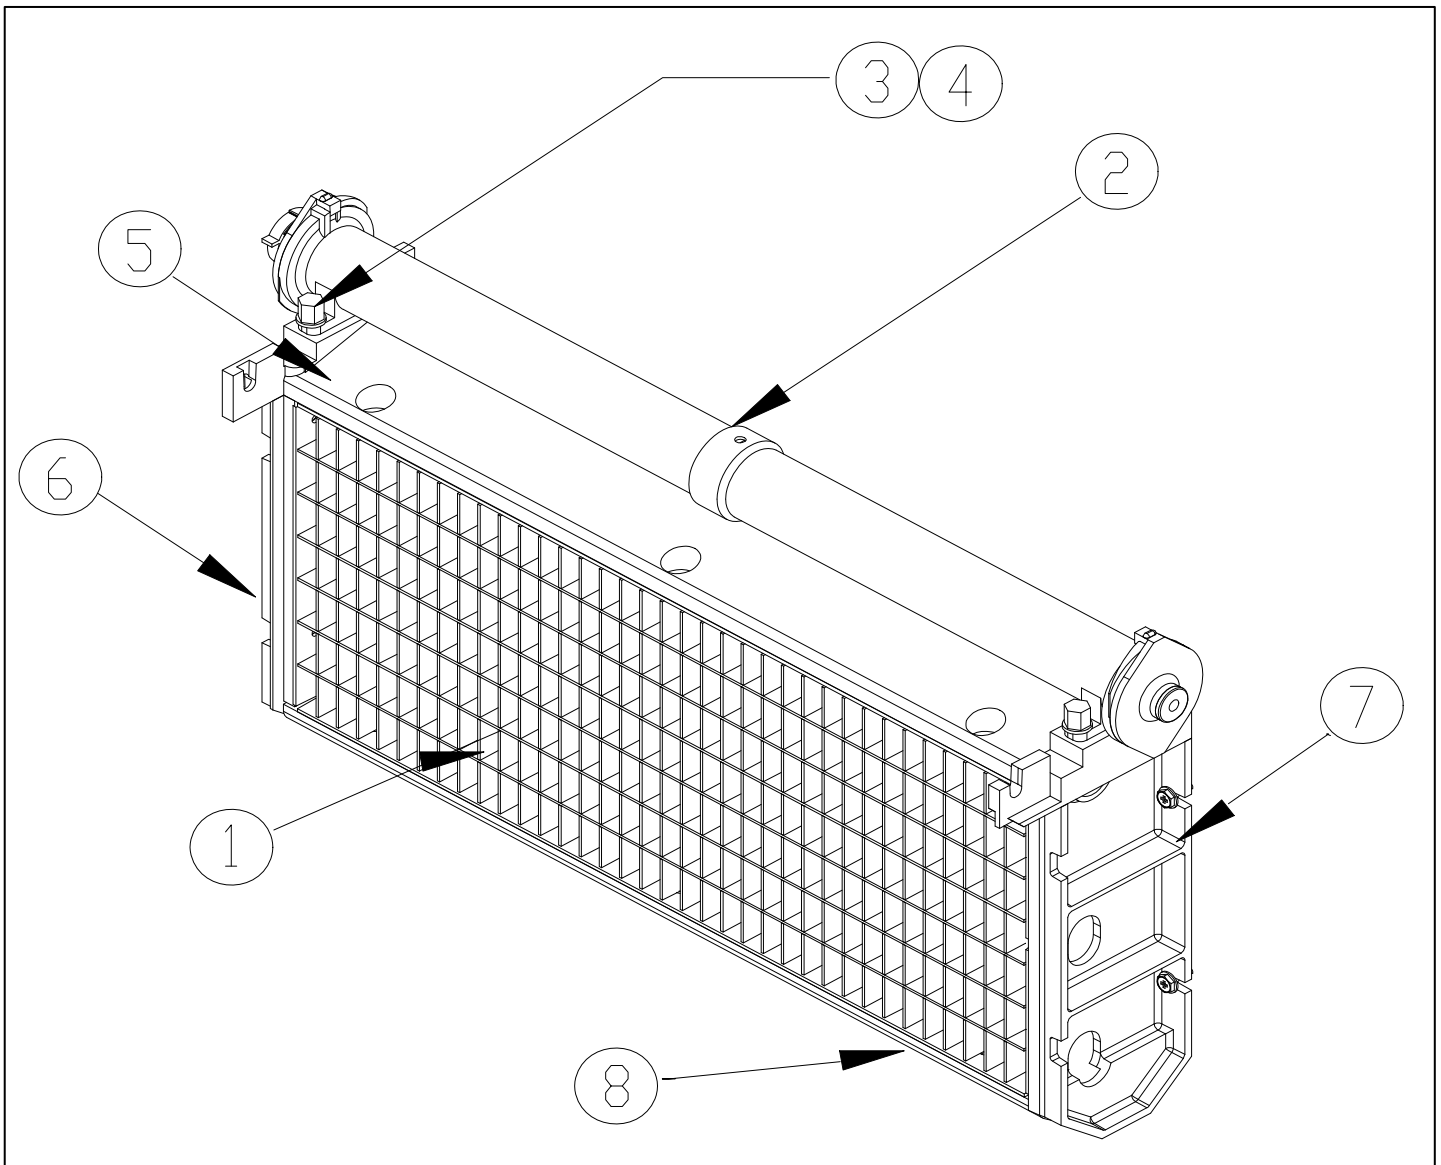

Item	ICEU300	ICEU305	Description
1	2051231-82	2051231-82	Evaporator Assembly-Half Cube (Shown)
1	2051231-81	2051231-81	Evaporator Assembly-Full Cube
2	2041338-01	2041338-01	Water Distribution Tube
3	9031122-01	9031122-01	Thumbscrew
4	9031004-19	9031004-19	Rubber Washer
5	9051135-05	9051135-05	Spillway
6	9051136-07	9051136-07	Left Side Evaporator Mounting Panel
7	9051136-08	9051136-08	Right Side Evaporator Mounting Panel
8	9051135-04	9051135-04	Water Return