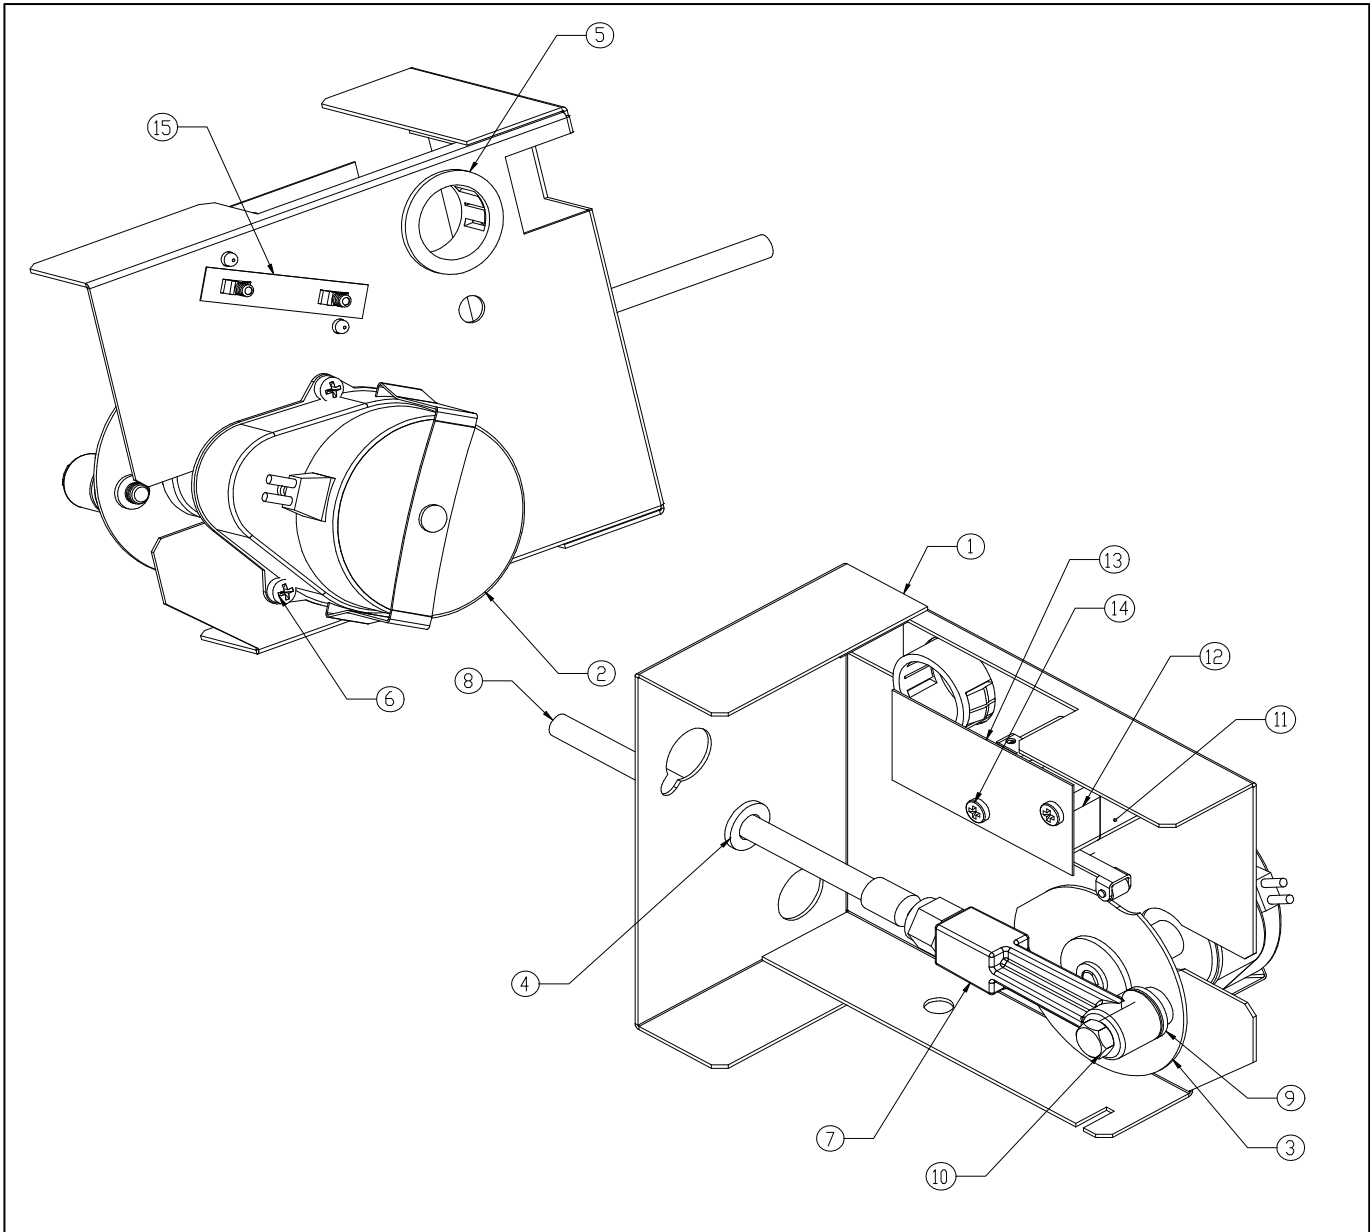

Item	ICEU300	ICEU305	Description
	2061962-05	2061962-07	Harvest Assist Assembly
1	3013170-01	3013170-01	Bracket, Probe Motor
2	9161030-01	9161031-01	Gear Motor
3	9131190-03	9131190-03	Clutch Assembly, 60 Degree
4	9051001-13	9051001-13	Snap Bushing
5	9051001-03	9051001-03	Snap Bushing
6	9031019-08	9031019-08	#6-32 x 1/2 Screw
7	9051057-01	9051057-01	Connecting Rod
8	9021102-01	9021102-01	Probe, Single Length
9	9031003-03	9031003-03	Flat Washer
10	9031119-01	9031119-01	Shoulder Screw
11	9051519-01	9051519-01	Spacer, Cam Switch
12	9101160-01	9101160-01	Cam Switch
13	3051145-02	3051145-02	Insulator
14	9031008-44	9031008-44	Pan Head Screw
15	9031120-01	9031120-01	Speed Nut Plate