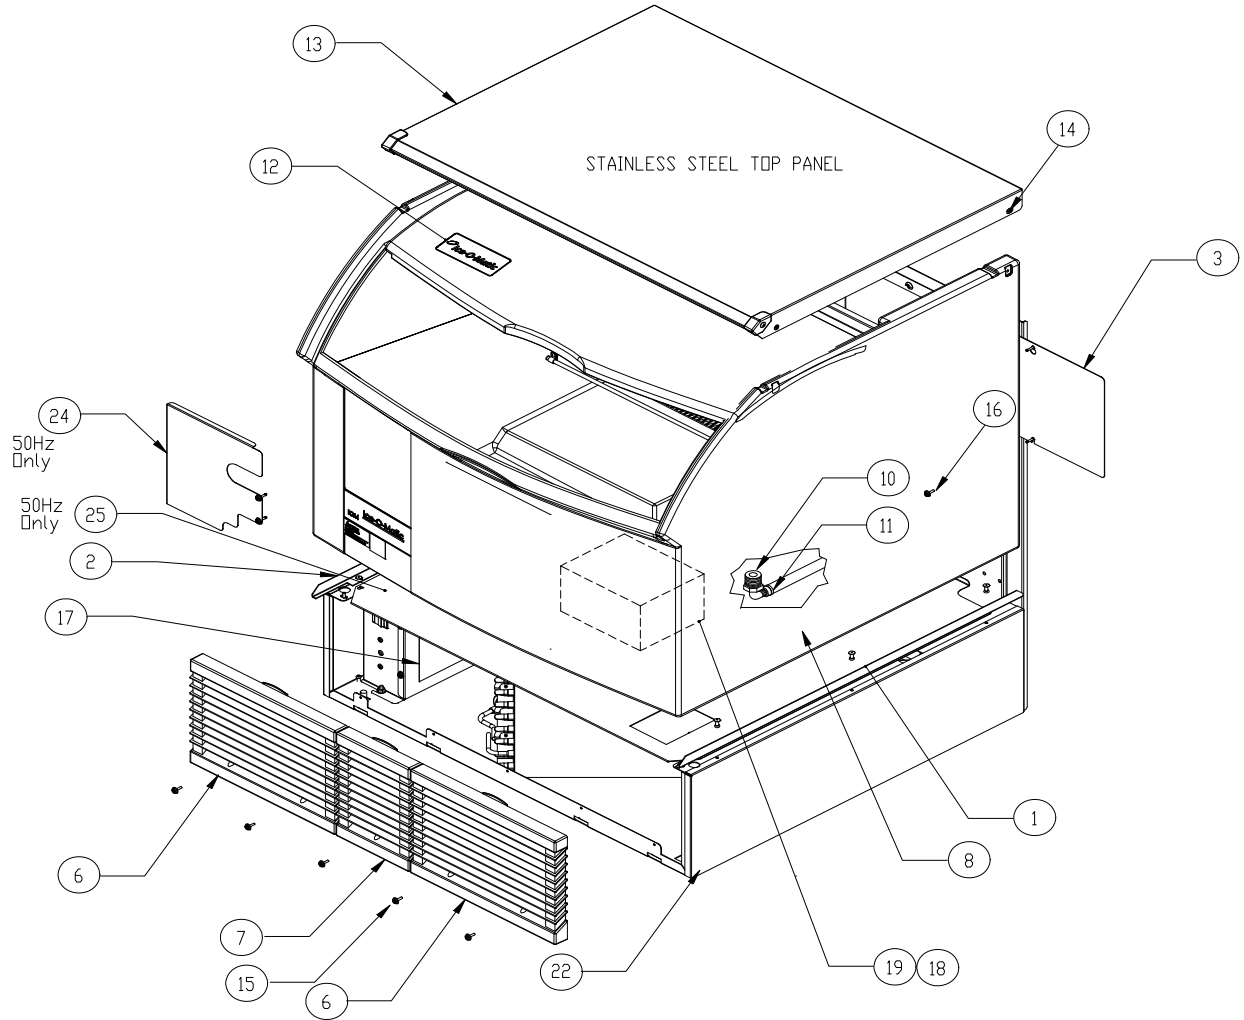

Ice-O-Matic[®]

SERVICE PARTS MANUAL
The ICE Series Undercounter Cubers
MODEL-ICEU3002, ICEU305**2**

This parts list contains the service parts available for the ICEU300**2 Undercounter icemakers.

Check the model number on the data plate and refer to the correct listing for the specific component.

Note: ** Denotes condenser and cube size

Ice-O-Matic
11100 East 45th Ave.
Denver Co. 80239
800-423-3367

Item	ICEU300	ICEU305	Description
1	3021895-01	3021895-01	Trim Strip RH
2	3051895-02	3051895-02	Trim Strip LH
3	3012149-01	3012149-01	Panel Rear Access
4	9151015-04	N/A	Bushing, Strain Relief
5	9101242-01	N/A	Power Cord 115 Volt Only
6	9051530-01	9051530-01	Front Grill Large
7	9051531-01	9051531-01	Front Grill Small
8	2101400-01S	2101400-01S	Bin Assembly (Includes Item 10)
9	9031112-01	9031112-01	Hex Head Machine Screw
10	9091122-02	9091122-02	Drain Elbow
11	9021010-04	9021010-04	Clamp
12	2101434-01S	2101434-01S	Bin Door Assembly
	9051525-04	9051525-04	Bin Door
	9031122-03	9031122-03	Thumb Screw
	3013235-01	3013235-01	Door Stop
13	2101429-01S	2101429-01S	Bin Top Assembly Stainless Steel
	9051573-02	9051573-02	Plastic Corner Cap Left Side
	9051573-01	9051573-01	Plastic Corner Cap Right Side
	9031098-02	9031098-02	Truss Head Sheet Metal Screw-Plastic Corner
14	9031023-10	9031023-10	Top Panel Screw
15	9031046-03	9031046-03	Screw
16	9031162-01	9031162-01	Bin Fastener Thumb Nut Three Prong
17	3013161-01	3013221-01	Control Box Cover
18	9021001-03	9021001-03	Leg Set (4 each)
19	9051127-02	9051127-02	Ice Scoop
20	2021646-01	2021646-01	Rear Panel
21	3021883-01	3021883-01	Left Side Panel
22	3021883-01	3021883-01	Right Side Panel
23	9091140-01	9091140-01	Plastic Drain Fitting
24	N/A	3013242-01	Water Pump Cover
25	N/A	3013241-01	Cover Base Panel