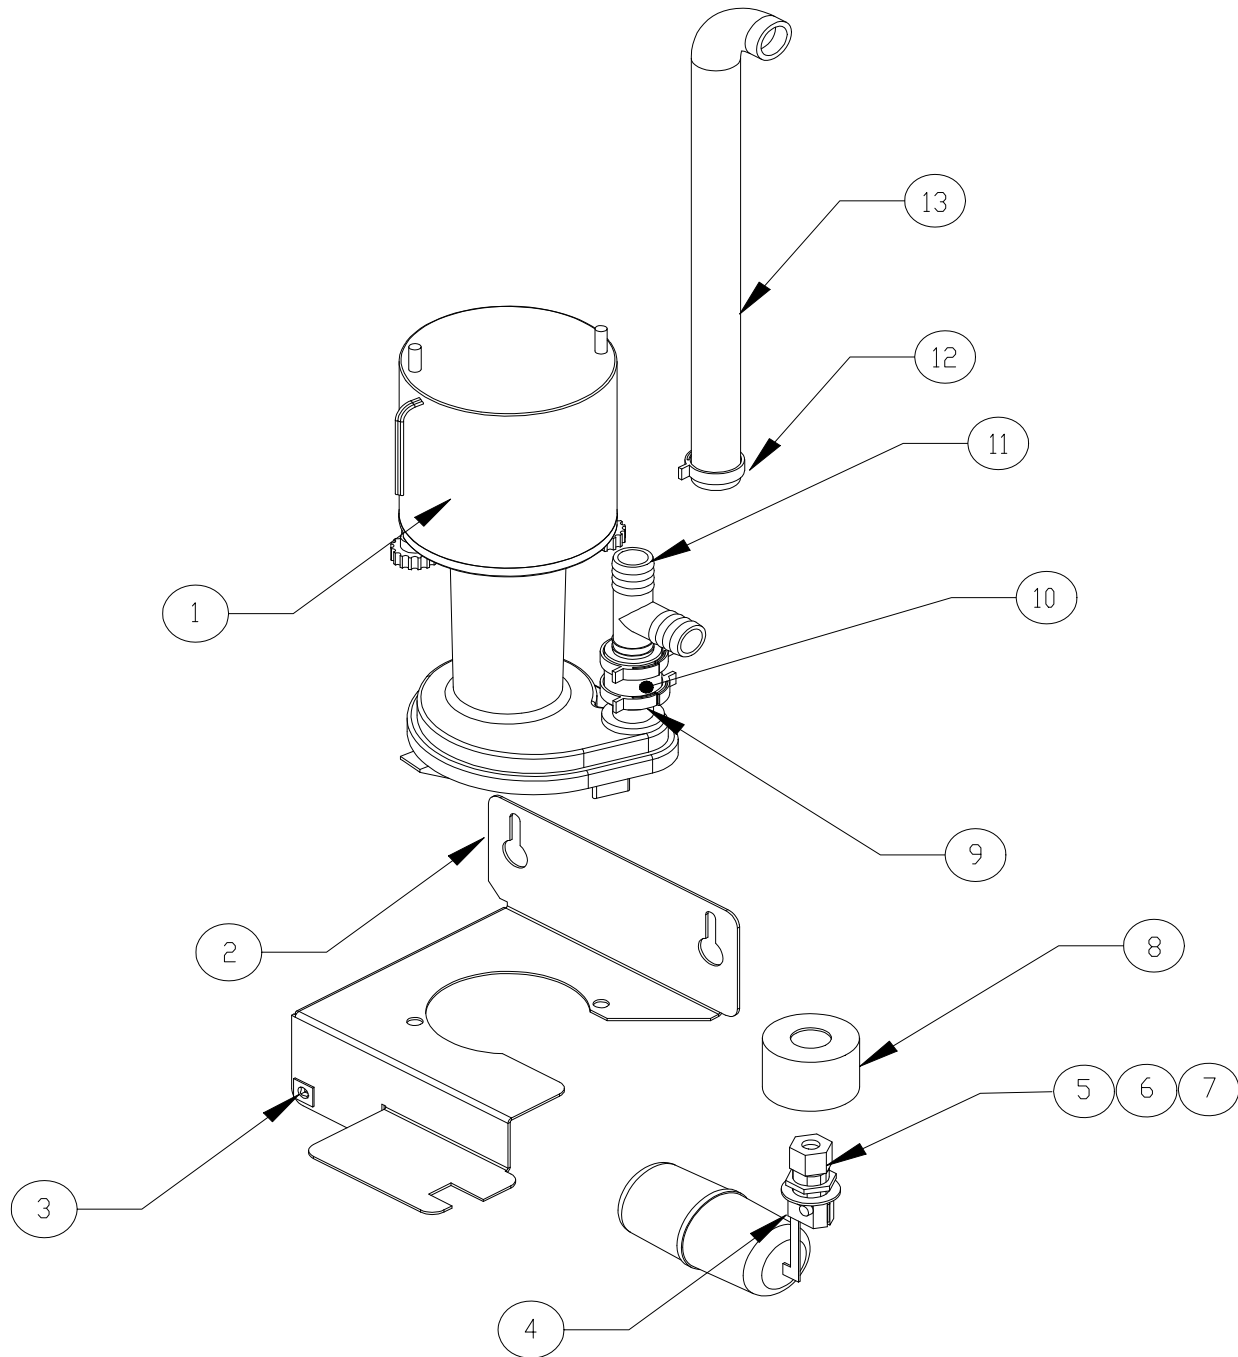

Compressor Components

ICEU300	ICEU305	Description
9181121-01	9181122-01	Compressor
9181005-37	9181005-39	Overload
9181003-39	9181003-40	Start Capacitor
9181004-27	9181010-26	Compressor Relay
N/A	9181009-08	Run Capacitor

Item	ICEU300	ICEU305	Description
	2061962-05	2061962-07	Harvest Assist Assembly
1	3013170-01	3013170-01	Bracket, Probe Motor
2	9161030-01	9161031-01	Gear Motor
3	9131190-03	9131190-03	Clutch Assembly, 60 Degree
4	9051001-13	9051001-13	Snap Bushing
5	9051001-03	9051001-03	Snap Bushing
6	9031019-08	9031019-08	#6-32 x 1/2 Screw
7	9051057-01	9051057-01	Connecting Rod
8	9021102-01	9021102-01	Probe, Single Length
9	9031003-03	9031003-03	Flat Washer
10	9031119-01	9031119-01	Shoulder Screw
11	9051519-01	9051519-01	Spacer, Cam Switch
12	9101160-01	9101160-01	Cam Switch
13	3051145-02	3051145-02	Insulator
14	9031008-44	9031008-44	Pan Head Screw
15	9031120-01	9031120-01	Speed Nut Plate

Item	ICEU300	ICEU305	Description
1	2051231-82	2051231-82	Evaporator Assembly-Half Cube (Shown)
1	2051231-81	2051231-81	Evaporator Assembly-Full Cube
2	2041338-01	2041338-01	Water Distribution Tube
3	9031122-01	9031122-01	Thumbscrew
4	9031004-19	9031004-19	Rubber Washer
5	9051135-05	9051135-05	Spillway
6	9051136-07	9051136-07	Left Side Evaporator Mounting Panel
7	9051136-08	9051136-08	Right Side Evaporator Mounting Panel
8	9051135-04	9051135-04	Water Return

Item	ICEU300	ICEU305	Description
1	9161076-01	9161076-02	Water Pump
2	3013219-01	3013219-01	Pump Bracket
3	9031141-01	9031141-01	Plastic Nut
4	9131111-01	9131111-01	Float
5	6021032-01	6021032-01	Tube-Polyethylene - 11 Inches Required
6	9091080-01	9091080-01	Barrel Fitting
7	9091081-01	9091081-01	Sleeve
8	9131026-02	9131026-02	Cap Plug
9	3051223-02	3051223-02	Hose PVC 5/8 - 2.00 Inch Required
10	9021010-04	9021010-04	Plastic Clamp
11	9091024-01	9091024-01	Barbed Tee
12	9021010-03	9021010-03	Plastic Clamp
13	9051280-05	9051280-05	Drain Tube