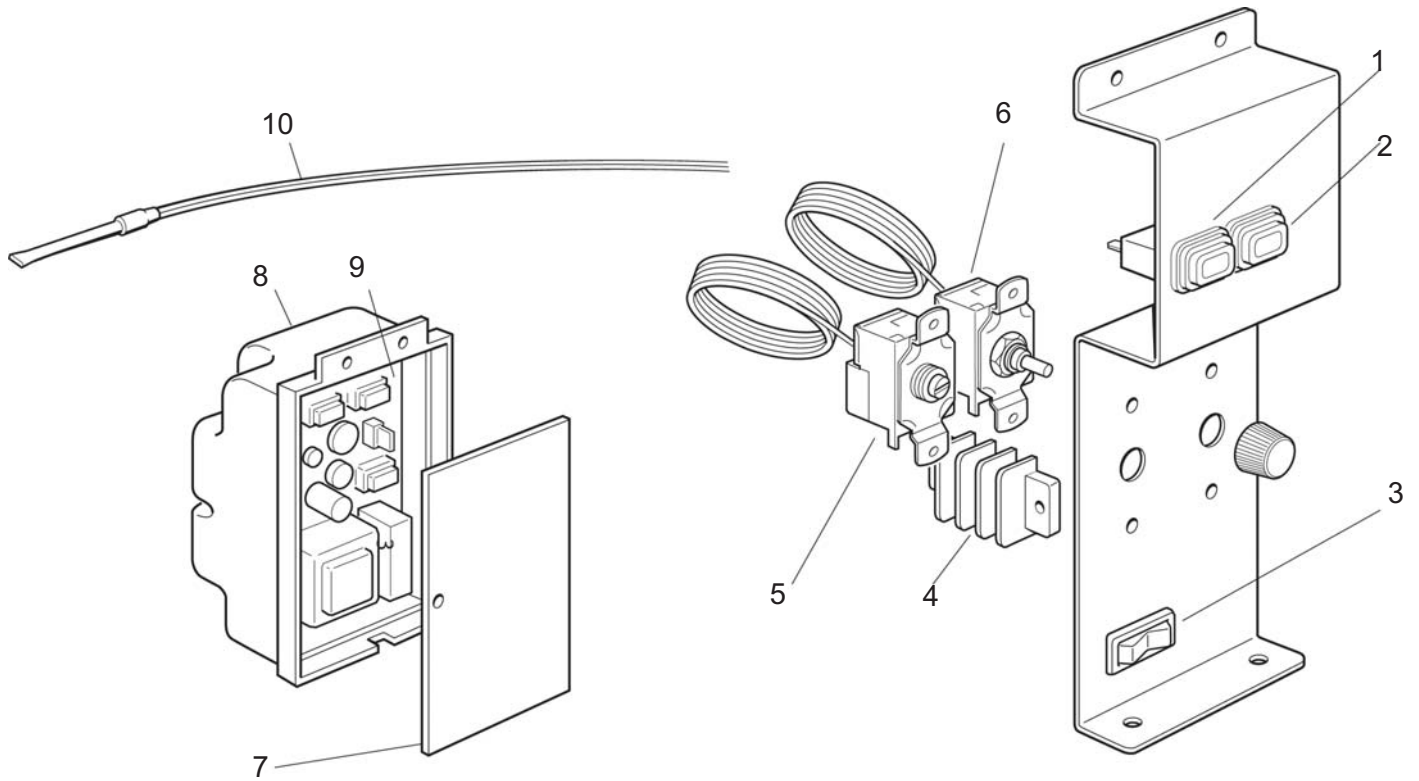

ICEU070A Service Parts

Control System

Item Number	Part Number	Description
1	1011411-56	Warning Light - Reset Button
2	1011411-57	Master Lighted Switch
3	1011411-58	Switch
4	1011337-64	Terminal Board
5	1011411-59	Bin Thermostat
6	1011337-68	Evap. Thermostat
7	1011411-60	Cover
8	1011411-61	Metal Control box
9	1011411-62	PC Board - Cleaning Remind
10	1011411-63	Condenser Sensor