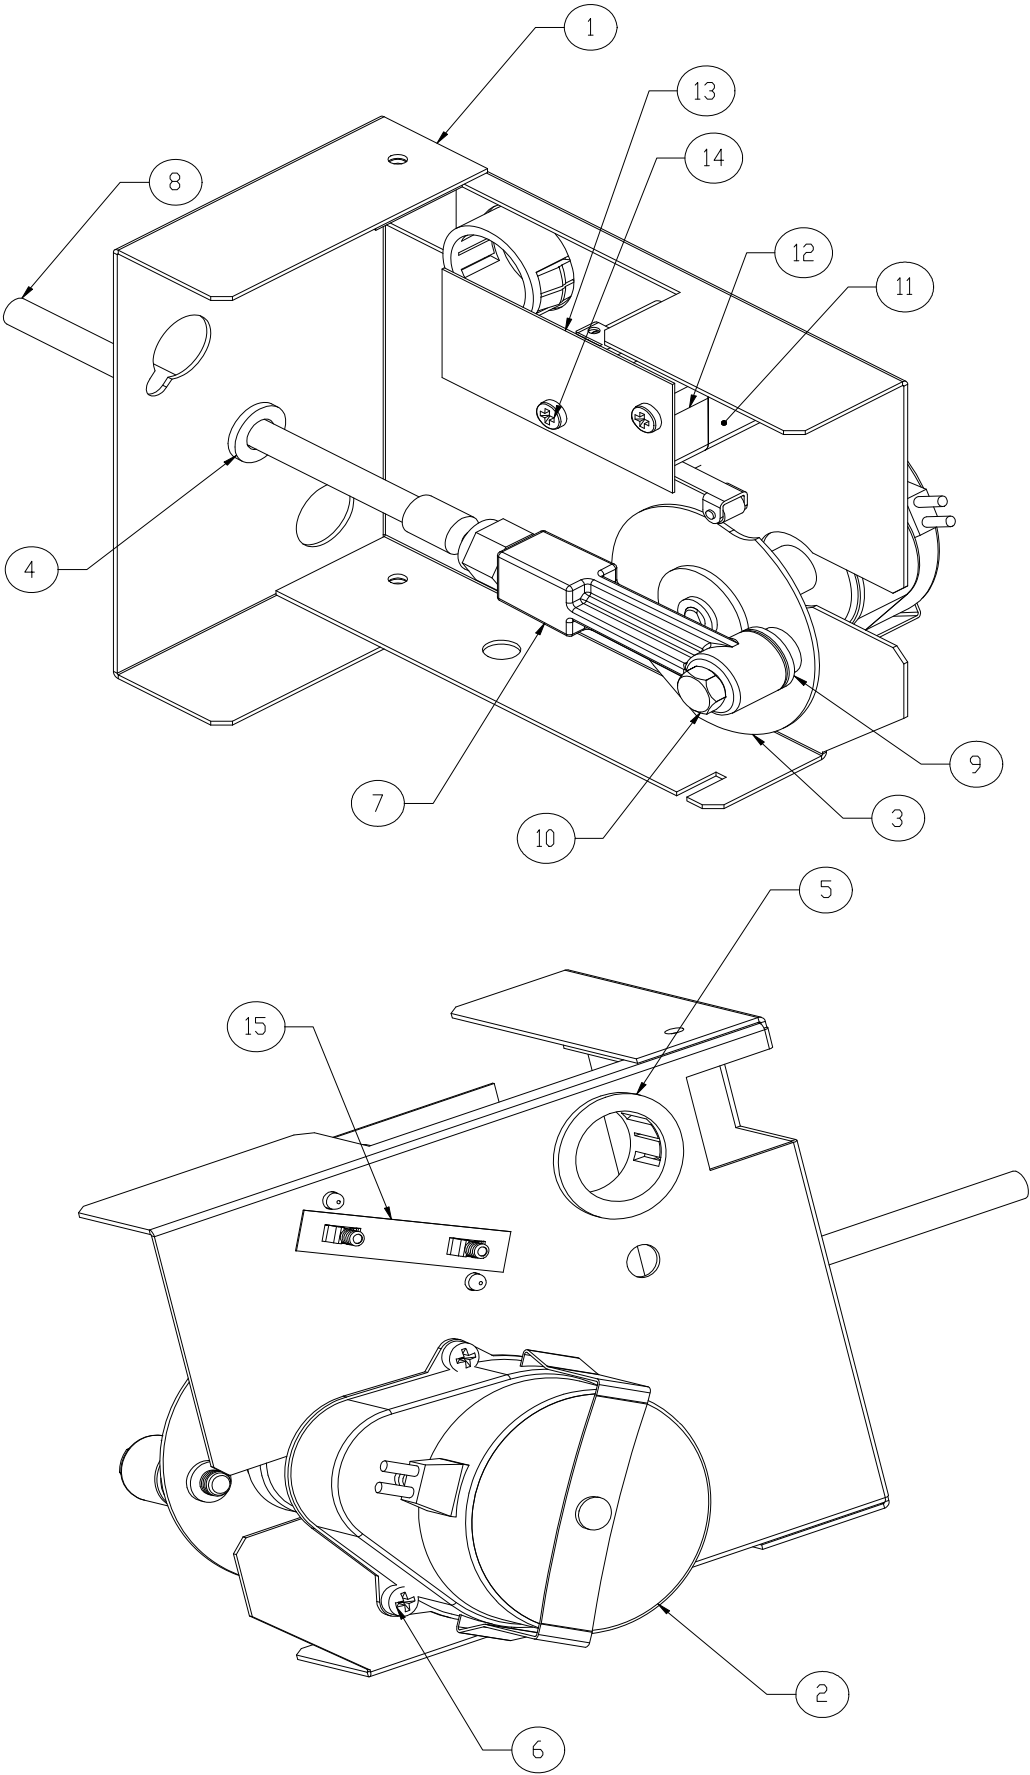

ICE Series Service Parts

Harvest Assist Assembly

Item No.	Model Number					Description
	ICE0250	ICE0400	ICE0406	ICE0500	ICE0606	
1	3013170-01	3013170-01	3013170-01	3013170-01	3013170-01	Bracket, Probe Motor
2	9161030-01	9161030-01	9161031-01	9161030-01	9161031-01	Gear Motor
3	9131190-01	9131190-01	9131190-01	9131190-01	9131190-01	Clutch Assembly 180 Degree
4	9051001-13	9051001-13	9051001-13	9051001-13	9051001-13	Snap Bushing
5	9051001-03	9051001-03	9051001-03	9051001-03	9051001-03	Snap Bushing
6	9031019-08	9031019-08	9031019-08	9031019-08	9031019-08	#6-32 x 1/2 Fillister Head Screw
7	9051057-01	9051057-01	9051057-01	9051057-01	9051057-01	Connecting Rod
8	9021102-01	9021102-01	9021102-01	9021102-01	9021102-01	Probe, Single Length
9	9031003-03	9031003-03	9031003-03	9031003-03	9031003-03	Plain Flat Washer
10	9031119-01	9031119-01	9031119-01	9031119-01	9031119-01	Shoulder Screw
11	9051519-01	9051519-01	9051519-01	9051519-01	9051519-01	Spacer, Cam Switch
12	9101160-01	9101160-01	9101160-01	9101160-01	9101160-01	Cam Switch
13	3051145-02	3051145-02	3051145-02	3051145-02	3051145-02	Insulator, Switch
14	9031008-44	9031008-44	9031008-44	9031008-44	9031008-44	Pan Head Machine Screw
15	9031120-01	9031120-01	9031120-01	9031120-01	9031120-01	Speed Nut Plate
	2061962-01S	2061962-01S	2061962-02S	2061962-01S	2061962-02S	Complete Assembly

Item No.	Model Number			Description
	ICE0305	ICE0405	ICE0605	
1	3013170-01	3013170-01	3013170-01	Bracket, Probe Motor
2	9161031-01	9161031-01	9161031-01	Gear Motor
3	9131190-01	9131190-01	9131190-01	Clutch Assembly 180 Degree
4	9051001-13	9051001-13	9051001-13	Snap Bushing
5	9051001-03	9051001-03	9051001-03	Snap Bushing
6	9031019-08	9031019-08	9031019-08	#6-32 x 1/2 Fillister Head Screw
7	9051057-01	9051057-01	9051057-01	Connecting Rod
8	9021102-01	9021102-01	9021102-01	Probe, Single Length
9	9031003-03	9031003-03	9031003-03	Plain Flat Washer
10	9031119-01	9031119-01	9031119-01	Shoulder Screw
11	9051519-01	9051519-01	9051519-01	Spacer, Cam Switch
12	9101160-01	9101160-01	9101160-01	Cam Switch
13	3051145-02	3051145-02	3051145-02	Insulator, Switch
14	9031008-44	9031008-44	9031008-44	Pan Head Machine Screw
15	9031120-01	9031120-01	9031120-01	Speed Nut Plate
	2061962-02S	2061962-02S	2061962-02S	Complete Assembly