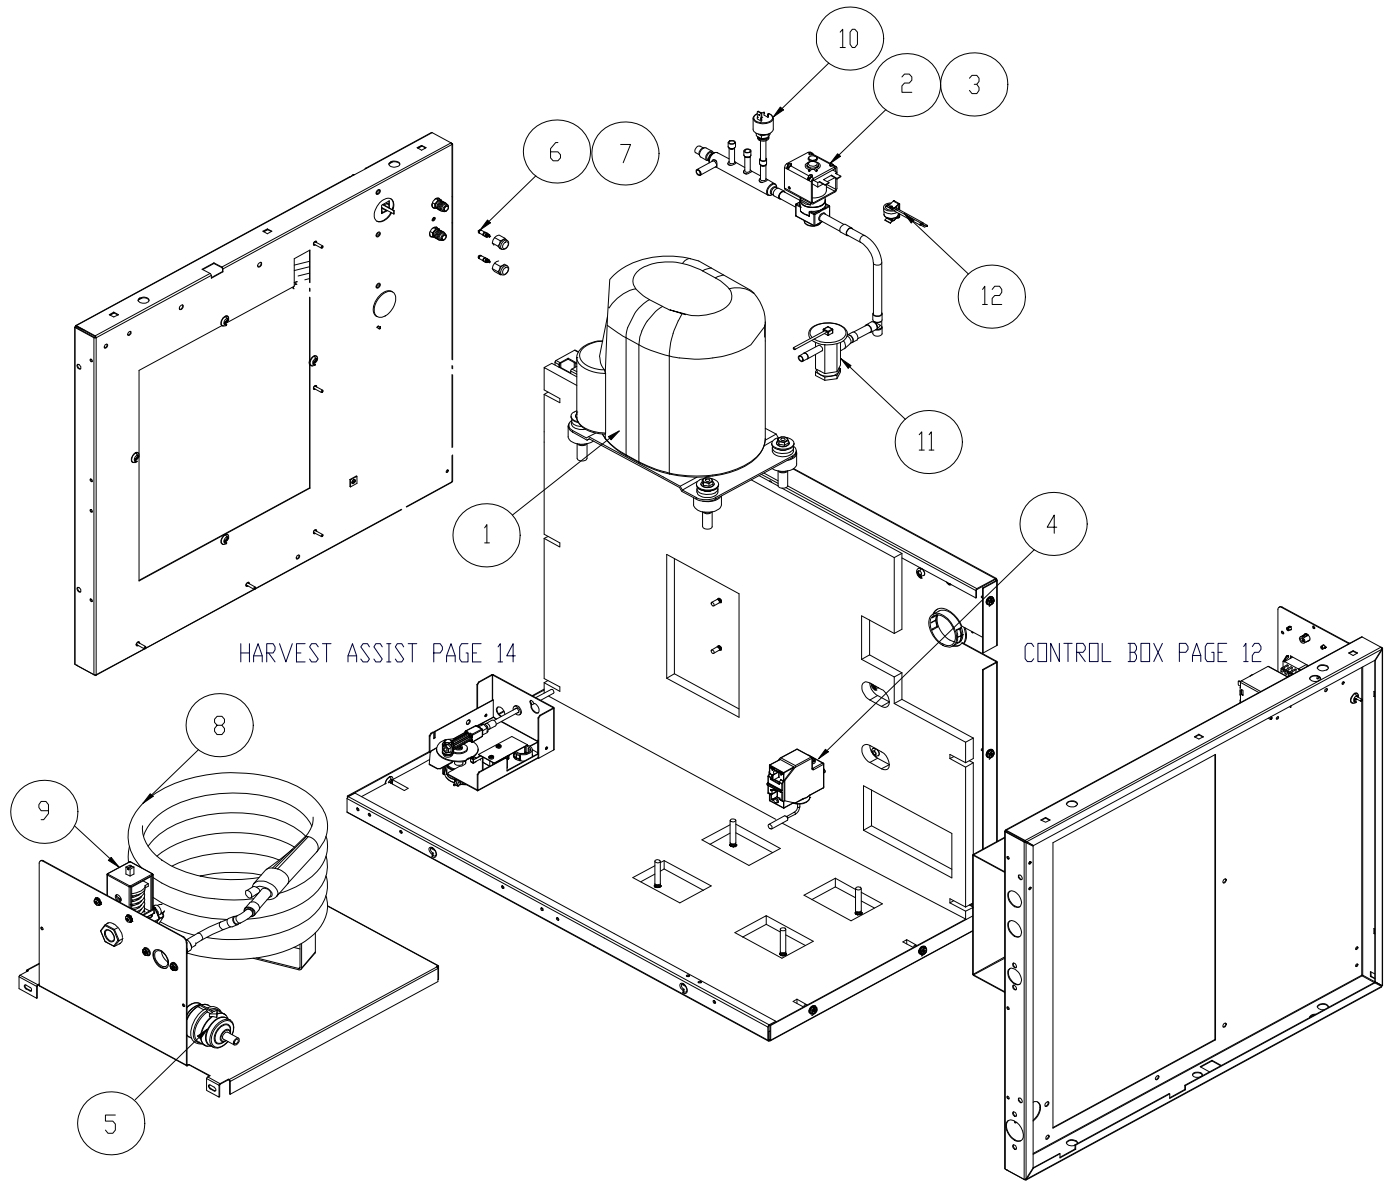

Item No.	Model Number					Description
	ICE0250W	ICE0400W	ICE0406W	ICE0500W	ICE0606W	
1	9181121-11	9181121-11	9181126-11	9181124-11	9181125-11	Compressor
2	9151123-01	9151123-01	9151123-01	9151123-01	9151123-01	Hot Gas Valve Body
3	9151023-03	9151023-03	9151123-04	9151023-03	9151123-04	Hot Gas Valve Coil
4	9041094-01	9041094-01	9041094-01	9041094-01	9041094-01	Low Pressure Control
5	9151004-02	9151004-02	9151004-02	9151004-02	9151004-02	Filter Drier
6	9091086-02	9091086-02	9091086-02	9091086-02	9091086-02	Service Valve Core
7	9091086-03	9091086-03	9091086-03	9091086-03	9091086-03	Service Valve Cap
8	9141061-01	9141023-01	9141023-01	9141024-01	9141024-01	Condenser
9	9041059-01	9041059-01	9041059-01	9041059-01	9041059-01	Water Valve
10	9041091-01	9041091-01	9041091-01	9041091-01	9041091-01	High Pressure Control
11	9151154-01	9151149-01	9151149-01	9151149-01	9151151-01	Expansion Valve
12	9041098-01	9041098-01	9041098-01	9041098-01	9041098-01	High Temperature Safety Control

Item No.	Model Number			Description
	ICE0305W	ICE0405W	ICE0605W	
1	9181127-11	9181127-11	9181128-11	Compressor
2	9151123-01	9151123-01	9151123-01	Hot Gas Valve Body
3	9151123-04	9151123-04	9151123-04	Hot Gas Valve Coil
4	9041094-01	9041094-01	9041094-01	Low Pressure Control
5	9151004-02	9151004-02	9151004-02	Filter Drier
6	9091086-02	9091086-02	9091086-02	Service Valve Core
7	9091086-03	9091086-03	9091086-03	Service Valve Cap
8	9141061-01	9141023-01	9141024-01	Condenser
9	9041059-01	9041059-01	9041059-01	Water Valve
10	9041091-01	9041091-01	9041091-01	High Pressure Control
11	9151154-01	9151149-01	9151149-01	Expansion Valve
12	9041098-01	9041098-01	9041098-01	High Temperature Safety Control