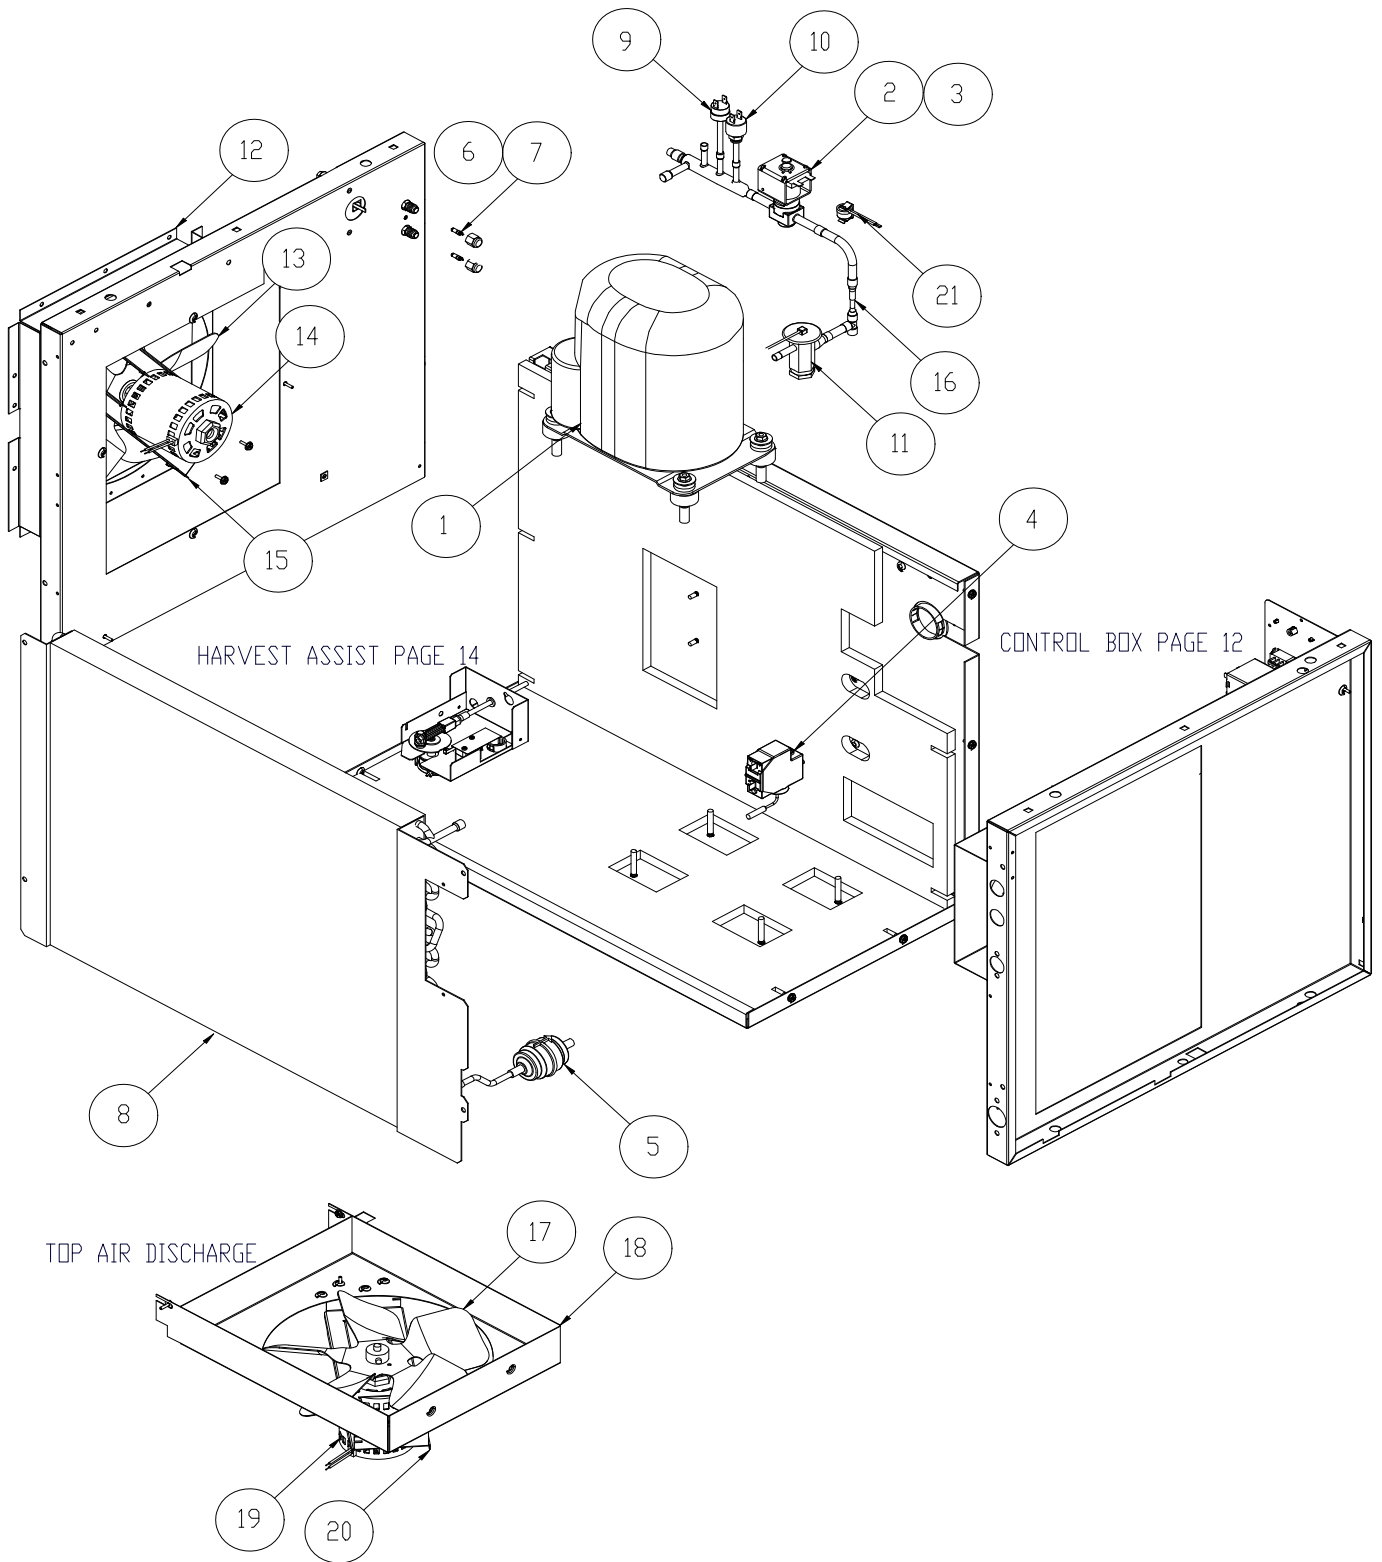

ICE Series Service Parts

Air Cooled and Top Air Discharge

Item No.	Model Number					Description
	ICE0250A	ICE0400A	ICE0406A	ICE0500A	ICE0606A	
1	9181121-11	9181121-11	9181126-11	9181124-11	9181125-11	Compressor Kit
2	9151123-01	9151123-01	9151123-01	9151123-01	9151123-01	Hot Gas Valve Body
3	9151123-03	9151123-03	9151123-04	9151123-03	9151123-04	Hot Gas Valve Coil
4	9041094-01	9041094-01	9041094-01	9041094-01	9041094-01	Low Pressure Control
5	9151004-02	9151004-02	9151004-02	9151004-02	9151004-02	Filter Drier
6	9091086-02	9091086-02	9091086-02	9091086-02	9091086-02	Service Valve Core
7	9091086-03	9091086-03	9091086-03	9091086-03	9091086-03	Service Valve Cap
8	9141106-01	9141106-01	9141106-01	9141120-01	9141120-01	Condenser
9	9041096-01	9041096-01	9041096-01	9041096-01	9041096-01	Fan Control
10	9041091-01	9041091-01	9041091-01	9041091-01	9041091-01	High Pressure Control
11	9151154-01	9151149-01	9151149-01	9151149-01	9151151-01	Expansion Valve
12	3013112-01	3013112-01	3013112-01	3013112-01	3013112-01	Fan Shroud
13	9131332-02	9131332-02	9131332-02	9131332-02	9131332-02	Fan Blade
	9131383-01					Fan Blade from SN 07121280011747
				9131383-01		Fan Blade from SN 07111280012633
14	9161089-02	9161089-02	9161089-03	9161089-02	9161089-03	Fan Motor
	9161078-01					Fan Motor from SN 07121280011747
				9161078-01		Fan Motor from SN 07111280012633
15	3012527-01	3012527-01	3012527-01	3012527-01	3012527-01	Fan Motor Bracket
	3013252-01					Fan Mtr. Brkt. from SN 07121280011747
				3013252-01		Fan Mtr. Brkt. from SN 07111280012633
16	9091136-01	9091136-01	9091136-01	9091136-01	N/A	Restrictor
17	9131332-02	9131332-02	9131332-02	9131332-02	9131332-02	Fan Blade (Top Air Discharge)
18	3012725-01	3012725-01	3012725-01	3012725-01	3012725-01	Fan Shroud (Top Air Discharge)
19	9161089-02	9161089-02	9161089-03	9161089-02	9161089-03	Fan Motor (Top Air Discharge)
20	3012527-01	3012527-01	3012527-01	3012527-01	3012527-01	Fan Motor Bracket (Top Air Discharge)
21	9041098-01	9041098-01	9041098-01	9041098-01	9041098-01	High Temperature Safety Control

Item No.	Model Number			Description
	ICE0305A	ICE0405A	ICE0605A	
1	9181127-11	9181127-11	9181128-11	Compressor Kit
2	9151123-01	9151123-01	9151123-01	Hot Gas Valve Body
3	9151123-04	9151123-04	9151123-04	Hot Gas Valve Coil
4	9041094-01	9041094-01	9041094-01	Low Pressure Control
5	9151004-02	9151004-02	9151004-02	Filter Drier
6	9091086-02	9091086-02	9091086-02	Service Valve Core
7	9091086-03	9091086-03	9091086-03	Service Valve Cap
8	9141106-01	9141106-01	9141120-01	Condenser
9	9041096-01	9041096-01	9041096-01	Fan Control
10	9041091-01	9041091-01	9041091-01	High Pressure Control
11	9151154-01	9151149-01	9151149-01	Expansion Valve
12	3013112-01	3013112-01	3013112-01	Fan Shroud
13	9131383-01	9131383-01	9131383-01	Fan Blade
14	9161078-02	9161078-02	9161078-02	Fan Motor
15	2021612-01	2021612-01	3013109-01	Fan Motor Bracket
16	N/A	9091136-01	N/A	Restrictor
17	N/A	N/A	N/A	Fan Blade (Top Air Discharge)
18	N/A	N/A	N/A	Fan Shroud (Top Air Discharge)
19	N/A	N/A	N/A	Fan Motor (Top Air Discharge)
20	N/A	N/A	N/A	Fan Motor Bracket (Top Air Discharge)
21	9041098-01	9041098-01	9041098-01	High Temperature Safety Control