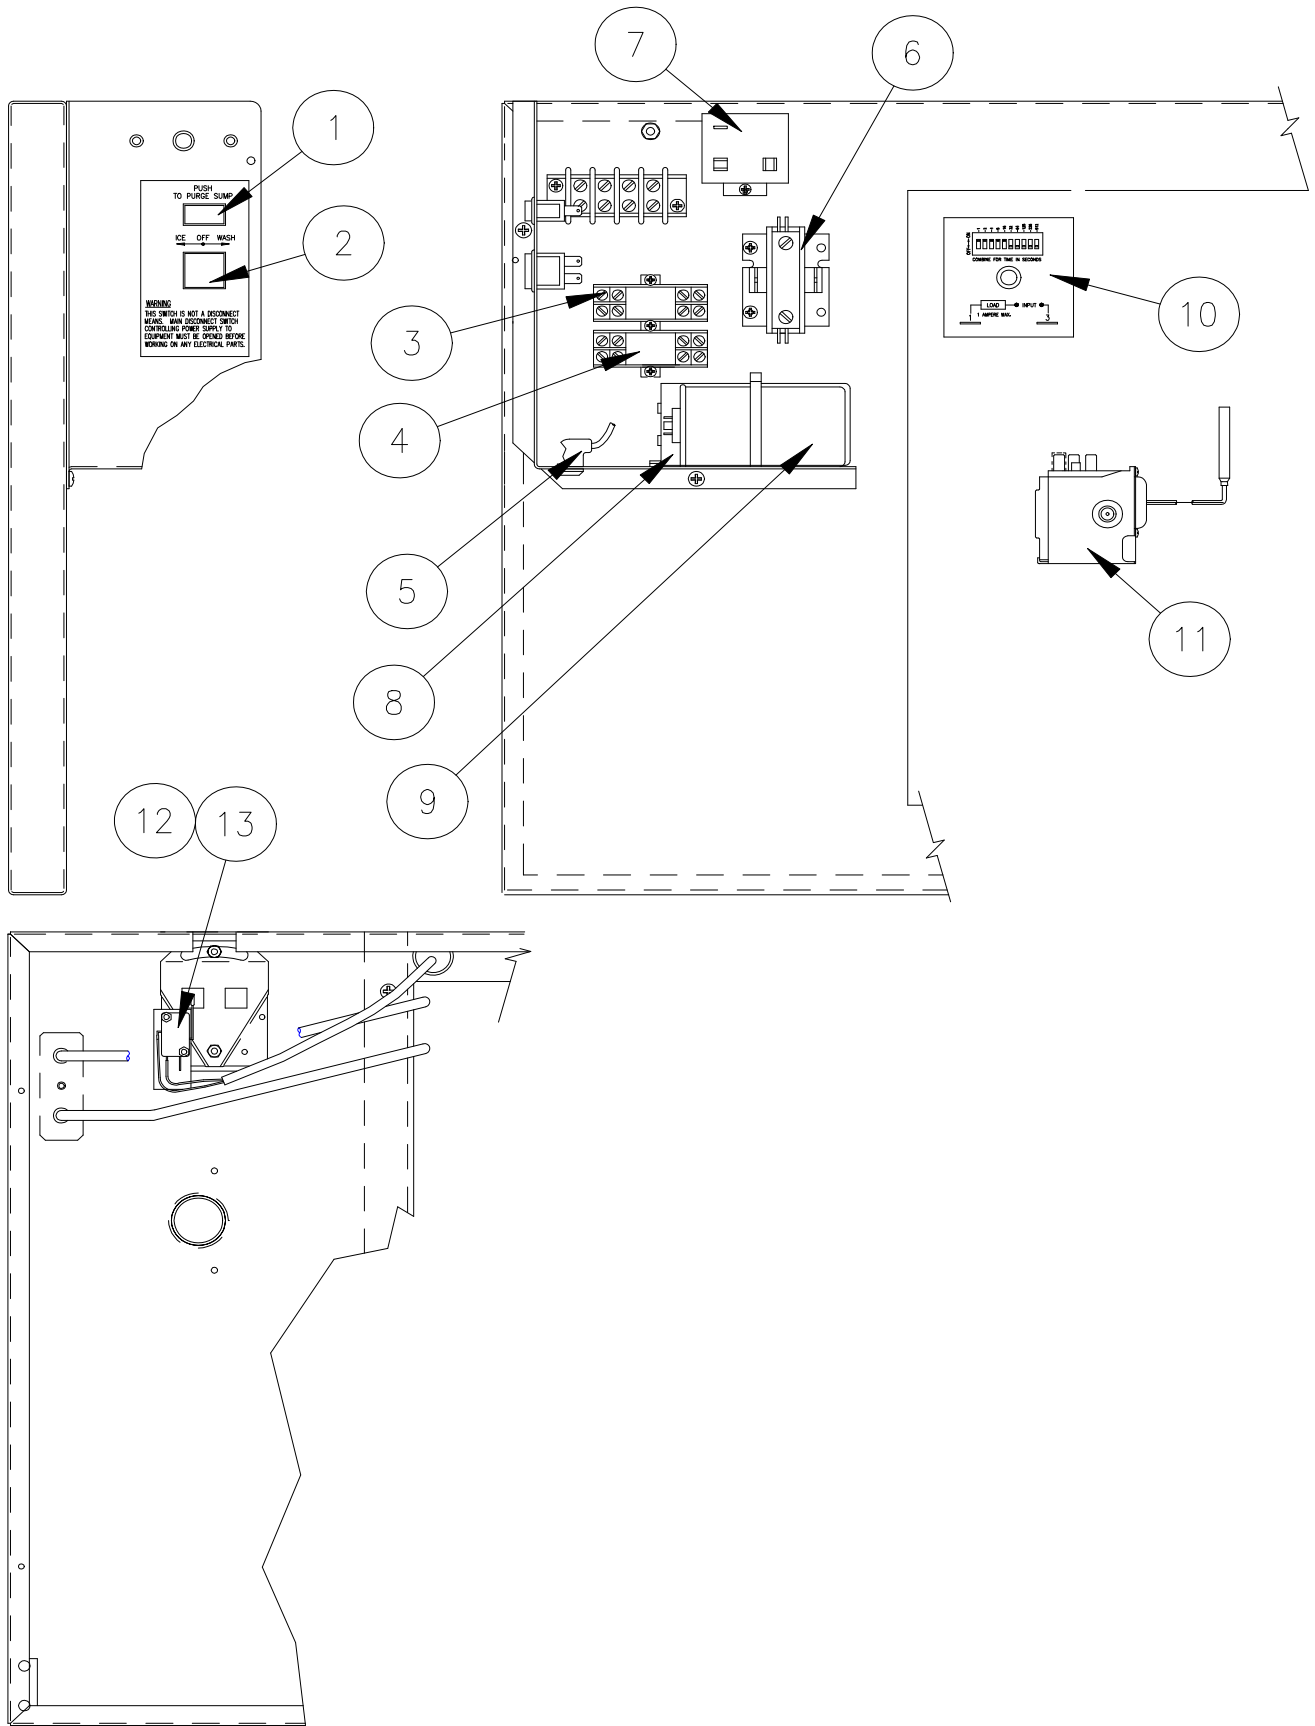

Item No.	Model Number					Description
	ICE0250	ICE0400	ICE0406	ICE0500	ICE0606	
1	9101139-03	9101139-03	9101139-03	9101139-03	9101139-03	Purge Switch
2	9101195-01	9101195-01	9101195-01	9101195-01	9101195-01	ON-OFF-WASH Switch
3	9101083-01	9101083-01	9101083-01	9101083-01	9101083-01	Relay Socket
4	9101084-01	9101084-01	9101084-02	9101084-01	9101084-02	Relay
5	9101218-12	9101218-12	9101218-12	9101218-12	9101218-12	Water Pump Cord
6	9101002-07	9101002-03	9101002-04	9101002-03	9101002-04	Contactora
7	9181004-27	9181004-27	9181004-07	9181010-12	9181010-10	Compressor Start Relay
8	9181003-39	9181003-39	9181003-45	9181003-40	9181003-19	Start Capacitor
9	N/A	N/A	9181009-08	9181009-11	9181009-16	Run Capacitor
10	9101148-01	9101148-01	9101148-01	9101148-01	9101148-01	Timer
11	9041094-01	9041094-01	9041094-01	9041094-01	9041094-01	Low Pressure Timer Initiate
12	2061471-03	2061471-03	2061471-03	2061471-03	2061471-03	Curtain Switch Assembly
13	9101124-02	9101124-02	9101124-02	9101124-02	9101124-02	Curtain Switch

Item No.	Model Number			Description
	ICE0305	ICE0405	ICE0605	
1	9101139-03	9101139-03	9101139-03	Purge Switch
2	9101195-01	9101195-01	9101195-01	ON-OFF-WASH Switch
3	9101083-01	9101083-01	9101083-01	Relay Socket
4	9101084-02	9101084-02	9101084-02	Relay
5	9101218-12	9101218-12	9101218-12	Water Pump Cord
6	9101002-04	9101002-04	9101002-04	Contactora
7	9181004-04	9181004-04	9181010-10	Compressor Start Relay
8	9181003-45	9181003-45	9181003-44	Start Capacitor
9	N/A	N/A	9181009-17	Run Capacitor
10	9101148-01	9101148-01	9101148-01	Timer
11	9041094-01	9041094-01	9041094-01	Low Pressure Timer Initiate
12	2061471-03	2061471-03	2061471-03	Curtain Switch Assembly
13	9101124-02	9101124-02	9101124-02	Curtain Switch

Compressor Components

Model Number					Description
ICE0250	ICE0400	ICE0406	ICE0500	ICE0606	
9181121-01	9181121-01	9181126-01	9181124-01	9181125-01	Compressor
9181005-37	9181005-37	9181005-44	9181005-43	Internal	Overload
9181004-27	9181004-27	9181010-29	9181010-28	9181010-10	Relay
9181003-39	9181003-39	9181003-45	9181003-40	9181003-19	Start Capacitor
N/A	N/A	9181009-08	9181009-11	9181009-16	Run Capacitor

Model Number			Description
ICE0305	ICE0405	ICE0605	
9181127-01	9181127-01	9181128-01	Compressor
9181005-44	9181005-44	Internal	Overload
9181010-30	9181010-30	9181010-10	Relay
9181003-45	9181003-45	9181003-44	Start Capacitor
9181009-08	9181009-08	9181009-17	Run Capacitor