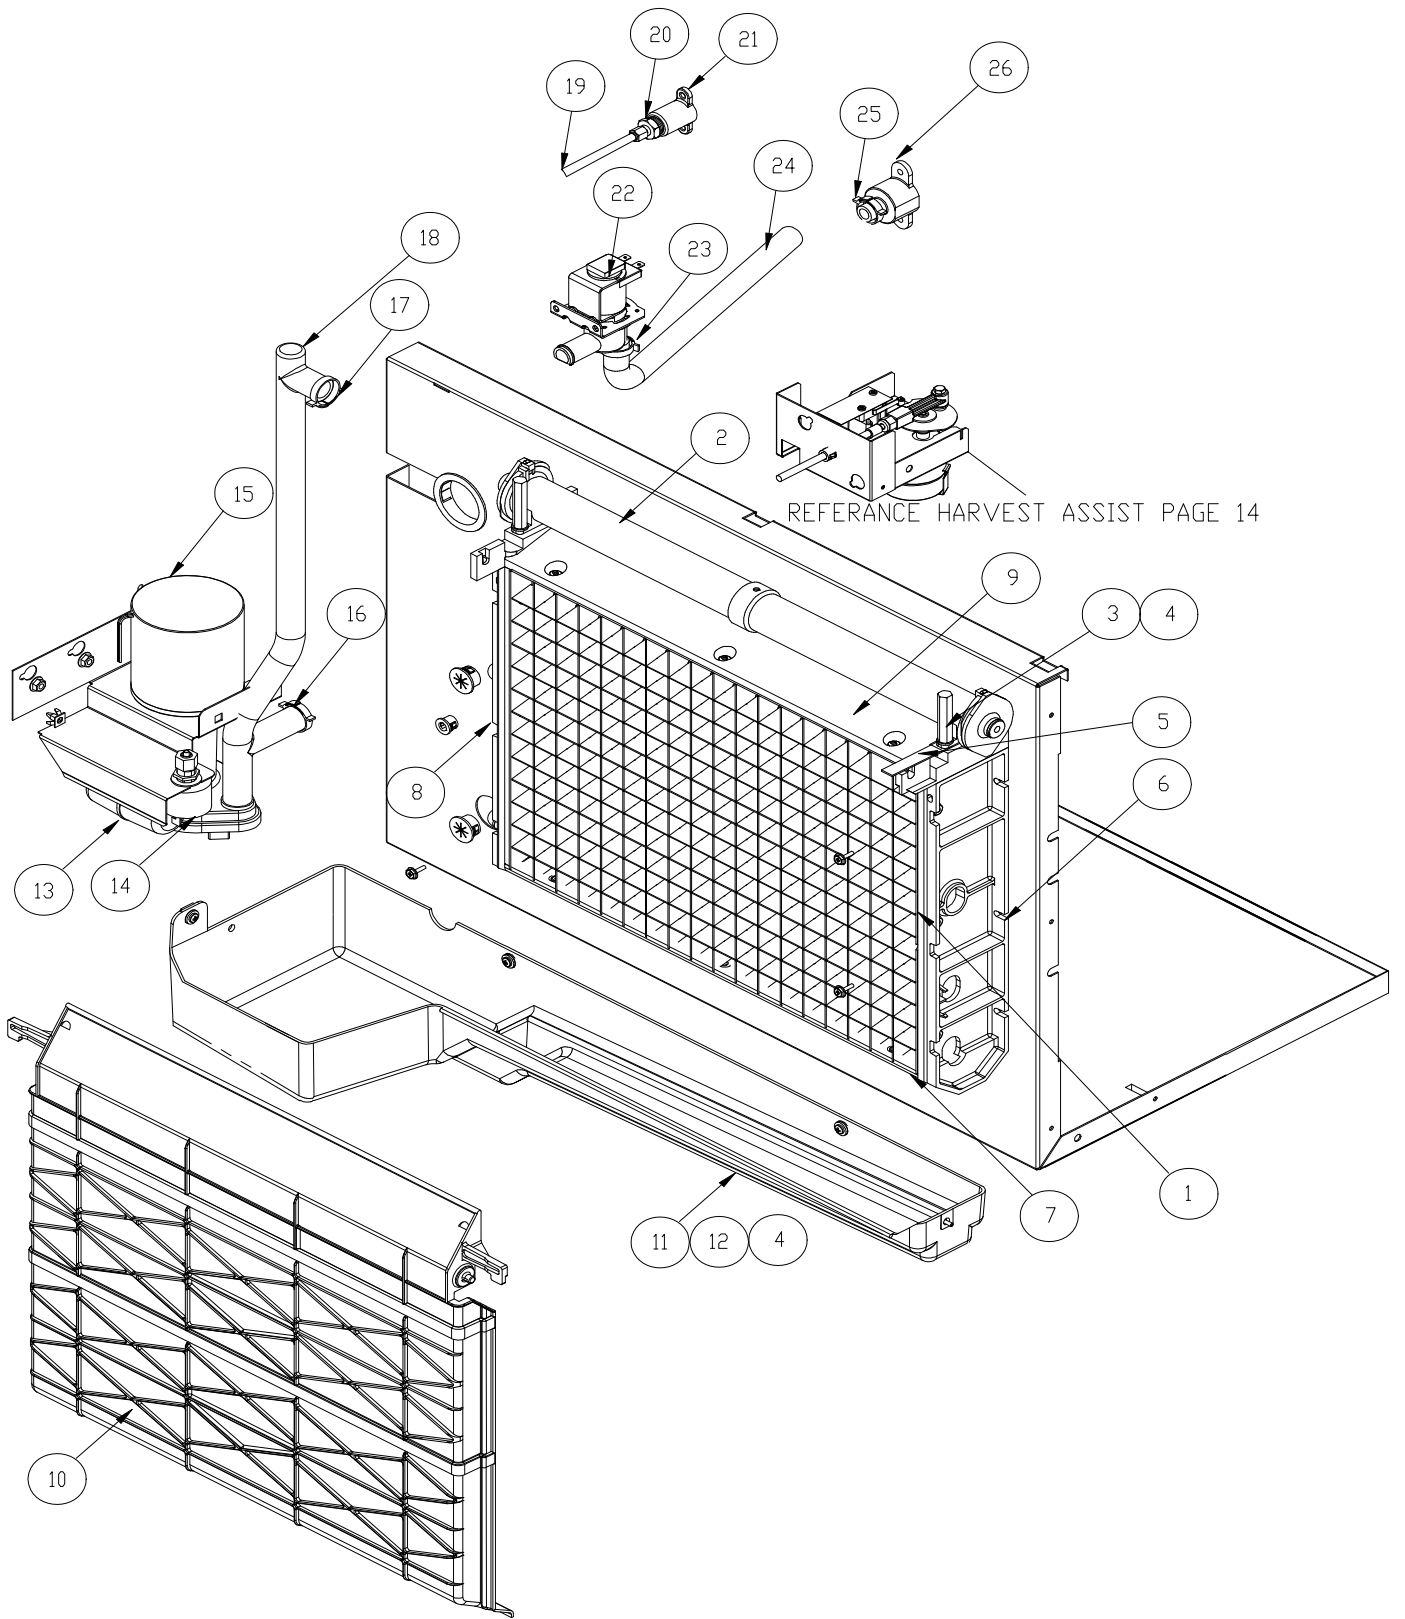

The ICE Series Service Manual is available separately, Part number 9081270-01

Ice-O-Matic
11100 East 45th Ave.
Denver Co. 80239
800-423-3367

Top Air Discharge Kit Part Number 1051142-01

ICE Series Service Parts

Item No.	Model Number			Description
	ICE0305	ICE0405	ICE0605	
1	2101285-01	2101285-01	2101285-01	Top Panel-Air Cooled
1	2101280-01	2101280-01	2101280-01	Top Panel-Top Discharge
1	9051466-01	9051466-01	9051466-01	Top Panel-Water Cooled and Remote
2	9031098-02	9031098-02	9031098-02	Top Panel Screw
3	2031465-01	2031465-01	2031465-01	Front Panel
4	9031098-02	9031098-02	9031098-02	Front Panel Screw
5	3021915-01	3021915-01	3021915-01	Left Hand Side Panel
6	9031046-03	9031046-03	9031046-03	Side Panel Screws
7	9031141-01	9031141-01	9031141-01	Plastic Nut Insert
8	2031504-01	2031504-01	2031504-01	Right Hand Side Panel-Louvered
9	3012681-01	3012681-01	3012681-01	Junction Box Cover
10	9031046-01	9031046-01	9031046-01	Junction Box Cover Screw
11	3021914-01	3021914-01	3021914-01	Right Hand Side Panel Non-Louvered
12	3021742-01	3021742-01	3021742-01	Rear Panel
13	9031046-01	9031046-01	9031046-01	Rear Panel Screw
14	3012905-01	3012905-01	3012905-01	Control Box Top Cover
15	3012904-01	3012904-01	3012904-01	Control Box Side Cover
16	9031046-01	9031046-01	9031046-01	Control Box Screws
17	3012931-01	3012931-01	3012931-01	Machine Compartment Cover
18	3012855-01	3012855-01	3012855-01	Control Box Front Cover
19	2021650-01	2021650-01	2021650-01	Left Hand Frame Side
20	2021648-01	2021648-01	2021648-01	Divider Base Assembly
21	2021649-01	2021649-01	2021649-01	Right Hand Frame Side
22	9131181-01	9131181-01	9131181-01	Insulation
23	9131121-04	9131121-04	9131121-04	Insulation
24	9031154-01	9031154-01	9031154-01	Retainer "Christmas Tree Clip"
25	3012724-01	3012724-01	3012724-01	Brace