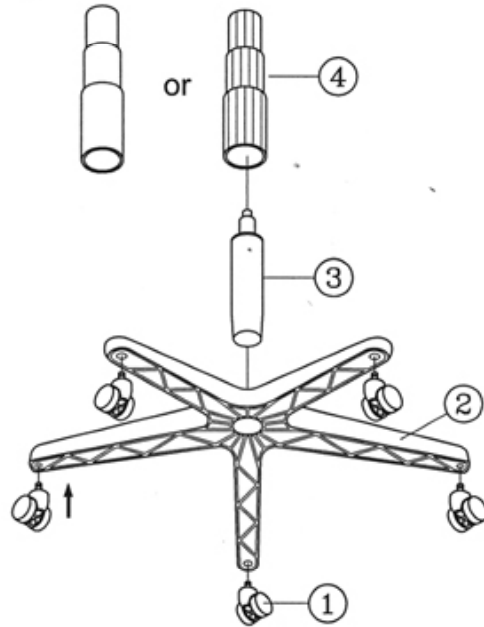

Assembly Instruction for "COMFORT" Classic Chair No. CH777

PART LIST

KEY	QTY	DESCRIPTION	KEY	QTY	DESCRIPTION	KEY	QTY	DESCRIPTION
1	5	Caster	5	1	Mechanism	9	4	Arm Screw
2	1	Base	6	1	Seat	10	4	Outer Bushing
3	1	Seat Post	7	1	Backrest	11	6	Mechanism Screw
4	1	Seat Post Cover	8	2	Armrest	12	3	Metal Backrest Screw

STEP 1.