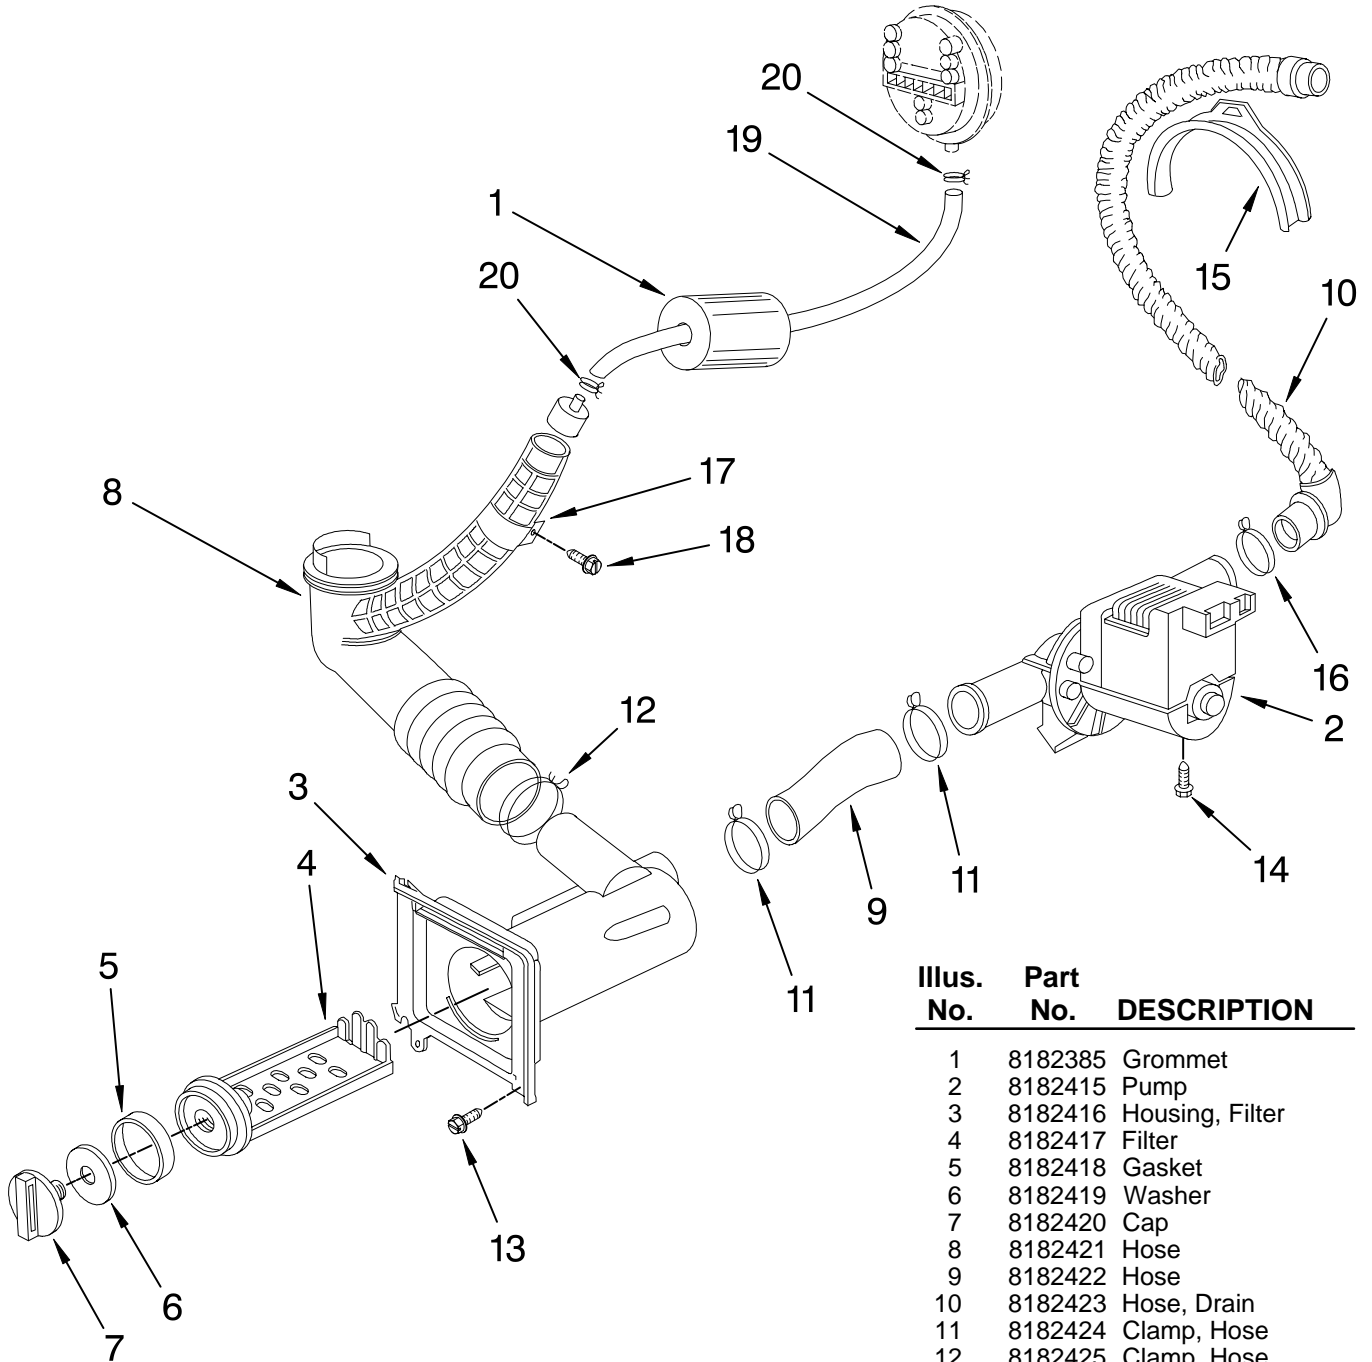

PUMP PARTS

For Model: LHW0050PQ3

(White)

Illus. No.	Part No.	DESCRIPTION
1	8182385	Grommet
2	8182415	Pump
3	8182416	Housing, Filter
4	8182417	Filter
5	8182418	Gasket
6	8182419	Washer
7	8182420	Cap
8	8182421	Hose
9	8182422	Hose
10	8182423	Hose, Drain
11	8182424	Clamp, Hose
12	8182425	Clamp, Hose
13	8182426	Screw
14	8182427	Screw
15	8182428	Bracket, Hose
16	8182429	Clamp, Hose
17	8182430	Support
18	8182431	Screw
19	8182409	Hose, Pressure Switch
20	8182375	Clamp, Hose

FOR ORDERING INFORMATION REFER TO PARTS PRICE LIST