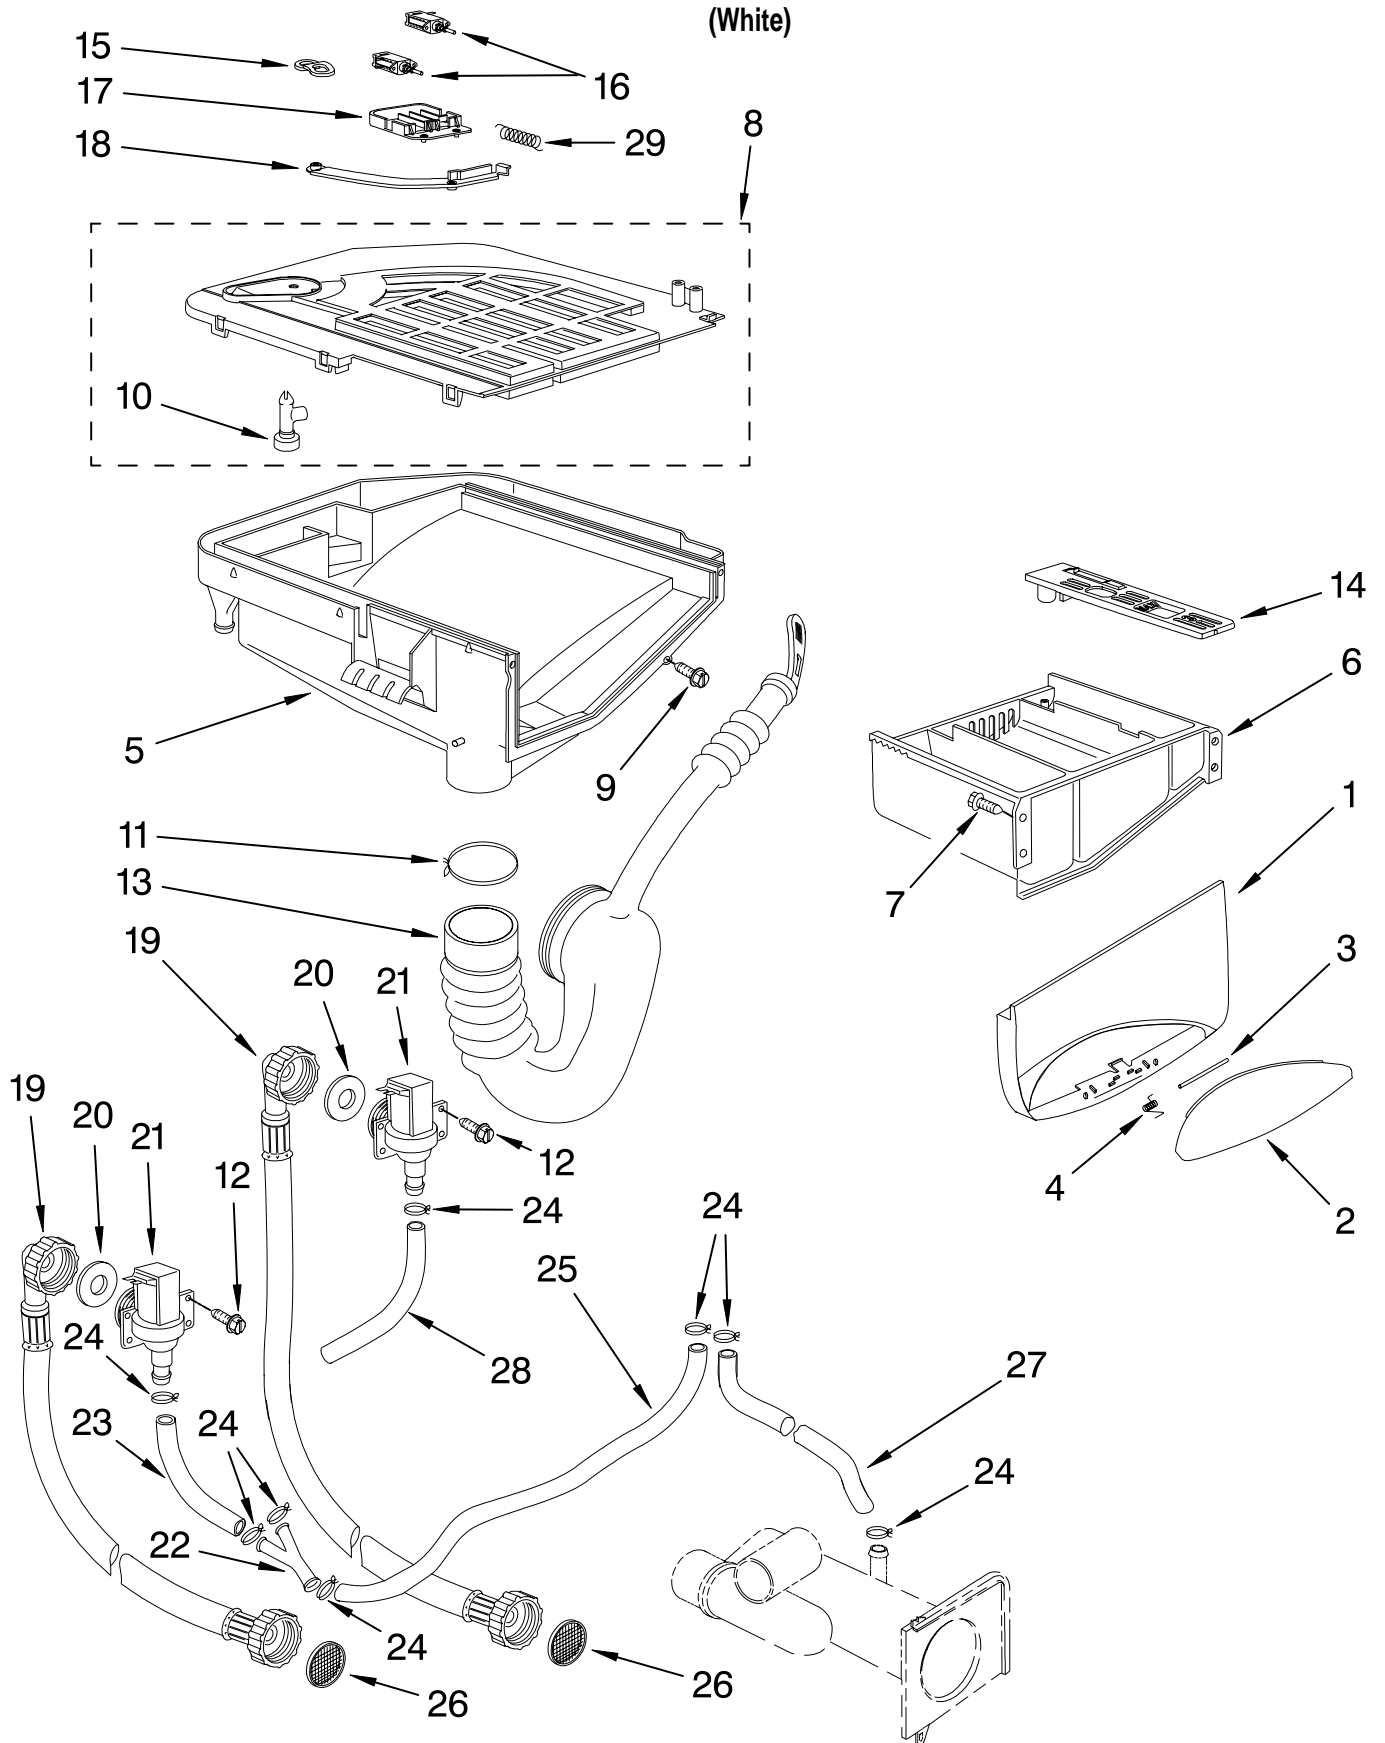

DISPENSER PARTS

For Model: LHW0050PQ3

(White)

FOR ORDERING INFORMATION REFER TO PARTS PRICE LIST

DISPENSER PARTS

For Model: LHW0050PQ3

(White)

Illus. No.	Part No.	DESCRIPTION
1	8182371	Handle, Drawer
2	8182729	Overlay
3	8182383	Pin
4	8182730	Spring
5	8182367	Housing, Dispenser
6	8182370	Drawer, Detergent
7	8182363	Screw
8	8182727	Cover, Drawer
9	8182376	Screw
10	8182378	Dispenser
11	8182375	Clamp
12	8182323	Screw
13	8182373	Hose, Drawer
14	8182372	Cover, Bleach
15	8182379	Link
16	8182366	Actuator (2)
17	8182365	Bracket, Actuator
18	8182364	Arm
19		Hose, Fill
	8182389	Cold
	8182397	Hot
20	8182390	Washer
21		Water Valve
	8182387	Cold
	8182398	Hot
22	8182380	Connector
23	8182381	Hose
24	8182374	Clamp, Hose (8)
25	8182386	Hose
26	8182396	Screen
27	8182399	Hose
28	8182728	Hose
29	8182726	Spring

FOR ORDERING INFORMATION REFER TO PARTS PRICE LIST