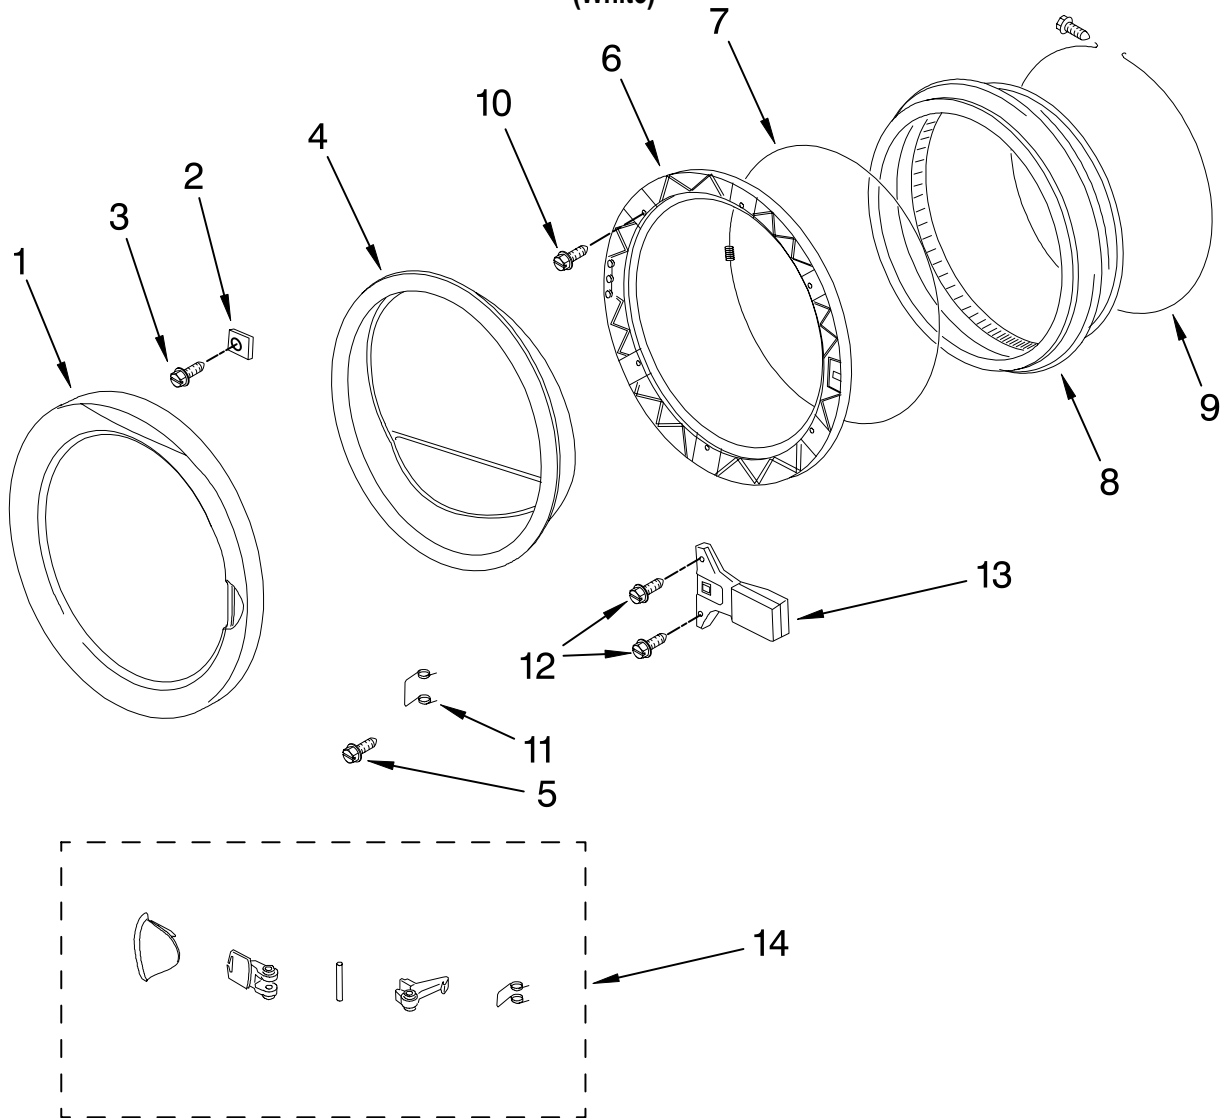

# TOP AND CABINET PARTS

For Model: LHW0050PQ3

(White)

<b>Illus. No.</b>	<b>Part No.</b>	<b>DESCRIPTION</b>
1		Literature Parts
	8183111	Use & Care Guide
	8183130	Wiring Diagram
	8182569	Energy Guide
2	8182721	Cover, Filter
3	8182719	Top
4	8182589	Panel, Rear
5	8182325	Clamp, Hose
6	8182338	Screw
7	8182324	Clamp, Hose
8	8182319	Bottom Plate
9	8182323	Screw
10		Hinge (Not Serviced)
11	8182321	Clip, Harness
12	8182322	Support, Harness
13	8182328	Clip
14	8182643	Control, Inverter (Includes Illus. 21)
15	8182333	Screw
16		Cabinet (Not Serviced)
17	8182331	Bracket
18	8182332	Shield
19	8182334	Foot, Leveling
20	8182337	Nut
21	8182643	Electronic Control (Includes Illus. 14)
22	8182342	Bracket, Control
23	8182388	Switch, Pressure
24	8182341	Screw
25	8182645	Filter
26	8182392	Power Cord
27	8183088	Harness, Main
28	8182690	Microswitch, Door
29	8182718	Bracket
30	8182401	Screw
31	8182731	Strain Relief
32	8182732	Screw

# CONTROL PANEL PARTS

For Model: LHW0050PQ3

(White)

Illus. No.	Part No.	DESCRIPTION
1	8182348	Control Panel
2	8182725	Button
3	8182350	Housing
4	8182720	Screw
5	8182351	Control, PCB
6	8182353	Support
7	8182354	Shield
8	8182355	Screw
9	8182352	Screw (6)
10	8182356	LED, PCB
11	8182357	Gasket
12	8182358	Cable
13	8182359	Cable, Ribbon
14	8182360	Knob (2)
15	8182361	Spring, Knob
16	8182362	Push Button (3)
17	8182724	Switch, Cycle
18	8182723	Switch, Spin Speed
19	8182345	Screw
21	8182395	Switch, On/Off

# DOOR PARTS

For Model: LHW0050PQ3

(White)

Illus. No.	Part No.	DESCRIPTION
1	8182406	Door, Outer Frame
2	8182517	Retainer
3	8182333	Screw
4	8182405	Door Glass
5	8182412	Screw
6	8182414	Inner Frame
7	8182404	Inner Ring
8	8182403	Door Gasket
9	8182402	Outer Ring
10	8183089	Screw
11	8182413	Spring, Door Catch
12	8182401	Screw
13	8182407	Microswitch
14	8182408	Door Handle