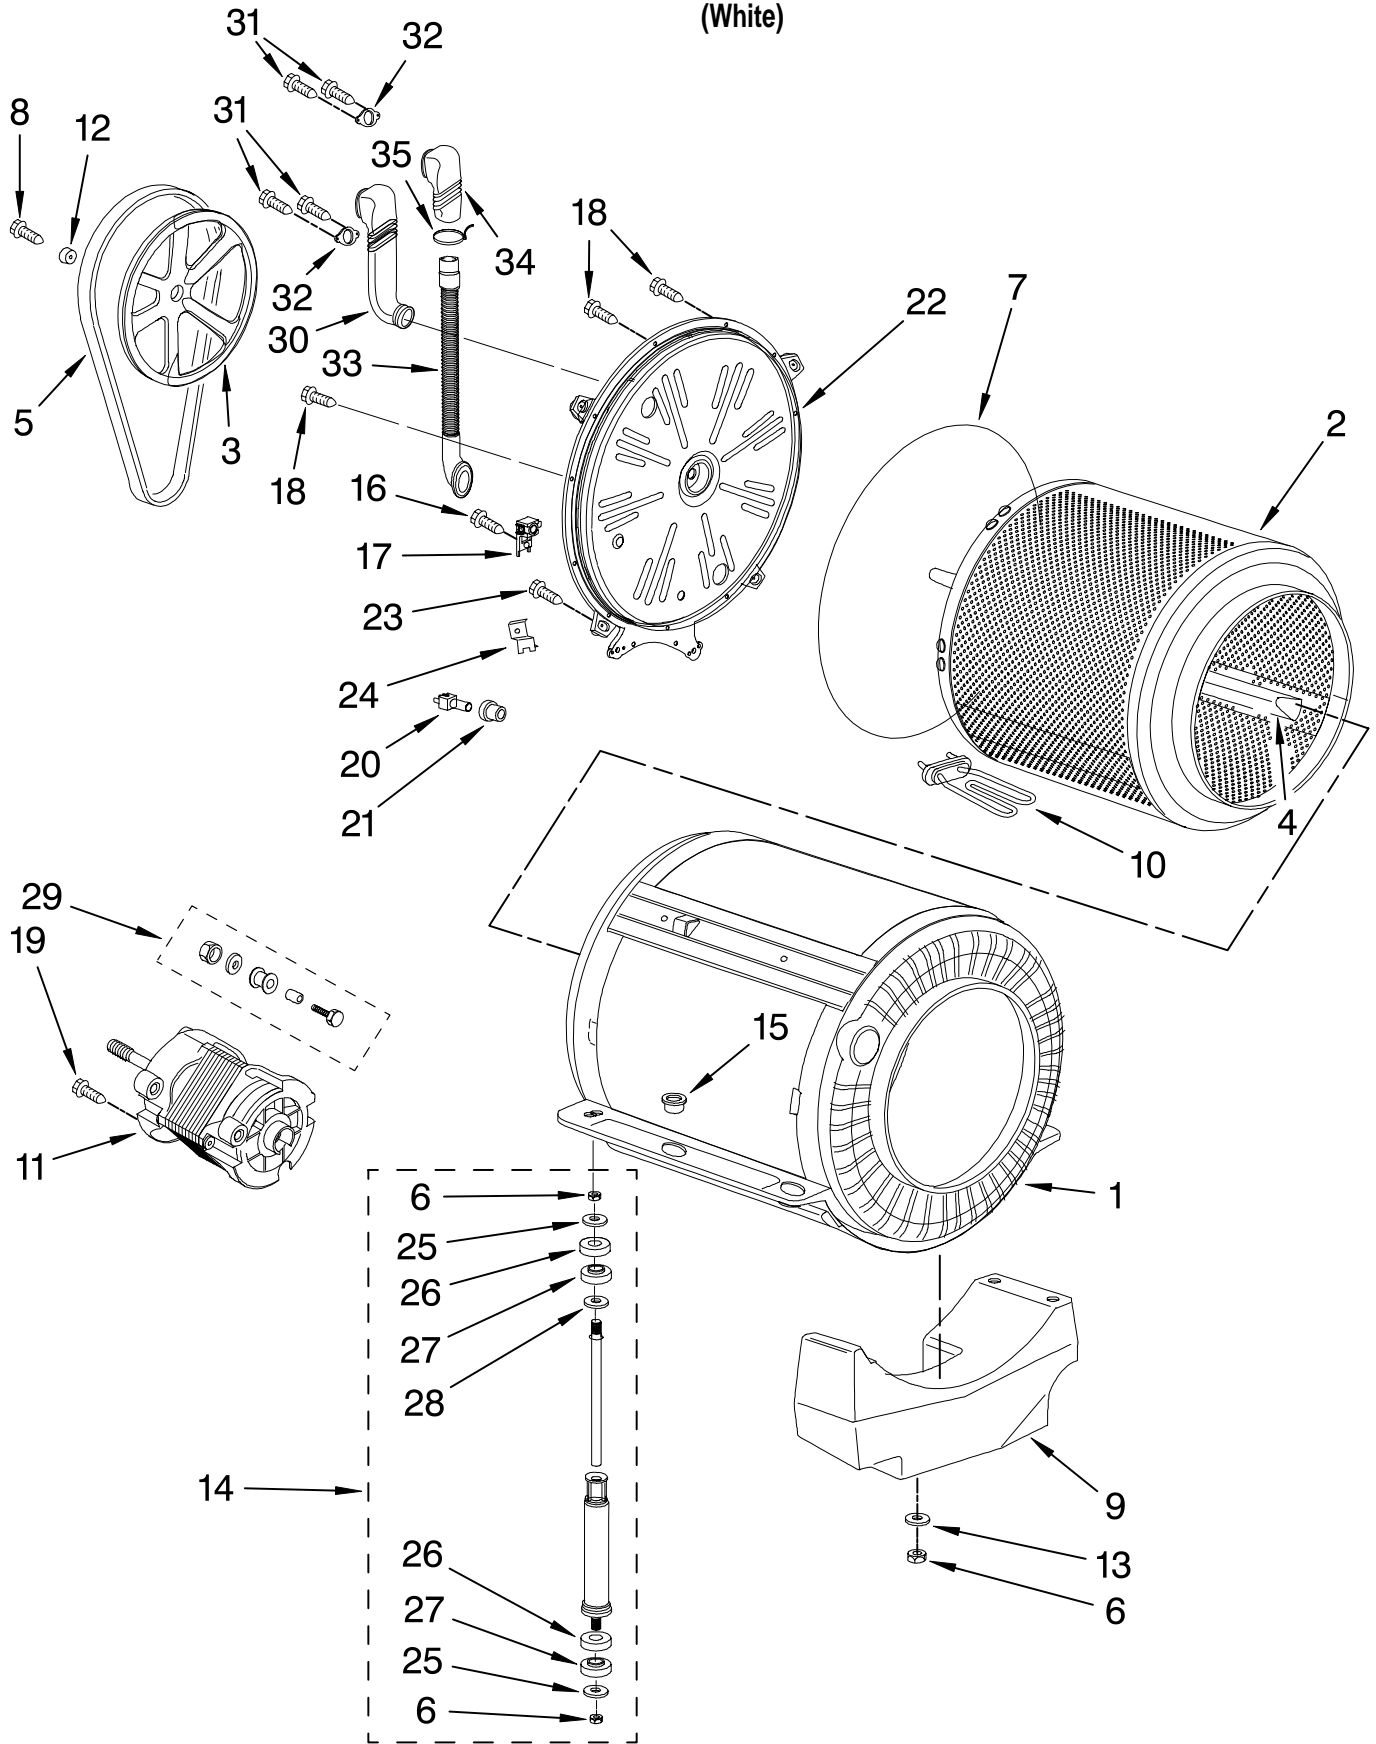

BASKET AND TUB PARTS

For Model: LHW0050PQ3

(White)

FOR ORDERING INFORMATION REFER TO PARTS PRICE LIST

BASKET AND TUB PARTS

For Model: LHW0050PQ3

(White)

Illus. No.	Part No.	DESCRIPTION
1	8182441	Tub
2	8182454	Basket
3	8182737	Pulley
4	8182444	Baffle
5	8182450	Drive Belt
6	8182539	Nut
7	8182445	Gasket, Tub
8	8182440	Screw
9	8182446	Counterweight, Bottom
10	8182448	Heater
11	8182447	Motor, Main Drive
12	8182457	Washer
13	8182453	Washer
14	8183108	Shock Absorber
15	8182451	Bushing
16	8182443	Screw
17	8182456	Thermostat
18	8182432	Screw
19	8182458	Screw, Ground
20	8182433	Thermal Cutoff
21	8182435	Gasket
22	8182455	Cover, Rear Tub (Includes Seal & Bearings)
23	8182459	Screw (Ground)
24	8182434	Support, Element
25	8182436	Washer
26	8182437	Bushing, Upper
27	8182438	Bushing, Lower
28	8182442	Washer
29	8182739	Kit, Motor Mount
30	8182736	Vent Tube, Upper
31	8182412	Screw
32	8182568	Ring, Locking
33	8182734	Vent Tube, Lower
34	8182735	Elbow, Right
35	8182571	Clamp, Hose

FOR ORDERING INFORMATION REFER TO PARTS PRICE LIST