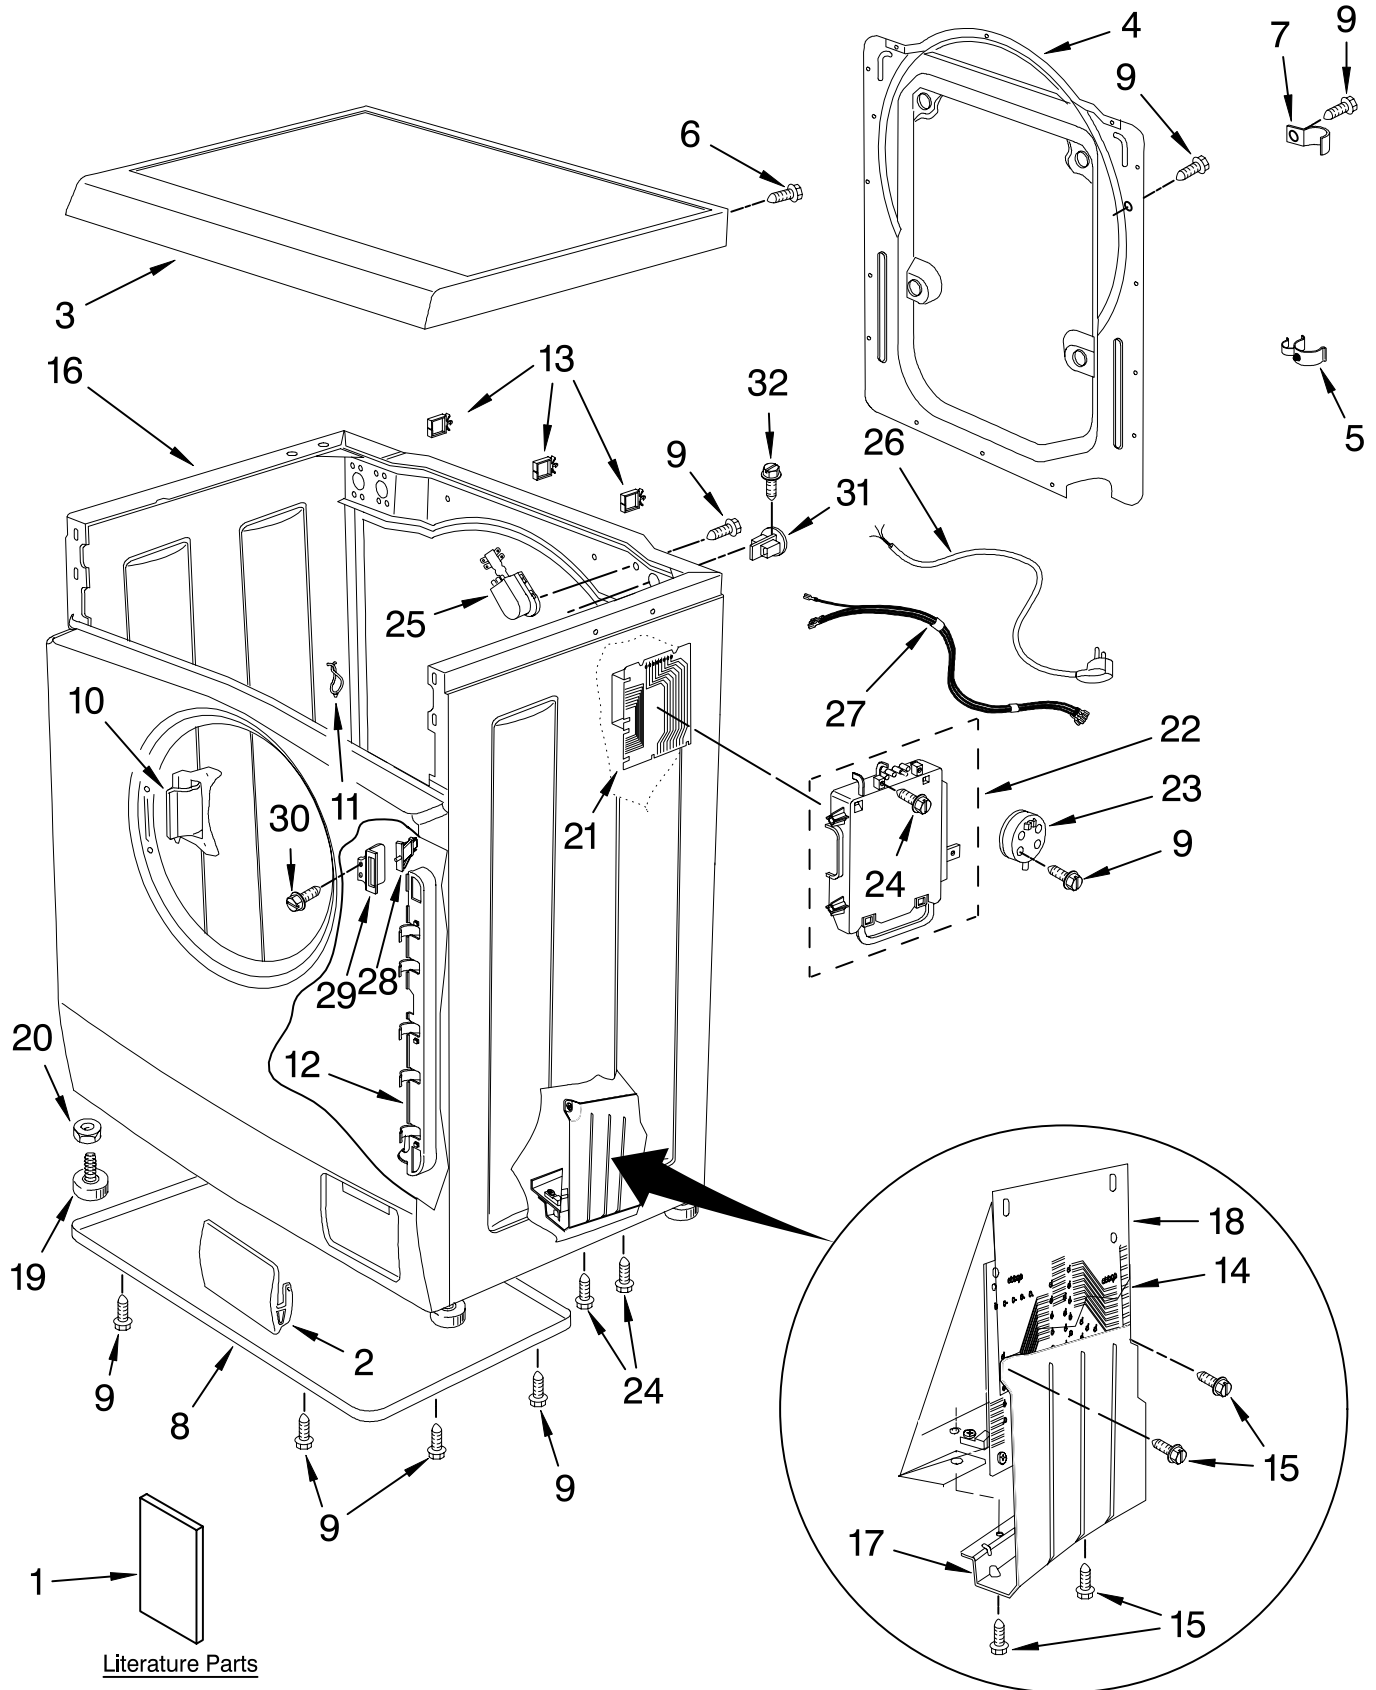

TOP AND CABINET PARTS

For Model: LHW0050PQ3

(White)

COMPACT AUTOMATIC
WASHER

Literature Parts

FOR ORDERING INFORMATION REFER TO PARTS PRICE LIST

TOP AND CABINET PARTS

For Model: LHW0050PQ3

(White)

Illus. No.	Part No.	DESCRIPTION
1		Literature Parts
	8183111	Use & Care Guide
	8183130	Wiring Diagram
	8182569	Energy Guide
2	8182721	Cover, Filter
3	8182719	Top
4	8182589	Panel, Rear
5	8182325	Clamp, Hose
6	8182338	Screw
7	8182324	Clamp, Hose
8	8182319	Bottom Plate
9	8182323	Screw
10		Hinge (Not Serviced)
11	8182321	Clip, Harness
12	8182322	Support, Harness
13	8182328	Clip
14	8182643	Control, Inverter (Includes Illus. 21)
15	8182333	Screw
16		Cabinet (Not Serviced)
17	8182331	Bracket
18	8182332	Shield
19	8182334	Foot, Leveling
20	8182337	Nut
21	8182643	Electronic Control (Includes Illus. 14)
22	8182342	Bracket, Control
23	8182388	Switch, Pressure
24	8182341	Screw
25	8182645	Filter
26	8182392	Power Cord
27	8183088	Harness, Main
28	8182690	Microswitch, Door
29	8182718	Bracket
30	8182401	Screw
31	8182731	Strain Relief
32	8182732	Screw

FOR ORDERING INFORMATION REFER TO PARTS PRICE LIST