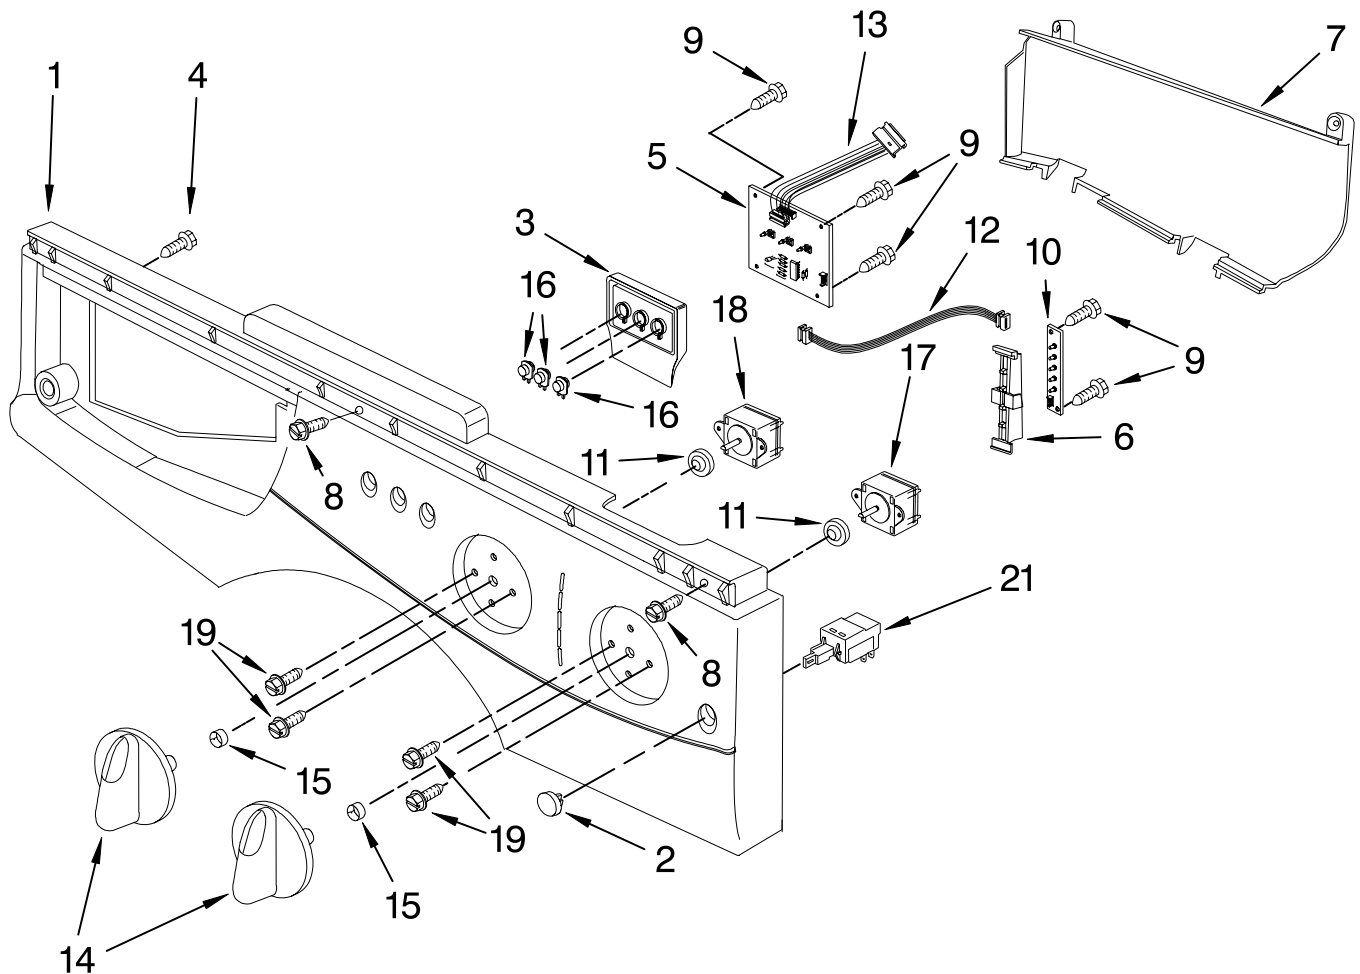

# TOP AND CABINET PARTS

For Model: LHW0050PQ3

(White)

<b>Illus. No.</b>	<b>Part No.</b>	<b>DESCRIPTION</b>
1		Literature Parts
	8183111	Use & Care Guide
	8183130	Wiring Diagram
	8182569	Energy Guide
2	8182721	Cover, Filter
3	8182719	Top
4	8182589	Panel, Rear
5	8182325	Clamp, Hose
6	8182338	Screw
7	8182324	Clamp, Hose
8	8182319	Bottom Plate
9	8182323	Screw
10		Hinge (Not Serviced)
11	8182321	Clip, Harness
12	8182322	Support, Harness
13	8182328	Clip
14	8182643	Control, Inverter (Includes Illus. 21)
15	8182333	Screw
16		Cabinet (Not Serviced)
17	8182331	Bracket
18	8182332	Shield
19	8182334	Foot, Leveling
20	8182337	Nut
21	8182643	Electronic Control (Includes Illus. 14)
22	8182342	Bracket, Control
23	8182388	Switch, Pressure
24	8182341	Screw
25	8182645	Filter
26	8182392	Power Cord
27	8183088	Harness, Main
28	8182690	Microswitch, Door
29	8182718	Bracket
30	8182401	Screw
31	8182731	Strain Relief
32	8182732	Screw

# CONTROL PANEL PARTS

For Model: LHW0050PQ3

(White)

Illus. No.	Part No.	DESCRIPTION
1	8182348	Control Panel
2	8182725	Button
3	8182350	Housing
4	8182720	Screw
5	8182351	Control, PCB
6	8182353	Support
7	8182354	Shield
8	8182355	Screw
9	8182352	Screw (6)
10	8182356	LED, PCB
11	8182357	Gasket
12	8182358	Cable
13	8182359	Cable, Ribbon
14	8182360	Knob (2)
15	8182361	Spring, Knob
16	8182362	Push Button (3)
17	8182724	Switch, Cycle
18	8182723	Switch, Spin Speed
19	8182345	Screw
21	8182395	Switch, On/Off

# DOOR PARTS

For Model: LHW0050PQ3

(White)

Illus. No.	Part No.	DESCRIPTION
1	8182406	Door, Outer Frame
2	8182517	Retainer
3	8182333	Screw
4	8182405	Door Glass
5	8182412	Screw
6	8182414	Inner Frame
7	8182404	Inner Ring
8	8182403	Door Gasket
9	8182402	Outer Ring
10	8183089	Screw
11	8182413	Spring, Door Catch
12	8182401	Screw
13	8182407	Microswitch
14	8182408	Door Handle