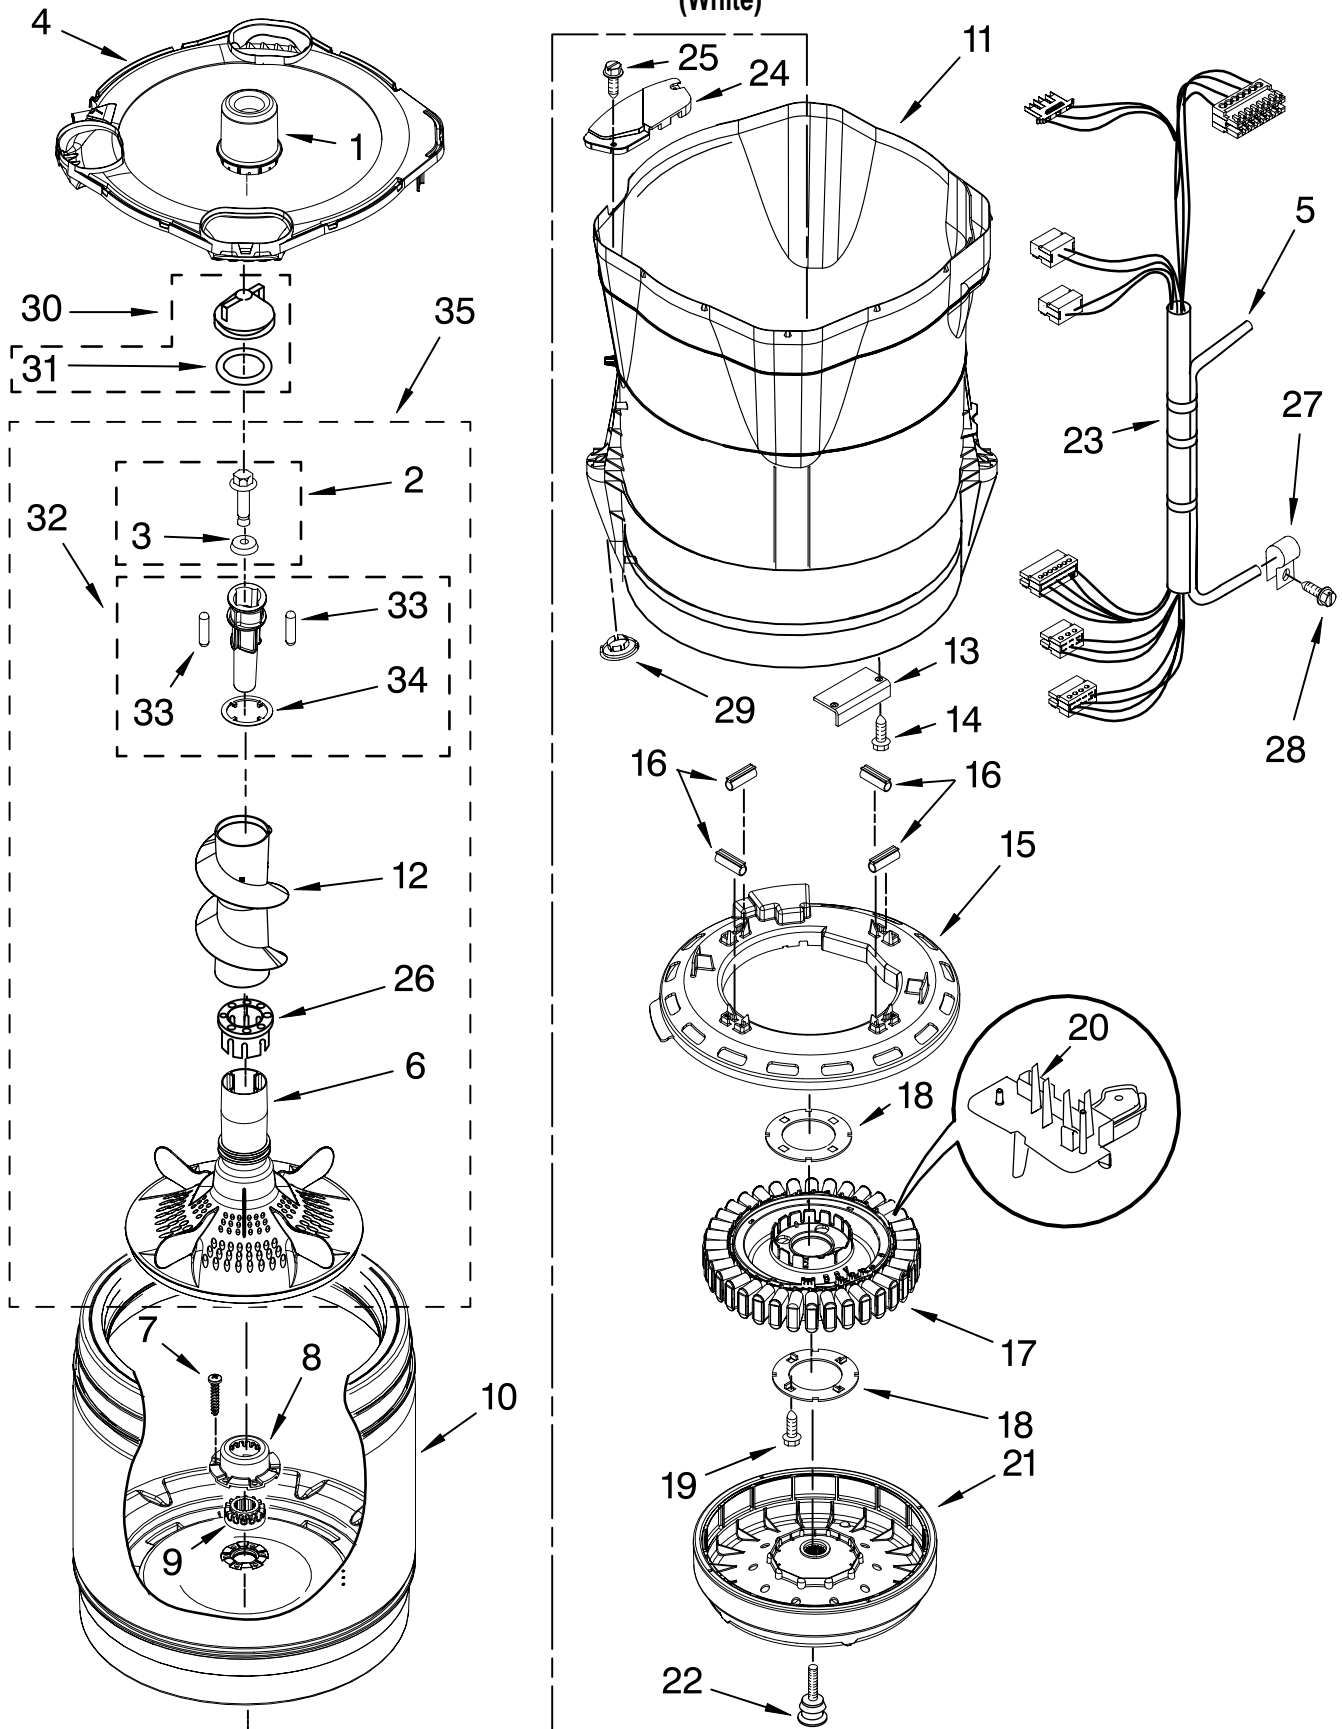

MOTOR, BASKET AND TUB PARTS

For Model: WTW6200SW0
(White)

FOR ORDERING INFORMATION REFER TO PARTS PRICE LIST

MOTOR, BASKET AND TUB PARTS

For Model: WTW6200SW0
(White)

Illus. No.	Part No.	DESCRIPTION	Illus. No.	Part No.	DESCRIPTION	Illus. No.	Part No.	DESCRIPTION
1	8566491	Dispenser, Fabric Softener	13	8542674	Weight, Tub Counterbalance	23	W10058730	Harness, Lower (Includes Item 5)
2	W10076270	Screw & Washer Assembly	14	W10004910	Screw, 12-16 x 1-1/4 (2)	24	8566197	Filter, Dual Pump Hood
3	W10076260	Washer	15	8557839	Shield, Drive Motor (Includes Item 16)	25	8533928	Screw, 8-18 x 3/4 (2)
4	8542636	Tub Ring	16	8565172	Tube, Buffer (Set Of 4)	26	8566279	Spacer-Thrust
5	8572540	Hose Pressure Switch	17	8565170	Stator, Motor (Includes Item 18)	27	W10005430	Clamp, Pressure Hose Retainer
6	W10076190	Agitator	18	8557836	Plate, Stator (Set Of 2)	28	8533957	Screw, 10-16 x 1/2
7	8533953	Screw, 8-16 x 1.000 (6)	19	W10076010	Screw, 1/4-20 x .968 (4)	29	8564017	Cup, Suspension (4)
8	8545948	Hub, Basket-Driven (Includes Item 9)	20	8565188	RPS Assembly	30	W10074580	Cap, Barrier
9	8545953	Hub, Basket-Driver (Includes Item 8)	21	8565177	Rotor, Main Drive Motor (Includes Item 22)	31	W10072840	Seal, Inner Cap
10	8545875	Basket Assembly (Includes Items 7, 8, & 9)	22		Bolt, Rotor Assembly Non-Serviceable (Supplied W/Rotor)	32	W10076210	Cam, Agitator
11	8572660	Tub & Drive Shaft Assembly				33	8558884	Roller, Agitator Cam (Set of 4)
12	8577284	Auger, Agitator				34	8578563	Spacer, Thrust-Cam
						35	W10076310	Agitator, Assembly (Complete)

FOR ORDERING INFORMATION REFER TO PARTS PRICE LIST