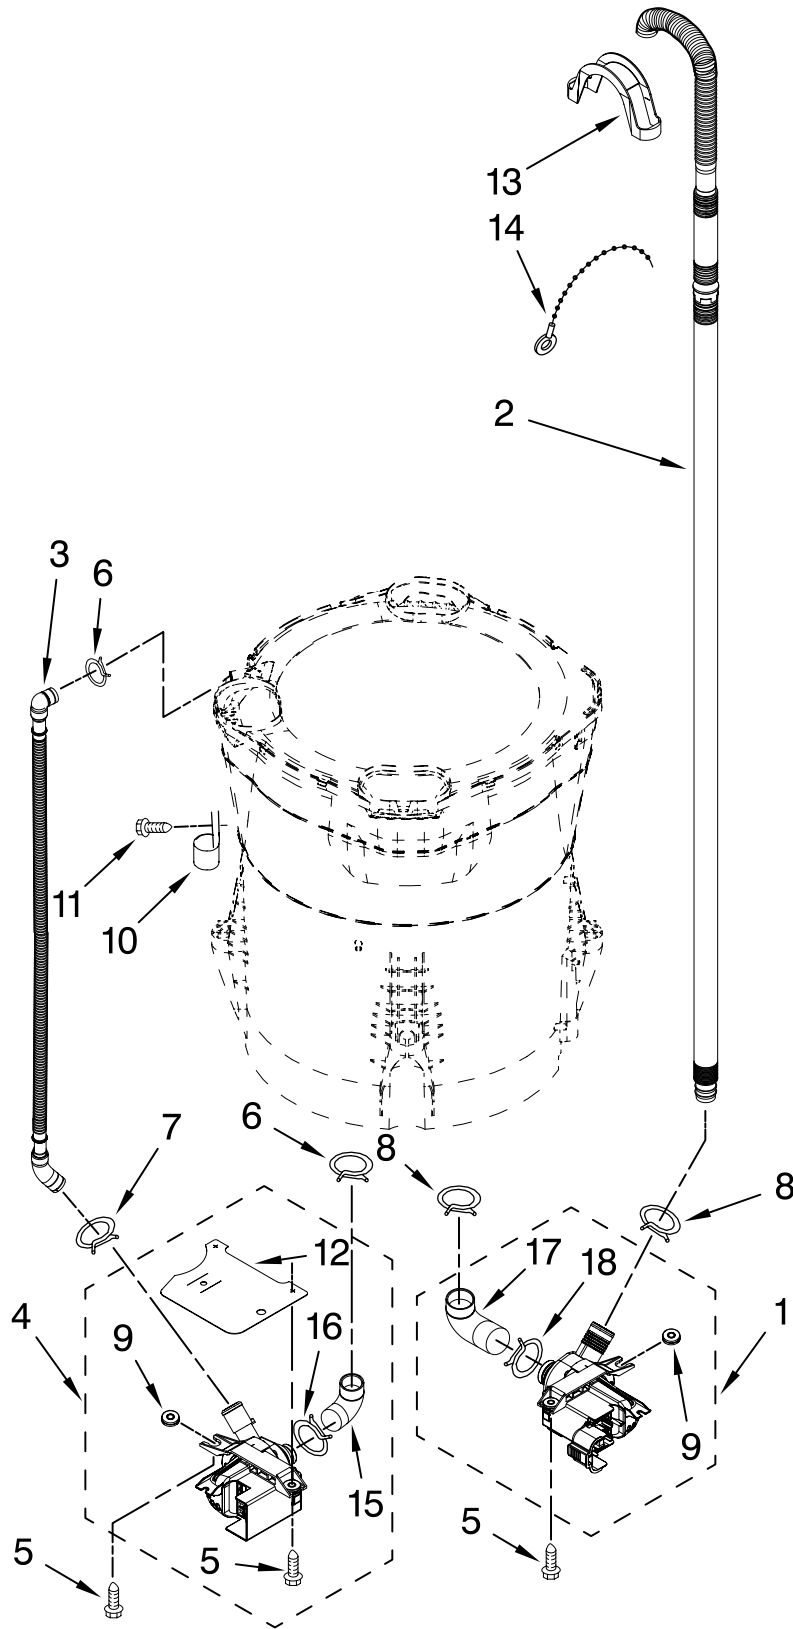

PUMP PARTS

For Model: WTW6200SW0
(White)

Illus. No.	Part No.	DESCRIPTION
1	W10049390	Pump Assembly, Drain
2	8571715	Hose, Drain
3	8543774	Hose, Recirc
4	8578573	Pump Assembly, Recirc
5	8534063	Screw, 10-14 x 1.000
6	370449	Clamp, Hose
7	8269146	Clamp, Hose
8	8317496	Clamp, Hose
9	8182771	Grommet, Pump Mounting (4)
10	8534021	Clamp, Recirc Hose Retainer
11	8533943	Screw, 10-16 x 3/4
12	8578572	Shield, Recirc Pump
13	8576642	Retainer, Drain Hose
14	3347868	Cable Tie
15	8182769	Hose, Recirc Pump
16	8182770	Clamp, Recirc Pump Hose
17	8182767	Hose, Drain Pump
18	8182768	Clamp, Drain Pump Hose

FOR ORDERING INFORMATION REFER TO PARTS PRICE LIST