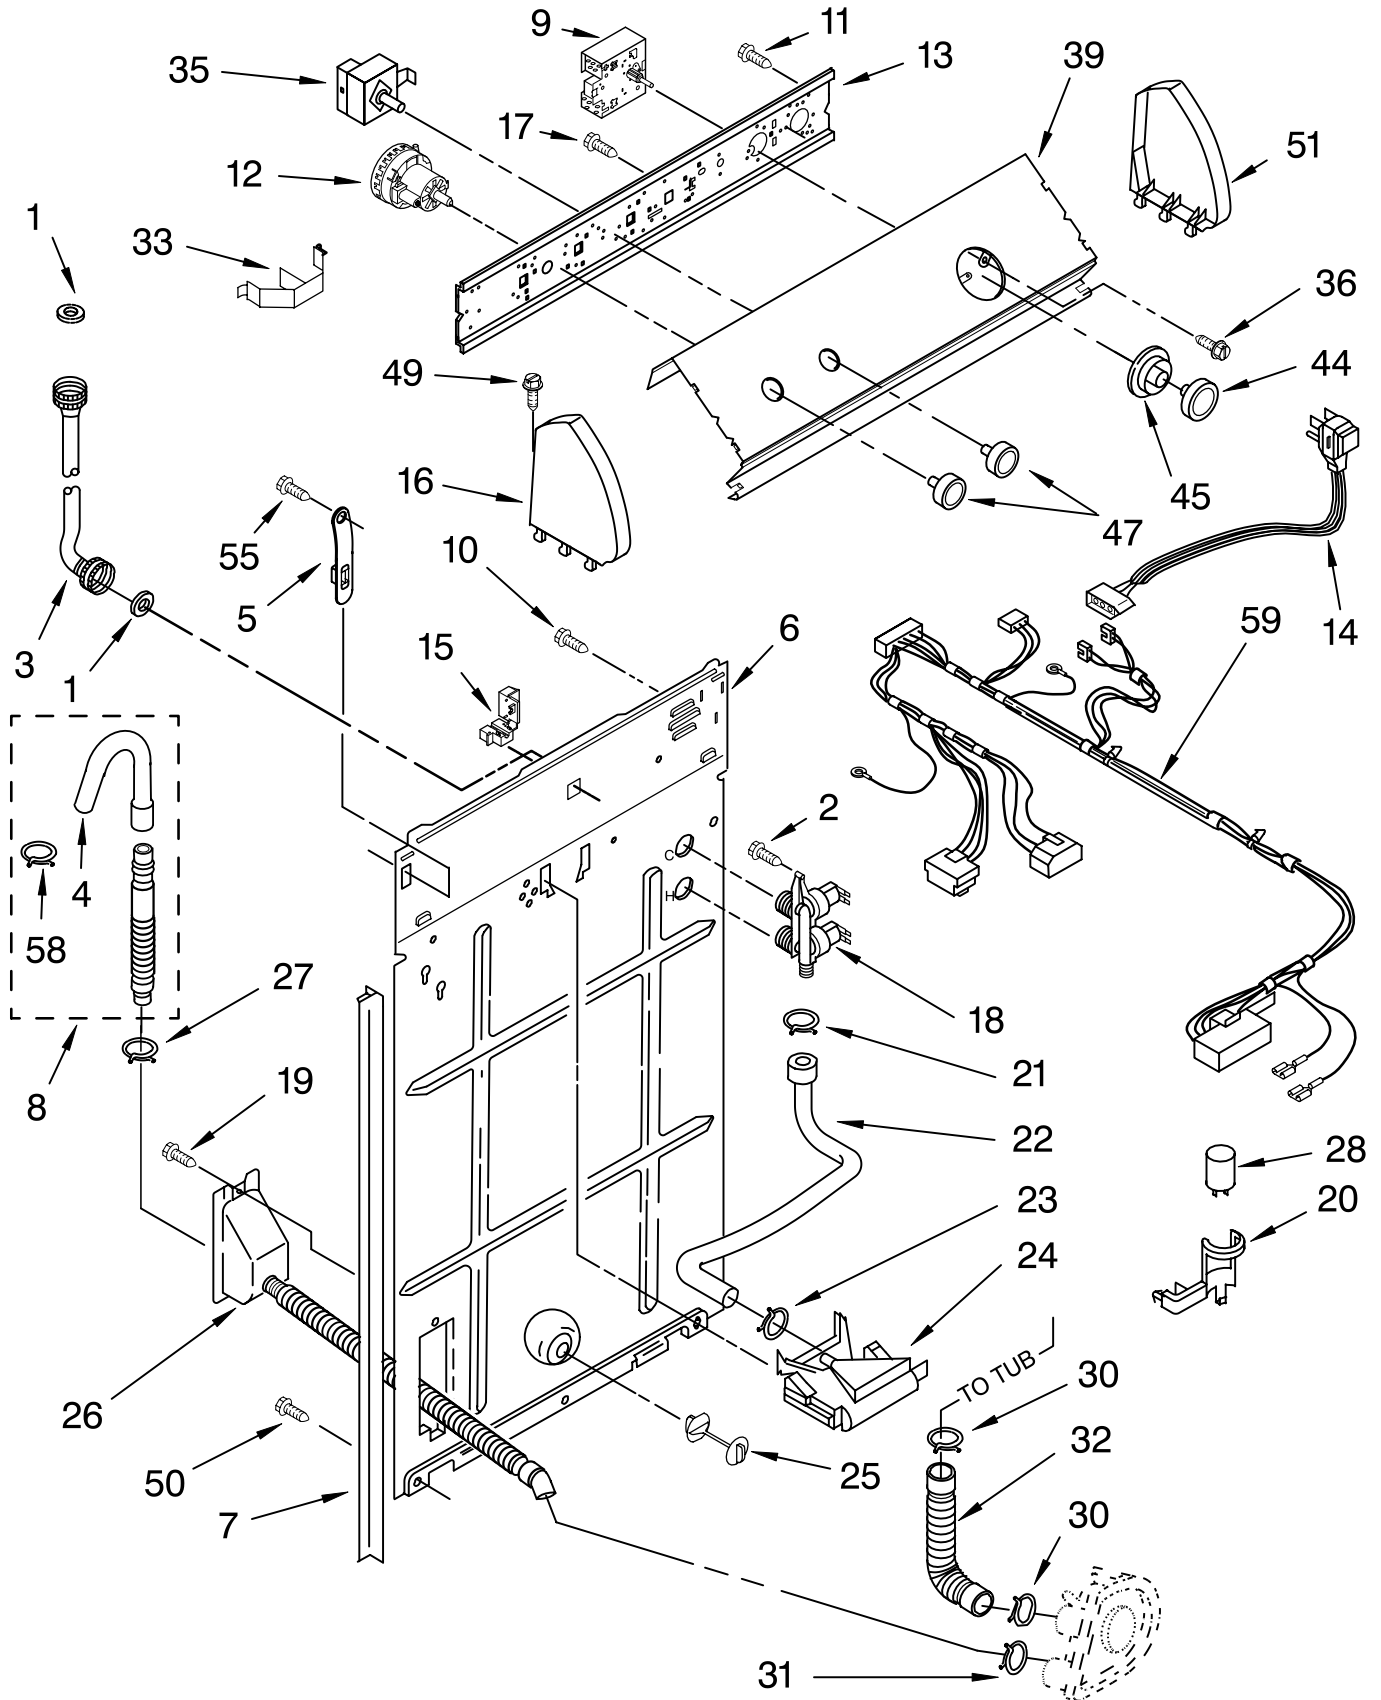

CONTROLS AND REAR PANEL PARTS

For Model: LXR7133JQ1
(Designer White)

FOR ORDERING INFORMATION REFER TO PARTS PRICE LIST

CONTROL AND REAR PANEL PARTS

For Model: LXR7133JQ1
(Designer White)

Illus. No.	Part No.	DESCRIPTION	Illus. No.	Part No.	DESCRIPTION	Illus. No.	Part No.	DESCRIPTION
1	3976300	Washer, Water Inlet Hose (4) (1-1/16 x 5/8)	9	3948323	Timer, Control (60 Hz.) (Motor Not A Service Part)	27	3366912	Clamp, Hose
2	9740848	Screw				28	661606	Capacitor, Motor Start
3		Hose, Water Inlet (2)	10	3351614	Screw, Ground	30	3363366	Clamp, Hose
	3949374	Blue Coupler	11	90767	Screw, 8A x 3/8	31	660628	Clamp, Hose
	3949375	Red Coupler	12	3366848	Switch, Water Level	32	3951449	Hose, Pump To Tub
4	3357027	Nozzle-Drain Hose	13	3948608	Bracket, Control	33	8055003	Clip, Harness & Pressure Hose
5	8318255	Strap, Console (2)	14	3948063	Cord, Power	35	661612	Switch, Water Temperature
6	8528062	Panel, Rear	15	3952821	Strain Relief, Power Cord	36	3400064	Screw, Timer Mounting
7	62747	Pad, Rear Panel	16	8271365	Cap, End (L.H.)	39	3954203	Panel, Console
8	3951609	Hose, Drain (4'- 8")	17	3400073	Screw	44	8274290	Knob, Timer
	661577	Hose, Drain (9'-9") (Not Included)	18	3952164	Valve, Water Mixing	45	8274331	Dial, Timer
	3357090	Extension, Drain Hose (21 Inches) (Not Included)	19	90864	Screw, 10-24 x 1/2	47	8271339	Knob, Control
			20	8318201	Clip, Capacitor	49	388326	Screw, 8-18 x 1.25 (Panel to Top)
			21	370451	Clamp, Hose	50	62863	Screw, 10-16 x 3/8
			22	3357328	Hose, Vacuum Break	51	8271359	Cap, End (R.H.)
			23	371503	Clamp, Hose	55	3390647	Screw, 8-18 x 1/2
			24	3347034	Break, Vacuum	58	3366913	Clamp, Drain Hose
			25	8519200	Support, Rear Panel	59	3954932	Harness, Wiring (For Detail See Pages 9 & 10)
			26	3361805	Hose-Corrugated Assembly			