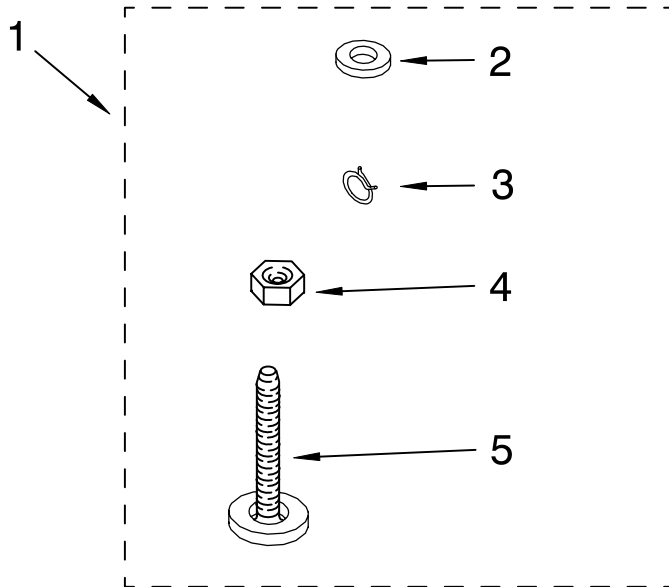

MISCELLANEOUS PARTS

For Model: LXR7133JQ1
(Designer White)

Illus. No.	Part No.	DESCRIPTION
1	3976263	Miscellaneous Parts Bag
2	3976300	Washer, Inlet Hose (1-1/16 x 5/8) (4)
3	3366912	Clamp, Hose
4	3359452	Nut, Lock (3/8-16)
5	389102	Foot, Front

OPTIONAL PARTS (NOT INCLUDED)

Illus. No.	Part No.	DESCRIPTION	Illus. No.	Part No.	DESCRIPTION	Illus. No.	Part No.	DESCRIPTION
<u>PAINT, TOUCH-UP (1/2oz.)</u>			<u>OIL</u>			<u>SEALER</u>		
	72017	White		350572	Oil, Gearcase (16 Oz.)		285195	Sealer, Gasket (.20 Fl. Oz.) (6 ml)
	4392899	Biscuit						
<u>PAINT, PRESSURIZED SPRAY (12 oz.)</u>			<u>LUBRICANT</u>			<u>SHIPPING KIT</u>		
	350938	Primer, Gray		285208	Lubricant (Use Only in Brake Shoe Assembly On Roller and Pin)		3348675	Shipping Kit
	350930	White						
	4392901	Biscuit				<u>ACCESSORY PARTS</u>		
<u>PAINT, BULK (1 qt.)</u>							63580	Fabric Dispenser
	799344	White (Uncut)					367031	Drain Protector
	4392900	Biscuit (Uncut)					285320	Siphon Break Kit

FOR ORDERING INFORMATION REFER TO PARTS PRICE LIST