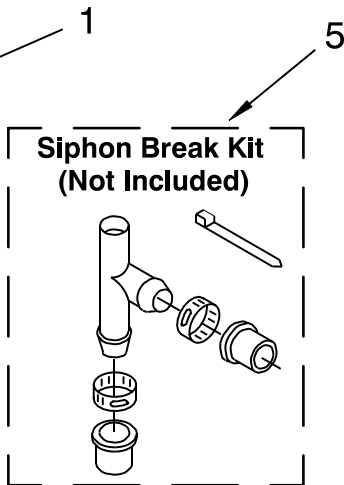

**FOR COMPLETE WIRING HARNESS REFER TO
CONTROL AND REAR PANEL PARTS PAGE**

WH2G

FOR ORDERING INFORMATION REFER TO PARTS PRICE LIST

WATER SYSTEM PARTS

For Model: LXR7133JQ1

(Designer White)

WS400

Illus. No.	Part No.	DESCRIPTION
1	285442	Connector Kit, Plastic Drain Hose
2	285321	Sleeve Kit, (Contains 2 Sleeves)
3	370447	Clamp, Hose
4	16272	Connector, Straight
5	285320	Siphon Break Kit (Not Included)
6	65349	Clamp, Hose
7	367031	Drain Protector (Not Included)