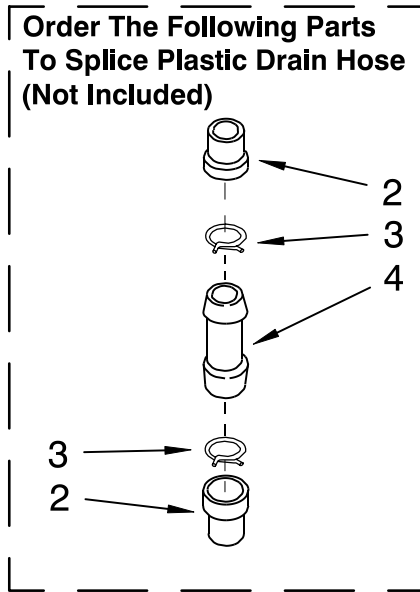

**FOR COMPLETE WIRING HARNESS REFER TO
CONTROL AND REAR PANEL PARTS PAGE**

WH2G

FOR ORDERING INFORMATION REFER TO PARTS PRICE LIST

WATER SYSTEM PARTS

For Model: LXR7133JQ1

(Designer White)

WS400

Illus. No.	Part No.	DESCRIPTION
1	285442	Connector Kit, Plastic Drain Hose
2	285321	Sleeve Kit, (Contains 2 Sleeves)
3	370447	Clamp, Hose
4	16272	Connector, Straight
5	285320	Siphon Break Kit (Not Included)
6	65349	Clamp, Hose
7	367031	Drain Protector (Not Included)