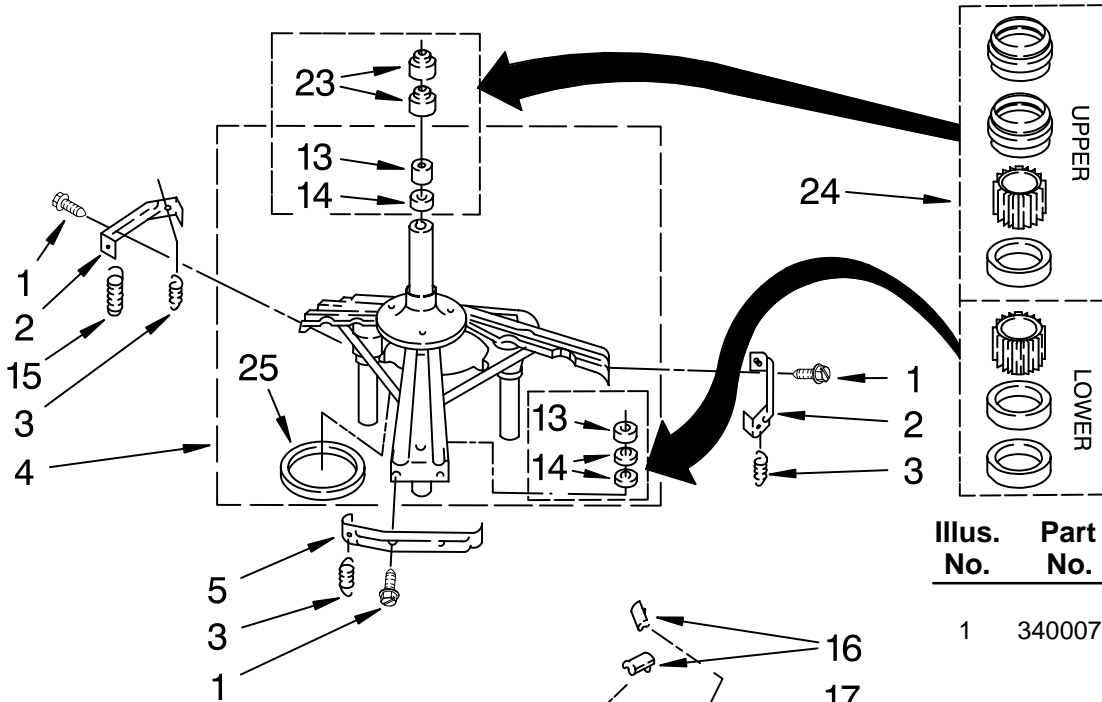

FOR ORDERING INFORMATION REFER TO PARTS PRICE LIST

BRAKE, CLUTCH, GEARCASE, MOTOR AND PUMP PARTS

For Model: LXR7133JQ1

(Designer White)

Illus. No.	Part No.	DESCRIPTION
1	388951	Brake & Drive Tube (Complete) (Refer to Page 12 For Further Breakdown)
2	63292	Washer, Spin Tube Thrust
3	62697	Ring, Spin Tube Support
4	63283	Ring, Retainer
5	3951311	Clutch (Complete)
6	3951308	Band & Lining, Clutch (Includes Illus. 7 & 8)
7	62646	Cap, Clutch Spring (2)
8	3946792	Spring, Clutch
9	3360630	Gearcase (Complete) (Refer To Page 13 For Further Breakdown)

Illus. No.	Part No.	DESCRIPTION
10	3357334	Screw, Gearcase To Base (3)
11	62611	Plate, Motor Mount To Gearcase
12	62691	Grommet, Motor (4)
13	3364003	Coupling, Motor & Isolation
15	3355454	Clip, Anti-Rattle
16	3400516	Screw
17	3349637	Retainer, Motor (2)
18	3362089	Shield, Tub To Motor
19	661599	Motor, Main Drive
20	62850	Switch, Main Drive Motor
21	62700	Retainer, Pump (2)
22	3363394	Pump (Complete)
23	3387485	Screw, 10-16 x 5/8
24	3946532	Shield, Motor

FOR ORDERING INFORMATION REFER TO PARTS PRICE LIST

MACHINE BASE PARTS

For Model: LXR7133JQ1

(Designer White)

Illus. No.	Part No.	DESCRIPTION
1	3400076	Screw, Bracket Mounting (10-32 x 5/8)
2	64067	Bracket, Spring Outer (2)
3	63907	Spring Suspension,(3)
4	3362087	Support & Brake, Tub
5	64065	Bracket, Spring Outer (L.F.)
6	63466	Link, Leveling Mechanism (2)
7	62597	Spring, Leveling Mechanism
8	62837	Pin, Knurled
9	62596	Foot, Rear (2)
13	3347047	Bearing, Centerpost (2)
14	357409	Seal, Centerpost (3)
15	388492	Spring, Counterweight
16	62568	Pad, Plate
17	3946509	Plate, Suspension (Includes Illus. 16)
18	3363660	Pad, Base
19	3946512	Base Assembly (Includes Illus. 6, 7, 8, 9, 16, 17, 18 & 26.)
21	3359452	Nut, Lock (3/8-16)
22	389102	Foot, Front (2)
23	356934	Seal, Centerpost (2)
24	285203	Centerpost Bearing Kit (Includes Illus. 13, 14 & 23)
25	63134	Ring, Sound Deadening
26	63806	Retainer, Suspension Spring