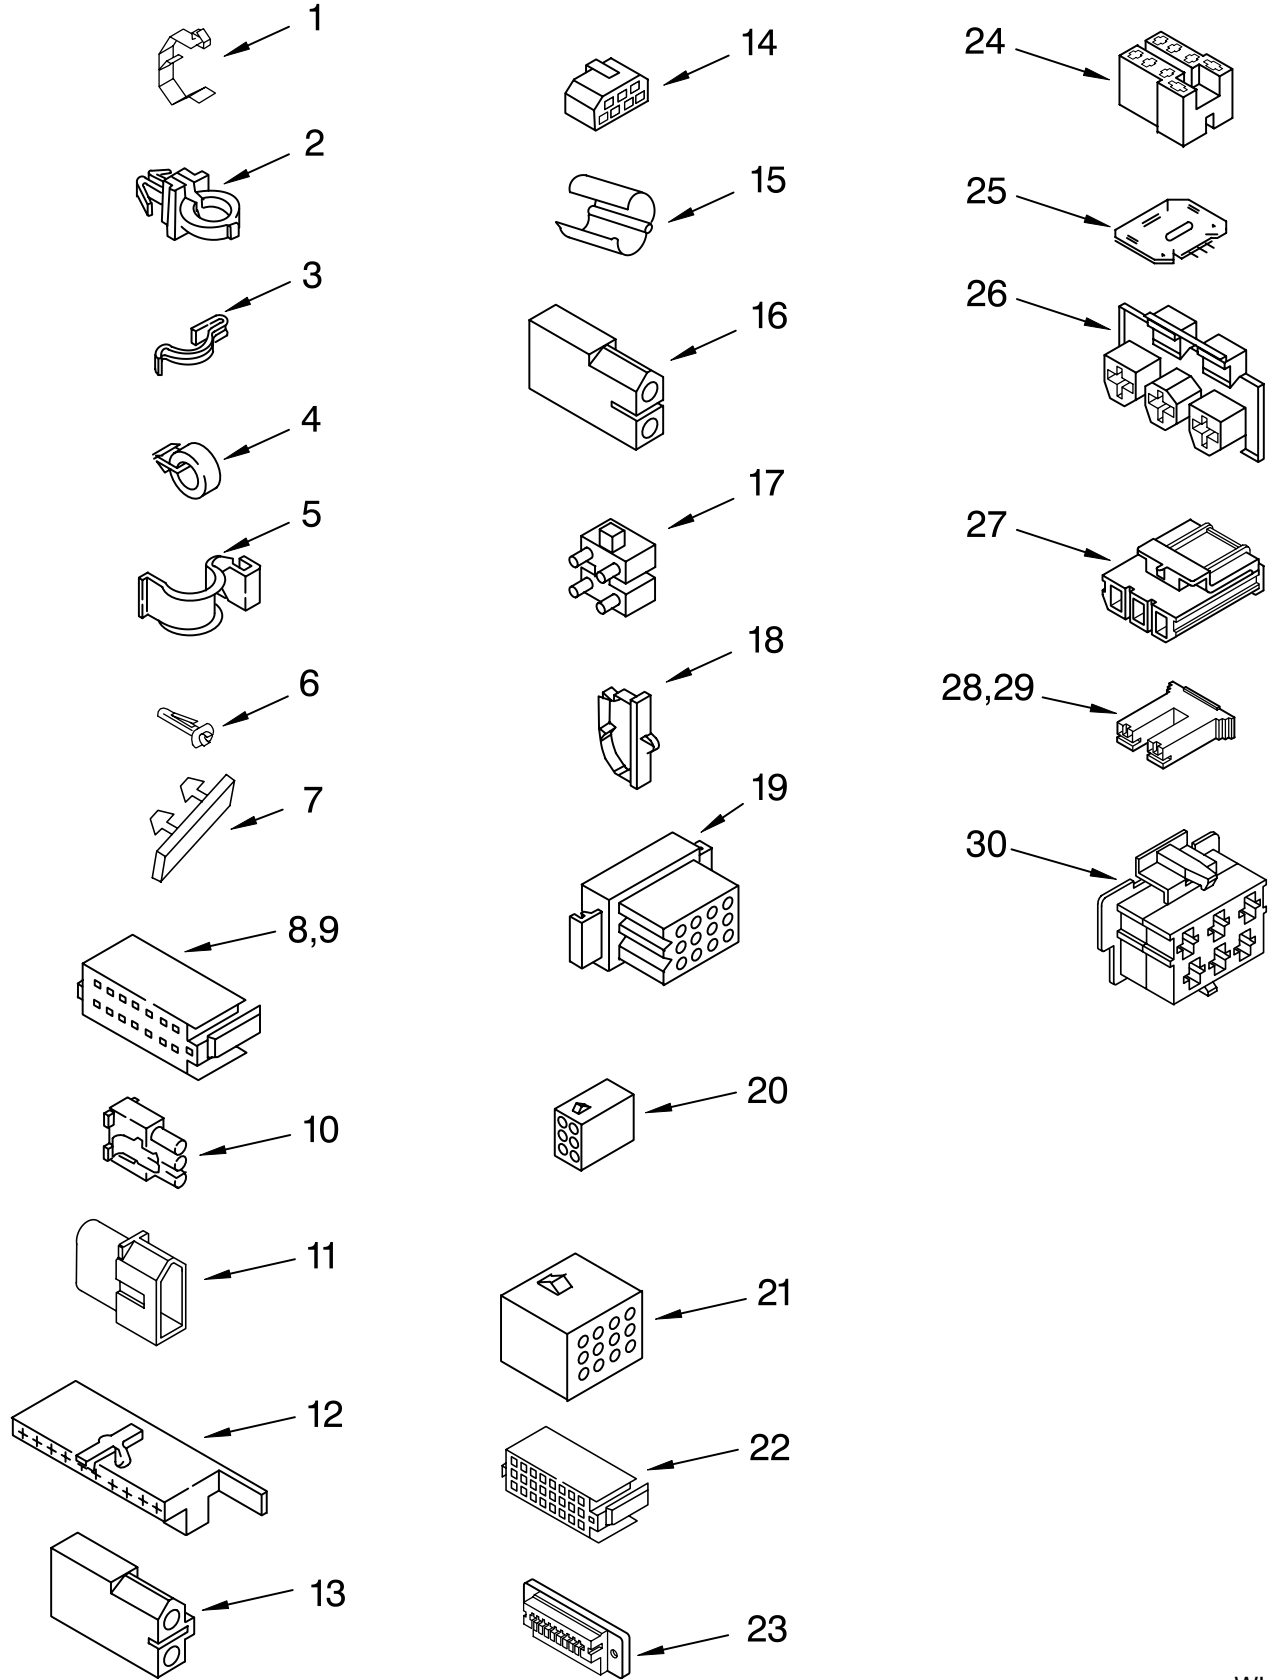

WIRING HARNESS PARTS

For Model: LXR7133JQ1

(Designer White)

WH2G

FOR ORDERING INFORMATION REFER TO PARTS PRICE LIST

WIRING HARNESS PARTS

For Model: LXR7133JQ1

(Designer White)

Illus. No.	Part No.	DESCRIPTION	Illus. No.	Part No.	DESCRIPTION	Illus. No.	Part No.	DESCRIPTION
1	3349557	Clip, Harness	13	3348075	Block, Disconnect (Motor 3 Speed) (Use Term. 94613 Or 94614.)	23	3349494	Connector, Etc
2	388498	Clip, Harness				24	60687	Connector, Relay (Use Term.308569)
3	3347812	Clip, Harness	14	3347243	Block, Disconnect (Use Term. 352088)	25	3407125	E.T.C. Control
4	3352501	Clip, Harness				26	3948617	Connector (T.P.A.) (3-Circuit) (Lid Switch) (Use Term. 3948619 OR 3948620.)
5	90016	Clip, Harness	15	63523	Protector	27	3360056	Connector (T.P.A.) (3-Circuit) (Pressure Switch) (Use Term.3948619 OR 3948620.)
6	3390496	Clip, Harness	16	717252	Connector (2-Way) (Use Term.94614)	28	3354925	Block, Connector (Cold Valve) (Use Term.693217)
7	389379	Retainer, (Suds Models)	17	387566	Plug, Terminal (4-Way) (Power Cord) (Use M3 Screws)	29	3354926	Block, Connector (Hot Valve) (Use Term.693217)
8	352090	Timer, Block Disconnect (White)	18	3352944	Clip, Harness	30	3948615	Connector (T.P.A.) (6-Circuit) (Temp. Switch) (Use Term.3948619 OR 3948620.)
9	352089	Timer, Block Disconnect (Black)	19	3390423	Block, Disconnect (12-Way) (Timer) (Use Term. 94613)			
10	62889	Receptacle, Terminal (3-Way) (Lid Switch) (Use Term.94613) Or 94614.)	20	3347730	Receptacle (6-Way) (Use Term. 94613)			
11	353424	Plug, Terminal (3-Way) (Power Cord) (Use Term.94613)	21	388818	Plug, Terminal (12-Way) (Use Term. 94613 Or 94614.)			
12	62505	Block, Disconnect (Motor 2 Speed) (Use Term.352088)	22	3369366	Timer, Block Disconnect (Black) (Amp) (Use Term.3369365)			

**FOR COMPLETE WIRING HARNESS REFER TO
CONTROL AND REAR PANEL PARTS PAGE**

WH2G

FOR ORDERING INFORMATION REFER TO PARTS PRICE LIST