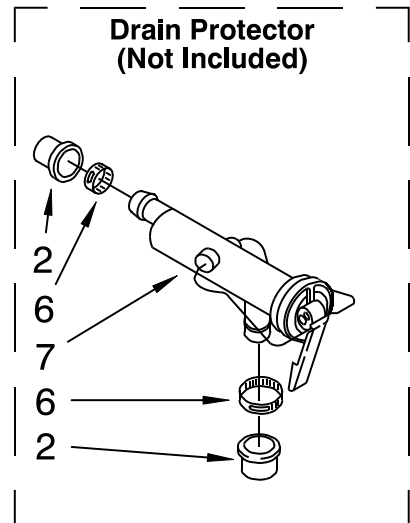

**FOR COMPLETE WIRING HARNESS REFER TO
CONTROL AND REAR PANEL PARTS PAGE**

WH2G

FOR ORDERING INFORMATION REFER TO PARTS PRICE LIST

WATER SYSTEM PARTS

For Model: LXR7133JQ1

(Designer White)

WS400

Illus. No.	Part No.	DESCRIPTION
1	285442	Connector Kit, Plastic Drain Hose
2	285321	Sleeve Kit, (Contains 2 Sleeves)
3	370447	Clamp, Hose
4	16272	Connector, Straight
5	285320	Siphon Break Kit (Not Included)
6	65349	Clamp, Hose
7	367031	Drain Protector (Not Included)