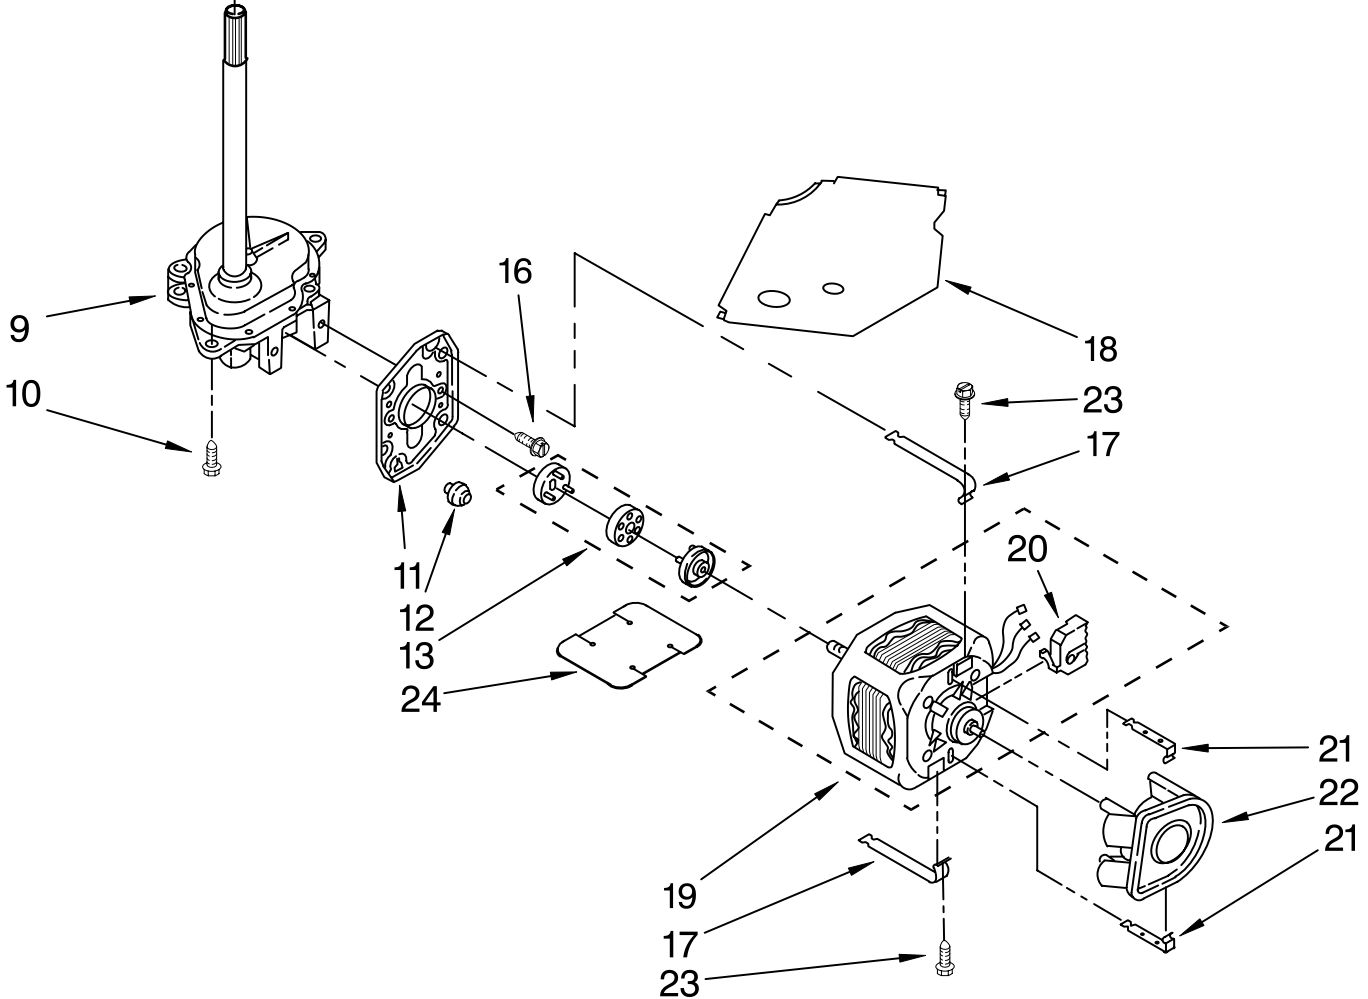

(Designer White)

Illus. No.	Part No.	DESCRIPTION
1	3352483	Cap, Agitator
2	358237	Screw & Washer (5/16-24 x 1)
3	63377	Agitator
5	3360611	Tub Ring & Gasket
6	3359586	Gasket, Tub Ring
7	387868	Balance Ring
8	387867	Clip, Balance Ring (8)
12	21366	Nut, Spanner
13	8271646	Basket & Balance Ring (Also Order #14)
14	3952746	Filter, Plate
16	63125	Tub
17	389140	Block, Basket Drive
18	383727	Gasket, Centerpost
19	3347780	Hose, Pressure Switch
26	3949550	Washer

FOR ORDERING INFORMATION REFER TO PARTS PRICE LIST

BRAKE, CLUTCH, GEARCASE, MOTOR AND PUMP PARTS

For Model: LXR7133JQ1

(Designer White)

Illus. No.	Part No.	DESCRIPTION
1	388951	Brake & Drive Tube (Complete) (Refer to Page 12 For Further Breakdown)
2	63292	Washer, Spin Tube Thrust
3	62697	Ring, Spin Tube Support
4	63283	Ring, Retainer
5	3951311	Clutch (Complete)
6	3951308	Band & Lining, Clutch (Includes Illus. 7 & 8)
7	62646	Cap, Clutch Spring (2)
8	3946792	Spring, Clutch
9	3360630	Gearcase (Complete) (Refer To Page 13 For Further Breakdown)

Illus. No.	Part No.	DESCRIPTION
10	3357334	Screw, Gearcase To Base (3)
11	62611	Plate, Motor Mount To Gearcase
12	62691	Grommet, Motor (4)
13	3364003	Coupling, Motor & Isolation
15	3355454	Clip, Anti-Rattle
16	3400516	Screw
17	3349637	Retainer, Motor (2)
18	3362089	Shield, Tub To Motor
19	661599	Motor, Main Drive
20	62850	Switch, Main Drive Motor
21	62700	Retainer, Pump (2)
22	3363394	Pump (Complete)
23	3387485	Screw, 10-16 x 5/8
24	3946532	Shield, Motor