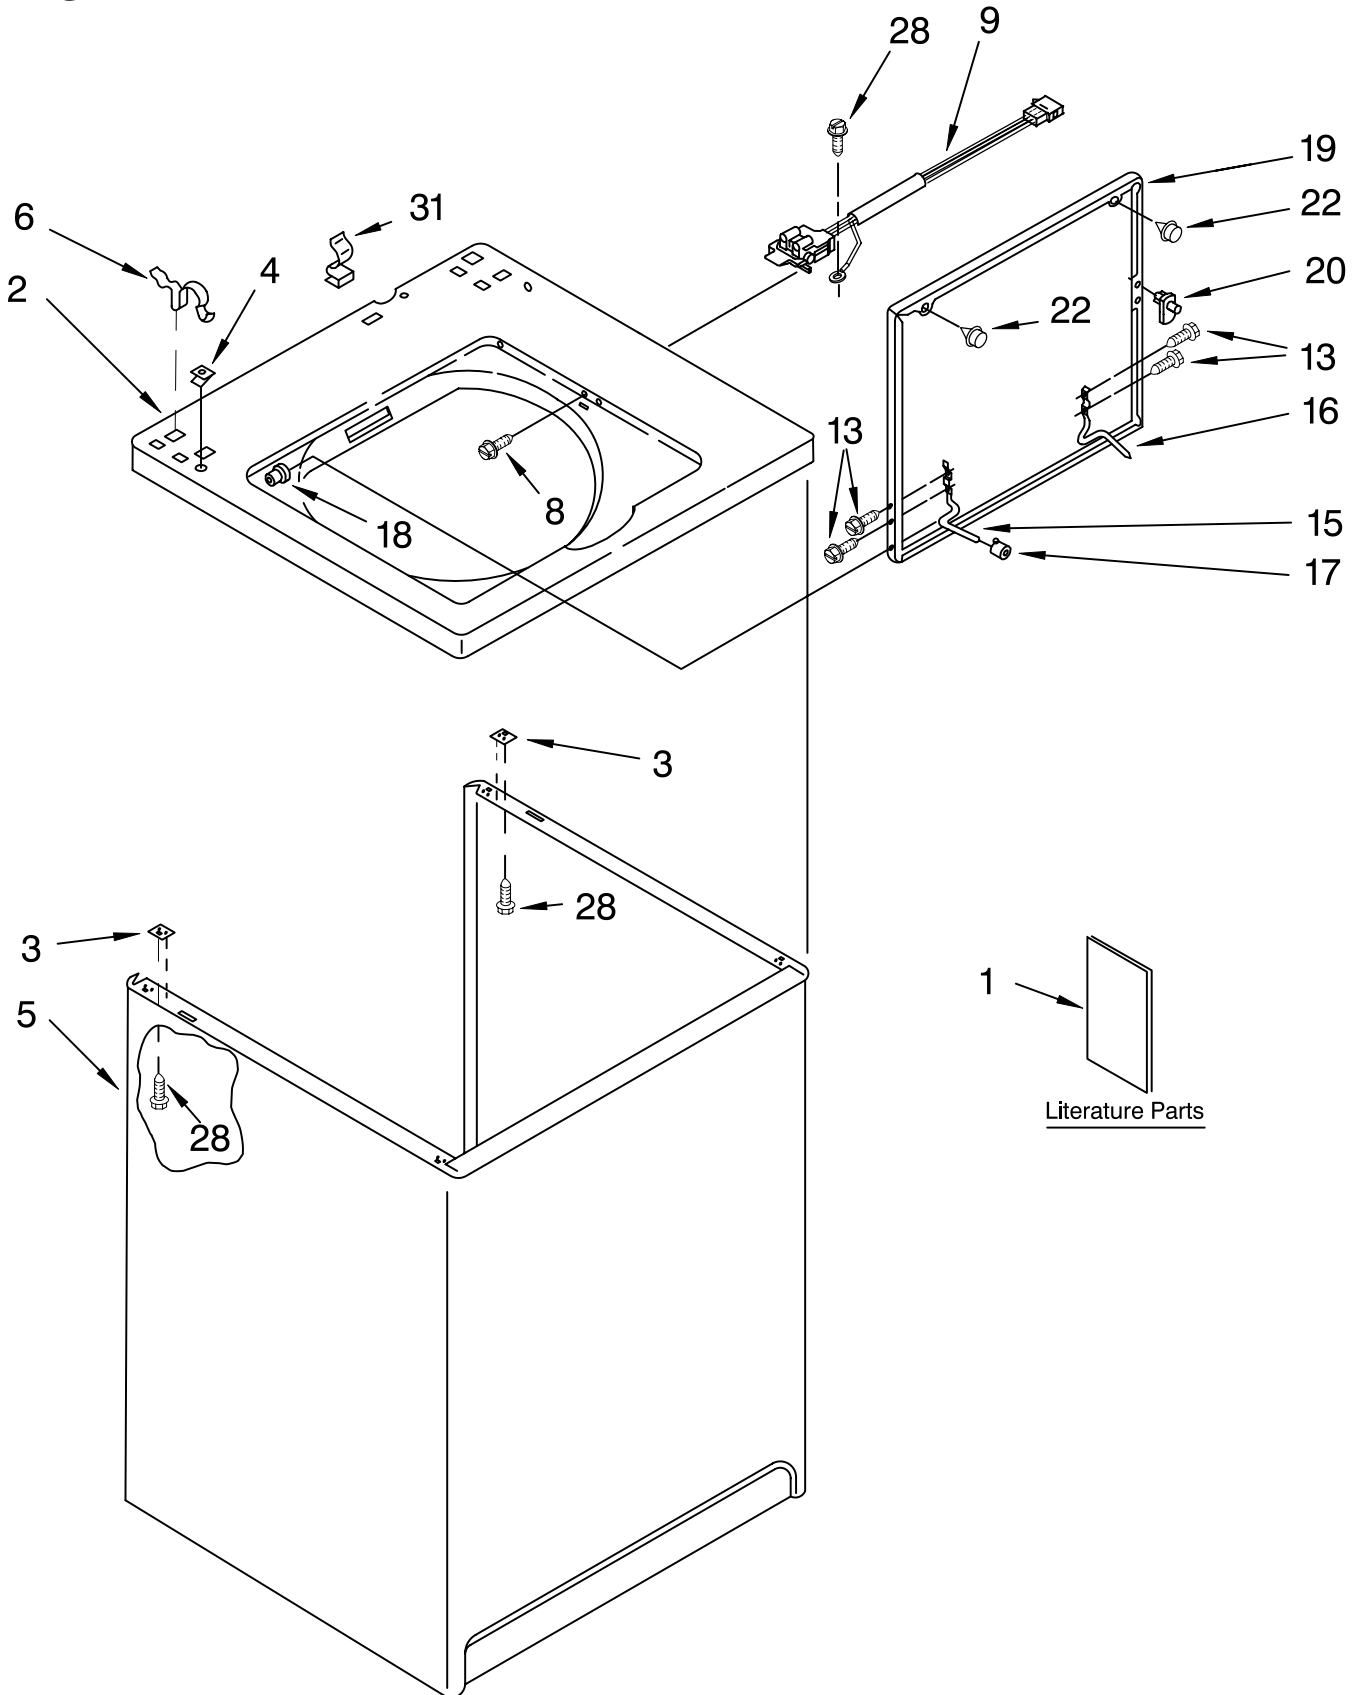

TOP AND CABINET PARTS

For Model: LXR7133JQ1
(Designer White)

AUTOMATIC
WASHER

FOR ORDERING INFORMATION REFER TO PARTS PRICE LIST

TOP AND CABINET PARTS

For Model: LXR7133JQ1

(Designer White)

Illus. No.	Part No.	DESCRIPTION
1		Literature Parts Installation Instructions
	LIT3952817	English
	LIT3951578	French
		Use & Care Guide
	LIT3955156	English
	LIT3954821	French
	LIT3954860	Energy Guide
	LIT3954705	Wiring Diagram

Following May Be Purchased

DO-IT-YOURSELF REPAIR MANUALS

	LIT4313896	Manual, Washer
2	8274315	Top
3	62750	Spacer, Cabinet To Top (4)
4	357213	Nut, Push-In (2)
5	63424	Cabinet
6	62780	Clip, Top & Cabinet & Rear Panel (2)
8	3356311	Screw & Washer, Lid Switch (2)
9	3949237	Switch, Lid
13	3351355	Screw, Lid Hinge Mounting (4)
15	54584	Hinge, Lid (L.H.)
16	91770	Hinge, Lid (R.H.)
17	19119	Bumper, Lid Hinge
18	21258	Bearing, Lid Hinge (2)
19	3361411	Lid
20	358684	Strike, Lid Switch
22	9724509	Bumper, Lid (2)
28	3390631	Screw, 10-16 x 3/8
31	90016	Clip, Harness