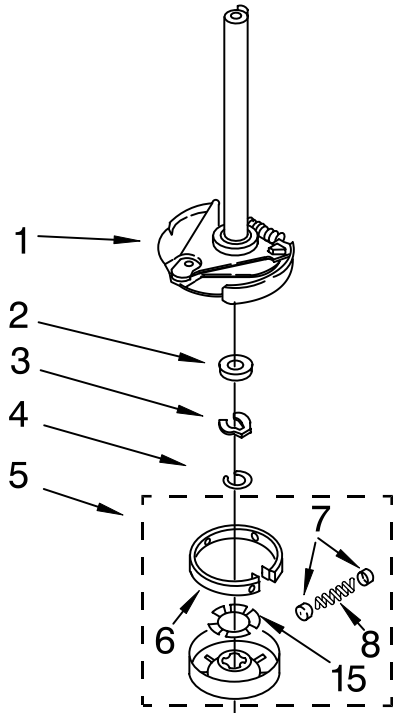

(Designer White)

Illus. No.	Part No.	DESCRIPTION
1	3352483	Cap, Agitator
2	358237	Screw & Washer (5/16-24 x 1)
3	63377	Agitator
5	3360611	Tub Ring & Gasket
6	3359586	Gasket, Tub Ring
7	387868	Balance Ring
8	387867	Clip, Balance Ring (8)
12	21366	Nut, Spanner
13	8271646	Basket & Balance Ring (Also Order #14)
14	3952746	Filter, Plate
16	63125	Tub
17	389140	Block, Basket Drive
18	383727	Gasket, Centerpost
19	3347780	Hose, Pressure Switch
26	3949550	Washer

FOR ORDERING INFORMATION REFER TO PARTS PRICE LIST

BRAKE, CLUTCH, GEARCASE, MOTOR AND PUMP PARTS

For Model: LXR7133JQ1

(Designer White)

Illus. No.	Part No.	DESCRIPTION
1	388951	Brake & Drive Tube (Complete) (Refer to Page 12 For Further Breakdown)
2	63292	Washer, Spin Tube Thrust
3	62697	Ring, Spin Tube Support
4	63283	Ring, Retainer
5	3951311	Clutch (Complete)
6	3951308	Band & Lining, Clutch (Includes Illus. 7 & 8)
7	62646	Cap, Clutch Spring (2)
8	3946792	Spring, Clutch
9	3360630	Gearcase (Complete) (Refer To Page 13 For Further Breakdown)