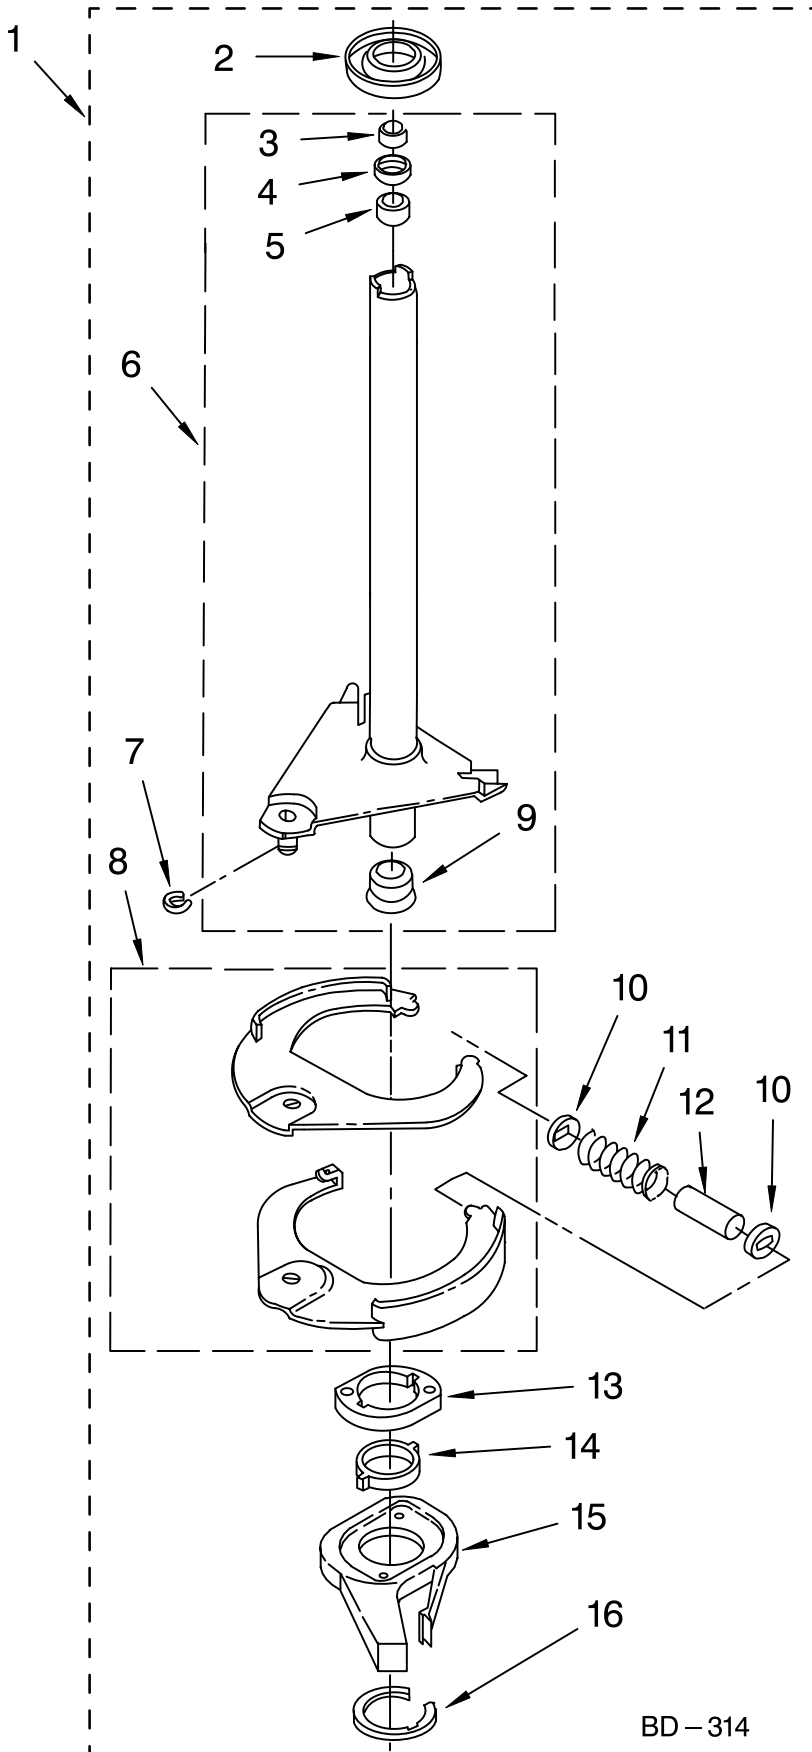

BRAKE AND DRIVE TUBE PARTS

For Model: LXR7133JQ1

(Designer White)

Illus. No.	Part No.	DESCRIPTION
1	388951	Brake And Drive Tube (Complete)
2	62658	Ring, Thrust
3	91939	Seal, Oil
4	356427	Seal, Drive Tube
5	356937	Spacer, Drive Tube
6	64027	Tube, Basket Drive (Includes Illus. 3, 4, 5 & 9)
7	64035	Ring, Retaining
8	64232	Brake Shoe
9	62703	"T" Bearing, Spin Tube
10	62648	Cap, Brake Spring (2)
11	62647	Spring, Brake
12	62909	Sleeve, Brake Spring
13	63023	Cam, Brake Release
14	63022	Sleeve, Cam
15	64194	Driver, Brake Cam
16	90368	Ring, Retaining

FOLLOWING PARTS NOT ILLUSTRATED

285208 Lubricant
(Use Only In Brake Shoe Assembly On Roller & Pin)

BD-314

FOR ORDERING INFORMATION REFER TO PARTS PRICE LIST