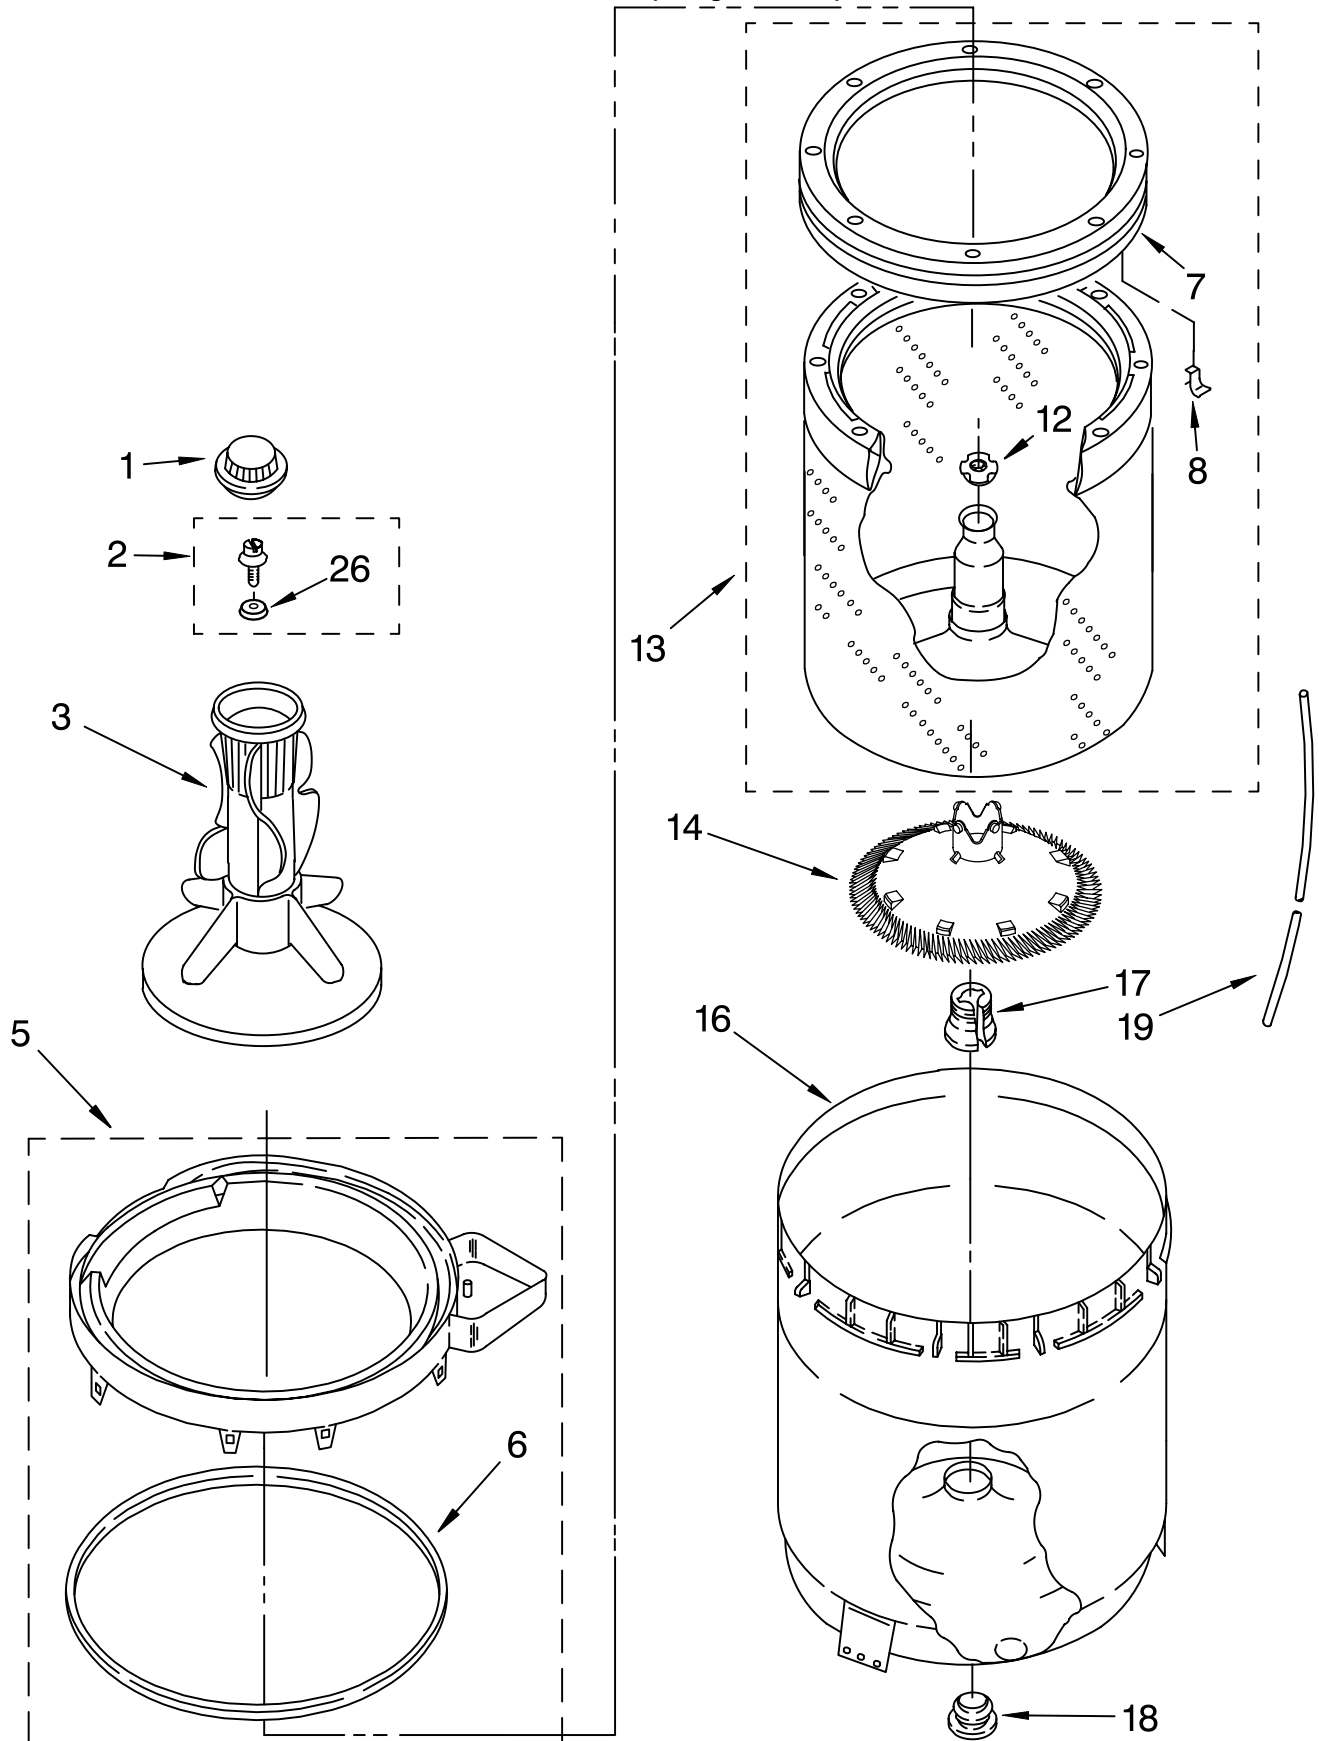

AGITATOR, BASKET AND TUB PARTS

For Model: LXR7133JQ1

(Designer White)

FOR ORDERING INFORMATION REFER TO PARTS PRICE LIST

AGITATOR, BASKET AND TUB PARTS

For Model: LXR7133JQ1

(Designer White)

Illus. No.	Part No.	DESCRIPTION
1	3352483	Cap, Agitator
2	358237	Screw & Washer (5/16-24 x 1)
3	63377	Agitator
5	3360611	Tub Ring & Gasket
6	3359586	Gasket, Tub Ring
7	387868	Balance Ring
8	387867	Clip, Balance Ring (8)
12	21366	Nut, Spanner
13	8271646	Basket & Balance Ring (Also Order #14)
14	3952746	Filter, Plate
16	63125	Tub
17	389140	Block, Basket Drive
18	383727	Gasket, Centerpost
19	3347780	Hose, Pressure Switch
26	3949550	Washer

FOR ORDERING INFORMATION REFER TO PARTS PRICE LIST