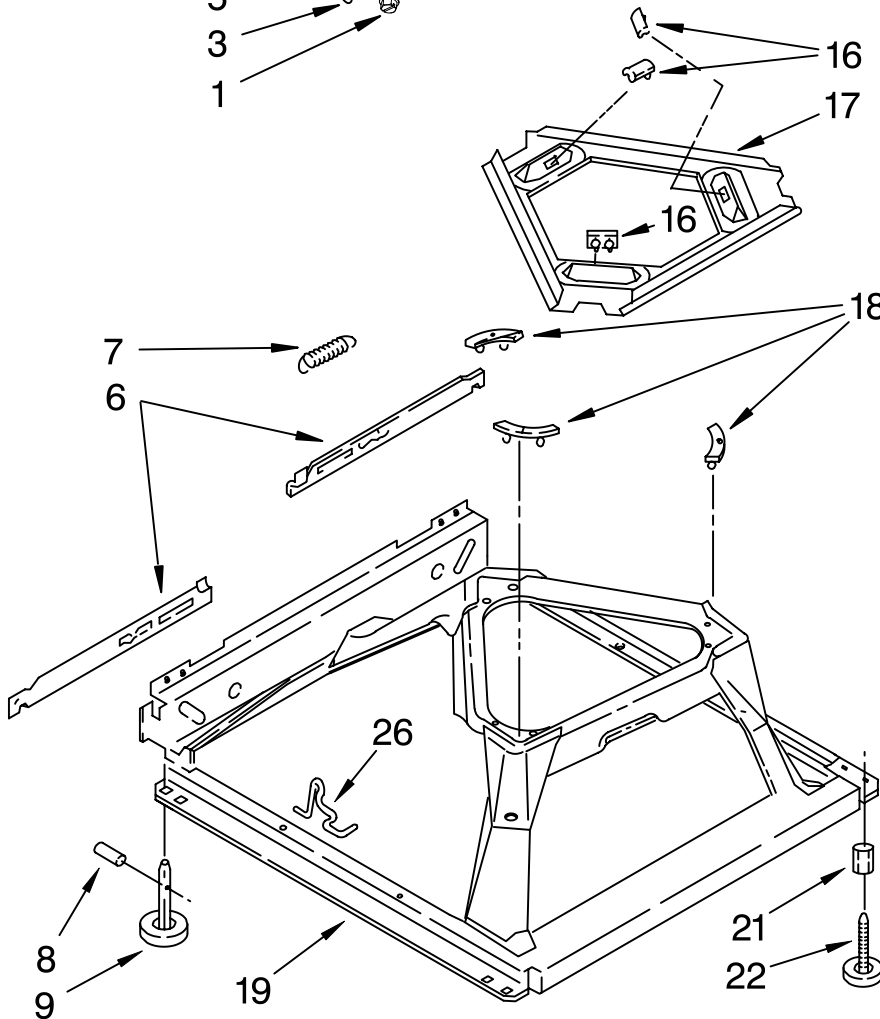

(Designer White)

Illus. No.	Part No.	DESCRIPTION
1	3352483	Cap, Agitator
2	358237	Screw & Washer (5/16-24 x 1)
3	63377	Agitator
5	3360611	Tub Ring & Gasket
6	3359586	Gasket, Tub Ring
7	387868	Balance Ring
8	387867	Clip, Balance Ring (8)
12	21366	Nut, Spanner
13	8271646	Basket & Balance Ring (Also Order #14)
14	3952746	Filter, Plate
16	63125	Tub
17	389140	Block, Basket Drive
18	383727	Gasket, Centerpost
19	3347780	Hose, Pressure Switch
26	3949550	Washer

Illus. No.	Part No.	DESCRIPTION
10	3357334	Screw, Gearcase To Base (3)
11	62611	Plate, Motor Mount To Gearcase
12	62691	Grommet, Motor (4)
13	3364003	Coupling, Motor & Isolation
15	3355454	Clip, Anti-Rattle
16	3400516	Screw
17	3349637	Retainer, Motor (2)
18	3362089	Shield, Tub To Motor
19	661599	Motor, Main Drive
20	62850	Switch, Main Drive Motor
21	62700	Retainer, Pump (2)
22	3363394	Pump (Complete)
23	3387485	Screw, 10-16 x 5/8
24	3946532	Shield, Motor

FOR ORDERING INFORMATION REFER TO PARTS PRICE LIST

MACHINE BASE PARTS

For Model: LXR7133JQ1

(Designer White)

Illus. No.	Part No.	DESCRIPTION
1	3400076	Screw, Bracket Mounting (10-32 x 5/8)
2	64067	Bracket, Spring Outer (2)
3	63907	Spring Suspension,(3)
4	3362087	Support & Brake, Tub
5	64065	Bracket, Spring Outer (L.F.)
6	63466	Link, Leveling Mechanism (2)
7	62597	Spring, Leveling Mechanism
8	62837	Pin, Knurled
9	62596	Foot, Rear (2)
13	3347047	Bearing, Centerpost (2)
14	357409	Seal, Centerpost (3)
15	388492	Spring, Counterweight
16	62568	Pad, Plate
17	3946509	Plate, Suspension (Includes Illus. 16)
18	3363660	Pad, Base
19	3946512	Base Assembly (Includes Illus. 6, 7, 8, 9, 16, 17, 18 & 26.)
21	3359452	Nut, Lock (3/8-16)
22	389102	Foot, Front (2)
23	356934	Seal, Centerpost (2)
24	285203	Centerpost Bearing Kit (Includes Illus. 13, 14 & 23)
25	63134	Ring, Sound Deadening
26	63806	Retainer, Suspension Spring