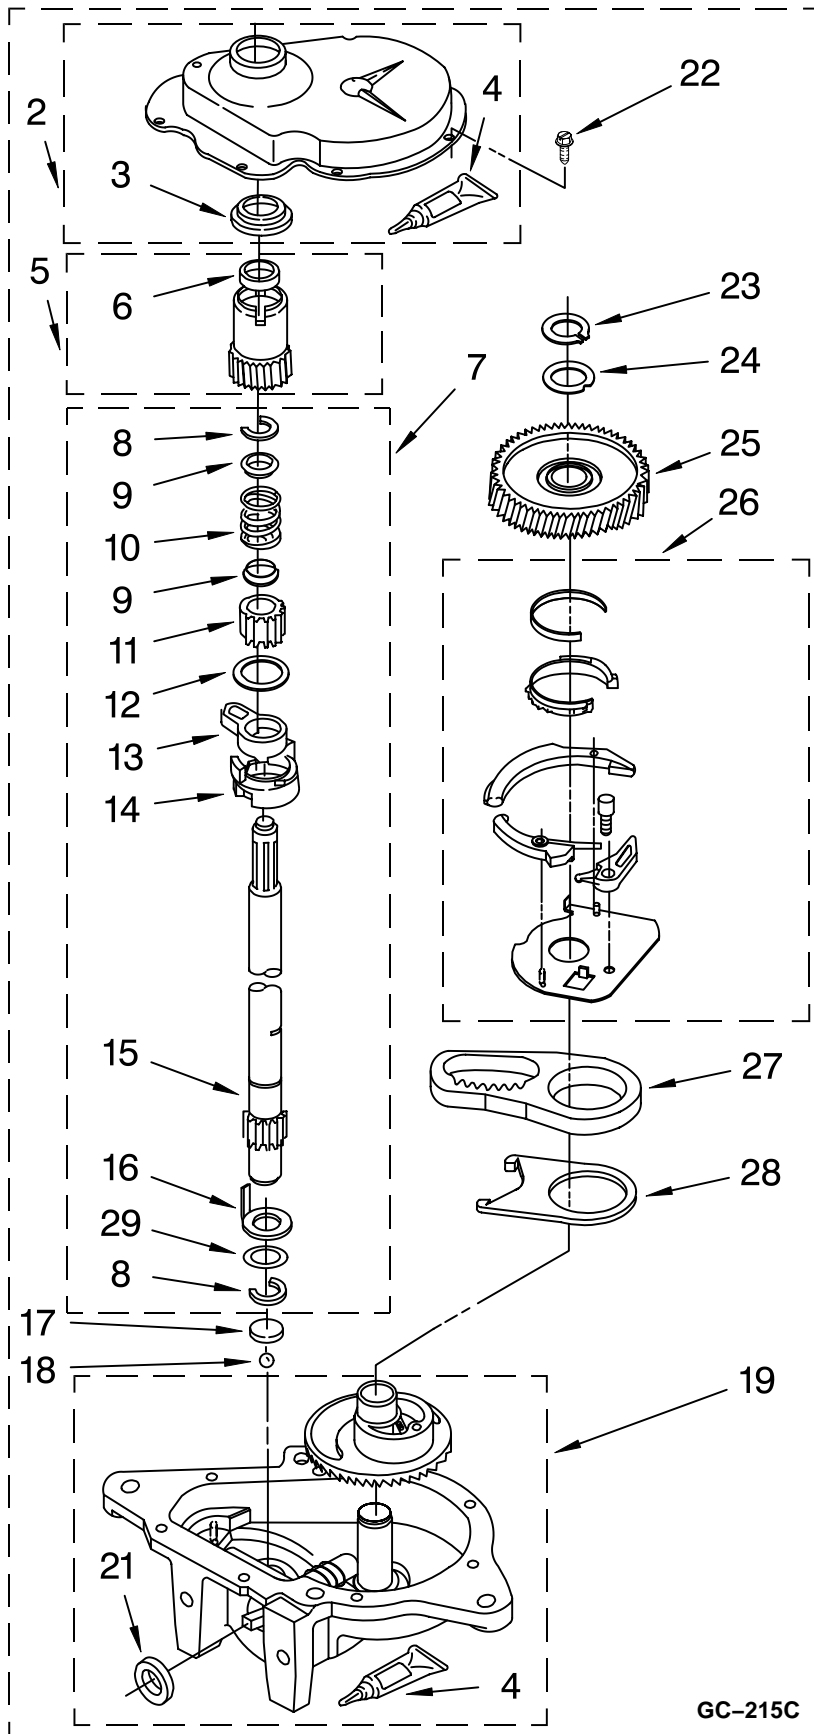

GEARCASE PARTS

For Model: LXR7133JQ1

(Designer White)

Illus. No.	Part No.	DESCRIPTION
1	3360630	Gearcase (Complete)
2	285202	Cover, Gearcase
3	3349985	Seal, Gearcase Cover
4	285195	Sealer, Gasket (.20 Fl. Oz.) (6 ml)
5	63320	Pinion, Spin (Includes Illus. 25)
6	356427	Seal, Spin Pinion
7	389387	Shaft, Agitator (Complete)
8	90369	Ring, Retaining (2)
9	62677	Retainer, Spring
10	62676	Spring, Agitate
11	63273	Gear, Agitate (Includes 15 and 29)
12	62619	Washer, Agitate Gear
13	62580	Cam Follower (Includes 14)
14	62581	Cam, Agitate (Includes 13)
15	285509	Shaft, Agitator (Includes 11 and 29)
16	62618	Washer, Cam Thrust
17	16018	Bearing, Thrust
18	85529	Ball, Bearing
19	389230	Bottom and Pinion, Gearcase
21	285352	Seal, Thrust Plug
22	3351614	Screw, Gearcase Cover, Mounting (8) (10-24 x 3/8)
23	3362552	Ring, Retaining
24	285735	Washer Kit, Thrust
25	62570	Gear, Spin
26	388253	Neutral Assembly
27	3349296	Rack, Connecting
28	62621	Actuator, Shift
29	388815	Washer, Intermediate

GC-215C

FOR ORDERING INFORMATION REFER TO PARTS PRICE LIST