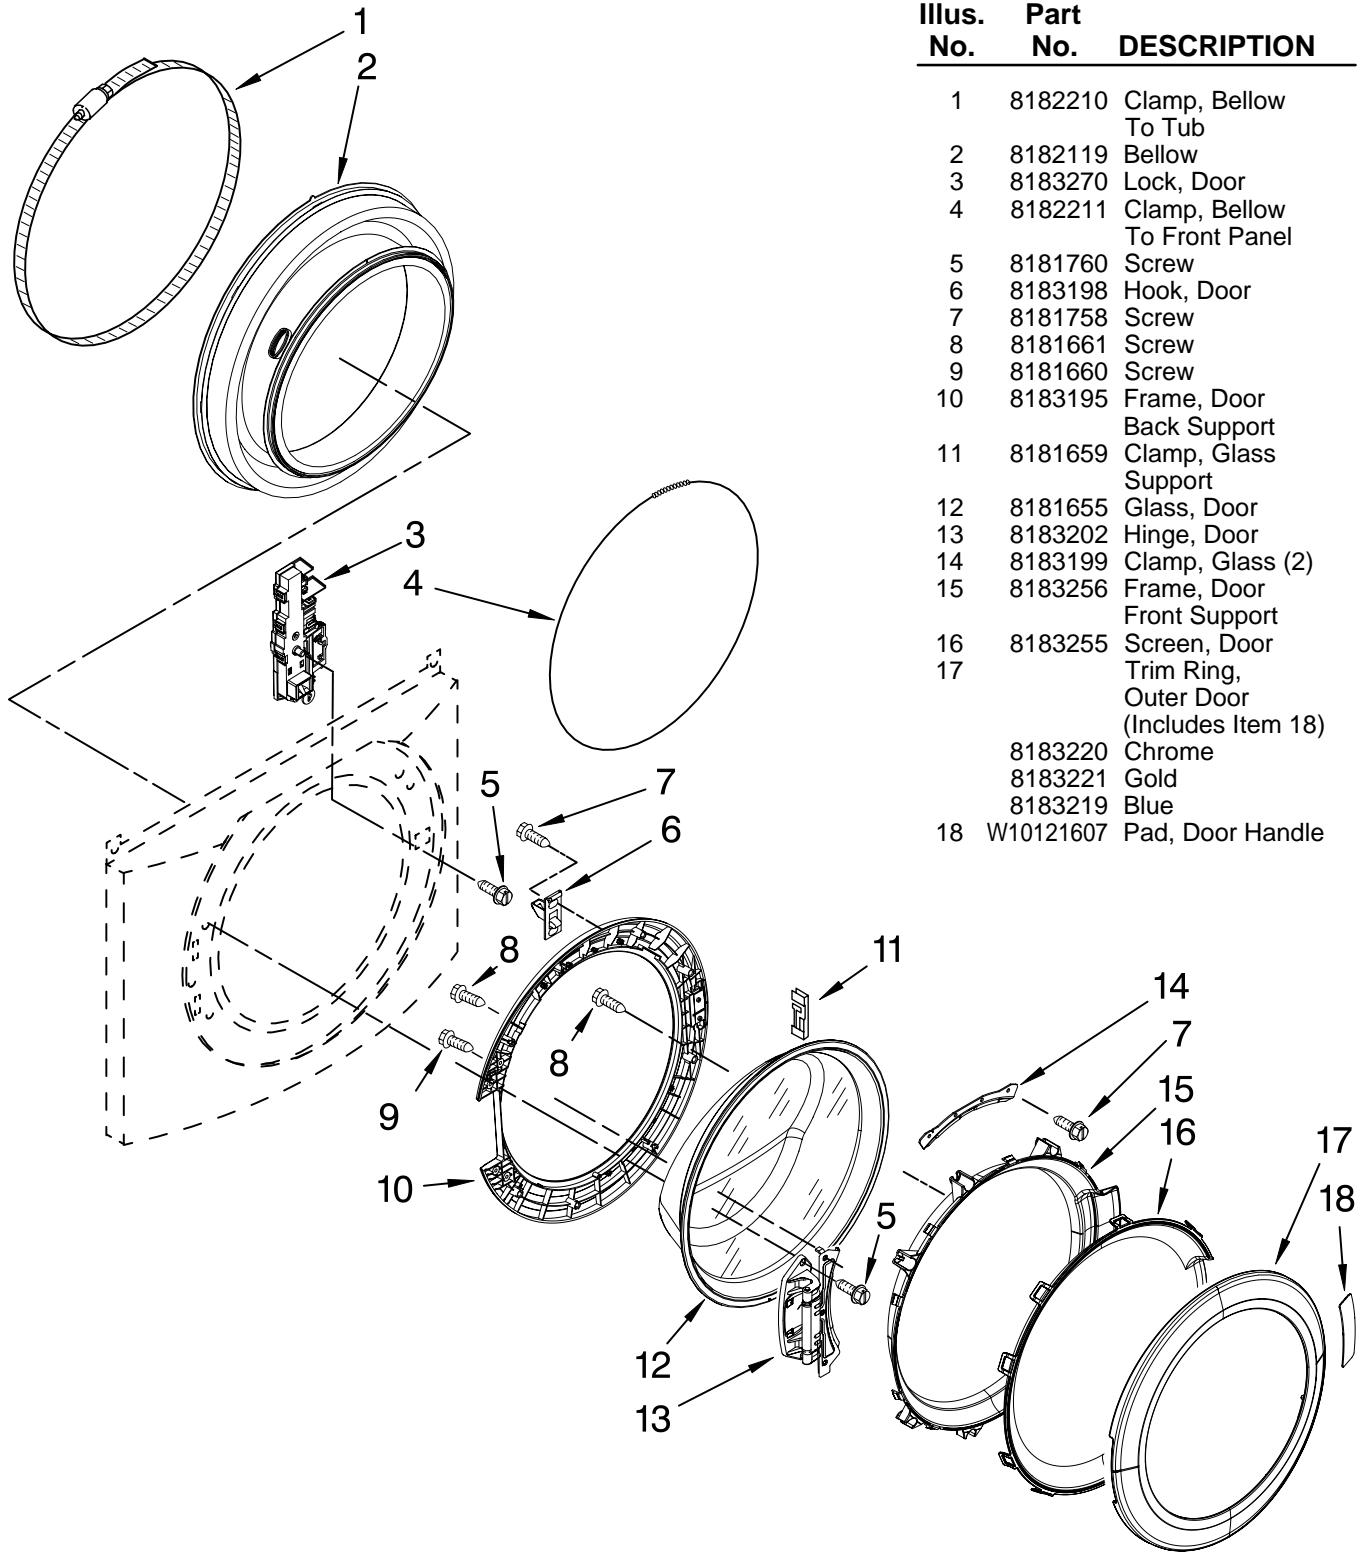

DOOR AND LATCH PARTS

For Models: WFW9400SW01, WFW9400SB01, WFW9400ST01, WFW9400SZ01, WFW9400SU01
(White/Chrome) (Black/Chrome) (Biscuit/Gold) (White/Blue) (Ultimate Silver)

Illus. No.	Part No.	DESCRIPTION
1	8182210	Clamp, Bellow To Tub
2	8182119	Bellow
3	8183270	Lock, Door
4	8182211	Clamp, Bellow To Front Panel
5	8181760	Screw
6	8183198	Hook, Door
7	8181758	Screw
8	8181661	Screw
9	8181660	Screw
10	8183195	Frame, Door Back Support
11	8181659	Clamp, Glass Support
12	8181655	Glass, Door
13	8183202	Hinge, Door
14	8183199	Clamp, Glass (2)
15	8183256	Frame, Door Front Support
16	8183255	Screen, Door
17		Trim Ring, Outer Door (Includes Item 18)
	8183220	Chrome
	8183221	Gold
	8183219	Blue
18	W10121607	Pad, Door Handle

FOR ORDERING INFORMATION REFER TO PARTS PRICE LIST