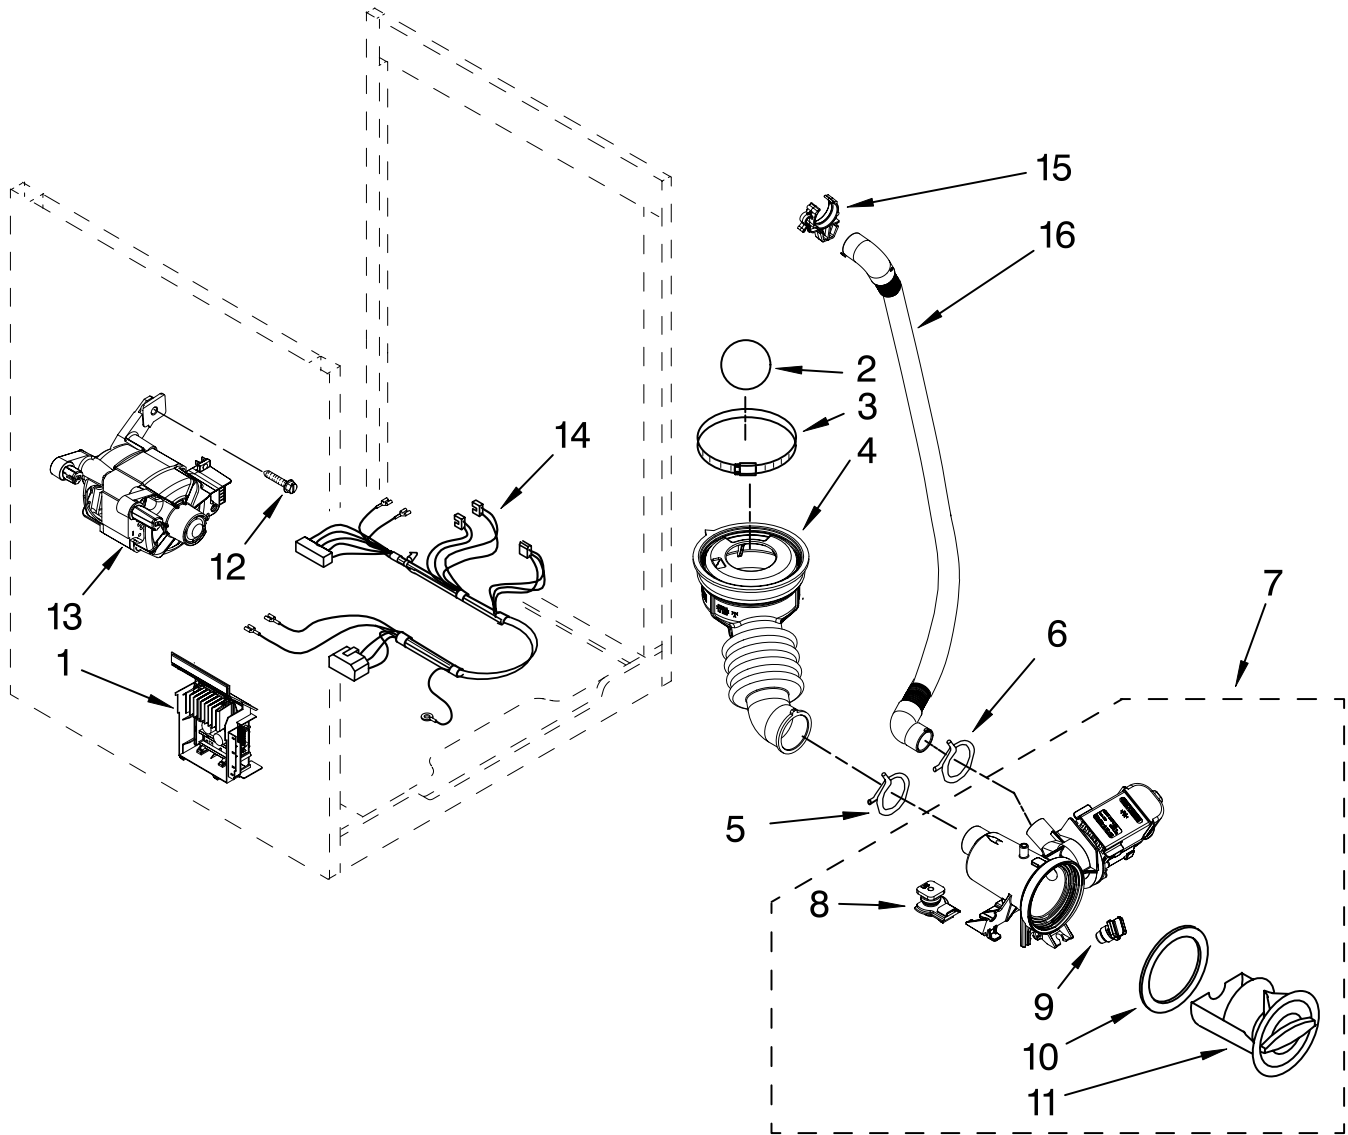

PUMP AND MOTOR PARTS

For Models: WFW9400SW01, WFW9400SB01, WFW9400ST01, WFW9400SZ01, WFW9400SU01
(White/Chrome) (Black/Chrome) (Biscuit/Gold) (White/Blue) (Ultimate Silver)

Illus. No.	Part No.	DESCRIPTION	Illus. No.	Part No.	DESCRIPTION	Illus. No.	Part No.	DESCRIPTION
1	8183196	Motor Control Unit	7	8182821	Pump (Complete)	12	W10128585	Bolt, Motor
2	W10121657	Ball	8	8182820	Grommet, Damper (Rear)	13	8182793	Motor
3	8181734	Clamp	9	8182816	Grommet, Damper (Front)	14	8183188	Harness, Motor
4	8181732	Hose, Tub to Pump	10	8181736	Seal, Filter Cap	15	8182209	Retainer, Drain Hose
5	8181753	Clamp	11	8183027	Cap, Filter	16	8181740	Drain Hose (Inner)
6	8181752	Clamp						

FOR ORDERING INFORMATION REFER TO PARTS PRICE LIST