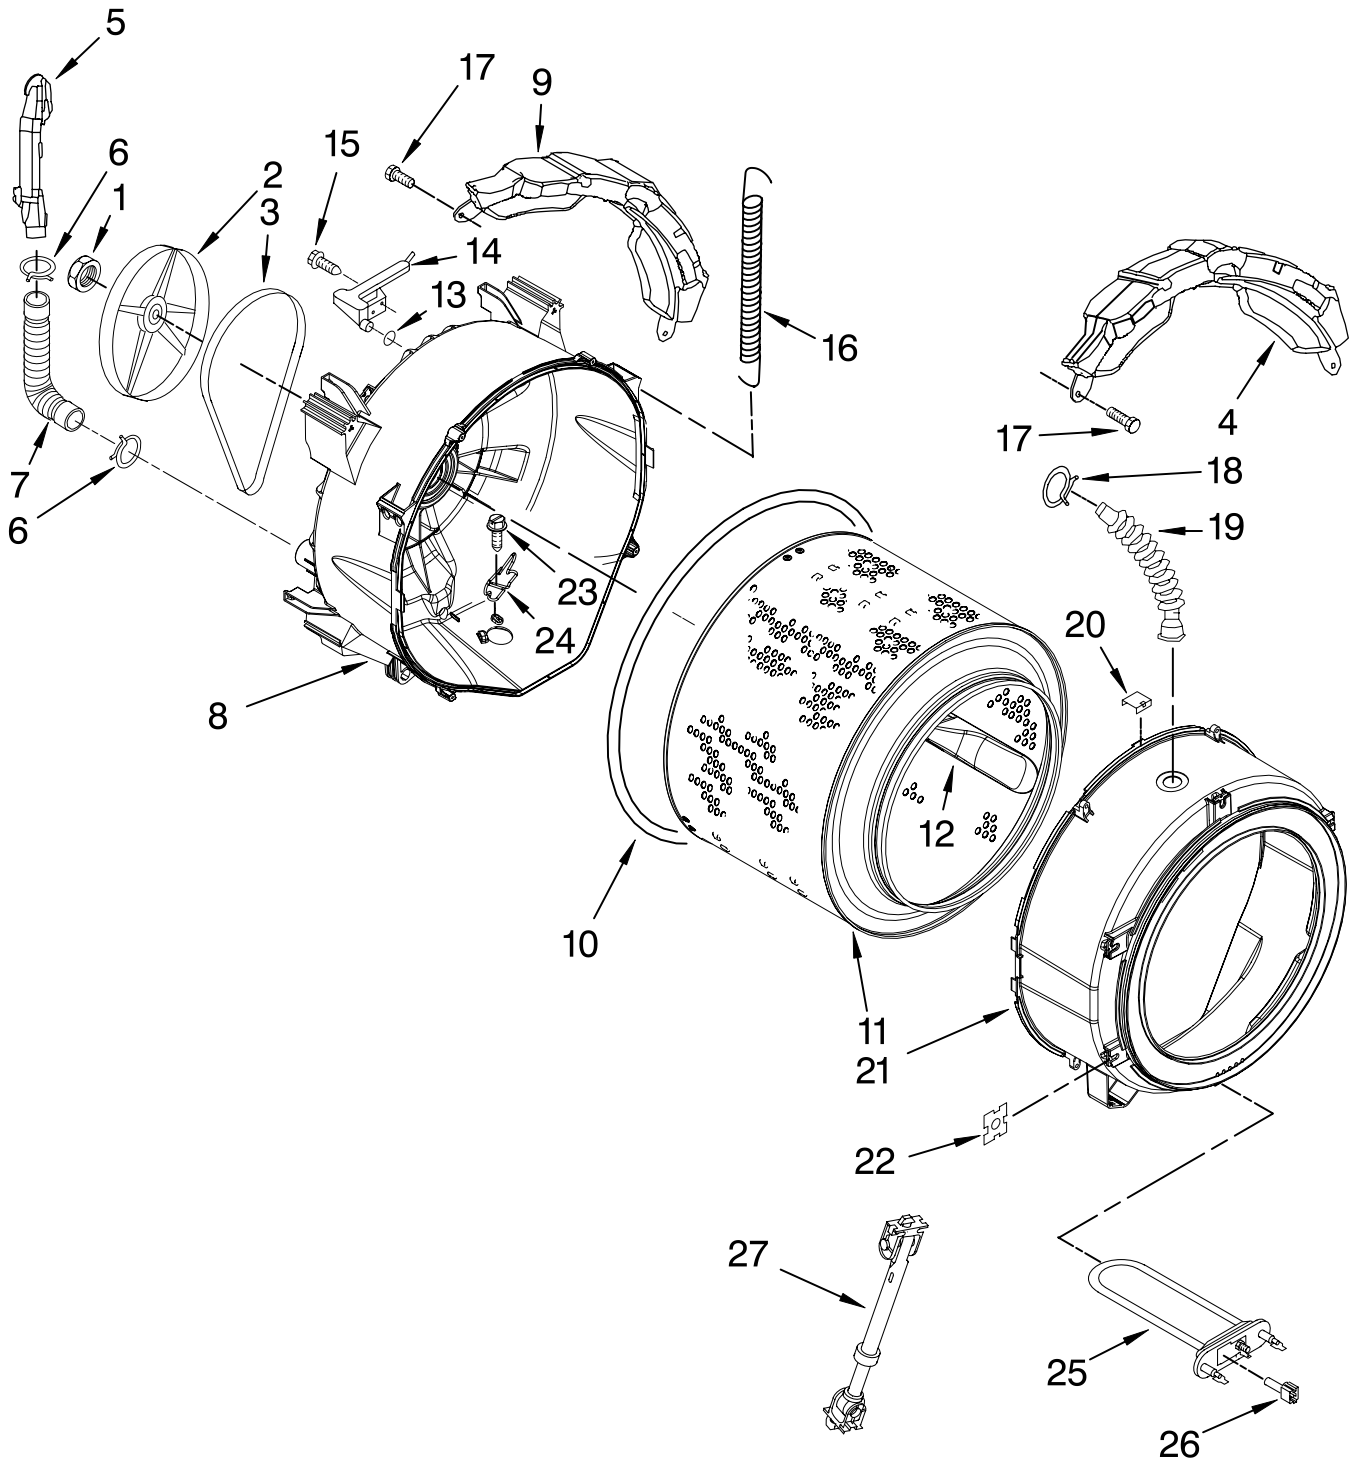

TUB AND BASKET PARTS

For Models: WFW9400SW01, WFW9400SB01, WFW9400ST01, WFW9400SZ01, WFW9400SU01
(White/Chrome) (Black/Chrome) (Biscuit/Gold) (White/Blue) (Ultimate Silver)

FOR ORDERING INFORMATION REFER TO PARTS PRICE LIST

TUB AND BASKET PARTS

For Models: WFW9400SW01, WFW9400SB01, WFW9400ST01, WFW9400SZ01, WFW9400SU01
(White/Chrome) (Black/Chrome) (Biscuit/Gold) (White/Blue) (Ultimate Silver)

Illus. No.	Part No.	DESCRIPTION
1	8181672	Nut, Pulley
2	8182650	Pulley
3	8183269	Belt
4	8181645	Counterweight, Front (2)
5	8181744	Pipe, Ventilation
6	8181746	Clamp
7	8181743	Hose, Exhaust
8	8181666	Tub, Rear (Includes Items 10, 22, 23 & 24)
9	8181644	Counterweight, Rear
10	8181673	Gasket, Tub
11	8182247	Basket
12	8182233	Baffle, Tub
13	8181748	O-Ring
14	8181731	Airtrap
15	8181785	Screw
16	8182814	Spring, Suspension
17	8181647	Bolt
18	8181742	Clamp, Hose
19	8183187	Hose, Exhaust
20	8181667	Clamp, Tub
21	8182312	Tub, Front (Includes Items 10 & 22)
22	8182512	Nut, Push-In
23	8182214	Screw
24	8181686	Clamp, Heating Element
25	8182666	Element, Heating
26	8181705	NTC
27	8182812	Shock Absorber