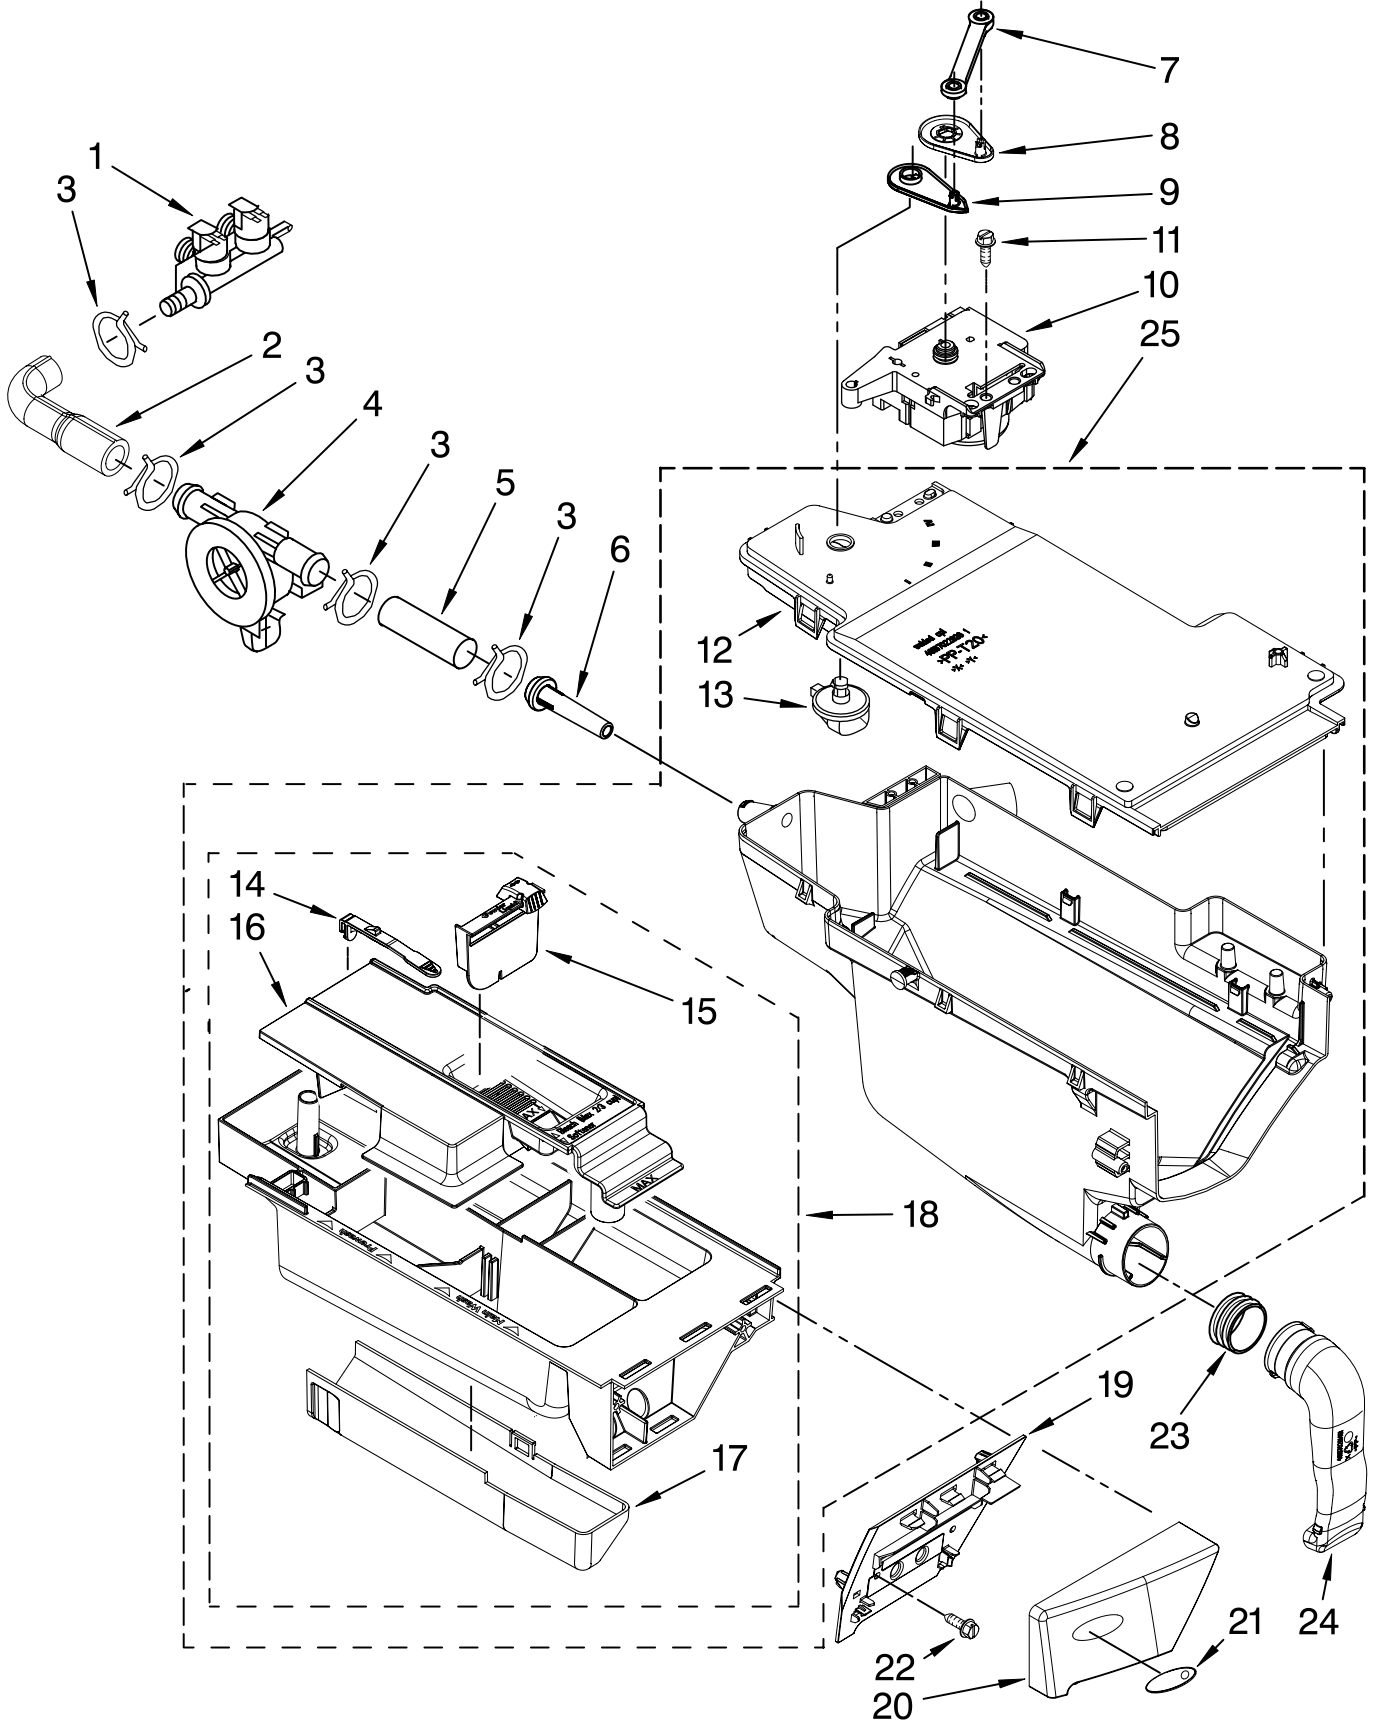

DISPENSER PARTS

For Models: WFW9400SW01, WFW9400SB01, WFW9400ST01, WFW9400SZ01, WFW9400SU01
(White/Chrome) (Black/Chrome) (Biscuit/Gold) (White/Blue) (Ultimate Silver)

FOR ORDERING INFORMATION REFER TO PARTS PRICE LIST

DISPENSER PARTS

For Models: WFW9400SW01, WFW9400SB01, WFW9400ST01, WFW9400SZ01, WFW9400SU01
(White/Chrome) (Black/Chrome) (Biscuit/Gold) (White/Blue) (Ultimate Silver)

Illus. No.	Part No.	DESCRIPTION
1	8182862	Valve, Inlet
2	8183182	Hose, Flowmeter (L-Shaped)
3	8181751	Clamp
4	8181696	Flowmeter
5	8183180	Hose, Nozzle Inlet
6	8183181	Nozzle, Inlet
7	8183183	Lever, Water Distribution
8	8183184	Cam, Actuator
9	8183185	Lever, Connection
10	8183186	Actuator
11	8181661	Screw, Actuator
12	W10164400	Plate, Distribution
13	8181712	Nozzle, Distribution
14	8181721	Hook, Drawer
15	W10121596	Separator, With Selection Slider
16	W10121861	Syphon, Bleach/Softener
17	8183179	Cover, Detergent Drawer
18	8183174	Drawer, Detergent (Complete)
19	W10156617	Bracket, Handle Fixation
20		Handle, Drawer (Includes Items 19 & 21)
	8183234	White
	8183235	Black
	8183236	Biscuit
	8183237	Ultimate Silver
21	8183253	Medallion
22	8182214	Screw
23	8181747	Seal
24	8181718	Tube, Dispenser To Bellow
25	W10169232	Dispenser, Complete (Includes Item 9)

FOR ORDERING INFORMATION REFER TO PARTS PRICE LIST