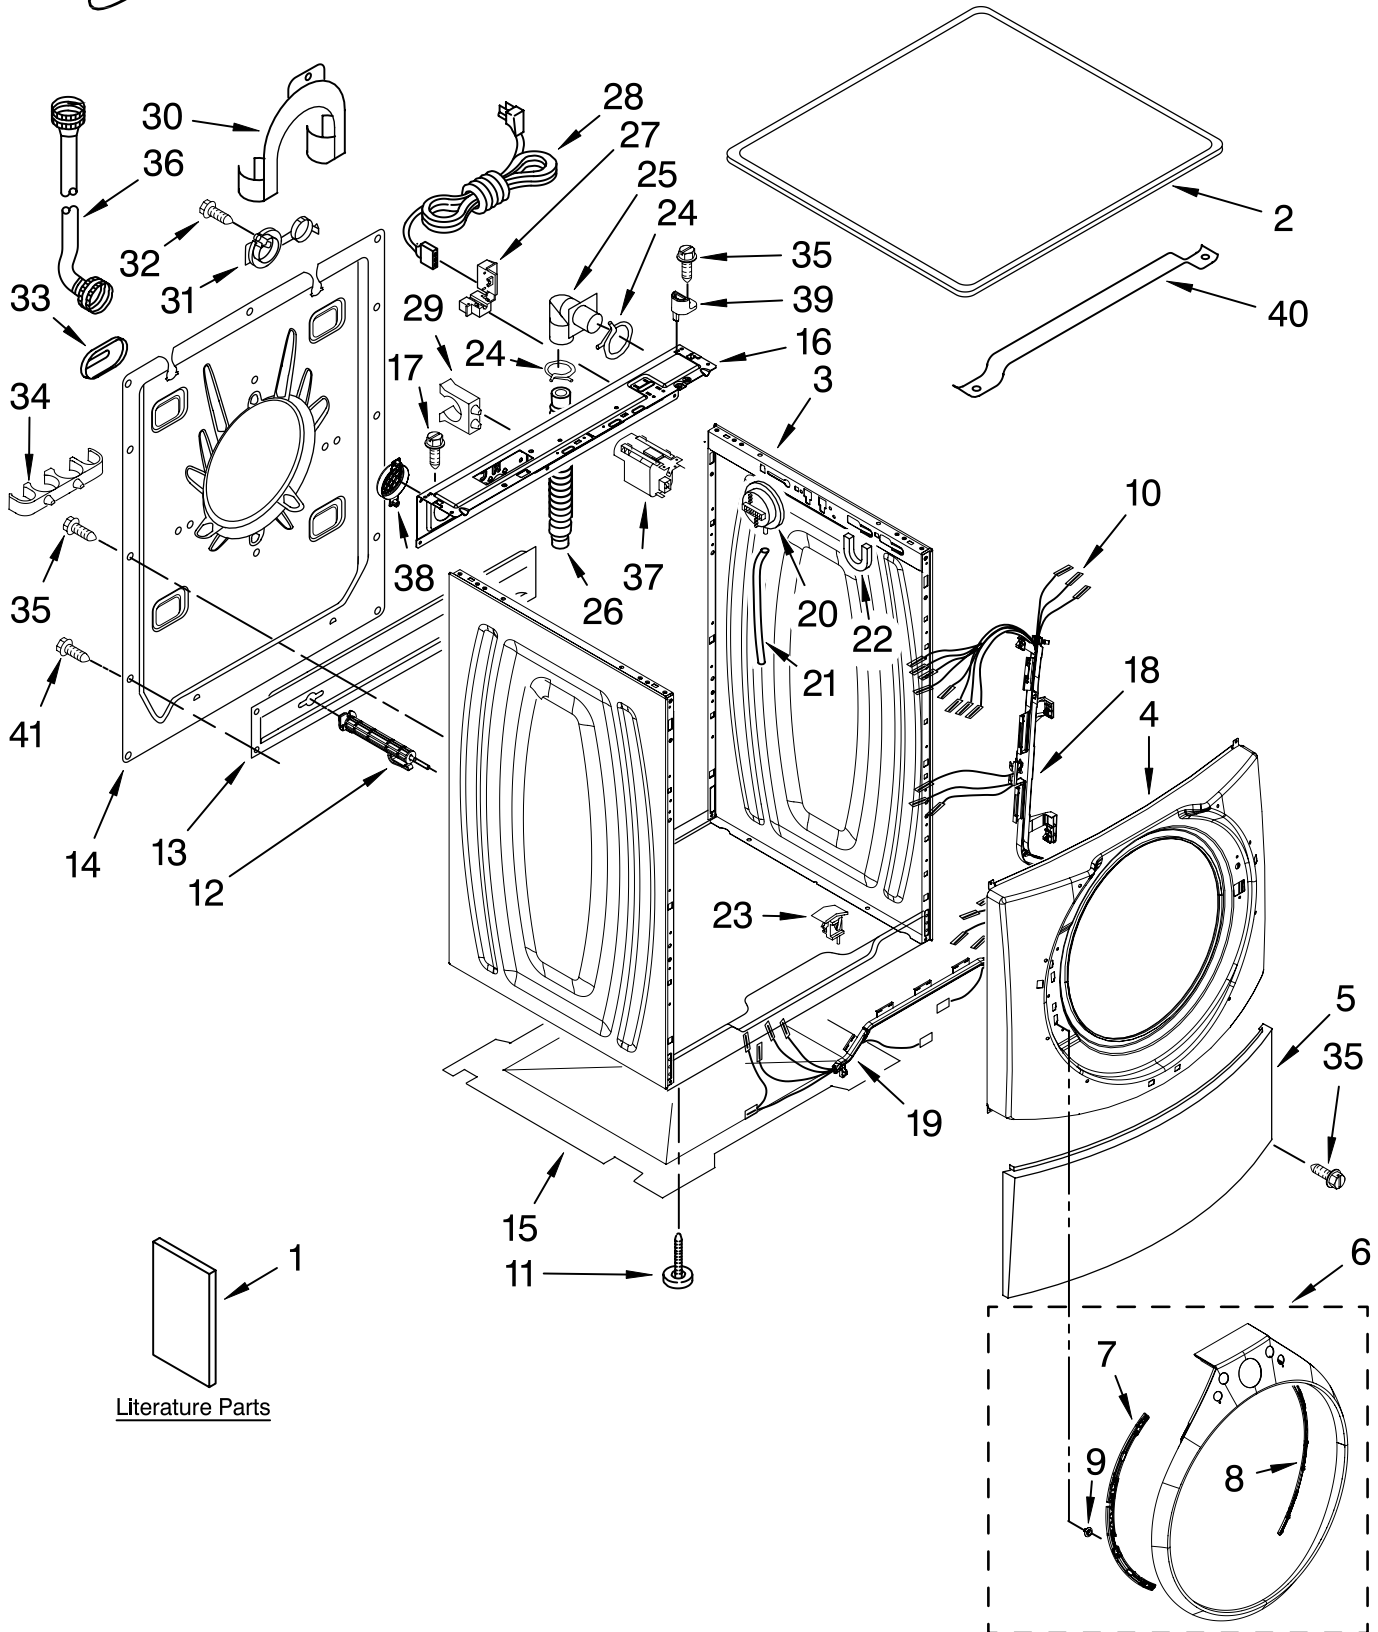

TOP AND CABINET PARTS

For Models: WFW9400SW01, WFW9400SB01, WFW9400ST01, WFW9400SZ01, WFW9400SU01
(White/Chrome) (Black/Chrome) (Biscuit/Gold) (White/Blue) (Ultimate Silver)

AUTOMATIC
WASHER

Literature Parts

FOR ORDERING INFORMATION REFER TO PARTS PRICE LIST