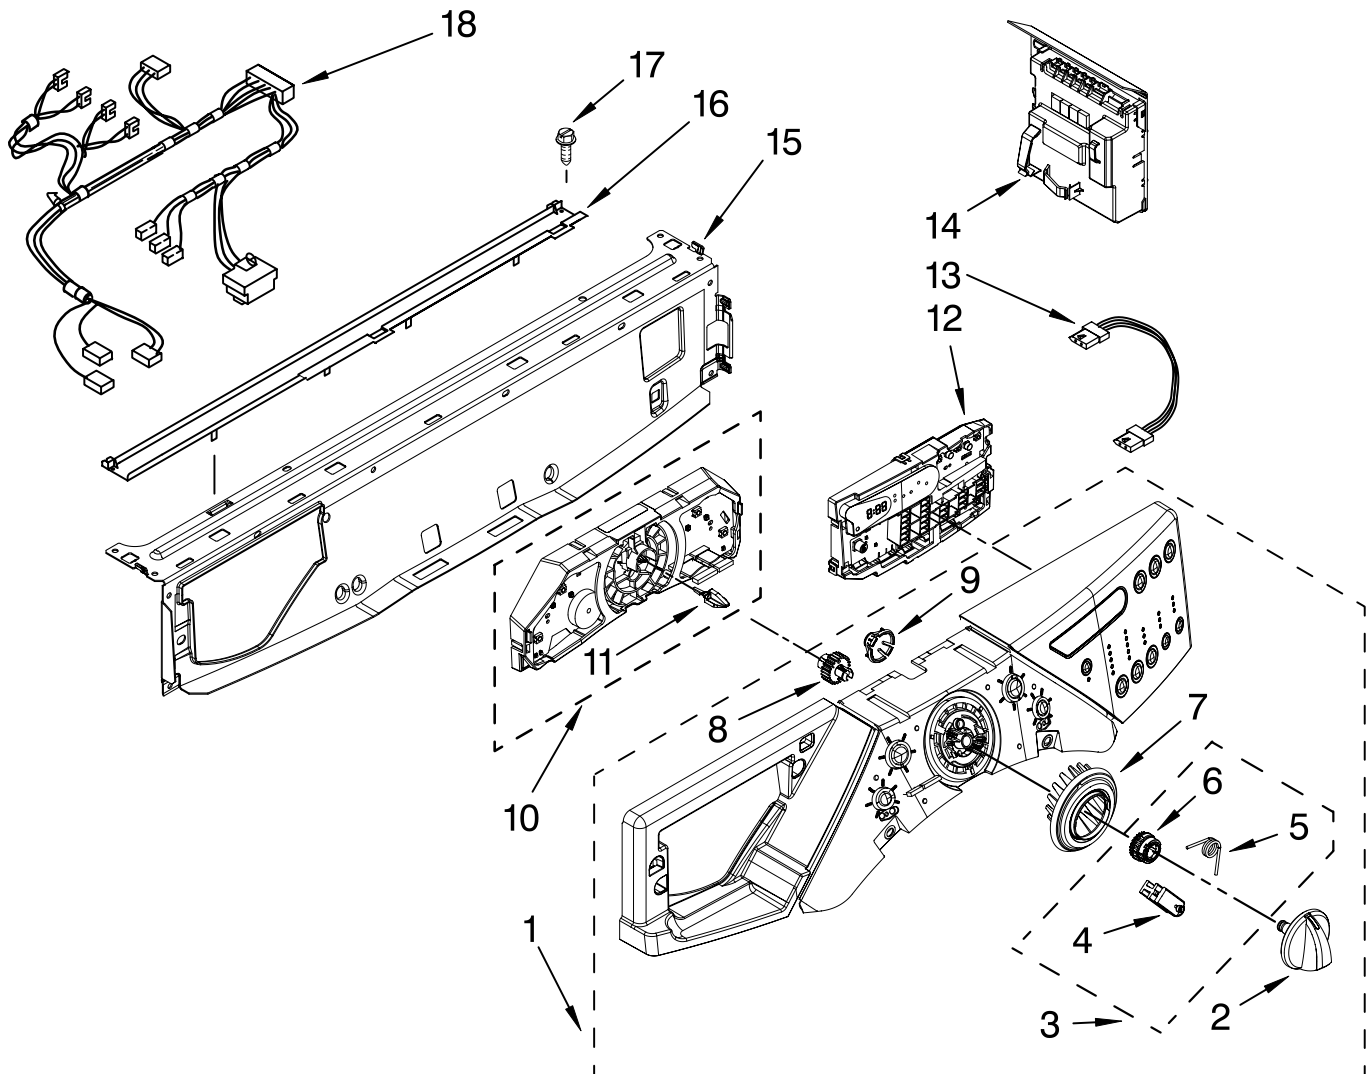

CONTROL PANEL PARTS

For Models: WFW9400SW01, WFW9400SB01, WFW9400ST01, WFW9400SZ01, WFW9400SU01
(White/Chrome) (Black/Chrome) (Biscuit/Gold) (White/Blue) (Ultimate Silver)

Illus. No.	Part No.	DESCRIPTION	Illus. No.	Part No.	DESCRIPTION	Illus. No.	Part No.	DESCRIPTION
1	8183229	Panel, Control White	4	W10131661	Wheel, Rast (2) (Service In Kit Only)	10	W10164402	User Interface, Center
	8183230	Black				11	8183177	Adapter, Encoder Wheel
	8183231	Biscuit	5	W10131377	Spring, Knob (2) (Service In Kit Only)	12	W10168598	User Interface, Right
	8183232	White/Blue	6	W10131378	Wheel, Detent (Service In Kit Only)	13	W10168511	Harness, Wiring (User Interface)
	8183233	Ultimate Silver	7	W10131376	Ring, Knob Light (Includes Item 9)	14	8183259	Microcomputer, Machine Control
2	W10131369	White	8	W10131381	Wheel, Encoder	15	8183203	Brace, Front Top
	W10131370	Black	9	W10131382	Retainer, Snap	16	8183204	Channel, Water
	W10131372	Biscuit				17	8181756	Screw
	W10131373	Blue				18	8183266	Harness, Wiring (Upper Main)
	W10131371	Ultimate Silver						
3	W10133927	Wheel, Detent Kit (Includes Item 9)						

FOR ORDERING INFORMATION REFER TO PARTS PRICE LIST