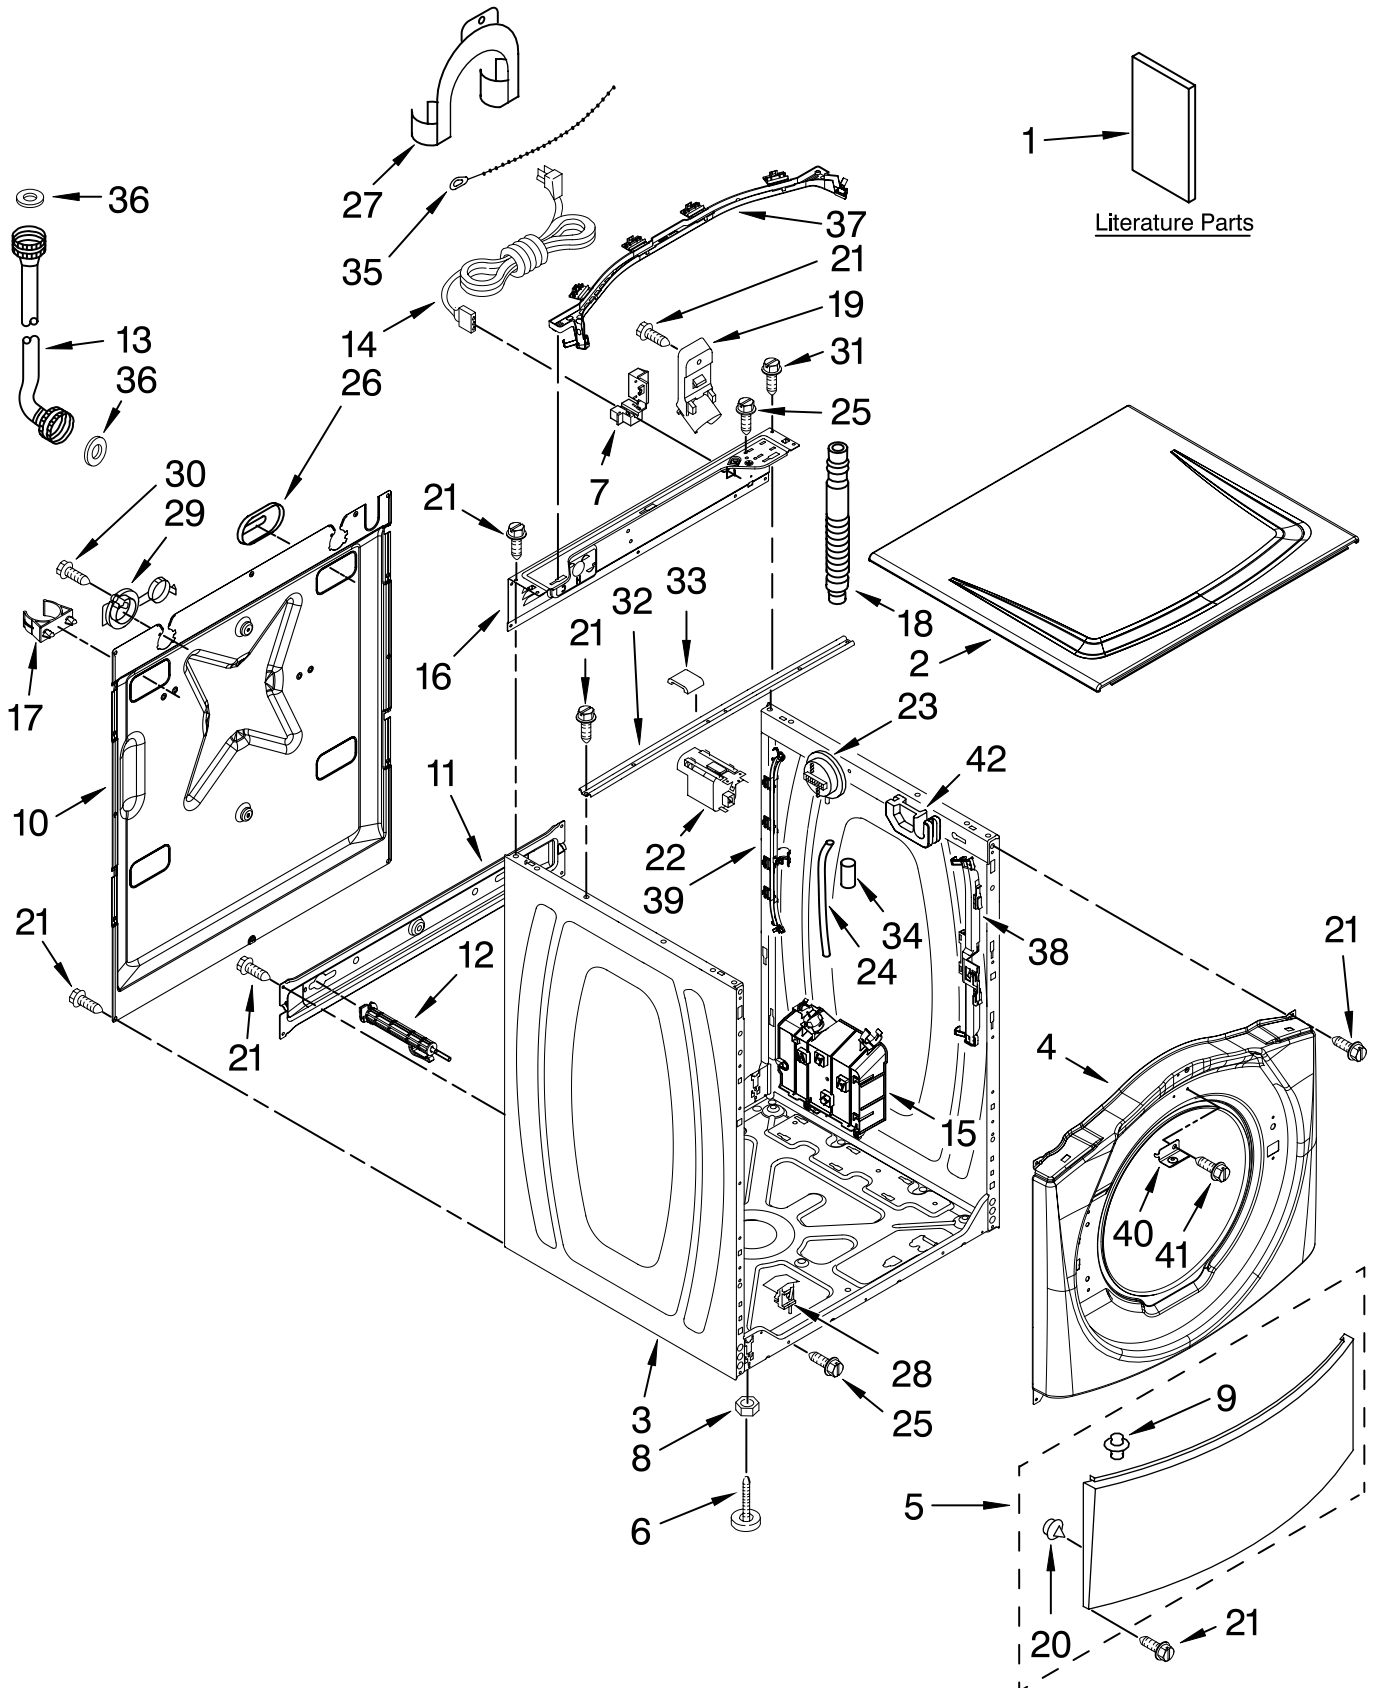

TOP AND CABINET PARTS

For Model: WFW8400TB01

(Black)

AUTOMATIC WASHER

FOR ORDERING INFORMATION REFER TO PARTS PRICE LIST

TOP AND CABINET PARTS

For Model: WFW8400TB01

(Black)

Illus. No.	Part No.	DESCRIPTION	Illus. No.	Part No.	DESCRIPTION	Illus. No.	Part No.	DESCRIPTION
1		Literature Parts	14	W10121405	Cord, Power	30	8540727	Screw, 3 x 8 mm
	W10117768	Use & Care Guide	15	W10163007	Motor Control Unit	31	8540329	Screw
	W10071760	Tech Sheet	16	W10161694	Brace, Rear	32	8540720	Brace, Top (Includes Item 33)
	W10171155	Energy Guide	17	8540093	Clamp, Tube Transportation	33	8283273	Damper, Brace
	8540316	Quick Start Guide	18	8540011	Hose, Drain	34	2161302	Sleeve, Pressure Switch Hose
2	W10128645	Top	19	8540607	Retainer, Hose Outlet	35	3347868	Cable Tie
3	W10185445	Cabinet	20	238614	Bumper (2)	36	16123	Washer, Water Inlet Hose (4) 1-1/16 x 5/8
4	W10128427	Panel, Front	21	W10015090	Screw, 8-18 x 5/8	37	W10168548	Harness Channel, Top Rear
5	W10112981	Toe Panel	22	8540230	Filter, Interference	38	W10168546	Harness Channel, Side Front
6	W10121677	Foot, Leveling (4)	23	W10163980	Switch, Pressure	39	W10168547	Harness Channel, Side Rear
7	W10110676	Strain Relief, Power Cord	24	8540294	Hose, Pressure Switch	40	8540669	Bracket, Console Retainer
8	3359452	Nut, Lock (4)	25	8540479	Screw, Grounding	41	8533954	Screw
9	8518891	Rivet (2)	26	8540268	Cover, Transport	42	8540644	Bracket, Spring
10	8540580	Panel, Rear	27	8540021	U-Bend, Drain Hose			
11	W10189657	Brace, Transport	28	W10085220	Microswitch (2)			
12	8540199	Bolt, Shipping (4)	29	8540728	Sleeve, Cord Support (2)			
13		Hose, Water Inlet						
	8571377	Blue Coupler						
	8571378	Red Coupler						

FOR ORDERING INFORMATION REFER TO PARTS PRICE LIST