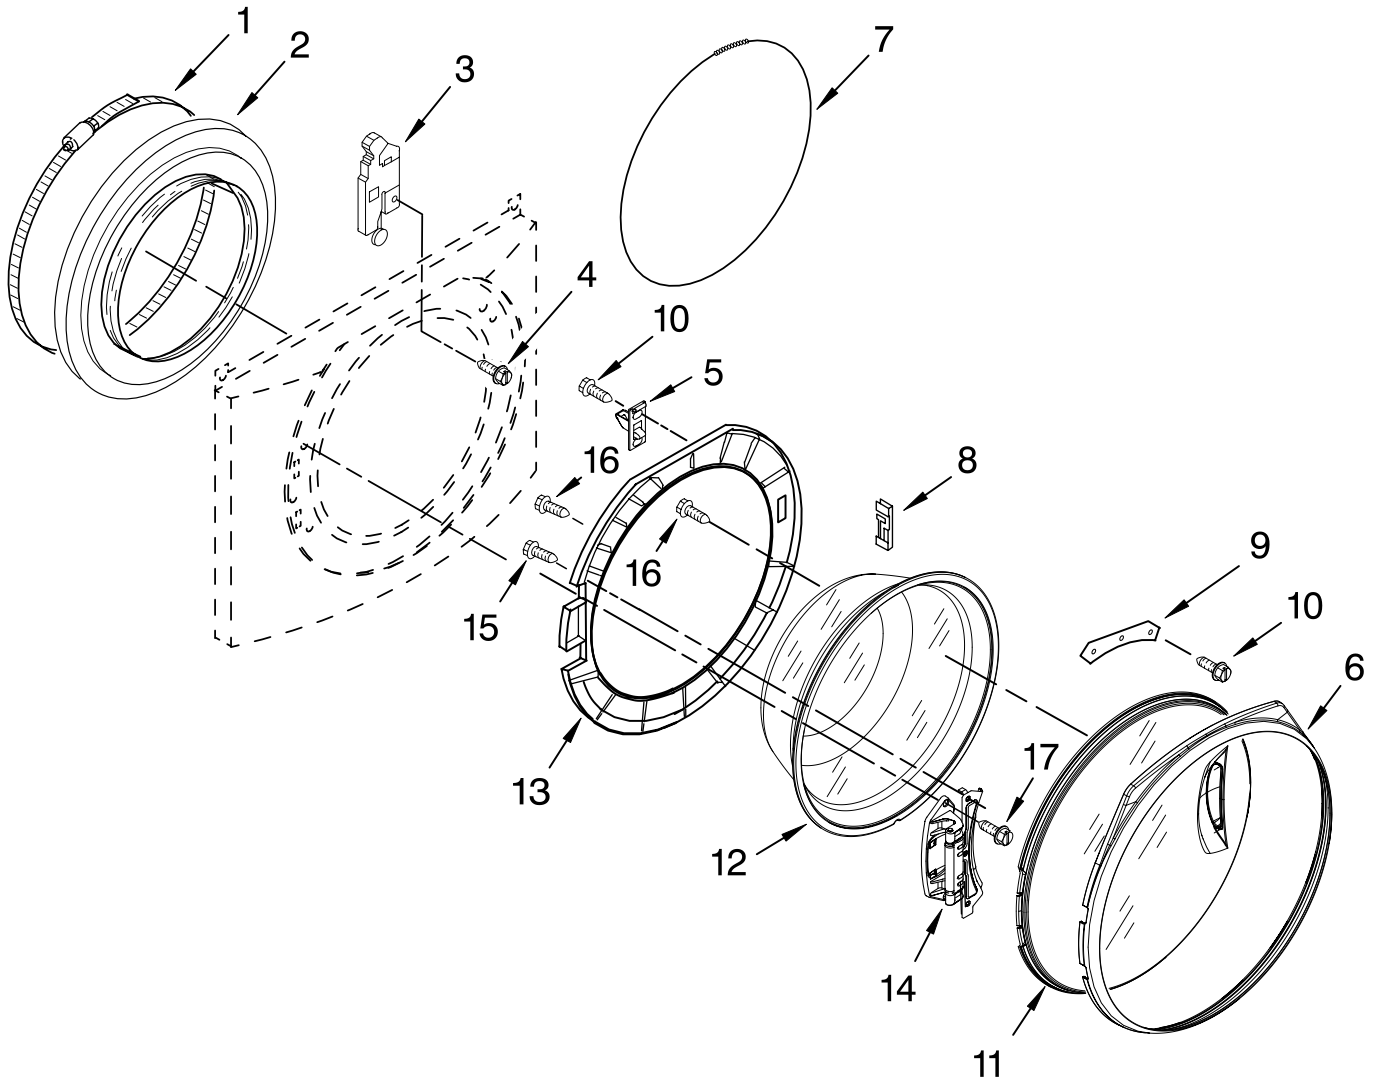

# TOP AND CABINET PARTS

For Model: WFW8400TB01

(Black)

Illus. No.	Part No.	DESCRIPTION	Illus. No.	Part No.	DESCRIPTION	Illus. No.	Part No.	DESCRIPTION
1		Literature Parts	14	W10121405	Cord, Power	30	8540727	Screw, 3 x 8 mm
	W10117768	Use & Care Guide	15	W10163007	Motor Control Unit	31	8540329	Screw
	W10071760	Tech Sheet	16	W10161694	Brace, Rear	32	8540720	Brace, Top (Includes Item 33)
	W10171155	Energy Guide	17	8540093	Clamp, Tube Transportation	33	8283273	Damper, Brace
	8540316	Quick Start Guide	18	8540011	Hose, Drain	34	2161302	Sleeve, Pressure Switch Hose
2	W10128645	Top	19	8540607	Retainer, Hose Outlet	35	3347868	Cable Tie
3	W10185445	Cabinet	20	238614	Bumper (2)	36	16123	Washer, Water Inlet Hose (4) 1-1/16 x 5/8
4	W10128427	Panel, Front	21	W10015090	Screw, 8-18 x 5/8	37	W10168548	Harness Channel, Top Rear
5	W10112981	Toe Panel	22	8540230	Filter, Interference	38	W10168546	Harness Channel, Side Front
6	W10121677	Foot, Leveling (4)	23	W10163980	Switch, Pressure	39	W10168547	Harness Channel, Side Rear
7	W10110676	Strain Relief, Power Cord	24	8540294	Hose, Pressure Switch	40	8540669	Bracket, Console Retainer
8	3359452	Nut, Lock (4)	25	8540479	Screw, Grounding	41	8533954	Screw
9	8518891	Rivet (2)	26	8540268	Cover, Transport	42	8540644	Bracket, Spring
10	8540580	Panel, Rear	27	8540021	U-Bend, Drain Hose			
11	W10189657	Brace, Transport	28	W10085220	Microswitch (2)			
12	8540199	Bolt, Shipping (4)	29	8540728	Sleeve, Cord Support (2)			
13		Hose, Water Inlet						
	8571377	Blue Coupler						
	8571378	Red Coupler						

# DOOR AND LATCH PARTS

For Model: WFW8400TB01

(Black)

Illus. No.	Part No.	DESCRIPTION
1	8540108	Clamp, Bellow To Tub
2	8540952	Bellow
3	8540772	Lock, Door
4	8540725	Screw
5	8540221	Hook, Door
6	W10135726	Trim Ring, Outer Door