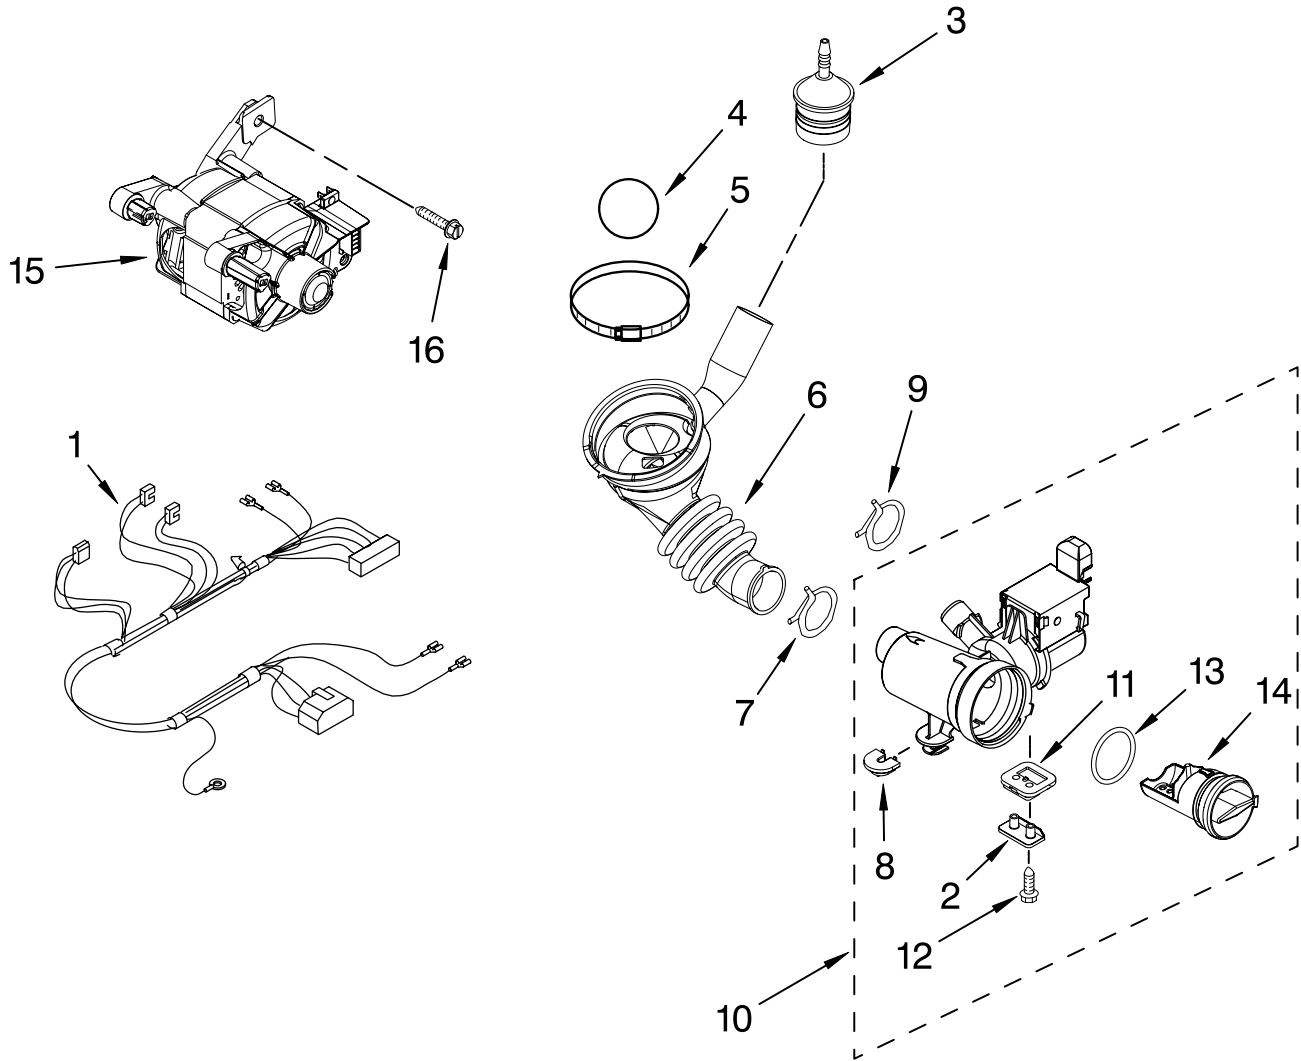

Illus. No.	Part No.	DESCRIPTION
8	W10143587	Actuator
9	8540400	Hook, Drawer
10	8281276	Clamp, Hose
11	8540395	Connection, Lever
12	8540058	Dispenser
13	8540053	Nozzle, Distribution
14	8540063	Hose, Dispenser To Tub

# PUMP AND MOTOR PARTS

For Model: WFW8400TB01

(Black)

Illus. No.	Part No.	DESCRIPTION
1	W10166993	Harness, Motor
2	8540033	Cap, Lock Foot
3	8540180	Air Trap
4	8540013	Ball
5	8540008	Clamp
6	8540012	Hose, Tub to Pump