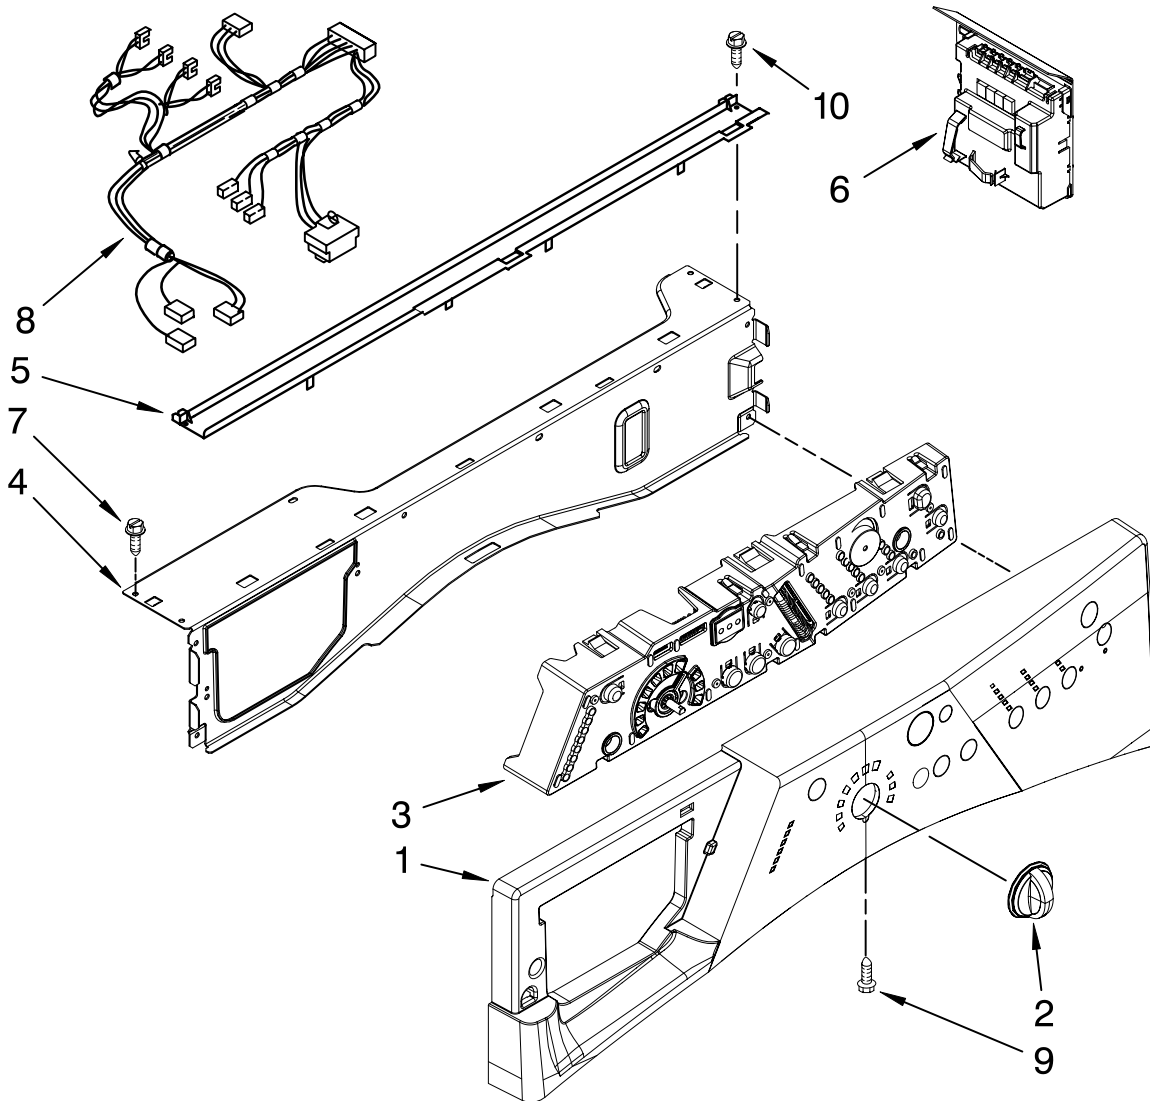

# DOOR AND LATCH PARTS

For Model: WFW8400TB01

(Black)

Illus. No.	Part No.	DESCRIPTION
1	8540108	Clamp, Bellow To Tub
2	8540952	Bellow
3	8540772	Lock, Door
4	8540725	Screw
5	8540221	Hook, Door
6	W10135726	Trim Ring, Outer Door

Illus. No.	Part No.	DESCRIPTION
7	8540107	Clamp, Bellow To Front Panel
8	8540115	Clamp, Support
9	8540114	Clamp, Glass (2)
10	8540513	Screw
11	W10128432	Frame, Door Front Assembly

Illus. No.	Part No.	DESCRIPTION
12	8540428	Glass, Door
13	W10138523	Frame, Door Back Support
14	8540416	Hinge, Door
15	8540284	Screw
16	8540282	Screw
17	W10015090	Screw

# CONTROL PANEL PARTS

For Model: WFW8400TB01

(Black)

Illus. No.	Part No.	DESCRIPTION
------------	----------	-------------

- |    |           |                                   |
|----|-----------|-----------------------------------|
| 1  | W10131963 | Panel, Control                    |
| 2  | W10129067 | Knob, Control                     |
| 3  | W10149382 | User Interface                    |
| 4  | W10161692 | Brace, Top Front                  |
| 5  | 8540839   | Channel, Water                    |
| 6  | W10160253 | Microcomputer,<br>Machine Control |
| 7  | 3390647   | Screw, 8-18 x 1/2                 |
| 8  | W10184856 | Harness, Wiring<br>(Main)         |
| 9  | 8540282   | Screw                             |
| 10 | W10015090 | Screw, 8-18 x 5/8                 |