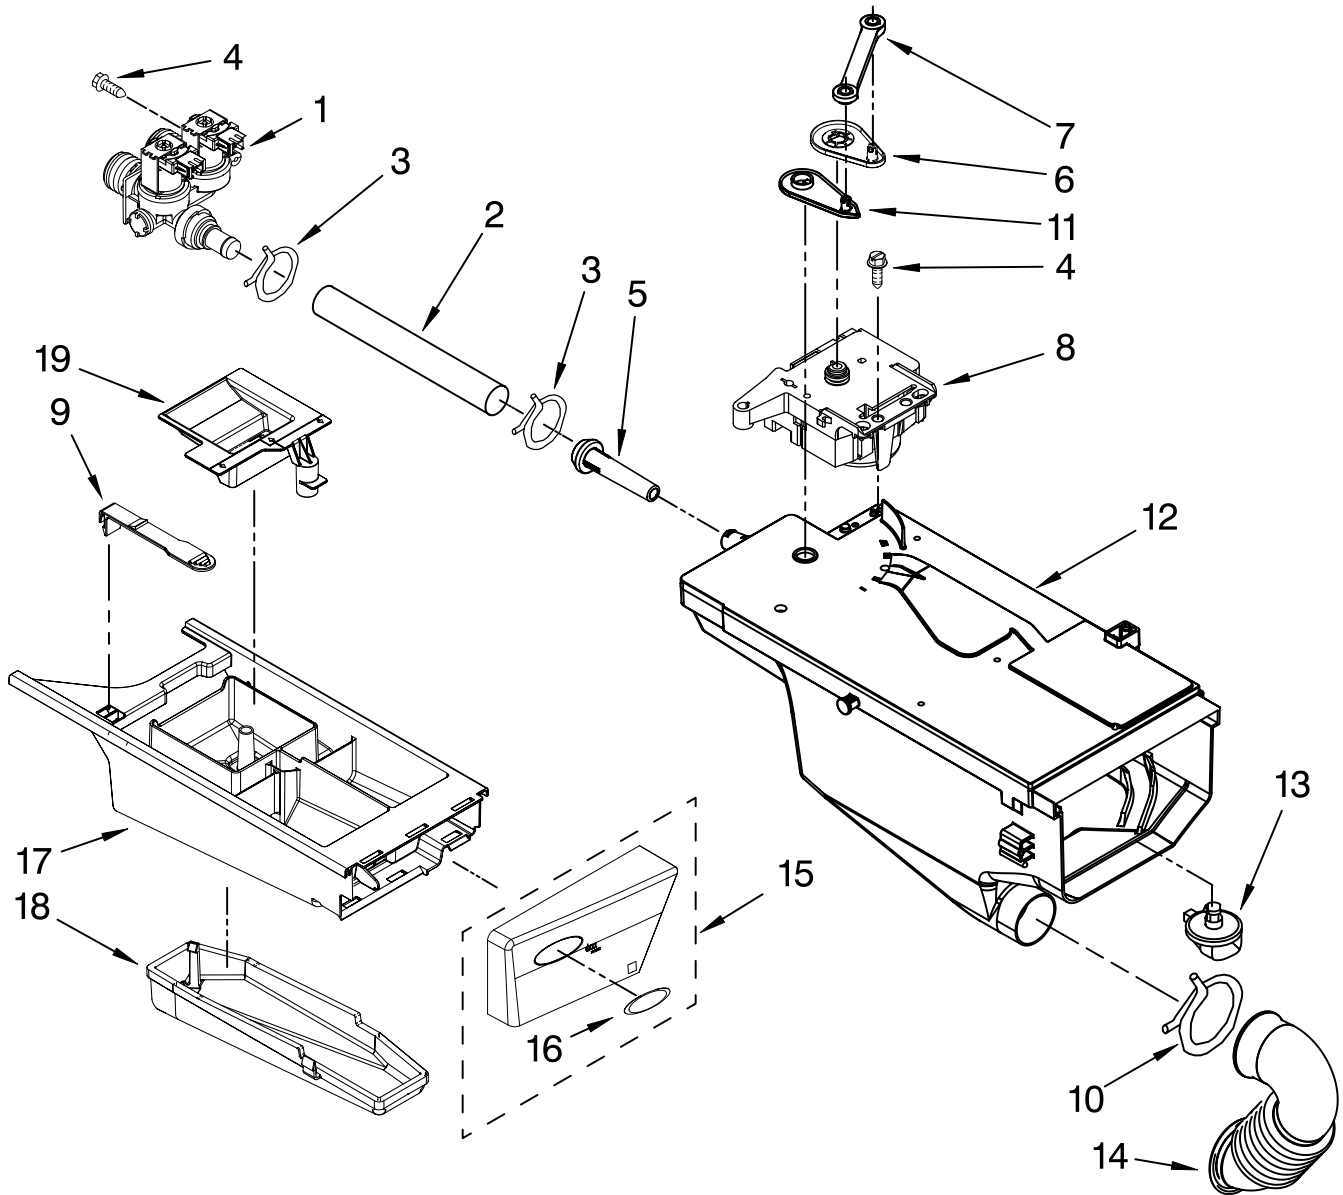

DISPENSER PARTS

For Model: WFW8400TB01

(Black)

Illus. No.	Part No.	DESCRIPTION
1	8540751	Valve, Inlet
2	8540065	Hose, Valve To Dispenser
3	370450	Clamp, Hose
4	8540282	Screw
5	8540042	Nozzle, Inlet
6	8540393	Cam, Actuator
7	8540394	Lever, Water Distribution

Illus. No.	Part No.	DESCRIPTION
8	W10143587	Actuator
9	8540400	Hook, Drawer
10	8281276	Clamp, Hose
11	8540395	Connection, Lever
12	8540058	Dispenser
13	8540053	Nozzle, Distribution
14	8540063	Hose, Dispenser To Tub

Illus. No.	Part No.	DESCRIPTION
15	W10099634	Handle, Drawer
16	W10117943	Medallion
17	8540402	Drawer, Detergent
18	8540399	Cover, Detergent Drawer
19	8540429	Siphon, Bleach/Softener

FOR ORDERING INFORMATION REFER TO PARTS PRICE LIST