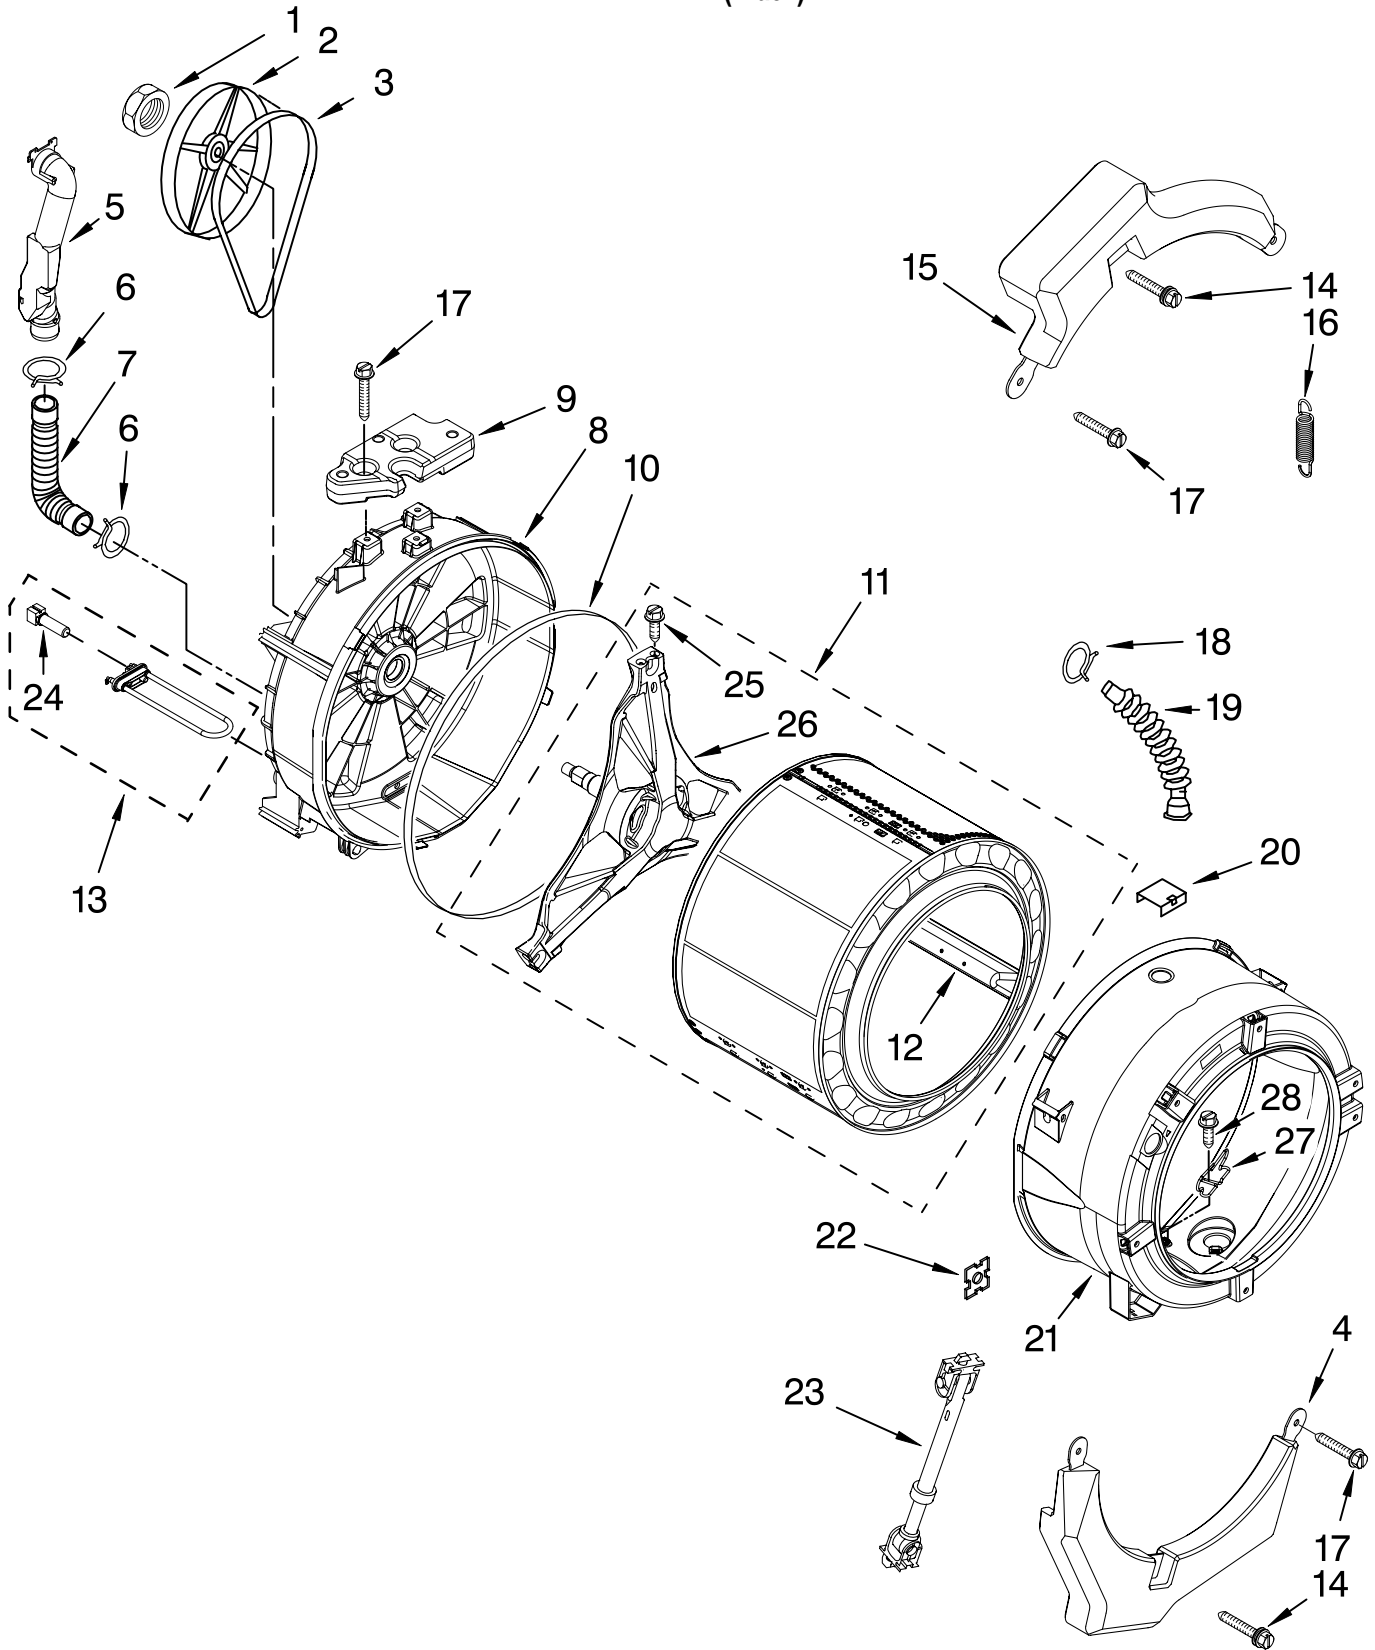

TUB AND BASKET PARTS

For Model: WFW8400TB01

(Black)

FOR ORDERING INFORMATION REFER TO PARTS PRICE LIST

TUB AND BASKET PARTS

For Model: WFW8400TB01

(Black)

<u>Illus.</u> <u>No.</u>	<u>Part</u> <u>No.</u>	<u>DESCRIPTION</u>
1	8533999	Nut, Pulley
2	8540088C	Pulley
3	8540101	Belt, Drive
4	W10151304	Counterweight, Front Lower
5	W10112169	Pipe, Ventilation
6	8540010	Clamp, Vent Hose
7	8540019	Hose, Exhaust
8	W10112663	Tub, Rear (Includes Items 10, 21 & 22)
9	8540604	Counterweight, Rear
10	8540090	Gasket, Tub
11	8540357	Basket, Complete
12	8540360	Baffle, Tub
13	W10155115	Element, Heating
14	W10174473	Bolt Assembly, Counterweight Center Hole
15	W10151303	Counterweight, Front Upper
16	W10010360	Spring, Suspension (Set Of 2)
17	W10094780	Bolt, Counterweight Mtg.
18	3363365	Clamp, Hose
19	8540015	Hose, Exhaust
20	8540092	Clamp, Tub
21	W10112664	Tub, Front (Includes Items 8, 10, 22, 27 & 28)
22	8540072	Nut, Push-In
23	W10159465	Shock Absorber (4)
24	8540226	Negative Thermistor Control
25	8540382	Screw
26	8540342	Crosspiece Asm
27	8540322	Bracket, Heating Element
28	8540880	Screw

FOR ORDERING INFORMATION REFER TO PARTS PRICE LIST