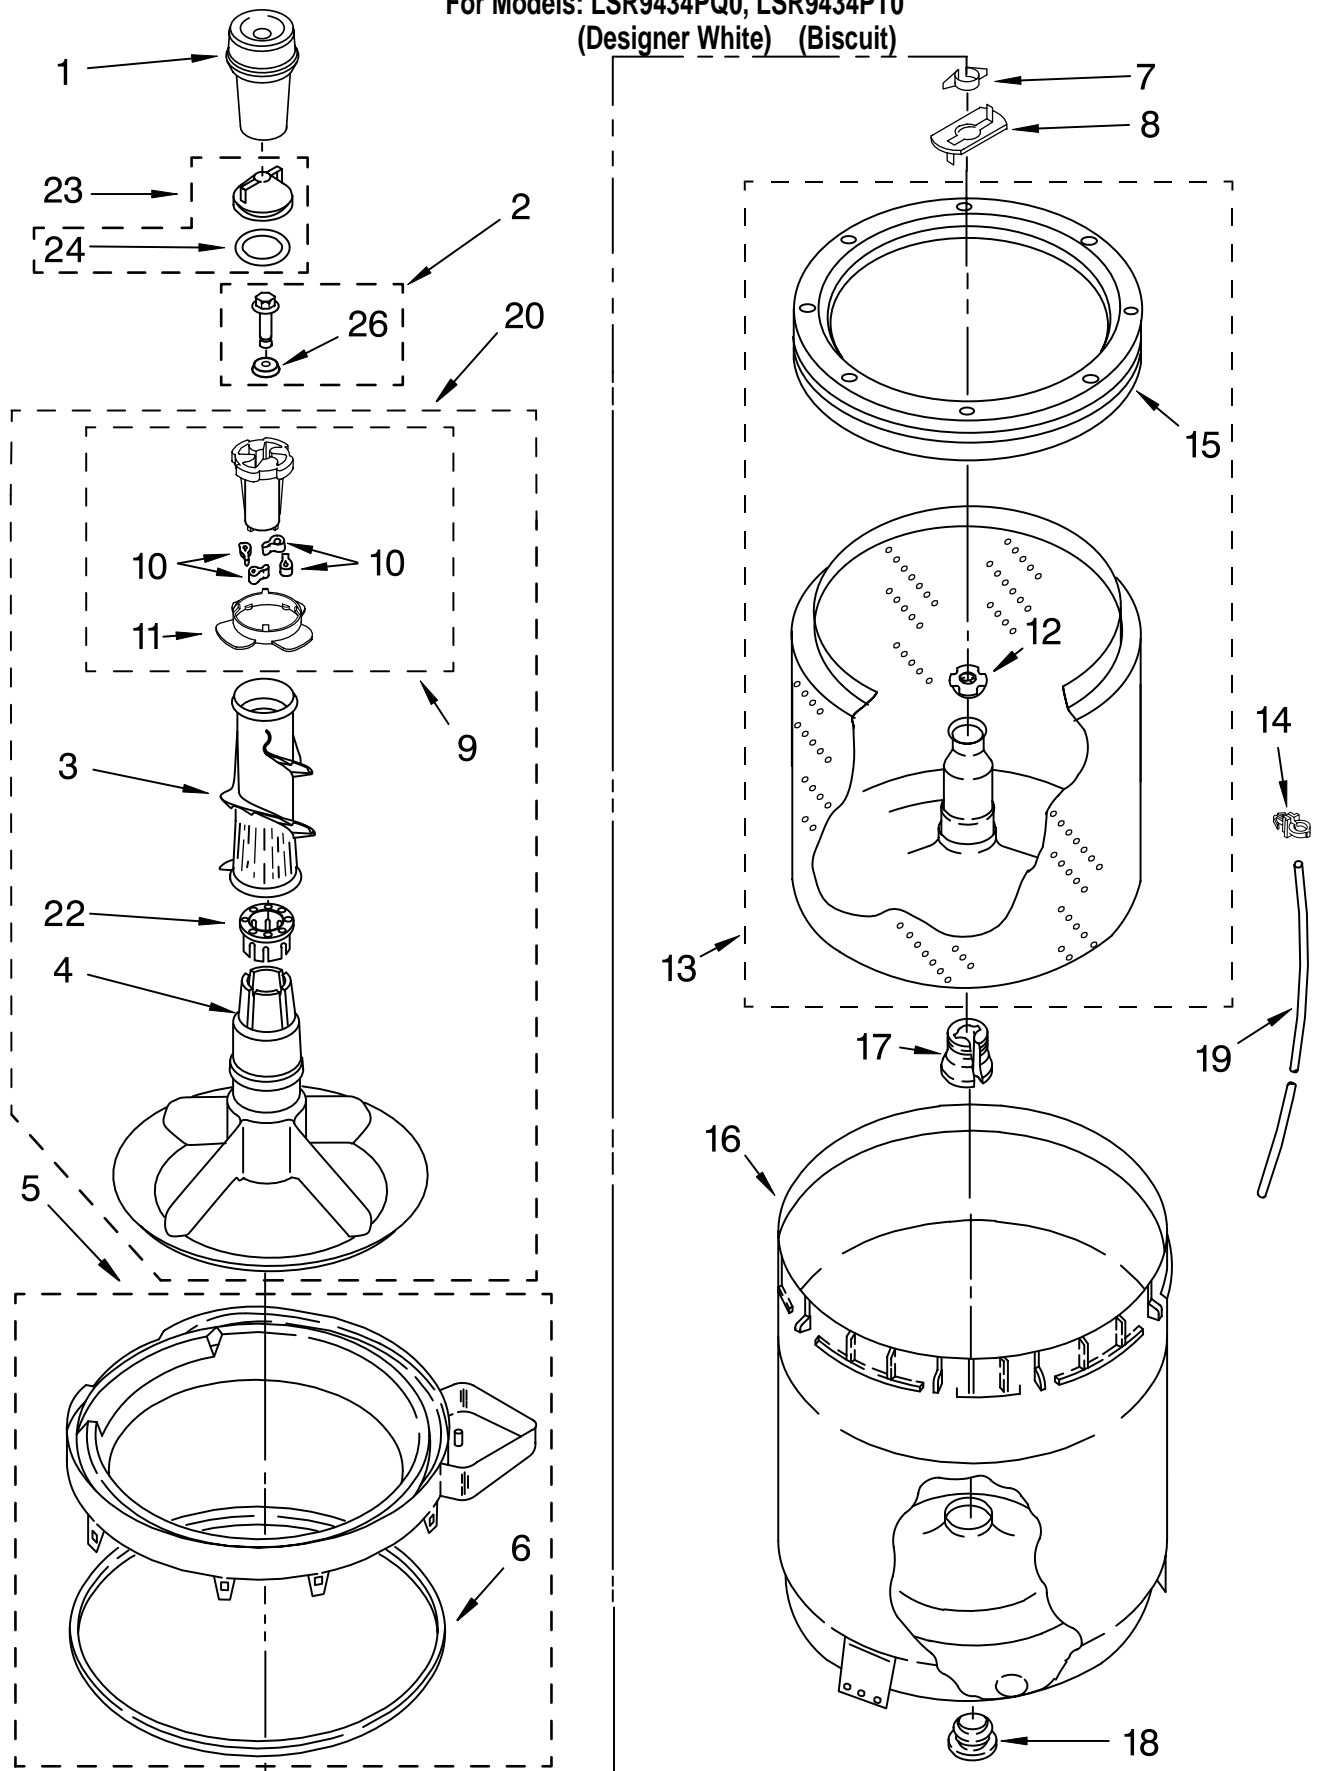

AGITATOR, BASKET AND TUB PARTS

For Models: LSR9434PQ0, LSR9434PT0

(Designer White) (Biscuit)

FOR ORDERING INFORMATION REFER TO PARTS PRICE LIST

AGITATOR, BASKET AND TUB PARTS

For Models: LSR9434PQ0, LSR9434PT0
(Designer White) (Biscuit)

Illus. No.	Part No.	DESCRIPTION
1	63580	Dispenser, Fabric Softener
2	358237	Screw & Washer (5/16-24 x 1)
3	3348752	Clothes Mover
4	3347288	Agitator
5	8528150	Tub Ring & Gasket
6	3976308	Gasket, Tub Ring
7	3354845	Clip, Agitator
8	3355921	Washer, Agitator
9	3363663	Cam, Driven
10	3366877	Dog, Agitator Clutch
11	3363661	Bearing, Cam Driven
12	21366	Nut, Spanner
13	8526016	Basket & Balance Ring
14	2219077	Clip, Pressure Switch Hose
15	8519788	Balance Ring
16	63849	Tub
17	389140	Block, Basket Drive
18	383727	Gasket, Centerpost
19	3347780	Hose, Pressure Switch
20	3348117	Agitator (Complete)
22	3350389	Spacer, Thrust
23	3354733	Cap, Barrier
24	3348855	Seal, Inner Cap
26	3949550	Washer

FOR ORDERING INFORMATION REFER TO PARTS PRICE LIST