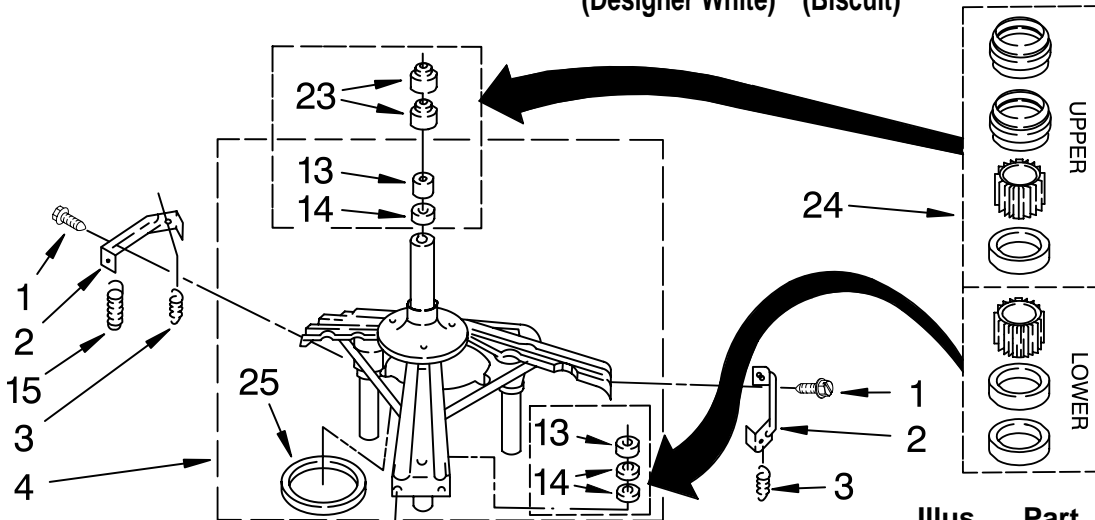

MACHINE BASE PARTS

For Models: LSR9434PQ0, LSR9434PT0

(Designer White) (Biscuit)

Illus. No.	Part No.	DESCRIPTION
1	3400076	Screw, Bracket Mounting (10-32 x 5/8)
2	64067	Bracket, Spring Outer (2)
3	63907	Spring Suspension,(3)
4	3362087	Support & Brake, Tub
5	64065	Bracket, Spring Outer (L.F.)
6	63466	Link, Leveling Mechanism (2)
7	62597	Spring, Leveling Mechanism
8	62837	Pin, Knurled
9	62596	Foot, Rear (2)
13	3347047	Bearing, Centerpost (2)
14	357409	Seal, Centerpost (3)
15	388492	Spring, Counterweight
16	62568	Pad, Plate
17	3946509	Plate, Suspension (Includes Illus. 16)
18	3363660	Pad, Base
19	3946512	Base Assembly (Includes Illus. 6, 7, 8, 9, 16, 17, 18 & 26)
21	3359452	Nut, Lock (2) (3/8-16)
22	389102	Foot, Front (2)
23	356934	Seal, Centerpost (2)
24	285203	Centerpost Bearing Kit (Includes Illus. 13, 14 & 23)
25	63134	Ring, Sound Deadening
26	63806	Retainer, Suspension Spring

FOR ORDERING INFORMATION REFER TO PARTS PRICE LIST