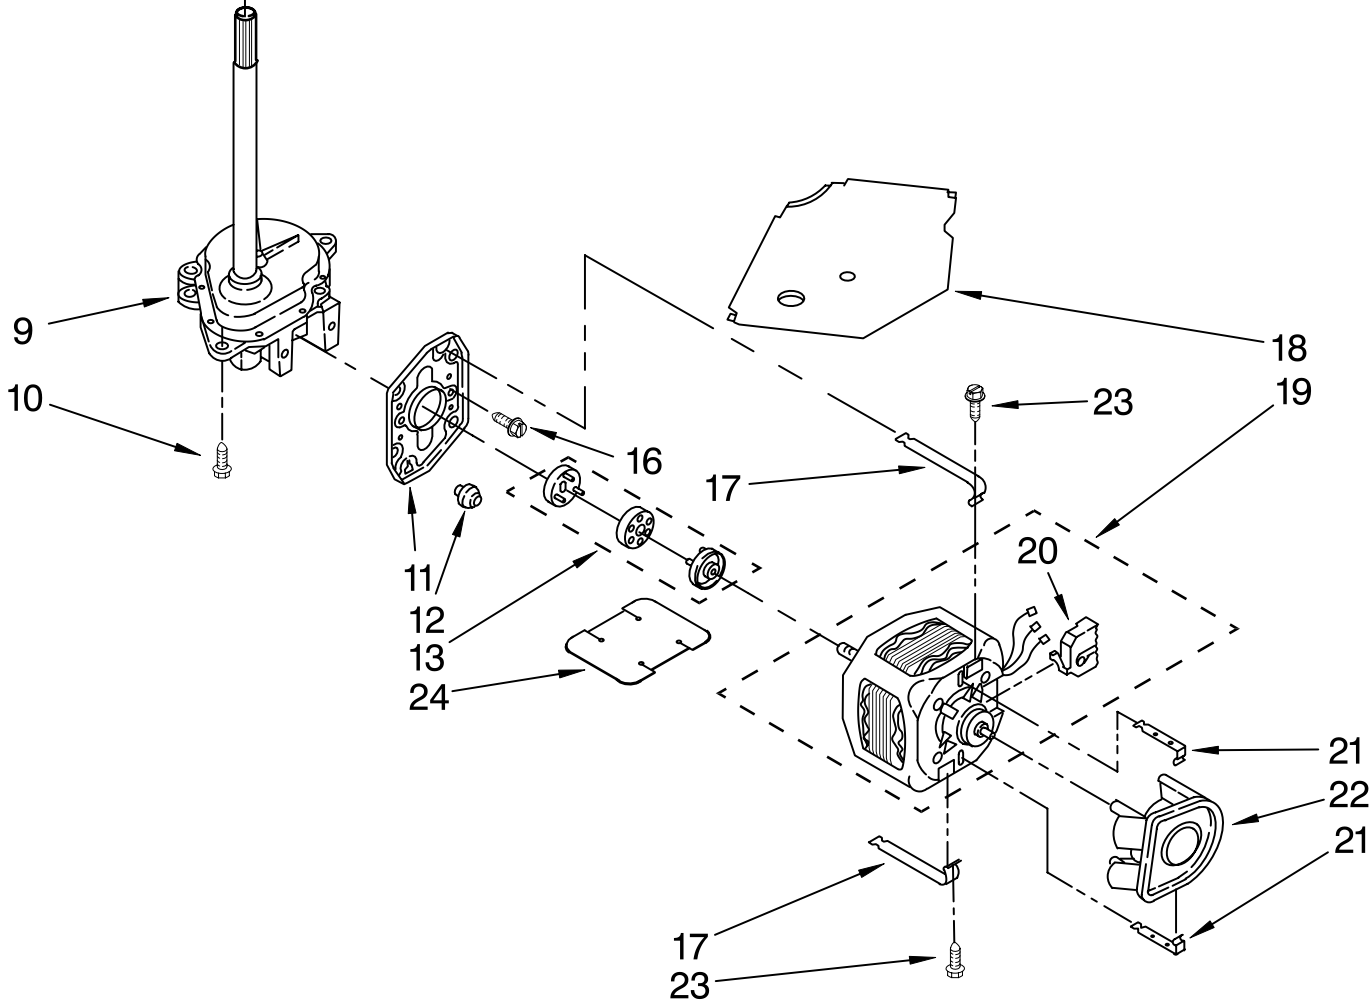

FOR ORDERING INFORMATION REFER TO PARTS PRICE LIST