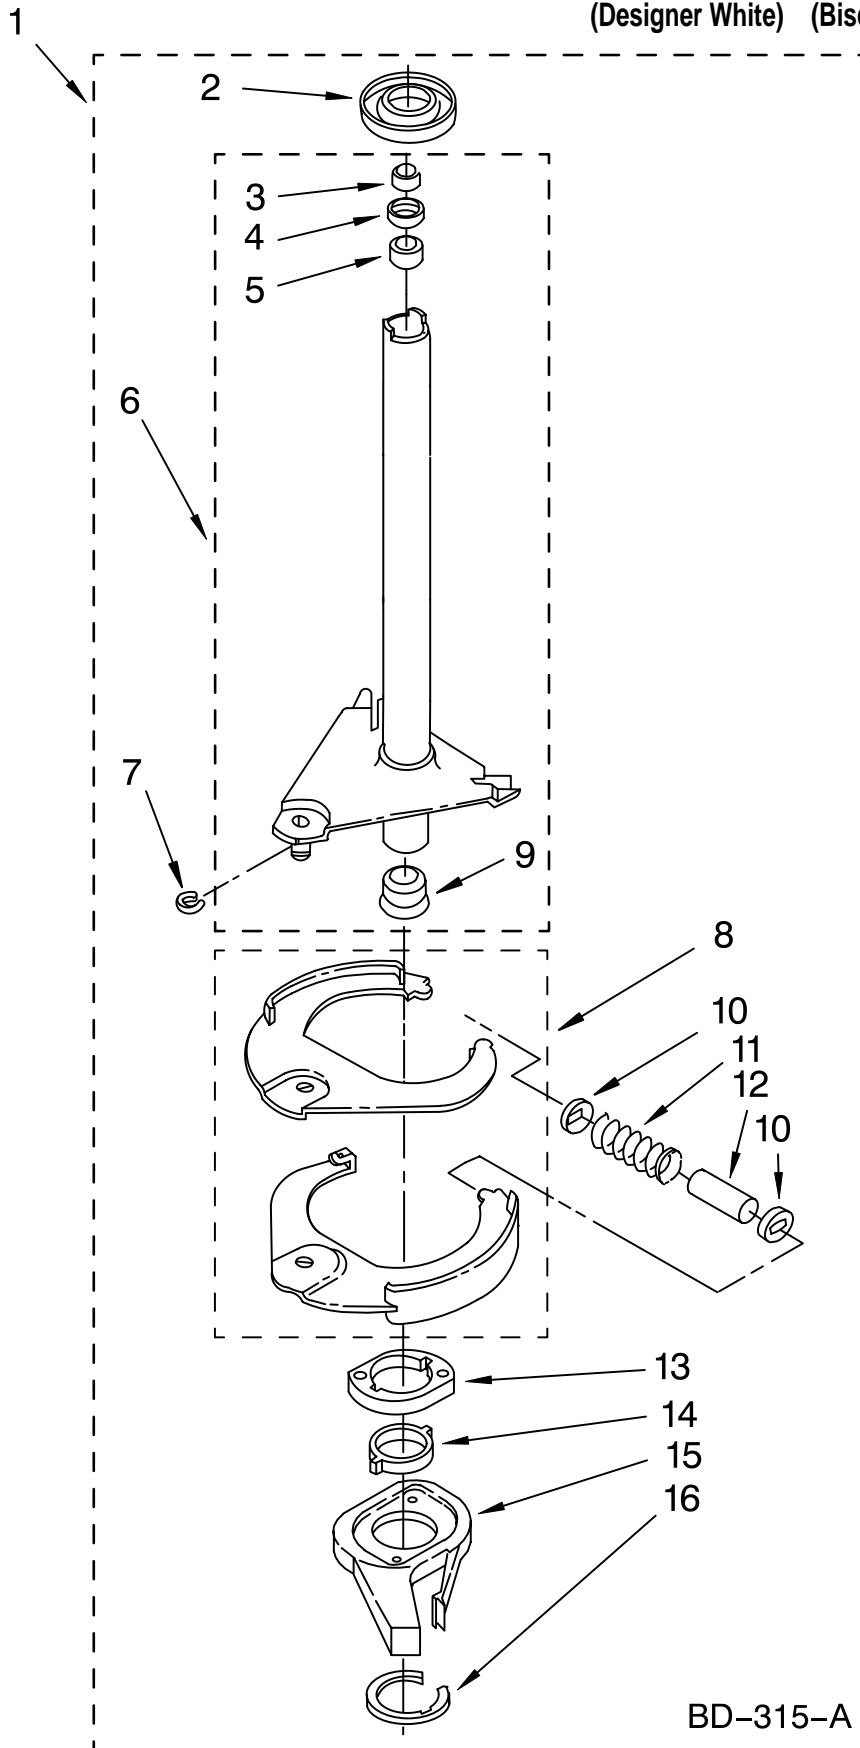

BRAKE AND DRIVE TUBE PARTS

For Models: LSR9434PQ0, LSR9434PT0
(Designer White) (Biscuit)

Illus. No.	Part No.	DESCRIPTION
1	388952	Brake And Drive Tube (Complete)
2	62658	Ring, Thrust
3	91939	Seal, Oil
4	356427	Seal, Drive Tube
5	356937	Spacer, Drive Tube
6	64027	Tube, Basket Drive (Includes Illus. 3, 4, 5 & 9)
7	64035	Ring, Retaining
8	64232	Shoe, Brake
9	62703	"T" Bearing, Spin Tube
10	62648	Cap, Brake Spring (2)
11	387806	Spring, Brake
12	62909	Sleeve, Brake Spring
13	63023	Cam, Brake Release
14	63022	Sleeve, Cam
15	64194	Driver, Brake Cam
16	90368	Ring, Retaining

FOLLOWING PARTS
NOT ILLUSTRATED

285208 Lubricant
(Use Only In
Brake Shoe
Assembly On
Roller & Pin)

BD-315-A

FOR ORDERING INFORMATION REFER TO PARTS PRICE LIST