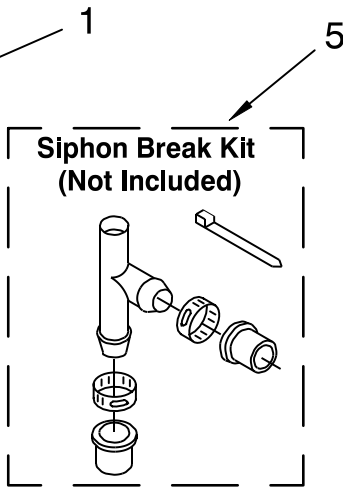

WATER SYSTEM PARTS

For Models: LSR9434PQ0, LSR9434PT0
(Designer White) (Biscuit)

WS400

Illus. No.	Part No.	DESCRIPTION
1	285442	Connector Kit, Plastic Drain Hose
2	285321	Sleeve Kit, (Contains 2 Sleeves)
3	370447	Clamp, Hose
4	16272	Connector, Straight
5	285320	Siphon Break Kit (Not Included)
6	65349	Clamp, Hose
7	367031	Drain Protector (Not Included)

FOR ORDERING INFORMATION REFER TO PARTS PRICE LIST