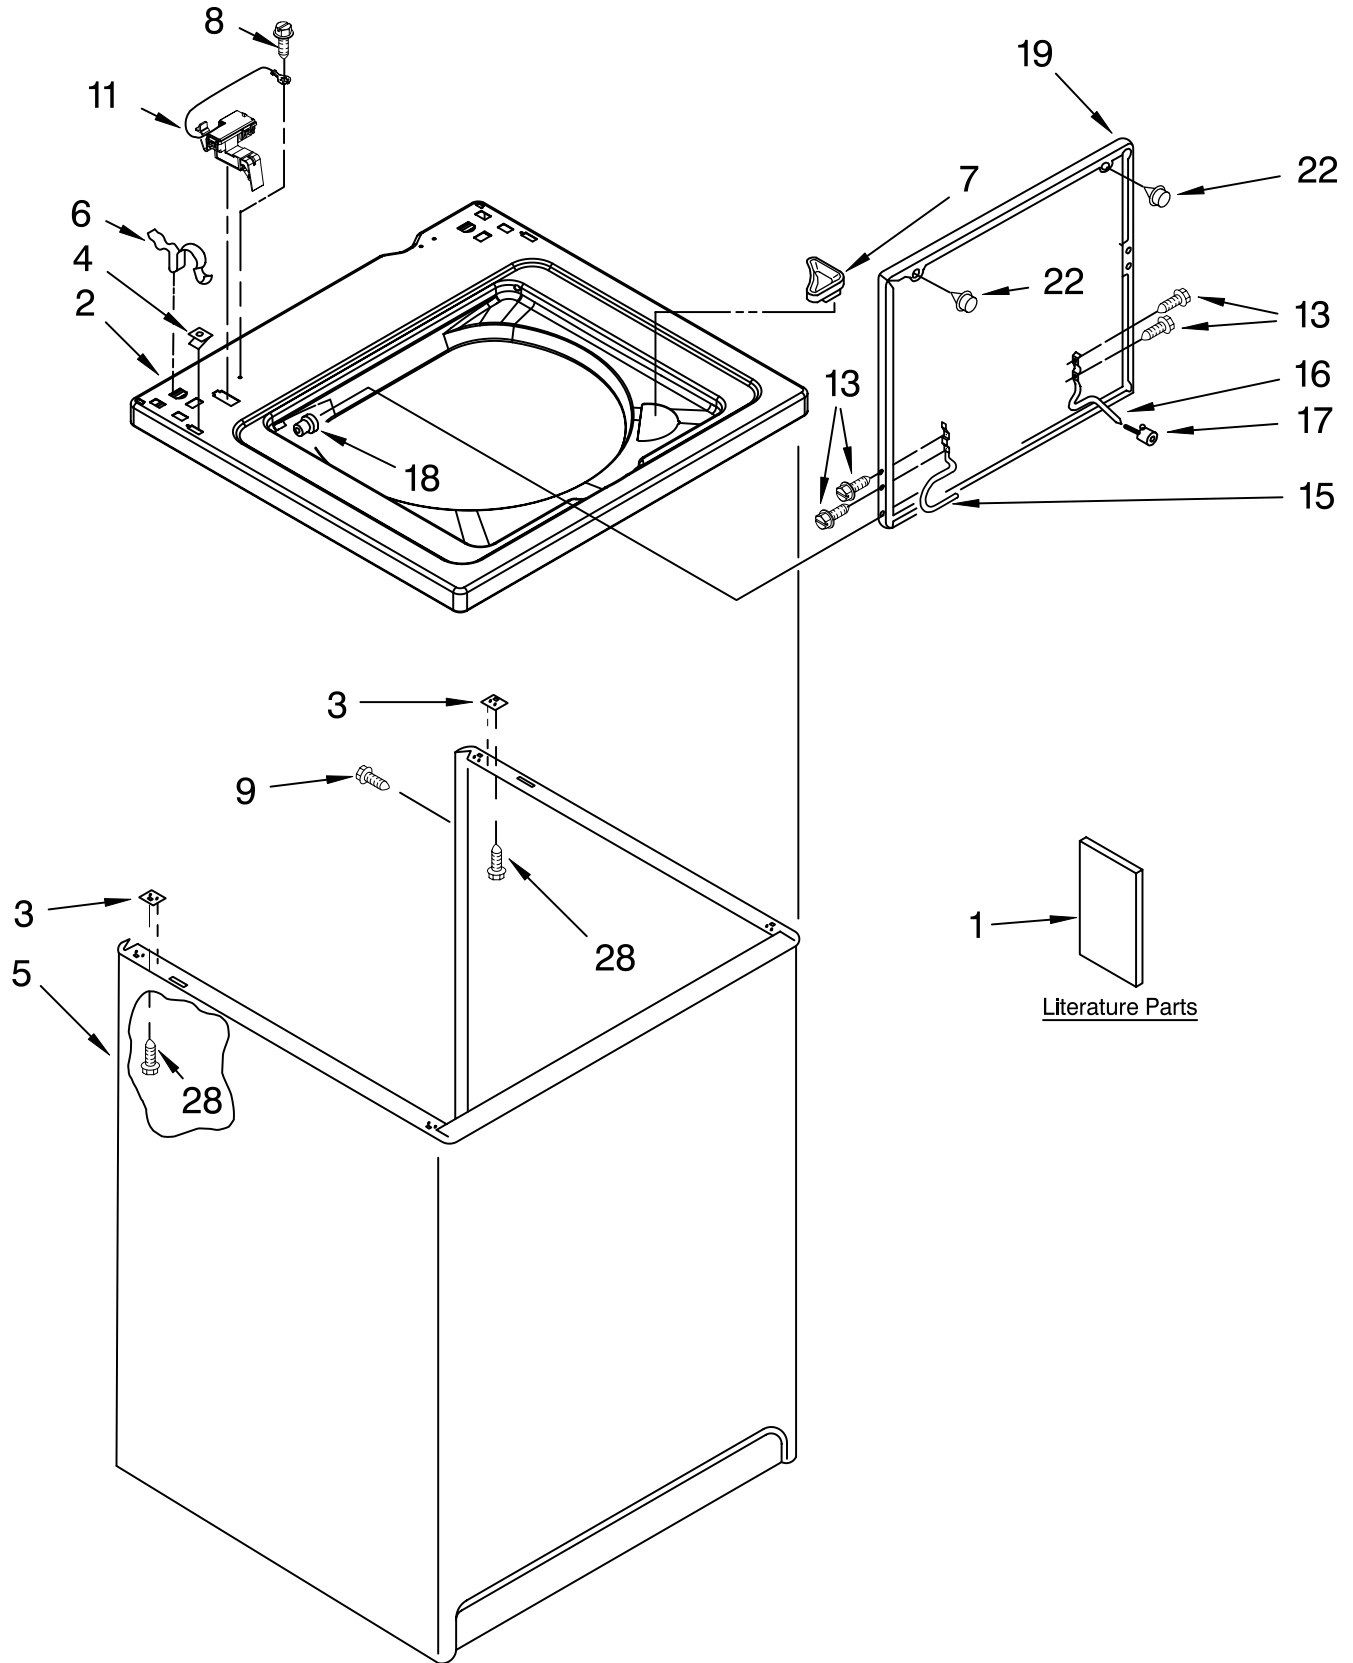

# TOP AND CABINET PARTS

For Models: LSR9434PQ0, LSR9434PT0  
(Designer White) (Biscuit)

AUTOMATIC  
WASHER

FOR ORDERING INFORMATION REFER TO PARTS PRICE LIST

# TOP AND CABINET PARTS

For Models: LSR9434PQ0, LSR9434PT0  
(Designer White) (Biscuit)

<b>Illus. No.</b>	<b>Part No.</b>	<b>DESCRIPTION</b>
1		Literature Parts
	LIT3956025	Installation Instructions
	LIT3955869	Use & Care Guide
	LIT3955907	Feature Sheet
	LIT3956910	Energy Guide
	LIT8541944	Wiring Diagram