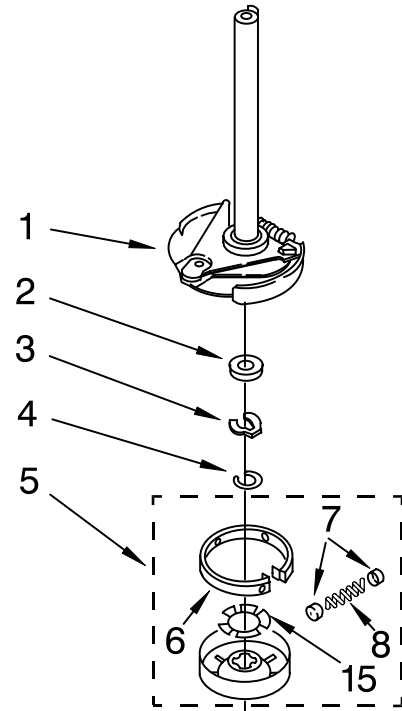

BRAKE, CLUTCH, GEARCASE, MOTOR AND PUMP PARTS

For Models: LSR9434PQ0, LSR9434PT0
(Designer White) (Biscuit)

Illus. No.	Part No.	DESCRIPTION
1	388952	Brake & Drive Tube (Complete) (Refer to Page 11 For Further Breakdown)
2	63292	Washer, Spin Tube Thrust
3	62697	Ring, Spin Tube Support
4	63283	Ring, Retainer
5	3951311	Clutch (Complete)
6	3951308	Band & Lining, Clutch (Includes Illus. 7 & 8)
7	62646	Cap, Clutch Spring (2)
8	3946792	Spring, Clutch
9	3360630	Gearcase (Complete) (Refer To Page 12 For Further Breakdown)

Illus. No.	Part No.	DESCRIPTION
10	3357334	Screw, Gearcase To Base (3)
11	62611	Plate, Motor Mount To Gearcase
12	62691	Grommet, Motor (4)
13	285753	Coupling, Motor & Isolation
15	3355454	Clip, Anti-Rattle
16	3400516	Screw
17	3349637	Retainer, Motor (2)
18	3362089	Shield, Tub To Motor
19	8528157	Motor, Main Drive
20	3952056	Switch, Main Drive Motor
21	8546127	Retainer, Pump (2)
22	3363394	Pump (Complete)
23	3387485	Screw, 10-16 x 5/8
24	3946532	Shield, Motor