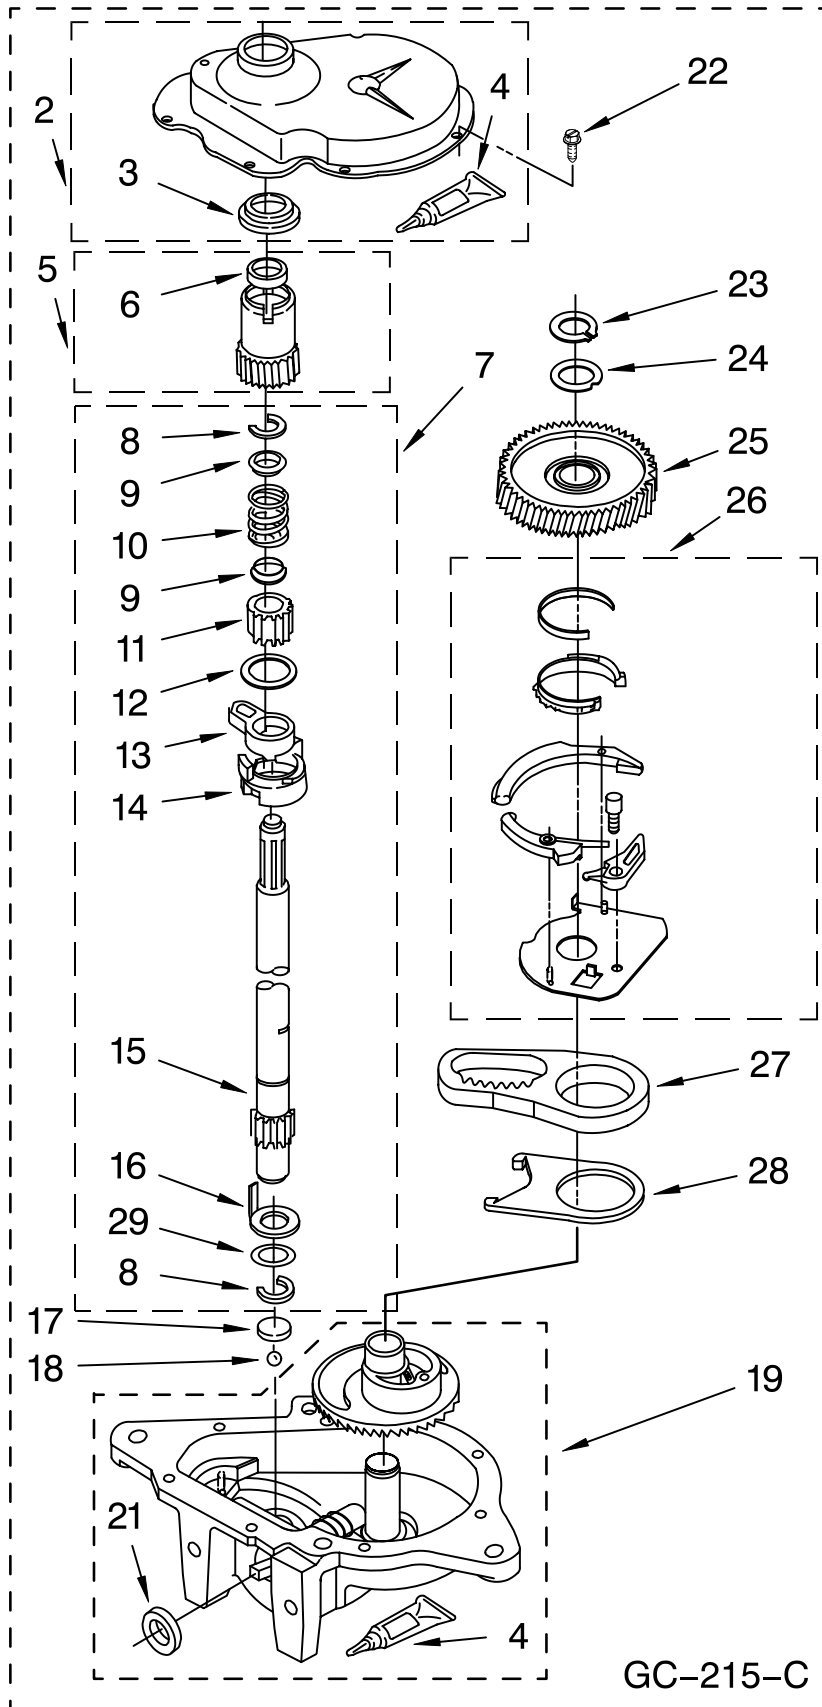

GEARCASE PARTS

For Models: LSR9434PQ0, LSR9434PT0
(Designer White) (Biscuit)

Illus. No.	Part No.	DESCRIPTION
1	3360630	Gearcase (Complete)
2	285202	Cover, Gearcase
3	3349985	Seal, Gearcase Cover
4	285195	Sealer, Gasket (.20 Fl. Oz.) (6 ml)
5	63320	Pinion, Spin (Includes Illus. 25)
6	356427	Seal, Spin Pinion
7	389387	Shaft, Agitator (Complete)
8	90369	Ring, Retaining (2)
9	62677	Retainer, Spring
10	62676	Spring, Agitate
11	63273	Gear, Agitate (Includes 15 and 29)
12	62619	Washer, Agitate Gear
13	62580	Cam Follower (Includes 14)
14	62581	Cam, Agitate (Includes 13)
15	285509	Shaft, Agitator (Includes 11 and 29)
16	62618	Washer, Cam Thrust
17	16018	Bearing, Thrust
18	85529	Ball, Bearing
19	389230	Bottom and Pinion, Gearcase
21	285352	Seal, Thrust Plug
22	3351614	Screw, Gearcase Cover, Mounting (8) (10-24 x 3/8)
23	3362552	Ring, Retaining
24	285735	Washer Kit, Thrust
25	62570	Gear, Spin
26	388253	Neutral Assembly
27	3349296	Rack, Connecting
28	62621	Actuator, Shift
29	388815	Washer, Intermediate

GC-215-C

FOR ORDERING INFORMATION REFER TO PARTS PRICE LIST