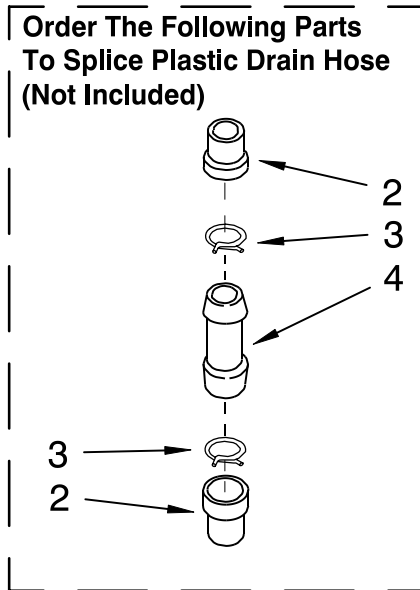

WATER SYSTEM PARTS

For Models: LSR9434PQ0, LSR9434PT0
(Designer White) (Biscuit)

WS400

Illus. No.	Part No.	DESCRIPTION
1	285442	Connector Kit, Plastic Drain Hose
2	285321	Sleeve Kit, (Contains 2 Sleeves)
3	370447	Clamp, Hose
4	16272	Connector, Straight
5	285320	Siphon Break Kit (Not Included)
6	65349	Clamp, Hose
7	367031	Drain Protector (Not Included)

FOR ORDERING INFORMATION REFER TO PARTS PRICE LIST