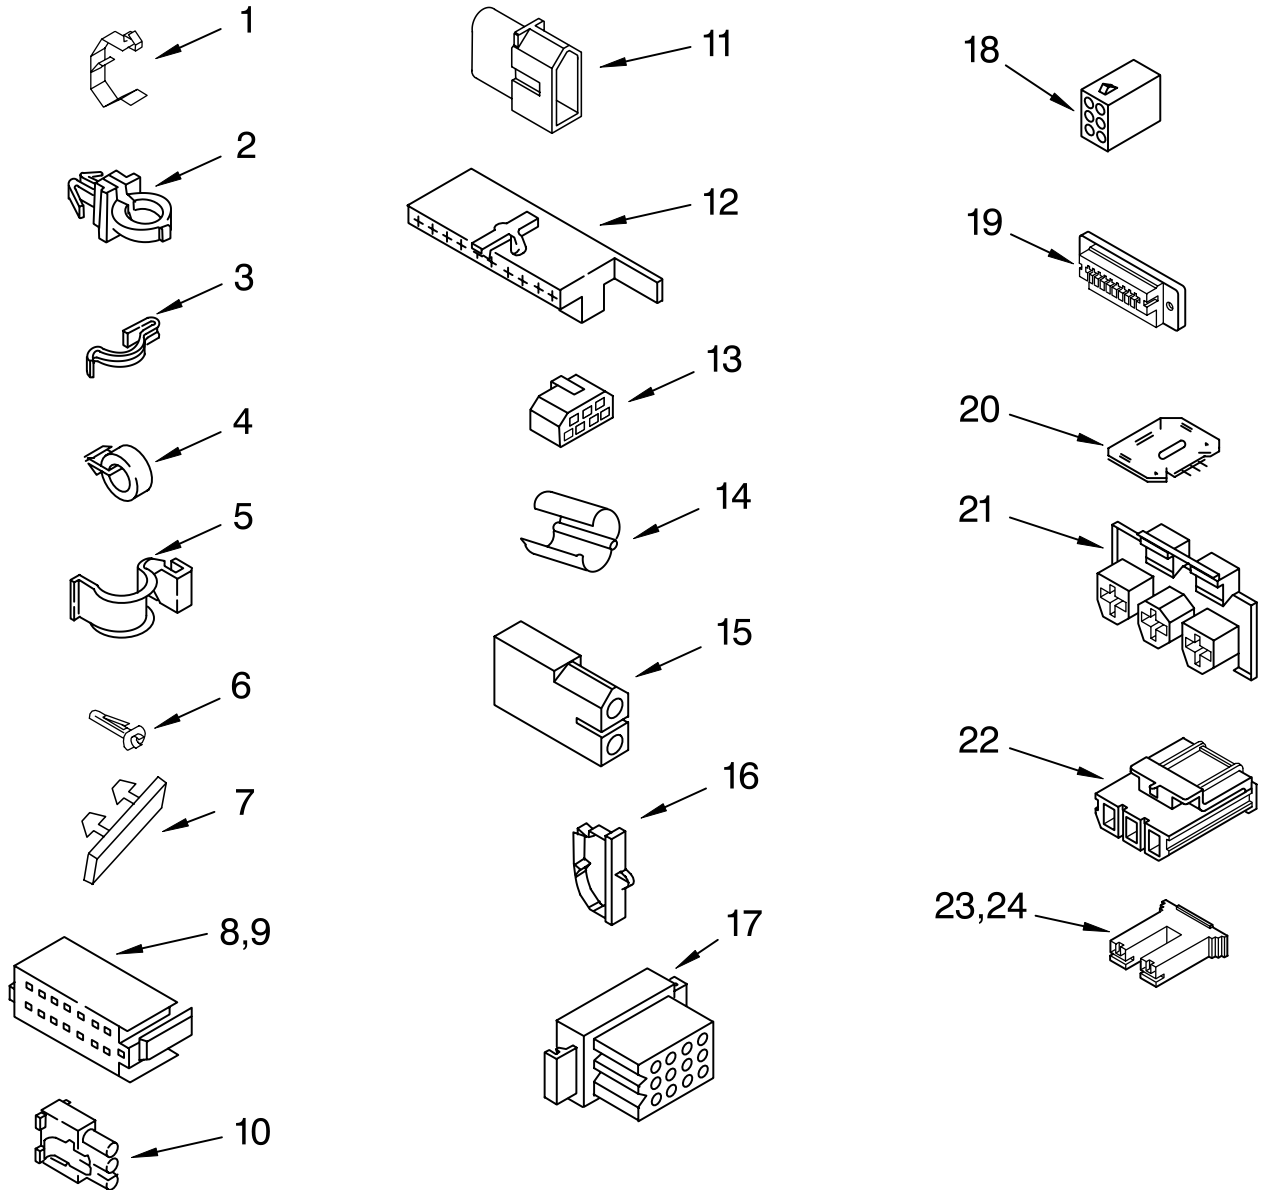

WIRING HARNESS PARTS

For Models: LSR9434PQ0, LSR9434PT0
(Designer White) (Biscuit)

WH2H

FOR ORDERING INFORMATION REFER TO PARTS PRICE LIST

WIRING HARNESS PARTS

For Models: LSR9434PQ0, LSR9434PT0

(Designer White) (Biscuit)

Illus. No.	Part No.	DESCRIPTION	Illus. No.	Part No.	DESCRIPTION	Illus. No.	Part No.	DESCRIPTION
1	3349557	Clip, Harness	10	62889	Receptacle, Terminal (3-Way) (Lid Switch) (Use Term.94613)	17	3390423	Block, Disconnect (12-Way) (Timer) (Use Term. 94613)
2	388498	Clip, Harness				18	3347730	Receptacle (6-Way) (Use Term. 94613)
3	3347812	Clip, Harness	11	353424	Plug, Terminal (3-Way) (Power Cord) (Use Term.94613)	19	3349494	Connector, Etc
4	3352501	Clip, Harness	12	62505	Block, Disconnect (Motor 2 Speed) (Use Term.352088)	20	3407125	E.T.C. Control
5	90016	Clip, Harness	13	3347243	Block, Disconnect (Use Term. 352088)	21	3948617	Connector (T.P.A.) (3-Circuit) (Lid Switch)
6	3390496	Clip, Harness	14	63523	Protector	22	3360056	Connector (T.P.A.) (3-Circuit) (Pressure Switch)
7	389379	Retainer, (Suds Models)	15	717252	Connector (2-Way) (Use Term.94614)	23	3354925	Block, Connector (Cold Valve)
8	3948614	Timer, Block Disconnect (White)	16	3352944	Clip, Harness	24	3354926	Block, Connector (Hot Valve)
9	352089	Timer, Block Disconnect (Black)						

**FOR COMPLETE WIRING HARNESS REFER TO
CONTROL AND REAR PANEL PARTS PAGE**

WH2H

FOR ORDERING INFORMATION REFER TO PARTS PRICE LIST