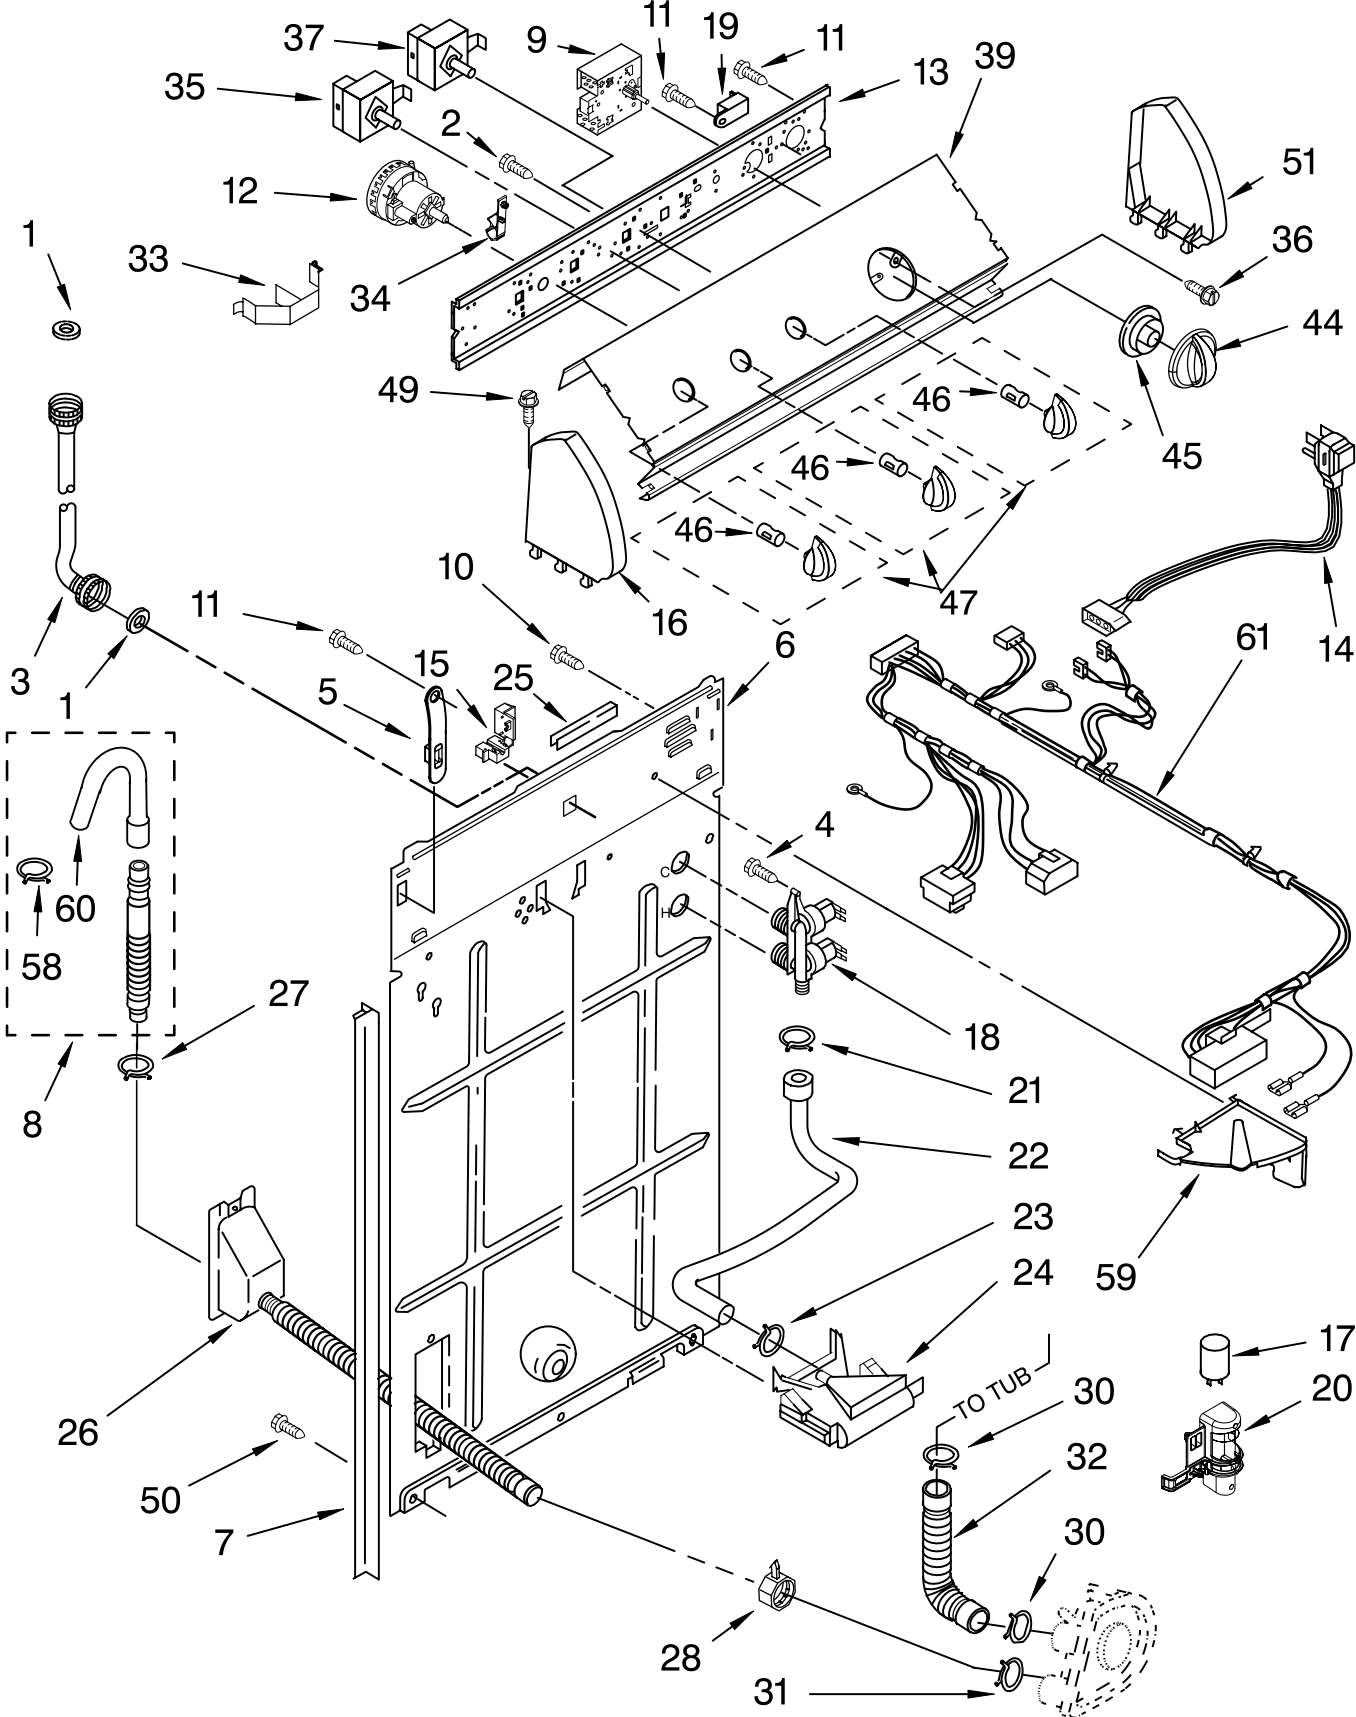

CONTROLS AND REAR PANEL PARTS

For Models: LSR9434PQ0, LSR9434PT0

(Designer White) (Biscuit)

FOR ORDERING INFORMATION REFER TO PARTS PRICE LIST

CONTROLS AND REAR PANEL PARTS

For Models: LSR9434PQ0, LSR9434PT0

(Designer White) (Biscuit)

Illus. No.	Part No.	DESCRIPTION	Illus. No.	Part No.	DESCRIPTION	Illus. No.	Part No.	DESCRIPTION
1	3976300	Washer, Water Inlet Hose (4) (1-1/16 x 5/8)	15	3952821	Strain Relief, Power Cord	36	3400818	Screw, Timer Mounting
2	3400073	Screw, Ground	16		Cap, End (L.H.)	37	3949180	Switch, Rotary
3		Hose, Water Inlet (2)		8271365	White	39		Panel, Console
	3949374	Blue Coupler		8271368	Biscuit		3956559	White
	3949375	Red Coupler	17	661606	Capacitor, Motor Start		3956560	Biscuit
4	9740848	Screw, 8-18 x 1/2	18	3952164	Valve, Water Mixing	44		Knob, Timer
5	8318255	Strap, Console (2)					8544943	White
6	3357978	Panel, Rear	19	694419	Mini-Buzzer		8544944	Biscuit
7	62747	Pad, Rear Panel	20	8318046	Clip, Capacitor	45		Dial, Timer
8	3951609	Hose, Drain (4 ft.)	21	301958	Clamp, Hose		8544947	White
	661577	Hose, Drain (9 ft.) (Not Included)	22	8541607	Hose, Vacuum Break		8544948	Biscuit
	3357090	Extension Drain-Hose (21 Inches) (Not Included)	23	370450	Clamp, Hose	46	8536939	Clip, Knob
			24	387606	Break, Vacuum	47		Knob, Control
			25	303294	Edge Protector		8544935	White
			26	8317940	Hose-Corrugated Assembly	49	388326	Screw, 8-18 x 1.25 (Panel to Top)
			27	3366912	Clamp, Hose	50	62863	Screw, 10-16 x 3/8
9	8541942	Timer, Control (60 Hz.) (Motor Not A Service Part)	28	3976395	Clamp, Hose	51		Cap, End (R.H.)
			30	3363366	Clamp, Hose		8271359	White
10	3351614	Screw, Ground	31	8317496	Clamp, Hose		8271362	Biscuit
11	90767	Screw, 8-18 x 3/8	32	3951449	Hose, Pump To Tub	58	3366913	Clamp, Drain
12	3366847	Switch, Water Level	33	8055003	Clip, Harness & Pressure Hose			Hose
13	3948608	Bracket, Control	34	8317975	Retainer, Harness	59	8539874	Shield, Suds
14	661661	Cord, Power (Includes Item 15)	35	661612	Switch, Water Temperature	60	3357027	Nozzle-Drain
								Hose
						61	3957015	Wiring Harness (For Detail See Pages 9 & 10)

FOR ORDERING INFORMATION REFER TO PARTS PRICE LIST