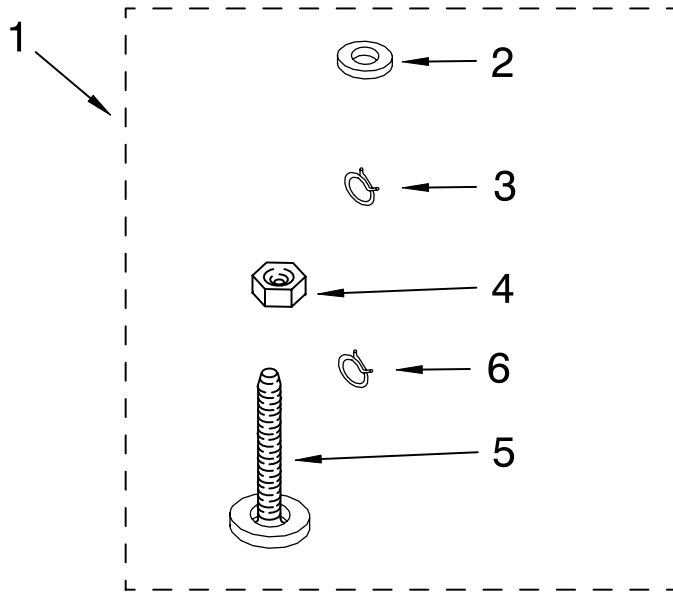

MISCELLANEOUS PARTS

For Models: LSR9434PQ0, LSR9434PT0
(Designer White) (Biscuit)

Illus. No.	Part No.	DESCRIPTION
1	3976263	Miscellaneous Parts Bag
2	3976300	Washer, Inlet Hose (4) (1-1/16 x 5/8)
3	3366912	Clamp, Hose
4	3359452	Nut, Lock (2) (3/8-16)
5	389102	Foot, Front (2)
6	3366913	Clamp, Hose

OPTIONAL PARTS (NOT INCLUDED)

Illus. No.	Part No.	DESCRIPTION
<u>PAINT, TOUCH-UP (1/2oz.)</u>		
	72017	White
	4392899	Biscuit
<u>PAINT, PRESSURIZED SPRAY (12 oz.)</u>		
	350938	Primer, Gray
	350930	White
	4392901	Biscuit
<u>PAINT, BULK (1 qt.)</u>		
	799344	White (Uncut)
	4392900	Biscuit (Uncut)

Illus. No.	Part No.	DESCRIPTION
<u>OIL</u>		
	350572	Oil, Gearcase (16 Oz.)
<u>LUBRICANT</u>		
	285208	Lubricant (Use Only in Brake Shoe Assembly On Roller and Pin)

Illus. No.	Part No.	DESCRIPTION
<u>SEALER</u>		
	285195	Sealer, Gasket (.20 Fl. Oz.) (6 ml)
<u>ACCESSORY PARTS</u>		
	367031	Drain Protector
	285320	Siphon Break Kit

FOR ORDERING INFORMATION REFER TO PARTS PRICE LIST