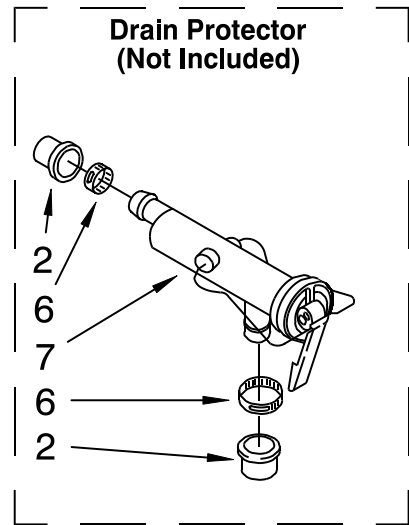

WATER SYSTEM PARTS

For Models: LSR9434PQ0, LSR9434PT0
(Designer White) (Biscuit)

WS400

Illus. No.	Part No.	DESCRIPTION
1	285442	Connector Kit, Plastic Drain Hose
2	285321	Sleeve Kit, (Contains 2 Sleeves)
3	370447	Clamp, Hose
4	16272	Connector, Straight
5	285320	Siphon Break Kit (Not Included)
6	65349	Clamp, Hose
7	367031	Drain Protector (Not Included)

FOR ORDERING INFORMATION REFER TO PARTS PRICE LIST