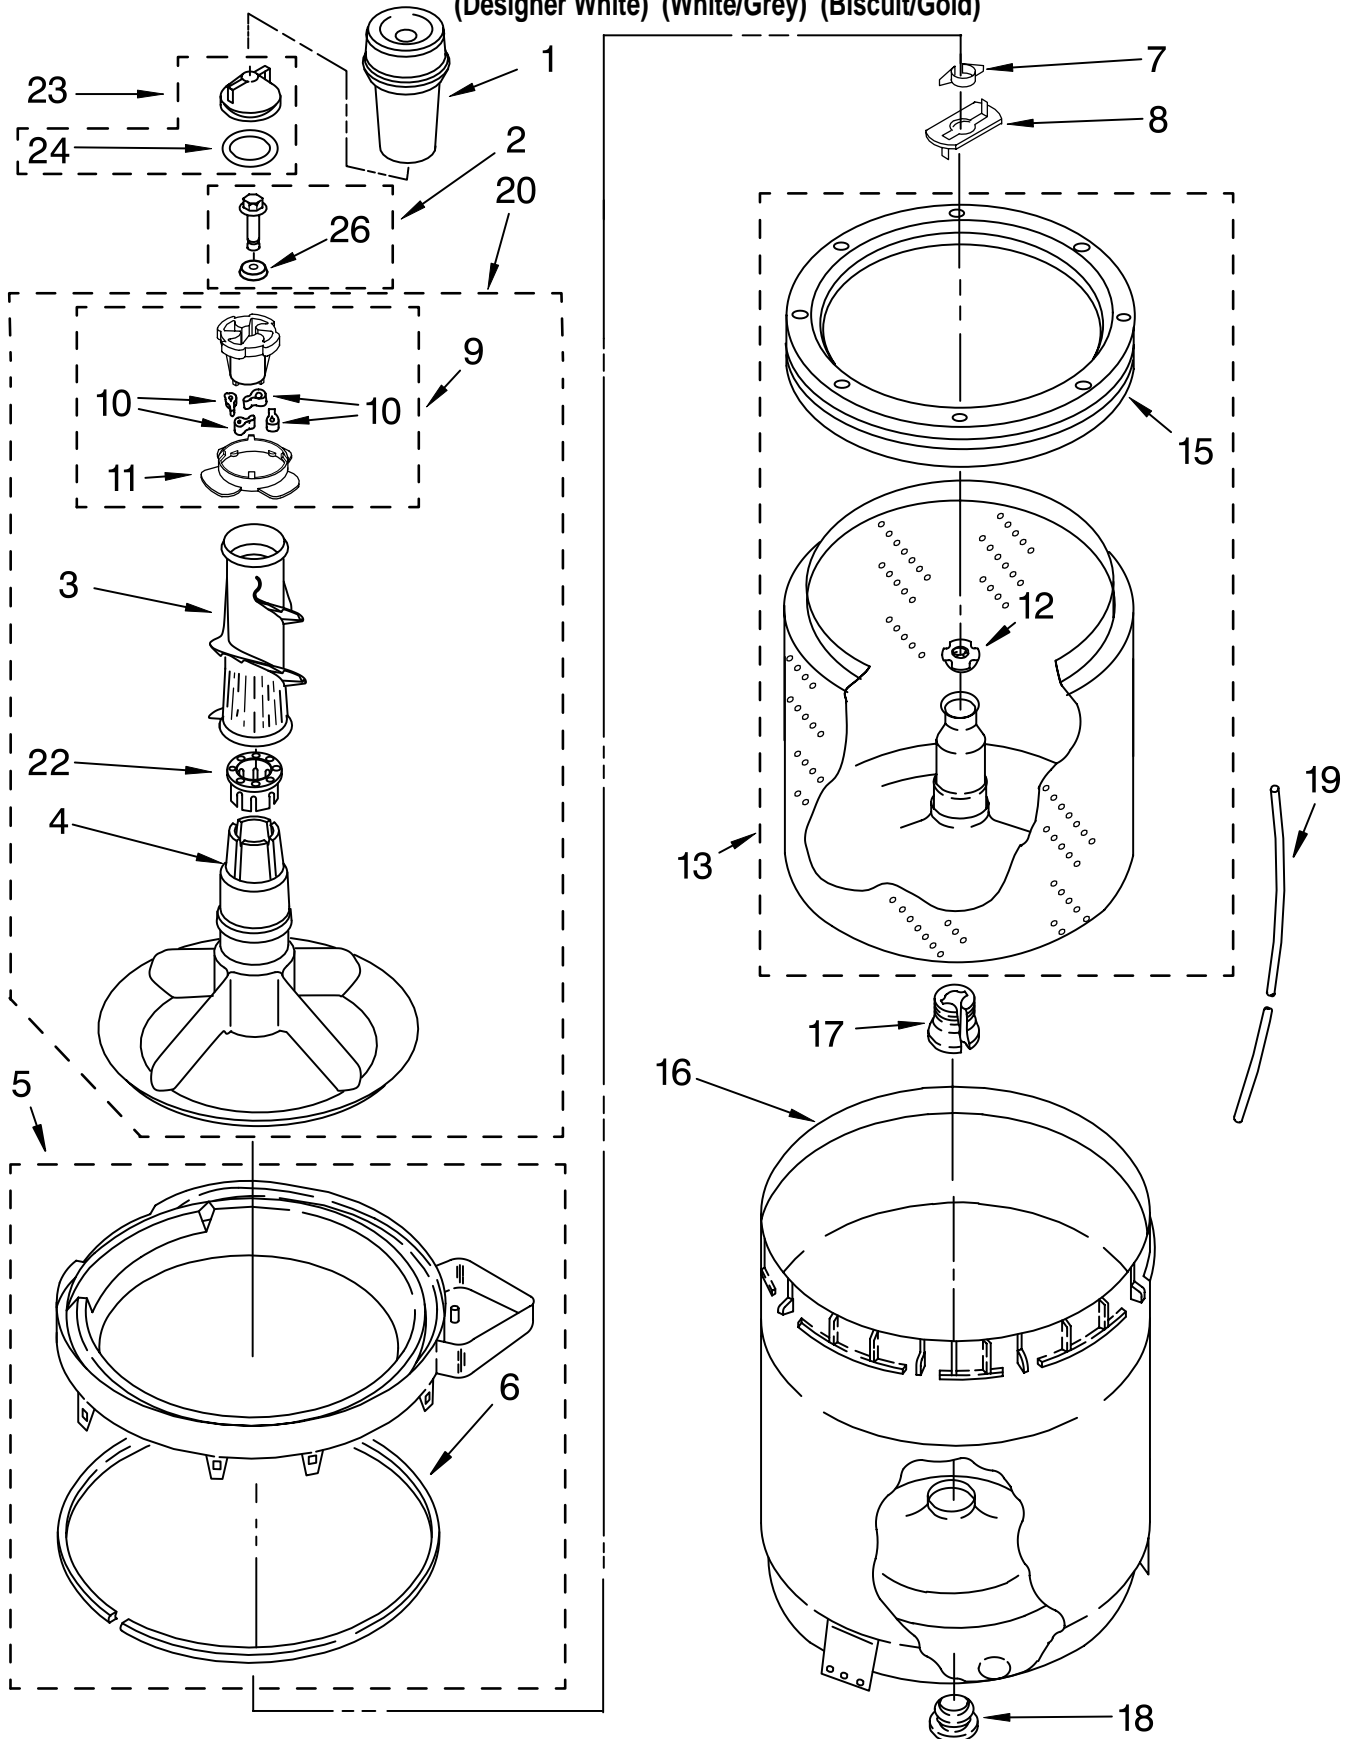

AGITATOR, BASKET AND TUB PARTS

For Models: LSQ9549LQ1, LSQ9549LW1, LSQ9549LG1
(Designer White) (White/Grey) (Biscuit/Gold)

FOR ORDERING INFORMATION REFER TO PARTS PRICE LIST

AGITATOR, BASKET AND TUB PARTS

For Models: LSQ9549LQ1, LSQ9549LW1, LSQ9549LG1
(Designer White) (White/Grey) (Biscuit/Gold)

Illus. No.	Part No.	DESCRIPTION
1	63580	Dispenser
2	358237	Screw & Washer (5/16-24 x 1)
3	3363003	Clothes Mover
4	3951632	Agitator
5	8528150	Tub Ring & Gasket
6	3976308	Gasket, Tub Ring
7	3354845	Clip, Agitator
8	3355921	Washer, Agitator
9	3951682	Cam Driven
10	3366877	Dog, Agitator Clutch
11	3952374	Bearing-Driven Cam
12	21366	Nut, Spanner
13	8526016	Basket & Balance Ring
15	8519788	Balance Ring
16	63849	Tub
17	389140	Block, Basket Drive
18	383727	Gasket, Centerpost
19	3347780	Hose, Pressure Switch
20	3951744	Agitator (Complete)
22	3951608	Spacer, Thrust
23	3354733	Cap, Barrier
24	3348855	Seal, Inner Cap
26	3949550	Washer

FOR ORDERING INFORMATION REFER TO PARTS PRICE LIST