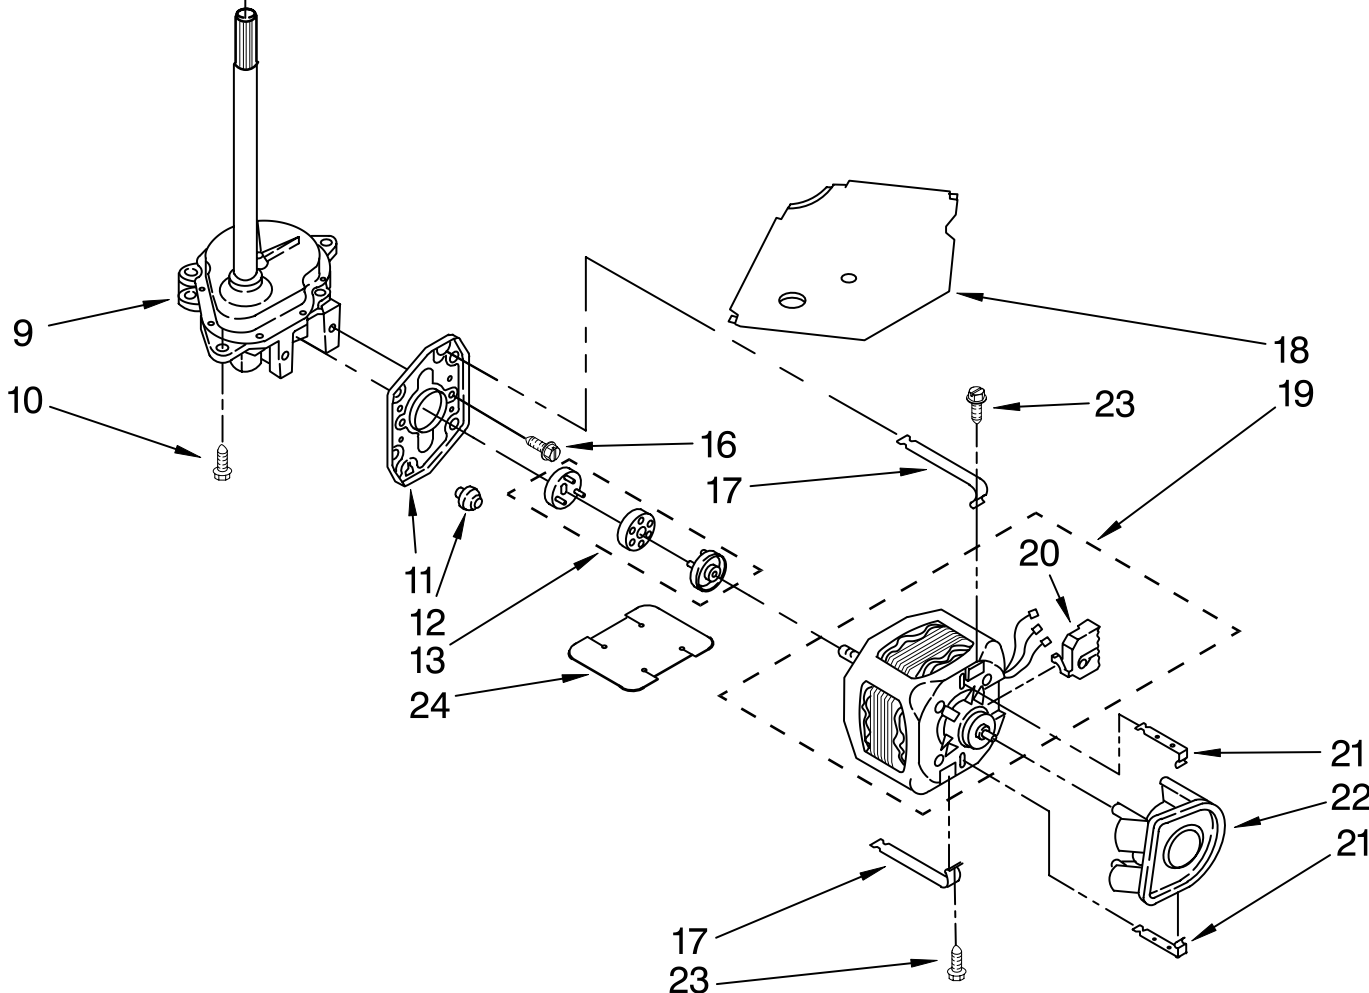

FOR ORDERING INFORMATION REFER TO PARTS PRICE LIST

BRAKE, CLUTCH, GEARCASE, MOTOR AND PUMP PARTS

For Models: LSQ9549LQ1, LSQ9549LW1, LSQ9549LG1
(Designer White) (White/Grey) (Biscuit/Gold)

Illus. No.	Part No.	DESCRIPTION
1	388952	Brake & Drive Tube (Complete) (Refer to Page 11 For Further Breakdown)
2	63292	Washer, Spin Tube Thrust
3	62697	Ring, Spin Tube Support
4	63283	Ring, Retainer
5	3951311	Clutch (Complete)
6	3951308	Band & Lining, Clutch (Includes Illus. 7 & 8)
7	62646	Cap, Clutch Spring (2)
8	3946792	Spring, Clutch
9	3360630	Gearcase (Complete) (Refer To Page 12 Breakdown)

Illus. No.	Part No.	DESCRIPTION
10	3357334	Screw, Gearcase To Base (3)
11	62611	Plate, Motor Mount To Gearcase
12	62691	Grommet, Motor (4)
13	285753	Coupling, Motor & Isolation
15	3355454	Clip, Anti-Rattle
16	3400516	Screw
17	3349637	Retainer, Motor (2)
18	3362089	Shield, Tub To Motor
19	8528157	Motor, Main Drive
20	3952056	Switch, Main Drive Motor
21	62700	Retainer, Pump (2)
22	3363394	Pump (Complete)
23	3387485	Screw, 10-16 x 5/8
24	3946532	Shield, Motor