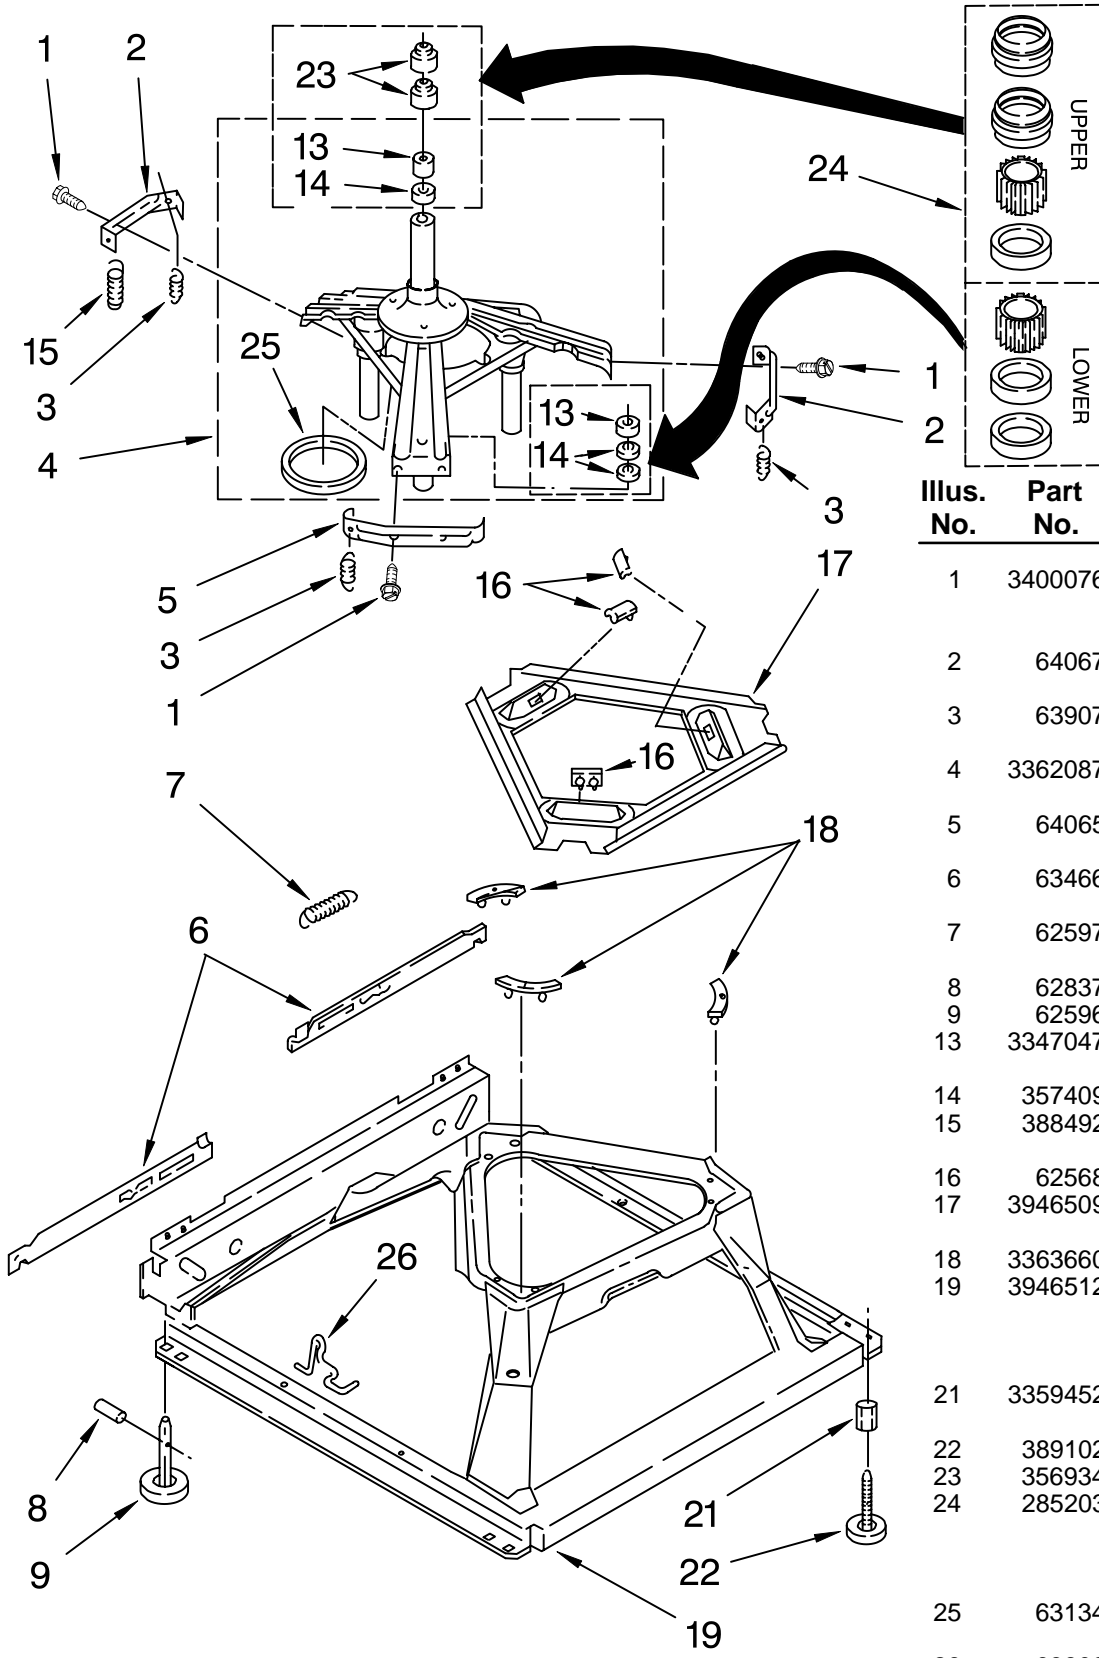

AGITATOR, BASKET AND TUB PARTS

For Models: LSQ9549LQ1, LSQ9549LW1, LSQ9549LG1
(Designer White) (White/Grey) (Biscuit/Gold)

Illus. No.	Part No.	DESCRIPTION
1	63580	Dispenser
2	358237	Screw & Washer (5/16-24 x 1)
3	3363003	Clothes Mover
4	3951632	Agitator
5	8528150	Tub Ring & Gasket
6	3976308	Gasket, Tub Ring
7	3354845	Clip, Agitator
8	3355921	Washer, Agitator
9	3951682	Cam Driven
10	3366877	Dog, Agitator Clutch
11	3952374	Bearing-Driven Cam
12	21366	Nut, Spanner
13	8526016	Basket & Balance Ring
15	8519788	Balance Ring
16	63849	Tub
17	389140	Block, Basket Drive
18	383727	Gasket, Centerpost
19	3347780	Hose, Pressure Switch
20	3951744	Agitator (Complete)
22	3951608	Spacer, Thrust
23	3354733	Cap, Barrier
24	3348855	Seal, Inner Cap
26	3949550	Washer

FOR ORDERING INFORMATION REFER TO PARTS PRICE LIST

MACHINE BASE PARTS

For Models: LSQ9549LQ1, LSQ9549LW1, LSQ9549LG1
(Designer White) (White/Grey) (Biscuit/Gold)

Illus. No.	Part No.	DESCRIPTION
1	3400076	Screw, Bracket Mounting (10-32 x 5/8)
2	64067	Bracket, Spring Outer (2)
3	63907	Spring Suspension, (3)
4	3362087	Support & Brake, Tub
5	64065	Bracket, Spring Outer (L.F.)
6	63466	Link, Leveling Mechanism (2)
7	62597	Spring, Leveling Mechanism
8	62837	Pin, Knurled
9	62596	Foot, Rear (2)
13	3347047	Bearing, Centerpost (2)
14	357409	Seal, Centerpost (3)
15	388492	Spring, Counterweight
16	62568	Pad, Plate
17	3946509	Plate, Suspension (Includes Illus. 16)
18	3363660	Pad, Base
19	3946512	Base Assembly (Includes Illus. 6, 7, 8, 9, 16, 17, 18, & 26)
21	3359452	Nut, Lock (3/8-16) (2)
22	389102	Foot, Front (2)
23	356934	Seal, Centerpost (2)
24	285203	Centerpost Bearing Kit (Includes Illus. 13, 14 & 23)
25	63134	Ring, Sound Deadening
26	63806	Retainer, Suspension Spring