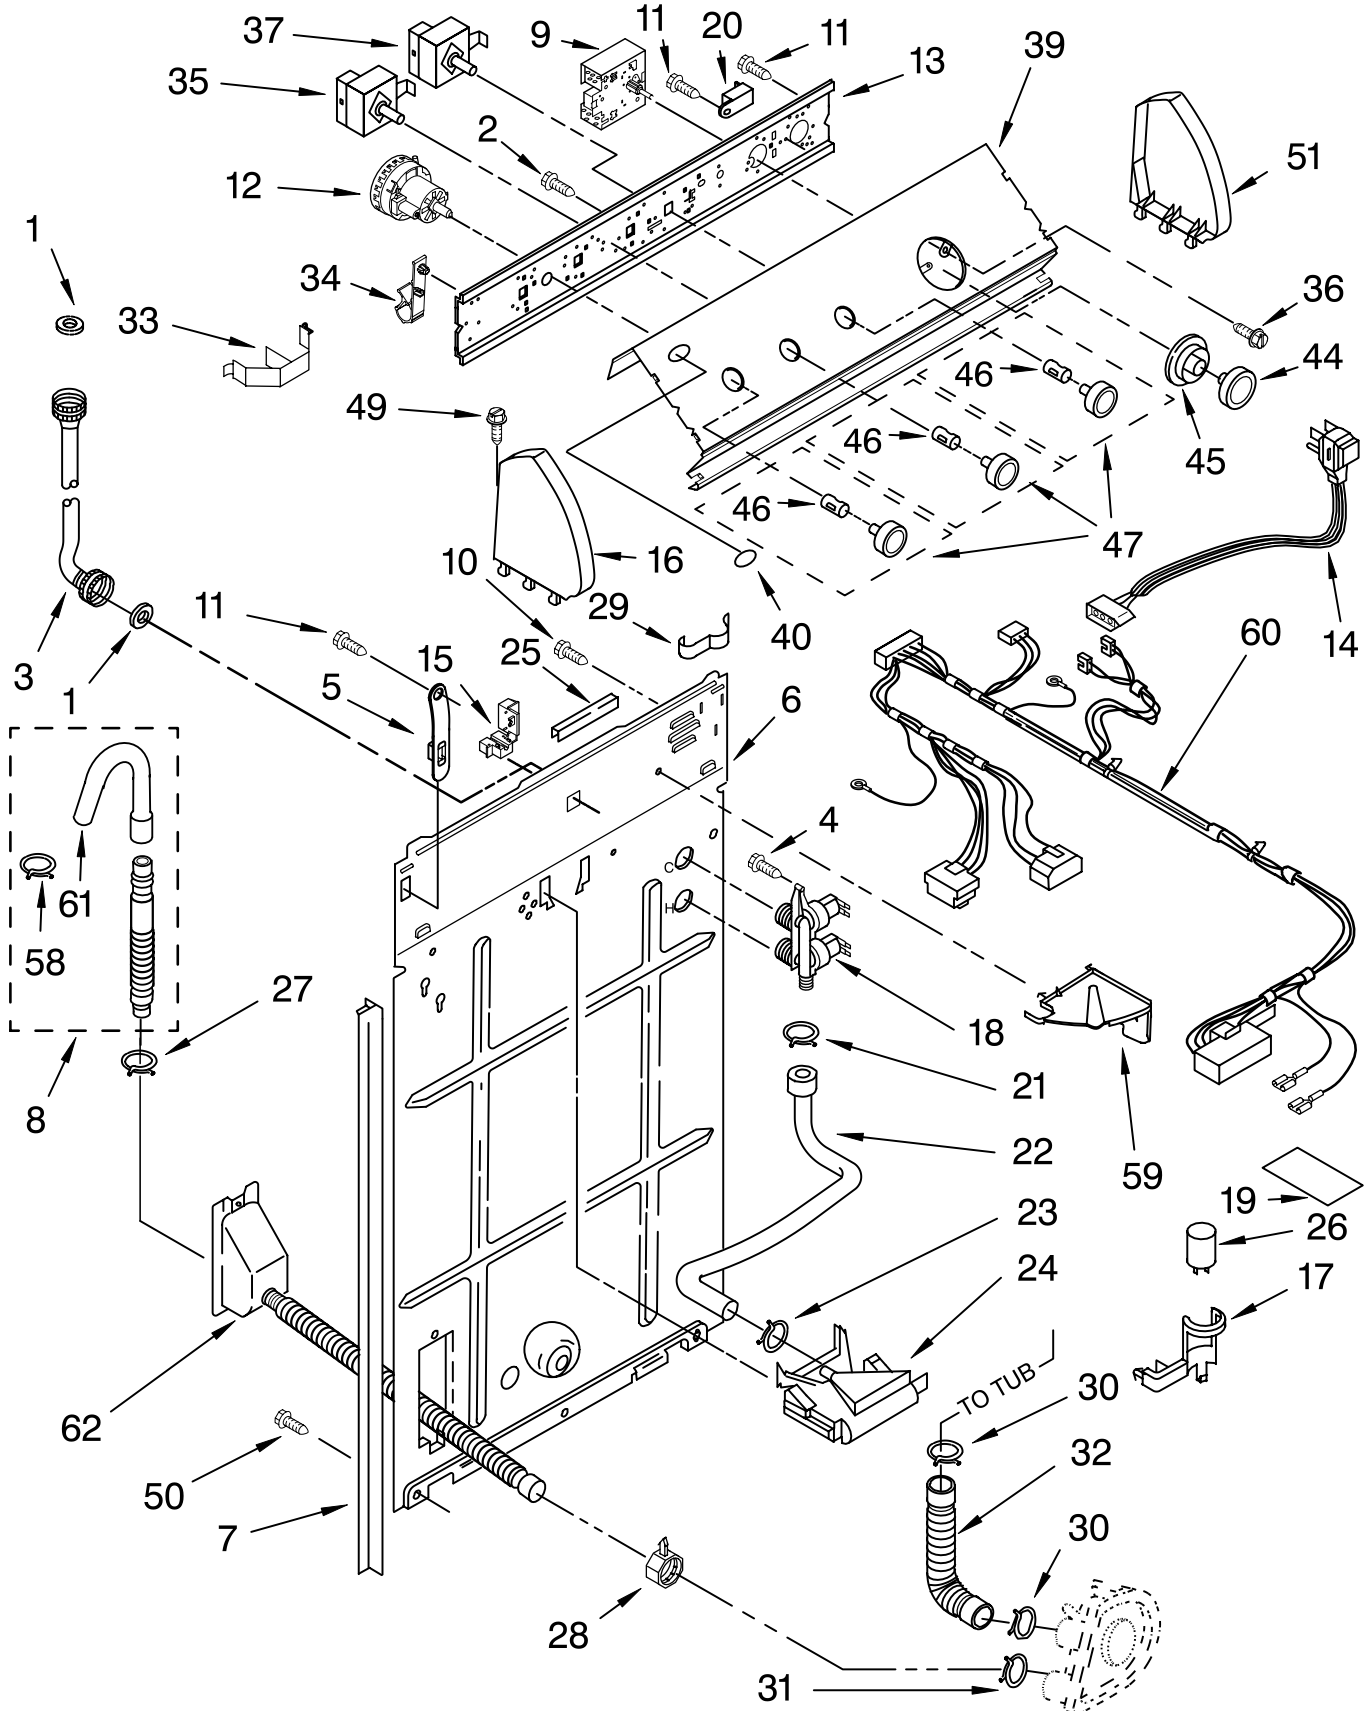

CONTROLS AND REAR PANEL PARTS

For Models: LSQ9549LQ1, LSQ9549LW1, LSQ9549LG1
(Designer White) (White/Grey) (Biscuit/Gold)

FOR ORDERING INFORMATION REFER TO PARTS PRICE LIST

CONTROLS AND REAR PANEL PARTS

For Models: LSQ9549LQ1, LSQ9549LW1, LSQ9549LG1
(Designer White) (White/Grey) (Biscuit/Gold)

Illus. No.	Part No.	DESCRIPTION	Illus. No.	Part No.	DESCRIPTION	Illus. No.	Part No.	DESCRIPTION
1	3976300	Washer, Water Inlet Hose (4) (1-1/16 x 5/8)	17	8318201	Clip, Capacitor	40	3955775	Medallion
2	3400073	Screw, Ground	18	3952164	Valve, Water Mixing	44		Knob, Timer
3		Hose, Water Inlet (2)	19	3976286	Shield, Capacitor		8271345	(For LSQ9549LQ1)
	3949374	Blue Coupler	20	694419	Mini-Buzzer		8538949	(For LSQ9549LW1)
	3949375	Red Coupler	21	370451	Clamp, Hose		8538952	(For LSQ9549LG1)
4	9740848	Screw	22	3357328	Hose, Vacuum Break	45		Dial, Timer
5	8318255	Strap, Console (2)	23	371503	Clamp, Hose		8271351	(For LSQ9549LQ1)
6	3357978	Panel, Rear	24	387606	Break, Vacuum		8538955	(For LSQ9549LW1)
7	62747	Pad, Rear Panel	25	303294	Edge Protector	46	8538956	(For LSQ9549LG1)
8	3951609	Hose, Drain (4 ft.)	26	661606	Capacitor, Motor Start	47		Clip, Knob (Except LSQ9549LQ1)
	661577	Hose, Drain (9 ft.) (Not Included)	27	3366912	Clamp, Hose		8271339	(For LSQ9549LQ1)
	3357090	Extension Drain Hose (21 Inches) (Not Included.)	28	3976395	Clamp, Hose		8538957	(For LSQ9549LW1) (Includes Item 46)
9	8541270	Timer, Control (60 Hz.) (Motor Not A Service Part)	29	3347812	Clip, Harness		8538958	(For LSQ9549LG1) (Includes Item 46)
10	3351614	Screw	30	3363366	Clamp, Hose	49	388326	Screw, 8-18 x 1.25 (Panel to Top)
11	90767	Screw 8-18 x 3/8	31	8317496	Clamp, Hose	50	62863	Screw, 10-16 x 3/8
12	3366845	Switch, Water Level	32	3951449	Hose, Pump To Tub (Includes #30)	51		Cap, End (R.H.)
13	3948608	Bracket, Control	33	8055003	Clip, Harness & Pressure Hose		8271359	White
14	661661	Cord, Power (Includes Item 15)	34	8317975	Retainer, Harness		8271362	Biscuit
15	3952821	Strain Relief, Power Cord	35	661614	Switch, Water Temperature	58	3366913	Clamp, Hose
16		Cap, End (L.H.)	36	3400818	Screw, Timer Mounting	59	8539874	Shield, Suds
	8271365	White	37	8528333	Switch, Rotary	60	3956522	Harness, Wiring (For Detail See Pages 9 & 10)
	8271368	Biscuit	39		Panel, Console	61	3357027	Nozzle-Drain Hose
				3955834	White	62	8317940	Drain Hose Assembly
				3955835	Grey (Includes Item 40)			
				3955836	Gold (Includes Item 40)			

FOR ORDERING INFORMATION REFER TO PARTS PRICE LIST