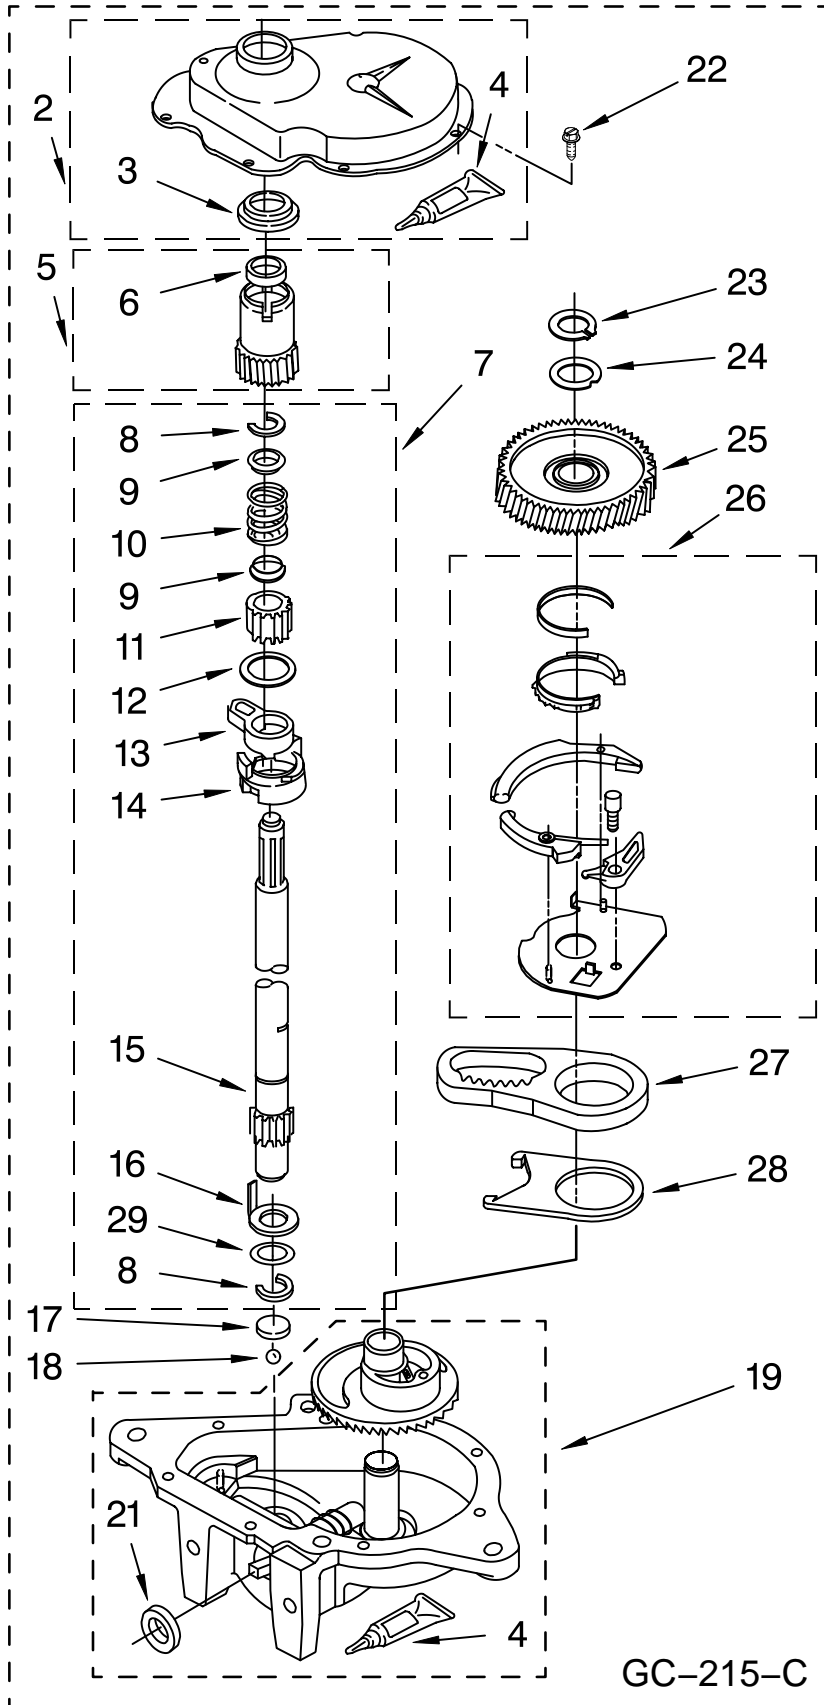

GEARCASE PARTS

For Models: LSQ9549LQ1, LSQ9549LW1, LSQ9549LG1
(Designer White) (White/Grey) (Biscuit/Gold)

Illus. No.	Part No.	DESCRIPTION
1	3360630	Gearcase (Complete)
2	285202	Cover, Gearcase
3	3349985	Seal, Gearcase Cover
4	285195	Sealer, Gasket (.20 Fl. Oz.) (6 ml)
5	63320	Pinion, Spin (Includes Illus. 25)
6	356427	Seal, Spin Pinion
7	389387	Shaft, Agitator (Complete)
8	90369	Ring, Retaining (2)
9	62677	Retainer, Spring
10	62676	Spring, Agitate
11	63273	Gear, Agitate (Includes 15 and 29)
12	62619	Washer, Agitate Gear
13	62580	Cam Follower (Includes 14)
14	62581	Cam, Agitate (Includes 13)
15	285509	Shaft, Agitator (Includes 11 and 29)
16	62618	Washer, Cam Thrust
17	16018	Bearing, Thrust
18	85529	Ball, Bearing
19	389230	Bottom and Pinion, Gearcase
21	285352	Seal, Thrust Plug
22	3351614	Screw, Gearcase Cover, Mounting (8) (10-24 x 3/8)
23	3362552	Ring, Retaining
24	285735	Washer Kit, Thrust
25	62570	Gear, Spin
26	388253	Neutral Assembly
27	3349296	Rack, Connecting
28	62621	Actuator, Shift
29	388815	Washer, Intermediate

GC-215-C

FOR ORDERING INFORMATION REFER TO PARTS PRICE LIST