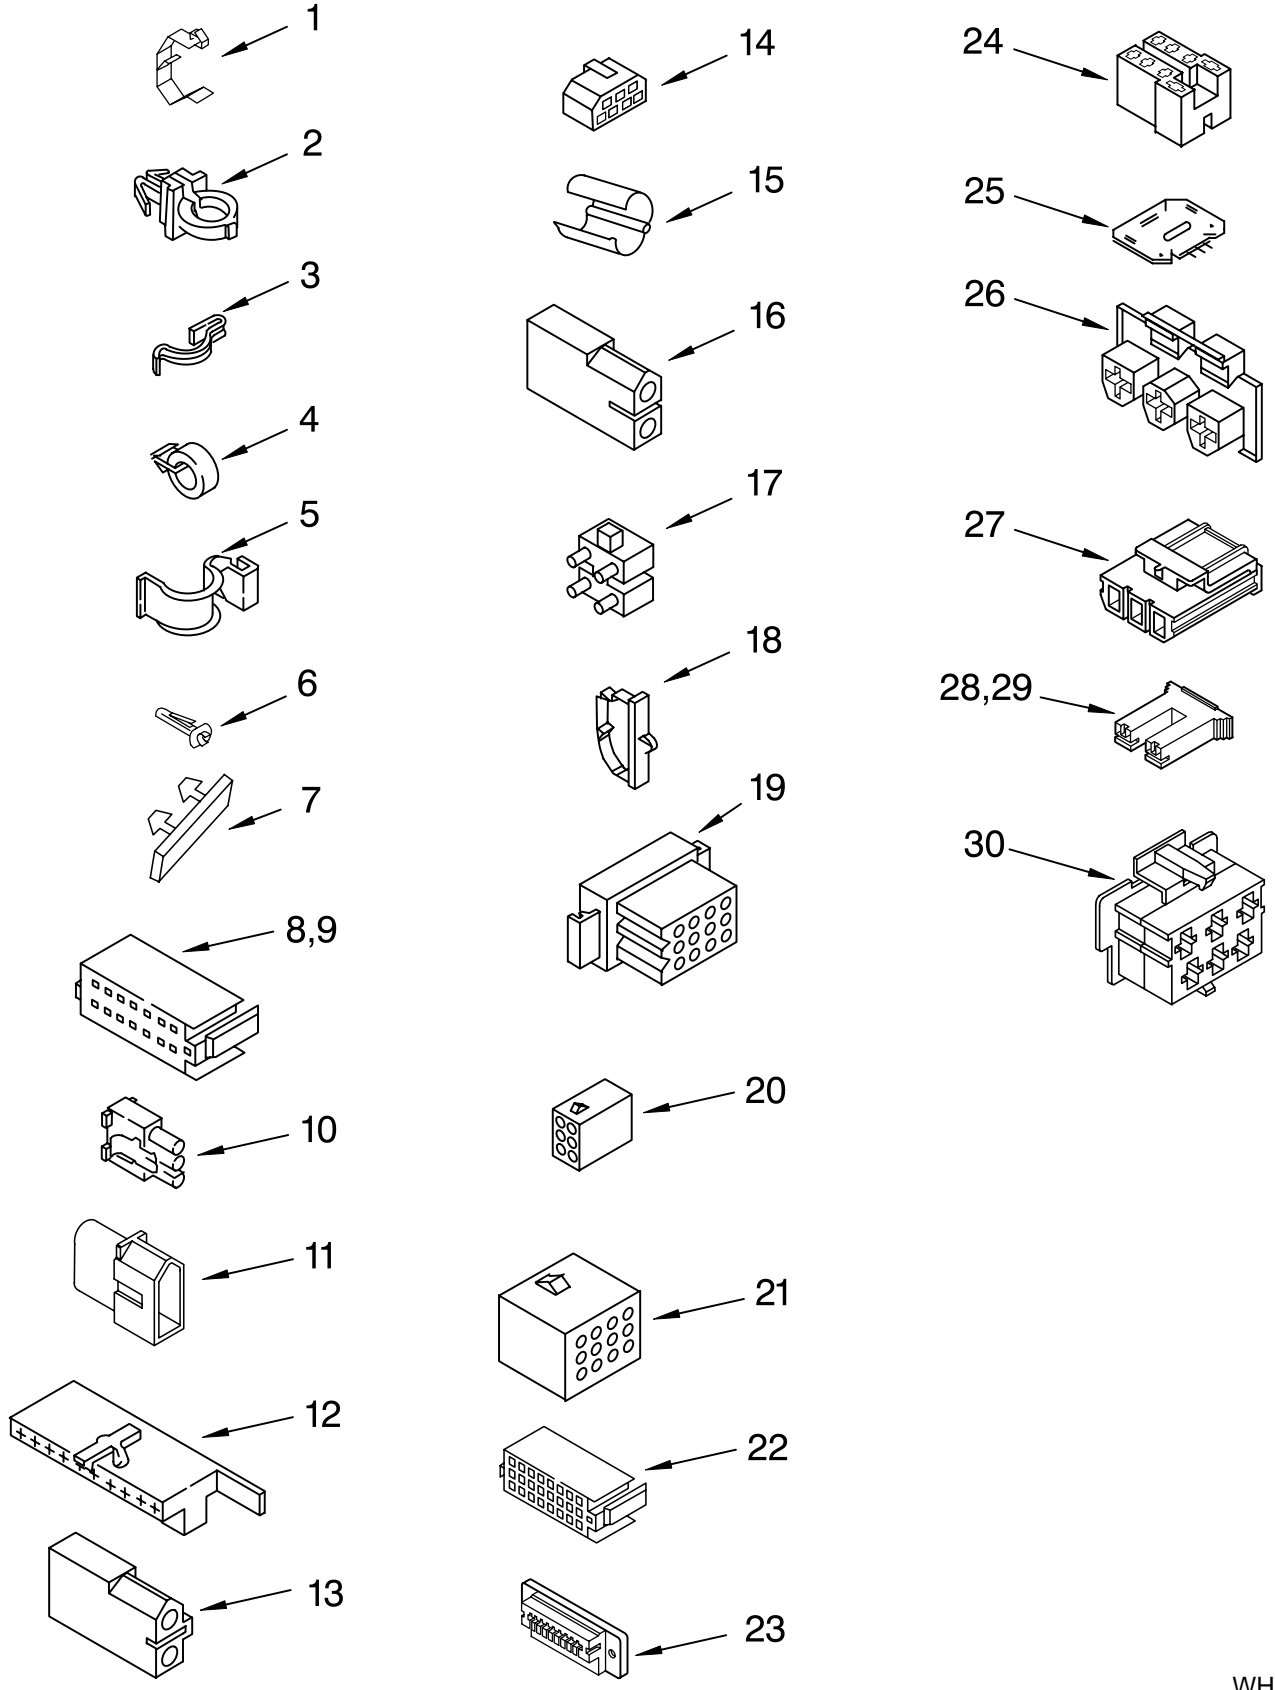

WIRING HARNESS PARTS

For Models: LSQ9549LQ1, LSQ9549LW1, LSQ9549LG1
(Designer White) (White/Grey) (Biscuit/Gold)

WH2G

FOR ORDERING INFORMATION REFER TO PARTS PRICE LIST

WIRING HARNESS PARTS

For Models: LSQ9549LQ1, LSQ9549LW1, LSQ9549LG1
(Designer White) (White/Grey) (Biscuit/Gold)

Illus. No.	Part No.	DESCRIPTION	Illus. No.	Part No.	DESCRIPTION	Illus. No.	Part No.	DESCRIPTION
1	3349557	Clip, Harness	13	3348075	Block, Disconnect (Motor 3 Speed)	23	3349494	Connector, Etc
2	388498	Clip, Harness			(Use Term. 94613 Or 94614.)	24	60687	Connector, Relay (Use Term.308569)
3	3347812	Clip, Harness	14	3347243	Block, Disconnect (Use Term. 352088)	25	3407125	E.T.C. Control
4	3352501	Clip, Harness				26	3948617	Connector (T.P.A.) (3-Circuit) (Lid Switch) (Use Term. 3948619 OR 3948620.)
5	90016	Clip, Harness	15	63523	Protector	27	3360056	Connector (T.P.A.) (3-Circuit) (Pressure Switch) (Use Term.3948619 OR 3948620.)
6	3390496	Clip, Harness	16	717252	Connector (2-Way) (Use Term.94614)	28	3354925	Block, Connector (Cold Valve) (Use Term.693217)
7	389379	Retainer, (Suds Models)	17	387566	Plug, Terminal (4-Way) (Power Cord) (Use M3 Screws)	29	3354926	Block, Connector (Hot Valve) (Use Term.693217)
8	352090	Timer, Block Disconnect (White)	18	3352944	Clip, Harness	30	3948615	Connector (T.P.A.) (6-Circuit) (Temp. Switch) (Use Term.3948619 OR 3948620.)
9	352089	Timer, Block Disconnect (Black)	19	3390423	Block, Disconnect (12-Way) (Timer) (Use Term. 94613)			
10	62889	Receptacle, Terminal (3-Way) (Lid Switch) (Use Term.94613) Or 94614.)	20	3347730	Receptacle (6-Way) (Use Term. 94613)			
11	353424	Plug, Terminal (3-Way) (Power Cord) (Use Term.94613)	21	388818	Plug, Terminal (12-Way) (Use Term. 94613 Or 94614.)			
12	62505	Block, Disconnect (Motor 2 Speed) (Use Term.352088)	22	3369366	Timer, Block Disconnect (Black) (Amp) (Use Term.3369365)			

**FOR COMPLETE WIRING HARNESS REFER TO
CONTROL AND REAR PANEL PARTS PAGE**

WH2G

FOR ORDERING INFORMATION REFER TO PARTS PRICE LIST