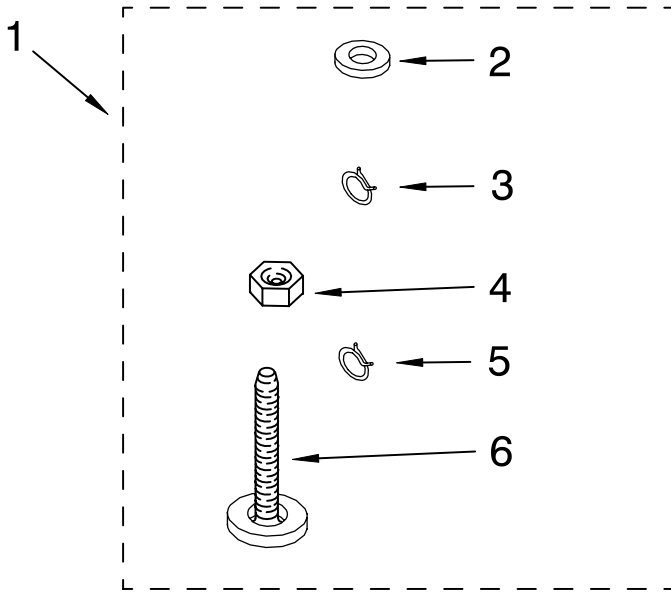

Illus. No.	Part No.	DESCRIPTION
1	3360630	Gearcase (Complete)
2	285202	Cover, Gearcase
3	3349985	Seal, Gearcase Cover
4	285195	Sealer, Gasket (.20 Fl. Oz.) (6 ml)
5	63320	Pinion, Spin (Includes Illus. 25)
6	356427	Seal, Spin Pinion
7	389387	Shaft, Agitator (Complete)
8	90369	Ring, Retaining (2)
9	62677	Retainer, Spring
10	62676	Spring, Agitate
11	63273	Gear, Agitate (Includes 15 and 29)
12	62619	Washer, Agitate Gear
13	62580	Cam Follower (Includes 14)
14	62581	Cam, Agitate (Includes 13)
15	285509	Shaft, Agitator (Includes 11 and 29)
16	62618	Washer, Cam Thrust
17	16018	Bearing, Thrust
18	85529	Ball, Bearing
19	389230	Bottom and Pinion, Gearcase
21	285352	Seal, Thrust Plug
22	3351614	Screw, Gearcase Cover, Mounting (8) (10-24 x 3/8)
23	3362552	Ring, Retaining
24	285735	Washer Kit, Thrust
25	62570	Gear, Spin
26	388253	Neutral Assembly
27	3349296	Rack, Connecting
28	62621	Actuator, Shift
29	388815	Washer, Intermediate

GC-215-C

FOR ORDERING INFORMATION REFER TO PARTS PRICE LIST

WATER SYSTEM PARTS

For Models: LSQ9549LQ1, LSQ9549LW1, LSQ9549LG1
(Designer White) (White/Grey) (Biscuit/Gold)

WS400

Illus. No.	Part No.	DESCRIPTION
1	285442	Connector Kit, Plastic Drain Hose
2	285321	Sleeve Kit, (Contains 2 Sleeves)
3	370447	Clamp, Hose
4	16272	Connector, Straight
5	285320	Siphon Break Kit (Not Included)
6	65349	Clamp, Hose
7	367031	Drain Protector (Not Included)

FOR ORDERING INFORMATION REFER TO PARTS PRICE LIST

MISCELLANEOUS PARTS

For Models: LSQ9549LQ1, LSQ9549LW1, LSQ9549LG1
(Designer White) (White/Grey) (Biscuit/Gold)

Illus. No.	Part No.	DESCRIPTION
1	3976263	Miscellaneous Parts Bag
2	3976300	Washer, Inlet Hose (1-1/16 x 5/8) (4)
3	3366912	Clamp, Hose
4	3359452	Nut, Lock (3/8-16)
5	3366913	Clamp, Hose
6	389102	Foot, Front (2)