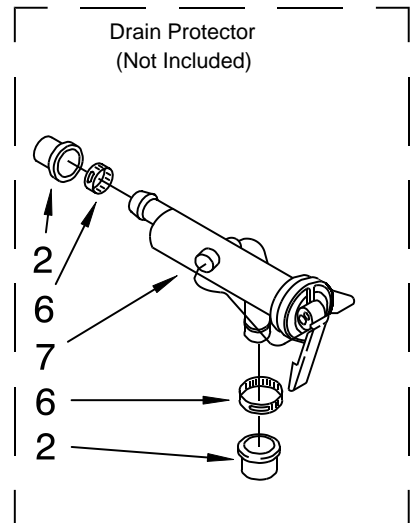

WATER SYSTEM PARTS

For Models: LSQ9549LQ1, LSQ9549LW1, LSQ9549LG1
(Designer White) (White/Grey) (Biscuit/Gold)

WS400

Illus. No.	Part No.	DESCRIPTION
1	285442	Connector Kit, Plastic Drain Hose
2	285321	Sleeve Kit, (Contains 2 Sleeves)
3	370447	Clamp, Hose
4	16272	Connector, Straight
5	285320	Siphon Break Kit (Not Included)
6	65349	Clamp, Hose
7	367031	Drain Protector (Not Included)

FOR ORDERING INFORMATION REFER TO PARTS PRICE LIST