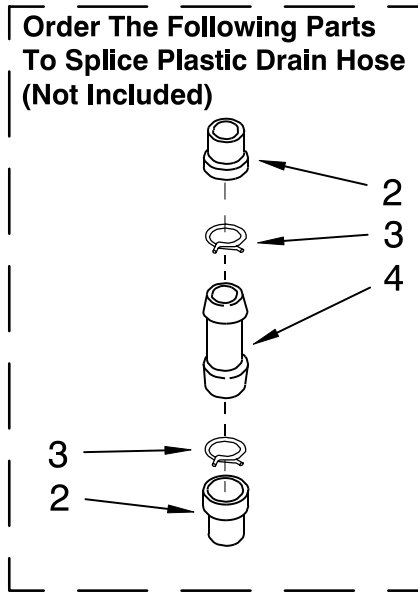

WATER SYSTEM PARTS

For Models: LSQ9549LQ1, LSQ9549LW1, LSQ9549LG1
(Designer White) (White/Grey) (Biscuit/Gold)

WS400

Illus. No.	Part No.	DESCRIPTION
1	285442	Connector Kit, Plastic Drain Hose
2	285321	Sleeve Kit, (Contains 2 Sleeves)
3	370447	Clamp, Hose
4	16272	Connector, Straight
5	285320	Siphon Break Kit (Not Included)
6	65349	Clamp, Hose
7	367031	Drain Protector (Not Included)

FOR ORDERING INFORMATION REFER TO PARTS PRICE LIST