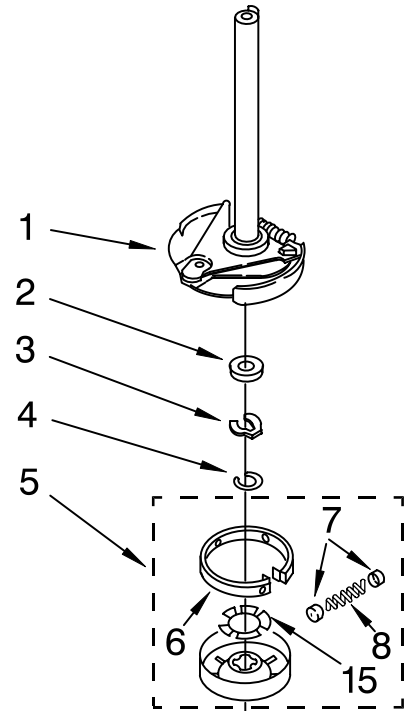

BRAKE, CLUTCH, GEARCASE, MOTOR AND PUMP PARTS

For Models: LSQ9549LQ1, LSQ9549LW1, LSQ9549LG1
(Designer White) (White/Grey) (Biscuit/Gold)

Illus. No.	Part No.	DESCRIPTION
1	388952	Brake & Drive Tube (Complete) (Refer to Page 11 For Further Breakdown)
2	63292	Washer, Spin Tube Thrust
3	62697	Ring, Spin Tube Support
4	63283	Ring, Retainer
5	3951311	Clutch (Complete)
6	3951308	Band & Lining, Clutch (Includes Illus. 7 & 8)
7	62646	Cap, Clutch Spring (2)
8	3946792	Spring, Clutch
9	3360630	Gearcase (Complete) (Refer To Page 12 Breakdown)

Illus. No.	Part No.	DESCRIPTION
10	3357334	Screw, Gearcase To Base (3)
11	62611	Plate, Motor Mount To Gearcase
12	62691	Grommet, Motor (4)
13	285753	Coupling, Motor & Isolation
15	3355454	Clip, Anti-Rattle
16	3400516	Screw
17	3349637	Retainer, Motor (2)
18	3362089	Shield, Tub To Motor
19	8528157	Motor, Main Drive
20	3952056	Switch, Main Drive Motor
21	62700	Retainer, Pump (2)
22	3363394	Pump (Complete)
23	3387485	Screw, 10-16 x 5/8
24	3946532	Shield, Motor