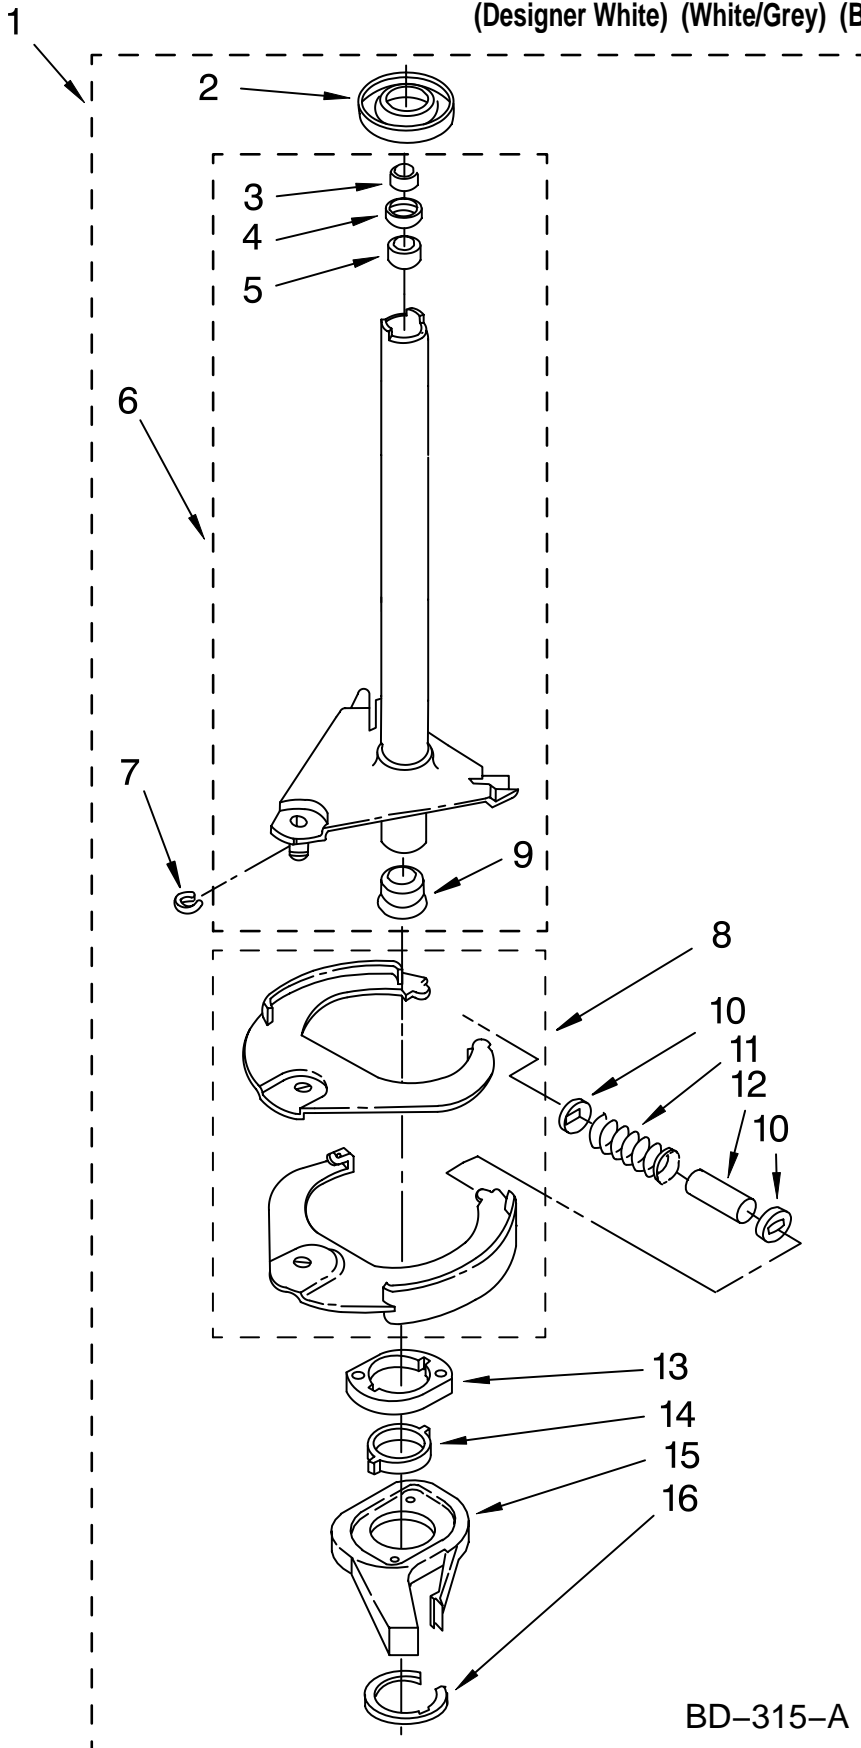

BRAKE AND DRIVE TUBE PARTS

For Models: LSQ9549LQ1, LSQ9549LW1, LSQ9549LG1
(Designer White) (White/Grey) (Biscuit/Gold)

Illus. No.	Part No.	DESCRIPTION
1	388952	Brake And Drive Tube (Complete)
2	62658	Ring, Thrust
3	91939	Seal, Oil
4	356427	Seal, Drive Tube
5	356937	Spacer, Drive Tube
6	64027	Tube, Basket Drive (Includes Illus. 3, 4, 5 & 9)
7	64035	Ring, Retaining
8	64232	Shoe, Brake
9	62703	"T" Bearing, Spin Tube
10	62648	Cap, Brake Spring (2)
11	387806	Spring, Brake
12	62909	Sleeve, Brake Spring
13	63023	Cam, Brake Release
14	63022	Sleeve, Cam
15	64194	Driver, Brake Cam
16	90368	Ring, Retaining

FOLLOWING PARTS NOT ILLUSTRATED

285208 Lubricant
(Use Only In Brake Shoe Assembly On Roller & Pin)

BD-315-A

FOR ORDERING INFORMATION REFER TO PARTS PRICE LIST