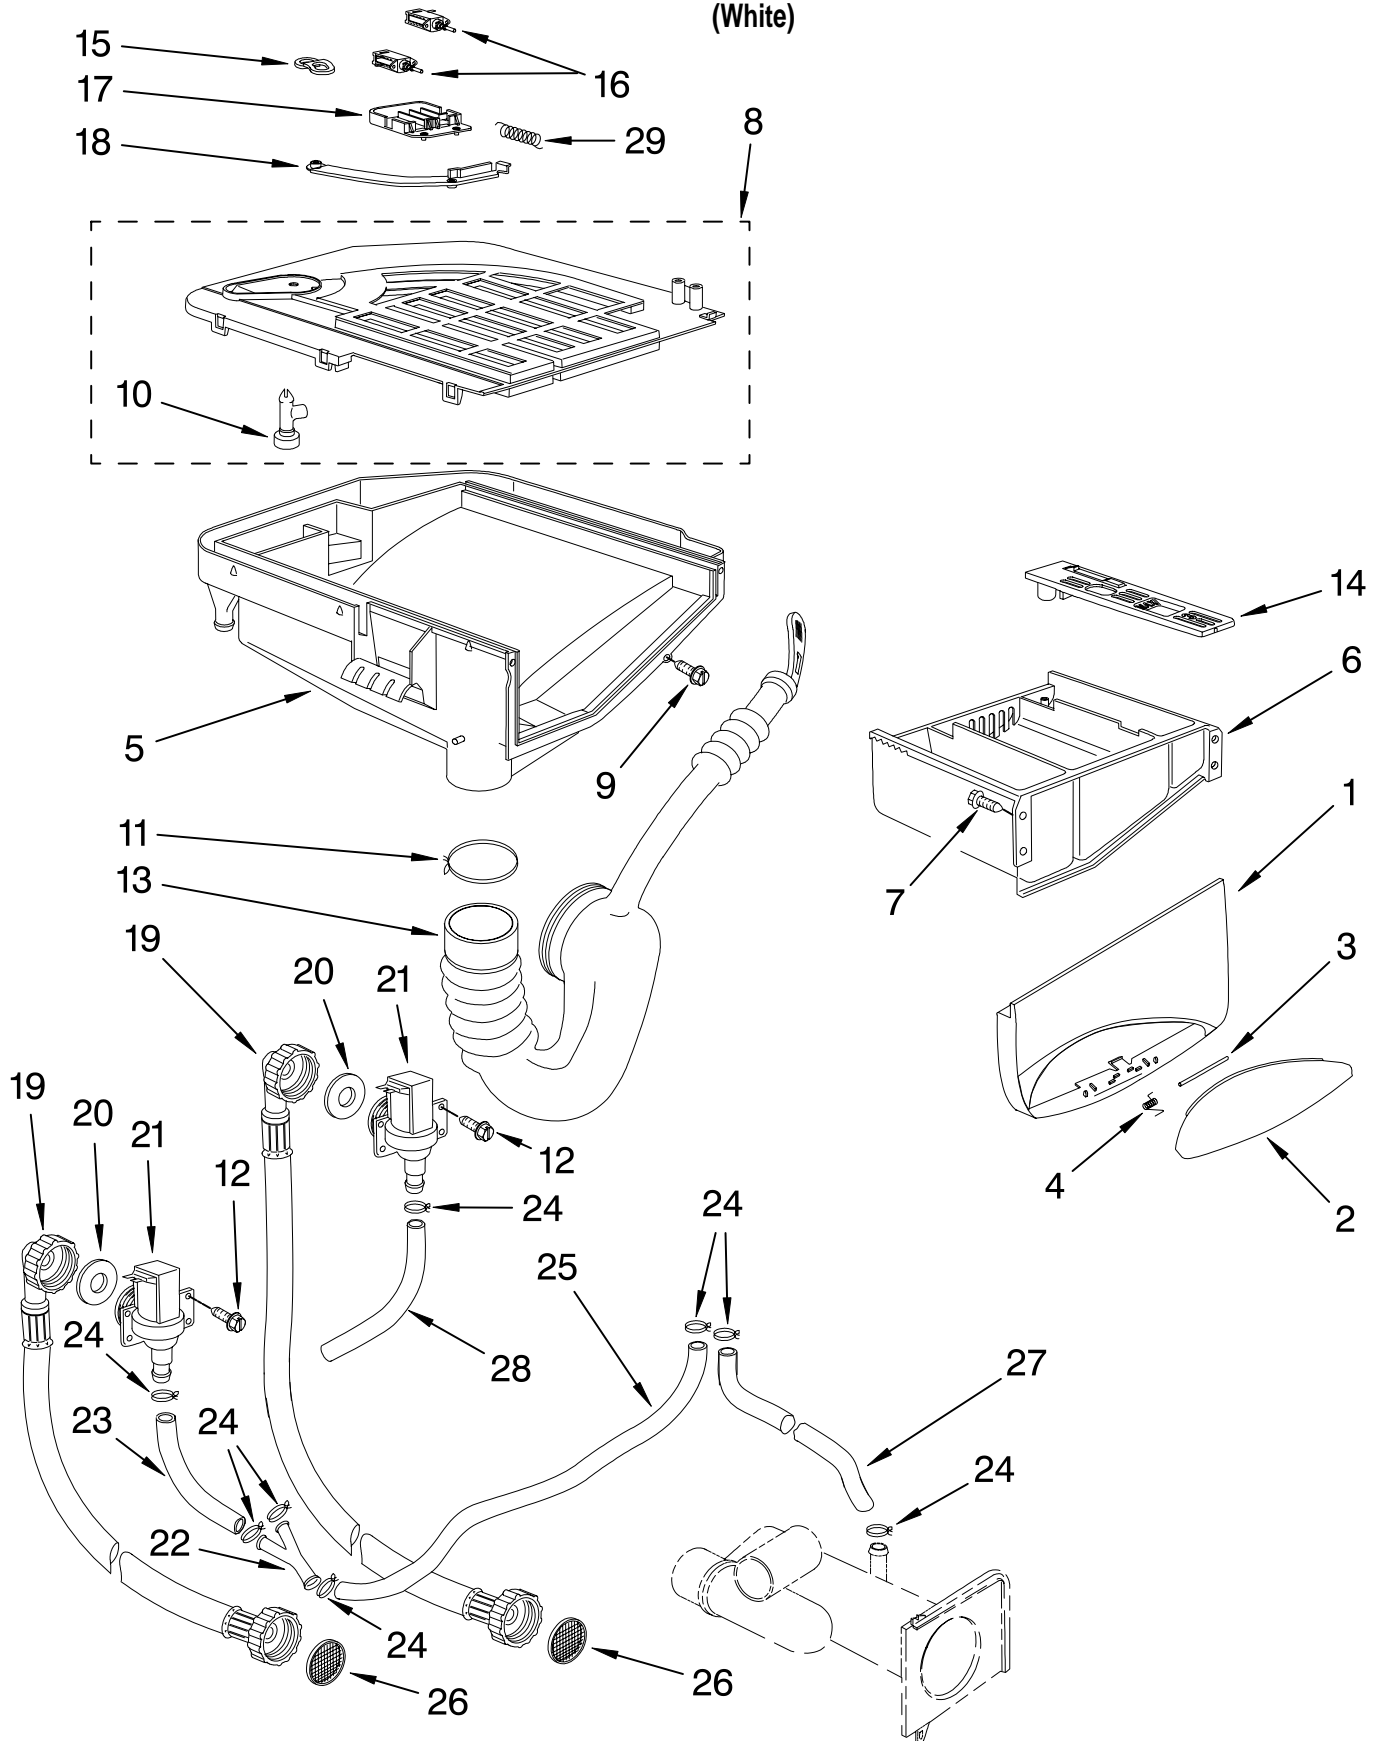

FOR ORDERING INFORMATION REFER TO PARTS PRICE LIST

CONTROL PANEL PARTS

For Model: LHW0050PQ4
(White)

Illus. No.	Part No.	DESCRIPTION
1	8182348	Control Panel
2	8182725	Button
3	8182350	Housing
4	8182323	Screw
5	8182351	Control, PCB
6	8182353	Support
7	8182354	Shield
8	8182355	Screw
9	8182352	Screw
10	8182356	LED, PCB
11	8182357	Gasket
12	8182358	Cable
13	8182359	Cable, Ribbon
14	8182360	Knob (2)
15	8182361	Spring, Knob
16	8182362	Push Button (3)
17	8182724	Switch, Cycle
18	8182723	Switch, Spin Speed
19	8182345	Screw
21	8182395	Switch, On/Off

FOR ORDERING INFORMATION REFER TO PARTS PRICE LIST

DOOR PARTS

For Model: LHW0050PQ4
(White)

Illus. No.	Part No.	DESCRIPTION
1	8182406	Door, Outer Frame
2	8182517	Retainer
3	8182333	Screw
4	8182405	Door Glass
6	8182414	Inner Frame
7	8182404	Inner Ring
8	8182403	Door Gasket
9	8182402	Outer Ring
10	8182733	Screw
12	8182401	Screw
13	8182407	Microswitch & Bracket Assembly
14	8182408	Door Handle
15	8182355	Screw

FOR ORDERING INFORMATION REFER TO PARTS PRICE LIST

DISPENSER PARTS

For Model: LHW0050PQ4
(White)

FOR ORDERING INFORMATION REFER TO PARTS PRICE LIST

DISPENSER PARTS

For Model: LHW0050PQ4
(White)

<u>Illus. No.</u>	<u>Part No.</u>	<u>DESCRIPTION</u>
1	8182371	Handle, Drawer
2	8182729	Overlay
3	8182383	Pin
4	8182730	Spring
5	8182367	Housing, Dispenser
6	8182370	Drawer, Detergent
7	8182377	Screw
8	8182727	Cover, Drawer
9	8182376	Screw
10	8182378	Dispenser
11	8182375	Clamp
12	8182323	Screw
13	8182373	Hose, Drawer
14	8182372	Cover, Bleach
15	8182379	Link
16	8182366	Actuator (2)
17	8182365	Bracket, Actuator
18	8182364	Arm
19		Hose, Fill
	8182389	Cold
	8182397	Hot
20	8182390	Washer
21		Water Valve
	8182387	Cold
	8182398	Hot
22	W10119091	Connector
23	W10119092	Hose, Short
24	8182374	Clamp, Hose (8)
25	W10119094	Hose, Detergent Drawer
26	8182396	Screen
27	8182399	Hose
28	W10119093	Hose, Long
29	8182726	Spring