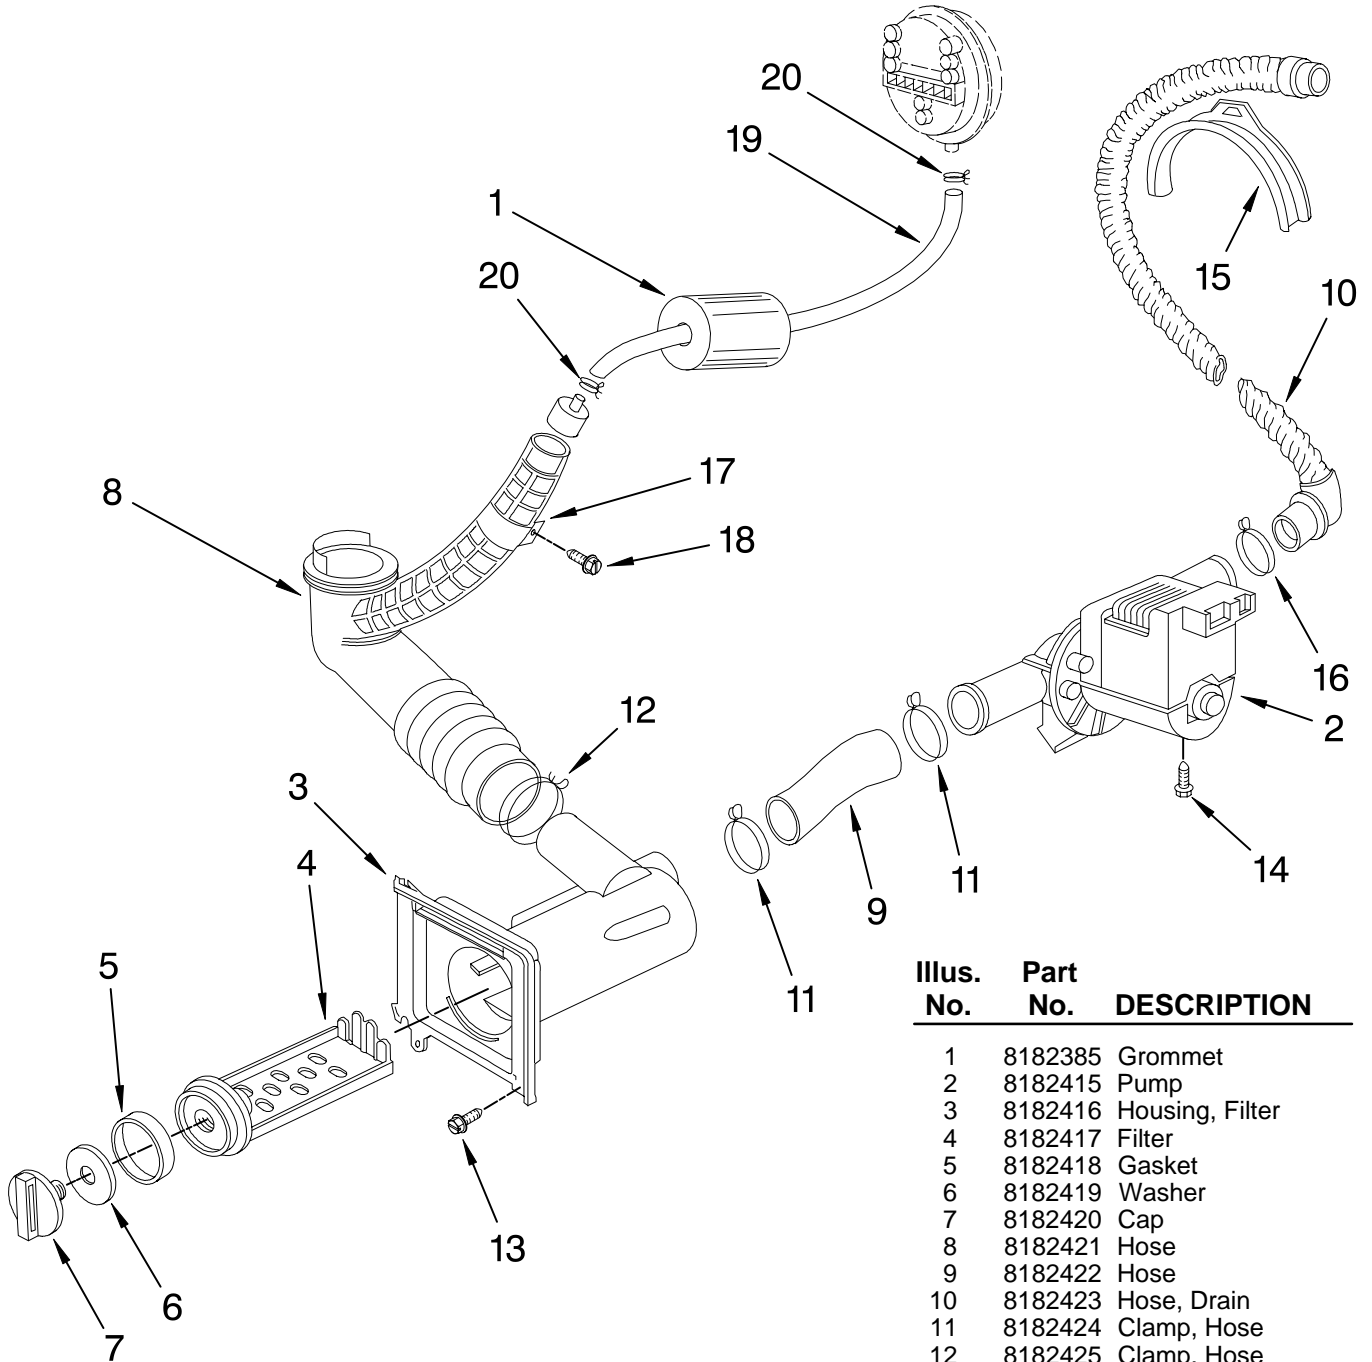

FOR ORDERING INFORMATION REFER TO PARTS PRICE LIST

BASKET AND TUB PARTS

For Model: LHW0050PQ4
(White)

FOR ORDERING INFORMATION REFER TO PARTS PRICE LIST

BASKET AND TUB PARTS

For Model: LHW0050PQ4

(White)

<u>Illus. No.</u>	<u>Part No.</u>	<u>DESCRIPTION</u>
1	W10119098	Tub
2	8182454	Basket
3	8182737	Pulley
4	8182444	Baffle
5	8182450	Drive Belt
6	8182539	Nut
7	8182445	Gasket, Tub
8	8182440	Screw
9	8182446	Counterweight, Bottom
10	8182448	Heater
11	8182447	Motor, Main Drive
12	8182457	Washer
13	8182453	Washer
14	8183108	Shock Absorber
15	8182451	Bushing
16	8182443	Screw
17	8182456	Thermostat
18	8182432	Screw
19	8182458	Screw, Ground
20	8182433	Thermal Cutoff
21	8182435	Gasket
22	W10119099	Cover, Rear Tub (Includes Seal & Bearings)
23	8182459	Screw (Ground)
24	8182434	Support, Element
25	8182436	Washer
26	8182437	Bushing, Upper
27	8182438	Bushing, Lower
28	8182442	Washer
29	8182739	Kit, Motor Mount
30	8182736	Vent Tube, Upper
31	8182412	Screw
32	8182568	Ring, Locking
33	8183133	Vent Tube
36	8183265	Plate, Air Passage

FOR ORDERING INFORMATION REFER TO PARTS PRICE LIST

PUMP PARTS

For Model: LHW0050PQ4
(White)

Illus. No.	Part No.	DESCRIPTION
1	8182385	Grommet
2	8182415	Pump
3	8182416	Housing, Filter
4	8182417	Filter
5	8182418	Gasket
6	8182419	Washer
7	8182420	Cap
8	8182421	Hose
9	8182422	Hose
10	8182423	Hose, Drain
11	8182424	Clamp, Hose
12	8182425	Clamp, Hose
13	8182426	Screw
14	8182427	Screw
15	8182428	Bracket, Hose
16	8182429	Clamp, Hose
17	8182430	Support
18	8182431	Screw
19	8182409	Hose, Pressure Switch
20	8182375	Clamp, Hose