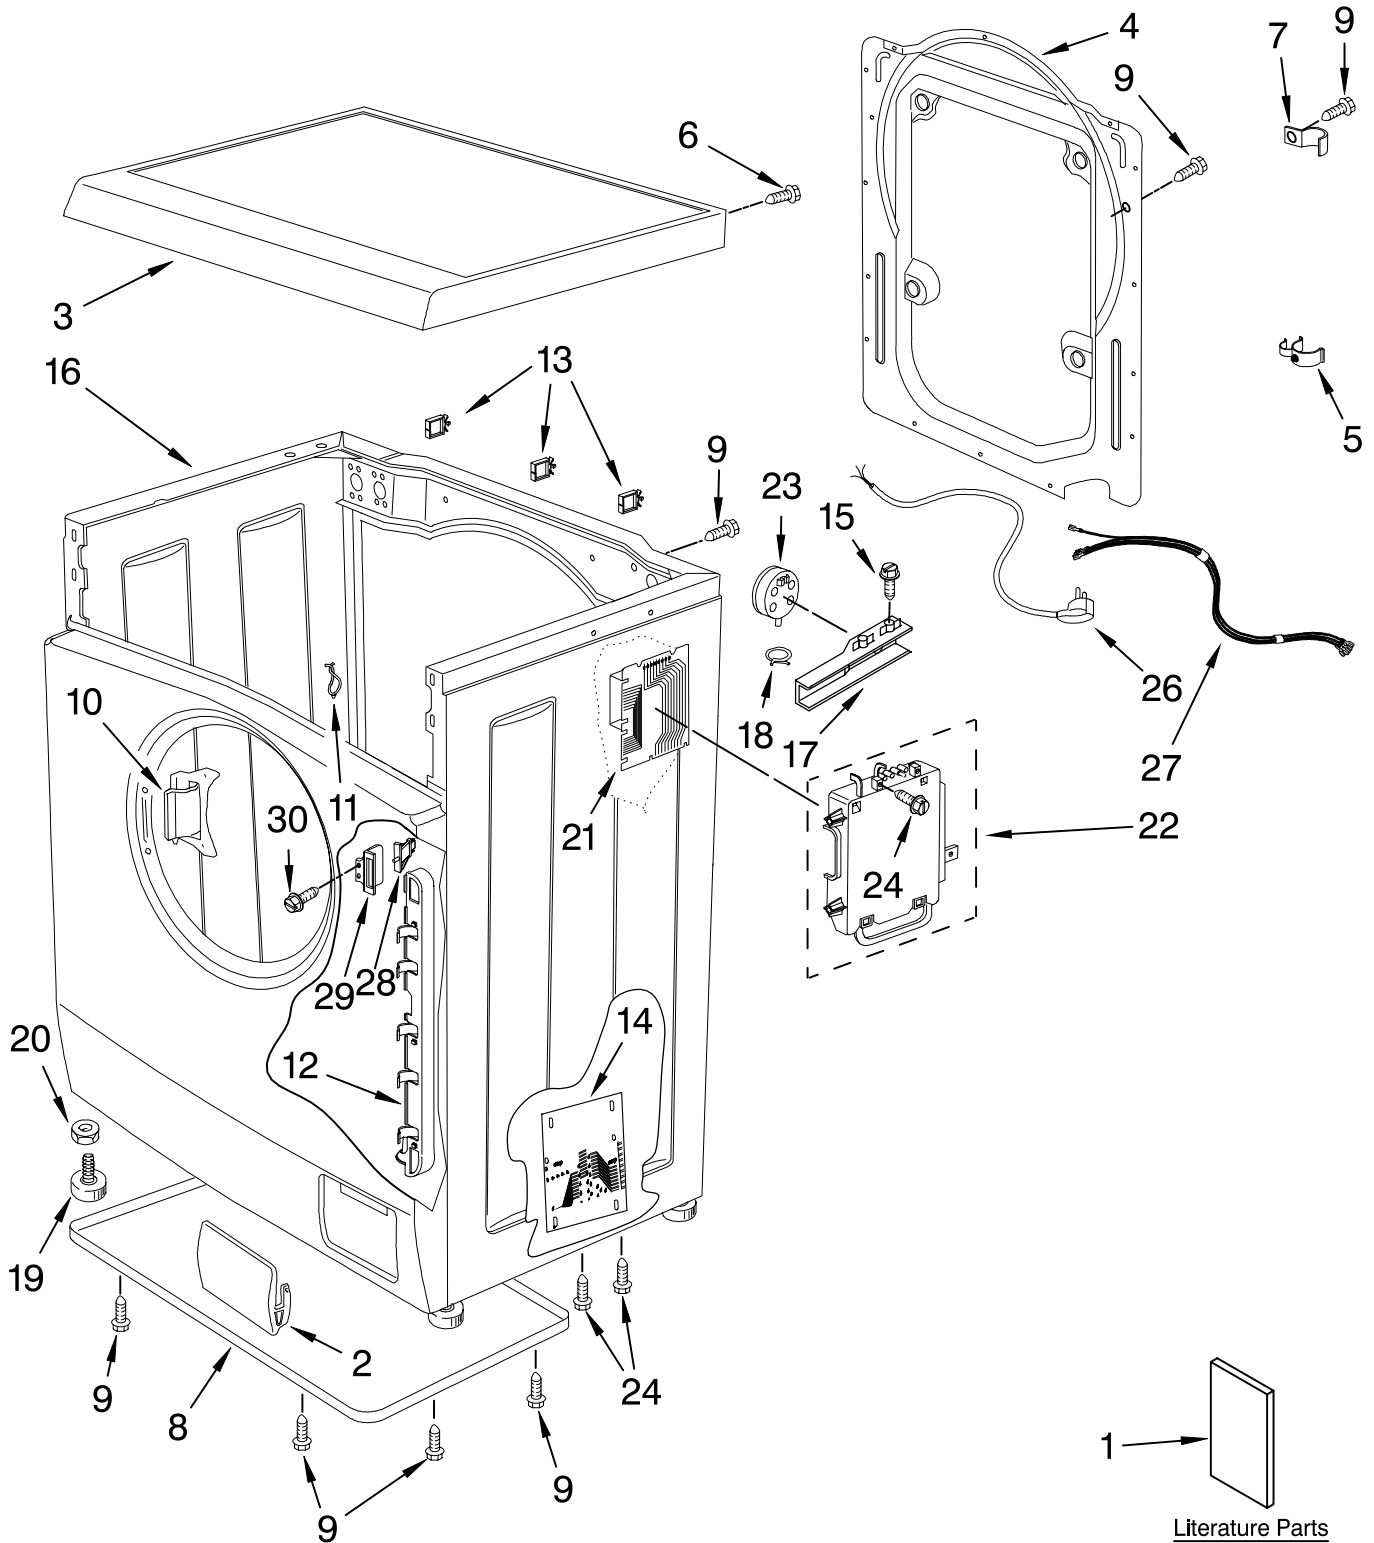

TOP AND CABINET PARTS

For Model: LHW0050PQ4
(White)

COMPACT AUTOMATIC
WASHER

FOR ORDERING INFORMATION REFER TO PARTS PRICE LIST

TOP AND CABINET PARTS

For Model: LHW0050PQ4
(White)

<u>Illus. No.</u>	<u>Part No.</u>	<u>DESCRIPTION</u>
1		Literature Parts
	8580423	Use & Care Guide
	8183140	Wiring Diagram
	8182569	Energy Guide
2	8183143	Cover, Filter
3	8182719	Top
4	8183139	Panel, Rear
5	8182325	Clamp, Hose
6	8182338	Screw
7	8182324	Clamp, Hose
8	8183142	Bottom Plate
9	8182323	Screw
10		Hinge (Not Serviced)
11	8182321	Clip, Harness
12	8182322	Support, Harness
13	8182328	Clip
14	8183137	Control, Inverter (Motor)
15	W10119096	Screw
16		Cabinet (Not Serviced)
17	W10119095	Bracket, Pressure Switch
18	W10119097	Clamp
19	8182334	Foot, Leveling
20	8182337	Nut
21	8183136	Electronic Control
22	8182342	Bracket, Control
23	8182388	Switch, Pressure
24	8182341	Screw
26	8183135	Power Cord
27	8183138	Harness, Main
28	8182690	Microswitch, Door
29	8182718	Bracket
30	8182401	Screw

FOR ORDERING INFORMATION REFER TO PARTS PRICE LIST

CONTROL PANEL PARTS

For Model: LHW0050PQ4
(White)

Illus. No.	Part No.	DESCRIPTION
1	8182348	Control Panel
2	8182725	Button
3	8182350	Housing
4	8182323	Screw
5	8182351	Control, PCB
6	8182353	Support
7	8182354	Shield
8	8182355	Screw
9	8182352	Screw
10	8182356	LED, PCB
11	8182357	Gasket
12	8182358	Cable
13	8182359	Cable, Ribbon
14	8182360	Knob (2)
15	8182361	Spring, Knob
16	8182362	Push Button (3)
17	8182724	Switch, Cycle
18	8182723	Switch, Spin Speed
19	8182345	Screw
21	8182395	Switch, On/Off

FOR ORDERING INFORMATION REFER TO PARTS PRICE LIST

DOOR PARTS

For Model: LHW0050PQ4
(White)

Illus. No.	Part No.	DESCRIPTION
1	8182406	Door, Outer Frame
2	8182517	Retainer
3	8182333	Screw
4	8182405	Door Glass
6	8182414	Inner Frame
7	8182404	Inner Ring
8	8182403	Door Gasket
9	8182402	Outer Ring
10	8182733	Screw
12	8182401	Screw
13	8182407	Microswitch & Bracket Assembly
14	8182408	Door Handle
15	8182355	Screw