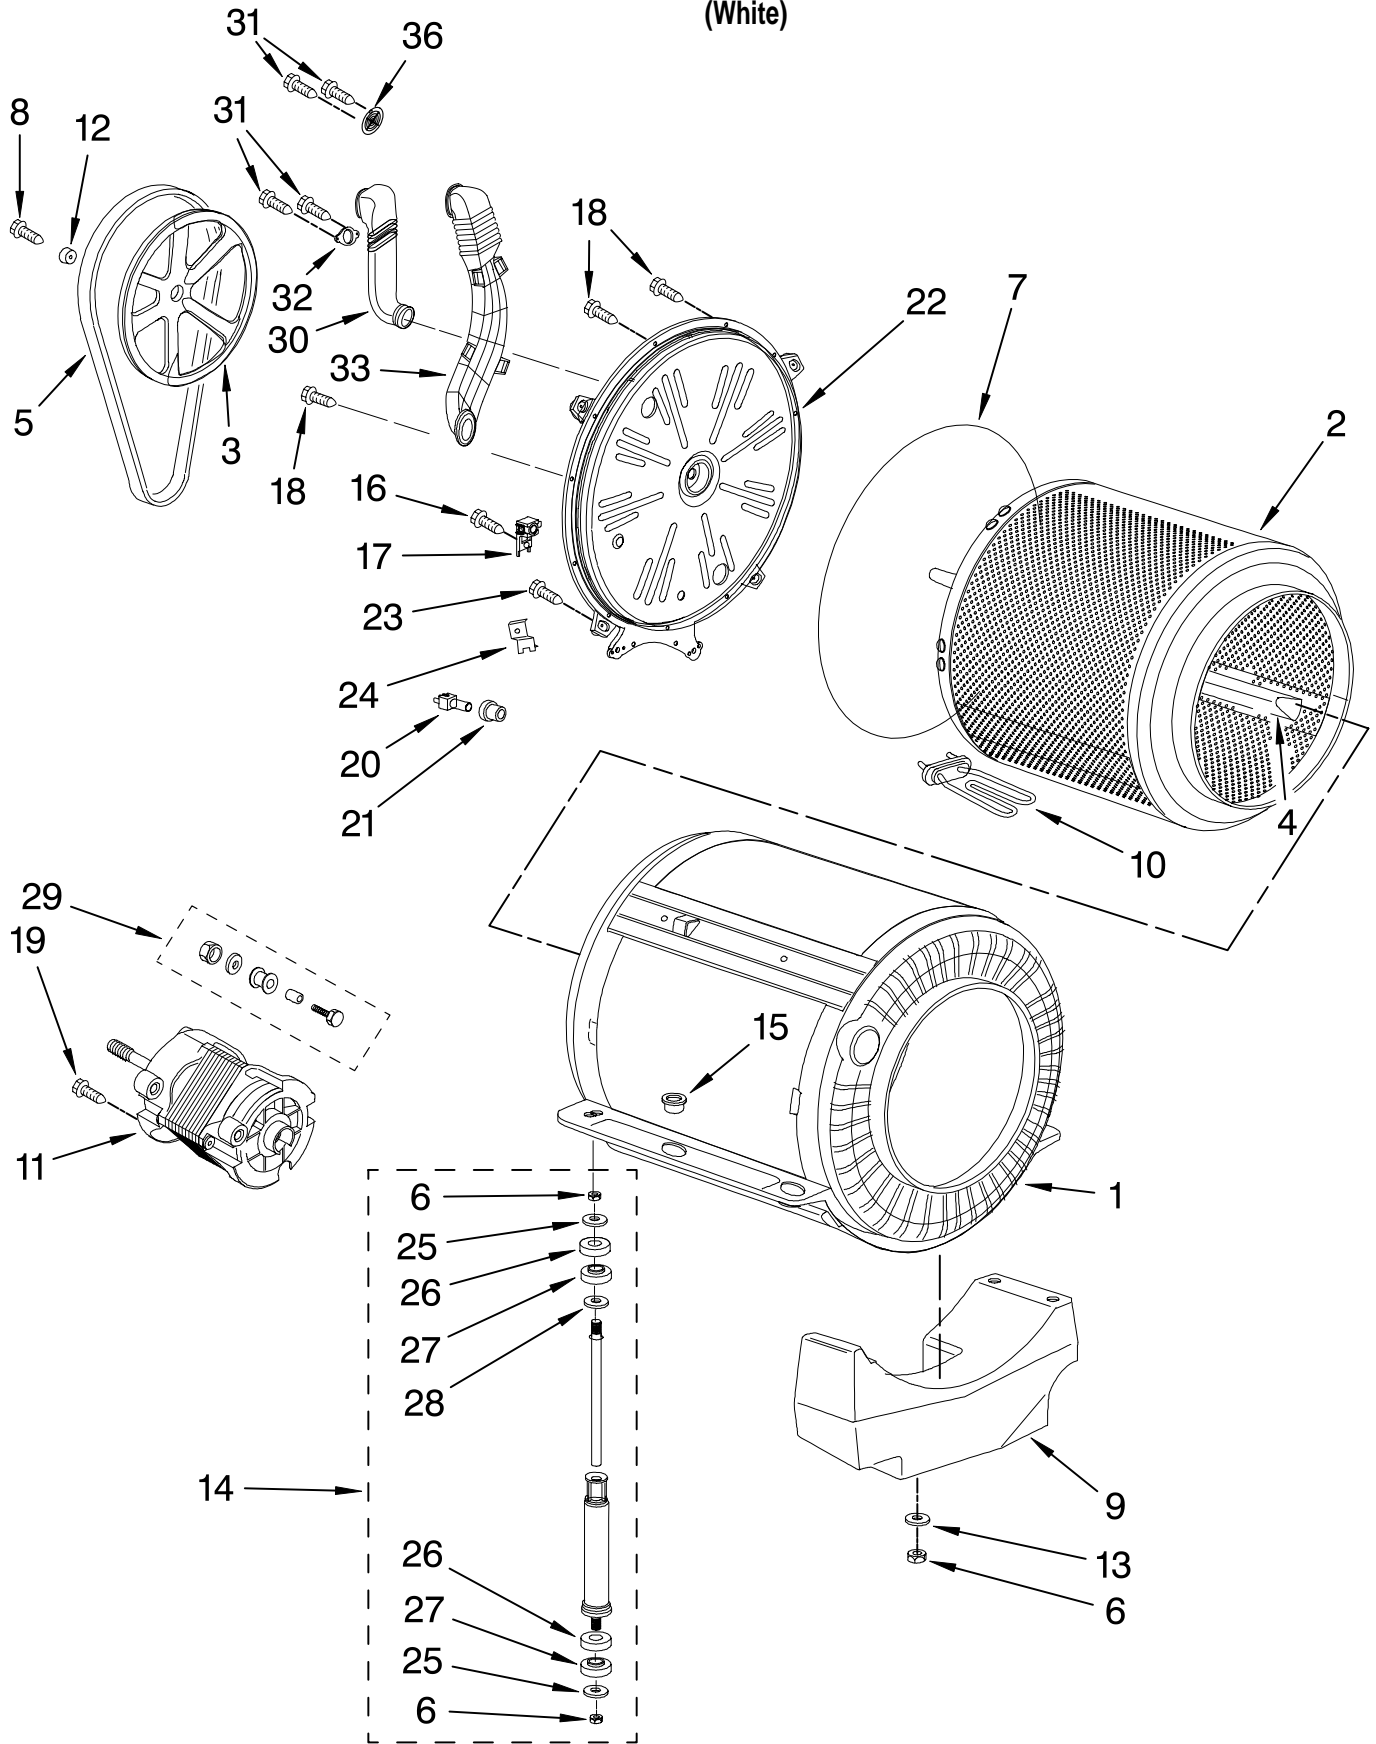

BASKET AND TUB PARTS

For Model: LHW0050PQ4
(White)

FOR ORDERING INFORMATION REFER TO PARTS PRICE LIST

BASKET AND TUB PARTS

For Model: LHW0050PQ4

(White)

<u>Illus. No.</u>	<u>Part No.</u>	<u>DESCRIPTION</u>
1	W10119098	Tub
2	8182454	Basket
3	8182737	Pulley
4	8182444	Baffle
5	8182450	Drive Belt
6	8182539	Nut
7	8182445	Gasket, Tub
8	8182440	Screw
9	8182446	Counterweight, Bottom
10	8182448	Heater
11	8182447	Motor, Main Drive
12	8182457	Washer
13	8182453	Washer
14	8183108	Shock Absorber
15	8182451	Bushing
16	8182443	Screw
17	8182456	Thermostat
18	8182432	Screw
19	8182458	Screw, Ground
20	8182433	Thermal Cutoff
21	8182435	Gasket
22	W10119099	Cover, Rear Tub (Includes Seal & Bearings)
23	8182459	Screw (Ground)
24	8182434	Support, Element
25	8182436	Washer
26	8182437	Bushing, Upper
27	8182438	Bushing, Lower
28	8182442	Washer
29	8182739	Kit, Motor Mount
30	8182736	Vent Tube, Upper
31	8182412	Screw
32	8182568	Ring, Locking
33	8183133	Vent Tube
36	8183265	Plate, Air Passage

FOR ORDERING INFORMATION REFER TO PARTS PRICE LIST