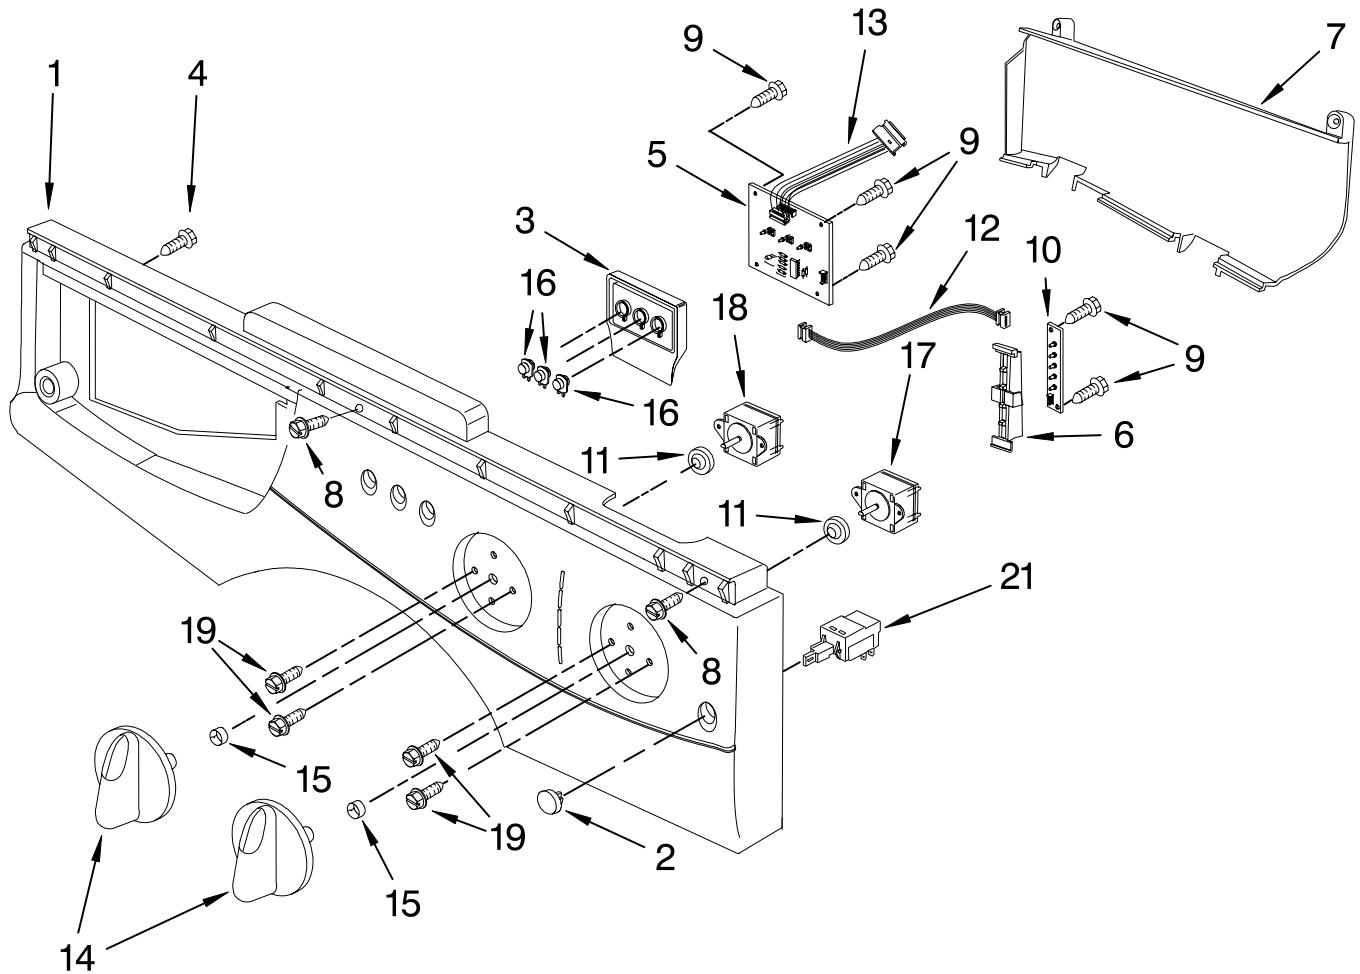

TOP AND CABINET PARTS

For Model: LHW0050PQ4
(White)

COMPACT AUTOMATIC
WASHER

FOR ORDERING INFORMATION REFER TO PARTS PRICE LIST

TOP AND CABINET PARTS

For Model: LHW0050PQ4
(White)

<u>Illus. No.</u>	<u>Part No.</u>	<u>DESCRIPTION</u>
1		Literature Parts
	8580423	Use & Care Guide
	8183140	Wiring Diagram
	8182569	Energy Guide
2	8183143	Cover, Filter
3	8182719	Top
4	8183139	Panel, Rear
5	8182325	Clamp, Hose
6	8182338	Screw
7	8182324	Clamp, Hose
8	8183142	Bottom Plate
9	8182323	Screw
10		Hinge (Not Serviced)
11	8182321	Clip, Harness
12	8182322	Support, Harness
13	8182328	Clip
14	8183137	Control, Inverter (Motor)
15	W10119096	Screw
16		Cabinet (Not Serviced)
17	W10119095	Bracket, Pressure Switch
18	W10119097	Clamp
19	8182334	Foot, Leveling
20	8182337	Nut
21	8183136	Electronic Control
22	8182342	Bracket, Control
23	8182388	Switch, Pressure
24	8182341	Screw
26	8183135	Power Cord
27	8183138	Harness, Main
28	8182690	Microswitch, Door
29	8182718	Bracket
30	8182401	Screw

FOR ORDERING INFORMATION REFER TO PARTS PRICE LIST

CONTROL PANEL PARTS

For Model: LHW0050PQ4
(White)

Illus. No.	Part No.	DESCRIPTION
1	8182348	Control Panel
2	8182725	Button
3	8182350	Housing
4	8182323	Screw
5	8182351	Control, PCB
6	8182353	Support
7	8182354	Shield
8	8182355	Screw
9	8182352	Screw
10	8182356	LED, PCB
11	8182357	Gasket
12	8182358	Cable
13	8182359	Cable, Ribbon
14	8182360	Knob (2)
15	8182361	Spring, Knob
16	8182362	Push Button (3)
17	8182724	Switch, Cycle
18	8182723	Switch, Spin Speed
19	8182345	Screw
21	8182395	Switch, On/Off

FOR ORDERING INFORMATION REFER TO PARTS PRICE LIST

DOOR PARTS

For Model: LHW0050PQ4
(White)

Illus. No.	Part No.	DESCRIPTION
1	8182406	Door, Outer Frame
2	8182517	Retainer
3	8182333	Screw
4	8182405	Door Glass
6	8182414	Inner Frame
7	8182404	Inner Ring
8	8182403	Door Gasket
9	8182402	Outer Ring
10	8182733	Screw
12	8182401	Screw
13	8182407	Microswitch & Bracket Assembly
14	8182408	Door Handle
15	8182355	Screw