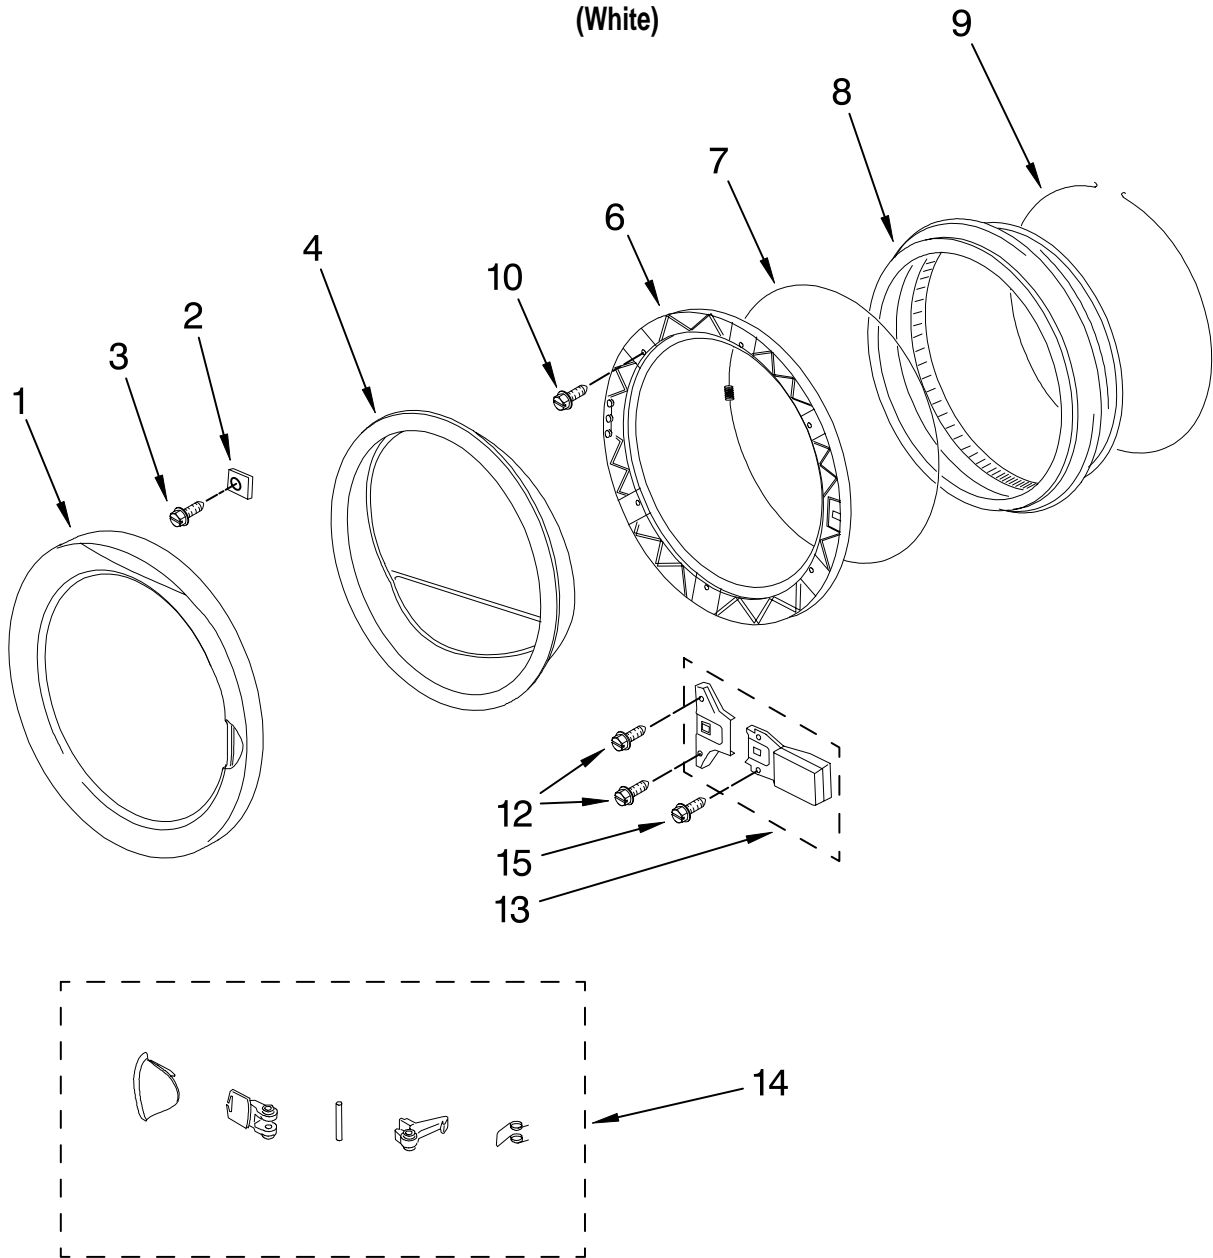

FOR ORDERING INFORMATION REFER TO PARTS PRICE LIST

CONTROL PANEL PARTS

For Model: LHW0050PQ4
(White)

Illus. No.	Part No.	DESCRIPTION
1	8182348	Control Panel
2	8182725	Button
3	8182350	Housing
4	8182323	Screw
5	8182351	Control, PCB
6	8182353	Support
7	8182354	Shield
8	8182355	Screw
9	8182352	Screw
10	8182356	LED, PCB
11	8182357	Gasket
12	8182358	Cable
13	8182359	Cable, Ribbon
14	8182360	Knob (2)
15	8182361	Spring, Knob
16	8182362	Push Button (3)
17	8182724	Switch, Cycle
18	8182723	Switch, Spin Speed
19	8182345	Screw
21	8182395	Switch, On/Off

FOR ORDERING INFORMATION REFER TO PARTS PRICE LIST

DOOR PARTS

For Model: LHW0050PQ4
(White)

Illus. No.	Part No.	DESCRIPTION
1	8182406	Door, Outer Frame
2	8182517	Retainer
3	8182333	Screw
4	8182405	Door Glass
6	8182414	Inner Frame
7	8182404	Inner Ring
8	8182403	Door Gasket
9	8182402	Outer Ring
10	8182733	Screw
12	8182401	Screw
13	8182407	Microswitch & Bracket Assembly
14	8182408	Door Handle
15	8182355	Screw

FOR ORDERING INFORMATION REFER TO PARTS PRICE LIST

PUMP PARTS

For Model: LHW0050PQ4
(White)

Illus. No.	Part No.	DESCRIPTION
1	8182385	Grommet
2	8182415	Pump
3	8182416	Housing, Filter
4	8182417	Filter
5	8182418	Gasket
6	8182419	Washer
7	8182420	Cap
8	8182421	Hose
9	8182422	Hose
10	8182423	Hose, Drain
11	8182424	Clamp, Hose
12	8182425	Clamp, Hose
13	8182426	Screw
14	8182427	Screw
15	8182428	Bracket, Hose
16	8182429	Clamp, Hose
17	8182430	Support
18	8182431	Screw
19	8182409	Hose, Pressure Switch
20	8182375	Clamp, Hose