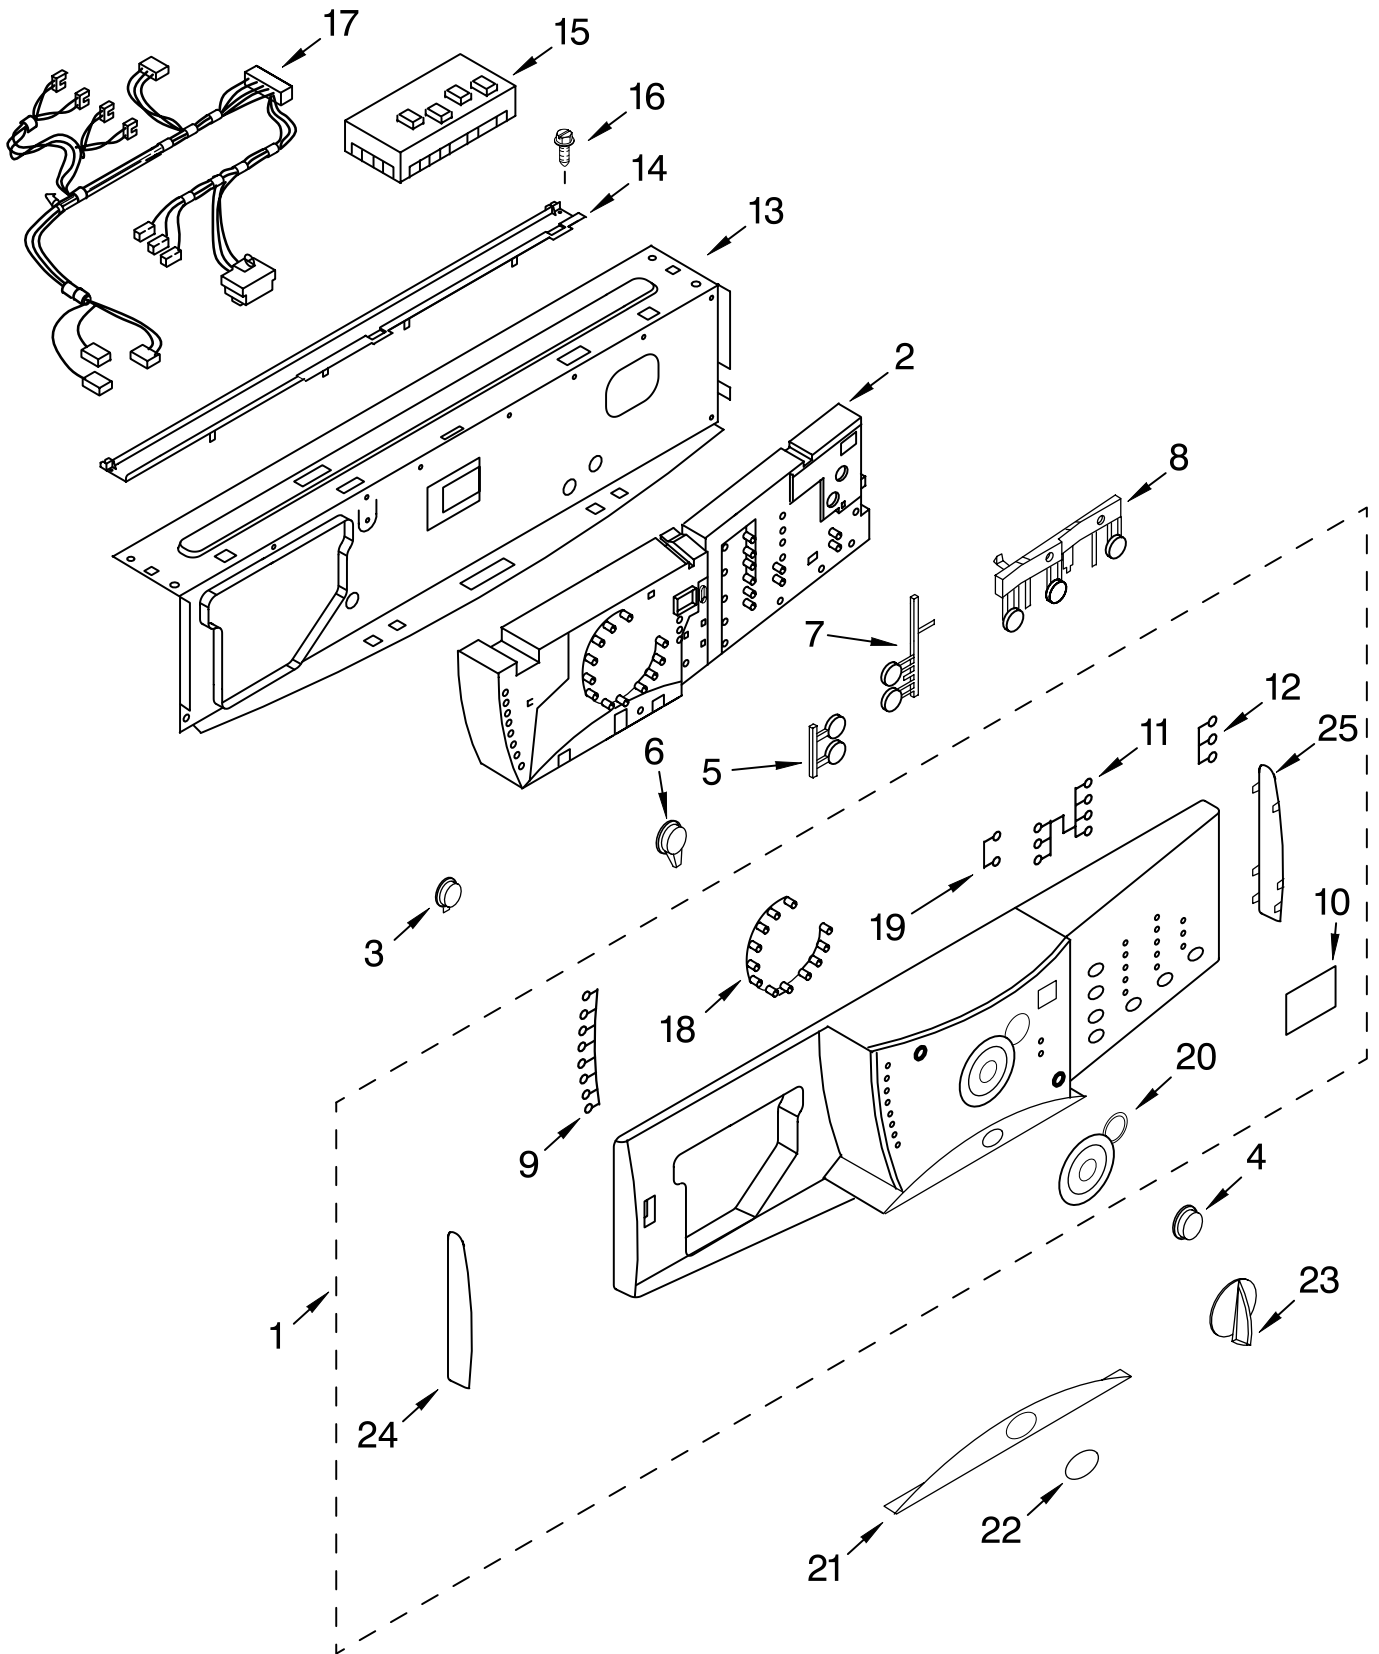

CONTROL PANEL PARTS

For Models: GHW9100LW2, GHW9100LQ2
(White/Platinum) (White/Blue)

FOR ORDERING INFORMATION REFER TO PARTS PRICE LIST

CONTROL PANEL PARTS

For Models: GHW9100LW2, GHW9100LQ2
(White/Platinum) (White/Blue)

Illus. No.	Part No.	DESCRIPTION
1		Panel, Control
	8181885	Platinum
	8181886	Blue
2	8181905	User Interface
3	8181860	Button, Power
4	8181861	Button, Start
5		Button Set, Soil Level
	8181863	Platinum
	8181882	Blue
6	8181862	Button, Pause/Cancel
7		Button Set, Options
	8181889	Platinum
	8181892	Blue
8		Button Set, Spin/Temperature
	8181865	Platinum
	8181884	Blue
9	8181868	Light, Indicator (Status)
10	8181856	Window, Display
11	8181908	Light, Indicator (7 Lights)
12	8181871	Light, Indicator (3 Lights)
13	8181639	Brace, Front Top
14	8181640	Channel, Water
15	8181923	Microcomputer, Machine Control
16	8181756	Screw
17	8181783	Harness, Wire
18	8181906	Light, Indicator (Program)
19	8181907	Light, Indicator (2 Lights)
20	8181855	Bezel, Knob
21	8181857	Overlay, Door
22	8181858	Medallion
23		Knob, Control
	8181859	Platinum
	8181881	Blue
24	8181852	Endcap, Left
25	8181853	Endcap, Right

FOR ORDERING INFORMATION REFER TO PARTS PRICE LIST