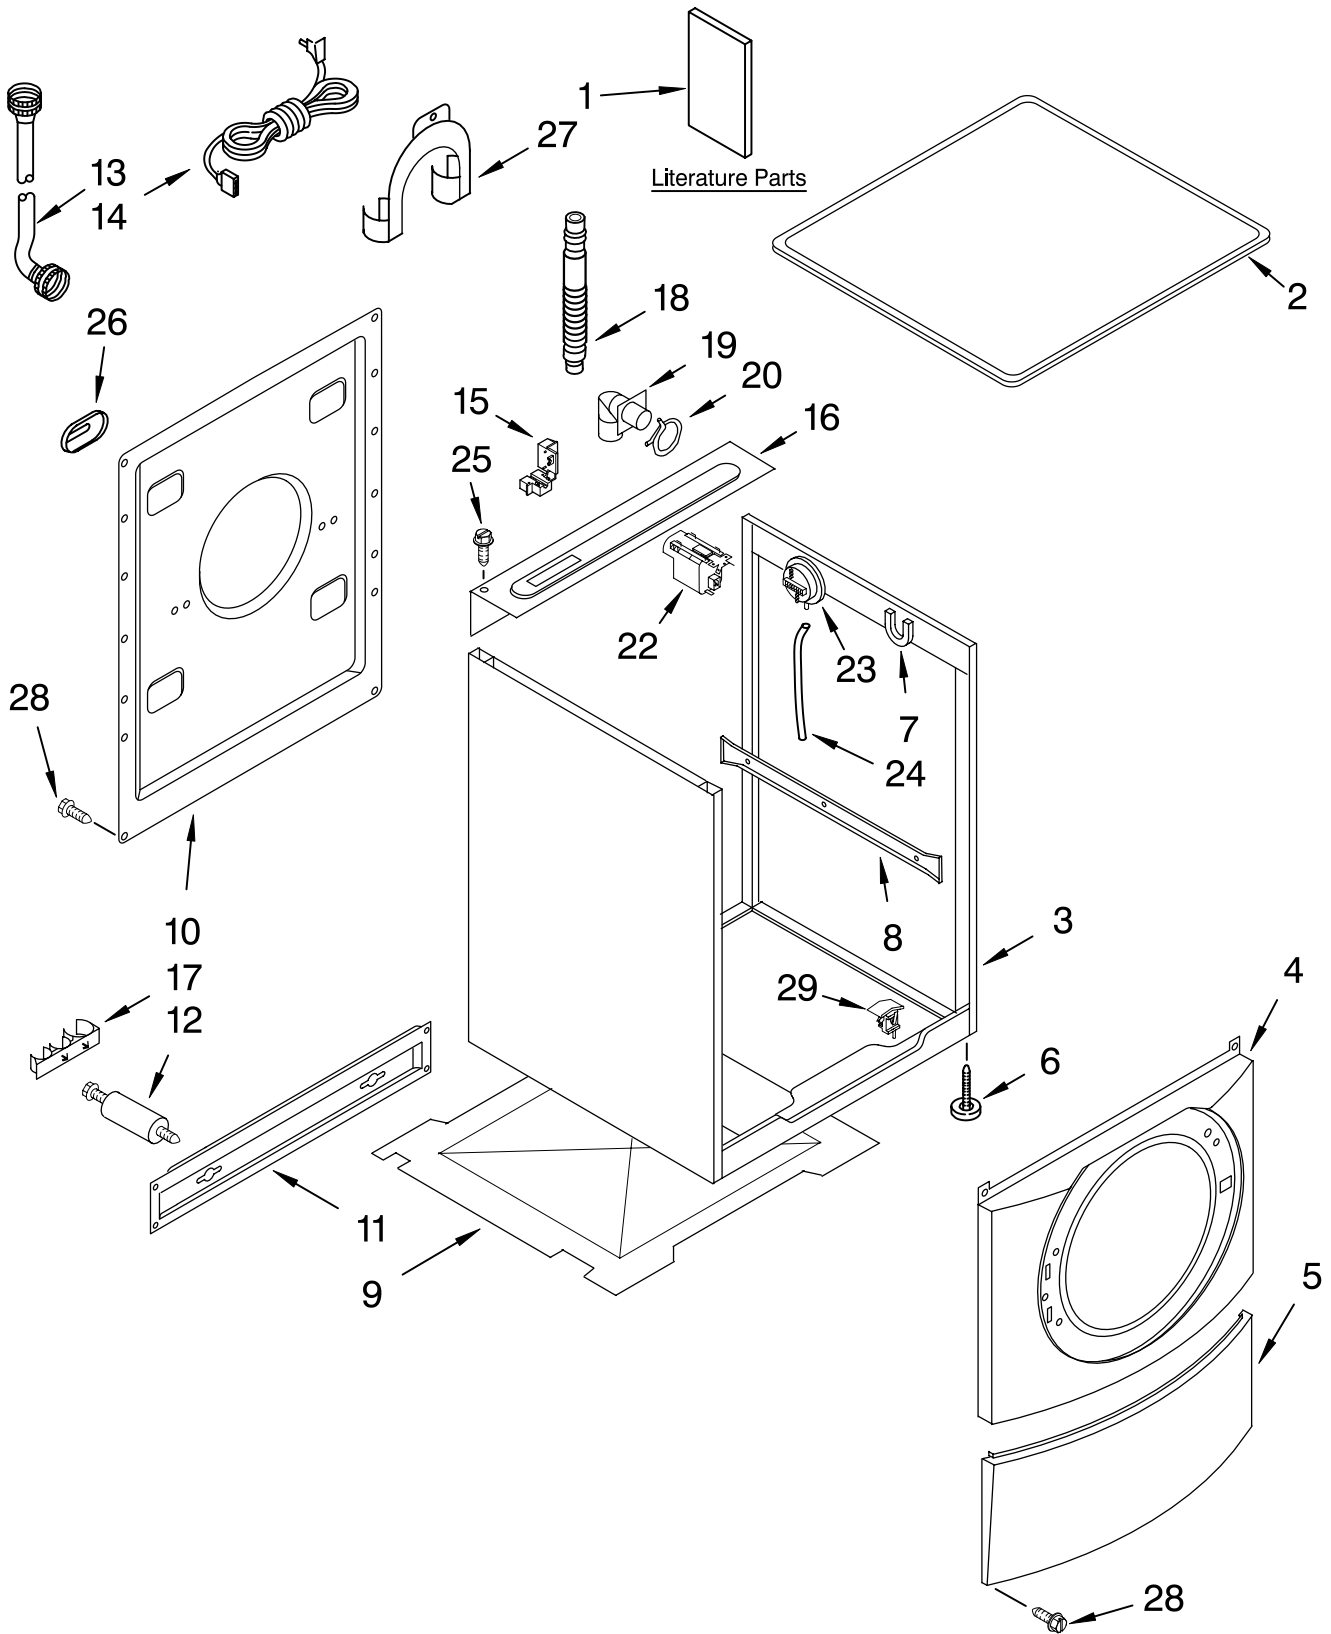

TOP AND CABINET PARTS

For Models: GHW9100LW2, GHW9100LQ2
(White/Platinum) (White/Blue)

AUTOMATIC
WASHER

FOR ORDERING INFORMATION REFER TO PARTS PRICE LIST

TOP AND CABINET PARTS

For Models: GHW9100LW2, GHW9100LQ2
(White/Platinum) (White/Blue)

Illus. No.	Part No.	DESCRIPTION
1		Literature Parts
	LIT8182199	Use & Care Guide
	LIT8181790	Tech Sheet
	LIT8182197	Energy Guide
	LIT8182196	Quick Start Guide
	LIT8182198	Dispenser Guide
	LIT8182193	DVD-Instruction
2	8181799	Top
3	8181630	Cabinet
4	8181838	Panel, Front
5	8181643	Toe Panel
6	8181636	Foot, Leveling
7	8181763	Bracket, Spring
8	8181634	Brace, Side Panel
9	8181635	Pan, Bottom
10	8182118	Panel, Rear
11	8182117	Brace, Transport
12		Bolt, Shipping
	8182124	Upper
	8182125	Lower
13		Hose, Water Inlet
	8181706	Blue Coupler
	8181707	Red Coupler
14	8182120	Cord, Power
15	8181690	Strain Relief
16	8182116	Brace, Rear
17	8181749	Clamp, Tube Transportation
18	8181737	Outer Drain Hose
19	8181738	Connector, Hose Outlet
20	8181752	Clamp, Hose
22	8181683	Filter, Interference
23	8181695	Switch, Pressure
24	8181739	Hose, Pressure Switch
25	8181691	Screw
26	8181767	Cover, Transport
27	8181768	Storage, Hose
28	8181828	Screw
29	8181930	Microswitch (2)

Following Parts Not Illustrated

8182109 Harness Channel