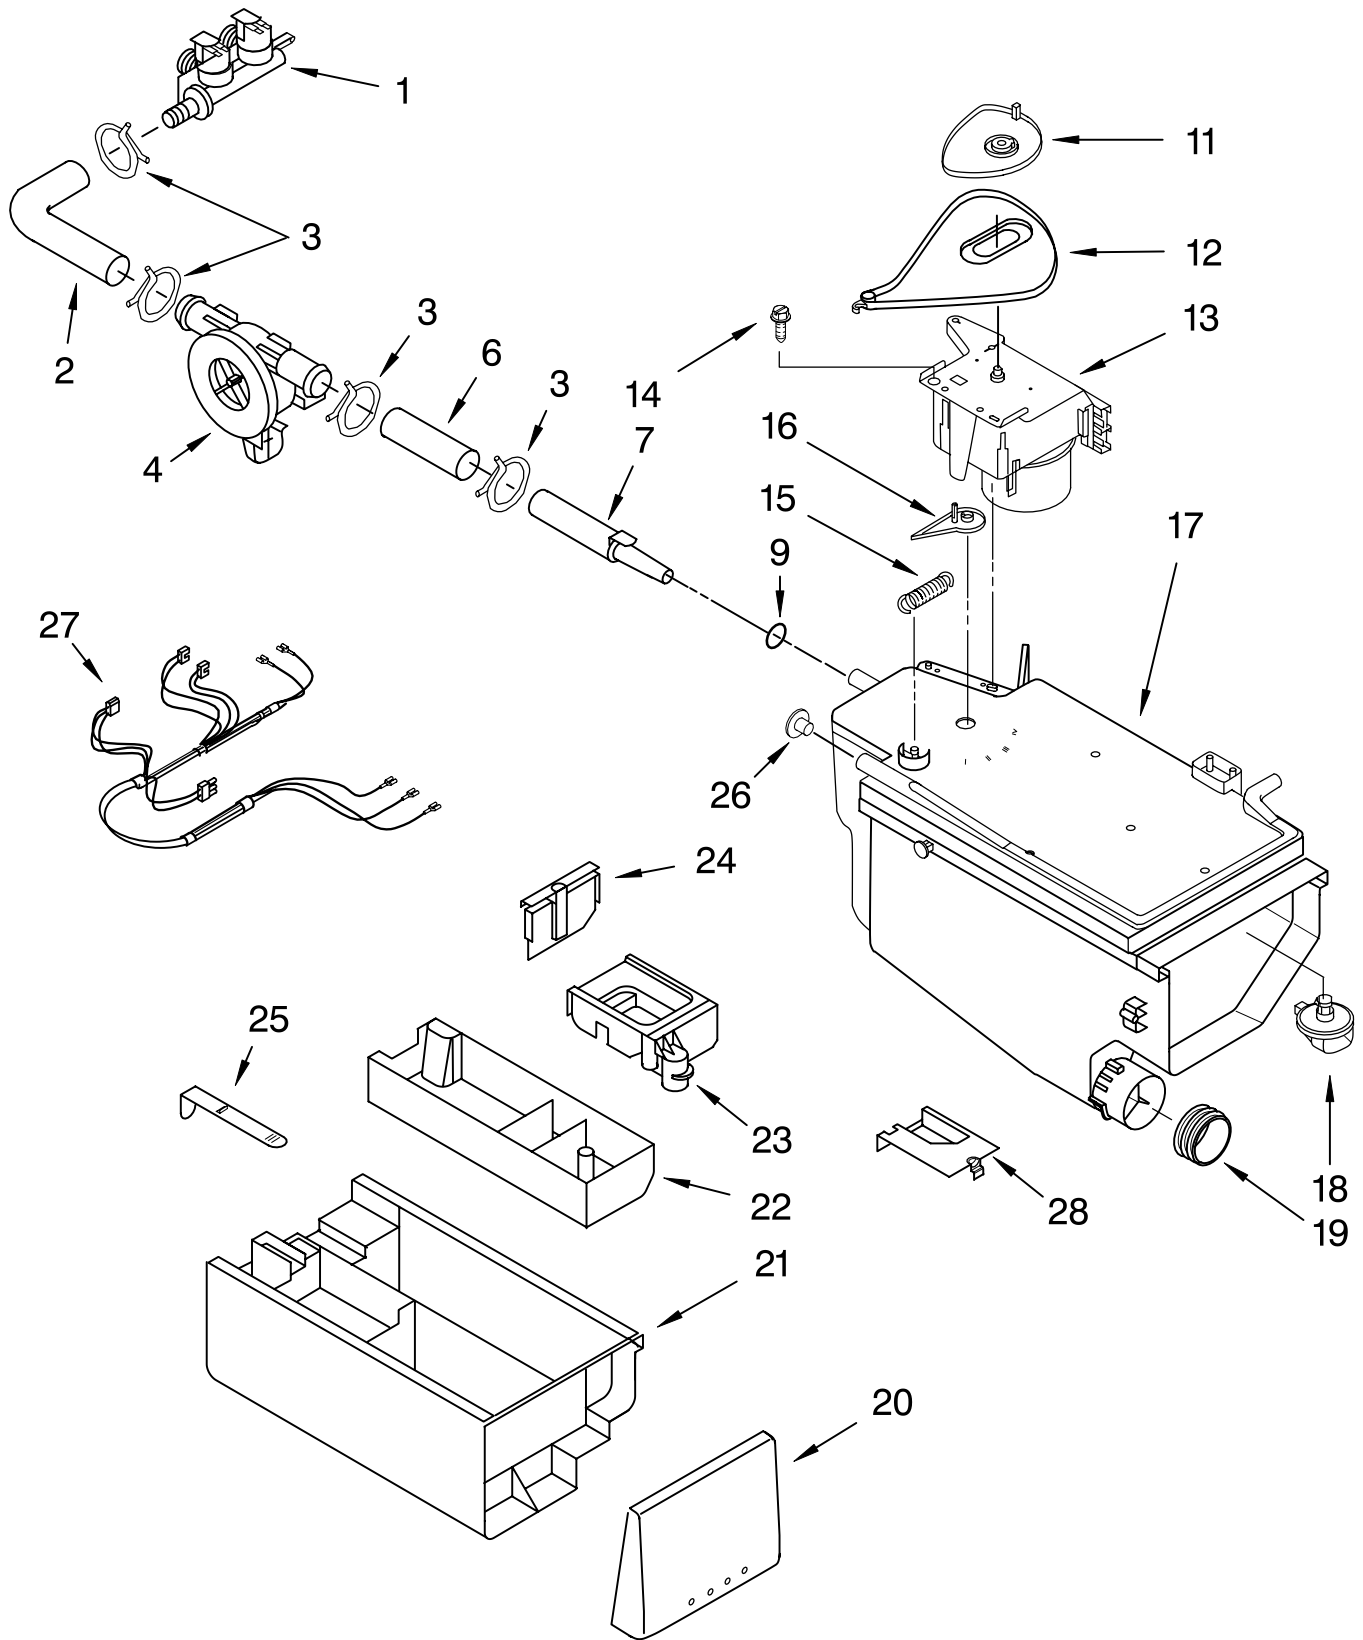

DISPENSER PARTS

For Models: GHW9100LW2, GHW9100LQ2
(White/Platinum) (White/Blue)

FOR ORDERING INFORMATION REFER TO PARTS PRICE LIST

DISPENSER PARTS

For Models: GHW9100LW2, GHW9100LQ2
(White/Platinum) (White/Blue)

Illus. No.	Part No.	DESCRIPTION
1	8181694	Valve, Inlet
2	8181710	Hose, Flowmeter (L-Shaped)
3	8181751	Clamp
4	8181696	Flowmeter
6	8181708	Hose, Flowmeter
7	8181713	Nozzle, Inlet
9	8181714	O-Ring
11	8181726	Cam, Actuator
12	8181725	Lever, Water Distribution
13	8181723	Actuator
14	8181759	Screw, Self-Cutting
15	8181727	Spring, Lever
16	8181724	Connection, Lever
17	8182122	Dispenser
18	8181712	Nozzle, Distribution
19	8181747	Seal
20		Handle, Drawer
	8181887	Platinum
	8181888	Blue
21	8181720	Drawer, Detergent
22	8181722	Container, Detergent
23	8181729	Siphon, Bleach/Softener
24	8182131	Separator
25	8181721	Hook, Drawer
26	8182123	Cap
27	8181781	Harness, Wiring (Inlet Valve)
28	8181898	Cover, Pre-Wash