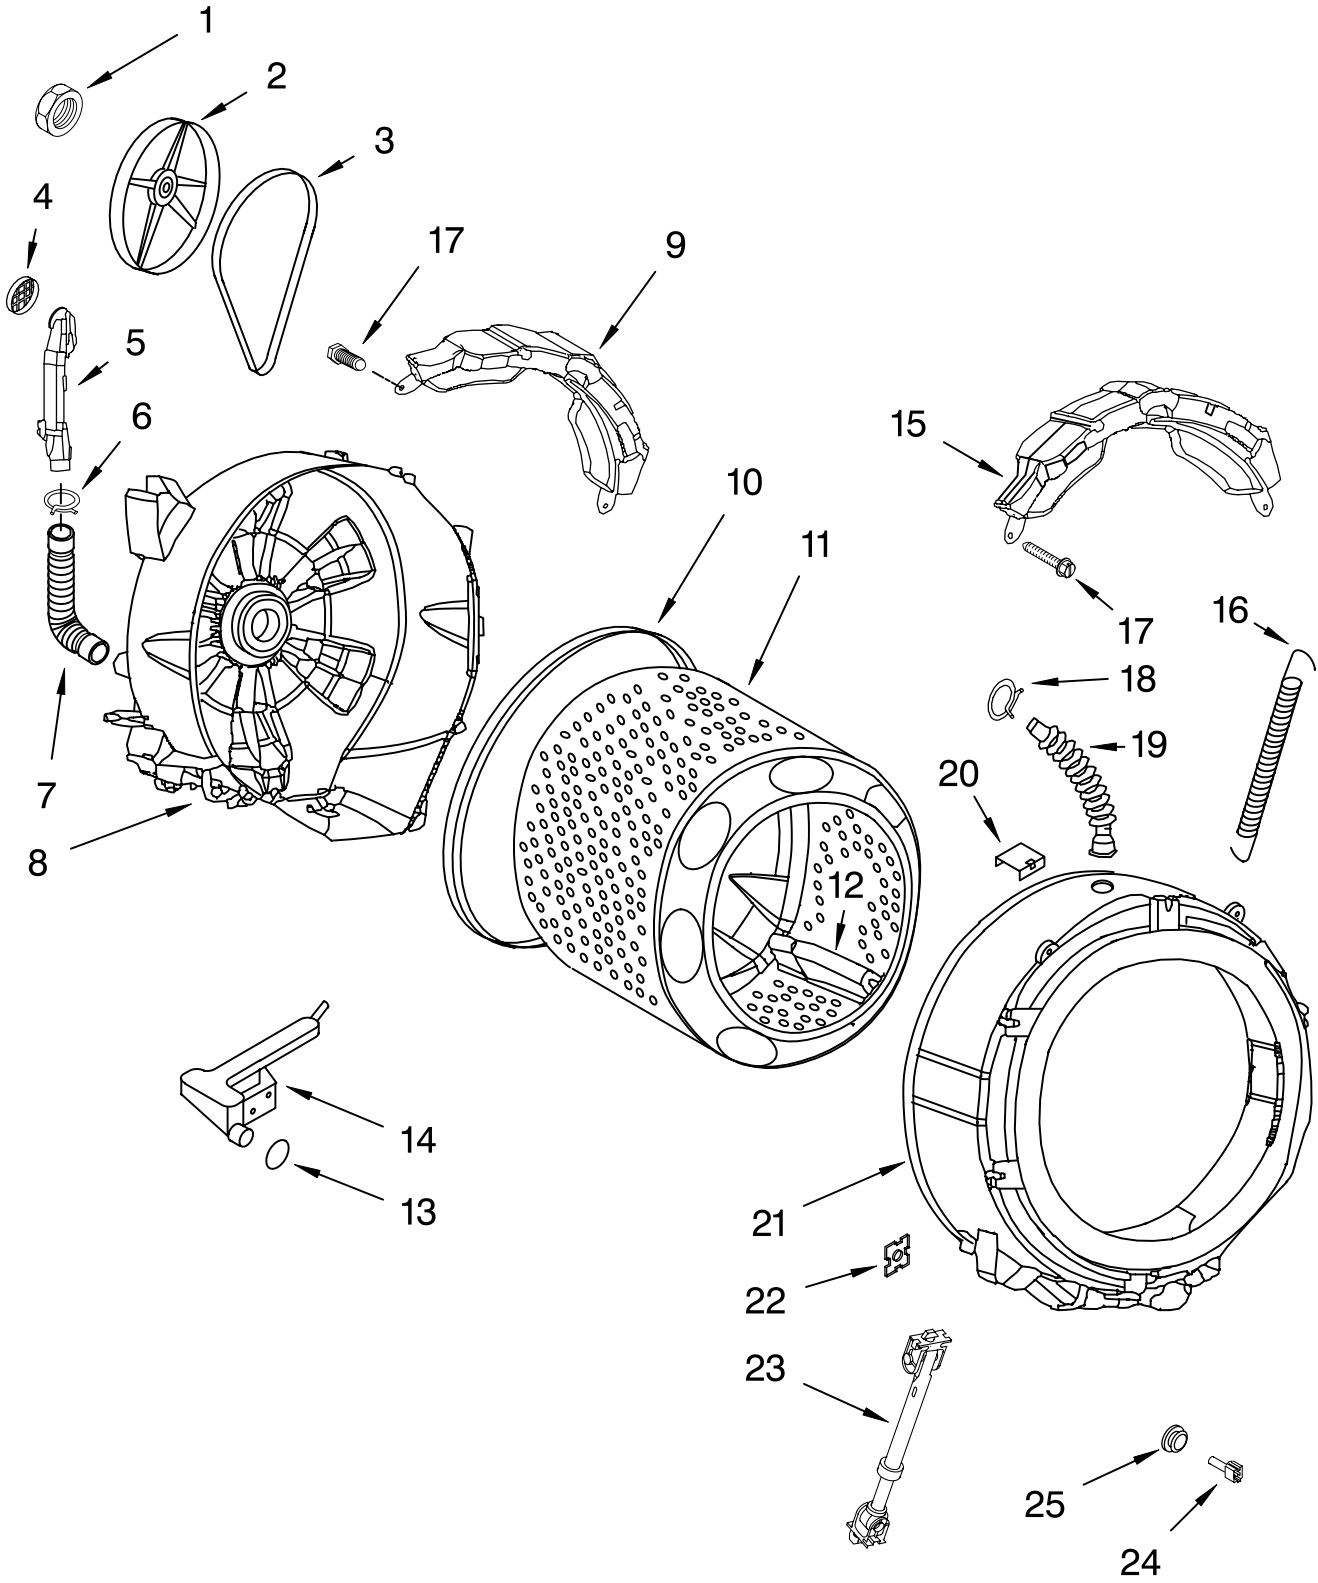

TUB AND BASKET PARTS

For Models: GHW9100LW2, GHW9100LQ2
(White/Platinum) (White/Blue)

TUB AND BASKET PARTS

For Models: GHW9100LW2, GHW9100LQ2
(White/Platinum) (White/Blue)

Illus. No.	Part No.	DESCRIPTION
1	8182132	Nut, Pulley
2	8181671	Pulley
3	8181670	Belt
4	8181745	Grid, Ventilation
5	8181744	Pipe, Ventilation
6	8181746	Clamp
7	8181743	Hose, Exhaust
8	8181912	Tub, Rear
9	8181913	Counterweight, Rear
10	8181673	Gasket, Tub
11	8181914	Basket
12	8181669	Baffle, Tub
13	8181748	O-Ring
14	8181731	Airtrap
15	8181645	Counterweight, Front
16	8181762	Spring, Suspension
17	8181647	Bolt
18	8181742	Clamp
19	8181794	Hose, Tub to Dispenser
20	8181667	Clamp
21	8181825	Tub, Front
22	8181648	Nut, Push-In
23	8181646	Shock Absorber
24	8181705	NTC
25	8181829	Seal, Rubber

Following Parts Not Illustrated

8182126 Screw, Baffle