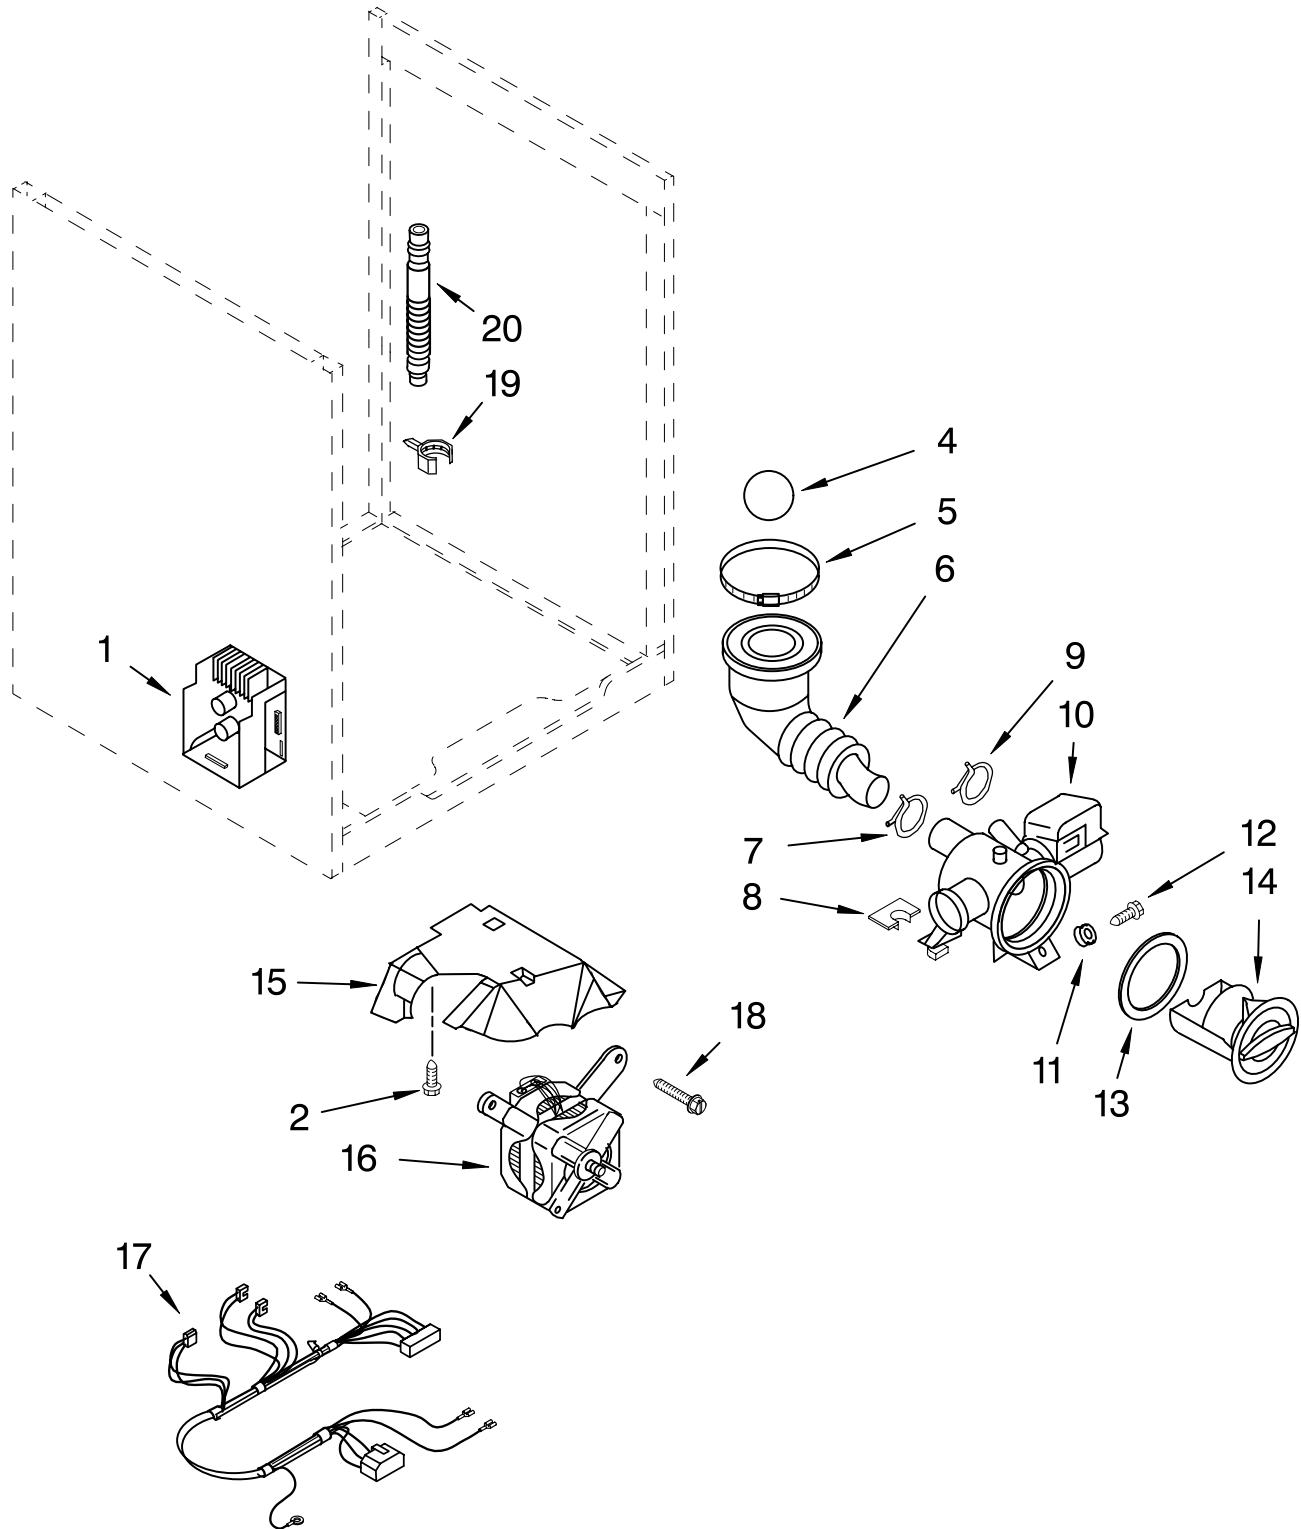

PUMP AND MOTOR PARTS

For Models: GHW9100LW2, GHW9100LQ2
(White/Platinum) (White/Blue)

FOR ORDERING INFORMATION REFER TO PARTS PRICE LIST

PUMP AND MOTOR PARTS

For Models: GHW9100LW2, GHW9100LQ2
(White/Platinum) (White/Blue)

<u>Illus. No.</u>	<u>Part No.</u>	<u>DESCRIPTION</u>
1	8181693	Control Unit (Motor)
2	8181757	Screw
4	8181733	Ball
5	8181734	Clamp
6	8181732	Hose, Tub to Pump
7	8181753	Clamp
8	8181786	Damper, Rubber (Rear)
9	8181752	Clamp
10	8181684	Pump (Complete)
11	8181787	Damper, Rubber (Front)
12	8181780	Screw
13	8181736	Seal, Filter Cap
14	8181735	Cap, Filter
15	8181766	Cover, Motor
16	8181682	Motor
17	8181782	Harness, Motor
18	8181761	Bolt, Motor
19	8181755	Retainer, Drain Hose
20	8181740	Drain Hose (Inner)

OPTIONAL PARTS (NOT INCLUDED)

<u>Illus. No.</u>	<u>Part No.</u>	<u>DESCRIPTION</u>

PAINT, TOUCH-UP (1/2oz.)

72017 White

PAINT, PRESSURIZED SPRAY (12 oz.)

350938 Primer, Gray

350930 White

PAINT, BULK (1 qt.)

799344 White (Uncut)

ACCESSORY PARTS

285863 Drain Extension