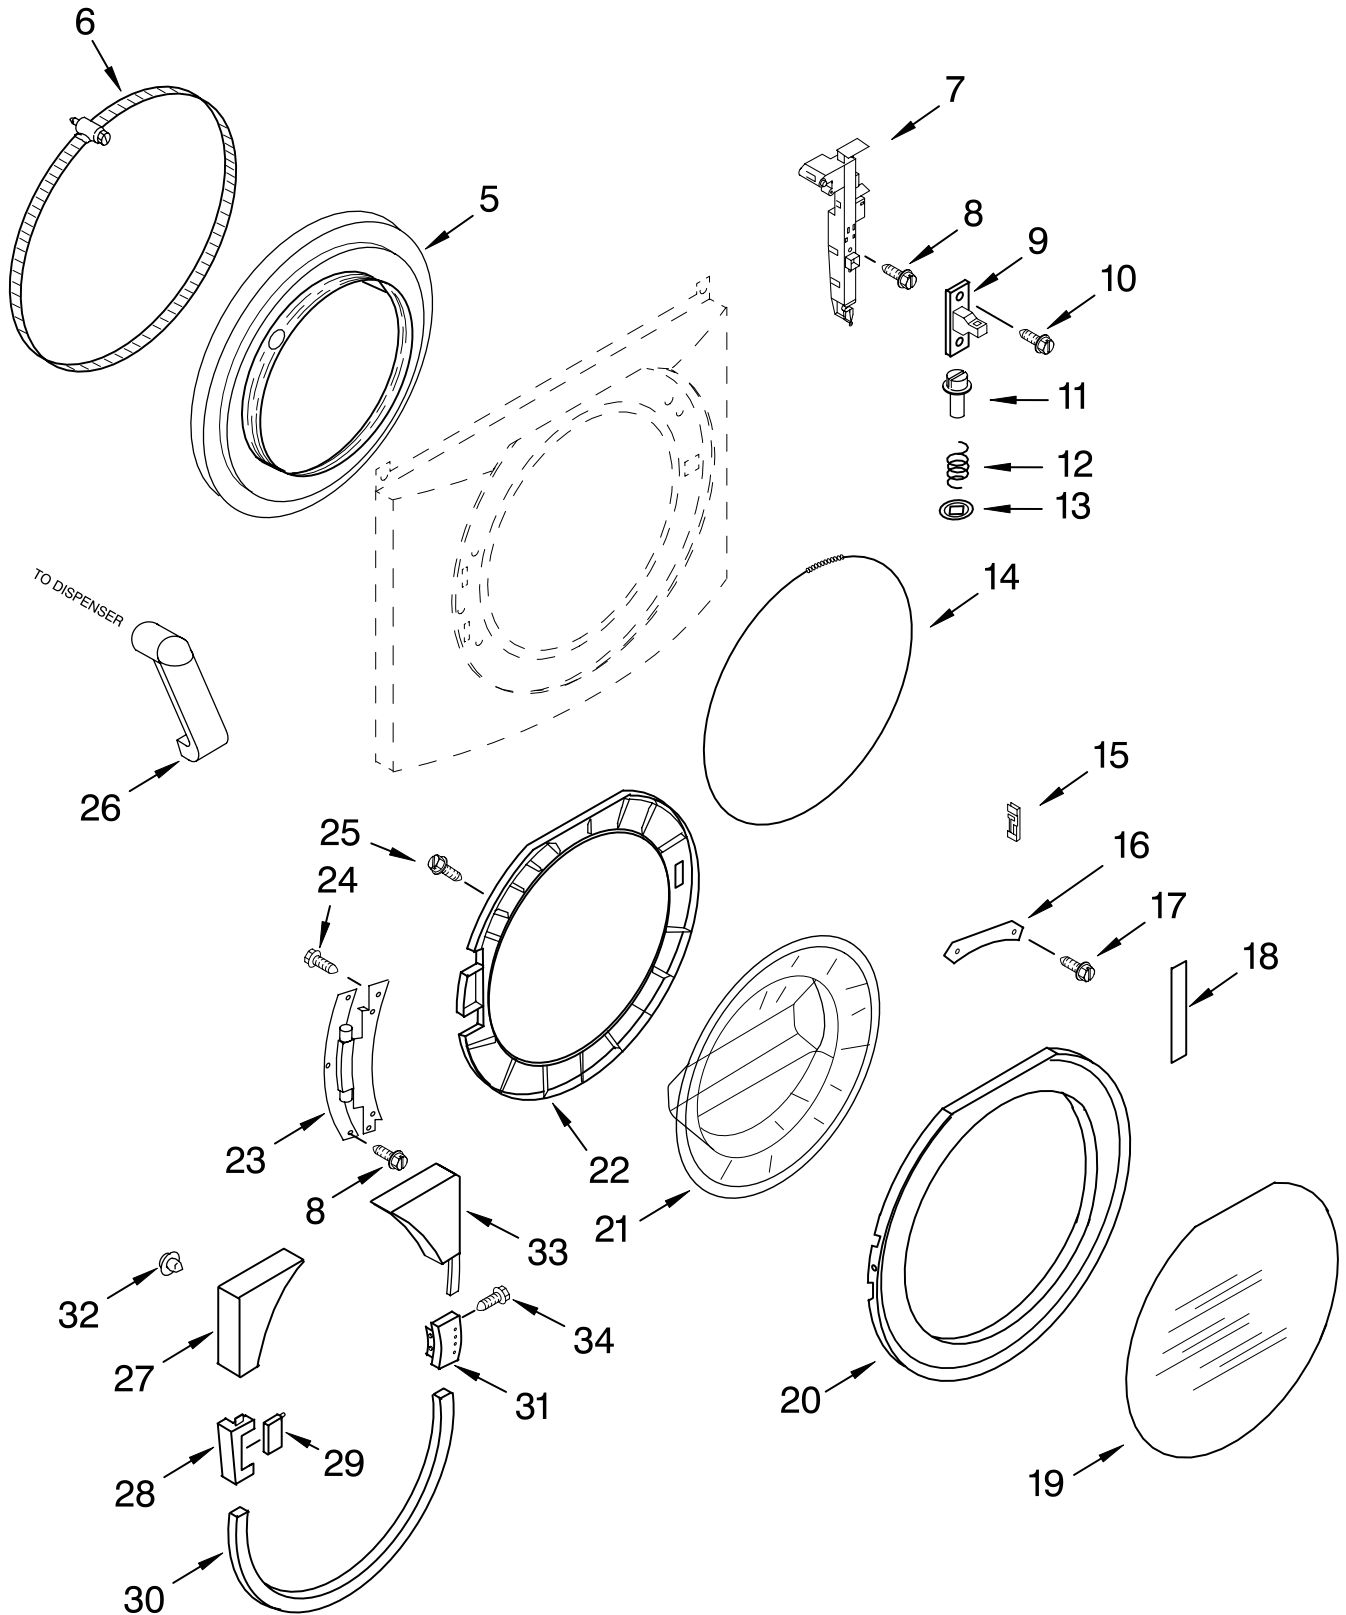

DOOR AND LATCH PARTS

For Models: GHW9100LW2, GHW9100LQ2
(White/Platinum) (White/Blue)

FOR ORDERING INFORMATION REFER TO PARTS PRICE LIST

DOOR AND LATCH PARTS

For Models: GHW9100LW2, GHW9100LQ2
(White/Platinum) (White/Blue)

Illus. No.	Part No.	DESCRIPTION
5	8182119	Bellow
6	8181663	Clamp, Bellow
7	8181700	Lock, Door
8	8181760	Screw
9	8181651	Hook, Door
10	8181758	Screw
11	8181652	Pin, Safety
12	8181653	Spring
13	8181654	Washer
14	8181664	Clamp, Bellow Front
15	8181659	Clamp, Support
16	8181650	Clamp, Glass
17	8181785	Screw
18	8181845	Foam, Door Handle
19	8181847	Screen, Door
20		Door Frame
	8181848	Platinum
	8181878	Blue
21	8181655	Glass, Door
22	8181849	Door, Back Support
23	8181843	Hinge, Door
24	8181660	Screw
25	8181661	Screw
26	8181718	Tube, Dispenser to Bellow
27		Trim, Upper Left
	8181842	Platinum
	8181875	Blue
28		Cover, Hinge (Outer)
	8181841	Platinum
	8181874	Blue
29		Cover, Hinge (Inner)
	8181844	Platinum
	8181876	Blue
30		Trim, Lower
	8181840	Platinum
	8181873	Blue
31		Handle, Door
	8181846	Platinum
	8181877	Blue
32	8181929	Clip, Trim
33		Trim, Upper Right
	8181839	Platinum
	8181872	Blue
34	8181759	Screw