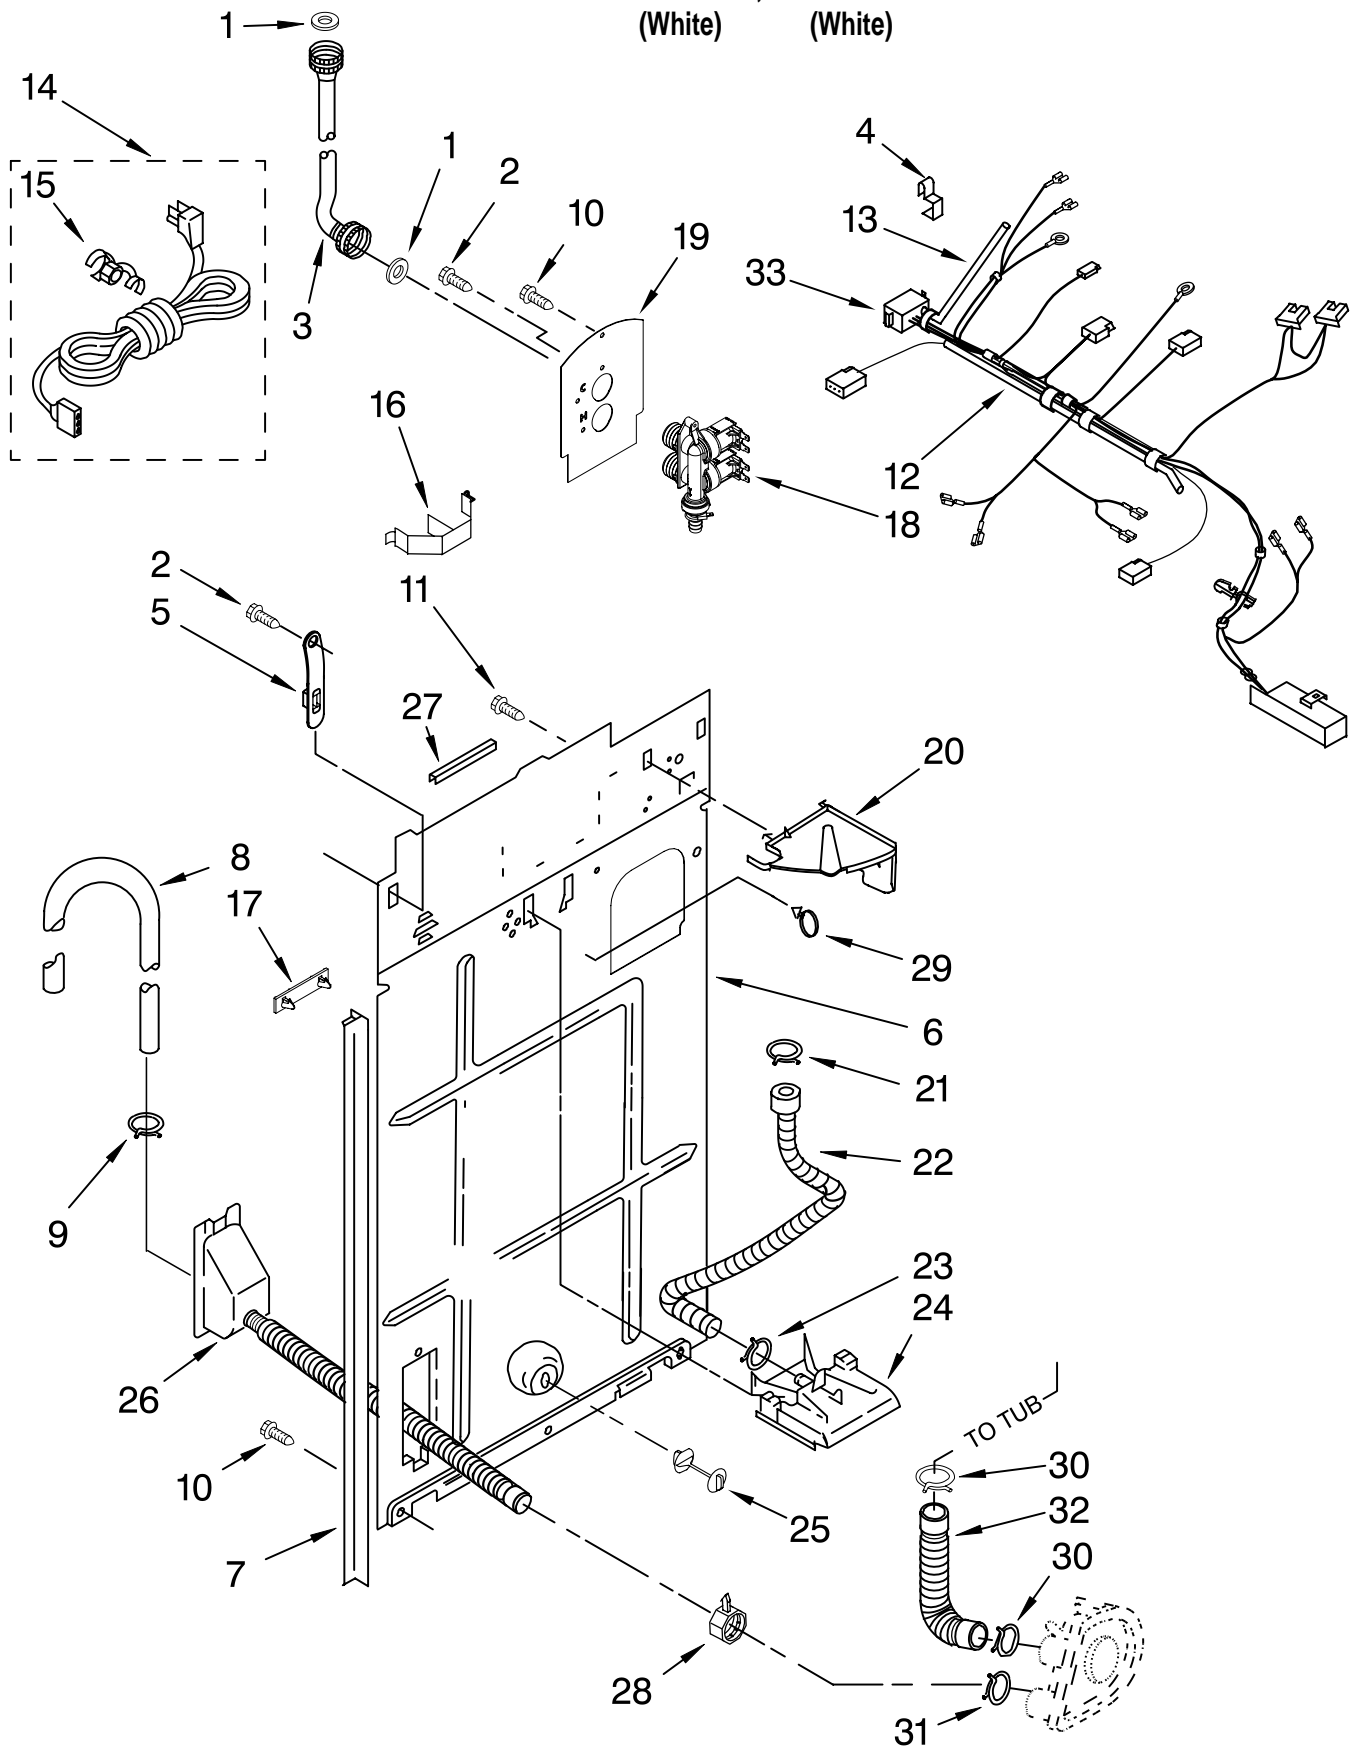

REAR PANEL PARTS

For Models: CAM2762TQ0, CAM2762TQ2

(White) (White)

FOR ORDERING INFORMATION REFER TO PARTS PRICE LIST

REAR PANEL PARTS

For Models: CAM2762TQ0, CAM2762TQ2

(White) (White)

Illus. No.	Part No.	DESCRIPTION	Illus. No.	Part No.	DESCRIPTION	Illus. No.	Part No.	DESCRIPTION
1	3976300	Washer, Water Inlet Hose (4) (1-1/16 x 5/8)	13	8524791	Hose, Pressure Switch Link	26	8317940	Drain Hose Assembly (Includes Item 28)
2	9740848	Screw, 8-18 x 1/2	14	3976231	Cord, Power	27	W10096784	Edge Protector
3		Hose, Water Inlet	15	3952821	Strain Relief, Power Cord To Rear Panel	28	3976395	Restraint, Hose
	3949380	Blue Coupler	16	8055003	Clip, Harness & Pressure Hose	29	8559320	Restraint, Hose
	3949381	Red Coupler	17	389379	Retainer, (2) Side/Feature Panel	30	3363366	Clamp, Hose
4	8282518	Clip, Harness	18	3979347	Valve, Water Inlet & Thermistor Assy.	31	3366912	Clamp, Hose
5	8568314	Strap, Console (2)	19	8541624	Plate, Mixing Valve	32	3951449	Hose, Pump To Tub (Includes Item 30)
6	8541649	Panel, Rear (Includes Items 5, 15 & 16)	20	8539874	Shield, Suds	33	W10114216	Harness, Wiring (Includes Items 12 & 13) (For Detail See Pages 12 & 13)
7	3354204	Pad, Rear Panel (2)	21	301958	Clamp, Hose	FOLLOWING PARTS NOT ILLUSTRATED		
8	96743	Hose, Drain (4')	22	8317974	Hose, Vacuum Break	3954579		Miscellaneous Parts Bag
9	8317496	Clamp, Hose	23	370450	Clamp, Hose			
10	62863	Screw, 10-16 x 3/8	24	387606	Break, Vacuum			
11	3351614	Screw, 10-24 X 3/8	25	8519200	Support, Rear Panel			
12	8524801	Hose, Pressure Switch To Air Dome						

FOR ORDERING INFORMATION REFER TO PARTS PRICE LIST