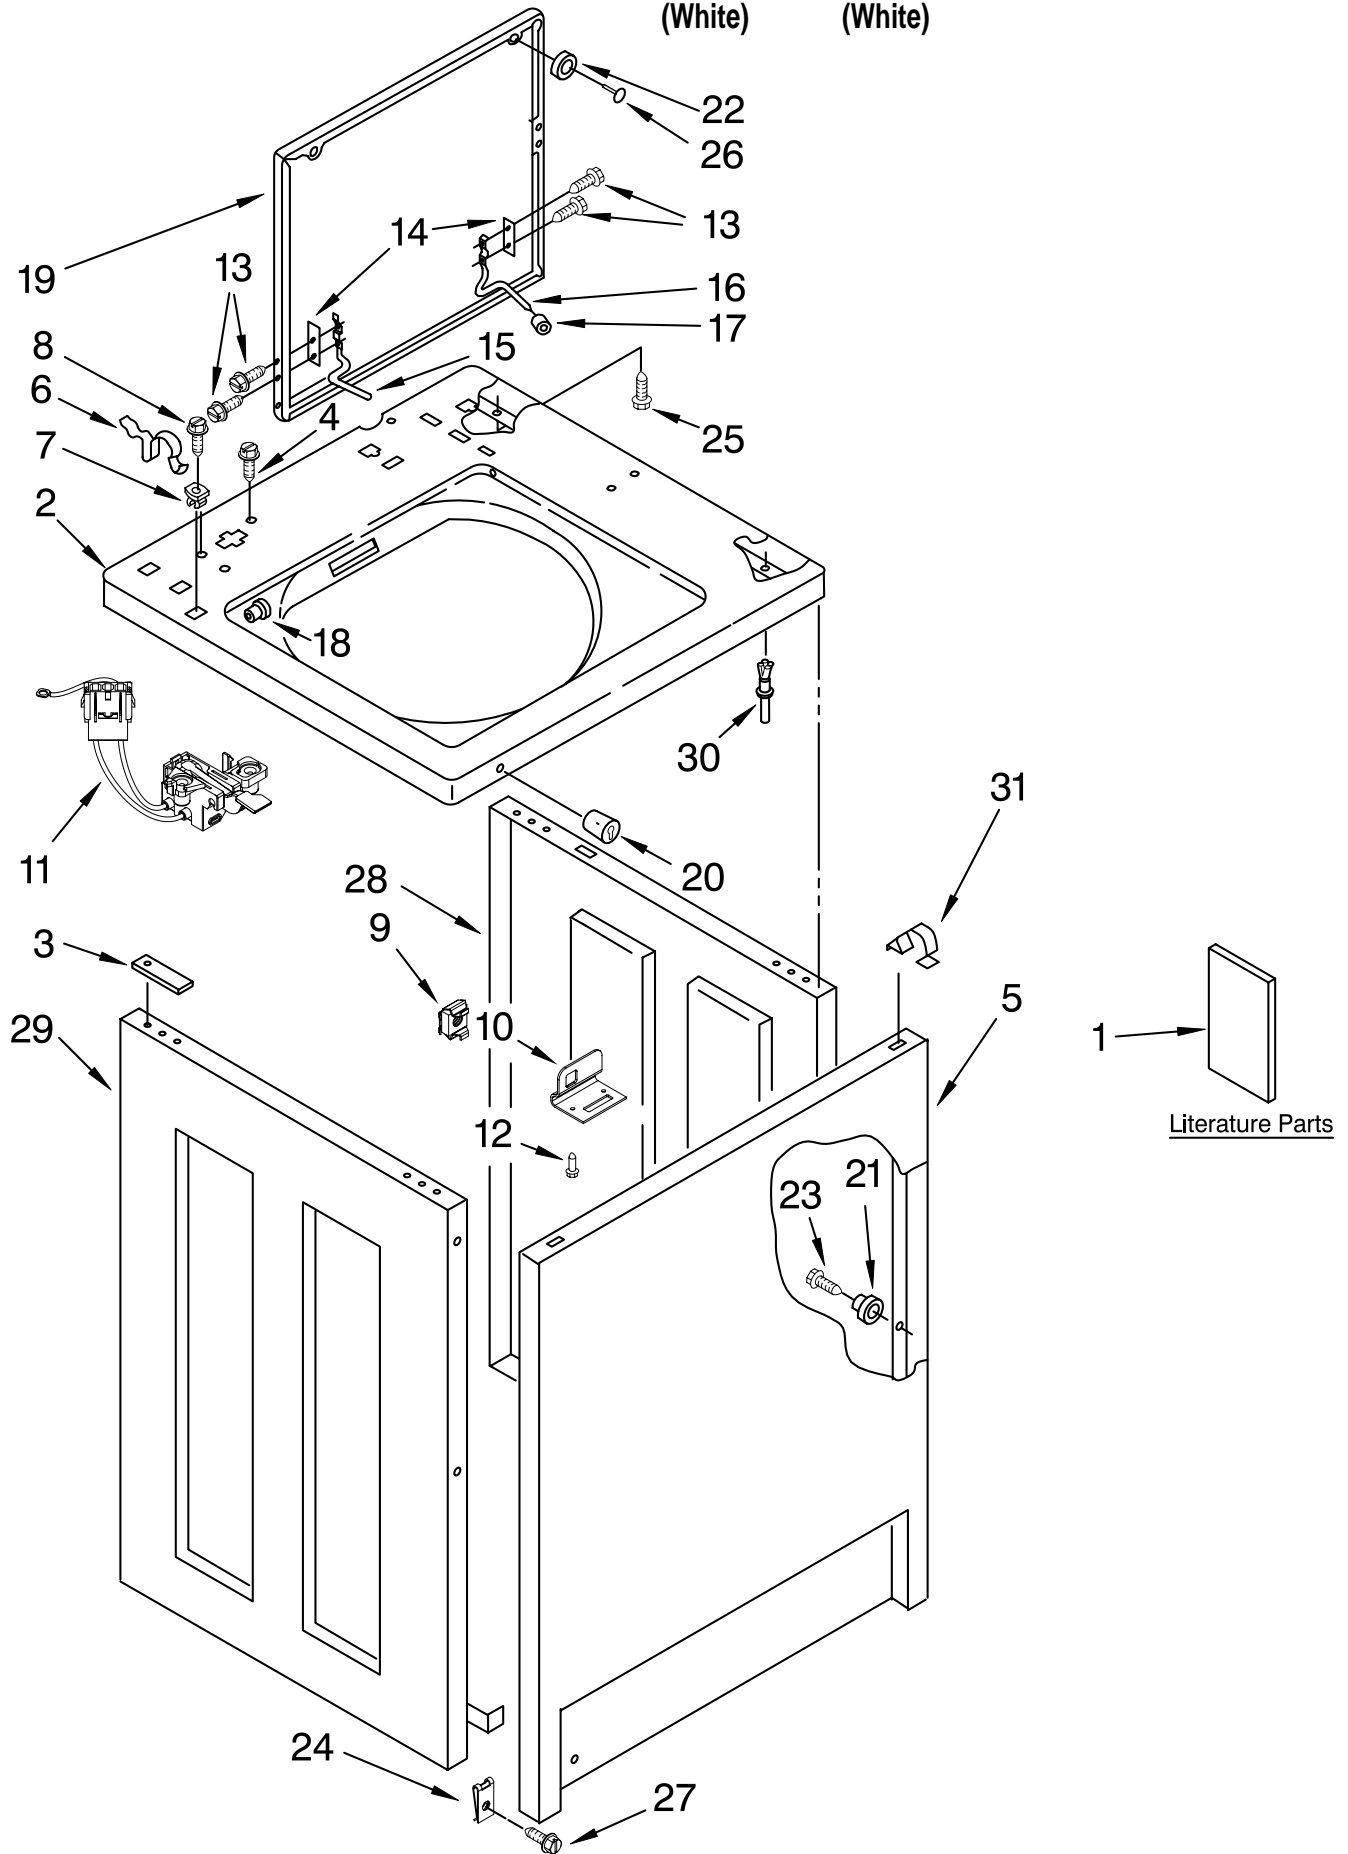

TOP AND CABINET PARTS

For Models: CAM2762TQ0, CAM2762TQ2

(White)

(White)

FOR ORDERING INFORMATION REFER TO PARTS PRICE LIST

TOP AND CABINET PARTS

For Models: CAM2762TQ0, CAM2762TQ2

(White) (White)

Illus. No.	Part No.	DESCRIPTION
1		Literature Parts
	8524739	Installation Instructions
	W10135801	Wiring Diagram
	W10172196	Energy Guide
	W10114745	Repair Parts List
2	8524688	Top
3	3353950	Spacer, Cabinet To Top (4)
4	3351614	Screw, Ground
5	3358500	Panel, Front
6	62780	Clip, Top & Cabinet & Rear Panel (2)
7	358473	Nut, Push-In (2)
8	3400611	Screw, Lid Switch
9	90406	Cage Nut
10	3353948	Bracket, Lock
11	8054980	Switch, Lid
12	63554	Rivet (2)
13	W10119828	Screw, Lid Hinge Mounting (4)
14	21097	Pad, Lid Hinge (2)
15	8524784	Hinge, Lid (L.H.)
16	54583	Hinge, Lid (R.H.)
17	19119	Bumper, Lid Hinge
18	21258	Bearing, Lid Hinge (2)
19	W10171146	Lid
20	387371	Plug Lock
21	3353812	Locator (4)
22	356908	Bumper, Lid
23	718258	Screw (4)
24	98234	Clip, U-Bend (2)
25	3353993	Screw (2)
26	356907	Rivet, Plastic
27	3393258	Screw, Panel Mtg. (2)
28	3976380	Side Panel (RH)
29	3976382	Side Panel (LH)
30	3353949	Pin, Locator (2)
31	18776	Lock (2)

FOR ORDERING INFORMATION REFER TO PARTS PRICE LIST