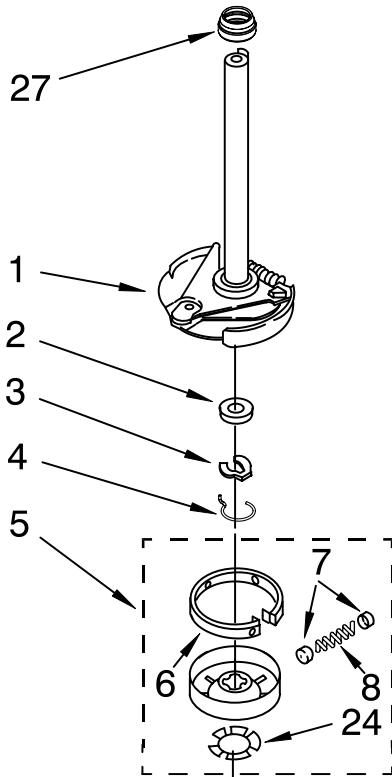

For Models: CAM2762TQ0, CAM2762TQ2

(White) (White)

Illus. No.	Part No.	DESCRIPTION
1	3352483	Cap, Agitator
2	358237	Screw & Washer (5/16-24 X 1)
3	3949550	Washer
4	63377	Agitator
5	8528150	Tub Ring & Gasket
6	3976308	Gasket, Tub Ring
7	21366	Nut, Spanner
8	387240	Balance Ring
9	8526017	Basket & Balance Ring
10	389140	Block, Basket Drive
11	W10135425	Tub
12	383727	Gasket, Centerpost

FOR ORDERING INFORMATION REFER TO PARTS PRICE LIST

BRAKE, CLUTCH, GEARCASE, MOTOR AND PUMP PARTS

For Models: CAM2762TQ0, CAM2762TQ2

(White) (White)

Illus. No.	Part No.	DESCRIPTION
1	388952	Brake & Drive Tube (Complete) (Refer to Page 14 For Further Breakdown)
2	63292	Washer, Spin Tube Thrust
3	62697	Ring, Spin Tube Support
4	63283	E-Clip, Clutch Retainer
5	8299642	Clutch (Complete)
6	3951993	Band & Lining, Clutch (Includes Items 7 & 8)
7	62646	Cap, Clutch Spring (2)
8	8559387	Spring & Damper Assembly
9	3360630	Gearcase (Complete) (Refer To Page 15 For Further Breakdown)
10	3357334	Screw, Gearcase To Base (3)