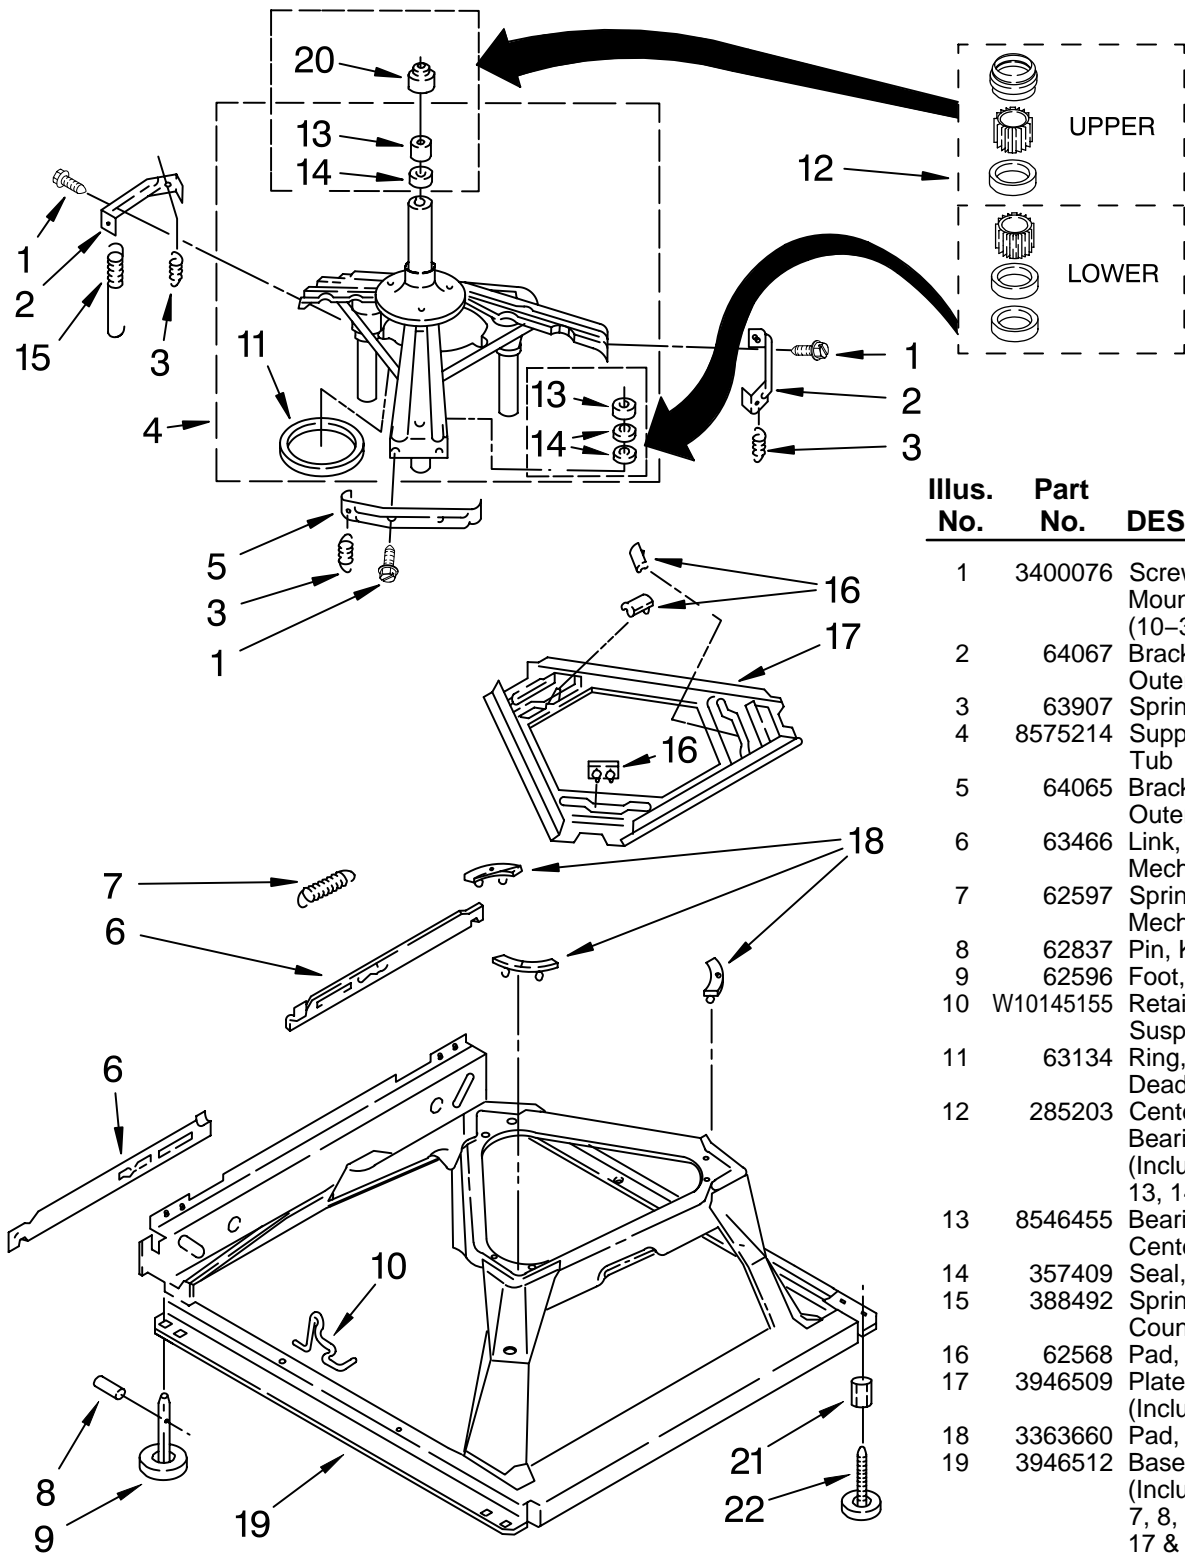

Illus. No.	Part No.	DESCRIPTION
11	62611	Plate, Motor Mount To Gearcase
12	62691	Grommet, Motor (4)
13	3978849	Coupling, Motor And Isolation
14	3387485	Screw (2) #10-16 x 5/8
15	3946532	Shield, Motor
16	3400516	Bolt, Motor Plate
17	W10086010	Retainer, Motor (2)
18	3362089	Shield, Tub To Motor
19	661600	Motor, Main Drive
20	62850	Switch, Main Drive Motor
21	8546127	Retainer, Pump (2)
22	3363394	Pump (Complete)
23	62863	Screw, 10-16 x 3/8
24	3355454	Clip, Anti-Rattle
25	8572717	Capacitor
26	3949496	Clamp, Capacitor
27	8577374	Seal, Shaft

FOR ORDERING INFORMATION REFER TO PARTS PRICE LIST

MACHINE BASE PARTS

For Models: CAM2762TQ0, CAM2762TQ2

(White) (White)

Illus. No.	Part No.	DESCRIPTION
1	3400076	Screw, Bracket Mounting (10-32 x 5/8)
2	64067	Bracket, Spring Outer (2)
3	63907	Spring, Suspension (3)
4	8575214	Support & Brake, Tub
5	64065	Bracket, Spring Outer (L.F.)
6	63466	Link, Leveling Mechanism (2)
7	62597	Spring, Leveling Mechanism
8	62837	Pin, Knurled
9	62596	Foot, Rear (2)
10	W10145155	Retainer, Suspension Spring
11	63134	Ring, Sound Deadening
12	285203	Centerpost Bearing Kit (Includes Items 13, 14 & 20)
13	8546455	Bearing, Centerpost (2)
14	357409	Seal, Centerpost (3)
15	388492	Spring, Counterweight
16	62568	Pad, Plate
17	3946509	Plate, Suspension (Includes Item 16)
18	3363660	Pad, Base
19	3946512	Base Assembly (Includes Items 6, 7, 8, 9, 10, 16, 17 & 18)
20	8577376	Seal, Centerpost
21	3359452	Nut, Lock (3/8-16)
22	W10001130	Foot, Front (2)