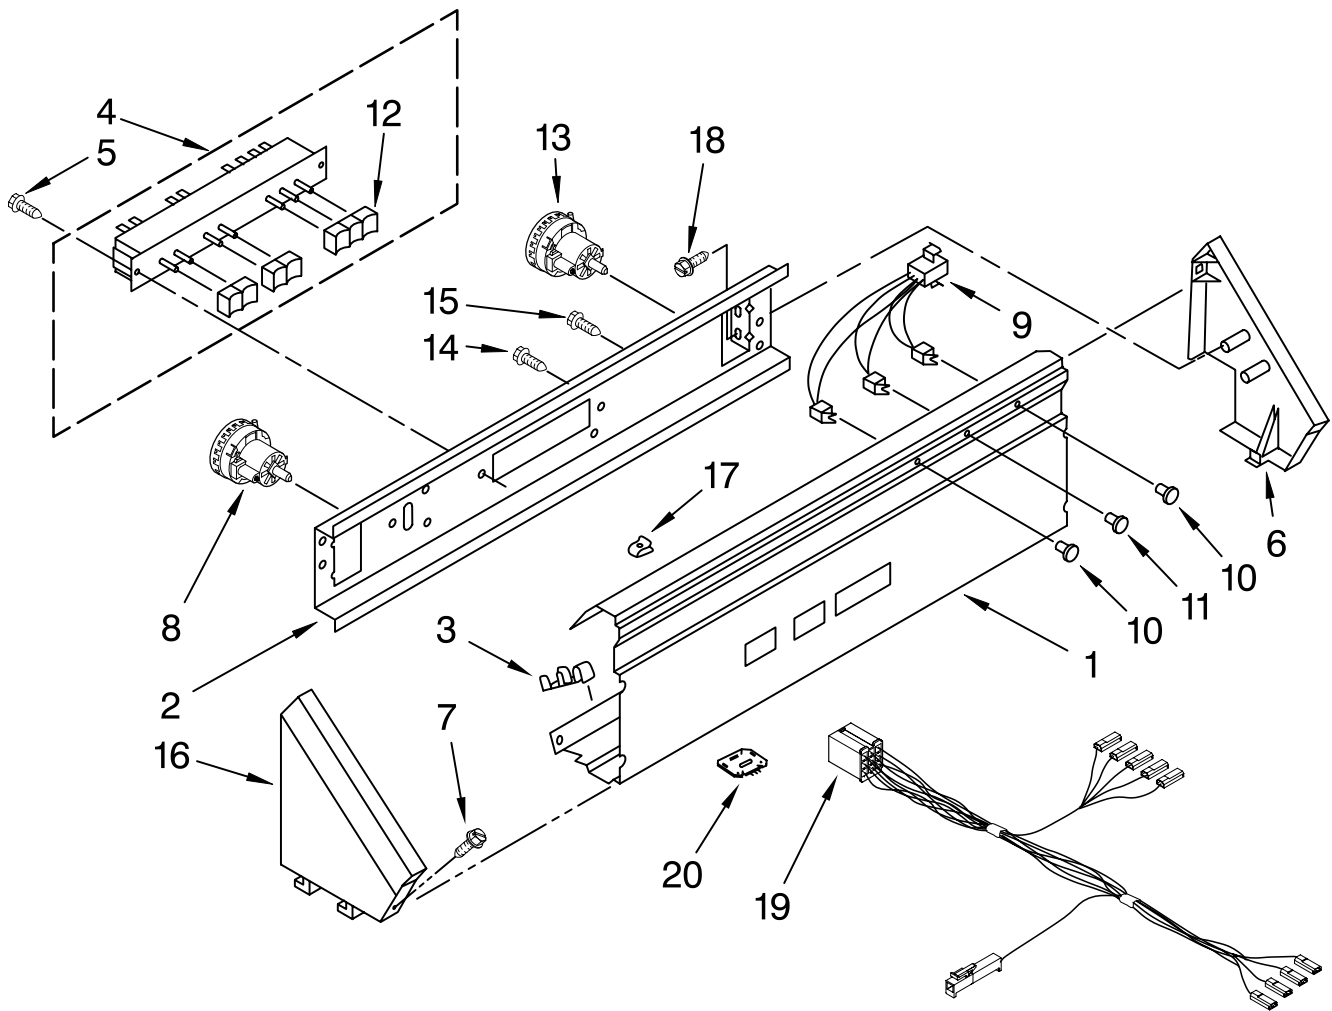

(White) (White)

Illus. No.	Part No.	DESCRIPTION
1		Literature Parts
	8524739	Installation Instructions
	W10135801	Wiring Diagram
	W10172196	Energy Guide
	W10114745	Repair Parts List
2	8524688	Top
3	3353950	Spacer, Cabinet To Top (4)
4	3351614	Screw, Ground
5	3358500	Panel, Front
6	62780	Clip, Top & Cabinet & Rear Panel (2)
7	358473	Nut, Push-In (2)
8	3400611	Screw, Lid Switch
9	90406	Cage Nut
10	3353948	Bracket, Lock
11	8054980	Switch, Lid
12	63554	Rivet (2)
13	W10119828	Screw, Lid Hinge Mounting (4)
14	21097	Pad, Lid Hinge (2)
15	8524784	Hinge, Lid (L.H.)
16	54583	Hinge, Lid (R.H.)
17	19119	Bumper, Lid Hinge
18	21258	Bearing, Lid Hinge (2)
19	W10171146	Lid
20	387371	Plug Lock
21	3353812	Locator (4)
22	356908	Bumper, Lid
23	718258	Screw (4)
24	98234	Clip, U-Bend (2)
25	3353993	Screw (2)
26	356907	Rivet, Plastic
27	3393258	Screw, Panel Mtg. (2)
28	3976380	Side Panel (RH)
29	3976382	Side Panel (LH)
30	3353949	Pin, Locator (2)
31	18776	Lock (2)

FOR ORDERING INFORMATION REFER TO PARTS PRICE LIST

CONTROL PANEL PARTS

For Models: CAM2762TQ0, CAM2762TQ2

(White) (White)

Illus. No.	Part No.	DESCRIPTION
1	8577883	Panel, Console
2	3978858	Bracket, Control
3	357572	Clip, Grounding
4	8577359	Switch, Cycle Selector (Includes Item 12)
5	3390646	Screw, 8-18 X 5/16
6	3949740	End Cap (R.H.)
7	8281182	Screw (2)

Illus. No.	Part No.	DESCRIPTION
15	90767	Screw, 8-18 x 3/8 (2)
16	3949734	End Cap (L.H.)
17	689559	Nut, Push-In (2)
18	97787	Screw, End Cap To Bracket (4)
19	W10138030	Harness, Wiring
20	8578168	Control, Automatic Temp. (ATC)