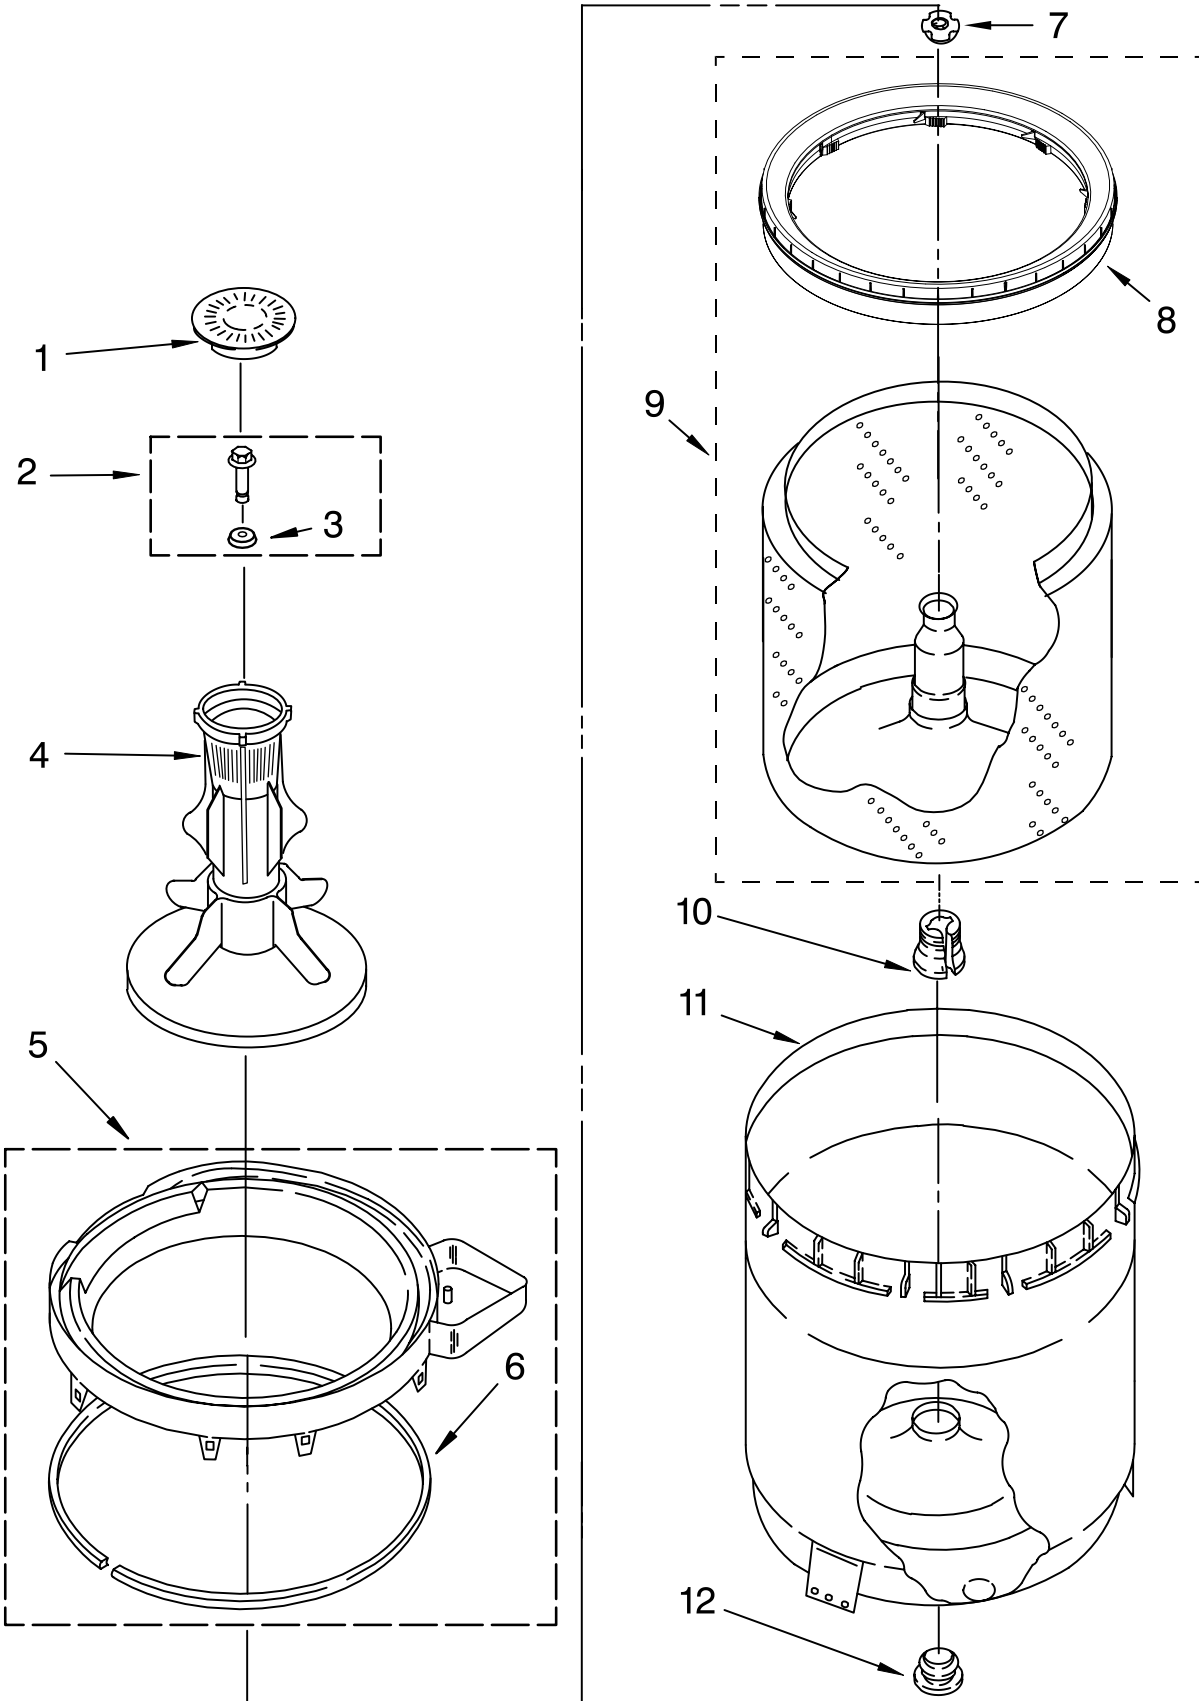

AGITATOR, BASKET AND TUB PARTS

For Models: CAM2762TQ0, CAM2762TQ2

(White)

(White)

FOR ORDERING INFORMATION REFER TO PARTS PRICE LIST

AGITATOR, BASKET AND TUB PARTS

For Models: CAM2762TQ0, CAM2762TQ2

(White) (White)

Illus. No.	Part No.	DESCRIPTION
1	3352483	Cap, Agitator
2	358237	Screw & Washer (5/16-24 X 1)
3	3949550	Washer
4	63377	Agitator
5	8528150	Tub Ring & Gasket
6	3976308	Gasket, Tub Ring
7	21366	Nut, Spanner
8	387240	Balance Ring
9	8526017	Basket & Balance Ring
10	389140	Block, Basket Drive
11	W10135425	Tub
12	383727	Gasket, Centerpost

FOR ORDERING INFORMATION REFER TO PARTS PRICE LIST