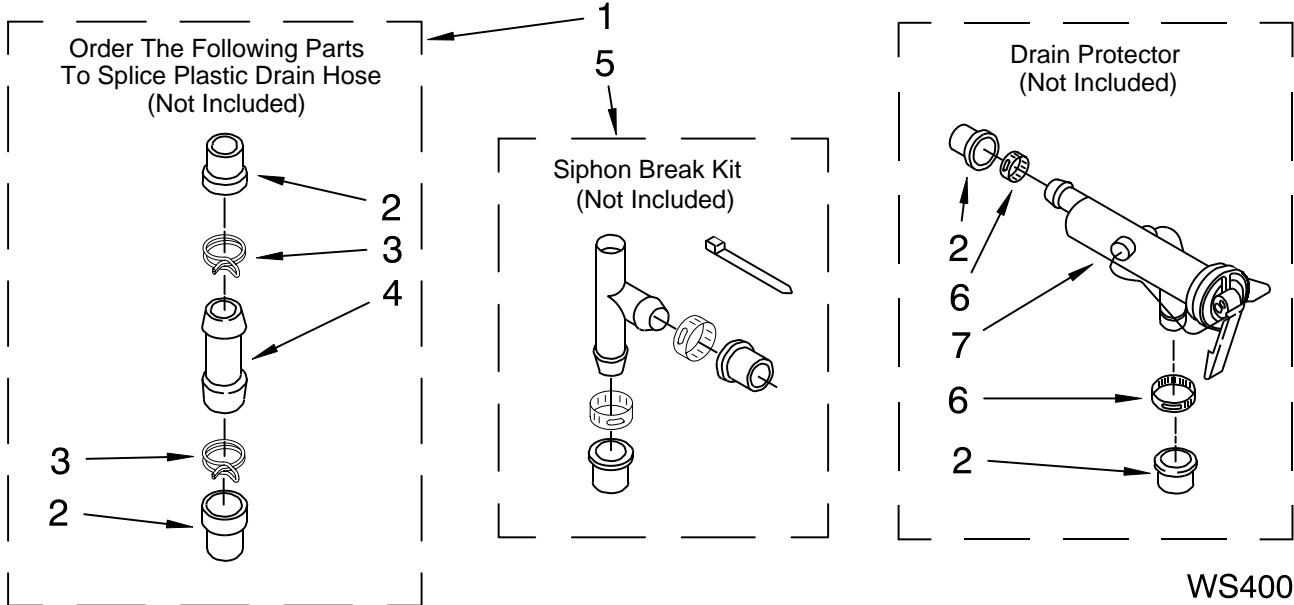

WATER SYSTEM PARTS

For Models: CAM2762TQ0, CAM2762TQ2

(White) (White)

Illus. No.	Part No.	DESCRIPTION
1	285442	Connector Kit, Plastic Drain Hose
2	285321	Sleeve Kit, (Contains 2 Sleeves)
3	370447	Clamp, Hose
4	16272	Connector, Straight
5	285320	Siphon Break Kit (Not Included)
6	65349	Clamp, Hose
7	367031	Drain Protector (Not Included)

FOR ORDERING INFORMATION REFER TO PARTS PRICE LIST