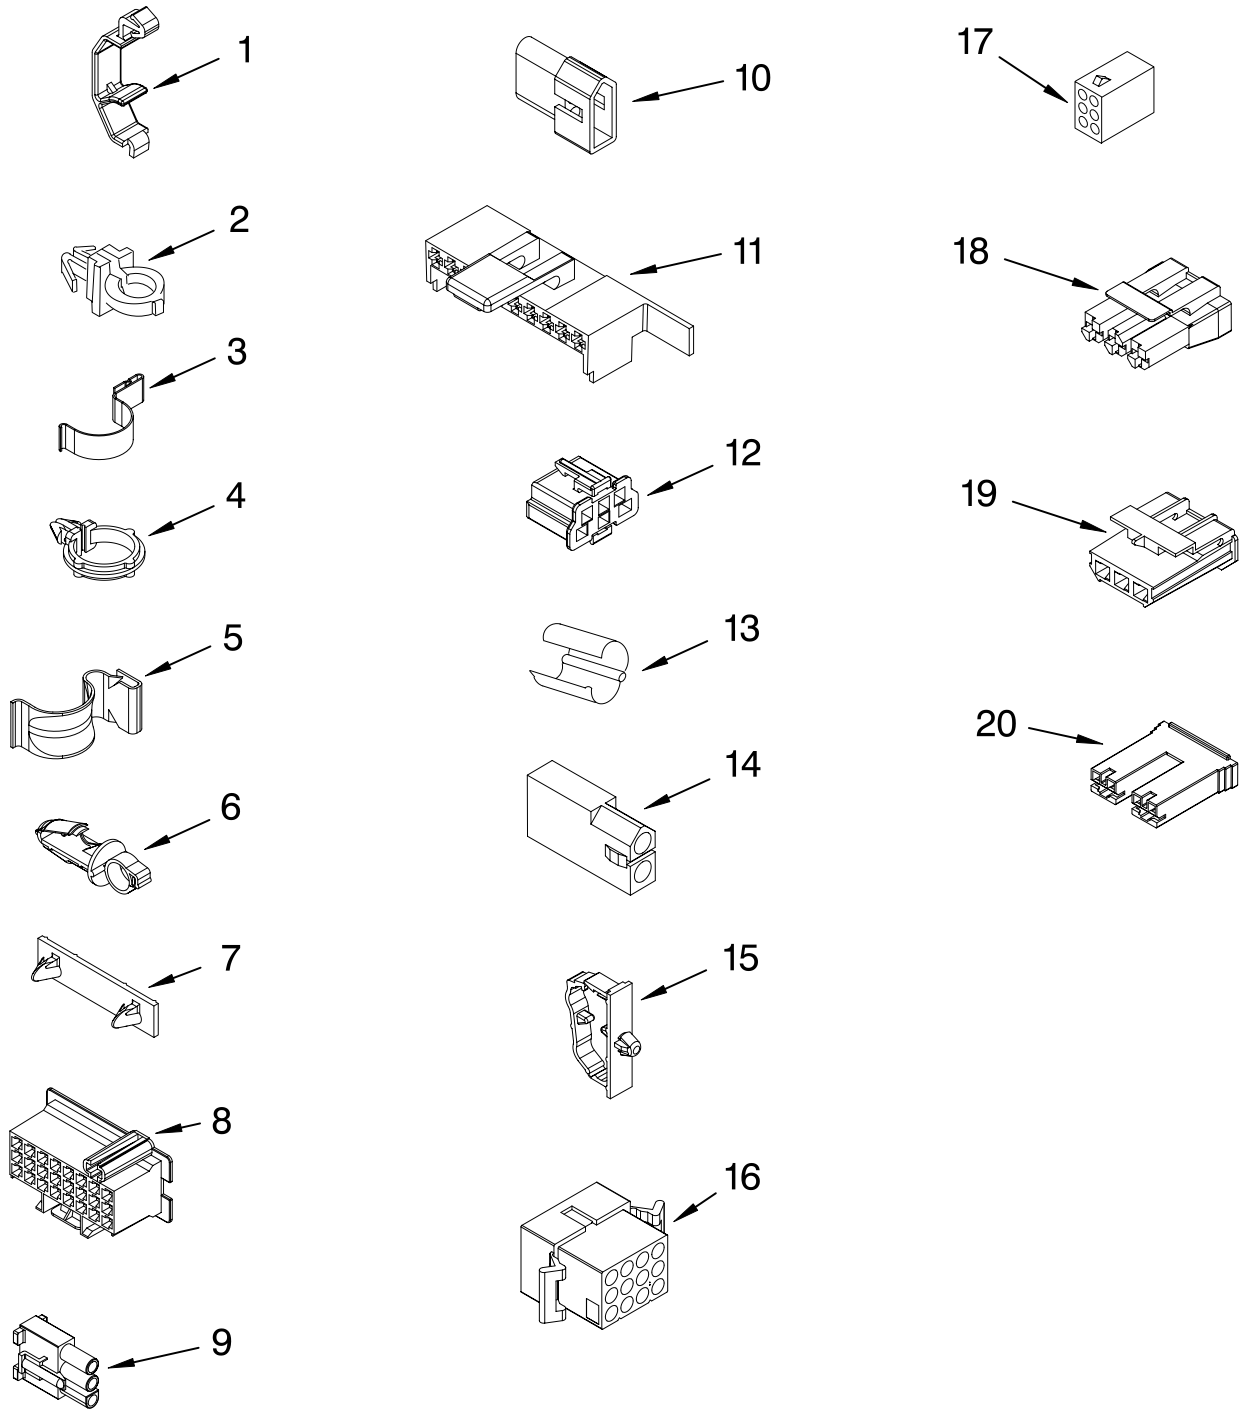

WIRING HARNESS PARTS

For Models: CAM2762TQ0, CAM2762TQ2

(White) (White)

WH2J

WIRING HARNESS PARTS

For Models: CAM2762TQ0, CAM2762TQ2

(White)   (White)

Illus. No.	Part No.	DESCRIPTION	Illus. No.	Part No.	DESCRIPTION	Illus. No.	Part No.	DESCRIPTION
1	3349557	Retainer, Harness	9	62889	Receptacle, Terminal	16	3390423	Block, Disconnect (12-Way)
2	388498	Clip, Harness			(3-Way)	17	3347730	Receptacle (6-Way)
3	3347812	Clip, Harness	10	353424	Plug, Terminal (3-Way)	18	3948617	Connector (T.P.A.) (3-Circuit)
4	3352501	Clip, Harness (Push-In)	11	62505	Block, Disconnect (Motor 2 Speed)	19	3360056	Plug (T.P.A.) (3-Circuit)
5	90016	Clip, Harness (Half-Harness)	12	3347243	Block, Disconnect	20		Block, Connector
6	3390496	Clip, Harness	13	63523	Protector		3354925	Natural
7	389379	Retainer, Harness	14	717252	Connector (2-Way)		3354926	Red
8		Timer, Block Disconnect	15	3352944	Clip, Harness			
	3948614	Natural						
	352089	Black						

**FOR COMPLETE WIRING HARNESS REFER TO
CONTROL AND REAR PANEL PARTS PAGE**

WH2J

FOR ORDERING INFORMATION REFER TO PARTS PRICE LIST