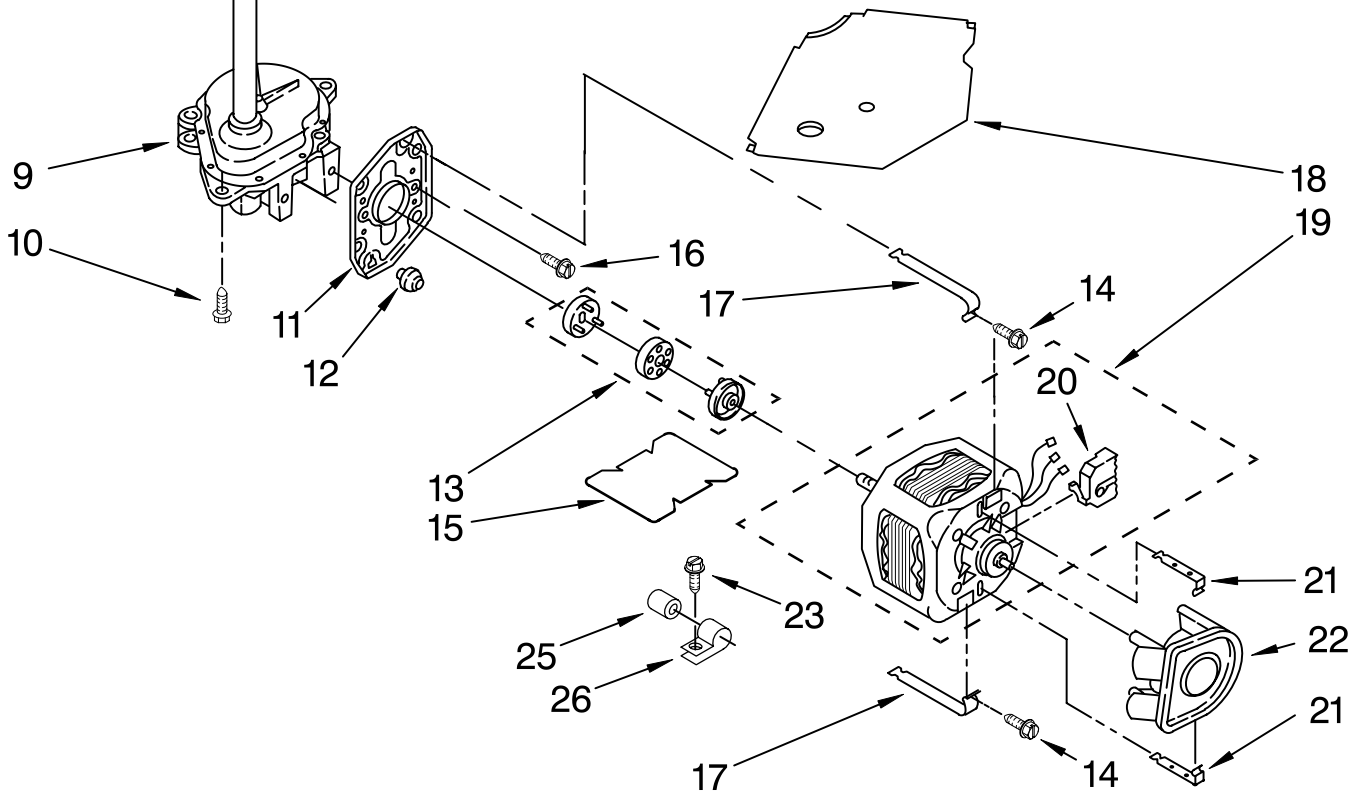

FOR ORDERING INFORMATION REFER TO PARTS PRICE LIST