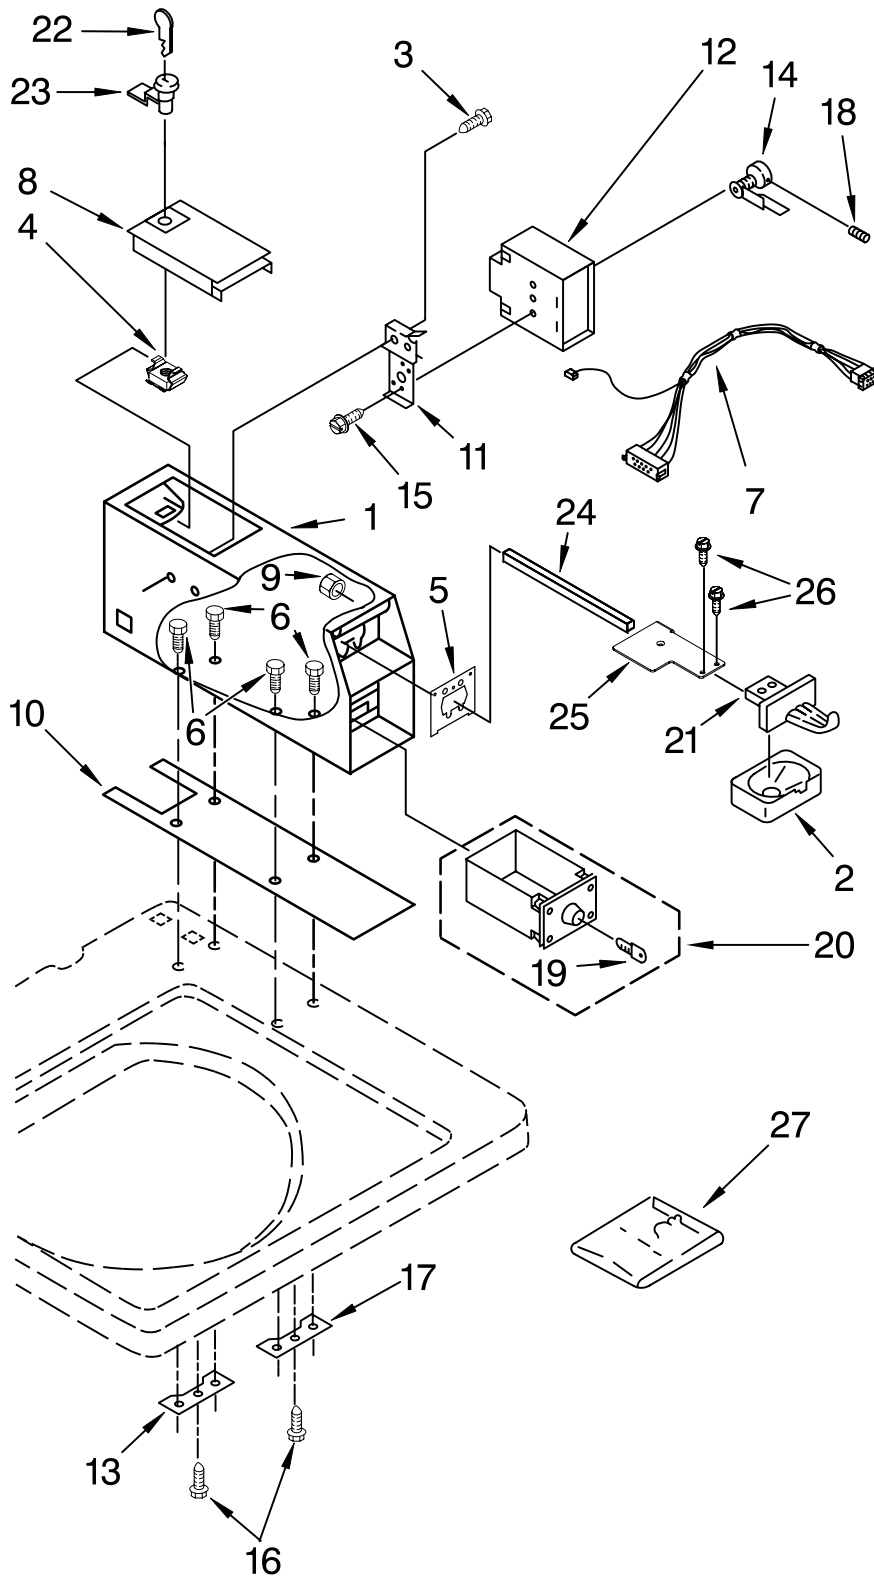

FOR ORDERING INFORMATION REFER TO PARTS PRICE LIST

CONTROL PANEL PARTS

For Models: CAM2762TQ0, CAM2762TQ2

(White) (White)

Illus. No.	Part No.	DESCRIPTION
1	8577883	Panel, Console
2	3978858	Bracket, Control
3	357572	Clip, Grounding
4	8577359	Switch, Cycle Selector (Includes Item 12)
5	3390646	Screw, 8-18 X 5/16
6	3949740	End Cap (R.H.)
7	8281182	Screw (2)

Illus. No.	Part No.	DESCRIPTION
8	8573825	Pressure Switch, High Water Level (Includes "T" Fitting-Not Shown)
9	3352457	Lights, Indicator
10	3348109	Lens, Amber (2)
11	3348110	Lens, Yellow (1)
12	8316433	Pushbutton (7)
13	8524802	Pressure Switch, Low Water Level
14	3400073	Screw, 10-24 x 3/8

Illus. No.	Part No.	DESCRIPTION
15	90767	Screw, 8-18 x 3/8 (2)
16	3949734	End Cap (L.H.)
17	689559	Nut, Push-In (2)
18	97787	Screw, End Cap To Bracket (4)
19	W10138030	Harness, Wiring
20	8578168	Control, Automatic Temp. (ATC)

FOR ORDERING INFORMATION REFER TO PARTS PRICE LIST

METER CASE PARTS

For Models: CAM2762TQ0, CAM2762TQ2

(White) (White)

Illus. No.	Part No.	DESCRIPTION
1	3406994	Meter Case
2	385421	Funnel, Coin
3	339805	Screw, 10-32 X 3/16
4	90406	Nut, Cage
5	3954761	Plate, Adapter (Includes Item 2)
6		Bolt, Meter Case
	3353994	5/16-18 x 2.5 (1)
	3349065	5/16-24 x 1 (3)
7	W10138351	Harness, Timer Wire
8	3351136	Door, Service
9	3400029	Nut, Adapter Plate (3)
10	3954812	Cushion, Case
11	385575	Bracket, Timer
12	W10112081	Timer, 60 Hz.
13	3353813	Plate, Mounting
14	385571	Clutch, Timer
	354987	E-Ring
15	3400064	Screw, Timer
16	98445	Screw, 10-16 x 3/4
17	3347825	Plate, Mounting
18	98654	Screw, Set
Following Parts Supplied on Whirlpool Coin Equipped Models Only.		
19		Key, Money Box
20	*8316525	Money Box (Includes Item 19)
21	*8316520	Coin Chute
22	*358288	Key, Service Door
23	*8316526	Security Lock & Cam Assembly
24	*8318517	Bolt, Coin Chute
25	*8316522	Extension
26	*3400086	Screw, 10-32 x 3/8
27	*8316524	Kit, Chute Decal