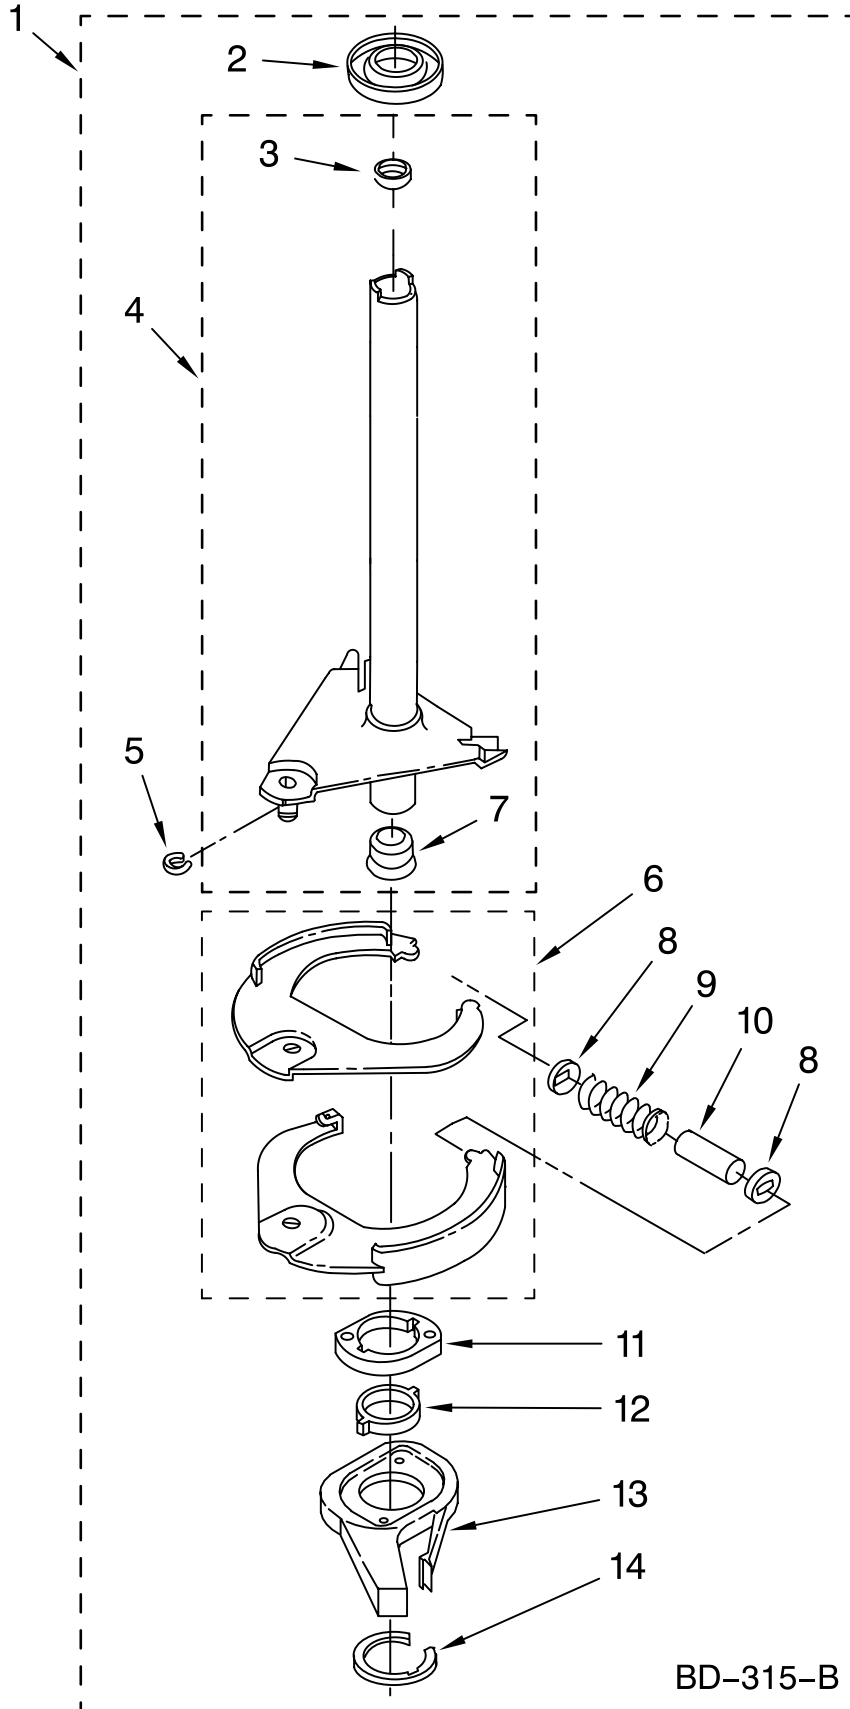

BRAKE AND DRIVE TUBE PARTS

For Models: CAM2762TQ0, CAM2762TQ2

(White) (White)

Illus. No.	Part No.	DESCRIPTION

1	388952	Brake And Drive Tube (Complete)
2	62658	Ring, Thrust
3	356427	Seal, Drive Tube
4	64027	Tube, Basket Drive (Includes Illus. 3, 4, 5 & 9)
5	64035	Ring, Retaining
6	64232	Shoe, Brake (2)
7	62703	"T" Bearing, Spin Tube
8	3353956	Cap, Brake Spring (2)
9	387806	Spring, Brake
10	3355360	Sleeve, Brake Spring
11	661516	Cam, Brake Release
12	63022	Sleeve, Cam
13	64194	Driver, Brake Cam
14	90368	Ring, Retaining

FOLLOWING PARTS NOT ILLUSTRATED

285208 Lubricant (Use Only In Brake Shoe Assembly On Roller & Pin)

BD-315-B

FOR ORDERING INFORMATION REFER TO PARTS PRICE LIST