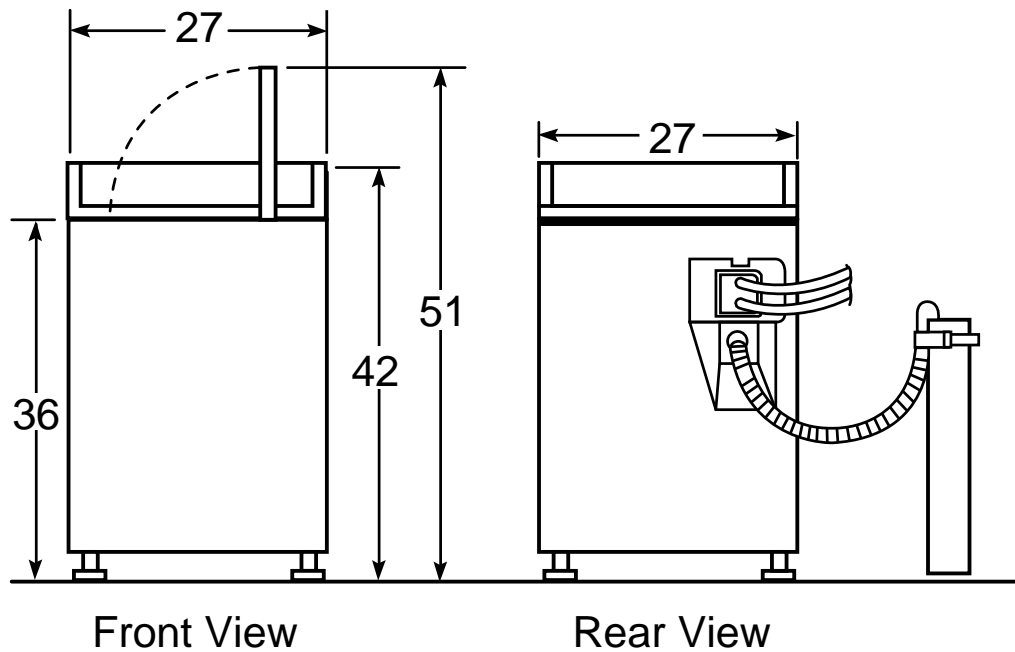

## YWSR4100VWW—Super Capacity Washer

Washer Dimensions (in inches)

**Circuit Requirements:** An individual, properly-grounded branch circuit, with a three-prong grounding-type receptacle, protected by a 15 or 20 amp circuit breaker or a time-delay fuse, is required.