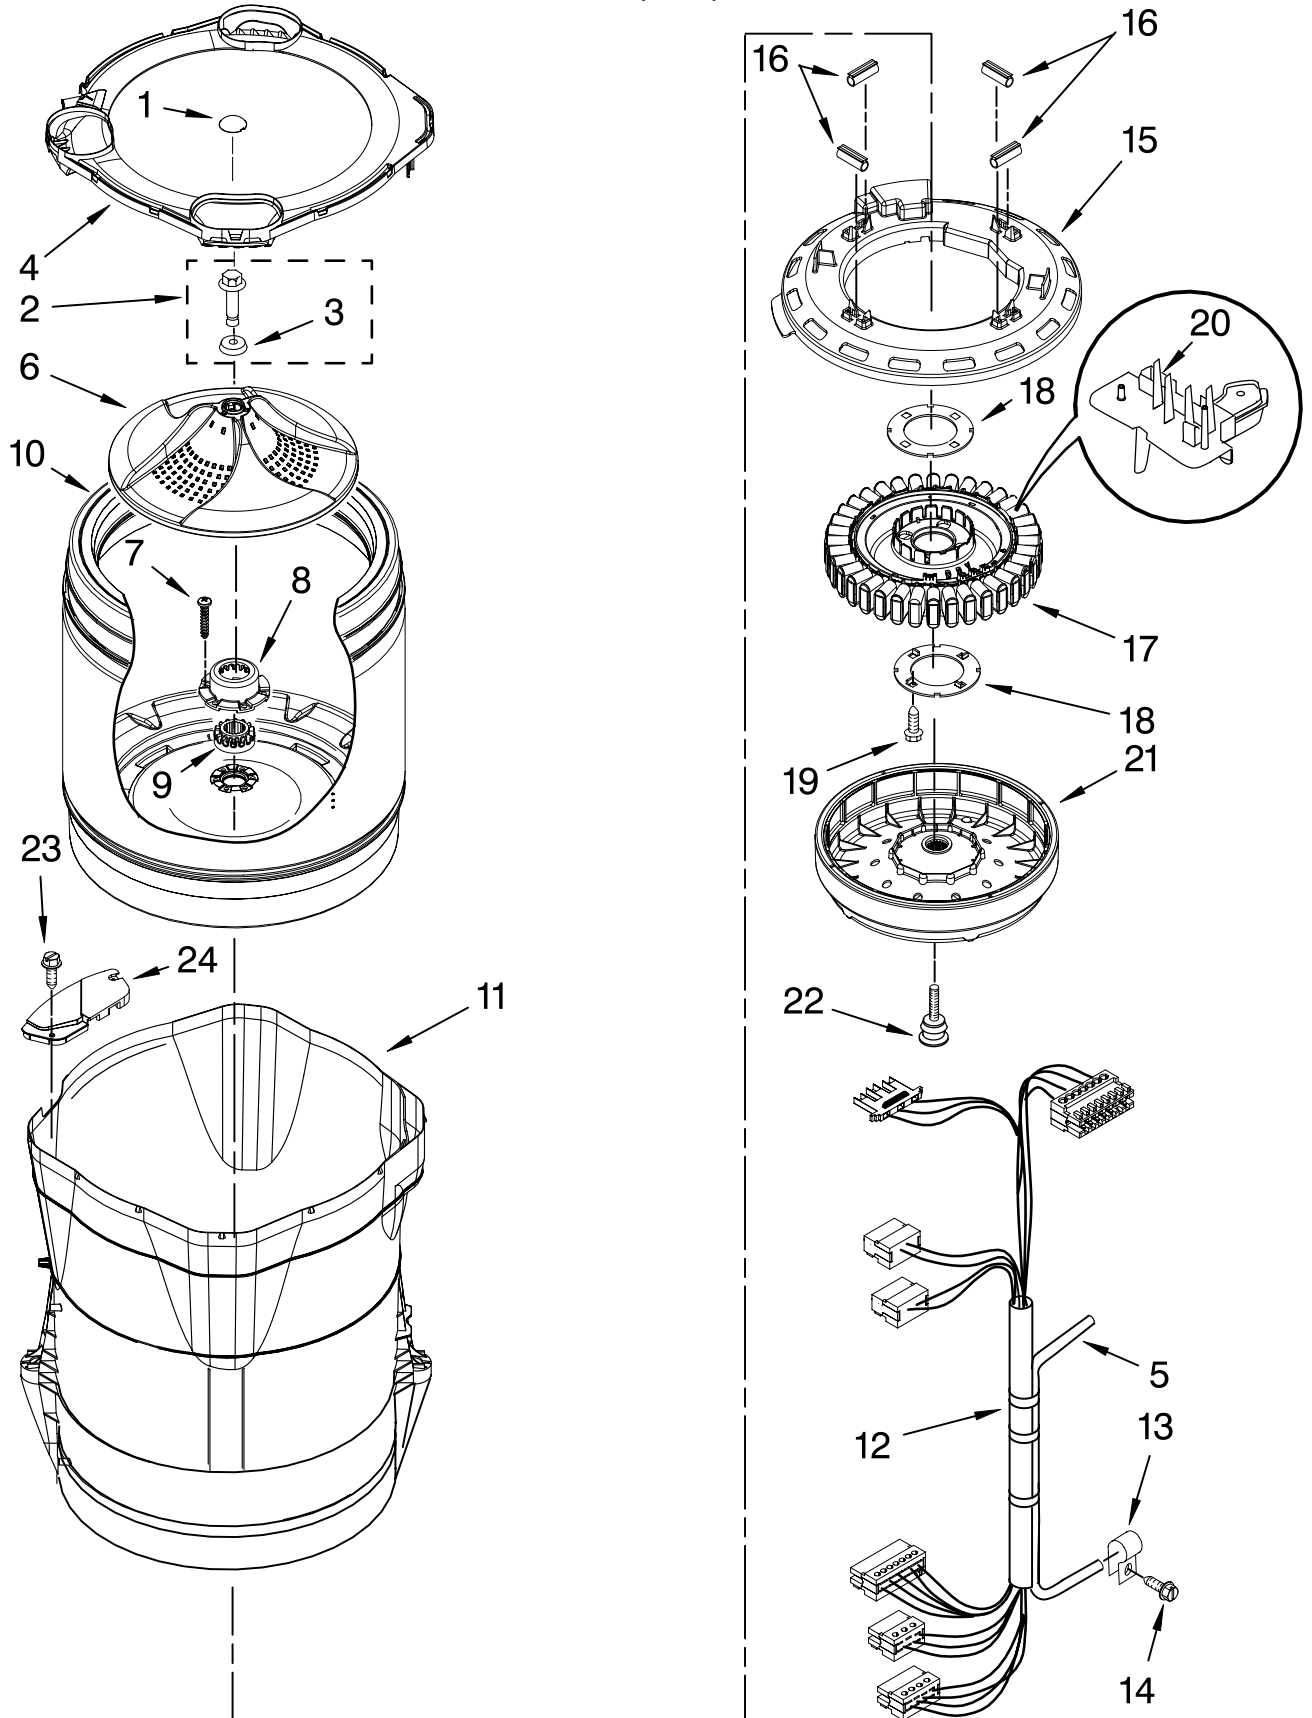

MOTOR, BASKET AND TUB PARTS

For Model: MTW6700TQ1
(White)

FOR ORDERING INFORMATION REFER TO PARTS PRICE LIST

MOTOR, BASKET AND TUB PARTS

For Model: MTW6700TQ1
(White)

<u>Illus.</u> <u>No.</u>	<u>Part</u> <u>No.</u>	<u>DESCRIPTION</u>
1	W10106600	Cap, Impeller
2	W10076270	Screw & Washer Assembly
3	W10076260	Washer
4	W10130807	Tub Ring
5	8572540	Hose Pressure Switch
6	W10141017	Impeller (Washplate)
7	8533953	Screw, 8-16 x 1.000 (6)
8	W10118114	Hub, Basket-Driven (Includes Item 9)
9	8545953	Hub, Basket-Driver (Includes Item 8)
10	W10118182	Basket Assembly (Includes Items 7, 8, & 9)
11	W10128830	Tub & Drive Shaft Assembly
12	W10137697	Harness, Lower (Includes Item 5)
13	W10005430	Clamp, Pressure Hose Retainer
14	8533957	Screw, 10-16 x 1/2
15	W10137698	Shield, Drive Motor (Includes Item 16)
16	8565172	Tube, Buffer (Set Of 4)
17	8565170	Stator, Motor (Includes Item 18)
18	8557836	Plate, Stator (Set Of 2)
19	8534042	Screw, 1/4-20 x .968 (4)
20	W10137685	RPS Assembly
21	8565177	Rotor, Main Drive Motor (Includes Item 22)
22		Bolt, Rotor Assembly Non-Serviceable (Supplied W/Rotor)
23	8533928	Screw, 8-18 x 3/4 (2)
24	8566197	Filter, Dual Pump Hood

FOR ORDERING INFORMATION REFER TO PARTS PRICE LIST