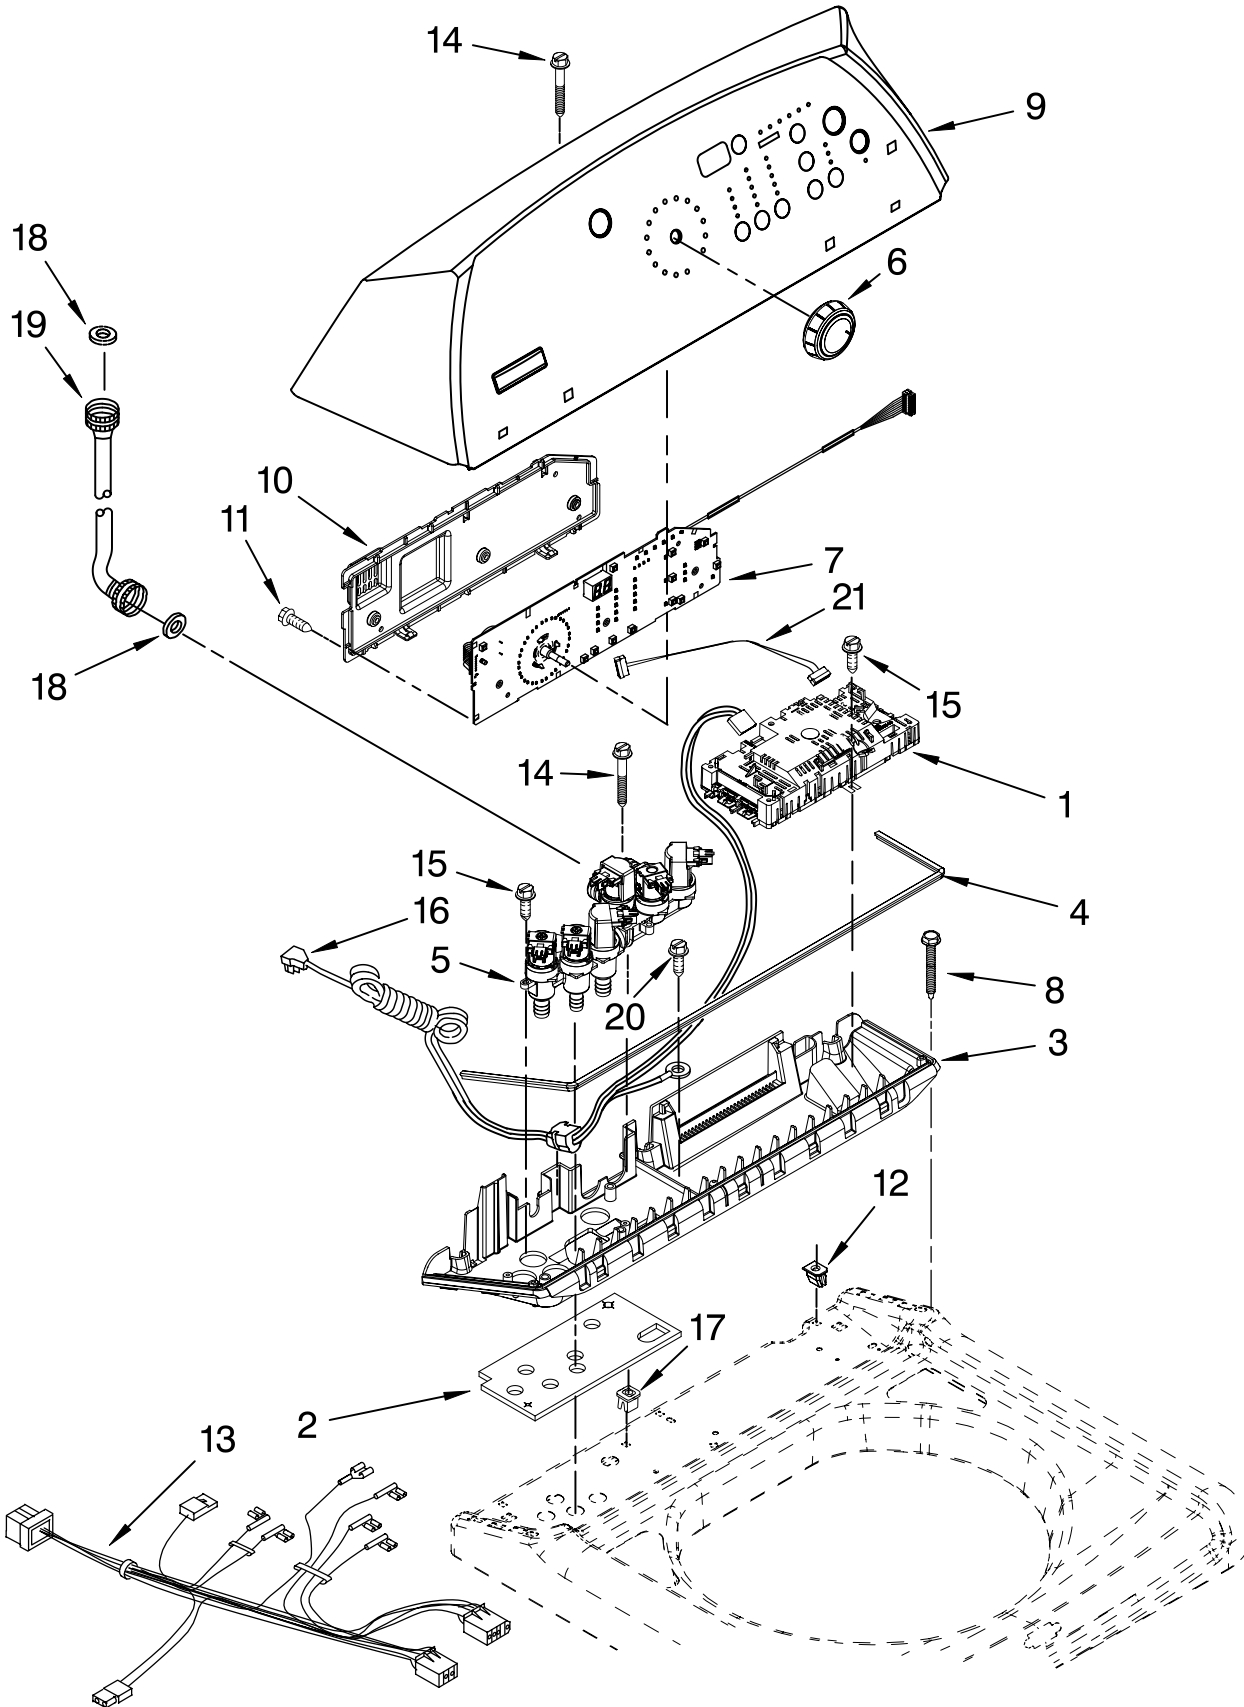

FOR ORDERING INFORMATION REFER TO PARTS PRICE LIST

CONTROL PANEL PARTS

For Model: MTW6700TQ1
(White)

FOR ORDERING INFORMATION REFER TO PARTS PRICE LIST

CONTROL PANEL PARTS

For Model: MTW6700TQ1
(White)

Illus. No.	Part No.	DESCRIPTION
1	W10051176	Control Unit Assembly, Machine & Motor
2	W10130502	Gasket, Valve Tray
3	8565304	Tray Assembly, Console (Includes Items 2 & 4)
4	8565259	Gasket, Console/Tray
5	W10128457	Valve, Log Assembly
6	W10110196	Knob, Control
7	W10051173	User Interface
8	W10004990	Screw, 6-20 x 1.2
9	W10090730	Console
10	8564265	Cover, Rear- User Interface
11	W10003770	Screw, 6-19 x 1/2 (3)
12	W10022060	Nut, Push-In (3)
13	W10128687	Harness, Upper (Includes Item 21)
14	8565324	Screw, 10-16 x 1.75
15	8281136	Screw, 8-18 x 3/4
16	3407203	Cord Assembly, Power
17	98460	Nut, Push-In (2)
18	3976300	Washer, Water Inlet Hose (1-1/16 x 5/8)(4)
19		Hose, Water Inlet
	8571377	Blue Coupler
	8571378	Red Coupler
20	3351614	Screw, Power Cord Ground
21	3407187	Harness, Thermistor

FOR ORDERING INFORMATION REFER TO PARTS PRICE LIST

PUMP PARTS

For Model: MTW6700TQ1
(White)

Illus. No.	Part No.	DESCRIPTION
1	W10049390	Pump Assembly, Drain
2	W10128765	Hose, Drain
3	8543774	Hose, Recirc
4	W10049400	Pump Assembly, Recirc
5	W10004910	Screw, 12-16 x 1-1/8
6	370449	Clamp, Hose
7	8269146	Clamp, Hose
8	8317496	Clamp, Hose
9	8182771	Grommet, Pump Mounting (4)
10	8534021	Clamp, Recirc Hose Retainer
11	8533943	Screw, 10-16 x 3/4
12	8182768	Clamp, Drain Pump Hose
13	8576642	Retainer, Drain Hose
14	3347868	Cable Tie
15	8182769	Hose, Recirc Pump
16	8182770	Clamp, Recirc Pump Hose
17	8182767	Hose, Drain Pump