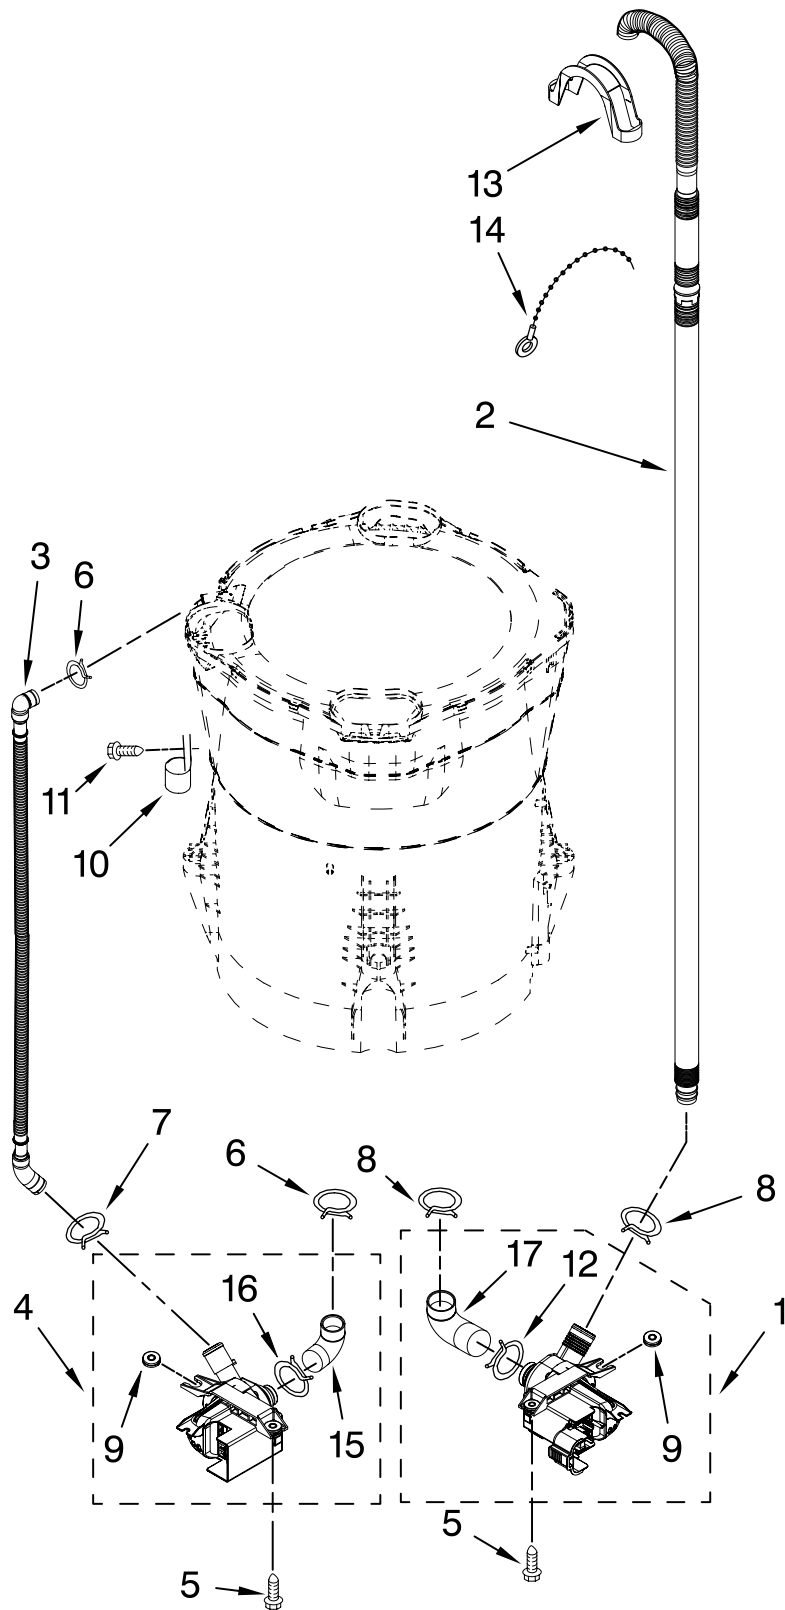

FOR ORDERING INFORMATION REFER TO PARTS PRICE LIST

CONTROL PANEL PARTS

For Model: MTW6700TQ1
(White)

FOR ORDERING INFORMATION REFER TO PARTS PRICE LIST

CONTROL PANEL PARTS

For Model: MTW6700TQ1
(White)

Illus. No.	Part No.	DESCRIPTION
1	W10051176	Control Unit Assembly, Machine & Motor
2	W10130502	Gasket, Valve Tray
3	8565304	Tray Assembly, Console (Includes Items 2 & 4)
4	8565259	Gasket, Console/Tray
5	W10128457	Valve, Log Assembly
6	W10110196	Knob, Control
7	W10051173	User Interface
8	W10004990	Screw, 6-20 x 1.2
9	W10090730	Console
10	8564265	Cover, Rear- User Interface
11	W10003770	Screw, 6-19 x 1/2 (3)
12	W10022060	Nut, Push-In (3)
13	W10128687	Harness, Upper (Includes Item 21)
14	8565324	Screw, 10-16 x 1.75
15	8281136	Screw, 8-18 x 3/4
16	3407203	Cord Assembly, Power
17	98460	Nut, Push-In (2)
18	3976300	Washer, Water Inlet Hose (1-1/16 x 5/8)(4)
19		Hose, Water Inlet
	8571377	Blue Coupler
	8571378	Red Coupler
20	3351614	Screw, Power Cord Ground
21	3407187	Harness, Thermistor

FOR ORDERING INFORMATION REFER TO PARTS PRICE LIST

PUMP PARTS

For Model: MTW6700TQ1
(White)

Illus. No.	Part No.	DESCRIPTION
1	W10049390	Pump Assembly, Drain
2	W10128765	Hose, Drain
3	8543774	Hose, Recirc
4	W10049400	Pump Assembly, Recirc
5	W10004910	Screw, 12-16 x 1-1/8
6	370449	Clamp, Hose
7	8269146	Clamp, Hose
8	8317496	Clamp, Hose
9	8182771	Grommet, Pump Mounting (4)
10	8534021	Clamp, Recirc Hose Retainer
11	8533943	Screw, 10-16 x 3/4
12	8182768	Clamp, Drain Pump Hose
13	8576642	Retainer, Drain Hose
14	3347868	Cable Tie
15	8182769	Hose, Recirc Pump
16	8182770	Clamp, Recirc Pump Hose
17	8182767	Hose, Drain Pump