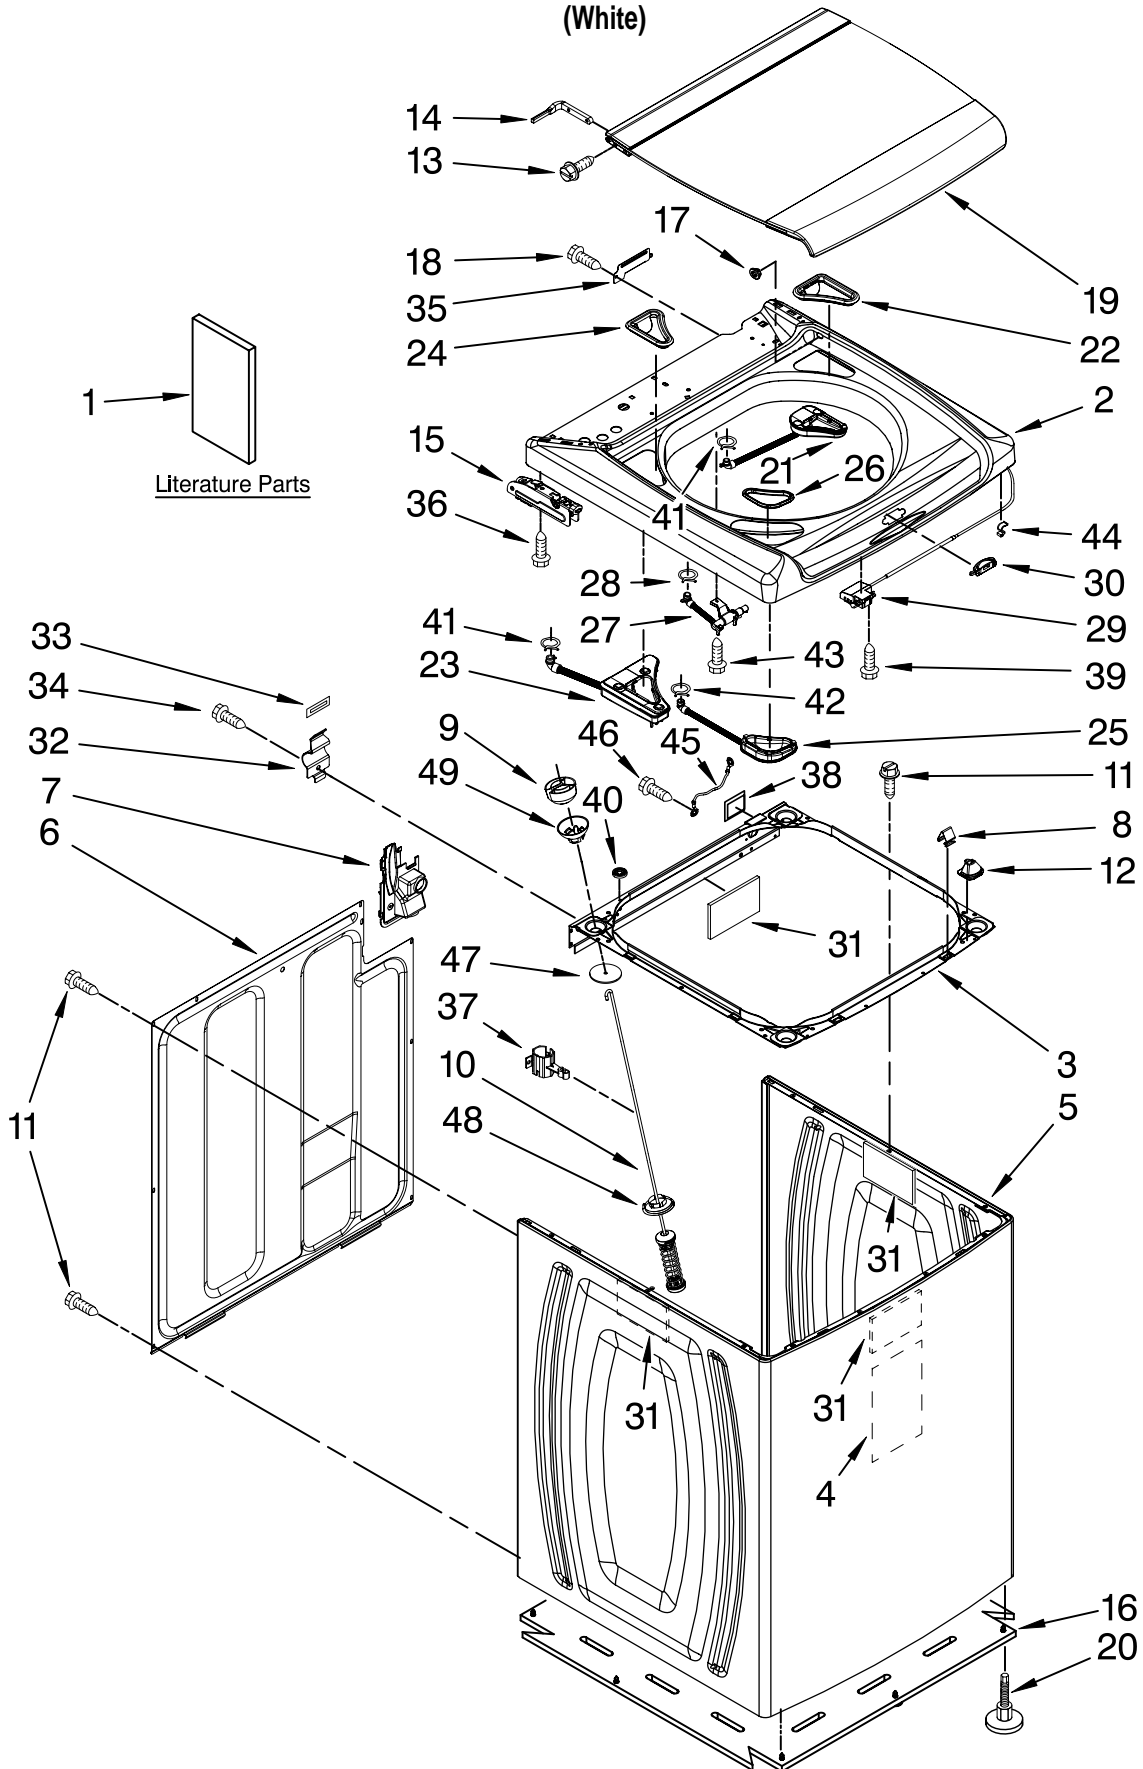

TOP AND CABINET PARTS

AUTOMATIC WASHER

For Model: MTW6700TQ1
(White)

FOR ORDERING INFORMATION REFER TO PARTS PRICE LIST

TOP AND CABINET PARTS

For Model: MTW6700TQ1
(White)

Illus. No.	Part No.	DESCRIPTION	Illus. No.	Part No.	DESCRIPTION	Illus. No.	Part No.	DESCRIPTION
1		Literature Parts	14		Hinge Wire (2)	29	W10059230	Lock Assembly, Lid
	W10092756	Use & Care Guide		8563965	(L.H.)	30	8572019	Bezel, Lid Lock
	W10092760	Tech Sheet		8572974	(R.H.)	31	8564458	Absorber, Impact
	W10092754	Quick Start Guide	15		Hinge, Spring	32	8564456	Hinge, Top (2)
	8577781	Wiring Diagram			Assembly	33	18849	Pad, Top Hinge (2)
	W10092753	Energy Guide		8563962	(Glass Lid)	34	343641	Screw,
					(Left)			10-16 x 1/2 (2)
2	8565314	Top		8563963	(Right)	35	8563941	Cover, Harness
3	W10162416	Frame Assembly, Cabinet Top (Includes Items 31 & 38)	16	8565184	Absorber, Sound (Bottom)	36	693995	Screw, 8-18 x 3/8
4	8576784	Sound Absorber, Cabinet	17	W10052730	Bearing, Lid Hinge (2)	37	8543784	Bracket, Drain Hose
5	8566156	Cabinet	18	3390647	Screw, 8-18 x 1/2	38	8578386	Shield, Wire Harness
6	8566090	Panel, Rear	19	W10131142	Lid, Glass Assembly	39	8281136	Screw, 10-16 x 3/4
7	W10160572	Retainer, Drain Hose Storage	20	8578826	Foot Assembly, Leveling (4)	40	8576476	Spacer, Rear (Cabinet/Top)
8	8563785	Lock, Top-Front (2)	21	W10059150	Dispenser, Fabric Softener	41	370451	Clamp, Hose
9	W10111536	Ball, Suspension (4)	22	W10137015	Bezel, Fabric Softener Dispenser	42	371503	Clamp, Hose
10	8566146	Damper Assembly, Tub Suspension (Set Of 4-Includes Items 47, 48 & 49)	23	W10161865	Dispenser, Stain Remover	43	3400061	Screw, 10-16 x 9/16
11	1157158	Screw, 8-18 x 3/8	24	8566211	Bezel, Stain Remover Dispenser	44	90016	Clip, Harness (5)
12	W10042120	Locator, Top (2)	25	8564976	Dispenser, Detergent	45	8281736	Wire, Ground Jumper
13	W10078270	Screw, Lid Hinge Mounting (4)	26	8564979	Bezel, Detergent Dispenser	46	3400076	Screw, 10-32 x 5/8
			27	W10106990	Nozzle Assembly, Fresh Water	47	8577896	Washer, Suspension Umbrella (4)
			28	371503	Clamp, Hose	48	8564017	Cup, Suspension (4)
						49	W10167599	Bushing - Suspension, Upper (4)

FOR ORDERING INFORMATION REFER TO PARTS PRICE LIST