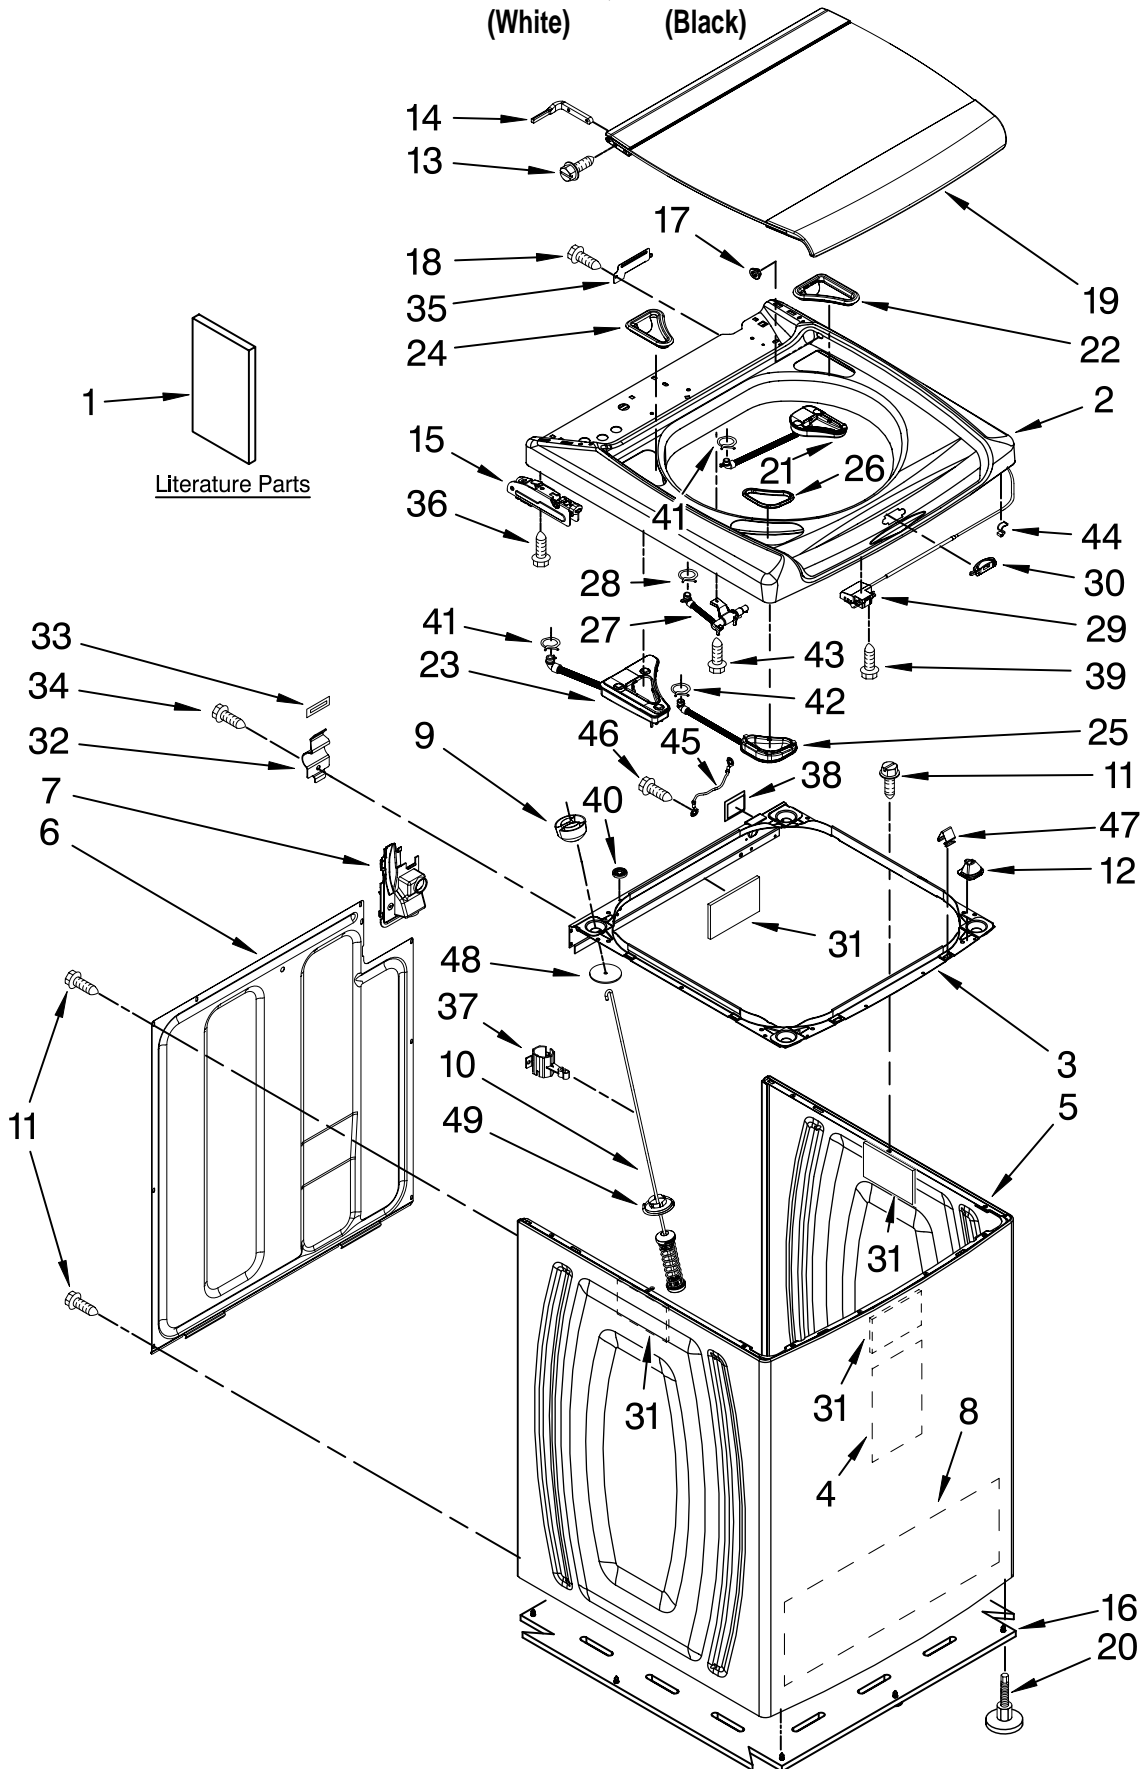

TOP AND CABINET PARTS

AUTOMATIC WASHER

For Models: MTW6600TQ0, MTW6600TB0

(White) (Black)

IMPORTANT: All Part Numbers Listed Are Whirlpool Numbers. Source Parts Through Whirlpool.

TOP AND CABINET PARTS

For Models: MTW6600TQ0, MTW6600TB0

(White) (Black)

Illus. No.	Part No.	DESCRIPTION	Illus. No.	Part No.	DESCRIPTION	Illus. No.	Part No.	DESCRIPTION
1		Literature Parts	15		Hinge, Spring Assembly (Glass Lid)	27	W10106990	Nozzle Assembly, Fresh Water
	W10092685	Use & Care Guide		8563962	(Left)	28	371503	Clamp, Hose
	W10092700	Tech Sheet		8563963	(Right)	29	W10059230	Lock Assembly, Lid
	W10092692	Quick Start Guide	16	8565184	Absorber, Sound (Bottom)	30		Bezel, Lid Lock
	8577781	Wiring Diagram					8572019	White
	W10092719	Energy Guide	17	W10052730	Bearing, Lid Hinge (2)		W10052520	Black
2		Top	18	3390647	Screw, 8-18 x 1/2	31	8564458	Absorber, Impact
	8565311	White	19		Lid, Glass Assembly	32	8564456	Hinge, Top (2)
	W10053420	Black		W10113890	White	33	18849	Pad, Top Hinge (2)
3	W10114656	Frame Assembly, Cabinet Top (Includes Items 31 & 38)		W10114185	Black	34	343641	Screw, 10-16 x 1/2 (2)
4	8576784	Sound Absorber, Cabinet	20	8578826	Foot Assembly, Leveling (4)	35	8563941	Cover, Harness
5		Cabinet	21		Dispenser, Fabric Softener	36	693995	Screw, 8-18 x 3/8
	8566156	White		W10059150	White	37	8543784	Bracket, Drain Hose
	W10050330	Black		W10052680	Elephant Bezel, Fabric Softener Dispenser	38	8578386	Shield, Wire Harness
6	8566090	Panel, Rear	22			39	8281136	Screw, 10-16 x 3/4
7	8543781	Retainer, Drain Hose Storage		8566210	White	40	8576476	Spacer, Rear (Cabinet/Top)
8	8578225	Sound Absorber, Cabinet	23	8580017	Elephant Dispenser, Bleach	41	370451	Clamp, Hose
9	W10111536	Ball, Suspension (4)		W10059160	White	42	371503	Clamp, Hose
10	8564009	Damper Assembly, Tub Suspension (Set Of 4-Includes Items 48 & 49)		W10052700	Elephant Bezel, Bleach Dispenser	43	3400061	Screw, 10-16 x 9/16
11	1157158	Screw, 8-18 x 3/8	24			44	90016	Clip, Harness (4)
12	W10042120	Locator, Top (2)		8566211	White	45	8281736	Wire, Ground Jumper
13	W10078270	Screw, Lid Hinge Mounting (4)	25	8580019	Elephant Dispenser, Detergent	46	3400076	Screw, 10-32 x 5/8
14		Hinge Wire (2)		8564976	White	47	8563785	Lock, Top-Front (2)
	8563965	(L.H.)		W10059180	Elephant Bezel, Detergent	48	8577896	Washer, Suspension Umbrella (4)
	8572974	(R.H.)	26	8564979	White	49	8564017	Cup, Suspension (4)
				W10045210	Elephant Dispenser			

IMPORTANT: All Part Numbers Listed Are Whirlpool Numbers. Source Parts Through Whirlpool.