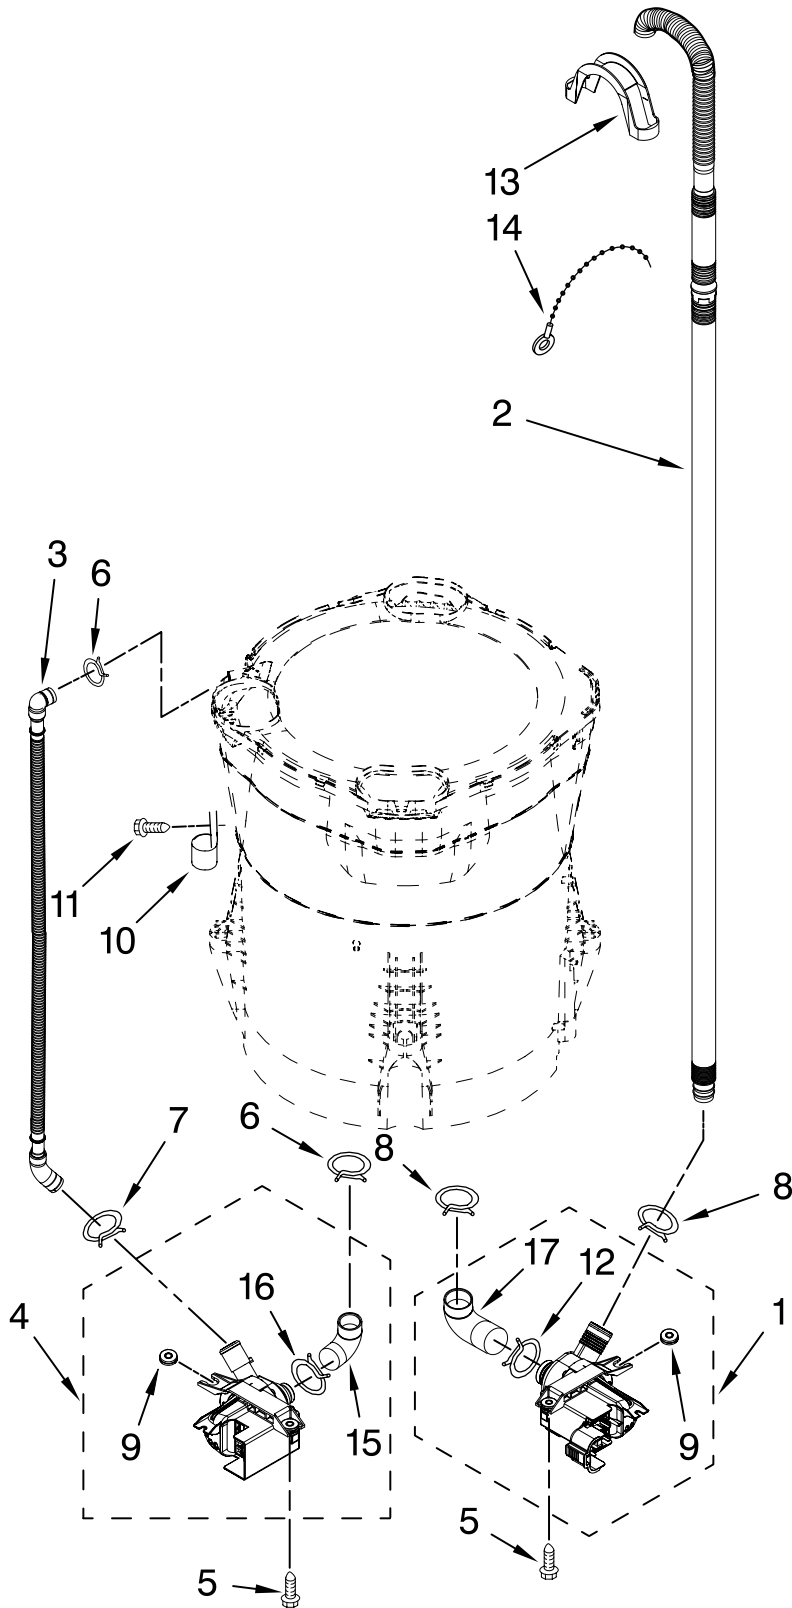

# MOTOR, BASKET AND TUB PARTS

For Models: MTW6600TQ0, MTW6600TB0

(White) (Black)

<b>Illus. No.</b>	<b>Part No.</b>	<b>DESCRIPTION</b>
1	W10106600	Cap, Impeller
2	W10076270	Screw & Washer Assembly
3	W10076260	Washer
4	W10108430	Tub Ring
5	8572540	Hose Pressure Switch
6	W10076230	Impeller (Washplate)
7	8533953	Screw, 8-16 x 1.000 (6)
8	W10118114	Hub, Basket-Driven (Includes Item 9)
9	8545953	Hub, Basket-Driver (Includes Item 8)
10	W10118182	Basket Assembly (Includes Items 7, 8, & 9)
11	8572660	Tub & Drive Shaft Assembly
12	W10058730	Harness, Lower (Includes Item 5)
13	8542674	Weight, Tub Counterbalance
14	W10004910	Screw, 12-16 x 1-1/4 (2)
15	8557839	Shield, Drive Motor (Includes Item 16)
16	8565172	Tube, Buffer (Set Of 4)
17	8565170	Stator, Motor (Includes Item 18)
18	8557836	Plate, Stator (Set Of 2)
19	W10076010	Screw, 1/4-20 x .968 (4)
20	8565188	RPS Assembly
21	8565177	Rotor, Main Drive Motor (Includes Item 22)
22		Bolt, Rotor Assembly Non-Serviceable (Supplied W/Rotor)
23	8533928	Screw, 8-18 x 3/4 (2)
24	8566197	Filter, Dual Pump Hood
25	W10005430	Clamp, Pressure Hose Retainer
26	8533957	Screw, 10-16 x 1/2

# PUMP PARTS

For Models: MTW6600TQ0, MTW6600TB0  
(White) (Black)

Illus. No.	Part No.	DESCRIPTION
1	W10049390	Pump Assembly, Drain
2	8571715	Hose, Drain
3	8543774	Hose, Recirc
4	W10049400	Pump Assembly, Recirc
5	8534063	Screw, 10-14 x 1.000
6	370449	Clamp, Hose
7	8269146	Clamp, Hose
8	8317496	Clamp, Hose
9	8182771	Grommet, Pump Mounting (4)
10	8534021	Clamp, Recirc Hose Retainer
11	8533943	Screw, 10-16 x 3/4
12	8182768	Clamp, Drain Pump Hose
13	8576642	Retainer, Drain Hose
14	3347868	Cable Tie
15	8182769	Hose, Recirc Pump
16	8182770	Clamp, Recirc Pump Hose
17	8182767	Hose, Drain Pump