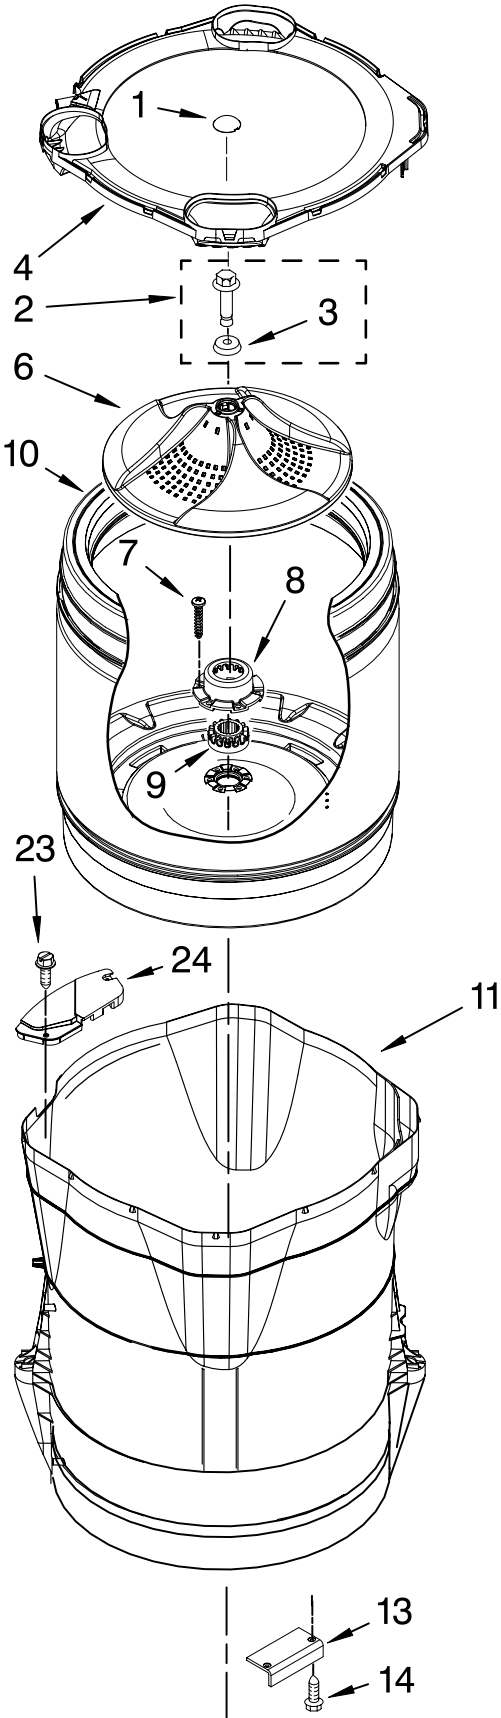

# CONTROL PANEL PARTS

For Models: MTW6600TQ0, MTW6600TB0

(White)

(Black)

IMPORTANT: All Part Numbers Listed Are Whirlpool Numbers. Source Parts Through Whirlpool.

# CONTROL PANEL PARTS

For Models: MTW6600TQ0, MTW6600TB0

(White) (Black)

Illus. No.	Part No.	DESCRIPTION
1	W10112113	Control Unit Assembly, Machine & Motor
2	8565260	Gasket, Valve Tray
3		Tray Assembly, Console (Includes Items 2 & 4)
	8565304	White
	8565305	Black
4	8565259	Gasket, Console/Tray
5	W10059320	Valve, Log Assembly
6	W10110196	Knob, Control
7	W10051092	User Interface
8	W10004990	Screw, 6-20 x 1.2
9		Console
	W10090708	White
	W10090709	Black
10	8564265	Cover, Rear-User Interface
11	W10003770	Screw, 6-19 x 1/2 (3)
12	W10022060	Nut, Push-In (3)
13	W10045100	Harness, Upper
14	8565324	Screw, 10-16 x 1.75
15	8281136	Screw, 8-18 x 3/4
16	3407203	Cord Assembly, Power
17	98460	Nut, Push-In (2)
18	3976300	Washer, Water Inlet Hose (1-1/16 x 5/8)(4)
19		Hose, Water Inlet
	8571377	Blue Coupler
	8571378	Red Coupler
20	488649	Screw, Power Cord Ground
21	3407187	Harness, Thermistor

# MOTOR, BASKET AND TUB PARTS

For Models: MTW6600TQ0, MTW6600TB0

(White)

(Black)

IMPORTANT: All Part Numbers Listed Are Whirlpool Numbers. Source Parts Through Whirlpool.