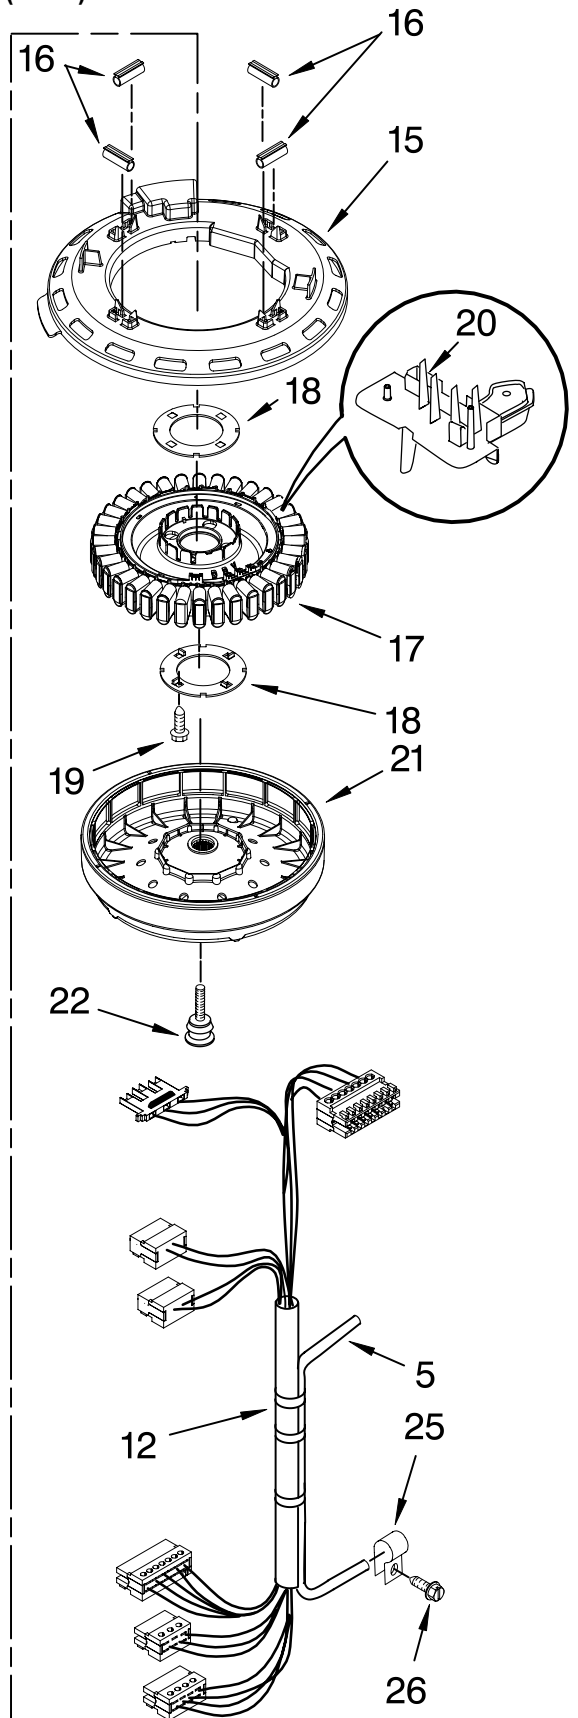

MOTOR, BASKET AND TUB PARTS

For Models: MTW6600TQ0, MTW6600TB0

(White)

(Black)

IMPORTANT: All Part Numbers Listed Are Whirlpool Numbers. Source Parts Through Whirlpool.

MOTOR, BASKET AND TUB PARTS

For Models: MTW6600TQ0, MTW6600TB0

(White) (Black)

Illus. No.	Part No.	DESCRIPTION
1	W10106600	Cap, Impeller
2	W10076270	Screw & Washer Assembly
3	W10076260	Washer
4	W10108430	Tub Ring
5	8572540	Hose Pressure Switch
6	W10076230	Impeller (Washplate)
7	8533953	Screw, 8-16 x 1.000 (6)
8	W10118114	Hub, Basket-Driven (Includes Item 9)
9	8545953	Hub, Basket-Driver (Includes Item 8)
10	W10118182	Basket Assembly (Includes Items 7, 8, & 9)
11	8572660	Tub & Drive Shaft Assembly
12	W10058730	Harness, Lower (Includes Item 5)
13	8542674	Weight, Tub Counterbalance
14	W10004910	Screw, 12-16 x 1-1/4 (2)
15	8557839	Shield, Drive Motor (Includes Item 16)
16	8565172	Tube, Buffer (Set Of 4)
17	8565170	Stator, Motor (Includes Item 18)
18	8557836	Plate, Stator (Set Of 2)
19	W10076010	Screw, 1/4-20 x .968 (4)
20	8565188	RPS Assembly
21	8565177	Rotor, Main Drive Motor (Includes Item 22)
22		Bolt, Rotor Assembly Non-Serviceable (Supplied W/Rotor)
23	8533928	Screw, 8-18 x 3/4 (2)
24	8566197	Filter, Dual Pump Hood
25	W10005430	Clamp, Pressure Hose Retainer
26	8533957	Screw, 10-16 x 1/2

IMPORTANT: All Part Numbers Listed Are Whirlpool Numbers. Source Parts Through Whirlpool.