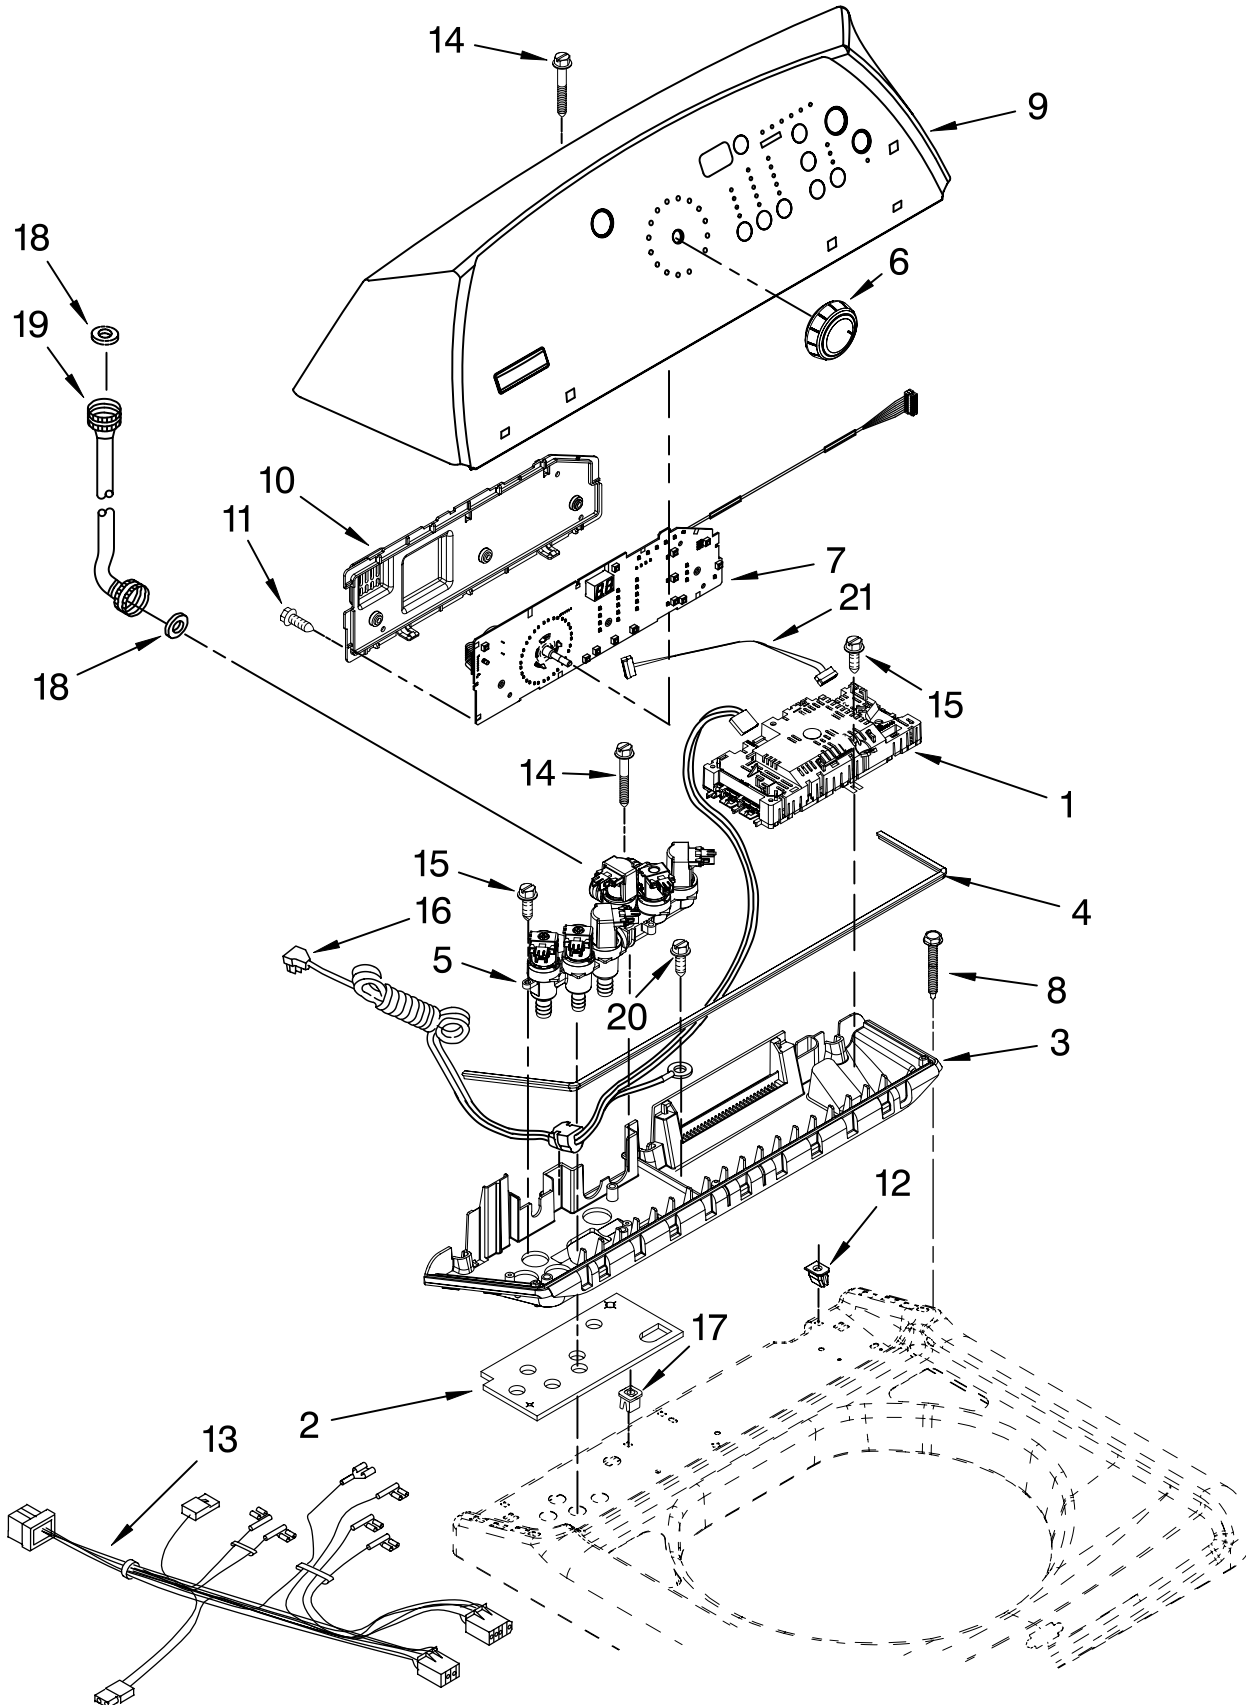

CONTROL PANEL PARTS

For Models: MTW6600TQ0, MTW6600TB0

(White)

(Black)

IMPORTANT: All Part Numbers Listed Are Whirlpool Numbers. Source Parts Through Whirlpool.

CONTROL PANEL PARTS

For Models: MTW6600TQ0, MTW6600TB0

(White) (Black)

Illus. No.	Part No.	DESCRIPTION
1	W10112113	Control Unit Assembly, Machine & Motor
2	8565260	Gasket, Valve Tray
3		Tray Assembly, Console (Includes Items 2 & 4)
	8565304	White
	8565305	Black
4	8565259	Gasket, Console/Tray
5	W10059320	Valve, Log Assembly
6	W10110196	Knob, Control
7	W10051092	User Interface
8	W10004990	Screw, 6-20 x 1.2
9		Console
	W10090708	White
	W10090709	Black
10	8564265	Cover, Rear-User Interface
11	W10003770	Screw, 6-19 x 1/2 (3)
12	W10022060	Nut, Push-In (3)
13	W10045100	Harness, Upper
14	8565324	Screw, 10-16 x 1.75
15	8281136	Screw, 8-18 x 3/4
16	3407203	Cord Assembly, Power
17	98460	Nut, Push-In (2)
18	3976300	Washer, Water Inlet Hose (1-1/16 x 5/8)(4)
19		Hose, Water Inlet
	8571377	Blue Coupler
	8571378	Red Coupler
20	488649	Screw, Power Cord Ground
21	3407187	Harness, Thermistor

IMPORTANT: All Part Numbers Listed Are Whirlpool Numbers. Source Parts Through Whirlpool.