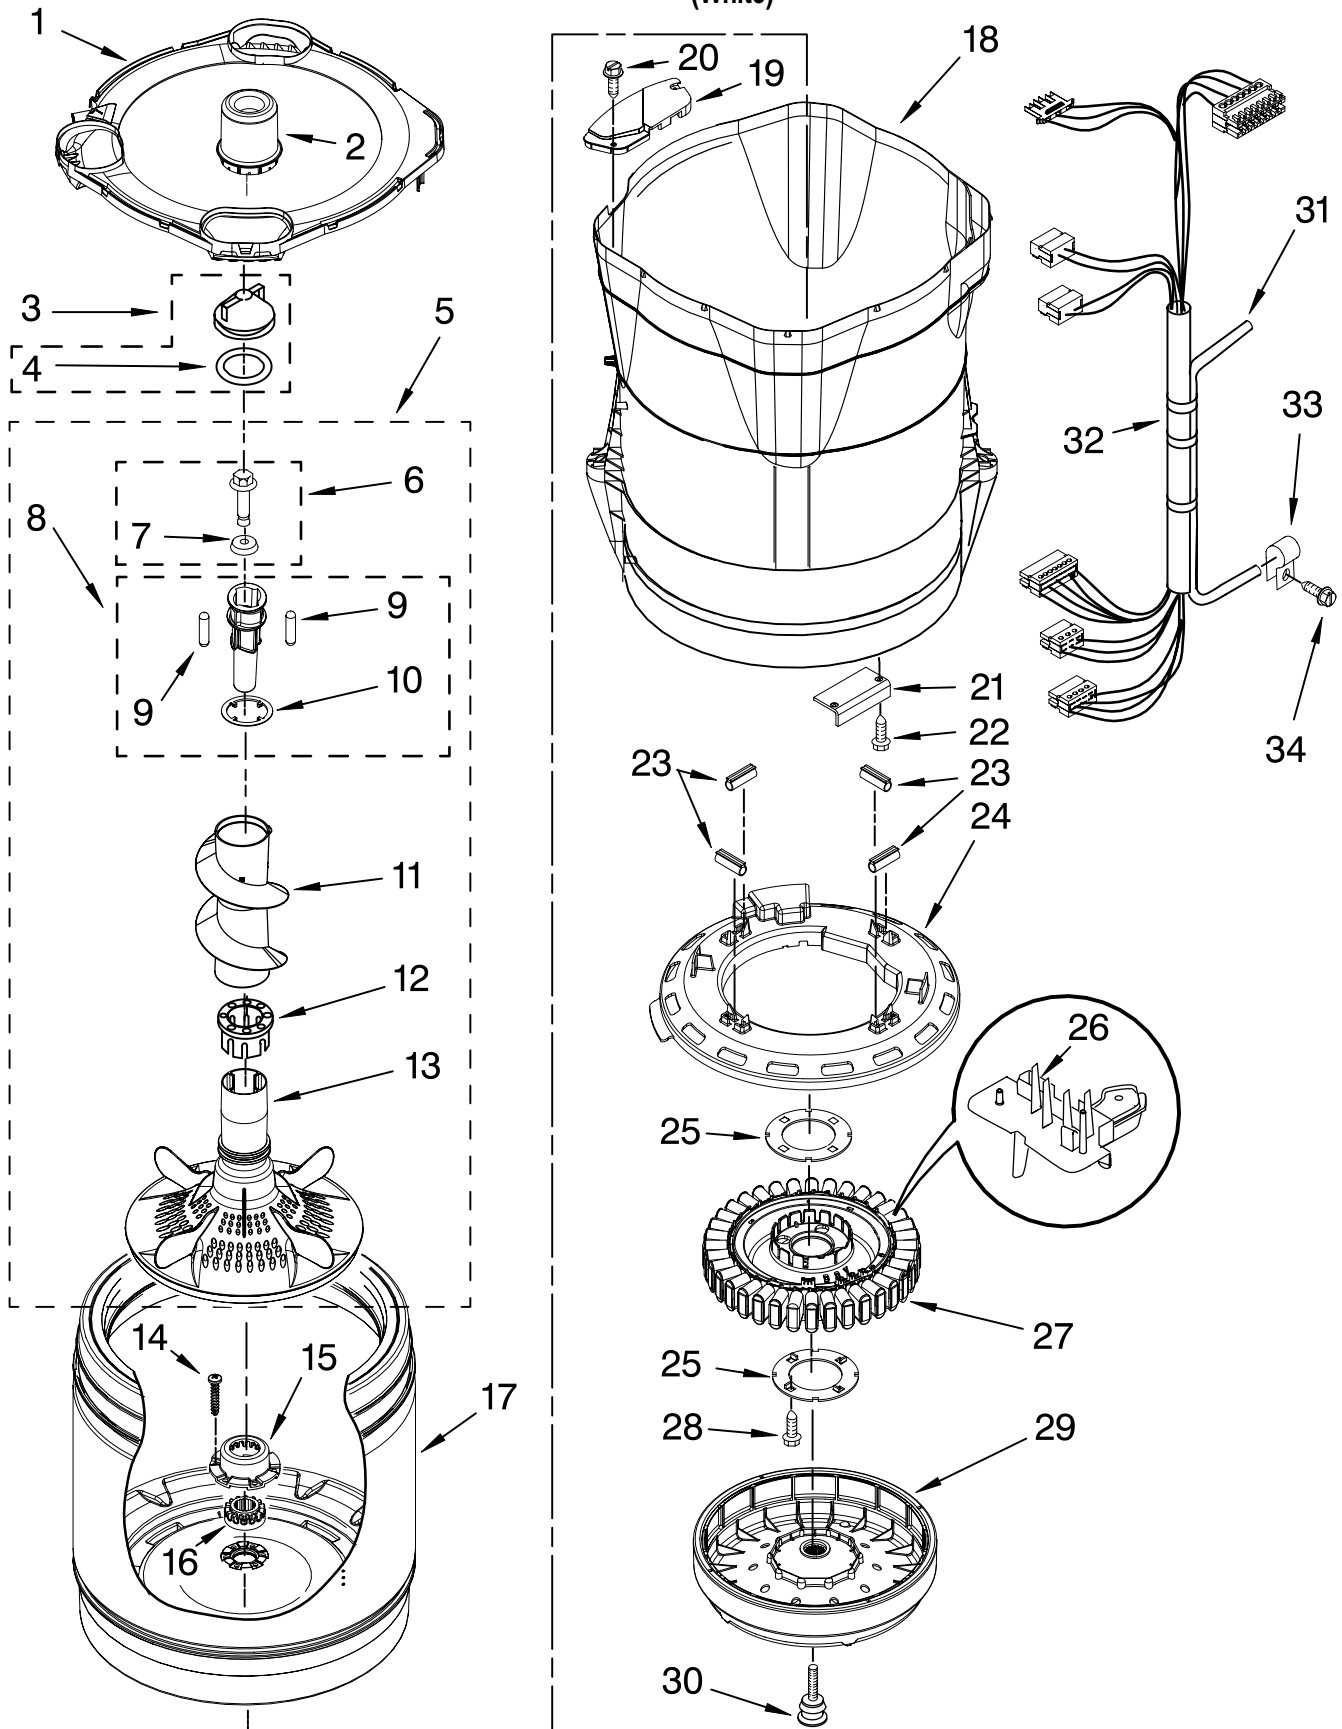

MOTOR, BASKET AND TUB PARTS

For Model: MTW6300TQ0
(White)

IMPORTANT: All Part Numbers Listed Are Whirlpool Numbers. Source Parts Through Whirlpool.

MOTOR, BASKET AND TUB PARTS

For Model: MTW6300TQ0
(White)

Illus. No.	Part No.	DESCRIPTION	Illus. No.	Part No.	DESCRIPTION	Illus. No.	Part No.	DESCRIPTION
1	W10108420	Tub Ring	16	8545953	Hub, Basket-Driver (Includes Item 15)	26	8565188	RPS Assembly
2	8566491	Dispenser, Fabric Softener	17	W10118180	Basket Assembly (Includes Items 14, 15, & 16)	27	8565170	Stator, Motor (Includes Item 25)
3	W10074580	Cap, Barrier	18	8572660	Tub & Drive Shaft Assembly	28	W10076010	Screw, 1/4-20 X .968 (4)
4	W10072840	Seal, Inner Cap	19	8566197	Filter, Dual Pump Hood	29	8565177	Rotor, Main Drive Motor (Includes Item 30)
5	W10076310	Agitator, Assembly (Complete)	20	8533928	Screw, 8-18 X 3/4 (2)	30		Bolt, Rotor Assembly Non-Serviceable (Supplied W/Rotor)
6	W10076270	Screw & Washer Assembly	21	8542674	Weight Tub Counterbalance	31	8572540	Hose, Pressure Switch
7	W10076260	Washer	22	W10004910	Screw, 12-16 X 1-1/4 (2)	32	W10058730	Harness, Lower (Includes Item 31)
8	W10076210	Cam, Agitator	23	8565172	Tub, Buffer (Set of 4)	33	W10005430	Clamp, Pressure Hose Retainer
9	8558884	Roller, Agitator Cam (Set of 4)	24	8557839	Shield, Drive Motor (Includes Item 23)	34	8533957	Screw, 10-16 X 1/2
10	8578563	Spacer, Thrust-Cam	25	8557836	Plate, Stator (Set of 2)			
11	8577284	Auger, Agitator						
12	8566279	Spacer, Thrust						
13	W10076190	Agitator						
14	8533953	Screw, 8-16 X 1.000 (6)						
15	W10118114	Hub, Basket-Driven (Includes Item 16)						

IMPORTANT: All Part Numbers Listed Are Whirlpool Numbers. Source Parts Through Whirlpool.