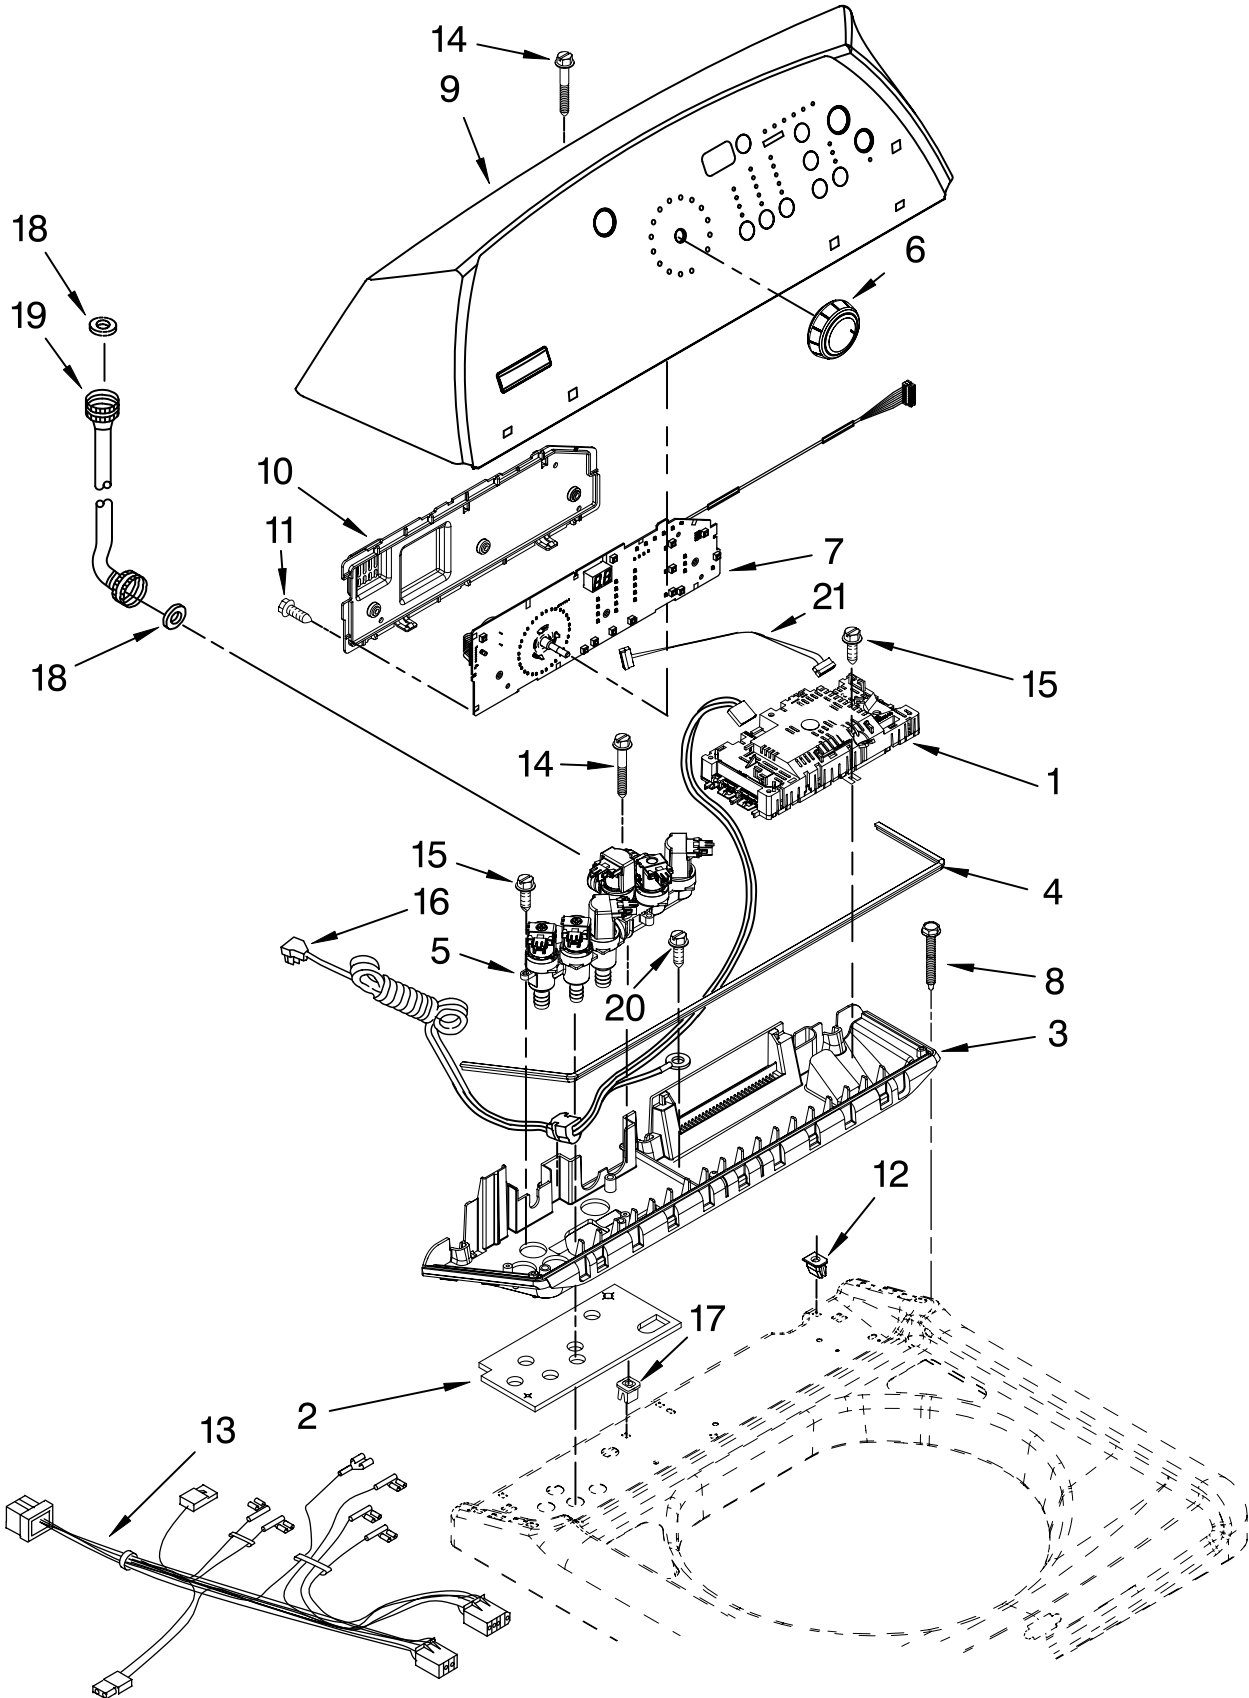

CONTROL PANEL PARTS

For Model: MTW6300TQ0
(White)

IMPORTANT: All Part Numbers Listed Are Whirlpool Numbers. Source Parts Through Whirlpool.

CONTROL PANEL PARTS

For Model: MTW6300TQ0
(White)

Illus. No.	Part No.	DESCRIPTION
1	W10112113	Control Unit Assembly, Machine & Motor
2	8565260	Gasket, Valve Tray
3	8565304	Tray Assembly, Console (Includes Items 2 & 4)
4	8565259	Gasket, Console/Tray
5	W10059310	Valve, Log Assembly
6	W10110196	Knob, Control
7	W10051091	User Interface
8	W10004990	Screw, 6-20 x 1.2
9	W10090707	Console
10	8564265	Cover, Rear- User Interface
11	W10003770	Screw, 6-19 x 1/2 (3)
12	W10022060	Nut, Push-In (3)
13	W10045090	Harness, Upper
14	8565324	Screw, 10-16 x 1.75
15	8281136	Screw, 8-18 x 3/4
16	3407203	Cord Assembly, Power
17	98460	Nut, Push-In (2)
18	3976300	Washer, Water Inlet Hose (1-1/16 x 5/8)(4)
19		Hose, Water Inlet
	8571377	Blue Coupler
	8571378	Red Coupler
20	488649	Screw, Power Cord Ground
21	3407187	Harness, Thermistor

IMPORTANT: All Part Numbers Listed Are Whirlpool Numbers. Source Parts Through Whirlpool.