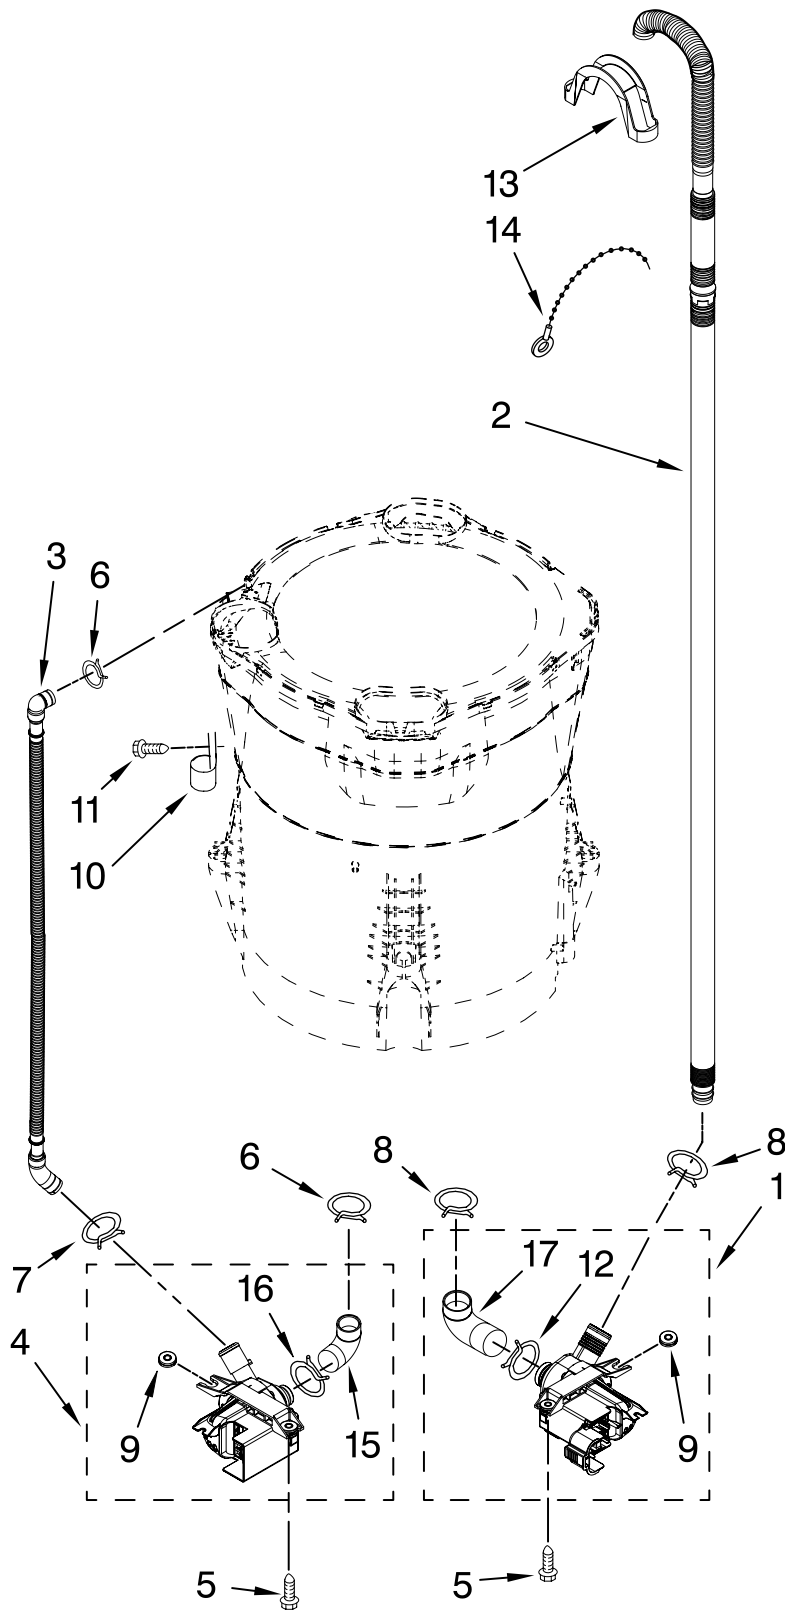

PUMP PARTS

For Model: MTW6300TQ0
(White)

Illus. No.	Part No.	DESCRIPTION
1	W10049390	Pump Assembly, Drain
2	8571715	Hose, Drain
3	8543774	Hose, Recirc
4	W10049400	Pump Assembly, Recirc
5	8534063	Screw, 10-14 x 1.000
6	370449	Clamp, Hose
7	8269146	Clamp, Hose
8	8317496	Clamp, Hose
9	8182771	Grommet, Pump Mounting (4)
10	8534021	Clamp, Recirc Hose Retainer
11	8533943	Screw, 10-16 x 3/4
12	8182768	Clamp, Drain Pump Hose
13	8576642	Retainer, Drain Hose
14	3347868	Cable Tie
15	8182769	Hose, Recirc Pump
16	8182770	Clamp, Recirc Pump Hose
17	8182767	Hose, Drain Pump

IMPORTANT: All Part Numbers Listed Are Whirlpool Numbers. Source Parts Through Whirlpool.