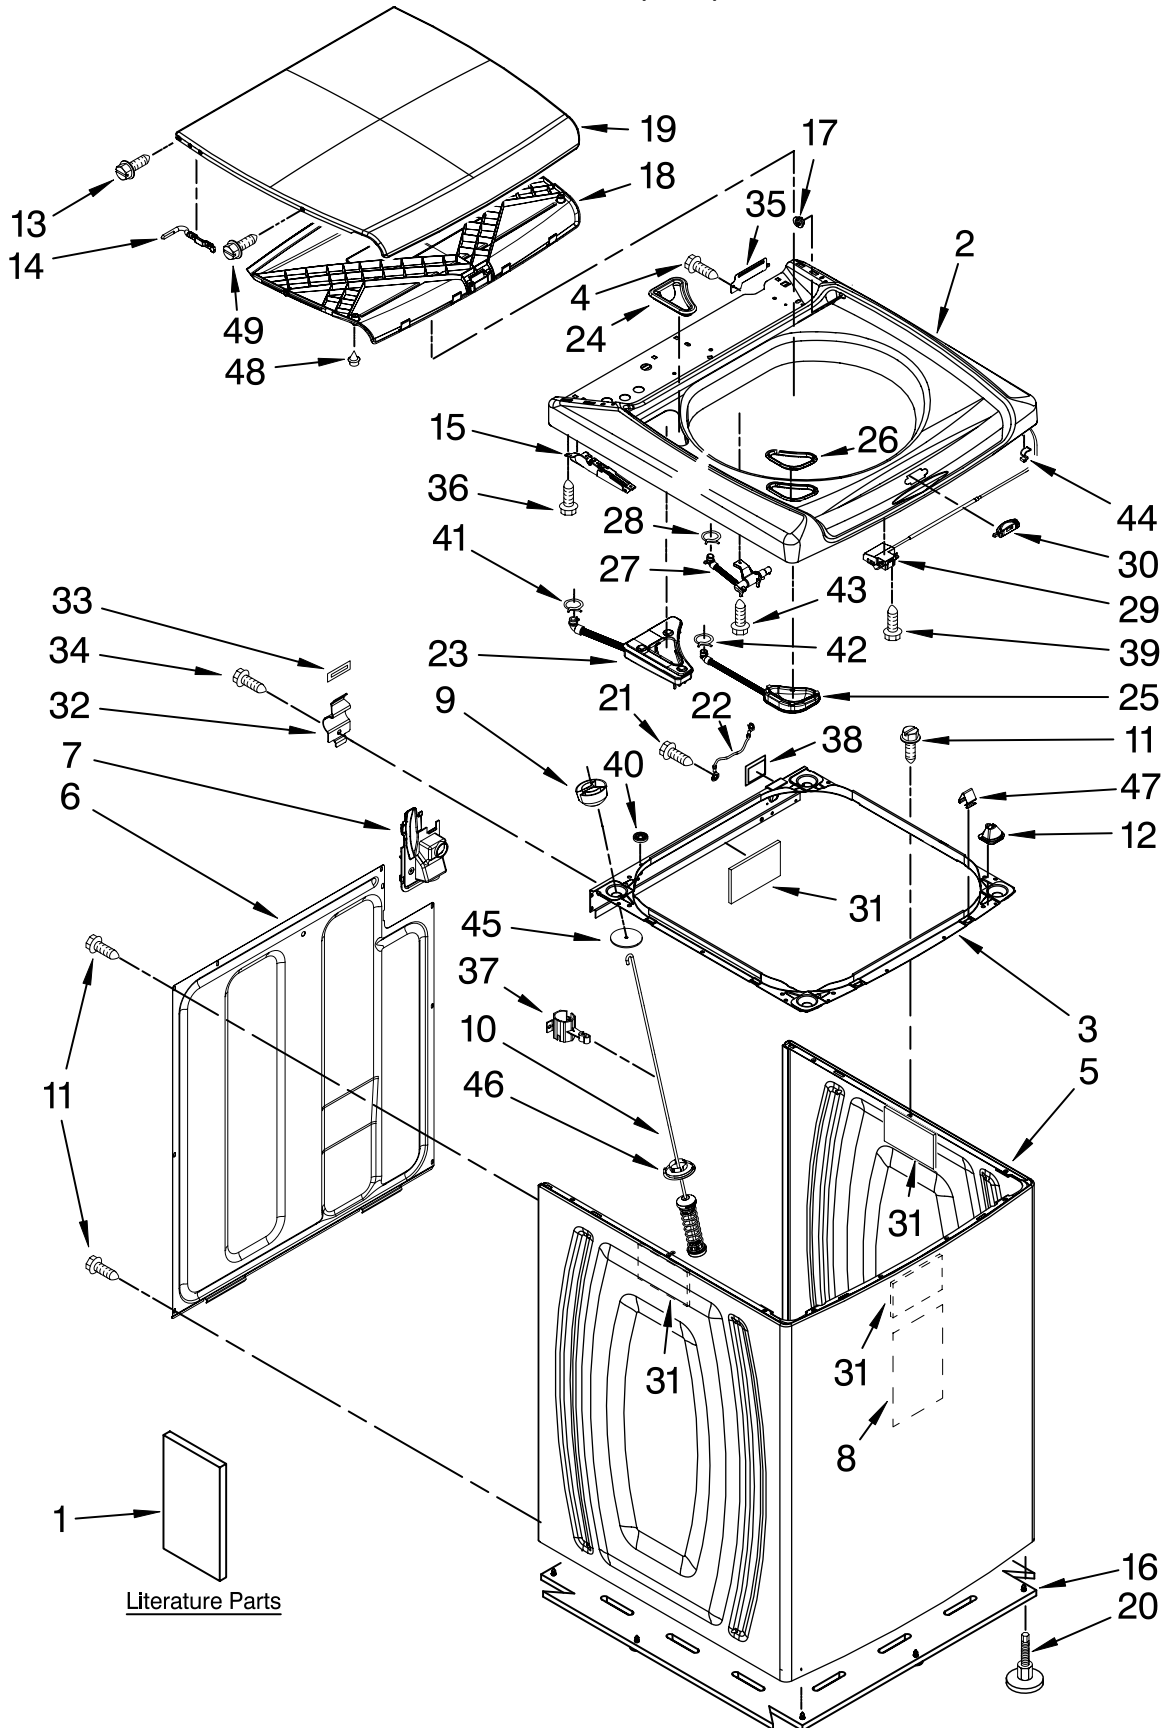

TOP AND CABINET PARTS

For Model: MTW6300TQ0
(White)

Literature Parts

IMPORTANT: All Part Numbers Listed Are Whirlpool Numbers. Source Parts Through Whirlpool.

TOP AND CABINET PARTS

For Model: MTW6300TQ0
(White)

Illus. No.	Part No.	DESCRIPTION	Illus. No.	Part No.	DESCRIPTION	Illus. No.	Part No.	DESCRIPTION
1		Literature Parts	13	W10119828	Screw, Lid	28	371503	Clamp, Hose
	W10092684	Use & Care Guide			Hinge	29	W10059230	Lock Assembly, Lid
	W10092700	Tech Sheet			Mounting (4)	30	8572019	Bezel, Lid Lock
	W10092691	Quick Start Guide	14	8576780	Hinge Arm, Lid (2)	31	8564458	Absorber, Impact
	8577781	Wiring Diagram	15		Hinge, Spring	32	8564456	Hinge, Top (2)
	W10092738	Energy Guide			Assembly	33	18849	Pad, Top Hinge (2)
				8563958	(Left)	34	343641	Screw,
				8563959	(Right)			10-16 x 1/2 (2)
2	W10058300	Top	16	8565184	Absorber, Sound	35	8563941	Cover, Harness
3	W10114656	Frame Assembly, Cabinet Top (Includes Items 31 & 38)	17	W10052730	Bearing, Lid Hinge (2)	36	693995	Screw, 8-18 x 3/8
4	3390647	Screw, 8-18 X 1/2	18	W10093736	Liner, Lid (Includes Item 48)	37	8543784	Bracket, Drain Hose
5	8566156	Cabinet	19	8572891	Lid	38	8578386	Shield, Wire Harness
6	8566090	Panel, Rear	20	8578826	Foot Assembly, Leveling (4)	39	8281136	Screw, 10-16 x 3/4
7	8543781	Retainer, Drain Hose Storage	21	3400076	Screw, 10-32 x 5/8	40	8576476	Spacer, Rear (Cabinet/Top)
8	8576784	Sound Absorber, Cabinet	22	8281736	Wire, Ground Jumper	41	370451	Clamp, Hose
9	W10111536	Ball, Suspension (4)	23	W10059160	Dispenser, Bleach	42	371503	Clamp, Hose
10	8564009	Damper Assembly, Tub Suspension (Set Of 4-Includes Items 45 & 46)	24	8566211	Bezel, Bleach Dispenser	43	3400061	Screw, 10-16 x 9/16
11	1157158	Screw, 8-18 x 3/8	25	8564976	Dispenser, Detergent	44	90016	Clip, Harness (5)
12	W10042120	Locator, Top (2)	26	8576772	Bezel, Detergent Dispenser	45	8577896	Washer, Suspension Umbrella (4)
			27	W10106990	Nozzle Assembly, Fresh Water	46	8564017	Cup, Suspension (4)
						47	8563785	Lock, Top-Front (2)
						48	W10076780	Bumper, Lid (2)
						49	W10076920	Screw (2)

IMPORTANT: All Part Numbers Listed Are Whirlpool Numbers. Source Parts Through Whirlpool.