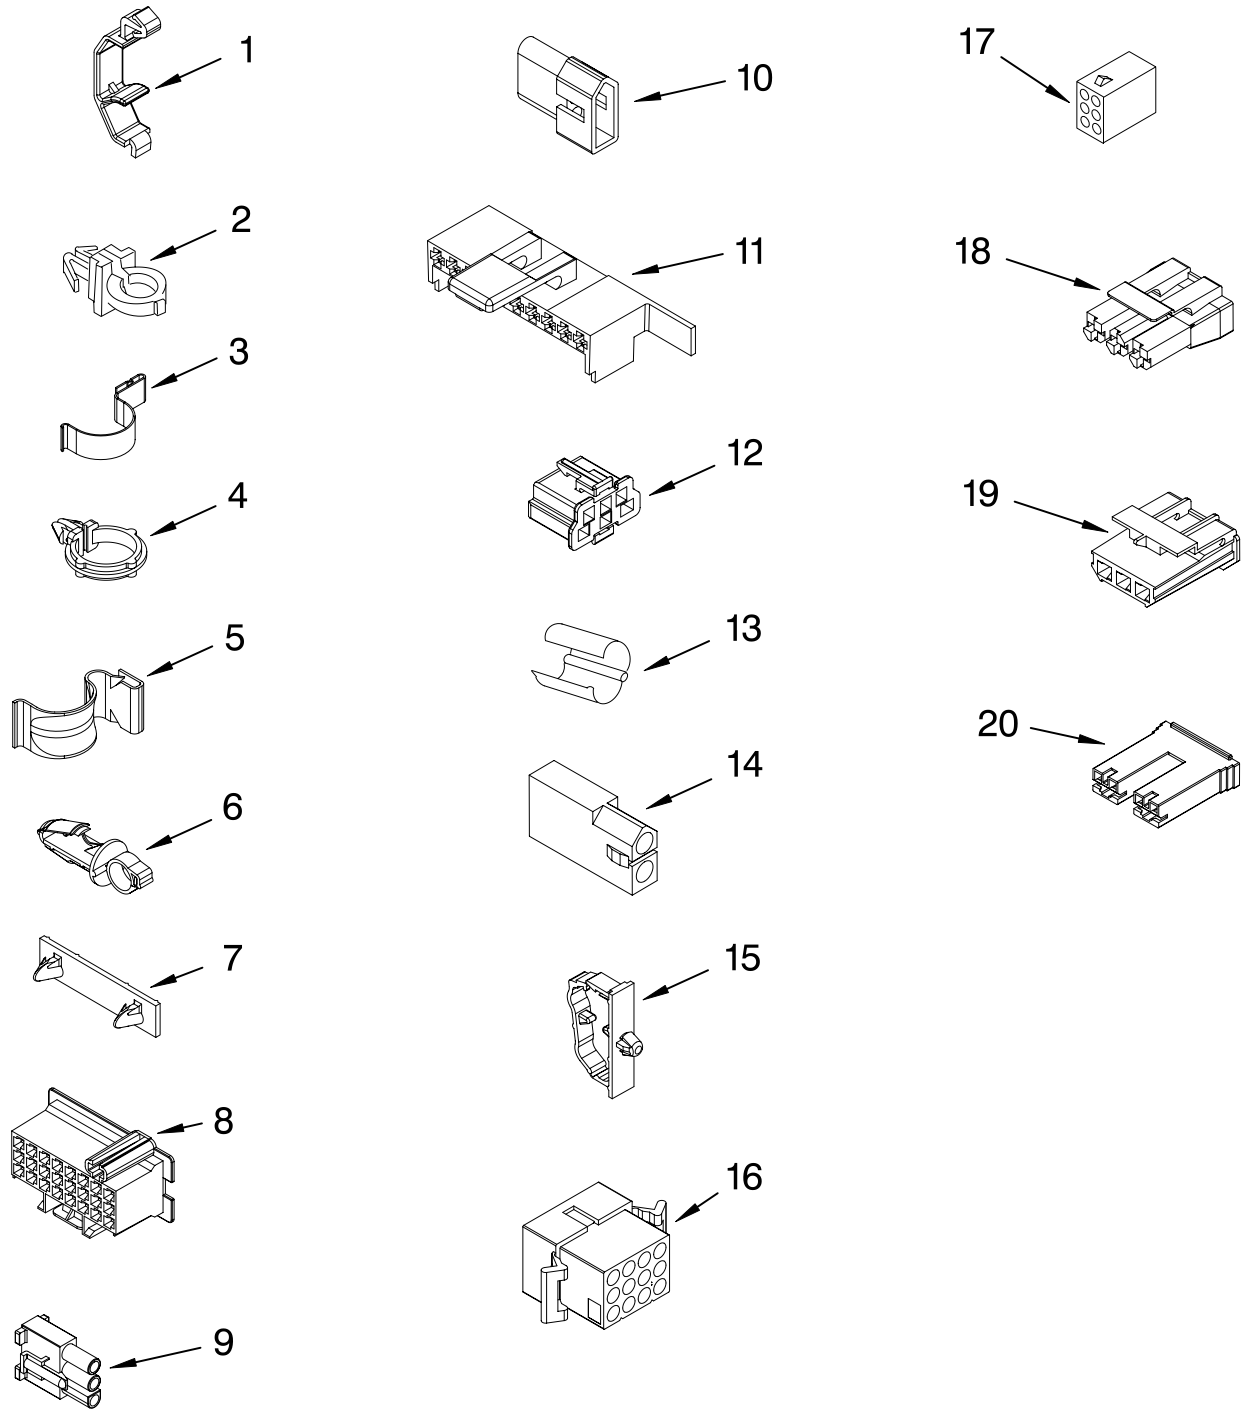

IMPORTANT: All Part Numbers Listed Are Whirlpool Numbers. Source Parts Through Whirlpool.

MACHINE BASE PARTS

For Model: MTW5800TW0

(White/Grey)

IMPORTANT: All Part Numbers Listed Are Whirlpool Numbers. Source Parts Through Whirlpool.

WIRING HARNESS PARTS

For Model: MTW5800TW0

(White/Grey)

WH2J

IMPORTANT: All Part Numbers Listed Are Whirlpool Numbers. Source Parts Through Whirlpool.

WIRING HARNESS PARTS

For Model: MTW5800TW0

(White/Grey)

Illus. No.	Part No.	DESCRIPTION	Illus. No.	Part No.	DESCRIPTION	Illus. No.	Part No.	DESCRIPTION
1	3349557	Retainer, Harness	9	62889	Receptacle, Terminal	16	3390423	Block, Disconnect (12-Way)
2	388498	Clip, Harness			(3-Way)	17	3347730	Receptacle (6-Way)
3	3347812	Clip, Harness	10	353424	Plug, Terminal (3-Way)	18	3948617	Connector (T.P.A.) (3-Circuit)
4	3352501	Clip, Harness (Push-In)	11	62505	Block, Disconnect (Motor 2 Speed)	19	3360056	Plug (T.P.A.) (3-Circuit)
5	90016	Clip, Harness (Half-Harness)	12	3347243	Block, Disconnect	20		Block, Connector
6	3390496	Clip, Harness	13	63523	Protector		3354925	Natural
7	389379	Retainer, Harness	14	717252	Connector (2-Way)		3354926	Red
8		Timer, Block Disconnect	15	3352944	Clip, Harness			
	3948614	Natural						
	352089	Black						