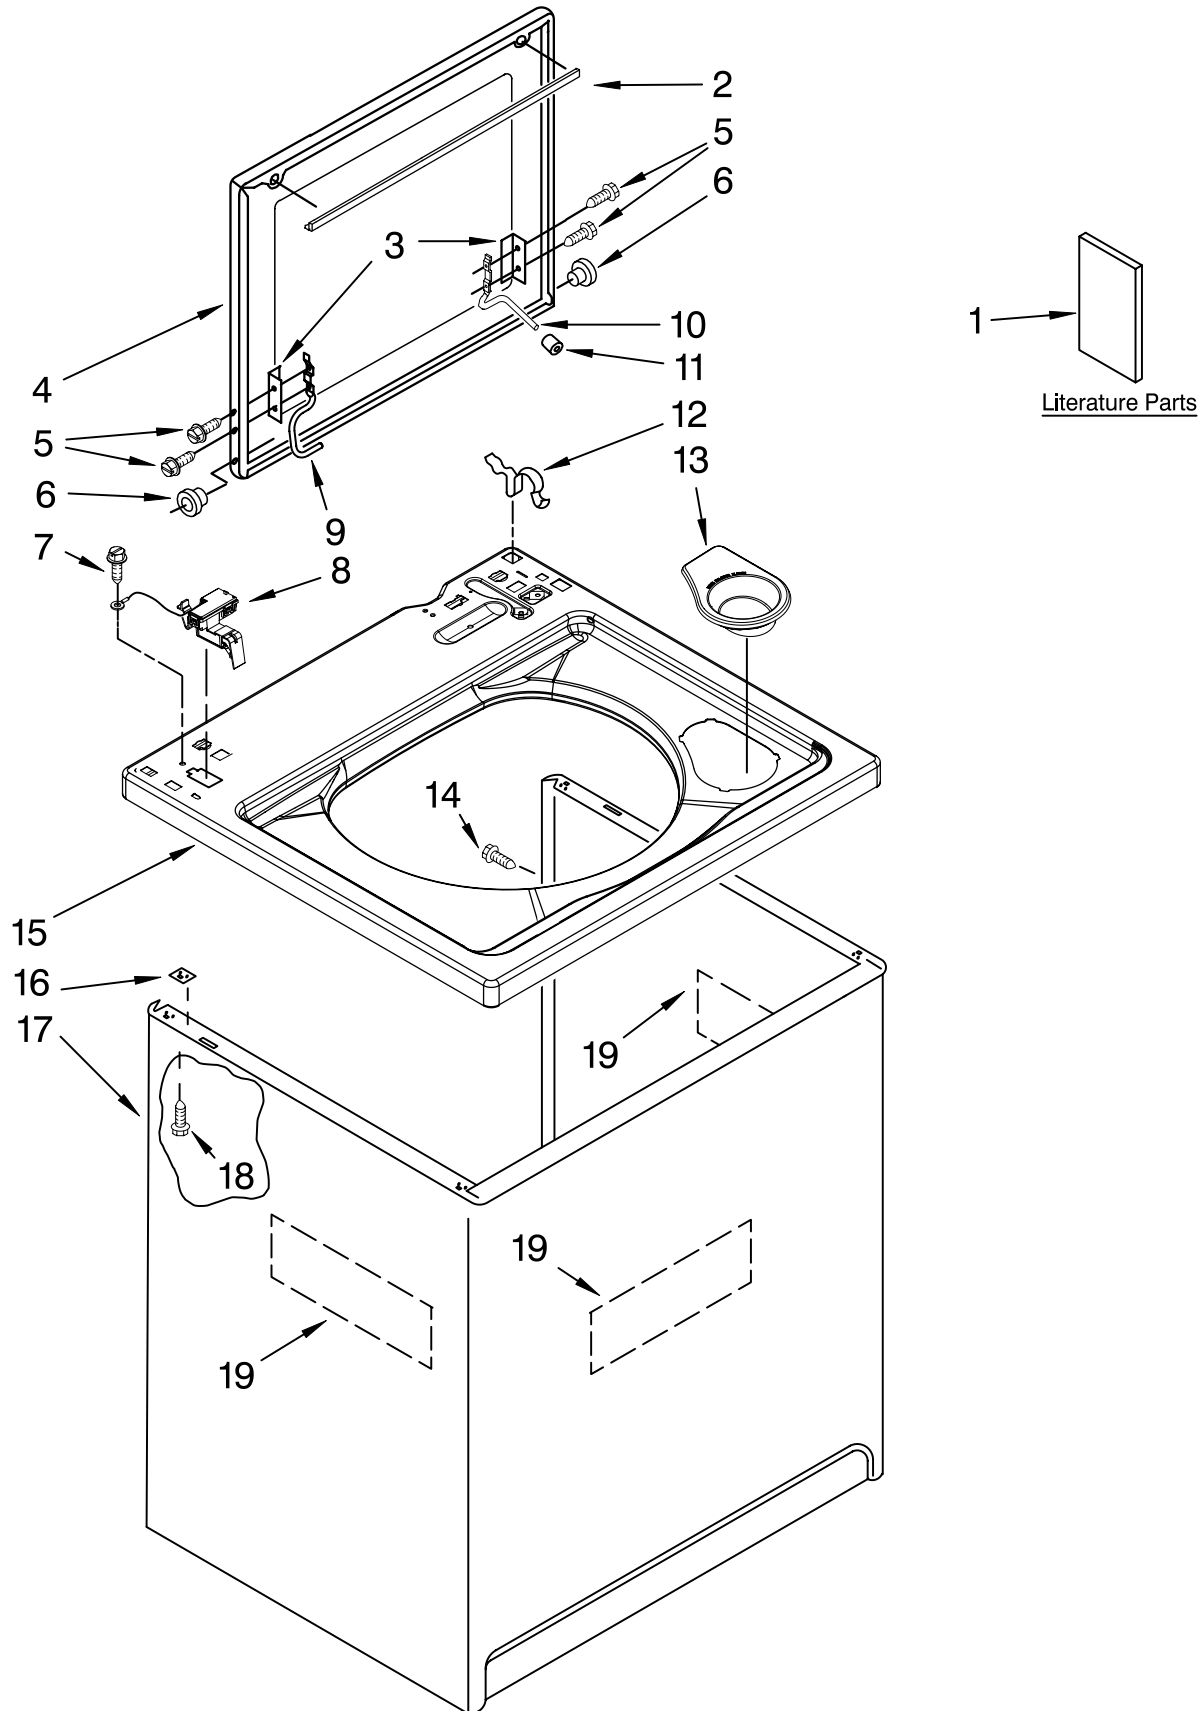

TOP AND CABINET PARTS

For Model: MTW5800TW0

(White/Grey)

AUTOMATIC
WASHER

IMPORTANT: All Part Numbers Listed Are Whirlpool Numbers. Source Parts Through Whirlpool.

TOP AND CABINET PARTS

For Model: MTW5800TW0

(White/Grey)

Illus. No.	Part No.	DESCRIPTION
1		Literature Parts
	W10092682	Use & Care Guide
	W10092688	Feature Sheet
	W10092713	Energy Guide
	W10111392	Wiring Diagram
2	8054939	Seal, Lid
3	21097	Pad, Lid Hinge (2)
4	W10093680	Lid
5	W10119828	Screw, Lid Hinge Mounting (4)
6	8319539	Bearing, Lid Hinge (2)
7	3351614	Screw, Ground
8	8318084	Switch, Lid
9	8559336	Hinge, Lid (L.H.)
10	54583	Hinge, Lid (R.H.)
11	19119	Bumper, Lid Hinge
12	62780	Clip, Top & Cabinet & Rear Panel (2)
13	8565967	Dispenser, Bleach
14	3357011	Screw, 10-16 x 1/2
15	8543479	Top
16	62750	Spacer, Cabinet To Top (4)
17	63424	Cabinet
18	3390631	Screw, 10-16 x 3/8 (4)
19	3976348	Absorber, Sound (Cabinet)(3)

IMPORTANT: All Part Numbers Listed Are Whirlpool Numbers. Source Parts Through Whirlpool.