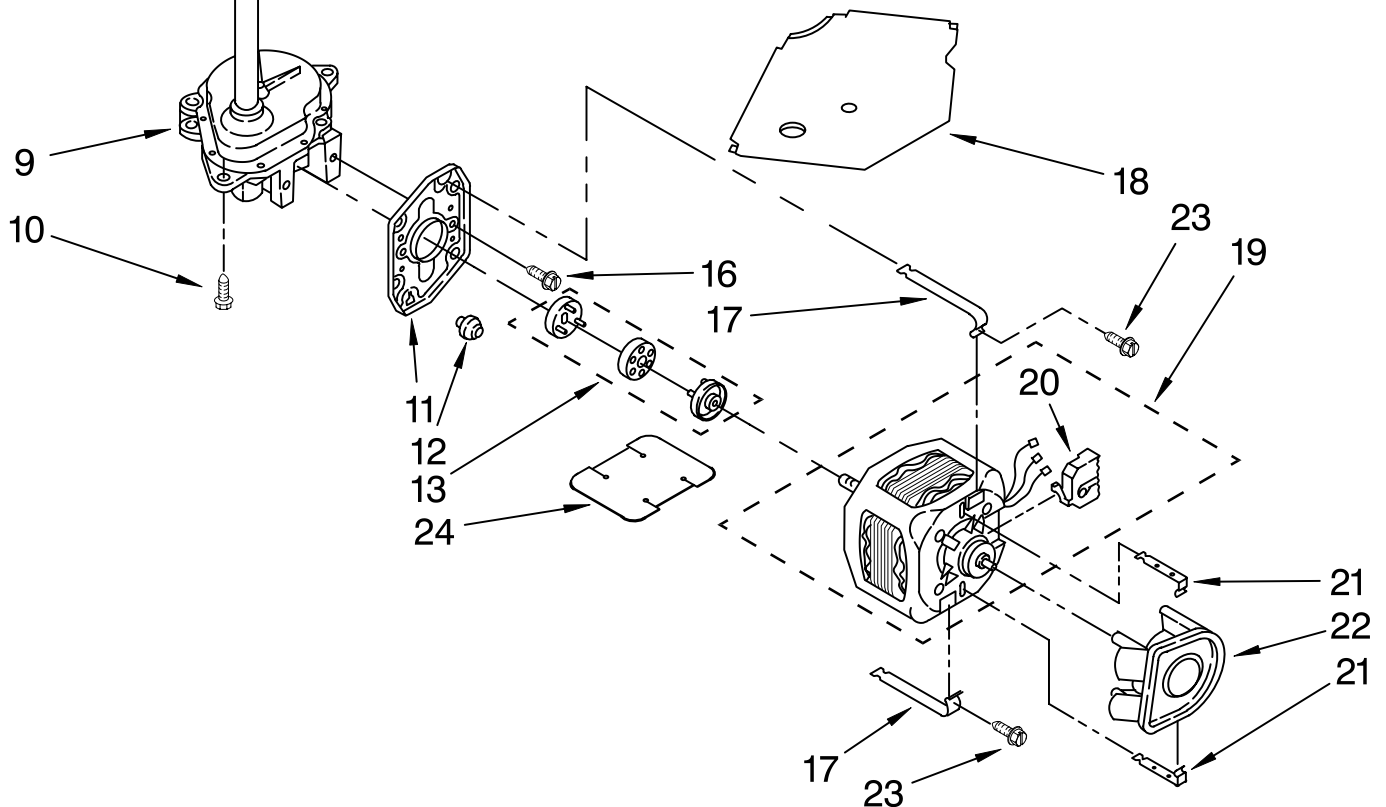

AGITATOR, BASKET AND TUB PARTS

For Model: MTW5800TW0

(White/Grey)

Illus. No.	Part No.	DESCRIPTION
1	8565968	Dispenser, Fabric Softener
2	3354733	Cap, Barrier
3	3348855	Seal, Inner Cap
4	358237	Screw & Washer (5/16-24 x 1)
5	3949550	Washer
6	W10093672	Agitator (Complete)
7	3363663	Cam, Driven
8	3366877	Dog, Agitator Clutch (4)
9	3363661	Bearing, Driven Cam
10	3349019	Clothes Mover
11	3350389	Spacer, Thrust
12	W10110020	Agitator
13	8528150	Tub Ring
14	3976308	Gasket, Tub Ring
15	3354845	Clip, Agitator
16	8543666	Washer, Agitator
17	W10106550	Balance Ring
18	W10116603	Nut, Spanner
19	8579546	Basket & Balance Ring
20	2219077	Clip, Pressure Switch Hose
21	3347780	Hose, Pressure Switch
22	389140	Block, Basket Drive
23	63849	Tub
24	383727	Gasket, Centerpost

IMPORTANT: All Part Numbers Listed Are Whirlpool Numbers. Source Parts Through Whirlpool.

BRAKE, CLUTCH, GEARCASE, MOTOR AND PUMP PARTS

For Model: MTW5800TW0

(White/Grey)

Illus. No.	Part No.	DESCRIPTION
1	388952	Brake & Drive Tube (Complete) (Refer to Page 11 For Further Breakdown)
2	63292	Washer, Spin Tube Thrust
3	62697	Ring, Spin Tube Support
4	63283	Ring, Retainer
5	3951311	Clutch (Complete)
6	3951308	Band & Lining, Clutch (Includes Items 7 & 8)
7	62646	Cap, Clutch Spring (2)
8	3946792	Spring, Clutch
9	3360630	Gearcase (Complete) (Refer To Page 12 For Further Breakdown)

Illus. No.	Part No.	DESCRIPTION
10	3357334	Screw, Gearcase To Base (3)
11	62611	Plate, Motor Mount To Gearcase
12	62691	Grommet, Motor (4)
13	3978849	Coupling, Motor & Isolation
14	8577374	Seal
15	3355454	Clip, Anti-Rattle
16	3400516	Screw
17	3349637	Retainer, Motor (2)
18	3362089	Shield, Tub To Motor
19	8528157	Motor, Main Drive
20	3952056	Switch, Main Drive Motor
21	8546127	Retainer, Pump (2)
22	3363394	Pump (Complete)
23	3387485	Screw, 10-16 x 5/8
24	3946532	Shield, Motor