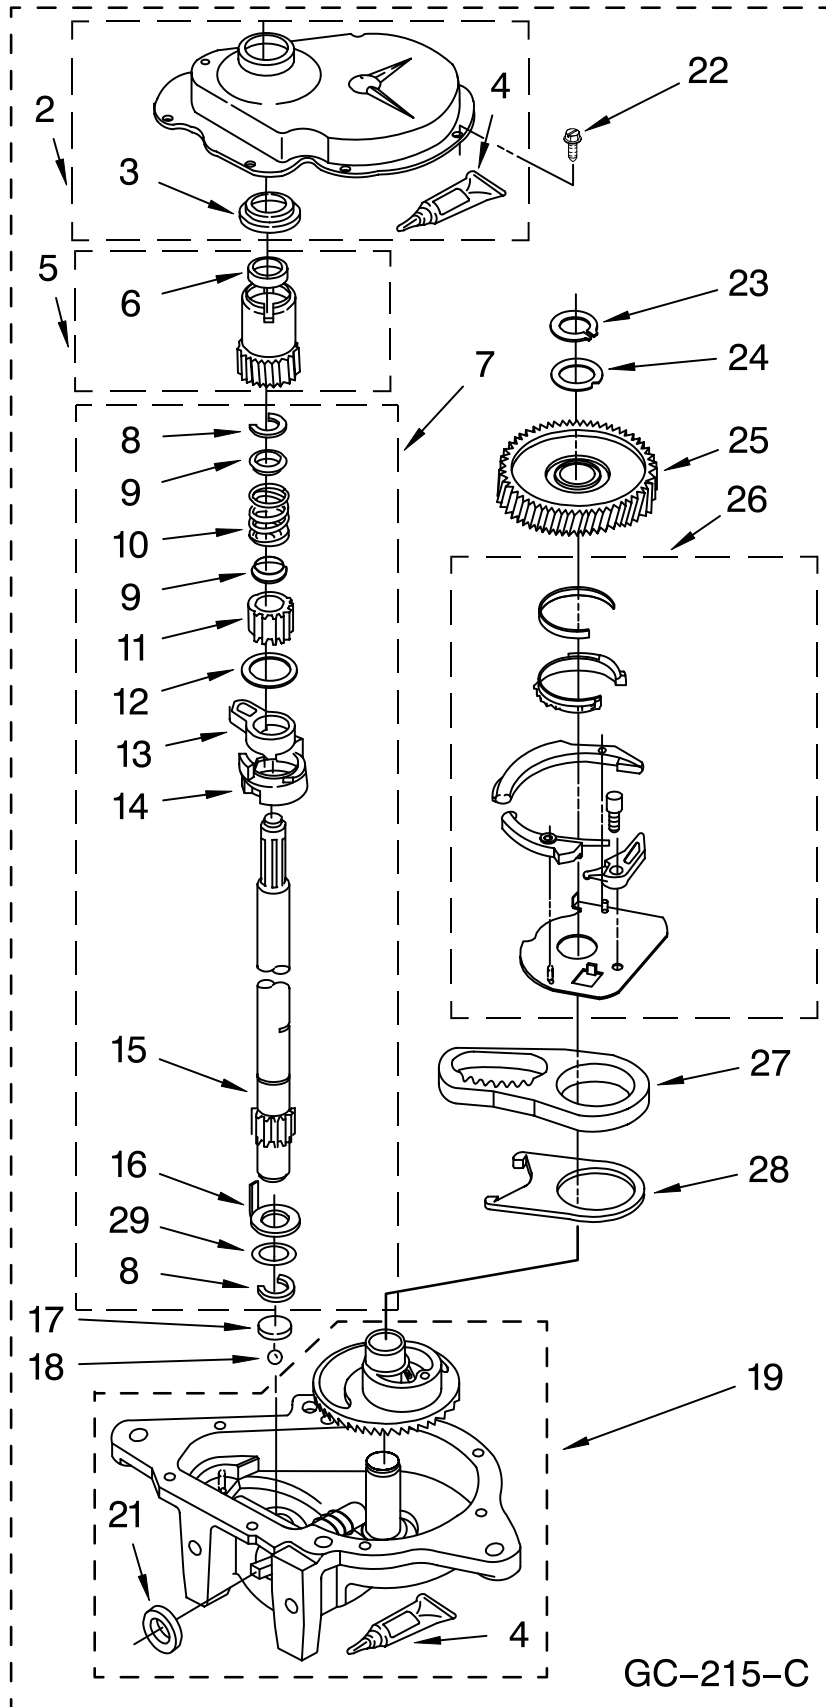

Illus. No.	Part No.	DESCRIPTION	Illus. No.	Part No.	DESCRIPTION	Illus. No.	Part No.	DESCRIPTION
1	3349557	Retainer, Harness	9	62889	Receptacle, Terminal	16	3390423	Block, Disconnect (12-Way)
2	388498	Clip, Harness			(3-Way)	17	3347730	Receptacle (6-Way)
3	3347812	Clip, Harness	10	353424	Plug, Terminal (3-Way)	18	3948617	Connector (T.P.A.) (3-Circuit)
4	3352501	Clip, Harness (Push-In)	11	62505	Block, Disconnect (Motor 2 Speed)	19	3360056	Plug (T.P.A.) (3-Circuit)
5	90016	Clip, Harness (Half-Harness)	12	3347243	Block, Disconnect	20		Block, Connector
6	3390496	Clip, Harness	13	63523	Protector		3354925	Natural
7	389379	Retainer, Harness	14	717252	Connector (2-Way)		3354926	Red
8		Timer, Block Disconnect	15	3352944	Clip, Harness			
	3948614	Natural						
	352089	Black						

For Model: MTW5800TW0

(White/Grey)

Illus. No.	Part No.	DESCRIPTION
1	3360630	Gearcase (Complete)
2	285202	Cover, Gearcase
3	3349985	Seal, Gearcase Cover
4	285195	Sealer, Gasket (.20 Fl. Oz.) (6 ml)
5	63320	Pinion, Spin (Includes Illus. 25)
6	356427	Seal, Spin Pinion
7	389387	Shaft, Agitator (Complete)
8	90369	Ring, Retaining (2)
9	62677	Retainer, Spring
10	62676	Spring, Agitate
11	63273	Gear, Agitate (Includes 15 and 29)
12	62619	Washer, Agitate Gear
13	62580	Cam Follower (Includes 14)
14	62581	Cam, Agitate (Includes 13)
15	285509	Shaft, Agitator (Includes 11 and 29)
16	62618	Washer, Cam Thrust
17	16018	Bearing, Thrust
18	85529	Ball, Bearing
19	389230	Bottom and Pinion, Gearcase
21	285352	Seal, Thrust Plug
22	3351614	Screw, Gearcase Cover, Mounting (8) (10-24 x 3/8)
23	3362552	Ring, Retaining
24	285735	Washer Kit, Thrust
25	62570	Gear, Spin
26	388253	Neutral Assembly
27	3349296	Rack, Connecting
28	62621	Actuator, Shift
29	388815	Washer, Intermediate