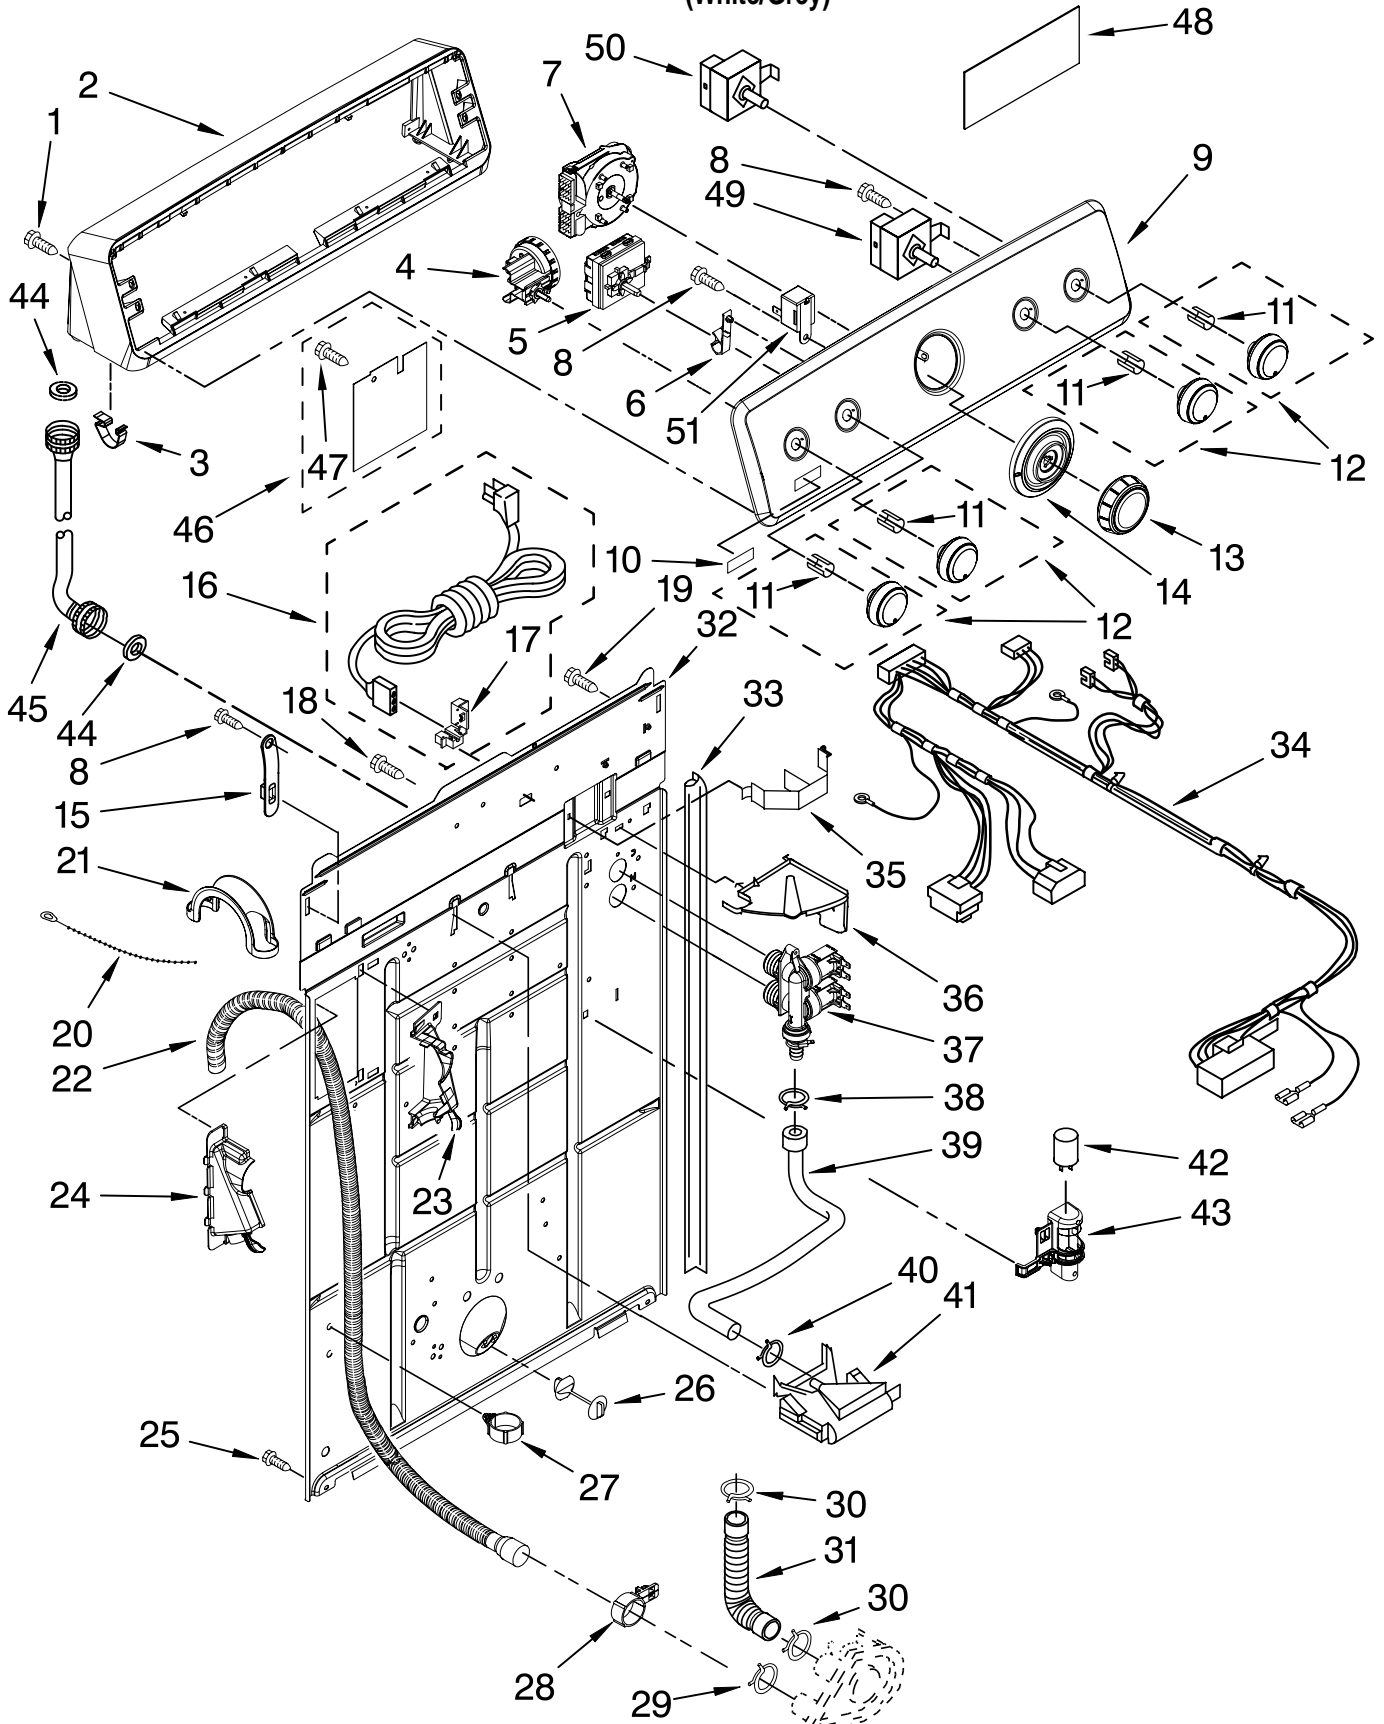

CONTROLS AND REAR PANEL PARTS

For Model: MTW5800TW0

(White/Grey)

IMPORTANT: All Part Numbers Listed Are Whirlpool Numbers. Source Parts Through Whirlpool.

CONTROLS AND REAR PANEL PARTS

For Model: MTW5800TW0

(White/Grey)

Illus. No.	Part No.	DESCRIPTION	Illus. No.	Part No.	DESCRIPTION	Illus. No.	Part No.	DESCRIPTION
1	359625	Screw, 8-18 x 1/2	20	3347868	Cable Tie	36	8539874	Shield, Suds
2	8579715	Console Shell (Includes Item 3)	21	8577378	U-Bend, Drain Hose	37	3979347	Valve, Water Inlet & Thermistor Assy.
3	8312709	Clip, Console (2)	22	8559373	Drain Hose	38	301958	Clamp, Hose
4	8577843	Switch, Water Level			Assembly (Includes Items 27 & 28)	39	8317974	Hose, Vacuum Break
5	8578335	Switch, Water Temperature (ATC)	23	8541669	Bucket, Drain Hose (Left Half)	40	370450	Clamp, Hose
6	8317975	Retainer, Harness	24	8541658	Bucket, Drain Hose (Right Half)	41	387606	Break, Vacuum
7	W10111389	Timer (Motor Not A Service Part)	25	62863	Screw, 10-16 x 3/8	42	8572717	Capacitor, Motor Start
8	90767	Screw, 8-18 x 3/8	26	8519200	Support, Rear Panel	43	8318046	Clip, Capacitor
9	W10089679	Panel, Control (Includes Item 10)	27	8541667	Clamp, Hose	44	3976300	Washer, Water Inlet Hose (4) (1-1/16 x 5/8)
10	W10112569	Badge Assembly	28	8541668	Clamp, Hose	45		Hose, Water Inlet (2)
11	8536939	Clip, Knob	29	8317496	Clamp, Hose		8571377	Blue Coupler
12	W10112572	Knob, Control	30	3363366	Clamp, Hose		8571378	Red Coupler
13	W10110033	Knob, Timer	31	3951449	Hose, Pump To Tub (Includes Item 30)	46	W10093726	Shield, Assembly Lower
14	W10112571	Dial, Timer	32	8318015	Panel, Rear	47	W10000080	Rivet
15	8568314	Strap, Console	33	62747	Pad, Rear Panel	48	W10093725	Shield, Upper
16	8578842	Cord, Power	34	W10113814	Harness, Wiring (For Detail See Pages 9 & 10)	49	3949187	Switch, Rotary
17	3952821	Strain Relief, Power Cord				50	3949180	Switch, Rotary
18	9740848	Screw, 8-18 x 1/2	35	8055003	Clip, Harness & Pressure Hose	51	694419	Buzzer, Mini
19	3351614	Screw, Ground						

IMPORTANT: All Part Numbers Listed Are Whirlpool Numbers. Source Parts Through Whirlpool.