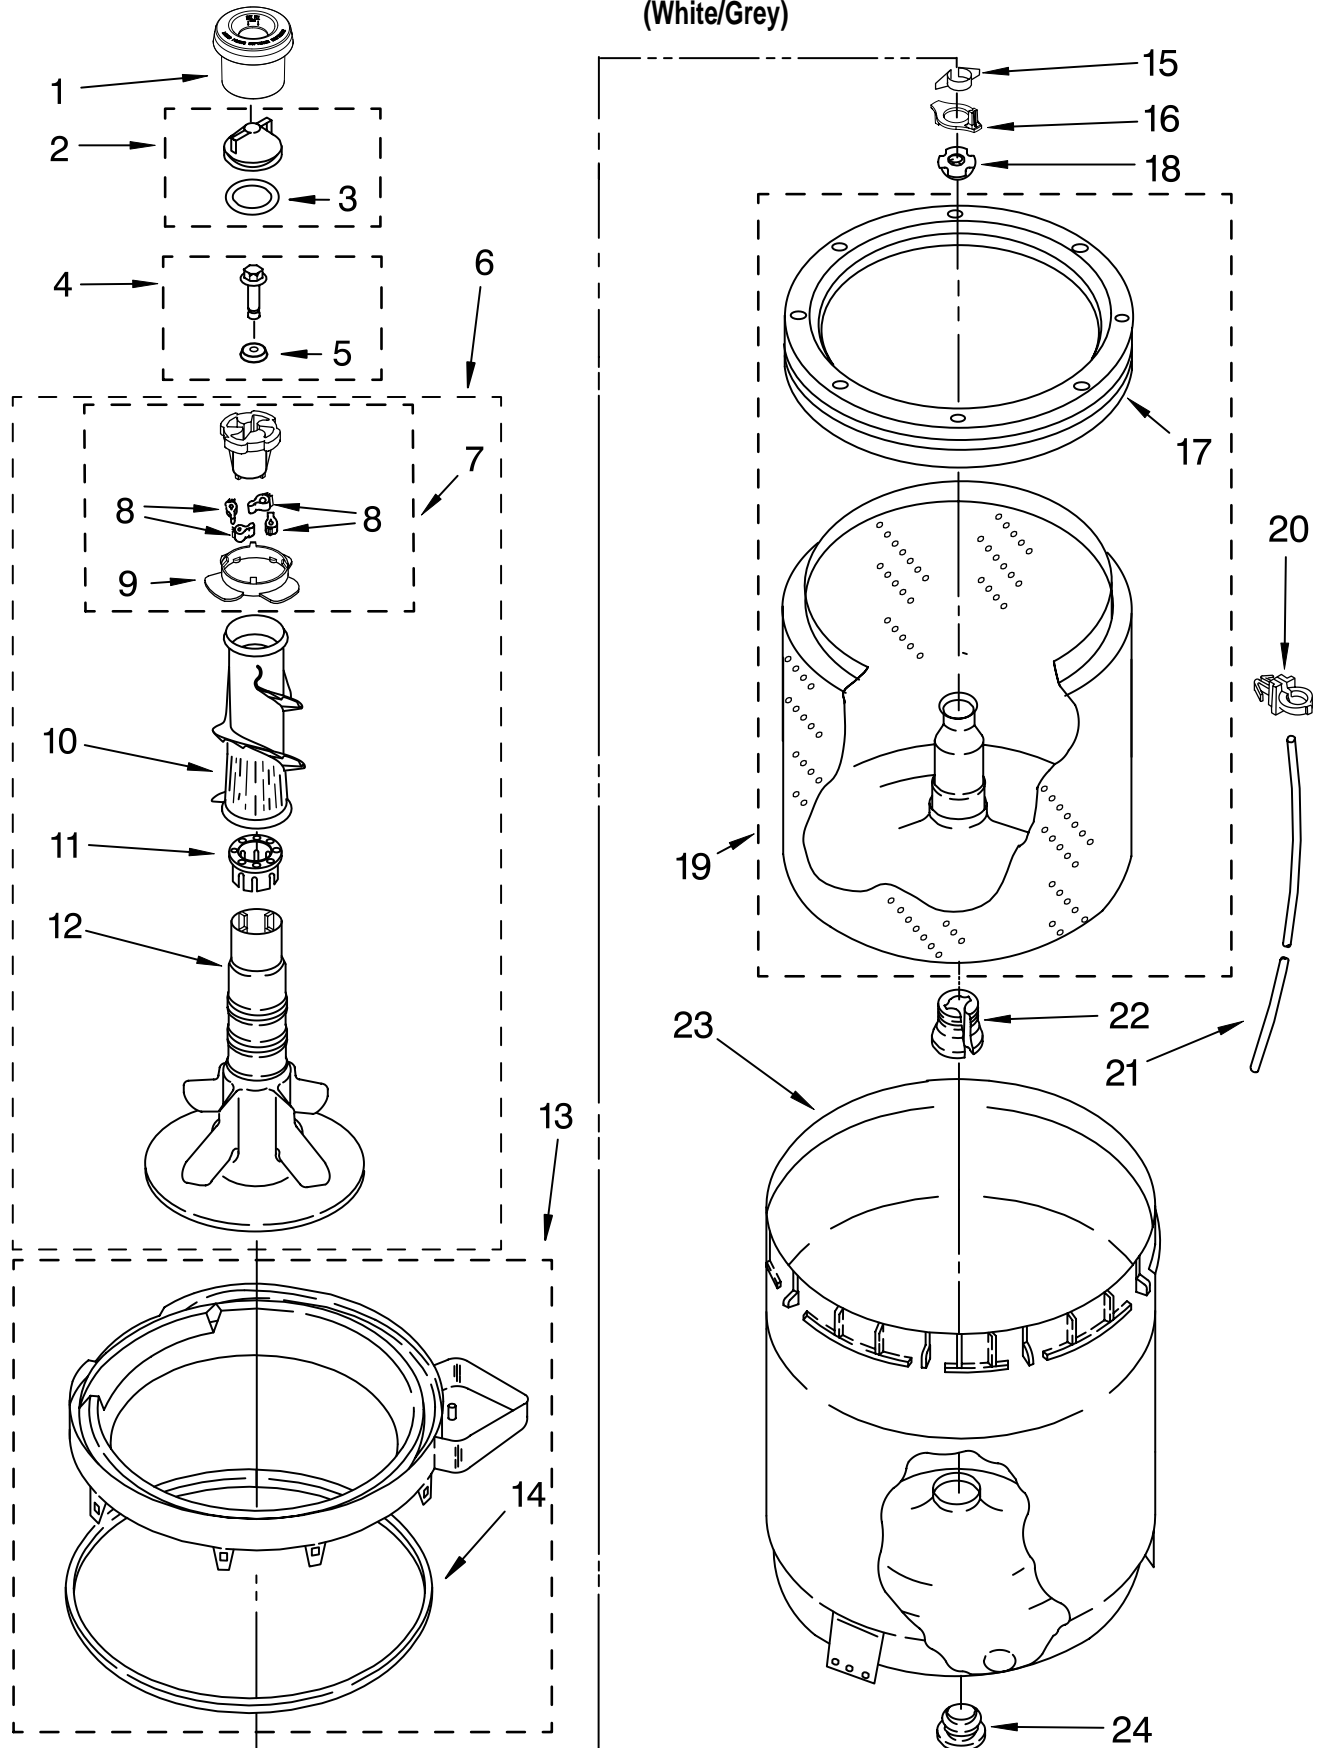

AGITATOR, BASKET AND TUB PARTS

For Model: MTW5800TW0

(White/Grey)

IMPORTANT: All Part Numbers Listed Are Whirlpool Numbers. Source Parts Through Whirlpool.

AGITATOR, BASKET AND TUB PARTS

For Model: MTW5800TW0

(White/Grey)

Illus. No.	Part No.	DESCRIPTION
1	8565968	Dispenser, Fabric Softener
2	3354733	Cap, Barrier
3	3348855	Seal, Inner Cap
4	358237	Screw & Washer (5/16-24 x 1)
5	3949550	Washer
6	W10093672	Agitator (Complete)
7	3363663	Cam, Driven
8	3366877	Dog, Agitator Clutch (4)
9	3363661	Bearing, Driven Cam
10	3349019	Clothes Mover
11	3350389	Spacer, Thrust
12	W10110020	Agitator
13	8528150	Tub Ring
14	3976308	Gasket, Tub Ring
15	3354845	Clip, Agitator
16	8543666	Washer, Agitator
17	W10106550	Balance Ring
18	W10116603	Nut, Spanner
19	8579546	Basket & Balance Ring
20	2219077	Clip, Pressure Switch Hose
21	3347780	Hose, Pressure Switch
22	389140	Block, Basket Drive
23	63849	Tub
24	383727	Gasket, Centerpost

IMPORTANT: All Part Numbers Listed Are Whirlpool Numbers. Source Parts Through Whirlpool.