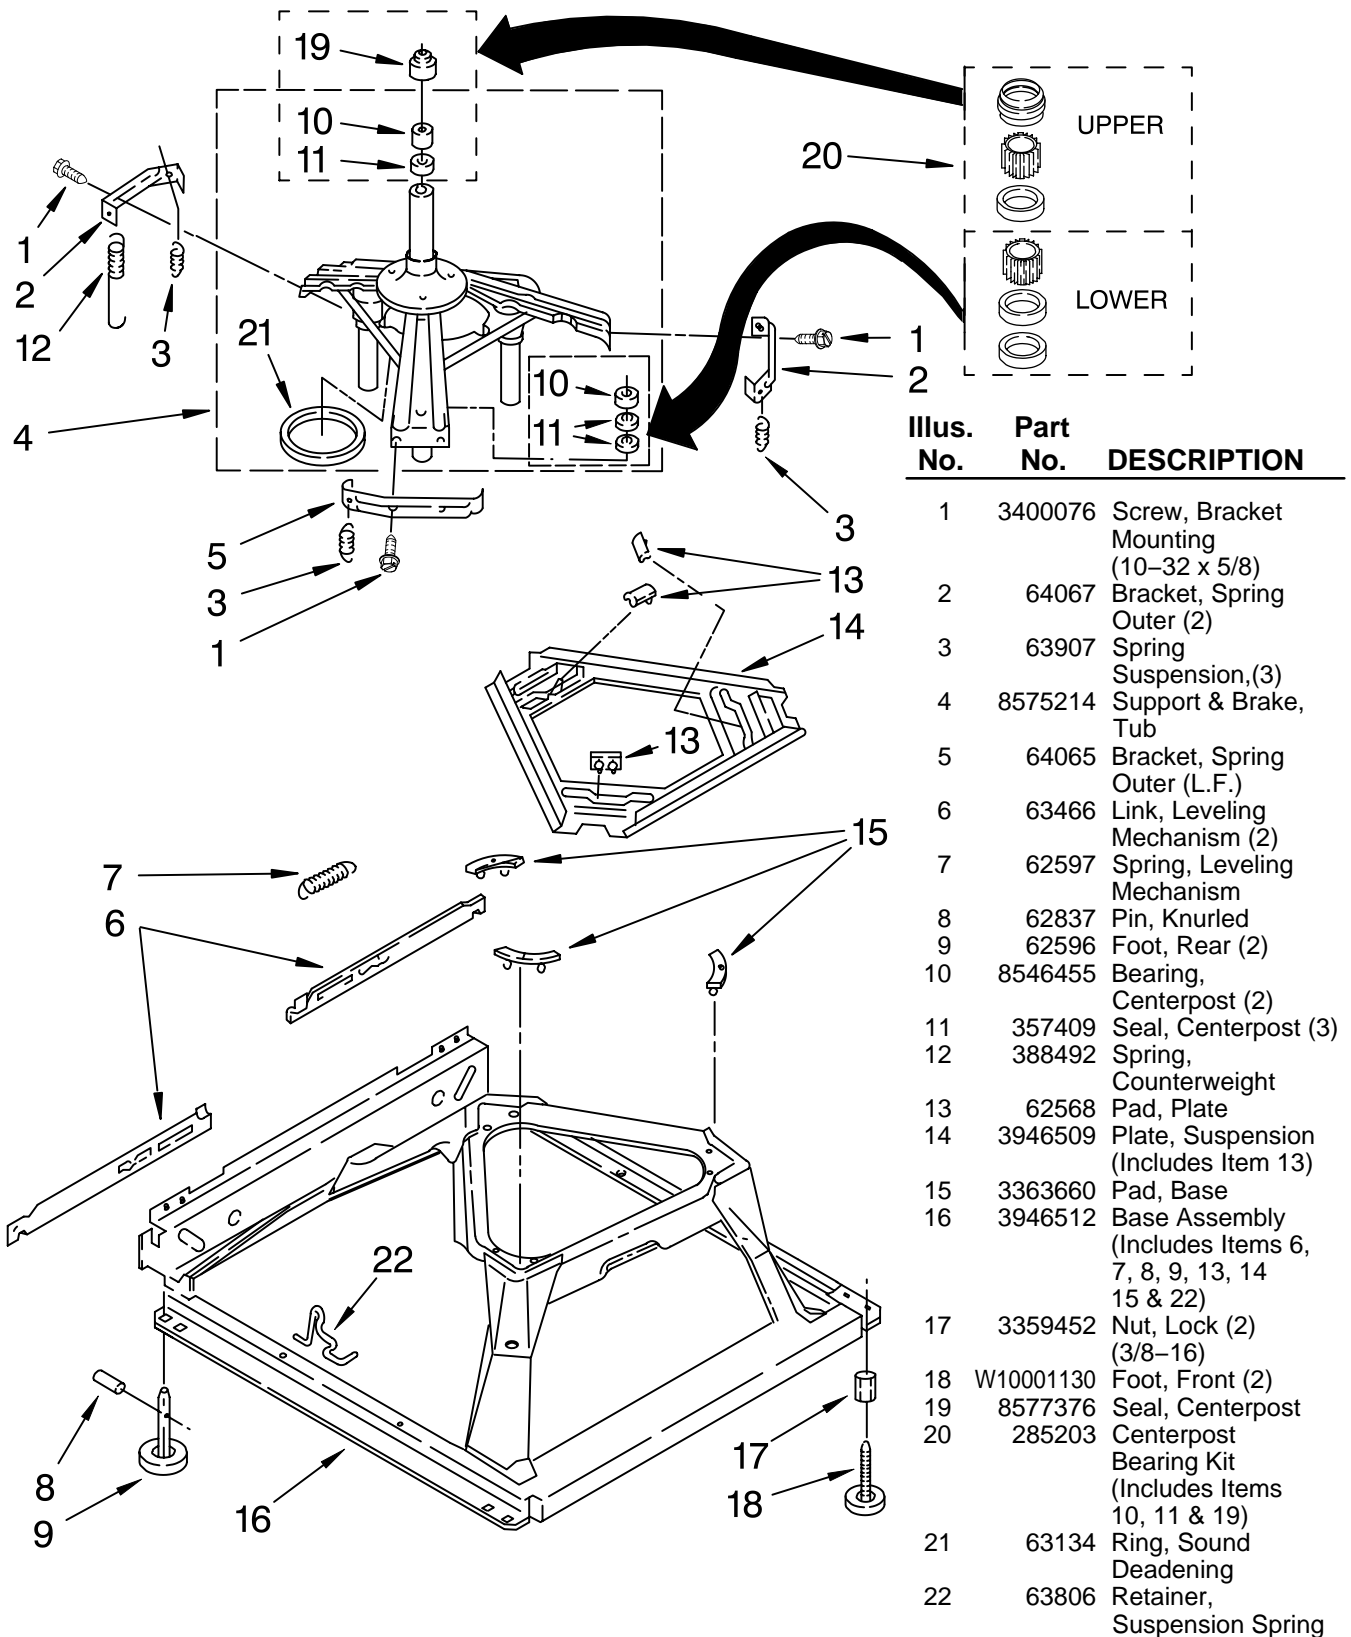

MACHINE BASE PARTS

For Model: MTW5800TW0

(White/Grey)

IMPORTANT: All Part Numbers Listed Are Whirlpool Numbers. Source Parts Through Whirlpool.