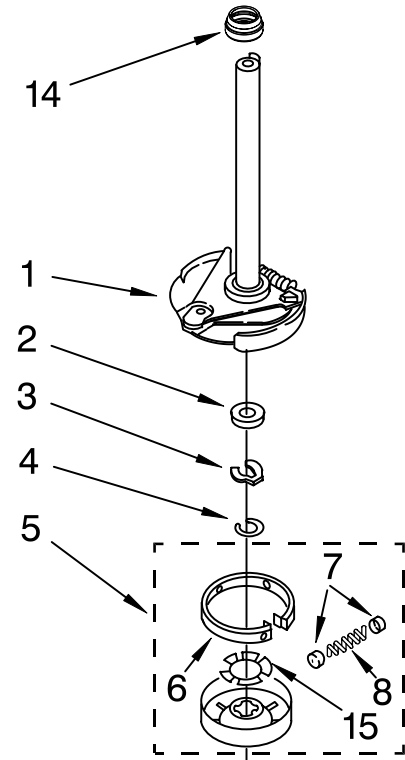

IMPORTANT: All Part Numbers Listed Are Whirlpool Numbers. Source Parts Through Whirlpool.

AGITATOR, BASKET AND TUB PARTS

For Model: MTW5800TW0

(White/Grey)

IMPORTANT: All Part Numbers Listed Are Whirlpool Numbers. Source Parts Through Whirlpool.

AGITATOR, BASKET AND TUB PARTS

For Model: MTW5800TW0

(White/Grey)

Illus. No.	Part No.	DESCRIPTION
1	8565968	Dispenser, Fabric Softener
2	3354733	Cap, Barrier
3	3348855	Seal, Inner Cap
4	358237	Screw & Washer (5/16-24 x 1)
5	3949550	Washer
6	W10093672	Agitator (Complete)
7	3363663	Cam, Driven
8	3366877	Dog, Agitator Clutch (4)
9	3363661	Bearing, Driven Cam
10	3349019	Clothes Mover
11	3350389	Spacer, Thrust
12	W10110020	Agitator
13	8528150	Tub Ring
14	3976308	Gasket, Tub Ring
15	3354845	Clip, Agitator
16	8543666	Washer, Agitator
17	W10106550	Balance Ring
18	W10116603	Nut, Spanner
19	8579546	Basket & Balance Ring
20	2219077	Clip, Pressure Switch Hose
21	3347780	Hose, Pressure Switch
22	389140	Block, Basket Drive
23	63849	Tub
24	383727	Gasket, Centerpost

IMPORTANT: All Part Numbers Listed Are Whirlpool Numbers. Source Parts Through Whirlpool.

BRAKE, CLUTCH, GEARCASE, MOTOR AND PUMP PARTS

For Model: MTW5800TW0

(White/Grey)

Illus. No.	Part No.	DESCRIPTION
1	388952	Brake & Drive Tube (Complete) (Refer to Page 11 For Further Breakdown)
2	63292	Washer, Spin Tube Thrust
3	62697	Ring, Spin Tube Support
4	63283	Ring, Retainer
5	3951311	Clutch (Complete)
6	3951308	Band & Lining, Clutch (Includes Items 7 & 8)
7	62646	Cap, Clutch Spring (2)
8	3946792	Spring, Clutch
9	3360630	Gearcase (Complete) (Refer To Page 12 For Further Breakdown)