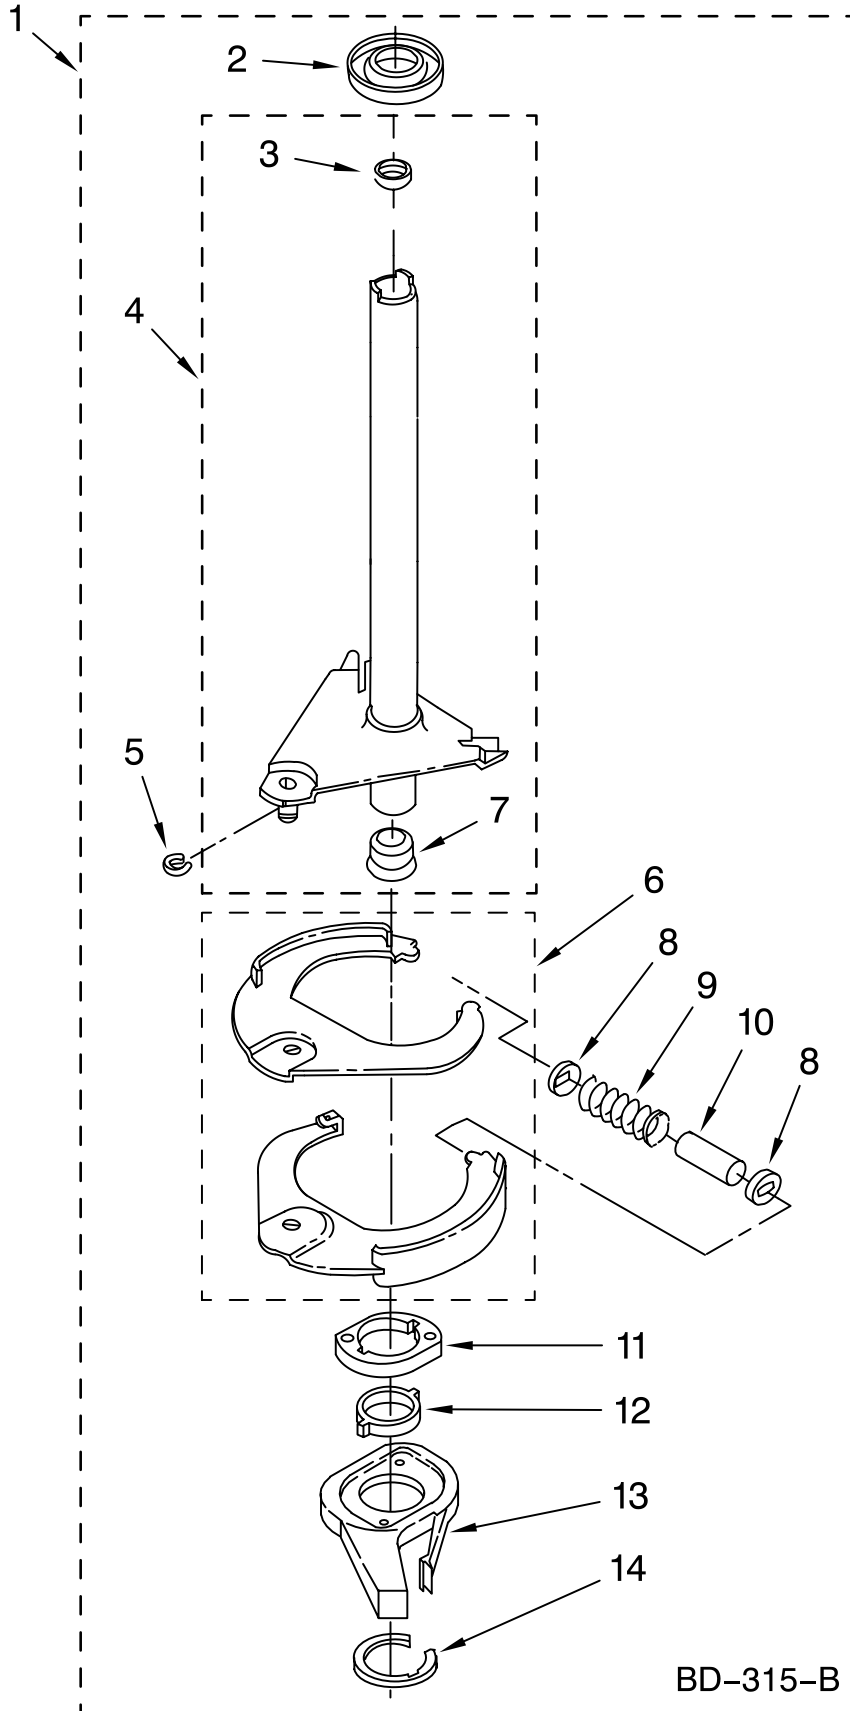

WIRING HARNESS PARTS

For Model: MTW5800TW0

(White/Grey)

WH2J

IMPORTANT: All Part Numbers Listed Are Whirlpool Numbers. Source Parts Through Whirlpool.

WIRING HARNESS PARTS

For Model: MTW5800TW0

(White/Grey)

Illus. No.	Part No.	DESCRIPTION	Illus. No.	Part No.	DESCRIPTION	Illus. No.	Part No.	DESCRIPTION
1	3349557	Retainer, Harness	9	62889	Receptacle, Terminal	16	3390423	Block, Disconnect (12-Way)
2	388498	Clip, Harness			(3-Way)	17	3347730	Receptacle (6-Way)
3	3347812	Clip, Harness	10	353424	Plug, Terminal (3-Way)	18	3948617	Connector (T.P.A.) (3-Circuit)
4	3352501	Clip, Harness (Push-In)	11	62505	Block, Disconnect (Motor 2 Speed)	19	3360056	Plug (T.P.A.) (3-Circuit)
5	90016	Clip, Harness (Half-Harness)	12	3347243	Block, Disconnect	20		Block, Connector
6	3390496	Clip, Harness	13	63523	Protector		3354925	Natural
7	389379	Retainer, Harness	14	717252	Connector (2-Way)		3354926	Red
8		Timer, Block Disconnect	15	3352944	Clip, Harness			
	3948614	Natural						
	352089	Black						

**FOR COMPLETE WIRING HARNESS REFER TO
CONTROL AND REAR PANEL PARTS PAGE**

WH2J

IMPORTANT: All Part Numbers Listed Are Whirlpool Numbers. Source Parts Through Whirlpool.

BRAKE AND DRIVE TUBE PARTS

For Model: MTW5800TW0

(White/Grey)

Illus. No.	Part No.	DESCRIPTION
------------	----------	-------------

1	388952	Brake And Drive Tube (Complete)
2	62658	Ring, Thrust
3	356427	Seal, Drive Tube
4	64027	Tube, Basket Drive (Includes Illus. 3, 4, 5 & 9)
5	64035	Ring, Retaining
6	64232	Shoe, Brake (2)
7	62703	"T" Bearing, Spin Tube
8	3353956	Cap, Brake Spring (2)
9	387806	Spring, Brake
10	3355360	Sleeve, Brake Spring
11	661516	Cam, Brake Release
12	63022	Sleeve, Cam
13	64194	Driver, Brake Cam
14	90368	Ring, Retaining