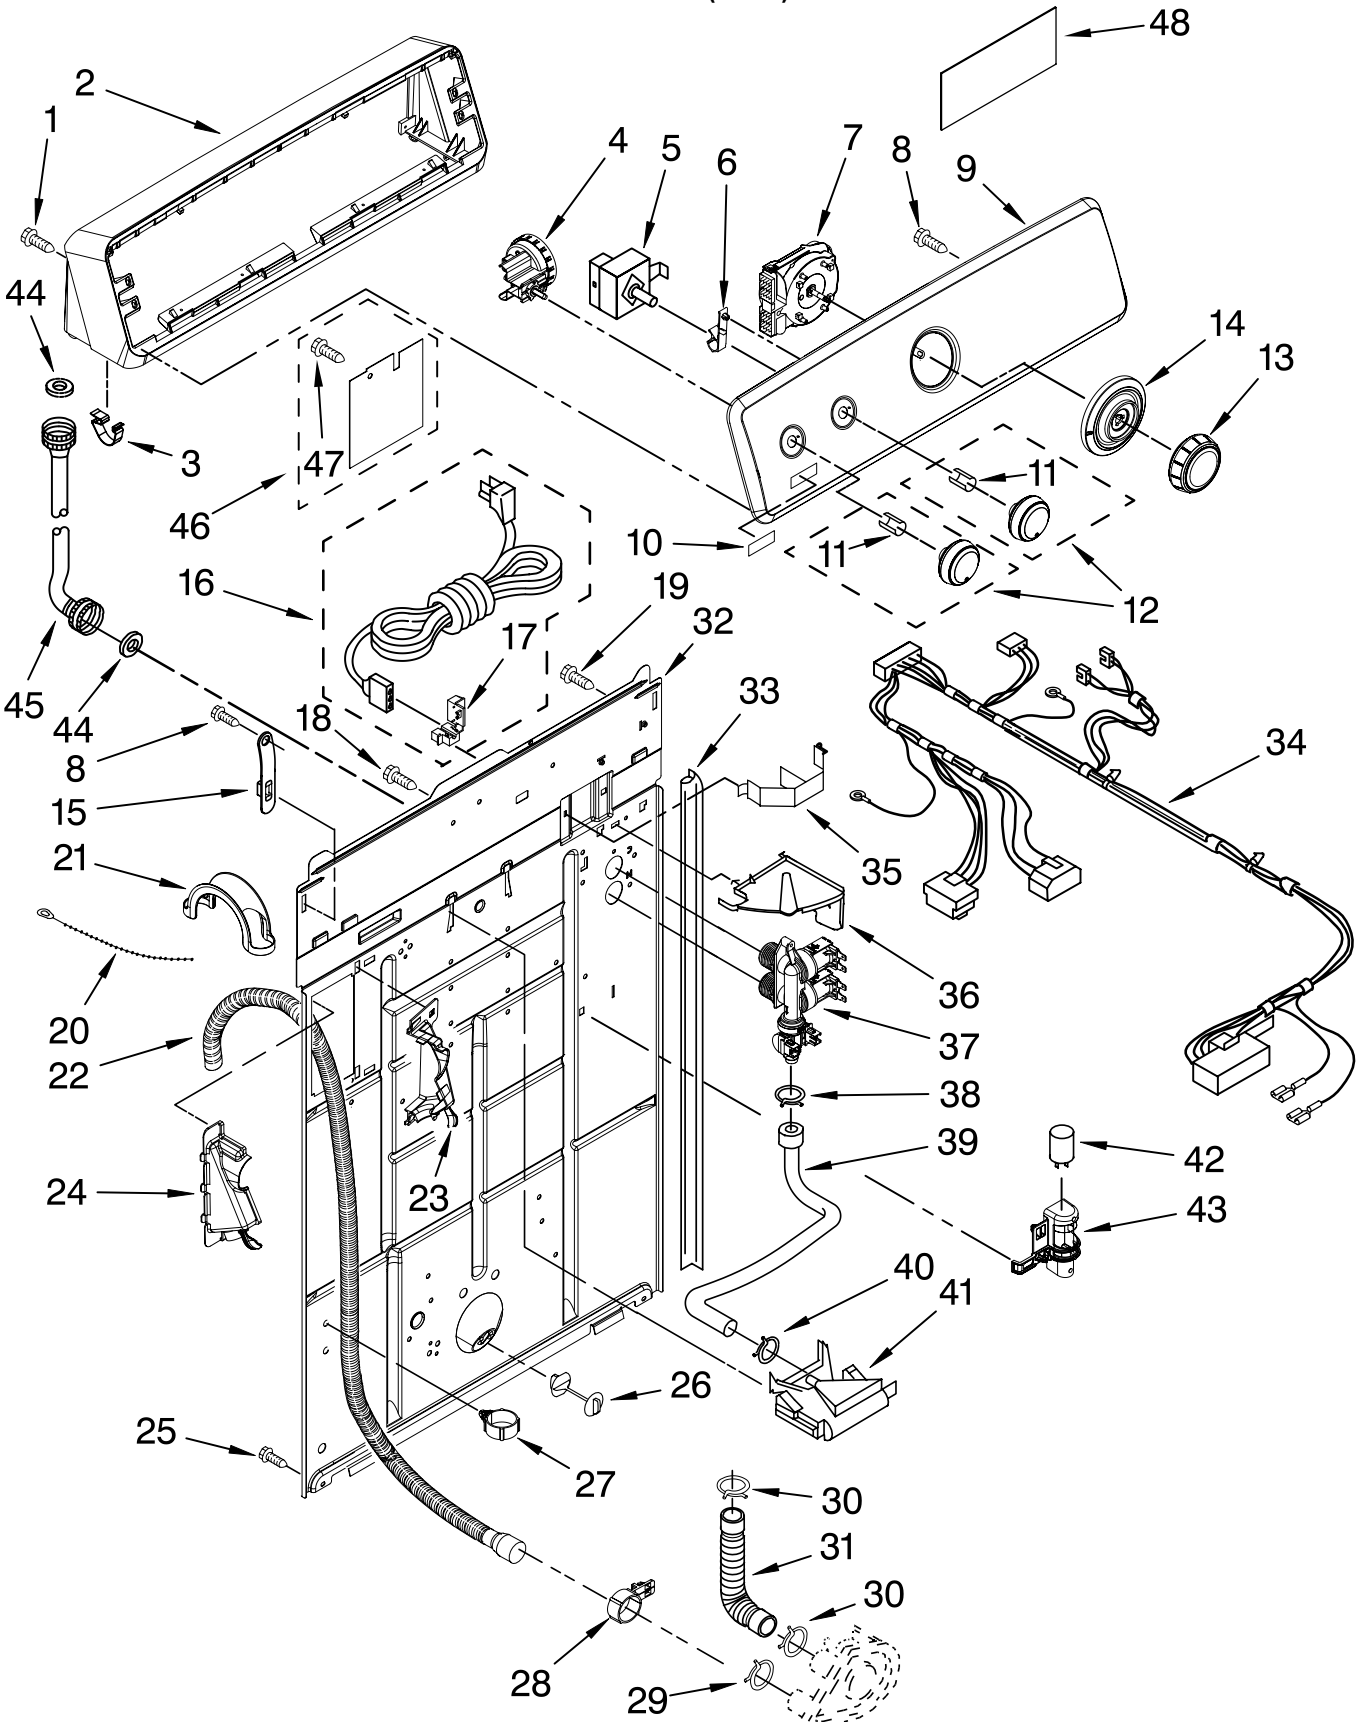

CONTROLS AND REAR PANEL PARTS

For Model: MTW5600TQ0

(White)

IMPORTANT: All Part Numbers Listed Are Whirlpool Numbers. Source Parts Through Whirlpool.

CONTROLS AND REAR PANEL PARTS

For Model: MTW5600TQ0

(White)

Illus. No.	Part No.	DESCRIPTION	Illus. No.	Part No.	DESCRIPTION	Illus. No.	Part No.	DESCRIPTION
1	359625	Screw, 8-18 x 1/2	20	3347868	Cable Tie	35	8055003	Clip, Harness & Pressure Hose
2	8579715	Console Shell (Includes Item 3)	21	8577378	U-Bend, Drain Hose	36	8539874	Shield, Suds
3	8312709	Clip, Console (2)	22	8559373	Drain Hose Assembly (Includes Items 27 & 28)	37	8578343	Valve, Water Inlet W/Bi-Metal
4	8577844	Switch, Water Level	23	8541669	Bucket, Drain Hose (Left Half)	38	301958	Clamp, Hose
5	8578338	Switch, Water Temperature	24	8541658	Bucket, Drain Hose (Right Half)	39	8317974	Hose, Vacuum Break
6	8317975	Retainer, Harness	25	62863	Screw, 10-16 x 3/8	40	370450	Clamp, Hose
7	W10111389	Timer (Motor Not A Service Part)	26	8519200	Support, Rear Panel	41	387606	Break, Vacuum
8	90767	Screw, 8-18 x 3/8	27	8541667	Clamp, Hose	42	8572717	Capacitor, Motor Start
9	W10089672	Panel, Control (Includes Item 10)	28	8541668	Clamp, Hose	43	8318046	Clip, Capacitor
10	W10112569	Badge Assembly	29	8317496	Clamp, Hose	44	3976300	Washer, Water Inlet (4)
11	8536939	Clip, Knob	30	3363366	Clamp, Hose	45	8571377	Blue Hose, Inlet
12	W10110029	Knob, Control	31	3951449	Hose, Pump To Tub (Includes Item 30)		8571378	Bronze
13	W10110027	Knob, Timer	32	8318015	Panel, Rear	46	W10093726	Shield, Assembly Lower
14	W10110028	Dial, Timer	33	62747	Pad, Rear Panel	47	W10000080	Rivet
15	8568314	Strap, Console	34	W10113810	Harness, Wiring (For Detail See Pages 9 & 10)	48	W10093725	Shield, Upper
16	8578842	Cord, Power						
17	3952821	Strain Relief, Power Cord						
18	9740848	Screw, 8-18 x 1/2						
19	3351614	Screw, Ground						

IMPORTANT: All Part Numbers Listed Are Whirlpool Numbers. Source Parts Through Whirlpool.