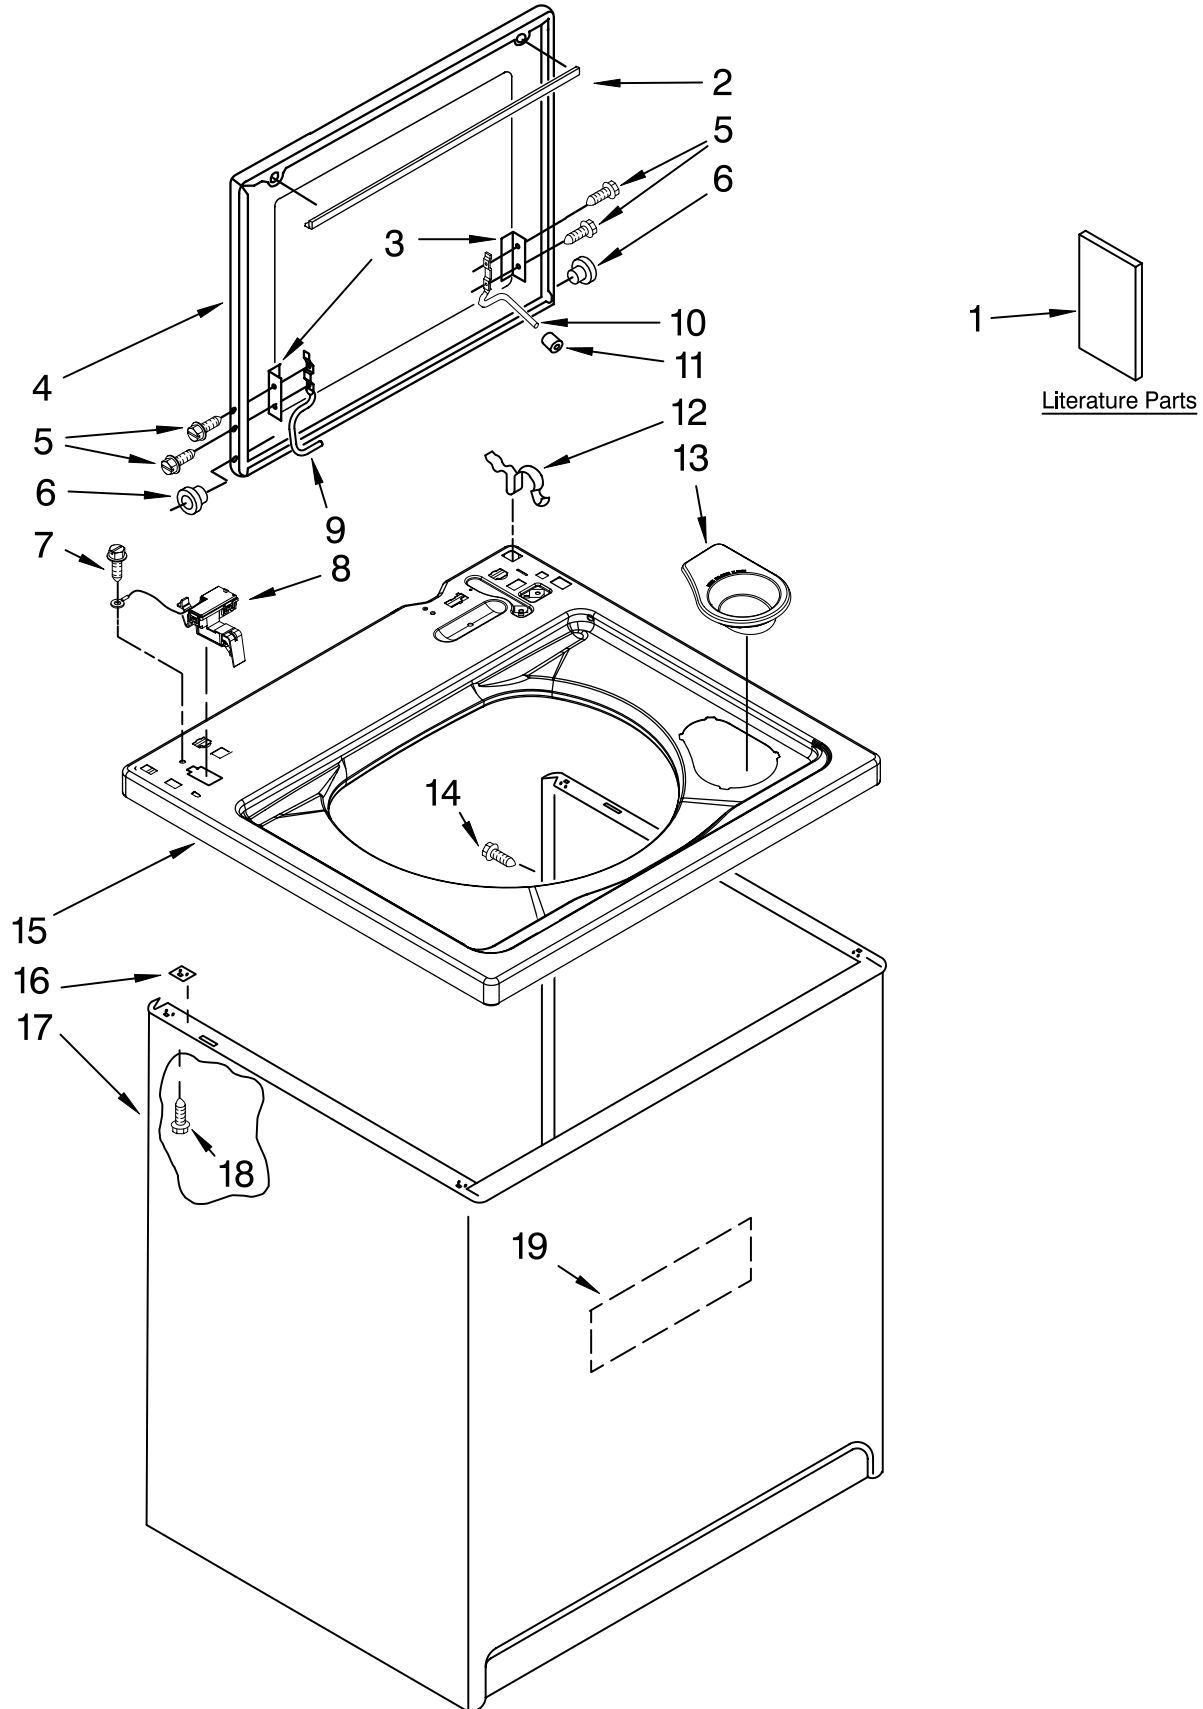

TOP AND CABINET PARTS

For Model: MTW5600TQ0

(White)

AUTOMATIC
WASHER

IMPORTANT: All Part Numbers Listed Are Whirlpool Numbers. Source Parts Through Whirlpool.

TOP AND CABINET PARTS

For Model: MTW5600TQ0

(White)

Illus. No.	Part No.	DESCRIPTION
1		Literature Parts
	W10092682	Use & Care Guide
	W10092688	Feature Sheet
	W10092706	Energy Guide
	W10111391	Wiring Diagram
2	8054939	Seal, Lid
3	21097	Pad, Lid Hinge (2)
4	W10093680	Lid
5	355274	Screw, Lid Hinge Mounting (4)
6	8319539	Bearing, Lid Hinge (2)
7	3351614	Screw, Ground
8	8318084	Switch, Lid
9	8559336	Hinge, Lid (L.H.)
10	54583	Hinge, Lid (R.H.)
11	19119	Bumper, Lid Hinge
12	62780	Clip, Top & Cabinet & Rear Panel (2)
13	8565967	Dispenser, Bleach
14	3357011	Screw, 10-16 x 1/2
15	8543479	Top
16	62750	Spacer, Cabinet To Top (4)
17	63424	Cabinet
18	3390631	Screw, 10-16 x 3/8 (4)
19	3976348	Absorber, Sound (Cabinet)

IMPORTANT: All Part Numbers Listed Are Whirlpool Numbers. Source Parts Through Whirlpool.