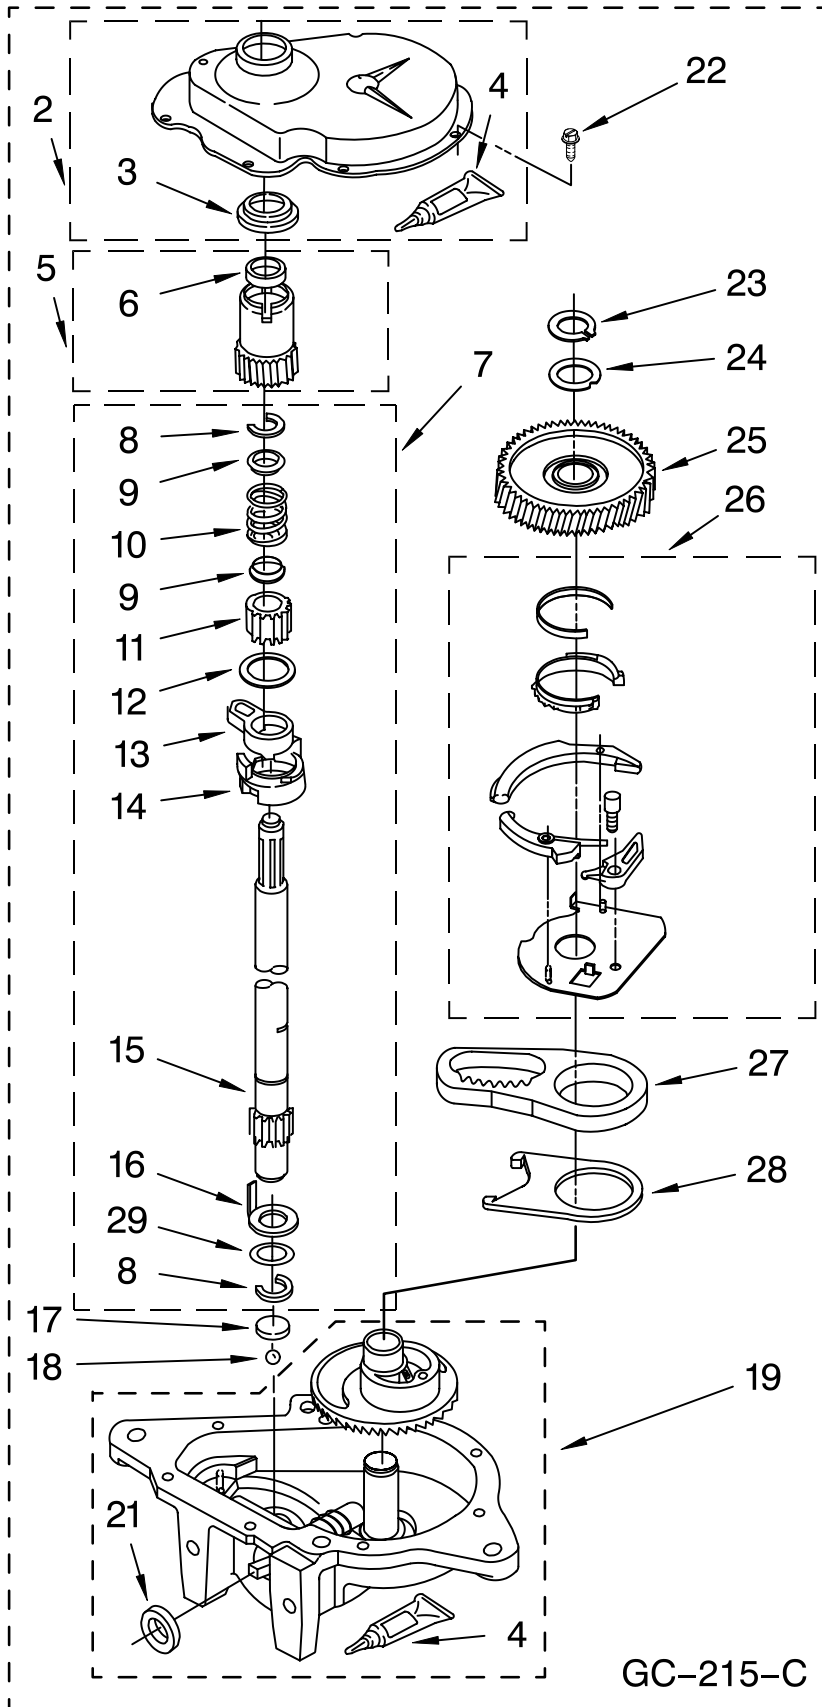

GEARCASE PARTS

For Model: MTW5600TQ0

(White)

Illus. No.	Part No.	DESCRIPTION
1	3360630	Gearcase (Complete)
2	285202	Cover, Gearcase
3	3349985	Seal, Gearcase Cover
4	285195	Sealer, Gasket (.20 Fl. Oz.) (6 ml)
5	63320	Pinion, Spin (Includes Illus. 25)
6	356427	Seal, Spin Pinion
7	389387	Shaft, Agitator (Complete)
8	90369	Ring, Retaining (2)
9	62677	Retainer, Spring
10	62676	Spring, Agitate
11	63273	Gear, Agitate (Includes 15 and 29)
12	62619	Washer, Agitate Gear
13	62580	Cam Follower (Includes 14)
14	62581	Cam, Agitate (Includes 13)
15	285509	Shaft, Agitator (Includes 11 and 29)
16	62618	Washer, Cam Thrust
17	16018	Bearing, Thrust
18	85529	Ball, Bearing
19	389230	Bottom and Pinion, Gearcase
21	285352	Seal, Thrust Plug
22	3351614	Screw, Gearcase Cover, Mounting (8) (10-24 x 3/8)
23	3362552	Ring, Retaining
24	285735	Washer Kit, Thrust
25	62570	Gear, Spin
26	388253	Neutral Assembly
27	3349296	Rack, Connecting
28	62621	Actuator, Shift
29	388815	Washer, Intermediate

GC-215-C

IMPORTANT: All Part Numbers Listed Are Whirlpool Numbers. Source Parts Through Whirlpool.