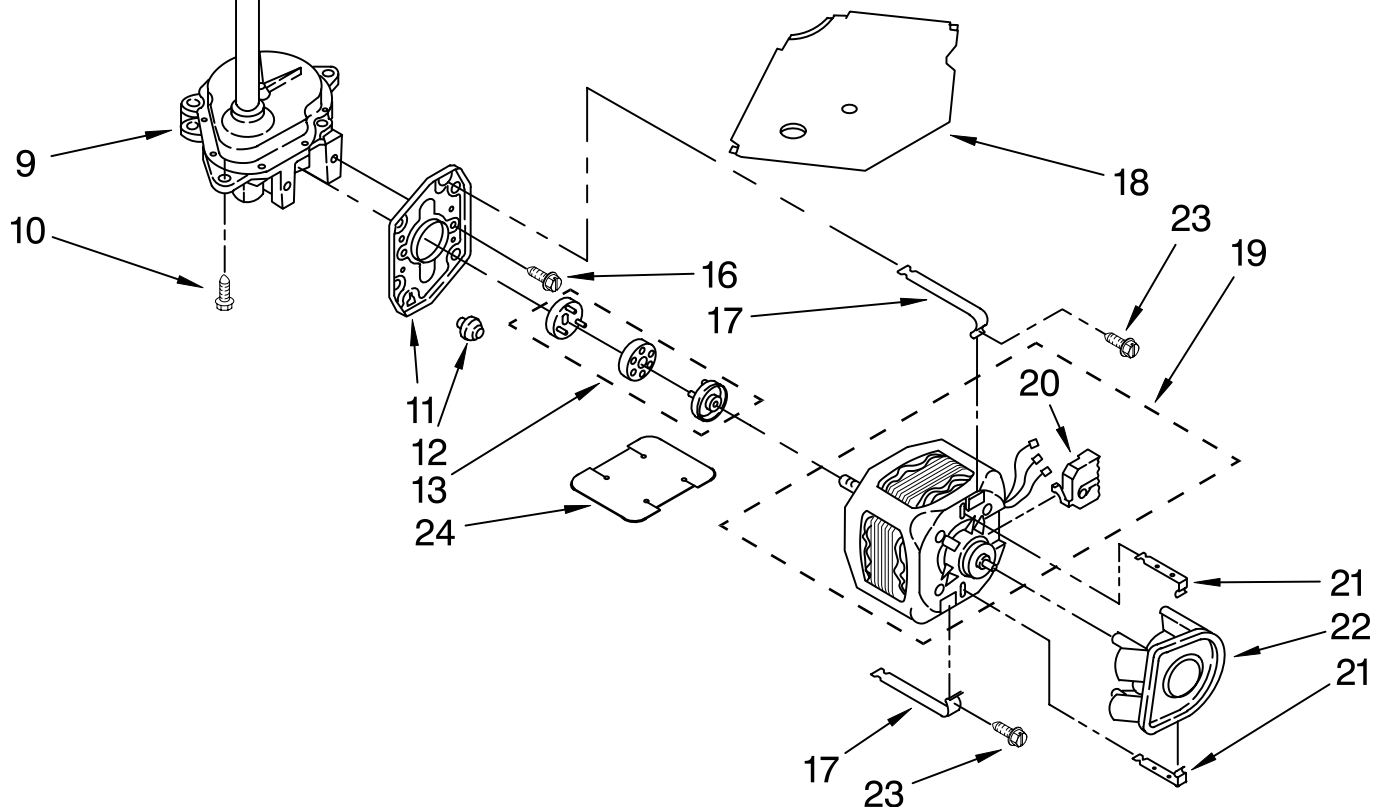

AGITATOR, BASKET AND TUB PARTS

For Model: MTW5600TQ0

(White)

Illus. No.	Part No.	DESCRIPTION
1	8565968	Dispenser, Fabric Softener
2	3354733	Cap, Barrier
3	3348855	Seal, Inner Cap
4	358237	Screw & Washer (5/16-24 x 1)
5	3949550	Washer
6	W10093672	Agitator (Complete)
7	3363663	Cam, Driven
8	3366877	Dog, Agitator Clutch (4)
9	3363661	Bearing, Driven Cam
10	3349019	Clothes Mover
11	3350389	Spacer, Thrust
12	W10110020	Agitator
13	8528150	Tub Ring
14	3976308	Gasket, Tub Ring
15	3354845	Clip, Agitator
16	8543666	Washer, Agitator
17	8519788	Balance Ring
18	21366	Nut, Spanner
19	8526016	Basket & Balance Ring
20	2219077	Clip, Pressure Switch Hose
21	3347780	Hose, Pressure Switch
22	389140	Block, Basket Drive
23	63849	Tub
24	383727	Gasket, Centerpost

IMPORTANT: All Part Numbers Listed Are Whirlpool Numbers. Source Parts Through Whirlpool.

BRAKE, CLUTCH, GEARCASE, MOTOR AND PUMP PARTS

For Model: MTW5600TQ0

(White)

Illus. No.	Part No.	DESCRIPTION
1	388952	Brake & Drive Tube (Complete) (Refer to Page 11 For Further Breakdown)
2	63292	Washer, Spin Tube Thrust
3	62697	Ring, Spin Tube Support
4	63283	Ring, Retainer
5	3951311	Clutch (Complete)
6	3951308	Band & Lining, Clutch (Includes Items 7 & 8)
7	62646	Cap, Clutch Spring (2)
8	3946792	Spring & Damper Assembly
9	3360630	Gearcase (Complete) (Refer To Page 12 For Further Breakdown)

Illus. No.	Part No.	DESCRIPTION
10	3357334	Screw, Gearcase To Base (3)
11	62611	Plate, Motor Mount To Gearcase
12	62691	Grommet, Motor (4)
13	3978849	Coupling, Motor & Isolation
14	8577374	Seal
15	3355454	Clip, Anti-Rattle
16	3400516	Screw
17	3349637	Retainer, Motor (2)
18	3362089	Shield, Tub To Motor
19	8528157	Motor, Main Drive
20	3952056	Switch, Main Drive Motor
21	8546127	Retainer, Pump (2)
22	3363394	Pump (Complete)
23	3387485	Screw, 10-16 x 5/8
24	3946532	Shield, Motor