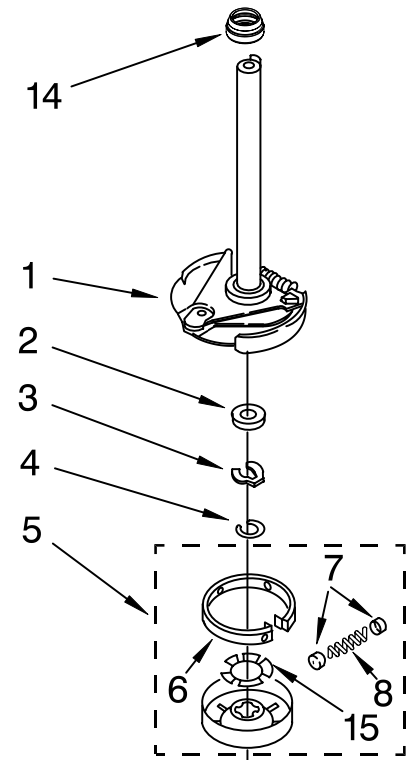

IMPORTANT: All Part Numbers Listed Are Whirlpool Numbers. Source Parts Through Whirlpool.

AGITATOR, BASKET AND TUB PARTS

For Model: MTW5600TQ0

(White)

IMPORTANT: All Part Numbers Listed Are Whirlpool Numbers. Source Parts Through Whirlpool.

AGITATOR, BASKET AND TUB PARTS

For Model: MTW5600TQ0

(White)

Illus. No.	Part No.	DESCRIPTION
1	8565968	Dispenser, Fabric Softener
2	3354733	Cap, Barrier
3	3348855	Seal, Inner Cap
4	358237	Screw & Washer (5/16-24 x 1)
5	3949550	Washer
6	W10093672	Agitator (Complete)
7	3363663	Cam, Driven
8	3366877	Dog, Agitator Clutch (4)
9	3363661	Bearing, Driven Cam
10	3349019	Clothes Mover
11	3350389	Spacer, Thrust
12	W10110020	Agitator
13	8528150	Tub Ring
14	3976308	Gasket, Tub Ring
15	3354845	Clip, Agitator
16	8543666	Washer, Agitator
17	8519788	Balance Ring
18	21366	Nut, Spanner
19	8526016	Basket & Balance Ring
20	2219077	Clip, Pressure Switch Hose
21	3347780	Hose, Pressure Switch
22	389140	Block, Basket Drive
23	63849	Tub
24	383727	Gasket, Centerpost

IMPORTANT: All Part Numbers Listed Are Whirlpool Numbers. Source Parts Through Whirlpool.

BRAKE, CLUTCH, GEARCASE, MOTOR AND PUMP PARTS

For Model: MTW5600TQ0

(White)

Illus. No.	Part No.	DESCRIPTION
1	388952	Brake & Drive Tube (Complete) (Refer to Page 11 For Further Breakdown)
2	63292	Washer, Spin Tube Thrust
3	62697	Ring, Spin Tube Support
4	63283	Ring, Retainer
5	3951311	Clutch (Complete)
6	3951308	Band & Lining, Clutch (Includes Items 7 & 8)
7	62646	Cap, Clutch Spring (2)
8	3946792	Spring & Damper Assembly
9	3360630	Gearcase (Complete) (Refer To Page 12 For Further Breakdown)