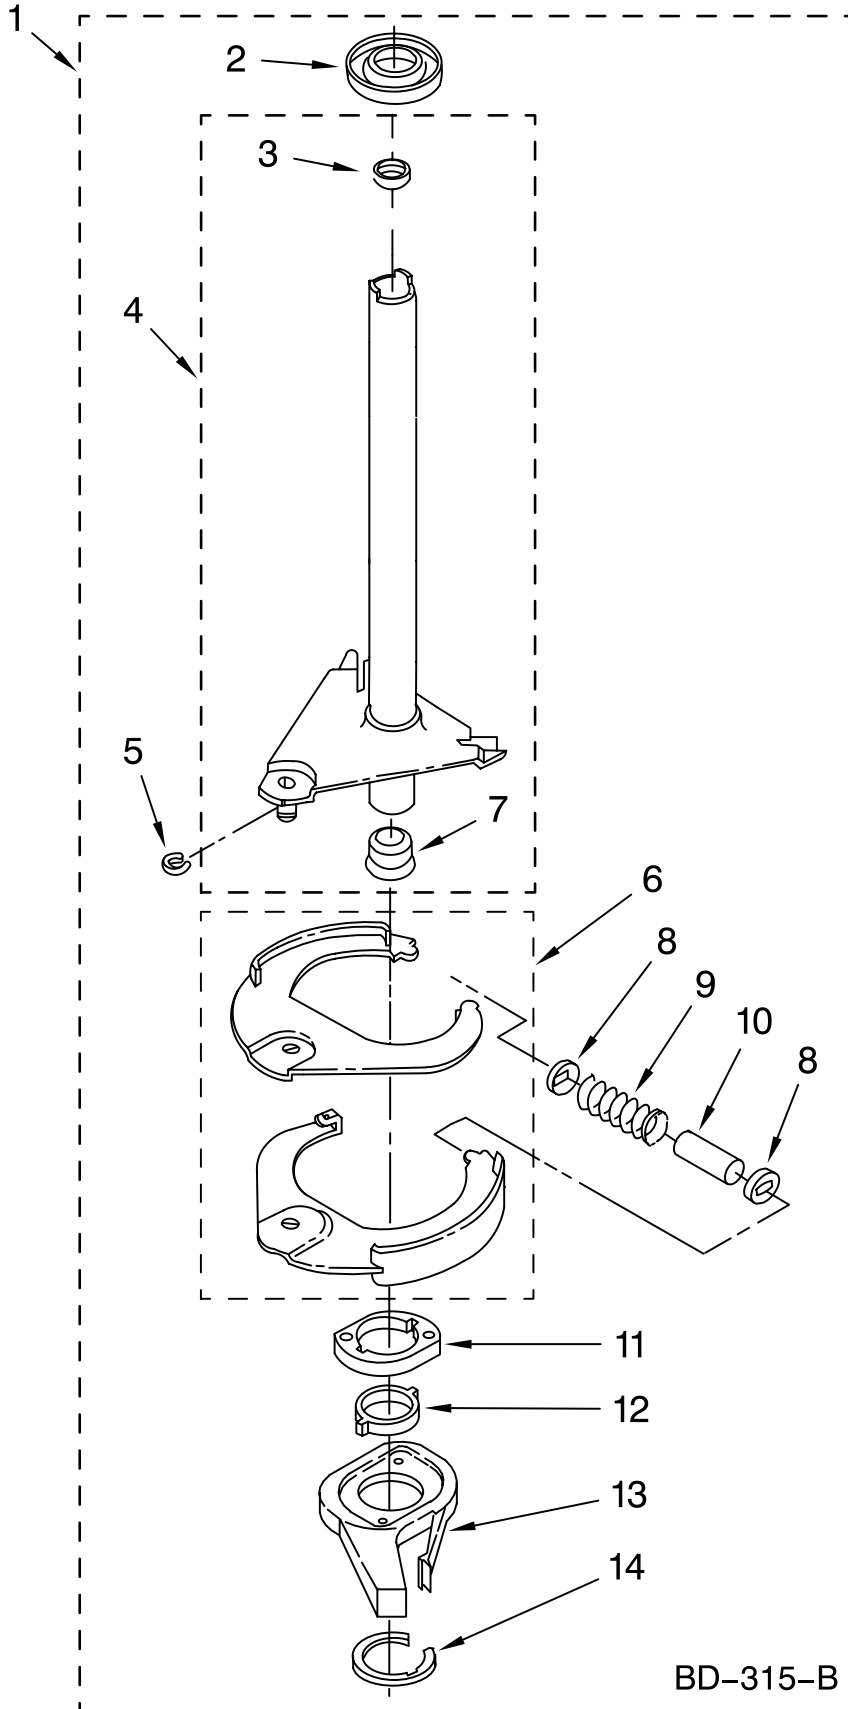

WIRING HARNESS PARTS

For Model: MTW5600TQ0

(White)

WH2J

IMPORTANT: All Part Numbers Listed Are Whirlpool Numbers. Source Parts Through Whirlpool.

WIRING HARNESS PARTS

For Model: MTW5600TQ0

(White)

Illus. No.	Part No.	DESCRIPTION	Illus. No.	Part No.	DESCRIPTION	Illus. No.	Part No.	DESCRIPTION
1	3349557	Retainer, Harness	9	62889	Receptacle, Terminal	16	3390423	Block, Disconnect (12-Way)
2	388498	Clip, Harness			(3-Way)	17	3347730	Receptacle (6-Way)
3	3347812	Clip, Harness	10	353424	Plug, Terminal (3-Way)	18	3948617	Connector (T.P.A.) (3-Circuit)
4	3352501	Clip, Harness (Push-In)	11	62505	Block, Disconnect (Motor 2 Speed)	19	3360056	Plug (T.P.A.) (3-Circuit)
5	90016	Clip, Harness (Half-Harness)	12	3347243	Block, Disconnect	20		Block, Connector
6	3390496	Clip, Harness	13	63523	Protector		3354925	Natural
7	389379	Retainer, Harness	14	717252	Connector (2-Way)		3354926	Red
8		Timer, Block Disconnect	15	3352944	Clip, Harness			
	3948614	Natural						
	352089	Black						

**FOR COMPLETE WIRING HARNESS REFER TO
CONTROL AND REAR PANEL PARTS PAGE**

WH2J

IMPORTANT: All Part Numbers Listed Are Whirlpool Numbers. Source Parts Through Whirlpool.

BRAKE AND DRIVE TUBE PARTS

For Model: MTW5600TQ0

(White)

Illus. No.	Part No.	DESCRIPTION
------------	----------	-------------

1	388952	Brake And Drive Tube (Complete)
2	62658	Ring, Thrust
3	356427	Seal, Drive Tube
4	64027	Tube, Basket Drive (Includes Illus. 3, 4, 5 & 9)
5	64035	Ring, Retaining
6	64232	Shoe, Brake (2)
7	62703	"T" Bearing, Spin Tube
8	3353956	Cap, Brake Spring (2)
9	387806	Spring, Brake
10	3355360	Sleeve, Brake Spring
11	661516	Cam, Brake Release
12	63022	Sleeve, Cam
13	64194	Driver, Brake Cam
14	90368	Ring, Retaining