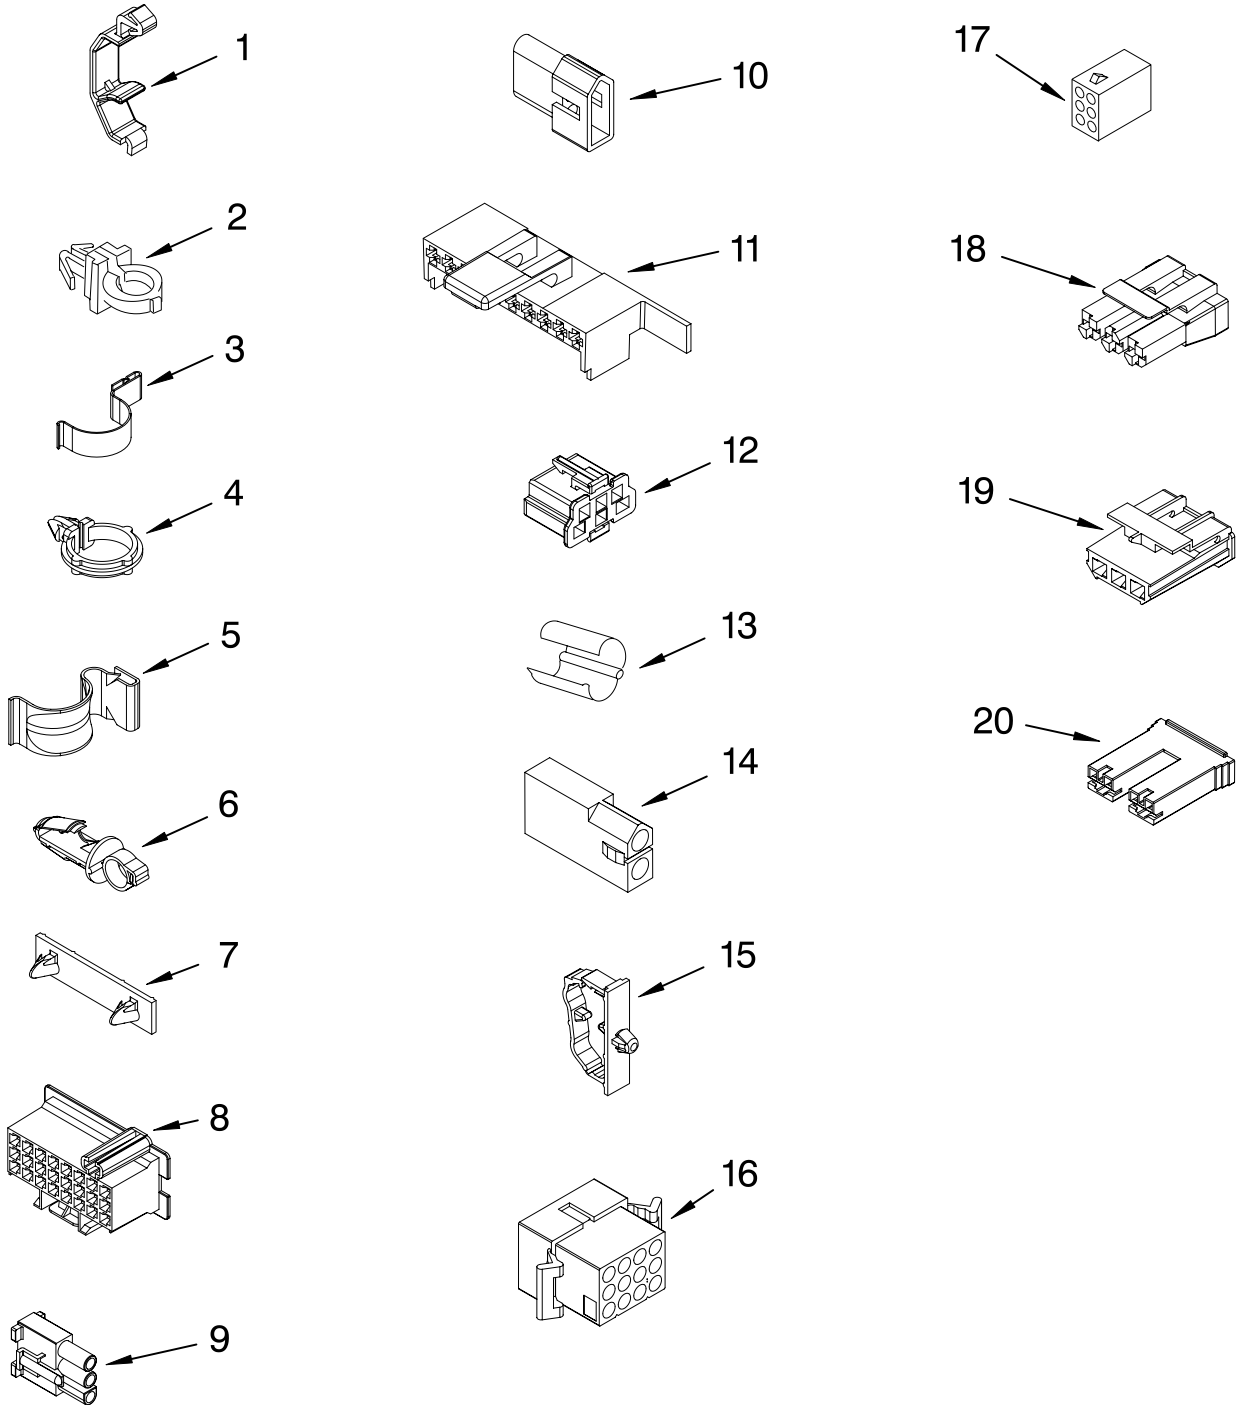

IMPORTANT: All Part Numbers Listed Are Whirlpool Numbers. Source Parts Through Whirlpool.

MACHINE BASE PARTS

For Model: MTW5600TQ0

(White)

IMPORTANT: All Part Numbers Listed Are Whirlpool Numbers. Source Parts Through Whirlpool.

WIRING HARNESS PARTS

For Model: MTW5600TQ0

(White)

WH2J

IMPORTANT: All Part Numbers Listed Are Whirlpool Numbers. Source Parts Through Whirlpool.

WIRING HARNESS PARTS

For Model: MTW5600TQ0

(White)

Illus. No.	Part No.	DESCRIPTION	Illus. No.	Part No.	DESCRIPTION	Illus. No.	Part No.	DESCRIPTION
1	3349557	Retainer, Harness	9	62889	Receptacle, Terminal	16	3390423	Block, Disconnect (12-Way)
2	388498	Clip, Harness			(3-Way)	17	3347730	Receptacle (6-Way)
3	3347812	Clip, Harness	10	353424	Plug, Terminal (3-Way)	18	3948617	Connector (T.P.A.) (3-Circuit)
4	3352501	Clip, Harness (Push-In)	11	62505	Block, Disconnect (Motor 2 Speed)	19	3360056	Plug (T.P.A.) (3-Circuit)
5	90016	Clip, Harness (Half-Harness)	12	3347243	Block, Disconnect	20		Block, Connector
6	3390496	Clip, Harness	13	63523	Protector		3354925	Natural
7	389379	Retainer, Harness	14	717252	Connector (2-Way)		3354926	Red
8		Timer, Block Disconnect	15	3352944	Clip, Harness			
	3948614	Natural						
	352089	Black						