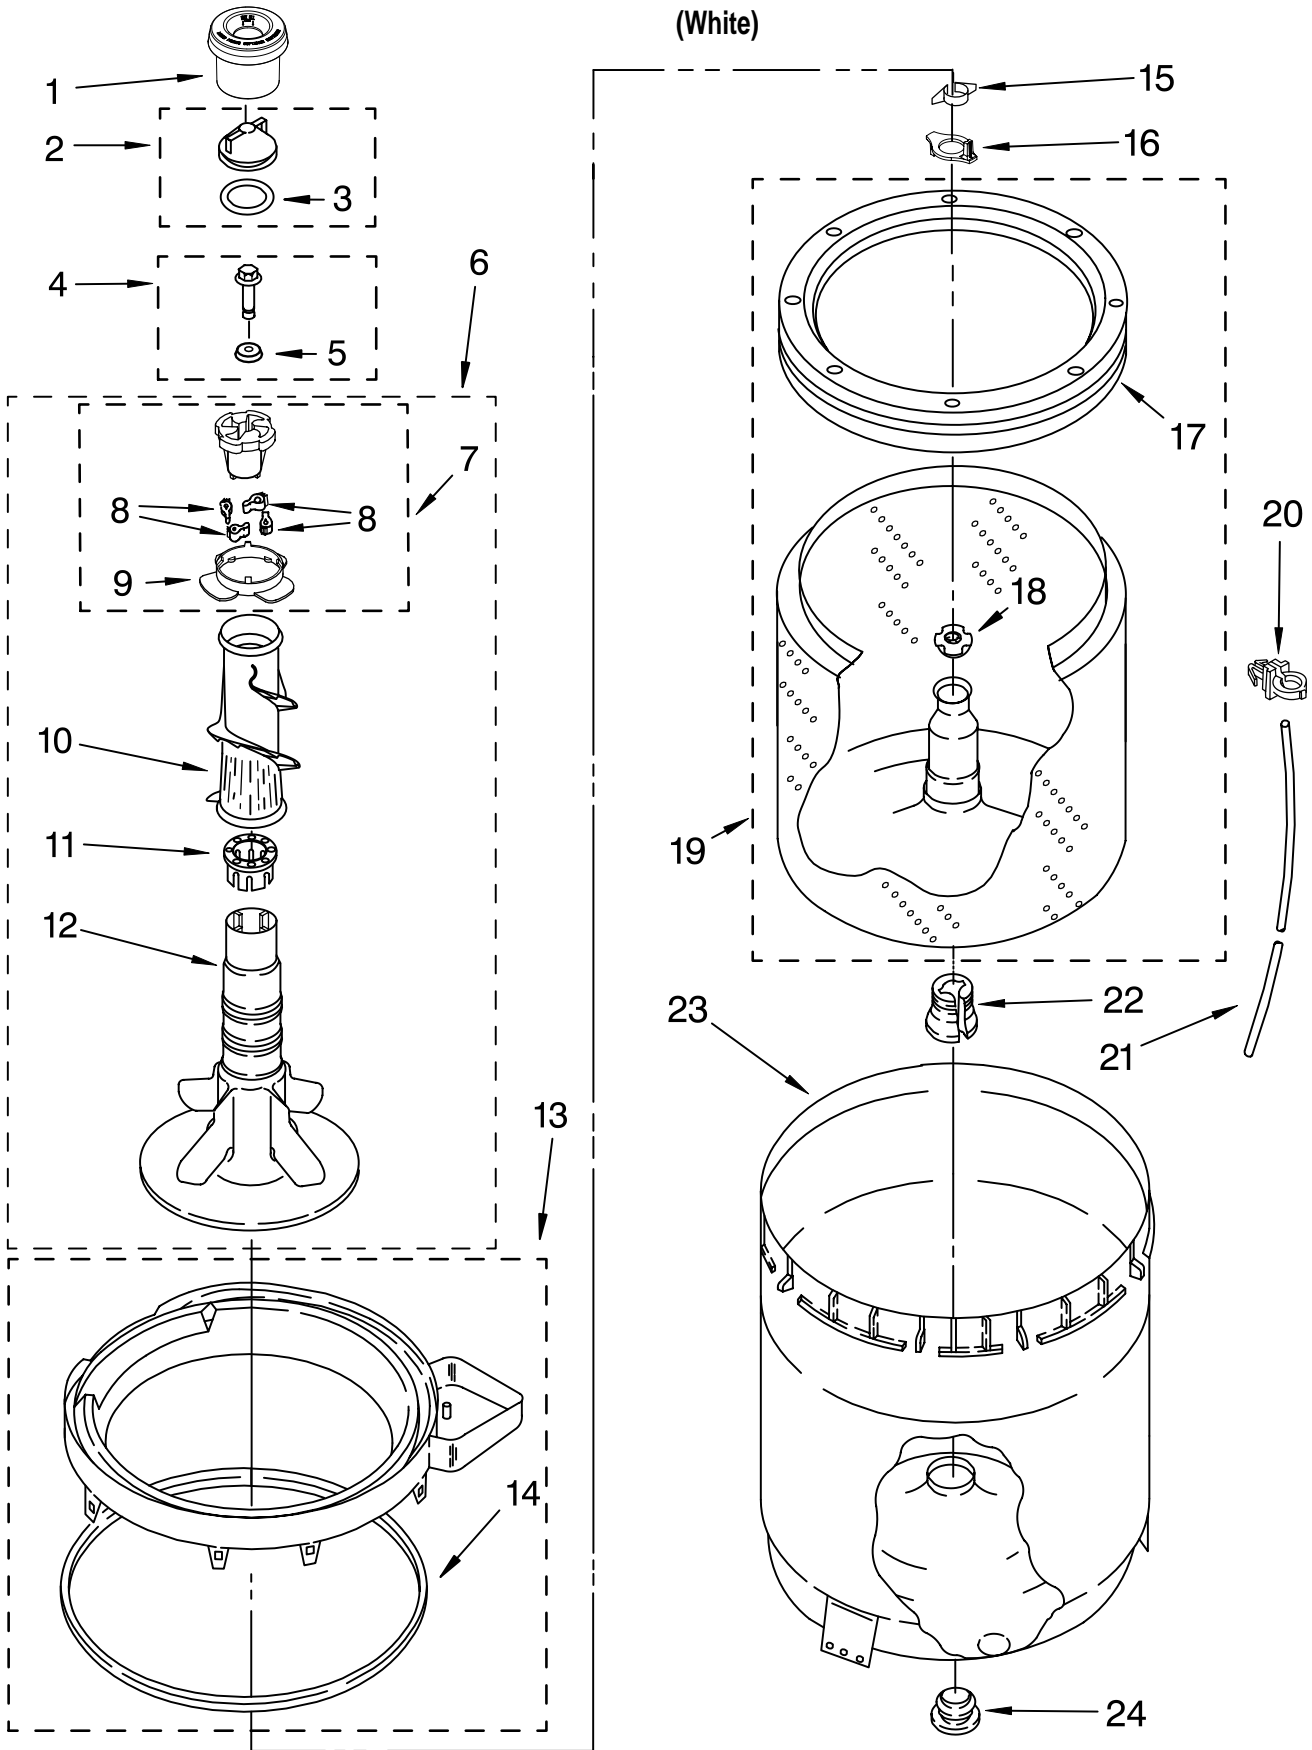

AGITATOR, BASKET AND TUB PARTS

For Model: MTW5600TQ0

(White)

IMPORTANT: All Part Numbers Listed Are Whirlpool Numbers. Source Parts Through Whirlpool.

AGITATOR, BASKET AND TUB PARTS

For Model: MTW5600TQ0

(White)

Illus. No.	Part No.	DESCRIPTION
1	8565968	Dispenser, Fabric Softener
2	3354733	Cap, Barrier
3	3348855	Seal, Inner Cap
4	358237	Screw & Washer (5/16-24 x 1)
5	3949550	Washer
6	W10093672	Agitator (Complete)
7	3363663	Cam, Driven
8	3366877	Dog, Agitator Clutch (4)
9	3363661	Bearing, Driven Cam
10	3349019	Clothes Mover
11	3350389	Spacer, Thrust
12	W10110020	Agitator
13	8528150	Tub Ring
14	3976308	Gasket, Tub Ring
15	3354845	Clip, Agitator
16	8543666	Washer, Agitator
17	8519788	Balance Ring
18	21366	Nut, Spanner
19	8526016	Basket & Balance Ring
20	2219077	Clip, Pressure Switch Hose
21	3347780	Hose, Pressure Switch
22	389140	Block, Basket Drive
23	63849	Tub
24	383727	Gasket, Centerpost

IMPORTANT: All Part Numbers Listed Are Whirlpool Numbers. Source Parts Through Whirlpool.