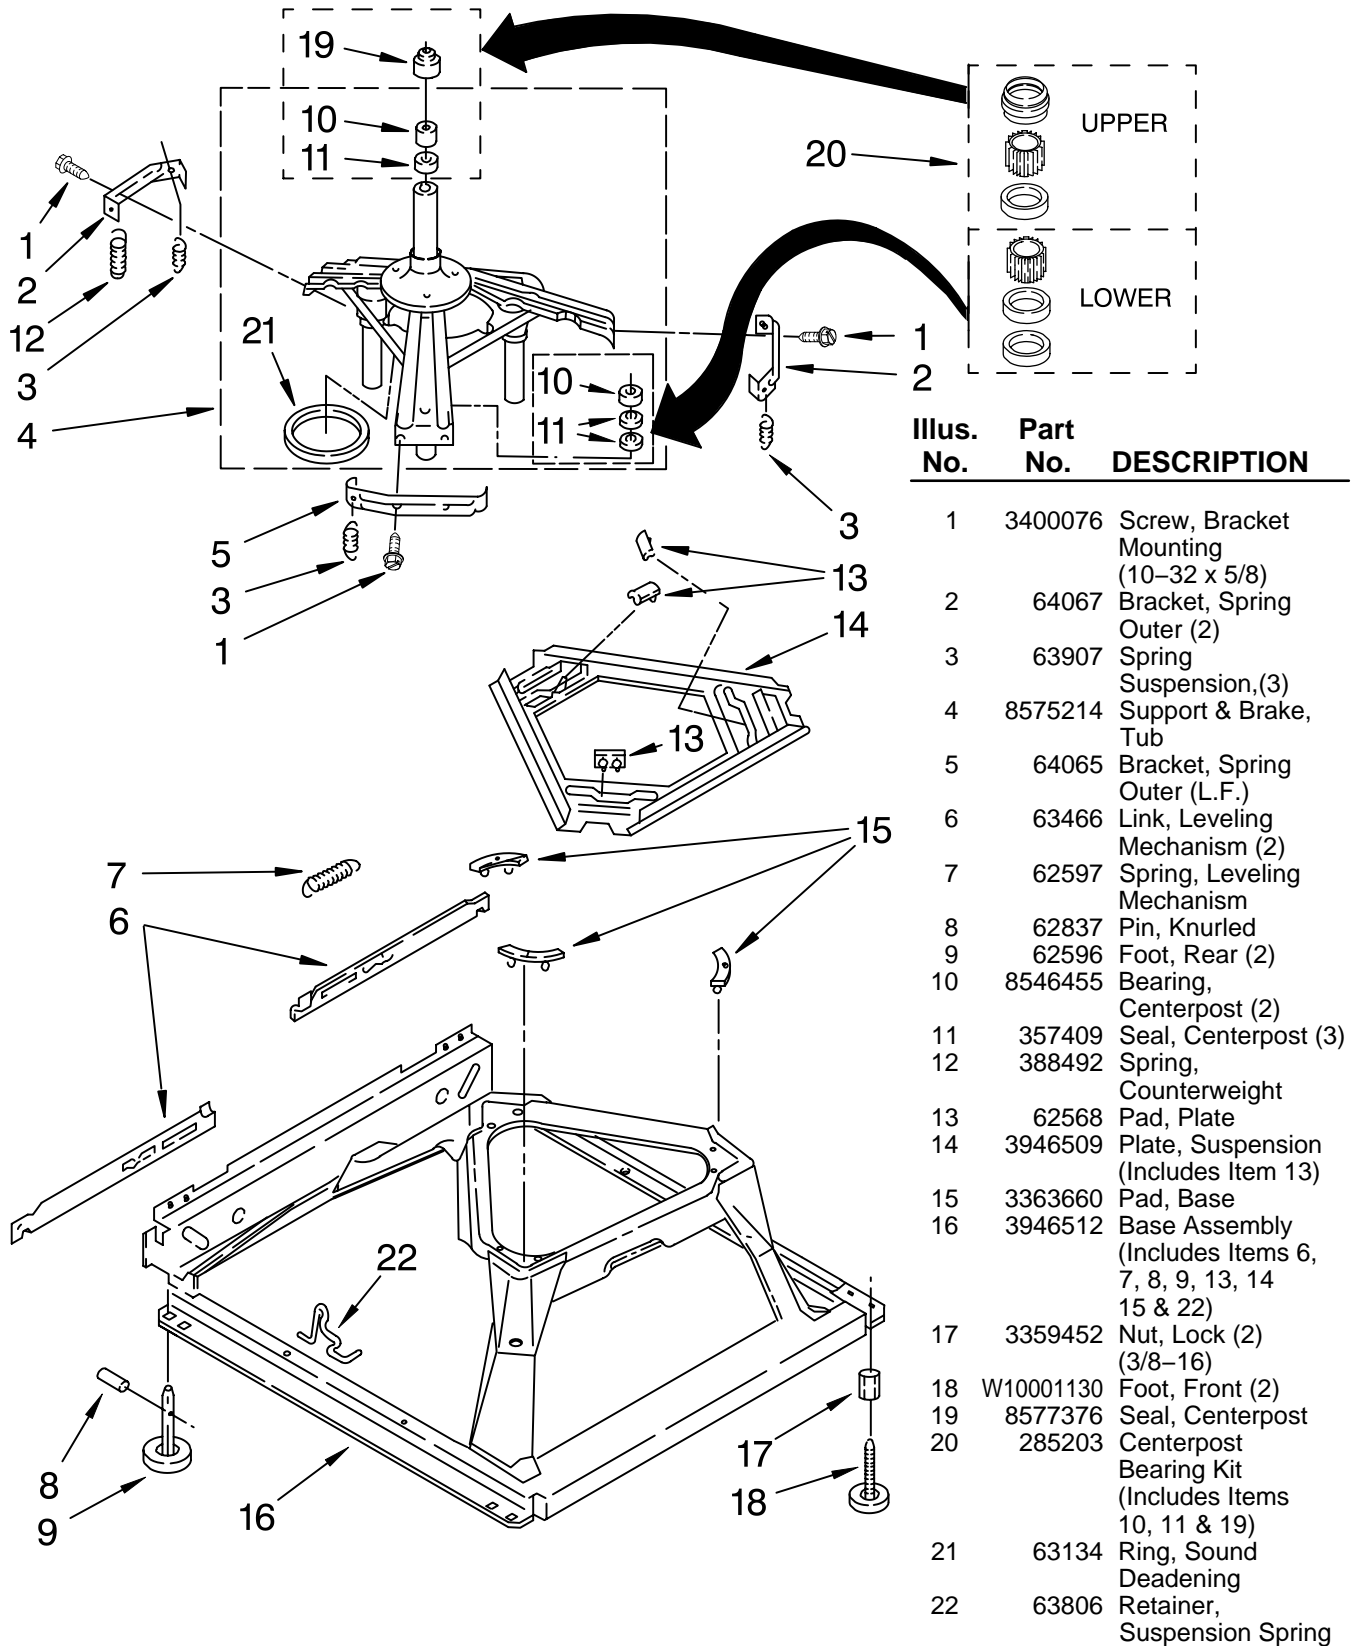

MACHINE BASE PARTS

For Model: MTW5600TQ0

(White)

IMPORTANT: All Part Numbers Listed Are Whirlpool Numbers. Source Parts Through Whirlpool.