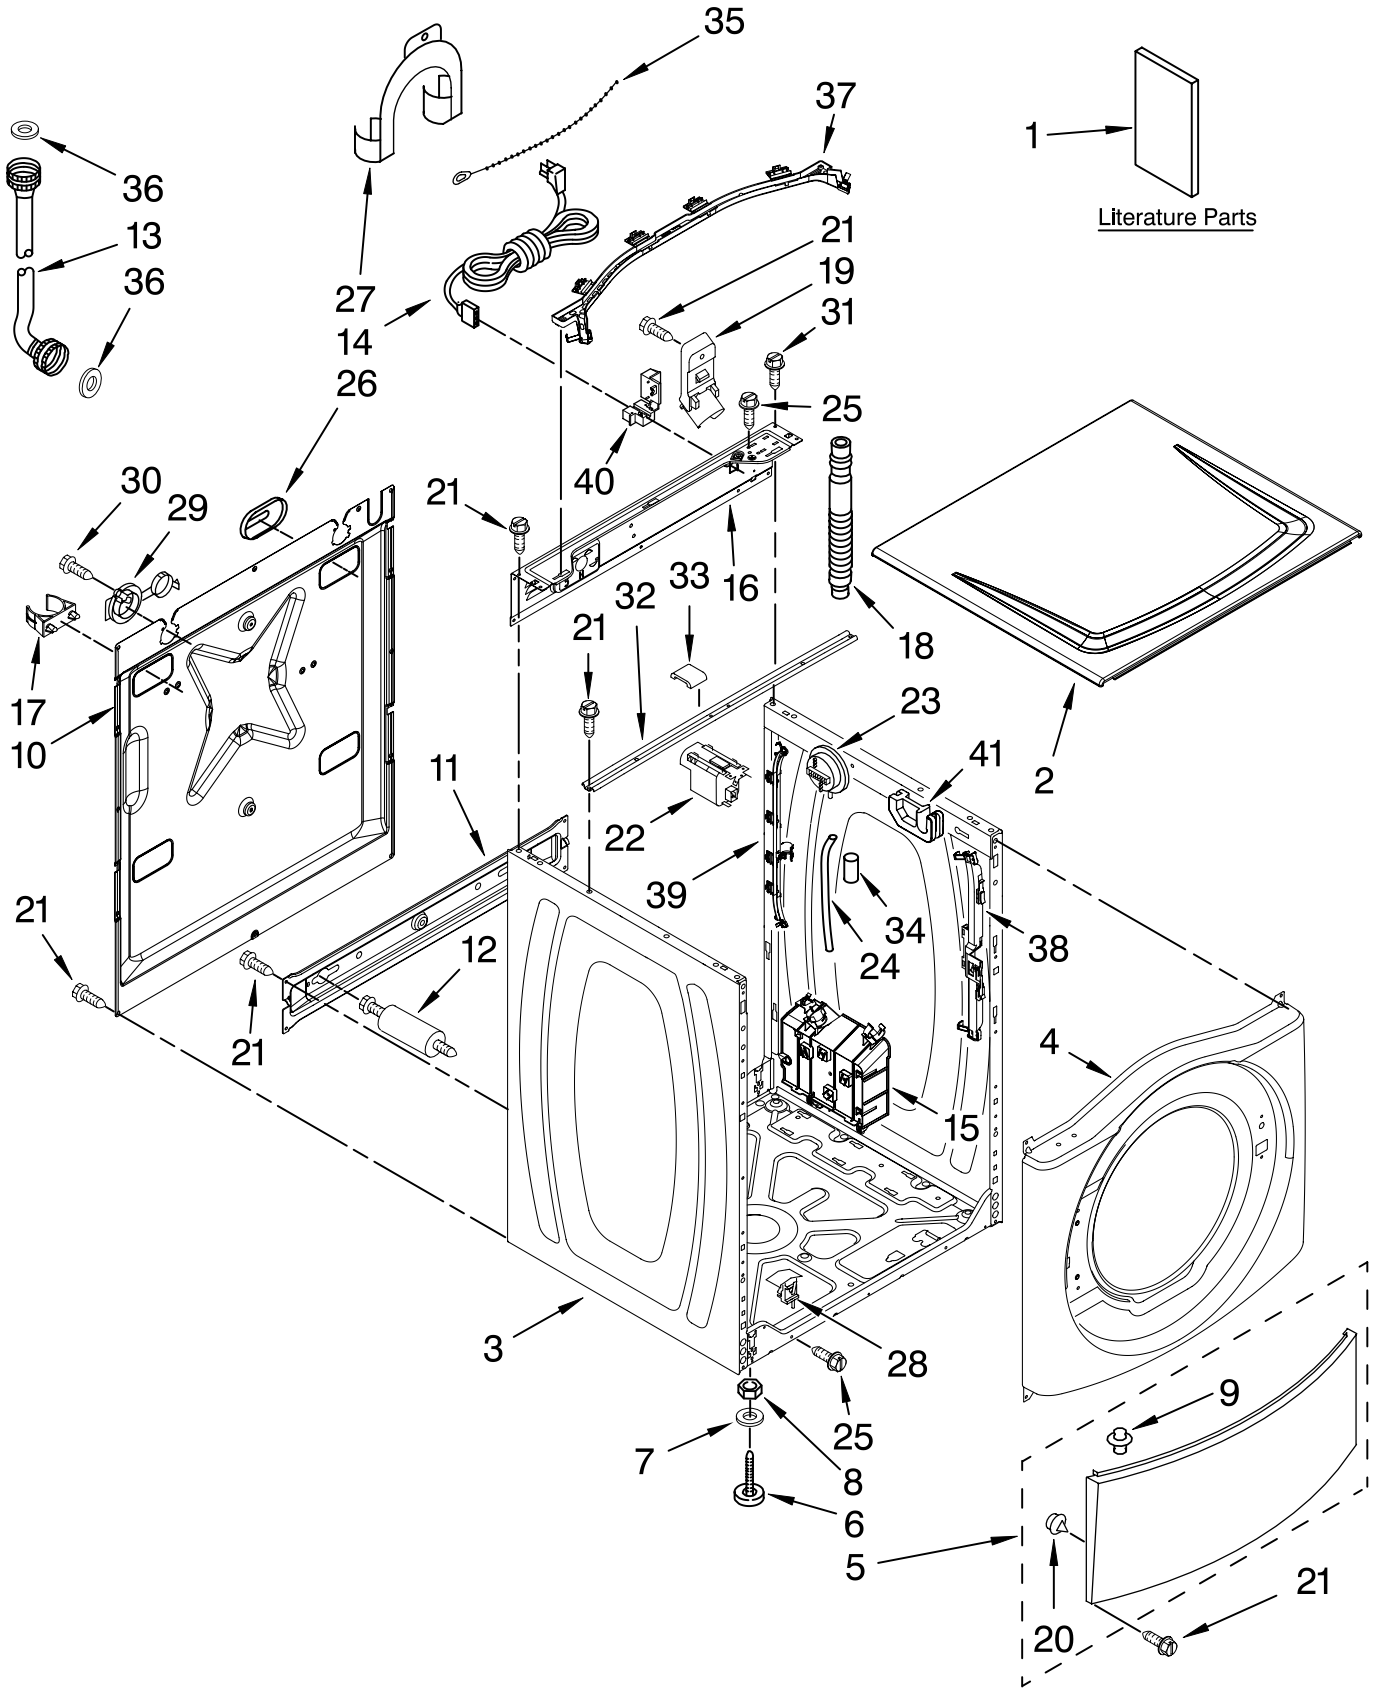

TOP AND CABINET PARTS

For Models: MHWZ600TW00, MHWZ600TB00, MHWZ600TK00
(White/Chrome) (Black/Chrome) (Pacific Blue)

AUTOMATIC
WASHER

FOR ORDERING INFORMATION REFER TO PARTS PRICE LIST