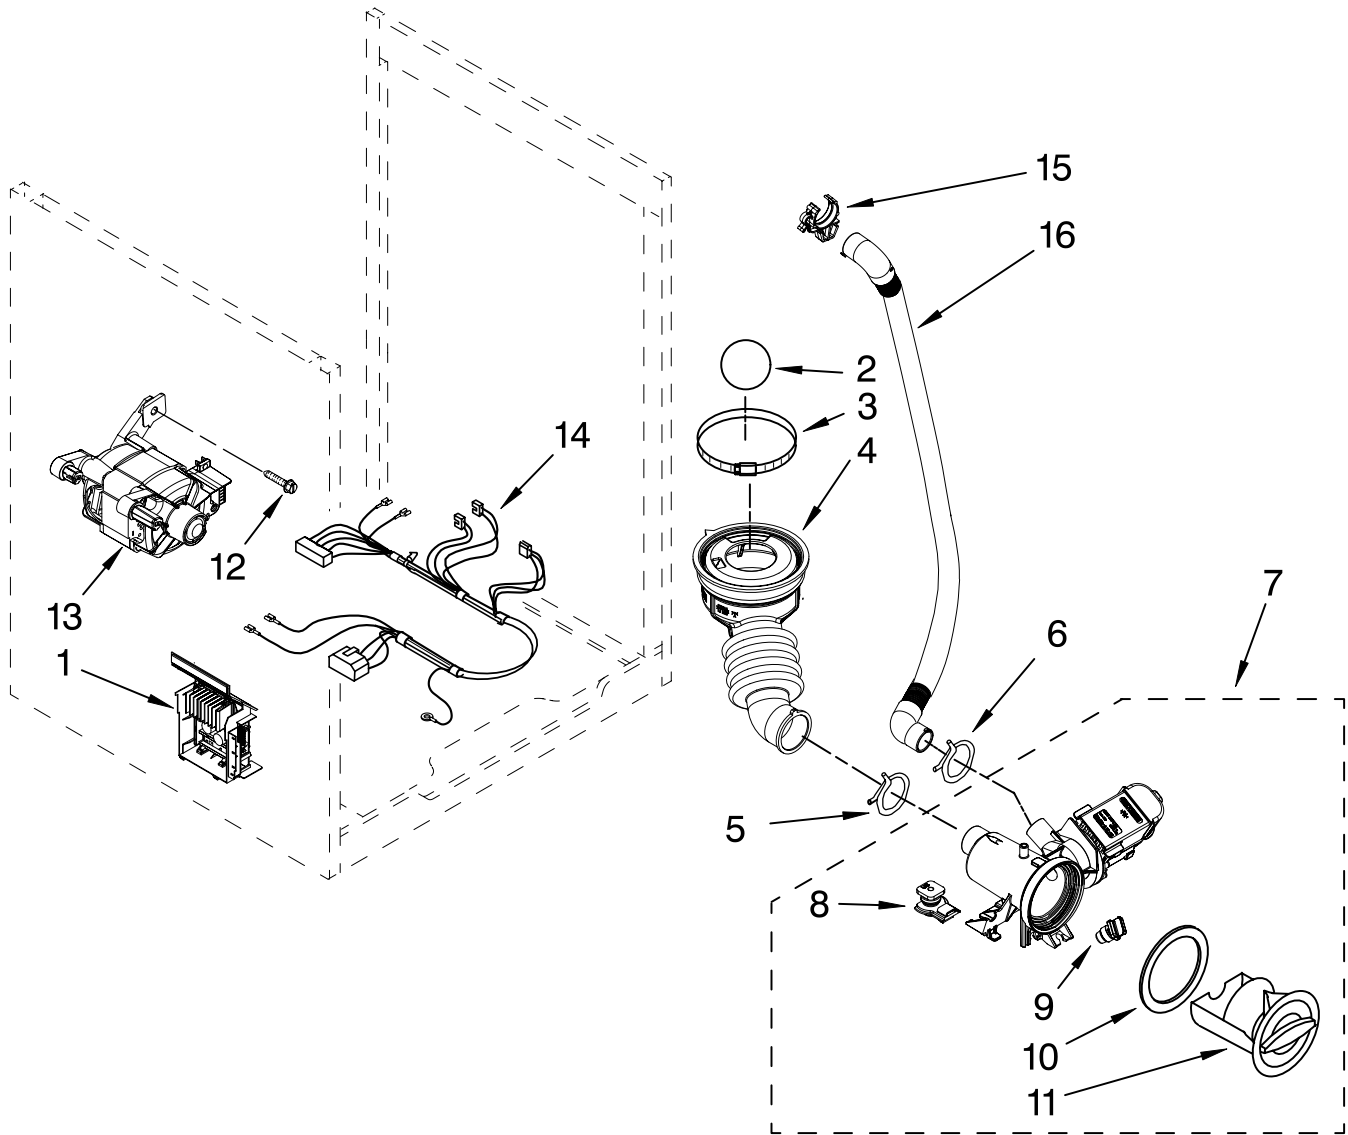

# TUB AND BASKET PARTS

For Model: MHWE300VW10

(White)

<b>Illus.</b>	<b>Part</b>	
<b>No.</b>	<b>No.</b>	<b>DESCRIPTION</b>
1	8182132	Nut, Pulley
2	8182650	Pulley
3	W10248068	Belt
4	8181645	Counterweight, Front (2)
5	8181744	Pipe, Ventilation
6	W10208156	Clamp
7	8181743	Hose, Exhaust
8	8182284	Tub, Rear (Includes Items 10, 22, 23 & 24)
9	8181913	Counterweight, Rear
10	8181673	Gasket, Tub
11	8182232	Basket
12	8182233	Baffle, Tub
13	8181748	O-Ring
14	8181731	Airtrap
15	8181785	Screw
16	8182814	Spring, Suspension
17	8181647	Bolt
18	8181742	Clamp, Hose
19	8183187	Hose, Exhaust
20	8181667	Clamp, Tub
21	8182312	Tub, Front (Includes Items 10 & 22)
22	8182512	Nut, Push-In
23	8182214	Screw
24	8181686	Clamp, Heating Element
25	8182666	Element, Heating
26	8181705	NTC
27	8182812	Shock Absorber

# PUMP AND MOTOR PARTS

For Model: MHWE300VW10

(White)

Illus. No.	Part No.	DESCRIPTION
1	8183196	Motor Control Unit
2	W10121657	Ball
3	8181734	Clamp
4	8181732	Hose, Tub to Pump
5	8181753	Clamp
6	8181752	Clamp