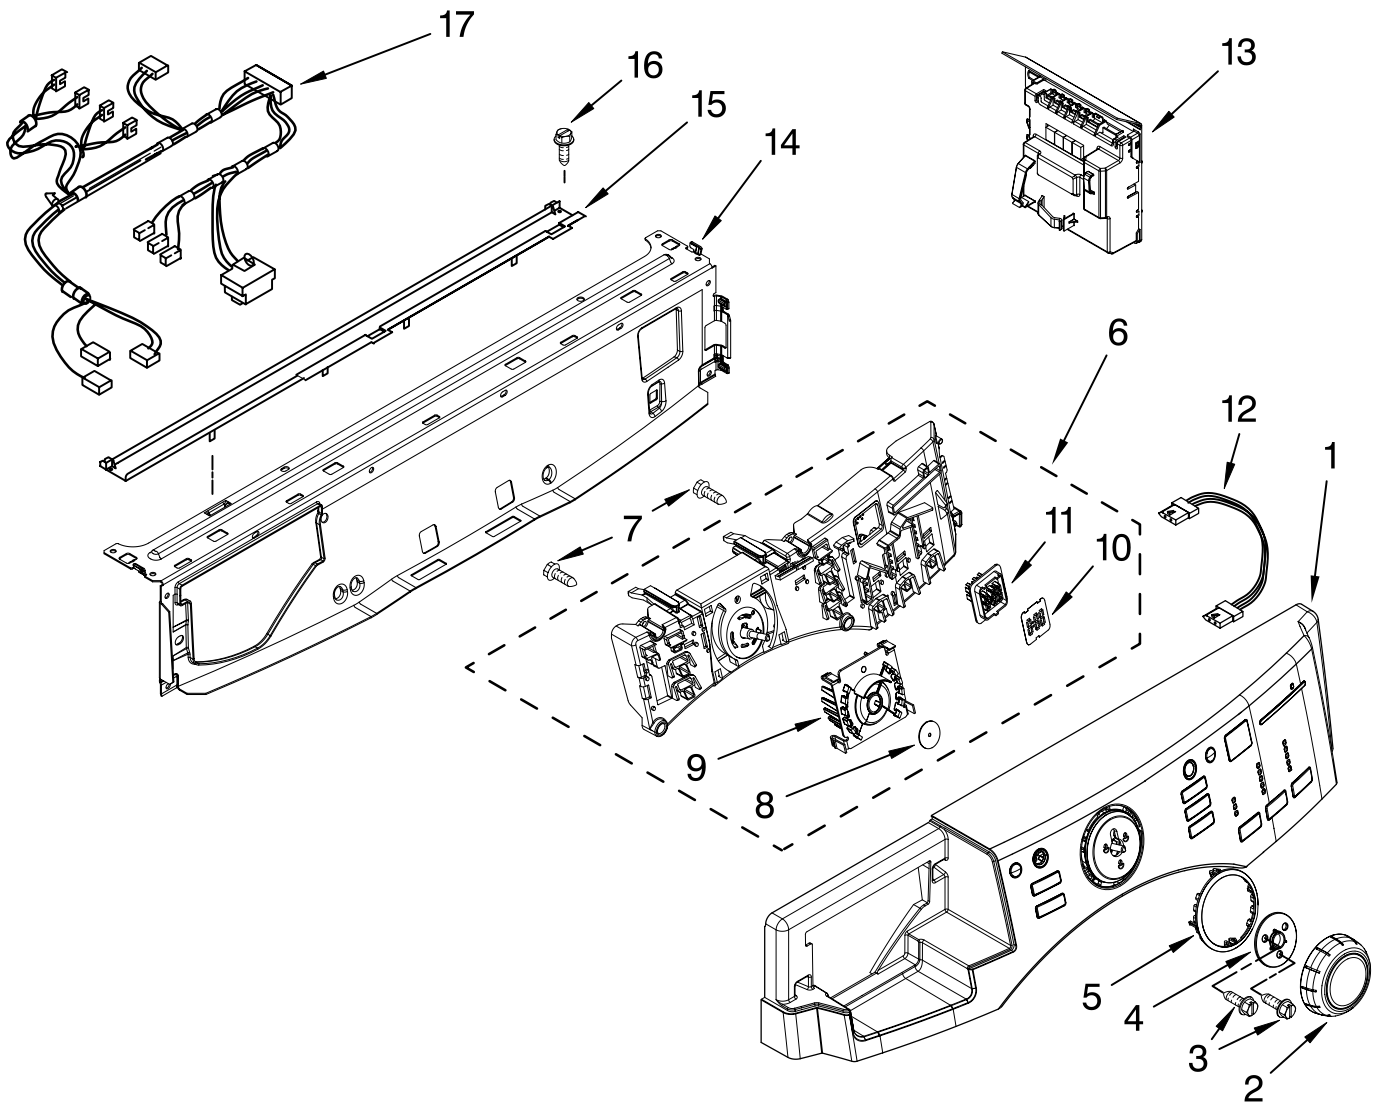

CONTROL PANEL PARTS

For Model: MHWE300VW10

(White)

Illus. No.	Part No.	DESCRIPTION
1	W10248112	Panel-Control
2	W10248116	Knob, Control (Includes Item 5)
3	8181758	Screw
4	W10248117	Bushing, Knob
5	W10248122	Light Guide, Cycle
6	W10248064	User Interface
7	8181661	Screw

Illus. No.	Part No.	DESCRIPTION
8	W10248120	Seal, User Interface
9	W10248121	Light Guide-Cycle, Internal
10	W10248118	Foil-Display
11	W10248119	Light Guide-Display
12	W10168511	Harness, Wiring (User Interface)

Illus. No.	Part No.	DESCRIPTION
13	W10248066	Microcomputer, Machine Control
14	8183203	Brace, Front Top
15	8183204	Channel, Water
16	8181756	Screw
17	W10168479	Harness, Wiring (Upper Main)

FOR ORDERING INFORMATION REFER TO PARTS PRICE LIST