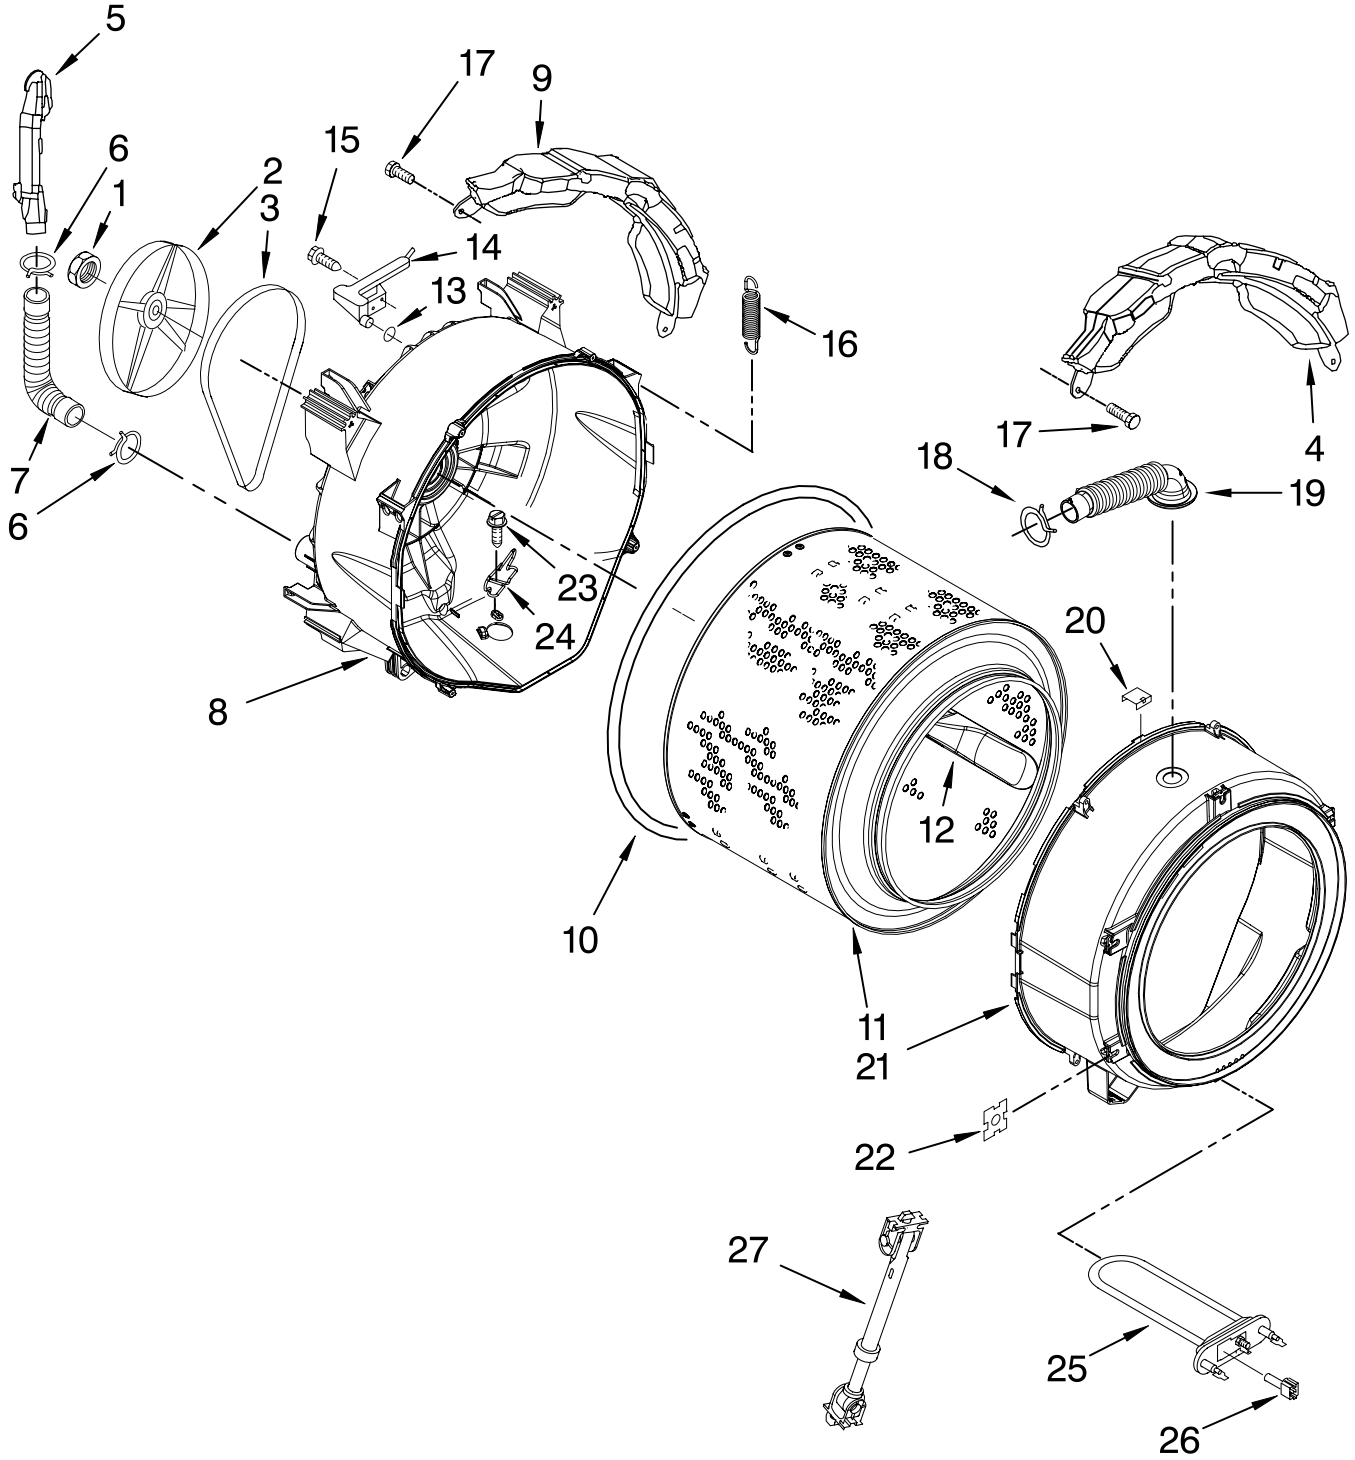

# DISPENSER PARTS

For Model: MHWE300VW10

(White)

<b>Illus. No.</b>	<b>Part No.</b>	<b>DESCRIPTION</b>
1	8182862	Valve, Inlet
2	W10168480	Hose, Inlet Valve To Dispenser
3	8181754	Clamp, Hose
4	8181751	Clamp, Hose
5	8183181	Nozzle, Inlet
6	8183183	Lever, Water Distribution
7	8183184	Cam, Actuator
8	W10161052	Lever, Connection
9	8181661	Screw, Actuator
10	8183186	Actuator
11	W10157886	Dispenser, Complete (Includes Item 8)
12	W10164400	Plate, Distribution
13	8181712	Nozzle, Distribution
14	8181721	Hook, Drawer
15	W10121596	Separator, With Selection Slider
16	W10121598	Syphon, Bleach/Softener
17	8183179	Cover, Detergent Drawer
18	8183173	Drawer, Detergent (Complete)
19	W10248111	Bracket, Handle Fixation
20	W10248109	Handle, Drawer (Includes Items 19 & 21)
21	W10248108	Medallion
22	8182214	Screw
23	8181747	Seal
24	8181718	Tube, Dispenser To Bellow

# TUB AND BASKET PARTS

For Model: MHWE300VW10

(White)

# TUB AND BASKET PARTS

For Model: MHWE300VW10

(White)

<b>Illus.</b>	<b>Part</b>	
<b>No.</b>	<b>No.</b>	<b>DESCRIPTION</b>
1	8182132	Nut, Pulley
2	8182650	Pulley
3	W10248068	Belt
4	8181645	Counterweight, Front (2)
5	8181744	Pipe, Ventilation
6	W10208156	Clamp
7	8181743	Hose, Exhaust
8	8182284	Tub, Rear (Includes Items 10, 22, 23 & 24)
9	8181913	Counterweight, Rear
10	8181673	Gasket, Tub
11	8182232	Basket
12	8182233	Baffle, Tub
13	8181748	O-Ring
14	8181731	Airtrap
15	8181785	Screw
16	8182814	Spring, Suspension
17	8181647	Bolt
18	8181742	Clamp, Hose
19	8183187	Hose, Exhaust
20	8181667	Clamp, Tub
21	8182312	Tub, Front (Includes Items 10 & 22)
22	8182512	Nut, Push-In
23	8182214	Screw
24	8181686	Clamp, Heating Element
25	8182666	Element, Heating
26	8181705	NTC
27	8182812	Shock Absorber

# PUMP AND MOTOR PARTS

For Model: MHWE300VW10

(White)

Illus. No.	Part No.	DESCRIPTION
1	8183196	Motor Control Unit
2	W10121657	Ball
3	8181734	Clamp
4	8181732	Hose, Tub to Pump
5	8181753	Clamp
6	8181752	Clamp