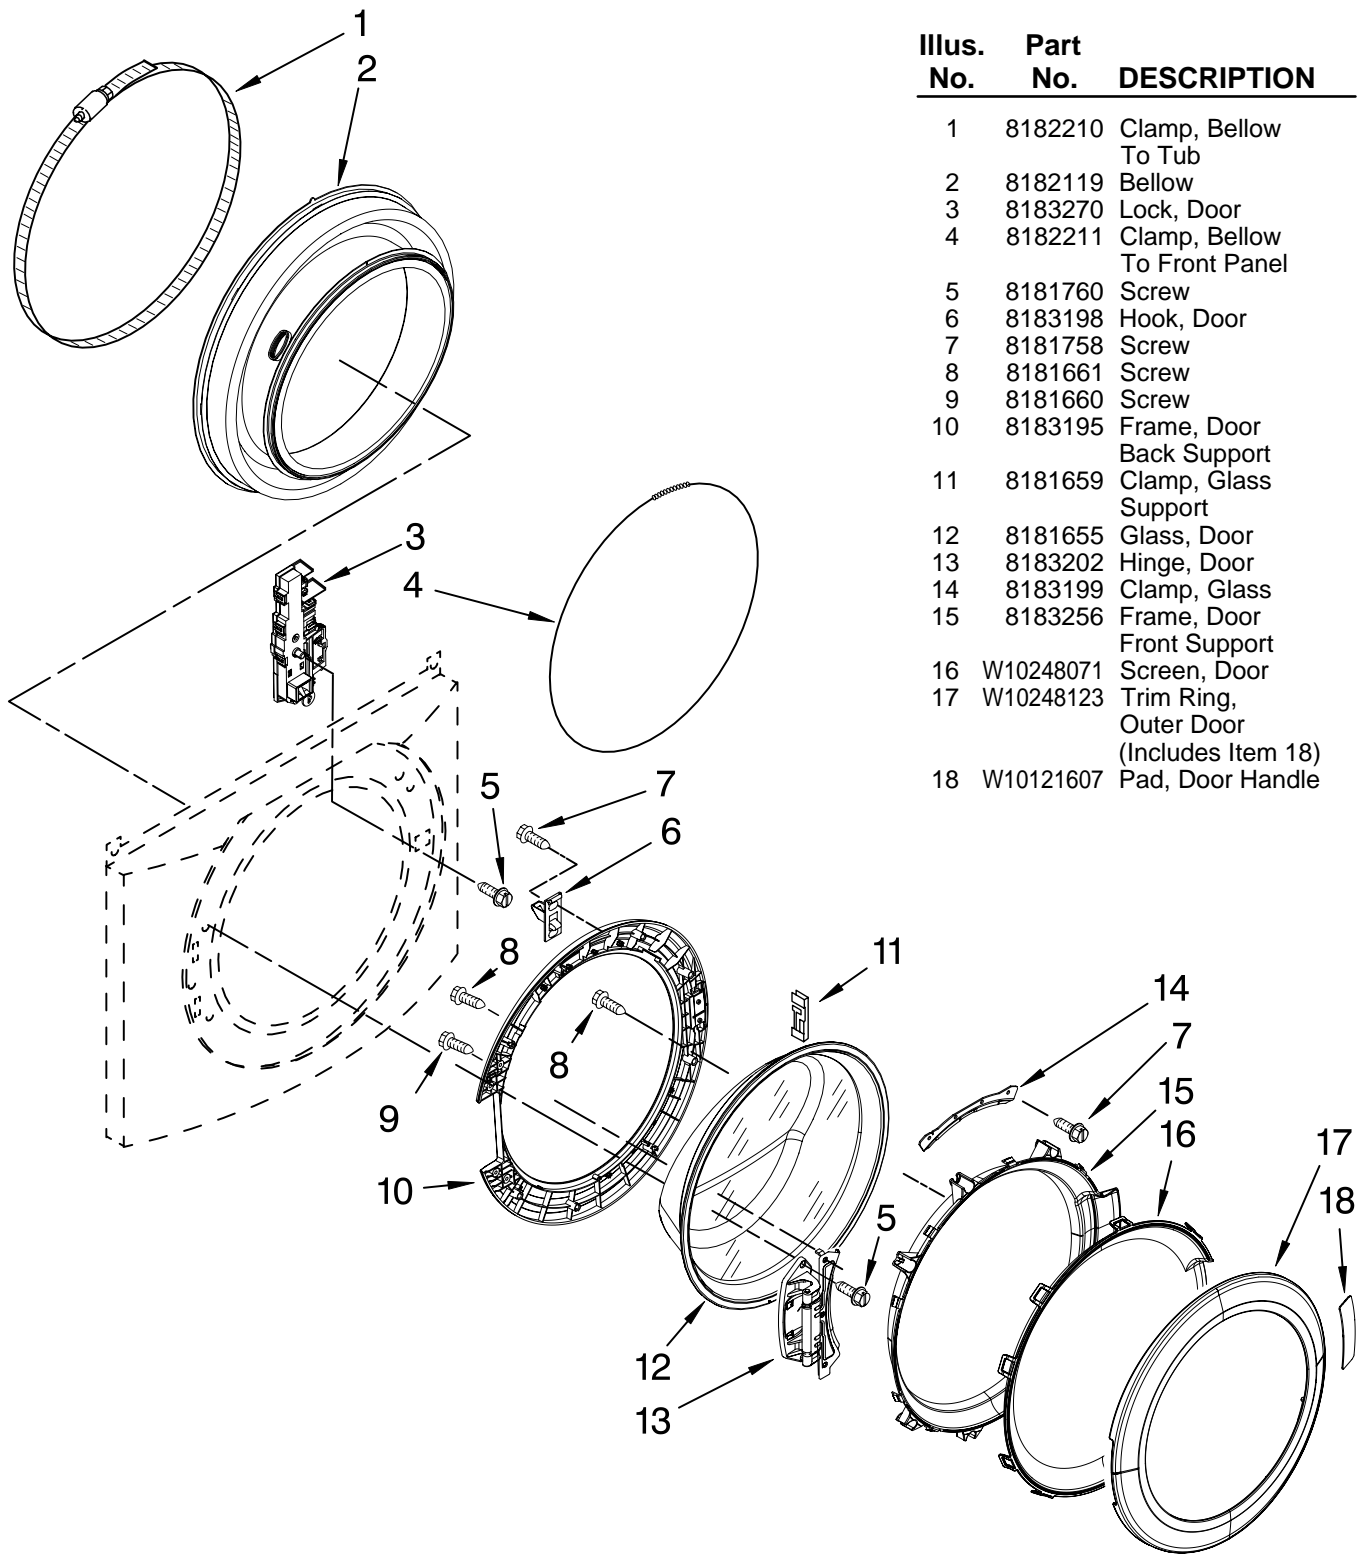

# TOP AND CABINET PARTS

For Model: MHWE300VW10

(White)

Illus. No.	Part No.	DESCRIPTION	Illus. No.	Part No.	DESCRIPTION	Illus. No.	Part No.	DESCRIPTION
1		Literature Parts	12		Bolt, Shipping	26	8181737	Hose, Drain (Outer)
	W10248061	Use & Care Guide		8182797	Upper	27	8181690	Strain Relief
	W10168566	Tech Sheet		8182798	Lower	28	8183009	Cord, Power
	8183017	Quick Start Guide	13	8182661	Brace, Transport	29	8182702	Clip, Outer
	W10248060	Energy Guide	14	8182698	Panel, Rear			Hose Holder
2	8181799	Top	15	8181635	Pan, Bottom	30	8181768	Storage, Hose
3	8183144	Cabinet	16	W10138248	Brace, Rear	31	8182699	Sleeve,
4	W10248114	Panel, Front	17	8181756	Screw			Cord Support (2)
5	8181643	Toe Panel	18	W10121609	Channel, Harness (Side)	32	8182201	Screw, 3 x 8 mm
6	W10248115	Ring, Trim	19	W10121610	Channel, Harness (Bottom)	33	8182700	Cover, Transport
7	8183210	Clip, Trim	20	8181695	Switch, Pressure	34	8182701	Clip, Outer
8	8183030	Grid, Ventilation	21	8181739	Hose, Pressure			Hose Holder
9	W10157885	Screw, 4.2 x 14	22	8181763	Bracket, Spring	35	8181828	Screw
10	8183189	Harness, Wiring (Lower Main) (Includes Items 18, 19 & 23)	23	W10189678	Microswitch (2)	36		Hose, Water Inlet
			24	8181752	Clamp, Hose		8182795	Blue Coupler
11	8181636	Foot, Leveling	25	8181738	Connector, Drain Hose	37	8182792	Red Coupler
							8183019	Filter, Interference

# DOOR AND LATCH PARTS

For Model: MHWE300VW10

(White)

Illus. No.	Part No.	DESCRIPTION
1	8182210	Clamp, Bellow To Tub
2	8182119	Bellow
3	8183270	Lock, Door
4	8182211	Clamp, Bellow To Front Panel
5	8181760	Screw
6	8183198	Hook, Door
7	8181758	Screw
8	8181661	Screw
9	8181660	Screw
10	8183195	Frame, Door Back Support
11	8181659	Clamp, Glass Support
12	8181655	Glass, Door
13	8183202	Hinge, Door
14	8183199	Clamp, Glass
15	8183256	Frame, Door Front Support
16	W10248071	Screen, Door
17	W10248123	Trim Ring, Outer Door (Includes Item 18)
18	W10121607	Pad, Door Handle